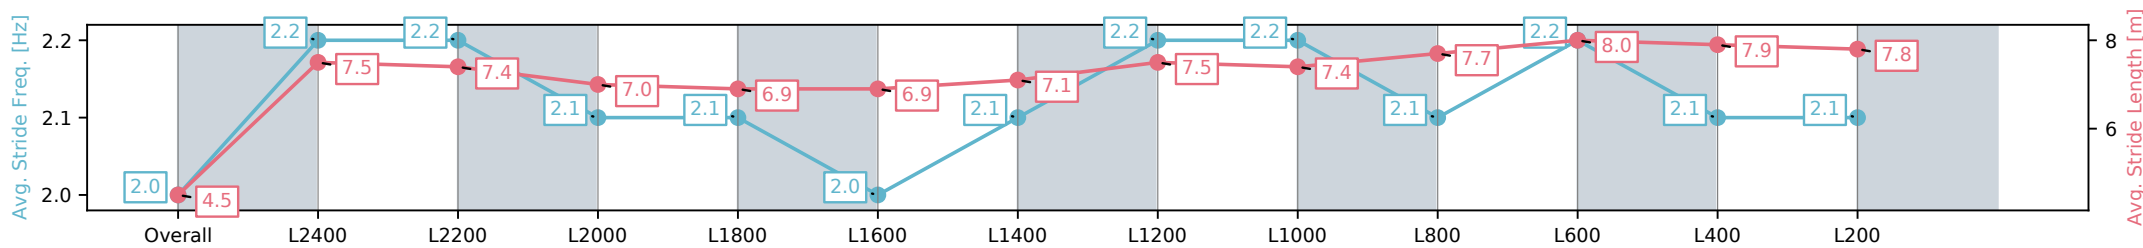

Section	Overall	L2400	L2200	L2000	L1800	L1600	L1400	L1200	L1000	L800	L600	L400	L200
Section Times	2:38.83 [5] (0:10.83)	2:28.00 [10] (0:12.00)	2:16.00 [9] (0:12.09)	2:03.91 [8] (0:13.09)	1:50.82 [8] (0:13.63)	1:37.19 [8] (0:13.48)	1:23.71 [8] (0:12.83)	1:10.88 [7] (0:11.89)	0:58.99 [7] (0:11.80)	0:47.19 [6] (0:11.90)	0:35.29 [7] (0:11.74)	0:23.55 [6] (0:11.73)	0:11.82 [6] (0:11.82)
Average Speed [km/h]	33.2	60.0	59.5	55.1	52.9	53.4	56.4	61.0	61.0	61.3	62.3	61.7	60.4
Top Speed [km/h]	58.1	60.9	61.1	58.6	54.8	54.2	59.0	62.7	62.4	62.3	62.7	62.4	61.7
Avg. Dist. to Rail [m]	7.5	0.4	0.7	0.8	0.8	0.8	1.3	2.1	4.1	3.5	3.0	5.9	10.0
Avg. Stride Freq. [Hz]	2.0	2.2	2.2	2.1	2.1	2.0	2.1	2.2	2.2	2.1	2.2	2.1	2.1
Avg. Stride Length [m]	4.5	7.5	7.4	7.0	6.9	6.9	7.1	7.5	7.4	7.7	8.0	7.9	7.8