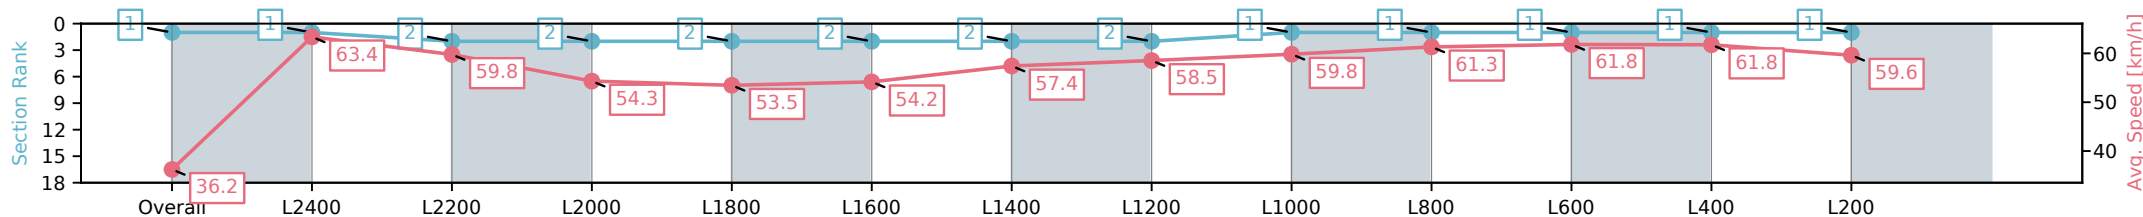

Race 8: Grand Syndicates Handicap (Heat of Sportsbet Skybeau Series) - 2500m

26 October 2024 - 4:55PM

Track Rating: Good 4, Weather: Fine, Rail Position: +6m 1200m-W/ Post, +3m Remainder

Section	Overall	L2400	L2200	L2000	L1800	L1600	L1400	L1200	L1000	L800	L600	L400	L200
Section Times	2:38.02 [1] (0:09.92)	2:28.10 [1] (0:11.45)	2:16.65 [2] (0:12.09)	2:04.56 [2] (0:13.27)	1:51.29 [2] (0:13.52)	1:37.77 [2] (0:13.28)	1:24.49 [2] (0:12.67)	1:11.82 [2] (0:12.40)	0:59.42 [1] (0:12.03)	0:47.39 [1] (0:11.87)	0:35.52 [1] (0:11.81)	0:23.71 [1] (0:11.71)	0:12.00 [1] (0:12.00)
Average Speed [km/h]	36.2	63.4	59.8	54.3	53.5	54.2	57.4	58.5	59.8	61.3	61.8	61.8	59.6
Top Speed [km/h]	62.9	64.7	61.8	56.2	54.4	55.3	58.9	59.1	61.4	63.0	62.5	63.3	61.1
Avg. Dist. to Rail [m]	16.4	4.8	0.7	0.7	1.1	1.5	2.2	2.5	2.9	2.8	2.7	3.8	3.5
Avg. Stride Freq. [Hz]	2.2	2.3	2.2	2.1	2.1	2.0	2.1	2.1	2.1	2.2	2.2	2.2	2.2
Avg. Stride Length [m]	4.5	7.8	7.6	7.3	7.1	7.1	7.3	7.3	7.6	7.8	7.8	7.7	7.2