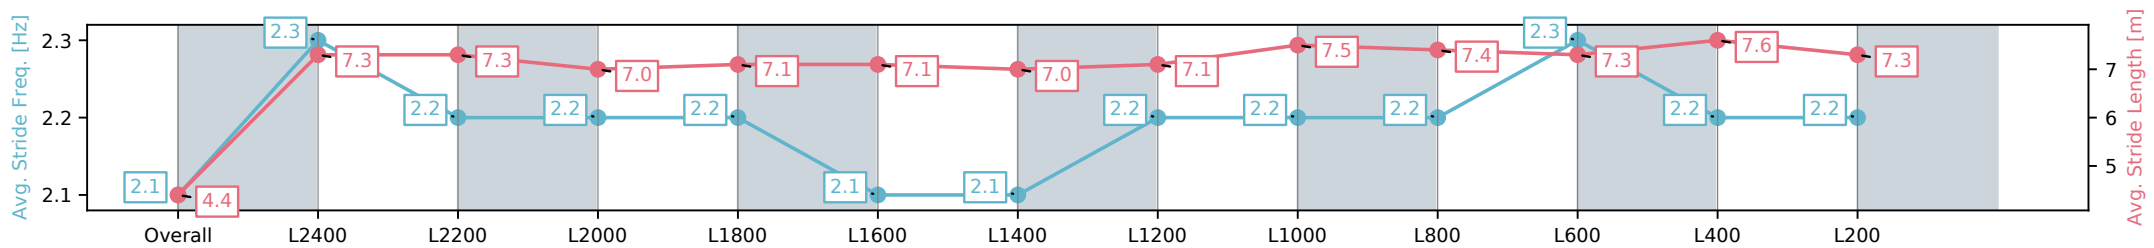

Section	Overall	L2400	L2200	L2000	L1800	L1600	L1400	L1200	L1000	L800	L600	L400	L200
Section Times	2:38.80 [4] (0:10.74)	2:28.06 [8] (0:11.99)	2:16.07 [8] (0:12.24)	2:03.83 [9] (0:13.06)	1:50.77 [9] (0:13.26)	1:37.51 [7] (0:13.46)	1:24.05 [7] (0:13.26)	1:10.79 [8] (0:12.28)	0:58.50 [8] (0:11.63)	0:46.87 [9] (0:11.83)	0:35.04 [10] (0:11.82)	0:23.22 [10] (0:11.59)	0:11.63 [8] (0:11.63)
Average Speed [km/h]	33.6	60.2	58.9	55.4	54.6	53.5	54.9	59.1	61.9	61.4	61.8	62.4	61.5
Top Speed [km/h]	60.6	62.2	59.4	58.7	57.2	55.3	57.3	60.2	62.8	62.5	62.7	62.8	62.6
Avg. Dist. to Rail [m]	13.5	2.9	0.6	1.2	2.1	2.1	2.5	2.9	3.7	2.5	2.9	5.1	7.0
Avg. Stride Freq. [Hz]	2.1	2.3	2.2	2.2	2.2	2.1	2.1	2.2	2.2	2.2	2.3	2.2	2.2
Avg. Stride Length [m]	4.4	7.3	7.3	7.0	7.1	7.1	7.0	7.1	7.5	7.4	7.3	7.6	7.3