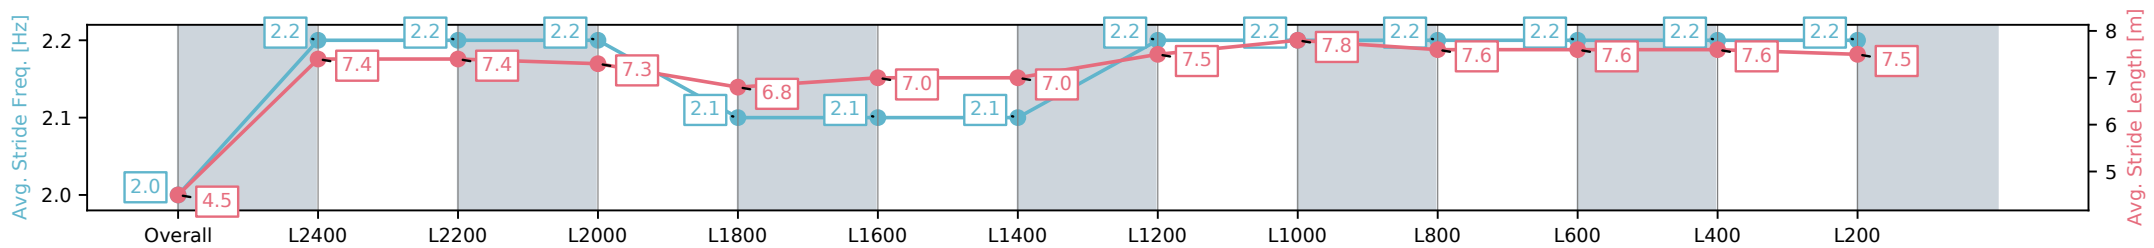

Horse/Jockey Name	SPACE EQUITY/Dylan Caboche
Finish Rank	14
Fastest Section Time (Section)	0:11.47 (L1000)
Top Speed [km/h] (Section)	64.4 (L1400)
Race State	Finished

Morphettville SA - Professional

Race 8: Grand Syndicates Handicap (Heat of Sportsbet Skybeau Series) - 2500m

26 October 2024 - 4:55PM

Track Rating: Good 4, Weather: Fine, Rail Position: +6m 1200m-W/ Post, +3m Remainder

Section	Overall	L2400	L2200	L2000	L1800	L1600	L1400	L1200	L1000	L800	L600	L400	L200
Section Times	2:40.43 [14] (0:11.21)	2:29.22 [14] (0:12.41)	2:16.81 [14] (0:12.45)	2:04.36 [14] (0:12.67)	1:51.69 [14] (0:14.07)	1:37.62 [14] (0:13.16)	1:24.46 [13] (0:13.18)	1:11.28 [13] (0:11.87)	0:59.41 [14] (0:11.47)	0:47.94 [14] (0:11.92)	0:36.02 [14] (0:12.13)	0:23.89 [14] (0:11.94)	0:11.95 [14] (0:11.95)
Average Speed [km/h]	32.2	58.3	57.9	56.7	51.1	54.7	55.0	60.9	62.8	61.0	60.0	60.5	59.8
Top Speed [km/h]	57.1	59.3	58.9	59.0	55.8	57.7	57.8	64.4	63.9	62.6	60.7	62.4	62.6
Avg. Dist. to Rail [m]	12.9	2.5	0.6	0.6	0.7	0.9	1.3	2.0	3.9	2.7	2.0	4.7	5.2
Avg. Stride Freq. [Hz]	2.0	2.2	2.2	2.2	2.1	2.1	2.1	2.2	2.2	2.2	2.2	2.2	2.2
Avg. Stride Length [m]	4.5	7.4	7.4	7.3	6.8	7.0	7.0	7.5	7.8	7.6	7.6	7.6	7.5

- [ ] Ranking at each section and finish
- -:-:- No data available at this section
- NA No data available