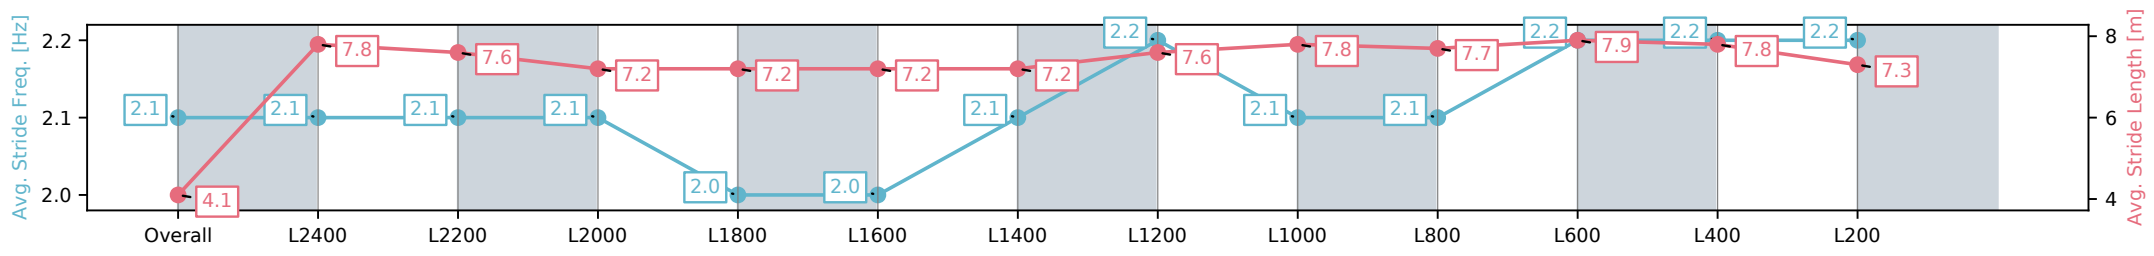

Section	Overall	L2400	L2200	L2000	L1800	L1600	L1400	L1200	L1000	L800	L600	L400	L200
Section Times	2:39.00 [6] (0:11.26)	2:27.74 [15] (0:12.03)	2:15.71 [12] (0:12.10)	2:03.61 [11] (0:12.88)	1:50.73 [11] (0:13.81)	1:36.92 [11] (0:13.46)	1:23.46 [11] (0:13.13)	1:10.33 [11] (0:11.77)	0:58.56 [10] (0:11.57)	0:46.98 [10] (0:11.63)	0:35.35 [8] (0:11.52)	0:23.83 [5] (0:11.61)	0:12.22 [4] (0:12.22)
Average Speed [km/h]	32.0	59.9	59.6	56.0	52.3	53.6	55.1	61.4	62.3	62.2	63.0	62.3	58.5
Top Speed [km/h]	58.7	61.3	61.1	58.7	54.6	54.8	58.1	63.4	63.1	63.6	63.6	63.7	60.2
Avg. Dist. to Rail [m]	10.3	1.0	0.5	0.9	0.8	0.7	1.3	1.8	2.1	1.5	1.5	4.0	4.2
Avg. Stride Freq. [Hz]	2.1	2.1	2.1	2.1	2.0	2.0	2.1	2.2	2.1	2.1	2.2	2.2	2.2
Avg. Stride Length [m]	4.1	7.8	7.6	7.2	7.2	7.2	7.2	7.6	7.8	7.7	7.9	7.8	7.3