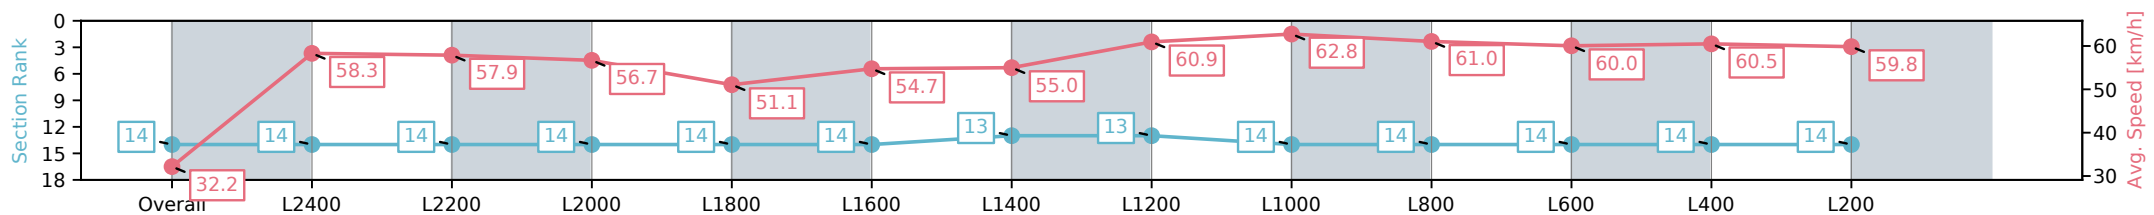

Horse/Jockey Name	SPACE EQUITY/Dylan Caboche
Finish Rank	14
Fastest Section Time (Section)	0:11.47 (L1000)
Top Speed [km/h] (Section)	64.4 (L1400)
Race State	Finished

Morphettville SA - Professional

Race 8: Grand Syndicates Handicap (Heat of Sportsbet Skybeau Series) - 2500m

26 October 2024 - 4:55PM

Track Rating: Good 4, Weather: Fine, Rail Position: +6m 1200m-W/ Post, +3m Remainder

Section	Overall	L2400	L2200	L2000	L1800	L1600	L1400	L1200	L1000	L800	L600	L400	L200
Section Times	2:40.43 [14] (0:11.21)	2:29.22 [14] (0:12.41)	2:16.81 [14] (0:12.45)	2:04.36 [14] (0:12.67)	1:51.69 [14] (0:14.07)	1:37.62 [14] (0:13.16)	1:24.46 [13] (0:13.18)	1:11.28 [13] (0:11.87)	0:59.41 [14] (0:11.47)	0:47.94 [14] (0:11.92)	0:36.02 [14] (0:12.13)	0:23.89 [14] (0:11.94)	0:11.95 [14] (0:11.95)
Average Speed [km/h]	32.2	58.3	57.9	56.7	51.1	54.7	55.0	60.9	62.8	61.0	60.0	60.5	59.8
Top Speed [km/h]	57.1	59.3	58.9	59.0	55.8	57.7	57.8	64.4	63.9	62.6	60.7	62.4	62.6
Avg. Dist. to Rail [m]	12.9	2.5	0.6	0.6	0.7	0.9	1.3	2.0	3.9	2.7	2.0	4.7	5.2
Avg. Stride Freq. [Hz]	2.0	2.2	2.2	2.2	2.1	2.1	2.1	2.2	2.2	2.2	2.2	2.2	2.2
Avg. Stride Length [m]	4.5	7.4	7.4	7.3	6.8	7.0	7.0	7.5	7.8	7.6	7.6	7.6	7.5

- [ ] Ranking at each section and finish
- -:-:- No data available at this section
- NA No data available