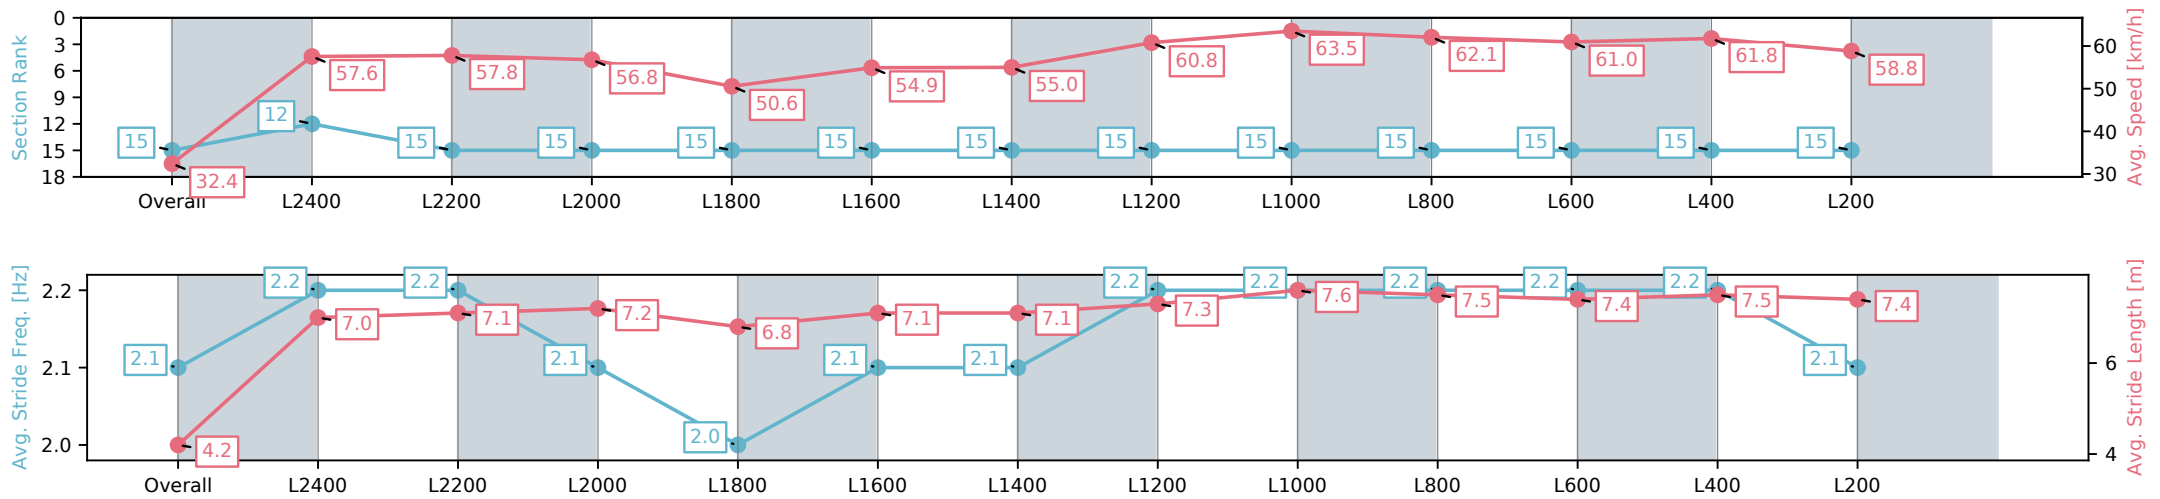

Horse/Jockey Name	SMILING ASSASSIN/Margaret Collett
Finish Rank	15
Fastest Section Time (Section)	0:11.34 (L1000)
Top Speed [km/h] (Section)	64.1 (L1200)
Race State	Finished

Morphettville SA - Professional

Race 8: Grand Syndicates Handicap (Heat of Sportsbet Skybeau Series) - 2500m

26 October 2024 - 4:55PM

Track Rating: Good 4, Weather: Fine, Rail Position: +6m 1200m-W/ Post, +3m Remainder

Section	Overall	L2400	L2200	L2000	L1800	L1600	L1400	L1200	L1000	L800	L600	L400	L200
Section Times	2:40.66 [15] (0:11.11)	2:29.55 [12] (0:12.62)	2:16.93 [15] (0:12.54)	2:04.39 [15] (0:12.78)	1:51.61 [15] (0:14.35)	1:37.26 [15] (0:13.13)	1:24.13 [15] (0:13.16)	1:10.97 [15] (0:11.93)	0:59.04 [15] (0:11.34)	0:47.70 [15] (0:11.75)	0:35.95 [15] (0:12.06)	0:23.89 [15] (0:11.75)	0:12.14 [15] (0:12.14)
Average Speed [km/h]	32.4	57.6	57.8	56.8	50.6	54.9	55.0	60.8	63.5	62.1	61.0	61.8	58.8
Top Speed [km/h]	56.5	58.3	58.7	58.8	56.0	57.4	57.5	63.7	64.1	63.6	61.5	62.4	61.9
Avg. Dist. to Rail [m]	14.1	3.5	2.3	1.9	2.3	1.8	1.8	2.0	4.1	3.5	4.1	7.1	9.9
Avg. Stride Freq. [Hz]	2.1	2.2	2.2	2.1	2.0	2.1	2.1	2.2	2.2	2.2	2.2	2.2	2.1
Avg. Stride Length [m]	4.2	7.0	7.1	7.2	6.8	7.1	7.1	7.3	7.6	7.5	7.4	7.5	7.4

- [ ] Ranking at each section and finish
- -:-:- No data available at this section
- NA No data available