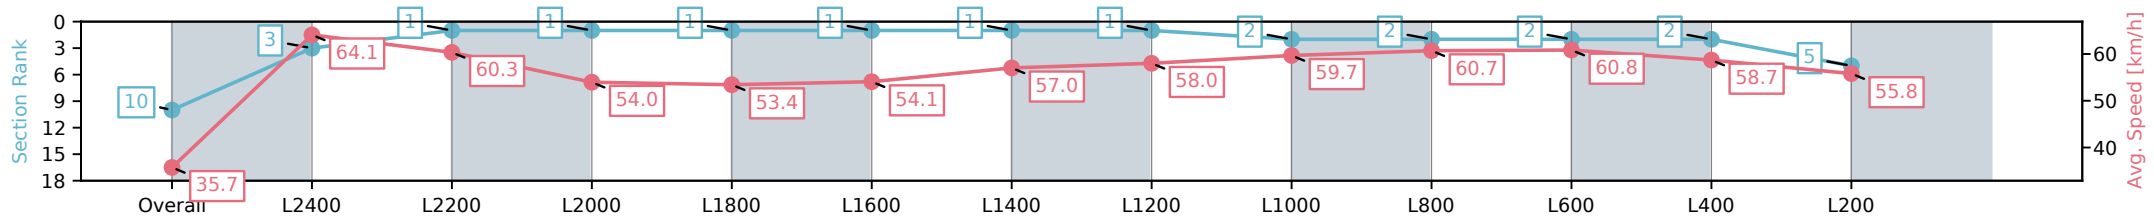

Horse/Jockey Name	STORMSARRIVED/Tayla Childs
Finish Rank	10
Fastest Section Time (Section)	0:11.28 (L2400)
Top Speed [km/h] (Section)	64.8 (Overall)
Race State	Finished

Morphettville SA - Professional

Race 8: Grand Syndicates Handicap (Heat of Sportsbet Skybeau Series) - 2500m

26 October 2024 - 4:55PM

Track Rating: Good 4, Weather: Fine, Rail Position: +6m 1200m-W/ Post, +3m Remainder

Section	Overall	L2400	L2200	L2000	L1800	L1600	L1400	L1200	L1000	L800	L600	L400	L200
Section Times	2:39.75 [10] (0:10.06)	2:29.69 [3] (0:11.28)	2:18.40 [1] (0:11.97)	2:06.43 [1] (0:13.38)	1:53.05 [1] (0:13.50)	1:39.55 [1] (0:13.31)	1:26.24 [1] (0:12.69)	1:13.55 [1] (0:12.52)	1:01.03 [2] (0:12.06)	0:48.97 [2] (0:11.97)	0:37.00 [2] (0:11.92)	0:25.08 [2] (0:12.28)	0:12.79 [5] (0:12.79)
Average Speed [km/h]	35.7	64.1	60.3	54.0	53.4	54.1	57.0	58.0	59.7	60.7	60.8	58.7	55.8
Top Speed [km/h]	64.5	64.8	63.1	57.6	54.2	54.9	58.6	58.8	60.8	61.3	61.4	59.9	57.5
Avg. Dist. to Rail [m]	12.6	2.7	1.2	0.9	0.3	0.6	1.3	2.3	3.5	2.5	1.4	3.3	4.4
Avg. Stride Freq. [Hz]	2.2	2.3	2.2	2.1	2.1	2.1	2.2	2.2	2.2	2.3	2.3	2.3	2.2
Avg. Stride Length [m]	4.5	7.8	7.6	7.2	7.1	7.2	7.4	7.4	7.5	7.4	7.4	7.2	7.0

- [ ] Ranking at each section and finish
- -:-:- No data available at this section
- NA No data available