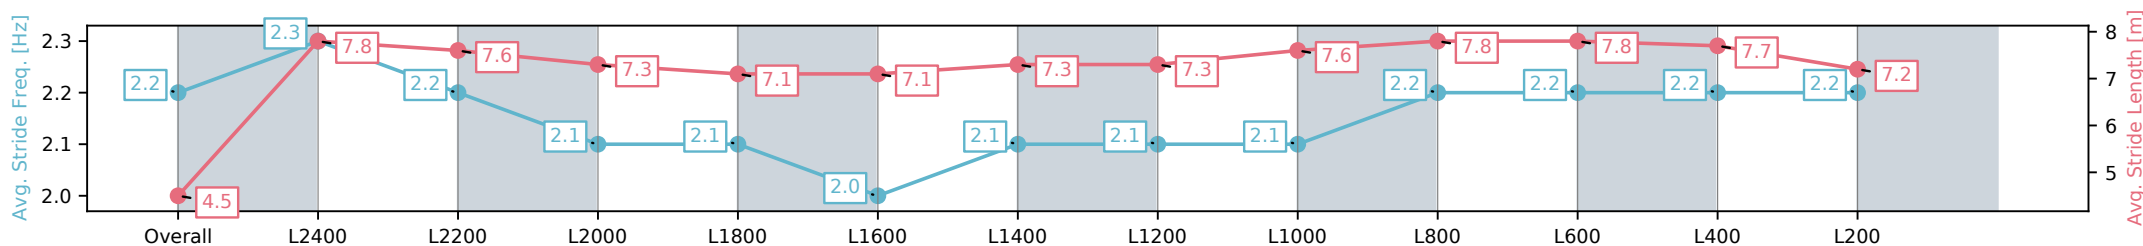

Race 8: Grand Syndicates Handicap (Heat of Sportsbet Skybeau Series) - 2500m

26 October 2024 - 4:55PM

Track Rating: Good 4, Weather: Fine, Rail Position: +6m 1200m-W/ Post, +3m Remainder

Section	Overall	L2400	L2200	L2000	L1800	L1600	L1400	L1200	L1000	L800	L600	L400	L200
Section Times	2:38.02 [1] (0:09.92)	2:28.10 [1] (0:11.45)	2:16.65 [2] (0:12.09)	2:04.56 [2] (0:13.27)	1:51.29 [2] (0:13.52)	1:37.77 [2] (0:13.28)	1:24.49 [2] (0:12.67)	1:11.82 [2] (0:12.40)	0:59.42 [1] (0:12.03)	0:47.39 [1] (0:11.87)	0:35.52 [1] (0:11.81)	0:23.71 [1] (0:11.71)	0:12.00 [1] (0:12.00)
Average Speed [km/h]	36.2	63.4	59.8	54.3	53.5	54.2	57.4	58.5	59.8	61.3	61.8	61.8	59.6
Top Speed [km/h]	62.9	64.7	61.8	56.2	54.4	55.3	58.9	59.1	61.4	63.0	62.5	63.3	61.1
Avg. Dist. to Rail [m]	16.4	4.8	0.7	0.7	1.1	1.5	2.2	2.5	2.9	2.8	2.7	3.8	3.5
Avg. Stride Freq. [Hz]	2.2	2.3	2.2	2.1	2.1	2.0	2.1	2.1	2.1	2.2	2.2	2.2	2.2
Avg. Stride Length [m]	4.5	7.8	7.6	7.3	7.1	7.1	7.3	7.3	7.6	7.8	7.8	7.7	7.2