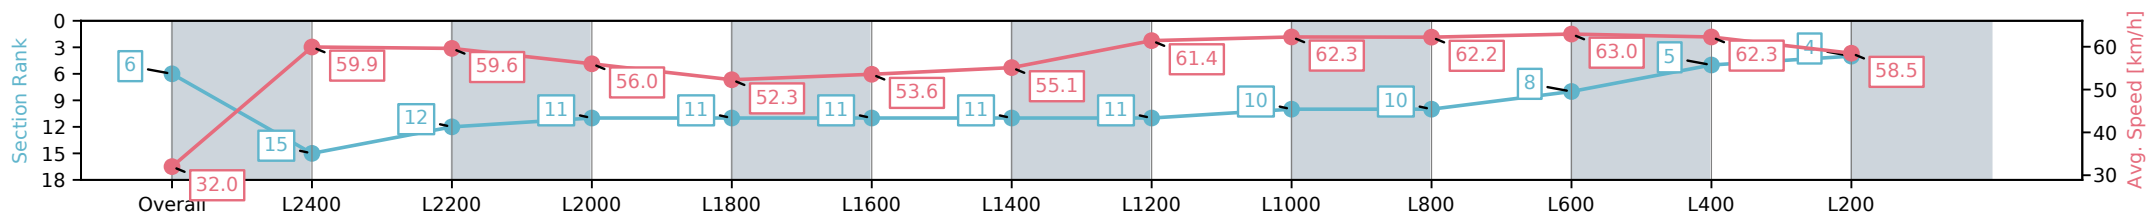

Section	Overall	L2400	L2200	L2000	L1800	L1600	L1400	L1200	L1000	L800	L600	L400	L200
Section Times	2:39.00 [6] (0:11.26)	2:27.74 [15] (0:12.03)	2:15.71 [12] (0:12.10)	2:03.61 [11] (0:12.88)	1:50.73 [11] (0:13.81)	1:36.92 [11] (0:13.46)	1:23.46 [11] (0:13.13)	1:10.33 [11] (0:11.77)	0:58.56 [10] (0:11.57)	0:46.98 [10] (0:11.63)	0:35.35 [8] (0:11.52)	0:23.83 [5] (0:11.61)	0:12.22 [4] (0:12.22)
Average Speed [km/h]	32.0	59.9	59.6	56.0	52.3	53.6	55.1	61.4	62.3	62.2	63.0	62.3	58.5
Top Speed [km/h]	58.7	61.3	61.1	58.7	54.6	54.8	58.1	63.4	63.1	63.6	63.6	63.7	60.2
Avg. Dist. to Rail [m]	10.3	1.0	0.5	0.9	0.8	0.7	1.3	1.8	2.1	1.5	1.5	4.0	4.2
Avg. Stride Freq. [Hz]	2.1	2.1	2.1	2.1	2.0	2.0	2.1	2.2	2.1	2.1	2.2	2.2	2.2
Avg. Stride Length [m]	4.1	7.8	7.6	7.2	7.2	7.2	7.2	7.6	7.8	7.7	7.9	7.8	7.3