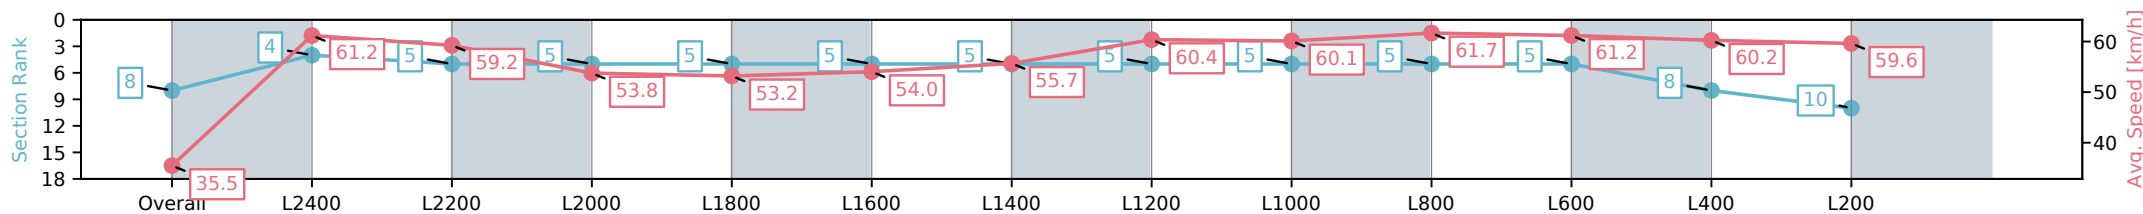

Horse/Jockey Name	AMMO AMOR/Dom Tourneur
Finish Rank	8
Fastest Section Time (Section)	0:11.83 (L2400)
Top Speed [km/h] (Section)	63.4 (L400)
Race State	Finished

Morphettville SA - Professional

Race 8: Grand Syndicates Handicap (Heat of Sportsbet Skybeau Series) - 2500m

26 October 2024 - 4:55PM

Track Rating: Good 4, Weather: Fine, Rail Position: +6m 1200m-W/ Post, +3m Remainder

Section	Overall	L2400	L2200	L2000	L1800	L1600	L1400	L1200	L1000	L800	L600	L400	L200
Section Times	2:39.50 [8] (0:10.15)	2:29.35 [4] (0:11.83)	2:17.52 [5] (0:12.17)	2:05.35 [5] (0:13.43)	1:51.92 [5] (0:13.56)	1:38.35 [5] (0:13.32)	1:25.03 [5] (0:13.09)	1:11.94 [5] (0:12.04)	0:59.90 [5] (0:11.98)	0:47.92 [5] (0:11.83)	0:36.09 [5] (0:12.04)	0:24.05 [8] (0:12.05)	0:12.00 [10] (0:12.00)
Average Speed [km/h]	35.5	61.2	59.2	53.8	53.2	54.0	55.7	60.4	60.1	61.7	61.2	60.2	59.6
Top Speed [km/h]	61.8	62.9	60.3	57.6	54.5	54.7	58.8	61.4	61.2	62.5	62.3	61.2	63.4
Avg. Dist. to Rail [m]	14.4	3.2	0.6	0.6	1.1	1.4	2.4	2.9	3.7	3.5	4.7	8.5	9.6
Avg. Stride Freq. [Hz]	2.2	2.4	2.3	2.2	2.2	2.2	2.2	2.3	2.2	2.3	2.3	2.3	2.3
Avg. Stride Length [m]	4.4	7.2	7.2	6.9	6.8	6.9	6.9	7.1	7.2	7.3	7.3	7.2	7.0

- [ ] Ranking at each section and finish
- -:-:- No data available at this section
- NA No data available