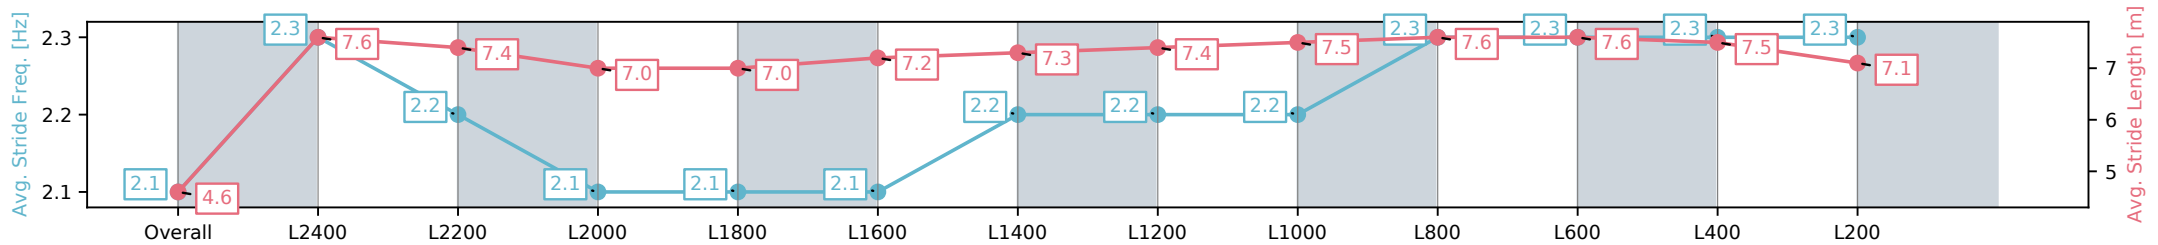

Section	Overall	L2400	L2200	L2000	L1800	L1600	L1400	L1200	L1000	L800	L600	L400	L200
Section Times	2:38.15 [2] (0:10.33)	2:27.82 [5] (0:11.63)	2:16.19 [4] (0:12.09)	2:04.10 [4] (0:13.27)	1:50.83 [4] (0:13.63)	1:37.20 [4] (0:13.28)	1:23.92 [4] (0:12.90)	1:11.02 [4] (0:12.21)	0:58.81 [4] (0:12.07)	0:46.74 [4] (0:11.60)	0:35.14 [3] (0:11.71)	0:23.43 [3] (0:11.64)	0:11.79 [2] (0:11.79)
Average Speed [km/h]	34.8	62.0	59.4	54.1	52.9	54.2	56.1	59.4	59.7	62.7	62.3	62.2	60.6
Top Speed [km/h]	62.2	63.1	61.2	57.7	53.6	54.8	58.5	60.0	61.3	63.7	62.8	62.4	63.1
Avg. Dist. to Rail [m]	12.7	1.8	0.9	0.5	0.2	0.4	1.4	2.1	2.5	2.3	2.9	4.8	6.0
Avg. Stride Freq. [Hz]	2.1	2.3	2.2	2.1	2.1	2.1	2.2	2.2	2.2	2.3	2.3	2.3	2.3
Avg. Stride Length [m]	4.6	7.6	7.4	7.0	7.0	7.2	7.3	7.4	7.5	7.6	7.6	7.5	7.1