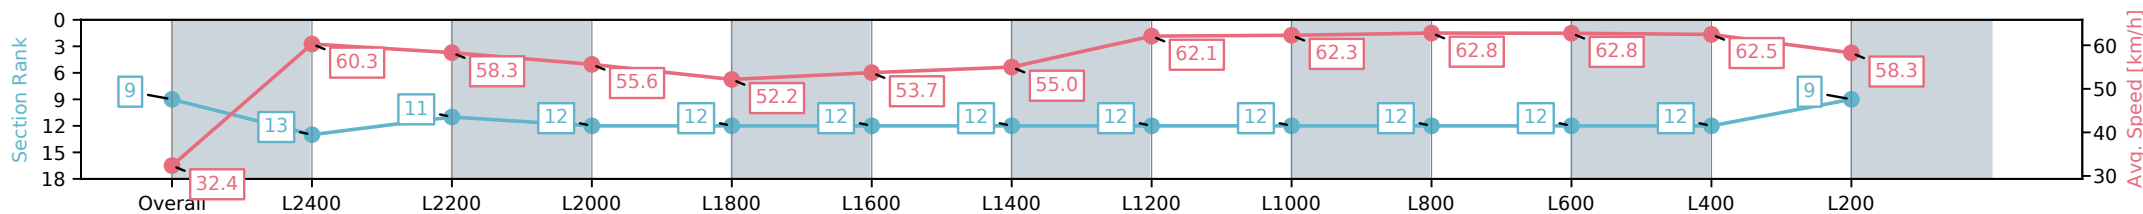

Horse/Jockey Name	SACRED KENSHI/Sairyn Fawke
Finish Rank	9
Fastest Section Time (Section)	0:11.56 (L1000)
Top Speed [km/h] (Section)	64.4 (L1000)
Race State	Finished

Morphettville SA - Professional

Race 8: Grand Syndicates Handicap (Heat of Sportsbet Skybeau Series) - 2500m

26 October 2024 - 4:55PM

Track Rating: Good 4, Weather: Fine, Rail Position: +6m 1200m-W/ Post, +3m Remainder

Section	Overall	L2400	L2200	L2000	L1800	L1600	L1400	L1200	L1000	L800	L600	L400	L200
Section Times	2:39.72 [9] (0:11.12)	2:28.60 [13] (0:11.98)	2:16.62 [11] (0:12.36)	2:04.26 [12] (0:12.99)	1:51.27 [12] (0:13.87)	1:37.40 [12] (0:13.41)	1:23.99 [12] (0:13.21)	1:10.78 [12] (0:11.70)	0:59.08 [12] (0:11.56)	0:47.51 [12] (0:11.68)	0:35.83 [12] (0:11.89)	0:23.94 [12] (0:11.67)	0:12.27 [9] (0:12.27)
Average Speed [km/h]	32.4	60.3	58.3	55.6	52.2	53.7	55.0	62.1	62.3	62.8	62.8	62.5	58.3
Top Speed [km/h]	58.5	61.3	59.7	58.7	56.4	56.3	57.6	63.9	63.0	64.4	64.4	63.7	60.8
Avg. Dist. to Rail [m]	11.1	1.5	0.3	0.9	1.6	1.4	2.0	3.1	5.1	4.9	7.0	11.2	11.7
Avg. Stride Freq. [Hz]	2.1	2.3	2.2	2.2	2.1	2.1	2.1	2.3	2.2	2.2	2.3	2.3	2.2
Avg. Stride Length [m]	4.3	7.3	7.3	7.2	6.9	7.1	7.1	7.4	7.7	7.8	7.7	7.6	7.4

- [ ] Ranking at each section and finish
- -:-:- No data available at this section
- NA No data available