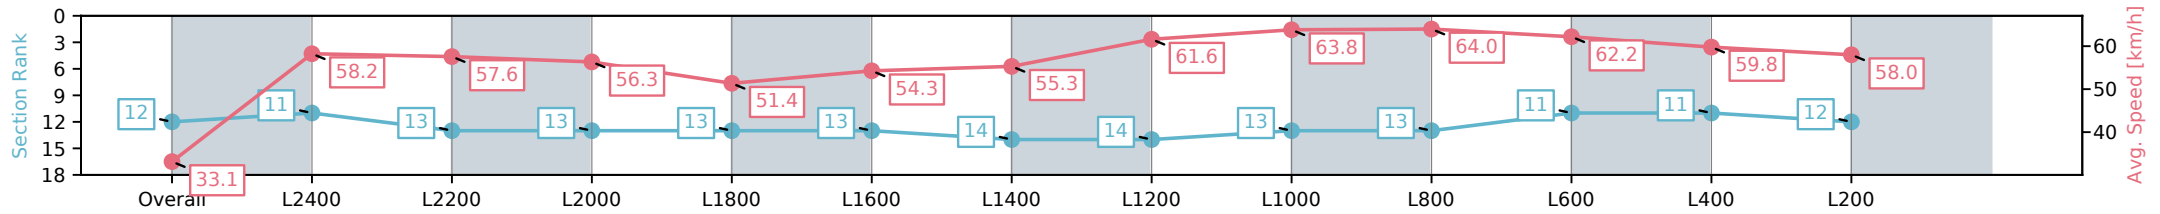

Section	Overall	L2400	L2200	L2000	L1800	L1600	L1400	L1200	L1000	L800	L600	L400	L200
Section Times	2:40.15 [12] (0:10.84)	2:29.31 [11] (0:12.47)	2:16.84 [13] (0:12.53)	2:04.31 [13] (0:12.87)	1:51.44 [13] (0:14.10)	1:37.34 [13] (0:13.26)	1:24.08 [14] (0:13.14)	1:10.94 [14] (0:11.81)	0:59.13 [13] (0:11.28)	0:47.84 [13] (0:11.46)	0:36.38 [11] (0:11.89)	0:24.49 [11] (0:12.16)	0:12.33 [12] (0:12.33)
Average Speed [km/h]	33.1	58.2	57.6	56.3	51.4	54.3	55.3	61.6	63.8	64.0	62.2	59.8	58.0
Top Speed [km/h]	55.9	59.7	59.0	58.7	56.9	57.3	57.4	65.1	65.1	64.4	63.6	61.0	58.6
Avg. Dist. to Rail [m]	10.7	2.8	1.1	1.5	1.9	1.9	2.2	3.0	5.1	4.7	5.4	9.4	11.1
Avg. Stride Freq. [Hz]	2.0	2.1	2.1	2.1	2.0	2.0	2.0	2.1	2.2	2.2	2.2	2.2	2.1
Avg. Stride Length [m]	4.5	7.5	7.6	7.5	7.1	7.2	7.3	7.8	8.1	8.1	7.9	7.7	7.6