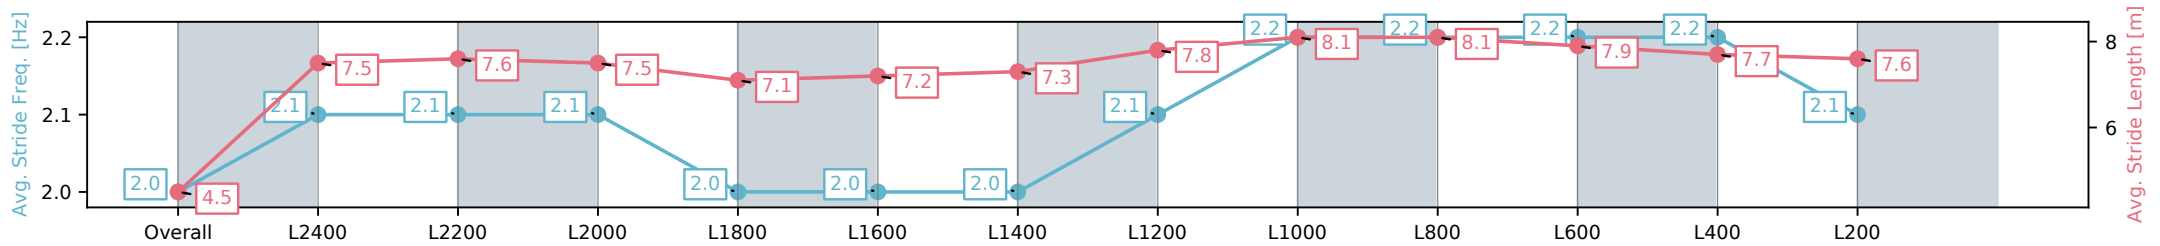

Horse/Jockey Name	BENZ BARON/Jessica Eaton
Finish Rank	12
Fastest Section Time (Section)	0:11.28 (L1000)
Top Speed [km/h] (Section)	65.1 (L1400)
Race State	Finished

Morphettville SA - Professional

Race 8: Grand Syndicates Handicap (Heat of Sportsbet Skybeau Series) - 2500m

26 October 2024 - 4:55PM

Track Rating: Good 4, Weather: Fine, Rail Position: +6m 1200m-W/ Post, +3m Remainder

Section	Overall	L2400	L2200	L2000	L1800	L1600	L1400	L1200	L1000	L800	L600	L400	L200
Section Times	2:40.15 [12] (0:10.84)	2:29.31 [11] (0:12.47)	2:16.84 [13] (0:12.53)	2:04.31 [13] (0:12.87)	1:51.44 [13] (0:14.10)	1:37.34 [13] (0:13.26)	1:24.08 [14] (0:13.14)	1:10.94 [14] (0:11.81)	0:59.13 [13] (0:11.28)	0:47.84 [13] (0:11.46)	0:36.38 [11] (0:11.89)	0:24.49 [11] (0:12.16)	0:12.33 [12] (0:12.33)
Average Speed [km/h]	33.1	58.2	57.6	56.3	51.4	54.3	55.3	61.6	63.8	64.0	62.2	59.8	58.0
Top Speed [km/h]	55.9	59.7	59.0	58.7	56.9	57.3	57.4	65.1	65.1	64.4	63.6	61.0	58.6
Avg. Dist. to Rail [m]	10.7	2.8	1.1	1.5	1.9	1.9	2.2	3.0	5.1	4.7	5.4	9.4	11.1
Avg. Stride Freq. [Hz]	2.0	2.1	2.1	2.1	2.0	2.0	2.0	2.1	2.2	2.2	2.2	2.2	2.1
Avg. Stride Length [m]	4.5	7.5	7.6	7.5	7.1	7.2	7.3	7.8	8.1	8.1	7.9	7.7	7.6

- [ ] Ranking at each section and finish
- -:-:- No data available at this section
- NA No data available