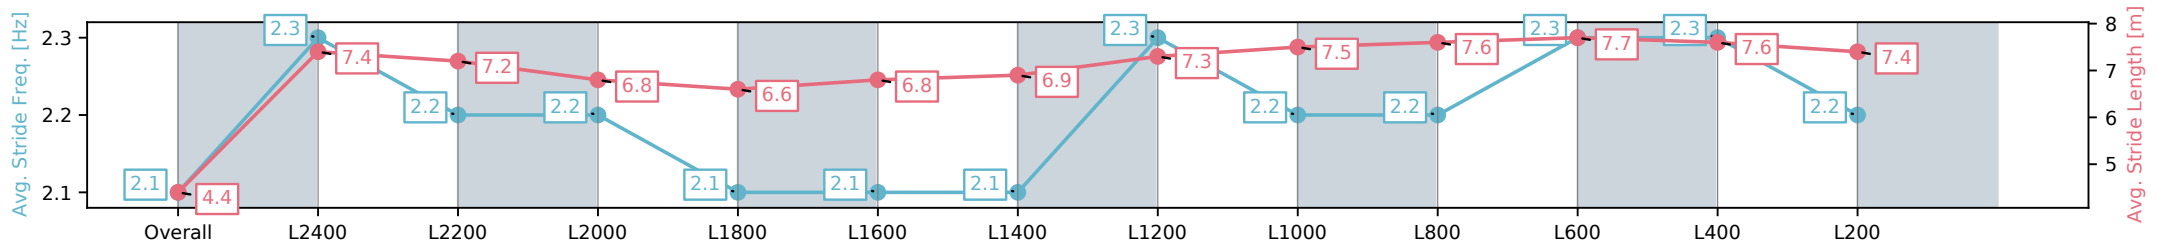

Section	Overall	L2400	L2200	L2000	L1800	L1600	L1400	L1200	L1000	L800	L600	L400	L200
Section Times	2:39.11 [7] (0:10.82)	2:28.29 [9] (0:12.03)	2:16.26 [10] (0:12.26)	2:04.00 [10] (0:13.13)	1:50.87 [10] (0:13.72)	1:37.15 [10] (0:13.53)	1:23.62 [10] (0:13.15)	1:10.47 [10] (0:11.78)	0:58.69 [9] (0:11.50)	0:47.19 [8] (0:11.73)	0:35.46 [9] (0:11.85)	0:23.61 [9] (0:11.65)	0:11.96 [7] (0:11.96)
Average Speed [km/h]	33.2	60.2	59.0	55.3	52.8	53.2	55.3	61.9	62.5	62.4	62.6	62.5	59.8
Top Speed [km/h]	58.4	61.4	61.7	59.2	55.1	54.4	58.1	63.3	63.2	64.0	63.7	63.0	62.0
Avg. Dist. to Rail [m]	10.2	2.5	1.2	1.9	1.9	1.8	2.3	3.5	4.4	4.0	6.0	10.0	12.3
Avg. Stride Freq. [Hz]	2.1	2.3	2.2	2.2	2.1	2.1	2.1	2.3	2.2	2.2	2.3	2.3	2.2
Avg. Stride Length [m]	4.4	7.4	7.2	6.8	6.6	6.8	6.9	7.3	7.5	7.6	7.7	7.6	7.4