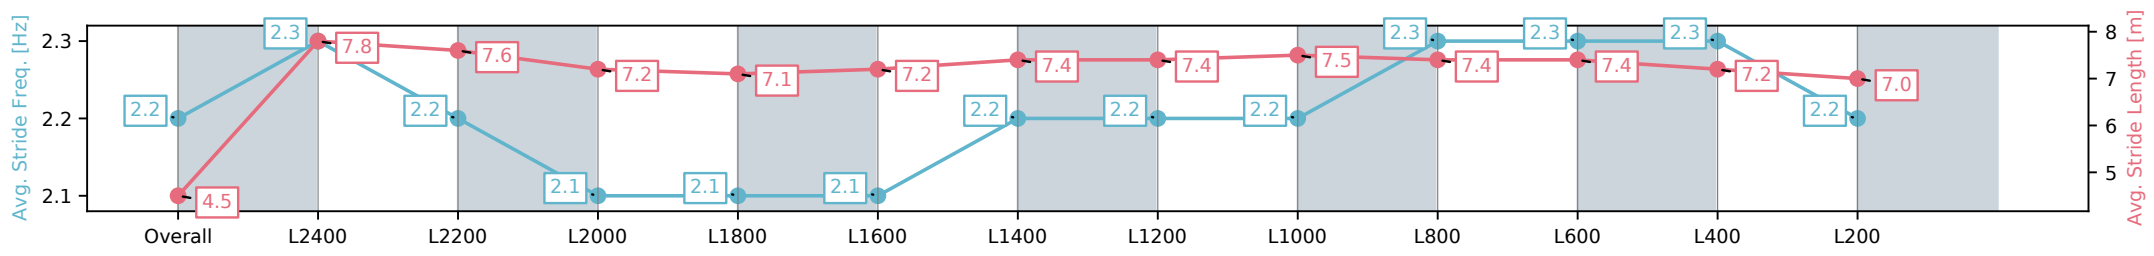

Horse/Jockey Name	STORMSARRIVED/Tayla Childs
Finish Rank	10
Fastest Section Time (Section)	0:11.28 (L2400)
Top Speed [km/h] (Section)	64.8 (Overall)
Race State	Finished

Morphettville SA - Professional

Race 8: Grand Syndicates Handicap (Heat of Sportsbet Skybeau Series) - 2500m

26 October 2024 - 4:55PM

Track Rating: Good 4, Weather: Fine, Rail Position: +6m 1200m-W/ Post, +3m Remainder

Section	Overall	L2400	L2200	L2000	L1800	L1600	L1400	L1200	L1000	L800	L600	L400	L200
Section Times	2:39.75 [10] (0:10.06)	2:29.69 [3] (0:11.28)	2:18.40 [1] (0:11.97)	2:06.43 [1] (0:13.38)	1:53.05 [1] (0:13.50)	1:39.55 [1] (0:13.31)	1:26.24 [1] (0:12.69)	1:13.55 [1] (0:12.52)	1:01.03 [2] (0:12.06)	0:48.97 [2] (0:11.97)	0:37.00 [2] (0:11.92)	0:25.08 [2] (0:12.28)	0:12.79 [5] (0:12.79)
Average Speed [km/h]	35.7	64.1	60.3	54.0	53.4	54.1	57.0	58.0	59.7	60.7	60.8	58.7	55.8
Top Speed [km/h]	64.5	64.8	63.1	57.6	54.2	54.9	58.6	58.8	60.8	61.3	61.4	59.9	57.5
Avg. Dist. to Rail [m]	12.6	2.7	1.2	0.9	0.3	0.6	1.3	2.3	3.5	2.5	1.4	3.3	4.4
Avg. Stride Freq. [Hz]	2.2	2.3	2.2	2.1	2.1	2.1	2.2	2.2	2.2	2.3	2.3	2.3	2.2
Avg. Stride Length [m]	4.5	7.8	7.6	7.2	7.1	7.2	7.4	7.4	7.5	7.4	7.4	7.2	7.0

- [ ] Ranking at each section and finish
- -:-:- No data available at this section
- NA No data available