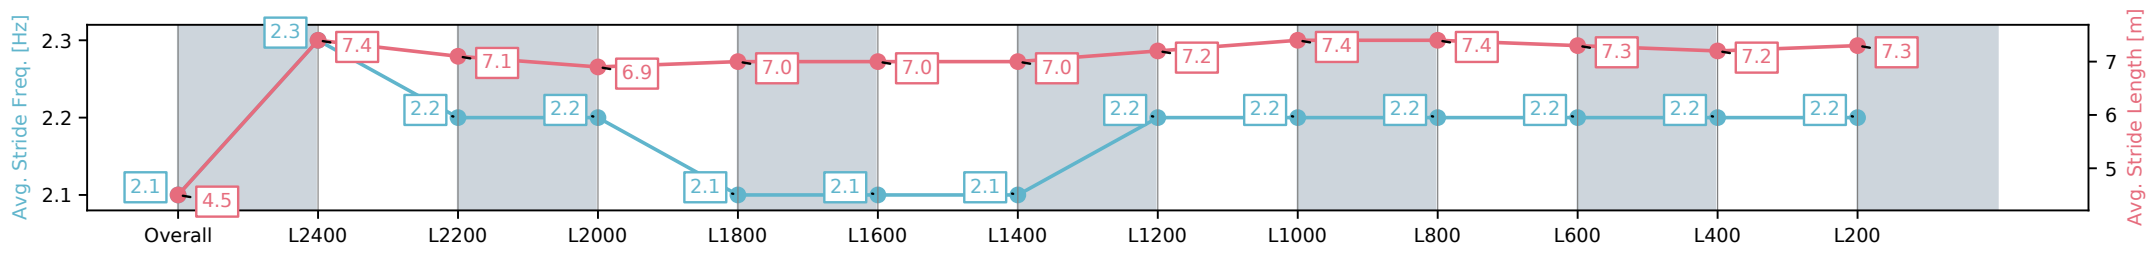

Horse/Jockey Name	GOT AN INSPIRATION/Felicity Atkinson
Finish Rank	13
Fastest Section Time (Section)	0:11.64 (L1000)
Top Speed [km/h] (Section)	63.0 (L1000)
Race State	Finished

Morphettville SA - Professional

Race 8: Grand Syndicates Handicap (Heat of Sportsbet Skybeau Series) - 2500m

26 October 2024 - 4:55PM

Track Rating: Good 4, Weather: Fine, Rail Position: +6m 1200m-W/ Post, +3m Remainder

Section	Overall	L2400	L2200	L2000	L1800	L1600	L1400	L1200	L1000	L800	L600	L400	L200
Section Times	2:40.33 [13] (0:10.35)	2:29.98 [6] (0:12.05)	2:17.93 [7] (0:12.46)	2:05.47 [7] (0:13.15)	1:52.32 [7] (0:13.65)	1:38.67 [9] (0:13.56)	1:25.11 [9] (0:13.28)	1:11.82 [9] (0:12.04)	0:59.78 [11] (0:11.64)	0:48.14 [11] (0:11.78)	0:36.36 [13] (0:11.93)	0:24.43 [13] (0:12.11)	0:12.32 [13] (0:12.32)
Average Speed [km/h]	34.8	59.9	58.1	55.2	53.0	53.2	54.7	60.3	61.8	61.8	61.6	59.8	58.0
Top Speed [km/h]	59.8	60.7	60.0	58.4	54.5	53.9	55.9	62.6	63.0	63.0	62.2	60.7	59.4
Avg. Dist. to Rail [m]	9.4	1.9	1.9	2.0	2.0	1.8	2.3	2.6	3.1	2.7	3.8	5.4	5.9
Avg. Stride Freq. [Hz]	2.1	2.3	2.2	2.2	2.1	2.1	2.1	2.2	2.2	2.2	2.2	2.2	2.2
Avg. Stride Length [m]	4.5	7.4	7.1	6.9	7.0	7.0	7.0	7.2	7.4	7.4	7.3	7.2	7.3

[ ] Ranking at each section and finish
-:-:- No data available at this section
NA No data available