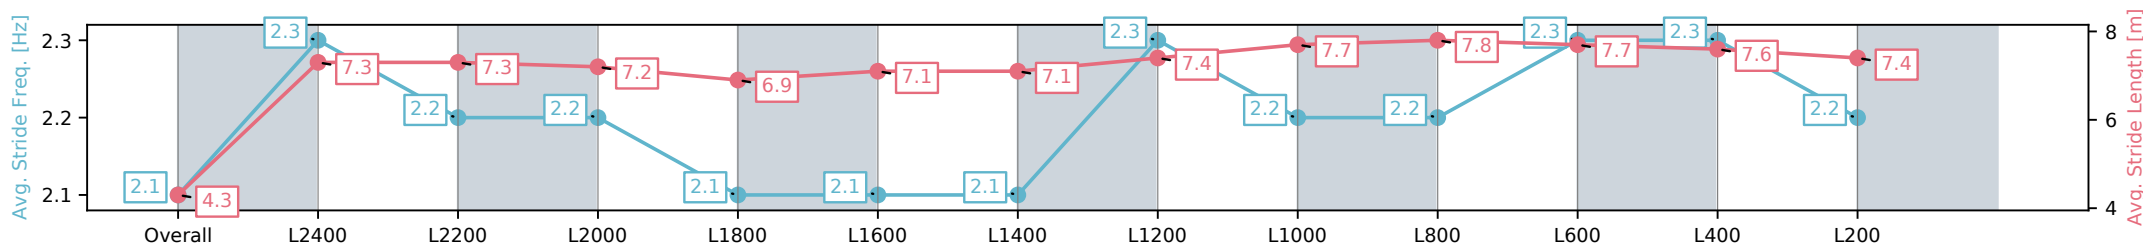

Horse/Jockey Name	SACRED KENSHI/Sairyn Fawke
Finish Rank	9
Fastest Section Time (Section)	0:11.56 (L1000)
Top Speed [km/h] (Section)	64.4 (L1000)
Race State	Finished

Morphettville SA - Professional

Race 8: Grand Syndicates Handicap (Heat of Sportsbet Skybeau Series) - 2500m

26 October 2024 - 4:55PM

Track Rating: Good 4, Weather: Fine, Rail Position: +6m 1200m-W/ Post, +3m Remainder

Section	Overall	L2400	L2200	L2000	L1800	L1600	L1400	L1200	L1000	L800	L600	L400	L200
Section Times	2:39.72 [9] (0:11.12)	2:28.60 [13] (0:11.98)	2:16.62 [11] (0:12.36)	2:04.26 [12] (0:12.99)	1:51.27 [12] (0:13.87)	1:37.40 [12] (0:13.41)	1:23.99 [12] (0:13.21)	1:10.78 [12] (0:11.70)	0:59.08 [12] (0:11.56)	0:47.51 [12] (0:11.68)	0:35.83 [12] (0:11.89)	0:23.94 [12] (0:11.67)	0:12.27 [9] (0:12.27)
Average Speed [km/h]	32.4	60.3	58.3	55.6	52.2	53.7	55.0	62.1	62.3	62.8	62.8	62.5	58.3
Top Speed [km/h]	58.5	61.3	59.7	58.7	56.4	56.3	57.6	63.9	63.0	64.4	64.4	63.7	60.8
Avg. Dist. to Rail [m]	11.1	1.5	0.3	0.9	1.6	1.4	2.0	3.1	5.1	4.9	7.0	11.2	11.7
Avg. Stride Freq. [Hz]	2.1	2.3	2.2	2.2	2.1	2.1	2.1	2.3	2.2	2.2	2.3	2.3	2.2
Avg. Stride Length [m]	4.3	7.3	7.3	7.2	6.9	7.1	7.1	7.4	7.7	7.8	7.7	7.6	7.4

- [ ] Ranking at each section and finish
- -:-:- No data available at this section
- NA No data available