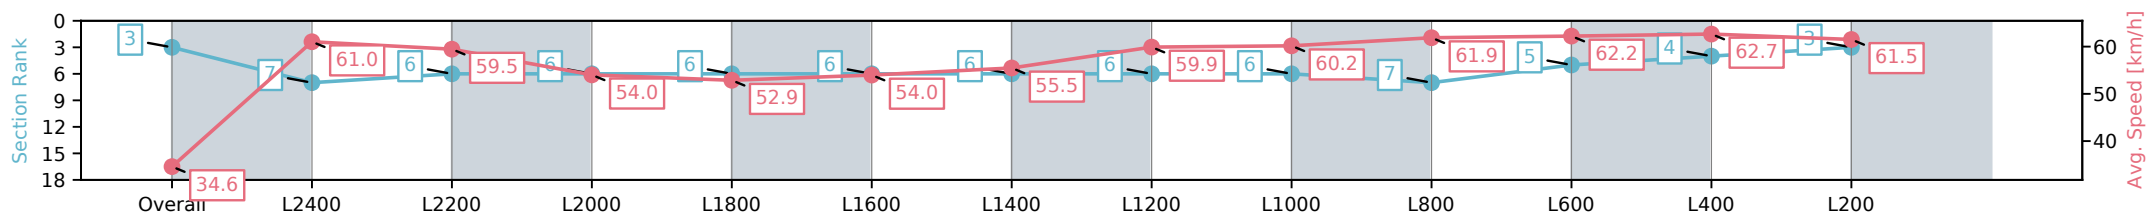

Section	Overall	L2400	L2200	L2000	L1800	L1600	L1400	L1200	L1000	L800	L600	L400	L200
Section Times	2:38.24 [3] (0:10.43)	2:27.81 [7] (0:11.80)	2:16.01 [6] (0:12.06)	2:03.95 [6] (0:13.33)	1:50.62 [6] (0:13.64)	1:36.98 [6] (0:13.34)	1:23.64 [6] (0:13.05)	1:10.59 [6] (0:12.12)	0:58.47 [6] (0:11.97)	0:46.50 [7] (0:11.67)	0:34.83 [5] (0:11.70)	0:23.13 [4] (0:11.52)	0:11.61 [3] (0:11.61)
Average Speed [km/h]	34.6	61.0	59.5	54.0	52.9	54.0	55.5	59.9	60.2	61.9	62.2	62.7	61.5
Top Speed [km/h]	61.9	63.7	60.8	57.1	54.4	54.5	57.4	60.9	60.9	63.1	63.2	63.2	62.0
Avg. Dist. to Rail [m]	9.1	0.6	0.8	0.4	0.8	0.9	1.6	1.8	2.4	1.5	1.7	4.7	8.5
Avg. Stride Freq. [Hz]	2.0	2.2	2.1	2.0	2.0	2.0	2.0	2.1	2.1	2.1	2.2	2.2	2.2
Avg. Stride Length [m]	4.7	7.8	7.7	7.3	7.3	7.4	7.5	7.5	7.6	7.7	7.7	7.9	7.5