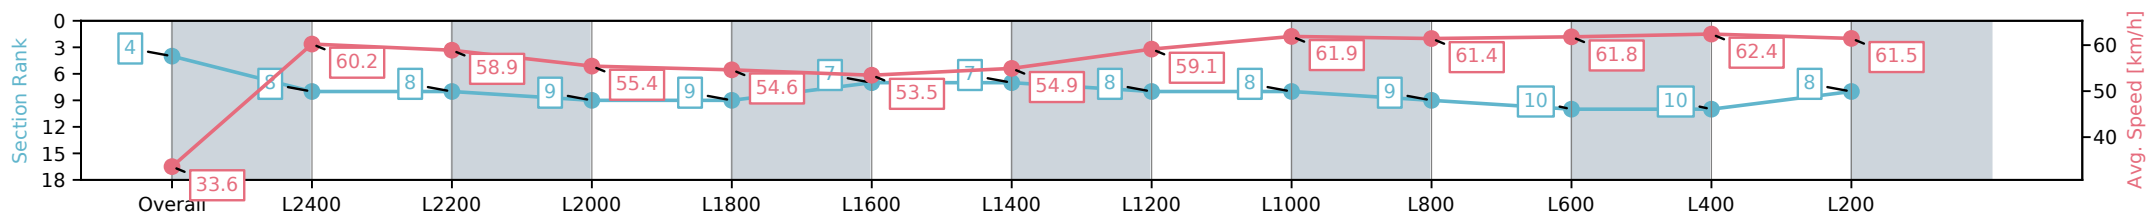

Horse/Jockey Name	BADONKIDONK/Taylor Johnstone
Finish Rank	4
Fastest Section Time (Section)	0:11.59 (L400)
Top Speed [km/h] (Section)	62.8 (L600)
Race State	Finished

Morphettville SA - Professional

Race 8: Grand Syndicates Handicap (Heat of Sportsbet Skybeau Series) - 2500m

26 October 2024 - 4:55PM

Track Rating: Good 4, Weather: Fine, Rail Position: +6m 1200m-W/ Post, +3m Remainder

Section	Overall	L2400	L2200	L2000	L1800	L1600	L1400	L1200	L1000	L800	L600	L400	L200
Section Times	2:38.80 [4] (0:10.74)	2:28.06 [8] (0:11.99)	2:16.07 [8] (0:12.24)	2:03.83 [9] (0:13.06)	1:50.77 [9] (0:13.26)	1:37.51 [7] (0:13.46)	1:24.05 [7] (0:13.26)	1:10.79 [8] (0:12.28)	0:58.50 [8] (0:11.63)	0:46.87 [9] (0:11.83)	0:35.04 [10] (0:11.82)	0:23.22 [10] (0:11.59)	0:11.63 [8] (0:11.63)
Average Speed [km/h]	33.6	60.2	58.9	55.4	54.6	53.5	54.9	59.1	61.9	61.4	61.8	62.4	61.5
Top Speed [km/h]	60.6	62.2	59.4	58.7	57.2	55.3	57.3	60.2	62.8	62.5	62.7	62.8	62.6
Avg. Dist. to Rail [m]	13.5	2.9	0.6	1.2	2.1	2.1	2.5	2.9	3.7	2.5	2.9	5.1	7.0
Avg. Stride Freq. [Hz]	2.1	2.3	2.2	2.2	2.2	2.1	2.1	2.2	2.2	2.2	2.3	2.2	2.2
Avg. Stride Length [m]	4.4	7.3	7.3	7.0	7.1	7.1	7.0	7.1	7.5	7.4	7.3	7.6	7.3

- [ ] Ranking at each section and finish
- -:-:- No data available at this section
- NA No data available