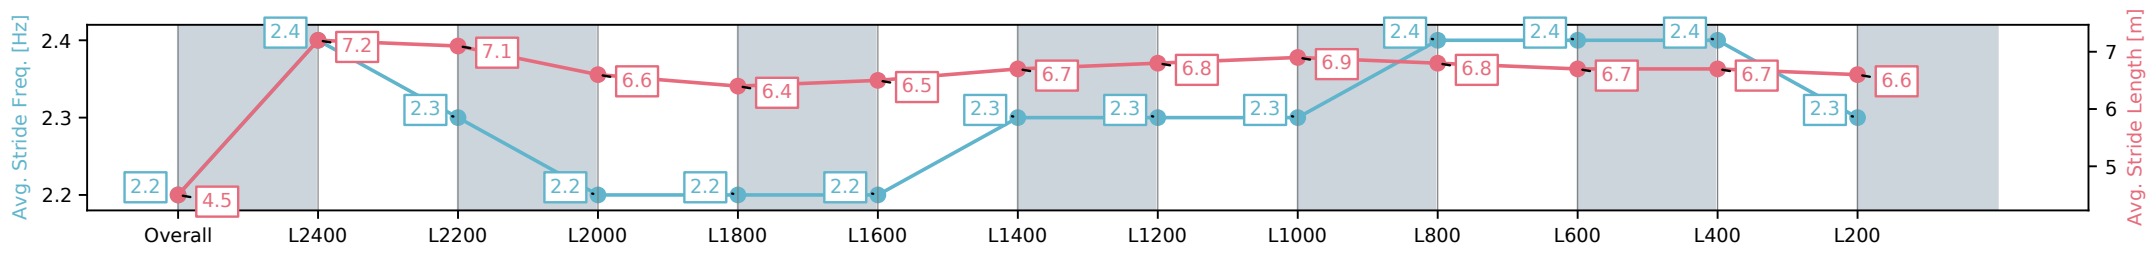

Horse/Jockey Name	DIXIE WHISTLER/Alana Livesey
Finish Rank	11
Fastest Section Time (Section)	0:11.72 (L2400)
Top Speed [km/h] (Section)	63.1 (Overall)
Race State	Finished

Morphettville SA - Professional

Race 8: Grand Syndicates Handicap (Heat of Sportsbet Skybeau Series) - 2500m

26 October 2024 - 4:55PM

Track Rating: Good 4, Weather: Fine, Rail Position: +6m 1200m-W/ Post, +3m Remainder

Section	Overall	L2400	L2200	L2000	L1800	L1600	L1400	L1200	L1000	L800	L600	L400	L200
Section Times	2:40.11 [11] (0:09.95)	2:30.16 [2] (0:11.72)	2:18.44 [3] (0:12.14)	2:06.30 [3] (0:13.49)	1:52.81 [3] (0:13.57)	1:39.23 [3] (0:13.32)	1:25.91 [3] (0:12.87)	1:13.04 [3] (0:12.23)	1:00.81 [3] (0:12.06)	0:48.75 [3] (0:11.86)	0:36.89 [4] (0:12.14)	0:24.75 [7] (0:12.17)	0:12.58 [11] (0:12.57)
Average Speed [km/h]	36.2	61.7	59.2	53.9	53.3	54.1	56.5	59.5	59.7	61.4	60.5	59.5	56.8
Top Speed [km/h]	61.6	63.1	60.7	57.7	54.0	54.8	58.8	60.0	60.9	62.0	60.9	60.0	58.5
Avg. Dist. to Rail [m]	14.7	3.1	0.4	1.7	2.0	1.9	2.5	2.8	3.4	3.0	3.5	6.7	7.9
Avg. Stride Freq. [Hz]	2.2	2.4	2.3	2.2	2.2	2.2	2.3	2.3	2.3	2.4	2.4	2.4	2.3
Avg. Stride Length [m]	4.5	7.2	7.1	6.6	6.4	6.5	6.7	6.8	6.9	6.8	6.7	6.7	6.6

- [ ] Ranking at each section and finish
- -:-:- No data available at this section
- NA No data available