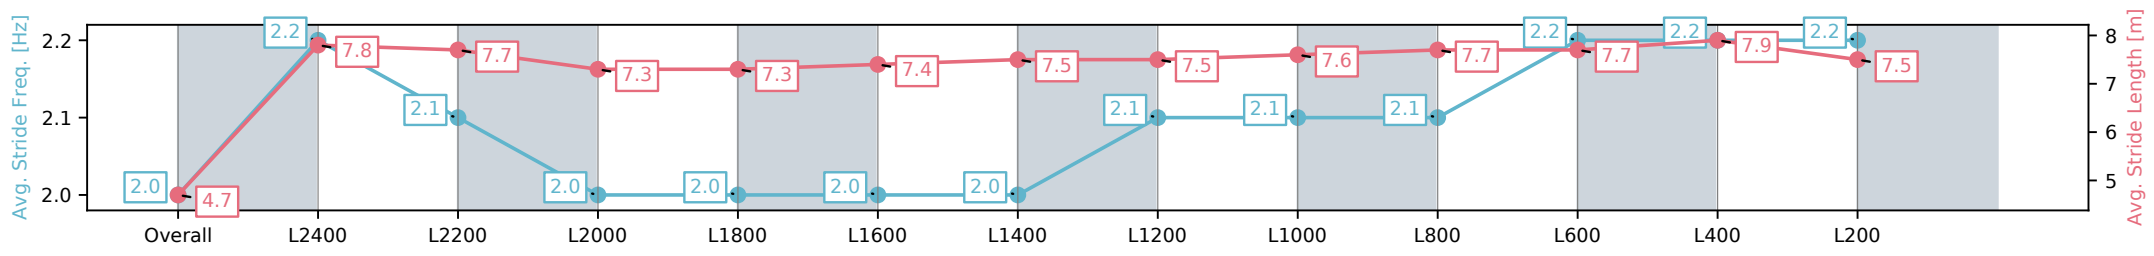

Section	Overall	L2400	L2200	L2000	L1800	L1600	L1400	L1200	L1000	L800	L600	L400	L200
Section Times	2:38.24 [3] (0:10.43)	2:27.81 [7] (0:11.80)	2:16.01 [6] (0:12.06)	2:03.95 [6] (0:13.33)	1:50.62 [6] (0:13.64)	1:36.98 [6] (0:13.34)	1:23.64 [6] (0:13.05)	1:10.59 [6] (0:12.12)	0:58.47 [6] (0:11.97)	0:46.50 [7] (0:11.67)	0:34.83 [5] (0:11.70)	0:23.13 [4] (0:11.52)	0:11.61 [3] (0:11.61)
Average Speed [km/h]	34.6	61.0	59.5	54.0	52.9	54.0	55.5	59.9	60.2	61.9	62.2	62.7	61.5
Top Speed [km/h]	61.9	63.7	60.8	57.1	54.4	54.5	57.4	60.9	60.9	63.1	63.2	63.2	62.0
Avg. Dist. to Rail [m]	9.1	0.6	0.8	0.4	0.8	0.9	1.6	1.8	2.4	1.5	1.7	4.7	8.5
Avg. Stride Freq. [Hz]	2.0	2.2	2.1	2.0	2.0	2.0	2.0	2.1	2.1	2.1	2.2	2.2	2.2
Avg. Stride Length [m]	4.7	7.8	7.7	7.3	7.3	7.4	7.5	7.5	7.6	7.7	7.7	7.9	7.5