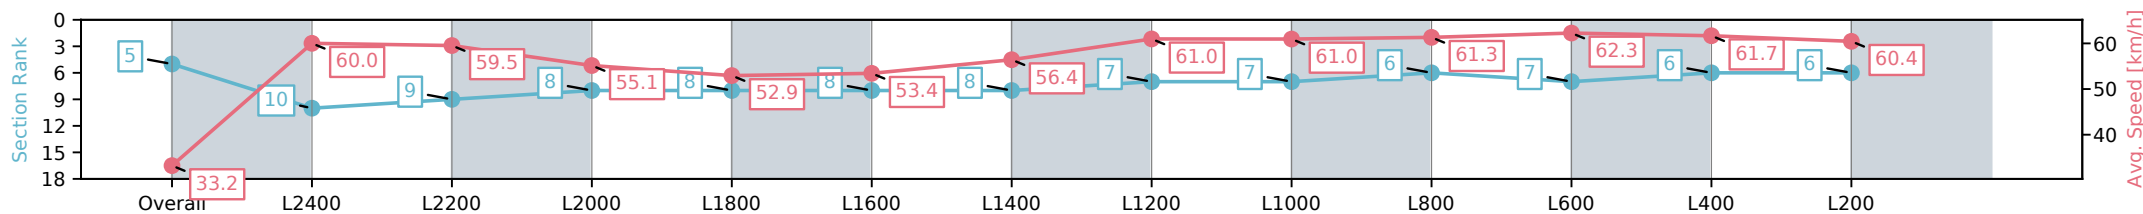

Horse/Jockey Name	SANDASTAN/Anna Jordsjo
Finish Rank	5
Fastest Section Time (Section)	0:11.73 (L400)
Top Speed [km/h] (Section)	62.7 (L1400)
Race State	Finished

Morphettville SA - Professional

Race 8: Grand Syndicates Handicap (Heat of Sportsbet Skybeau Series) - 2500m

26 October 2024 - 4:55PM

Track Rating: Good 4, Weather: Fine, Rail Position: +6m 1200m-W/ Post, +3m Remainder

Section	Overall	L2400	L2200	L2000	L1800	L1600	L1400	L1200	L1000	L800	L600	L400	L200
Section Times	2:38.83 [5] (0:10.83)	2:28.00 [10] (0:12.00)	2:16.00 [9] (0:12.09)	2:03.91 [8] (0:13.09)	1:50.82 [8] (0:13.63)	1:37.19 [8] (0:13.48)	1:23.71 [8] (0:12.83)	1:10.88 [7] (0:11.89)	0:58.99 [7] (0:11.80)	0:47.19 [6] (0:11.90)	0:35.29 [7] (0:11.74)	0:23.55 [6] (0:11.73)	0:11.82 [6] (0:11.82)
Average Speed [km/h]	33.2	60.0	59.5	55.1	52.9	53.4	56.4	61.0	61.0	61.3	62.3	61.7	60.4
Top Speed [km/h]	58.1	60.9	61.1	58.6	54.8	54.2	59.0	62.7	62.4	62.3	62.7	62.4	61.7
Avg. Dist. to Rail [m]	7.5	0.4	0.7	0.8	0.8	0.8	1.3	2.1	4.1	3.5	3.0	5.9	10.0
Avg. Stride Freq. [Hz]	2.0	2.2	2.2	2.1	2.1	2.0	2.1	2.2	2.2	2.1	2.2	2.1	2.1
Avg. Stride Length [m]	4.5	7.5	7.4	7.0	6.9	6.9	7.1	7.5	7.4	7.7	8.0	7.9	7.8

- [ ] Ranking at each section and finish
- -:-:- No data available at this section
- NA No data available