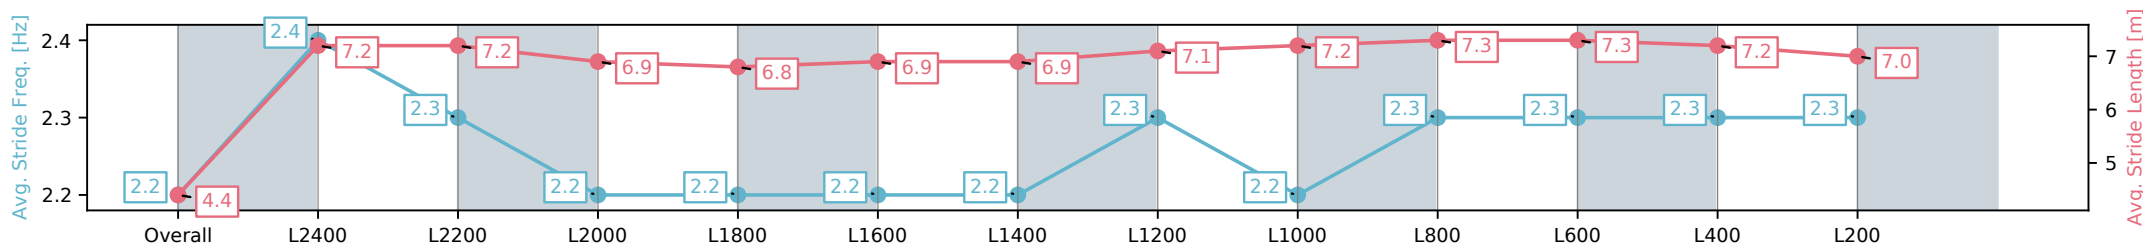

Horse/Jockey Name	AMMO AMOR/Dom Tourneur
Finish Rank	8
Fastest Section Time (Section)	0:11.83 (L2400)
Top Speed [km/h] (Section)	63.4 (L400)
Race State	Finished

Morphettville SA - Professional

Race 8: Grand Syndicates Handicap (Heat of Sportsbet Skybeau Series) - 2500m

26 October 2024 - 4:55PM

Track Rating: Good 4, Weather: Fine, Rail Position: +6m 1200m-W/ Post, +3m Remainder

Section	Overall	L2400	L2200	L2000	L1800	L1600	L1400	L1200	L1000	L800	L600	L400	L200
Section Times	2:39.50 [8] (0:10.15)	2:29.35 [4] (0:11.83)	2:17.52 [5] (0:12.17)	2:05.35 [5] (0:13.43)	1:51.92 [5] (0:13.56)	1:38.35 [5] (0:13.32)	1:25.03 [5] (0:13.09)	1:11.94 [5] (0:12.04)	0:59.90 [5] (0:11.98)	0:47.92 [5] (0:11.83)	0:36.09 [5] (0:12.04)	0:24.05 [8] (0:12.05)	0:12.00 [10] (0:12.00)
Average Speed [km/h]	35.5	61.2	59.2	53.8	53.2	54.0	55.7	60.4	60.1	61.7	61.2	60.2	59.6
Top Speed [km/h]	61.8	62.9	60.3	57.6	54.5	54.7	58.8	61.4	61.2	62.5	62.3	61.2	63.4
Avg. Dist. to Rail [m]	14.4	3.2	0.6	0.6	1.1	1.4	2.4	2.9	3.7	3.5	4.7	8.5	9.6
Avg. Stride Freq. [Hz]	2.2	2.4	2.3	2.2	2.2	2.2	2.2	2.3	2.2	2.3	2.3	2.3	2.3
Avg. Stride Length [m]	4.4	7.2	7.2	6.9	6.8	6.9	6.9	7.1	7.2	7.3	7.3	7.2	7.0

- [ ] Ranking at each section and finish
- -:-:- No data available at this section
- NA No data available