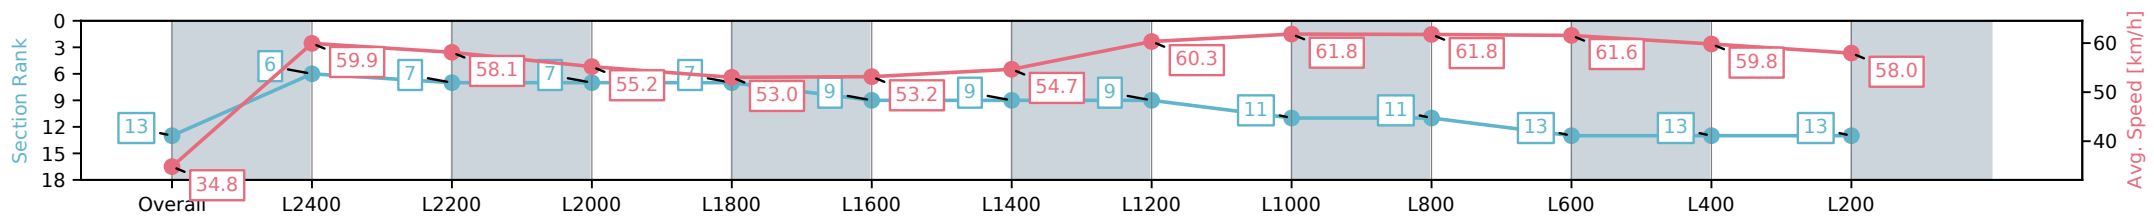

Section	Overall	L2400	L2200	L2000	L1800	L1600	L1400	L1200	L1000	L800	L600	L400	L200
Section Times	2:40.33 [13] (0:10.35)	2:29.98 [6] (0:12.05)	2:17.93 [7] (0:12.46)	2:05.47 [7] (0:13.15)	1:52.32 [7] (0:13.65)	1:38.67 [9] (0:13.56)	1:25.11 [9] (0:13.28)	1:11.82 [9] (0:12.04)	0:59.78 [11] (0:11.64)	0:48.14 [11] (0:11.78)	0:36.36 [13] (0:11.93)	0:24.43 [13] (0:12.11)	0:12.32 [13] (0:12.32)
Average Speed [km/h]	34.8	59.9	58.1	55.2	53.0	53.2	54.7	60.3	61.8	61.8	61.6	59.8	58.0
Top Speed [km/h]	59.8	60.7	60.0	58.4	54.5	53.9	55.9	62.6	63.0	63.0	62.2	60.7	59.4
Avg. Dist. to Rail [m]	9.4	1.9	1.9	2.0	2.0	1.8	2.3	2.6	3.1	2.7	3.8	5.4	5.9
Avg. Stride Freq. [Hz]	2.1	2.3	2.2	2.2	2.1	2.1	2.1	2.2	2.2	2.2	2.2	2.2	2.2
Avg. Stride Length [m]	4.5	7.4	7.1	6.9	7.0	7.0	7.0	7.2	7.4	7.4	7.3	7.2	7.3