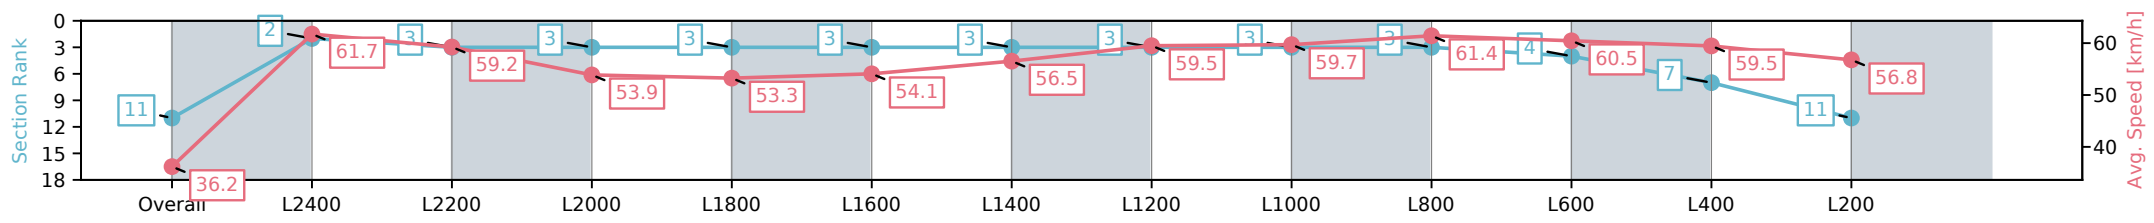

Horse/Jockey Name	DIXIE WHISTLER/Alana Livesey
Finish Rank	11
Fastest Section Time (Section)	0:11.72 (L2400)
Top Speed [km/h] (Section)	63.1 (Overall)
Race State	Finished

Morphettville SA - Professional

Race 8: Grand Syndicates Handicap (Heat of Sportsbet Skybeau Series) - 2500m

26 October 2024 - 4:55PM

Track Rating: Good 4, Weather: Fine, Rail Position: +6m 1200m-W/ Post, +3m Remainder

Section	Overall	L2400	L2200	L2000	L1800	L1600	L1400	L1200	L1000	L800	L600	L400	L200
Section Times	2:40.11 [11] (0:09.95)	2:30.16 [2] (0:11.72)	2:18.44 [3] (0:12.14)	2:06.30 [3] (0:13.49)	1:52.81 [3] (0:13.57)	1:39.23 [3] (0:13.32)	1:25.91 [3] (0:12.87)	1:13.04 [3] (0:12.23)	1:00.81 [3] (0:12.06)	0:48.75 [3] (0:11.86)	0:36.89 [4] (0:12.14)	0:24.75 [7] (0:12.17)	0:12.58 [11] (0:12.57)
Average Speed [km/h]	36.2	61.7	59.2	53.9	53.3	54.1	56.5	59.5	59.7	61.4	60.5	59.5	56.8
Top Speed [km/h]	61.6	63.1	60.7	57.7	54.0	54.8	58.8	60.0	60.9	62.0	60.9	60.0	58.5
Avg. Dist. to Rail [m]	14.7	3.1	0.4	1.7	2.0	1.9	2.5	2.8	3.4	3.0	3.5	6.7	7.9
Avg. Stride Freq. [Hz]	2.2	2.4	2.3	2.2	2.2	2.2	2.3	2.3	2.3	2.4	2.4	2.4	2.3
Avg. Stride Length [m]	4.5	7.2	7.1	6.6	6.4	6.5	6.7	6.8	6.9	6.8	6.7	6.7	6.6

- [ ] Ranking at each section and finish
- -:-:- No data available at this section
- NA No data available