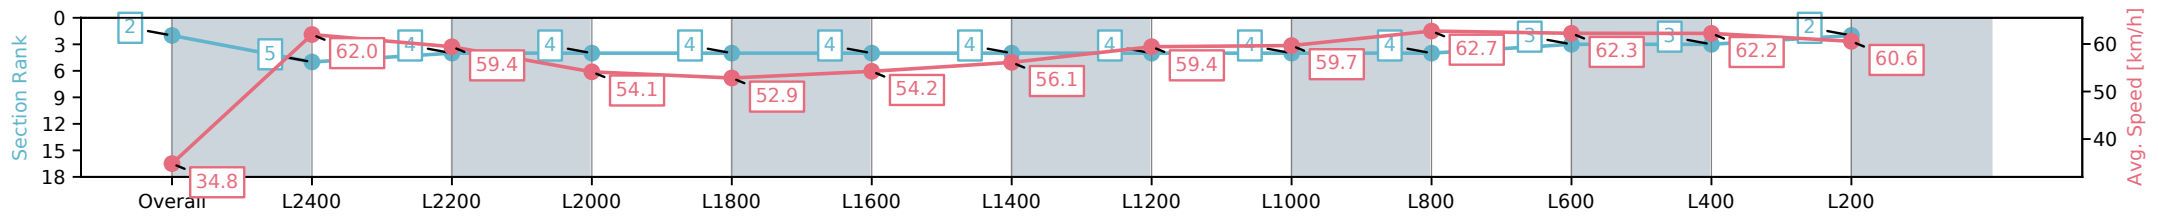

Section	Overall	L2400	L2200	L2000	L1800	L1600	L1400	L1200	L1000	L800	L600	L400	L200
Section Times	2:38.15 [2] (0:10.33)	2:27.82 [5] (0:11.63)	2:16.19 [4] (0:12.09)	2:04.10 [4] (0:13.27)	1:50.83 [4] (0:13.63)	1:37.20 [4] (0:13.28)	1:23.92 [4] (0:12.90)	1:11.02 [4] (0:12.21)	0:58.81 [4] (0:12.07)	0:46.74 [4] (0:11.60)	0:35.14 [3] (0:11.71)	0:23.43 [3] (0:11.64)	0:11.79 [2] (0:11.79)
Average Speed [km/h]	34.8	62.0	59.4	54.1	52.9	54.2	56.1	59.4	59.7	62.7	62.3	62.2	60.6
Top Speed [km/h]	62.2	63.1	61.2	57.7	53.6	54.8	58.5	60.0	61.3	63.7	62.8	62.4	63.1
Avg. Dist. to Rail [m]	12.7	1.8	0.9	0.5	0.2	0.4	1.4	2.1	2.5	2.3	2.9	4.8	6.0
Avg. Stride Freq. [Hz]	2.1	2.3	2.2	2.1	2.1	2.1	2.2	2.2	2.2	2.3	2.3	2.3	2.3
Avg. Stride Length [m]	4.6	7.6	7.4	7.0	7.0	7.2	7.3	7.4	7.5	7.6	7.6	7.5	7.1