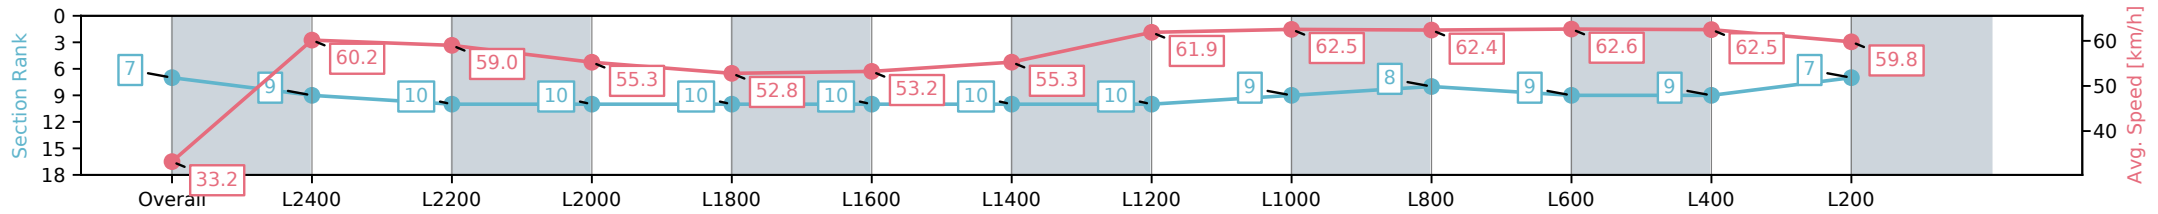

Horse/Jockey Name	PRIVILEGED SON/Samuel Payne
Finish Rank	7
Fastest Section Time (Section)	0:11.50 (L1000)
Top Speed [km/h] (Section)	64.0 (L1000)
Race State	Finished

Morphettville SA - Professional

Race 8: Grand Syndicates Handicap (Heat of Sportsbet Skybeau Series) - 2500m

26 October 2024 - 4:55PM

Track Rating: Good 4, Weather: Fine, Rail Position: +6m 1200m-W/ Post, +3m Remainder

Section	Overall	L2400	L2200	L2000	L1800	L1600	L1400	L1200	L1000	L800	L600	L400	L200
Section Times	2:39.11 [7] (0:10.82)	2:28.29 [9] (0:12.03)	2:16.26 [10] (0:12.26)	2:04.00 [10] (0:13.13)	1:50.87 [10] (0:13.72)	1:37.15 [10] (0:13.53)	1:23.62 [10] (0:13.15)	1:10.47 [10] (0:11.78)	0:58.69 [9] (0:11.50)	0:47.19 [8] (0:11.73)	0:35.46 [9] (0:11.85)	0:23.61 [9] (0:11.65)	0:11.96 [7] (0:11.96)
Average Speed [km/h]	33.2	60.2	59.0	55.3	52.8	53.2	55.3	61.9	62.5	62.4	62.6	62.5	59.8
Top Speed [km/h]	58.4	61.4	61.7	59.2	55.1	54.4	58.1	63.3	63.2	64.0	63.7	63.0	62.0
Avg. Dist. to Rail [m]	10.2	2.5	1.2	1.9	1.9	1.8	2.3	3.5	4.4	4.0	6.0	10.0	12.3
Avg. Stride Freq. [Hz]	2.1	2.3	2.2	2.2	2.1	2.1	2.1	2.3	2.2	2.2	2.3	2.3	2.2
Avg. Stride Length [m]	4.4	7.4	7.2	6.8	6.6	6.8	6.9	7.3	7.5	7.6	7.7	7.6	7.4

- [ ] Ranking at each section and finish
- -:-:- No data available at this section
- NA No data available