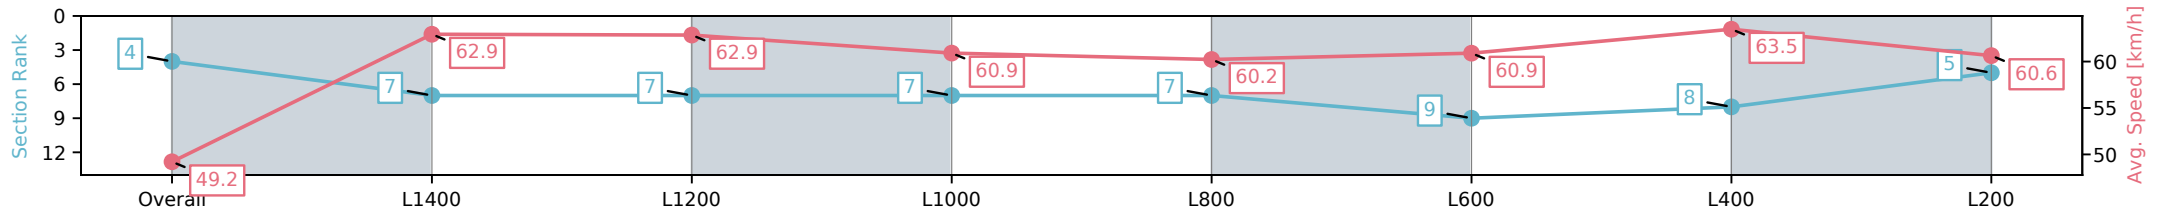

Morphettville SA - Professional

Race 6: Metal-Link Legends Handicap - 1600m

26 October 2024 - 3:23PM

Track Rating: Good 4, Weather: Fine, Rail Position: +6m 1200m-W/  
Post, +3m Remainder

Section	Overall	L1400	L1200	L1000	L800	L600	L400	L200
Section Times	1:37.15 [4] (0:14.65)	1:22.50 [7] (0:11.54)	1:10.96 [7] (0:11.60)	0:59.36 [7] (0:11.81)	0:47.55 [7] (0:12.16)	0:35.39 [9] (0:12.11)	0:23.28 [8] (0:11.41)	0:11.87 [5] (0:11.87)
Average Speed [km/h]	49.2	62.9	62.9	60.9	60.2	60.9	63.5	60.6
Top Speed [km/h]	62.7	64.3	65.6	62.6	62.0	62.1	64.7	62.5
Avg. Dist. to Rail [m]	3.4	2.1	3.9	4.4	4.1	4.7	6.0	7.4
Avg. Stride Freq. [Hz]	2.2	2.4	2.4	2.3	2.3	2.3	2.4	2.4
Avg. Stride Length [m]	6.1	7.3	7.4	7.3	7.4	7.3	7.3	7.1