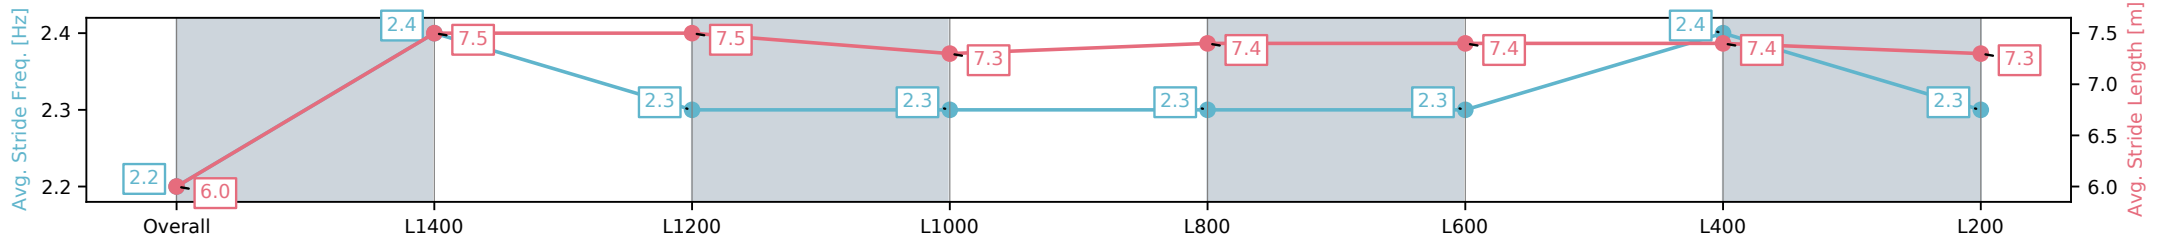

#### Race 6: Metal-Link Legends Handicap - 1600m

26 October 2024 - 3:23PM

Track Rating: Good 4, Weather: Fine, Rail Position: +6m 1200m-W/  
Post, +3m Remainder

Section	Overall	L1400	L1200	L1000	L800	L600	L400	L200
Section Times	1:36.80 [1] (0:15.12)	1:21.68 [10] (0:11.48)	1:10.20 [10] (0:11.47)	0:58.73 [10] (0:11.63)	0:47.10 [9] (0:12.06)	0:35.04 [8] (0:11.84)	0:23.20 [4] (0:11.30)	0:11.90 [1] (0:11.90)
Average Speed [km/h]	47.7	63.4	63.5	61.9	60.6	62.4	64.4	60.4
Top Speed [km/h]	63.5	64.2	64.6	62.9	62.7	63.7	65.6	62.3
Avg. Dist. to Rail [m]	5.7	2.4	3.1	3.6	3.9	5.2	5.8	6.1
Avg. Stride Freq. [Hz]	2.2	2.4	2.3	2.3	2.3	2.3	2.4	2.3
Avg. Stride Length [m]	6.0	7.5	7.5	7.3	7.4	7.4	7.4	7.3