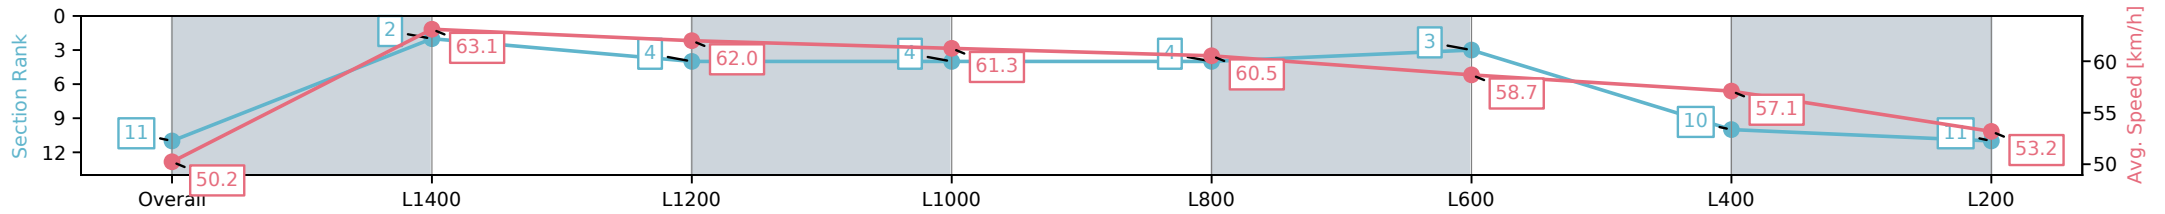

Morphettville SA - Professional

Race 6: Metal-Link Legends Handicap - 1600m

26 October 2024 - 3:23PM

Track Rating: Good 4, Weather: Fine, Rail Position: +6m 1200m-W/ Post, +3m Remainder

Section	Overall	L1400	L1200	L1000	L800	L600	L400	L200
Section Times	1:40.15 [11] (0:14.35)	1:25.80 [2] (0:11.52)	1:14.28 [4] (0:11.76)	1:02.52 [4] (0:11.76)	0:50.76 [4] (0:12.08)	0:38.68 [3] (0:12.47)	0:26.21 [10] (0:12.67)	0:13.54 [11] (0:13.54)
Average Speed [km/h]	50.2	63.1	62.0	61.3	60.5	58.7	57.1	53.2
Top Speed [km/h]	63.8	65.7	65.1	62.7	61.5	59.8	58.5	55.3
Avg. Dist. to Rail [m]	7.4	2.8	3.6	3.7	3.5	3.4	2.4	0.8
Avg. Stride Freq. [Hz]	2.2	2.3	2.3	2.3	2.3	2.3	2.2	2.1
Avg. Stride Length [m]	6.4	7.5	7.4	7.3	7.3	7.2	7.2	7.0