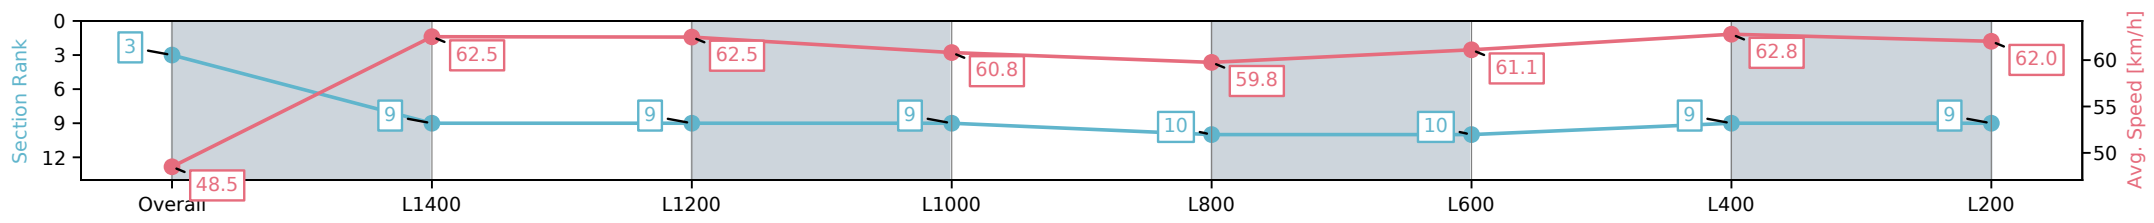

Morphettville SA - Professional

Race 6: Metal-Link Legends Handicap - 1600m

26 October 2024 - 3:23PM

Track Rating: Good 4, Weather: Fine, Rail Position: +6m 1200m-W/  
Post, +3m Remainder

Section	Overall	L1400	L1200	L1000	L800	L600	L400	L200
Section Times	1:37.07 [3] (0:14.88)	1:22.19 [9] (0:11.52)	1:10.67 [9] (0:11.61)	0:59.06 [9] (0:11.83)	0:47.23 [10] (0:12.15)	0:35.08 [10] (0:11.94)	0:23.14 [9] (0:11.53)	0:11.61 [9] (0:11.61)
Average Speed [km/h]	48.5	62.5	62.5	60.8	59.8	61.1	62.8	62.0
Top Speed [km/h]	64.3	64.4	63.9	62.3	62.0	62.5	64.2	64.2
Avg. Dist. to Rail [m]	3.3	0.4	2.0	2.7	2.4	2.4	6.1	8.5
Avg. Stride Freq. [Hz]	2.1	2.2	2.2	2.2	2.1	2.1	2.2	2.2
Avg. Stride Length [m]	6.3	7.8	7.8	7.8	7.7	7.9	7.8	7.6