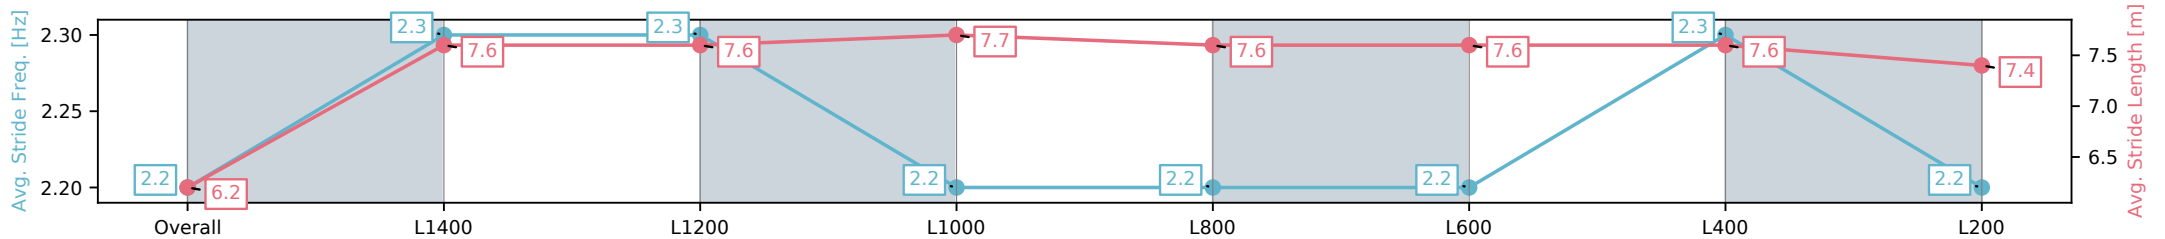

Morphettville SA - Professional

Race 6: Metal-Link Legends Handicap - 1600m

26 October 2024 - 3:23PM

Track Rating: Good 4, Weather: Fine, Rail Position: +6m 1200m-W/ Post, +3m Remainder

Section	Overall	L1400	L1200	L1000	L800	L600	L400	L200
Section Times	1:37.20 [5] (0:14.52)	1:22.68 [4] (0:11.43)	1:11.25 [5] (0:11.74)	0:59.51 [6] (0:11.86)	0:47.65 [6] (0:12.13)	0:35.52 [7] (0:11.94)	0:23.58 [5] (0:11.59)	0:11.99 [2] (0:11.99)
Average Speed [km/h]	49.6	63.3	61.7	60.7	59.9	60.8	62.4	60.0
Top Speed [km/h]	64.2	64.5	63.8	62.4	61.0	62.0	63.2	62.1
Avg. Dist. to Rail [m]	3.7	1.3	2.0	3.2	2.6	1.7	3.2	3.8
Avg. Stride Freq. [Hz]	2.2	2.3	2.3	2.2	2.2	2.2	2.3	2.2
Avg. Stride Length [m]	6.2	7.6	7.6	7.7	7.6	7.6	7.6	7.4