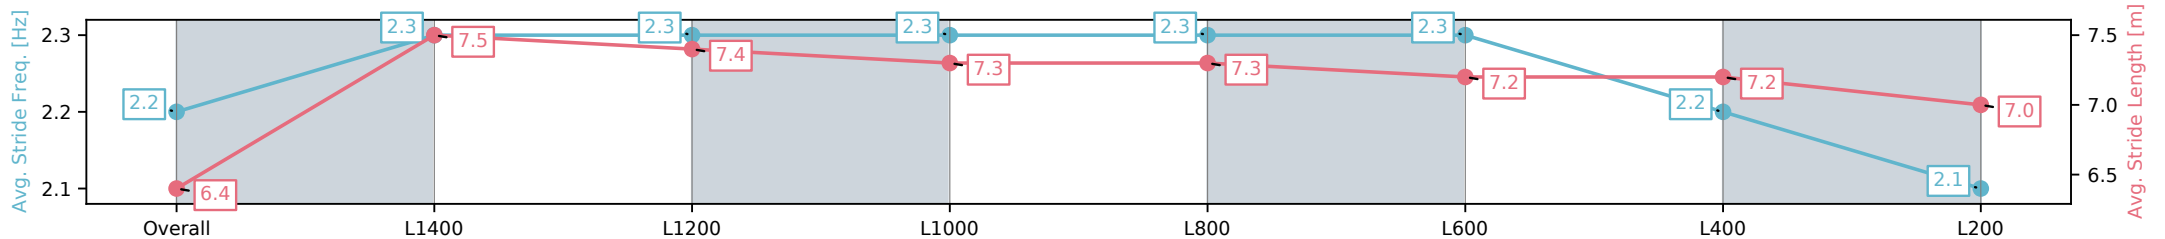

Morphettville SA - Professional

Race 6: Metal-Link Legends Handicap - 1600m

26 October 2024 - 3:23PM

Track Rating: Good 4, Weather: Fine, Rail Position: +6m 1200m-W/ Post, +3m Remainder

Section	Overall	L1400	L1200	L1000	L800	L600	L400	L200
Section Times	1:40.15 [11] (0:14.35)	1:25.80 [2] (0:11.52)	1:14.28 [4] (0:11.76)	1:02.52 [4] (0:11.76)	0:50.76 [4] (0:12.08)	0:38.68 [3] (0:12.47)	0:26.21 [10] (0:12.67)	0:13.54 [11] (0:13.54)
Average Speed [km/h]	50.2	63.1	62.0	61.3	60.5	58.7	57.1	53.2
Top Speed [km/h]	63.8	65.7	65.1	62.7	61.5	59.8	58.5	55.3
Avg. Dist. to Rail [m]	7.4	2.8	3.6	3.7	3.5	3.4	2.4	0.8
Avg. Stride Freq. [Hz]	2.2	2.3	2.3	2.3	2.3	2.3	2.2	2.1
Avg. Stride Length [m]	6.4	7.5	7.4	7.3	7.3	7.2	7.2	7.0

- [ ] Ranking at each section and finish
- :-:- No data available at this section
- NA No data available