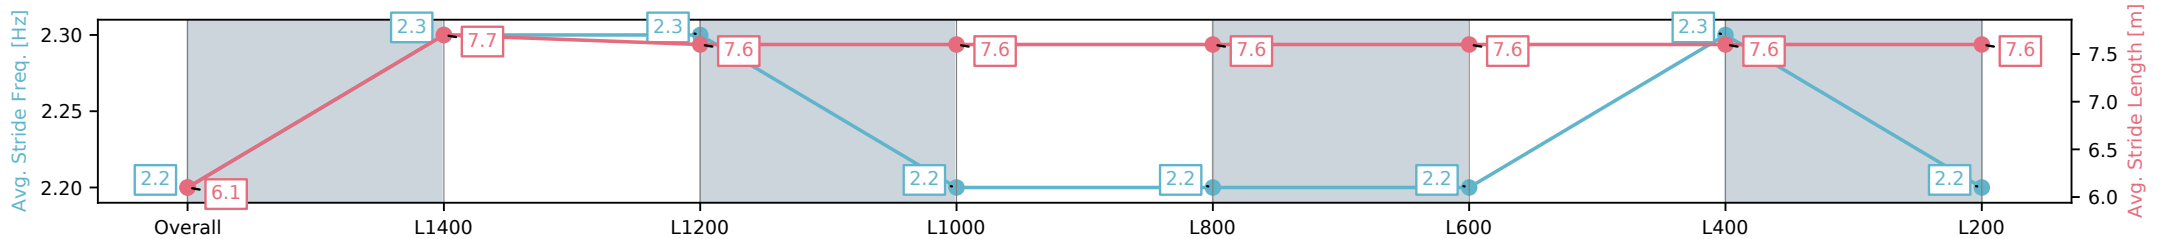

Morphettville SA - Professional

Race 6: Metal-Link Legends Handicap - 1600m

26 October 2024 - 3:23PM

Track Rating: Good 4, Weather: Fine, Rail Position: +6m 1200m-W/  
Post, +3m Remainder

Section	Overall	L1400	L1200	L1000	L800	L600	L400	L200
Section Times	1:37.04 [2] (0:14.66)	1:22.38 [8] (0:11.40)	1:10.98 [6] (0:11.60)	0:59.38 [5] (0:11.87)	0:47.51 [5] (0:12.10)	0:35.41 [5] (0:12.05)	0:23.36 [7] (0:11.56)	0:11.79 [3] (0:11.79)
Average Speed [km/h]	49.1	63.0	62.3	60.7	60.0	60.3	62.4	61.1
Top Speed [km/h]	63.1	63.6	63.5	61.8	61.6	61.2	63.4	63.5
Avg. Dist. to Rail [m]	1.2	0.4	0.8	2.3	2.4	1.9	3.1	4.7
Avg. Stride Freq. [Hz]	2.2	2.3	2.3	2.2	2.2	2.2	2.3	2.2
Avg. Stride Length [m]	6.1	7.7	7.6	7.6	7.6	7.6	7.6	7.6