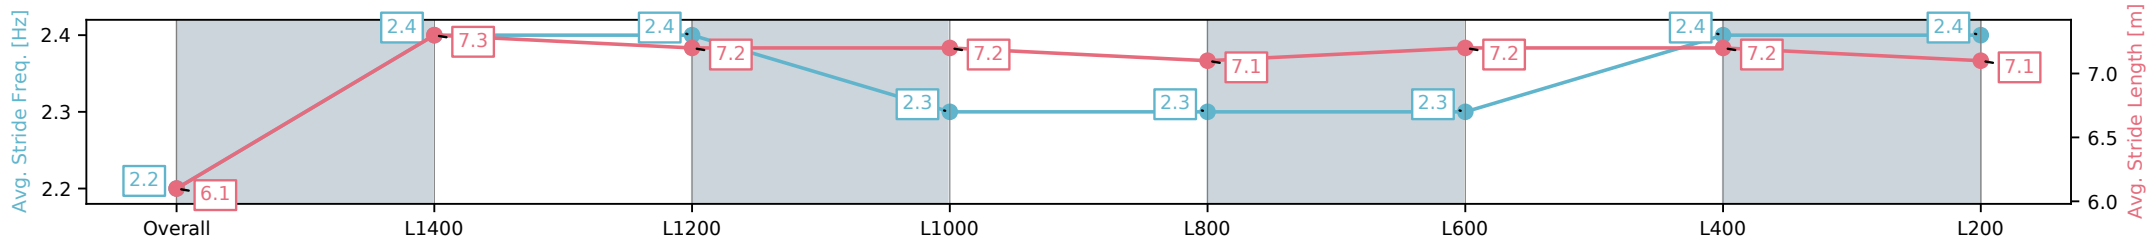

Morphettville SA - Professional

Race 6: Metal-Link Legends Handicap - 1600m

26 October 2024 - 3:23PM

Track Rating: Good 4, Weather: Fine, Rail Position: +6m 1200m-W/ Post, +3m Remainder

Section	Overall	L1400	L1200	L1000	L800	L600	L400	L200
Section Times	1:37.31 [6] (0:14.56)	1:22.75 [5] (0:11.27)	1:11.48 [3] (0:11.71)	0:59.77 [3] (0:11.81)	0:47.96 [3] (0:12.19)	0:35.77 [4] (0:12.02)	0:23.75 [3] (0:11.70)	0:12.05 [4] (0:12.05)
Average Speed [km/h]	49.5	63.8	61.8	60.9	59.6	60.2	61.5	59.7
Top Speed [km/h]	63.3	64.8	63.5	62.3	61.6	61.4	63.3	62.1
Avg. Dist. to Rail [m]	1.3	0.2	1.4	2.6	2.1	1.0	0.9	1.3
Avg. Stride Freq. [Hz]	2.2	2.4	2.4	2.3	2.3	2.3	2.4	2.4
Avg. Stride Length [m]	6.1	7.3	7.2	7.2	7.1	7.2	7.2	7.1

- [ ] Ranking at each section and finish
- :-:- No data available at this section
- NA No data available

Horse/Jockey Name	HIGHLAND BEAUTY/Ben Price
Finish Rank	7
Fastest Section Time (Section)	0:11.59 (L1200)
Top Speed [km/h] (Section)	64.9 (L1400)
Race State	Finished