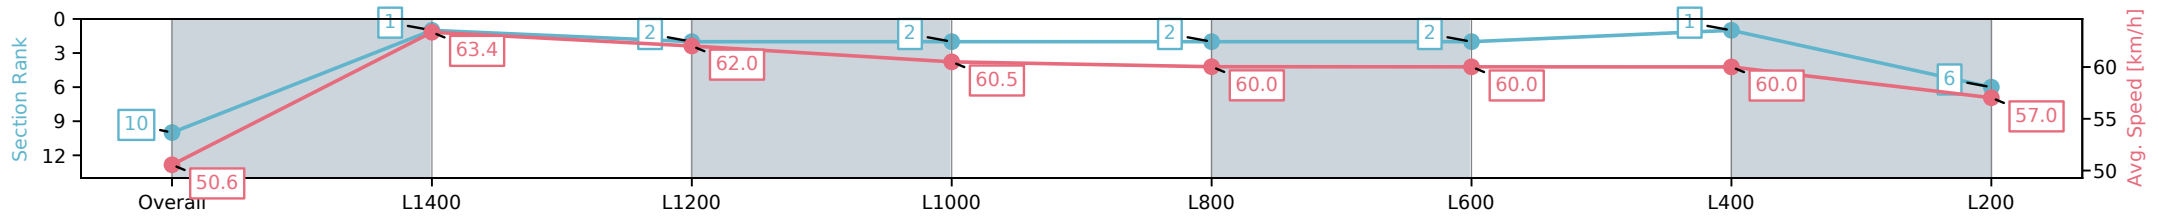

- [ ] Ranking at each section and finish
- :-:- No data available at this section
- NA No data available

Horse/Jockey Name	CORK HARBOUR/Alana Livesey
Finish Rank	10
Fastest Section Time (Section)	0:11.40 (L1400)
Top Speed [km/h] (Section)	65.4 (L1400)
Race State	Finished

Morphettville SA - Professional

Race 6: Metal-Link Legends Handicap - 1600m

26 October 2024 - 3:23PM

Track Rating: Good 4, Weather: Fine, Rail Position: +6m 1200m-W/ Post, +3m Remainder

Section	Overall	L1400	L1200	L1000	L800	L600	L400	L200
Section Times	1:38.01 [10] (0:14.25)	1:23.76 [1] (0:11.40)	1:12.36 [2] (0:11.68)	1:00.68 [2] (0:11.89)	0:48.79 [2] (0:12.09)	0:36.70 [2] (0:12.05)	0:24.65 [1] (0:12.02)	0:12.63 [6] (0:12.63)
Average Speed [km/h]	50.6	63.4	62.0	60.5	60.0	60.0	60.0	57.0
Top Speed [km/h]	64.8	65.3	65.4	61.2	60.9	61.7	61.6	59.0
Avg. Dist. to Rail [m]	4.5	0.9	1.7	2.2	1.9	1.0	1.2	2.7
Avg. Stride Freq. [Hz]	2.3	2.4	2.4	2.3	2.3	2.4	2.4	2.3
Avg. Stride Length [m]	6.1	7.2	7.1	7.3	7.1	7.0	7.0	6.9