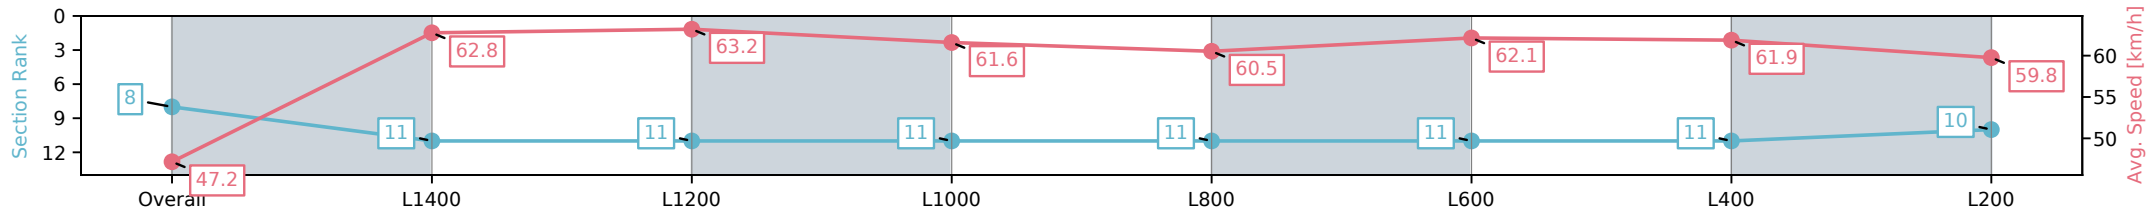

Morphettville SA - Professional

Race 6: Metal-Link Legends Handicap - 1600m

26 October 2024 - 3:23PM

Track Rating: Good 4, Weather: Fine, Rail Position: +6m 1200m-W/  
Post, +3m Remainder

Section	Overall	L1400	L1200	L1000	L800	L600	L400	L200
Section Times	1:37.78 [8] (0:15.25)	1:22.53 [11] (0:11.62)	1:10.91 [11] (0:11.51)	0:59.40 [11] (0:11.69)	0:47.71 [11] (0:12.04)	0:35.67 [11] (0:11.86)	0:23.81 [11] (0:11.75)	0:12.06 [10] (0:12.06)
Average Speed [km/h]	47.2	62.8	63.2	61.6	60.5	62.1	61.9	59.8
Top Speed [km/h]	62.0	63.7	64.0	63.0	62.4	62.8	62.2	61.7
Avg. Dist. to Rail [m]	7.4	3.0	2.8	3.6	3.4	4.3	7.8	9.6
Avg. Stride Freq. [Hz]	2.0	2.2	2.2	2.2	2.1	2.2	2.2	2.2
Avg. Stride Length [m]	6.5	7.9	7.7	7.6	7.6	7.8	7.8	7.7