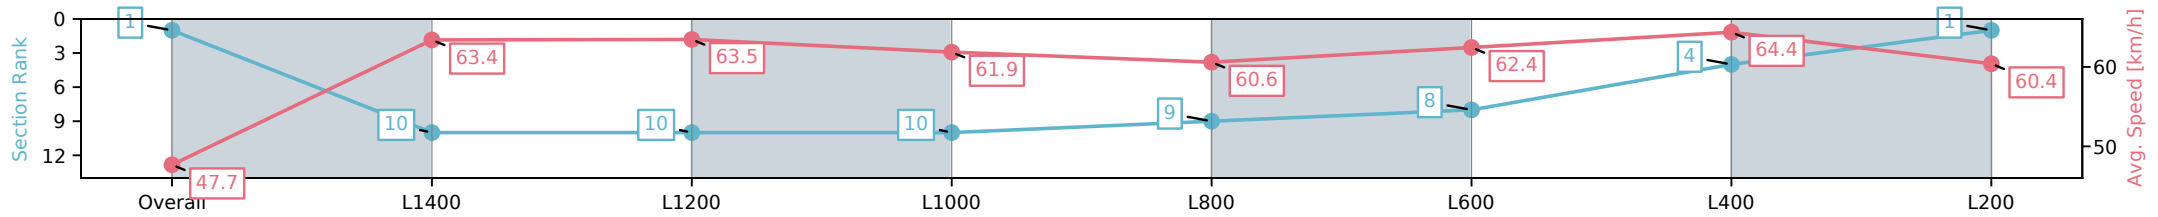

#### Race 6: Metal-Link Legends Handicap - 1600m

26 October 2024 - 3:23PM

Track Rating: Good 4, Weather: Fine, Rail Position: +6m 1200m-W/  
Post, +3m Remainder

Section	Overall	L1400	L1200	L1000	L800	L600	L400	L200
Section Times	1:36.80 [1] (0:15.12)	1:21.68 [10] (0:11.48)	1:10.20 [10] (0:11.47)	0:58.73 [10] (0:11.63)	0:47.10 [9] (0:12.06)	0:35.04 [8] (0:11.84)	0:23.20 [4] (0:11.30)	0:11.90 [1] (0:11.90)
Average Speed [km/h]	47.7	63.4	63.5	61.9	60.6	62.4	64.4	60.4
Top Speed [km/h]	63.5	64.2	64.6	62.9	62.7	63.7	65.6	62.3
Avg. Dist. to Rail [m]	5.7	2.4	3.1	3.6	3.9	5.2	5.8	6.1
Avg. Stride Freq. [Hz]	2.2	2.4	2.3	2.3	2.3	2.3	2.4	2.3
Avg. Stride Length [m]	6.0	7.5	7.5	7.3	7.4	7.4	7.4	7.3