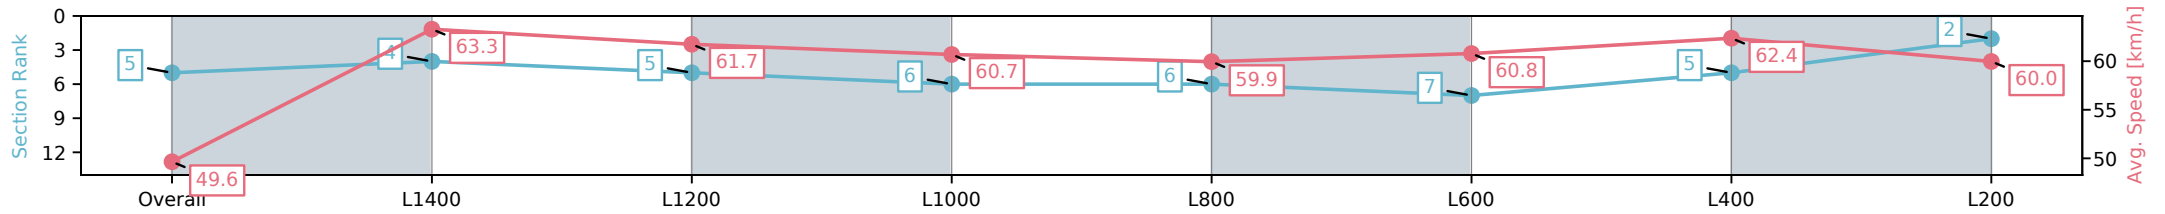

Morphettville SA - Professional

Race 6: Metal-Link Legends Handicap - 1600m

26 October 2024 - 3:23PM

Track Rating: Good 4, Weather: Fine, Rail Position: +6m 1200m-W/ Post, +3m Remainder

Section	Overall	L1400	L1200	L1000	L800	L600	L400	L200
Section Times	1:37.20 [5] (0:14.52)	1:22.68 [4] (0:11.43)	1:11.25 [5] (0:11.74)	0:59.51 [6] (0:11.86)	0:47.65 [6] (0:12.13)	0:35.52 [7] (0:11.94)	0:23.58 [5] (0:11.59)	0:11.99 [2] (0:11.99)
Average Speed [km/h]	49.6	63.3	61.7	60.7	59.9	60.8	62.4	60.0
Top Speed [km/h]	64.2	64.5	63.8	62.4	61.0	62.0	63.2	62.1
Avg. Dist. to Rail [m]	3.7	1.3	2.0	3.2	2.6	1.7	3.2	3.8
Avg. Stride Freq. [Hz]	2.2	2.3	2.3	2.2	2.2	2.2	2.3	2.2
Avg. Stride Length [m]	6.2	7.6	7.6	7.7	7.6	7.6	7.6	7.4