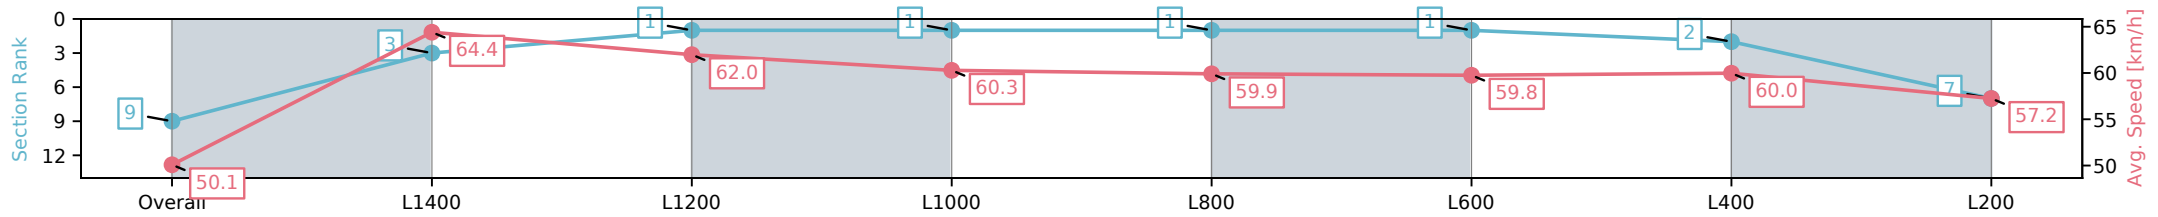

Morphettville SA - Professional

Race 6: Metal-Link Legends Handicap - 1600m

26 October 2024 - 3:23PM

Track Rating: Good 4, Weather: Fine, Rail Position: +6m 1200m-W/ Post, +3m Remainder

Section	Overall	L1400	L1200	L1000	L800	L600	L400	L200
Section Times	1:38.00 [9] (0:14.39)	1:23.61 [3] (0:11.17)	1:12.44 [1] (0:11.66)	1:00.78 [1] (0:11.94)	0:48.84 [1] (0:12.12)	0:36.72 [1] (0:12.10)	0:24.62 [2] (0:12.03)	0:12.59 [7] (0:12.59)
Average Speed [km/h]	50.1	64.4	62.0	60.3	59.9	59.8	60.0	57.2
Top Speed [km/h]	64.9	65.1	64.3	61.9	61.3	60.9	60.6	60.2
Avg. Dist. to Rail [m]	1.9	0.2	1.1	2.2	2.2	1.1	0.7	1.7
Avg. Stride Freq. [Hz]	2.3	2.4	2.4	2.3	2.3	2.3	2.3	2.2
Avg. Stride Length [m]	6.1	7.5	7.3	7.3	7.3	7.1	7.2	7.0

- [ ] Ranking at each section and finish
- :-:- No data available at this section
- NA No data available

Horse/Jockey Name	CORK HARBOUR/Alana Livesey
Finish Rank	10
Fastest Section Time (Section)	0:11.40 (L1400)
Top Speed [km/h] (Section)	65.4 (L1400)
Race State	Finished