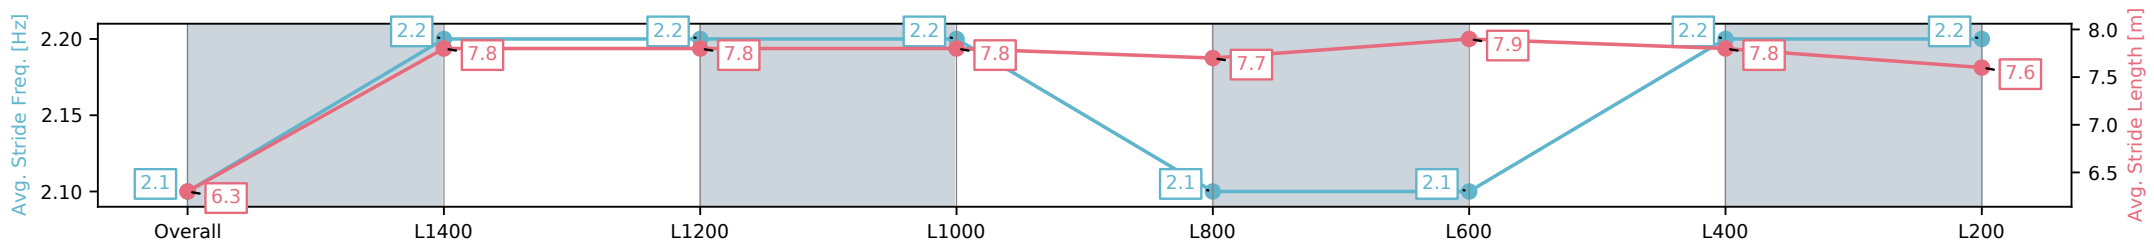

Morphettville SA - Professional

Race 6: Metal-Link Legends Handicap - 1600m

26 October 2024 - 3:23PM

Track Rating: Good 4, Weather: Fine, Rail Position: +6m 1200m-W/  
Post, +3m Remainder

Section	Overall	L1400	L1200	L1000	L800	L600	L400	L200
Section Times	1:37.07 [3] (0:14.88)	1:22.19 [9] (0:11.52)	1:10.67 [9] (0:11.61)	0:59.06 [9] (0:11.83)	0:47.23 [10] (0:12.15)	0:35.08 [10] (0:11.94)	0:23.14 [9] (0:11.53)	0:11.61 [9] (0:11.61)
Average Speed [km/h]	48.5	62.5	62.5	60.8	59.8	61.1	62.8	62.0
Top Speed [km/h]	64.3	64.4	63.9	62.3	62.0	62.5	64.2	64.2
Avg. Dist. to Rail [m]	3.3	0.4	2.0	2.7	2.4	2.4	6.1	8.5
Avg. Stride Freq. [Hz]	2.1	2.2	2.2	2.2	2.1	2.1	2.2	2.2
Avg. Stride Length [m]	6.3	7.8	7.8	7.8	7.7	7.9	7.8	7.6