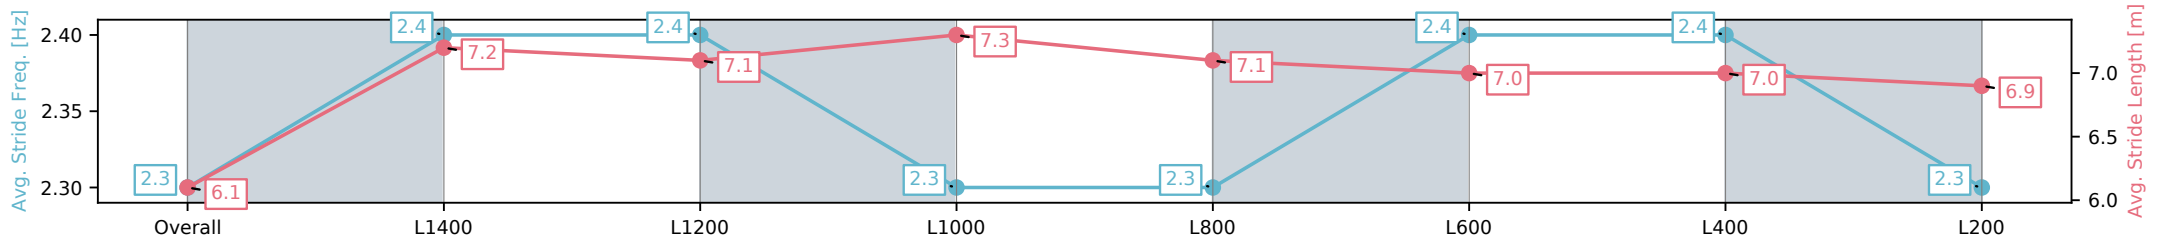

- [ ] Ranking at each section and finish
- :-:- No data available at this section
- NA No data available

Horse/Jockey Name	CORK HARBOUR/Alana Livesey
Finish Rank	10
Fastest Section Time (Section)	0:11.40 (L1400)
Top Speed [km/h] (Section)	65.4 (L1400)
Race State	Finished

Morphettville SA - Professional

Race 6: Metal-Link Legends Handicap - 1600m

26 October 2024 - 3:23PM

Track Rating: Good 4, Weather: Fine, Rail Position: +6m 1200m-W/ Post, +3m Remainder

Section	Overall	L1400	L1200	L1000	L800	L600	L400	L200
Section Times	1:38.01 [10] (0:14.25)	1:23.76 [1] (0:11.40)	1:12.36 [2] (0:11.68)	1:00.68 [2] (0:11.89)	0:48.79 [2] (0:12.09)	0:36.70 [2] (0:12.05)	0:24.65 [1] (0:12.02)	0:12.63 [6] (0:12.63)
Average Speed [km/h]	50.6	63.4	62.0	60.5	60.0	60.0	60.0	57.0
Top Speed [km/h]	64.8	65.3	65.4	61.2	60.9	61.7	61.6	59.0
Avg. Dist. to Rail [m]	4.5	0.9	1.7	2.2	1.9	1.0	1.2	2.7
Avg. Stride Freq. [Hz]	2.3	2.4	2.4	2.3	2.3	2.4	2.4	2.3
Avg. Stride Length [m]	6.1	7.2	7.1	7.3	7.1	7.0	7.0	6.9