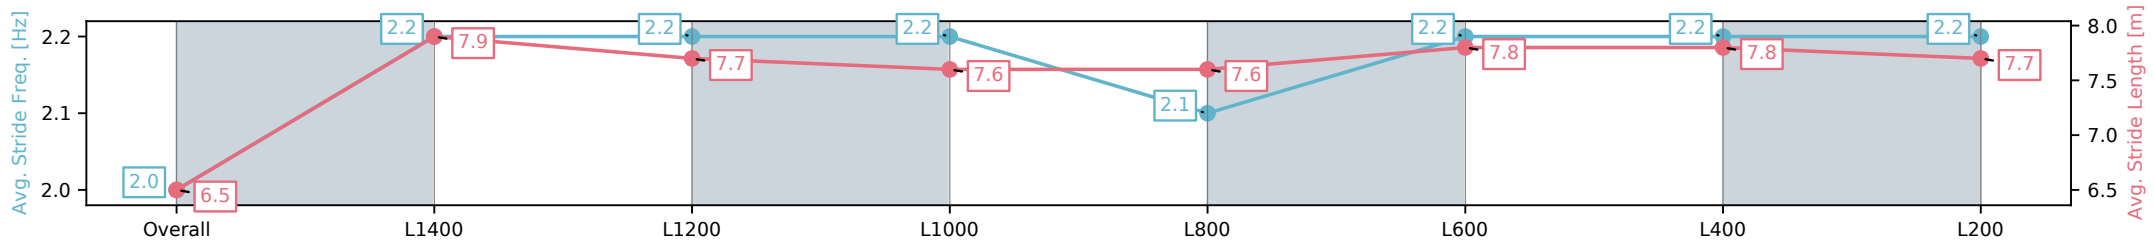

Morphettville SA - Professional

Race 6: Metal-Link Legends Handicap - 1600m

26 October 2024 - 3:23PM

Track Rating: Good 4, Weather: Fine, Rail Position: +6m 1200m-W/  
Post, +3m Remainder

Section	Overall	L1400	L1200	L1000	L800	L600	L400	L200
Section Times	1:37.78 [8] (0:15.25)	1:22.53 [11] (0:11.62)	1:10.91 [11] (0:11.51)	0:59.40 [11] (0:11.69)	0:47.71 [11] (0:12.04)	0:35.67 [11] (0:11.86)	0:23.81 [11] (0:11.75)	0:12.06 [10] (0:12.06)
Average Speed [km/h]	47.2	62.8	63.2	61.6	60.5	62.1	61.9	59.8
Top Speed [km/h]	62.0	63.7	64.0	63.0	62.4	62.8	62.2	61.7
Avg. Dist. to Rail [m]	7.4	3.0	2.8	3.6	3.4	4.3	7.8	9.6
Avg. Stride Freq. [Hz]	2.0	2.2	2.2	2.2	2.1	2.2	2.2	2.2
Avg. Stride Length [m]	6.5	7.9	7.7	7.6	7.6	7.8	7.8	7.7