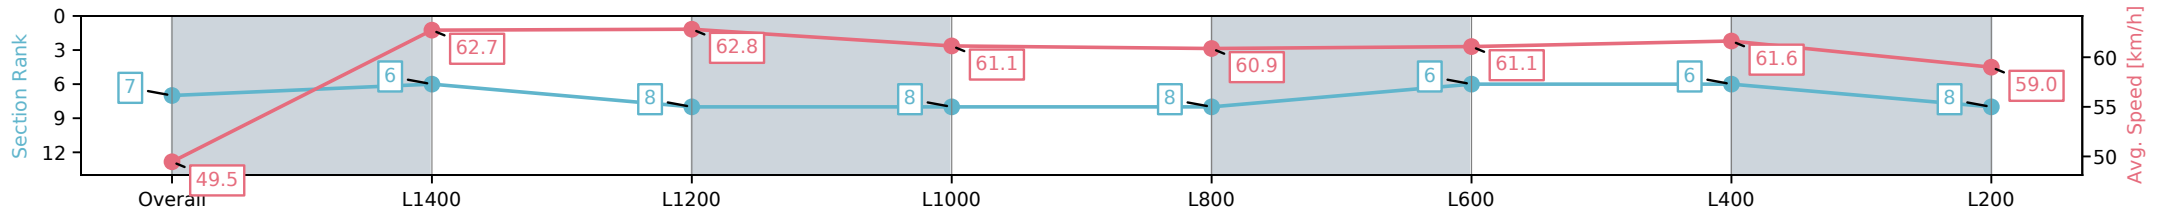

Morphettville SA - Professional

Race 6: Metal-Link Legends Handicap - 1600m

26 October 2024 - 3:23PM

Track Rating: Good 4, Weather: Fine, Rail Position: +6m 1200m-W/  
Post, +3m Remainder

Section	Overall	L1400	L1200	L1000	L800	L600	L400	L200
Section Times	1:37.64 [7] (0:14.57)	1:23.06 [6] (0:11.67)	1:11.39 [8] (0:11.59)	0:59.80 [8] (0:11.79)	0:48.01 [8] (0:12.03)	0:35.98 [6] (0:12.02)	0:23.96 [6] (0:11.75)	0:12.21 [8] (0:12.21)
Average Speed [km/h]	49.5	62.7	62.8	61.1	60.9	61.1	61.6	59.0
Top Speed [km/h]	62.2	63.9	64.9	62.7	62.3	62.3	63.2	60.9
Avg. Dist. to Rail [m]	5.8	3.8	3.8	5.2	4.4	3.9	6.3	8.1
Avg. Stride Freq. [Hz]	2.3	2.5	2.4	2.4	2.4	2.4	2.4	2.4
Avg. Stride Length [m]	6.0	7.1	7.2	7.2	7.2	7.1	7.0	6.8