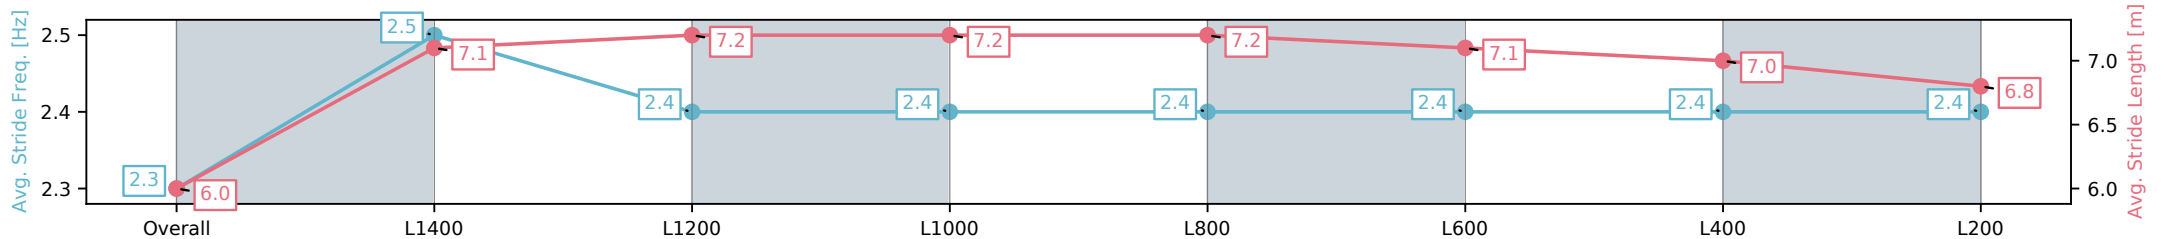

- [ ] Ranking at each section and finish
- :-:- No data available at this section
- NA No data available

Horse/Jockey Name	HIGHLAND BEAUTY/Ben Price
Finish Rank	7
Fastest Section Time (Section)	0:11.59 (L1200)
Top Speed [km/h] (Section)	64.9 (L1400)
Race State	Finished

Morphettville SA - Professional

Race 6: Metal-Link Legends Handicap - 1600m

26 October 2024 - 3:23PM

Track Rating: Good 4, Weather: Fine, Rail Position: +6m 1200m-W/  
Post, +3m Remainder

Section	Overall	L1400	L1200	L1000	L800	L600	L400	L200
Section Times	1:37.64 [7] (0:14.57)	1:23.06 [6] (0:11.67)	1:11.39 [8] (0:11.59)	0:59.80 [8] (0:11.79)	0:48.01 [8] (0:12.03)	0:35.98 [6] (0:12.02)	0:23.96 [6] (0:11.75)	0:12.21 [8] (0:12.21)
Average Speed [km/h]	49.5	62.7	62.8	61.1	60.9	61.1	61.6	59.0
Top Speed [km/h]	62.2	63.9	64.9	62.7	62.3	62.3	63.2	60.9
Avg. Dist. to Rail [m]	5.8	3.8	3.8	5.2	4.4	3.9	6.3	8.1
Avg. Stride Freq. [Hz]	2.3	2.5	2.4	2.4	2.4	2.4	2.4	2.4
Avg. Stride Length [m]	6.0	7.1	7.2	7.2	7.2	7.1	7.0	6.8