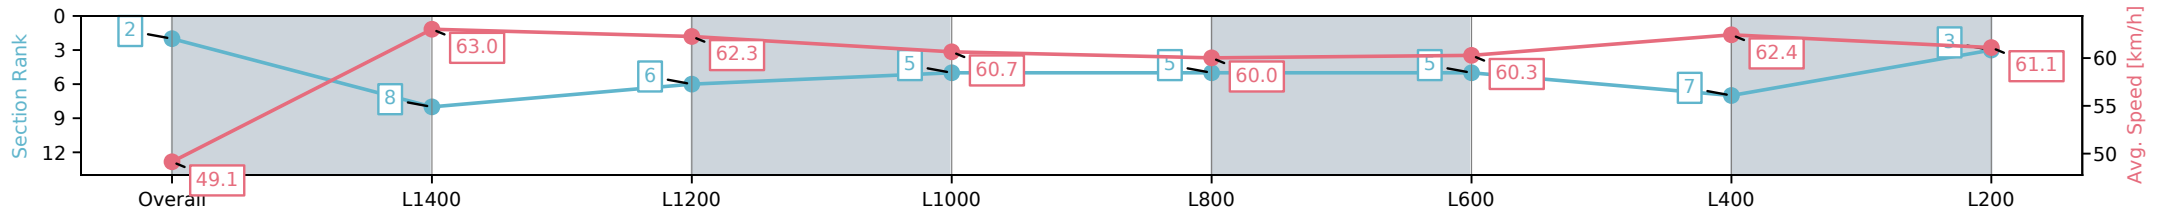

Morphettville SA - Professional

Race 6: Metal-Link Legends Handicap - 1600m

26 October 2024 - 3:23PM

Track Rating: Good 4, Weather: Fine, Rail Position: +6m 1200m-W/  
Post, +3m Remainder

Section	Overall	L1400	L1200	L1000	L800	L600	L400	L200
Section Times	1:37.04 [2] (0:14.66)	1:22.38 [8] (0:11.40)	1:10.98 [6] (0:11.60)	0:59.38 [5] (0:11.87)	0:47.51 [5] (0:12.10)	0:35.41 [5] (0:12.05)	0:23.36 [7] (0:11.56)	0:11.79 [3] (0:11.79)
Average Speed [km/h]	49.1	63.0	62.3	60.7	60.0	60.3	62.4	61.1
Top Speed [km/h]	63.1	63.6	63.5	61.8	61.6	61.2	63.4	63.5
Avg. Dist. to Rail [m]	1.2	0.4	0.8	2.3	2.4	1.9	3.1	4.7
Avg. Stride Freq. [Hz]	2.2	2.3	2.3	2.2	2.2	2.2	2.3	2.2
Avg. Stride Length [m]	6.1	7.7	7.6	7.6	7.6	7.6	7.6	7.6