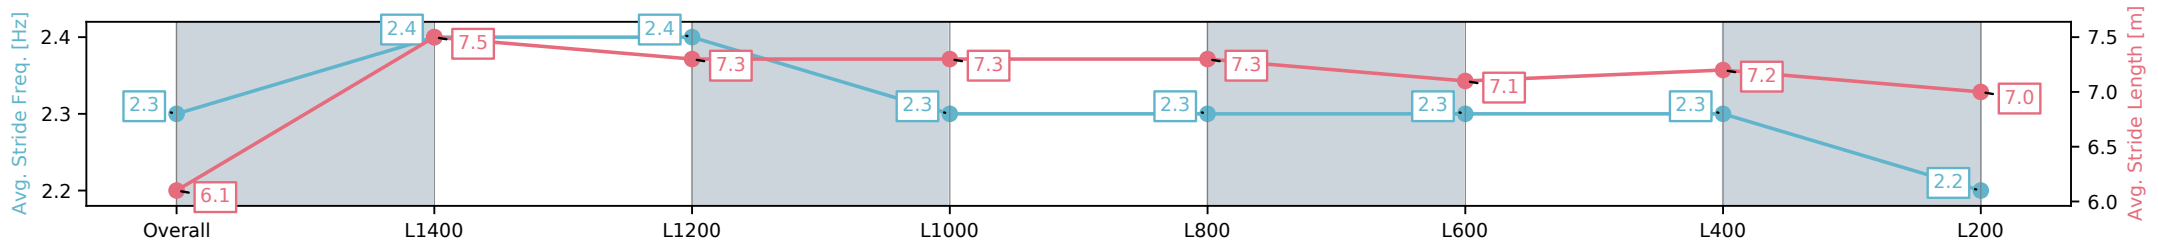

Morphettville SA - Professional

Race 6: Metal-Link Legends Handicap - 1600m

26 October 2024 - 3:23PM

Track Rating: Good 4, Weather: Fine, Rail Position: +6m 1200m-W/ Post, +3m Remainder

Section	Overall	L1400	L1200	L1000	L800	L600	L400	L200
Section Times	1:38.00 [9] (0:14.39)	1:23.61 [3] (0:11.17)	1:12.44 [1] (0:11.66)	1:00.78 [1] (0:11.94)	0:48.84 [1] (0:12.12)	0:36.72 [1] (0:12.10)	0:24.62 [2] (0:12.03)	0:12.59 [7] (0:12.59)
Average Speed [km/h]	50.1	64.4	62.0	60.3	59.9	59.8	60.0	57.2
Top Speed [km/h]	64.9	65.1	64.3	61.9	61.3	60.9	60.6	60.2
Avg. Dist. to Rail [m]	1.9	0.2	1.1	2.2	2.2	1.1	0.7	1.7
Avg. Stride Freq. [Hz]	2.3	2.4	2.4	2.3	2.3	2.3	2.3	2.2
Avg. Stride Length [m]	6.1	7.5	7.3	7.3	7.3	7.1	7.2	7.0

- [ ] Ranking at each section and finish
- :-:- No data available at this section
- NA No data available

Horse/Jockey Name	CORK HARBOUR/Alana Livesey
Finish Rank	10
Fastest Section Time (Section)	0:11.40 (L1400)
Top Speed [km/h] (Section)	65.4 (L1400)
Race State	Finished