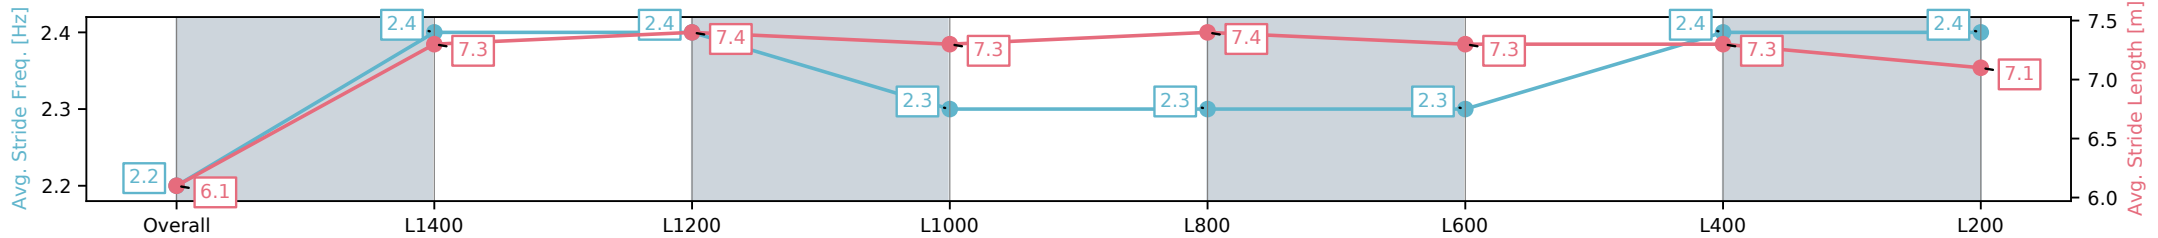

Morphettville SA - Professional

Race 6: Metal-Link Legends Handicap - 1600m

26 October 2024 - 3:23PM

Track Rating: Good 4, Weather: Fine, Rail Position: +6m 1200m-W/  
Post, +3m Remainder

Section	Overall	L1400	L1200	L1000	L800	L600	L400	L200
Section Times	1:37.15 [4] (0:14.65)	1:22.50 [7] (0:11.54)	1:10.96 [7] (0:11.60)	0:59.36 [7] (0:11.81)	0:47.55 [7] (0:12.16)	0:35.39 [9] (0:12.11)	0:23.28 [8] (0:11.41)	0:11.87 [5] (0:11.87)
Average Speed [km/h]	49.2	62.9	62.9	60.9	60.2	60.9	63.5	60.6
Top Speed [km/h]	62.7	64.3	65.6	62.6	62.0	62.1	64.7	62.5
Avg. Dist. to Rail [m]	3.4	2.1	3.9	4.4	4.1	4.7	6.0	7.4
Avg. Stride Freq. [Hz]	2.2	2.4	2.4	2.3	2.3	2.3	2.4	2.4
Avg. Stride Length [m]	6.1	7.3	7.4	7.3	7.4	7.3	7.3	7.1