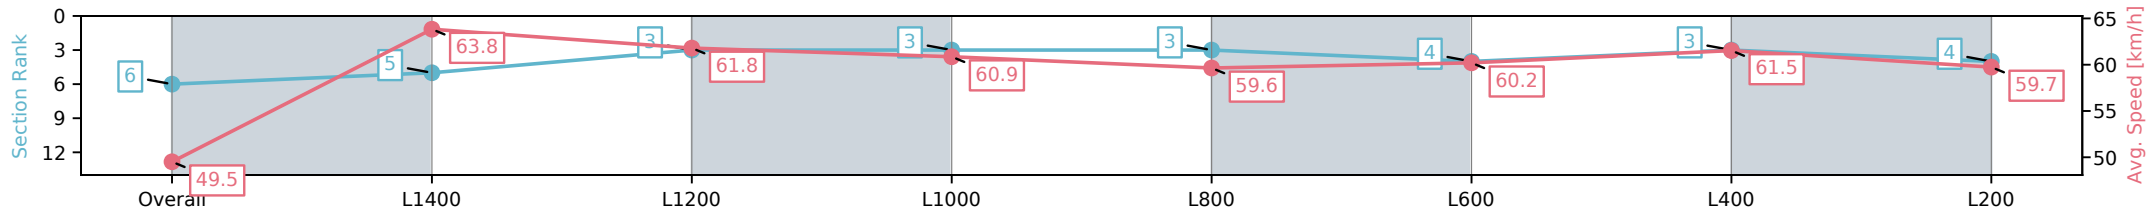

Morphettville SA - Professional

Race 6: Metal-Link Legends Handicap - 1600m

26 October 2024 - 3:23PM

Track Rating: Good 4, Weather: Fine, Rail Position: +6m 1200m-W/ Post, +3m Remainder

Section	Overall	L1400	L1200	L1000	L800	L600	L400	L200
Section Times	1:37.31 [6] (0:14.56)	1:22.75 [5] (0:11.27)	1:11.48 [3] (0:11.71)	0:59.77 [3] (0:11.81)	0:47.96 [3] (0:12.19)	0:35.77 [4] (0:12.02)	0:23.75 [3] (0:11.70)	0:12.05 [4] (0:12.05)
Average Speed [km/h]	49.5	63.8	61.8	60.9	59.6	60.2	61.5	59.7
Top Speed [km/h]	63.3	64.8	63.5	62.3	61.6	61.4	63.3	62.1
Avg. Dist. to Rail [m]	1.3	0.2	1.4	2.6	2.1	1.0	0.9	1.3
Avg. Stride Freq. [Hz]	2.2	2.4	2.4	2.3	2.3	2.3	2.4	2.4
Avg. Stride Length [m]	6.1	7.3	7.2	7.2	7.1	7.2	7.2	7.1

- [ ] Ranking at each section and finish
- :-:- No data available at this section
- NA No data available

Horse/Jockey Name	HIGHLAND BEAUTY/Ben Price
Finish Rank	7
Fastest Section Time (Section)	0:11.59 (L1200)
Top Speed [km/h] (Section)	64.9 (L1400)
Race State	Finished