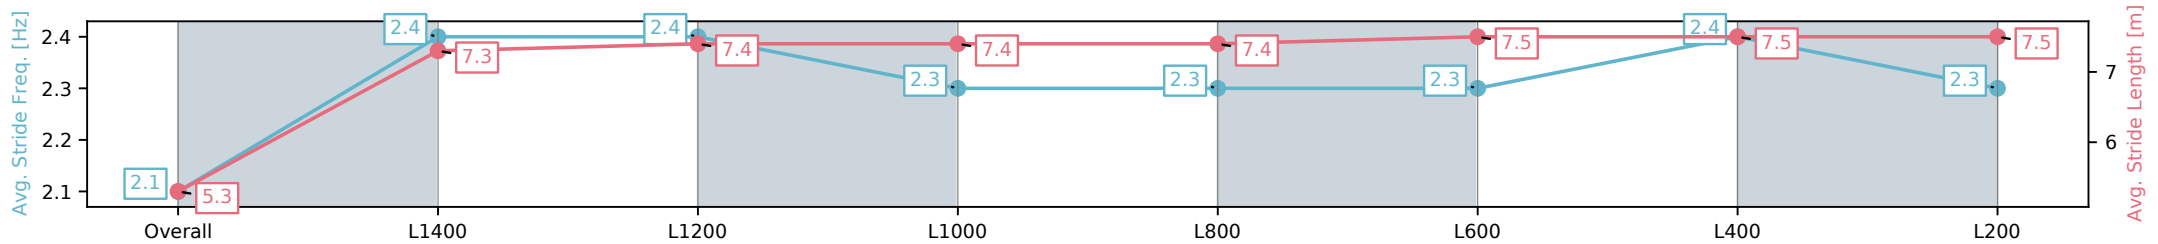

Morphettville SA - Professional

Race 4: Winning Edge Presentations Handicap - 1517m

26 October 2024 - 2:12PM

Track Rating: Good 4, Weather: Fine, Rail Position: +6m 1200m-W/
Post, +3m Remainder

Section	Overall	L1400	L1200	L1000	L800	L600	L400	L200
Section Times	1:31.76 [3] (0:10.44)	1:21.32 [7] (0:11.66)	1:09.66 [7] (0:11.43)	0:58.23 [7] (0:11.83)	0:46.40 [7] (0:11.80)	0:34.60 [7] (0:11.70)	0:22.90 [7] (0:11.28)	0:11.61 [6] (0:11.61)
Average Speed [km/h]	40.3	62.1	63.4	60.9	61.5	62.6	64.2	62.1
Top Speed [km/h]	60.7	63.0	65.2	62.0	62.4	63.7	66.0	65.0
Avg. Dist. to Rail [m]	4.4	1.2	1.9	2.5	2.1	3.1	8.3	9.0
Avg. Stride Freq. [Hz]	2.1	2.4	2.4	2.3	2.3	2.3	2.4	2.3
Avg. Stride Length [m]	5.3	7.3	7.4	7.4	7.4	7.5	7.5	7.5