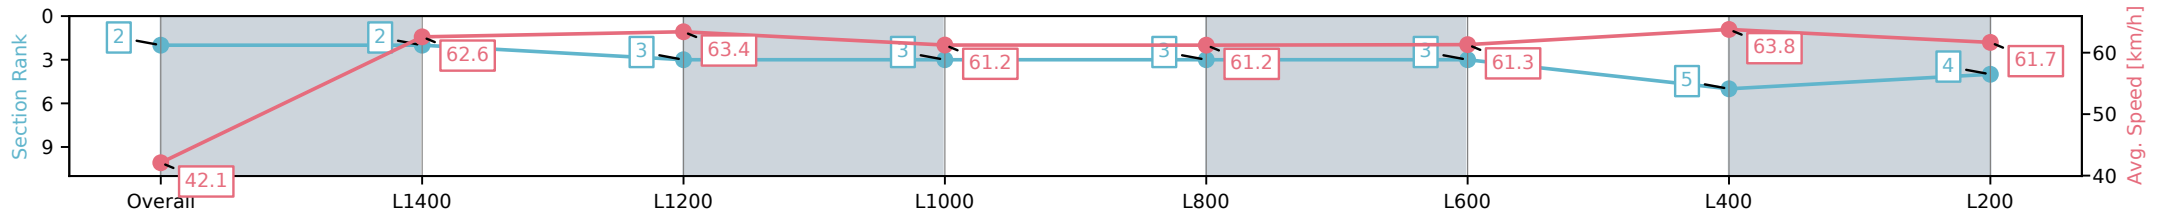

Morphettville SA - Professional

Race 4: Winning Edge Presentations Handicap - 1517m

26 October 2024 - 2:12PM

Track Rating: Good 4, Weather: Fine, Rail Position: +6m 1200m-W/
Post, +3m Remainder

Section	Overall	L1400	L1200	L1000	L800	L600	L400	L200
Section Times	1:31.65 [2] (0:10.00)	1:21.65 [2] (0:11.61)	1:10.04 [3] (0:11.47)	0:58.57 [3] (0:11.76)	0:46.81 [3] (0:11.89)	0:34.92 [3] (0:11.90)	0:23.02 [5] (0:11.36)	0:11.66 [4] (0:11.66)
Average Speed [km/h]	42.1	62.6	63.4	61.2	61.2	61.3	63.8	61.7
Top Speed [km/h]	61.5	63.9	64.9	62.9	61.7	62.2	64.9	64.7
Avg. Dist. to Rail [m]	5.5	2.2	2.9	3.0	2.4	2.8	5.1	5.1
Avg. Stride Freq. [Hz]	2.4	2.5	2.4	2.3	2.3	2.3	2.4	2.3
Avg. Stride Length [m]	4.9	7.1	7.3	7.3	7.3	7.3	7.2	7.4