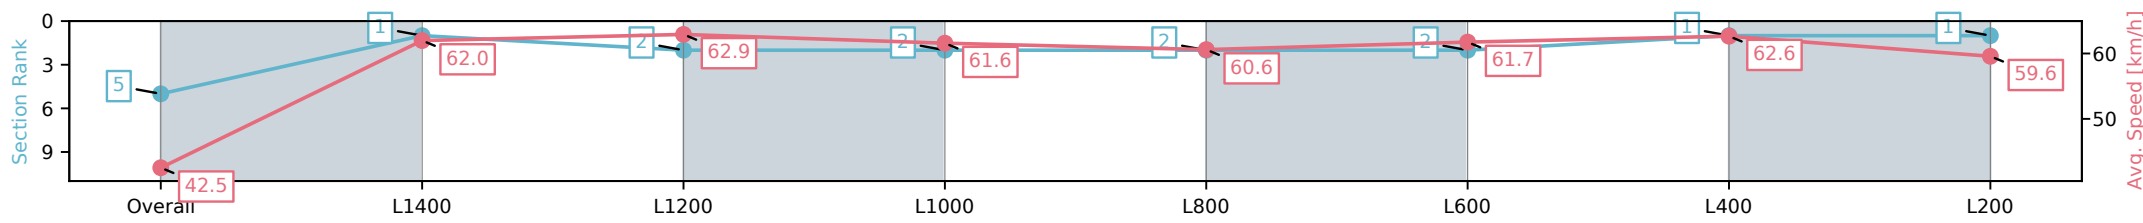

Morphettville SA - Professional

Race 4: Winning Edge Presentations Handicap - 1517m

26 October 2024 - 2:12PM

Track Rating: Good 4, Weather: Fine, Rail Position: +6m 1200m-W/
Post, +3m Remainder

Section	Overall	L1400	L1200	L1000	L800	L600	L400	L200
Section Times	1:31.88 [5] (0:09.91)	1:21.97 [1] (0:11.63)	1:10.34 [2] (0:11.47)	0:58.87 [2] (0:11.70)	0:47.17 [2] (0:11.88)	0:35.29 [2] (0:11.72)	0:23.57 [1] (0:11.48)	0:12.09 [1] (0:12.09)
Average Speed [km/h]	42.5	62.0	62.9	61.6	60.6	61.7	62.6	59.6
Top Speed [km/h]	60.9	63.3	64.2	62.8	61.7	62.5	64.2	62.0
Avg. Dist. to Rail [m]	3.3	0.6	0.8	1.4	0.7	0.5	0.6	1.2
Avg. Stride Freq. [Hz]	2.2	2.4	2.4	2.3	2.3	2.4	2.4	2.3
Avg. Stride Length [m]	5.4	7.2	7.3	7.3	7.3	7.2	7.2	7.1