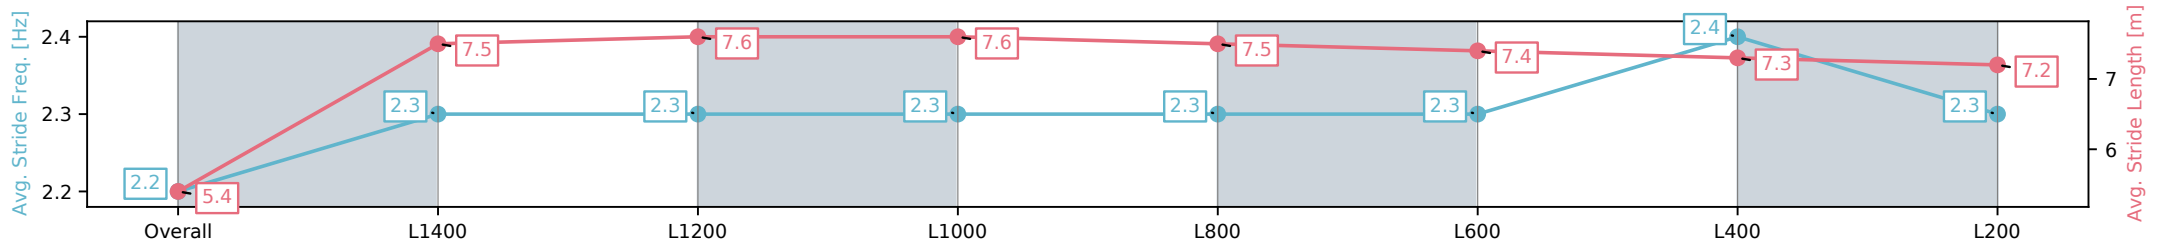

Morphettville SA - Professional

Race 4: Winning Edge Presentations Handicap - 1517m

26 October 2024 - 2:12PM

Track Rating: Good 4, Weather: Fine, Rail Position: +6m 1200m-W/ Post, +3m Remainder

Section	Overall	L1400	L1200	L1000	L800	L600	L400	L200
Section Times	1:32.00 [6] (0:10.08)	1:21.92 [5] (0:11.72)	1:10.20 [5] (0:11.46)	0:58.74 [4] (0:11.70)	0:47.04 [4] (0:11.77)	0:35.27 [4] (0:11.64)	0:23.63 [2] (0:11.51)	0:12.12 [2] (0:12.12)
Average Speed [km/h]	41.8	62.0	63.1	61.6	61.3	61.8	62.7	59.3
Top Speed [km/h]	62.2	62.8	64.2	62.7	62.1	62.3	64.5	62.2
Avg. Dist. to Rail [m]	4.5	1.7	1.8	1.7	0.7	0.2	1.7	3.1
Avg. Stride Freq. [Hz]	2.2	2.3	2.3	2.3	2.3	2.3	2.4	2.3
Avg. Stride Length [m]	5.4	7.5	7.6	7.6	7.5	7.4	7.3	7.2

- [] Ranking at each section and finish
- :-:- No data available at this section
- NA No data available

Horse/Jockey Name	PRETENTIOUS LASS/Rochelle Milnes
Finish Rank	7
Fastest Section Time (Section)	0:11.31 (L400)
Top Speed [km/h] (Section)	65.5 (L400)
Race State	Finished