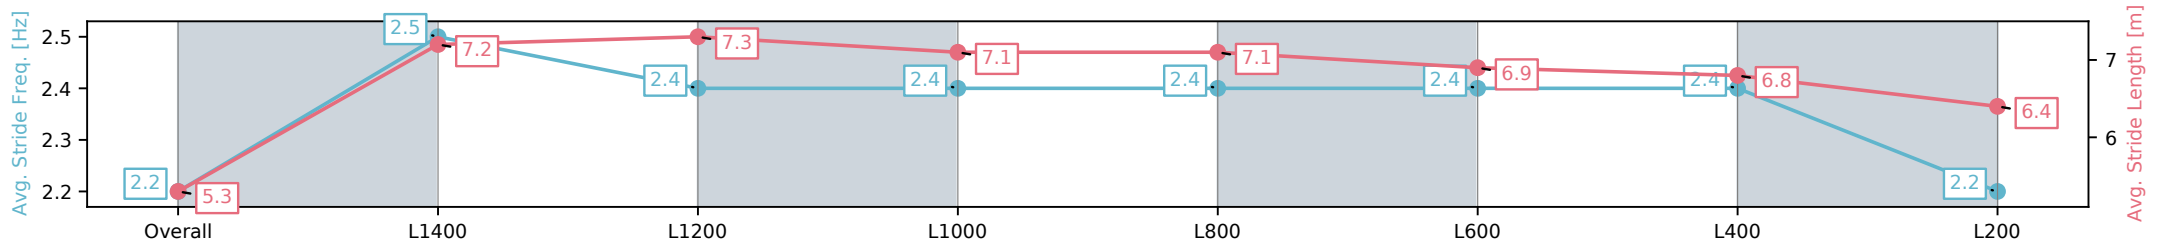

Morphettville SA - Professional

Race 4: Winning Edge Presentations Handicap - 1517m

26 October 2024 - 2:12PM

Track Rating: Good 4, Weather: Fine, Rail Position: +6m 1200m-W/
Post, +3m Remainder

Section	Overall	L1400	L1200	L1000	L800	L600	L400	L200
Section Times	1:35.11 [8] (0:10.02)	1:25.09 [3] (0:11.50)	1:13.59 [1] (0:11.32)	1:02.27 [1] (0:11.80)	0:50.47 [1] (0:11.92)	0:38.55 [1] (0:11.91)	0:26.64 [3] (0:12.34)	0:14.30 [8] (0:14.30)
Average Speed [km/h]	42.0	63.5	64.1	61.0	60.9	61.1	58.6	50.3
Top Speed [km/h]	60.8	65.0	65.0	62.3	61.7	62.6	60.3	55.4
Avg. Dist. to Rail [m]	7.6	3.5	2.3	2.5	2.3	2.1	2.9	5.1
Avg. Stride Freq. [Hz]	2.2	2.5	2.4	2.4	2.4	2.4	2.4	2.2
Avg. Stride Length [m]	5.3	7.2	7.3	7.1	7.1	6.9	6.8	6.4

- [] Ranking at each section and finish
- :-:- No data available at this section
- NA No data available