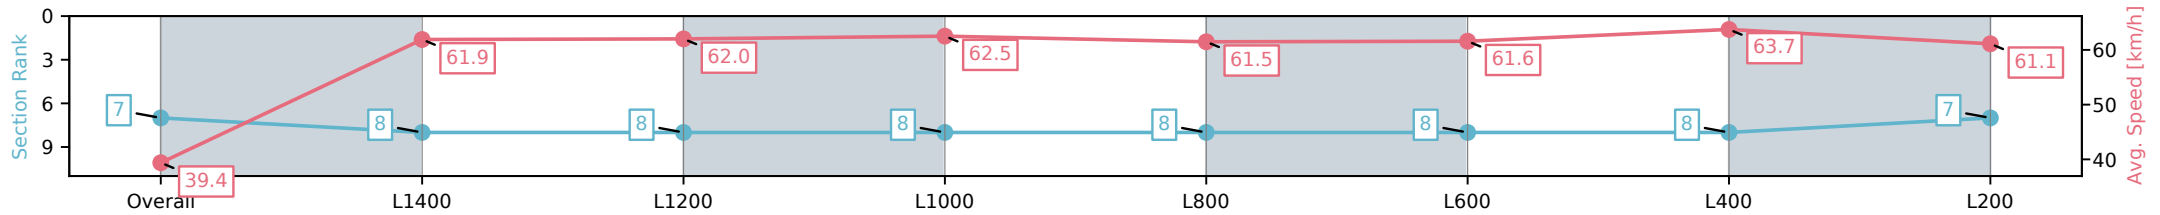

Morphettville SA - Professional

Race 4: Winning Edge Presentations Handicap - 1517m

26 October 2024 - 2:12PM

Track Rating: Good 4, Weather: Fine, Rail Position: +6m 1200m-W/ Post, +3m Remainder

Section	Overall	L1400	L1200	L1000	L800	L600	L400	L200
Section Times	1:32.07 [7] (0:10.73)	1:21.34 [8] (0:11.64)	1:09.70 [8] (0:11.61)	0:58.09 [8] (0:11.52)	0:46.57 [8] (0:11.71)	0:34.86 [8] (0:11.76)	0:23.10 [8] (0:11.31)	0:11.79 [7] (0:11.79)
Average Speed [km/h]	39.4	61.9	62.0	62.5	61.5	61.6	63.7	61.1
Top Speed [km/h]	59.6	63.3	63.4	64.3	62.6	63.5	65.5	64.1
Avg. Dist. to Rail [m]	5.2	0.4	0.4	1.2	0.4	0.9	4.9	6.7
Avg. Stride Freq. [Hz]	2.5	2.6	2.6	2.5	2.6	2.6	2.6	2.6
Avg. Stride Length [m]	4.5	6.6	6.6	6.8	6.6	6.6	6.4	6.6