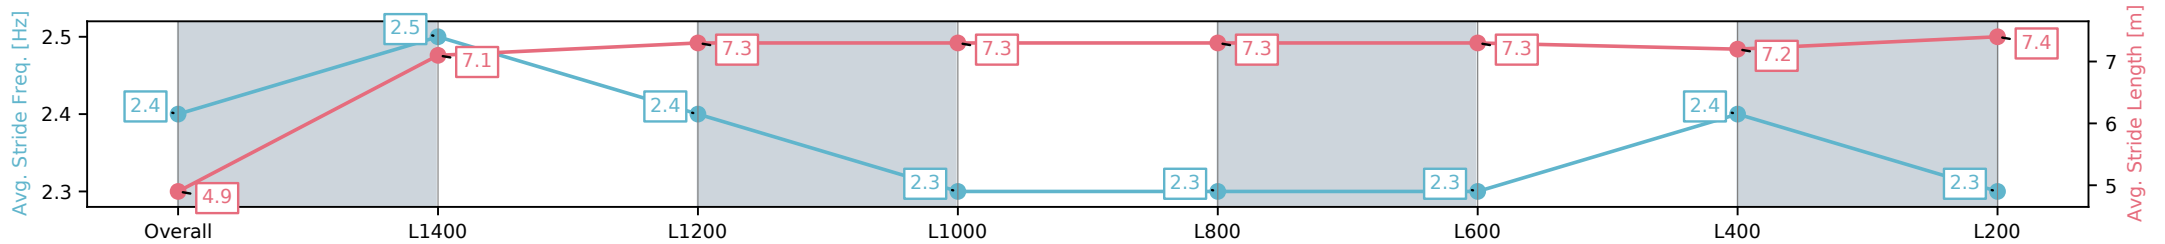

Morphettville SA - Professional

Race 4: Winning Edge Presentations Handicap - 1517m

26 October 2024 - 2:12PM

Track Rating: Good 4, Weather: Fine, Rail Position: +6m 1200m-W/
Post, +3m Remainder

Section	Overall	L1400	L1200	L1000	L800	L600	L400	L200
Section Times	1:31.65 [2] (0:10.00)	1:21.65 [2] (0:11.61)	1:10.04 [3] (0:11.47)	0:58.57 [3] (0:11.76)	0:46.81 [3] (0:11.89)	0:34.92 [3] (0:11.90)	0:23.02 [5] (0:11.36)	0:11.66 [4] (0:11.66)
Average Speed [km/h]	42.1	62.6	63.4	61.2	61.2	61.3	63.8	61.7
Top Speed [km/h]	61.5	63.9	64.9	62.9	61.7	62.2	64.9	64.7
Avg. Dist. to Rail [m]	5.5	2.2	2.9	3.0	2.4	2.8	5.1	5.1
Avg. Stride Freq. [Hz]	2.4	2.5	2.4	2.3	2.3	2.3	2.4	2.3
Avg. Stride Length [m]	4.9	7.1	7.3	7.3	7.3	7.3	7.2	7.4