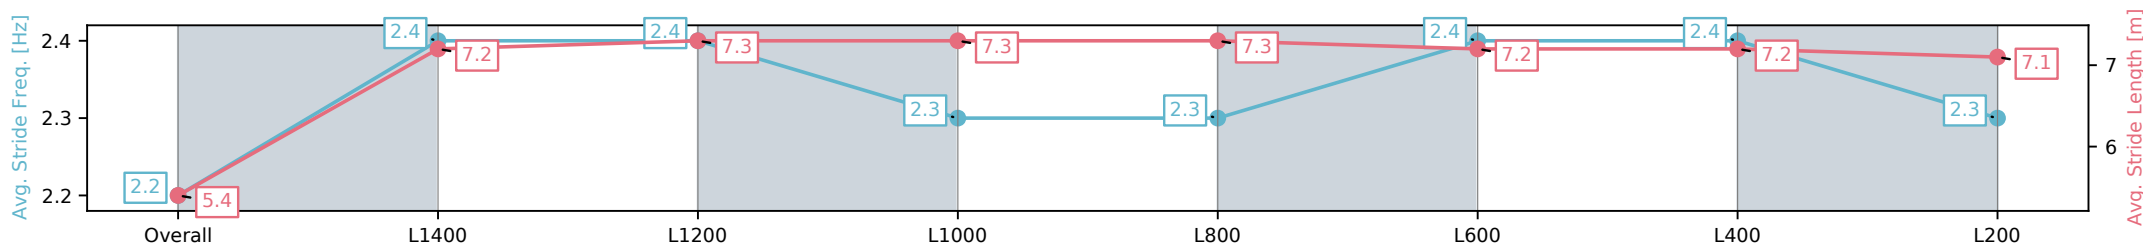

Morphettville SA - Professional

Race 4: Winning Edge Presentations Handicap - 1517m

26 October 2024 - 2:12PM

Track Rating: Good 4, Weather: Fine, Rail Position: +6m 1200m-W/
Post, +3m Remainder

Section	Overall	L1400	L1200	L1000	L800	L600	L400	L200
Section Times	1:31.88 [5] (0:09.91)	1:21.97 [1] (0:11.63)	1:10.34 [2] (0:11.47)	0:58.87 [2] (0:11.70)	0:47.17 [2] (0:11.88)	0:35.29 [2] (0:11.72)	0:23.57 [1] (0:11.48)	0:12.09 [1] (0:12.09)
Average Speed [km/h]	42.5	62.0	62.9	61.6	60.6	61.7	62.6	59.6
Top Speed [km/h]	60.9	63.3	64.2	62.8	61.7	62.5	64.2	62.0
Avg. Dist. to Rail [m]	3.3	0.6	0.8	1.4	0.7	0.5	0.6	1.2
Avg. Stride Freq. [Hz]	2.2	2.4	2.4	2.3	2.3	2.4	2.4	2.3
Avg. Stride Length [m]	5.4	7.2	7.3	7.3	7.3	7.2	7.2	7.1