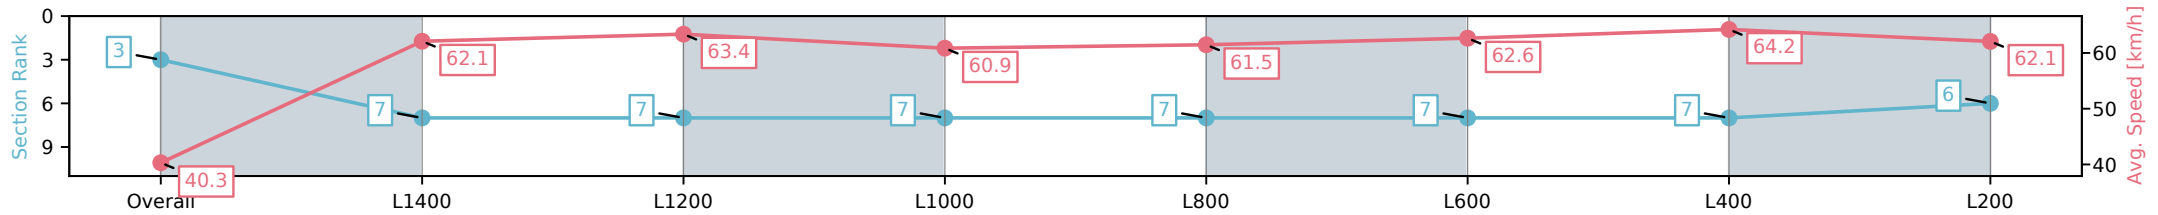

Morphettville SA - Professional

Race 4: Winning Edge Presentations Handicap - 1517m

26 October 2024 - 2:12PM

Track Rating: Good 4, Weather: Fine, Rail Position: +6m 1200m-W/
Post, +3m Remainder

Section	Overall	L1400	L1200	L1000	L800	L600	L400	L200
Section Times	1:31.76 [3] (0:10.44)	1:21.32 [7] (0:11.66)	1:09.66 [7] (0:11.43)	0:58.23 [7] (0:11.83)	0:46.40 [7] (0:11.80)	0:34.60 [7] (0:11.70)	0:22.90 [7] (0:11.28)	0:11.61 [6] (0:11.61)
Average Speed [km/h]	40.3	62.1	63.4	60.9	61.5	62.6	64.2	62.1
Top Speed [km/h]	60.7	63.0	65.2	62.0	62.4	63.7	66.0	65.0
Avg. Dist. to Rail [m]	4.4	1.2	1.9	2.5	2.1	3.1	8.3	9.0
Avg. Stride Freq. [Hz]	2.1	2.4	2.4	2.3	2.3	2.3	2.4	2.3
Avg. Stride Length [m]	5.3	7.3	7.4	7.4	7.4	7.5	7.5	7.5