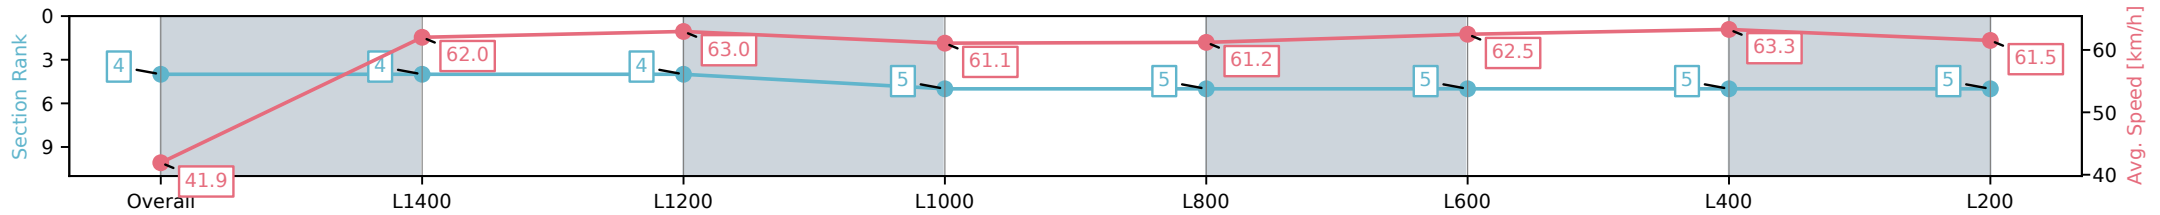

Morphettville SA - Professional

Race 4: Winning Edge Presentations Handicap - 1517m

26 October 2024 - 2:12PM

Track Rating: Good 4, Weather: Fine, Rail Position: +6m 1200m-W/
Post, +3m Remainder

Section	Overall	L1400	L1200	L1000	L800	L600	L400	L200
Section Times	1:31.79 [4] (0:10.04)	1:21.75 [4] (0:11.74)	1:10.01 [4] (0:11.50)	0:58.51 [5] (0:11.79)	0:46.72 [5] (0:11.89)	0:34.83 [5] (0:11.67)	0:23.16 [5] (0:11.45)	0:11.71 [5] (0:11.71)
Average Speed [km/h]	41.9	62.0	63.0	61.1	61.2	62.5	63.3	61.5
Top Speed [km/h]	60.3	64.0	64.7	62.3	62.8	63.1	64.0	64.1
Avg. Dist. to Rail [m]	7.1	2.4	1.8	2.4	2.6	2.6	6.5	7.2
Avg. Stride Freq. [Hz]	2.3	2.3	2.3	2.3	2.3	2.3	2.4	2.3
Avg. Stride Length [m]	5.1	7.3	7.5	7.4	7.5	7.5	7.4	7.3