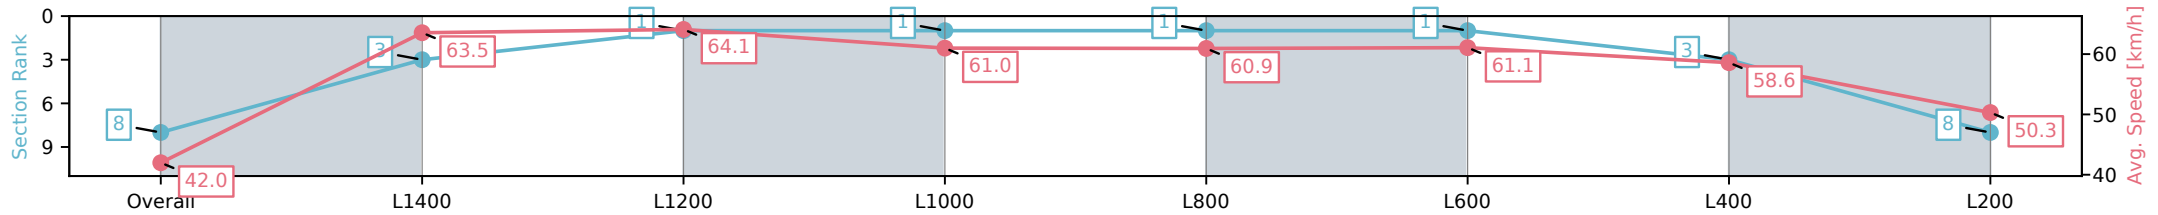

Morphettville SA - Professional

Race 4: Winning Edge Presentations Handicap - 1517m

26 October 2024 - 2:12PM

Track Rating: Good 4, Weather: Fine, Rail Position: +6m 1200m-W/
Post, +3m Remainder

Section	Overall	L1400	L1200	L1000	L800	L600	L400	L200
Section Times	1:35.11 [8] (0:10.02)	1:25.09 [3] (0:11.50)	1:13.59 [1] (0:11.32)	1:02.27 [1] (0:11.80)	0:50.47 [1] (0:11.92)	0:38.55 [1] (0:11.91)	0:26.64 [3] (0:12.34)	0:14.30 [8] (0:14.30)
Average Speed [km/h]	42.0	63.5	64.1	61.0	60.9	61.1	58.6	50.3
Top Speed [km/h]	60.8	65.0	65.0	62.3	61.7	62.6	60.3	55.4
Avg. Dist. to Rail [m]	7.6	3.5	2.3	2.5	2.3	2.1	2.9	5.1
Avg. Stride Freq. [Hz]	2.2	2.5	2.4	2.4	2.4	2.4	2.4	2.2
Avg. Stride Length [m]	5.3	7.2	7.3	7.1	7.1	6.9	6.8	6.4

- [] Ranking at each section and finish
- :-:- No data available at this section
- NA No data available