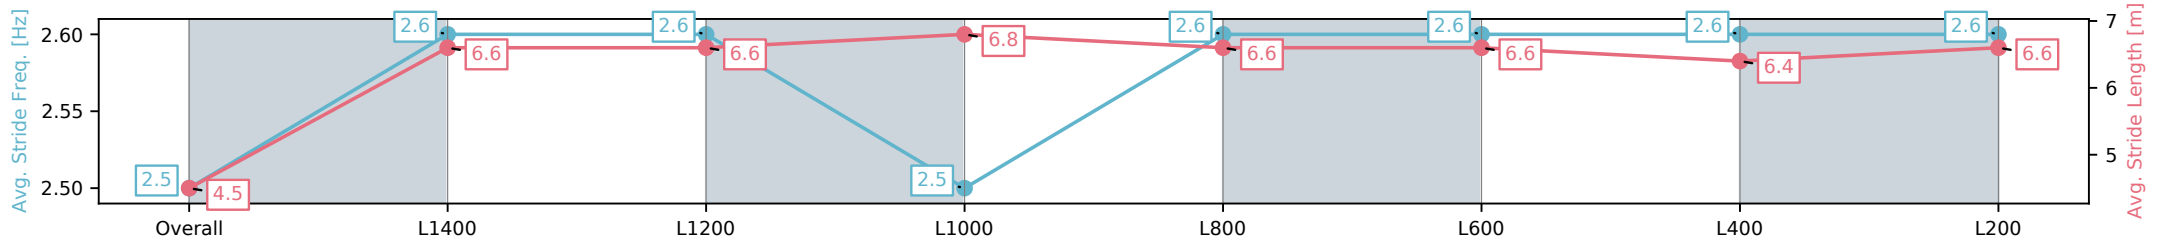

Morphettville SA - Professional

Race 4: Winning Edge Presentations Handicap - 1517m

26 October 2024 - 2:12PM

Track Rating: Good 4, Weather: Fine, Rail Position: +6m 1200m-W/ Post, +3m Remainder

Section	Overall	L1400	L1200	L1000	L800	L600	L400	L200
Section Times	1:32.07 [7] (0:10.73)	1:21.34 [8] (0:11.64)	1:09.70 [8] (0:11.61)	0:58.09 [8] (0:11.52)	0:46.57 [8] (0:11.71)	0:34.86 [8] (0:11.76)	0:23.10 [8] (0:11.31)	0:11.79 [7] (0:11.79)
Average Speed [km/h]	39.4	61.9	62.0	62.5	61.5	61.6	63.7	61.1
Top Speed [km/h]	59.6	63.3	63.4	64.3	62.6	63.5	65.5	64.1
Avg. Dist. to Rail [m]	5.2	0.4	0.4	1.2	0.4	0.9	4.9	6.7
Avg. Stride Freq. [Hz]	2.5	2.6	2.6	2.5	2.6	2.6	2.6	2.6
Avg. Stride Length [m]	4.5	6.6	6.6	6.8	6.6	6.6	6.4	6.6