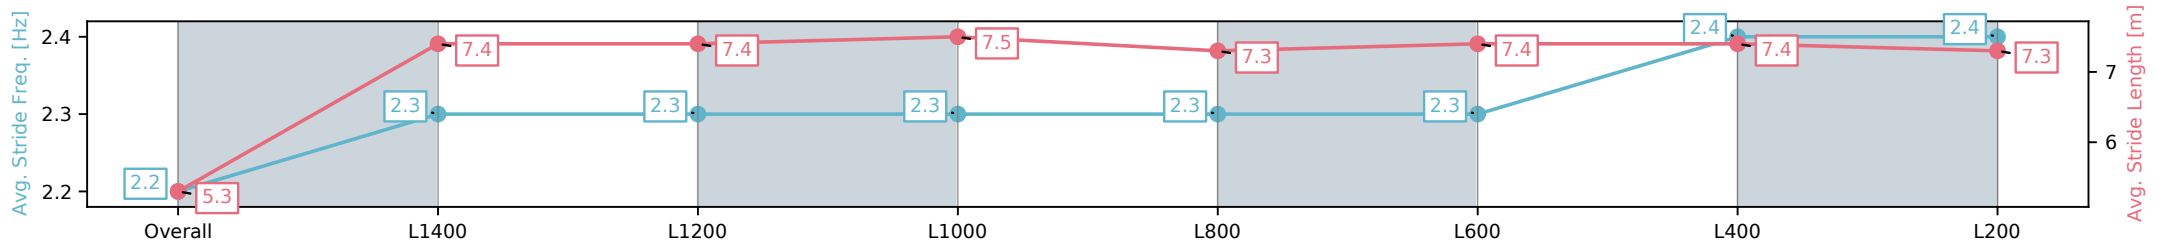

26 October 2024 - 2:12PM

Track Rating: Good 4, Weather: Fine, Rail Position: +6m 1200m-W/
Post, +3m Remainder

Section	Overall	L1400	L1200	L1000	L800	L600	L400	L200
Section Times	1:31.44 [1] (0:10.19)	1:21.25 [6] (0:11.80)	1:09.45 [6] (0:11.51)	0:57.94 [6] (0:11.72)	0:46.22 [6] (0:11.76)	0:34.46 [6] (0:11.64)	0:22.82 [4] (0:11.32)	0:11.50 [3] (0:11.50)
Average Speed [km/h]	41.4	61.1	62.6	61.5	61.6	62.4	63.7	62.7
Top Speed [km/h]	59.9	62.1	63.4	62.6	62.7	63.0	66.2	65.8
Avg. Dist. to Rail [m]	2.6	0.3	0.7	1.5	1.6	1.5	3.0	2.9
Avg. Stride Freq. [Hz]	2.2	2.3	2.3	2.3	2.3	2.3	2.4	2.4
Avg. Stride Length [m]	5.3	7.4	7.4	7.5	7.3	7.4	7.4	7.3