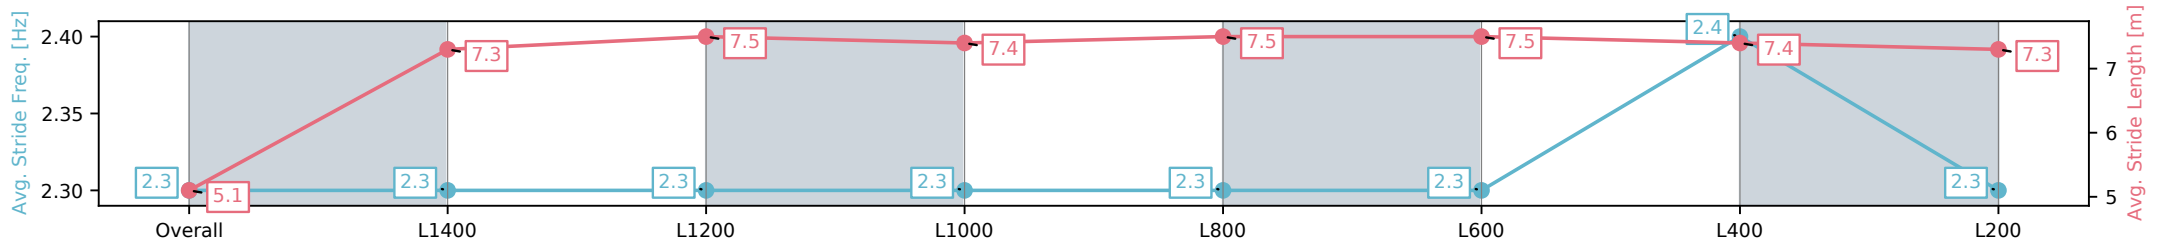

Morphettville SA - Professional

Race 4: Winning Edge Presentations Handicap - 1517m

26 October 2024 - 2:12PM

Track Rating: Good 4, Weather: Fine, Rail Position: +6m 1200m-W/
Post, +3m Remainder

Section	Overall	L1400	L1200	L1000	L800	L600	L400	L200
Section Times	1:31.79 [4] (0:10.04)	1:21.75 [4] (0:11.74)	1:10.01 [4] (0:11.50)	0:58.51 [5] (0:11.79)	0:46.72 [5] (0:11.89)	0:34.83 [5] (0:11.67)	0:23.16 [5] (0:11.45)	0:11.71 [5] (0:11.71)
Average Speed [km/h]	41.9	62.0	63.0	61.1	61.2	62.5	63.3	61.5
Top Speed [km/h]	60.3	64.0	64.7	62.3	62.8	63.1	64.0	64.1
Avg. Dist. to Rail [m]	7.1	2.4	1.8	2.4	2.6	2.6	6.5	7.2
Avg. Stride Freq. [Hz]	2.3	2.3	2.3	2.3	2.3	2.3	2.4	2.3
Avg. Stride Length [m]	5.1	7.3	7.5	7.4	7.5	7.5	7.4	7.3

- [] Ranking at each section and finish
- :-:- No data available at this section
- NA No data available

Horse/Jockey Name	NULLIFY/Ben Price
Finish Rank	5
Fastest Section Time (Section)	0:11.47 (L1200)
Top Speed [km/h] (Section)	64.2 (L1200)
Race State	Finished