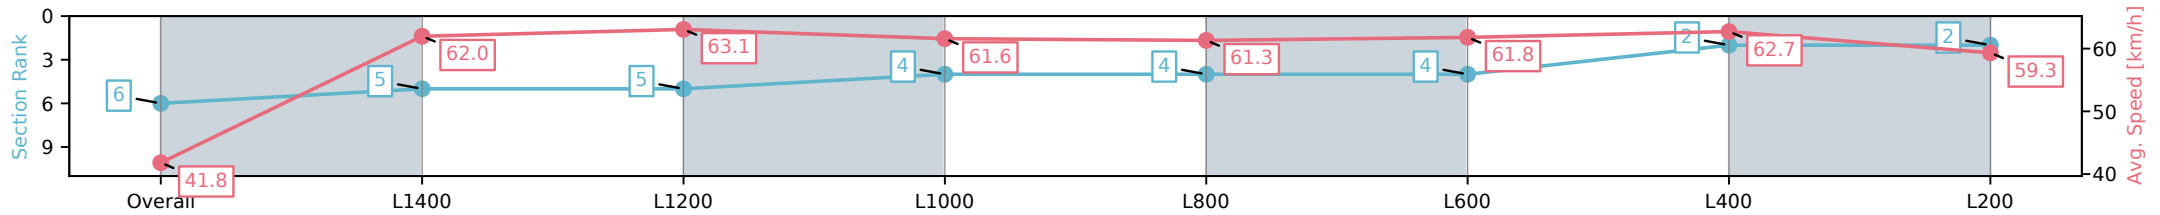

Morphettville SA - Professional

Race 4: Winning Edge Presentations Handicap - 1517m

26 October 2024 - 2:12PM

Track Rating: Good 4, Weather: Fine, Rail Position: +6m 1200m-W/ Post, +3m Remainder

Section	Overall	L1400	L1200	L1000	L800	L600	L400	L200
Section Times	1:32.00 [6] (0:10.08)	1:21.92 [5] (0:11.72)	1:10.20 [5] (0:11.46)	0:58.74 [4] (0:11.70)	0:47.04 [4] (0:11.77)	0:35.27 [4] (0:11.64)	0:23.63 [2] (0:11.51)	0:12.12 [2] (0:12.12)
Average Speed [km/h]	41.8	62.0	63.1	61.6	61.3	61.8	62.7	59.3
Top Speed [km/h]	62.2	62.8	64.2	62.7	62.1	62.3	64.5	62.2
Avg. Dist. to Rail [m]	4.5	1.7	1.8	1.7	0.7	0.2	1.7	3.1
Avg. Stride Freq. [Hz]	2.2	2.3	2.3	2.3	2.3	2.3	2.4	2.3
Avg. Stride Length [m]	5.4	7.5	7.6	7.6	7.5	7.4	7.3	7.2