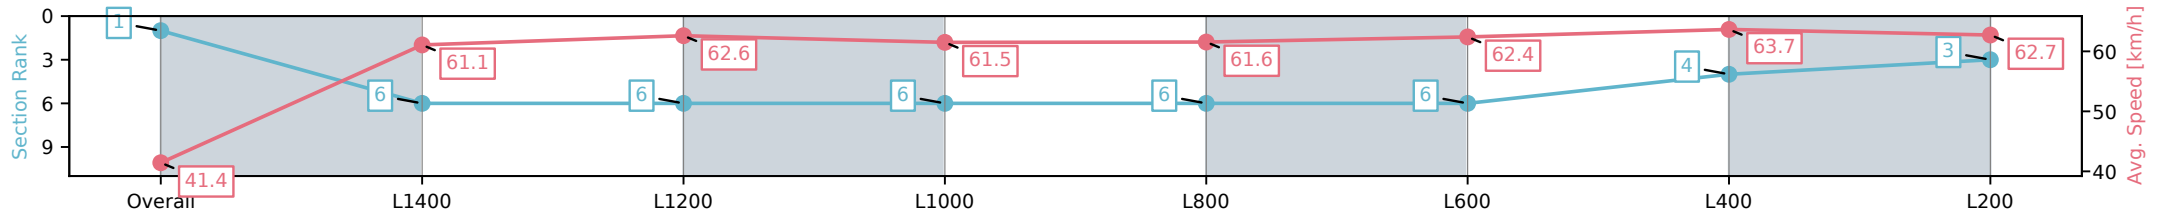

26 October 2024 - 2:12PM

Track Rating: Good 4, Weather: Fine, Rail Position: +6m 1200m-W/
Post, +3m Remainder

Section	Overall	L1400	L1200	L1000	L800	L600	L400	L200
Section Times	1:31.44 [1] (0:10.19)	1:21.25 [6] (0:11.80)	1:09.45 [6] (0:11.51)	0:57.94 [6] (0:11.72)	0:46.22 [6] (0:11.76)	0:34.46 [6] (0:11.64)	0:22.82 [4] (0:11.32)	0:11.50 [3] (0:11.50)
Average Speed [km/h]	41.4	61.1	62.6	61.5	61.6	62.4	63.7	62.7
Top Speed [km/h]	59.9	62.1	63.4	62.6	62.7	63.0	66.2	65.8
Avg. Dist. to Rail [m]	2.6	0.3	0.7	1.5	1.6	1.5	3.0	2.9
Avg. Stride Freq. [Hz]	2.2	2.3	2.3	2.3	2.3	2.3	2.4	2.4
Avg. Stride Length [m]	5.3	7.4	7.4	7.5	7.3	7.4	7.4	7.3