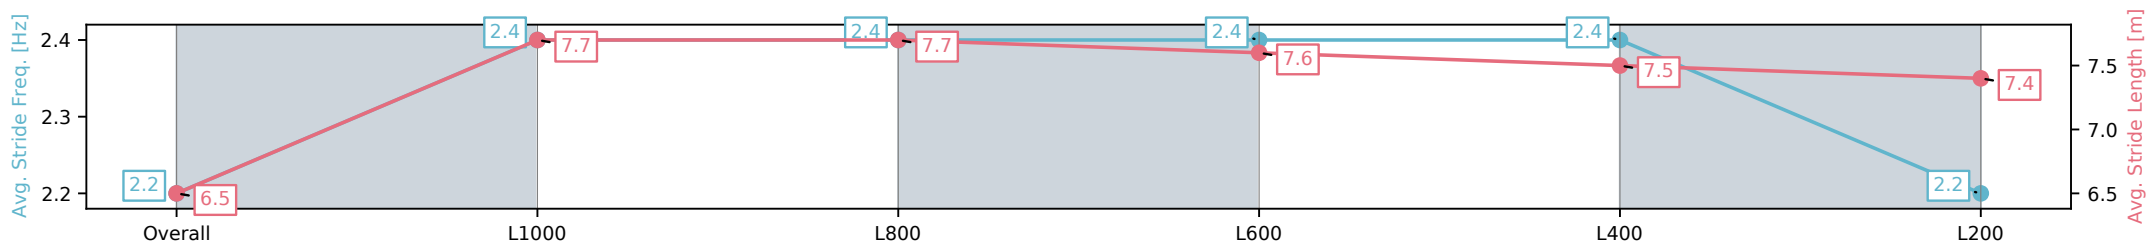

- [] Ranking at each section and finish
- :-:- No data available at this section
- NA No data available

Horse/Jockey Name	STRUCK BY/Rochelle Milnes
Finish Rank	6
Fastest Section Time (Section)	0:10.84 (L1000)
Top Speed [km/h] (Section)	67.7 (L800)
Race State	Finished

Morphettville SA - Professional

Race 3: Sportsbet Fast Form Handicap (Heat of Sportsbet Gytrash Series) - 1200m

26 October 2024 - 1:37PM

Track Rating: Good 4, Weather: Fine, Rail Position: +6m 1200m-W/ Post, +3m Remainder

Section	Overall	L1000	L800	L600	L400	L200
Section Times	1:10.22 [6] (0:13.93)	0:56.29 [3] (0:10.84)	0:45.45 [3] (0:11.08)	0:34.37 [4] (0:10.98)	0:23.39 [4] (0:11.24)	0:12.15 [5] (0:12.15)
Average Speed [km/h]	51.7	66.3	65.4	66.1	64.4	59.2
Top Speed [km/h]	67.3	67.7	66.5	67.7	65.7	62.5
Avg. Dist. to Rail [m]	5.0	2.3	1.5	1.7	3.7	4.5
Avg. Stride Freq. [Hz]	2.2	2.4	2.4	2.4	2.4	2.2
Avg. Stride Length [m]	6.5	7.7	7.7	7.6	7.5	7.4