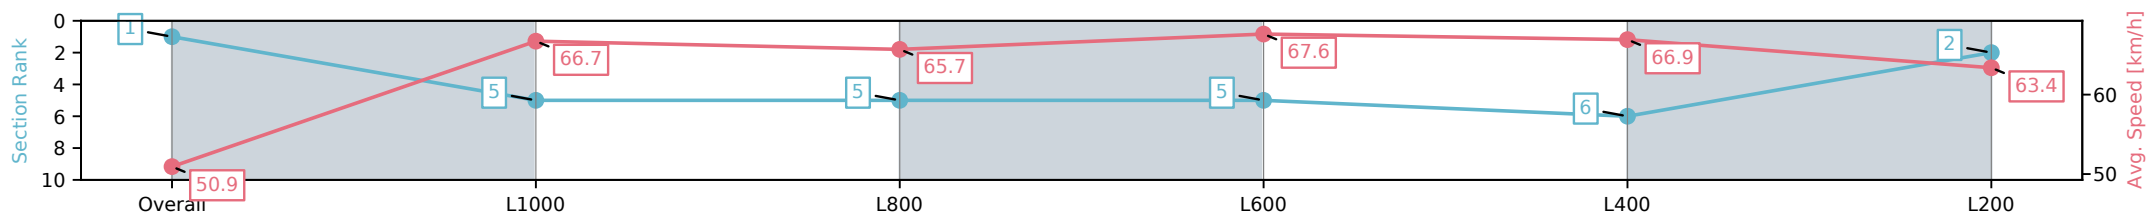

26 October 2024 - 1:37PM

Track Rating: Good 4, Weather: Fine, Rail Position: +6m 1200m-W/ Post, +3m Remainder

Section	Overall	L1000	L800	L600	L400	L200
Section Times	1:09.09 [1] (0:14.13)	0:54.96 [5] (0:10.81)	0:44.15 [5] (0:11.05)	0:33.10 [5] (0:10.89)	0:22.21 [6] (0:10.84)	0:11.37 [2] (0:11.37)
Average Speed [km/h]	50.9	66.7	65.7	67.6	66.9	63.4
Top Speed [km/h]	64.8	67.3	67.0	68.1	68.1	66.1
Avg. Dist. to Rail [m]	6.4	2.9	2.5	4.2	6.3	6.4
Avg. Stride Freq. [Hz]	2.4	2.4	2.3	2.4	2.4	2.3
Avg. Stride Length [m]	5.9	7.7	7.9	7.8	7.7	7.6