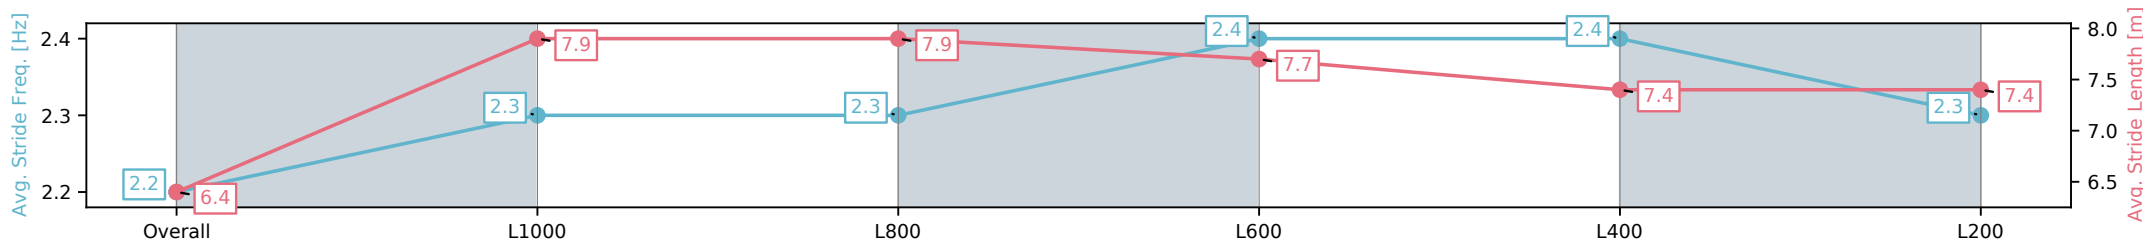

Section	Overall	L1000	L800	L600	L400	L200
Section Times	1:09.71 [3] (0:13.95)	0:55.76 [4] (0:10.90)	0:44.86 [4] (0:10.96)	0:33.90 [3] (0:10.93)	0:22.97 [3] (0:11.20)	0:11.77 [4] (0:11.77)
Average Speed [km/h]	51.6	66.1	65.9	66.5	64.6	61.2
Top Speed [km/h]	66.7	66.9	66.8	67.5	65.6	64.1
Avg. Dist. to Rail [m]	3.2	1.2	1.1	1.7	3.9	5.4
Avg. Stride Freq. [Hz]	2.2	2.3	2.3	2.4	2.4	2.3
Avg. Stride Length [m]	6.4	7.9	7.9	7.7	7.4	7.4