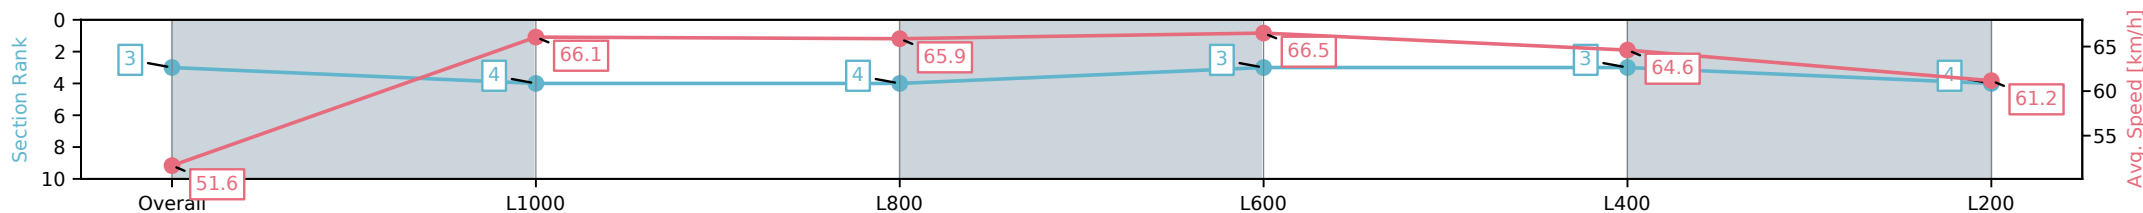

Section	Overall	L1000	L800	L600	L400	L200
Section Times	1:09.71 [3] (0:13.95)	0:55.76 [4] (0:10.90)	0:44.86 [4] (0:10.96)	0:33.90 [3] (0:10.93)	0:22.97 [3] (0:11.20)	0:11.77 [4] (0:11.77)
Average Speed [km/h]	51.6	66.1	65.9	66.5	64.6	61.2
Top Speed [km/h]	66.7	66.9	66.8	67.5	65.6	64.1
Avg. Dist. to Rail [m]	3.2	1.2	1.1	1.7	3.9	5.4
Avg. Stride Freq. [Hz]	2.2	2.3	2.3	2.4	2.4	2.3
Avg. Stride Length [m]	6.4	7.9	7.9	7.7	7.4	7.4