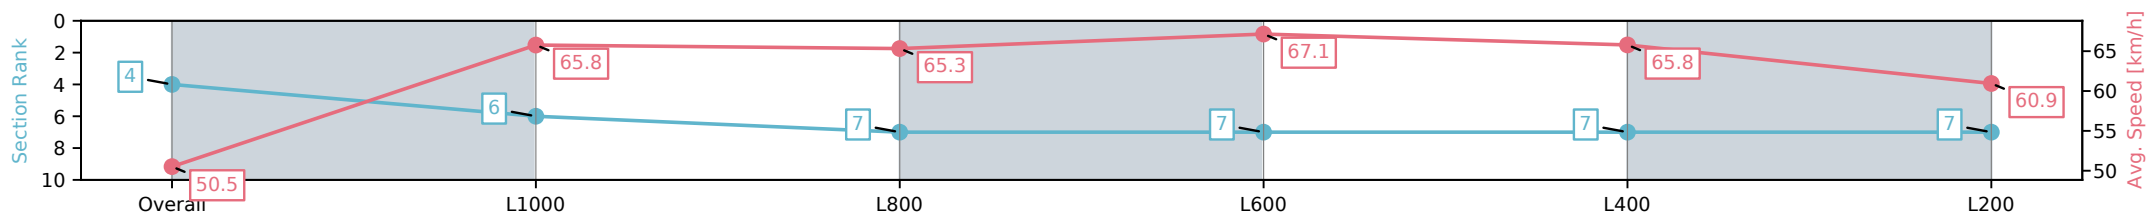

Section	Overall	L1000	L800	L600	L400	L200
Section Times	1:09.95 [4] (0:14.26)	0:55.69 [6] (0:10.96)	0:44.73 [7] (0:11.06)	0:33.67 [7] (0:10.83)	0:22.84 [7] (0:11.02)	0:11.82 [7] (0:11.82)
Average Speed [km/h]	50.5	65.8	65.3	67.1	65.8	60.9
Top Speed [km/h]	64.9	67.1	66.4	68.4	67.2	63.3
Avg. Dist. to Rail [m]	6.9	2.6	1.3	1.9	5.3	6.3
Avg. Stride Freq. [Hz]	2.2	2.4	2.4	2.4	2.5	2.4
Avg. Stride Length [m]	6.2	7.7	7.7	7.7	7.4	7.1