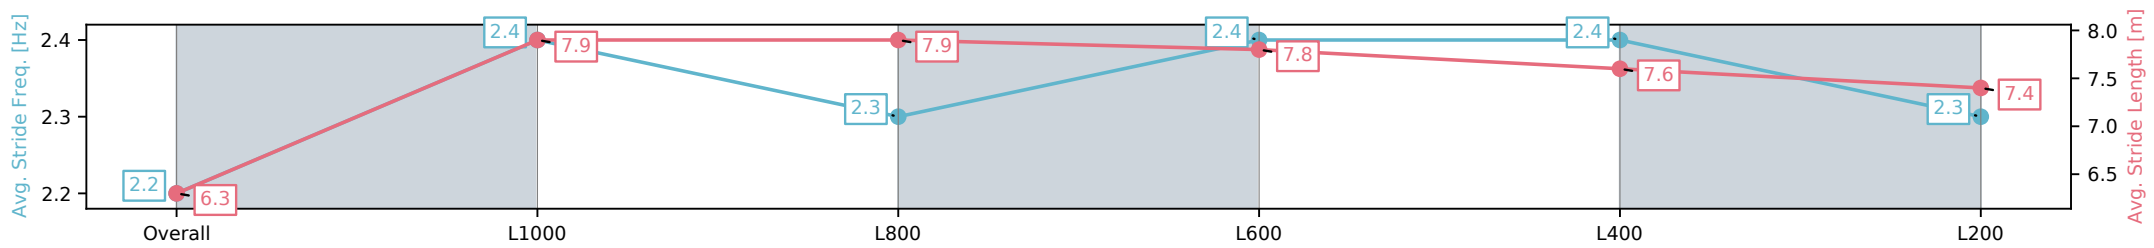

Section	Overall	L1000	L800	L600	L400	L200
Section Times	1:09.48 [2] (0:14.26)	0:55.22 [7] (0:10.77)	0:44.45 [6] (0:11.04)	0:33.41 [6] (0:10.81)	0:22.60 [5] (0:10.95)	0:11.65 [3] (0:11.65)
Average Speed [km/h]	50.5	66.9	65.6	67.4	65.9	61.8
Top Speed [km/h]	64.8	69.7	67.4	69.4	67.3	65.2
Avg. Dist. to Rail [m]	5.3	2.1	1.7	2.2	2.0	3.7
Avg. Stride Freq. [Hz]	2.2	2.4	2.3	2.4	2.4	2.3
Avg. Stride Length [m]	6.3	7.9	7.9	7.8	7.6	7.4