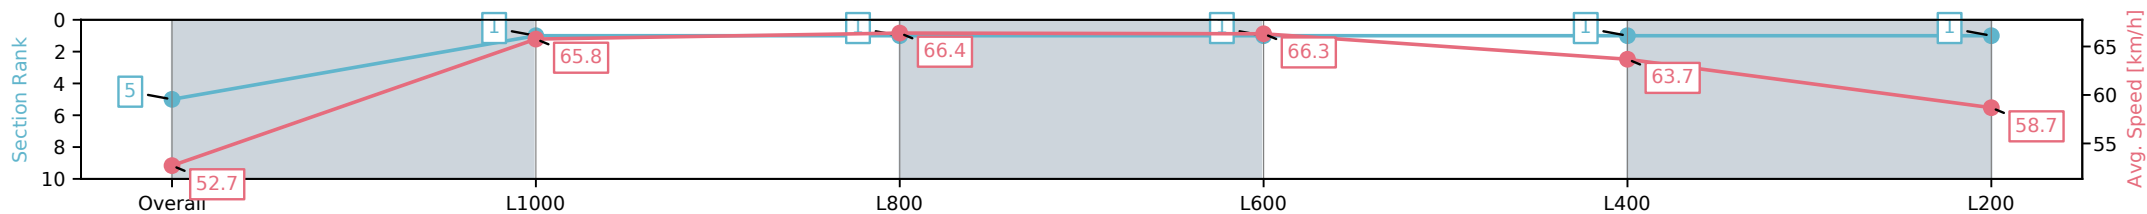

Section	Overall	L1000	L800	L600	L400	L200
Section Times	1:10.01 [5] (0:13.66)	0:56.35 [1] (0:10.94)	0:45.41 [1] (0:10.87)	0:34.54 [1] (0:10.93)	0:23.61 [1] (0:11.31)	0:12.30 [1] (0:12.30)
Average Speed [km/h]	52.7	65.8	66.4	66.3	63.7	58.7
Top Speed [km/h]	68.0	67.6	66.9	66.9	65.4	61.9
Avg. Dist. to Rail [m]	1.2	0.5	0.5	1.4	1.0	1.6
Avg. Stride Freq. [Hz]	2.2	2.3	2.3	2.3	2.2	2.2
Avg. Stride Length [m]	6.7	8.1	8.1	8.0	7.8	7.4