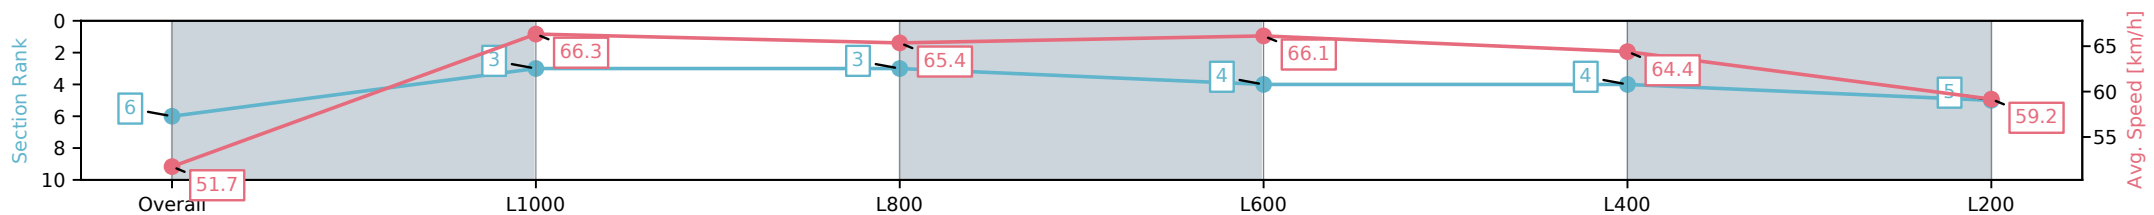

Section	Overall	L1000	L800	L600	L400	L200
Section Times	1:10.22 [6] (0:13.93)	0:56.29 [3] (0:10.84)	0:45.45 [3] (0:11.08)	0:34.37 [4] (0:10.98)	0:23.39 [4] (0:11.24)	0:12.15 [5] (0:12.15)
Average Speed [km/h]	51.7	66.3	65.4	66.1	64.4	59.2
Top Speed [km/h]	67.3	67.7	66.5	67.7	65.7	62.5
Avg. Dist. to Rail [m]	5.0	2.3	1.5	1.7	3.7	4.5
Avg. Stride Freq. [Hz]	2.2	2.4	2.4	2.4	2.4	2.2
Avg. Stride Length [m]	6.5	7.7	7.7	7.6	7.5	7.4