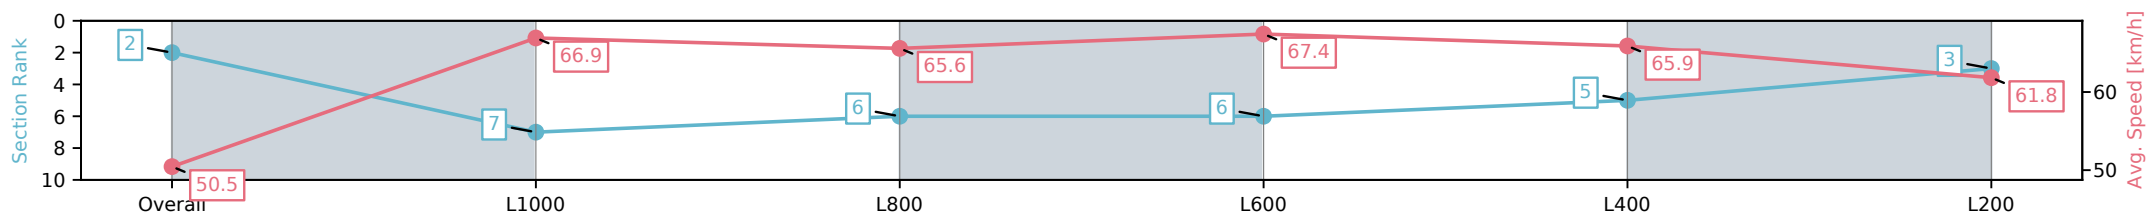

Section	Overall	L1000	L800	L600	L400	L200
Section Times	1:09.48 [2] (0:14.26)	0:55.22 [7] (0:10.77)	0:44.45 [6] (0:11.04)	0:33.41 [6] (0:10.81)	0:22.60 [5] (0:10.95)	0:11.65 [3] (0:11.65)
Average Speed [km/h]	50.5	66.9	65.6	67.4	65.9	61.8
Top Speed [km/h]	64.8	69.7	67.4	69.4	67.3	65.2
Avg. Dist. to Rail [m]	5.3	2.1	1.7	2.2	2.0	3.7
Avg. Stride Freq. [Hz]	2.2	2.4	2.3	2.4	2.4	2.3
Avg. Stride Length [m]	6.3	7.9	7.9	7.8	7.6	7.4