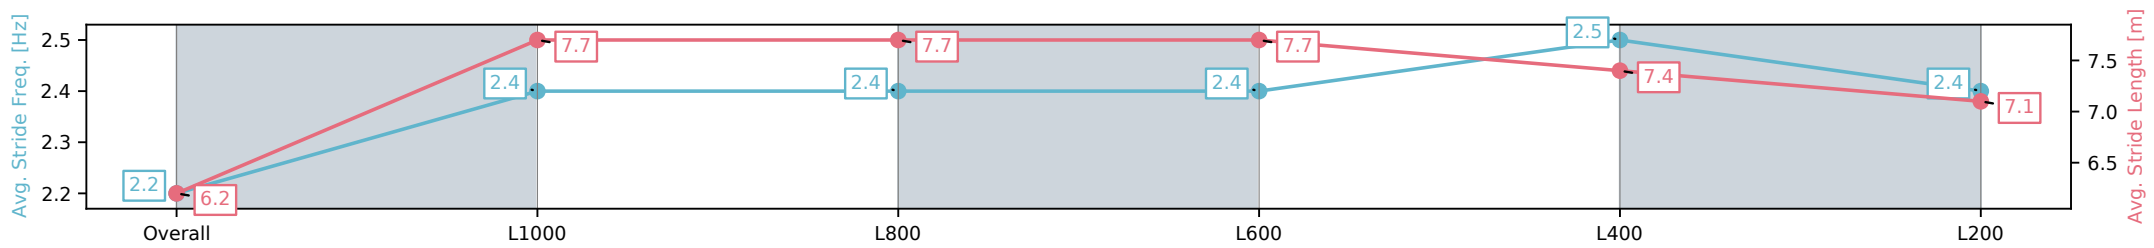

Section	Overall	L1000	L800	L600	L400	L200
Section Times	1:09.95 [4] (0:14.26)	0:55.69 [6] (0:10.96)	0:44.73 [7] (0:11.06)	0:33.67 [7] (0:10.83)	0:22.84 [7] (0:11.02)	0:11.82 [7] (0:11.82)
Average Speed [km/h]	50.5	65.8	65.3	67.1	65.8	60.9
Top Speed [km/h]	64.9	67.1	66.4	68.4	67.2	63.3
Avg. Dist. to Rail [m]	6.9	2.6	1.3	1.9	5.3	6.3
Avg. Stride Freq. [Hz]	2.2	2.4	2.4	2.4	2.5	2.4
Avg. Stride Length [m]	6.2	7.7	7.7	7.7	7.4	7.1