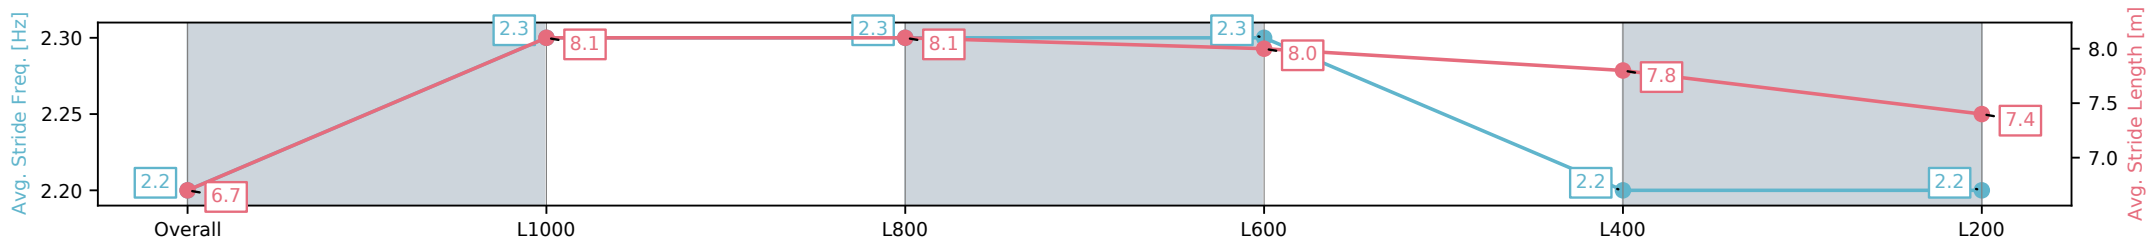

Morphettville SA - Professional

Race 3: Sportsbet Fast Form Handicap (Heat of Sportsbet Gytrash Series) - 1200m

26 October 2024 - 1:37PM

Track Rating: Good 4, Weather: Fine, Rail Position: +6m 1200m-W/ Post, +3m Remainder

Section	Overall	L1000	L800	L600	L400	L200
Section Times	1:10.01 [5] (0:13.66)	0:56.35 [1] (0:10.94)	0:45.41 [1] (0:10.87)	0:34.54 [1] (0:10.93)	0:23.61 [1] (0:11.31)	0:12.30 [1] (0:12.30)
Average Speed [km/h]	52.7	65.8	66.4	66.3	63.7	58.7
Top Speed [km/h]	68.0	67.6	66.9	66.9	65.4	61.9
Avg. Dist. to Rail [m]	1.2	0.5	0.5	1.4	1.0	1.6
Avg. Stride Freq. [Hz]	2.2	2.3	2.3	2.3	2.2	2.2
Avg. Stride Length [m]	6.7	8.1	8.1	8.0	7.8	7.4