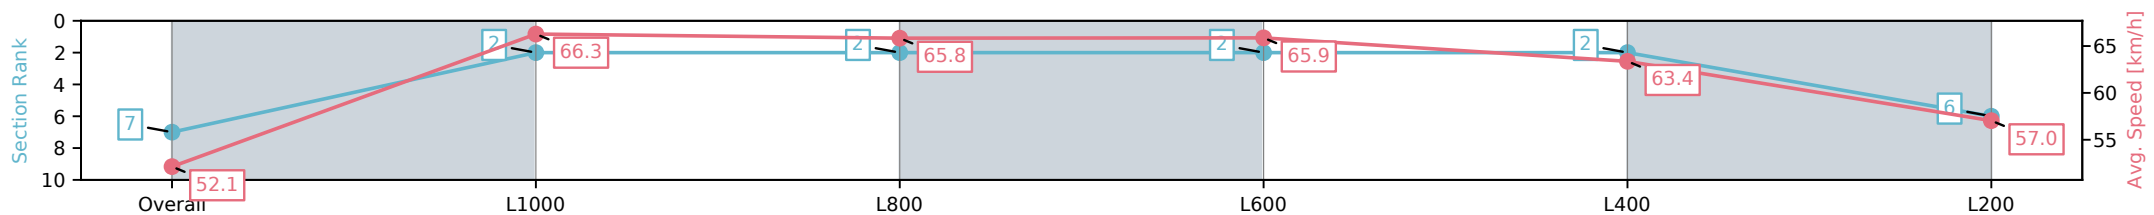

Horse/Jockey Name	GRAND IMPACT/Manoel Nunes
Finish Rank	7
Fastest Section Time (Section)	0:10.86 (L1000)
Top Speed [km/h] (Section)	67.3 (Overall)
Race State	Finished

Morphettville SA - Professional

Race 3: Sportsbet Fast Form Handicap (Heat of Sportsbet Gytrash Series) - 1200m

26 October 2024 - 1:37PM

Track Rating: Good 4, Weather: Fine, Rail Position: +6m 1200m-W/ Post, +3m Remainder

Section	Overall	L1000	L800	L600	L400	L200
Section Times	1:10.74 [7] (0:13.80)	0:56.94 [2] (0:10.86)	0:46.08 [2] (0:11.03)	0:35.05 [2] (0:11.04)	0:24.01 [2] (0:11.38)	0:12.63 [6] (0:12.63)
Average Speed [km/h]	52.1	66.3	65.8	65.9	63.4	57.0
Top Speed [km/h]	66.3	67.3	67.0	67.3	64.8	61.7
Avg. Dist. to Rail [m]	2.8	1.6	2.1	2.1	2.3	3.3
Avg. Stride Freq. [Hz]	2.4	2.4	2.4	2.4	2.4	2.3
Avg. Stride Length [m]	6.0	7.6	7.6	7.5	7.3	6.9

- [ ] Ranking at each section and finish
- -:-:- No data available at this section
- NA No data available