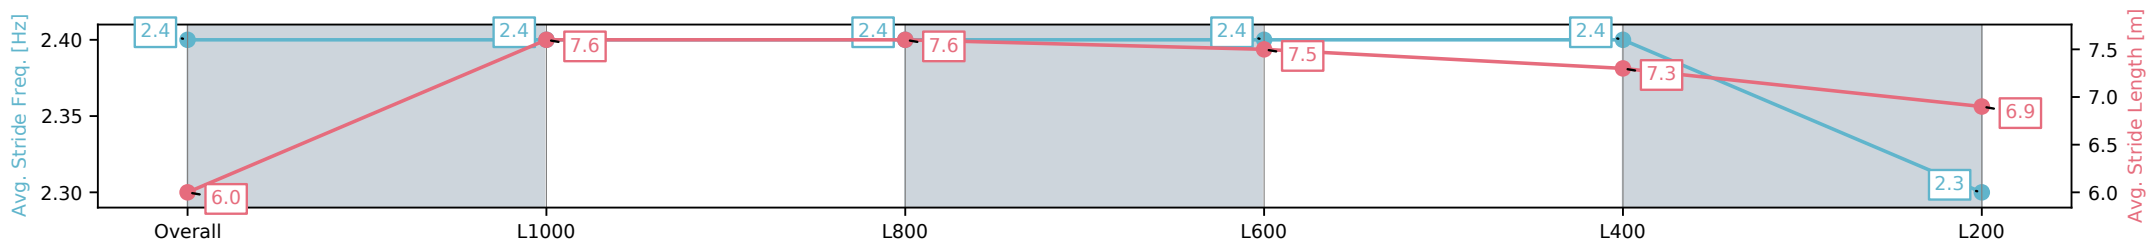

Morphettville SA - Professional

Race 3: Sportsbet Fast Form Handicap (Heat of Sportsbet Gytrash Series) - 1200m

26 October 2024 - 1:37PM

Track Rating: Good 4, Weather: Fine, Rail Position: +6m 1200m-W/ Post, +3m Remainder

Section	Overall	L1000	L800	L600	L400	L200
Section Times	1:10.74 [7] (0:13.80)	0:56.94 [2] (0:10.86)	0:46.08 [2] (0:11.03)	0:35.05 [2] (0:11.04)	0:24.01 [2] (0:11.38)	0:12.63 [6] (0:12.63)
Average Speed [km/h]	52.1	66.3	65.8	65.9	63.4	57.0
Top Speed [km/h]	66.3	67.3	67.0	67.3	64.8	61.7
Avg. Dist. to Rail [m]	2.8	1.6	2.1	2.1	2.3	3.3
Avg. Stride Freq. [Hz]	2.4	2.4	2.4	2.4	2.4	2.3
Avg. Stride Length [m]	6.0	7.6	7.6	7.5	7.3	6.9