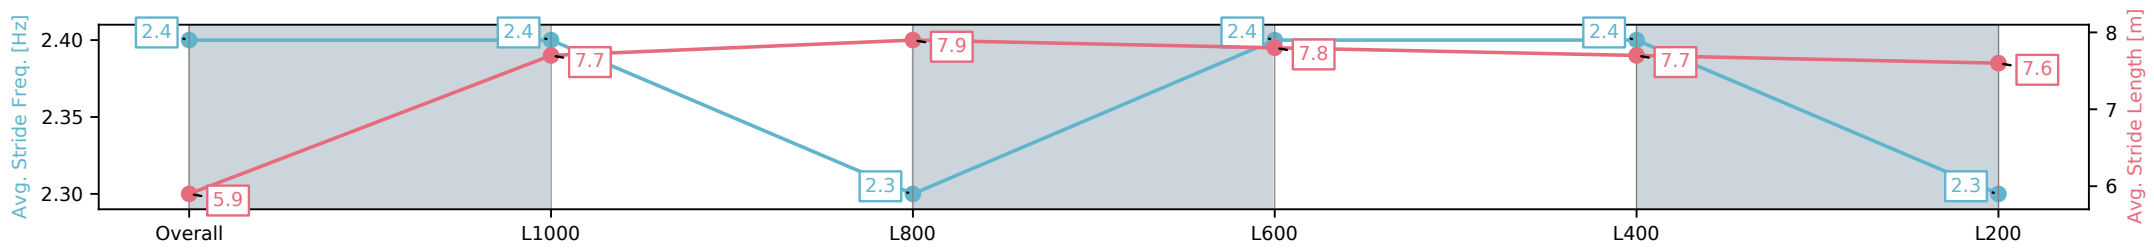

26 October 2024 - 1:37PM

Track Rating: Good 4, Weather: Fine, Rail Position: +6m 1200m-W/ Post, +3m Remainder

Section	Overall	L1000	L800	L600	L400	L200
Section Times	1:09.09 [1] (0:14.13)	0:54.96 [5] (0:10.81)	0:44.15 [5] (0:11.05)	0:33.10 [5] (0:10.89)	0:22.21 [6] (0:10.84)	0:11.37 [2] (0:11.37)
Average Speed [km/h]	50.9	66.7	65.7	67.6	66.9	63.4
Top Speed [km/h]	64.8	67.3	67.0	68.1	68.1	66.1
Avg. Dist. to Rail [m]	6.4	2.9	2.5	4.2	6.3	6.4
Avg. Stride Freq. [Hz]	2.4	2.4	2.3	2.4	2.4	2.3
Avg. Stride Length [m]	5.9	7.7	7.9	7.8	7.7	7.6