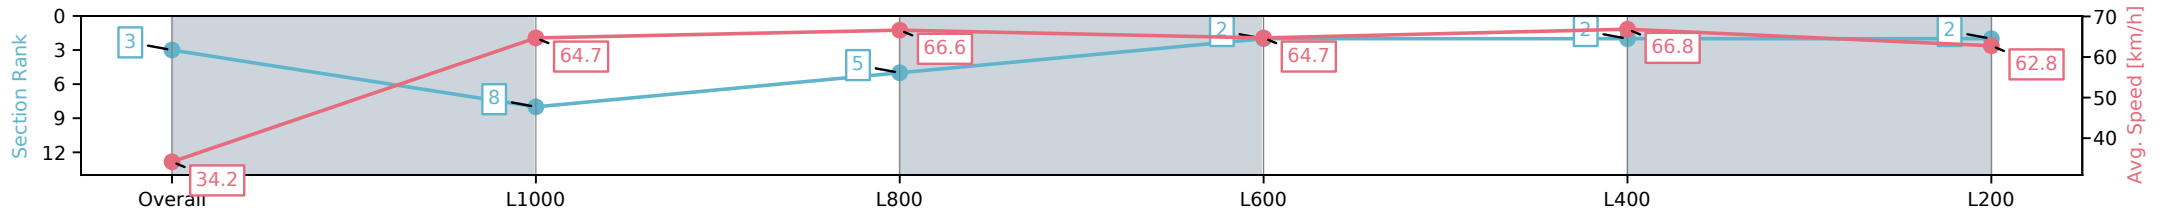

Morphettville SA - Professional

Race 1: Sportsbet Jockey Watch Maiden Plate - 1050m

26 October 2024 - 12:28PM

Track Rating: Good 4, Weather: Fine, Rail Position: +6m 1200m-W/
Post, +3m Remainder

Section	Overall	L1000	L800	L600	L400	L200
Section Times	1:00.60 [3] (0:05.30)	0:55.30 [8] (0:11.11)	0:44.19 [5] (0:10.77)	0:33.42 [2] (0:11.15)	0:22.27 [2] (0:10.80)	0:11.47 [2] (0:11.47)
Average Speed [km/h]	34.2	64.7	66.6	64.7	66.8	62.8
Top Speed [km/h]	58.8	67.3	68.3	66.0	68.0	66.2
Avg. Dist. to Rail [m]	3.9	0.6	0.9	0.4	1.9	2.0
Avg. Stride Freq. [Hz]	2.6	2.6	2.5	2.4	2.6	2.5
Avg. Stride Length [m]	5.3	6.9	7.2	7.3	7.3	7.0