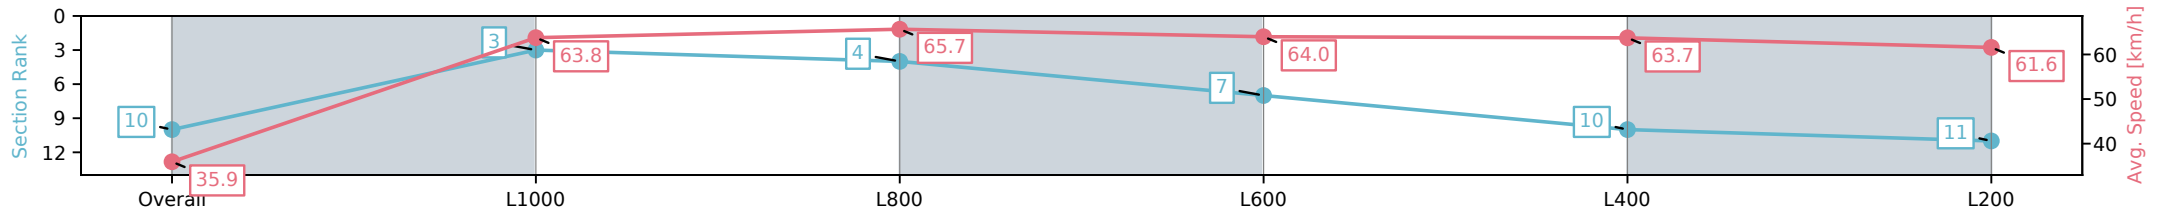

Morphettville SA - Professional

Race 1: Sportsbet Jockey Watch Maiden Plate - 1050m

26 October 2024 - 12:28PM

Track Rating: Good 4, Weather: Fine, Rail Position: +6m 1200m-W/
Post, +3m Remainder

Section	Overall	L1000	L800	L600	L400	L200
Section Times	1:02.08 [10] (0:05.01)	0:57.07 [3] (0:11.31)	0:45.76 [4] (0:11.28)	0:34.48 [7] (0:11.44)	0:23.04 [10] (0:11.35)	0:11.69 [11] (0:11.69)
Average Speed [km/h]	35.9	63.8	65.7	64.0	63.7	61.6
Top Speed [km/h]	54.6	68.0	68.2	65.7	65.1	64.6
Avg. Dist. to Rail [m]	10.7	7.0	7.4	3.3	4.7	5.5
Avg. Stride Freq. [Hz]	2.3	2.5	2.4	2.4	2.4	2.4
Avg. Stride Length [m]	6.4	7.0	7.3	7.2	7.3	7.2