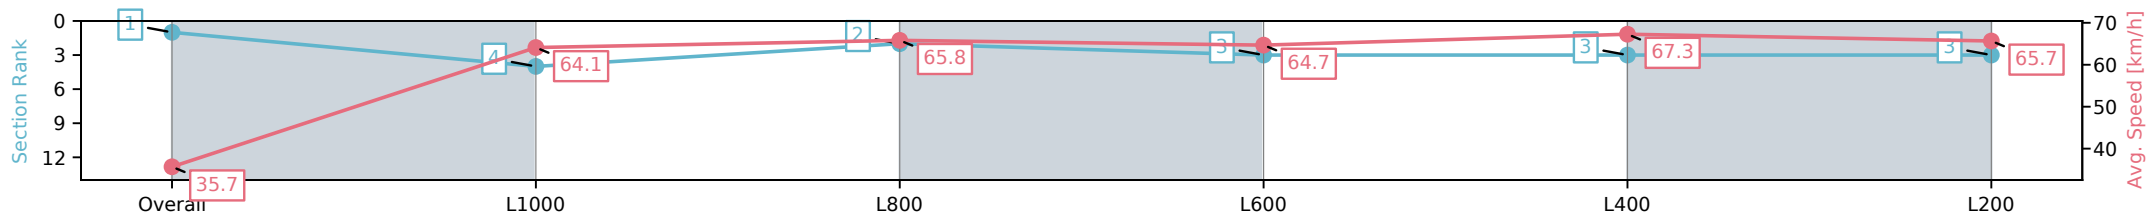

26 October 2024 - 12:28PM

Track Rating: Good 4, Weather: Fine, Rail Position: +6m 1200m-W/
Post, +3m Remainder

Section	Overall	L1000	L800	L600	L400	L200
Section Times	1:00.26 [1] (0:05.06)	0:55.20 [4] (0:11.23)	0:43.97 [2] (0:11.01)	0:32.96 [3] (0:11.24)	0:21.72 [3] (0:10.74)	0:10.98 [3] (0:10.98)
Average Speed [km/h]	35.7	64.1	65.8	64.7	67.3	65.7
Top Speed [km/h]	54.0	67.9	67.5	65.5	68.9	68.6
Avg. Dist. to Rail [m]	1.4	0.9	1.4	1.7	5.3	7.0
Avg. Stride Freq. [Hz]	2.4	2.5	2.4	2.3	2.4	2.4
Avg. Stride Length [m]	6.2	7.2	7.5	7.7	7.6	7.7