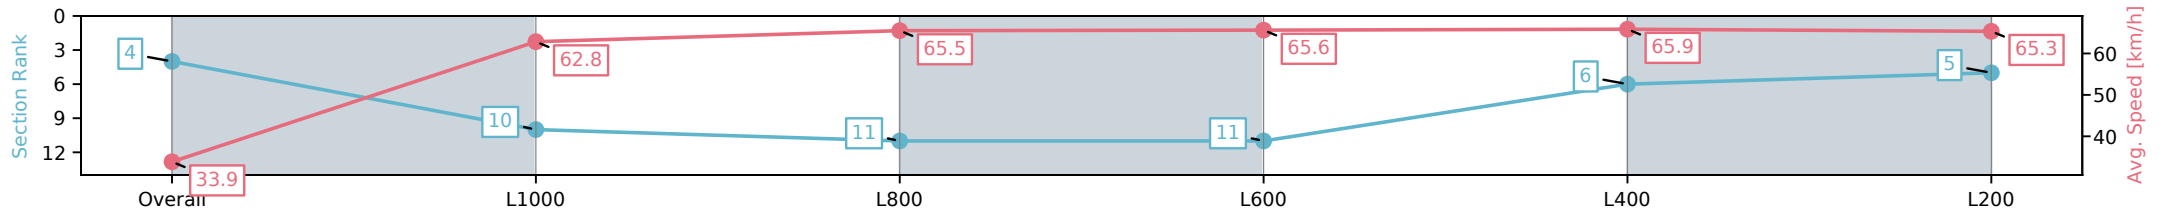

Morphettville SA - Professional

Race 1: Sportsbet Jockey Watch Maiden Plate - 1050m

26 October 2024 - 12:28PM

Track Rating: Good 4, Weather: Fine, Rail Position: +6m 1200m-W/
Post, +3m Remainder

Section	Overall	L1000	L800	L600	L400	L200
Section Times	1:00.79 [4] (0:05.34)	0:55.45 [10] (0:11.44)	0:44.01 [11] (0:11.10)	0:32.91 [11] (0:10.96)	0:21.95 [6] (0:10.95)	0:11.00 [5] (0:11.00)
Average Speed [km/h]	33.9	62.8	65.5	65.6	65.9	65.3
Top Speed [km/h]	51.9	67.0	67.0	67.0	66.7	67.7
Avg. Dist. to Rail [m]	4.2	2.6	2.1	0.5	2.1	5.2
Avg. Stride Freq. [Hz]	2.3	2.5	2.4	2.4	2.5	2.5
Avg. Stride Length [m]	5.9	7.1	7.5	7.4	7.3	7.3