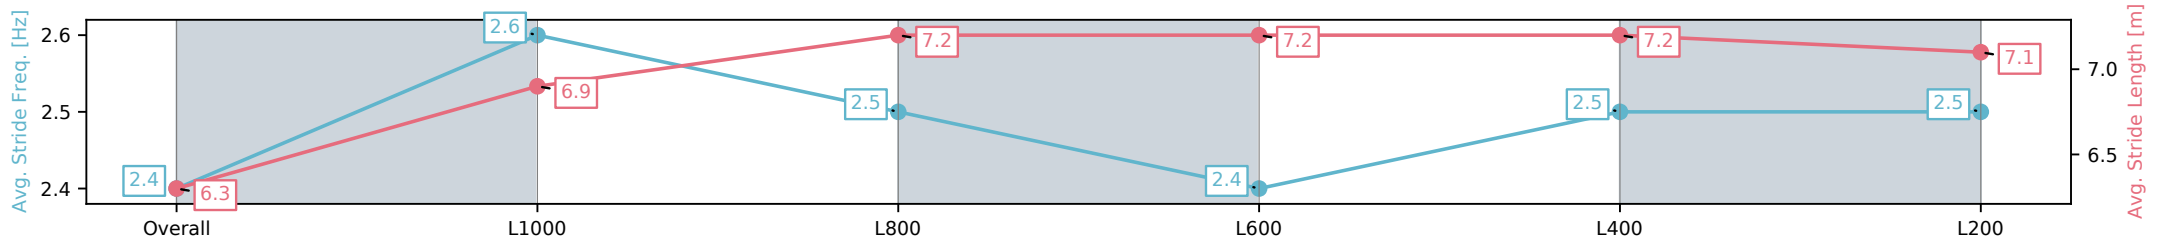

Morphettville SA - Professional

Race 1: Sportsbet Jockey Watch Maiden Plate - 1050m

26 October 2024 - 12:28PM

Track Rating: Good 4, Weather: Fine, Rail Position: +6m 1200m-W/
Post, +3m Remainder

Section	Overall	L1000	L800	L600	L400	L200
Section Times	1:00.45 [2] (0:04.90)	0:55.55 [2] (0:11.11)	0:44.44 [1] (0:11.02)	0:33.42 [1] (0:11.22)	0:22.20 [1] (0:10.85)	0:11.35 [1] (0:11.35)
Average Speed [km/h]	37.3	64.7	66.0	64.8	66.5	63.4
Top Speed [km/h]	55.9	68.1	67.5	66.9	67.4	67.0
Avg. Dist. to Rail [m]	8.0	4.6	2.6	2.2	2.1	2.9
Avg. Stride Freq. [Hz]	2.4	2.6	2.5	2.4	2.5	2.5
Avg. Stride Length [m]	6.3	6.9	7.2	7.2	7.2	7.1