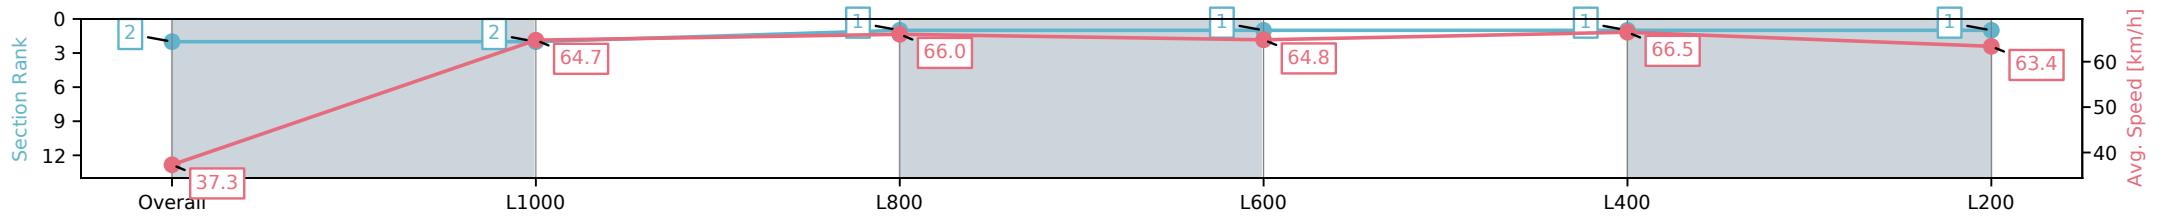

Morphettville SA - Professional

Race 1: Sportsbet Jockey Watch Maiden Plate - 1050m

26 October 2024 - 12:28PM

Track Rating: Good 4, Weather: Fine, Rail Position: +6m 1200m-W/
Post, +3m Remainder

Section	Overall	L1000	L800	L600	L400	L200
Section Times	1:00.45 [2] (0:04.90)	0:55.55 [2] (0:11.11)	0:44.44 [1] (0:11.02)	0:33.42 [1] (0:11.22)	0:22.20 [1] (0:10.85)	0:11.35 [1] (0:11.35)
Average Speed [km/h]	37.3	64.7	66.0	64.8	66.5	63.4
Top Speed [km/h]	55.9	68.1	67.5	66.9	67.4	67.0
Avg. Dist. to Rail [m]	8.0	4.6	2.6	2.2	2.1	2.9
Avg. Stride Freq. [Hz]	2.4	2.6	2.5	2.4	2.5	2.5
Avg. Stride Length [m]	6.3	6.9	7.2	7.2	7.2	7.1