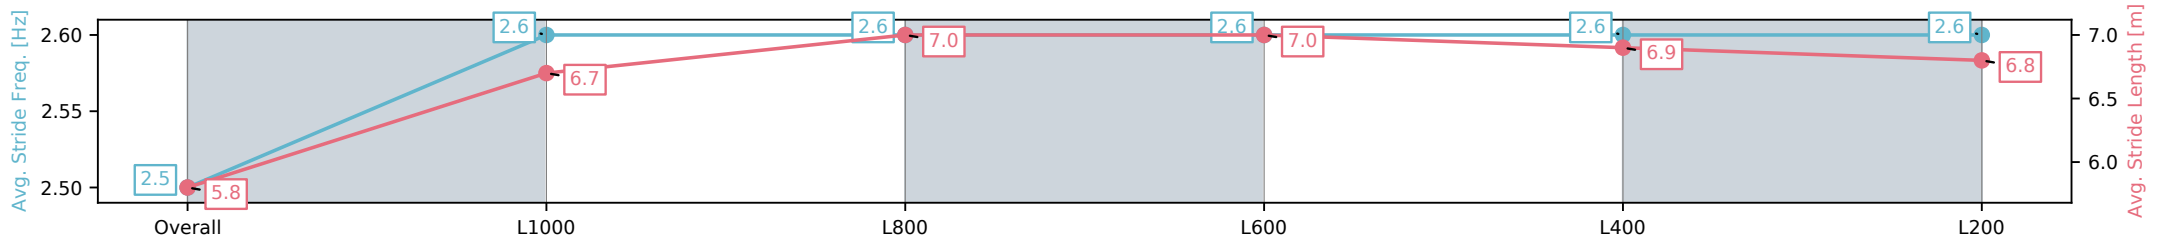

Morphettville SA - Professional

Race 1: Sportsbet Jockey Watch Maiden Plate - 1050m

26 October 2024 - 12:28PM

Track Rating: Good 4, Weather: Fine, Rail Position: +6m 1200m-W/
Post, +3m Remainder

Section	Overall	L1000	L800	L600	L400	L200
Section Times	1:01.31 [6] (0:05.13)	0:56.18 [5] (0:11.35)	0:44.83 [7] (0:11.00)	0:33.83 [5] (0:11.28)	0:22.54 [5] (0:11.03)	0:11.51 [6] (0:11.51)
Average Speed [km/h]	35.4	63.4	66.4	64.8	65.6	62.5
Top Speed [km/h]	54.9	68.2	68.6	66.0	67.3	65.5
Avg. Dist. to Rail [m]	11.6	6.6	3.8	2.7	5.5	5.6
Avg. Stride Freq. [Hz]	2.5	2.6	2.6	2.6	2.6	2.6
Avg. Stride Length [m]	5.8	6.7	7.0	7.0	6.9	6.8