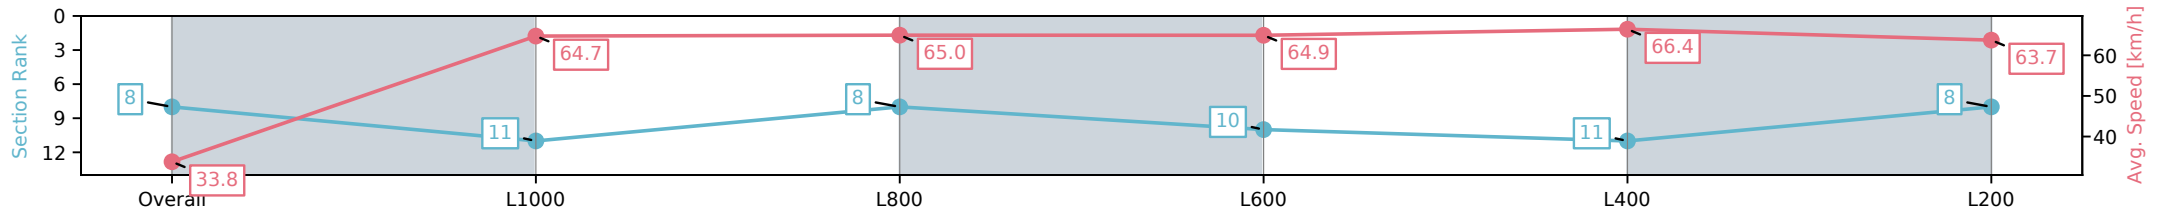

Morphettville SA - Professional

Race 1: Sportsbet Jockey Watch Maiden Plate - 1050m

26 October 2024 - 12:28PM

Track Rating: Good 4, Weather: Fine, Rail Position: +6m 1200m-W/ Post, +3m Remainder

Section	Overall	L1000	L800	L600	L400	L200
Section Times	1:01.35 [8] (0:05.38)	0:55.97 [11] (0:11.11)	0:44.86 [8] (0:11.36)	0:33.50 [10] (0:11.31)	0:22.19 [11] (0:10.89)	0:11.30 [8] (0:11.30)
Average Speed [km/h]	33.8	64.7	65.0	64.9	66.4	63.7
Top Speed [km/h]	56.9	67.1	66.1	65.9	68.0	66.4
Avg. Dist. to Rail [m]	7.4	5.9	5.9	4.0	4.1	4.3
Avg. Stride Freq. [Hz]	2.4	2.5	2.4	2.4	2.4	2.3
Avg. Stride Length [m]	5.8	7.1	7.4	7.5	7.7	7.7

- [] Ranking at each section and finish
- :-:- No data available at this section
- NA No data available

Horse/Jockey Name	CAPE SIZE/Alana Livesey
Finish Rank	9
Fastest Section Time (Section)	0:11.08 (L400)
Top Speed [km/h] (Section)	66.9 (L1000)
Race State	Finished