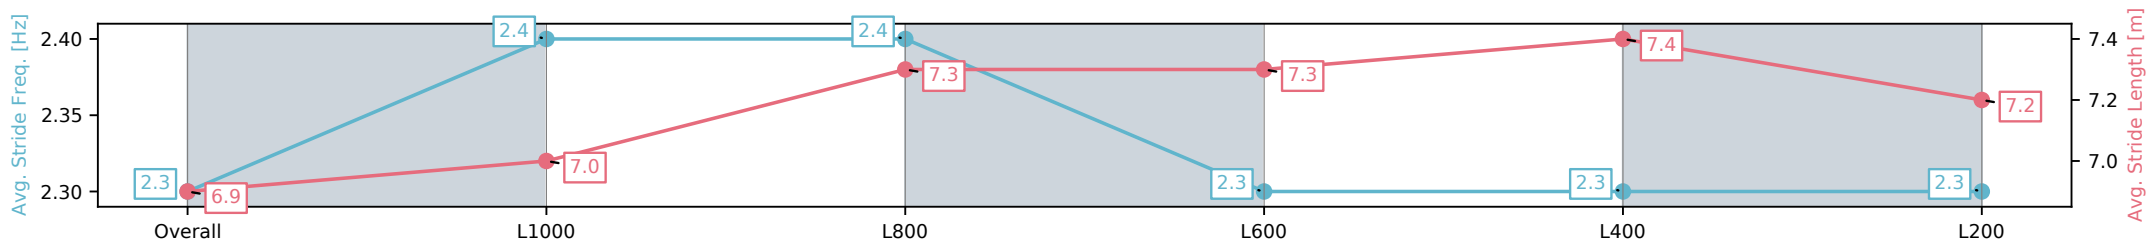

- [] Ranking at each section and finish
- :-:- No data available at this section
- NA No data available

Horse/Jockey Name	CAPE SIZE/Alana Livesey
Finish Rank	9
Fastest Section Time (Section)	0:11.08 (L400)
Top Speed [km/h] (Section)	66.9 (L1000)
Race State	Finished

Morphettville SA - Professional

Race 1: Sportsbet Jockey Watch Maiden Plate - 1050m

26 October 2024 - 12:28PM

Track Rating: Good 4, Weather: Fine, Rail Position: +6m 1200m-W/
Post, +3m Remainder

Section	Overall	L1000	L800	L600	L400	L200
Section Times	1:01.66 [9] (0:04.89)	0:56.77 [1] (0:11.57)	0:45.19 [6] (0:11.18)	0:34.01 [9] (0:11.36)	0:22.65 [9] (0:11.08)	0:11.57 [9] (0:11.56)
Average Speed [km/h]	35.8	62.6	65.4	64.2	65.1	62.2
Top Speed [km/h]	55.3	66.9	66.9	65.3	65.7	65.4
Avg. Dist. to Rail [m]	3.5	3.4	3.6	2.4	2.7	2.4
Avg. Stride Freq. [Hz]	2.3	2.4	2.4	2.3	2.3	2.3
Avg. Stride Length [m]	6.9	7.0	7.3	7.3	7.4	7.2