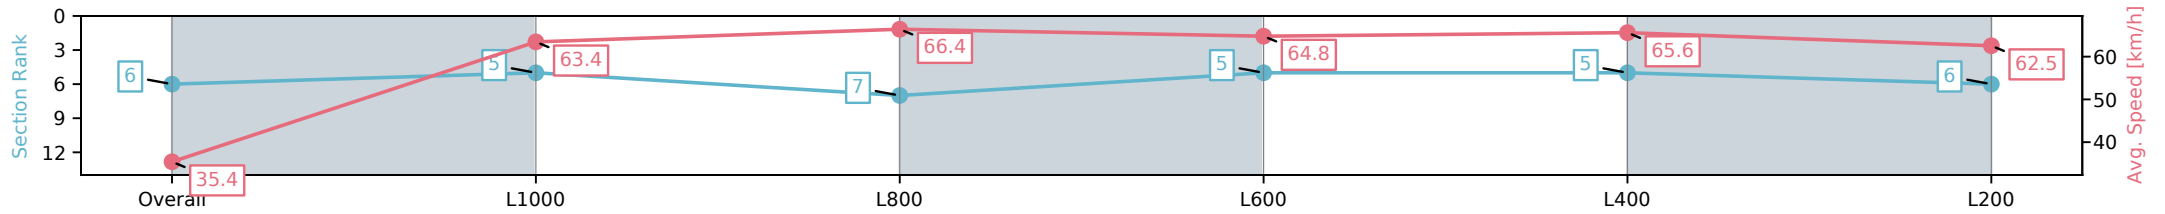

Morphettville SA - Professional

Race 1: Sportsbet Jockey Watch Maiden Plate - 1050m

26 October 2024 - 12:28PM

Track Rating: Good 4, Weather: Fine, Rail Position: +6m 1200m-W/
Post, +3m Remainder

Section	Overall	L1000	L800	L600	L400	L200
Section Times	1:01.31 [6] (0:05.13)	0:56.18 [5] (0:11.35)	0:44.83 [7] (0:11.00)	0:33.83 [5] (0:11.28)	0:22.54 [5] (0:11.03)	0:11.51 [6] (0:11.51)
Average Speed [km/h]	35.4	63.4	66.4	64.8	65.6	62.5
Top Speed [km/h]	54.9	68.2	68.6	66.0	67.3	65.5
Avg. Dist. to Rail [m]	11.6	6.6	3.8	2.7	5.5	5.6
Avg. Stride Freq. [Hz]	2.5	2.6	2.6	2.6	2.6	2.6
Avg. Stride Length [m]	5.8	6.7	7.0	7.0	6.9	6.8