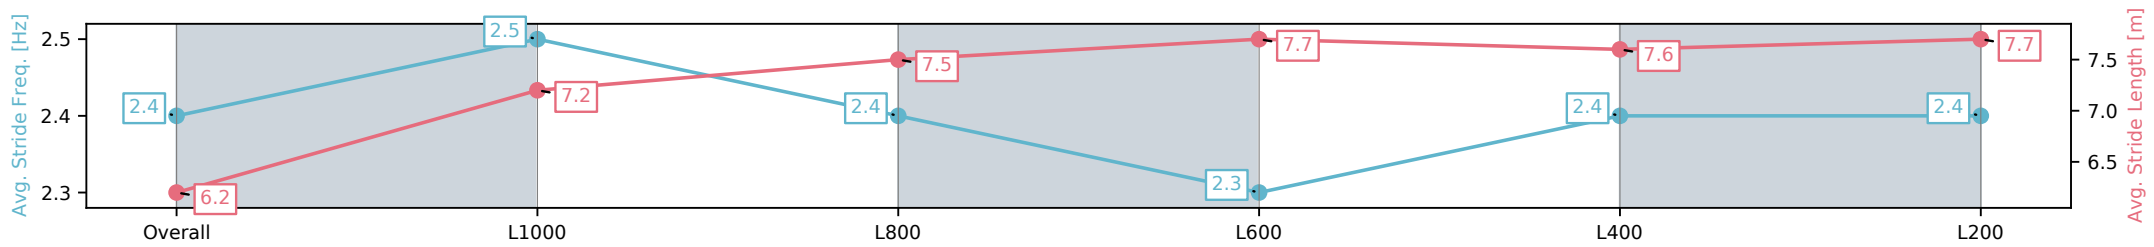

26 October 2024 - 12:28PM

Track Rating: Good 4, Weather: Fine, Rail Position: +6m 1200m-W/
Post, +3m Remainder

Section	Overall	L1000	L800	L600	L400	L200
Section Times	1:00.26 [1] (0:05.06)	0:55.20 [4] (0:11.23)	0:43.97 [2] (0:11.01)	0:32.96 [3] (0:11.24)	0:21.72 [3] (0:10.74)	0:10.98 [3] (0:10.98)
Average Speed [km/h]	35.7	64.1	65.8	64.7	67.3	65.7
Top Speed [km/h]	54.0	67.9	67.5	65.5	68.9	68.6
Avg. Dist. to Rail [m]	1.4	0.9	1.4	1.7	5.3	7.0
Avg. Stride Freq. [Hz]	2.4	2.5	2.4	2.3	2.4	2.4
Avg. Stride Length [m]	6.2	7.2	7.5	7.7	7.6	7.7