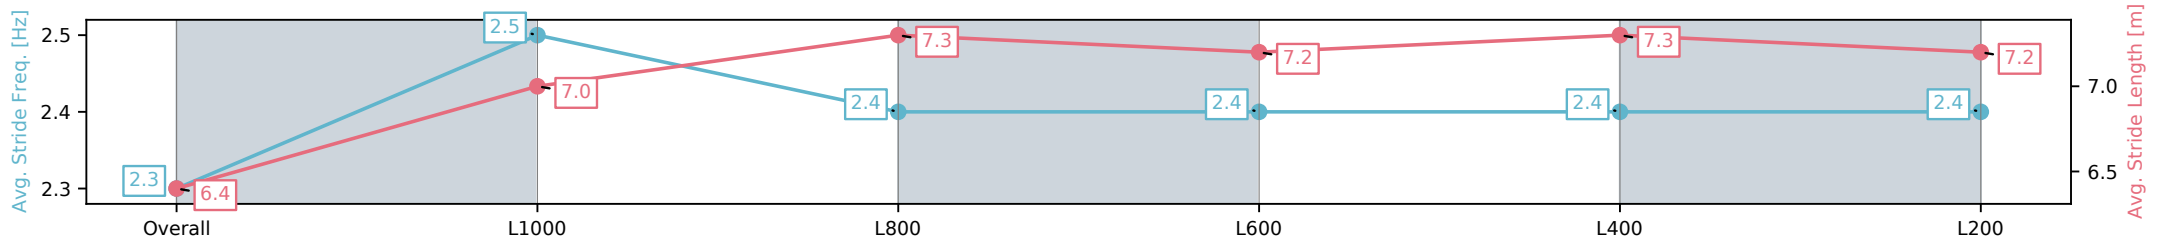

Morphettville SA - Professional

Race 1: Sportsbet Jockey Watch Maiden Plate - 1050m

26 October 2024 - 12:28PM

Track Rating: Good 4, Weather: Fine, Rail Position: +6m 1200m-W/
Post, +3m Remainder

Section	Overall	L1000	L800	L600	L400	L200
Section Times	1:02.08 [10] (0:05.01)	0:57.07 [3] (0:11.31)	0:45.76 [4] (0:11.28)	0:34.48 [7] (0:11.44)	0:23.04 [10] (0:11.35)	0:11.69 [11] (0:11.69)
Average Speed [km/h]	35.9	63.8	65.7	64.0	63.7	61.6
Top Speed [km/h]	54.6	68.0	68.2	65.7	65.1	64.6
Avg. Dist. to Rail [m]	10.7	7.0	7.4	3.3	4.7	5.5
Avg. Stride Freq. [Hz]	2.3	2.5	2.4	2.4	2.4	2.4
Avg. Stride Length [m]	6.4	7.0	7.3	7.2	7.3	7.2