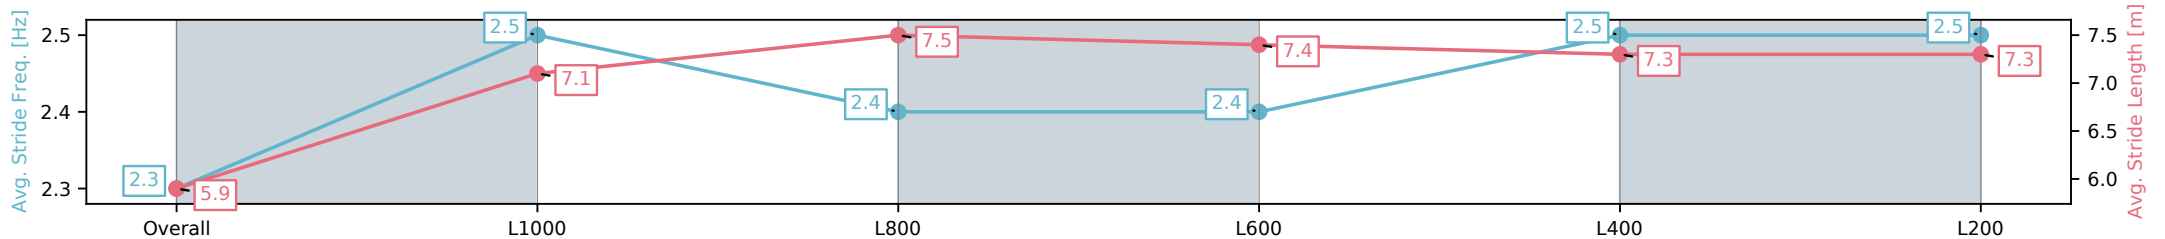

Morphettville SA - Professional

Race 1: Sportsbet Jockey Watch Maiden Plate - 1050m

26 October 2024 - 12:28PM

Track Rating: Good 4, Weather: Fine, Rail Position: +6m 1200m-W/
Post, +3m Remainder

Section	Overall	L1000	L800	L600	L400	L200
Section Times	1:00.79 [4] (0:05.34)	0:55.45 [10] (0:11.44)	0:44.01 [11] (0:11.10)	0:32.91 [11] (0:10.96)	0:21.95 [6] (0:10.95)	0:11.00 [5] (0:11.00)
Average Speed [km/h]	33.9	62.8	65.5	65.6	65.9	65.3
Top Speed [km/h]	51.9	67.0	67.0	67.0	66.7	67.7
Avg. Dist. to Rail [m]	4.2	2.6	2.1	0.5	2.1	5.2
Avg. Stride Freq. [Hz]	2.3	2.5	2.4	2.4	2.5	2.5
Avg. Stride Length [m]	5.9	7.1	7.5	7.4	7.3	7.3