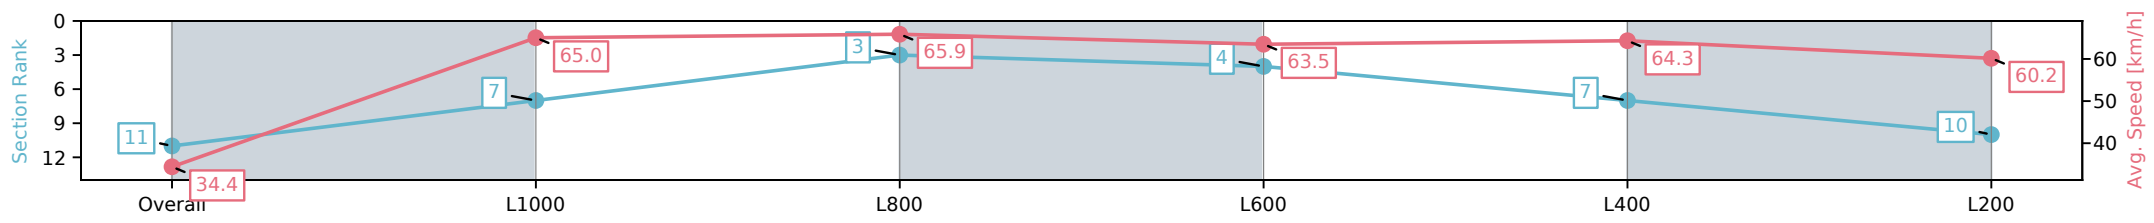

Morphettville SA - Professional

Race 1: Sportsbet Jockey Watch Maiden Plate - 1050m

26 October 2024 - 12:28PM

Track Rating: Good 4, Weather: Fine, Rail Position: +6m 1200m-W/
Post, +3m Remainder

Section	Overall	L1000	L800	L600	L400	L200
Section Times	1:02.09 [11] (0:05.22)	0:56.87 [7] (0:11.08)	0:45.79 [3] (0:11.13)	0:34.66 [4] (0:11.46)	0:23.20 [7] (0:11.24)	0:11.96 [10] (0:11.96)
Average Speed [km/h]	34.4	65.0	65.9	63.5	64.3	60.2
Top Speed [km/h]	57.4	68.3	69.0	64.5	65.5	63.2
Avg. Dist. to Rail [m]	2.5	2.5	4.7	2.0	4.6	8.0
Avg. Stride Freq. [Hz]	2.4	2.6	2.6	2.5	2.5	2.4
Avg. Stride Length [m]	5.8	6.8	7.0	7.1	7.1	6.9