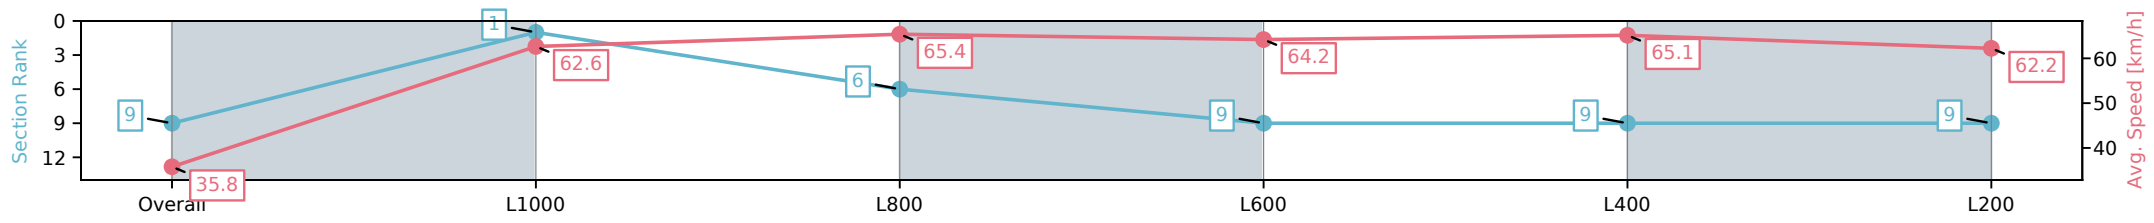

- [] Ranking at each section and finish
- :-:- No data available at this section
- NA No data available

Horse/Jockey Name	CAPE SIZE/Alana Livesey
Finish Rank	9
Fastest Section Time (Section)	0:11.08 (L400)
Top Speed [km/h] (Section)	66.9 (L1000)
Race State	Finished

Morphettville SA - Professional

Race 1: Sportsbet Jockey Watch Maiden Plate - 1050m

26 October 2024 - 12:28PM

Track Rating: Good 4, Weather: Fine, Rail Position: +6m 1200m-W/
Post, +3m Remainder

Section	Overall	L1000	L800	L600	L400	L200
Section Times	1:01.66 [9] (0:04.89)	0:56.77 [1] (0:11.57)	0:45.19 [6] (0:11.18)	0:34.01 [9] (0:11.36)	0:22.65 [9] (0:11.08)	0:11.57 [9] (0:11.56)
Average Speed [km/h]	35.8	62.6	65.4	64.2	65.1	62.2
Top Speed [km/h]	55.3	66.9	66.9	65.3	65.7	65.4
Avg. Dist. to Rail [m]	3.5	3.4	3.6	2.4	2.7	2.4
Avg. Stride Freq. [Hz]	2.3	2.4	2.4	2.3	2.3	2.3
Avg. Stride Length [m]	6.9	7.0	7.3	7.3	7.4	7.2