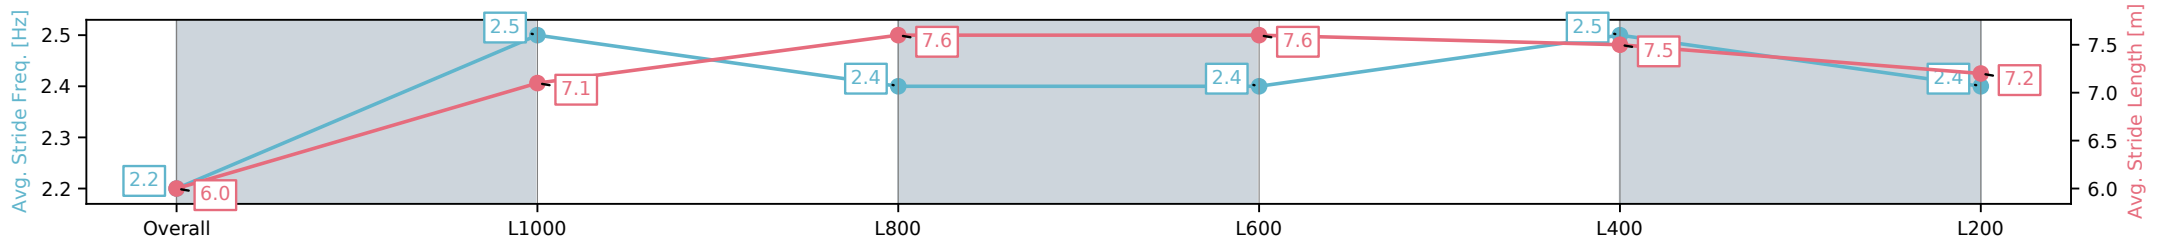

Morphettville SA - Professional

Race 1: Sportsbet Jockey Watch Maiden Plate - 1050m

26 October 2024 - 12:28PM

Track Rating: Good 4, Weather: Fine, Rail Position: +6m 1200m-W/ Post, +3m Remainder

Section	Overall	L1000	L800	L600	L400	L200
Section Times	1:01.10 [5] (0:05.33)	0:55.77 [9] (0:11.16)	0:44.61 [9] (0:11.04)	0:33.57 [6] (0:11.08)	0:22.49 [4] (0:10.88)	0:11.61 [4] (0:11.61)
Average Speed [km/h]	33.8	64.5	66.2	65.4	66.3	61.9
Top Speed [km/h]	52.6	67.4	67.2	66.7	67.3	66.5
Avg. Dist. to Rail [m]	5.0	2.1	3.2	1.5	1.8	2.6
Avg. Stride Freq. [Hz]	2.2	2.5	2.4	2.4	2.5	2.4
Avg. Stride Length [m]	6.0	7.1	7.6	7.6	7.5	7.2