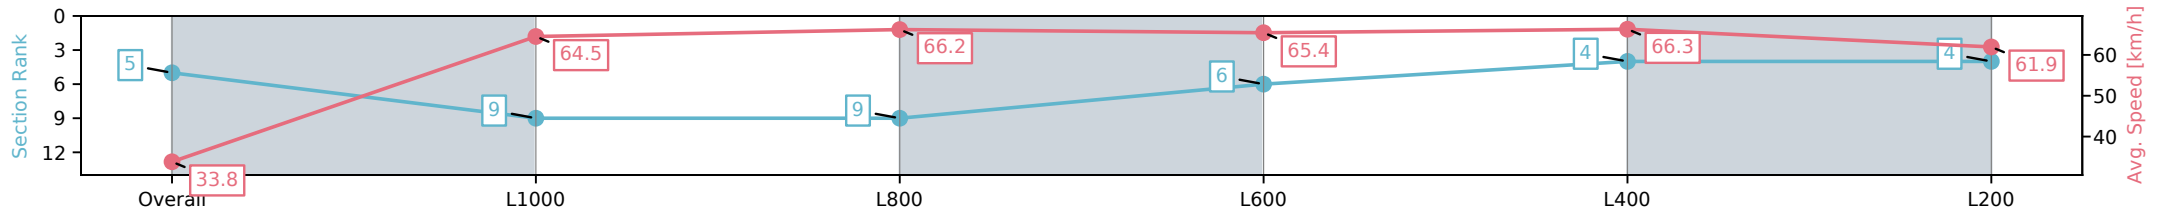

Morphettville SA - Professional

Race 1: Sportsbet Jockey Watch Maiden Plate - 1050m

26 October 2024 - 12:28PM

Track Rating: Good 4, Weather: Fine, Rail Position: +6m 1200m-W/ Post, +3m Remainder

Section	Overall	L1000	L800	L600	L400	L200
Section Times	1:01.10 [5] (0:05.33)	0:55.77 [9] (0:11.16)	0:44.61 [9] (0:11.04)	0:33.57 [6] (0:11.08)	0:22.49 [4] (0:10.88)	0:11.61 [4] (0:11.61)
Average Speed [km/h]	33.8	64.5	66.2	65.4	66.3	61.9
Top Speed [km/h]	52.6	67.4	67.2	66.7	67.3	66.5
Avg. Dist. to Rail [m]	5.0	2.1	3.2	1.5	1.8	2.6
Avg. Stride Freq. [Hz]	2.2	2.5	2.4	2.4	2.5	2.4
Avg. Stride Length [m]	6.0	7.1	7.6	7.6	7.5	7.2