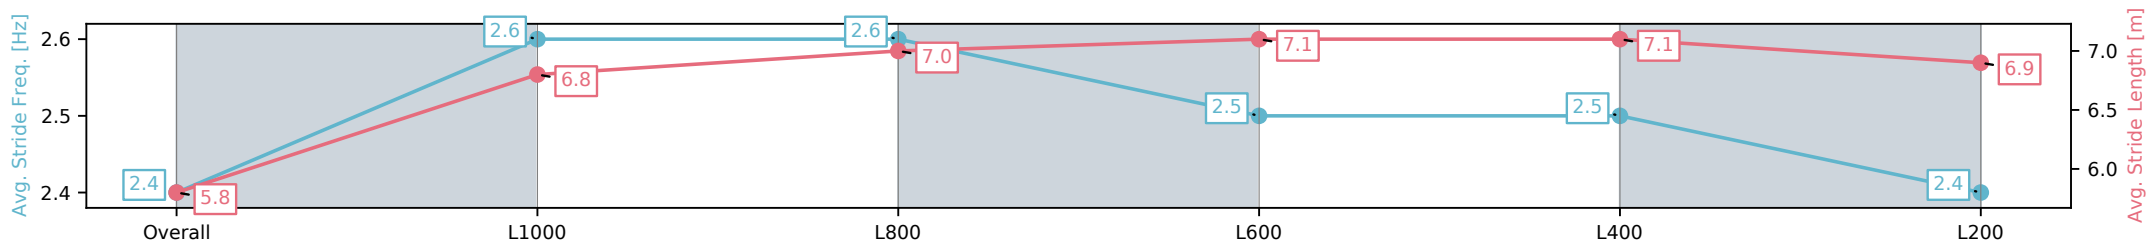

Morphettville SA - Professional

Race 1: Sportsbet Jockey Watch Maiden Plate - 1050m

26 October 2024 - 12:28PM

Track Rating: Good 4, Weather: Fine, Rail Position: +6m 1200m-W/
Post, +3m Remainder

Section	Overall	L1000	L800	L600	L400	L200
Section Times	1:02.09 [11] (0:05.22)	0:56.87 [7] (0:11.08)	0:45.79 [3] (0:11.13)	0:34.66 [4] (0:11.46)	0:23.20 [7] (0:11.24)	0:11.96 [10] (0:11.96)
Average Speed [km/h]	34.4	65.0	65.9	63.5	64.3	60.2
Top Speed [km/h]	57.4	68.3	69.0	64.5	65.5	63.2
Avg. Dist. to Rail [m]	2.5	2.5	4.7	2.0	4.6	8.0
Avg. Stride Freq. [Hz]	2.4	2.6	2.6	2.5	2.5	2.4
Avg. Stride Length [m]	5.8	6.8	7.0	7.1	7.1	6.9

[] Ranking at each section and finish
 -:-:- No data available at this section
 NA No data available