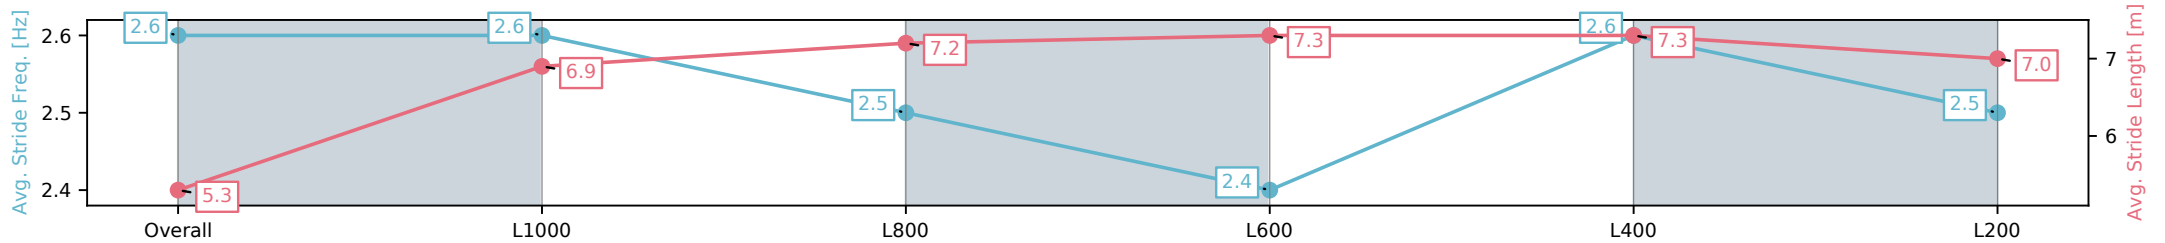

Morphettville SA - Professional

Race 1: Sportsbet Jockey Watch Maiden Plate - 1050m

26 October 2024 - 12:28PM

Track Rating: Good 4, Weather: Fine, Rail Position: +6m 1200m-W/
Post, +3m Remainder

Section	Overall	L1000	L800	L600	L400	L200
Section Times	1:00.60 [3] (0:05.30)	0:55.30 [8] (0:11.11)	0:44.19 [5] (0:10.77)	0:33.42 [2] (0:11.15)	0:22.27 [2] (0:10.80)	0:11.47 [2] (0:11.47)
Average Speed [km/h]	34.2	64.7	66.6	64.7	66.8	62.8
Top Speed [km/h]	58.8	67.3	68.3	66.0	68.0	66.2
Avg. Dist. to Rail [m]	3.9	0.6	0.9	0.4	1.9	2.0
Avg. Stride Freq. [Hz]	2.6	2.6	2.5	2.4	2.6	2.5
Avg. Stride Length [m]	5.3	6.9	7.2	7.3	7.3	7.0