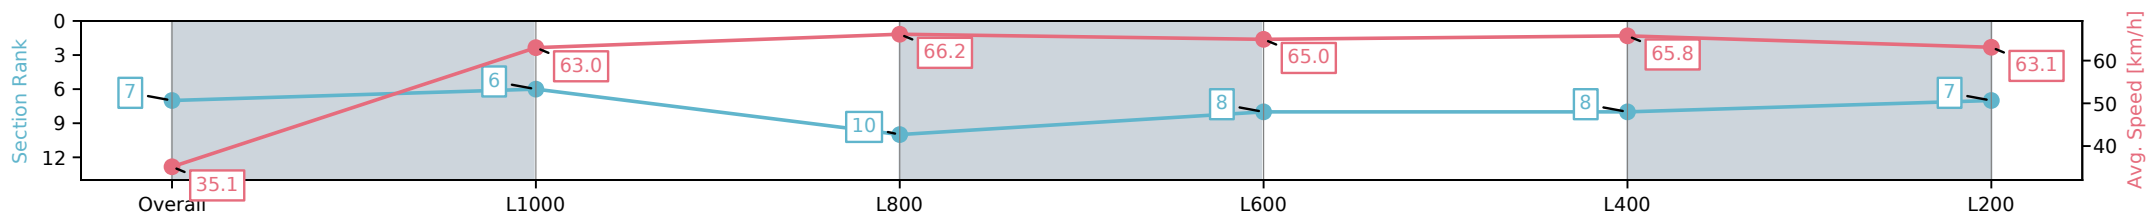

Morphettville SA - Professional

Race 1: Sportsbet Jockey Watch Maiden Plate - 1050m

26 October 2024 - 12:28PM

Track Rating: Good 4, Weather: Fine, Rail Position: +6m 1200m-W/ Post, +3m Remainder

Section	Overall	L1000	L800	L600	L400	L200
Section Times	1:01.31 [7] (0:05.16)	0:56.15 [6] (0:11.41)	0:44.74 [10] (0:11.07)	0:33.67 [8] (0:11.27)	0:22.40 [8] (0:11.00)	0:11.40 [7] (0:11.40)
Average Speed [km/h]	35.1	63.0	66.2	65.0	65.8	63.1
Top Speed [km/h]	52.3	66.6	67.1	66.5	66.3	64.8
Avg. Dist. to Rail [m]	6.3	4.3	4.3	3.2	4.7	6.9
Avg. Stride Freq. [Hz]	2.3	2.4	2.4	2.3	2.4	2.3
Avg. Stride Length [m]	6.3	7.3	7.8	7.7	7.7	7.6