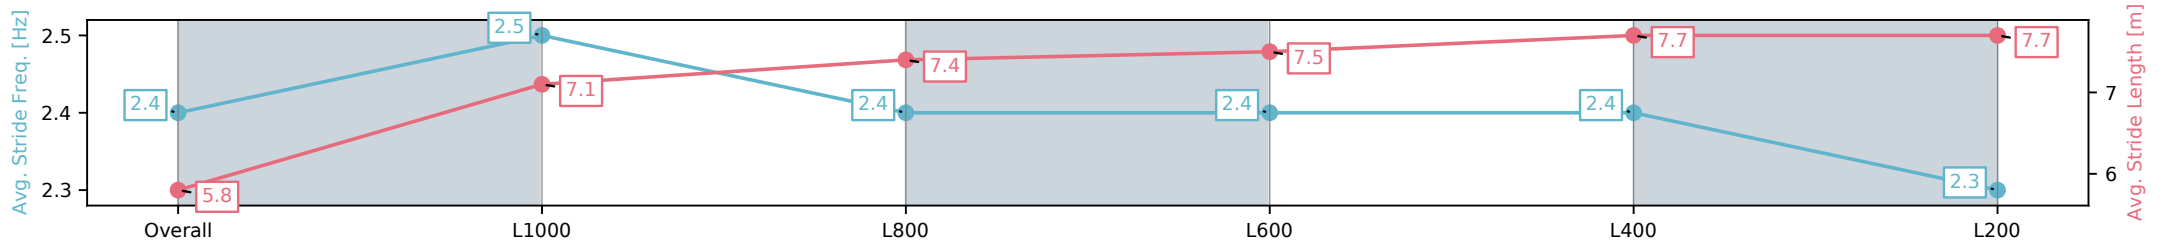

Morphettville SA - Professional

Race 1: Sportsbet Jockey Watch Maiden Plate - 1050m

26 October 2024 - 12:28PM

Track Rating: Good 4, Weather: Fine, Rail Position: +6m 1200m-W/ Post, +3m Remainder

Section	Overall	L1000	L800	L600	L400	L200
Section Times	1:01.35 [8] (0:05.38)	0:55.97 [11] (0:11.11)	0:44.86 [8] (0:11.36)	0:33.50 [10] (0:11.31)	0:22.19 [11] (0:10.89)	0:11.30 [8] (0:11.30)
Average Speed [km/h]	33.8	64.7	65.0	64.9	66.4	63.7
Top Speed [km/h]	56.9	67.1	66.1	65.9	68.0	66.4
Avg. Dist. to Rail [m]	7.4	5.9	5.9	4.0	4.1	4.3
Avg. Stride Freq. [Hz]	2.4	2.5	2.4	2.4	2.4	2.3
Avg. Stride Length [m]	5.8	7.1	7.4	7.5	7.7	7.7

- [] Ranking at each section and finish
- :-:- No data available at this section
- NA No data available

Horse/Jockey Name	CAPE SIZE/Alana Livesey
Finish Rank	9
Fastest Section Time (Section)	0:11.08 (L400)
Top Speed [km/h] (Section)	66.9 (L1000)
Race State	Finished