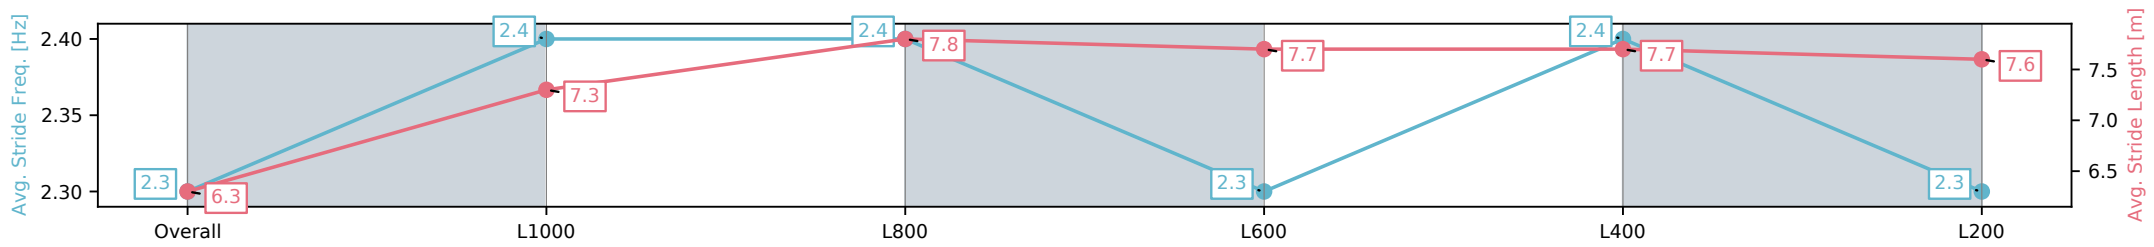

Morphettville SA - Professional

Race 1: Sportsbet Jockey Watch Maiden Plate - 1050m

26 October 2024 - 12:28PM

Track Rating: Good 4, Weather: Fine, Rail Position: +6m 1200m-W/ Post, +3m Remainder

Section	Overall	L1000	L800	L600	L400	L200
Section Times	1:01.31 [7] (0:05.16)	0:56.15 [6] (0:11.41)	0:44.74 [10] (0:11.07)	0:33.67 [8] (0:11.27)	0:22.40 [8] (0:11.00)	0:11.40 [7] (0:11.40)
Average Speed [km/h]	35.1	63.0	66.2	65.0	65.8	63.1
Top Speed [km/h]	52.3	66.6	67.1	66.5	66.3	64.8
Avg. Dist. to Rail [m]	6.3	4.3	4.3	3.2	4.7	6.9
Avg. Stride Freq. [Hz]	2.3	2.4	2.4	2.3	2.4	2.3
Avg. Stride Length [m]	6.3	7.3	7.8	7.7	7.7	7.6