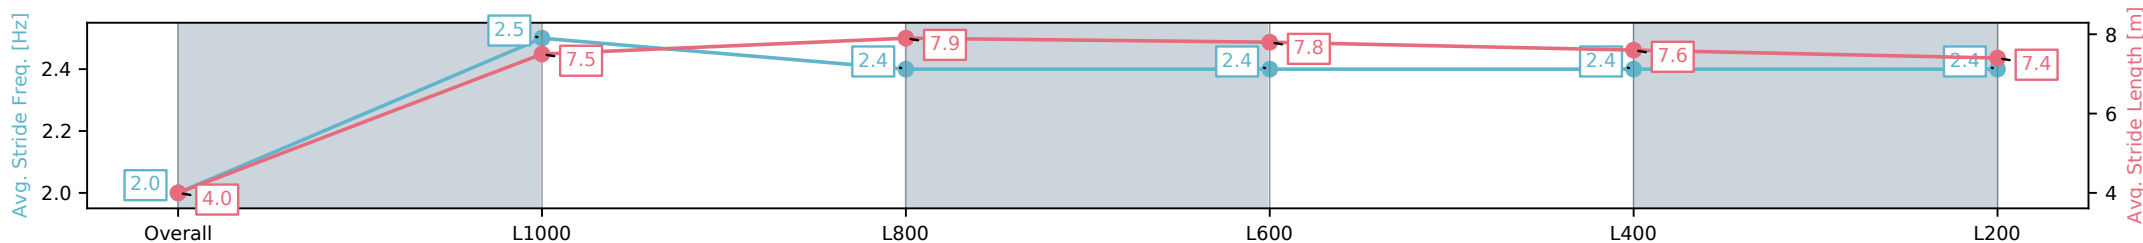

Morphettville SA - Professional

Race 6: Croser Handicap (Heat of Sportsbet Gytrash Series) - 1050m

19 October 2024 - 3:32PM

Track Rating: Good 4, Weather: Fine, Rail Position: +3m Entire

Section	Overall	L1000	L800	L600	L400	L200
Section Times	1:00.50 [6] (0:06.04)	0:54.46 [10] (0:10.93)	0:43.53 [10] (0:10.56)	0:32.96 [11] (0:10.72)	0:22.24 [11] (0:10.80)	0:11.44 [8] (0:11.44)
Average Speed [km/h]	29.9	65.9	68.2	67.0	66.9	62.9
Top Speed [km/h]	56.0	70.4	70.3	68.1	67.9	65.2
Avg. Dist. to Rail [m]	7.7	3.7	1.1	0.9	3.8	6.9
Avg. Stride Freq. [Hz]	2.0	2.5	2.4	2.4	2.4	2.4
Avg. Stride Length [m]	4.0	7.5	7.9	7.8	7.6	7.4

- [ ] Ranking at each section and finish
- :-:- No data available at this section
- NA No data available

Horse/Jockey Name	HOWL/Jason Holder
Finish Rank	7
Fastest Section Time (Section)	0:10.37 (L800)
Top Speed [km/h] (Section)	71.6 (L1000)
Race State	Finished