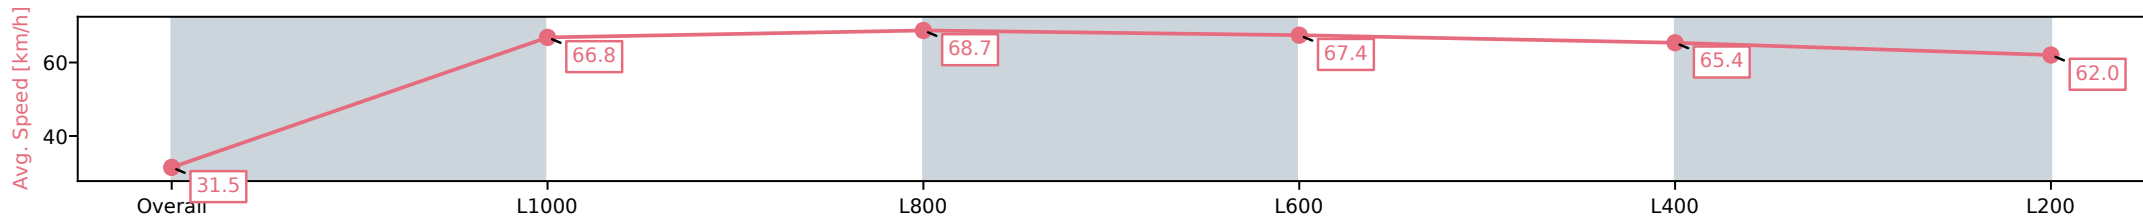

Morphettville SA - Professional

Race 6: Croser Handicap (Heat of Sportsbet Gytrash Series) - 1050m

19 October 2024 - 3:32PM

Track Rating: Good 4, Weather: Fine, Rail Position: +3m Entire

Section	Overall	L1000	L800	L600	L400	L200
Section Times	1:00.49 [5] (0:05.74)	0:54.75 [6] (0:10.79)	0:43.96 [4] (0:10.55)	0:33.41 [6] (0:10.75)	0:22.66 [6] (0:11.06)	0:11.60 [5] (0:11.60)
Average Speed [km/h]	31.5	66.8	68.7	67.4	65.4	62.0
Top Speed [km/h]	58.5	69.2	70.5	68.7	67.1	64.9
Avg. Dist. to Rail [m]	4.4	3.5	2.1	1.5	3.4	3.7
Avg. Stride Freq. [Hz]	2.1	2.4	2.3	2.3	2.3	2.3
Avg. Stride Length [m]	3.9	7.6	8.2	8.1	7.7	7.5