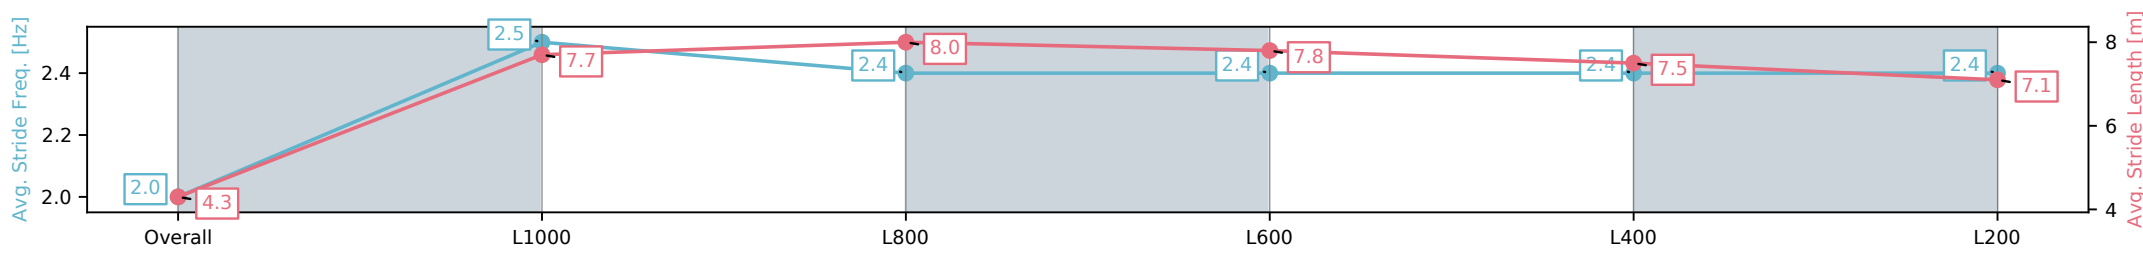

Morphettville SA - Professional

Race 6: Croser Handicap (Heat of Sportsbet Gytrash Series) - 1050m

19 October 2024 - 3:32PM

Track Rating: Good 4, Weather: Fine, Rail Position: +3m Entire

Section	Overall	L1000	L800	L600	L400	L200
Section Times	1:00.48 [4] (0:05.57)	0:54.90 [1] (0:10.62)	0:44.28 [1] (0:10.47)	0:33.81 [1] (0:10.82)	0:22.99 [1] (0:11.14)	0:11.85 [1] (0:11.85)
Average Speed [km/h]	32.3	67.8	68.7	66.3	64.7	60.8
Top Speed [km/h]	59.1	70.8	69.7	67.3	66.8	64.2
Avg. Dist. to Rail [m]	5.1	3.1	0.6	0.6	2.3	4.0
Avg. Stride Freq. [Hz]	2.0	2.5	2.4	2.4	2.4	2.4
Avg. Stride Length [m]	4.3	7.7	8.0	7.8	7.5	7.1