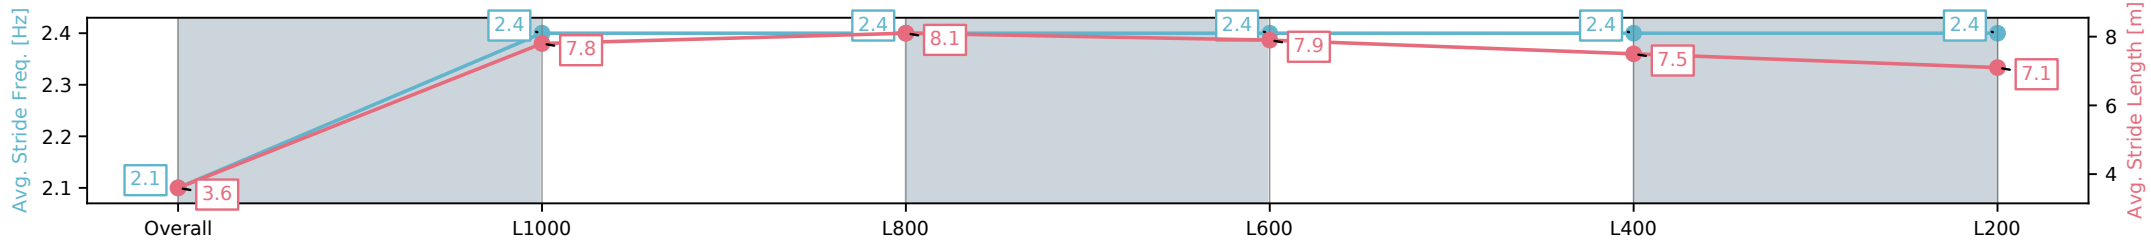

- [ ] Ranking at each section and finish
- :-:- No data available at this section
- NA No data available

Horse/Jockey Name	HOWL/Jason Holder
Finish Rank	7
Fastest Section Time (Section)	0:10.37 (L800)
Top Speed [km/h] (Section)	71.6 (L1000)
Race State	Finished

Morphettville SA - Professional

Race 6: Croser Handicap (Heat of Sportsbet Gytrash Series) - 1050m

19 October 2024 - 3:32PM

Track Rating: Good 4, Weather: Fine, Rail Position: +3m Entire

Section	Overall	L1000	L800	L600	L400	L200
Section Times	1:00.70 [7] (0:06.48)	0:54.22 [11] (0:10.64)	0:43.58 [11] (0:10.37)	0:33.21 [10] (0:10.75)	0:22.46 [10] (0:11.00)	0:11.46 [11] (0:11.46)
Average Speed [km/h]	27.8	67.8	69.8	67.6	65.9	62.9
Top Speed [km/h]	59.4	71.5	71.6	68.7	68.1	64.7
Avg. Dist. to Rail [m]	9.0	4.9	2.3	1.7	6.7	9.8
Avg. Stride Freq. [Hz]	2.1	2.4	2.4	2.4	2.4	2.4
Avg. Stride Length [m]	3.6	7.8	8.1	7.9	7.5	7.1