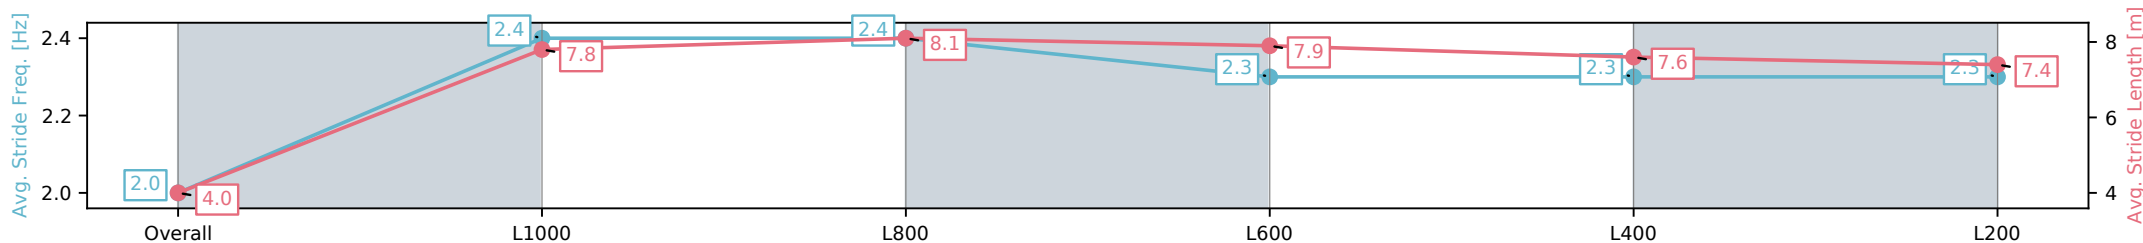

Morphettville SA - Professional

Race 6: Croser Handicap (Heat of Sportsbet Gytrash Series) - 1050m

19 October 2024 - 3:32PM

Track Rating: Good 4, Weather: Fine, Rail Position: +3m Entire

Section	Overall	L1000	L800	L600	L400	L200
Section Times	1:00.78 [8] (0:05.88)	0:54.90 [9] (0:10.60)	0:44.30 [2] (0:10.45)	0:33.85 [2] (0:10.68)	0:23.17 [2] (0:11.28)	0:11.89 [4] (0:11.89)
Average Speed [km/h]	30.9	67.9	68.8	66.9	63.8	60.6
Top Speed [km/h]	58.9	71.0	70.2	67.7	65.9	62.7
Avg. Dist. to Rail [m]	6.0	3.3	0.9	1.5	2.5	4.7
Avg. Stride Freq. [Hz]	2.0	2.4	2.4	2.3	2.3	2.3
Avg. Stride Length [m]	4.0	7.8	8.1	7.9	7.6	7.4

- [ ] Ranking at each section and finish
- :-:- No data available at this section
- NA No data available

Horse/Jockey Name	THE GOV/Alana Livesey
Finish Rank	9
Fastest Section Time (Section)	0:10.35 (L800)
Top Speed [km/h] (Section)	71.3 (L1000)
Race State	Finished