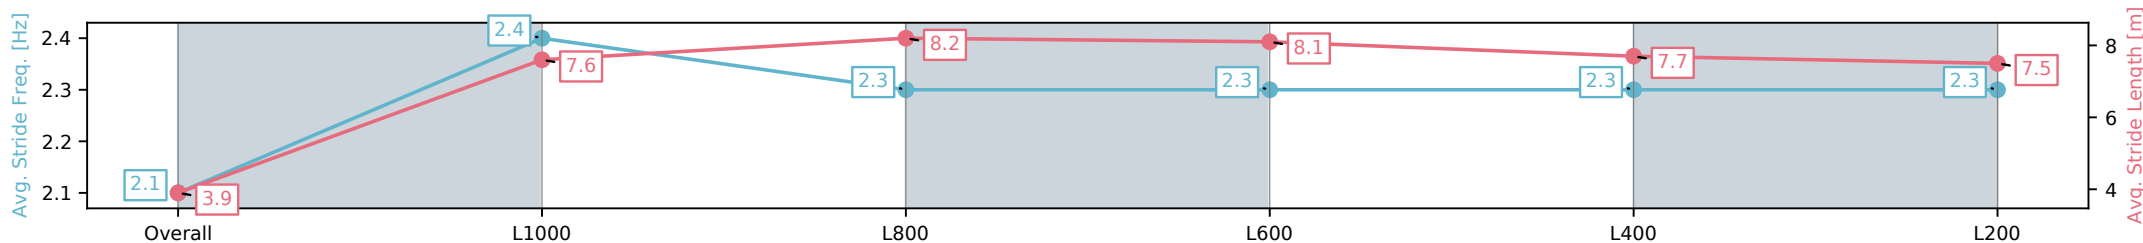

Morphettville SA - Professional

Race 6: Croser Handicap (Heat of Sportsbet Gytrash Series) - 1050m

19 October 2024 - 3:32PM

Track Rating: Good 4, Weather: Fine, Rail Position: +3m Entire

Section	Overall	L1000	L800	L600	L400	L200
Section Times	1:00.49 [5] (0:05.74)	0:54.75 [6] (0:10.79)	0:43.96 [4] (0:10.55)	0:33.41 [6] (0:10.75)	0:22.66 [6] (0:11.06)	0:11.60 [5] (0:11.60)
Average Speed [km/h]	31.5	66.8	68.7	67.4	65.4	62.0
Top Speed [km/h]	58.5	69.2	70.5	68.7	67.1	64.9
Avg. Dist. to Rail [m]	4.4	3.5	2.1	1.5	3.4	3.7
Avg. Stride Freq. [Hz]	2.1	2.4	2.3	2.3	2.3	2.3
Avg. Stride Length [m]	3.9	7.6	8.2	8.1	7.7	7.5