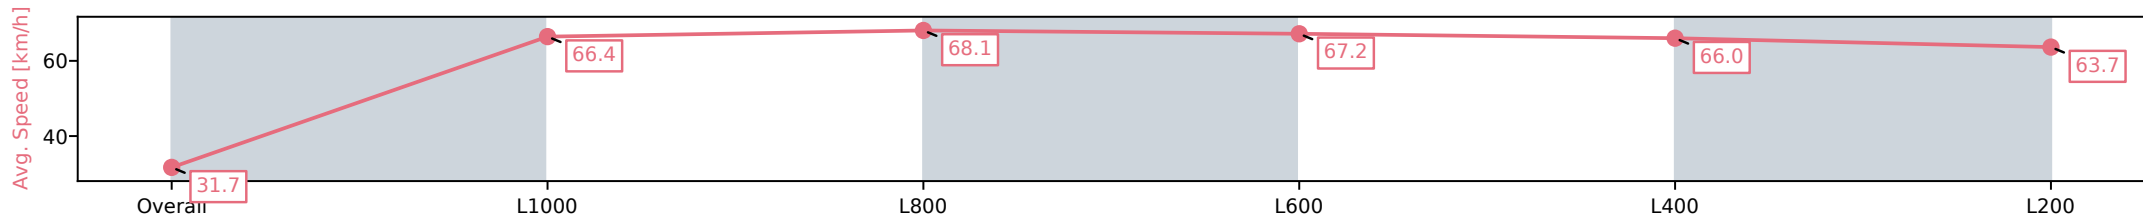

Morphettville SA - Professional

Race 6: Croser Handicap (Heat of Sportsbet Gytrash Series) - 1050m

19 October 2024 - 3:32PM

Track Rating: Good 4, Weather: Fine, Rail Position: +3m Entire

Section	Overall	L1000	L800	L600	L400	L200
Section Times	1:00.35 [2] (0:05.72)	0:54.63 [5] (0:10.84)	0:43.79 [6] (0:10.67)	0:33.12 [8] (0:10.84)	0:22.28 [8] (0:10.96)	0:11.32 [7] (0:11.32)
Average Speed [km/h]	31.7	66.4	68.1	67.2	66.0	63.7
Top Speed [km/h]	55.7	71.3	69.2	68.1	67.0	65.5
Avg. Dist. to Rail [m]	5.7	4.3	2.6	2.1	5.3	8.8
Avg. Stride Freq. [Hz]	2.0	2.4	2.3	2.4	2.4	2.5
Avg. Stride Length [m]	4.1	7.6	7.6	7.5	7.5	7.1