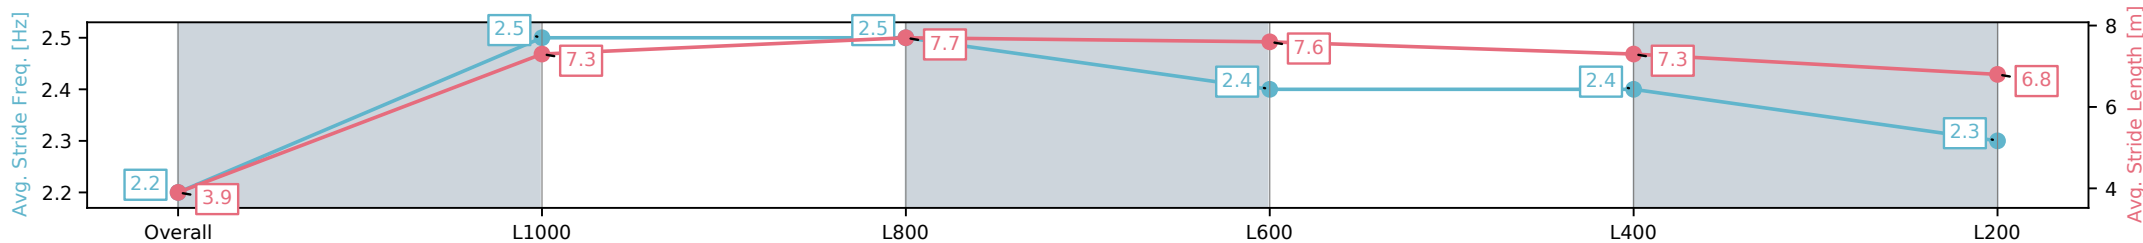

- [ ] Ranking at each section and finish
- :-:- No data available at this section
- NA No data available

Horse/Jockey Name	LOVELY LOOKIN'/Lachlan Neindorf
Finish Rank	11
Fastest Section Time (Section)	0:10.52 (L800)
Top Speed [km/h] (Section)	70.5 (Overall)
Race State	Finished

Morphettville SA - Professional

Race 6: Croser Handicap (Heat of Sportsbet Gytrash Series) - 1050m

19 October 2024 - 3:32PM

Track Rating: Good 4, Weather: Fine, Rail Position: +3m Entire

Section	Overall	L1000	L800	L600	L400	L200
Section Times	1:01.77 [11] (0:05.67)	0:56.10 [3] (0:10.81)	0:45.29 [3] (0:10.52)	0:34.77 [4] (0:10.78)	0:23.99 [5] (0:11.31)	0:12.68 [9] (0:12.68)
Average Speed [km/h]	31.8	66.6	68.3	66.9	63.7	56.7
Top Speed [km/h]	57.2	70.5	70.3	67.7	66.0	61.0
Avg. Dist. to Rail [m]	3.3	1.3	0.3	0.3	0.7	1.0
Avg. Stride Freq. [Hz]	2.2	2.5	2.5	2.4	2.4	2.3
Avg. Stride Length [m]	3.9	7.3	7.7	7.6	7.3	6.8

- [ ] Ranking at each section and finish
- :-:- No data available at this section
- NA No data available