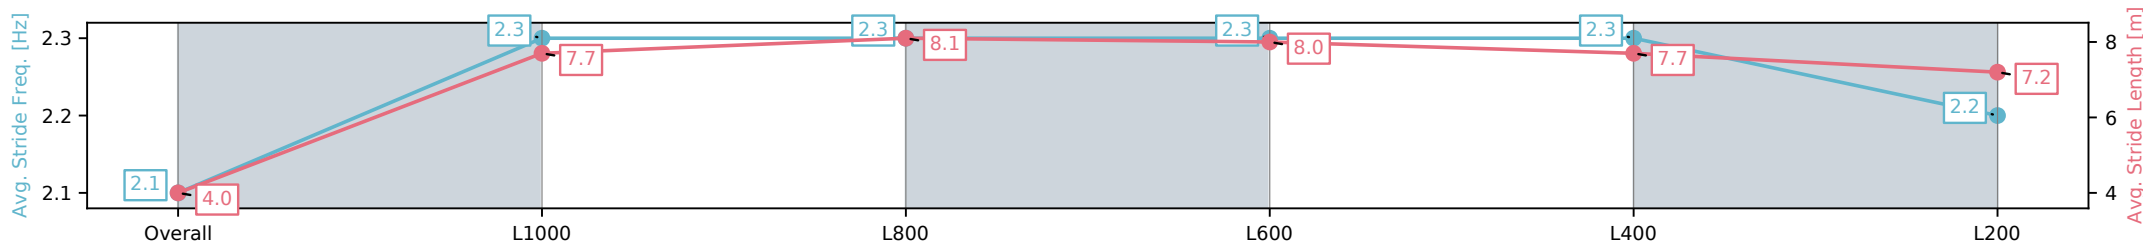

- [ ] Ranking at each section and finish
- :-:- No data available at this section
- NA No data available

Horse/Jockey Name	STARLITE VALLEY/Justin Potter
Finish Rank	10
Fastest Section Time (Section)	0:10.60 (L800)
Top Speed [km/h] (Section)	68.6 (Overall)
Race State	Finished

Morphettville SA - Professional

Race 6: Croser Handicap (Heat of Sportsbet Gytrash Series) - 1050m

19 October 2024 - 3:32PM

Track Rating: Good 4, Weather: Fine, Rail Position: +3m Entire

Section	Overall	L1000	L800	L600	L400	L200
Section Times	1:01.31 [10] (0:05.79)	0:55.52 [7] (0:11.09)	0:44.43 [9] (0:10.60)	0:33.83 [9] (0:10.71)	0:23.12 [9] (0:10.91)	0:12.21 [10] (0:12.21)
Average Speed [km/h]	31.0	64.9	67.9	66.9	66.0	58.9
Top Speed [km/h]	57.6	68.6	68.5	68.0	67.4	63.7
Avg. Dist. to Rail [m]	2.7	1.6	0.5	0.9	1.9	2.9
Avg. Stride Freq. [Hz]	2.1	2.3	2.3	2.3	2.3	2.2
Avg. Stride Length [m]	4.0	7.7	8.1	8.0	7.7	7.2

- [ ] Ranking at each section and finish
- :-:- No data available at this section
- NA No data available

Horse/Jockey Name	LOVELY LOOKIN'/Lachlan Neindorf
Finish Rank	11
Fastest Section Time (Section)	0:10.52 (L800)
Top Speed [km/h] (Section)	70.5 (Overall)
Race State	Finished