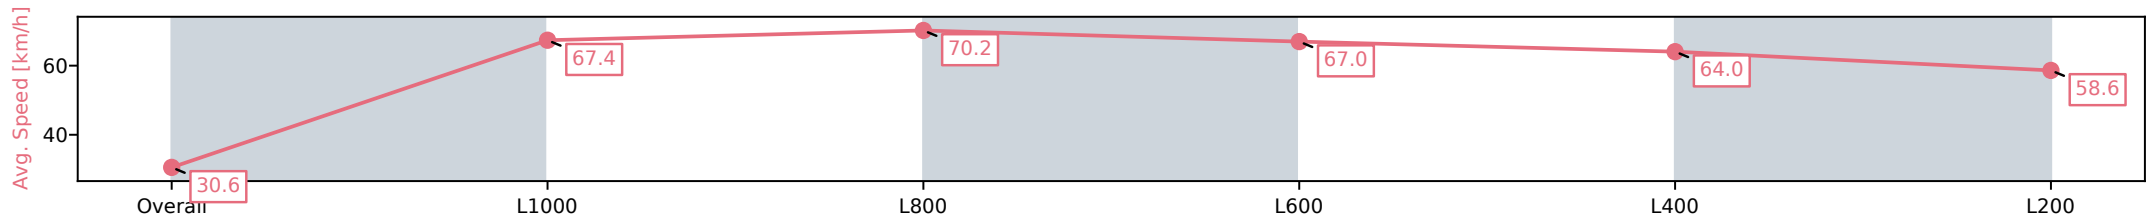

Morphettville SA - Professional

Race 6: Croser Handicap (Heat of Sportsbet Gytrash Series) - 1050m

19 October 2024 - 3:32PM

Track Rating: Good 4, Weather: Fine, Rail Position: +3m Entire

Section	Overall	L1000	L800	L600	L400	L200
Section Times	1:01.23 [9] (0:05.88)	0:55.35 [8] (0:10.70)	0:44.65 [8] (0:10.35)	0:34.30 [3] (0:10.76)	0:23.54 [3] (0:11.26)	0:12.28 [6] (0:12.28)
Average Speed [km/h]	30.6	67.4	70.2	67.0	64.0	58.6
Top Speed [km/h]	57.1	71.2	71.3	68.4	65.1	62.1
Avg. Dist. to Rail [m]	10.0	7.0	2.7	0.3	4.0	7.0
Avg. Stride Freq. [Hz]	2.2	2.6	2.6	2.6	2.6	2.5
Avg. Stride Length [m]	3.7	7.1	7.3	7.1	6.8	6.6