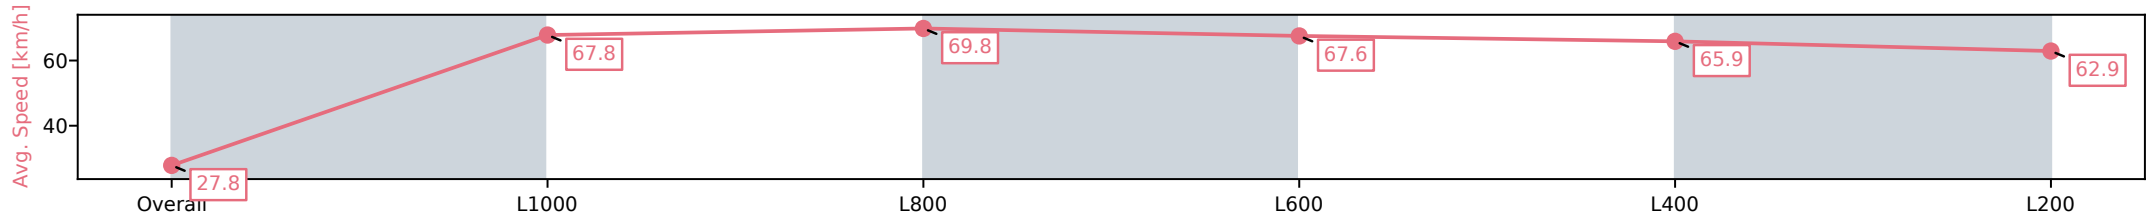

- [ ] Ranking at each section and finish
- :-:- No data available at this section
- NA No data available

Horse/Jockey Name	HOWL/Jason Holder
Finish Rank	7
Fastest Section Time (Section)	0:10.37 (L800)
Top Speed [km/h] (Section)	71.6 (L1000)
Race State	Finished

Morphettville SA - Professional

Race 6: Croser Handicap (Heat of Sportsbet Gytrash Series) - 1050m

19 October 2024 - 3:32PM

Track Rating: Good 4, Weather: Fine, Rail Position: +3m Entire

Section	Overall	L1000	L800	L600	L400	L200
Section Times	1:00.70 [7] (0:06.48)	0:54.22 [11] (0:10.64)	0:43.58 [11] (0:10.37)	0:33.21 [10] (0:10.75)	0:22.46 [10] (0:11.00)	0:11.46 [11] (0:11.46)
Average Speed [km/h]	27.8	67.8	69.8	67.6	65.9	62.9
Top Speed [km/h]	59.4	71.5	71.6	68.7	68.1	64.7
Avg. Dist. to Rail [m]	9.0	4.9	2.3	1.7	6.7	9.8
Avg. Stride Freq. [Hz]	2.1	2.4	2.4	2.4	2.4	2.4
Avg. Stride Length [m]	3.6	7.8	8.1	7.9	7.5	7.1