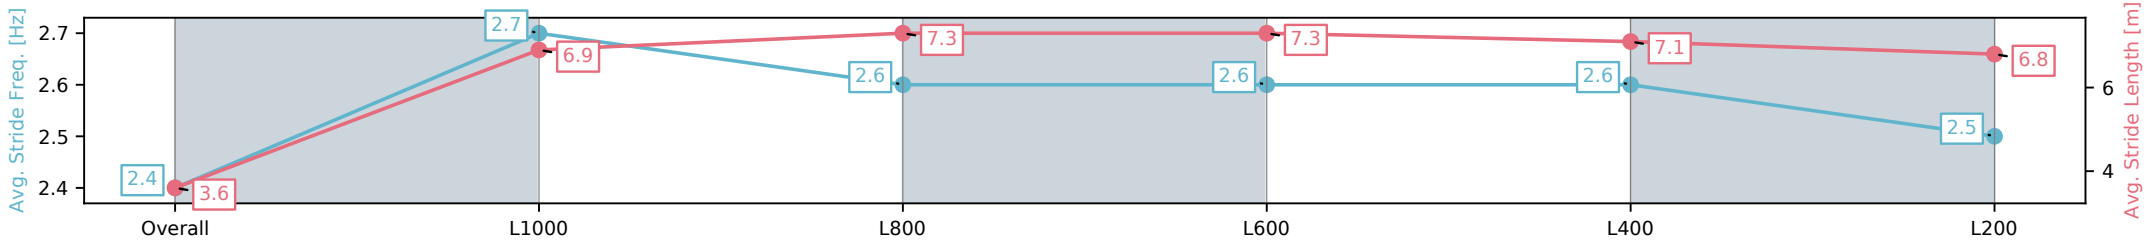

Race 6: Croser Handicap (Heat of Sportsbet Gytrash Series) - 1050m

19 October 2024 - 3:32PM

Track Rating: Good 4, Weather: Fine, Rail Position: +3m Entire

Section	Overall	L1000	L800	L600	L400	L200
Section Times	1:00.19 [1] (0:05.68)	0:54.51 [4] (0:10.87)	0:43.64 [5] (0:10.48)	0:33.16 [5] (0:10.70)	0:22.46 [4] (0:10.94)	0:11.52 [2] (0:11.52)
Average Speed [km/h]	31.8	66.2	69.2	68.1	66.2	62.5
Top Speed [km/h]	57.5	70.2	69.9	69.4	67.1	65.8
Avg. Dist. to Rail [m]	7.7	5.6	2.3	2.2	4.9	5.3
Avg. Stride Freq. [Hz]	2.4	2.7	2.6	2.6	2.6	2.5
Avg. Stride Length [m]	3.6	6.9	7.3	7.3	7.1	6.8