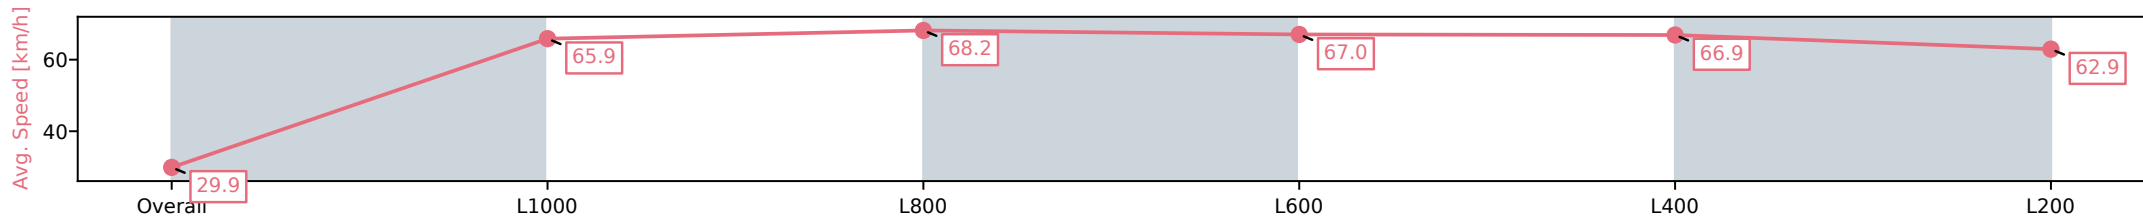

Morphettville SA - Professional

Race 6: Croser Handicap (Heat of Sportsbet Gytrash Series) - 1050m

19 October 2024 - 3:32PM

Track Rating: Good 4, Weather: Fine, Rail Position: +3m Entire

Section	Overall	L1000	L800	L600	L400	L200
Section Times	1:00.50 [6] (0:06.04)	0:54.46 [10] (0:10.93)	0:43.53 [10] (0:10.56)	0:32.96 [11] (0:10.72)	0:22.24 [11] (0:10.80)	0:11.44 [8] (0:11.44)
Average Speed [km/h]	29.9	65.9	68.2	67.0	66.9	62.9
Top Speed [km/h]	56.0	70.4	70.3	68.1	67.9	65.2
Avg. Dist. to Rail [m]	7.7	3.7	1.1	0.9	3.8	6.9
Avg. Stride Freq. [Hz]	2.0	2.5	2.4	2.4	2.4	2.4
Avg. Stride Length [m]	4.0	7.5	7.9	7.8	7.6	7.4

- [ ] Ranking at each section and finish
- :-:- No data available at this section
- NA No data available

Horse/Jockey Name	HOWL/Jason Holder
Finish Rank	7
Fastest Section Time (Section)	0:10.37 (L800)
Top Speed [km/h] (Section)	71.6 (L1000)
Race State	Finished