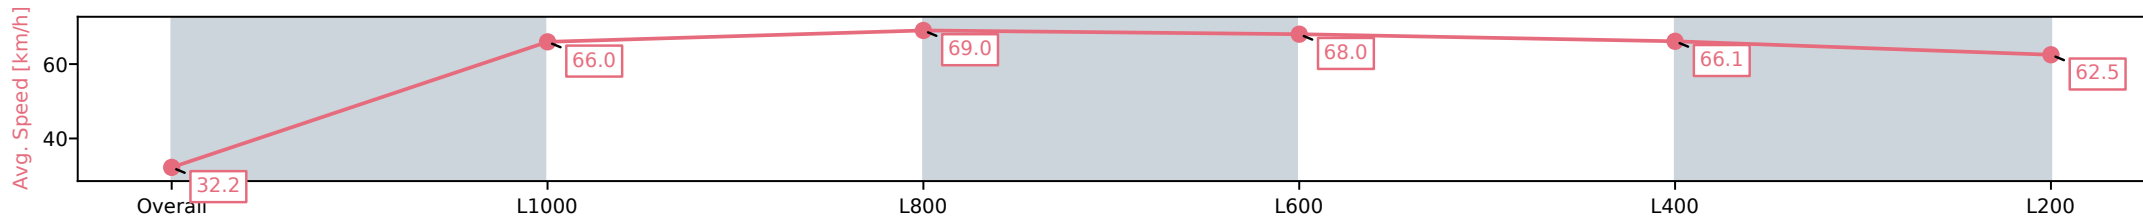

Morphettville SA - Professional

Race 6: Croser Handicap (Heat of Sportsbet Gytrash Series) - 1050m

19 October 2024 - 3:32PM

Track Rating: Good 4, Weather: Fine, Rail Position: +3m Entire

Section	Overall	L1000	L800	L600	L400	L200
Section Times	1:00.39 [3] (0:05.65)	0:54.74 [2] (0:10.92)	0:43.82 [7] (0:10.56)	0:33.26 [7] (0:10.76)	0:22.50 [7] (0:10.96)	0:11.54 [3] (0:11.54)
Average Speed [km/h]	32.2	66.0	69.0	68.0	66.1	62.5
Top Speed [km/h]	55.3	69.6	69.7	69.4	67.8	64.2
Avg. Dist. to Rail [m]	11.5	7.3	3.6	3.4	6.2	7.9
Avg. Stride Freq. [Hz]	2.1	2.6	2.6	2.6	2.7	2.6
Avg. Stride Length [m]	4.0	6.9	7.2	7.2	6.8	6.6