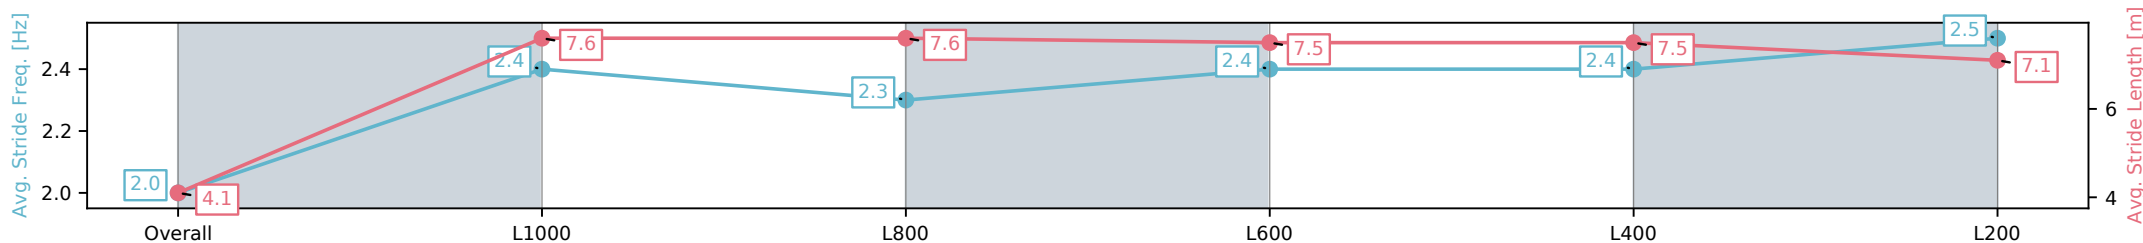

Morphettville SA - Professional

Race 6: Croser Handicap (Heat of Sportsbet Gytrash Series) - 1050m

19 October 2024 - 3:32PM

Track Rating: Good 4, Weather: Fine, Rail Position: +3m Entire

Section	Overall	L1000	L800	L600	L400	L200
Section Times	1:00.35 [2] (0:05.72)	0:54.63 [5] (0:10.84)	0:43.79 [6] (0:10.67)	0:33.12 [8] (0:10.84)	0:22.28 [8] (0:10.96)	0:11.32 [7] (0:11.32)
Average Speed [km/h]	31.7	66.4	68.1	67.2	66.0	63.7
Top Speed [km/h]	55.7	71.3	69.2	68.1	67.0	65.5
Avg. Dist. to Rail [m]	5.7	4.3	2.6	2.1	5.3	8.8
Avg. Stride Freq. [Hz]	2.0	2.4	2.3	2.4	2.4	2.5
Avg. Stride Length [m]	4.1	7.6	7.6	7.5	7.5	7.1