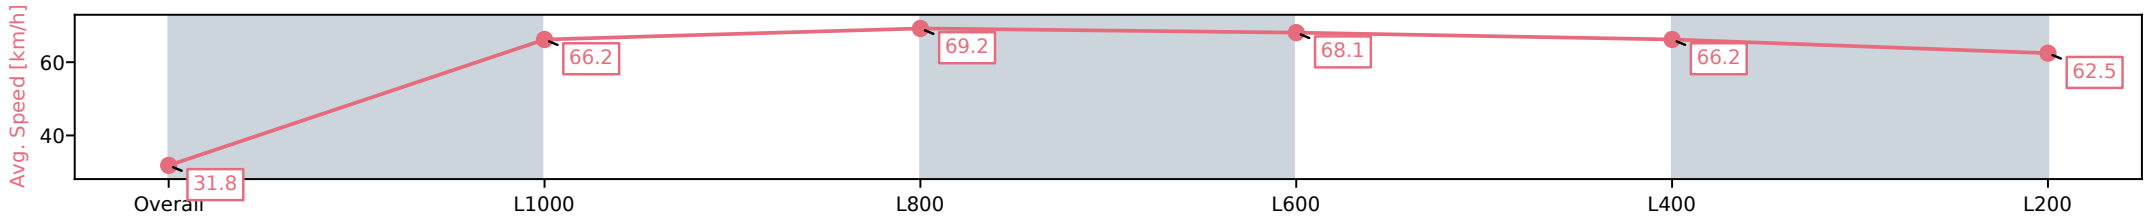

Race 6: Croser Handicap (Heat of Sportsbet Gytrash Series) - 1050m

19 October 2024 - 3:32PM

Track Rating: Good 4, Weather: Fine, Rail Position: +3m Entire

Section	Overall	L1000	L800	L600	L400	L200
Section Times	1:00.19 [1] (0:05.68)	0:54.51 [4] (0:10.87)	0:43.64 [5] (0:10.48)	0:33.16 [5] (0:10.70)	0:22.46 [4] (0:10.94)	0:11.52 [2] (0:11.52)
Average Speed [km/h]	31.8	66.2	69.2	68.1	66.2	62.5
Top Speed [km/h]	57.5	70.2	69.9	69.4	67.1	65.8
Avg. Dist. to Rail [m]	7.7	5.6	2.3	2.2	4.9	5.3
Avg. Stride Freq. [Hz]	2.4	2.7	2.6	2.6	2.6	2.5
Avg. Stride Length [m]	3.6	6.9	7.3	7.3	7.1	6.8