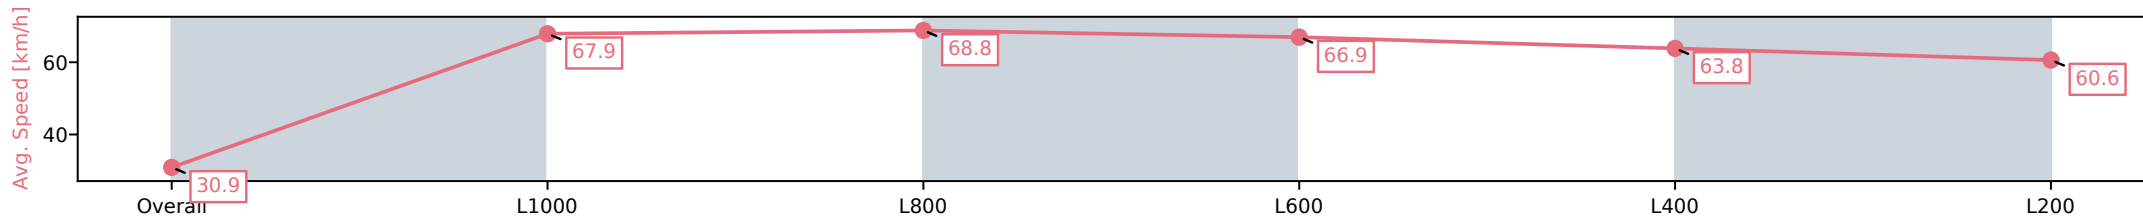

Morphettville SA - Professional

Race 6: Croser Handicap (Heat of Sportsbet Gytrash Series) - 1050m

19 October 2024 - 3:32PM

Track Rating: Good 4, Weather: Fine, Rail Position: +3m Entire

Section	Overall	L1000	L800	L600	L400	L200
Section Times	1:00.78 [8] (0:05.88)	0:54.90 [9] (0:10.60)	0:44.30 [2] (0:10.45)	0:33.85 [2] (0:10.68)	0:23.17 [2] (0:11.28)	0:11.89 [4] (0:11.89)
Average Speed [km/h]	30.9	67.9	68.8	66.9	63.8	60.6
Top Speed [km/h]	58.9	71.0	70.2	67.7	65.9	62.7
Avg. Dist. to Rail [m]	6.0	3.3	0.9	1.5	2.5	4.7
Avg. Stride Freq. [Hz]	2.0	2.4	2.4	2.3	2.3	2.3
Avg. Stride Length [m]	4.0	7.8	8.1	7.9	7.6	7.4