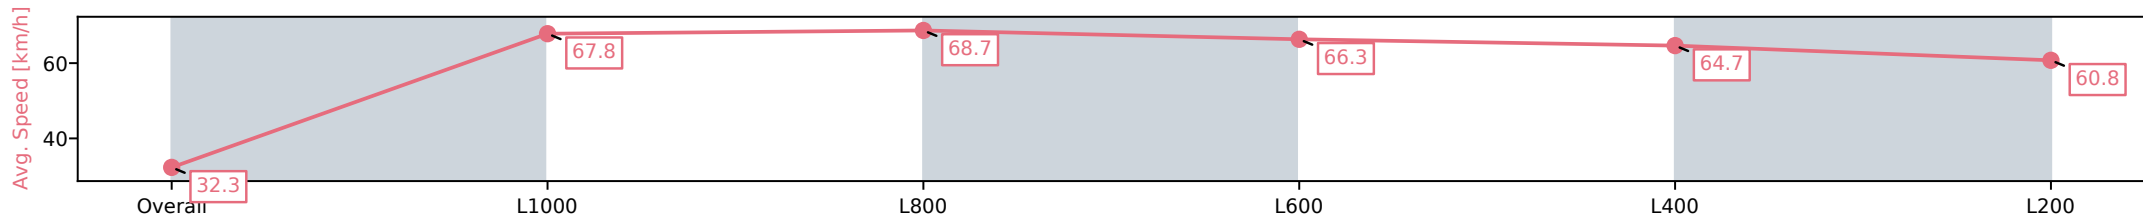

Morphettville SA - Professional

Race 6: Croser Handicap (Heat of Sportsbet Gytrash Series) - 1050m

19 October 2024 - 3:32PM

Track Rating: Good 4, Weather: Fine, Rail Position: +3m Entire

Section	Overall	L1000	L800	L600	L400	L200
Section Times	1:00.48 [4] (0:05.57)	0:54.90 [1] (0:10.62)	0:44.28 [1] (0:10.47)	0:33.81 [1] (0:10.82)	0:22.99 [1] (0:11.14)	0:11.85 [1] (0:11.85)
Average Speed [km/h]	32.3	67.8	68.7	66.3	64.7	60.8
Top Speed [km/h]	59.1	70.8	69.7	67.3	66.8	64.2
Avg. Dist. to Rail [m]	5.1	3.1	0.6	0.6	2.3	4.0
Avg. Stride Freq. [Hz]	2.0	2.5	2.4	2.4	2.4	2.4
Avg. Stride Length [m]	4.3	7.7	8.0	7.8	7.5	7.1