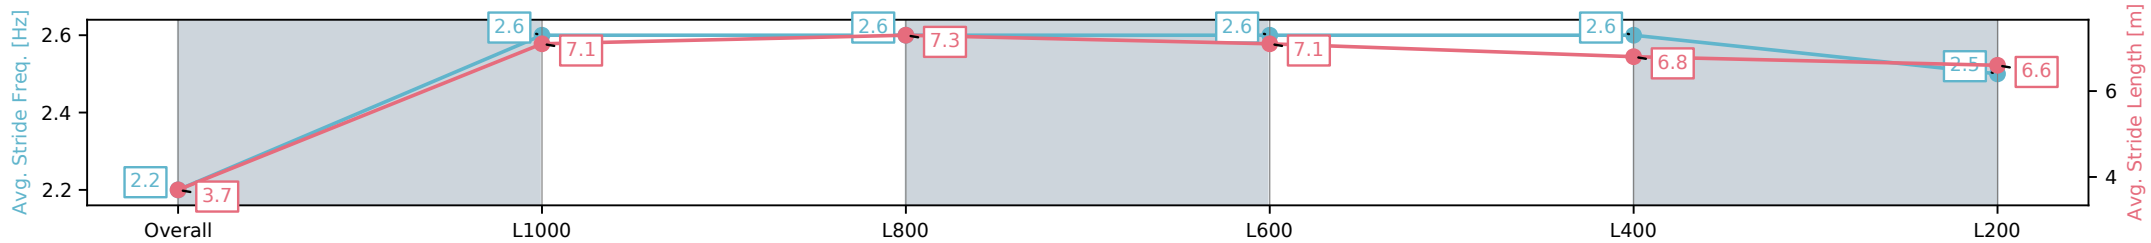

Morphettville SA - Professional

Race 6: Croser Handicap (Heat of Sportsbet Gytrash Series) - 1050m

19 October 2024 - 3:32PM

Track Rating: Good 4, Weather: Fine, Rail Position: +3m Entire

Section	Overall	L1000	L800	L600	L400	L200
Section Times	1:01.23 [9] (0:05.88)	0:55.35 [8] (0:10.70)	0:44.65 [8] (0:10.35)	0:34.30 [3] (0:10.76)	0:23.54 [3] (0:11.26)	0:12.28 [6] (0:12.28)
Average Speed [km/h]	30.6	67.4	70.2	67.0	64.0	58.6
Top Speed [km/h]	57.1	71.2	71.3	68.4	65.1	62.1
Avg. Dist. to Rail [m]	10.0	7.0	2.7	0.3	4.0	7.0
Avg. Stride Freq. [Hz]	2.2	2.6	2.6	2.6	2.6	2.5
Avg. Stride Length [m]	3.7	7.1	7.3	7.1	6.8	6.6