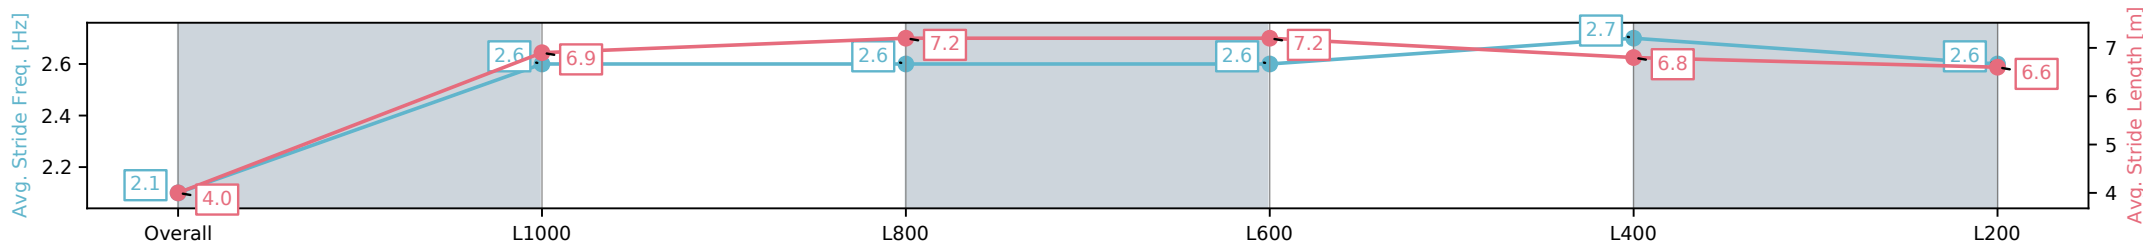

Morphettville SA - Professional

Race 6: Croser Handicap (Heat of Sportsbet Gytrash Series) - 1050m

19 October 2024 - 3:32PM

Track Rating: Good 4, Weather: Fine, Rail Position: +3m Entire

Section	Overall	L1000	L800	L600	L400	L200
Section Times	1:00.39 [3] (0:05.65)	0:54.74 [2] (0:10.92)	0:43.82 [7] (0:10.56)	0:33.26 [7] (0:10.76)	0:22.50 [7] (0:10.96)	0:11.54 [3] (0:11.54)
Average Speed [km/h]	32.2	66.0	69.0	68.0	66.1	62.5
Top Speed [km/h]	55.3	69.6	69.7	69.4	67.8	64.2
Avg. Dist. to Rail [m]	11.5	7.3	3.6	3.4	6.2	7.9
Avg. Stride Freq. [Hz]	2.1	2.6	2.6	2.6	2.7	2.6
Avg. Stride Length [m]	4.0	6.9	7.2	7.2	6.8	6.6