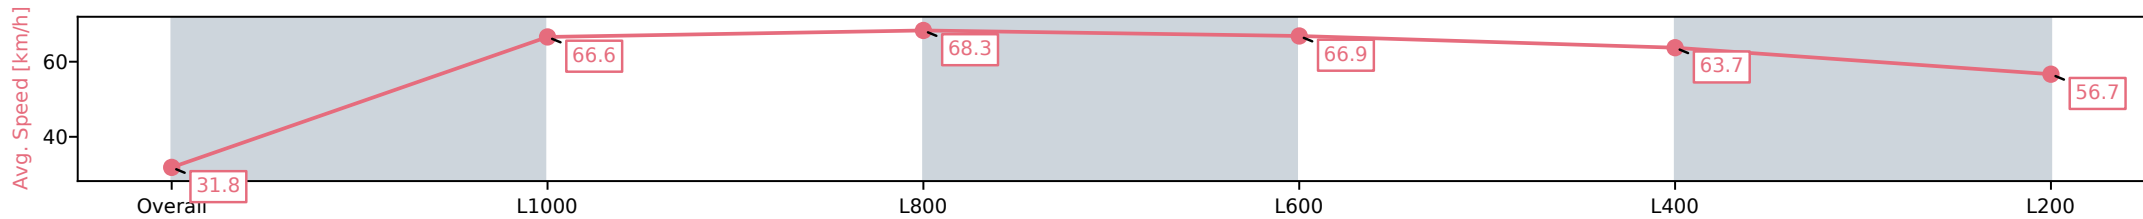

- [ ] Ranking at each section and finish
- :-:- No data available at this section
- NA No data available

Horse/Jockey Name	LOVELY LOOKIN'/Lachlan Neindorf
Finish Rank	11
Fastest Section Time (Section)	0:10.52 (L800)
Top Speed [km/h] (Section)	70.5 (Overall)
Race State	Finished

Morphettville SA - Professional

Race 6: Croser Handicap (Heat of Sportsbet Gytrash Series) - 1050m

19 October 2024 - 3:32PM

Track Rating: Good 4, Weather: Fine, Rail Position: +3m Entire

Section	Overall	L1000	L800	L600	L400	L200
Section Times	1:01.77 [11] (0:05.67)	0:56.10 [3] (0:10.81)	0:45.29 [3] (0:10.52)	0:34.77 [4] (0:10.78)	0:23.99 [5] (0:11.31)	0:12.68 [9] (0:12.68)
Average Speed [km/h]	31.8	66.6	68.3	66.9	63.7	56.7
Top Speed [km/h]	57.2	70.5	70.3	67.7	66.0	61.0
Avg. Dist. to Rail [m]	3.3	1.3	0.3	0.3	0.7	1.0
Avg. Stride Freq. [Hz]	2.2	2.5	2.5	2.4	2.4	2.3
Avg. Stride Length [m]	3.9	7.3	7.7	7.6	7.3	6.8