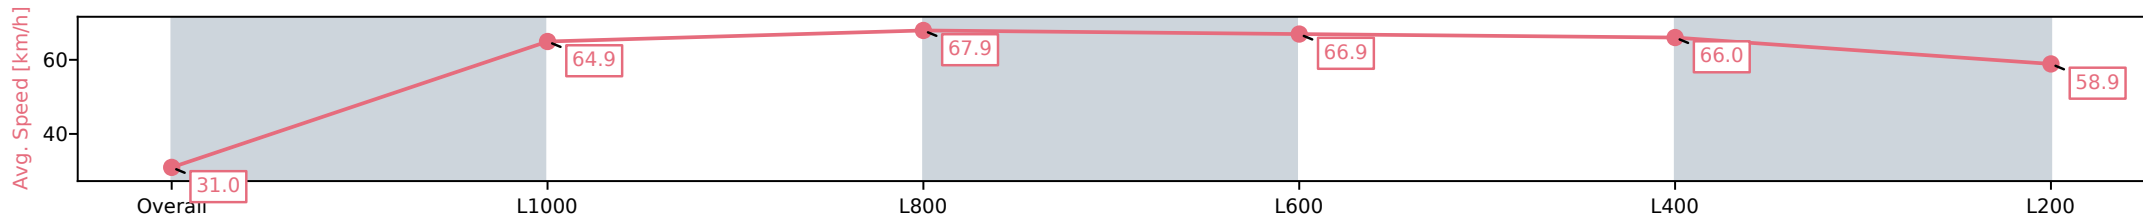

Morphettville SA - Professional

Race 6: Croser Handicap (Heat of Sportsbet Gytrash Series) - 1050m

19 October 2024 - 3:32PM

Track Rating: Good 4, Weather: Fine, Rail Position: +3m Entire

Section	Overall	L1000	L800	L600	L400	L200
Section Times	1:01.31 [10] (0:05.79)	0:55.52 [7] (0:11.09)	0:44.43 [9] (0:10.60)	0:33.83 [9] (0:10.71)	0:23.12 [9] (0:10.91)	0:12.21 [10] (0:12.21)
Average Speed [km/h]	31.0	64.9	67.9	66.9	66.0	58.9
Top Speed [km/h]	57.6	68.6	68.5	68.0	67.4	63.7
Avg. Dist. to Rail [m]	2.7	1.6	0.5	0.9	1.9	2.9
Avg. Stride Freq. [Hz]	2.1	2.3	2.3	2.3	2.3	2.2
Avg. Stride Length [m]	4.0	7.7	8.1	8.0	7.7	7.2

- [ ] Ranking at each section and finish
- :-:- No data available at this section
- NA No data available

Horse/Jockey Name	LOVELY LOOKIN'/Lachlan Neindorf
Finish Rank	11
Fastest Section Time (Section)	0:10.52 (L800)
Top Speed [km/h] (Section)	70.5 (Overall)
Race State	Finished