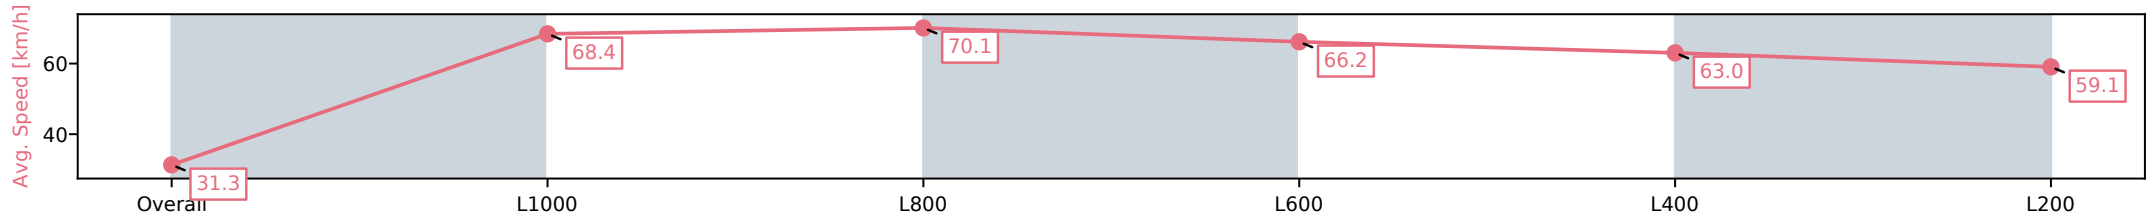

Morphettville SA - Professional

Race 5: Canadian Club Handicap - 1050m

19 October 2024 - 3:03PM

Track Rating: Good 4, Weather: Fine, Rail Position: +3m Entire

Section	Overall	L1000	L800	L600	L400	L200
Section Times	1:01.08 [6] (0:05.80)	0:55.28 [9] (0:10.52)	0:44.76 [1] (0:10.28)	0:34.47 [2] (0:10.86)	0:23.61 [1] (0:11.42)	0:12.19 [1] (0:12.19)
Average Speed [km/h]	31.3	68.4	70.1	66.2	63.0	59.1
Top Speed [km/h]	58.0	70.9	72.1	69.1	64.1	61.8
Avg. Dist. to Rail [m]	9.4	7.2	1.9	0.9	1.4	3.7
Avg. Stride Freq. [Hz]	2.3	2.5	2.5	2.4	2.4	2.4
Avg. Stride Length [m]	3.8	7.5	7.7	7.5	7.3	7.0