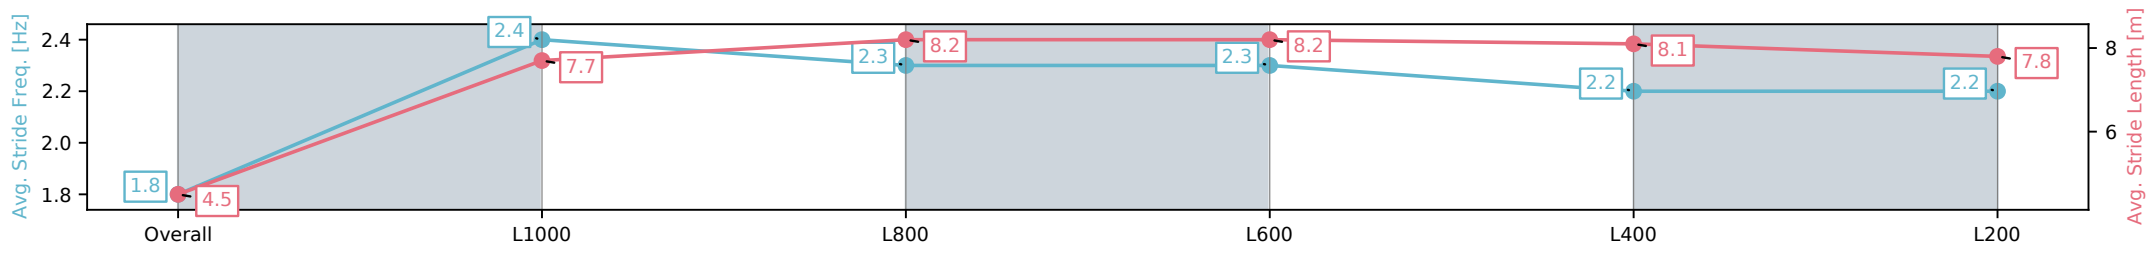

Morphettville SA - Professional

Race 5: Canadian Club Handicap - 1050m

19 October 2024 - 3:03PM

Track Rating: Good 4, Weather: Fine, Rail Position: +3m Entire

Section	Overall	L1000	L800	L600	L400	L200
Section Times	1:01.18 [7] (0:06.00)	0:55.18 [14] (0:11.04)	0:44.14 [14] (0:10.69)	0:33.45 [14] (0:10.85)	0:22.60 [13] (0:11.09)	0:11.51 [11] (0:11.51)
Average Speed [km/h]	30.2	65.2	68.1	67.2	65.2	62.6
Top Speed [km/h]	55.7	68.7	69.2	67.8	66.3	65.6
Avg. Dist. to Rail [m]	4.1	2.9	2.6	2.4	5.2	8.8
Avg. Stride Freq. [Hz]	1.8	2.4	2.3	2.3	2.2	2.2
Avg. Stride Length [m]	4.5	7.7	8.2	8.2	8.1	7.8

[ ] Ranking at each section and finish  
 -:-:- No data available at this section  
 NA No data available

Horse/Jockey Name	SWISS WISH/Stacey Metcalfe
Finish Rank	8
Fastest Section Time (Section)	0:10.25 (L800)
Top Speed [km/h] (Section)	71.8 (Overall)
Race State	Finished