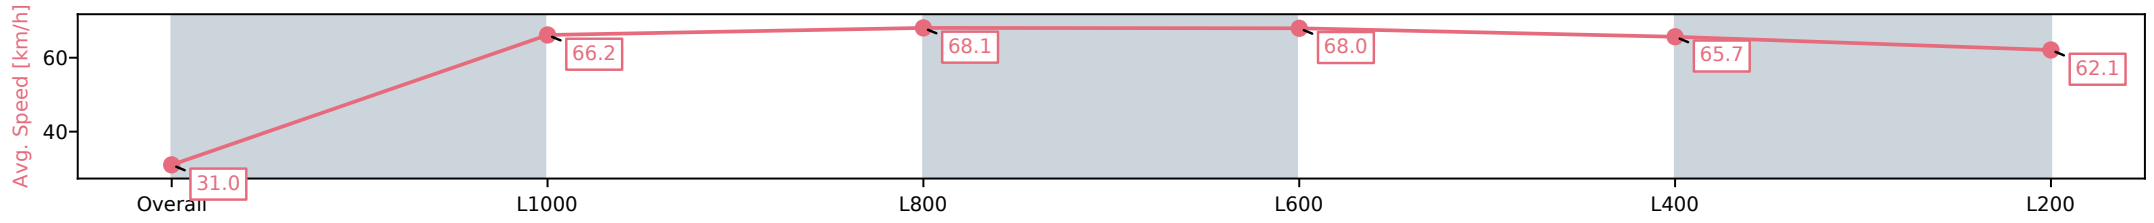

Morphettville SA - Professional

Race 5: Canadian Club Handicap - 1050m

19 October 2024 - 3:03PM

Track Rating: Good 4, Weather: Fine, Rail Position: +3m Entire

Section	Overall	L1000	L800	L600	L400	L200
Section Times	1:00.83 [2] (0:05.80)	0:55.03 [9] (0:10.89)	0:44.14 [9] (0:10.72)	0:33.42 [9] (0:10.77)	0:22.65 [7] (0:11.05)	0:11.60 [4] (0:11.60)
Average Speed [km/h]	31.0	66.2	68.1	68.0	65.7	62.1
Top Speed [km/h]	57.3	70.7	70.7	69.4	66.4	64.1
Avg. Dist. to Rail [m]	10.3	7.5	3.3	3.4	6.9	9.4
Avg. Stride Freq. [Hz]	2.1	2.5	2.4	2.4	2.4	2.4
Avg. Stride Length [m]	4.1	7.4	7.9	7.7	7.6	7.2