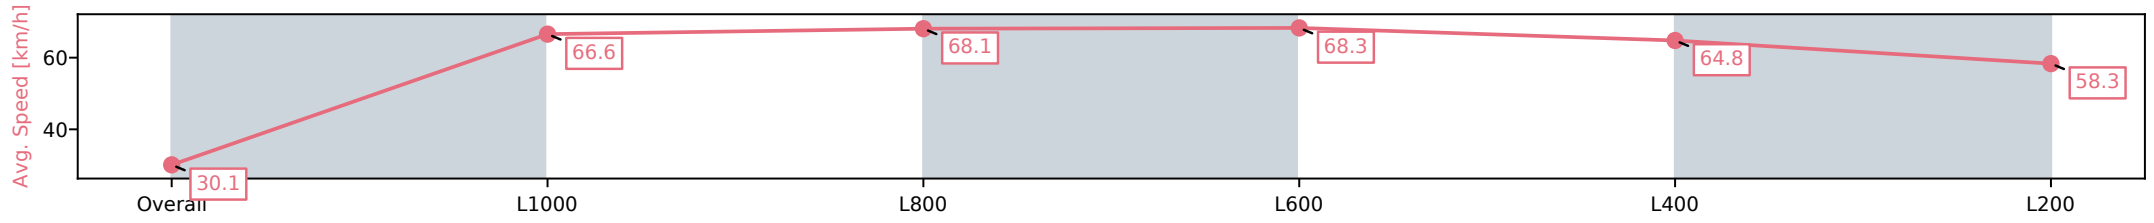

Morphettville SA - Professional

Race 5: Canadian Club Handicap - 1050m

19 October 2024 - 3:03PM

Track Rating: Good 4, Weather: Fine, Rail Position: +3m Entire

Section	Overall	L1000	L800	L600	L400	L200
Section Times	1:02.00 [14] (0:05.98)	0:56.02 [13] (0:10.84)	0:45.18 [12] (0:10.75)	0:34.43 [11] (0:10.90)	0:23.53 [11] (0:11.20)	0:12.33 [10] (0:12.33)
Average Speed [km/h]	30.1	66.6	68.1	68.3	64.8	58.3
Top Speed [km/h]	56.1	70.2	70.1	72.2	67.1	61.5
Avg. Dist. to Rail [m]	12.5	7.8	4.3	6.4	6.1	7.5
Avg. Stride Freq. [Hz]	2.2	2.4	2.4	2.4	2.4	2.3
Avg. Stride Length [m]	3.8	7.5	7.8	7.4	7.3	7.0

- [ ] Ranking at each section and finish
- :-:- No data available at this section
- NA No data available

Horse/Jockey Name	THE LAST DANCE/Alana Kelly
Finish Rank	15
Fastest Section Time (Section)	0:10.76 (L800)
Top Speed [km/h] (Section)	69.0 (Overall)
Race State	Finished