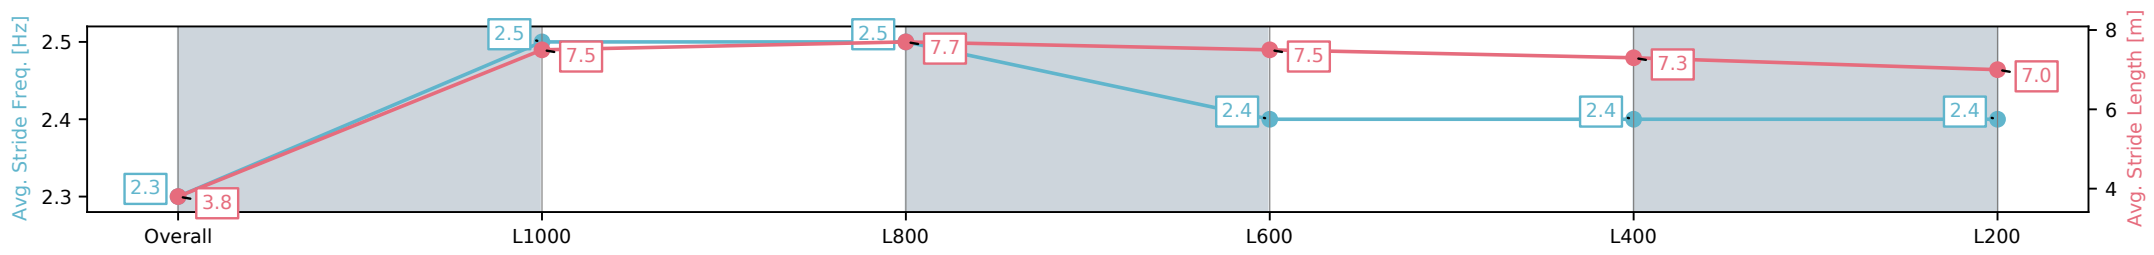

Morphettville SA - Professional

Race 5: Canadian Club Handicap - 1050m

19 October 2024 - 3:03PM

Track Rating: Good 4, Weather: Fine, Rail Position: +3m Entire

Section	Overall	L1000	L800	L600	L400	L200
Section Times	1:01.08 [6] (0:05.80)	0:55.28 [9] (0:10.52)	0:44.76 [1] (0:10.28)	0:34.47 [2] (0:10.86)	0:23.61 [1] (0:11.42)	0:12.19 [1] (0:12.19)
Average Speed [km/h]	31.3	68.4	70.1	66.2	63.0	59.1
Top Speed [km/h]	58.0	70.9	72.1	69.1	64.1	61.8
Avg. Dist. to Rail [m]	9.4	7.2	1.9	0.9	1.4	3.7
Avg. Stride Freq. [Hz]	2.3	2.5	2.5	2.4	2.4	2.4
Avg. Stride Length [m]	3.8	7.5	7.7	7.5	7.3	7.0