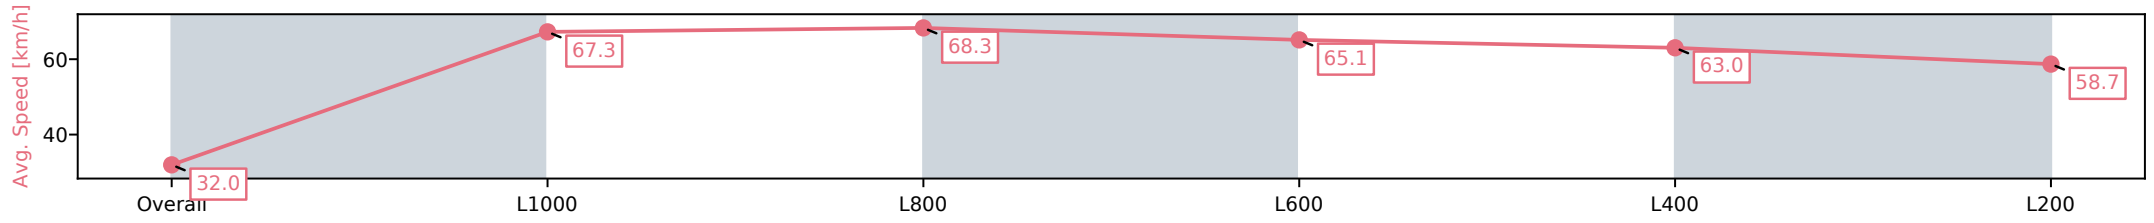

Morphettville SA - Professional

Race 5: Canadian Club Handicap - 1050m

19 October 2024 - 3:03PM

Track Rating: Good 4, Weather: Fine, Rail Position: +3m Entire

Section	Overall	L1000	L800	L600	L400	L200
Section Times	1:01.97 [12] (0:05.63)	0:56.34 [2] (0:10.71)	0:45.63 [3] (0:10.62)	0:35.01 [3] (0:11.28)	0:23.72 [8] (0:11.44)	0:12.28 [12] (0:12.28)
Average Speed [km/h]	32.0	67.3	68.3	65.1	63.0	58.7
Top Speed [km/h]	57.3	70.8	69.9	67.8	67.2	61.7
Avg. Dist. to Rail [m]	3.1	1.7	1.6	4.1	2.6	4.2
Avg. Stride Freq. [Hz]	2.1	2.4	2.4	2.3	2.3	2.2
Avg. Stride Length [m]	4.1	7.6	7.8	7.7	7.3	7.4