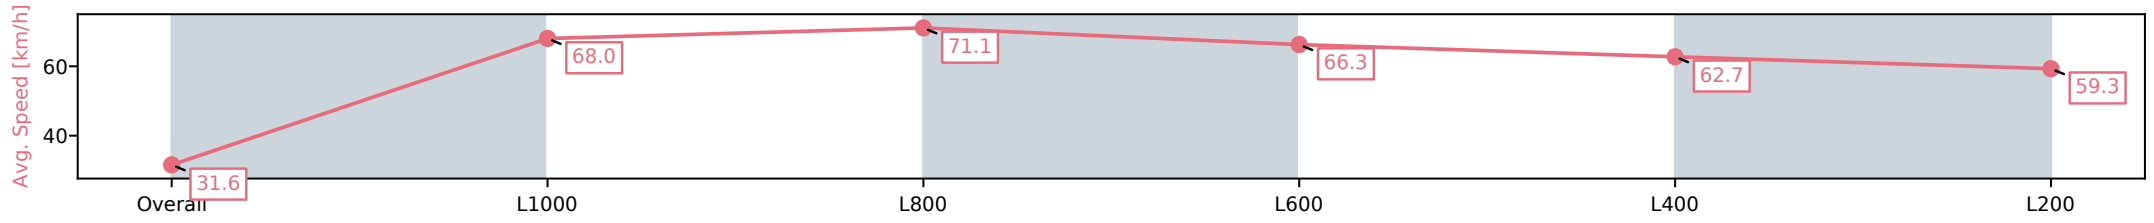

Morphettville SA - Professional

Race 5: Canadian Club Handicap - 1050m

19 October 2024 - 3:03PM

Track Rating: Good 4, Weather: Fine, Rail Position: +3m Entire

Section	Overall	L1000	L800	L600	L400	L200
Section Times	1:01.20 [8] (0:05.71)	0:55.49 [5] (0:10.62)	0:44.87 [2] (0:10.25)	0:34.62 [1] (0:10.98)	0:23.64 [2] (0:11.51)	0:12.13 [2] (0:12.13)
Average Speed [km/h]	31.6	68.0	71.1	66.3	62.7	59.3
Top Speed [km/h]	56.6	71.8	71.6	69.5	64.3	61.5
Avg. Dist. to Rail [m]	15.0	13.5	4.7	1.9	2.4	5.5
Avg. Stride Freq. [Hz]	2.1	2.6	2.6	2.5	2.4	2.4
Avg. Stride Length [m]	4.1	7.3	7.4	7.2	7.0	6.9