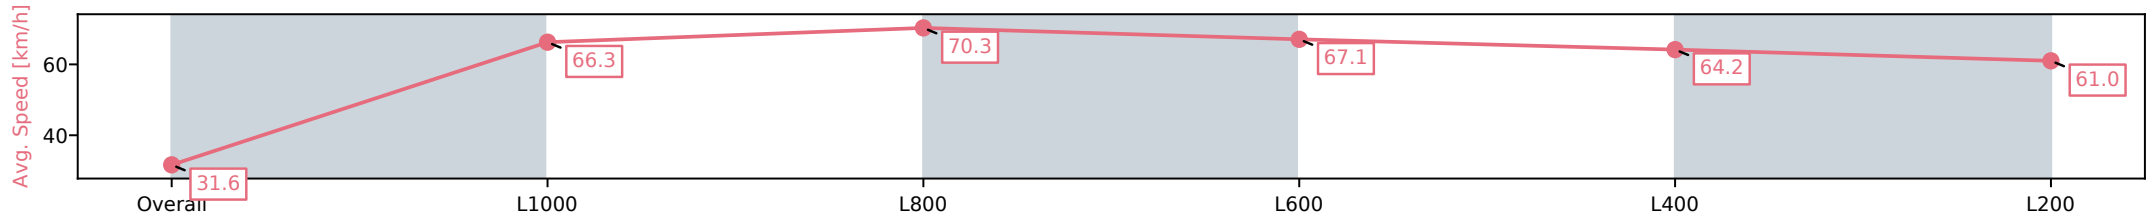

Morphettville SA - Professional

Race 5: Canadian Club Handicap - 1050m

19 October 2024 - 3:03PM

Track Rating: Good 4, Weather: Fine, Rail Position: +3m Entire

Section	Overall	L1000	L800	L600	L400	L200
Section Times	1:01.03 [4] (0:05.69)	0:55.34 [4] (0:10.90)	0:44.44 [7] (0:10.39)	0:34.05 [4] (0:10.92)	0:23.13 [3] (0:11.32)	0:11.81 [3] (0:11.81)
Average Speed [km/h]	31.6	66.3	70.3	67.1	64.2	61.0
Top Speed [km/h]	56.6	71.0	72.2	69.5	69.1	63.1
Avg. Dist. to Rail [m]	13.3	9.6	3.9	3.8	7.0	9.3
Avg. Stride Freq. [Hz]	2.0	2.4	2.5	2.4	2.3	2.3
Avg. Stride Length [m]	4.3	7.5	7.8	7.8	7.3	7.5