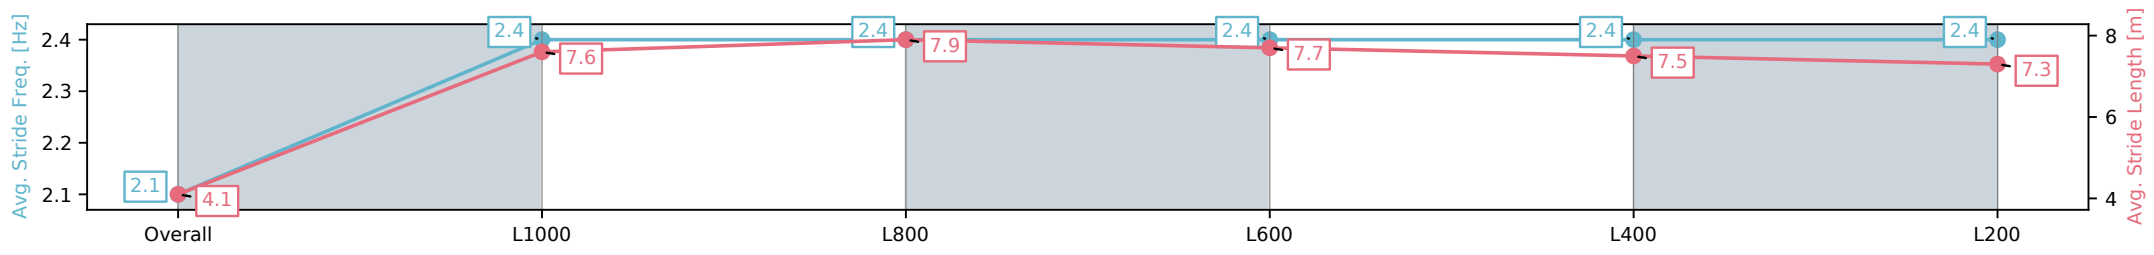

Morphettville SA - Professional

Race 5: Canadian Club Handicap - 1050m

19 October 2024 - 3:03PM

Track Rating: Good 4, Weather: Fine, Rail Position: +3m Entire

Section	Overall	L1000	L800	L600	L400	L200
Section Times	1:00.84 [3] (0:05.76)	0:55.08 [8] (0:10.89)	0:44.19 [8] (0:10.56)	0:33.62 [7] (0:10.86)	0:22.76 [5] (0:11.19)	0:11.57 [5] (0:11.56)
Average Speed [km/h]	31.7	66.2	68.2	66.2	64.4	62.3
Top Speed [km/h]	57.0	70.2	70.3	67.5	65.5	64.2
Avg. Dist. to Rail [m]	4.5	2.8	0.9	0.4	1.3	0.4
Avg. Stride Freq. [Hz]	2.1	2.4	2.4	2.4	2.4	2.4
Avg. Stride Length [m]	4.1	7.6	7.9	7.7	7.5	7.3