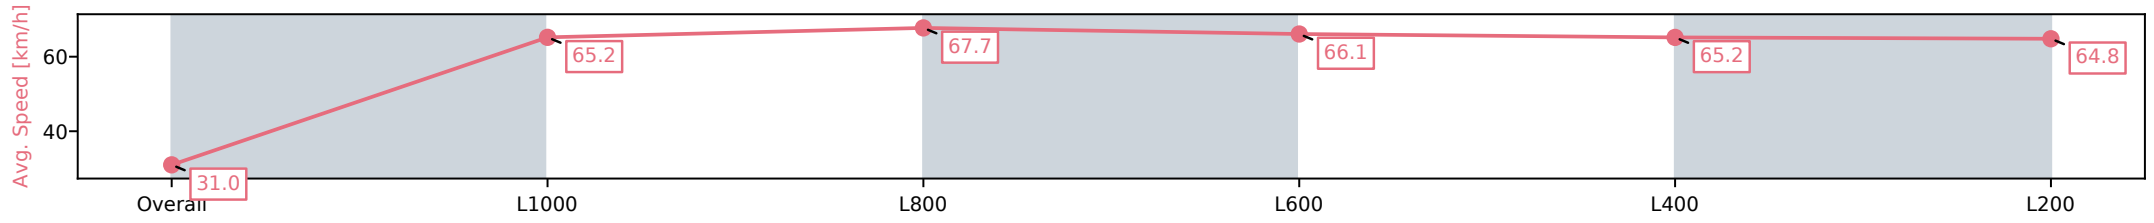

19 October 2024 - 3:03PM

Track Rating: Good 4, Weather: Fine, Rail Position: +3m Entire

Section	Overall	L1000	L800	L600	L400	L200
Section Times	1:00.71 [1] (0:05.82)	0:54.89 [11] (0:11.05)	0:43.84 [13] (0:10.72)	0:33.12 [13] (0:10.93)	0:22.19 [12] (0:11.07)	0:11.12 [9] (0:11.12)
Average Speed [km/h]	31.0	65.2	67.7	66.1	65.2	64.8
Top Speed [km/h]	55.4	68.5	69.0	67.8	66.7	67.0
Avg. Dist. to Rail [m]	5.3	3.6	2.2	0.9	2.7	6.0
Avg. Stride Freq. [Hz]	1.9	2.5	2.5	2.4	2.4	2.4
Avg. Stride Length [m]	4.5	7.3	7.6	7.7	7.4	7.3