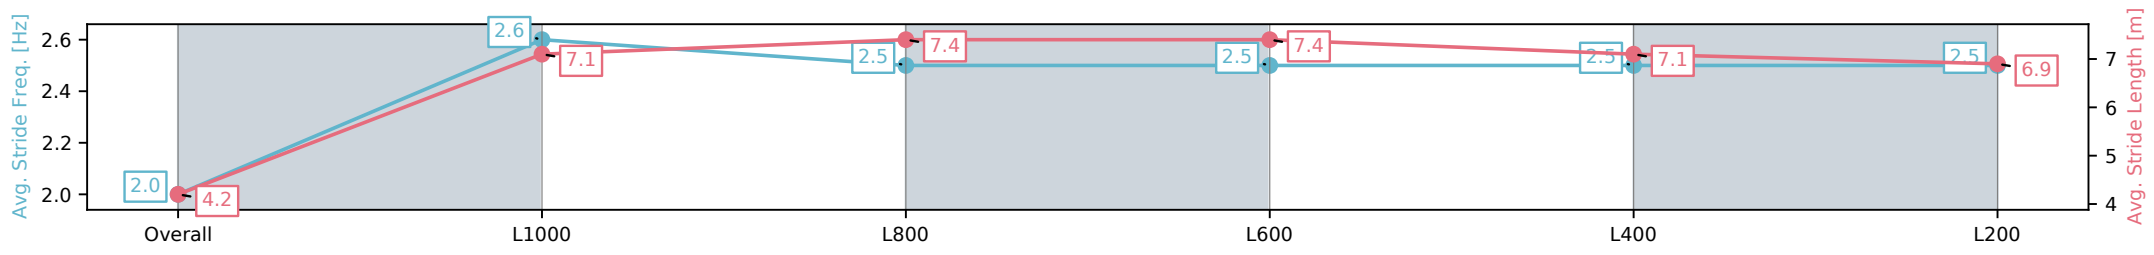

Morphettville SA - Professional

Race 5: Canadian Club Handicap - 1050m

19 October 2024 - 3:03PM

Track Rating: Good 4, Weather: Fine, Rail Position: +3m Entire

Section	Overall	L1000	L800	L600	L400	L200
Section Times	1:01.26 [10] (0:05.91)	0:55.35 [12] (0:10.86)	0:44.49 [10] (0:10.75)	0:33.74 [10] (0:10.79)	0:22.95 [9] (0:11.20)	0:11.75 [8] (0:11.75)
Average Speed [km/h]	30.7	66.4	67.7	67.2	64.6	61.2
Top Speed [km/h]	55.8	70.0	69.9	69.6	65.8	64.6
Avg. Dist. to Rail [m]	10.9	6.9	3.0	1.3	5.0	5.5
Avg. Stride Freq. [Hz]	2.0	2.6	2.5	2.5	2.5	2.5
Avg. Stride Length [m]	4.2	7.1	7.4	7.4	7.1	6.9

[ ] Ranking at each section and finish  
 -:-:- No data available at this section  
 NA No data available

Horse/Jockey Name	ROYAL TRAPEZE/Sairyn Fawke
Finish Rank	11
Fastest Section Time (Section)	0:10.50 (L800)
Top Speed [km/h] (Section)	71.0 (L1000)
Race State	Finished