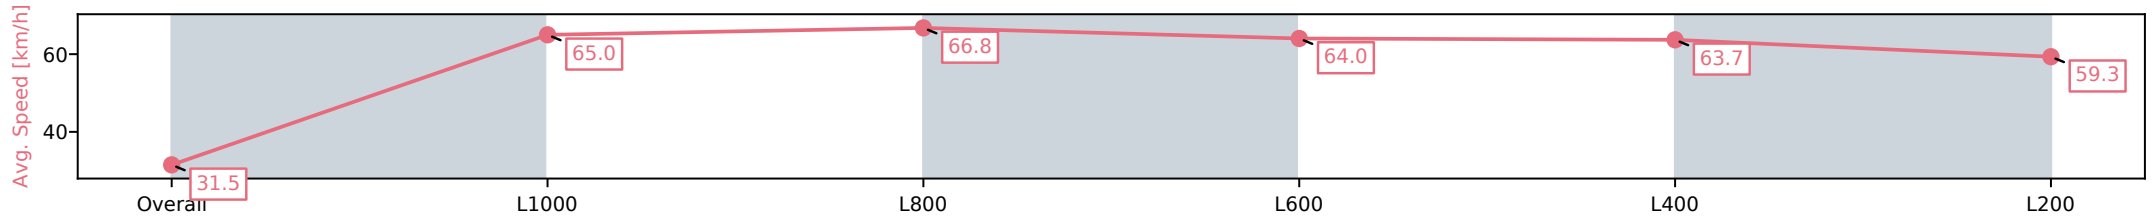

Morphettville SA - Professional

Race 5: Canadian Club Handicap - 1050m

19 October 2024 - 3:03PM

Track Rating: Good 4, Weather: Fine, Rail Position: +3m Entire

Section	Overall	L1000	L800	L600	L400	L200
Section Times	1:02.15 [15] (0:05.74)	0:56.41 [6] (0:11.08)	0:45.33 [11] (0:10.76)	0:34.57 [12] (0:11.15)	0:23.42 [15] (0:11.31)	0:12.11 [15] (0:12.11)
Average Speed [km/h]	31.5	65.0	66.8	64.0	63.7	59.3
Top Speed [km/h]	56.1	69.0	68.5	64.9	64.7	62.7
Avg. Dist. to Rail [m]	1.6	0.9	0.8	1.3	1.5	2.7
Avg. Stride Freq. [Hz]	2.0	2.5	2.5	2.4	2.4	2.3
Avg. Stride Length [m]	4.3	7.3	7.5	7.4	7.5	7.2