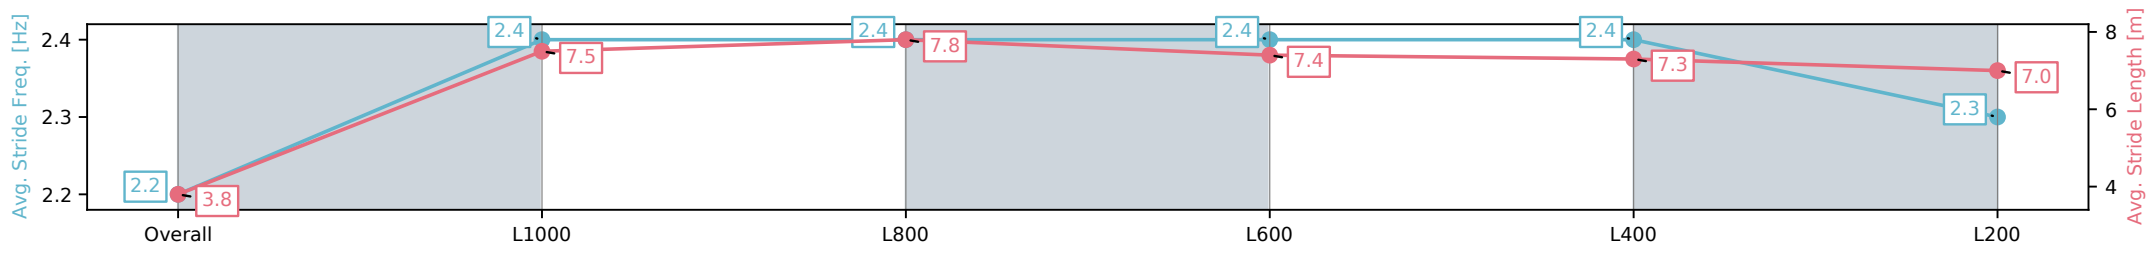

Morphettville SA - Professional

Race 5: Canadian Club Handicap - 1050m

19 October 2024 - 3:03PM

Track Rating: Good 4, Weather: Fine, Rail Position: +3m Entire

Section	Overall	L1000	L800	L600	L400	L200
Section Times	1:02.00 [14] (0:05.98)	0:56.02 [13] (0:10.84)	0:45.18 [12] (0:10.75)	0:34.43 [11] (0:10.90)	0:23.53 [11] (0:11.20)	0:12.33 [10] (0:12.33)
Average Speed [km/h]	30.1	66.6	68.1	68.3	64.8	58.3
Top Speed [km/h]	56.1	70.2	70.1	72.2	67.1	61.5
Avg. Dist. to Rail [m]	12.5	7.8	4.3	6.4	6.1	7.5
Avg. Stride Freq. [Hz]	2.2	2.4	2.4	2.4	2.4	2.3
Avg. Stride Length [m]	3.8	7.5	7.8	7.4	7.3	7.0

- [ ] Ranking at each section and finish
- :-:- No data available at this section
- NA No data available

Horse/Jockey Name	THE LAST DANCE/Alana Kelly
Finish Rank	15
Fastest Section Time (Section)	0:10.76 (L800)
Top Speed [km/h] (Section)	69.0 (Overall)
Race State	Finished