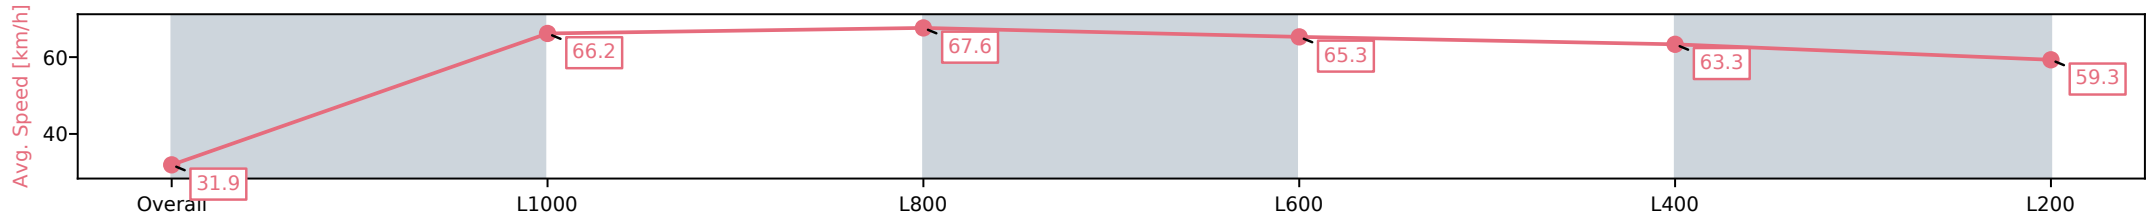

Morphettville SA - Professional

Race 5: Canadian Club Handicap - 1050m

19 October 2024 - 3:03PM

Track Rating: Good 4, Weather: Fine, Rail Position: +3m Entire

Section	Overall	L1000	L800	L600	L400	L200
Section Times	1:01.99 [13] (0:05.63)	0:56.36 [3] (0:10.88)	0:45.48 [5] (0:10.77)	0:34.71 [8] (0:11.13)	0:23.58 [10] (0:11.42)	0:12.16 [14] (0:12.16)
Average Speed [km/h]	31.9	66.2	67.6	65.3	63.3	59.3
Top Speed [km/h]	56.8	70.4	69.9	66.5	64.5	61.6
Avg. Dist. to Rail [m]	8.3	5.6	2.9	1.9	5.2	7.1
Avg. Stride Freq. [Hz]	2.2	2.6	2.4	2.4	2.4	2.3
Avg. Stride Length [m]	3.9	7.1	7.6	7.5	7.2	7.1