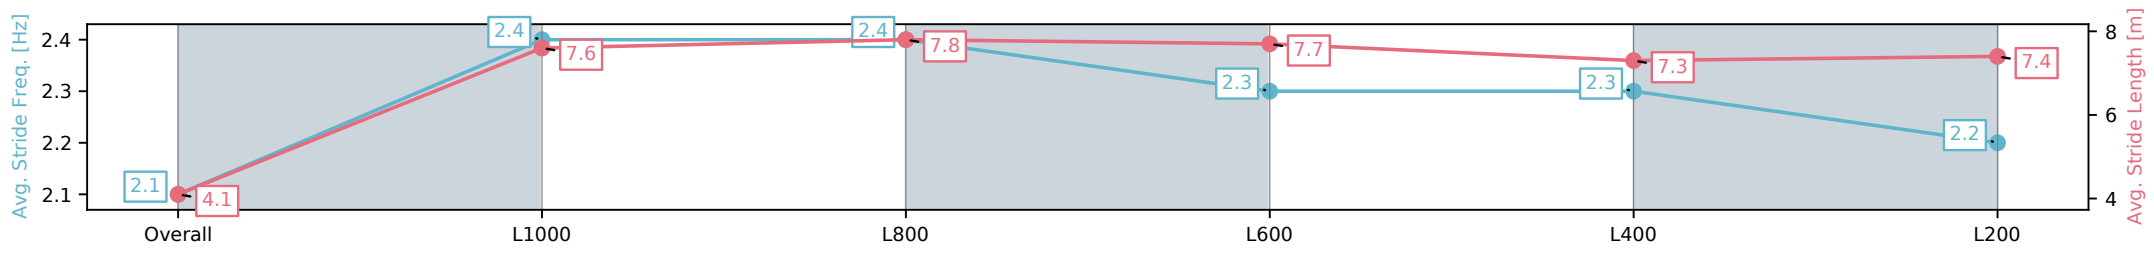

[ ] Ranking at each section and finish  
 -:-:- No data available at this section  
 NA No data available

Horse/Jockey Name	TOGETHERFOREVER/Justin Potter
Finish Rank	12
Fastest Section Time (Section)	0:10.62 (L800)
Top Speed [km/h] (Section)	70.8 (Overall)
Race State	Finished

Morphettville SA - Professional

Race 5: Canadian Club Handicap - 1050m

19 October 2024 - 3:03PM

Track Rating: Good 4, Weather: Fine, Rail Position: +3m Entire

Section	Overall	L1000	L800	L600	L400	L200
Section Times	1:01.97 [12] (0:05.63)	0:56.34 [2] (0:10.71)	0:45.63 [3] (0:10.62)	0:35.01 [3] (0:11.28)	0:23.72 [8] (0:11.44)	0:12.28 [12] (0:12.28)
Average Speed [km/h]	32.0	67.3	68.3	65.1	63.0	58.7
Top Speed [km/h]	57.3	70.8	69.9	67.8	67.2	61.7
Avg. Dist. to Rail [m]	3.1	1.7	1.6	4.1	2.6	4.2
Avg. Stride Freq. [Hz]	2.1	2.4	2.4	2.3	2.3	2.2
Avg. Stride Length [m]	4.1	7.6	7.8	7.7	7.3	7.4