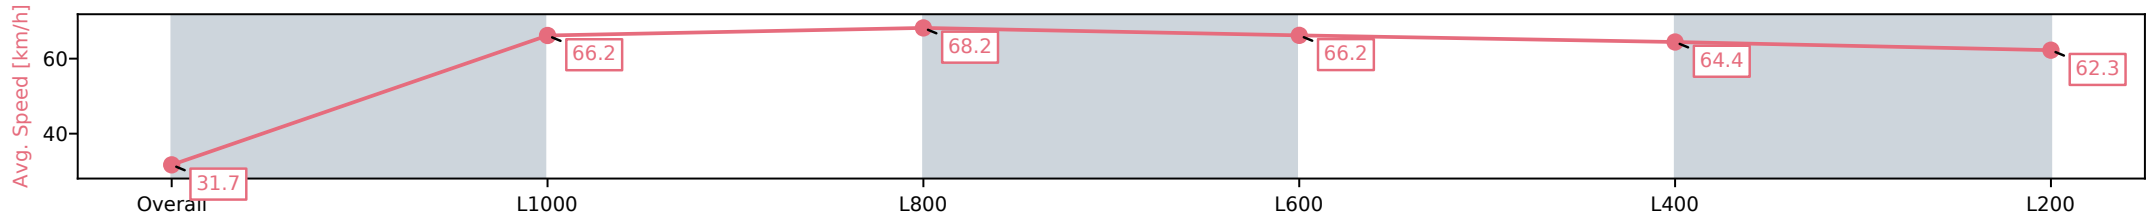

Morphettville SA - Professional

Race 5: Canadian Club Handicap - 1050m

19 October 2024 - 3:03PM

Track Rating: Good 4, Weather: Fine, Rail Position: +3m Entire

Section	Overall	L1000	L800	L600	L400	L200
Section Times	1:00.84 [3] (0:05.76)	0:55.08 [8] (0:10.89)	0:44.19 [8] (0:10.56)	0:33.62 [7] (0:10.86)	0:22.76 [5] (0:11.19)	0:11.57 [5] (0:11.56)
Average Speed [km/h]	31.7	66.2	68.2	66.2	64.4	62.3
Top Speed [km/h]	57.0	70.2	70.3	67.5	65.5	64.2
Avg. Dist. to Rail [m]	4.5	2.8	0.9	0.4	1.3	0.4
Avg. Stride Freq. [Hz]	2.1	2.4	2.4	2.4	2.4	2.4
Avg. Stride Length [m]	4.1	7.6	7.9	7.7	7.5	7.3