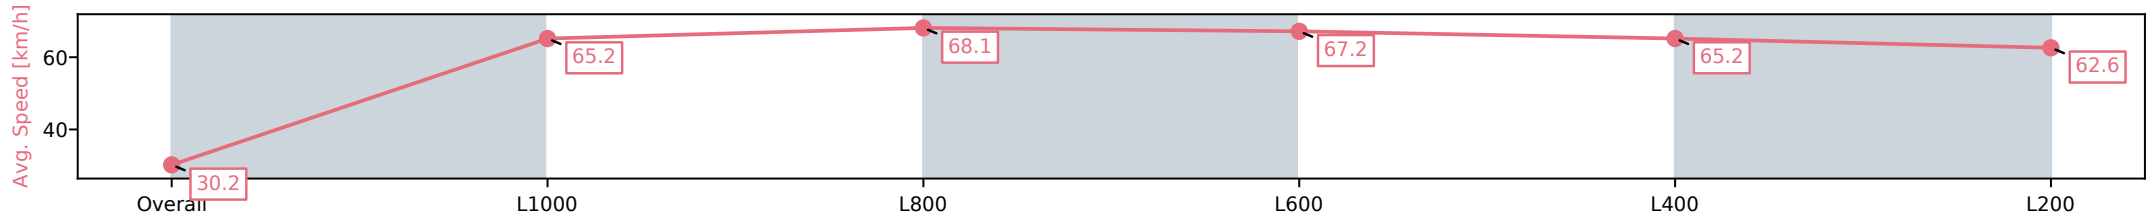

Morphettville SA - Professional

Race 5: Canadian Club Handicap - 1050m

19 October 2024 - 3:03PM

Track Rating: Good 4, Weather: Fine, Rail Position: +3m Entire

Section	Overall	L1000	L800	L600	L400	L200
Section Times	1:01.18 [7] (0:06.00)	0:55.18 [14] (0:11.04)	0:44.14 [14] (0:10.69)	0:33.45 [14] (0:10.85)	0:22.60 [13] (0:11.09)	0:11.51 [11] (0:11.51)
Average Speed [km/h]	30.2	65.2	68.1	67.2	65.2	62.6
Top Speed [km/h]	55.7	68.7	69.2	67.8	66.3	65.6
Avg. Dist. to Rail [m]	4.1	2.9	2.6	2.4	5.2	8.8
Avg. Stride Freq. [Hz]	1.8	2.4	2.3	2.3	2.2	2.2
Avg. Stride Length [m]	4.5	7.7	8.2	8.2	8.1	7.8

[ ] Ranking at each section and finish  
 -:-:- No data available at this section  
 NA No data available

Horse/Jockey Name	SWISS WISH/Stacey Metcalfe
Finish Rank	8
Fastest Section Time (Section)	0:10.25 (L800)
Top Speed [km/h] (Section)	71.8 (Overall)
Race State	Finished