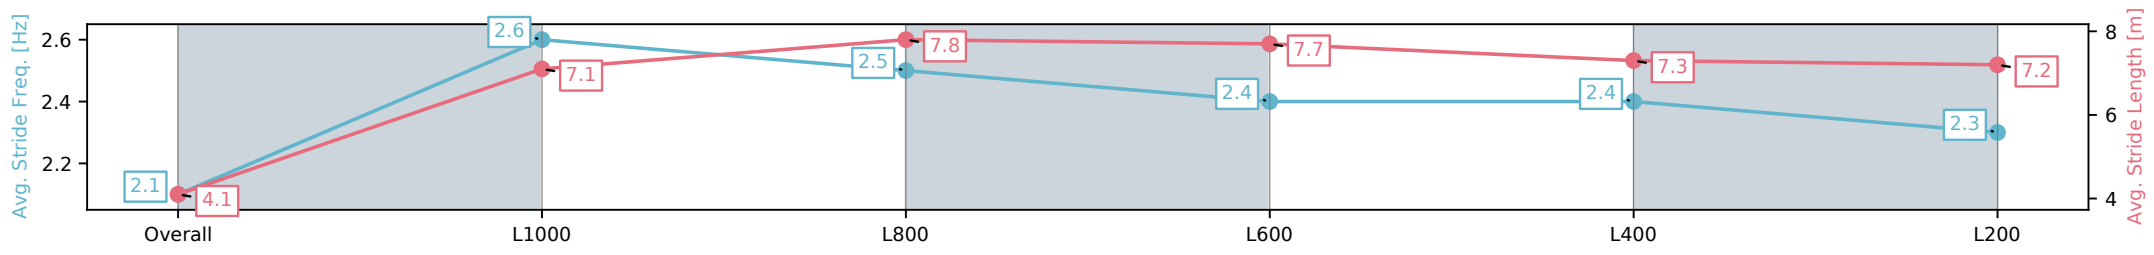

[ ] Ranking at each section and finish  
 -:-:- No data available at this section  
 NA No data available

Horse/Jockey Name	ROYAL TRAPEZE/Sairyn Fawke
Finish Rank	11
Fastest Section Time (Section)	0:10.50 (L800)
Top Speed [km/h] (Section)	71.0 (L1000)
Race State	Finished

Morphettville SA - Professional

Race 5: Canadian Club Handicap - 1050m

19 October 2024 - 3:03PM

Track Rating: Good 4, Weather: Fine, Rail Position: +3m Entire

Section	Overall	L1000	L800	L600	L400	L200
Section Times	1:01.46 [11] (0:05.75)	0:55.71 [7] (0:10.74)	0:44.97 [4] (0:10.50)	0:34.47 [5] (0:10.94)	0:23.53 [4] (0:11.43)	0:12.10 [7] (0:12.10)
Average Speed [km/h]	31.2	67.1	69.5	66.3	63.1	59.6
Top Speed [km/h]	57.3	70.9	71.0	67.9	64.7	61.7
Avg. Dist. to Rail [m]	9.4	7.5	3.5	1.4	3.7	7.0
Avg. Stride Freq. [Hz]	2.1	2.6	2.5	2.4	2.4	2.3
Avg. Stride Length [m]	4.1	7.1	7.8	7.7	7.3	7.2

[ ] Ranking at each section and finish  
 -:-:- No data available at this section  
 NA No data available

Horse/Jockey Name	TOGETHERFOREVER/Justin Potter
Finish Rank	12
Fastest Section Time (Section)	0:10.62 (L800)
Top Speed [km/h] (Section)	70.8 (Overall)
Race State	Finished