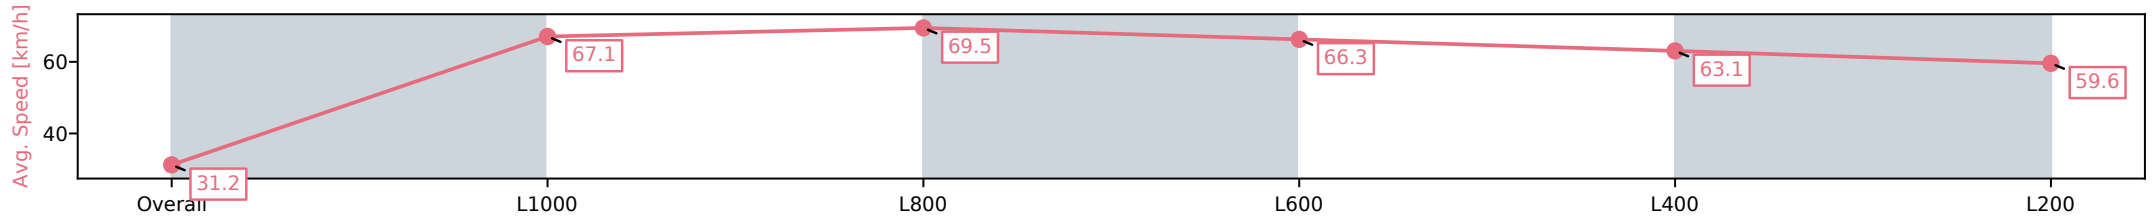

Morphettville SA - Professional

Race 5: Canadian Club Handicap - 1050m

19 October 2024 - 3:03PM

Track Rating: Good 4, Weather: Fine, Rail Position: +3m Entire

Section	Overall	L1000	L800	L600	L400	L200
Section Times	1:01.46 [11] (0:05.75)	0:55.71 [7] (0:10.74)	0:44.97 [4] (0:10.50)	0:34.47 [5] (0:10.94)	0:23.53 [4] (0:11.43)	0:12.10 [7] (0:12.10)
Average Speed [km/h]	31.2	67.1	69.5	66.3	63.1	59.6
Top Speed [km/h]	57.3	70.9	71.0	67.9	64.7	61.7
Avg. Dist. to Rail [m]	9.4	7.5	3.5	1.4	3.7	7.0
Avg. Stride Freq. [Hz]	2.1	2.6	2.5	2.4	2.4	2.3
Avg. Stride Length [m]	4.1	7.1	7.8	7.7	7.3	7.2