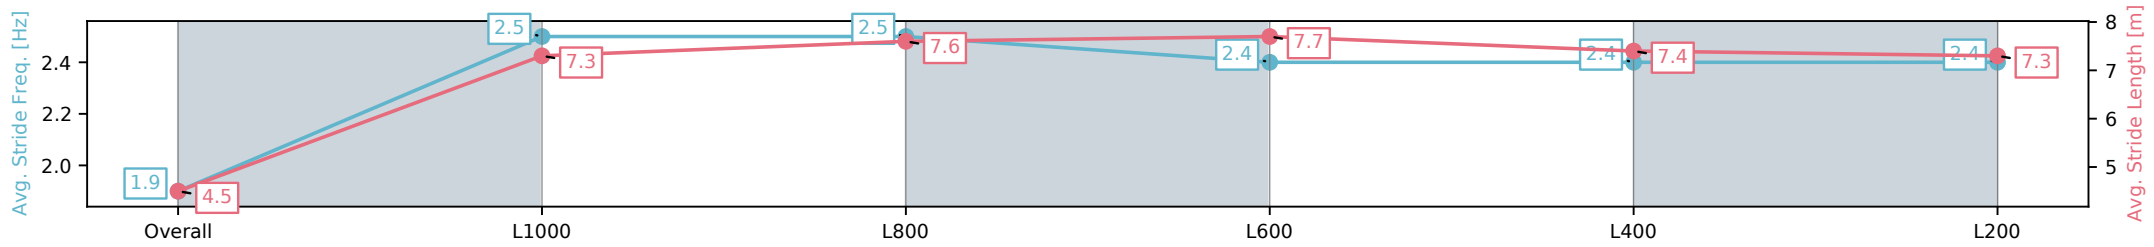

19 October 2024 - 3:03PM

Track Rating: Good 4, Weather: Fine, Rail Position: +3m Entire

Section	Overall	L1000	L800	L600	L400	L200
Section Times	1:00.71 [1] (0:05.82)	0:54.89 [11] (0:11.05)	0:43.84 [13] (0:10.72)	0:33.12 [13] (0:10.93)	0:22.19 [12] (0:11.07)	0:11.12 [9] (0:11.12)
Average Speed [km/h]	31.0	65.2	67.7	66.1	65.2	64.8
Top Speed [km/h]	55.4	68.5	69.0	67.8	66.7	67.0
Avg. Dist. to Rail [m]	5.3	3.6	2.2	0.9	2.7	6.0
Avg. Stride Freq. [Hz]	1.9	2.5	2.5	2.4	2.4	2.4
Avg. Stride Length [m]	4.5	7.3	7.6	7.7	7.4	7.3