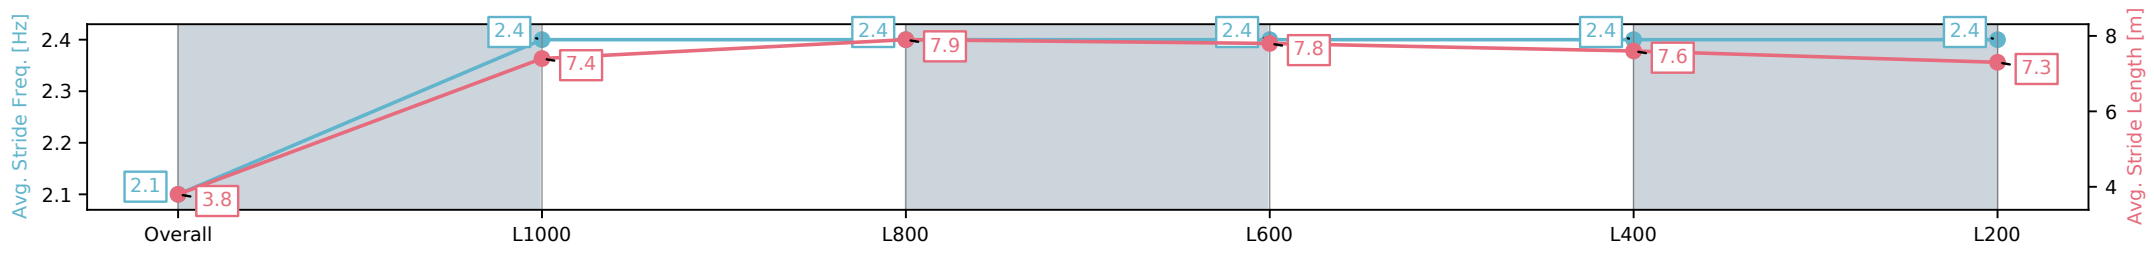

Morphettville SA - Professional

Race 5: Canadian Club Handicap - 1050m

19 October 2024 - 3:03PM

Track Rating: Good 4, Weather: Fine, Rail Position: +3m Entire

Section	Overall	L1000	L800	L600	L400	L200
Section Times	1:01.24 [9] (0:06.03)	0:55.21 [15] (0:11.07)	0:44.14 [15] (0:10.64)	0:33.50 [15] (0:10.87)	0:22.63 [14] (0:11.08)	0:11.55 [13] (0:11.55)
Average Speed [km/h]	29.7	65.3	68.5	67.0	65.3	62.4
Top Speed [km/h]	51.0	70.4	69.6	68.2	66.8	64.8
Avg. Dist. to Rail [m]	13.9	5.9	3.3	2.2	6.1	9.4
Avg. Stride Freq. [Hz]	2.1	2.4	2.4	2.4	2.4	2.4
Avg. Stride Length [m]	3.8	7.4	7.9	7.8	7.6	7.3