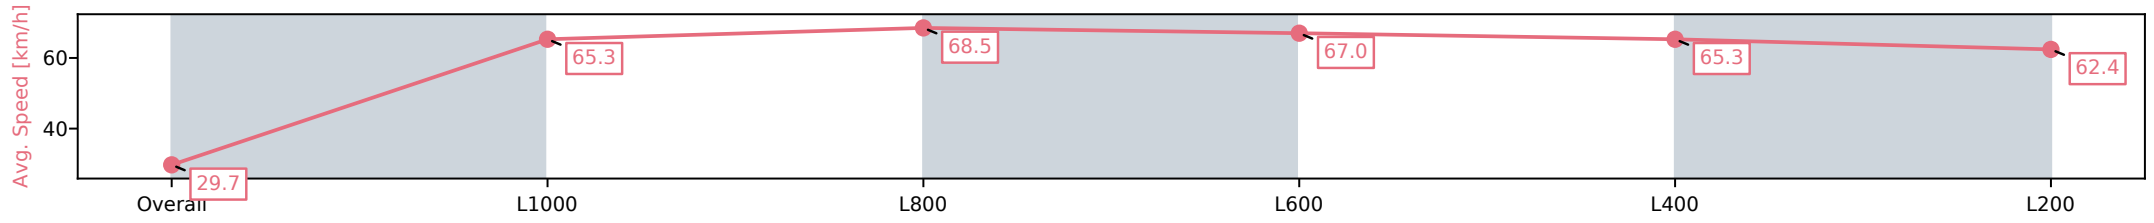

Morphettville SA - Professional

Race 5: Canadian Club Handicap - 1050m

19 October 2024 - 3:03PM

Track Rating: Good 4, Weather: Fine, Rail Position: +3m Entire

Section	Overall	L1000	L800	L600	L400	L200
Section Times	1:01.24 [9] (0:06.03)	0:55.21 [15] (0:11.07)	0:44.14 [15] (0:10.64)	0:33.50 [15] (0:10.87)	0:22.63 [14] (0:11.08)	0:11.55 [13] (0:11.55)
Average Speed [km/h]	29.7	65.3	68.5	67.0	65.3	62.4
Top Speed [km/h]	51.0	70.4	69.6	68.2	66.8	64.8
Avg. Dist. to Rail [m]	13.9	5.9	3.3	2.2	6.1	9.4
Avg. Stride Freq. [Hz]	2.1	2.4	2.4	2.4	2.4	2.4
Avg. Stride Length [m]	3.8	7.4	7.9	7.8	7.6	7.3