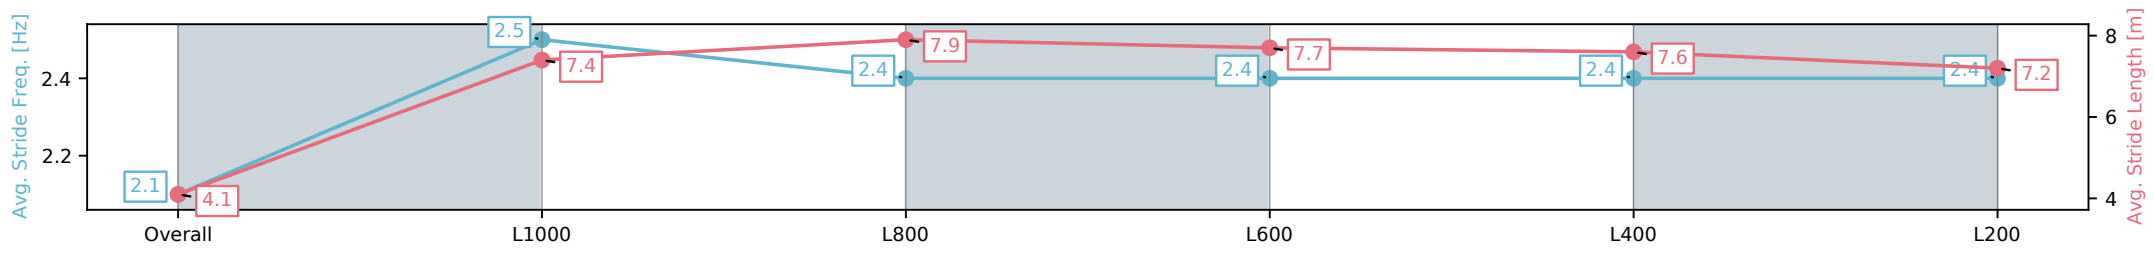

Morphettville SA - Professional

Race 5: Canadian Club Handicap - 1050m

19 October 2024 - 3:03PM

Track Rating: Good 4, Weather: Fine, Rail Position: +3m Entire

Section	Overall	L1000	L800	L600	L400	L200
Section Times	1:00.83 [2] (0:05.80)	0:55.03 [9] (0:10.89)	0:44.14 [9] (0:10.72)	0:33.42 [9] (0:10.77)	0:22.65 [7] (0:11.05)	0:11.60 [4] (0:11.60)
Average Speed [km/h]	31.0	66.2	68.1	68.0	65.7	62.1
Top Speed [km/h]	57.3	70.7	70.7	69.4	66.4	64.1
Avg. Dist. to Rail [m]	10.3	7.5	3.3	3.4	6.9	9.4
Avg. Stride Freq. [Hz]	2.1	2.5	2.4	2.4	2.4	2.4
Avg. Stride Length [m]	4.1	7.4	7.9	7.7	7.6	7.2