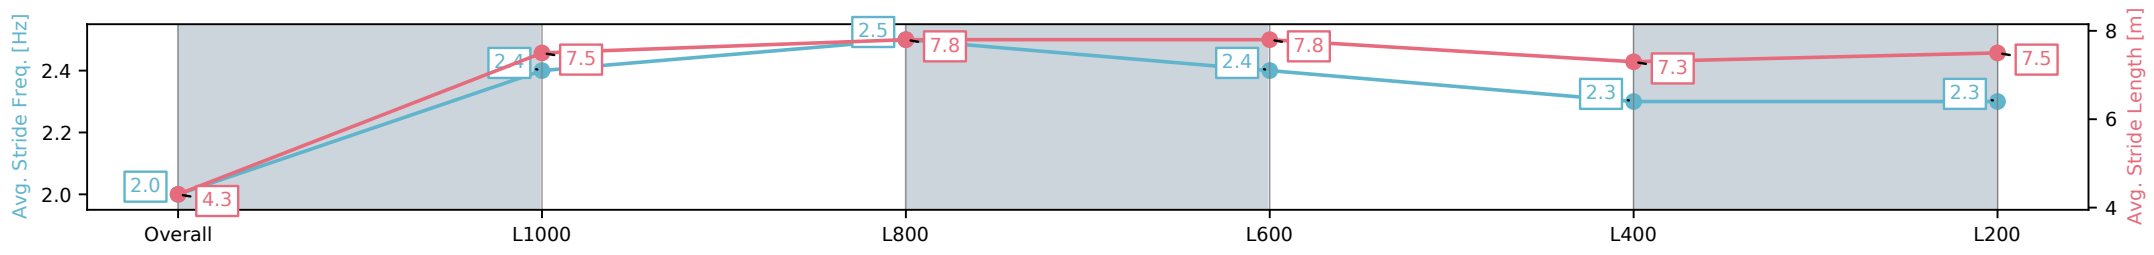

Morphettville SA - Professional

Race 5: Canadian Club Handicap - 1050m

19 October 2024 - 3:03PM

Track Rating: Good 4, Weather: Fine, Rail Position: +3m Entire

Section	Overall	L1000	L800	L600	L400	L200
Section Times	1:01.03 [4] (0:05.69)	0:55.34 [4] (0:10.90)	0:44.44 [7] (0:10.39)	0:34.05 [4] (0:10.92)	0:23.13 [3] (0:11.32)	0:11.81 [3] (0:11.81)
Average Speed [km/h]	31.6	66.3	70.3	67.1	64.2	61.0
Top Speed [km/h]	56.6	71.0	72.2	69.5	69.1	63.1
Avg. Dist. to Rail [m]	13.3	9.6	3.9	3.8	7.0	9.3
Avg. Stride Freq. [Hz]	2.0	2.4	2.5	2.4	2.3	2.3
Avg. Stride Length [m]	4.3	7.5	7.8	7.8	7.3	7.5