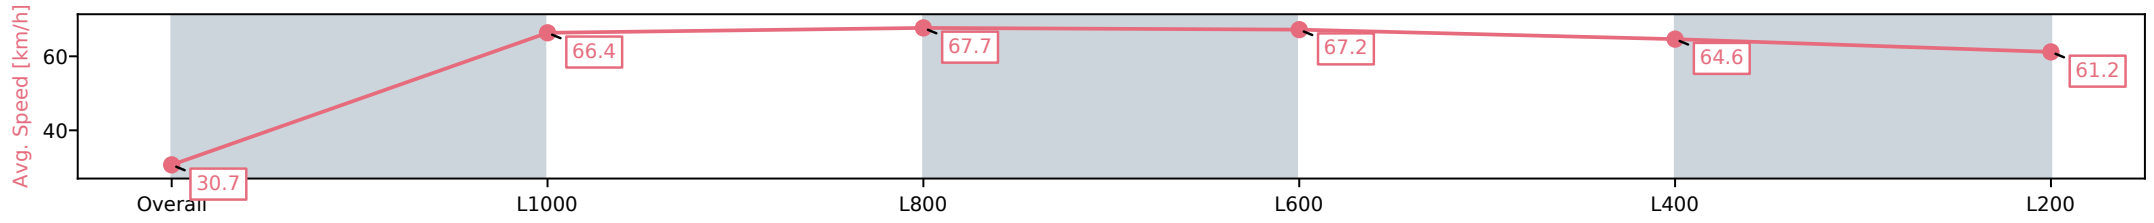

Morphettville SA - Professional

Race 5: Canadian Club Handicap - 1050m

19 October 2024 - 3:03PM

Track Rating: Good 4, Weather: Fine, Rail Position: +3m Entire

Section	Overall	L1000	L800	L600	L400	L200
Section Times	1:01.26 [10] (0:05.91)	0:55.35 [12] (0:10.86)	0:44.49 [10] (0:10.75)	0:33.74 [10] (0:10.79)	0:22.95 [9] (0:11.20)	0:11.75 [8] (0:11.75)
Average Speed [km/h]	30.7	66.4	67.7	67.2	64.6	61.2
Top Speed [km/h]	55.8	70.0	69.9	69.6	65.8	64.6
Avg. Dist. to Rail [m]	10.9	6.9	3.0	1.3	5.0	5.5
Avg. Stride Freq. [Hz]	2.0	2.6	2.5	2.5	2.5	2.5
Avg. Stride Length [m]	4.2	7.1	7.4	7.4	7.1	6.9

[ ] Ranking at each section and finish  
 -:-:- No data available at this section  
 NA No data available

Horse/Jockey Name	ROYAL TRAPEZE/Sairyn Fawke
Finish Rank	11
Fastest Section Time (Section)	0:10.50 (L800)
Top Speed [km/h] (Section)	71.0 (L1000)
Race State	Finished