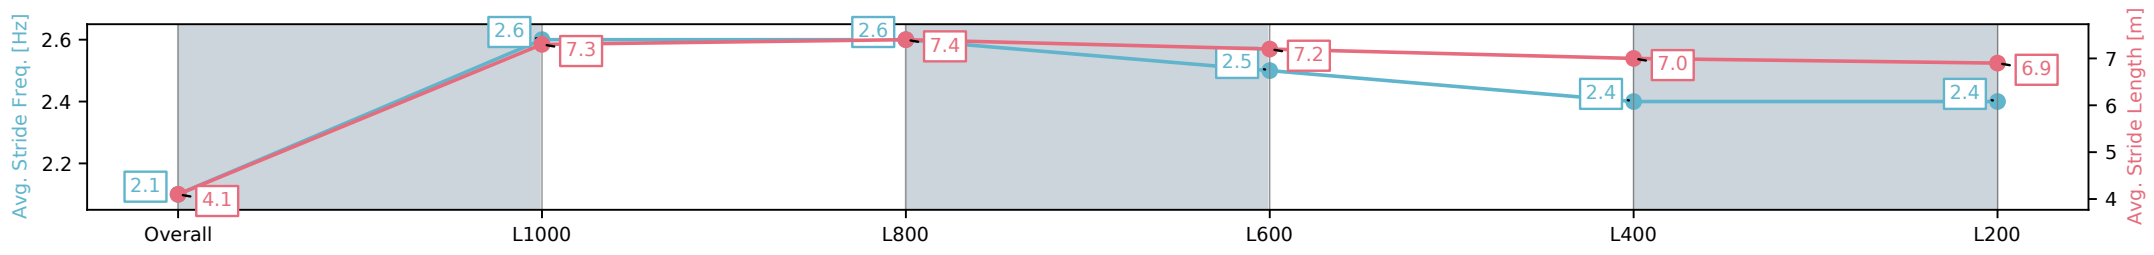

Morphettville SA - Professional

Race 5: Canadian Club Handicap - 1050m

19 October 2024 - 3:03PM

Track Rating: Good 4, Weather: Fine, Rail Position: +3m Entire

Section	Overall	L1000	L800	L600	L400	L200
Section Times	1:01.20 [8] (0:05.71)	0:55.49 [5] (0:10.62)	0:44.87 [2] (0:10.25)	0:34.62 [1] (0:10.98)	0:23.64 [2] (0:11.51)	0:12.13 [2] (0:12.13)
Average Speed [km/h]	31.6	68.0	71.1	66.3	62.7	59.3
Top Speed [km/h]	56.6	71.8	71.6	69.5	64.3	61.5
Avg. Dist. to Rail [m]	15.0	13.5	4.7	1.9	2.4	5.5
Avg. Stride Freq. [Hz]	2.1	2.6	2.6	2.5	2.4	2.4
Avg. Stride Length [m]	4.1	7.3	7.4	7.2	7.0	6.9