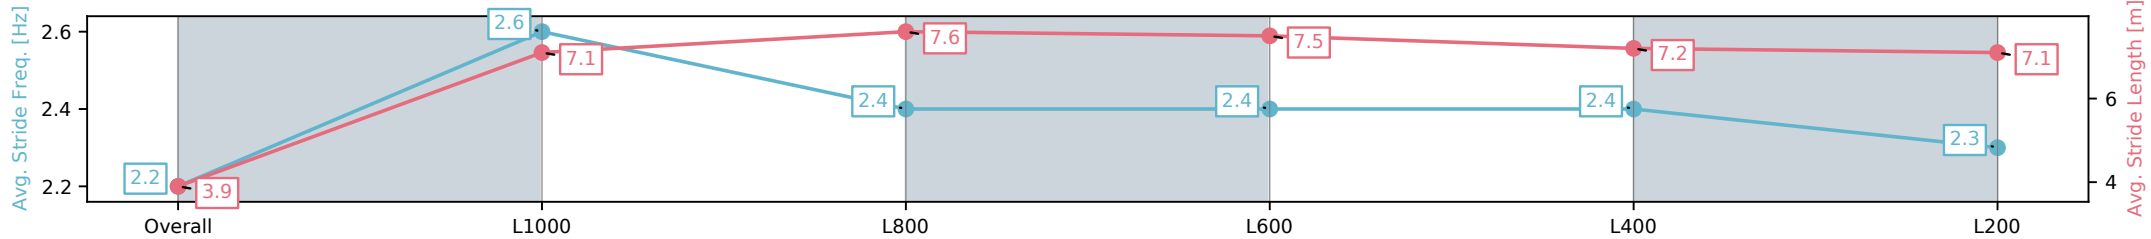

Morphettville SA - Professional

Race 5: Canadian Club Handicap - 1050m

19 October 2024 - 3:03PM

Track Rating: Good 4, Weather: Fine, Rail Position: +3m Entire

Section	Overall	L1000	L800	L600	L400	L200
Section Times	1:01.99 [13] (0:05.63)	0:56.36 [3] (0:10.88)	0:45.48 [5] (0:10.77)	0:34.71 [8] (0:11.13)	0:23.58 [10] (0:11.42)	0:12.16 [14] (0:12.16)
Average Speed [km/h]	31.9	66.2	67.6	65.3	63.3	59.3
Top Speed [km/h]	56.8	70.4	69.9	66.5	64.5	61.6
Avg. Dist. to Rail [m]	8.3	5.6	2.9	1.9	5.2	7.1
Avg. Stride Freq. [Hz]	2.2	2.6	2.4	2.4	2.4	2.3
Avg. Stride Length [m]	3.9	7.1	7.6	7.5	7.2	7.1