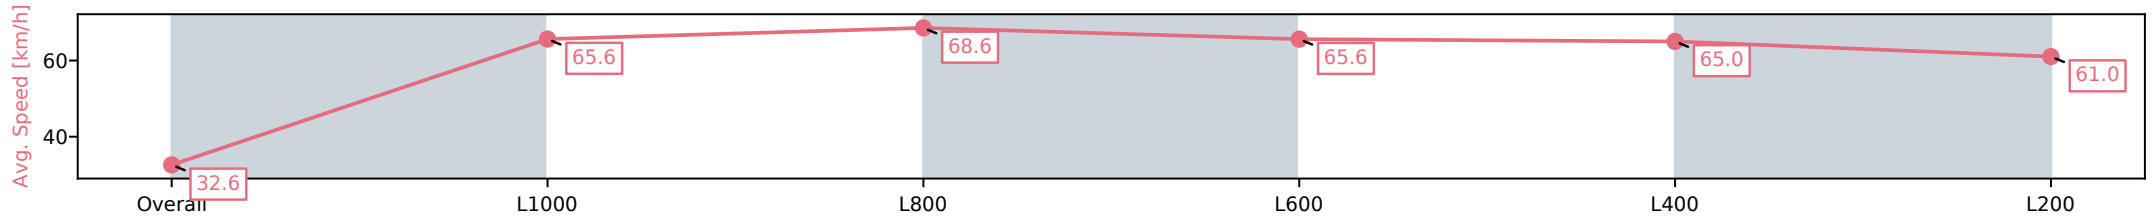

Morphettville SA - Professional

Race 5: Canadian Club Handicap - 1050m

19 October 2024 - 3:03PM

Track Rating: Good 4, Weather: Fine, Rail Position: +3m Entire

Section	Overall	L1000	L800	L600	L400	L200
Section Times	1:01.07 [5] (0:05.52)	0:55.55 [1] (0:10.99)	0:44.56 [6] (0:10.56)	0:34.00 [6] (0:11.09)	0:22.91 [6] (0:11.11)	0:11.80 [6] (0:11.80)
Average Speed [km/h]	32.6	65.6	68.6	65.6	65.0	61.0
Top Speed [km/h]	56.7	70.3	70.9	66.2	65.7	65.0
Avg. Dist. to Rail [m]	6.5	3.2	1.5	2.3	3.0	3.0
Avg. Stride Freq. [Hz]	2.0	2.5	2.5	2.5	2.5	2.5
Avg. Stride Length [m]	4.5	7.2	7.4	7.2	7.0	6.8