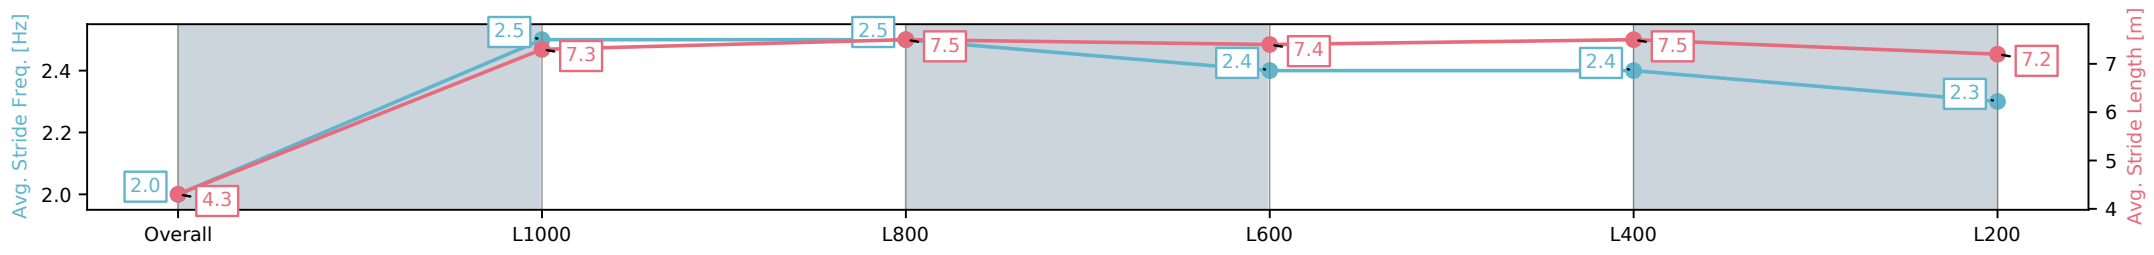

- [ ] Ranking at each section and finish
- :-:- No data available at this section
- NA No data available

Horse/Jockey Name	THE LAST DANCE/Alana Kelly
Finish Rank	15
Fastest Section Time (Section)	0:10.76 (L800)
Top Speed [km/h] (Section)	69.0 (Overall)
Race State	Finished

Morphettville SA - Professional

Race 5: Canadian Club Handicap - 1050m

19 October 2024 - 3:03PM

Track Rating: Good 4, Weather: Fine, Rail Position: +3m Entire

Section	Overall	L1000	L800	L600	L400	L200
Section Times	1:02.15 [15] (0:05.74)	0:56.41 [6] (0:11.08)	0:45.33 [11] (0:10.76)	0:34.57 [12] (0:11.15)	0:23.42 [15] (0:11.31)	0:12.11 [15] (0:12.11)
Average Speed [km/h]	31.5	65.0	66.8	64.0	63.7	59.3
Top Speed [km/h]	56.1	69.0	68.5	64.9	64.7	62.7
Avg. Dist. to Rail [m]	1.6	0.9	0.8	1.3	1.5	2.7
Avg. Stride Freq. [Hz]	2.0	2.5	2.5	2.4	2.4	2.3
Avg. Stride Length [m]	4.3	7.3	7.5	7.4	7.5	7.2

- [ ] Ranking at each section and finish
- :-:- No data available at this section
- NA No data available