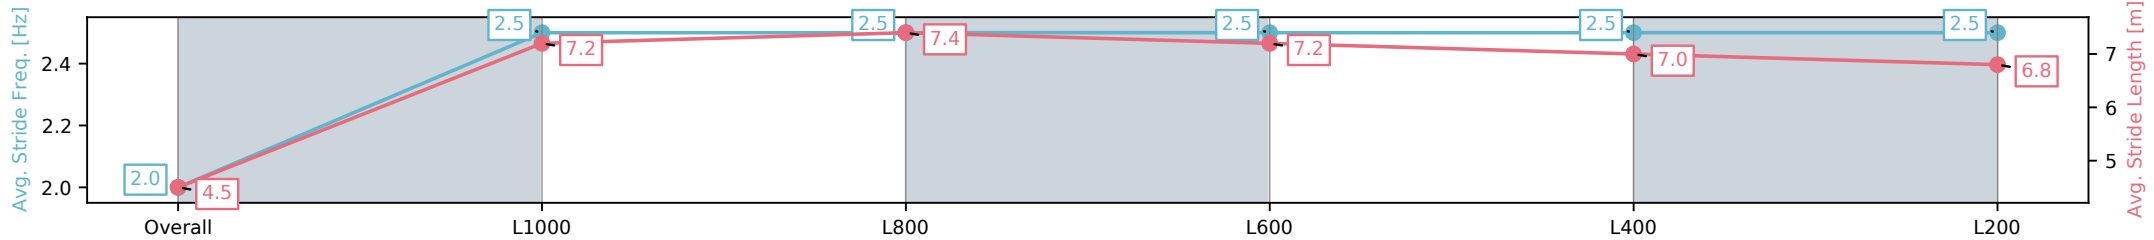

Morphettville SA - Professional

Race 5: Canadian Club Handicap - 1050m

19 October 2024 - 3:03PM

Track Rating: Good 4, Weather: Fine, Rail Position: +3m Entire

Section	Overall	L1000	L800	L600	L400	L200
Section Times	1:01.07 [5] (0:05.52)	0:55.55 [1] (0:10.99)	0:44.56 [6] (0:10.56)	0:34.00 [6] (0:11.09)	0:22.91 [6] (0:11.11)	0:11.80 [6] (0:11.80)
Average Speed [km/h]	32.6	65.6	68.6	65.6	65.0	61.0
Top Speed [km/h]	56.7	70.3	70.9	66.2	65.7	65.0
Avg. Dist. to Rail [m]	6.5	3.2	1.5	2.3	3.0	3.0
Avg. Stride Freq. [Hz]	2.0	2.5	2.5	2.5	2.5	2.5
Avg. Stride Length [m]	4.5	7.2	7.4	7.2	7.0	6.8