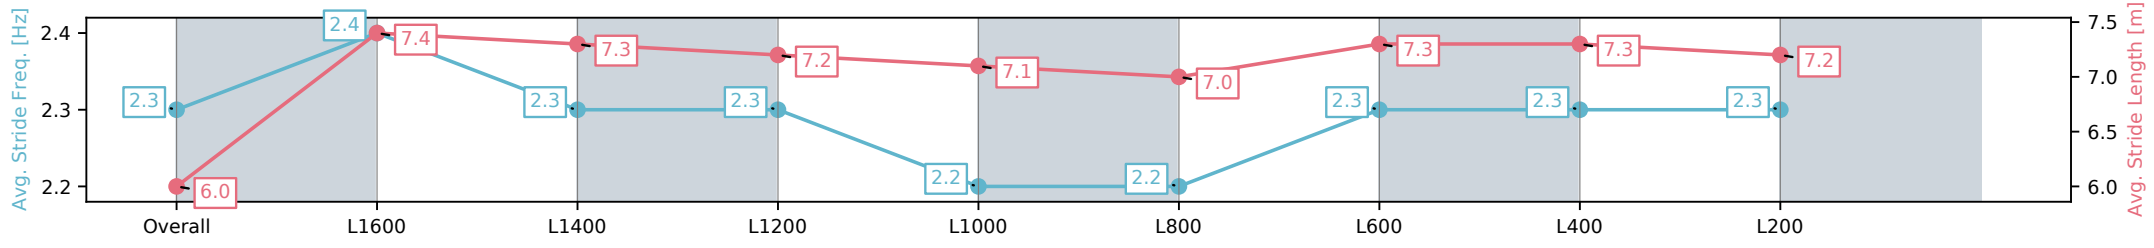

Horse/Jockey Name	CECCHETTI/Eoin Walsh
Finish Rank	4
Fastest Section Time (Section)	0:11.28 (L1600)
Top Speed [km/h] (Section)	64.4 (Overall)
Race State	Finished

Morphettville SA - Professional
Race 3: Sportsbet Hill Smith Stakes - 1800m

19 October 2024 - 1:43PM
Track Rating: Good 4, Weather: Fine, Rail Position: +3m Entire

Section	Overall	L1600	L1400	L1200	L1000	L800	L600	L400	L200
Section Times	1:49.01 [4] (0:14.17)	1:34.84 [4] (0:11.28)	1:23.56 [4] (0:11.71)	1:11.85 [5] (0:11.77)	1:00.08 [5] (0:12.26)	0:47.82 [5] (0:12.25)	0:35.57 [6] (0:11.79)	0:23.78 [6] (0:11.74)	0:12.04 [5] (0:12.04)
Average Speed [km/h]	50.9	63.7	62.0	61.5	58.7	59.2	61.9	61.6	59.8
Top Speed [km/h]	64.2	64.4	63.6	64.2	59.7	60.8	63.3	62.7	61.1
Avg. Dist. to Rail [m]	1.7	2.0	2.0	1.5	1.9	2.1	2.5	4.3	5.2
Avg. Stride Freq. [Hz]	2.3	2.4	2.3	2.3	2.2	2.2	2.3	2.3	2.3
Avg. Stride Length [m]	6.0	7.4	7.3	7.2	7.1	7.0	7.3	7.3	7.2

[ ] Ranking at each section and finish
-:-:- No data available at this section
NA No data available