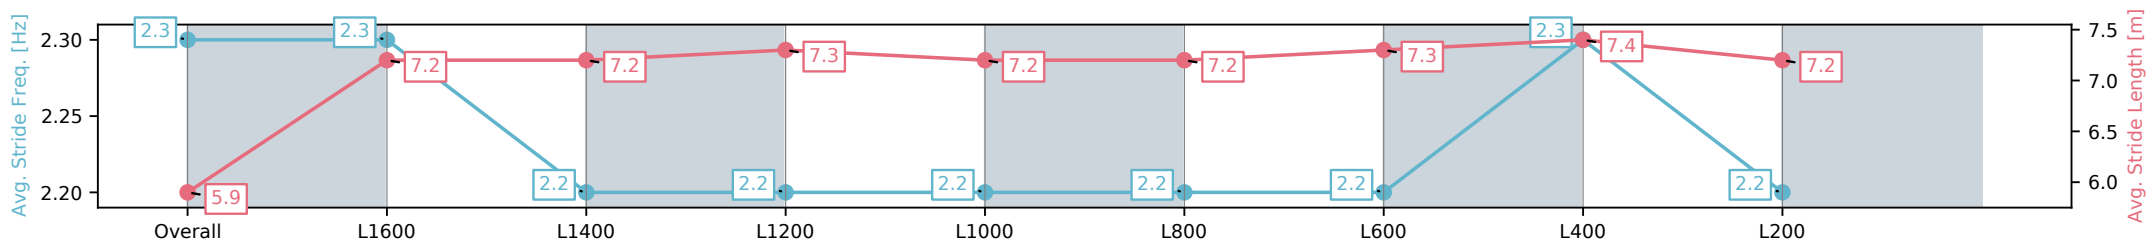

Horse/Jockey Name	HOUDINI/Alana Kelly
Finish Rank	5
Fastest Section Time (Section)	0:11.46 (L1600)
Top Speed [km/h] (Section)	63.4 (Overall)
Race State	Finished

Morphettville SA - Professional
Race 3: Sportsbet Hill Smith Stakes - 1800m

19 October 2024 - 1:43PM
Track Rating: Good 4, Weather: Fine, Rail Position: +3m Entire

Section	Overall	L1600	L1400	L1200	L1000	L800	L600	L400	L200
Section Times	1:49.15 [5] (0:14.33)	1:34.82 [7] (0:11.46)	1:23.36 [7] (0:11.75)	1:11.61 [7] (0:11.72)	0:59.89 [7] (0:12.19)	0:47.70 [9] (0:12.16)	0:35.54 [8] (0:11.73)	0:23.81 [9] (0:11.71)	0:12.10 [7] (0:12.10)
Average Speed [km/h]	50.2	62.8	61.6	61.8	59.2	59.6	61.7	61.6	59.6
Top Speed [km/h]	63.4	63.4	62.5	63.0	60.8	62.0	62.4	62.4	60.9
Avg. Dist. to Rail [m]	3.4	2.3	1.9	1.4	1.7	1.7	1.2	3.3	5.7
Avg. Stride Freq. [Hz]	2.3	2.3	2.2	2.2	2.2	2.2	2.2	2.3	2.2
Avg. Stride Length [m]	5.9	7.2	7.2	7.3	7.2	7.2	7.3	7.4	7.2

[ ] Ranking at each section and finish
-:-:- No data available at this section
NA No data available