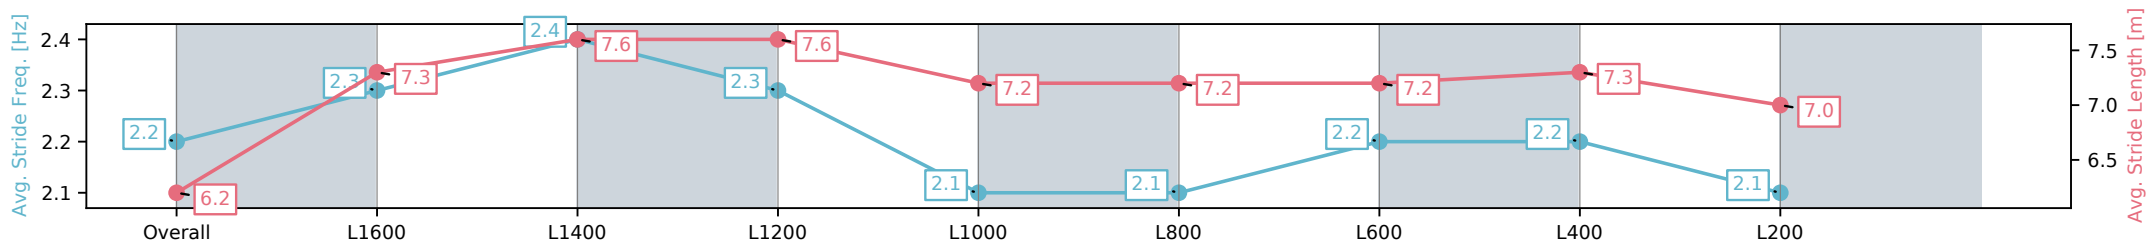

Horse/Jockey Name	THE DAILY PLANET/Lachlan Neindorf
Finish Rank	10
Fastest Section Time (Section)	0:11.18 (L1400)
Top Speed [km/h] (Section)	67.1 (L1600)
Race State	Finished

Morphettville SA - Professional
Race 3: Sportsbet Hill Smith Stakes - 1800m

19 October 2024 - 1:43PM
Track Rating: Good 4, Weather: Fine, Rail Position: +3m Entire

Section	Overall	L1600	L1400	L1200	L1000	L800	L600	L400	L200
Section Times	1:50.43 [10] (0:14.27)	1:36.16 [5] (0:11.31)	1:24.85 [5] (0:11.18)	1:13.67 [1] (0:11.56)	1:02.11 [1] (0:12.36)	0:49.75 [1] (0:12.27)	0:37.48 [1] (0:11.95)	0:25.53 [1] (0:12.28)	0:13.24 [9] (0:13.24)
Average Speed [km/h]	50.5	63.6	65.5	63.1	58.3	58.9	60.7	58.6	54.3
Top Speed [km/h]	62.9	64.4	67.1	66.8	59.9	60.5	60.9	60.3	55.4
Avg. Dist. to Rail [m]	9.2	4.7	4.5	3.1	1.6	1.3	1.0	0.9	1.7
Avg. Stride Freq. [Hz]	2.2	2.3	2.4	2.3	2.1	2.1	2.2	2.2	2.1
Avg. Stride Length [m]	6.2	7.3	7.6	7.6	7.2	7.2	7.2	7.3	7.0

[ ] Ranking at each section and finish
-:-:- No data available at this section
NA No data available