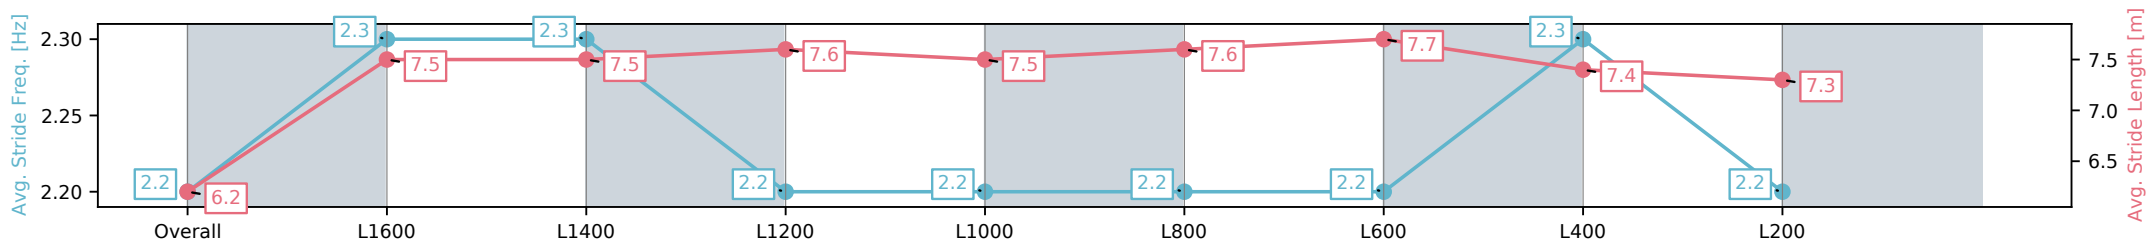

Horse/Jockey Name	DARKNCONFIDENTIAL/Jake Toeroek
Finish Rank	6
Fastest Section Time (Section)	0:11.35 (L1600)
Top Speed [km/h] (Section)	64.6 (Overall)
Race State	Finished

Morphettville SA - Professional
Race 3: Sportsbet Hill Smith Stakes - 1800m

19 October 2024 - 1:43PM
Track Rating: Good 4, Weather: Fine, Rail Position: +3m Entire

Section	Overall	L1600	L1400	L1200	L1000	L800	L600	L400	L200
Section Times	1:49.16 [6] (0:14.08)	1:35.08 [3] (0:11.35)	1:23.73 [3] (0:11.67)	1:12.06 [4] (0:11.74)	1:00.32 [4] (0:12.13)	0:48.19 [4] (0:12.21)	0:35.98 [4] (0:11.79)	0:24.19 [2] (0:11.83)	0:12.36 [3] (0:12.36)
Average Speed [km/h]	51.1	63.5	62.5	61.9	59.4	59.4	61.9	61.2	58.2
Top Speed [km/h]	64.0	64.6	62.8	63.7	60.4	61.4	63.1	62.2	60.6
Avg. Dist. to Rail [m]	4.8	3.2	3.3	2.2	2.6	2.3	2.7	3.8	3.3
Avg. Stride Freq. [Hz]	2.2	2.3	2.3	2.2	2.2	2.2	2.2	2.3	2.2
Avg. Stride Length [m]	6.2	7.5	7.5	7.6	7.5	7.6	7.7	7.4	7.3

[ ] Ranking at each section and finish
-:-:- No data available at this section
NA No data available