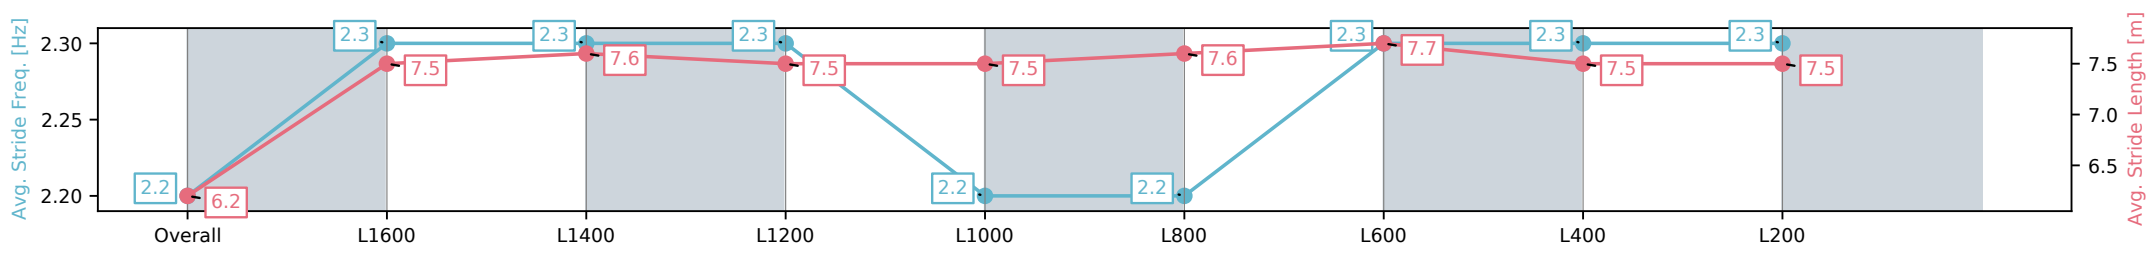

19 October 2024 - 1:43PM  
 Track Rating: Good 4, Weather: Fine, Rail Position: +3m Entire

Section	Overall	L1600	L1400	L1200	L1000	L800	L600	L400	L200
Section Times	1:48.28 [1] (0:14.28)	1:33.99 [6] (0:11.39)	1:22.60 [6] (0:11.72)	1:10.88 [6] (0:11.77)	0:59.11 [6] (0:12.07)	0:47.04 [6] (0:12.20)	0:34.84 [5] (0:11.64)	0:23.20 [4] (0:11.36)	0:11.84 [1] (0:11.84)
Average Speed [km/h]	50.4	63.2	62.2	62.1	59.6	59.9	63.1	64.0	60.8
Top Speed [km/h]	63.5	63.8	63.1	63.5	61.5	61.9	64.2	65.1	63.4
Avg. Dist. to Rail [m]	5.4	3.2	3.4	3.6	3.7	3.5	4.2	4.9	2.4
Avg. Stride Freq. [Hz]	2.2	2.3	2.3	2.3	2.2	2.2	2.3	2.3	2.3
Avg. Stride Length [m]	6.2	7.5	7.6	7.5	7.5	7.6	7.7	7.5	7.5