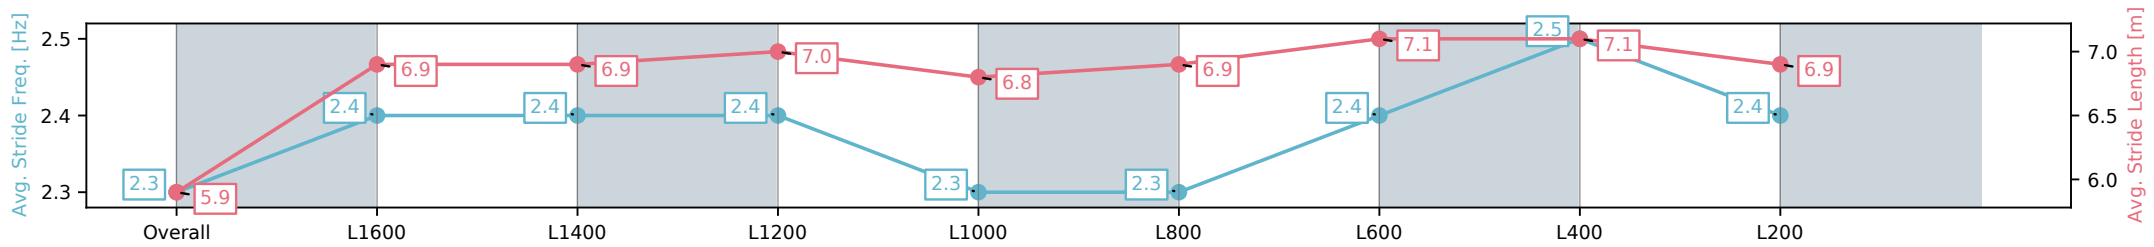

Horse/Jockey Name	CAVITY BAY/Manoel Nunes
Finish Rank	2
Fastest Section Time (Section)	0:11.40 (L400)
Top Speed [km/h] (Section)	64.8 (L600)
Race State	Finished

Morphettville SA - Professional
Race 3: Sportsbet Hill Smith Stakes - 1800m

19 October 2024 - 1:43PM
Track Rating: Good 4, Weather: Fine, Rail Position: +3m Entire

Section	Overall	L1600	L1400	L1200	L1000	L800	L600	L400	L200
Section Times	1:48.60 [2] (0:14.47)	1:34.13 [8] (0:11.44)	1:22.69 [8] (0:11.74)	1:10.95 [8] (0:11.69)	0:59.26 [8] (0:12.03)	0:47.23 [7] (0:12.16)	0:35.07 [7] (0:11.71)	0:23.36 [7] (0:11.40)	0:11.96 [2] (0:11.96)
Average Speed [km/h]	49.8	62.9	62.0	62.3	59.8	59.9	62.5	63.6	60.2
Top Speed [km/h]	63.8	63.9	63.4	64.0	62.5	62.0	64.0	64.8	63.3
Avg. Dist. to Rail [m]	8.0	3.5	3.0	2.5	2.9	3.0	3.3	4.0	2.7
Avg. Stride Freq. [Hz]	2.3	2.4	2.4	2.4	2.3	2.3	2.4	2.5	2.4
Avg. Stride Length [m]	5.9	6.9	6.9	7.0	6.8	6.9	7.1	7.1	6.9

[ ] Ranking at each section and finish
-:-:- No data available at this section
NA No data available