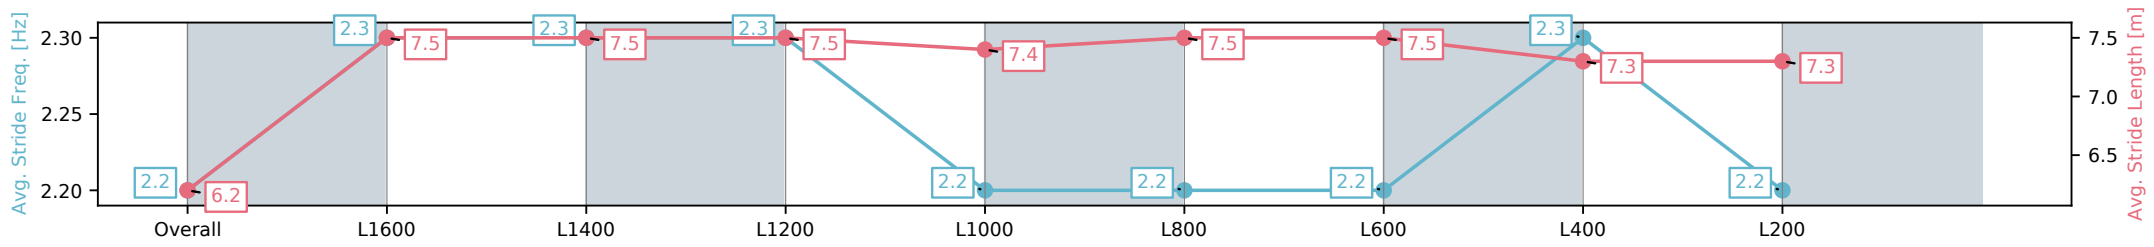

Horse/Jockey Name	DISCREETLY BLUE/Todd Pannell
Finish Rank	9
Fastest Section Time (Section)	0:11.27 (L1600)
Top Speed [km/h] (Section)	64.5 (Overall)
Race State	Finished

Morphettville SA - Professional
Race 3: Sportsbet Hill Smith Stakes - 1800m

19 October 2024 - 1:43PM
Track Rating: Good 4, Weather: Fine, Rail Position: +3m Entire

Section	Overall	L1600	L1400	L1200	L1000	L800	L600	L400	L200
Section Times	1:49.67 [9] (0:14.04)	1:35.63 [2] (0:11.27)	1:24.36 [2] (0:11.52)	1:12.84 [3] (0:11.72)	1:01.12 [2] (0:12.23)	0:48.89 [2] (0:12.23)	0:36.66 [2] (0:12.12)	0:24.54 [5] (0:12.02)	0:12.52 [8] (0:12.52)
Average Speed [km/h]	51.3	63.8	63.3	62.0	59.0	59.5	60.4	60.3	57.4
Top Speed [km/h]	63.3	64.5	63.7	63.6	59.9	60.5	61.1	61.3	59.8
Avg. Dist. to Rail [m]	8.1	5.0	3.5	2.6	3.2	2.9	3.3	3.6	4.8
Avg. Stride Freq. [Hz]	2.2	2.3	2.3	2.3	2.2	2.2	2.2	2.3	2.2
Avg. Stride Length [m]	6.2	7.5	7.5	7.5	7.4	7.5	7.5	7.3	7.3

[ ] Ranking at each section and finish
-:-:- No data available at this section
NA No data available