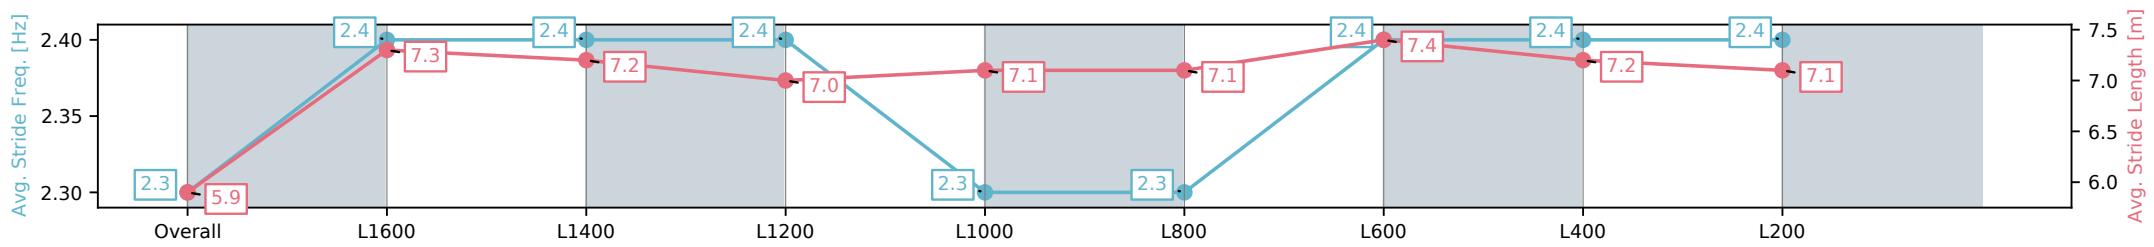

Morphettville SA - Professional  
 Race 3: Sportsbet Hill Smith Stakes - 1800m

19 October 2024 - 1:43PM  
 Track Rating: Good 4, Weather: Fine, Rail Position: +3m Entire

Section	Overall	L1600	L1400	L1200	L1000	L800	L600	L400	L200
Section Times	1:48.68 [3] (0:14.64)	1:34.04 [10] (0:11.51)	1:22.53 [10] (0:11.77)	1:10.76 [10] (0:11.59)	0:59.17 [10] (0:11.97)	0:47.20 [10] (0:12.21)	0:34.99 [9] (0:11.65)	0:23.34 [8] (0:11.51)	0:11.83 [4] (0:11.83)
Average Speed [km/h]	49.2	62.6	61.7	62.7	60.1	59.6	62.7	63.1	60.9
Top Speed [km/h]	62.9	63.8	63.6	63.9	61.8	62.3	63.3	64.2	63.4
Avg. Dist. to Rail [m]	3.5	2.7	2.5	2.4	2.9	2.8	2.8	6.3	6.1
Avg. Stride Freq. [Hz]	2.3	2.4	2.4	2.4	2.3	2.3	2.4	2.4	2.4
Avg. Stride Length [m]	5.9	7.3	7.2	7.0	7.1	7.1	7.4	7.2	7.1