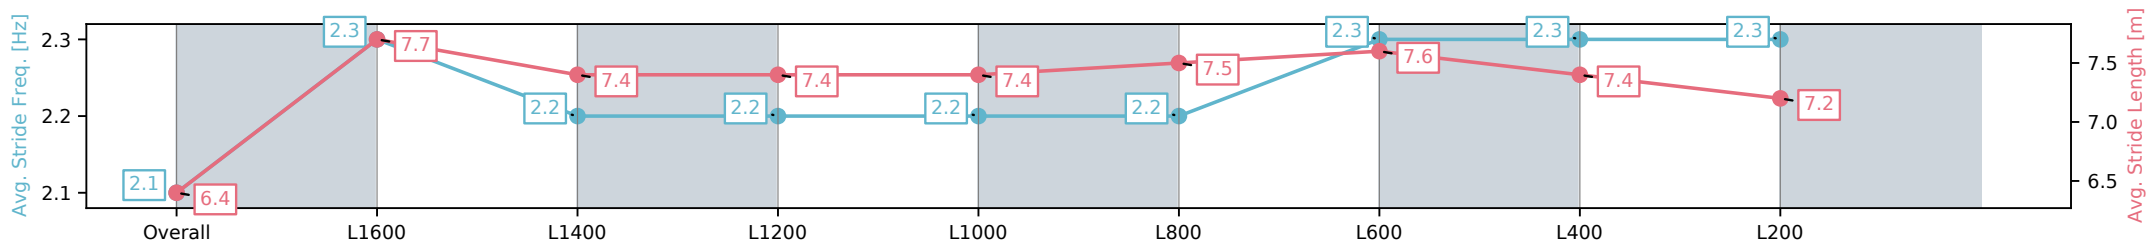

Horse/Jockey Name	RECIPROCAL/Samuel Payne
Finish Rank	7
Fastest Section Time (Section)	0:11.39 (L1600)
Top Speed [km/h] (Section)	65.7 (Overall)
Race State	Finished

Morphettville SA - Professional
Race 3: Sportsbet Hill Smith Stakes - 1800m

19 October 2024 - 1:43PM
Track Rating: Good 4, Weather: Fine, Rail Position: +3m Entire

Section	Overall	L1600	L1400	L1200	L1000	L800	L600	L400	L200
Section Times	1:49.49 [7] (0:14.60)	1:34.89 [9] (0:11.39)	1:23.50 [9] (0:11.77)	1:11.73 [9] (0:11.65)	1:00.08 [9] (0:12.02)	0:48.06 [8] (0:12.32)	0:35.74 [10] (0:11.74)	0:24.00 [10] (0:11.71)	0:12.29 [10] (0:12.28)
Average Speed [km/h]	49.3	63.3	61.6	62.1	59.9	58.9	62.3	61.9	58.6
Top Speed [km/h]	65.5	65.7	63.5	63.6	61.1	62.1	62.8	63.5	61.9
Avg. Dist. to Rail [m]	4.9	2.2	1.8	1.3	1.9	2.0	3.1	5.8	8.5
Avg. Stride Freq. [Hz]	2.1	2.3	2.2	2.2	2.2	2.2	2.3	2.3	2.3
Avg. Stride Length [m]	6.4	7.7	7.4	7.4	7.4	7.4	7.5	7.6	7.4

- [ ] Ranking at each section and finish
- -:-:- No data available at this section
- NA No data available