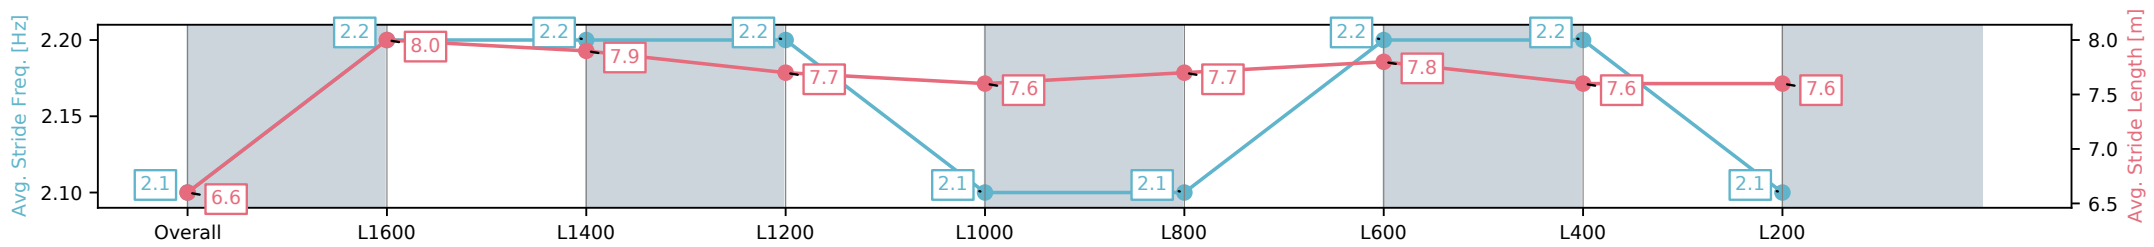

Horse/Jockey Name	WILD WINNER/Teagan Voorham
Finish Rank	8
Fastest Section Time (Section)	0:11.19 (L1600)
Top Speed [km/h] (Section)	65.1 (Overall)
Race State	Finished

Morphettville SA - Professional
Race 3: Sportsbet Hill Smith Stakes - 1800m

19 October 2024 - 1:43PM
Track Rating: Good 4, Weather: Fine, Rail Position: +3m Entire

Section	Overall	L1600	L1400	L1200	L1000	L800	L600	L400	L200
Section Times	1:49.65 [8] (0:14.03)	1:35.62 [1] (0:11.19)	1:24.43 [1] (0:11.56)	1:12.87 [2] (0:11.79)	1:01.08 [3] (0:12.30)	0:48.78 [3] (0:12.24)	0:36.54 [3] (0:11.88)	0:24.66 [3] (0:12.03)	0:12.63 [6] (0:12.63)
Average Speed [km/h]	51.4	64.3	62.5	61.4	58.6	59.2	61.2	59.9	57.0
Top Speed [km/h]	64.1	65.1	63.2	62.7	59.1	60.9	61.5	60.9	58.2
Avg. Dist. to Rail [m]	5.9	2.7	0.8	1.3	2.1	2.0	1.6	2.1	1.9
Avg. Stride Freq. [Hz]	2.1	2.2	2.2	2.2	2.1	2.1	2.2	2.2	2.1
Avg. Stride Length [m]	6.6	8.0	7.9	7.7	7.6	7.7	7.8	7.6	7.6

[ ] Ranking at each section and finish
-:-:- No data available at this section
NA No data available