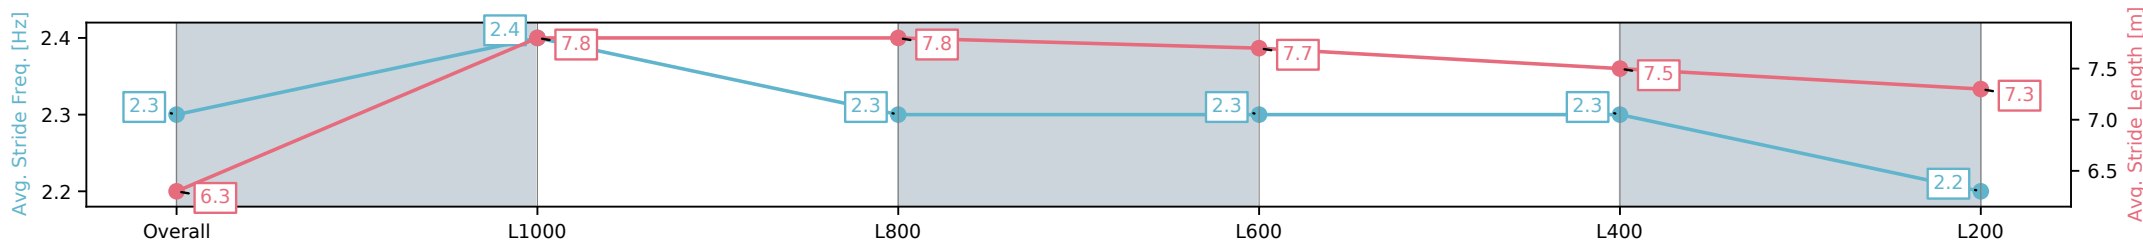

Horse/Jockey Name	COLMAR/Tatum Bull
Finish Rank	6
Fastest Section Time (Section)	0:10.37 (L1000)
Top Speed [km/h] (Section)	71.3 (Overall)
Race State	Finished

Morphettville SA - Professional
Race 2: Sportsbet Handicap (Heat of Sportsbet Rebel Raider Series) - 1200m
19 October 2024 - 1:06PM
Track Rating: Good 4, Weather: Fine, Rail Position: +3m Entire

Section	Overall	L1000	L800	L600	L400	L200
Section Times	1:09.96 [6] (0:13.74)	0:56.22 [1] (0:10.37)	0:45.85 [1] (0:10.72)	0:35.13 [1] (0:11.14)	0:23.99 [1] (0:11.56)	0:12.42 [1] (0:12.42)
Average Speed [km/h]	52.3	69.5	67.4	65.0	62.4	58.0
Top Speed [km/h]	67.6	71.3	68.7	66.3	63.8	60.7
Avg. Dist. to Rail [m]	5.2	3.1	1.1	1.2	1.7	1.8
Avg. Stride Freq. [Hz]	2.3	2.4	2.3	2.3	2.3	2.2
Avg. Stride Length [m]	6.3	7.8	7.8	7.7	7.5	7.3

[ ] Ranking at each section and finish
-:-:- No data available at this section
NA No data available