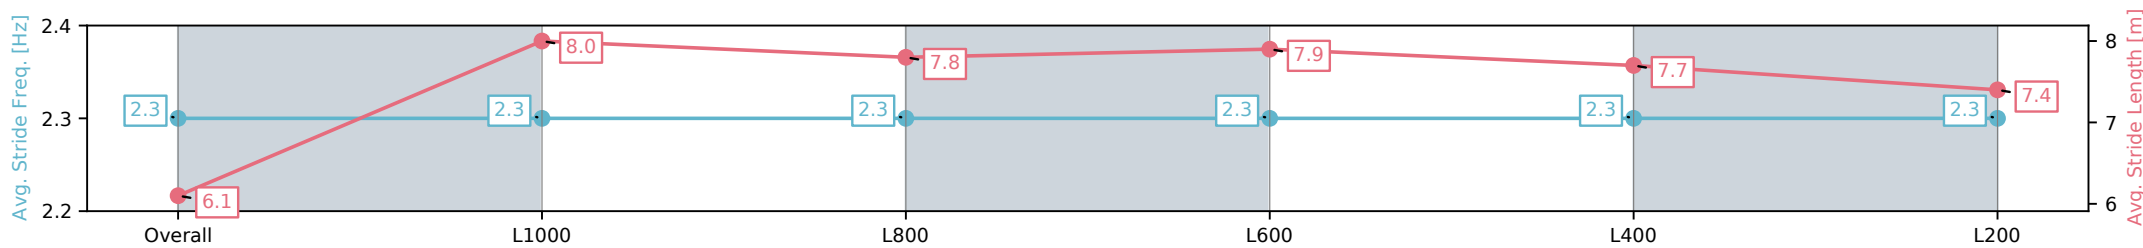

Morphettville SA - Professional

Race 2: Sportsbet Handicap (Heat of Sportsbet Rebel Raider Series) - 1200m

19 October 2024 - 1:06PM

Track Rating: Good 4, Weather: Fine, Rail Position: +3m Entire

Section	Overall	L1000	L800	L600	L400	L200
Section Times	1:09.63 [4] (0:14.08)	0:55.55 [5] (0:10.65)	0:44.90 [5] (0:10.88)	0:34.02 [6] (0:11.05)	0:22.97 [6] (0:11.15)	0:11.82 [6] (0:11.82)
Average Speed [km/h]	51.1	67.7	66.3	65.7	65.0	60.9
Top Speed [km/h]	66.0	68.9	68.4	66.6	66.2	65.1
Avg. Dist. to Rail [m]	1.8	0.9	0.7	1.6	5.3	7.1
Avg. Stride Freq. [Hz]	2.3	2.3	2.3	2.3	2.3	2.3
Avg. Stride Length [m]	6.1	8.0	7.8	7.9	7.7	7.4