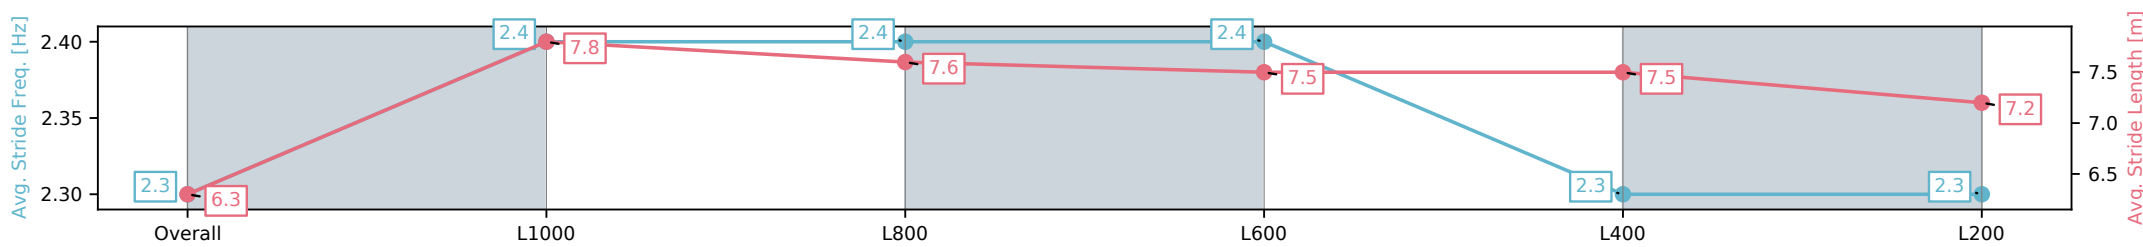

Morphettville SA - Professional

Race 2: Sportsbet Handicap (Heat of Sportsbet Rebel Raider Series) - 1200m

19 October 2024 - 1:06PM

Track Rating: Good 4, Weather: Fine, Rail Position: +3m Entire

Section	Overall	L1000	L800	L600	L400	L200
Section Times	1:09.79 [5] (0:13.82)	0:55.97 [3] (0:10.56)	0:45.40 [3] (0:10.87)	0:34.53 [3] (0:11.04)	0:23.49 [3] (0:11.44)	0:12.05 [5] (0:12.05)
Average Speed [km/h]	52.1	68.2	66.3	65.4	63.0	59.8
Top Speed [km/h]	67.6	69.0	68.1	66.1	65.5	60.9
Avg. Dist. to Rail [m]	1.0	0.7	0.6	0.7	1.0	2.4
Avg. Stride Freq. [Hz]	2.3	2.4	2.4	2.4	2.3	2.3
Avg. Stride Length [m]	6.3	7.8	7.6	7.5	7.5	7.2