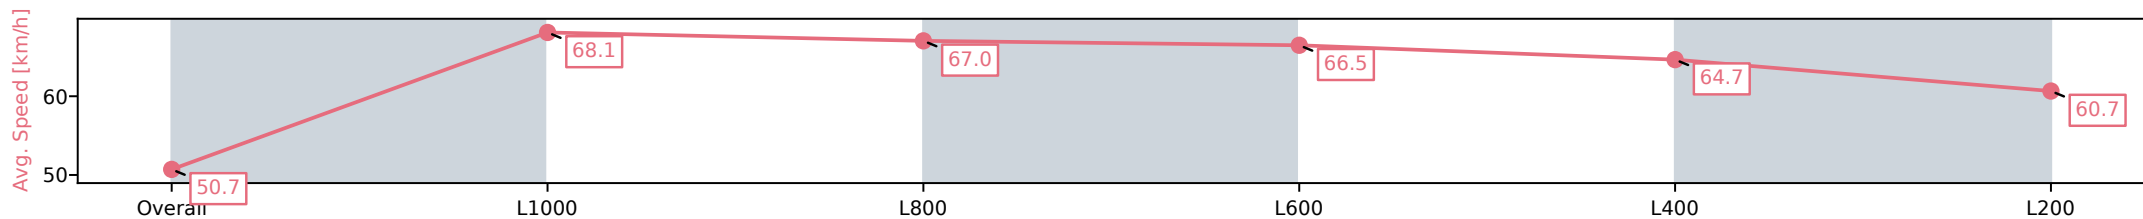

Horse/Jockey Name	OUT OF SQUARE/Manoel Nunes
Finish Rank	3
Fastest Section Time (Section)	0:10.57 (L1000)
Top Speed [km/h] (Section)	69.4 (Overall)
Race State	Finished

Morphettville SA - Professional
Race 2: Sportsbet Handicap (Heat of Sportsbet Rebel Raider Series) - 1200m
19 October 2024 - 1:06PM
Track Rating: Good 4, Weather: Fine, Rail Position: +3m Entire

Section	Overall	L1000	L800	L600	L400	L200
Section Times	1:09.59 [3] (0:14.19)	0:55.40 [7] (0:10.57)	0:44.82 [6] (0:10.81)	0:34.01 [5] (0:10.93)	0:23.08 [5] (0:11.22)	0:11.86 [4] (0:11.86)
Average Speed [km/h]	50.7	68.1	67.0	66.5	64.7	60.7
Top Speed [km/h]	66.6	69.4	68.6	67.1	66.6	63.4
Avg. Dist. to Rail [m]	2.7	1.5	1.3	2.2	6.7	9.0
Avg. Stride Freq. [Hz]	2.4	2.6	2.6	2.5	2.6	2.5
Avg. Stride Length [m]	5.7	7.2	7.2	7.2	6.9	6.7

- [ ] Ranking at each section and finish
- -:-:- No data available at this section
- NA No data available