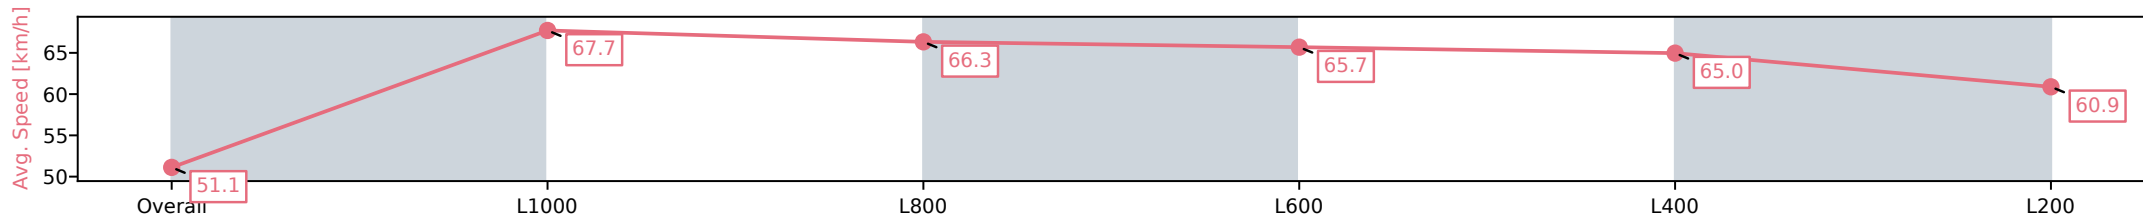

Morphettville SA - Professional

Race 2: Sportsbet Handicap (Heat of Sportsbet Rebel Raider Series) - 1200m

19 October 2024 - 1:06PM

Track Rating: Good 4, Weather: Fine, Rail Position: +3m Entire

Section	Overall	L1000	L800	L600	L400	L200
Section Times	1:09.63 [4] (0:14.08)	0:55.55 [5] (0:10.65)	0:44.90 [5] (0:10.88)	0:34.02 [6] (0:11.05)	0:22.97 [6] (0:11.15)	0:11.82 [6] (0:11.82)
Average Speed [km/h]	51.1	67.7	66.3	65.7	65.0	60.9
Top Speed [km/h]	66.0	68.9	68.4	66.6	66.2	65.1
Avg. Dist. to Rail [m]	1.8	0.9	0.7	1.6	5.3	7.1
Avg. Stride Freq. [Hz]	2.3	2.3	2.3	2.3	2.3	2.3
Avg. Stride Length [m]	6.1	8.0	7.8	7.9	7.7	7.4