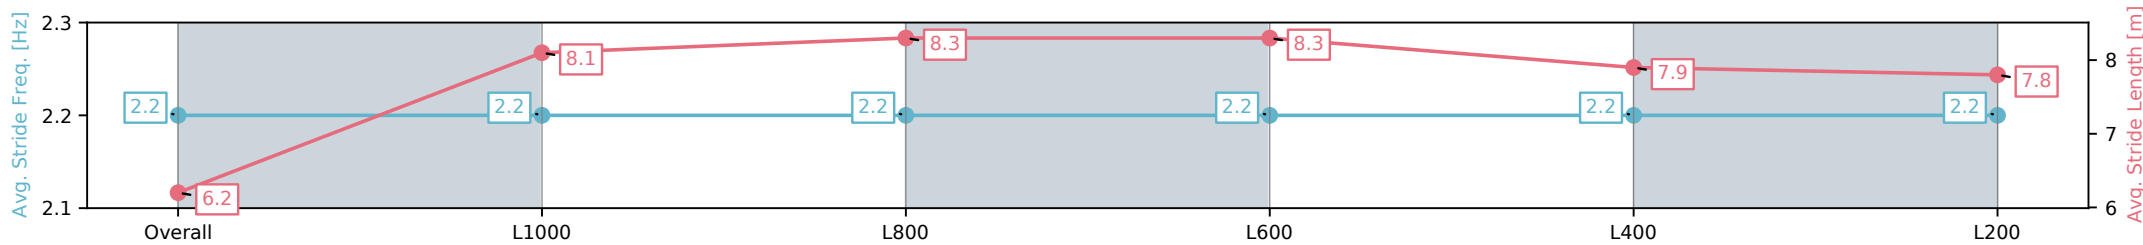

Morphettville SA - Professional

Race 2: Sportsbet Handicap (Heat of Sportsbet Rebel Raider Series) - 1200m

19 October 2024 - 1:06PM

Track Rating: Good 4, Weather: Fine, Rail Position: +3m Entire

Section	Overall	L1000	L800	L600	L400	L200
Section Times	1:09.52 [2] (0:14.19)	0:55.33 [6] (0:10.83)	0:44.50 [7] (0:10.91)	0:33.59 [7] (0:10.84)	0:22.75 [7] (0:11.16)	0:11.59 [7] (0:11.59)
Average Speed [km/h]	50.7	66.5	66.7	67.1	65.0	62.1
Top Speed [km/h]	64.6	68.6	68.0	68.2	67.3	64.1
Avg. Dist. to Rail [m]	7.6	3.4	2.8	2.1	7.4	11.3
Avg. Stride Freq. [Hz]	2.2	2.2	2.2	2.2	2.2	2.2
Avg. Stride Length [m]	6.2	8.1	8.3	8.3	7.9	7.8