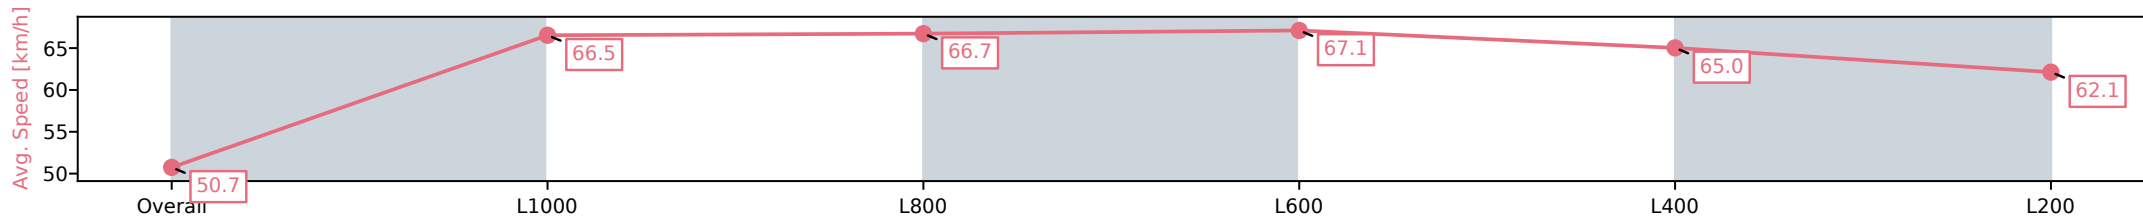

Morphettville SA - Professional

Race 2: Sportsbet Handicap (Heat of Sportsbet Rebel Raider Series) - 1200m

19 October 2024 - 1:06PM

Track Rating: Good 4, Weather: Fine, Rail Position: +3m Entire

Section	Overall	L1000	L800	L600	L400	L200
Section Times	1:09.52 [2] (0:14.19)	0:55.33 [6] (0:10.83)	0:44.50 [7] (0:10.91)	0:33.59 [7] (0:10.84)	0:22.75 [7] (0:11.16)	0:11.59 [7] (0:11.59)
Average Speed [km/h]	50.7	66.5	66.7	67.1	65.0	62.1
Top Speed [km/h]	64.6	68.6	68.0	68.2	67.3	64.1
Avg. Dist. to Rail [m]	7.6	3.4	2.8	2.1	7.4	11.3
Avg. Stride Freq. [Hz]	2.2	2.2	2.2	2.2	2.2	2.2
Avg. Stride Length [m]	6.2	8.1	8.3	8.3	7.9	7.8