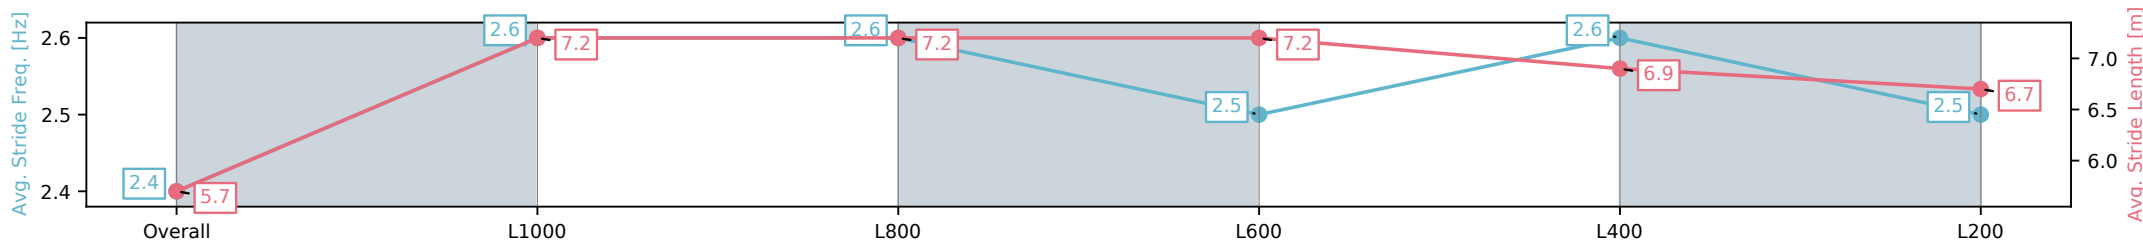

Horse/Jockey Name	OUT OF SQUARE/Manoel Nunes
Finish Rank	3
Fastest Section Time (Section)	0:10.57 (L1000)
Top Speed [km/h] (Section)	69.4 (Overall)
Race State	Finished

Morphettville SA - Professional
Race 2: Sportsbet Handicap (Heat of Sportsbet Rebel Raider Series) - 1200m
19 October 2024 - 1:06PM
Track Rating: Good 4, Weather: Fine, Rail Position: +3m Entire

Section	Overall	L1000	L800	L600	L400	L200
Section Times	1:09.59 [3] (0:14.19)	0:55.40 [7] (0:10.57)	0:44.82 [6] (0:10.81)	0:34.01 [5] (0:10.93)	0:23.08 [5] (0:11.22)	0:11.86 [4] (0:11.86)
Average Speed [km/h]	50.7	68.1	67.0	66.5	64.7	60.7
Top Speed [km/h]	66.6	69.4	68.6	67.1	66.6	63.4
Avg. Dist. to Rail [m]	2.7	1.5	1.3	2.2	6.7	9.0
Avg. Stride Freq. [Hz]	2.4	2.6	2.6	2.5	2.6	2.5
Avg. Stride Length [m]	5.7	7.2	7.2	7.2	6.9	6.7

- [ ] Ranking at each section and finish
- -:-:- No data available at this section
- NA No data available