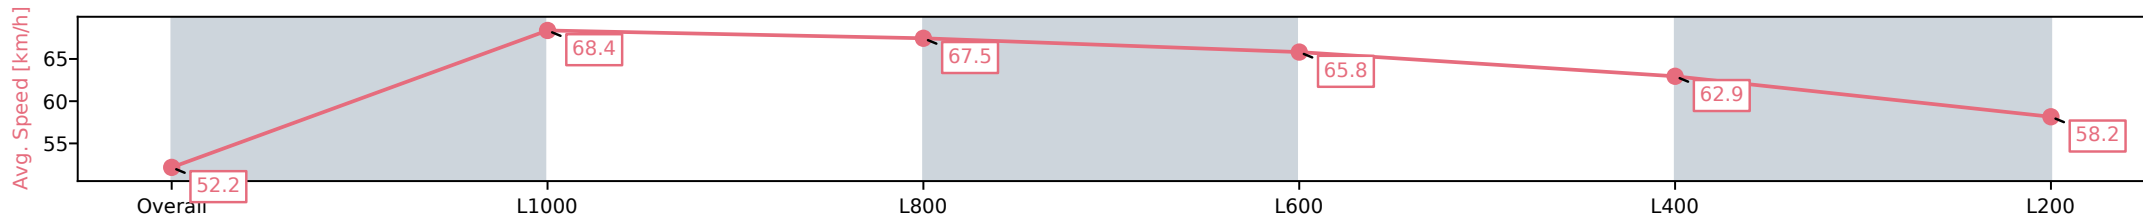

Morphettville SA - Professional

Race 2: Sportsbet Handicap (Heat of Sportsbet Rebel Raider Series) - 1200m

19 October 2024 - 1:06PM

Track Rating: Good 4, Weather: Fine, Rail Position: +3m Entire

Section	Overall	L1000	L800	L600	L400	L200
Section Times	1:09.98 [7] (0:13.80)	0:56.18 [2] (0:10.52)	0:45.66 [2] (0:10.78)	0:34.88 [2] (0:11.03)	0:23.85 [2] (0:11.47)	0:12.38 [3] (0:12.38)
Average Speed [km/h]	52.2	68.4	67.5	65.8	62.9	58.2
Top Speed [km/h]	67.2	69.3	68.4	67.1	64.7	61.0
Avg. Dist. to Rail [m]	6.9	4.1	2.4	1.8	2.3	3.0
Avg. Stride Freq. [Hz]	2.3	2.4	2.4	2.4	2.3	2.3
Avg. Stride Length [m]	6.1	7.6	7.6	7.4	7.4	7.0

- [ ] Ranking at each section and finish
- :-:- No data available at this section
- NA No data available