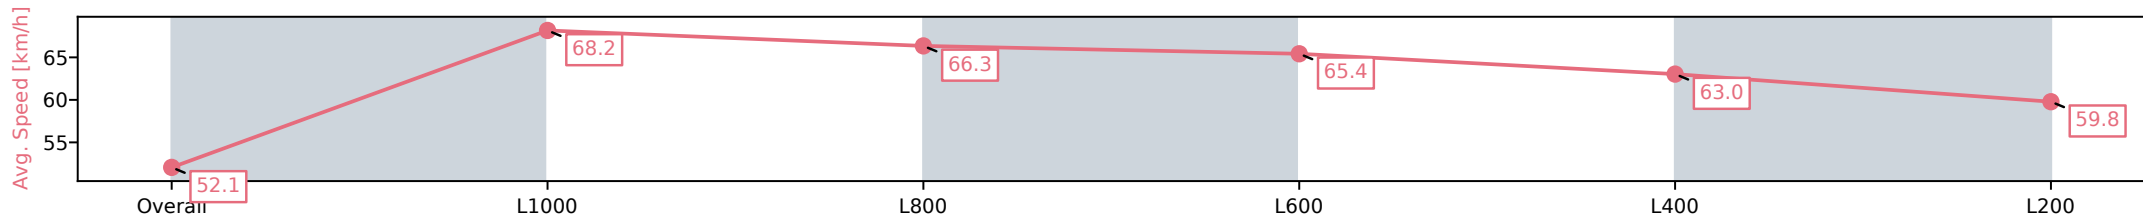

Morphettville SA - Professional

Race 2: Sportsbet Handicap (Heat of Sportsbet Rebel Raider Series) - 1200m

19 October 2024 - 1:06PM

Track Rating: Good 4, Weather: Fine, Rail Position: +3m Entire

Section	Overall	L1000	L800	L600	L400	L200
Section Times	1:09.79 [5] (0:13.82)	0:55.97 [3] (0:10.56)	0:45.40 [3] (0:10.87)	0:34.53 [3] (0:11.04)	0:23.49 [3] (0:11.44)	0:12.05 [5] (0:12.05)
Average Speed [km/h]	52.1	68.2	66.3	65.4	63.0	59.8
Top Speed [km/h]	67.6	69.0	68.1	66.1	65.5	60.9
Avg. Dist. to Rail [m]	1.0	0.7	0.6	0.7	1.0	2.4
Avg. Stride Freq. [Hz]	2.3	2.4	2.4	2.4	2.3	2.3
Avg. Stride Length [m]	6.3	7.8	7.6	7.5	7.5	7.2