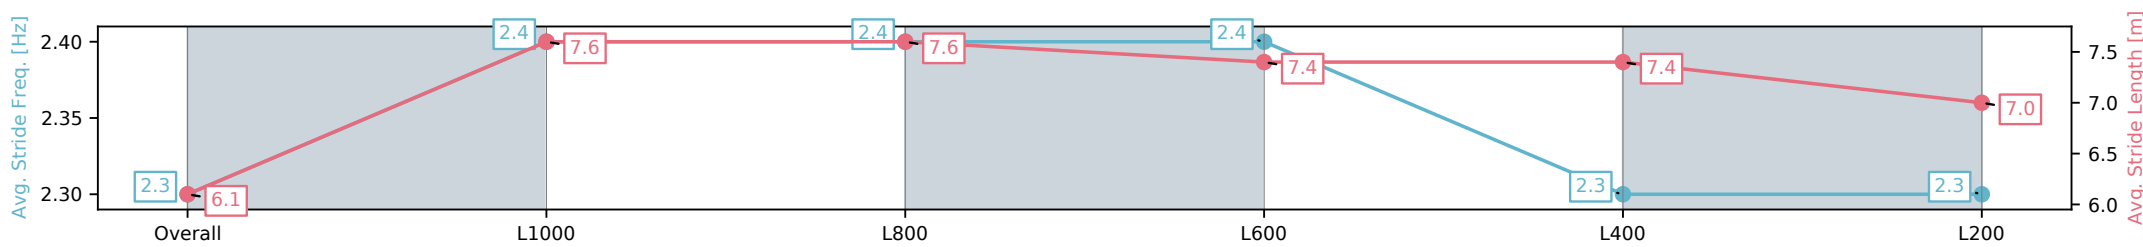

Morphettville SA - Professional

Race 2: Sportsbet Handicap (Heat of Sportsbet Rebel Raider Series) - 1200m

19 October 2024 - 1:06PM

Track Rating: Good 4, Weather: Fine, Rail Position: +3m Entire

Section	Overall	L1000	L800	L600	L400	L200
Section Times	1:09.98 [7] (0:13.80)	0:56.18 [2] (0:10.52)	0:45.66 [2] (0:10.78)	0:34.88 [2] (0:11.03)	0:23.85 [2] (0:11.47)	0:12.38 [3] (0:12.38)
Average Speed [km/h]	52.2	68.4	67.5	65.8	62.9	58.2
Top Speed [km/h]	67.2	69.3	68.4	67.1	64.7	61.0
Avg. Dist. to Rail [m]	6.9	4.1	2.4	1.8	2.3	3.0
Avg. Stride Freq. [Hz]	2.3	2.4	2.4	2.4	2.3	2.3
Avg. Stride Length [m]	6.1	7.6	7.6	7.4	7.4	7.0

- [ ] Ranking at each section and finish
- :-:- No data available at this section
- NA No data available