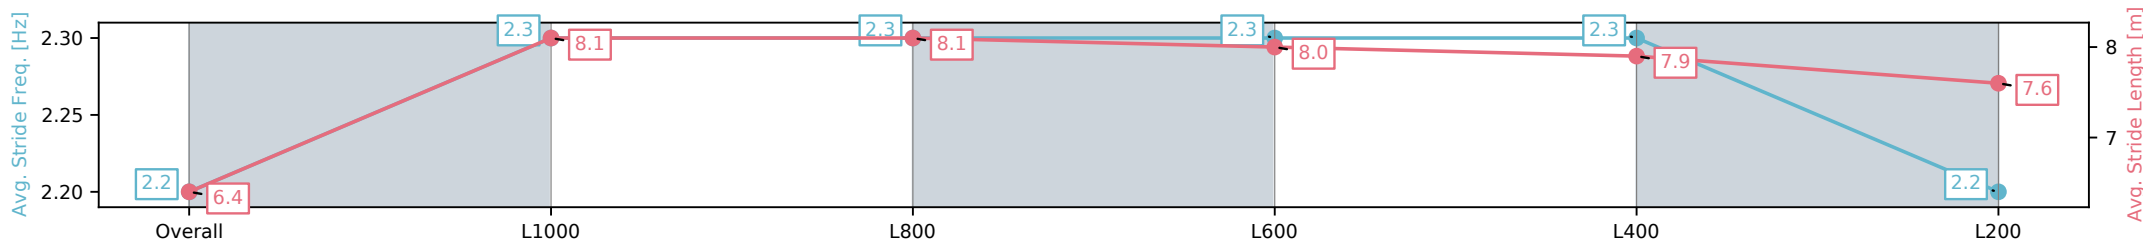

19 October 2024 - 1:06PM

Track Rating: Good 4, Weather: Fine, Rail Position: +3m Entire

Section	Overall	L1000	L800	L600	L400	L200
Section Times	1:09.41 [1] (0:13.97)	0:55.44 [4] (0:10.66)	0:44.78 [4] (0:10.81)	0:33.97 [4] (0:11.00)	0:22.97 [4] (0:11.13)	0:11.84 [2] (0:11.84)
Average Speed [km/h]	51.6	67.5	67.0	65.9	64.9	60.8
Top Speed [km/h]	66.3	68.7	68.3	66.7	65.5	63.4
Avg. Dist. to Rail [m]	3.7	2.1	1.2	1.5	3.3	5.9
Avg. Stride Freq. [Hz]	2.2	2.3	2.3	2.3	2.3	2.2
Avg. Stride Length [m]	6.4	8.1	8.1	8.0	7.9	7.6