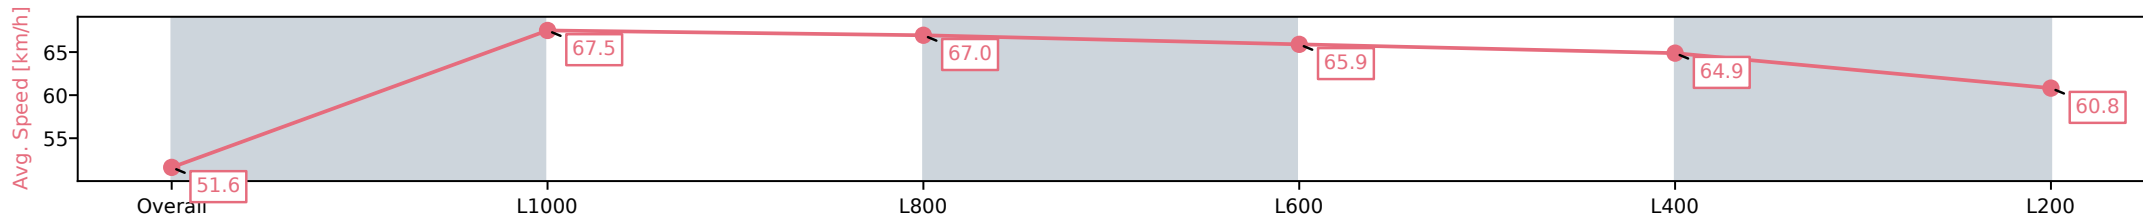

19 October 2024 - 1:06PM

Track Rating: Good 4, Weather: Fine, Rail Position: +3m Entire

Section	Overall	L1000	L800	L600	L400	L200
Section Times	1:09.41 [1] (0:13.97)	0:55.44 [4] (0:10.66)	0:44.78 [4] (0:10.81)	0:33.97 [4] (0:11.00)	0:22.97 [4] (0:11.13)	0:11.84 [2] (0:11.84)
Average Speed [km/h]	51.6	67.5	67.0	65.9	64.9	60.8
Top Speed [km/h]	66.3	68.7	68.3	66.7	65.5	63.4
Avg. Dist. to Rail [m]	3.7	2.1	1.2	1.5	3.3	5.9
Avg. Stride Freq. [Hz]	2.2	2.3	2.3	2.3	2.3	2.2
Avg. Stride Length [m]	6.4	8.1	8.1	8.0	7.9	7.6