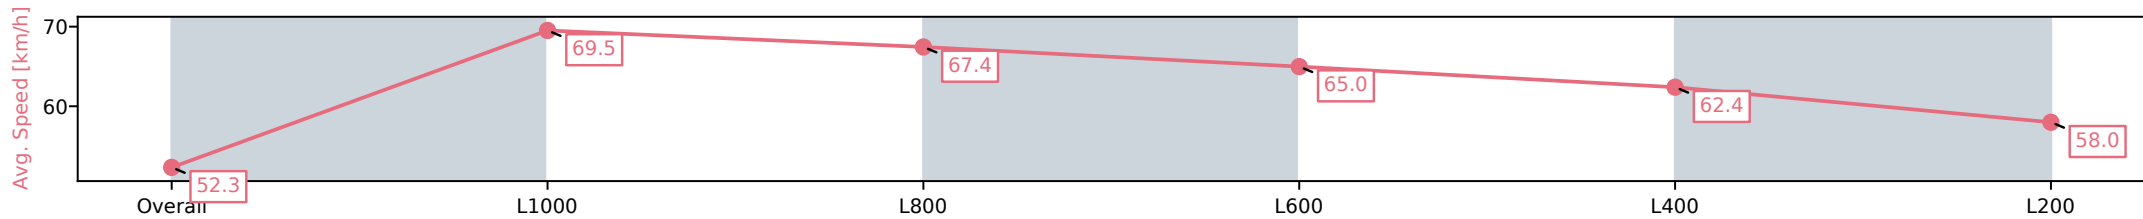

Horse/Jockey Name	COLMAR/Tatum Bull
Finish Rank	6
Fastest Section Time (Section)	0:10.37 (L1000)
Top Speed [km/h] (Section)	71.3 (Overall)
Race State	Finished

Morphettville SA - Professional
Race 2: Sportsbet Handicap (Heat of Sportsbet Rebel Raider Series) - 1200m
19 October 2024 - 1:06PM
Track Rating: Good 4, Weather: Fine, Rail Position: +3m Entire

Section	Overall	L1000	L800	L600	L400	L200
Section Times	1:09.96 [6] (0:13.74)	0:56.22 [1] (0:10.37)	0:45.85 [1] (0:10.72)	0:35.13 [1] (0:11.14)	0:23.99 [1] (0:11.56)	0:12.42 [1] (0:12.42)
Average Speed [km/h]	52.3	69.5	67.4	65.0	62.4	58.0
Top Speed [km/h]	67.6	71.3	68.7	66.3	63.8	60.7
Avg. Dist. to Rail [m]	5.2	3.1	1.1	1.2	1.7	1.8
Avg. Stride Freq. [Hz]	2.3	2.4	2.3	2.3	2.3	2.2
Avg. Stride Length [m]	6.3	7.8	7.8	7.7	7.5	7.3

[ ] Ranking at each section and finish
-:-:- No data available at this section
NA No data available