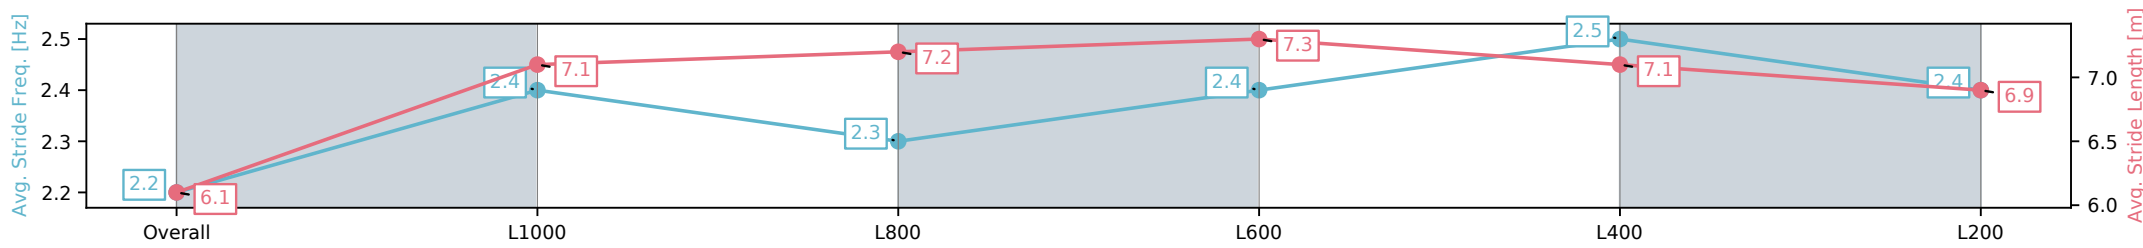

Horse/Jockey Name	ENLIST/Taylor Johnstone
Finish Rank	6
Fastest Section Time (Section)	0:11.37 (L400)
Top Speed [km/h] (Section)	64.7 (L800)
Race State	Finished

Morphettville Parks SA - Professional
Race 6: Sportsbet Set A Deposit Limit Benchmark 58
Handicap - 1250m
11 October 2024 - 6:03PM
Track Rating: Good 4, Weather: Fine, Rail Position: +6m Entire

Section	Overall	L1000	L800	L600	L400	L200
Section Times	1:15.72 [6] (0:17.80)	0:57.92 [11] (0:11.50)	0:46.42 [11] (0:11.42)	0:35.00 [11] (0:11.37)	0:23.63 [11] (0:11.48)	0:12.15 [9] (0:12.15)
Average Speed [km/h]	50.4	63.3	63.4	64.0	63.2	59.2
Top Speed [km/h]	62.4	64.0	63.9	64.7	64.3	62.4
Avg. Dist. to Rail [m]	4.2	2.2	1.6	2.2	3.9	6.5
Avg. Stride Freq. [Hz]	2.2	2.4	2.3	2.4	2.5	2.4
Avg. Stride Length [m]	6.1	7.1	7.2	7.3	7.1	6.9

[ ] Ranking at each section and finish
-:-:- No data available at this section
NA No data available