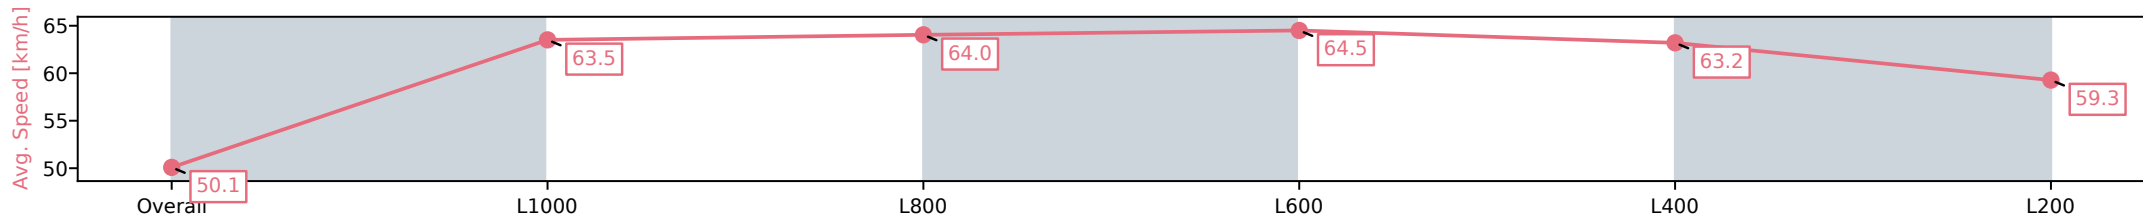

Morphettville Parks SA - Professional

Race 6: Sportsbet Set A Deposit Limit Benchmark 58  
Handicap - 1250m

11 October 2024 - 6:03PM

Track Rating: Good 4, Weather: Fine, Rail Position: +6m Entire

Section	Overall	L1000	L800	L600	L400	L200
Section Times	1:15.81 [7] (0:17.92)	0:57.89 [12] (0:11.56)	0:46.32 [12] (0:11.31)	0:35.01 [12] (0:11.35)	0:23.66 [12] (0:11.52)	0:12.14 [11] (0:12.14)
Average Speed [km/h]	50.1	63.5	64.0	64.5	63.2	59.3
Top Speed [km/h]	63.1	64.2	64.7	65.3	64.1	61.9
Avg. Dist. to Rail [m]	7.0	3.1	2.7	3.1	5.7	7.9
Avg. Stride Freq. [Hz]	2.3	2.4	2.4	2.5	2.5	2.4
Avg. Stride Length [m]	6.1	7.1	7.4	7.2	7.0	7.0