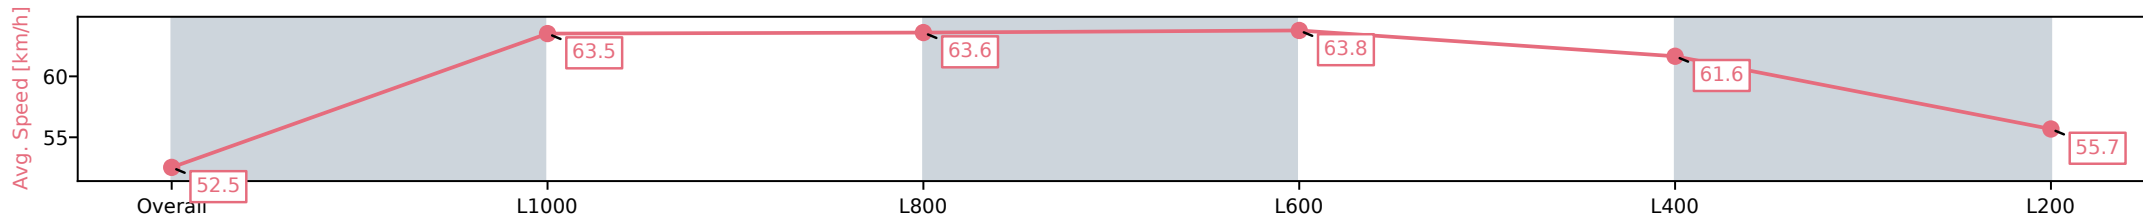

Horse/Jockey Name	GENERAL MINT/Rochelle Milnes
Finish Rank	9
Fastest Section Time (Section)	0:11.36 (L600)
Top Speed [km/h] (Section)	64.9 (Overall)
Race State	Finished

Morphettville Parks SA - Professional
Race 6: Sportsbet Set A Deposit Limit Benchmark 58
Handicap - 1250m
11 October 2024 - 6:03PM
Track Rating: Good 4, Weather: Fine, Rail Position: +6m Entire

Section	Overall	L1000	L800	L600	L400	L200
Section Times	1:16.06 [9] (0:17.17)	0:58.89 [3] (0:11.53)	0:47.36 [3] (0:11.36)	0:36.00 [4] (0:11.36)	0:24.64 [4] (0:11.72)	0:12.92 [5] (0:12.92)
Average Speed [km/h]	52.5	63.5	63.6	63.8	61.6	55.7
Top Speed [km/h]	64.9	64.7	64.7	64.7	63.6	59.7
Avg. Dist. to Rail [m]	5.6	3.4	2.2	0.9	3.7	6.4
Avg. Stride Freq. [Hz]	2.3	2.4	2.3	2.4	2.4	2.3
Avg. Stride Length [m]	6.3	7.4	7.6	7.3	7.0	6.9

[ ] Ranking at each section and finish
-:-:- No data available at this section
NA No data available