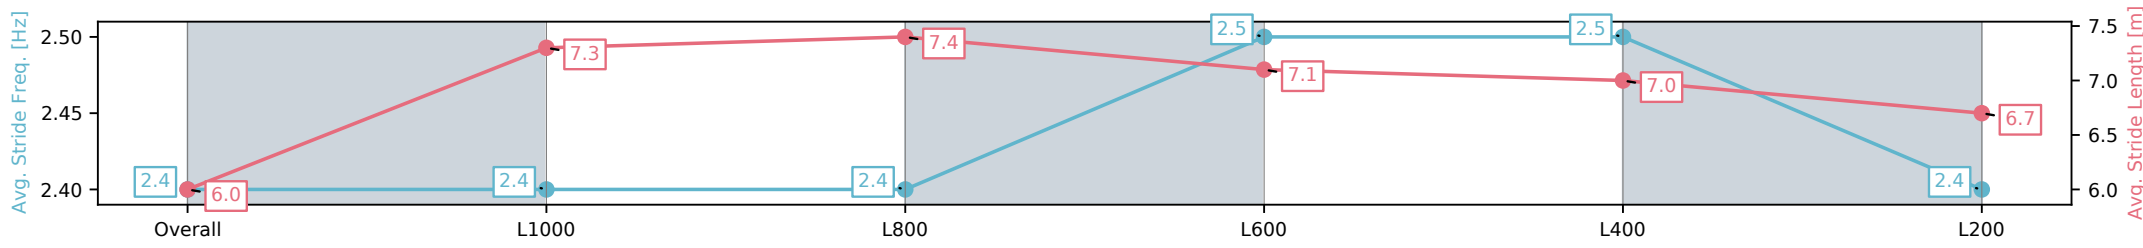

Section	Overall	L1000	L800	L600	L400	L200
Section Times	1:15.08 [1] (0:17.13)	0:57.95 [2] (0:11.41)	0:46.54 [2] (0:11.24)	0:35.30 [2] (0:11.33)	0:23.97 [2] (0:11.56)	0:12.41 [2] (0:12.41)
Average Speed [km/h]	52.6	63.5	64.4	64.1	62.6	58.1
Top Speed [km/h]	64.7	64.7	65.0	64.5	63.5	61.4
Avg. Dist. to Rail [m]	3.8	1.4	1.0	1.8	2.9	5.5
Avg. Stride Freq. [Hz]	2.4	2.4	2.4	2.5	2.5	2.4
Avg. Stride Length [m]	6.0	7.3	7.4	7.1	7.0	6.7