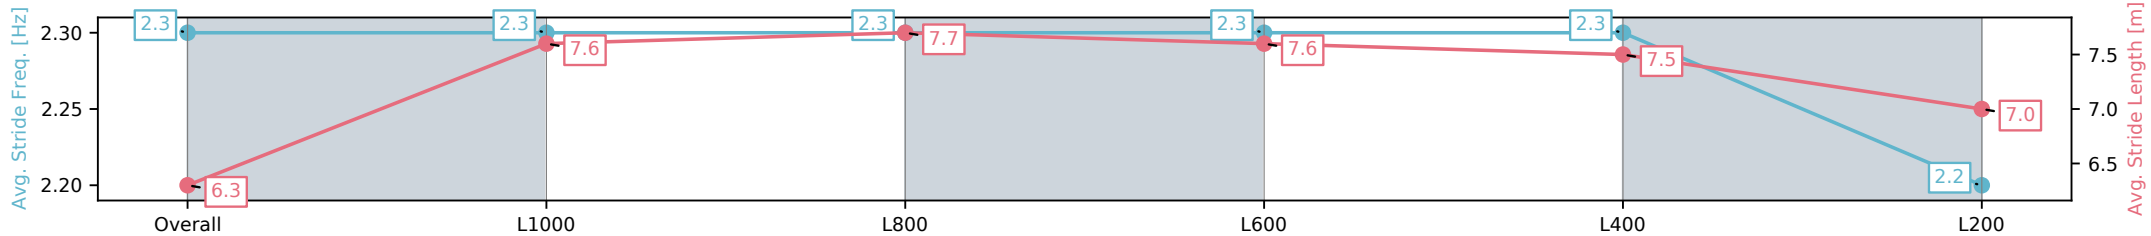

Morphettville Parks SA - Professional

Race 6: Sportsbet Set A Deposit Limit Benchmark 58  
Handicap - 1250m

11 October 2024 - 6:03PM

Track Rating: Good 4, Weather: Fine, Rail Position: +6m Entire

Section	Overall	L1000	L800	L600	L400	L200
Section Times	1:16.26 [12] (0:17.49)	0:58.77 [7] (0:11.53)	0:47.24 [6] (0:11.35)	0:35.89 [6] (0:11.39)	0:24.50 [7] (0:11.67)	0:12.83 [8] (0:12.83)
Average Speed [km/h]	51.5	63.4	63.6	63.6	61.9	56.1
Top Speed [km/h]	64.2	64.4	64.1	63.8	64.0	60.3
Avg. Dist. to Rail [m]	7.1	2.7	1.5	1.0	2.5	3.9
Avg. Stride Freq. [Hz]	2.3	2.3	2.3	2.3	2.3	2.2
Avg. Stride Length [m]	6.3	7.6	7.7	7.6	7.5	7.0

- [ ] Ranking at each section and finish
- :-:- No data available at this section
- NA No data available