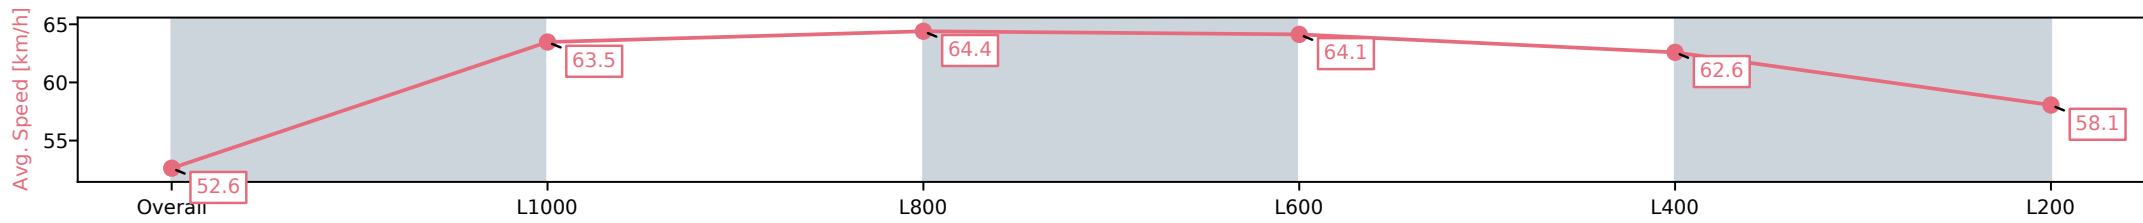

Section	Overall	L1000	L800	L600	L400	L200
Section Times	1:15.08 [1] (0:17.13)	0:57.95 [2] (0:11.41)	0:46.54 [2] (0:11.24)	0:35.30 [2] (0:11.33)	0:23.97 [2] (0:11.56)	0:12.41 [2] (0:12.41)
Average Speed [km/h]	52.6	63.5	64.4	64.1	62.6	58.1
Top Speed [km/h]	64.7	64.7	65.0	64.5	63.5	61.4
Avg. Dist. to Rail [m]	3.8	1.4	1.0	1.8	2.9	5.5
Avg. Stride Freq. [Hz]	2.4	2.4	2.4	2.5	2.5	2.4
Avg. Stride Length [m]	6.0	7.3	7.4	7.1	7.0	6.7