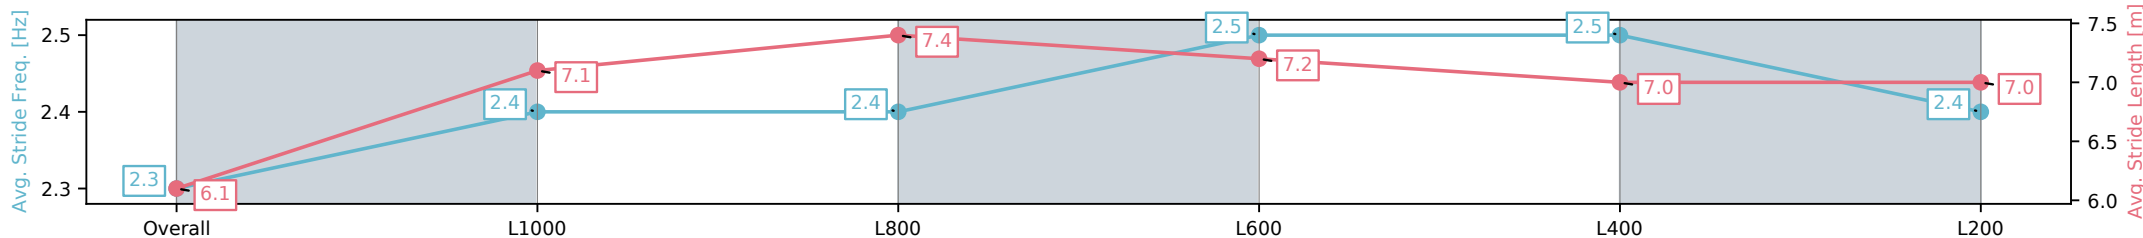

Morphettville Parks SA - Professional

Race 6: Sportsbet Set A Deposit Limit Benchmark 58  
Handicap - 1250m

11 October 2024 - 6:03PM

Track Rating: Good 4, Weather: Fine, Rail Position: +6m Entire

Section	Overall	L1000	L800	L600	L400	L200
Section Times	1:15.81 [7] (0:17.92)	0:57.89 [12] (0:11.56)	0:46.32 [12] (0:11.31)	0:35.01 [12] (0:11.35)	0:23.66 [12] (0:11.52)	0:12.14 [11] (0:12.14)
Average Speed [km/h]	50.1	63.5	64.0	64.5	63.2	59.3
Top Speed [km/h]	63.1	64.2	64.7	65.3	64.1	61.9
Avg. Dist. to Rail [m]	7.0	3.1	2.7	3.1	5.7	7.9
Avg. Stride Freq. [Hz]	2.3	2.4	2.4	2.5	2.5	2.4
Avg. Stride Length [m]	6.1	7.1	7.4	7.2	7.0	7.0