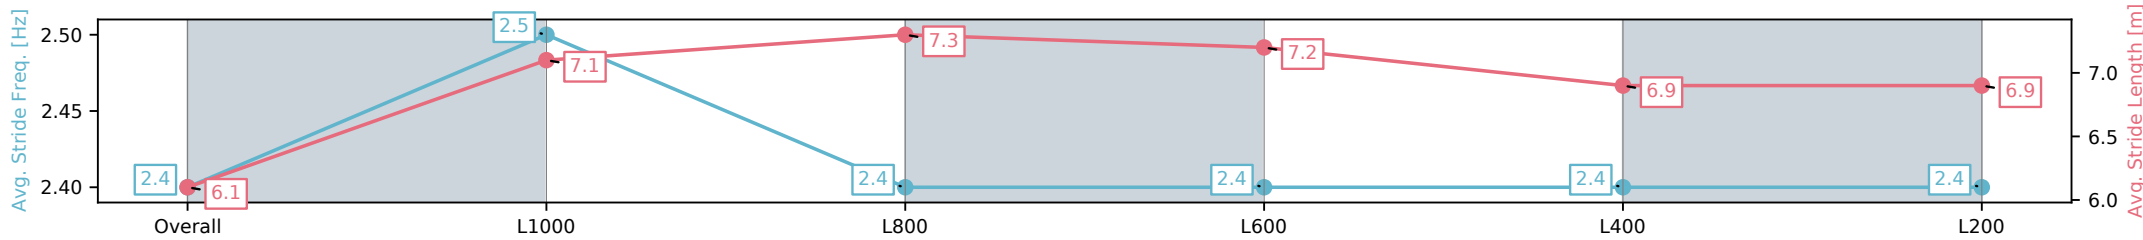

Horse/Jockey Name	LIMBERING/Brooke King
Finish Rank	2
Fastest Section Time (Section)	0:11.30 (L400)
Top Speed [km/h] (Section)	65.1 (Overall)
Race State	Finished

Morphettville Parks SA - Professional
Race 6: Sportsbet Set A Deposit Limit Benchmark 58
Handicap - 1250m
11 October 2024 - 6:03PM
Track Rating: Good 4, Weather: Fine, Rail Position: +6m Entire

Section	Overall	L1000	L800	L600	L400	L200
Section Times	1:15.08 [2] (0:16.94)	0:58.14 [1] (0:11.42)	0:46.72 [1] (0:11.34)	0:35.38 [1] (0:11.30)	0:24.08 [1] (0:11.64)	0:12.44 [1] (0:12.44)
Average Speed [km/h]	53.2	63.9	63.4	63.5	61.9	57.9
Top Speed [km/h]	65.1	64.7	64.1	63.8	63.3	61.0
Avg. Dist. to Rail [m]	5.1	2.6	0.8	0.6	1.2	4.0
Avg. Stride Freq. [Hz]	2.4	2.5	2.4	2.4	2.4	2.4
Avg. Stride Length [m]	6.1	7.1	7.3	7.2	6.9	6.9

[ ] Ranking at each section and finish
-:-:- No data available at this section
NA No data available