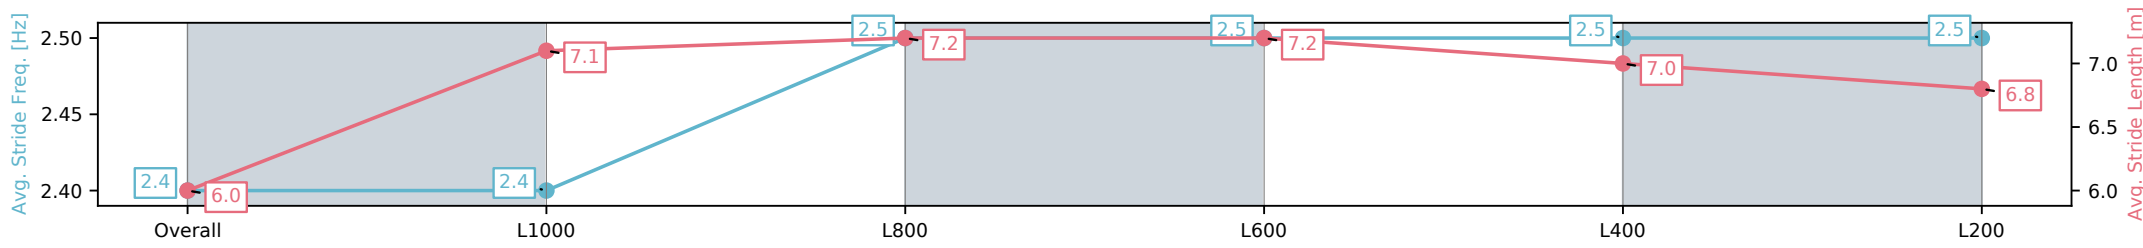

Horse/Jockey Name	TESTA DEXTA/Samuel Payne
Finish Rank	4
Fastest Section Time (Section)	0:11.27 (L400)
Top Speed [km/h] (Section)	67.4 (L800)
Race State	Finished

Morphettville Parks SA - Professional
Race 6: Sportsbet Set A Deposit Limit Benchmark 58
Handicap - 1250m
11 October 2024 - 6:03PM
Track Rating: Good 4, Weather: Fine, Rail Position: +6m Entire

Section	Overall	L1000	L800	L600	L400	L200
Section Times	1:15.30 [4] (0:17.48)	0:57.82 [6] (0:11.64)	0:46.18 [7] (0:11.30)	0:34.88 [7] (0:11.27)	0:23.61 [6] (0:11.51)	0:12.10 [6] (0:12.10)
Average Speed [km/h]	51.5	62.2	63.9	64.1	62.7	59.5
Top Speed [km/h]	63.9	64.9	65.6	67.4	63.6	62.5
Avg. Dist. to Rail [m]	1.8	0.8	0.8	1.1	1.1	1.2
Avg. Stride Freq. [Hz]	2.4	2.4	2.5	2.5	2.5	2.5
Avg. Stride Length [m]	6.0	7.1	7.2	7.2	7.0	6.8

[ ] Ranking at each section and finish
-:-:- No data available at this section
NA No data available