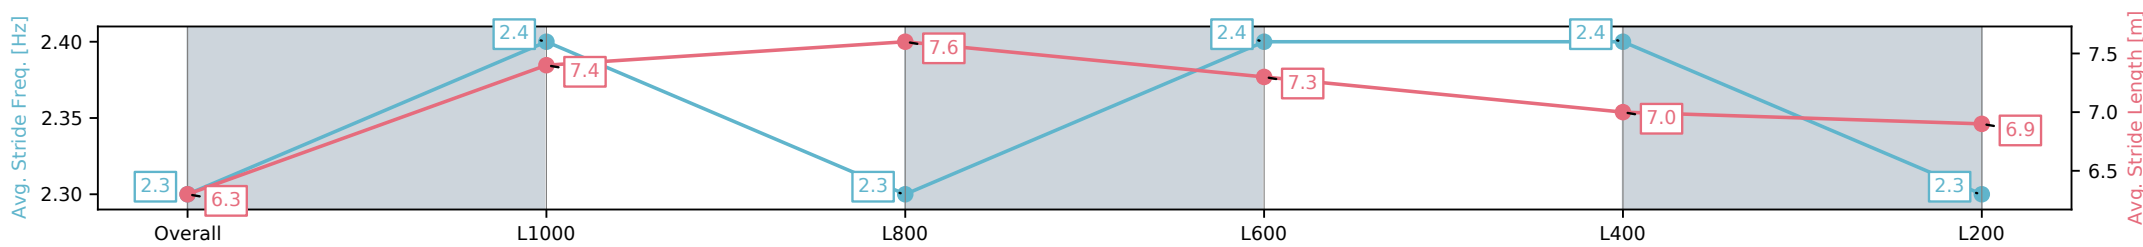

Horse/Jockey Name	GENERAL MINT/Rochelle Milnes
Finish Rank	9
Fastest Section Time (Section)	0:11.36 (L600)
Top Speed [km/h] (Section)	64.9 (Overall)
Race State	Finished

Morphettville Parks SA - Professional
Race 6: Sportsbet Set A Deposit Limit Benchmark 58
Handicap - 1250m
11 October 2024 - 6:03PM
Track Rating: Good 4, Weather: Fine, Rail Position: +6m Entire

Section	Overall	L1000	L800	L600	L400	L200
Section Times	1:16.06 [9] (0:17.17)	0:58.89 [3] (0:11.53)	0:47.36 [3] (0:11.36)	0:36.00 [4] (0:11.36)	0:24.64 [4] (0:11.72)	0:12.92 [5] (0:12.92)
Average Speed [km/h]	52.5	63.5	63.6	63.8	61.6	55.7
Top Speed [km/h]	64.9	64.7	64.7	64.7	63.6	59.7
Avg. Dist. to Rail [m]	5.6	3.4	2.2	0.9	3.7	6.4
Avg. Stride Freq. [Hz]	2.3	2.4	2.3	2.4	2.4	2.3
Avg. Stride Length [m]	6.3	7.4	7.6	7.3	7.0	6.9

[ ] Ranking at each section and finish
-:-:- No data available at this section
NA No data available