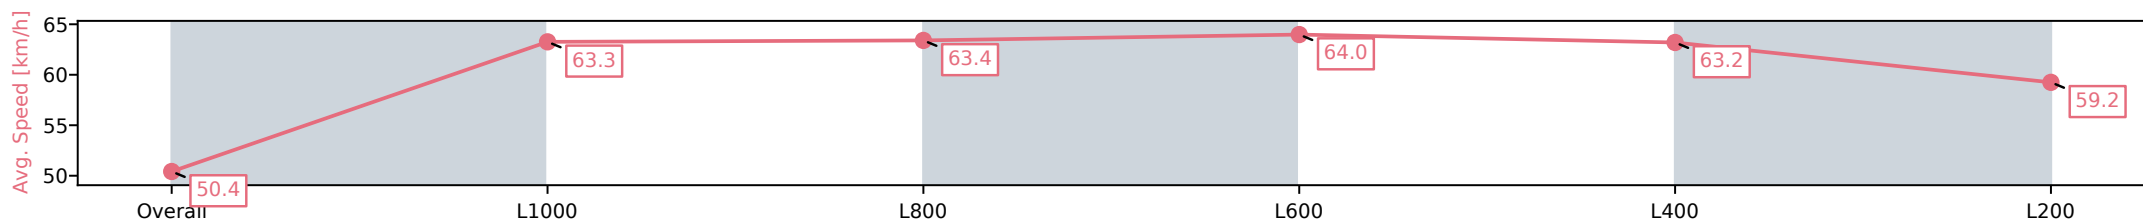

Horse/Jockey Name	ENLIST/Taylor Johnstone
Finish Rank	6
Fastest Section Time (Section)	0:11.37 (L400)
Top Speed [km/h] (Section)	64.7 (L800)
Race State	Finished

Morphettville Parks SA - Professional
Race 6: Sportsbet Set A Deposit Limit Benchmark 58
Handicap - 1250m
11 October 2024 - 6:03PM
Track Rating: Good 4, Weather: Fine, Rail Position: +6m Entire

Section	Overall	L1000	L800	L600	L400	L200
Section Times	1:15.72 [6] (0:17.80)	0:57.92 [11] (0:11.50)	0:46.42 [11] (0:11.42)	0:35.00 [11] (0:11.37)	0:23.63 [11] (0:11.48)	0:12.15 [9] (0:12.15)
Average Speed [km/h]	50.4	63.3	63.4	64.0	63.2	59.2
Top Speed [km/h]	62.4	64.0	63.9	64.7	64.3	62.4
Avg. Dist. to Rail [m]	4.2	2.2	1.6	2.2	3.9	6.5
Avg. Stride Freq. [Hz]	2.2	2.4	2.3	2.4	2.5	2.4
Avg. Stride Length [m]	6.1	7.1	7.2	7.3	7.1	6.9

[ ] Ranking at each section and finish
-:-:- No data available at this section
NA No data available