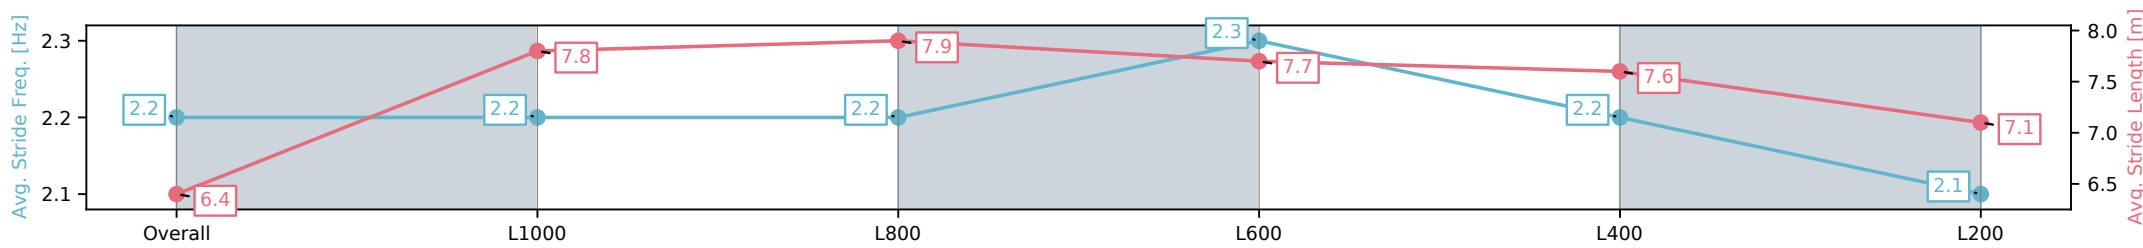

Horse/Jockey Name	FAMOUS PRINCE/Dylan Caboché
Finish Rank	10
Fastest Section Time (Section)	0:11.27 (L600)
Top Speed [km/h] (Section)	65.0 (L1000)
Race State	Finished

Morphettville Parks SA - Professional
Race 6: Sportsbet Set A Deposit Limit Benchmark 58
Handicap - 1250m
11 October 2024 - 6:03PM
Track Rating: Good 4, Weather: Fine, Rail Position: +6m Entire

Section	Overall	L1000	L800	L600	L400	L200
Section Times	1:16.11 [10] (0:17.20)	0:58.91 [4] (0:11.52)	0:47.39 [4] (0:11.27)	0:36.12 [3] (0:11.39)	0:24.73 [3] (0:11.74)	0:12.99 [4] (0:12.99)
Average Speed [km/h]	52.4	62.9	64.0	63.4	61.5	55.4
Top Speed [km/h]	63.9	64.9	65.0	63.9	63.1	59.0
Avg. Dist. to Rail [m]	1.5	1.3	0.8	0.8	2.0	3.5
Avg. Stride Freq. [Hz]	2.2	2.2	2.2	2.3	2.2	2.1
Avg. Stride Length [m]	6.4	7.8	7.9	7.7	7.6	7.1

[ ] Ranking at each section and finish
-:-:- No data available at this section
NA No data available