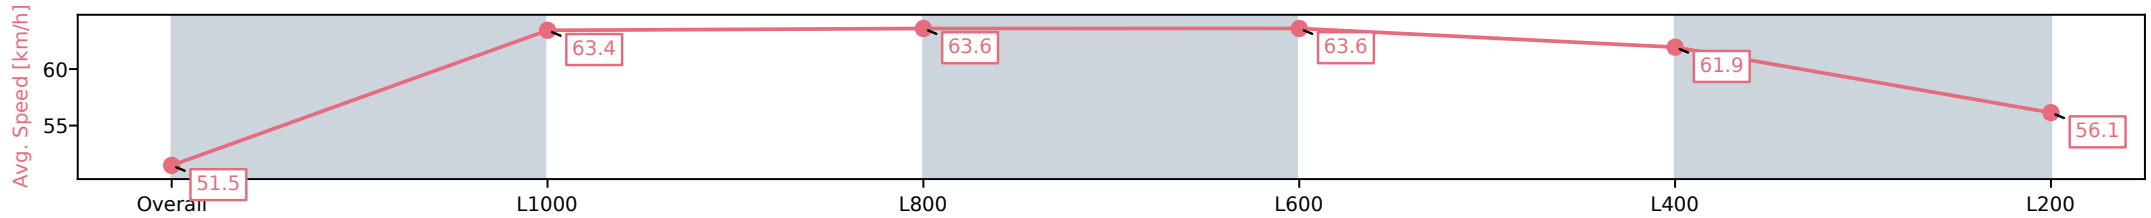

Morphettville Parks SA - Professional

Race 6: Sportsbet Set A Deposit Limit Benchmark 58  
Handicap - 1250m

11 October 2024 - 6:03PM

Track Rating: Good 4, Weather: Fine, Rail Position: +6m Entire

Section	Overall	L1000	L800	L600	L400	L200
Section Times	1:16.26 [12] (0:17.49)	0:58.77 [7] (0:11.53)	0:47.24 [6] (0:11.35)	0:35.89 [6] (0:11.39)	0:24.50 [7] (0:11.67)	0:12.83 [8] (0:12.83)
Average Speed [km/h]	51.5	63.4	63.6	63.6	61.9	56.1
Top Speed [km/h]	64.2	64.4	64.1	63.8	64.0	60.3
Avg. Dist. to Rail [m]	7.1	2.7	1.5	1.0	2.5	3.9
Avg. Stride Freq. [Hz]	2.3	2.3	2.3	2.3	2.3	2.2
Avg. Stride Length [m]	6.3	7.6	7.7	7.6	7.5	7.0