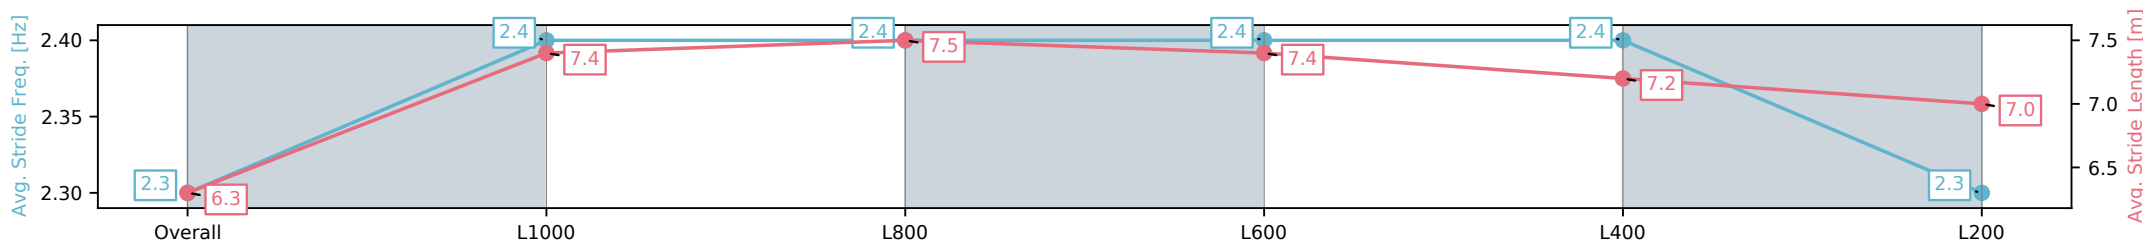

Horse/Jockey Name	KONG/Alan Lai
Finish Rank	5
Fastest Section Time (Section)	0:11.28 (L600)
Top Speed [km/h] (Section)	64.8 (L600)
Race State	Finished

Morphettville Parks SA - Professional
Race 6: Sportsbet Set A Deposit Limit Benchmark 58
Handicap - 1250m
11 October 2024 - 6:03PM
Track Rating: Good 4, Weather: Fine, Rail Position: +6m Entire

Section	Overall	L1000	L800	L600	L400	L200
Section Times	1:15.64 [5] (0:17.32)	0:58.32 [5] (0:11.50)	0:46.82 [5] (0:11.28)	0:35.54 [5] (0:11.38)	0:24.16 [5] (0:11.52)	0:12.64 [3] (0:12.64)
Average Speed [km/h]	52.0	63.1	64.0	63.9	63.0	56.9
Top Speed [km/h]	64.4	64.7	64.6	64.2	64.8	59.8
Avg. Dist. to Rail [m]	2.6	1.7	1.1	1.7	4.9	7.5
Avg. Stride Freq. [Hz]	2.3	2.4	2.4	2.4	2.4	2.3
Avg. Stride Length [m]	6.3	7.4	7.5	7.4	7.2	7.0

[ ] Ranking at each section and finish
-:-:- No data available at this section
NA No data available