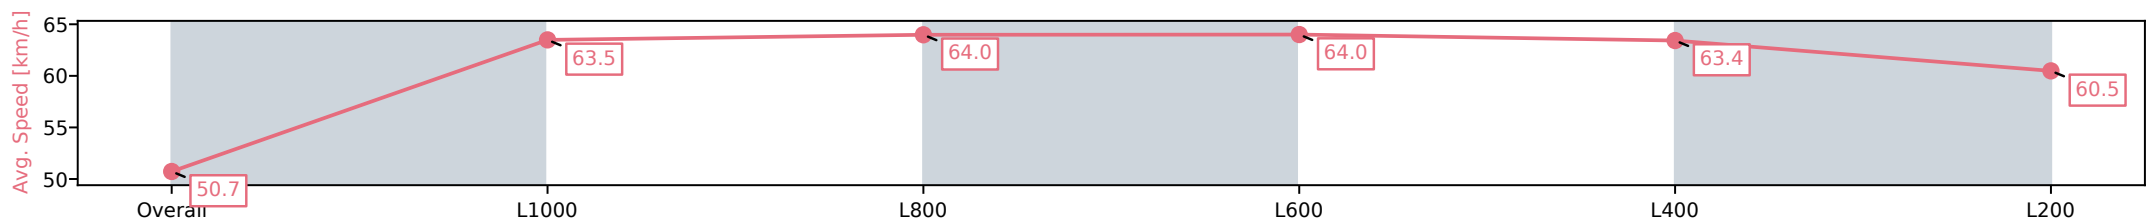

Horse/Jockey Name	METRICAL/Jason Holder
Finish Rank	3
Fastest Section Time (Section)	0:11.30 (L600)
Top Speed [km/h] (Section)	64.5 (L800)
Race State	Finished

Morphettville Parks SA - Professional
Race 6: Sportsbet Set A Deposit Limit Benchmark 58
Handicap - 1250m
11 October 2024 - 6:03PM
Track Rating: Good 4, Weather: Fine, Rail Position: +6m Entire

Section	Overall	L1000	L800	L600	L400	L200
Section Times	1:15.26 [3] (0:17.76)	0:57.50 [10] (0:11.50)	0:46.00 [10] (0:11.30)	0:34.70 [10] (0:11.37)	0:23.33 [9] (0:11.43)	0:11.90 [7] (0:11.90)
Average Speed [km/h]	50.7	63.5	64.0	64.0	63.4	60.5
Top Speed [km/h]	63.7	64.3	64.4	64.5	64.4	62.8
Avg. Dist. to Rail [m]	5.0	2.8	1.8	1.8	4.5	8.1
Avg. Stride Freq. [Hz]	2.2	2.3	2.2	2.2	2.3	2.3
Avg. Stride Length [m]	6.5	7.7	7.8	7.8	7.7	7.4

- [ ] Ranking at each section and finish
- -:-:- No data available at this section
- NA No data available