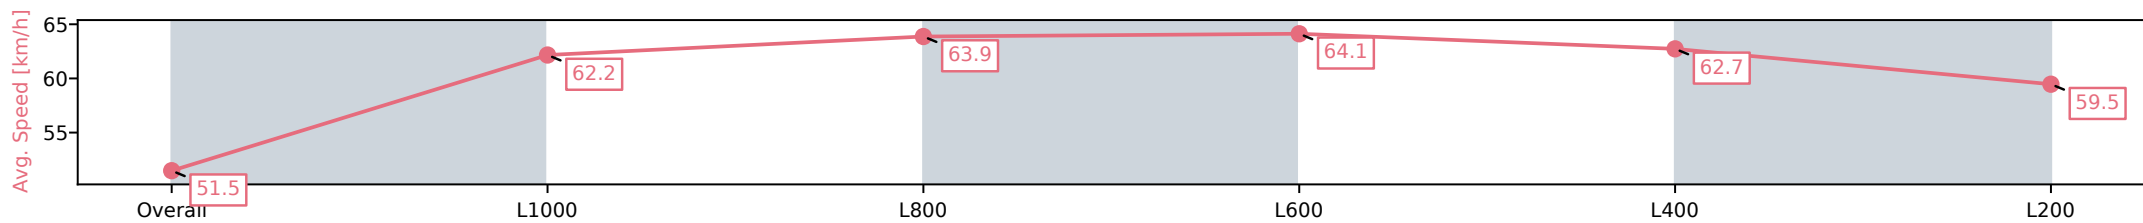

Horse/Jockey Name	TESTA DEXTA/Samuel Payne
Finish Rank	4
Fastest Section Time (Section)	0:11.27 (L400)
Top Speed [km/h] (Section)	67.4 (L800)
Race State	Finished

Morphettville Parks SA - Professional
Race 6: Sportsbet Set A Deposit Limit Benchmark 58
Handicap - 1250m
11 October 2024 - 6:03PM
Track Rating: Good 4, Weather: Fine, Rail Position: +6m Entire

Section	Overall	L1000	L800	L600	L400	L200
Section Times	1:15.30 [4] (0:17.48)	0:57.82 [6] (0:11.64)	0:46.18 [7] (0:11.30)	0:34.88 [7] (0:11.27)	0:23.61 [6] (0:11.51)	0:12.10 [6] (0:12.10)
Average Speed [km/h]	51.5	62.2	63.9	64.1	62.7	59.5
Top Speed [km/h]	63.9	64.9	65.6	67.4	63.6	62.5
Avg. Dist. to Rail [m]	1.8	0.8	0.8	1.1	1.1	1.2
Avg. Stride Freq. [Hz]	2.4	2.4	2.5	2.5	2.5	2.5
Avg. Stride Length [m]	6.0	7.1	7.2	7.2	7.0	6.8

[ ] Ranking at each section and finish
-:-:- No data available at this section
NA No data available