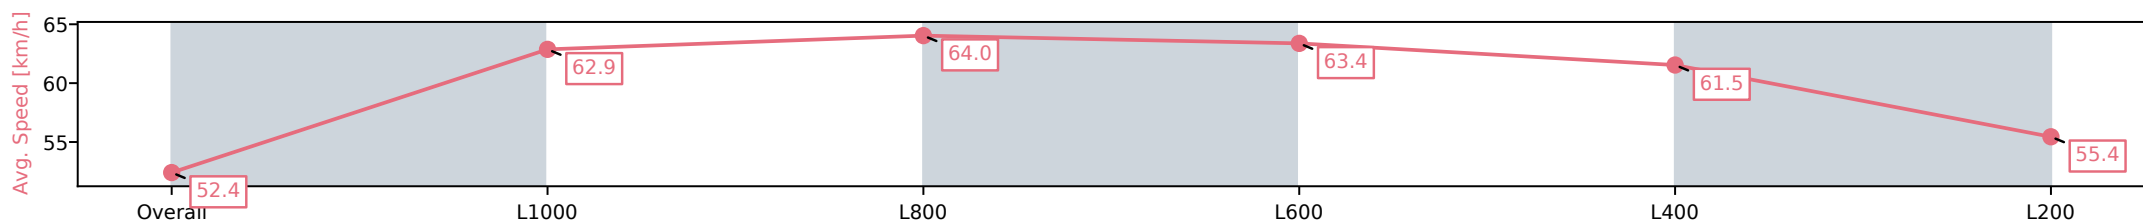

Horse/Jockey Name	FAMOUS PRINCE/Dylan Caboché
Finish Rank	10
Fastest Section Time (Section)	0:11.27 (L600)
Top Speed [km/h] (Section)	65.0 (L1000)
Race State	Finished

Morphettville Parks SA - Professional
Race 6: Sportsbet Set A Deposit Limit Benchmark 58
Handicap - 1250m
11 October 2024 - 6:03PM
Track Rating: Good 4, Weather: Fine, Rail Position: +6m Entire

Section	Overall	L1000	L800	L600	L400	L200
Section Times	1:16.11 [10] (0:17.20)	0:58.91 [4] (0:11.52)	0:47.39 [4] (0:11.27)	0:36.12 [3] (0:11.39)	0:24.73 [3] (0:11.74)	0:12.99 [4] (0:12.99)
Average Speed [km/h]	52.4	62.9	64.0	63.4	61.5	55.4
Top Speed [km/h]	63.9	64.9	65.0	63.9	63.1	59.0
Avg. Dist. to Rail [m]	1.5	1.3	0.8	0.8	2.0	3.5
Avg. Stride Freq. [Hz]	2.2	2.2	2.2	2.3	2.2	2.1
Avg. Stride Length [m]	6.4	7.8	7.9	7.7	7.6	7.1

[ ] Ranking at each section and finish
-:-:- No data available at this section
NA No data available