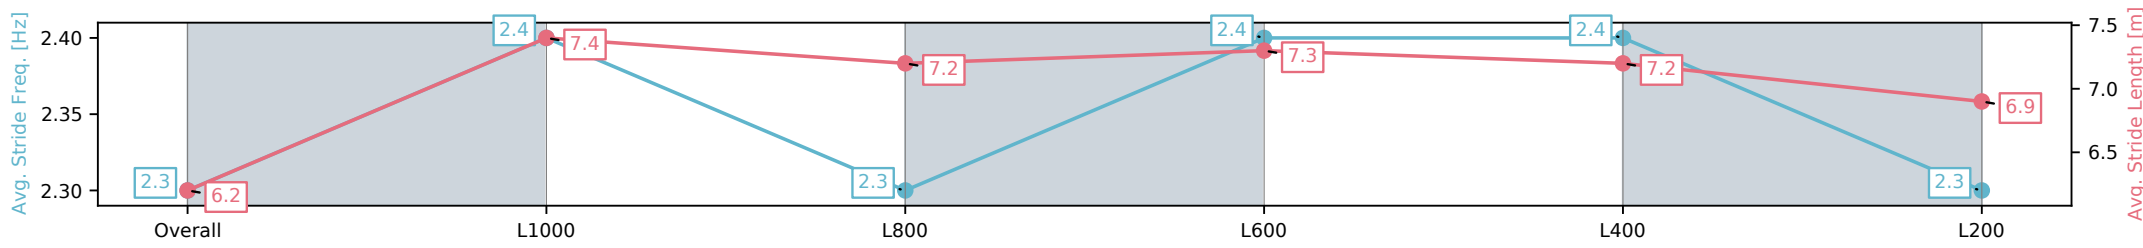

Horse/Jockey Name	TAIPAN TOMMY/Caitlyn Munro
Finish Rank	8
Fastest Section Time (Section)	0:11.37 (L600)
Top Speed [km/h] (Section)	64.8 (L1000)
Race State	Finished

Morphettville Parks SA - Professional
Race 6: Sportsbet Set A Deposit Limit Benchmark 58
Handicap - 1250m
11 October 2024 - 6:03PM
Track Rating: Good 4, Weather: Fine, Rail Position: +6m Entire

Section	Overall	L1000	L800	L600	L400	L200
Section Times	1:16.05 [8] (0:17.62)	0:58.43 [8] (0:11.54)	0:46.89 [8] (0:11.37)	0:35.52 [9] (0:11.43)	0:24.09 [10] (0:11.70)	0:12.39 [10] (0:12.39)
Average Speed [km/h]	51.2	63.2	63.7	63.5	61.9	58.1
Top Speed [km/h]	63.8	64.5	64.8	64.2	63.2	61.6
Avg. Dist. to Rail [m]	3.4	2.5	1.6	1.7	3.1	2.8
Avg. Stride Freq. [Hz]	2.3	2.4	2.3	2.4	2.4	2.3
Avg. Stride Length [m]	6.2	7.4	7.2	7.3	7.2	6.9

[ ] Ranking at each section and finish
-:-:- No data available at this section
NA No data available