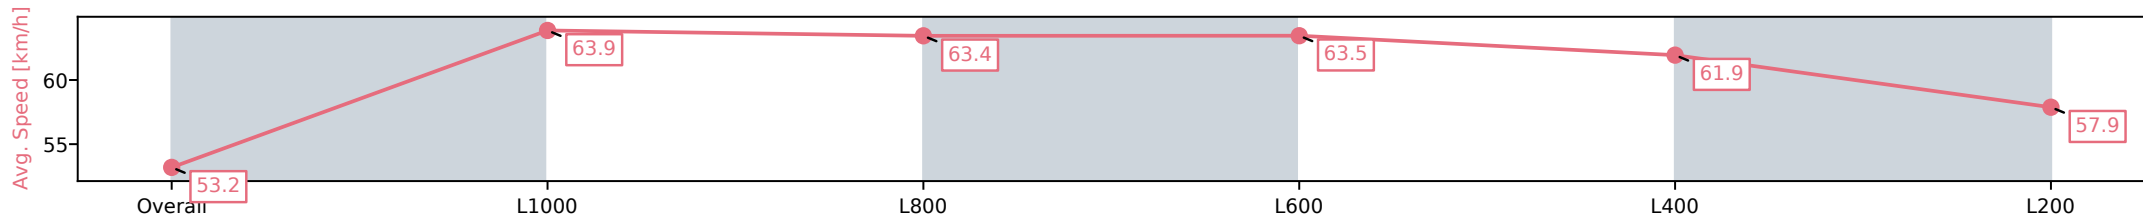

Horse/Jockey Name	LIMBERING/Brooke King
Finish Rank	2
Fastest Section Time (Section)	0:11.30 (L400)
Top Speed [km/h] (Section)	65.1 (Overall)
Race State	Finished

Morphettville Parks SA - Professional
Race 6: Sportsbet Set A Deposit Limit Benchmark 58
Handicap - 1250m
11 October 2024 - 6:03PM
Track Rating: Good 4, Weather: Fine, Rail Position: +6m Entire

Section	Overall	L1000	L800	L600	L400	L200
Section Times	1:15.08 [2] (0:16.94)	0:58.14 [1] (0:11.42)	0:46.72 [1] (0:11.34)	0:35.38 [1] (0:11.30)	0:24.08 [1] (0:11.64)	0:12.44 [1] (0:12.44)
Average Speed [km/h]	53.2	63.9	63.4	63.5	61.9	57.9
Top Speed [km/h]	65.1	64.7	64.1	63.8	63.3	61.0
Avg. Dist. to Rail [m]	5.1	2.6	0.8	0.6	1.2	4.0
Avg. Stride Freq. [Hz]	2.4	2.5	2.4	2.4	2.4	2.4
Avg. Stride Length [m]	6.1	7.1	7.3	7.2	6.9	6.9

[ ] Ranking at each section and finish
-:-:- No data available at this section
NA No data available