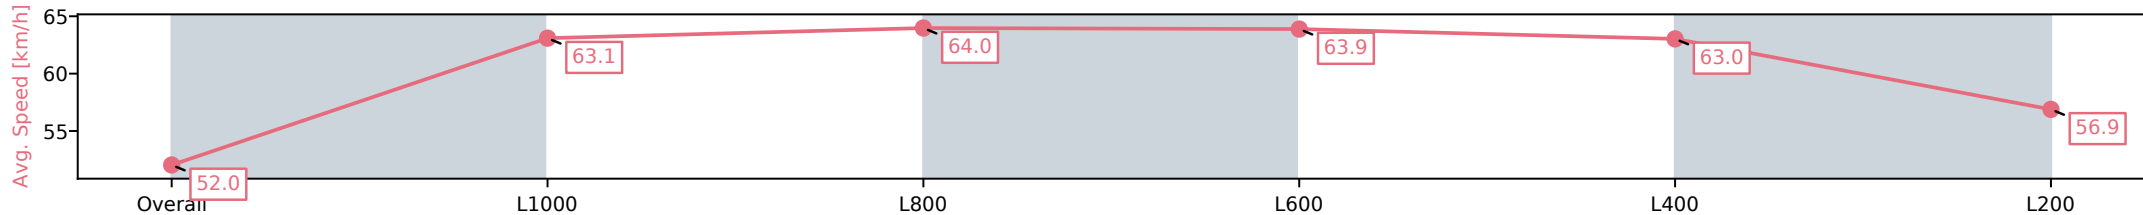

Horse/Jockey Name	KONG/Alan Lai
Finish Rank	5
Fastest Section Time (Section)	0:11.28 (L600)
Top Speed [km/h] (Section)	64.8 (L600)
Race State	Finished

Morphettville Parks SA - Professional
Race 6: Sportsbet Set A Deposit Limit Benchmark 58
Handicap - 1250m
11 October 2024 - 6:03PM
Track Rating: Good 4, Weather: Fine, Rail Position: +6m Entire

Section	Overall	L1000	L800	L600	L400	L200
Section Times	1:15.64 [5] (0:17.32)	0:58.32 [5] (0:11.50)	0:46.82 [5] (0:11.28)	0:35.54 [5] (0:11.38)	0:24.16 [5] (0:11.52)	0:12.64 [3] (0:12.64)
Average Speed [km/h]	52.0	63.1	64.0	63.9	63.0	56.9
Top Speed [km/h]	64.4	64.7	64.6	64.2	64.8	59.8
Avg. Dist. to Rail [m]	2.6	1.7	1.1	1.7	4.9	7.5
Avg. Stride Freq. [Hz]	2.3	2.4	2.4	2.4	2.4	2.3
Avg. Stride Length [m]	6.3	7.4	7.5	7.4	7.2	7.0

[ ] Ranking at each section and finish
-:-:- No data available at this section
NA No data available