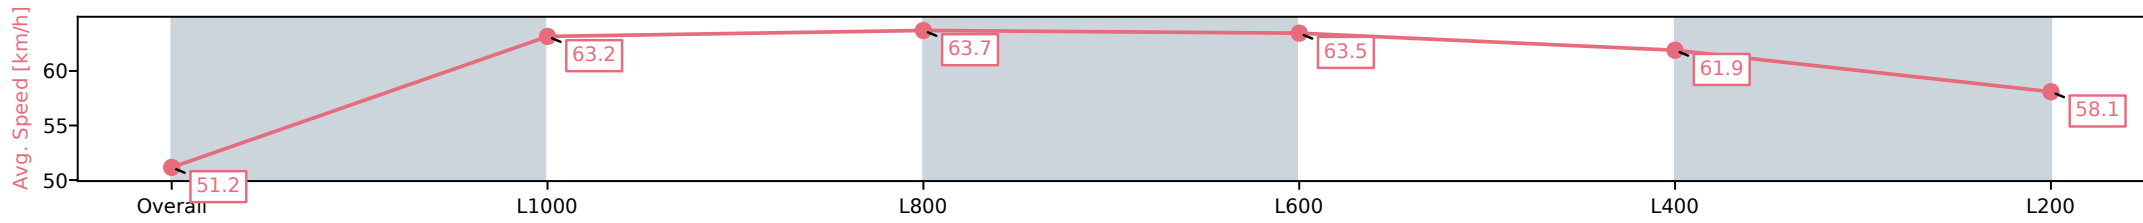

Horse/Jockey Name	TAIPAN TOMMY/Caitlyn Munro
Finish Rank	8
Fastest Section Time (Section)	0:11.37 (L600)
Top Speed [km/h] (Section)	64.8 (L1000)
Race State	Finished

Morphettville Parks SA - Professional
Race 6: Sportsbet Set A Deposit Limit Benchmark 58
Handicap - 1250m
11 October 2024 - 6:03PM
Track Rating: Good 4, Weather: Fine, Rail Position: +6m Entire

Section	Overall	L1000	L800	L600	L400	L200
Section Times	1:16.05 [8] (0:17.62)	0:58.43 [8] (0:11.54)	0:46.89 [8] (0:11.37)	0:35.52 [9] (0:11.43)	0:24.09 [10] (0:11.70)	0:12.39 [10] (0:12.39)
Average Speed [km/h]	51.2	63.2	63.7	63.5	61.9	58.1
Top Speed [km/h]	63.8	64.5	64.8	64.2	63.2	61.6
Avg. Dist. to Rail [m]	3.4	2.5	1.6	1.7	3.1	2.8
Avg. Stride Freq. [Hz]	2.3	2.4	2.3	2.4	2.4	2.3
Avg. Stride Length [m]	6.2	7.4	7.2	7.3	7.2	6.9

[ ] Ranking at each section and finish
-:-:- No data available at this section
NA No data available