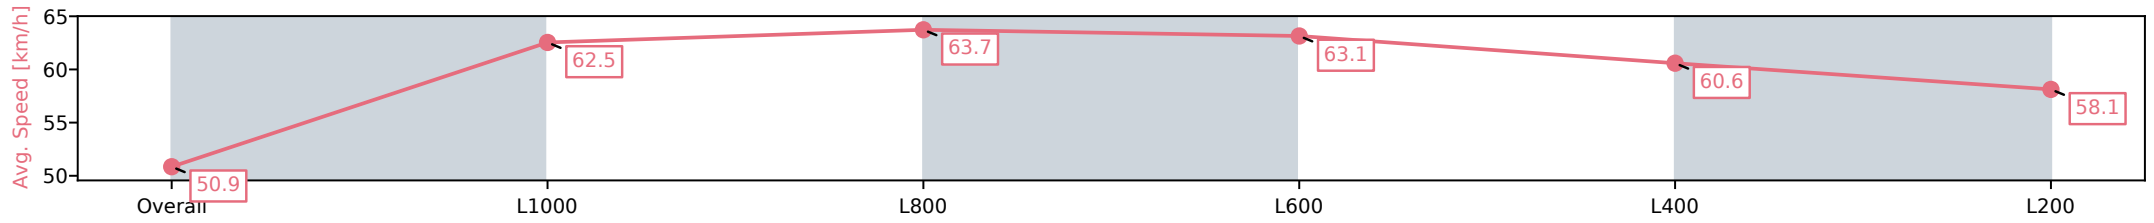

Horse/Jockey Name	HAYAI MESU/Margaret Collett
Finish Rank	11
Fastest Section Time (Section)	0:11.30 (L600)
Top Speed [km/h] (Section)	65.0 (L1000)
Race State	Finished

Morphettville Parks SA - Professional
Race 6: Sportsbet Set A Deposit Limit Benchmark 58
Handicap - 1250m
11 October 2024 - 6:03PM
Track Rating: Good 4, Weather: Fine, Rail Position: +6m Entire

Section	Overall	L1000	L800	L600	L400	L200
Section Times	1:16.22 [11] (0:17.71)	0:58.51 [9] (0:11.52)	0:46.99 [9] (0:11.30)	0:35.69 [8] (0:11.40)	0:24.29 [8] (0:11.90)	0:12.39 [12] (0:12.39)
Average Speed [km/h]	50.9	62.5	63.7	63.1	60.6	58.1
Top Speed [km/h]	64.2	63.6	65.0	64.0	61.5	61.1
Avg. Dist. to Rail [m]	2.5	0.5	0.3	0.2	0.5	0.6
Avg. Stride Freq. [Hz]	2.3	2.4	2.4	2.4	2.4	2.3
Avg. Stride Length [m]	6.2	7.3	7.5	7.4	7.0	7.0

[ ] Ranking at each section and finish
-:-:- No data available at this section
NA No data available