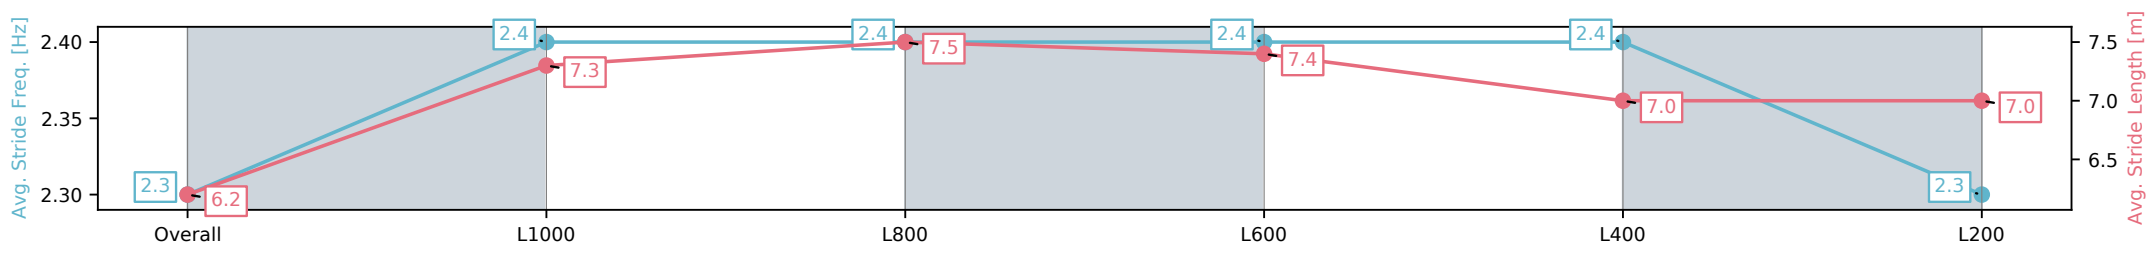

Horse/Jockey Name	HAYAI MESU/Margaret Collett
Finish Rank	11
Fastest Section Time (Section)	0:11.30 (L600)
Top Speed [km/h] (Section)	65.0 (L1000)
Race State	Finished

Morphettville Parks SA - Professional
Race 6: Sportsbet Set A Deposit Limit Benchmark 58
Handicap - 1250m
11 October 2024 - 6:03PM
Track Rating: Good 4, Weather: Fine, Rail Position: +6m Entire

Section	Overall	L1000	L800	L600	L400	L200
Section Times	1:16.22 [11] (0:17.71)	0:58.51 [9] (0:11.52)	0:46.99 [9] (0:11.30)	0:35.69 [8] (0:11.40)	0:24.29 [8] (0:11.90)	0:12.39 [12] (0:12.39)
Average Speed [km/h]	50.9	62.5	63.7	63.1	60.6	58.1
Top Speed [km/h]	64.2	63.6	65.0	64.0	61.5	61.1
Avg. Dist. to Rail [m]	2.5	0.5	0.3	0.2	0.5	0.6
Avg. Stride Freq. [Hz]	2.3	2.4	2.4	2.4	2.4	2.3
Avg. Stride Length [m]	6.2	7.3	7.5	7.4	7.0	7.0

[ ] Ranking at each section and finish
-:-:- No data available at this section
NA No data available