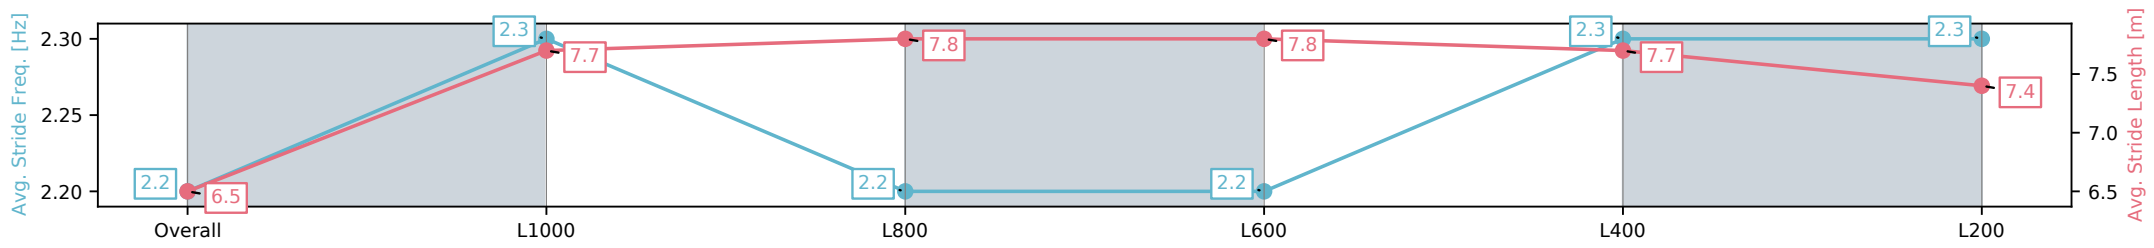

Horse/Jockey Name	METRICAL/Jason Holder
Finish Rank	3
Fastest Section Time (Section)	0:11.30 (L600)
Top Speed [km/h] (Section)	64.5 (L800)
Race State	Finished

Morphettville Parks SA - Professional
Race 6: Sportsbet Set A Deposit Limit Benchmark 58
Handicap - 1250m
11 October 2024 - 6:03PM
Track Rating: Good 4, Weather: Fine, Rail Position: +6m Entire

Section	Overall	L1000	L800	L600	L400	L200
Section Times	1:15.26 [3] (0:17.76)	0:57.50 [10] (0:11.50)	0:46.00 [10] (0:11.30)	0:34.70 [10] (0:11.37)	0:23.33 [9] (0:11.43)	0:11.90 [7] (0:11.90)
Average Speed [km/h]	50.7	63.5	64.0	64.0	63.4	60.5
Top Speed [km/h]	63.7	64.3	64.4	64.5	64.4	62.8
Avg. Dist. to Rail [m]	5.0	2.8	1.8	1.8	4.5	8.1
Avg. Stride Freq. [Hz]	2.2	2.3	2.2	2.2	2.3	2.3
Avg. Stride Length [m]	6.5	7.7	7.8	7.8	7.7	7.4

- [ ] Ranking at each section and finish
- -:-:- No data available at this section
- NA No data available