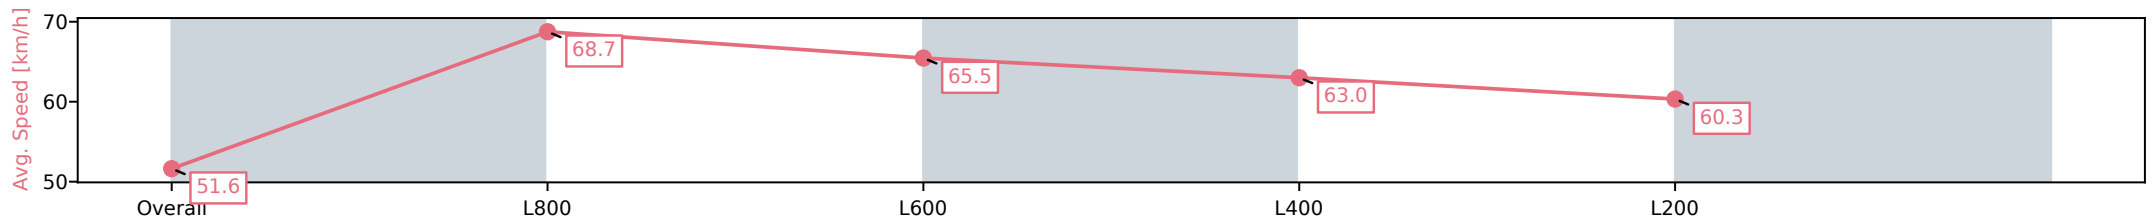

Horse/Jockey Name	HALF A DRAM/Teagan Voorham
Finish Rank	2
Fastest Section Time (Section)	0:10.45 (L800)
Top Speed [km/h] (Section)	70.5 (Overall)
Race State	Finished

Morphettville Parks SA - Professional
Race 5: Canadian Club Class 1 Handicap - 1000m
11 October 2024 - 5:20PM
Track Rating: Good 4, Weather: Fine, Rail Position: +6m Entire

Section	Overall	L800	L600	L400	L200
Section Times	0:58.63 [2] (0:13.95)	0:44.68 [8] (0:10.45)	0:34.23 [5] (0:10.93)	0:23.30 [3] (0:11.41)	0:11.89 [2] (0:11.89)
Average Speed [km/h]	51.6	68.7	65.5	63.0	60.3
Top Speed [km/h]	68.8	70.5	67.0	64.4	63.6
Avg. Dist. to Rail [m]	1.6	0.5	0.7	1.1	3.1
Avg. Stride Freq. [Hz]	2.4	2.5	2.5	2.4	2.4
Avg. Stride Length [m]	6.0	7.6	7.4	7.2	6.9

[ ] Ranking at each section and finish
-:-:- No data available at this section
NA No data available