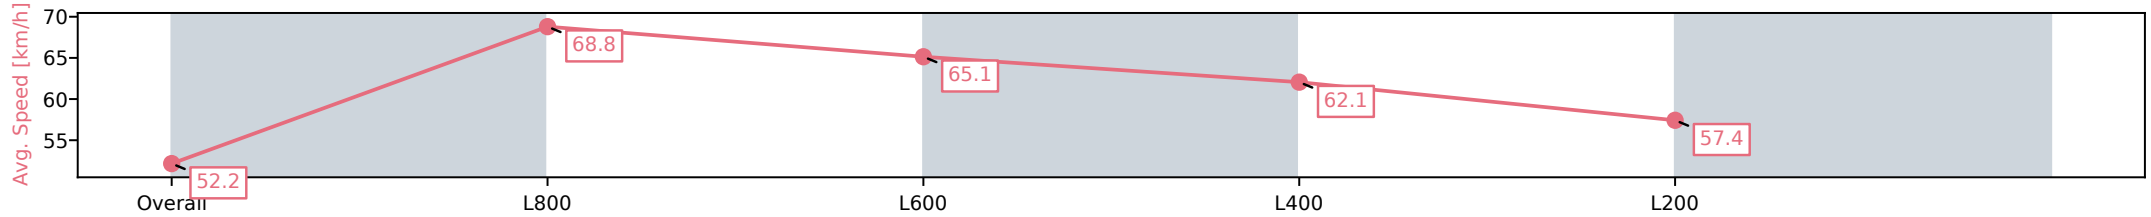

Horse/Jockey Name	MANUKA BAY/Justin Potter
Finish Rank	10
Fastest Section Time (Section)	0:10.55 (L800)
Top Speed [km/h] (Section)	70.6 (Overall)
Race State	Finished

Morphettville Parks SA - Professional
Race 5: Canadian Club Class 1 Handicap - 1000m
11 October 2024 - 5:20PM
Track Rating: Good 4, Weather: Fine, Rail Position: +6m Entire

Section	Overall	L800	L600	L400	L200
Section Times	0:59.75 [10] (0:13.80)	0:45.95 [4] (0:10.55)	0:35.40 [3] (0:11.26)	0:24.14 [6] (0:11.59)	0:12.55 [7] (0:12.55)
Average Speed [km/h]	52.2	68.8	65.1	62.1	57.4
Top Speed [km/h]	70.1	70.6	67.1	64.2	60.8
Avg. Dist. to Rail [m]	4.2	3.2	3.1	1.4	1.4
Avg. Stride Freq. [Hz]	2.4	2.6	2.5	2.4	2.3
Avg. Stride Length [m]	5.9	7.4	7.1	7.0	6.8

- [ ] Ranking at each section and finish
- -:-:- No data available at this section
- NA No data available