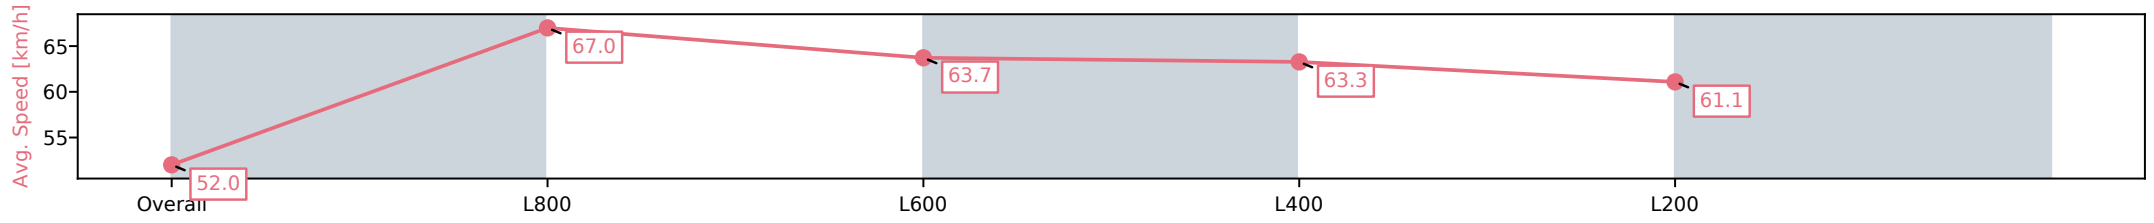

Horse/Jockey Name	SWISS WISH/Caitlin Jones
Finish Rank	7
Fastest Section Time (Section)	0:10.86 (L800)
Top Speed [km/h] (Section)	69.2 (Overall)
Race State	Finished

Morphettville Parks SA - Professional
Race 5: Canadian Club Class 1 Handicap - 1000m
11 October 2024 - 5:20PM
Track Rating: Good 4, Weather: Fine, Rail Position: +6m Entire

Section	Overall	L800	L600	L400	L200
Section Times	0:59.48 [7] (0:13.86)	0:45.62 [5] (0:10.86)	0:34.76 [10] (0:11.56)	0:23.20 [12] (0:11.44)	0:11.76 [11] (0:11.76)
Average Speed [km/h]	52.0	67.0	63.7	63.3	61.1
Top Speed [km/h]	68.4	69.2	66.2	63.8	63.1
Avg. Dist. to Rail [m]	9.4	5.3	3.7	4.2	5.9
Avg. Stride Freq. [Hz]	2.4	2.5	2.5	2.5	2.4
Avg. Stride Length [m]	6.0	7.4	7.2	7.2	7.0

[ ] Ranking at each section and finish
-:-:- No data available at this section
NA No data available