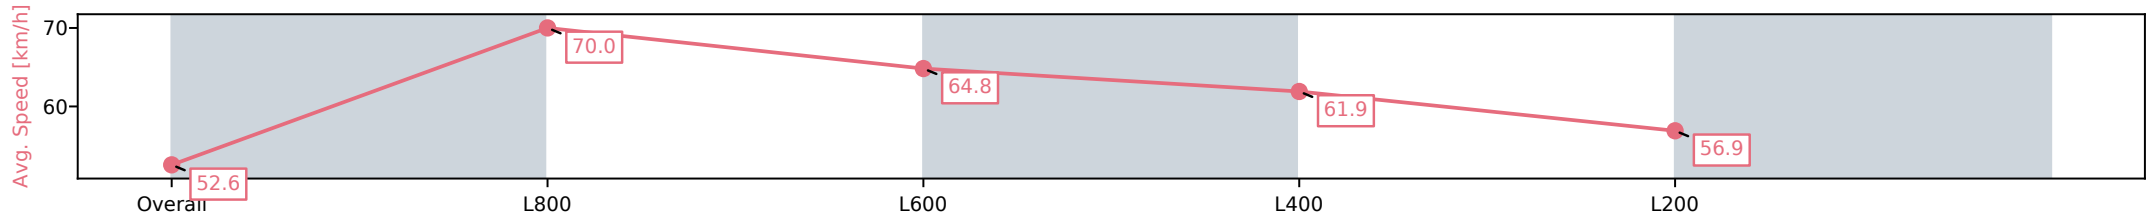

Horse/Jockey Name	OAKLAND RAIDER/Jake Toeroek
Finish Rank	4
Fastest Section Time (Section)	0:10.30 (L800)
Top Speed [km/h] (Section)	72.2 (Overall)
Race State	Finished

Morphettville Parks SA - Professional
Race 5: Canadian Club Class 1 Handicap - 1000m
11 October 2024 - 5:20PM
Track Rating: Good 4, Weather: Fine, Rail Position: +6m Entire

Section	Overall	L800	L600	L400	L200
Section Times	0:59.25 [4] (0:13.70)	0:45.55 [1] (0:10.30)	0:35.25 [1] (0:11.03)	0:24.22 [1] (0:11.64)	0:12.58 [1] (0:12.57)
Average Speed [km/h]	52.6	70.0	64.8	61.9	56.9
Top Speed [km/h]	71.7	72.2	66.6	63.0	60.6
Avg. Dist. to Rail [m]	11.1	2.4	0.7	0.7	0.5
Avg. Stride Freq. [Hz]	2.3	2.4	2.4	2.4	2.3
Avg. Stride Length [m]	6.1	7.8	7.6	7.3	6.9

Report Created: Fri 11 October 2024 18:10:19 GMT+11 (Note: Timing is based on positional data)

- [ ] Ranking at each section and finish
- -:-:- No data available at this section
- NA No data available