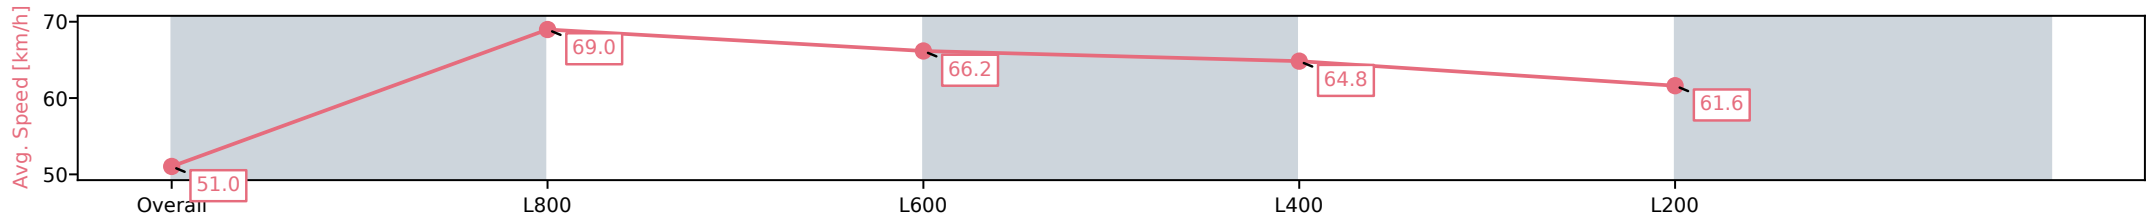

Horse/Jockey Name	HALLSTATT/Todd Pannell
Finish Rank	1
Fastest Section Time (Section)	0:10.53 (L800)
Top Speed [km/h] (Section)	70.0 (Overall)
Race State	Finished

Morphettville Parks SA - Professional
Race 5: Canadian Club Class 1 Handicap - 1000m
11 October 2024 - 5:20PM
Track Rating: Good 4, Weather: Fine, Rail Position: +6m Entire

Section	Overall	L800	L600	L400	L200
Section Times	0:58.57 [1] (0:14.11)	0:44.46 [9] (0:10.53)	0:33.93 [8] (0:11.12)	0:22.81 [8] (0:11.18)	0:11.63 [4] (0:11.63)
Average Speed [km/h]	51.0	69.0	66.2	64.8	61.6
Top Speed [km/h]	69.3	70.0	67.2	65.8	64.7
Avg. Dist. to Rail [m]	8.1	3.9	3.5	4.8	5.3
Avg. Stride Freq. [Hz]	2.3	2.6	2.5	2.5	2.5
Avg. Stride Length [m]	5.9	7.2	7.4	7.0	6.9

[ ] Ranking at each section and finish
-:-:- No data available at this section
NA No data available