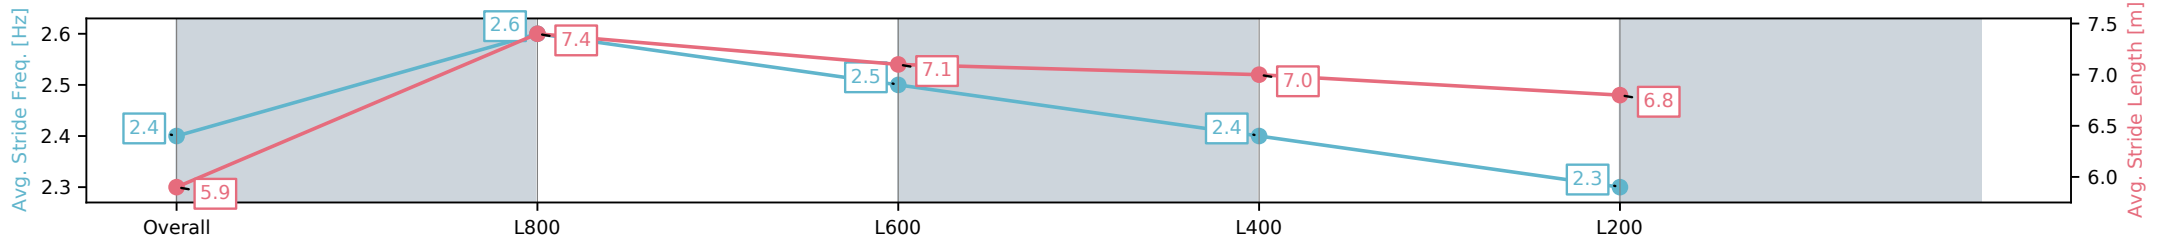

Horse/Jockey Name	MANUKA BAY/Justin Potter
Finish Rank	10
Fastest Section Time (Section)	0:10.55 (L800)
Top Speed [km/h] (Section)	70.6 (Overall)
Race State	Finished

Morphettville Parks SA - Professional
Race 5: Canadian Club Class 1 Handicap - 1000m
11 October 2024 - 5:20PM
Track Rating: Good 4, Weather: Fine, Rail Position: +6m Entire

Section	Overall	L800	L600	L400	L200
Section Times	0:59.75 [10] (0:13.80)	0:45.95 [4] (0:10.55)	0:35.40 [3] (0:11.26)	0:24.14 [6] (0:11.59)	0:12.55 [7] (0:12.55)
Average Speed [km/h]	52.2	68.8	65.1	62.1	57.4
Top Speed [km/h]	70.1	70.6	67.1	64.2	60.8
Avg. Dist. to Rail [m]	4.2	3.2	3.1	1.4	1.4
Avg. Stride Freq. [Hz]	2.4	2.6	2.5	2.4	2.3
Avg. Stride Length [m]	5.9	7.4	7.1	7.0	6.8

- [ ] Ranking at each section and finish
- -:-:- No data available at this section
- NA No data available