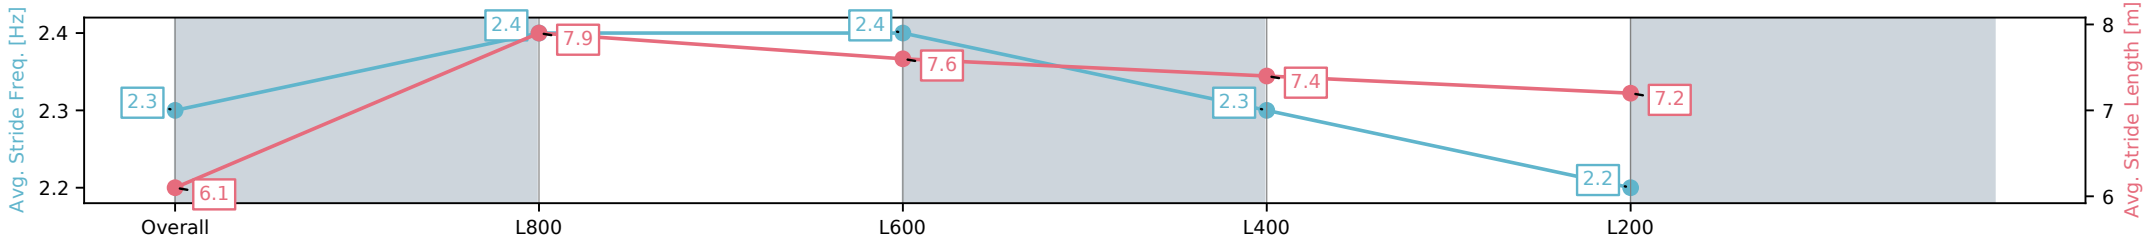

Horse/Jockey Name	ATALA/Samuel Payne
Finish Rank	8
Fastest Section Time (Section)	0:10.48 (L800)
Top Speed [km/h] (Section)	70.5 (Overall)
Race State	Finished

Morphettville Parks SA - Professional
Race 5: Canadian Club Class 1 Handicap - 1000m

11 October 2024 - 5:20PM

Track Rating: Good 4, Weather: Fine, Rail Position: +6m Entire

Section	Overall	L800	L600	L400	L200
Section Times	0:59.49 [8] (0:13.88)	0:45.61 [7] (0:10.48)	0:35.13 [4] (0:11.24)	0:23.89 [5] (0:11.57)	0:12.31 [6] (0:12.31)
Average Speed [km/h]	52.0	69.1	65.0	62.4	58.3
Top Speed [km/h]	70.2	70.5	67.8	63.8	60.8
Avg. Dist. to Rail [m]	6.5	2.9	2.3	2.9	3.2
Avg. Stride Freq. [Hz]	2.3	2.4	2.4	2.3	2.2
Avg. Stride Length [m]	6.1	7.9	7.6	7.4	7.2

- [ ] Ranking at each section and finish
- -:-:- No data available at this section
- NA No data available