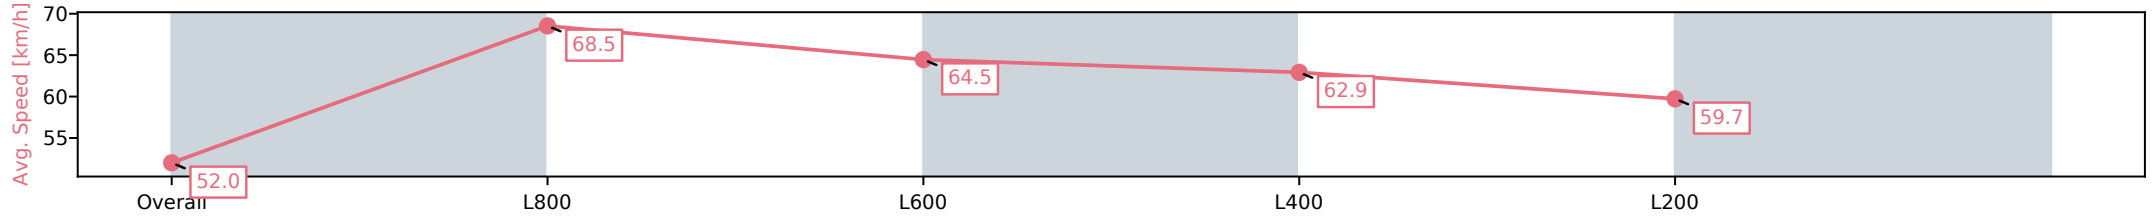

Morphettville Parks SA - Professional
 Race 5: Canadian Club Class 1 Handicap - 1000m
 11 October 2024 - 5:20PM
 Track Rating: Good 4, Weather: Fine, Rail Position: +6m Entire

Section	Overall	L800	L600	L400	L200
Section Times	0:59.36 [5] (0:13.87)	0:45.49 [6] (0:10.56)	0:34.92 [7] (0:11.38)	0:23.54 [9] (0:11.55)	0:11.99 [9] (0:11.99)
Average Speed [km/h]	52.0	68.5	64.5	62.9	59.7
Top Speed [km/h]	69.2	70.2	66.1	64.8	62.2
Avg. Dist. to Rail [m]	7.5	3.5	3.0	6.1	6.8
Avg. Stride Freq. [Hz]	2.4	2.6	2.5	2.4	2.3
Avg. Stride Length [m]	5.9	7.4	7.2	7.1	7.1