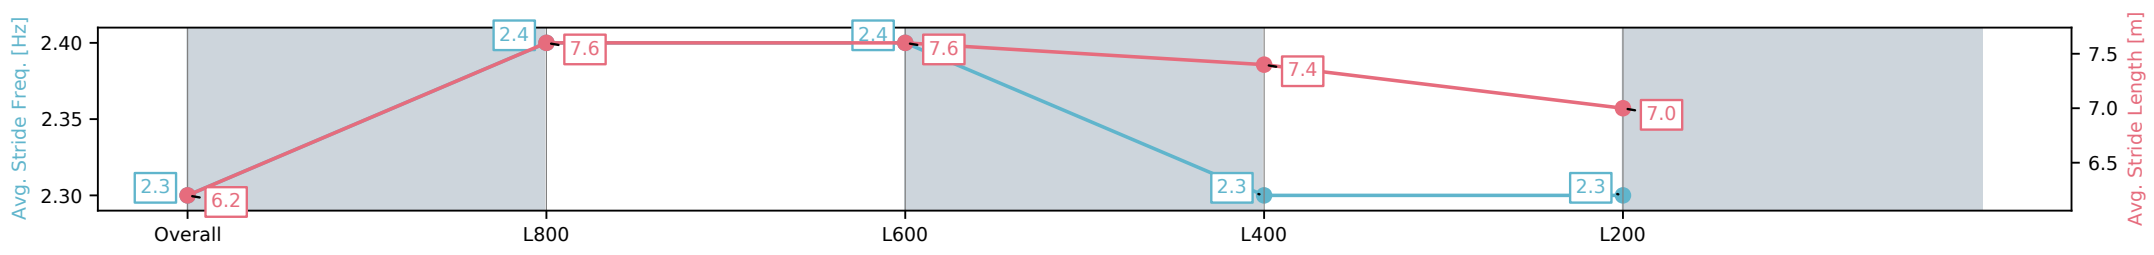

Horse/Jockey Name	RIVER CLYDE/Alan Lai
Finish Rank	6
Fastest Section Time (Section)	0:10.46 (L800)
Top Speed [km/h] (Section)	71.7 (Overall)
Race State	Finished

Morphettville Parks SA - Professional
Race 5: Canadian Club Class 1 Handicap - 1000m
11 October 2024 - 5:20PM
Track Rating: Good 4, Weather: Fine, Rail Position: +6m Entire

Section	Overall	L800	L600	L400	L200
Section Times	0:59.45 [6] (0:13.74)	0:45.71 [2] (0:10.46)	0:35.25 [2] (0:11.03)	0:24.22 [2] (0:11.66)	0:12.56 [3] (0:12.56)
Average Speed [km/h]	52.5	68.8	65.6	61.7	57.1
Top Speed [km/h]	68.6	71.7	67.4	64.2	59.7
Avg. Dist. to Rail [m]	3.0	0.9	0.9	1.1	1.5
Avg. Stride Freq. [Hz]	2.3	2.4	2.4	2.3	2.3
Avg. Stride Length [m]	6.2	7.6	7.6	7.4	7.0

[ ] Ranking at each section and finish
-:-:- No data available at this section
NA No data available