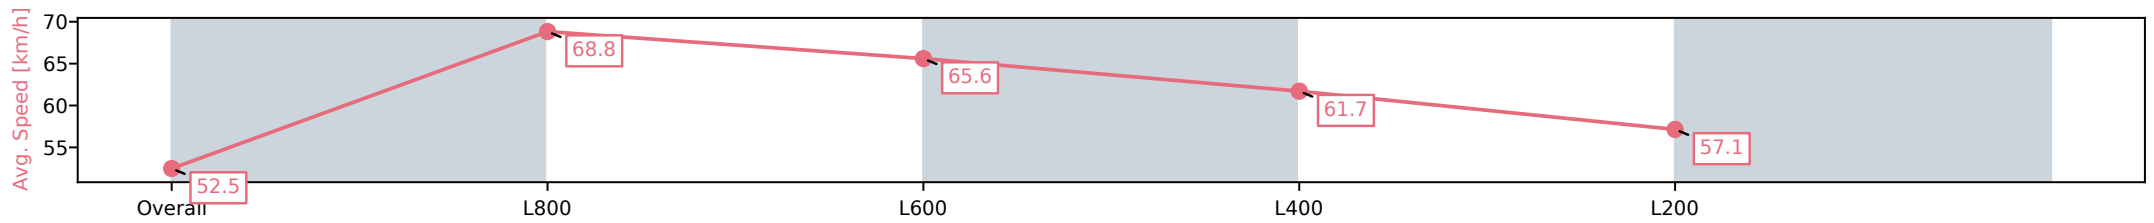

Morphettville Parks SA - Professional
 Race 5: Canadian Club Class 1 Handicap - 1000m
 11 October 2024 - 5:20PM
 Track Rating: Good 4, Weather: Fine, Rail Position: +6m Entire

Section	Overall	L800	L600	L400	L200
Section Times	0:59.45 [6] (0:13.74)	0:45.71 [2] (0:10.46)	0:35.25 [2] (0:11.03)	0:24.22 [2] (0:11.66)	0:12.56 [3] (0:12.56)
Average Speed [km/h]	52.5	68.8	65.6	61.7	57.1
Top Speed [km/h]	68.6	71.7	67.4	64.2	59.7
Avg. Dist. to Rail [m]	3.0	0.9	0.9	1.1	1.5
Avg. Stride Freq. [Hz]	2.3	2.4	2.4	2.3	2.3
Avg. Stride Length [m]	6.2	7.6	7.6	7.4	7.0