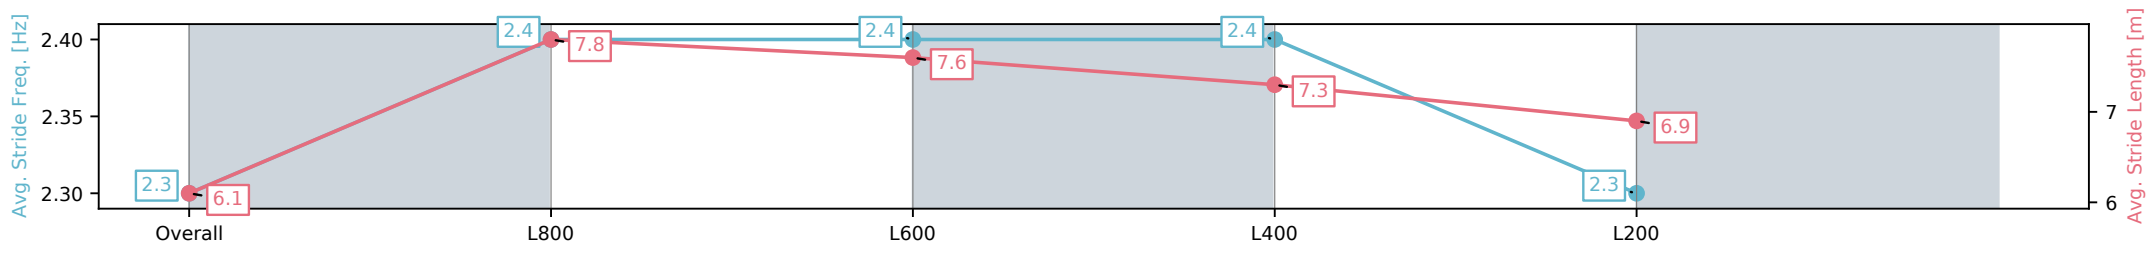

Morphettville Parks SA - Professional
 Race 5: Canadian Club Class 1 Handicap - 1000m
 11 October 2024 - 5:20PM
 Track Rating: Good 4, Weather: Fine, Rail Position: +6m Entire

Section	Overall	L800	L600	L400	L200
Section Times	0:59.25 [4] (0:13.70)	0:45.55 [1] (0:10.30)	0:35.25 [1] (0:11.03)	0:24.22 [1] (0:11.64)	0:12.58 [1] (0:12.57)
Average Speed [km/h]	52.6	70.0	64.8	61.9	56.9
Top Speed [km/h]	71.7	72.2	66.6	63.0	60.6
Avg. Dist. to Rail [m]	11.1	2.4	0.7	0.7	0.5
Avg. Stride Freq. [Hz]	2.3	2.4	2.4	2.4	2.3
Avg. Stride Length [m]	6.1	7.8	7.6	7.3	6.9