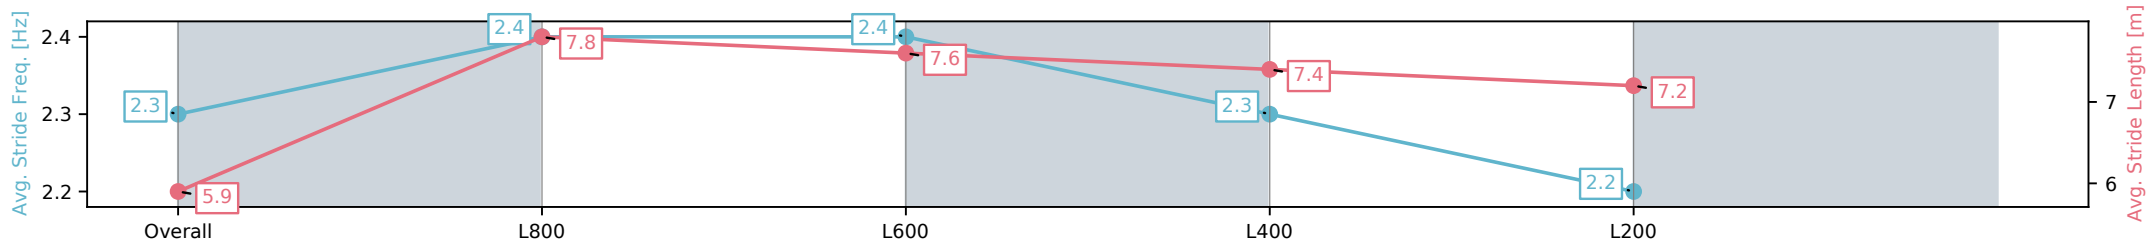

Horse/Jockey Name	BETSY'S FLAG/Ben Price
Finish Rank	11
Fastest Section Time (Section)	0:10.54 (L800)
Top Speed [km/h] (Section)	70.3 (Overall)
Race State	Finished

Morphettville Parks SA - Professional
Race 5: Canadian Club Class 1 Handicap - 1000m
11 October 2024 - 5:20PM
Track Rating: Good 4, Weather: Fine, Rail Position: +6m Entire

Section	Overall	L800	L600	L400	L200
Section Times	0:59.76 [11] (0:14.18)	0:45.58 [10] (0:10.54)	0:35.04 [11] (0:10.99)	0:24.05 [7] (0:11.68)	0:12.37 [10] (0:12.37)
Average Speed [km/h]	50.8	68.5	65.5	61.6	58.1
Top Speed [km/h]	70.3	70.2	69.2	63.3	60.2
Avg. Dist. to Rail [m]	4.8	1.4	0.3	0.6	1.8
Avg. Stride Freq. [Hz]	2.3	2.4	2.4	2.3	2.2
Avg. Stride Length [m]	5.9	7.8	7.6	7.4	7.2

[ ] Ranking at each section and finish
-:-:- No data available at this section
NA No data available