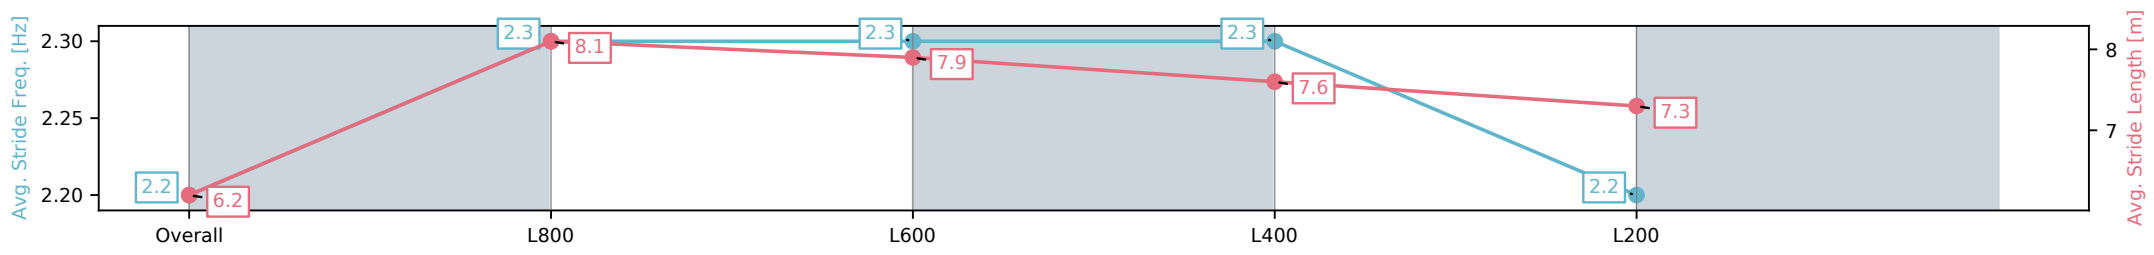

Morphettville Parks SA - Professional
 Race 5: Canadian Club Class 1 Handicap - 1000m
 11 October 2024 - 5:20PM
 Track Rating: Good 4, Weather: Fine, Rail Position: +6m Entire

Section	Overall	L800	L600	L400	L200
Section Times	0:59.15 [3] (0:14.20)	0:44.95 [11] (0:10.45)	0:34.50 [9] (0:10.88)	0:23.62 [4] (0:11.54)	0:12.08 [5] (0:12.08)
Average Speed [km/h]	50.7	68.9	65.7	62.2	59.5
Top Speed [km/h]	70.2	70.7	67.1	64.4	62.5
Avg. Dist. to Rail [m]	4.4	0.3	0.8	1.1	1.2
Avg. Stride Freq. [Hz]	2.2	2.3	2.3	2.3	2.2
Avg. Stride Length [m]	6.2	8.1	7.9	7.6	7.3