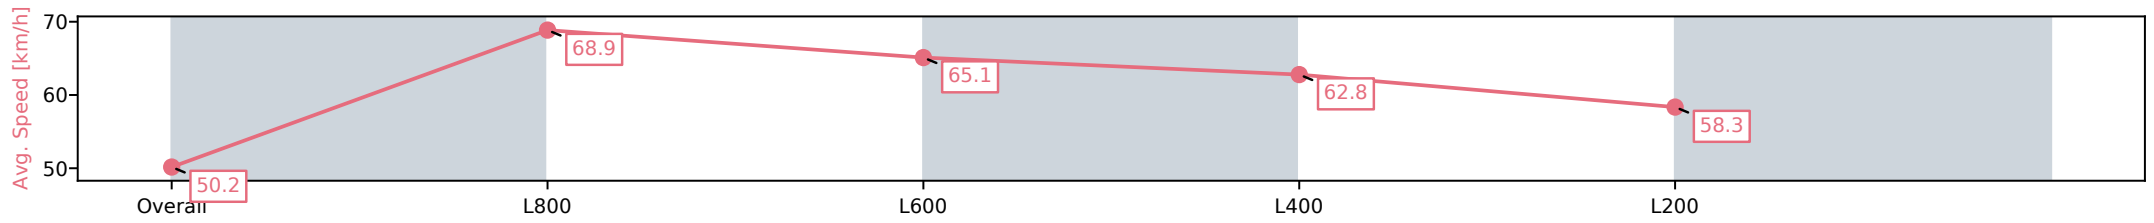

Morphettville Parks SA - Professional
 Race 5: Canadian Club Class 1 Handicap - 1000m
 11 October 2024 - 5:20PM
 Track Rating: Good 4, Weather: Fine, Rail Position: +6m Entire

Section	Overall	L800	L600	L400	L200
Section Times	0:59.64 [9] (0:14.38)	0:45.26 [12] (0:10.47)	0:34.79 [12] (0:11.05)	0:23.74 [10] (0:11.46)	0:12.28 [8] (0:12.28)
Average Speed [km/h]	50.2	68.9	65.1	62.8	58.3
Top Speed [km/h]	70.4	71.1	67.4	64.2	61.2
Avg. Dist. to Rail [m]	6.6	1.8	0.3	0.9	0.9
Avg. Stride Freq. [Hz]	2.4	2.6	2.5	2.5	2.4
Avg. Stride Length [m]	5.8	7.4	7.3	7.0	6.8