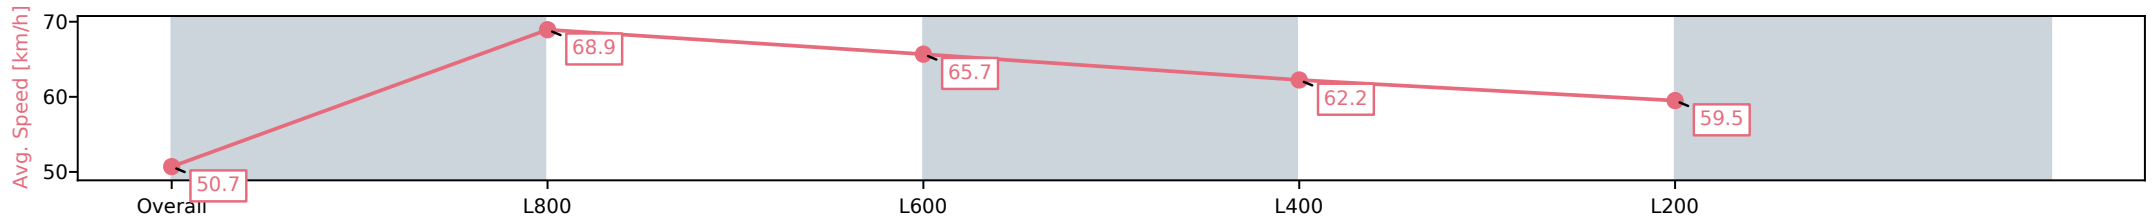

Morphettville Parks SA - Professional
 Race 5: Canadian Club Class 1 Handicap - 1000m
 11 October 2024 - 5:20PM
 Track Rating: Good 4, Weather: Fine, Rail Position: +6m Entire

Section	Overall	L800	L600	L400	L200
Section Times	0:59.15 [3] (0:14.20)	0:44.95 [11] (0:10.45)	0:34.50 [9] (0:10.88)	0:23.62 [4] (0:11.54)	0:12.08 [5] (0:12.08)
Average Speed [km/h]	50.7	68.9	65.7	62.2	59.5
Top Speed [km/h]	70.2	70.7	67.1	64.4	62.5
Avg. Dist. to Rail [m]	4.4	0.3	0.8	1.1	1.2
Avg. Stride Freq. [Hz]	2.2	2.3	2.3	2.3	2.2
Avg. Stride Length [m]	6.2	8.1	7.9	7.6	7.3