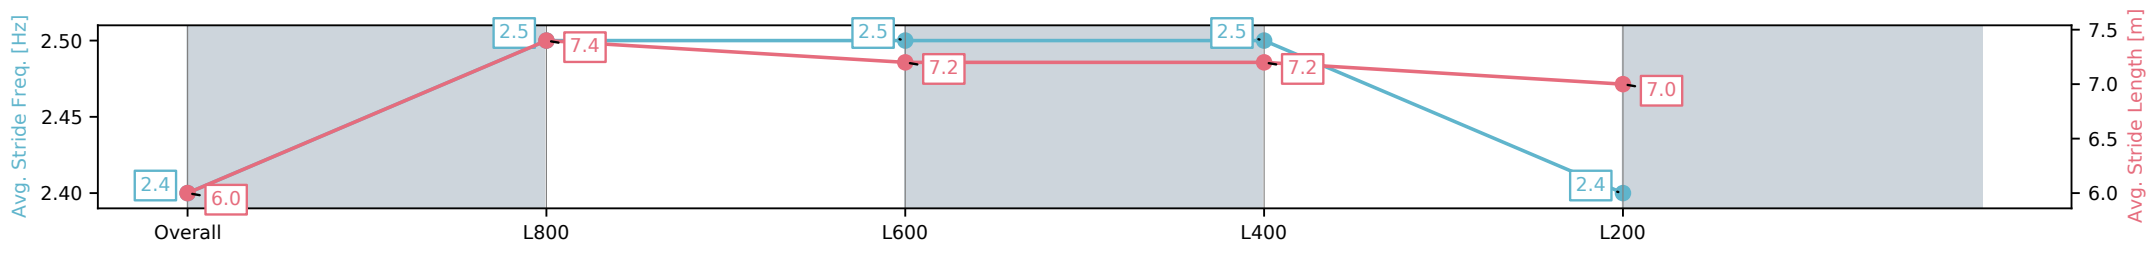

Horse/Jockey Name	SWISS WISH/Caitlin Jones
Finish Rank	7
Fastest Section Time (Section)	0:10.86 (L800)
Top Speed [km/h] (Section)	69.2 (Overall)
Race State	Finished

Morphettville Parks SA - Professional
Race 5: Canadian Club Class 1 Handicap - 1000m
11 October 2024 - 5:20PM
Track Rating: Good 4, Weather: Fine, Rail Position: +6m Entire

Section	Overall	L800	L600	L400	L200
Section Times	0:59.48 [7] (0:13.86)	0:45.62 [5] (0:10.86)	0:34.76 [10] (0:11.56)	0:23.20 [12] (0:11.44)	0:11.76 [11] (0:11.76)
Average Speed [km/h]	52.0	67.0	63.7	63.3	61.1
Top Speed [km/h]	68.4	69.2	66.2	63.8	63.1
Avg. Dist. to Rail [m]	9.4	5.3	3.7	4.2	5.9
Avg. Stride Freq. [Hz]	2.4	2.5	2.5	2.5	2.4
Avg. Stride Length [m]	6.0	7.4	7.2	7.2	7.0

[ ] Ranking at each section and finish
-:-:- No data available at this section
NA No data available