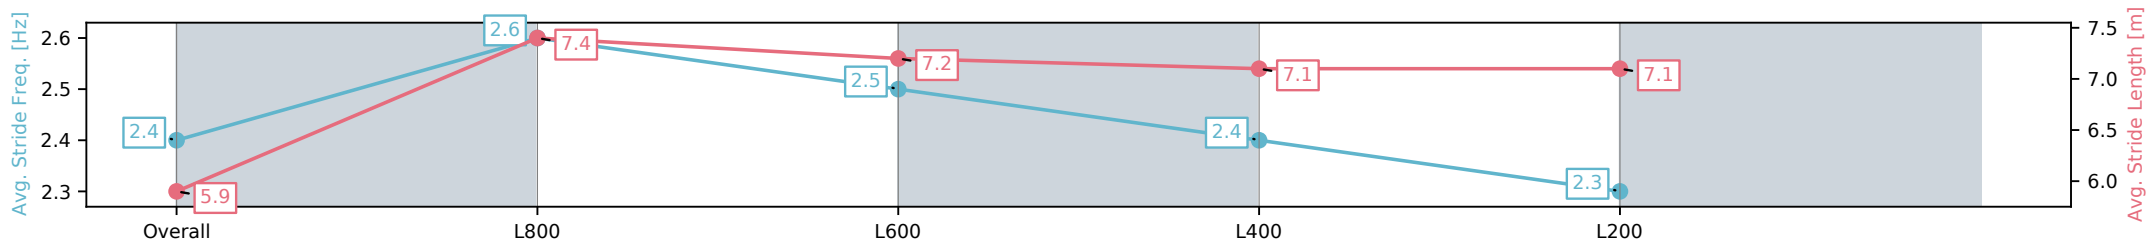

Morphettville Parks SA - Professional
 Race 5: Canadian Club Class 1 Handicap - 1000m
 11 October 2024 - 5:20PM
 Track Rating: Good 4, Weather: Fine, Rail Position: +6m Entire

Section	Overall	L800	L600	L400	L200
Section Times	0:59.36 [5] (0:13.87)	0:45.49 [6] (0:10.56)	0:34.92 [7] (0:11.38)	0:23.54 [9] (0:11.55)	0:11.99 [9] (0:11.99)
Average Speed [km/h]	52.0	68.5	64.5	62.9	59.7
Top Speed [km/h]	69.2	70.2	66.1	64.8	62.2
Avg. Dist. to Rail [m]	7.5	3.5	3.0	6.1	6.8
Avg. Stride Freq. [Hz]	2.4	2.6	2.5	2.4	2.3
Avg. Stride Length [m]	5.9	7.4	7.2	7.1	7.1