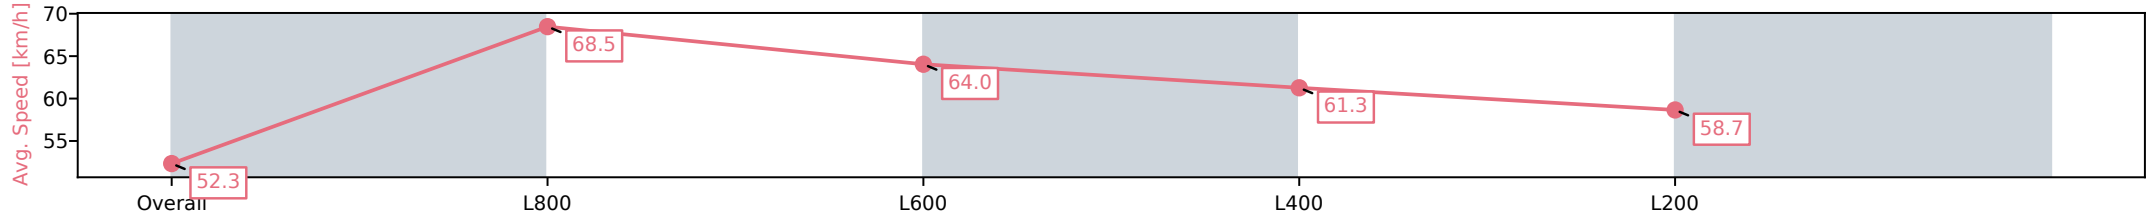

Horse/Jockey Name	EMMOOKI MAGIC/Rochelle Milnes
Finish Rank	12
Fastest Section Time (Section)	0:10.65 (L800)
Top Speed [km/h] (Section)	70.5 (Overall)
Race State	Finished

Morphettville Parks SA - Professional
Race 5: Canadian Club Class 1 Handicap - 1000m
11 October 2024 - 5:20PM
Track Rating: Good 4, Weather: Fine, Rail Position: +6m Entire

Section	Overall	L800	L600	L400	L200
Section Times	1:00.14 [12] (0:13.78)	0:46.36 [3] (0:10.65)	0:35.71 [6] (0:11.65)	0:24.06 [11] (0:11.82)	0:12.24 [12] (0:12.24)
Average Speed [km/h]	52.3	68.5	64.0	61.3	58.7
Top Speed [km/h]	68.7	70.5	66.6	62.0	61.8
Avg. Dist. to Rail [m]	10.2	6.3	5.7	4.4	4.7
Avg. Stride Freq. [Hz]	2.4	2.5	2.5	2.4	2.3
Avg. Stride Length [m]	5.9	7.4	7.2	7.2	7.0

[ ] Ranking at each section and finish
-:-:- No data available at this section
NA No data available