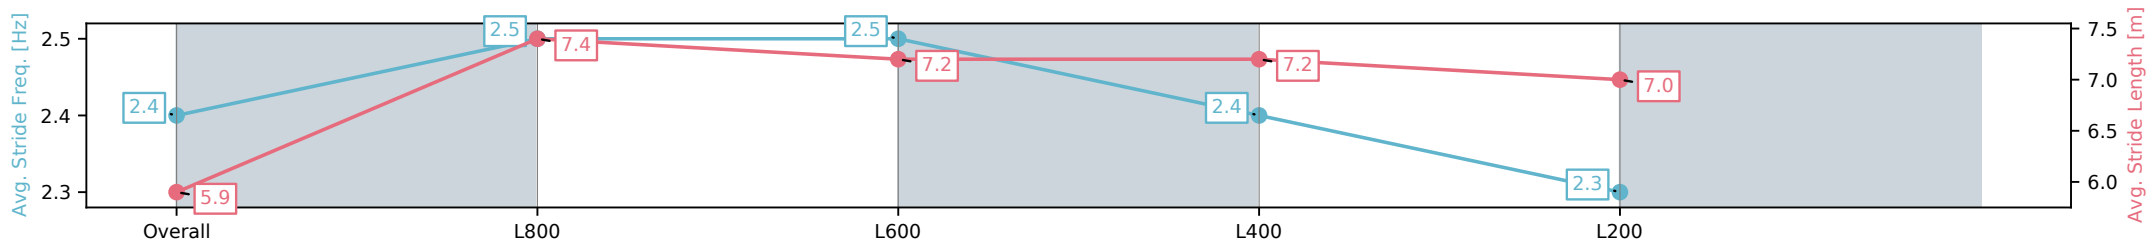

Horse/Jockey Name	EMMOOKI MAGIC/Rochelle Milnes
Finish Rank	12
Fastest Section Time (Section)	0:10.65 (L800)
Top Speed [km/h] (Section)	70.5 (Overall)
Race State	Finished

Morphettville Parks SA - Professional
Race 5: Canadian Club Class 1 Handicap - 1000m
11 October 2024 - 5:20PM
Track Rating: Good 4, Weather: Fine, Rail Position: +6m Entire

Section	Overall	L800	L600	L400	L200
Section Times	1:00.14 [12] (0:13.78)	0:46.36 [3] (0:10.65)	0:35.71 [6] (0:11.65)	0:24.06 [11] (0:11.82)	0:12.24 [12] (0:12.24)
Average Speed [km/h]	52.3	68.5	64.0	61.3	58.7
Top Speed [km/h]	68.7	70.5	66.6	62.0	61.8
Avg. Dist. to Rail [m]	10.2	6.3	5.7	4.4	4.7
Avg. Stride Freq. [Hz]	2.4	2.5	2.5	2.4	2.3
Avg. Stride Length [m]	5.9	7.4	7.2	7.2	7.0

[ ] Ranking at each section and finish
-:-:- No data available at this section
NA No data available