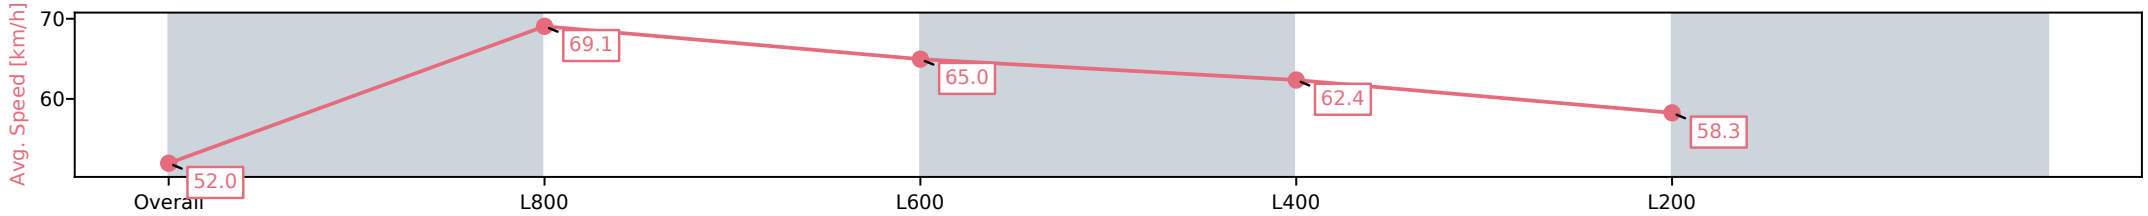

Horse/Jockey Name	ATALA/Samuel Payne
Finish Rank	8
Fastest Section Time (Section)	0:10.48 (L800)
Top Speed [km/h] (Section)	70.5 (Overall)
Race State	Finished

Morphettville Parks SA - Professional
Race 5: Canadian Club Class 1 Handicap - 1000m

11 October 2024 - 5:20PM

Track Rating: Good 4, Weather: Fine, Rail Position: +6m Entire

Section	Overall	L800	L600	L400	L200
Section Times	0:59.49 [8] (0:13.88)	0:45.61 [7] (0:10.48)	0:35.13 [4] (0:11.24)	0:23.89 [5] (0:11.57)	0:12.31 [6] (0:12.31)
Average Speed [km/h]	52.0	69.1	65.0	62.4	58.3
Top Speed [km/h]	70.2	70.5	67.8	63.8	60.8
Avg. Dist. to Rail [m]	6.5	2.9	2.3	2.9	3.2
Avg. Stride Freq. [Hz]	2.3	2.4	2.4	2.3	2.2
Avg. Stride Length [m]	6.1	7.9	7.6	7.4	7.2

- [ ] Ranking at each section and finish
- -:-:- No data available at this section
- NA No data available