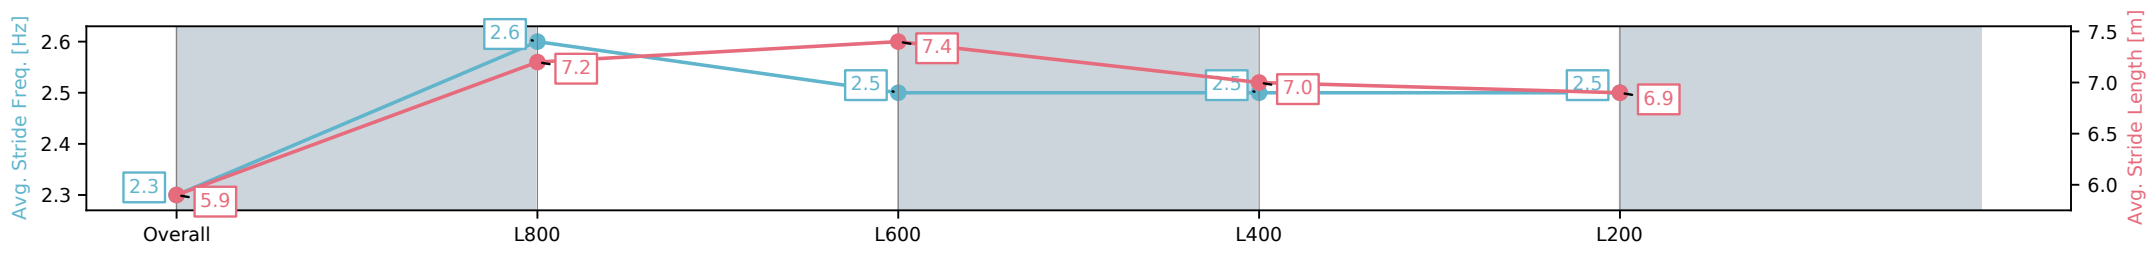

Horse/Jockey Name	HALLSTATT/Todd Pannell
Finish Rank	1
Fastest Section Time (Section)	0:10.53 (L800)
Top Speed [km/h] (Section)	70.0 (Overall)
Race State	Finished

Morphettville Parks SA - Professional
Race 5: Canadian Club Class 1 Handicap - 1000m
11 October 2024 - 5:20PM
Track Rating: Good 4, Weather: Fine, Rail Position: +6m Entire

Section	Overall	L800	L600	L400	L200
Section Times	0:58.57 [1] (0:14.11)	0:44.46 [9] (0:10.53)	0:33.93 [8] (0:11.12)	0:22.81 [8] (0:11.18)	0:11.63 [4] (0:11.63)
Average Speed [km/h]	51.0	69.0	66.2	64.8	61.6
Top Speed [km/h]	69.3	70.0	67.2	65.8	64.7
Avg. Dist. to Rail [m]	8.1	3.9	3.5	4.8	5.3
Avg. Stride Freq. [Hz]	2.3	2.6	2.5	2.5	2.5
Avg. Stride Length [m]	5.9	7.2	7.4	7.0	6.9

[ ] Ranking at each section and finish
-:-:- No data available at this section
NA No data available