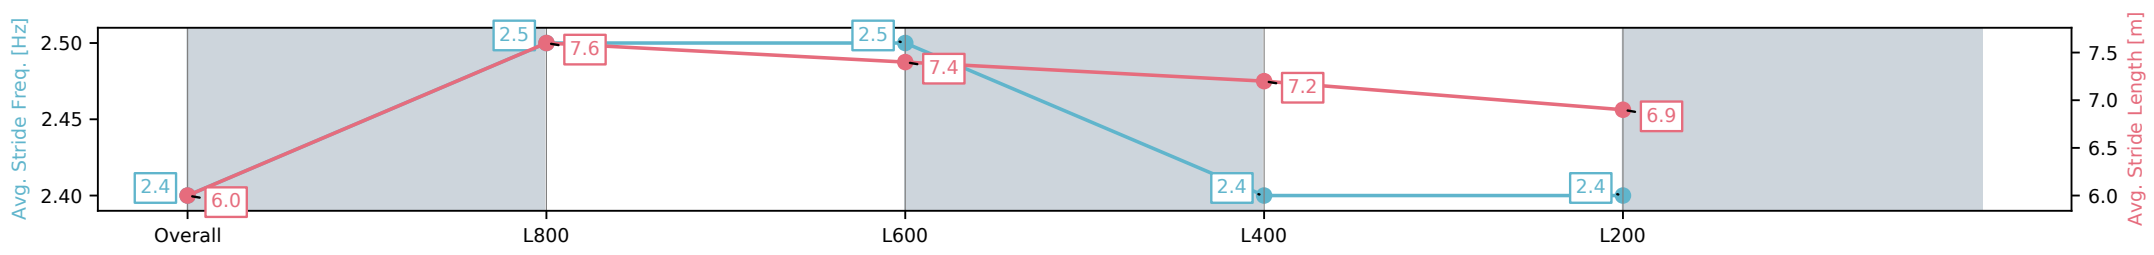

Horse/Jockey Name	HALF A DRAM/Teagan Voorham
Finish Rank	2
Fastest Section Time (Section)	0:10.45 (L800)
Top Speed [km/h] (Section)	70.5 (Overall)
Race State	Finished

Morphettville Parks SA - Professional
Race 5: Canadian Club Class 1 Handicap - 1000m
11 October 2024 - 5:20PM
Track Rating: Good 4, Weather: Fine, Rail Position: +6m Entire

Section	Overall	L800	L600	L400	L200
Section Times	0:58.63 [2] (0:13.95)	0:44.68 [8] (0:10.45)	0:34.23 [5] (0:10.93)	0:23.30 [3] (0:11.41)	0:11.89 [2] (0:11.89)
Average Speed [km/h]	51.6	68.7	65.5	63.0	60.3
Top Speed [km/h]	68.8	70.5	67.0	64.4	63.6
Avg. Dist. to Rail [m]	1.6	0.5	0.7	1.1	3.1
Avg. Stride Freq. [Hz]	2.4	2.5	2.5	2.4	2.4
Avg. Stride Length [m]	6.0	7.6	7.4	7.2	6.9

[ ] Ranking at each section and finish
-:-:- No data available at this section
NA No data available