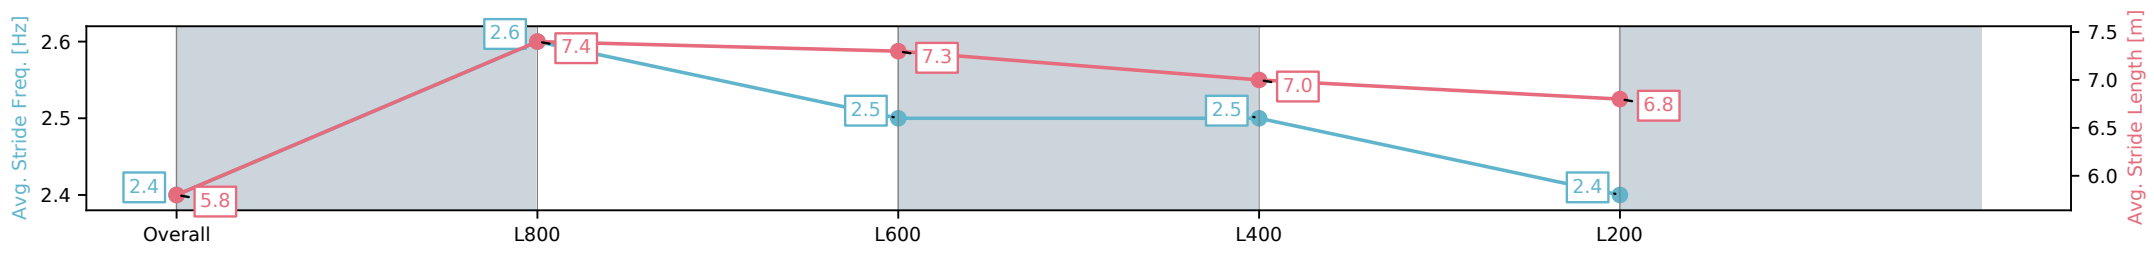

Morphettville Parks SA - Professional
 Race 5: Canadian Club Class 1 Handicap - 1000m
 11 October 2024 - 5:20PM
 Track Rating: Good 4, Weather: Fine, Rail Position: +6m Entire

Section	Overall	L800	L600	L400	L200
Section Times	0:59.64 [9] (0:14.38)	0:45.26 [12] (0:10.47)	0:34.79 [12] (0:11.05)	0:23.74 [10] (0:11.46)	0:12.28 [8] (0:12.28)
Average Speed [km/h]	50.2	68.9	65.1	62.8	58.3
Top Speed [km/h]	70.4	71.1	67.4	64.2	61.2
Avg. Dist. to Rail [m]	6.6	1.8	0.3	0.9	0.9
Avg. Stride Freq. [Hz]	2.4	2.6	2.5	2.5	2.4
Avg. Stride Length [m]	5.8	7.4	7.3	7.0	6.8