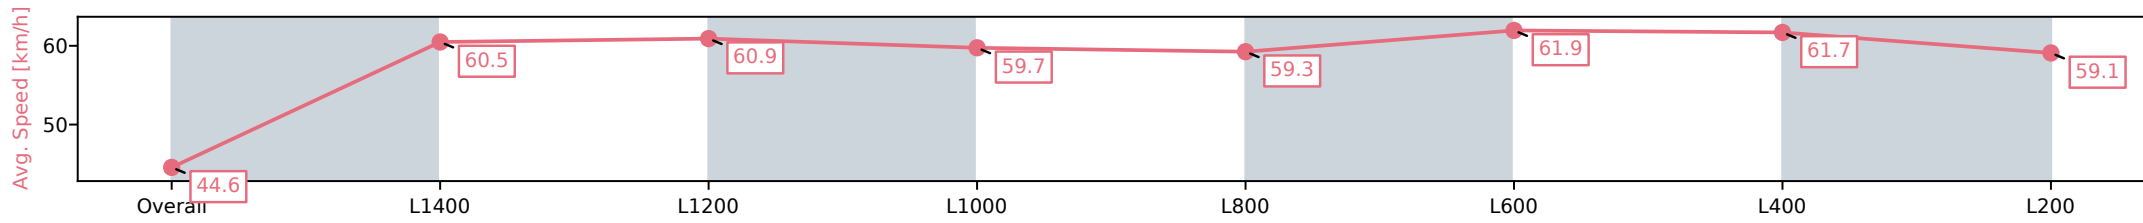

Horse/Jockey Name	RED ROOF/Stacey Metcalfe
Finish Rank	2
Fastest Section Time (Section)	0:11.74 (L400)
Top Speed [km/h] (Section)	62.9 (L600)
Race State	Finished

Morphettville Parks SA - Professional
Race 4: Sportsbet Fast Form NMW-LY Benchmark 62
Handicap (Heat of the Sportsbet Restricted Series) - 1550m

11 October 2024 - 4:41PM

Track Rating: Good 4, Weather: Fine, Rail Position: +6m Entire

Section	Overall	L1400	L1200	L1000	L800	L600	L400	L200
Section Times	1:35.78 [2] (0:12.11)	1:23.67 [4] (0:11.92)	1:11.75 [4] (0:11.85)	0:59.90 [6] (0:12.05)	0:47.85 [6] (0:12.19)	0:35.66 [7] (0:11.78)	0:23.88 [6] (0:11.74)	0:12.14 [4] (0:12.14)
Average Speed [km/h]	44.6	60.5	60.9	59.7	59.3	61.9	61.7	59.1
Top Speed [km/h]	61.4	61.3	62.4	60.4	60.8	62.9	62.4	61.2
Avg. Dist. to Rail [m]	2.3	0.5	0.5	1.3	1.0	2.2	5.6	7.8
Avg. Stride Freq. [Hz]	2.1	2.2	2.2	2.2	2.1	2.2	2.3	2.2
Avg. Stride Length [m]	5.6	7.2	7.4	7.5	7.6	7.7	7.6	7.4

[ ] Ranking at each section and finish
-:-:- No data available at this section
NA No data available