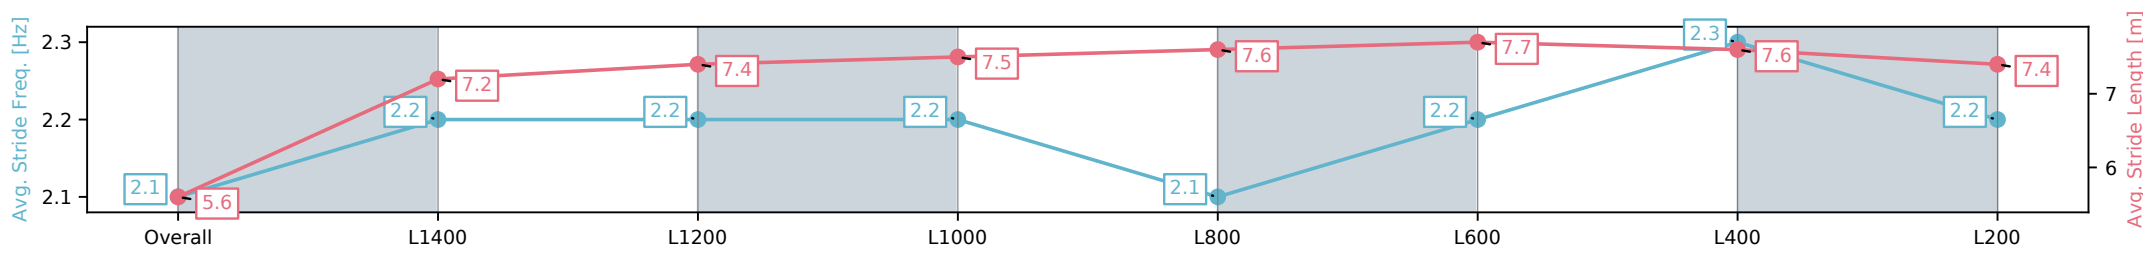

Horse/Jockey Name	RED ROOF/Stacey Metcalfe
Finish Rank	2
Fastest Section Time (Section)	0:11.74 (L400)
Top Speed [km/h] (Section)	62.9 (L600)
Race State	Finished

Morphettville Parks SA - Professional
Race 4: Sportsbet Fast Form NMW-LY Benchmark 62
Handicap (Heat of the Sportsbet Restricted Series) - 1550m

11 October 2024 - 4:41PM

Track Rating: Good 4, Weather: Fine, Rail Position: +6m Entire

Section	Overall	L1400	L1200	L1000	L800	L600	L400	L200
Section Times	1:35.78 [2] (0:12.11)	1:23.67 [4] (0:11.92)	1:11.75 [4] (0:11.85)	0:59.90 [6] (0:12.05)	0:47.85 [6] (0:12.19)	0:35.66 [7] (0:11.78)	0:23.88 [6] (0:11.74)	0:12.14 [4] (0:12.14)
Average Speed [km/h]	44.6	60.5	60.9	59.7	59.3	61.9	61.7	59.1
Top Speed [km/h]	61.4	61.3	62.4	60.4	60.8	62.9	62.4	61.2
Avg. Dist. to Rail [m]	2.3	0.5	0.5	1.3	1.0	2.2	5.6	7.8
Avg. Stride Freq. [Hz]	2.1	2.2	2.2	2.2	2.1	2.2	2.3	2.2
Avg. Stride Length [m]	5.6	7.2	7.4	7.5	7.6	7.7	7.6	7.4

[ ] Ranking at each section and finish
-:-:- No data available at this section
NA No data available