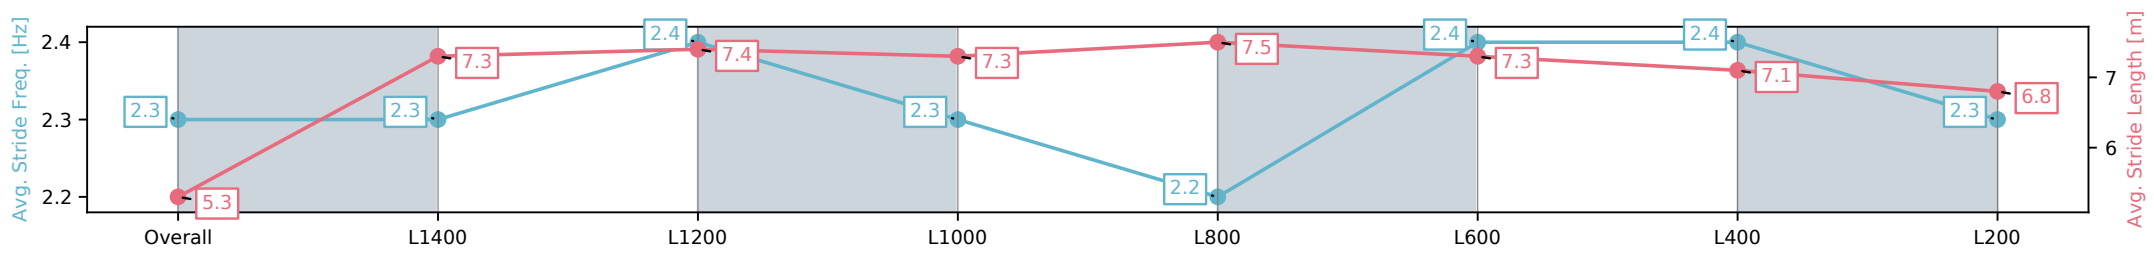

Horse/Jockey Name	AUGUSTA ROCK/Alana Livesey
Finish Rank	7
Fastest Section Time (Section)	0:11.53 (L1200)
Top Speed [km/h] (Section)	64.3 (L1200)
Race State	Finished

Morphettville Parks SA - Professional
Race 4: Sportsbet Fast Form NMW-LY Benchmark 62
Handicap (Heat of the Sportsbet Restricted Series) - 1550m

11 October 2024 - 4:41PM

Track Rating: Good 4, Weather: Fine, Rail Position: +6m Entire

Section	Overall	L1400	L1200	L1000	L800	L600	L400	L200
Section Times	1:36.57 [7] (0:12.36)	1:24.21 [6] (0:11.82)	1:12.39 [6] (0:11.53)	1:00.86 [4] (0:12.03)	0:48.83 [5] (0:12.10)	0:36.73 [5] (0:11.81)	0:24.92 [4] (0:12.03)	0:12.89 [6] (0:12.89)
Average Speed [km/h]	43.7	61.0	62.8	59.9	59.9	62.3	60.1	55.7
Top Speed [km/h]	62.9	62.5	64.3	61.5	61.5	63.3	61.7	58.5
Avg. Dist. to Rail [m]	4.6	1.0	0.9	2.7	2.9	3.4	3.4	5.5
Avg. Stride Freq. [Hz]	2.3	2.3	2.4	2.3	2.2	2.4	2.4	2.3
Avg. Stride Length [m]	5.3	7.3	7.4	7.3	7.5	7.3	7.1	6.8

[ ] Ranking at each section and finish
-:-:- No data available at this section
NA No data available