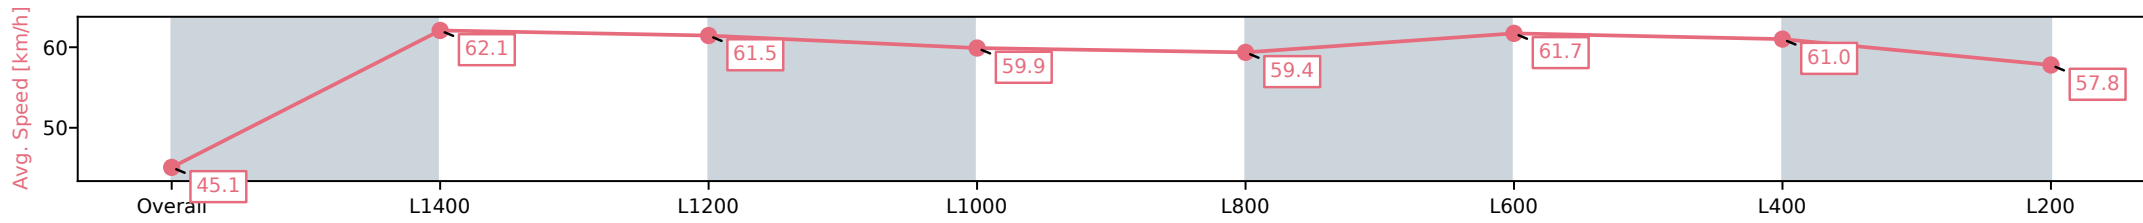

11 October 2024 - 4:41PM

Track Rating: Good 4, Weather: Fine, Rail Position: +6m Entire

Section	Overall	L1400	L1200	L1000	L800	L600	L400	L200
Section Times	1:35.38 [1] (0:11.99)	1:23.39 [1] (0:11.60)	1:11.79 [1] (0:11.70)	1:00.09 [1] (0:12.01)	0:48.08 [1] (0:12.14)	0:35.94 [1] (0:11.71)	0:24.23 [1] (0:11.83)	0:12.40 [1] (0:12.40)
Average Speed [km/h]	45.1	62.1	61.5	59.9	59.4	61.7	61.0	57.8
Top Speed [km/h]	63.8	64.0	62.8	60.8	59.7	63.4	62.7	60.4
Avg. Dist. to Rail [m]	6.0	1.4	0.3	0.6	0.7	0.6	1.1	2.0
Avg. Stride Freq. [Hz]	2.3	2.4	2.3	2.3	2.3	2.4	2.4	2.3
Avg. Stride Length [m]	5.3	7.3	7.3	7.2	7.3	7.2	7.0	6.8