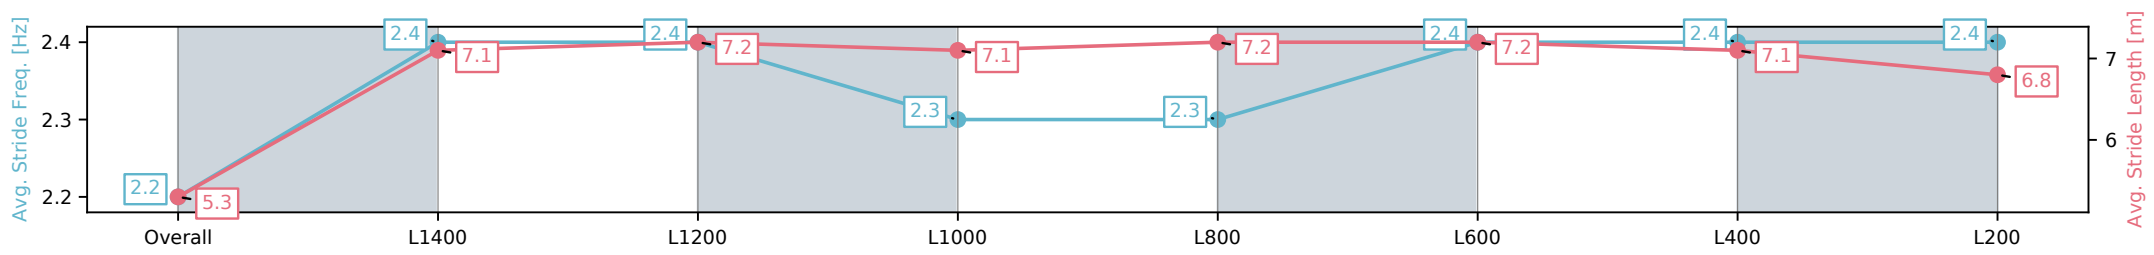

Horse/Jockey Name	WHATSANAMEGEORGE/Caitlin Jones
Finish Rank	3
Fastest Section Time (Section)	0:11.55 (L1200)
Top Speed [km/h] (Section)	63.9 (L1200)
Race State	Finished

Morphettville Parks SA - Professional
Race 4: Sportsbet Fast Form NMW-LY Benchmark 62
Handicap (Heat of the Sportsbet Restricted Series) - 1550m
11 October 2024 - 4:41PM
Track Rating: Good 4, Weather: Fine, Rail Position: +6m Entire

Section	Overall	L1400	L1200	L1000	L800	L600	L400	L200
Section Times	1:35.90 [3] (0:12.61)	1:23.29 [7] (0:11.83)	1:11.46 [8] (0:11.55)	0:59.91 [8] (0:12.03)	0:47.88 [7] (0:12.07)	0:35.81 [6] (0:11.84)	0:23.97 [7] (0:11.75)	0:12.22 [5] (0:12.22)
Average Speed [km/h]	42.8	60.9	62.3	59.8	59.9	62.0	61.9	58.7
Top Speed [km/h]	62.4	62.7	63.9	62.2	61.4	63.0	63.0	61.0
Avg. Dist. to Rail [m]	4.9	0.4	0.3	1.1	1.4	3.3	6.2	8.2
Avg. Stride Freq. [Hz]	2.2	2.4	2.4	2.3	2.3	2.4	2.4	2.4
Avg. Stride Length [m]	5.3	7.1	7.2	7.1	7.2	7.2	7.1	6.8

[ ] Ranking at each section and finish
-:-:- No data available at this section
NA No data available