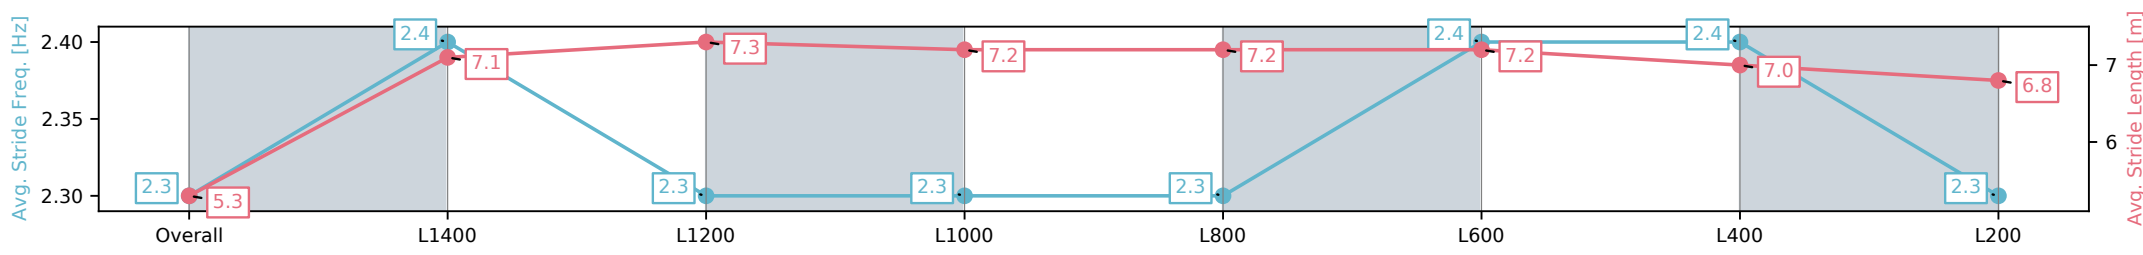

Horse/Jockey Name	CORK HARBOUR/Brooke King
Finish Rank	6
Fastest Section Time (Section)	0:11.78 (L1200)
Top Speed [km/h] (Section)	63.5 (L400)
Race State	Finished

Morphettville Parks SA - Professional
Race 4: Sportsbet Fast Form NMW-LY Benchmark 62
Handicap (Heat of the Sportsbet Restricted Series) - 1550m

11 October 2024 - 4:41PM

Track Rating: Good 4, Weather: Fine, Rail Position: +6m Entire

Section	Overall	L1400	L1200	L1000	L800	L600	L400	L200
Section Times	1:36.56 [6] (0:12.03)	1:24.53 [3] (0:11.82)	1:12.71 [3] (0:11.78)	1:00.93 [3] (0:12.02)	0:48.91 [3] (0:12.18)	0:36.73 [4] (0:11.96)	0:24.77 [5] (0:12.06)	0:12.71 [7] (0:12.71)
Average Speed [km/h]	44.9	60.8	60.8	59.9	59.2	61.2	60.0	56.5
Top Speed [km/h]	63.2	62.2	62.9	60.6	60.1	62.3	63.5	58.9
Avg. Dist. to Rail [m]	2.9	0.2	0.8	0.9	0.6	2.5	4.0	7.1
Avg. Stride Freq. [Hz]	2.3	2.4	2.3	2.3	2.3	2.4	2.4	2.3
Avg. Stride Length [m]	5.3	7.1	7.3	7.2	7.2	7.2	7.0	6.8

- [ ] Ranking at each section and finish
- -:-:- No data available at this section
- NA No data available