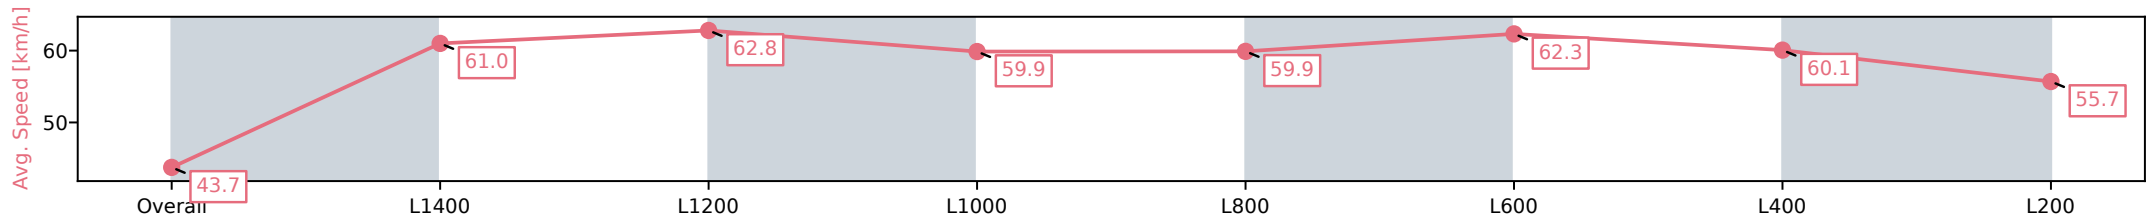

Horse/Jockey Name	AUGUSTA ROCK/Alana Livesey
Finish Rank	7
Fastest Section Time (Section)	0:11.53 (L1200)
Top Speed [km/h] (Section)	64.3 (L1200)
Race State	Finished

Morphettville Parks SA - Professional
Race 4: Sportsbet Fast Form NMW-LY Benchmark 62
Handicap (Heat of the Sportsbet Restricted Series) - 1550m

11 October 2024 - 4:41PM

Track Rating: Good 4, Weather: Fine, Rail Position: +6m Entire

Section	Overall	L1400	L1200	L1000	L800	L600	L400	L200
Section Times	1:36.57 [7] (0:12.36)	1:24.21 [6] (0:11.82)	1:12.39 [6] (0:11.53)	1:00.86 [4] (0:12.03)	0:48.83 [5] (0:12.10)	0:36.73 [5] (0:11.81)	0:24.92 [4] (0:12.03)	0:12.89 [6] (0:12.89)
Average Speed [km/h]	43.7	61.0	62.8	59.9	59.9	62.3	60.1	55.7
Top Speed [km/h]	62.9	62.5	64.3	61.5	61.5	63.3	61.7	58.5
Avg. Dist. to Rail [m]	4.6	1.0	0.9	2.7	2.9	3.4	3.4	5.5
Avg. Stride Freq. [Hz]	2.3	2.3	2.4	2.3	2.2	2.4	2.4	2.3
Avg. Stride Length [m]	5.3	7.3	7.4	7.3	7.5	7.3	7.1	6.8

[ ] Ranking at each section and finish
-:-:- No data available at this section
NA No data available