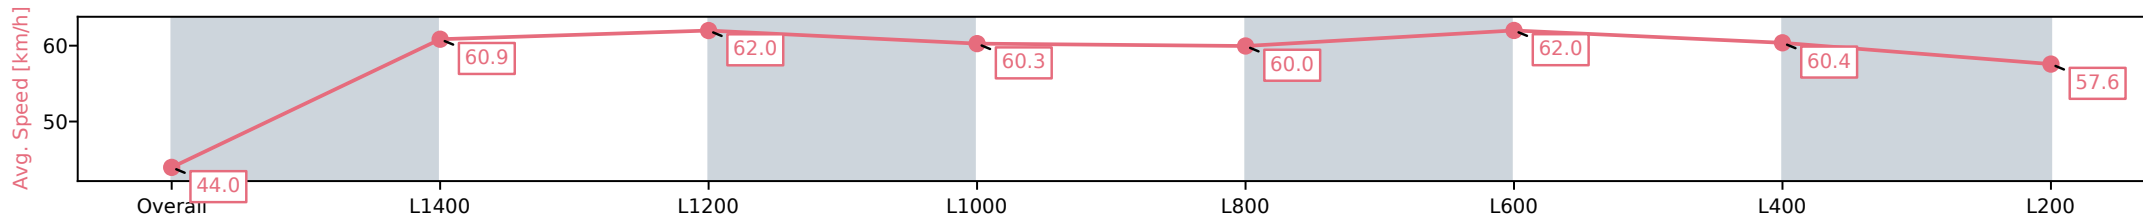

Horse/Jockey Name	DIVINE FIRE/Jacob Opperman
Finish Rank	4
Fastest Section Time (Section)	0:11.63 (L1200)
Top Speed [km/h] (Section)	63.7 (Overall)
Race State	Finished

Morphettville Parks SA - Professional
Race 4: Sportsbet Fast Form NMW-LY Benchmark 62
Handicap (Heat of the Sportsbet Restricted Series) - 1550m

11 October 2024 - 4:41PM

Track Rating: Good 4, Weather: Fine, Rail Position: +6m Entire

Section	Overall	L1400	L1200	L1000	L800	L600	L400	L200
Section Times	1:35.97 [4] (0:12.28)	1:23.69 [5] (0:11.85)	1:11.84 [5] (0:11.63)	1:00.21 [5] (0:11.95)	0:48.26 [4] (0:12.06)	0:36.20 [3] (0:11.77)	0:24.43 [3] (0:11.97)	0:12.46 [3] (0:12.46)
Average Speed [km/h]	44.0	60.9	62.0	60.3	60.0	62.0	60.4	57.6
Top Speed [km/h]	63.7	62.1	63.1	61.5	61.3	62.8	61.4	59.6
Avg. Dist. to Rail [m]	4.4	1.0	0.5	1.4	1.8	2.3	2.6	2.9
Avg. Stride Freq. [Hz]	2.2	2.2	2.3	2.2	2.2	2.3	2.2	2.2
Avg. Stride Length [m]	5.5	7.6	7.6	7.5	7.4	7.5	7.5	7.2

- [ ] Ranking at each section and finish
- -:-:- No data available at this section
- NA No data available