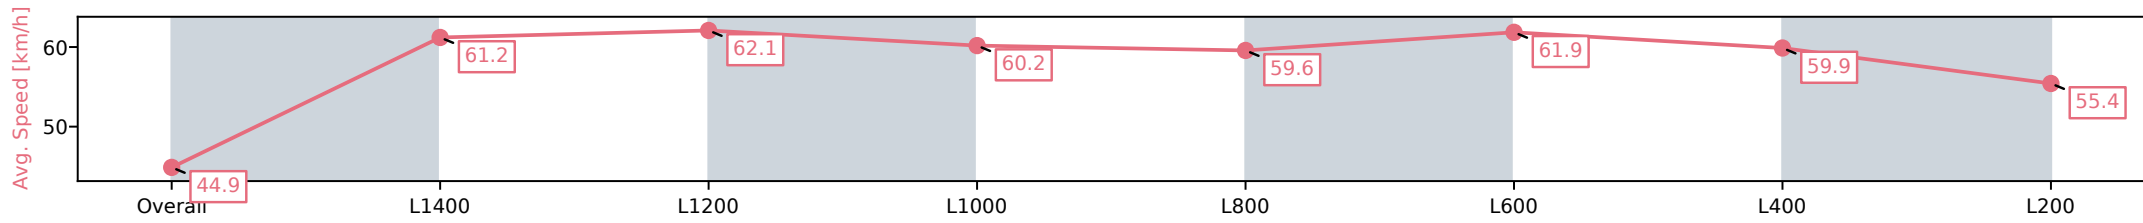

Horse/Jockey Name	HIGH FIVE/Todd Pannell
Finish Rank	5
Fastest Section Time (Section)	0:11.67 (L1200)
Top Speed [km/h] (Section)	63.3 (L1200)
Race State	Finished

Morphettville Parks SA - Professional
Race 4: Sportsbet Fast Form NMW-LY Benchmark 62
Handicap (Heat of the Sportsbet Restricted Series) - 1550m

11 October 2024 - 4:41PM

Track Rating: Good 4, Weather: Fine, Rail Position: +6m Entire

Section	Overall	L1400	L1200	L1000	L800	L600	L400	L200
Section Times	1:36.36 [5] (0:12.02)	1:24.34 [2] (0:11.80)	1:12.54 [2] (0:11.67)	1:00.87 [2] (0:11.99)	0:48.88 [2] (0:12.14)	0:36.74 [2] (0:11.76)	0:24.98 [2] (0:12.04)	0:12.94 [2] (0:12.94)
Average Speed [km/h]	44.9	61.2	62.1	60.2	59.6	61.9	59.9	55.4
Top Speed [km/h]	62.0	61.9	63.3	62.3	60.1	63.3	62.6	58.0
Avg. Dist. to Rail [m]	4.9	1.8	1.4	2.5	1.9	1.6	2.2	2.2
Avg. Stride Freq. [Hz]	2.4	2.4	2.4	2.3	2.3	2.4	2.4	2.3
Avg. Stride Length [m]	5.1	7.0	7.1	7.1	7.1	7.1	6.9	6.6

[ ] Ranking at each section and finish
-:-:- No data available at this section
NA No data available