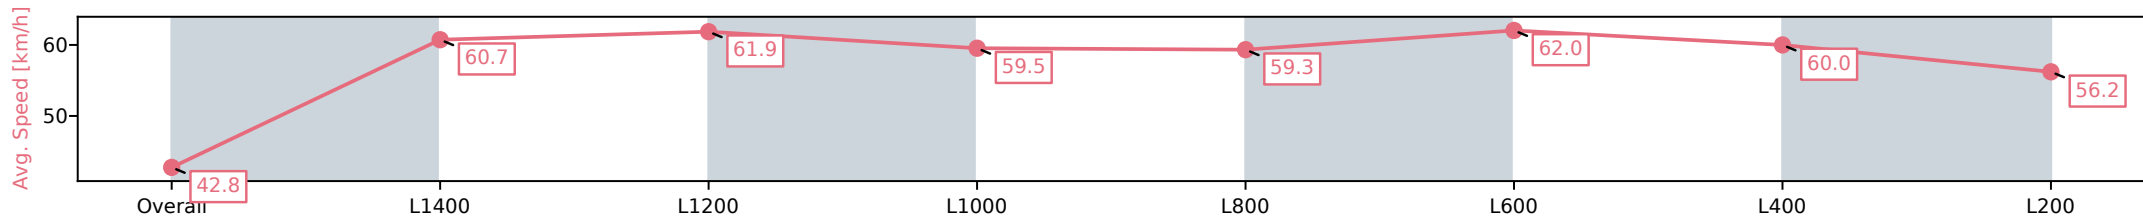

Horse/Jockey Name	STARTS NOW/Jake Toeroek
Finish Rank	8
Fastest Section Time (Section)	0:11.55 (L1200)
Top Speed [km/h] (Section)	63.4 (Overall)
Race State	Finished

Morphettville Parks SA - Professional
Race 4: Sportsbet Fast Form NMW-LY Benchmark 62
Handicap (Heat of the Sportsbet Restricted Series) - 1550m

11 October 2024 - 4:41PM

Track Rating: Good 4, Weather: Fine, Rail Position: +6m Entire

Section	Overall	L1400	L1200	L1000	L800	L600	L400	L200
Section Times	1:36.72 [8] (0:12.62)	1:24.10 [8] (0:11.81)	1:12.29 [7] (0:11.55)	1:00.74 [7] (0:12.11)	0:48.63 [8] (0:12.17)	0:36.46 [8] (0:11.69)	0:24.77 [8] (0:12.01)	0:12.76 [8] (0:12.76)
Average Speed [km/h]	42.8	60.7	61.9	59.5	59.3	62.0	60.0	56.2
Top Speed [km/h]	63.4	62.9	62.9	61.8	60.5	63.1	61.8	59.0
Avg. Dist. to Rail [m]	4.4	1.0	1.3	0.7	1.2	1.2	0.6	1.8
Avg. Stride Freq. [Hz]	2.1	2.4	2.3	2.2	2.2	2.3	2.4	2.3
Avg. Stride Length [m]	5.5	7.2	7.5	7.4	7.5	7.5	7.0	6.9

[ ] Ranking at each section and finish
-:-:- No data available at this section
NA No data available