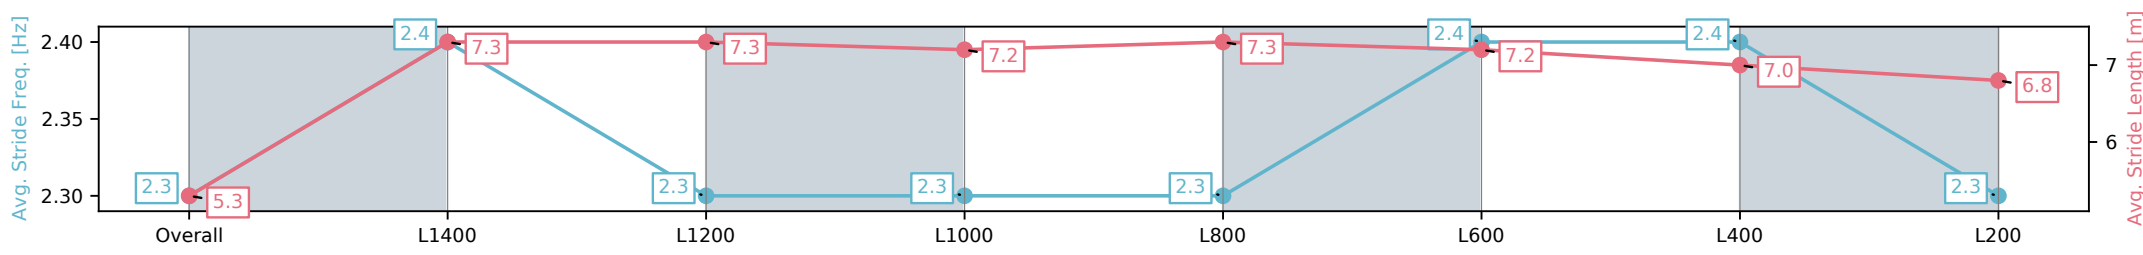

11 October 2024 - 4:41PM

Track Rating: Good 4, Weather: Fine, Rail Position: +6m Entire

Section	Overall	L1400	L1200	L1000	L800	L600	L400	L200
Section Times	1:35.38 [1] (0:11.99)	1:23.39 [1] (0:11.60)	1:11.79 [1] (0:11.70)	1:00.09 [1] (0:12.01)	0:48.08 [1] (0:12.14)	0:35.94 [1] (0:11.71)	0:24.23 [1] (0:11.83)	0:12.40 [1] (0:12.40)
Average Speed [km/h]	45.1	62.1	61.5	59.9	59.4	61.7	61.0	57.8
Top Speed [km/h]	63.8	64.0	62.8	60.8	59.7	63.4	62.7	60.4
Avg. Dist. to Rail [m]	6.0	1.4	0.3	0.6	0.7	0.6	1.1	2.0
Avg. Stride Freq. [Hz]	2.3	2.4	2.3	2.3	2.3	2.4	2.4	2.3
Avg. Stride Length [m]	5.3	7.3	7.3	7.2	7.3	7.2	7.0	6.8