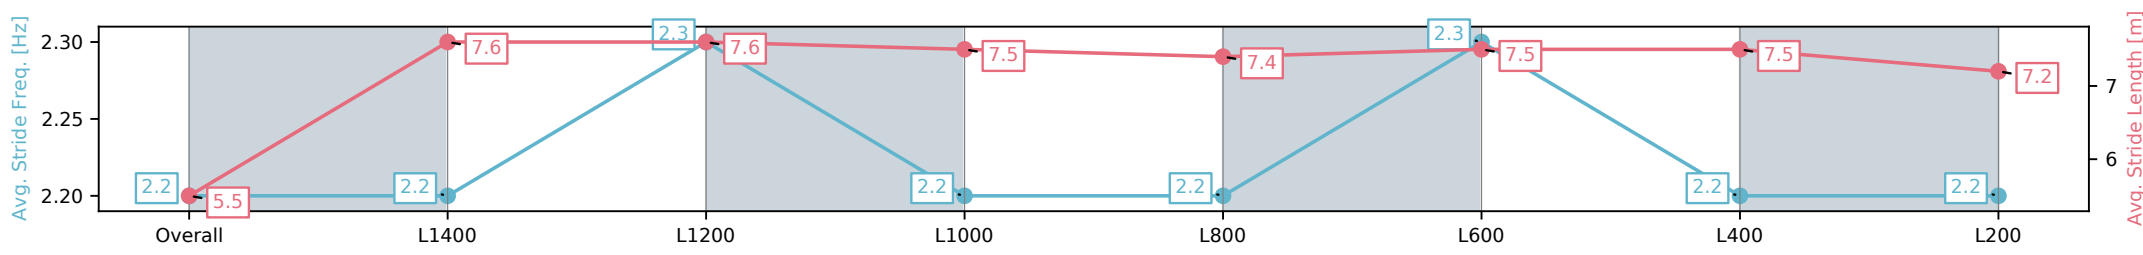

Horse/Jockey Name	DIVINE FIRE/Jacob Opperman
Finish Rank	4
Fastest Section Time (Section)	0:11.63 (L1200)
Top Speed [km/h] (Section)	63.7 (Overall)
Race State	Finished

Morphettville Parks SA - Professional
Race 4: Sportsbet Fast Form NMW-LY Benchmark 62
Handicap (Heat of the Sportsbet Restricted Series) - 1550m

11 October 2024 - 4:41PM

Track Rating: Good 4, Weather: Fine, Rail Position: +6m Entire

Section	Overall	L1400	L1200	L1000	L800	L600	L400	L200
Section Times	1:35.97 [4] (0:12.28)	1:23.69 [5] (0:11.85)	1:11.84 [5] (0:11.63)	1:00.21 [5] (0:11.95)	0:48.26 [4] (0:12.06)	0:36.20 [3] (0:11.77)	0:24.43 [3] (0:11.97)	0:12.46 [3] (0:12.46)
Average Speed [km/h]	44.0	60.9	62.0	60.3	60.0	62.0	60.4	57.6
Top Speed [km/h]	63.7	62.1	63.1	61.5	61.3	62.8	61.4	59.6
Avg. Dist. to Rail [m]	4.4	1.0	0.5	1.4	1.8	2.3	2.6	2.9
Avg. Stride Freq. [Hz]	2.2	2.2	2.3	2.2	2.2	2.3	2.2	2.2
Avg. Stride Length [m]	5.5	7.6	7.6	7.5	7.4	7.5	7.5	7.2

- [ ] Ranking at each section and finish
- -:-:- No data available at this section
- NA No data available