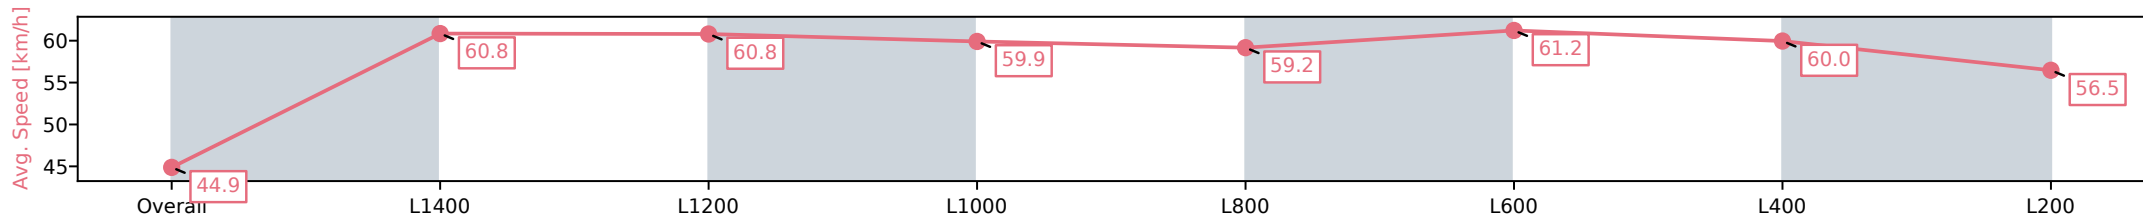

Horse/Jockey Name	CORK HARBOUR/Brooke King
Finish Rank	6
Fastest Section Time (Section)	0:11.78 (L1200)
Top Speed [km/h] (Section)	63.5 (L400)
Race State	Finished

Morphettville Parks SA - Professional
Race 4: Sportsbet Fast Form NMW-LY Benchmark 62
Handicap (Heat of the Sportsbet Restricted Series) - 1550m

11 October 2024 - 4:41PM

Track Rating: Good 4, Weather: Fine, Rail Position: +6m Entire

Section	Overall	L1400	L1200	L1000	L800	L600	L400	L200
Section Times	1:36.56 [6] (0:12.03)	1:24.53 [3] (0:11.82)	1:12.71 [3] (0:11.78)	1:00.93 [3] (0:12.02)	0:48.91 [3] (0:12.18)	0:36.73 [4] (0:11.96)	0:24.77 [5] (0:12.06)	0:12.71 [7] (0:12.71)
Average Speed [km/h]	44.9	60.8	60.8	59.9	59.2	61.2	60.0	56.5
Top Speed [km/h]	63.2	62.2	62.9	60.6	60.1	62.3	63.5	58.9
Avg. Dist. to Rail [m]	2.9	0.2	0.8	0.9	0.6	2.5	4.0	7.1
Avg. Stride Freq. [Hz]	2.3	2.4	2.3	2.3	2.3	2.4	2.4	2.3
Avg. Stride Length [m]	5.3	7.1	7.3	7.2	7.2	7.2	7.0	6.8

- [ ] Ranking at each section and finish
- -:-:- No data available at this section
- NA No data available