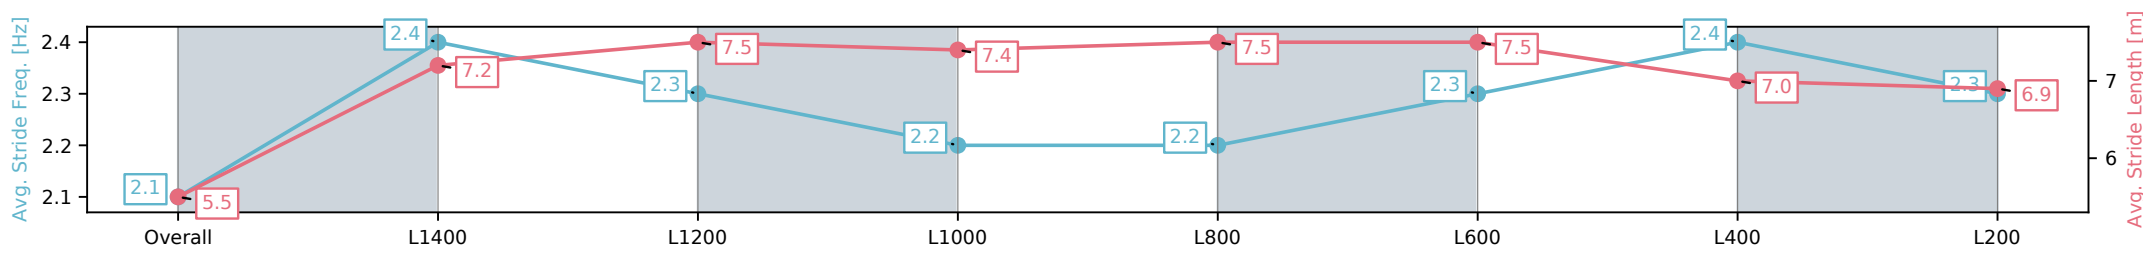

Horse/Jockey Name	STARTS NOW/Jake Toeroek
Finish Rank	8
Fastest Section Time (Section)	0:11.55 (L1200)
Top Speed [km/h] (Section)	63.4 (Overall)
Race State	Finished

Morphettville Parks SA - Professional
Race 4: Sportsbet Fast Form NMW-LY Benchmark 62
Handicap (Heat of the Sportsbet Restricted Series) - 1550m

11 October 2024 - 4:41PM

Track Rating: Good 4, Weather: Fine, Rail Position: +6m Entire

Section	Overall	L1400	L1200	L1000	L800	L600	L400	L200
Section Times	1:36.72 [8] (0:12.62)	1:24.10 [8] (0:11.81)	1:12.29 [7] (0:11.55)	1:00.74 [7] (0:12.11)	0:48.63 [8] (0:12.17)	0:36.46 [8] (0:11.69)	0:24.77 [8] (0:12.01)	0:12.76 [8] (0:12.76)
Average Speed [km/h]	42.8	60.7	61.9	59.5	59.3	62.0	60.0	56.2
Top Speed [km/h]	63.4	62.9	62.9	61.8	60.5	63.1	61.8	59.0
Avg. Dist. to Rail [m]	4.4	1.0	1.3	0.7	1.2	1.2	0.6	1.8
Avg. Stride Freq. [Hz]	2.1	2.4	2.3	2.2	2.2	2.3	2.4	2.3
Avg. Stride Length [m]	5.5	7.2	7.5	7.4	7.5	7.5	7.0	6.9

[ ] Ranking at each section and finish
-:-:- No data available at this section
NA No data available