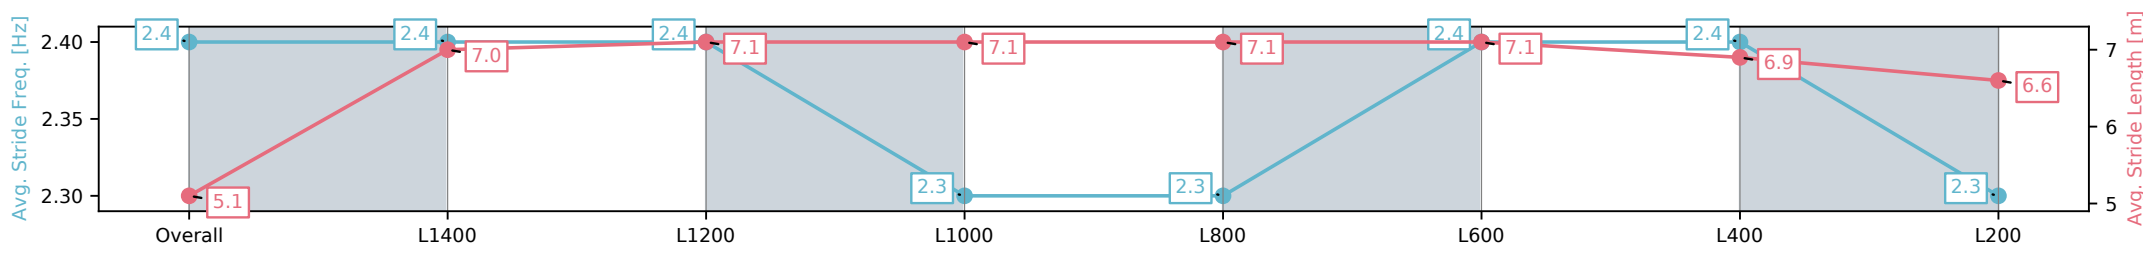

Horse/Jockey Name	HIGH FIVE/Todd Pannell
Finish Rank	5
Fastest Section Time (Section)	0:11.67 (L1200)
Top Speed [km/h] (Section)	63.3 (L1200)
Race State	Finished

Morphettville Parks SA - Professional
Race 4: Sportsbet Fast Form NMW-LY Benchmark 62
Handicap (Heat of the Sportsbet Restricted Series) - 1550m

11 October 2024 - 4:41PM

Track Rating: Good 4, Weather: Fine, Rail Position: +6m Entire

Section	Overall	L1400	L1200	L1000	L800	L600	L400	L200
Section Times	1:36.36 [5] (0:12.02)	1:24.34 [2] (0:11.80)	1:12.54 [2] (0:11.67)	1:00.87 [2] (0:11.99)	0:48.88 [2] (0:12.14)	0:36.74 [2] (0:11.76)	0:24.98 [2] (0:12.04)	0:12.94 [2] (0:12.94)
Average Speed [km/h]	44.9	61.2	62.1	60.2	59.6	61.9	59.9	55.4
Top Speed [km/h]	62.0	61.9	63.3	62.3	60.1	63.3	62.6	58.0
Avg. Dist. to Rail [m]	4.9	1.8	1.4	2.5	1.9	1.6	2.2	2.2
Avg. Stride Freq. [Hz]	2.4	2.4	2.4	2.3	2.3	2.4	2.4	2.3
Avg. Stride Length [m]	5.1	7.0	7.1	7.1	7.1	7.1	6.9	6.6

[ ] Ranking at each section and finish
-:-:- No data available at this section
NA No data available