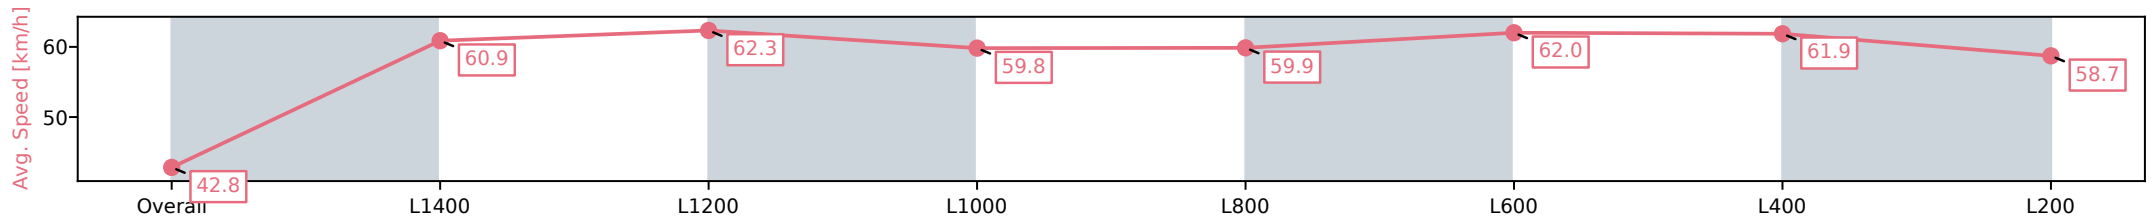

Horse/Jockey Name	WHATSANAMEGEORGE/Caitlin Jones
Finish Rank	3
Fastest Section Time (Section)	0:11.55 (L1200)
Top Speed [km/h] (Section)	63.9 (L1200)
Race State	Finished

Morphettville Parks SA - Professional
Race 4: Sportsbet Fast Form NMW-LY Benchmark 62
Handicap (Heat of the Sportsbet Restricted Series) - 1550m
11 October 2024 - 4:41PM
Track Rating: Good 4, Weather: Fine, Rail Position: +6m Entire

Section	Overall	L1400	L1200	L1000	L800	L600	L400	L200
Section Times	1:35.90 [3] (0:12.61)	1:23.29 [7] (0:11.83)	1:11.46 [8] (0:11.55)	0:59.91 [8] (0:12.03)	0:47.88 [7] (0:12.07)	0:35.81 [6] (0:11.84)	0:23.97 [7] (0:11.75)	0:12.22 [5] (0:12.22)
Average Speed [km/h]	42.8	60.9	62.3	59.8	59.9	62.0	61.9	58.7
Top Speed [km/h]	62.4	62.7	63.9	62.2	61.4	63.0	63.0	61.0
Avg. Dist. to Rail [m]	4.9	0.4	0.3	1.1	1.4	3.3	6.2	8.2
Avg. Stride Freq. [Hz]	2.2	2.4	2.4	2.3	2.3	2.4	2.4	2.4
Avg. Stride Length [m]	5.3	7.1	7.2	7.1	7.2	7.2	7.1	6.8

[ ] Ranking at each section and finish
-:-:- No data available at this section
NA No data available