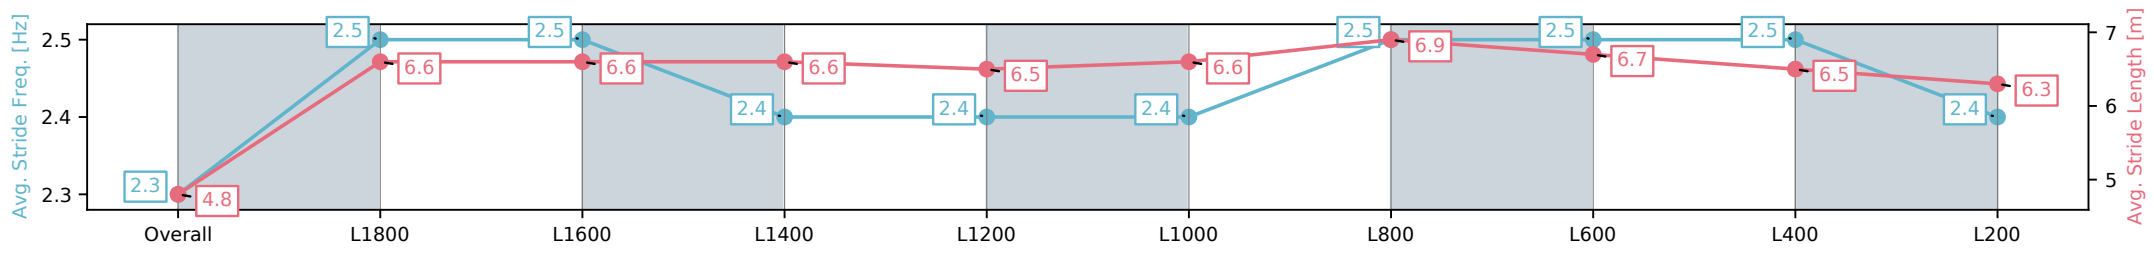

Morphettville Parks SA - Professional
 Race 3: The Fotobase Group Class 2 Handicap - 1950m
 11 October 2024 - 4:00PM
 Track Rating: Good 4, Weather: Fine, Rail Position: +6m Entire

Section	Overall	L1800	L1600	L1400	L1200	L1000	L800	L600	L400	L200
Section Times	2:05.69 [9] (0:13.75)	1:51.94 [5] (0:12.24)	1:39.70 [4] (0:12.04)	1:27.66 [2] (0:12.63)	1:15.03 [2] (0:12.99)	1:02.04 [2] (0:12.27)	0:49.77 [2] (0:11.77)	0:38.00 [2] (0:11.91)	0:26.09 [2] (0:12.62)	0:13.47 [3] (0:13.47)
Average Speed [km/h]	39.9	59.7	59.9	57.1	55.8	58.6	61.5	61.0	57.2	53.3
Top Speed [km/h]	60.2	60.3	60.4	59.1	57.4	60.9	62.0	62.0	60.0	55.4
Avg. Dist. to Rail [m]	11.6	2.8	1.7	0.4	1.0	2.0	1.9	1.7	2.4	2.9
Avg. Stride Freq. [Hz]	2.2	2.3	2.3	2.2	2.2	2.2	2.4	2.4	2.3	2.2
Avg. Stride Length [m]	4.9	7.2	7.3	7.1	6.8	7.0	7.1	7.2	6.9	6.6

Morphettville Parks SA - Professional
 Race 3: The Fotobase Group Class 2 Handicap - 1950m
 11 October 2024 - 4:00PM
 Track Rating: Good 4, Weather: Fine, Rail Position: +6m Entire

Section	Overall	L1800	L1600	L1400	L1200	L1000	L800	L600	L400	L200
Section Times	2:05.99 [10] (0:13.89)	1:52.10 [8] (0:12.30)	1:39.80 [7] (0:12.24)	1:27.56 [5] (0:12.60)	1:14.96 [5] (0:12.98)	1:01.98 [5] (0:12.28)	0:49.70 [5] (0:11.92)	0:37.78 [7] (0:12.25)	0:25.53 [9] (0:12.47)	0:13.06 [10] (0:13.06)
Average Speed [km/h]	39.3	59.2	59.0	57.3	56.1	58.8	60.9	60.0	58.1	54.9
Top Speed [km/h]	59.4	60.3	60.1	59.9	57.0	59.7	61.5	60.7	59.3	57.2
Avg. Dist. to Rail [m]	9.6	2.0	2.1	1.7	2.4	3.3	3.5	3.3	4.6	6.3
Avg. Stride Freq. [Hz]	2.3	2.5	2.5	2.4	2.4	2.4	2.5	2.5	2.5	2.4
Avg. Stride Length [m]	4.8	6.6	6.6	6.6	6.5	6.6	6.9	6.7	6.5	6.3