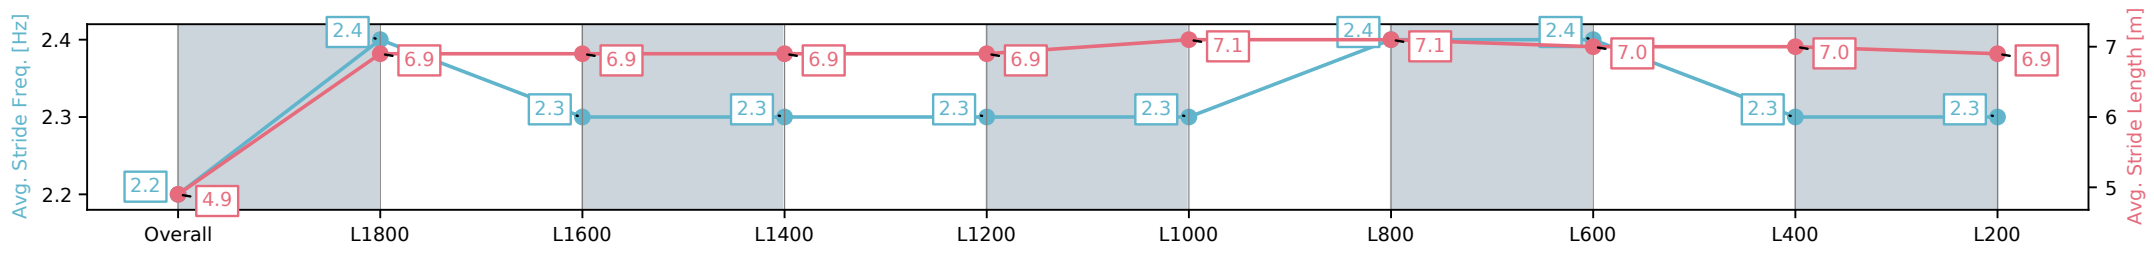

Morphettville Parks SA - Professional
 Race 3: The Fotobase Group Class 2 Handicap - 1950m
 11 October 2024 - 4:00PM
 Track Rating: Good 4, Weather: Fine, Rail Position: +6m Entire

Section	Overall	L1800	L1600	L1400	L1200	L1000	L800	L600	L400	L200
Section Times	2:05.39 [7] (0:13.69)	1:51.70 [4] (0:12.17)	1:39.53 [3] (0:12.04)	1:27.49 [1] (0:12.63)	1:14.86 [1] (0:12.88)	1:01.98 [1] (0:12.31)	0:49.67 [1] (0:11.96)	0:37.71 [1] (0:12.12)	0:25.59 [4] (0:12.56)	0:13.02 [7] (0:13.02)
Average Speed [km/h]	39.7	59.4	59.9	56.9	56.0	58.6	60.5	60.1	57.4	55.1
Top Speed [km/h]	60.4	60.3	61.1	57.9	56.7	60.0	60.9	60.7	59.4	56.5
Avg. Dist. to Rail [m]	8.7	0.8	0.5	0.8	0.6	1.6	1.7	1.9	1.1	1.7
Avg. Stride Freq. [Hz]	2.2	2.3	2.3	2.2	2.2	2.2	2.3	2.3	2.3	2.3
Avg. Stride Length [m]	5.0	7.2	7.2	7.0	7.0	7.1	7.1	7.0	6.8	6.7

[] Ranking at each section and finish
 -:-:- No data available at this section
 NA No data available

Horse/Jockey Name	STAYING STRONG/Dylan Caboché
Finish Rank	8
Fastest Section Time (Section)	0:11.75 (L800)
Top Speed [km/h] (Section)	62.7 (L800)
Race State	Finished

Morphettville Parks SA - Professional
 Race 3: The Fotobase Group Class 2 Handicap - 1950m
 11 October 2024 - 4:00PM
 Track Rating: Good 4, Weather: Fine, Rail Position: +6m Entire

Section	Overall	L1800	L1600	L1400	L1200	L1000	L800	L600	L400	L200
Section Times	2:05.43 [8] (0:14.21)	1:51.22 [10] (0:12.31)	1:38.91 [10] (0:12.36)	1:26.55 [10] (0:12.60)	1:13.95 [10] (0:12.90)	1:01.05 [10] (0:12.13)	0:48.92 [8] (0:11.75)	0:37.17 [8] (0:12.36)	0:24.81 [11] (0:12.34)	0:12.47 [11] (0:12.47)
Average Speed [km/h]	38.1	58.7	58.3	57.3	56.5	59.5	62.1	60.5	58.9	57.6
Top Speed [km/h]	58.4	59.8	59.7	59.2	57.9	62.1	62.7	61.1	60.0	59.4
Avg. Dist. to Rail [m]	8.1	0.7	0.9	0.8	2.0	4.1	5.6	6.0	7.3	7.8
Avg. Stride Freq. [Hz]	2.2	2.4	2.3	2.3	2.3	2.3	2.4	2.4	2.3	2.3
Avg. Stride Length [m]	4.9	6.9	6.9	6.9	6.9	7.1	7.1	7.0	7.0	6.9