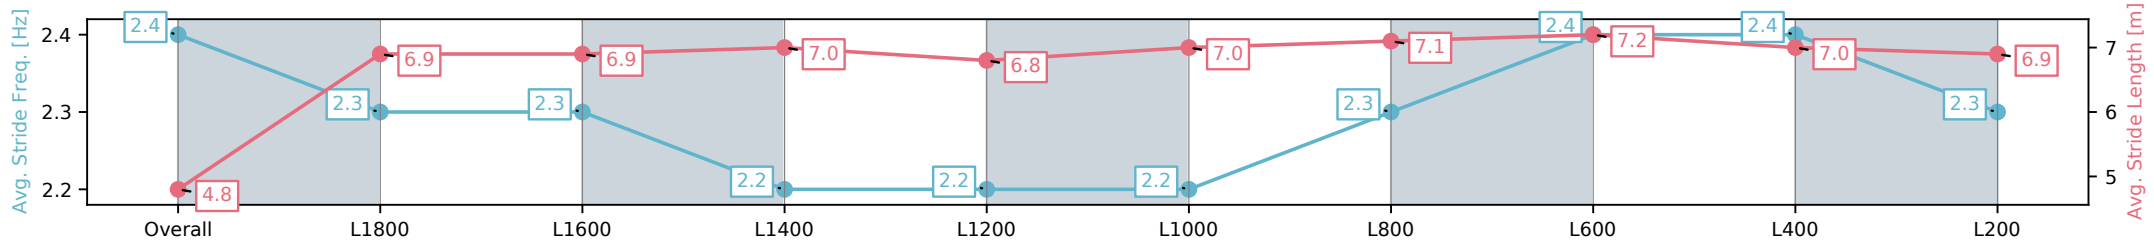

Section	Overall	L1800	L1600	L1400	L1200	L1000	L800	L600	L400	L200
Section Times	2:04.45 [1] (0:13.84)	1:50.61 [6] (0:12.32)	1:38.29 [6] (0:12.45)	1:25.84 [7] (0:12.65)	1:13.19 [8] (0:12.98)	1:00.21 [8] (0:12.26)	0:47.95 [7] (0:11.96)	0:35.99 [11] (0:11.81)	0:24.18 [8] (0:12.03)	0:12.15 [5] (0:12.15)
Average Speed [km/h]	39.2	58.2	57.7	57.0	56.1	58.8	60.6	61.6	60.2	59.0
Top Speed [km/h]	60.4	60.4	59.9	58.1	57.3	60.3	61.2	62.7	61.3	61.1
Avg. Dist. to Rail [m]	7.4	0.8	0.4	0.3	1.9	2.9	2.9	2.0	4.9	8.0
Avg. Stride Freq. [Hz]	2.2	2.3	2.3	2.2	2.2	2.2	2.3	2.3	2.3	2.3
Avg. Stride Length [m]	4.9	7.2	7.1	7.1	7.1	7.3	7.4	7.4	7.1	7.1

[] Ranking at each section and finish
 -:-:- No data available at this section
 NA No data available

Horse/Jockey Name	SAVSONIC/Brooke King
Finish Rank	2
Fastest Section Time (Section)	0:11.73 (L800)
Top Speed [km/h] (Section)	63.5 (L600)
Race State	Finished

Morphettville Parks SA - Professional
 Race 3: The Fotobase Group Class 2 Handicap - 1950m

11 October 2024 - 4:00PM

Track Rating: Good 4, Weather: Fine, Rail Position: +6m Entire

Section	Overall	L1800	L1600	L1400	L1200	L1000	L800	L600	L400	L200
Section Times	2:04.62 [2] (0:13.39)	1:51.23 [1] (0:12.38)	1:38.85 [1] (0:12.37)	1:26.48 [3] (0:12.72)	1:13.76 [3] (0:12.92)	1:00.84 [3] (0:12.41)	0:48.43 [4] (0:11.73)	0:36.70 [4] (0:11.75)	0:24.95 [3] (0:12.28)	0:12.67 [1] (0:12.67)
Average Speed [km/h]	40.5	58.3	58.2	56.6	55.8	58.1	61.7	62.6	59.0	56.7
Top Speed [km/h]	61.4	60.9	59.3	59.0	56.6	60.5	62.5	63.5	61.6	57.9
Avg. Dist. to Rail [m]	7.2	0.7	0.1	0.1	0.4	1.4	2.3	3.3	4.4	6.2
Avg. Stride Freq. [Hz]	2.4	2.3	2.3	2.2	2.2	2.2	2.3	2.4	2.4	2.3
Avg. Stride Length [m]	4.8	6.9	6.9	7.0	6.8	7.0	7.1	7.2	7.0	6.9