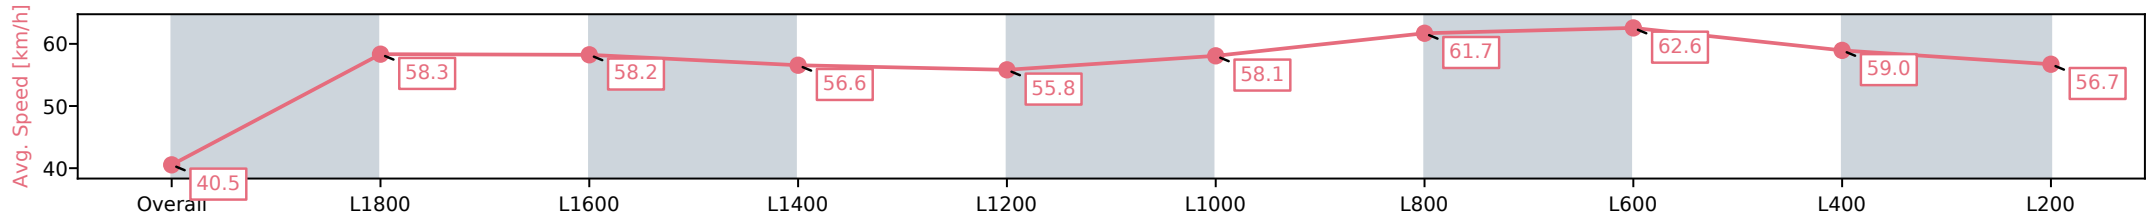

Horse/Jockey Name	SAVSONIC/Brooke King
Finish Rank	2
Fastest Section Time (Section)	0:11.73 (L800)
Top Speed [km/h] (Section)	63.5 (L600)
Race State	Finished

Morphettville Parks SA - Professional
Race 3: The Fotobase Group Class 2 Handicap - 1950m

11 October 2024 - 4:00PM

Track Rating: Good 4, Weather: Fine, Rail Position: +6m Entire

Section	Overall	L1800	L1600	L1400	L1200	L1000	L800	L600	L400	L200
Section Times	2:04.62 [2] (0:13.39)	1:51.23 [1] (0:12.38)	1:38.85 [1] (0:12.37)	1:26.48 [3] (0:12.72)	1:13.76 [3] (0:12.92)	1:00.84 [3] (0:12.41)	0:48.43 [4] (0:11.73)	0:36.70 [4] (0:11.75)	0:24.95 [3] (0:12.28)	0:12.67 [1] (0:12.67)
Average Speed [km/h]	40.5	58.3	58.2	56.6	55.8	58.1	61.7	62.6	59.0	56.7
Top Speed [km/h]	61.4	60.9	59.3	59.0	56.6	60.5	62.5	63.5	61.6	57.9
Avg. Dist. to Rail [m]	7.2	0.7	0.1	0.1	0.4	1.4	2.3	3.3	4.4	6.2
Avg. Stride Freq. [Hz]	2.4	2.3	2.3	2.2	2.2	2.2	2.3	2.4	2.4	2.3
Avg. Stride Length [m]	4.8	6.9	6.9	7.0	6.8	7.0	7.1	7.2	7.0	6.9

- [ ] Ranking at each section and finish
- -:-:- No data available at this section
- NA No data available