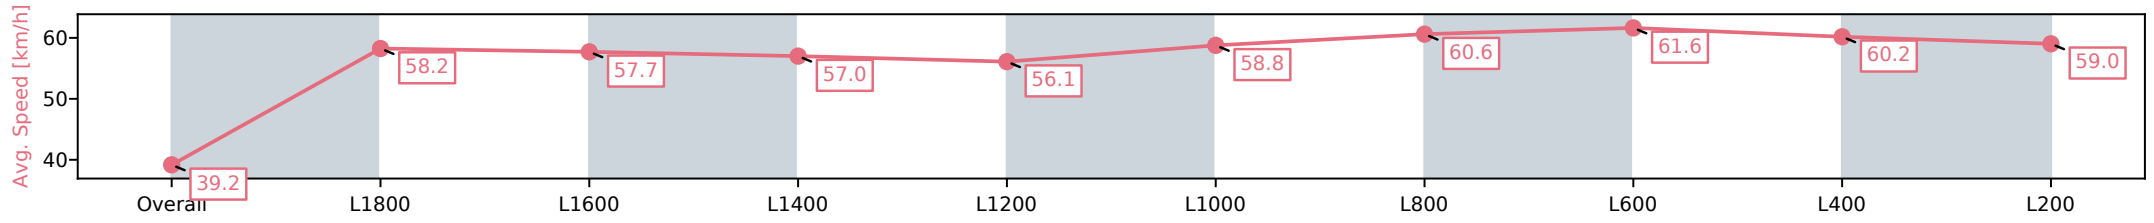

Section	Overall	L1800	L1600	L1400	L1200	L1000	L800	L600	L400	L200
Section Times	2:04.45 [1] (0:13.84)	1:50.61 [6] (0:12.32)	1:38.29 [6] (0:12.45)	1:25.84 [7] (0:12.65)	1:13.19 [8] (0:12.98)	1:00.21 [8] (0:12.26)	0:47.95 [7] (0:11.96)	0:35.99 [11] (0:11.81)	0:24.18 [8] (0:12.03)	0:12.15 [5] (0:12.15)
Average Speed [km/h]	39.2	58.2	57.7	57.0	56.1	58.8	60.6	61.6	60.2	59.0
Top Speed [km/h]	60.4	60.4	59.9	58.1	57.3	60.3	61.2	62.7	61.3	61.1
Avg. Dist. to Rail [m]	7.4	0.8	0.4	0.3	1.9	2.9	2.9	2.0	4.9	8.0
Avg. Stride Freq. [Hz]	2.2	2.3	2.3	2.2	2.2	2.2	2.3	2.3	2.3	2.3
Avg. Stride Length [m]	4.9	7.2	7.1	7.1	7.1	7.3	7.4	7.4	7.1	7.1