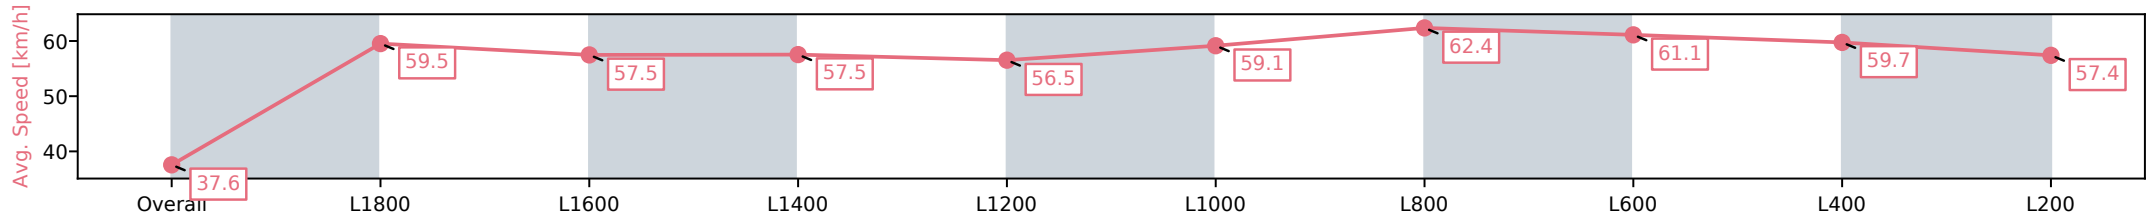

Morphettville Parks SA - Professional
 Race 3: The Fotobase Group Class 2 Handicap - 1950m
 11 October 2024 - 4:00PM
 Track Rating: Good 4, Weather: Fine, Rail Position: +6m Entire

Section	Overall	L1800	L1600	L1400	L1200	L1000	L800	L600	L400	L200
Section Times	2:05.14 [6] (0:14.45)	1:50.69 [11] (0:12.19)	1:38.50 [11] (0:12.55)	1:25.95 [11] (0:12.54)	1:13.41 [11] (0:12.86)	1:00.55 [11] (0:12.20)	0:48.35 [11] (0:11.66)	0:36.69 [10] (0:12.06)	0:24.63 [10] (0:12.15)	0:12.48 [9] (0:12.48)
Average Speed [km/h]	37.6	59.5	57.5	57.5	56.5	59.1	62.4	61.1	59.7	57.4
Top Speed [km/h]	57.7	60.8	59.5	59.5	58.6	62.3	63.2	62.0	60.8	58.9
Avg. Dist. to Rail [m]	9.3	1.5	1.6	1.0	1.8	4.0	4.4	3.7	6.3	9.7
Avg. Stride Freq. [Hz]	2.2	2.3	2.2	2.2	2.2	2.2	2.3	2.3	2.3	2.2
Avg. Stride Length [m]	4.8	7.1	7.1	7.1	7.2	7.1	7.4	7.3	7.2	7.1