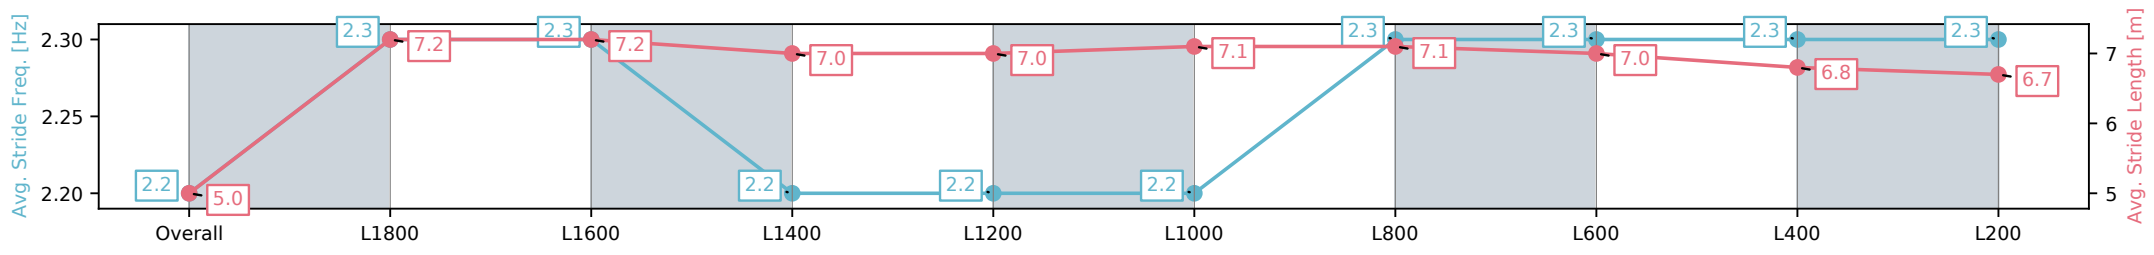

Morphettville Parks SA - Professional
 Race 3: The Fotobase Group Class 2 Handicap - 1950m
 11 October 2024 - 4:00PM
 Track Rating: Good 4, Weather: Fine, Rail Position: +6m Entire

Section	Overall	L1800	L1600	L1400	L1200	L1000	L800	L600	L400	L200
Section Times	2:05.14 [6] (0:14.45)	1:50.69 [11] (0:12.19)	1:38.50 [11] (0:12.55)	1:25.95 [11] (0:12.54)	1:13.41 [11] (0:12.86)	1:00.55 [11] (0:12.20)	0:48.35 [11] (0:11.66)	0:36.69 [10] (0:12.06)	0:24.63 [10] (0:12.15)	0:12.48 [9] (0:12.48)
Average Speed [km/h]	37.6	59.5	57.5	57.5	56.5	59.1	62.4	61.1	59.7	57.4
Top Speed [km/h]	57.7	60.8	59.5	59.5	58.6	62.3	63.2	62.0	60.8	58.9
Avg. Dist. to Rail [m]	9.3	1.5	1.6	1.0	1.8	4.0	4.4	3.7	6.3	9.7
Avg. Stride Freq. [Hz]	2.2	2.3	2.2	2.2	2.2	2.2	2.3	2.3	2.3	2.2
Avg. Stride Length [m]	4.8	7.1	7.1	7.1	7.2	7.1	7.4	7.3	7.2	7.1

Report Created: Fri 11 October 2024 16:47:31 GMT+11 (Note: Timing is based on positional data)

[] Ranking at each section and finish
 -:-:- No data available at this section
 NA No data available

Horse/Jockey Name	SCAMSTER/Taylor Johnstone
Finish Rank	7
Fastest Section Time (Section)	0:11.96 (L800)
Top Speed [km/h] (Section)	61.1 (L1600)
Race State	Finished

Morphettville Parks SA - Professional
 Race 3: The Fotobase Group Class 2 Handicap - 1950m
 11 October 2024 - 4:00PM
 Track Rating: Good 4, Weather: Fine, Rail Position: +6m Entire

Section	Overall	L1800	L1600	L1400	L1200	L1000	L800	L600	L400	L200
Section Times	2:05.39 [7] (0:13.69)	1:51.70 [4] (0:12.17)	1:39.53 [3] (0:12.04)	1:27.49 [1] (0:12.63)	1:14.86 [1] (0:12.88)	1:01.98 [1] (0:12.31)	0:49.67 [1] (0:11.96)	0:37.71 [1] (0:12.12)	0:25.59 [4] (0:12.56)	0:13.02 [7] (0:13.02)
Average Speed [km/h]	39.7	59.4	59.9	56.9	56.0	58.6	60.5	60.1	57.4	55.1
Top Speed [km/h]	60.4	60.3	61.1	57.9	56.7	60.0	60.9	60.7	59.4	56.5
Avg. Dist. to Rail [m]	8.7	0.8	0.5	0.8	0.6	1.6	1.7	1.9	1.1	1.7
Avg. Stride Freq. [Hz]	2.2	2.3	2.3	2.2	2.2	2.2	2.3	2.3	2.3	2.3
Avg. Stride Length [m]	5.0	7.2	7.2	7.0	7.0	7.1	7.1	7.0	6.8	6.7