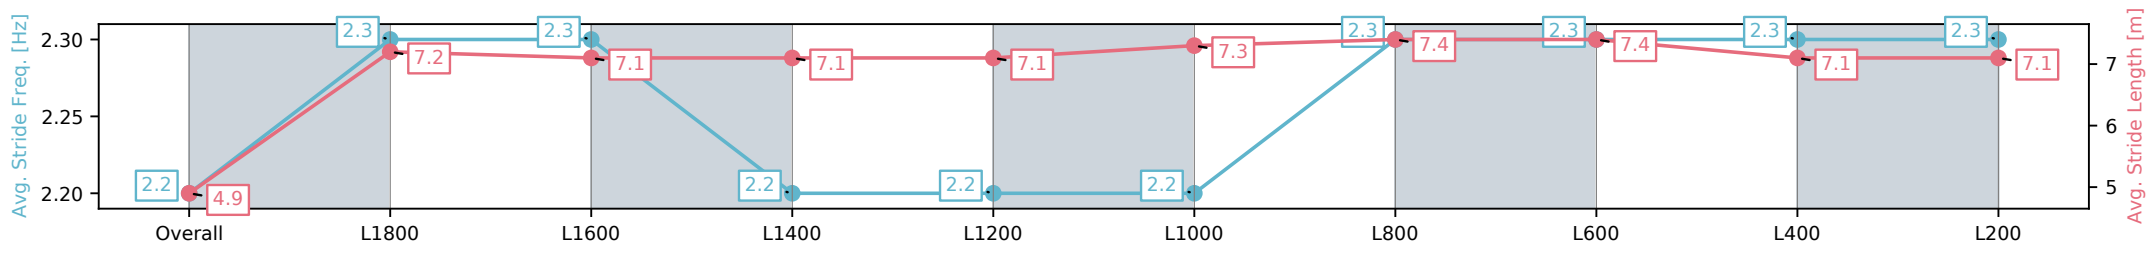

Horse/Jockey Name	LINES OF GLORY/Caitlin Tootell
Finish Rank	1
Fastest Section Time (Section)	0:11.81 (L600)
Top Speed [km/h] (Section)	62.7 (L600)
Race State	Finished

Morphettville Parks SA - Professional
Race 3: The Fotobase Group Class 2 Handicap - 1950m
11 October 2024 - 4:00PM
Track Rating: Good 4, Weather: Fine, Rail Position: +6m Entire

Section	Overall	L1800	L1600	L1400	L1200	L1000	L800	L600	L400	L200
Section Times	2:04.45 [1] (0:13.84)	1:50.61 [6] (0:12.32)	1:38.29 [6] (0:12.45)	1:25.84 [7] (0:12.65)	1:13.19 [8] (0:12.98)	1:00.21 [8] (0:12.26)	0:47.95 [7] (0:11.96)	0:35.99 [11] (0:11.81)	0:24.18 [8] (0:12.03)	0:12.15 [5] (0:12.15)
Average Speed [km/h]	39.2	58.2	57.7	57.0	56.1	58.8	60.6	61.6	60.2	59.0
Top Speed [km/h]	60.4	60.4	59.9	58.1	57.3	60.3	61.2	62.7	61.3	61.1
Avg. Dist. to Rail [m]	7.4	0.8	0.4	0.3	1.9	2.9	2.9	2.0	4.9	8.0
Avg. Stride Freq. [Hz]	2.2	2.3	2.3	2.2	2.2	2.2	2.3	2.3	2.3	2.3
Avg. Stride Length [m]	4.9	7.2	7.1	7.1	7.1	7.3	7.4	7.4	7.1	7.1

[ ] Ranking at each section and finish
-:-:- No data available at this section
NA No data available