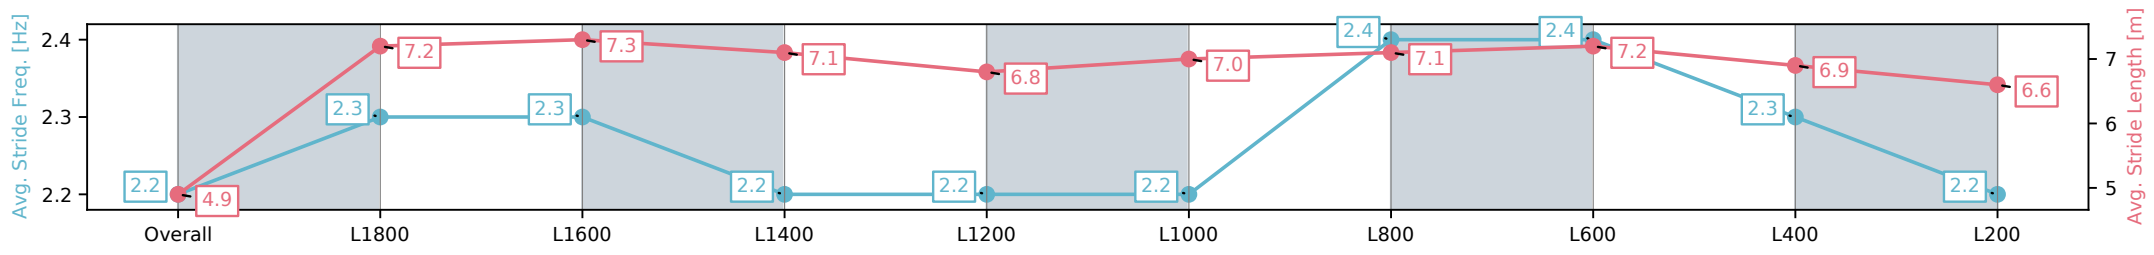

Morphettville Parks SA - Professional
 Race 3: The Fotobase Group Class 2 Handicap - 1950m
 11 October 2024 - 4:00PM
 Track Rating: Good 4, Weather: Fine, Rail Position: +6m Entire

Section	Overall	L1800	L1600	L1400	L1200	L1000	L800	L600	L400	L200
Section Times	2:05.43 [8] (0:14.21)	1:51.22 [10] (0:12.31)	1:38.91 [10] (0:12.36)	1:26.55 [10] (0:12.60)	1:13.95 [10] (0:12.90)	1:01.05 [10] (0:12.13)	0:48.92 [8] (0:11.75)	0:37.17 [8] (0:12.36)	0:24.81 [11] (0:12.34)	0:12.47 [11] (0:12.47)
Average Speed [km/h]	38.1	58.7	58.3	57.3	56.5	59.5	62.1	60.5	58.9	57.6
Top Speed [km/h]	58.4	59.8	59.7	59.2	57.9	62.1	62.7	61.1	60.0	59.4
Avg. Dist. to Rail [m]	8.1	0.7	0.9	0.8	2.0	4.1	5.6	6.0	7.3	7.8
Avg. Stride Freq. [Hz]	2.2	2.4	2.3	2.3	2.3	2.3	2.4	2.4	2.3	2.3
Avg. Stride Length [m]	4.9	6.9	6.9	6.9	6.9	7.1	7.1	7.0	7.0	6.9

[] Ranking at each section and finish
 -:-:- No data available at this section
 NA No data available

Horse/Jockey Name	EIGHT ON THE DOT/Justin Potter
Finish Rank	9
Fastest Section Time (Section)	0:11.77 (L800)
Top Speed [km/h] (Section)	62.0 (L600)
Race State	Finished

Morphettville Parks SA - Professional
 Race 3: The Fotobase Group Class 2 Handicap - 1950m
 11 October 2024 - 4:00PM
 Track Rating: Good 4, Weather: Fine, Rail Position: +6m Entire

Section	Overall	L1800	L1600	L1400	L1200	L1000	L800	L600	L400	L200
Section Times	2:05.69 [9] (0:13.75)	1:51.94 [5] (0:12.24)	1:39.70 [4] (0:12.04)	1:27.66 [2] (0:12.63)	1:15.03 [2] (0:12.99)	1:02.04 [2] (0:12.27)	0:49.77 [2] (0:11.77)	0:38.00 [2] (0:11.91)	0:26.09 [2] (0:12.62)	0:13.47 [3] (0:13.47)
Average Speed [km/h]	39.9	59.7	59.9	57.1	55.8	58.6	61.5	61.0	57.2	53.3
Top Speed [km/h]	60.2	60.3	60.4	59.1	57.4	60.9	62.0	62.0	60.0	55.4
Avg. Dist. to Rail [m]	11.6	2.8	1.7	0.4	1.0	2.0	1.9	1.7	2.4	2.9
Avg. Stride Freq. [Hz]	2.2	2.3	2.3	2.2	2.2	2.2	2.4	2.4	2.3	2.2
Avg. Stride Length [m]	4.9	7.2	7.3	7.1	6.8	7.0	7.1	7.2	6.9	6.6