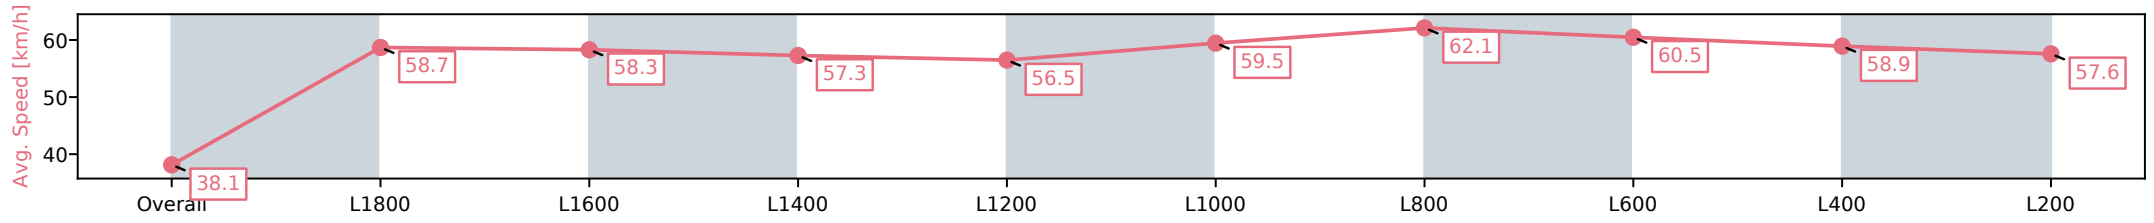

Horse/Jockey Name	STAYING STRONG/Dylan Caboché
Finish Rank	8
Fastest Section Time (Section)	0:11.75 (L800)
Top Speed [km/h] (Section)	62.7 (L800)
Race State	Finished

Morphettville Parks SA - Professional
Race 3: The Fotobase Group Class 2 Handicap - 1950m
11 October 2024 - 4:00PM
Track Rating: Good 4, Weather: Fine, Rail Position: +6m Entire

Section	Overall	L1800	L1600	L1400	L1200	L1000	L800	L600	L400	L200
Section Times	2:05.43 [8] (0:14.21)	1:51.22 [10] (0:12.31)	1:38.91 [10] (0:12.36)	1:26.55 [10] (0:12.60)	1:13.95 [10] (0:12.90)	1:01.05 [10] (0:12.13)	0:48.92 [8] (0:11.75)	0:37.17 [8] (0:12.36)	0:24.81 [11] (0:12.34)	0:12.47 [11] (0:12.47)
Average Speed [km/h]	38.1	58.7	58.3	57.3	56.5	59.5	62.1	60.5	58.9	57.6
Top Speed [km/h]	58.4	59.8	59.7	59.2	57.9	62.1	62.7	61.1	60.0	59.4
Avg. Dist. to Rail [m]	8.1	0.7	0.9	0.8	2.0	4.1	5.6	6.0	7.3	7.8
Avg. Stride Freq. [Hz]	2.2	2.4	2.3	2.3	2.3	2.3	2.4	2.4	2.3	2.3
Avg. Stride Length [m]	4.9	6.9	6.9	6.9	6.9	7.1	7.1	7.0	7.0	6.9

[ ] Ranking at each section and finish
-:-:- No data available at this section
NA No data available