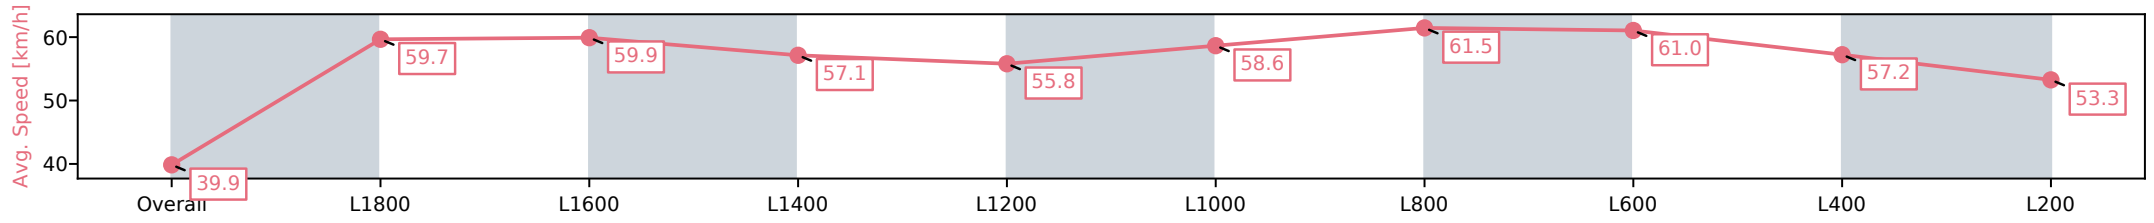

Horse/Jockey Name	EIGHT ON THE DOT/Justin Potter
Finish Rank	9
Fastest Section Time (Section)	0:11.77 (L800)
Top Speed [km/h] (Section)	62.0 (L600)
Race State	Finished

Morphettville Parks SA - Professional
Race 3: The Fotobase Group Class 2 Handicap - 1950m
11 October 2024 - 4:00PM
Track Rating: Good 4, Weather: Fine, Rail Position: +6m Entire

Section	Overall	L1800	L1600	L1400	L1200	L1000	L800	L600	L400	L200
Section Times	2:05.69 [9] (0:13.75)	1:51.94 [5] (0:12.24)	1:39.70 [4] (0:12.04)	1:27.66 [2] (0:12.63)	1:15.03 [2] (0:12.99)	1:02.04 [2] (0:12.27)	0:49.77 [2] (0:11.77)	0:38.00 [2] (0:11.91)	0:26.09 [2] (0:12.62)	0:13.47 [3] (0:13.47)
Average Speed [km/h]	39.9	59.7	59.9	57.1	55.8	58.6	61.5	61.0	57.2	53.3
Top Speed [km/h]	60.2	60.3	60.4	59.1	57.4	60.9	62.0	62.0	60.0	55.4
Avg. Dist. to Rail [m]	11.6	2.8	1.7	0.4	1.0	2.0	1.9	1.7	2.4	2.9
Avg. Stride Freq. [Hz]	2.2	2.3	2.3	2.2	2.2	2.2	2.4	2.4	2.3	2.2
Avg. Stride Length [m]	4.9	7.2	7.3	7.1	6.8	7.0	7.1	7.2	6.9	6.6

Report Created: Fri 11 October 2024 16:47:34 GMT+11 (Note: Timing is based on positional data)

[ ] Ranking at each section and finish
-:-:- No data available at this section
NA No data available