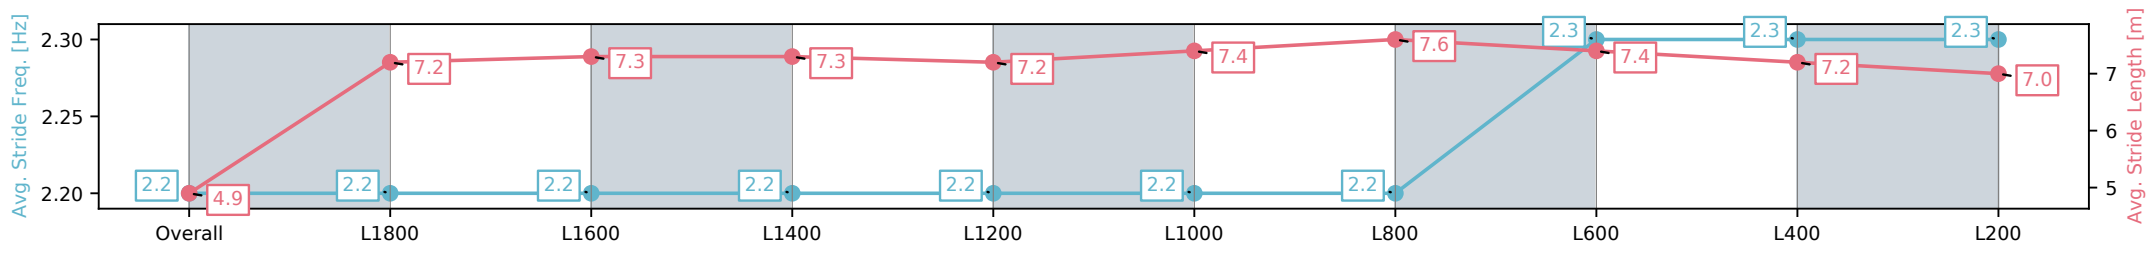

Morphettville Parks SA - Professional
 Race 3: The Fotobase Group Class 2 Handicap - 1950m
 11 October 2024 - 4:00PM
 Track Rating: Good 4, Weather: Fine, Rail Position: +6m Entire

Section	Overall	L1800	L1600	L1400	L1200	L1000	L800	L600	L400	L200
Section Times	2:04.78 [4] (0:13.86)	1:50.92 [7] (0:12.37)	1:38.55 [9] (0:12.51)	1:26.04 [9] (0:12.63)	1:13.41 [9] (0:12.91)	1:00.50 [9] (0:12.28)	0:48.21 [10] (0:11.75)	0:36.46 [9] (0:11.92)	0:24.54 [7] (0:12.07)	0:12.47 [6] (0:12.47)
Average Speed [km/h]	38.9	58.0	57.5	57.0	56.0	58.6	61.5	60.7	59.8	57.5
Top Speed [km/h]	59.1	59.4	59.6	58.9	57.2	61.2	62.0	61.4	60.5	59.1
Avg. Dist. to Rail [m]	5.7	0.8	0.2	0.2	0.8	2.3	1.9	1.0	2.5	4.8
Avg. Stride Freq. [Hz]	2.2	2.2	2.2	2.2	2.2	2.2	2.2	2.3	2.3	2.3
Avg. Stride Length [m]	4.9	7.2	7.3	7.3	7.2	7.4	7.6	7.4	7.2	7.0