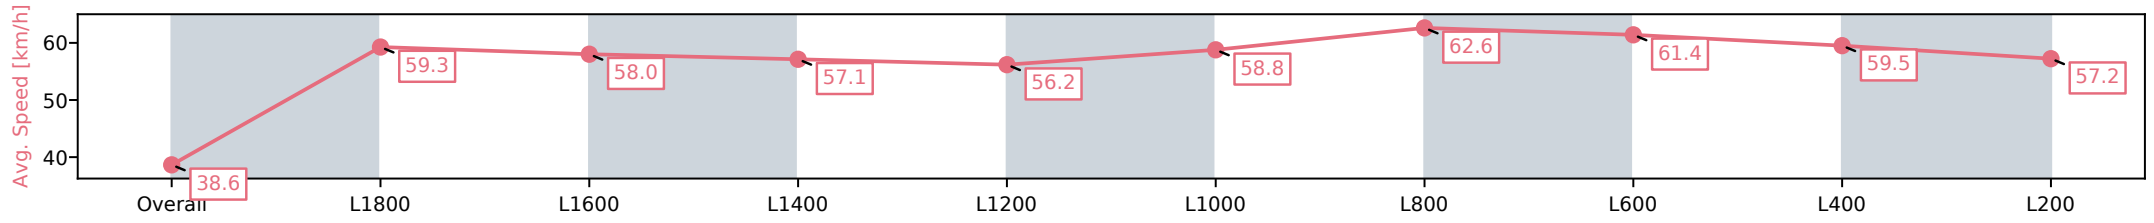

Horse/Jockey Name	SENTIMENTAL FLAME/Kayla Crowther
Finish Rank	5
Fastest Section Time (Section)	0:11.62 (L800)
Top Speed [km/h] (Section)	63.2 (L800)
Race State	Finished

Morphettville Parks SA - Professional
Race 3: The Fotobase Group Class 2 Handicap - 1950m
11 October 2024 - 4:00PM
Track Rating: Good 4, Weather: Fine, Rail Position: +6m Entire

Section	Overall	L1800	L1600	L1400	L1200	L1000	L800	L600	L400	L200
Section Times	2:04.91 [5] (0:14.01)	1:50.90 [9] (0:12.19)	1:38.71 [8] (0:12.43)	1:26.28 [8] (0:12.62)	1:13.66 [7] (0:12.99)	1:00.67 [7] (0:12.28)	0:48.39 [9] (0:11.62)	0:36.77 [6] (0:12.04)	0:24.73 [6] (0:12.20)	0:12.53 [8] (0:12.53)
Average Speed [km/h]	38.6	59.3	58.0	57.1	56.2	58.8	62.6	61.4	59.5	57.2
Top Speed [km/h]	61.0	61.1	58.7	58.2	57.2	60.5	63.2	62.2	60.7	58.3
Avg. Dist. to Rail [m]	7.1	0.7	1.1	1.3	2.4	3.4	4.2	4.4	6.7	9.0
Avg. Stride Freq. [Hz]	2.1	2.2	2.1	2.1	2.1	2.1	2.2	2.2	2.2	2.2
Avg. Stride Length [m]	5.1	7.6	7.6	7.5	7.3	7.5	7.6	7.4	7.3	7.1

[ ] Ranking at each section and finish
-:-:- No data available at this section
NA No data available