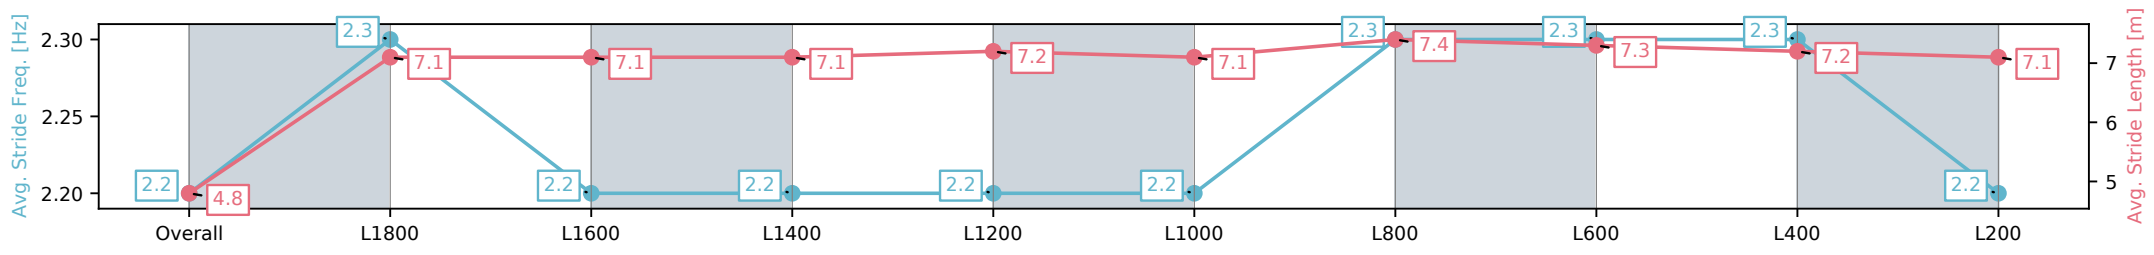

[] Ranking at each section and finish
 -:-:- No data available at this section
 NA No data available

Horse/Jockey Name	SPEC RAIDER/Anna Jordsjo
Finish Rank	6
Fastest Section Time (Section)	0:11.66 (L800)
Top Speed [km/h] (Section)	63.2 (L800)
Race State	Finished

Morphettville Parks SA - Professional
 Race 3: The Fotobase Group Class 2 Handicap - 1950m
 11 October 2024 - 4:00PM
 Track Rating: Good 4, Weather: Fine, Rail Position: +6m Entire

Section	Overall	L1800	L1600	L1400	L1200	L1000	L800	L600	L400	L200
Section Times	2:05.14 [6] (0:14.45)	1:50.69 [11] (0:12.19)	1:38.50 [11] (0:12.55)	1:25.95 [11] (0:12.54)	1:13.41 [11] (0:12.86)	1:00.55 [11] (0:12.20)	0:48.35 [11] (0:11.66)	0:36.69 [10] (0:12.06)	0:24.63 [10] (0:12.15)	0:12.48 [9] (0:12.48)
Average Speed [km/h]	37.6	59.5	57.5	57.5	56.5	59.1	62.4	61.1	59.7	57.4
Top Speed [km/h]	57.7	60.8	59.5	59.5	58.6	62.3	63.2	62.0	60.8	58.9
Avg. Dist. to Rail [m]	9.3	1.5	1.6	1.0	1.8	4.0	4.4	3.7	6.3	9.7
Avg. Stride Freq. [Hz]	2.2	2.3	2.2	2.2	2.2	2.2	2.3	2.3	2.3	2.2
Avg. Stride Length [m]	4.8	7.1	7.1	7.1	7.2	7.1	7.4	7.3	7.2	7.1