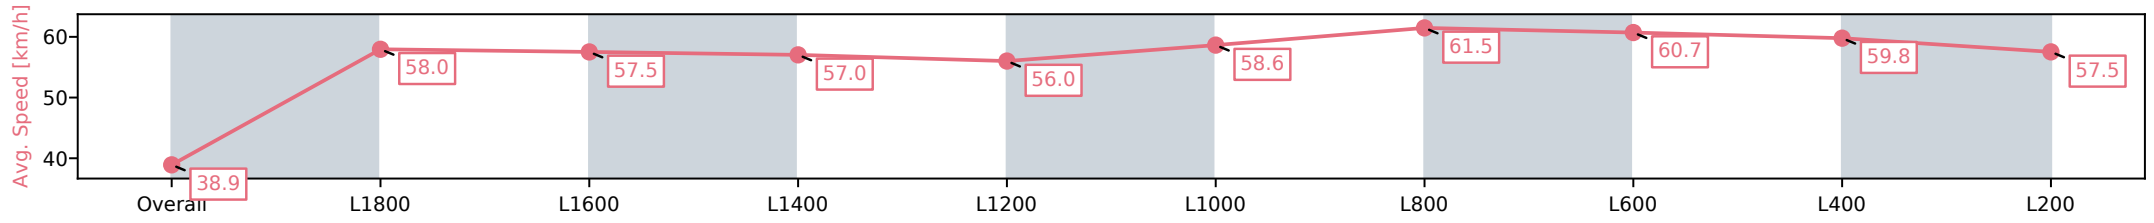

Horse/Jockey Name	D'ISLES/Rochelle Milnes
Finish Rank	4
Fastest Section Time (Section)	0:11.75 (L800)
Top Speed [km/h] (Section)	62.0 (L800)
Race State	Finished

Morphettville Parks SA - Professional
Race 3: The Fotobase Group Class 2 Handicap - 1950m
11 October 2024 - 4:00PM
Track Rating: Good 4, Weather: Fine, Rail Position: +6m Entire

Section	Overall	L1800	L1600	L1400	L1200	L1000	L800	L600	L400	L200
Section Times	2:04.78 [4] (0:13.86)	1:50.92 [7] (0:12.37)	1:38.55 [9] (0:12.51)	1:26.04 [9] (0:12.63)	1:13.41 [9] (0:12.91)	1:00.50 [9] (0:12.28)	0:48.21 [10] (0:11.75)	0:36.46 [9] (0:11.92)	0:24.54 [7] (0:12.07)	0:12.47 [6] (0:12.47)
Average Speed [km/h]	38.9	58.0	57.5	57.0	56.0	58.6	61.5	60.7	59.8	57.5
Top Speed [km/h]	59.1	59.4	59.6	58.9	57.2	61.2	62.0	61.4	60.5	59.1
Avg. Dist. to Rail [m]	5.7	0.8	0.2	0.2	0.8	2.3	1.9	1.0	2.5	4.8
Avg. Stride Freq. [Hz]	2.2	2.2	2.2	2.2	2.2	2.2	2.2	2.3	2.3	2.3
Avg. Stride Length [m]	4.9	7.2	7.3	7.3	7.2	7.4	7.6	7.4	7.2	7.0

[ ] Ranking at each section and finish
-:-:- No data available at this section
NA No data available