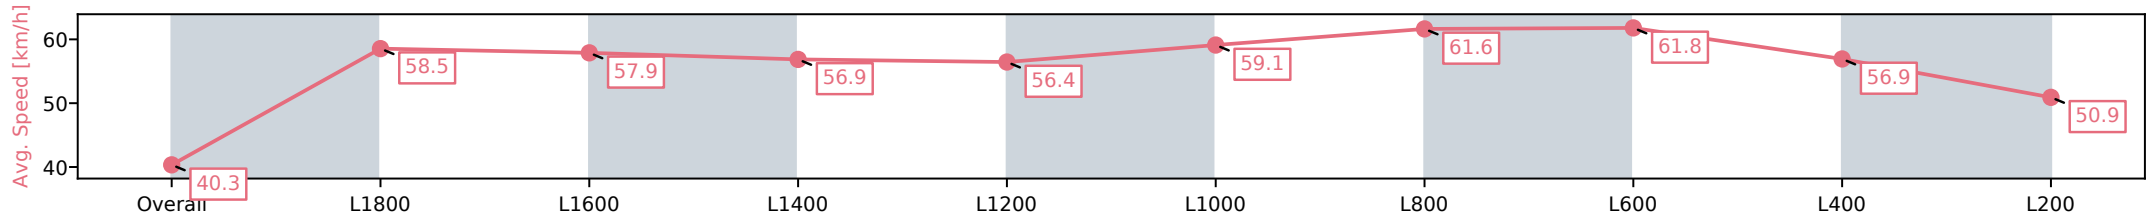

Report Created: Fri 11 October 2024 16:47:35 GMT+11 (Note: Timing is based on positional data)

[] Ranking at each section and finish
 -:-:- No data available at this section
 NA No data available

Horse/Jockey Name	IMPACT A LOT/Teagan Voorham
Finish Rank	11
Fastest Section Time (Section)	0:11.79 (L800)
Top Speed [km/h] (Section)	62.6 (L600)
Race State	Finished

Morphettville Parks SA - Professional
 Race 3: The Fotobase Group Class 2 Handicap - 1950m
 11 October 2024 - 4:00PM
 Track Rating: Good 4, Weather: Fine, Rail Position: +6m Entire

Section	Overall	L1800	L1600	L1400	L1200	L1000	L800	L600	L400	L200
Section Times	2:06.36 [11] (0:13.45)	1:52.91 [2] (0:12.39)	1:40.52 [2] (0:12.44)	1:28.08 [4] (0:12.68)	1:15.40 [4] (0:12.84)	1:02.56 [4] (0:12.18)	0:50.38 [3] (0:11.79)	0:38.59 [3] (0:11.80)	0:26.79 [1] (0:12.71)	0:14.08 [4] (0:14.08)
Average Speed [km/h]	40.3	58.5	57.9	56.9	56.4	59.1	61.6	61.8	56.9	50.9
Top Speed [km/h]	60.8	60.8	59.2	58.5	58.0	61.3	62.0	62.6	60.3	53.9
Avg. Dist. to Rail [m]	8.7	1.2	0.7	0.9	1.2	2.8	2.7	2.4	3.1	4.1
Avg. Stride Freq. [Hz]	2.2	2.2	2.2	2.1	2.1	2.2	2.3	2.3	2.2	2.1
Avg. Stride Length [m]	5.1	7.4	7.4	7.4	7.4	7.6	7.3	7.3	6.8	6.5