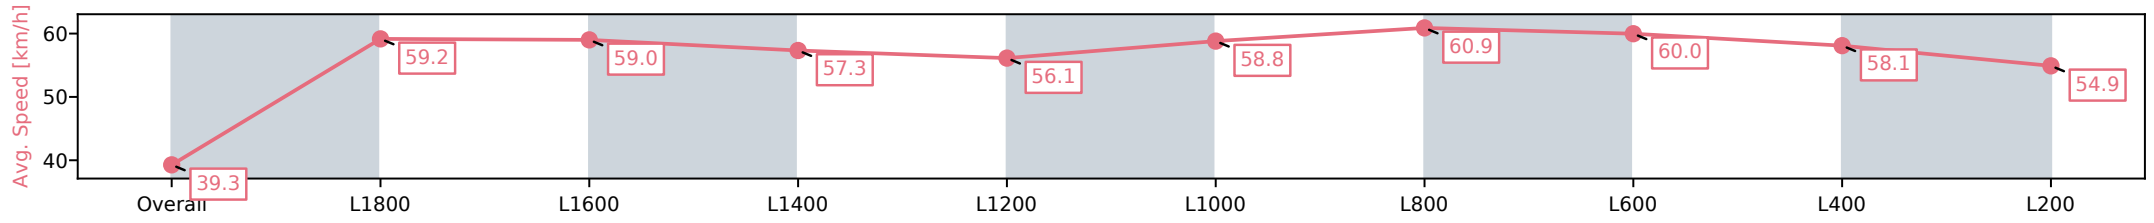

Morphettville Parks SA - Professional
 Race 3: The Fotobase Group Class 2 Handicap - 1950m
 11 October 2024 - 4:00PM
 Track Rating: Good 4, Weather: Fine, Rail Position: +6m Entire

Section	Overall	L1800	L1600	L1400	L1200	L1000	L800	L600	L400	L200
Section Times	2:05.99 [10] (0:13.89)	1:52.10 [8] (0:12.30)	1:39.80 [7] (0:12.24)	1:27.56 [5] (0:12.60)	1:14.96 [5] (0:12.98)	1:01.98 [5] (0:12.28)	0:49.70 [5] (0:11.92)	0:37.78 [7] (0:12.25)	0:25.53 [9] (0:12.47)	0:13.06 [10] (0:13.06)
Average Speed [km/h]	39.3	59.2	59.0	57.3	56.1	58.8	60.9	60.0	58.1	54.9
Top Speed [km/h]	59.4	60.3	60.1	59.9	57.0	59.7	61.5	60.7	59.3	57.2
Avg. Dist. to Rail [m]	9.6	2.0	2.1	1.7	2.4	3.3	3.5	3.3	4.6	6.3
Avg. Stride Freq. [Hz]	2.3	2.5	2.5	2.4	2.4	2.4	2.5	2.5	2.5	2.4
Avg. Stride Length [m]	4.8	6.6	6.6	6.6	6.5	6.6	6.9	6.7	6.5	6.3