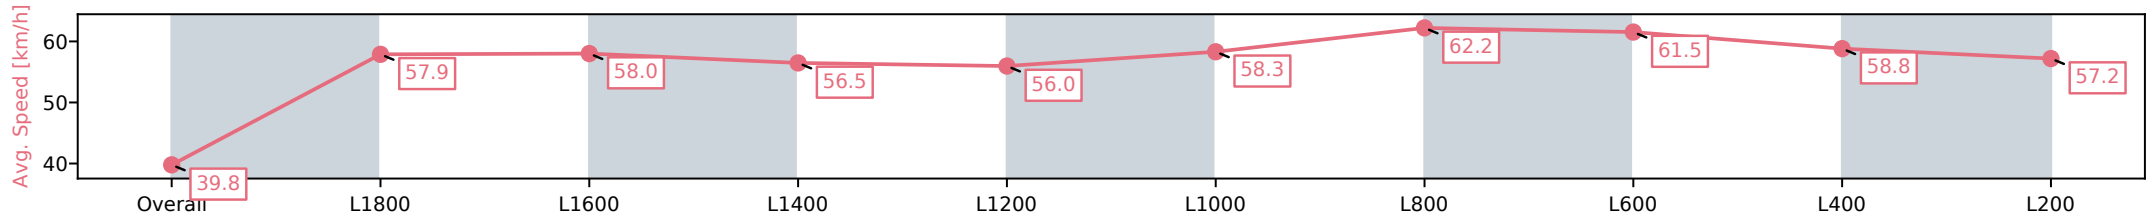

Horse/Jockey Name	SALUTE THE STARS/Margaret Collett
Finish Rank	3
Fastest Section Time (Section)	0:11.62 (L800)
Top Speed [km/h] (Section)	63.1 (L800)
Race State	Finished

Morphettville Parks SA - Professional
Race 3: The Fotobase Group Class 2 Handicap - 1950m
11 October 2024 - 4:00PM
Track Rating: Good 4, Weather: Fine, Rail Position: +6m Entire

Section	Overall	L1800	L1600	L1400	L1200	L1000	L800	L600	L400	L200
Section Times	2:04.69 [3] (0:13.57)	1:51.11 [3] (0:12.45)	1:38.66 [5] (0:12.41)	1:26.25 [6] (0:12.76)	1:13.49 [6] (0:12.87)	1:00.62 [6] (0:12.35)	0:48.27 [6] (0:11.62)	0:36.65 [5] (0:11.83)	0:24.82 [5] (0:12.28)	0:12.53 [2] (0:12.53)
Average Speed [km/h]	39.8	57.9	58.0	56.5	56.0	58.3	62.2	61.5	58.8	57.2
Top Speed [km/h]	59.3	59.4	59.9	57.9	56.7	61.0	63.1	61.7	61.4	58.4
Avg. Dist. to Rail [m]	6.4	0.2	0.1	0.2	0.3	1.1	0.9	1.9	4.5	7.4
Avg. Stride Freq. [Hz]	2.1	2.3	2.3	2.2	2.2	2.2	2.3	2.3	2.3	2.2
Avg. Stride Length [m]	5.2	7.1	7.1	7.0	7.0	7.2	7.2	7.2	6.9	7.0

[ ] Ranking at each section and finish
-:-:- No data available at this section
NA No data available