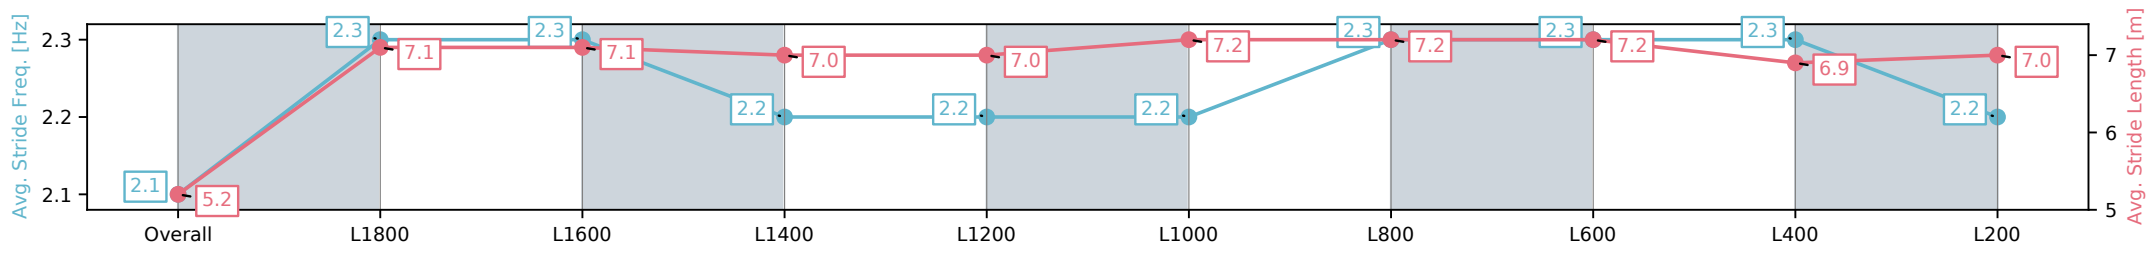

- [] Ranking at each section and finish
- :-:- No data available at this section
- NA No data available

Horse/Jockey Name	SALUTE THE STARS/Margaret Collett
Finish Rank	3
Fastest Section Time (Section)	0:11.62 (L800)
Top Speed [km/h] (Section)	63.1 (L800)
Race State	Finished

Morphettville Parks SA - Professional
 Race 3: The Fotobase Group Class 2 Handicap - 1950m
 11 October 2024 - 4:00PM
 Track Rating: Good 4, Weather: Fine, Rail Position: +6m Entire

Section	Overall	L1800	L1600	L1400	L1200	L1000	L800	L600	L400	L200
Section Times	2:04.69 [3] (0:13.57)	1:51.11 [3] (0:12.45)	1:38.66 [5] (0:12.41)	1:26.25 [6] (0:12.76)	1:13.49 [6] (0:12.87)	1:00.62 [6] (0:12.35)	0:48.27 [6] (0:11.62)	0:36.65 [5] (0:11.83)	0:24.82 [5] (0:12.28)	0:12.53 [2] (0:12.53)
Average Speed [km/h]	39.8	57.9	58.0	56.5	56.0	58.3	62.2	61.5	58.8	57.2
Top Speed [km/h]	59.3	59.4	59.9	57.9	56.7	61.0	63.1	61.7	61.4	58.4
Avg. Dist. to Rail [m]	6.4	0.2	0.1	0.2	0.3	1.1	0.9	1.9	4.5	7.4
Avg. Stride Freq. [Hz]	2.1	2.3	2.3	2.2	2.2	2.2	2.3	2.3	2.3	2.2
Avg. Stride Length [m]	5.2	7.1	7.1	7.0	7.0	7.2	7.2	7.2	6.9	7.0