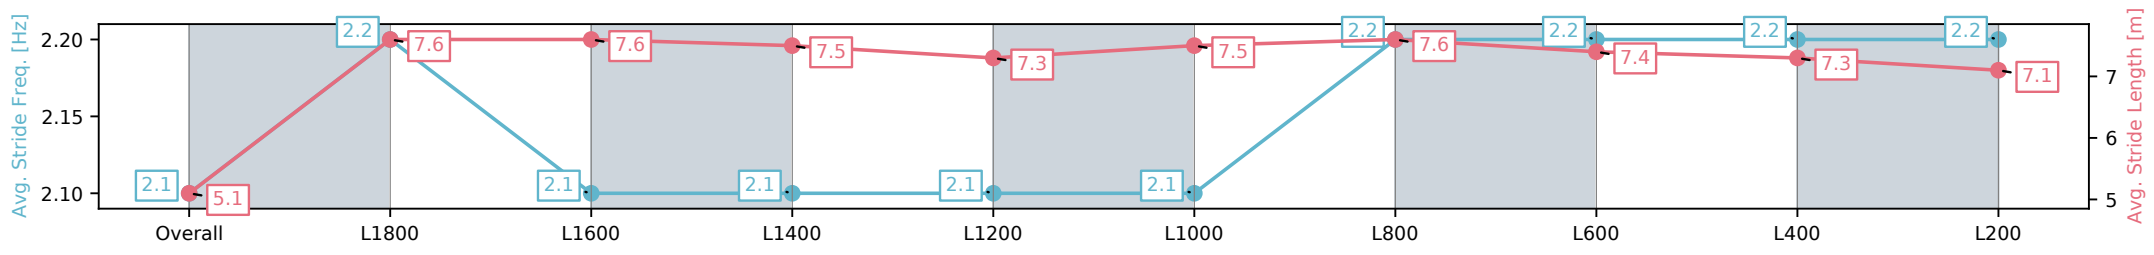

[] Ranking at each section and finish
 -:-:- No data available at this section
 NA No data available

Horse/Jockey Name	SENTIMENTAL FLAME/Kayla Crowther
Finish Rank	5
Fastest Section Time (Section)	0:11.62 (L800)
Top Speed [km/h] (Section)	63.2 (L800)
Race State	Finished

Morphettville Parks SA - Professional
 Race 3: The Fotobase Group Class 2 Handicap - 1950m
 11 October 2024 - 4:00PM
 Track Rating: Good 4, Weather: Fine, Rail Position: +6m Entire

Section	Overall	L1800	L1600	L1400	L1200	L1000	L800	L600	L400	L200
Section Times	2:04.91 [5] (0:14.01)	1:50.90 [9] (0:12.19)	1:38.71 [8] (0:12.43)	1:26.28 [8] (0:12.62)	1:13.66 [7] (0:12.99)	1:00.67 [7] (0:12.28)	0:48.39 [9] (0:11.62)	0:36.77 [6] (0:12.04)	0:24.73 [6] (0:12.20)	0:12.53 [8] (0:12.53)
Average Speed [km/h]	38.6	59.3	58.0	57.1	56.2	58.8	62.6	61.4	59.5	57.2
Top Speed [km/h]	61.0	61.1	58.7	58.2	57.2	60.5	63.2	62.2	60.7	58.3
Avg. Dist. to Rail [m]	7.1	0.7	1.1	1.3	2.4	3.4	4.2	4.4	6.7	9.0
Avg. Stride Freq. [Hz]	2.1	2.2	2.1	2.1	2.1	2.1	2.2	2.2	2.2	2.2
Avg. Stride Length [m]	5.1	7.6	7.6	7.5	7.3	7.5	7.6	7.4	7.3	7.1