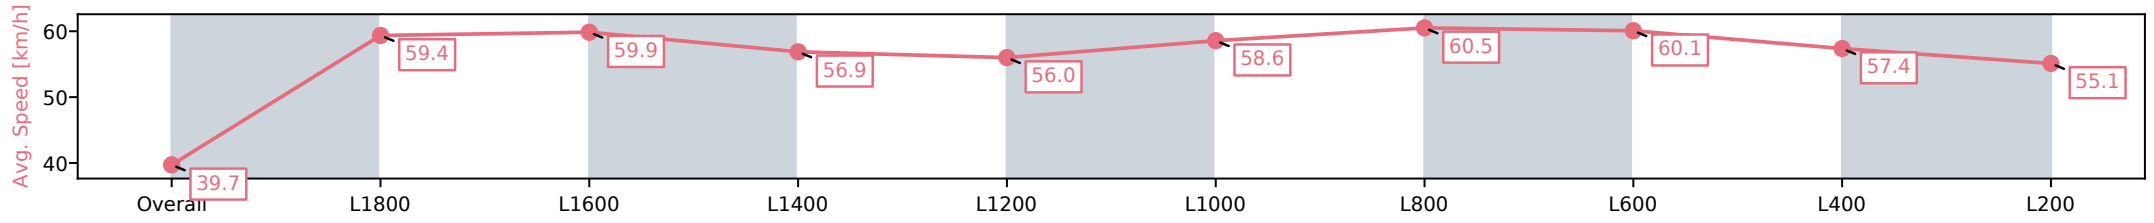

Horse/Jockey Name	SCAMSTER/Taylor Johnstone
Finish Rank	7
Fastest Section Time (Section)	0:11.96 (L800)
Top Speed [km/h] (Section)	61.1 (L1600)
Race State	Finished

Morphettville Parks SA - Professional
Race 3: The Fotobase Group Class 2 Handicap - 1950m
11 October 2024 - 4:00PM
Track Rating: Good 4, Weather: Fine, Rail Position: +6m Entire

Section	Overall	L1800	L1600	L1400	L1200	L1000	L800	L600	L400	L200
Section Times	2:05.39 [7] (0:13.69)	1:51.70 [4] (0:12.17)	1:39.53 [3] (0:12.04)	1:27.49 [1] (0:12.63)	1:14.86 [1] (0:12.88)	1:01.98 [1] (0:12.31)	0:49.67 [1] (0:11.96)	0:37.71 [1] (0:12.12)	0:25.59 [4] (0:12.56)	0:13.02 [7] (0:13.02)
Average Speed [km/h]	39.7	59.4	59.9	56.9	56.0	58.6	60.5	60.1	57.4	55.1
Top Speed [km/h]	60.4	60.3	61.1	57.9	56.7	60.0	60.9	60.7	59.4	56.5
Avg. Dist. to Rail [m]	8.7	0.8	0.5	0.8	0.6	1.6	1.7	1.9	1.1	1.7
Avg. Stride Freq. [Hz]	2.2	2.3	2.3	2.2	2.2	2.2	2.3	2.3	2.3	2.3
Avg. Stride Length [m]	5.0	7.2	7.2	7.0	7.0	7.1	7.1	7.0	6.8	6.7

[ ] Ranking at each section and finish
-:-:- No data available at this section
NA No data available