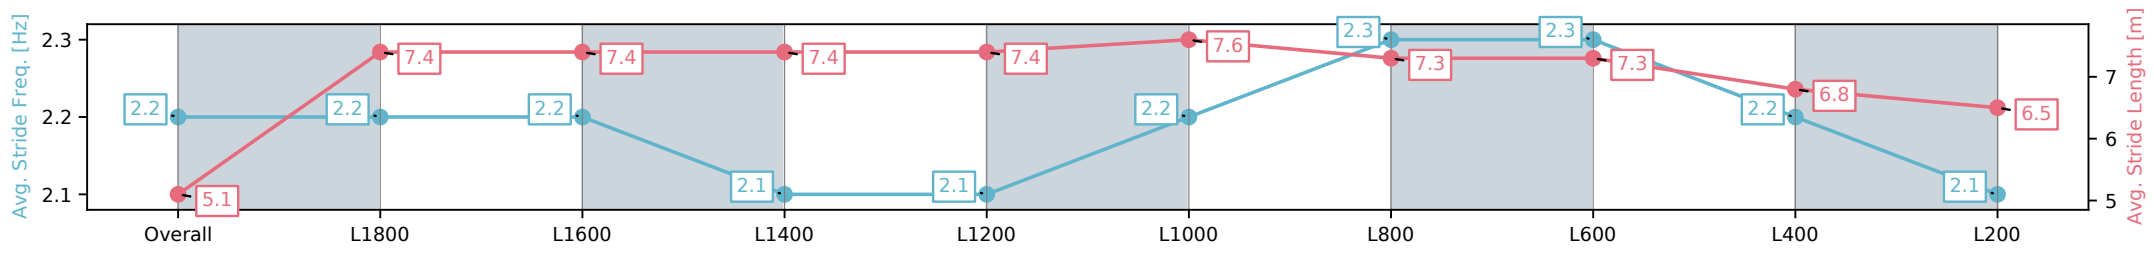

Morphettville Parks SA - Professional
 Race 3: The Fotobase Group Class 2 Handicap - 1950m
 11 October 2024 - 4:00PM
 Track Rating: Good 4, Weather: Fine, Rail Position: +6m Entire

Section	Overall	L1800	L1600	L1400	L1200	L1000	L800	L600	L400	L200
Section Times	2:05.99 [10] (0:13.89)	1:52.10 [8] (0:12.30)	1:39.80 [7] (0:12.24)	1:27.56 [5] (0:12.60)	1:14.96 [5] (0:12.98)	1:01.98 [5] (0:12.28)	0:49.70 [5] (0:11.92)	0:37.78 [7] (0:12.25)	0:25.53 [9] (0:12.47)	0:13.06 [10] (0:13.06)
Average Speed [km/h]	39.3	59.2	59.0	57.3	56.1	58.8	60.9	60.0	58.1	54.9
Top Speed [km/h]	59.4	60.3	60.1	59.9	57.0	59.7	61.5	60.7	59.3	57.2
Avg. Dist. to Rail [m]	9.6	2.0	2.1	1.7	2.4	3.3	3.5	3.3	4.6	6.3
Avg. Stride Freq. [Hz]	2.3	2.5	2.5	2.4	2.4	2.4	2.5	2.5	2.5	2.4
Avg. Stride Length [m]	4.8	6.6	6.6	6.6	6.5	6.6	6.9	6.7	6.5	6.3

Report Created: Fri 11 October 2024 16:47:35 GMT+11 (Note: Timing is based on positional data)

[] Ranking at each section and finish
 -:-:- No data available at this section
 NA No data available

Horse/Jockey Name	IMPACT A LOT/Teagan Voorham
Finish Rank	11
Fastest Section Time (Section)	0:11.79 (L800)
Top Speed [km/h] (Section)	62.6 (L600)
Race State	Finished

Morphettville Parks SA - Professional
 Race 3: The Fotobase Group Class 2 Handicap - 1950m
 11 October 2024 - 4:00PM
 Track Rating: Good 4, Weather: Fine, Rail Position: +6m Entire

Section	Overall	L1800	L1600	L1400	L1200	L1000	L800	L600	L400	L200
Section Times	2:06.36 [11] (0:13.45)	1:52.91 [2] (0:12.39)	1:40.52 [2] (0:12.44)	1:28.08 [4] (0:12.68)	1:15.40 [4] (0:12.84)	1:02.56 [4] (0:12.18)	0:50.38 [3] (0:11.79)	0:38.59 [3] (0:11.80)	0:26.79 [1] (0:12.71)	0:14.08 [4] (0:14.08)
Average Speed [km/h]	40.3	58.5	57.9	56.9	56.4	59.1	61.6	61.8	56.9	50.9
Top Speed [km/h]	60.8	60.8	59.2	58.5	58.0	61.3	62.0	62.6	60.3	53.9
Avg. Dist. to Rail [m]	8.7	1.2	0.7	0.9	1.2	2.8	2.7	2.4	3.1	4.1
Avg. Stride Freq. [Hz]	2.2	2.2	2.2	2.1	2.1	2.2	2.3	2.3	2.2	2.1
Avg. Stride Length [m]	5.1	7.4	7.4	7.4	7.4	7.6	7.3	7.3	6.8	6.5