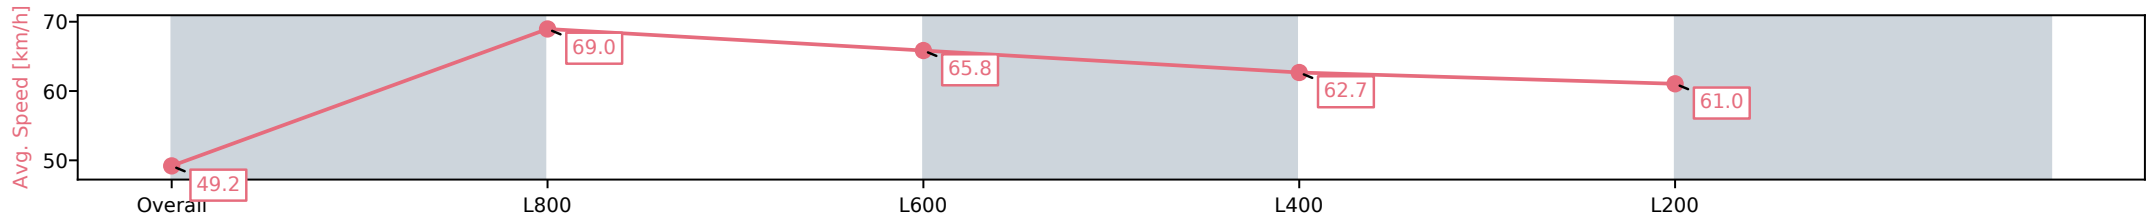

Morphettville Parks SA - Professional

Race 2: Thomas Farms Maiden Plate - 1000m

11 October 2024 - 3:20PM

Track Rating: Good 4, Weather: Fine, Rail Position: +6m Entire

Section	Overall	L800	L600	L400	L200
Section Times	0:59.22 [2] (0:14.66)	0:44.56 [11] (0:10.43)	0:34.13 [10] (0:10.88)	0:23.25 [7] (0:11.49)	0:11.76 [5] (0:11.76)
Average Speed [km/h]	49.2	69.0	65.8	62.7	61.0
Top Speed [km/h]	70.0	70.6	66.8	65.1	63.0
Avg. Dist. to Rail [m]	5.9	0.6	0.8	1.0	3.6
Avg. Stride Freq. [Hz]	2.4	2.5	2.4	2.4	2.4
Avg. Stride Length [m]	5.8	7.7	7.6	7.3	7.0