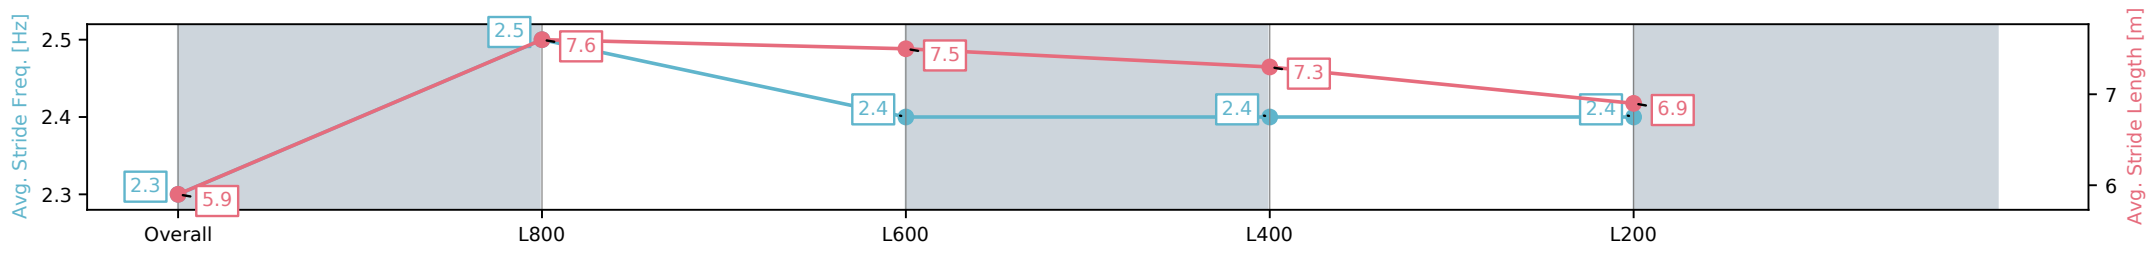

Race 2: Thomas Farms Maiden Plate - 1000m

11 October 2024 - 3:20PM

Track Rating: Good 4, Weather: Fine, Rail Position: +6m Entire

Section	Overall	L800	L600	L400	L200
Section Times	0:59.14 [1] (0:14.56)	0:44.58 [9] (0:10.45)	0:34.13 [7] (0:11.06)	0:23.07 [10] (0:11.43)	0:11.64 [7] (0:11.64)
Average Speed [km/h]	49.4	69.3	65.5	63.2	61.7
Top Speed [km/h]	70.9	70.5	66.8	64.3	64.5
Avg. Dist. to Rail [m]	4.5	2.4	1.0	2.0	2.9
Avg. Stride Freq. [Hz]	2.3	2.5	2.4	2.4	2.4
Avg. Stride Length [m]	5.9	7.6	7.5	7.3	6.9