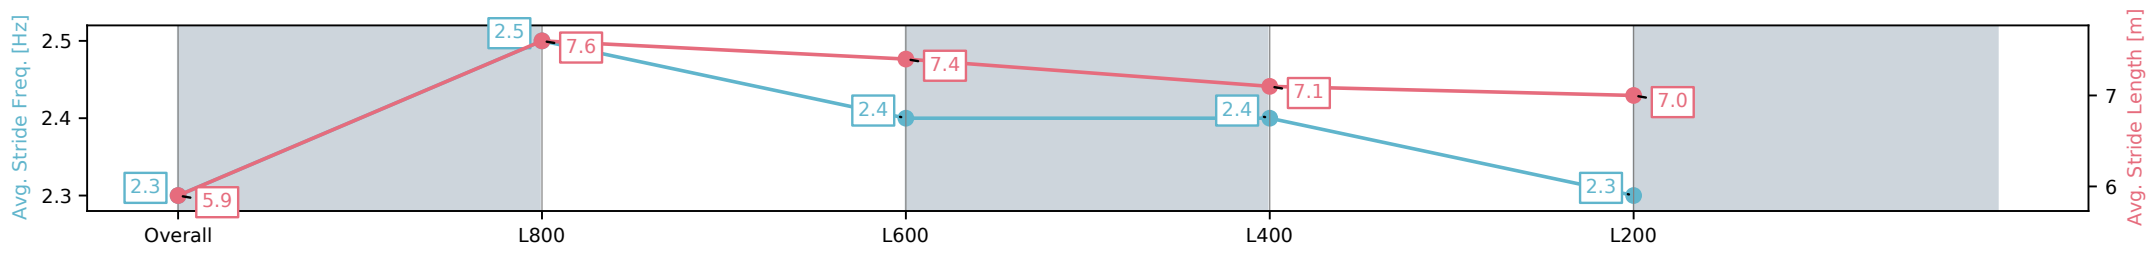

Morphettville Parks SA - Professional

Race 2: Thomas Farms Maiden Plate - 1000m

11 October 2024 - 3:20PM

Track Rating: Good 4, Weather: Fine, Rail Position: +6m Entire

Section	Overall	L800	L600	L400	L200
Section Times	1:00.33 [11] (0:14.35)	0:45.98 [5] (0:10.55)	0:35.43 [6] (0:11.12)	0:24.31 [9] (0:11.92)	0:12.39 [11] (0:12.39)
Average Speed [km/h]	50.2	69.0	65.5	60.8	57.8
Top Speed [km/h]	70.2	69.4	66.7	63.6	60.0
Avg. Dist. to Rail [m]	7.1	4.3	1.8	4.8	9.9
Avg. Stride Freq. [Hz]	2.3	2.5	2.4	2.4	2.3
Avg. Stride Length [m]	5.9	7.6	7.4	7.1	7.0