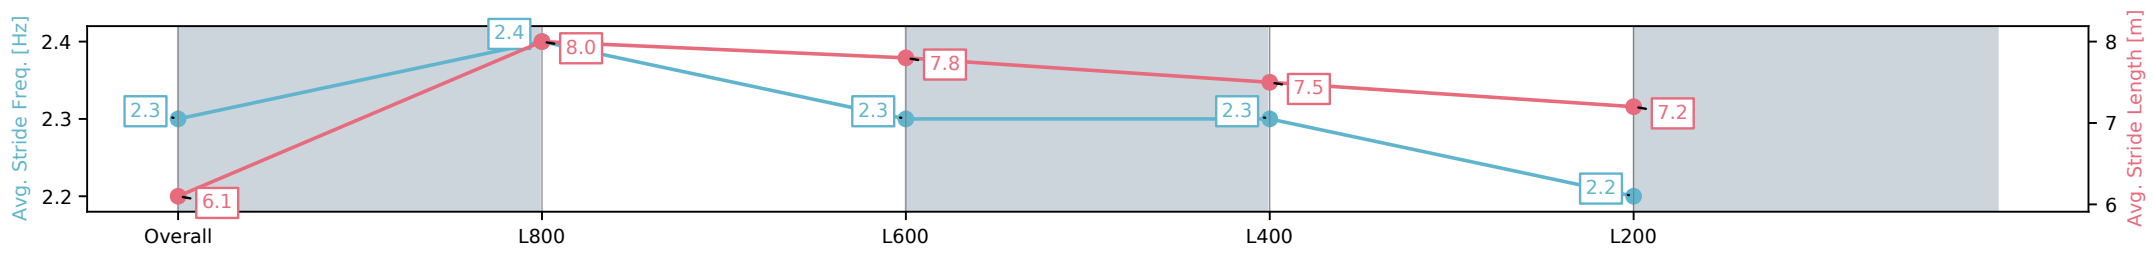

Morphettville Parks SA - Professional

Race 2: Thomas Farms Maiden Plate - 1000m

11 October 2024 - 3:20PM

Track Rating: Good 4, Weather: Fine, Rail Position: +6m Entire

Section	Overall	L800	L600	L400	L200
Section Times	1:00.00 [9] (0:14.22)	0:45.78 [4] (0:10.50)	0:35.28 [3] (0:11.07)	0:24.21 [4] (0:11.68)	0:12.53 [6] (0:12.53)
Average Speed [km/h]	50.7	68.9	65.6	61.7	57.4
Top Speed [km/h]	69.8	70.6	65.8	63.5	60.1
Avg. Dist. to Rail [m]	5.8	3.5	1.1	2.4	4.0
Avg. Stride Freq. [Hz]	2.3	2.4	2.3	2.3	2.2
Avg. Stride Length [m]	6.1	8.0	7.8	7.5	7.2