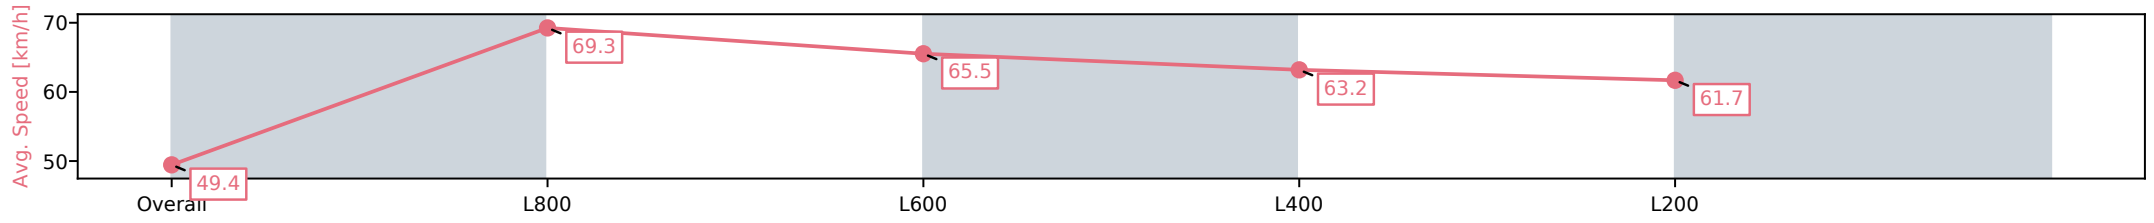

Race 2: Thomas Farms Maiden Plate - 1000m

11 October 2024 - 3:20PM

Track Rating: Good 4, Weather: Fine, Rail Position: +6m Entire

Section	Overall	L800	L600	L400	L200
Section Times	0:59.14 [1] (0:14.56)	0:44.58 [9] (0:10.45)	0:34.13 [7] (0:11.06)	0:23.07 [10] (0:11.43)	0:11.64 [7] (0:11.64)
Average Speed [km/h]	49.4	69.3	65.5	63.2	61.7
Top Speed [km/h]	70.9	70.5	66.8	64.3	64.5
Avg. Dist. to Rail [m]	4.5	2.4	1.0	2.0	2.9
Avg. Stride Freq. [Hz]	2.3	2.5	2.4	2.4	2.4
Avg. Stride Length [m]	5.9	7.6	7.5	7.3	6.9