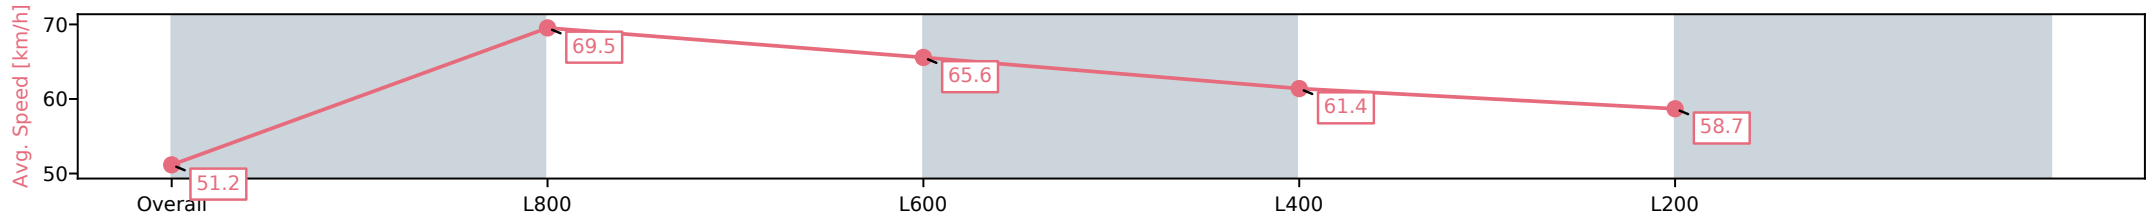

Morphettville Parks SA - Professional

Race 2: Thomas Farms Maiden Plate - 1000m

11 October 2024 - 3:20PM

Track Rating: Good 4, Weather: Fine, Rail Position: +6m Entire

Section	Overall	L800	L600	L400	L200
Section Times	0:59.54 [6] (0:14.07)	0:45.47 [2] (0:10.44)	0:35.03 [2] (0:11.06)	0:23.97 [2] (0:11.76)	0:12.21 [2] (0:12.21)
Average Speed [km/h]	51.2	69.5	65.6	61.4	58.7
Top Speed [km/h]	69.5	70.2	67.9	62.8	61.2
Avg. Dist. to Rail [m]	4.0	3.0	1.5	1.6	2.1
Avg. Stride Freq. [Hz]	2.4	2.5	2.4	2.4	2.4
Avg. Stride Length [m]	5.9	7.6	7.5	7.2	6.9