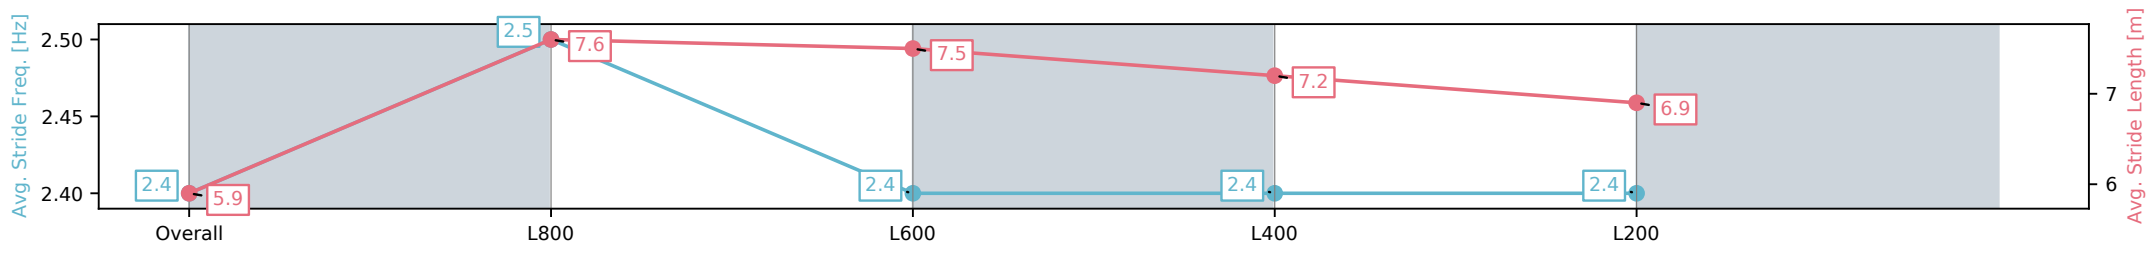

Morphettville Parks SA - Professional

Race 2: Thomas Farms Maiden Plate - 1000m

11 October 2024 - 3:20PM

Track Rating: Good 4, Weather: Fine, Rail Position: +6m Entire

Section	Overall	L800	L600	L400	L200
Section Times	0:59.54 [6] (0:14.07)	0:45.47 [2] (0:10.44)	0:35.03 [2] (0:11.06)	0:23.97 [2] (0:11.76)	0:12.21 [2] (0:12.21)
Average Speed [km/h]	51.2	69.5	65.6	61.4	58.7
Top Speed [km/h]	69.5	70.2	67.9	62.8	61.2
Avg. Dist. to Rail [m]	4.0	3.0	1.5	1.6	2.1
Avg. Stride Freq. [Hz]	2.4	2.5	2.4	2.4	2.4
Avg. Stride Length [m]	5.9	7.6	7.5	7.2	6.9