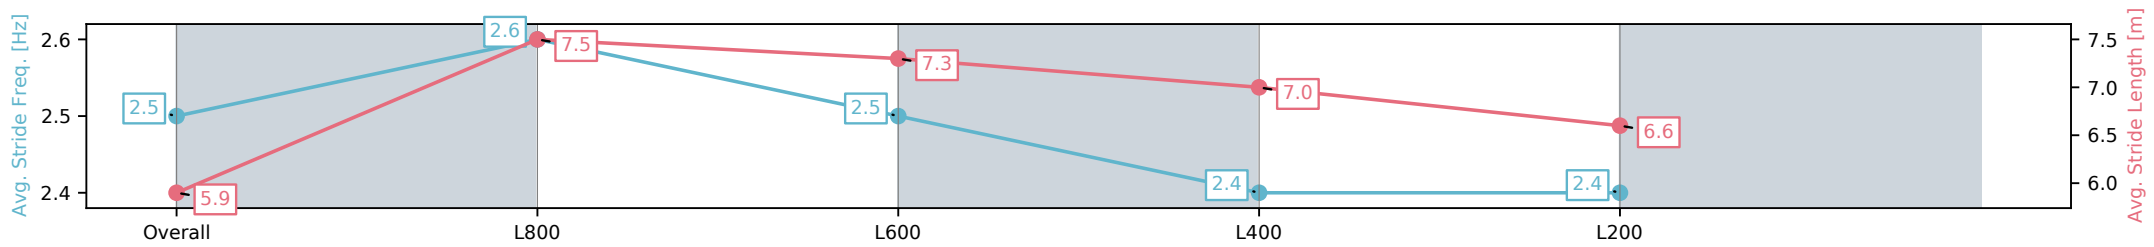

Morphettville Parks SA - Professional

Race 2: Thomas Farms Maiden Plate - 1000m

11 October 2024 - 3:20PM

Track Rating: Good 4, Weather: Fine, Rail Position: +6m Entire

Section	Overall	L800	L600	L400	L200
Section Times	1:00.10 [10] (0:13.98)	0:46.12 [1] (0:10.31)	0:35.81 [1] (0:11.03)	0:24.78 [1] (0:11.94)	0:12.84 [1] (0:12.84)
Average Speed [km/h]	51.5	70.0	65.3	60.4	55.8
Top Speed [km/h]	70.9	70.9	67.6	62.9	60.2
Avg. Dist. to Rail [m]	8.4	1.3	0.5	0.8	2.1
Avg. Stride Freq. [Hz]	2.5	2.6	2.5	2.4	2.4
Avg. Stride Length [m]	5.9	7.5	7.3	7.0	6.6