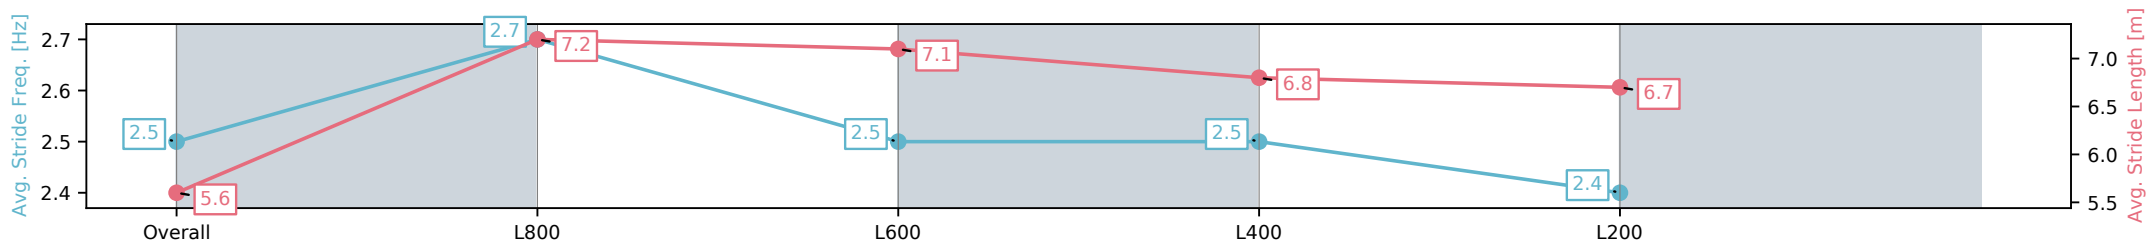

Morphettville Parks SA - Professional

Race 2: Thomas Farms Maiden Plate - 1000m

11 October 2024 - 3:20PM

Track Rating: Good 4, Weather: Fine, Rail Position: +6m Entire

Section	Overall	L800	L600	L400	L200
Section Times	0:59.63 [7] (0:14.40)	0:45.23 [6] (0:10.35)	0:34.88 [4] (0:10.96)	0:23.92 [3] (0:11.71)	0:12.21 [4] (0:12.21)
Average Speed [km/h]	50.0	69.2	64.6	61.5	58.8
Top Speed [km/h]	70.8	70.8	66.5	63.5	60.0
Avg. Dist. to Rail [m]	1.5	0.8	2.5	0.5	3.2
Avg. Stride Freq. [Hz]	2.5	2.7	2.5	2.5	2.4
Avg. Stride Length [m]	5.6	7.2	7.1	6.8	6.7