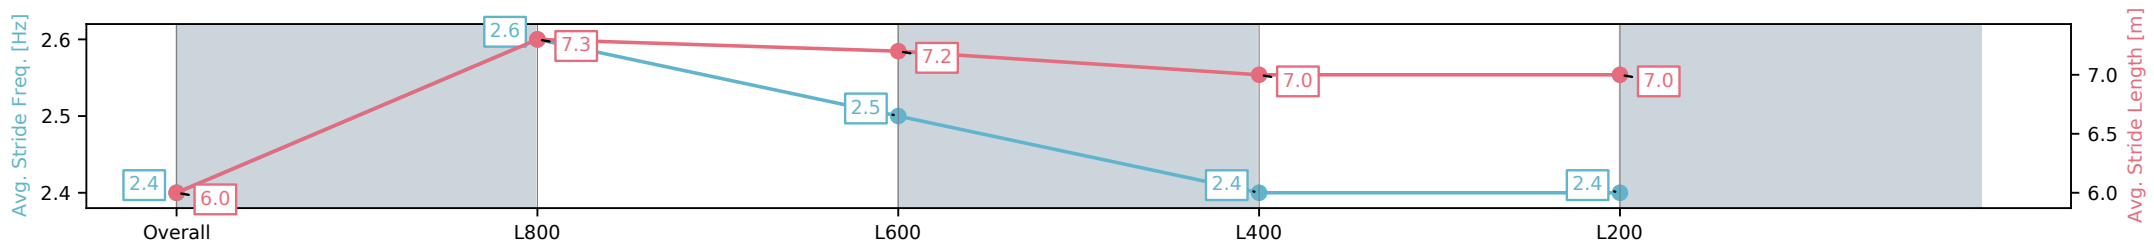

Morphettville Parks SA - Professional

Race 2: Thomas Farms Maiden Plate - 1000m

11 October 2024 - 3:20PM

Track Rating: Good 4, Weather: Fine, Rail Position: +6m Entire

Section	Overall	L800	L600	L400	L200
Section Times	0:59.27 [3] (0:14.19)	0:45.08 [3] (0:10.60)	0:34.48 [5] (0:11.14)	0:23.34 [5] (0:11.72)	0:11.62 [9] (0:11.62)
Average Speed [km/h]	50.8	67.8	64.6	61.3	61.7
Top Speed [km/h]	69.1	69.2	66.6	64.8	62.5
Avg. Dist. to Rail [m]	1.6	0.4	0.2	0.3	0.6
Avg. Stride Freq. [Hz]	2.4	2.6	2.5	2.4	2.4
Avg. Stride Length [m]	6.0	7.3	7.2	7.0	7.0