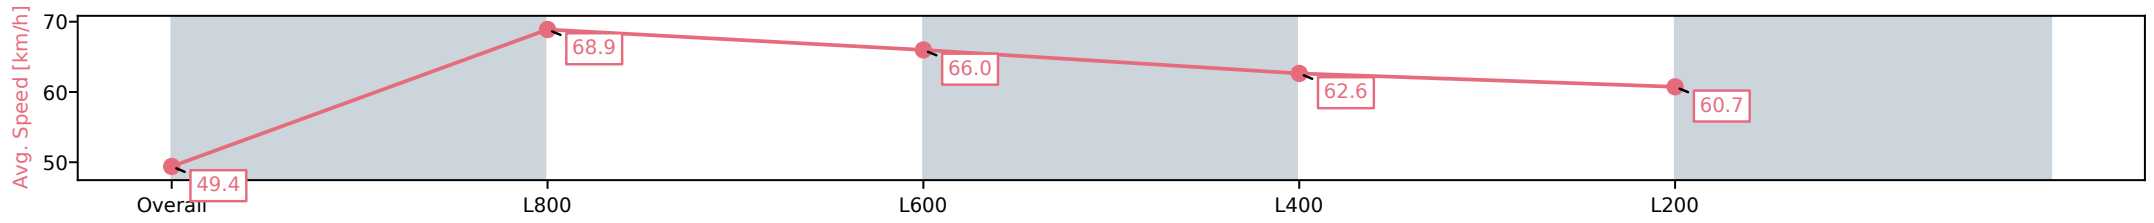

Morphettville Parks SA - Professional

Race 2: Thomas Farms Maiden Plate - 1000m

11 October 2024 - 3:20PM

Track Rating: Good 4, Weather: Fine, Rail Position: +6m Entire

Section	Overall	L800	L600	L400	L200
Section Times	0:59.33 [5] (0:14.56)	0:44.76 [10] (0:10.46)	0:34.30 [8] (0:10.94)	0:23.36 [6] (0:11.55)	0:11.81 [8] (0:11.81)
Average Speed [km/h]	49.4	68.9	66.0	62.6	60.7
Top Speed [km/h]	66.4	69.6	67.0	65.0	63.1
Avg. Dist. to Rail [m]	4.0	1.3	0.5	3.6	7.2
Avg. Stride Freq. [Hz]	2.3	2.4	2.4	2.3	2.3
Avg. Stride Length [m]	6.1	7.8	7.6	7.5	7.2