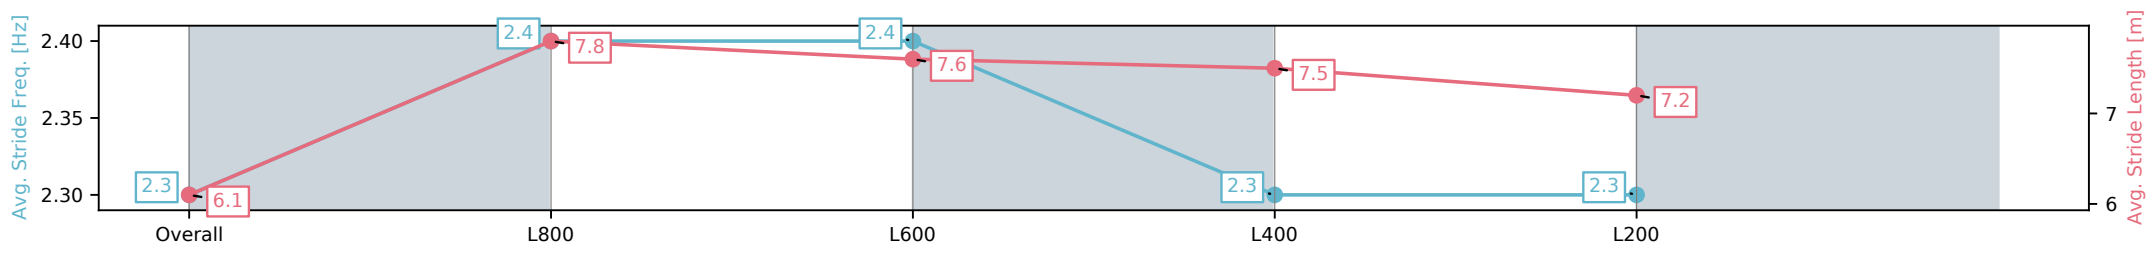

Morphettville Parks SA - Professional

Race 2: Thomas Farms Maiden Plate - 1000m

11 October 2024 - 3:20PM

Track Rating: Good 4, Weather: Fine, Rail Position: +6m Entire

Section	Overall	L800	L600	L400	L200
Section Times	0:59.33 [5] (0:14.56)	0:44.76 [10] (0:10.46)	0:34.30 [8] (0:10.94)	0:23.36 [6] (0:11.55)	0:11.81 [8] (0:11.81)
Average Speed [km/h]	49.4	68.9	66.0	62.6	60.7
Top Speed [km/h]	66.4	69.6	67.0	65.0	63.1
Avg. Dist. to Rail [m]	4.0	1.3	0.5	3.6	7.2
Avg. Stride Freq. [Hz]	2.3	2.4	2.4	2.3	2.3
Avg. Stride Length [m]	6.1	7.8	7.6	7.5	7.2