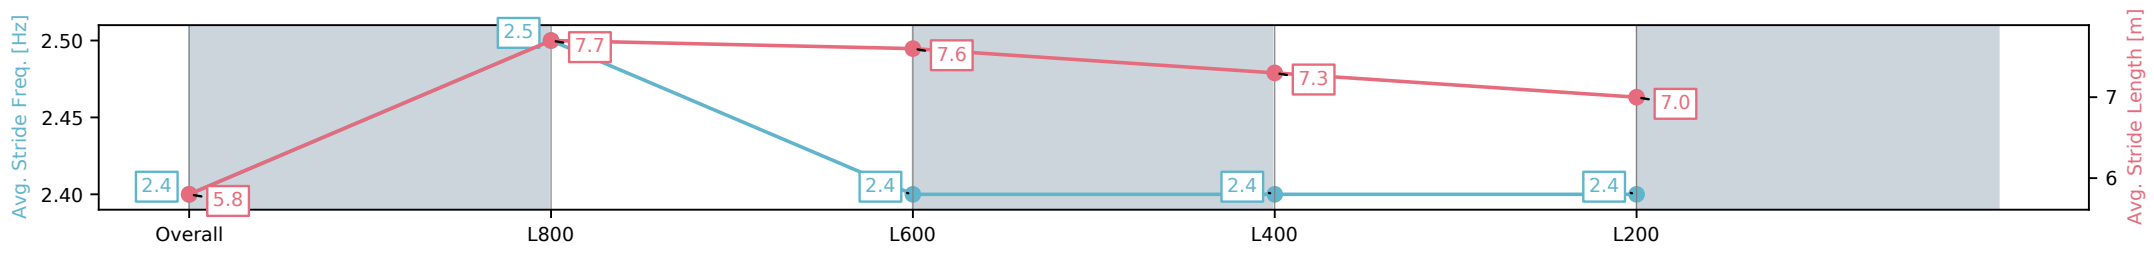

Morphettville Parks SA - Professional

Race 2: Thomas Farms Maiden Plate - 1000m

11 October 2024 - 3:20PM

Track Rating: Good 4, Weather: Fine, Rail Position: +6m Entire

Section	Overall	L800	L600	L400	L200
Section Times	0:59.22 [2] (0:14.66)	0:44.56 [11] (0:10.43)	0:34.13 [10] (0:10.88)	0:23.25 [7] (0:11.49)	0:11.76 [5] (0:11.76)
Average Speed [km/h]	49.2	69.0	65.8	62.7	61.0
Top Speed [km/h]	70.0	70.6	66.8	65.1	63.0
Avg. Dist. to Rail [m]	5.9	0.6	0.8	1.0	3.6
Avg. Stride Freq. [Hz]	2.4	2.5	2.4	2.4	2.4
Avg. Stride Length [m]	5.8	7.7	7.6	7.3	7.0