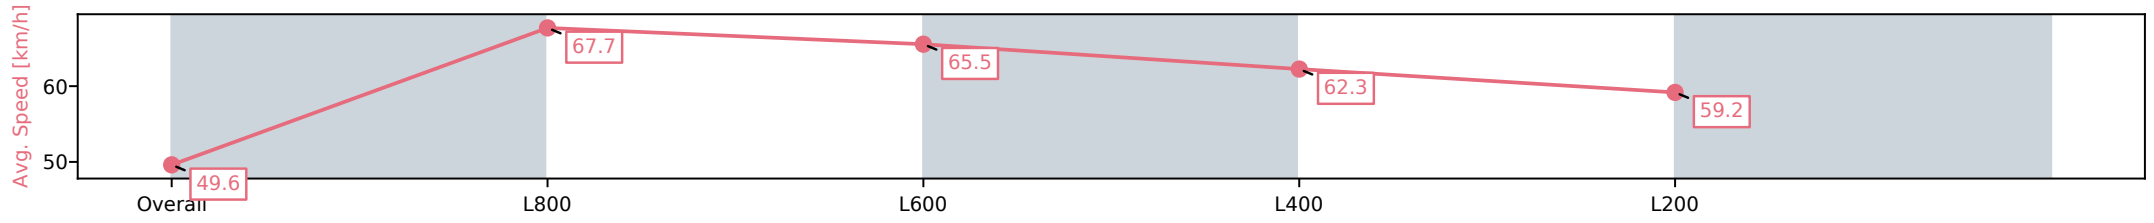

Morphettville Parks SA - Professional

Race 2: Thomas Farms Maiden Plate - 1000m

11 October 2024 - 3:20PM

Track Rating: Good 4, Weather: Fine, Rail Position: +6m Entire

Section	Overall	L800	L600	L400	L200
Section Times	0:59.97 [8] (0:14.52)	0:45.45 [8] (0:10.70)	0:34.75 [11] (0:11.03)	0:23.72 [11] (0:11.59)	0:12.13 [10] (0:12.13)
Average Speed [km/h]	49.6	67.7	65.5	62.3	59.2
Top Speed [km/h]	67.8	67.8	66.5	64.8	62.3
Avg. Dist. to Rail [m]	5.8	2.5	0.8	1.9	3.8
Avg. Stride Freq. [Hz]	2.5	2.6	2.6	2.5	2.4
Avg. Stride Length [m]	5.6	7.2	7.0	6.9	6.7