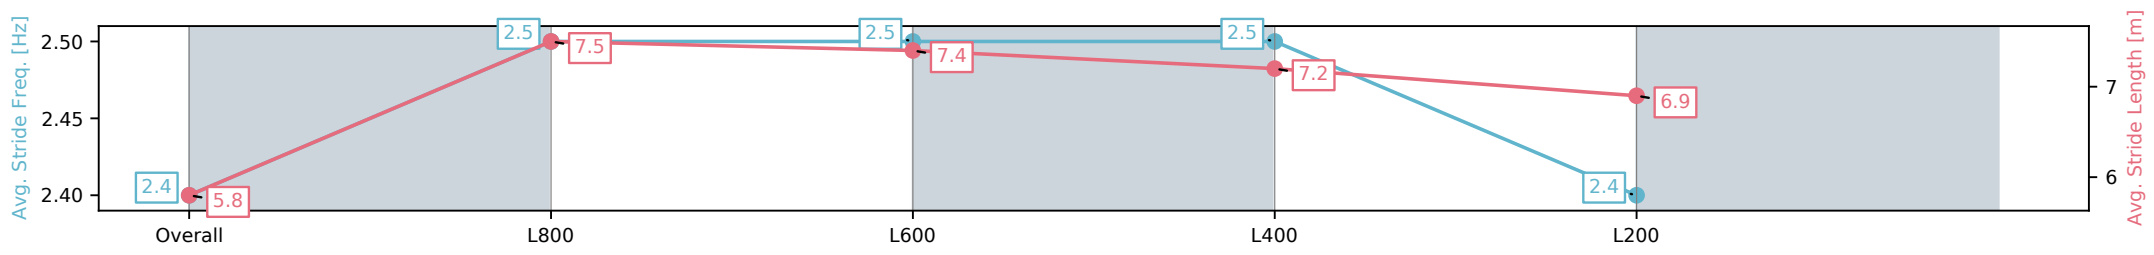

Morphettville Parks SA - Professional

Race 2: Thomas Farms Maiden Plate - 1000m

11 October 2024 - 3:20PM

Track Rating: Good 4, Weather: Fine, Rail Position: +6m Entire

Section	Overall	L800	L600	L400	L200
Section Times	0:59.29 [4] (0:14.49)	0:44.80 [7] (0:10.56)	0:34.24 [9] (0:10.96)	0:23.28 [8] (0:11.36)	0:11.92 [3] (0:11.92)
Average Speed [km/h]	49.7	68.9	66.7	63.8	60.3
Top Speed [km/h]	68.7	69.8	67.3	65.6	62.7
Avg. Dist. to Rail [m]	9.6	4.7	2.6	5.3	5.6
Avg. Stride Freq. [Hz]	2.4	2.5	2.5	2.5	2.4
Avg. Stride Length [m]	5.8	7.5	7.4	7.2	6.9