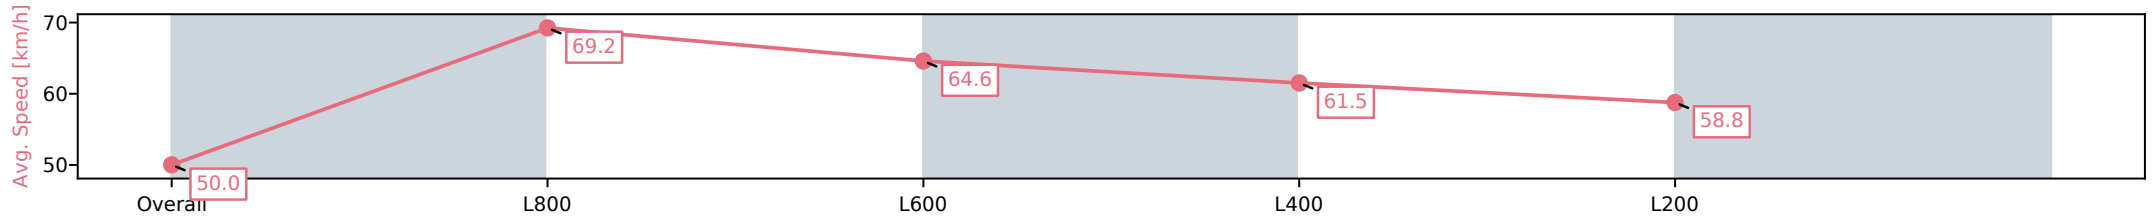

Morphettville Parks SA - Professional

Race 2: Thomas Farms Maiden Plate - 1000m

11 October 2024 - 3:20PM

Track Rating: Good 4, Weather: Fine, Rail Position: +6m Entire

Section	Overall	L800	L600	L400	L200
Section Times	0:59.63 [7] (0:14.40)	0:45.23 [6] (0:10.35)	0:34.88 [4] (0:10.96)	0:23.92 [3] (0:11.71)	0:12.21 [4] (0:12.21)
Average Speed [km/h]	50.0	69.2	64.6	61.5	58.8
Top Speed [km/h]	70.8	70.8	66.5	63.5	60.0
Avg. Dist. to Rail [m]	1.5	0.8	2.5	0.5	3.2
Avg. Stride Freq. [Hz]	2.5	2.7	2.5	2.5	2.4
Avg. Stride Length [m]	5.6	7.2	7.1	6.8	6.7