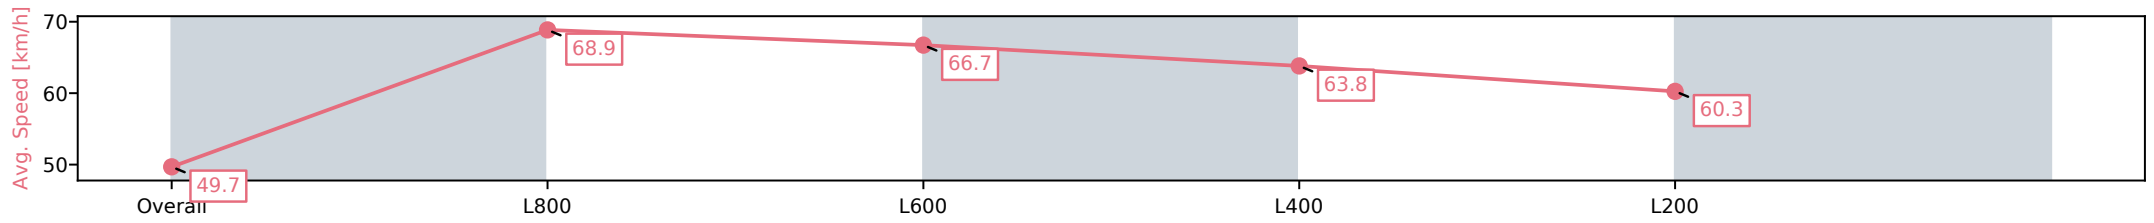

Morphettville Parks SA - Professional

Race 2: Thomas Farms Maiden Plate - 1000m

11 October 2024 - 3:20PM

Track Rating: Good 4, Weather: Fine, Rail Position: +6m Entire

Section	Overall	L800	L600	L400	L200
Section Times	0:59.29 [4] (0:14.49)	0:44.80 [7] (0:10.56)	0:34.24 [9] (0:10.96)	0:23.28 [8] (0:11.36)	0:11.92 [3] (0:11.92)
Average Speed [km/h]	49.7	68.9	66.7	63.8	60.3
Top Speed [km/h]	68.7	69.8	67.3	65.6	62.7
Avg. Dist. to Rail [m]	9.6	4.7	2.6	5.3	5.6
Avg. Stride Freq. [Hz]	2.4	2.5	2.5	2.5	2.4
Avg. Stride Length [m]	5.8	7.5	7.4	7.2	6.9