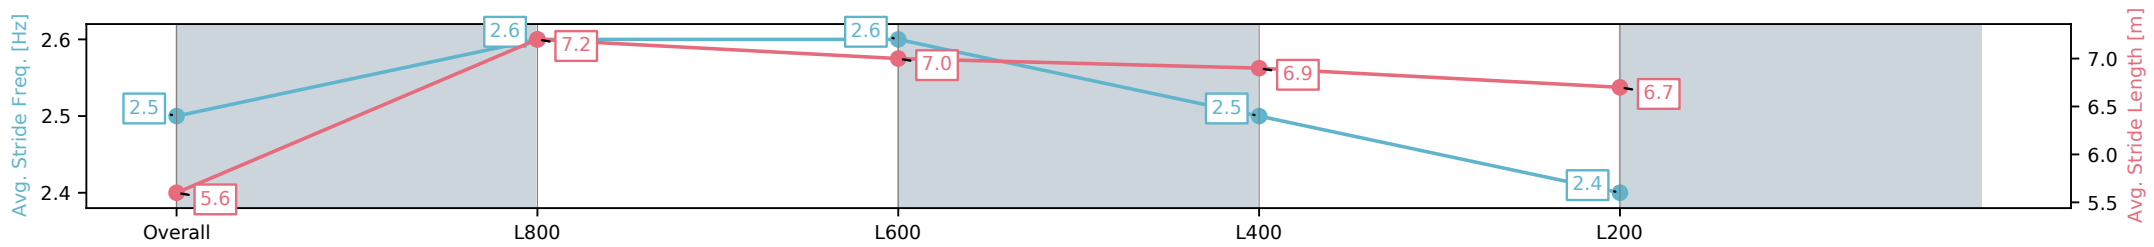

Morphettville Parks SA - Professional

Race 2: Thomas Farms Maiden Plate - 1000m

11 October 2024 - 3:20PM

Track Rating: Good 4, Weather: Fine, Rail Position: +6m Entire

Section	Overall	L800	L600	L400	L200
Section Times	0:59.97 [8] (0:14.52)	0:45.45 [8] (0:10.70)	0:34.75 [11] (0:11.03)	0:23.72 [11] (0:11.59)	0:12.13 [10] (0:12.13)
Average Speed [km/h]	49.6	67.7	65.5	62.3	59.2
Top Speed [km/h]	67.8	67.8	66.5	64.8	62.3
Avg. Dist. to Rail [m]	5.8	2.5	0.8	1.9	3.8
Avg. Stride Freq. [Hz]	2.5	2.6	2.6	2.5	2.4
Avg. Stride Length [m]	5.6	7.2	7.0	6.9	6.7