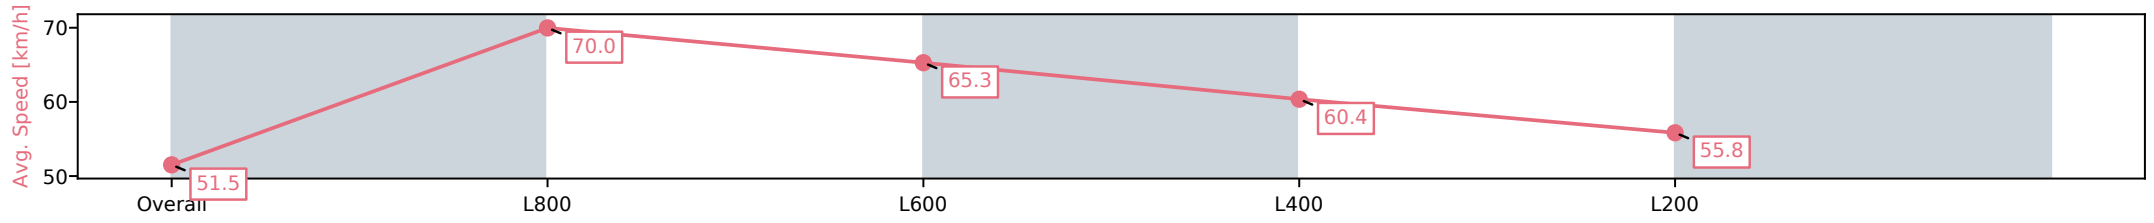

Morphettville Parks SA - Professional

Race 2: Thomas Farms Maiden Plate - 1000m

11 October 2024 - 3:20PM

Track Rating: Good 4, Weather: Fine, Rail Position: +6m Entire

Section	Overall	L800	L600	L400	L200
Section Times	1:00.10 [10] (0:13.98)	0:46.12 [1] (0:10.31)	0:35.81 [1] (0:11.03)	0:24.78 [1] (0:11.94)	0:12.84 [1] (0:12.84)
Average Speed [km/h]	51.5	70.0	65.3	60.4	55.8
Top Speed [km/h]	70.9	70.9	67.6	62.9	60.2
Avg. Dist. to Rail [m]	8.4	1.3	0.5	0.8	2.1
Avg. Stride Freq. [Hz]	2.5	2.6	2.5	2.4	2.4
Avg. Stride Length [m]	5.9	7.5	7.3	7.0	6.6