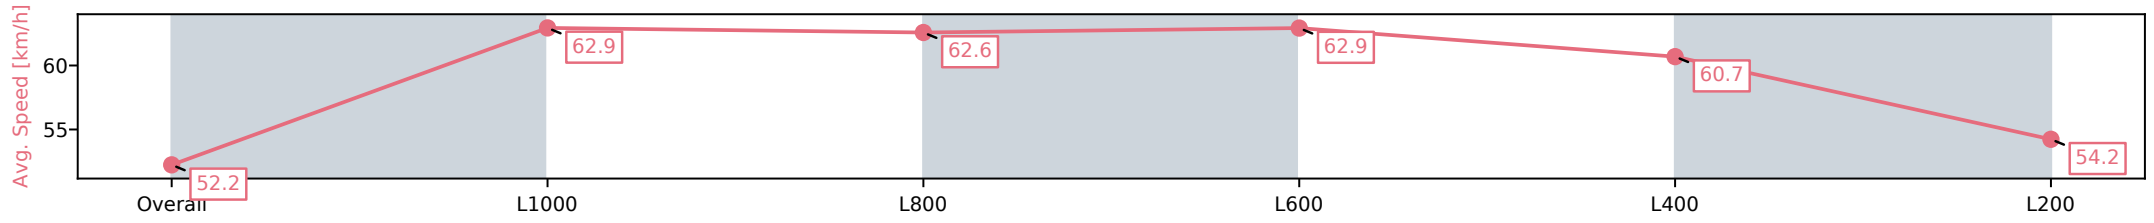

Morphettville Parks SA - Professional
 Race 1: Fleurieu Milk Company Maiden Plate - 1250m
 11 October 2024 - 2:44PM
 Track Rating: Good 4, Weather: Fine, Rail Position: +6m Entire

Section	Overall	L1000	L800	L600	L400	L200
Section Times	1:16.50 [10] (0:17.28)	0:59.22 [11] (0:11.40)	0:47.82 [10] (0:11.38)	0:36.44 [10] (0:11.97)	0:24.47 [11] (0:12.19)	0:12.28 [11] (0:12.28)
Average Speed [km/h]	52.1	63.3	63.3	60.1	59.2	58.7
Top Speed [km/h]	65.2	64.2	64.8	61.2	60.5	61.1
Avg. Dist. to Rail [m]	2.2	0.6	0.3	0.5	1.9	1.8
Avg. Stride Freq. [Hz]	2.0	2.0	2.0	2.0	2.0	2.0
Avg. Stride Length [m]	7.0	8.4	8.5	8.2	8.2	8.2

[] Ranking at each section and finish
 -:-:- No data available at this section
 NA No data available

Horse/Jockey Name	JAMBA/Kayla Crowther
Finish Rank	11
Fastest Section Time (Section)	0:11.56 (L600)
Top Speed [km/h] (Section)	64.3 (Overall)
Race State	Finished

Morphettville Parks SA - Professional
 Race 1: Fleurieu Milk Company Maiden Plate - 1250m
 11 October 2024 - 2:44PM
 Track Rating: Good 4, Weather: Fine, Rail Position: +6m Entire

Section	Overall	L1000	L800	L600	L400	L200
Section Times	1:17.36 [11] (0:17.28)	1:00.08 [10] (0:11.66)	0:48.42 [12] (0:11.56)	0:36.85 [12] (0:11.62)	0:25.23 [12] (0:11.96)	0:13.27 [10] (0:13.27)
Average Speed [km/h]	52.2	62.9	62.6	62.9	60.7	54.2
Top Speed [km/h]	64.3	64.3	64.3	63.6	62.7	57.5
Avg. Dist. to Rail [m]	6.5	3.6	2.6	2.9	4.6	6.3
Avg. Stride Freq. [Hz]	2.4	2.5	2.4	2.5	2.5	2.4
Avg. Stride Length [m]	6.1	7.0	7.2	7.0	6.7	6.3