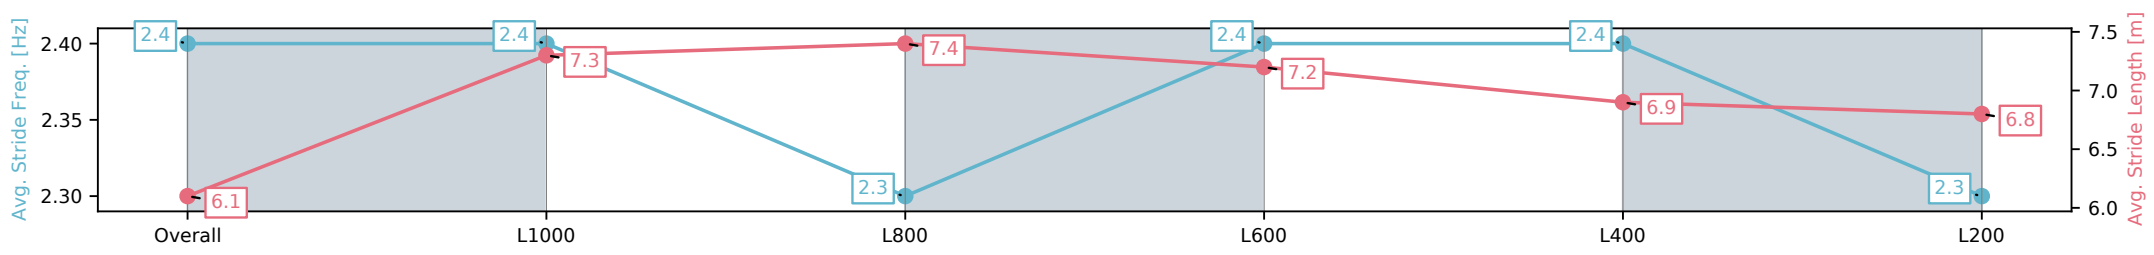

[] Ranking at each section and finish
 -:-:- No data available at this section
 NA No data available

Horse/Jockey Name	KNIGHT DANCER/Brooke King
Finish Rank	5
Fastest Section Time (Section)	0:11.36 (L800)
Top Speed [km/h] (Section)	66.7 (Overall)
Race State	Finished

Morphettville Parks SA - Professional
 Race 1: Fleurieu Milk Company Maiden Plate - 1250m
 11 October 2024 - 2:44PM
 Track Rating: Good 4, Weather: Fine, Rail Position: +6m Entire

Section	Overall	L1000	L800	L600	L400	L200
Section Times	1:15.78 [5] (0:16.82)	0:58.96 [4] (0:11.36)	0:47.60 [4] (0:11.49)	0:36.11 [5] (0:11.38)	0:24.73 [5] (0:11.98)	0:12.75 [5] (0:12.75)
Average Speed [km/h]	53.6	64.3	62.9	63.8	60.3	56.4
Top Speed [km/h]	66.4	66.7	64.7	65.1	62.8	58.1
Avg. Dist. to Rail [m]	5.5	3.3	2.9	1.3	2.0	3.2
Avg. Stride Freq. [Hz]	2.4	2.4	2.3	2.4	2.4	2.3
Avg. Stride Length [m]	6.1	7.3	7.4	7.2	6.9	6.8