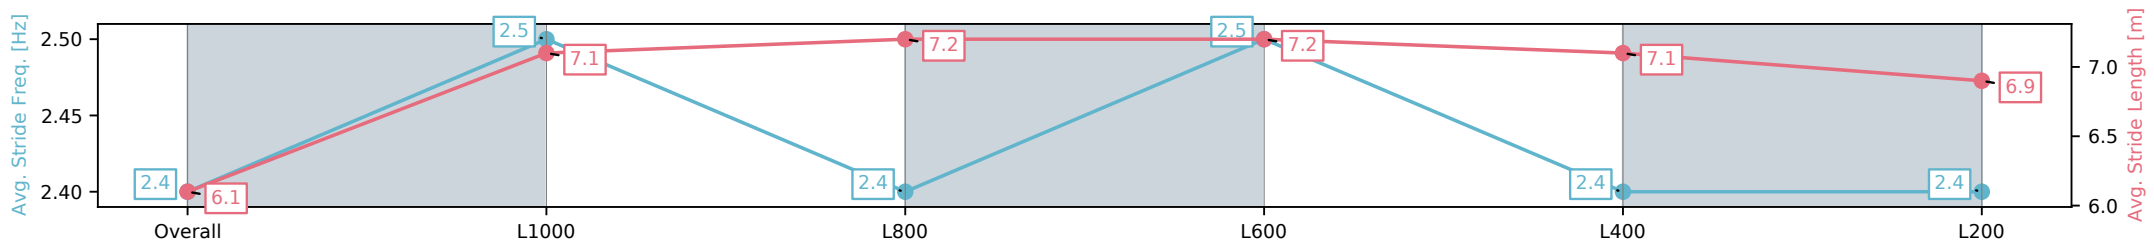

Horse/Jockey Name	SAKASU/Margaret Collett
Finish Rank	2
Fastest Section Time (Section)	0:11.38 (L800)
Top Speed [km/h] (Section)	66.5 (Overall)
Race State	Finished

Morphettville Parks SA - Professional
Race 1: Fleurieu Milk Company Maiden Plate - 1250m
11 October 2024 - 2:44PM
Track Rating: Good 4, Weather: Fine, Rail Position: +6m Entire

Section	Overall	L1000	L800	L600	L400	L200
Section Times	1:15.44 [2] (0:17.07)	0:58.37 [8] (0:11.38)	0:46.99 [7] (0:11.48)	0:35.51 [7] (0:11.55)	0:23.96 [7] (0:11.52)	0:12.44 [4] (0:12.44)
Average Speed [km/h]	52.8	63.7	62.9	63.3	63.0	57.9
Top Speed [km/h]	66.5	65.9	64.2	64.2	64.5	61.1
Avg. Dist. to Rail [m]	3.9	1.5	1.3	2.7	3.9	4.6
Avg. Stride Freq. [Hz]	2.4	2.5	2.4	2.5	2.4	2.4
Avg. Stride Length [m]	6.1	7.1	7.2	7.2	7.1	6.9

Report Created: Fri 11 October 2024 15:30:21 GMT+11 (Note: Timing is based on positional data)

- [ ] Ranking at each section and finish
- -:-:- No data available at this section
- NA No data available