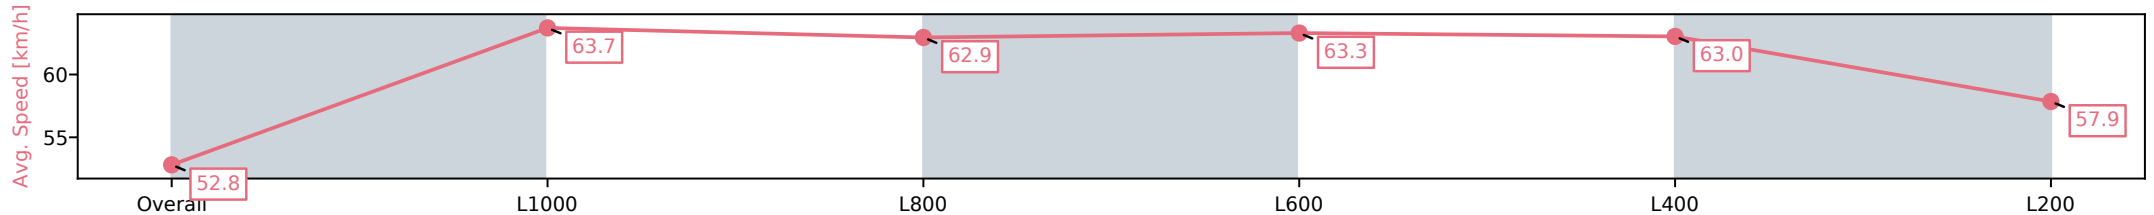

Horse/Jockey Name	SAKASU/Margaret Collett
Finish Rank	2
Fastest Section Time (Section)	0:11.38 (L800)
Top Speed [km/h] (Section)	66.5 (Overall)
Race State	Finished

Morphettville Parks SA - Professional
Race 1: Fleurieu Milk Company Maiden Plate - 1250m
11 October 2024 - 2:44PM
Track Rating: Good 4, Weather: Fine, Rail Position: +6m Entire

Section	Overall	L1000	L800	L600	L400	L200
Section Times	1:15.44 [2] (0:17.07)	0:58.37 [8] (0:11.38)	0:46.99 [7] (0:11.48)	0:35.51 [7] (0:11.55)	0:23.96 [7] (0:11.52)	0:12.44 [4] (0:12.44)
Average Speed [km/h]	52.8	63.7	62.9	63.3	63.0	57.9
Top Speed [km/h]	66.5	65.9	64.2	64.2	64.5	61.1
Avg. Dist. to Rail [m]	3.9	1.5	1.3	2.7	3.9	4.6
Avg. Stride Freq. [Hz]	2.4	2.5	2.4	2.5	2.4	2.4
Avg. Stride Length [m]	6.1	7.1	7.2	7.2	7.1	6.9

Report Created: Fri 11 October 2024 15:30:21 GMT+11 (Note: Timing is based on positional data)

- [ ] Ranking at each section and finish
- -:-:- No data available at this section
- NA No data available