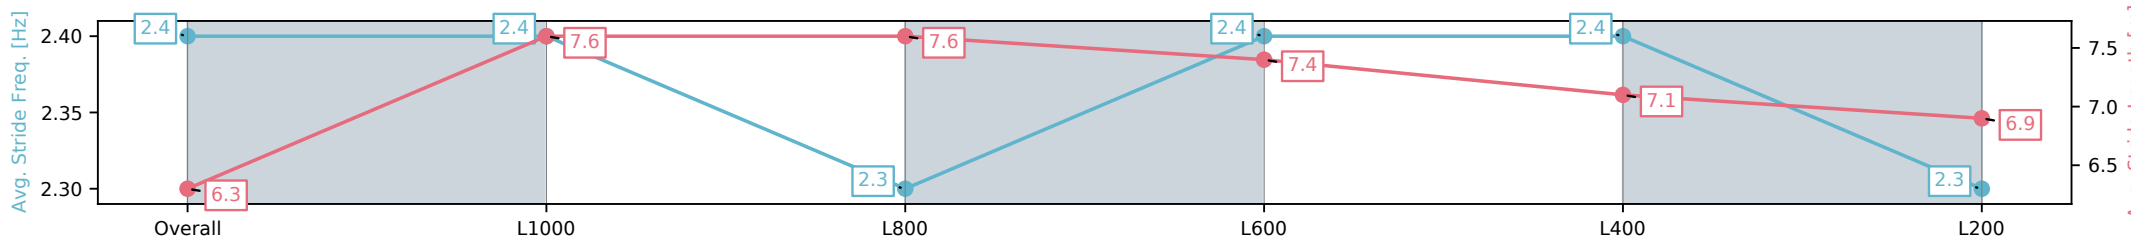

Horse/Jockey Name	SWYCHO/Todd Pannell
Finish Rank	1
Fastest Section Time (Section)	0:11.16 (L800)
Top Speed [km/h] (Section)	67.2 (Overall)
Race State	Finished

Morphettville Parks SA - Professional
Race 1: Fleurieu Milk Company Maiden Plate - 1250m
11 October 2024 - 2:44PM
Track Rating: Good 4, Weather: Fine, Rail Position: +6m Entire

Section	Overall	L1000	L800	L600	L400	L200
Section Times	1:15.18 [1] (0:16.65)	0:58.53 [3] (0:11.16)	0:47.37 [3] (0:11.49)	0:35.88 [3] (0:11.52)	0:24.36 [3] (0:11.77)	0:12.59 [2] (0:12.59)
Average Speed [km/h]	54.1	64.6	62.9	63.2	61.5	57.1
Top Speed [km/h]	67.2	67.2	63.9	64.4	63.0	60.6
Avg. Dist. to Rail [m]	4.4	0.8	1.3	2.0	2.3	3.0
Avg. Stride Freq. [Hz]	2.4	2.4	2.3	2.4	2.4	2.3
Avg. Stride Length [m]	6.3	7.6	7.6	7.4	7.1	6.9

- [ ] Ranking at each section and finish
- -:-:- No data available at this section
- NA No data available