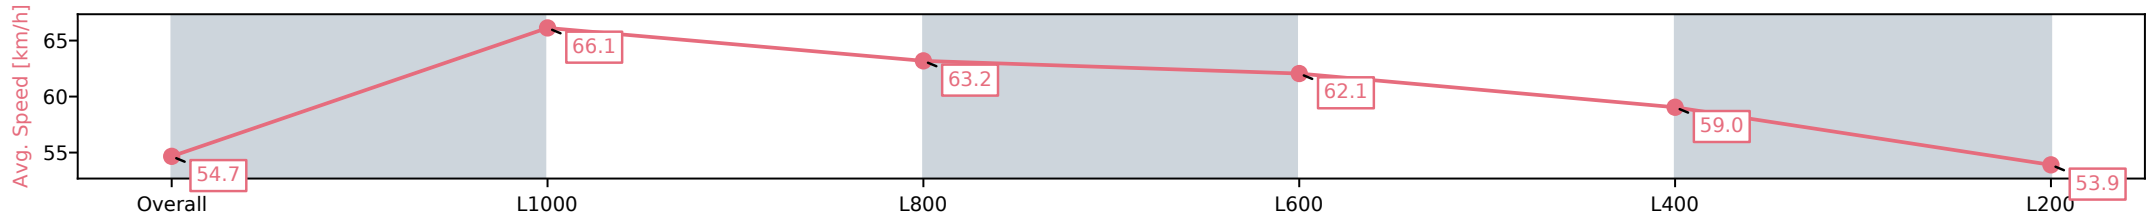

[] Ranking at each section and finish
 -:-:- No data available at this section
 NA No data available

Horse/Jockey Name	SUPER LAD/Jason Holder
Finish Rank	8
Fastest Section Time (Section)	0:11.06 (L800)
Top Speed [km/h] (Section)	68.8 (Overall)
Race State	Finished

Morphettville Parks SA - Professional
 Race 1: Fleurieu Milk Company Maiden Plate - 1250m
 11 October 2024 - 2:44PM
 Track Rating: Good 4, Weather: Fine, Rail Position: +6m Entire

Section	Overall	L1000	L800	L600	L400	L200
Section Times	1:16.32 [8] (0:16.51)	0:59.81 [2] (0:11.06)	0:48.75 [2] (0:11.47)	0:37.28 [2] (0:11.68)	0:25.60 [2] (0:12.25)	0:13.35 [3] (0:13.35)
Average Speed [km/h]	54.7	66.1	63.2	62.1	59.0	53.9
Top Speed [km/h]	68.8	68.8	64.8	63.1	60.5	57.3
Avg. Dist. to Rail [m]	9.8	3.3	2.5	1.5	1.8	1.3
Avg. Stride Freq. [Hz]	2.4	2.4	2.3	2.3	2.3	2.2
Avg. Stride Length [m]	6.4	7.6	7.7	7.5	7.1	6.9