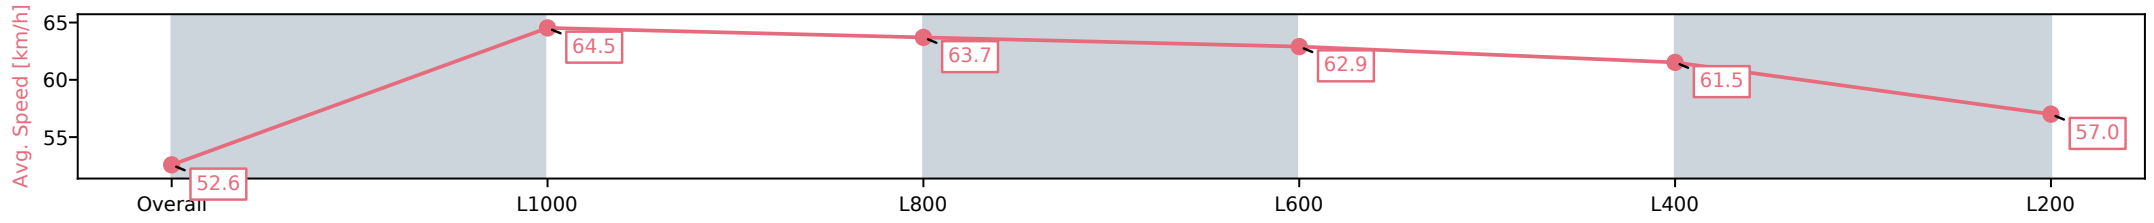

[] Ranking at each section and finish
 -:-:- No data available at this section
 NA No data available

Horse/Jockey Name	FLYING YANK/Rochelle Milnes
Finish Rank	7
Fastest Section Time (Section)	0:11.41 (L800)
Top Speed [km/h] (Section)	65.7 (Overall)
Race State	Finished

Morphettville Parks SA - Professional
 Race 1: Fleurieu Milk Company Maiden Plate - 1250m
 11 October 2024 - 2:44PM
 Track Rating: Good 4, Weather: Fine, Rail Position: +6m Entire

Section	Overall	L1000	L800	L600	L400	L200
Section Times	1:16.06 [7] (0:17.15)	0:58.91 [9] (0:11.41)	0:47.50 [9] (0:11.41)	0:36.09 [8] (0:11.67)	0:24.42 [8] (0:11.78)	0:12.64 [8] (0:12.64)
Average Speed [km/h]	52.6	64.5	63.7	62.9	61.5	57.0
Top Speed [km/h]	65.6	65.7	64.8	63.9	63.6	59.9
Avg. Dist. to Rail [m]	7.6	4.5	3.4	3.7	3.0	5.0
Avg. Stride Freq. [Hz]	2.3	2.4	2.3	2.4	2.4	2.3
Avg. Stride Length [m]	6.3	7.5	7.6	7.4	7.1	6.8