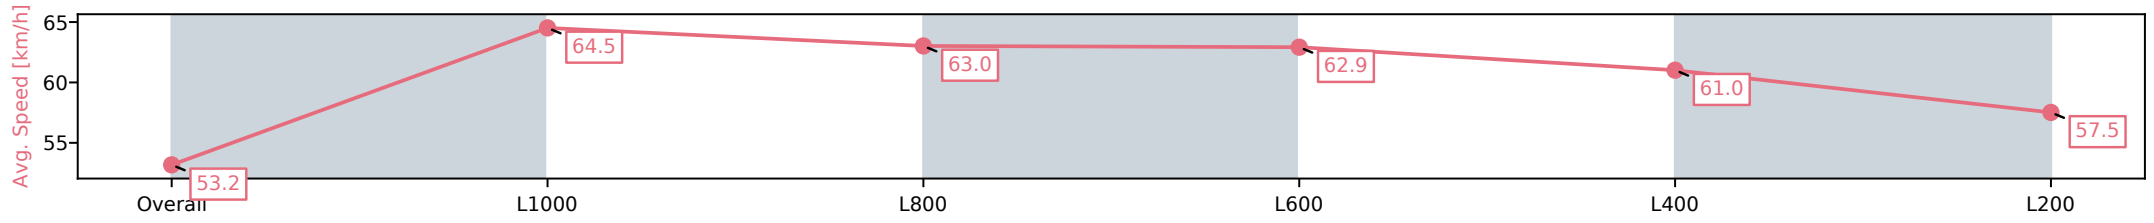

Morphettville Parks SA - Professional
 Race 1: Fleurieu Milk Company Maiden Plate - 1250m
 11 October 2024 - 2:44PM
 Track Rating: Good 4, Weather: Fine, Rail Position: +6m Entire

Section	Overall	L1000	L800	L600	L400	L200
Section Times	1:15.75 [4] (0:16.97)	0:58.78 [7] (0:11.35)	0:47.43 [6] (0:11.51)	0:35.92 [6] (0:11.53)	0:24.39 [6] (0:11.86)	0:12.53 [7] (0:12.53)
Average Speed [km/h]	53.2	64.5	63.0	62.9	61.0	57.5
Top Speed [km/h]	66.9	65.9	64.3	63.7	62.7	60.3
Avg. Dist. to Rail [m]	9.6	3.2	2.6	1.7	2.5	4.3
Avg. Stride Freq. [Hz]	2.3	2.4	2.3	2.3	2.4	2.4
Avg. Stride Length [m]	6.4	7.4	7.5	7.5	7.2	6.9