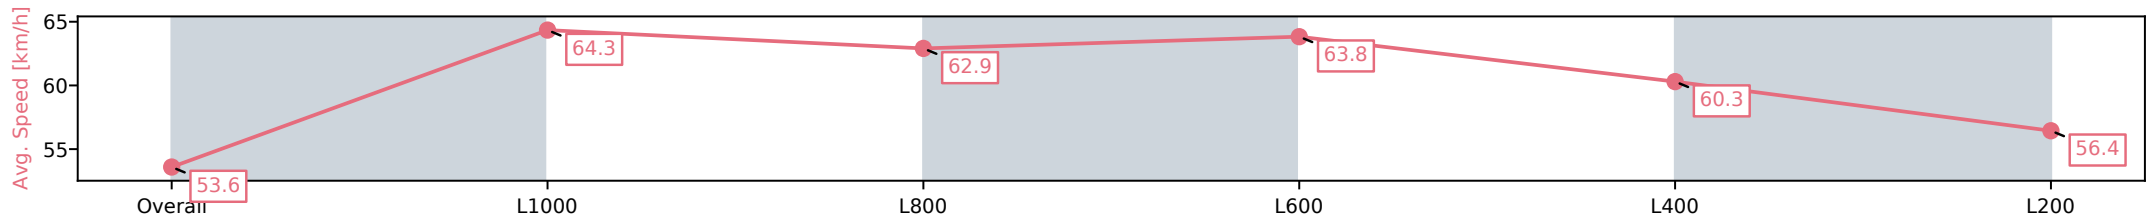

[] Ranking at each section and finish
 -:-:- No data available at this section
 NA No data available

Horse/Jockey Name	KNIGHT DANCER/Brooke King
Finish Rank	5
Fastest Section Time (Section)	0:11.36 (L800)
Top Speed [km/h] (Section)	66.7 (Overall)
Race State	Finished

Morphettville Parks SA - Professional
 Race 1: Fleurieu Milk Company Maiden Plate - 1250m
 11 October 2024 - 2:44PM
 Track Rating: Good 4, Weather: Fine, Rail Position: +6m Entire

Section	Overall	L1000	L800	L600	L400	L200
Section Times	1:15.78 [5] (0:16.82)	0:58.96 [4] (0:11.36)	0:47.60 [4] (0:11.49)	0:36.11 [5] (0:11.38)	0:24.73 [5] (0:11.98)	0:12.75 [5] (0:12.75)
Average Speed [km/h]	53.6	64.3	62.9	63.8	60.3	56.4
Top Speed [km/h]	66.4	66.7	64.7	65.1	62.8	58.1
Avg. Dist. to Rail [m]	5.5	3.3	2.9	1.3	2.0	3.2
Avg. Stride Freq. [Hz]	2.4	2.4	2.3	2.4	2.4	2.3
Avg. Stride Length [m]	6.1	7.3	7.4	7.2	6.9	6.8