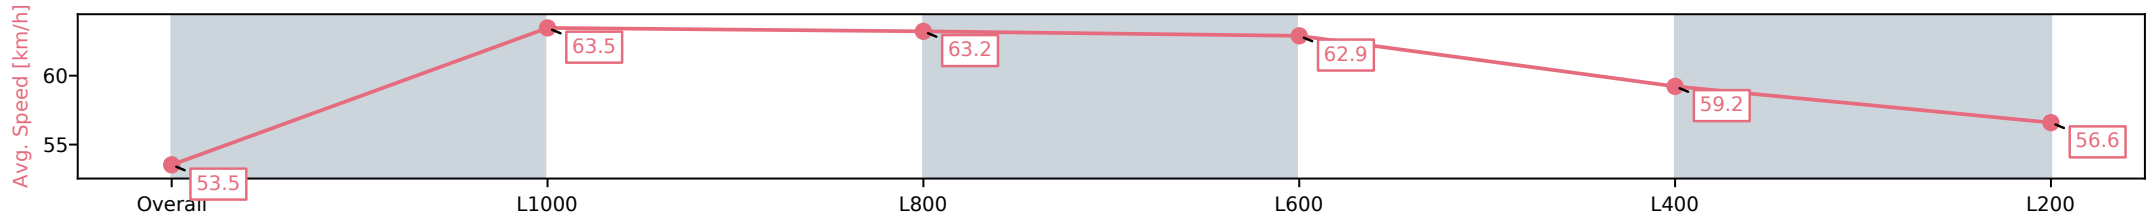

[] Ranking at each section and finish
 -:-:- No data available at this section
 NA No data available

Horse/Jockey Name	IT'S A SOLID DEEL/Felicity Atkinson
Finish Rank	6
Fastest Section Time (Section)	0:11.38 (L600)
Top Speed [km/h] (Section)	66.6 (Overall)
Race State	Finished

Morphettville Parks SA - Professional
 Race 1: Fleurieu Milk Company Maiden Plate - 1250m
 11 October 2024 - 2:44PM
 Track Rating: Good 4, Weather: Fine, Rail Position: +6m Entire

Section	Overall	L1000	L800	L600	L400	L200
Section Times	1:15.88 [6] (0:16.83)	0:59.05 [5] (0:11.41)	0:47.64 [5] (0:11.38)	0:36.26 [4] (0:11.38)	0:24.88 [4] (0:12.15)	0:12.73 [6] (0:12.73)
Average Speed [km/h]	53.5	63.5	63.2	62.9	59.2	56.6
Top Speed [km/h]	66.6	65.2	64.0	64.1	61.6	58.8
Avg. Dist. to Rail [m]	3.5	1.0	0.5	1.0	0.9	1.9
Avg. Stride Freq. [Hz]	2.4	2.4	2.4	2.4	2.4	2.3
Avg. Stride Length [m]	6.2	7.2	7.5	7.3	7.0	6.9