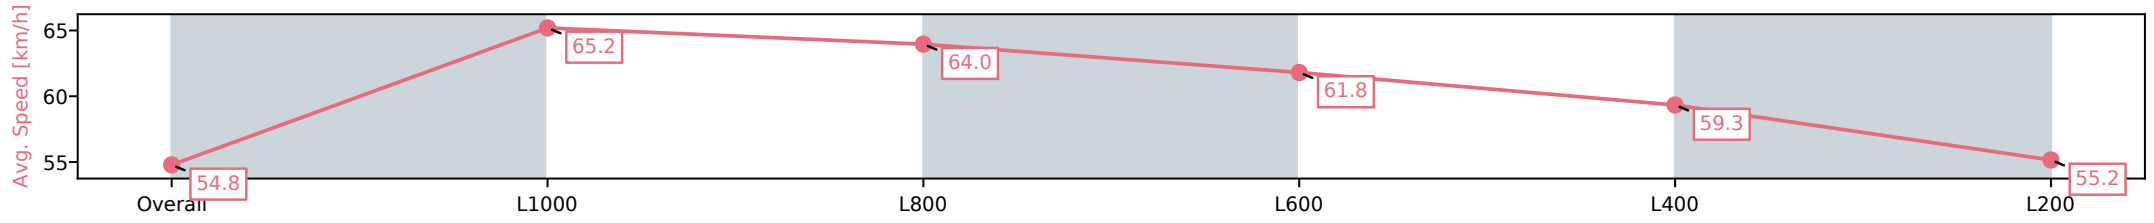

Morphettville Parks SA - Professional
 Race 1: Fleurieu Milk Company Maiden Plate - 1250m
 11 October 2024 - 2:44PM
 Track Rating: Good 4, Weather: Fine, Rail Position: +6m Entire

Section	Overall	L1000	L800	L600	L400	L200
Section Times	1:15.57 [3] (0:16.44)	0:59.13 [1] (0:11.03)	0:48.10 [1] (0:11.24)	0:36.86 [1] (0:11.66)	0:25.20 [1] (0:12.13)	0:13.07 [1] (0:13.07)
Average Speed [km/h]	54.8	65.2	64.0	61.8	59.3	55.2
Top Speed [km/h]	67.8	66.6	65.7	62.4	61.8	57.9
Avg. Dist. to Rail [m]	0.8	0.4	0.3	0.4	0.5	1.0
Avg. Stride Freq. [Hz]	2.4	2.4	2.3	2.3	2.4	2.3
Avg. Stride Length [m]	6.4	7.4	7.6	7.4	7.0	6.7