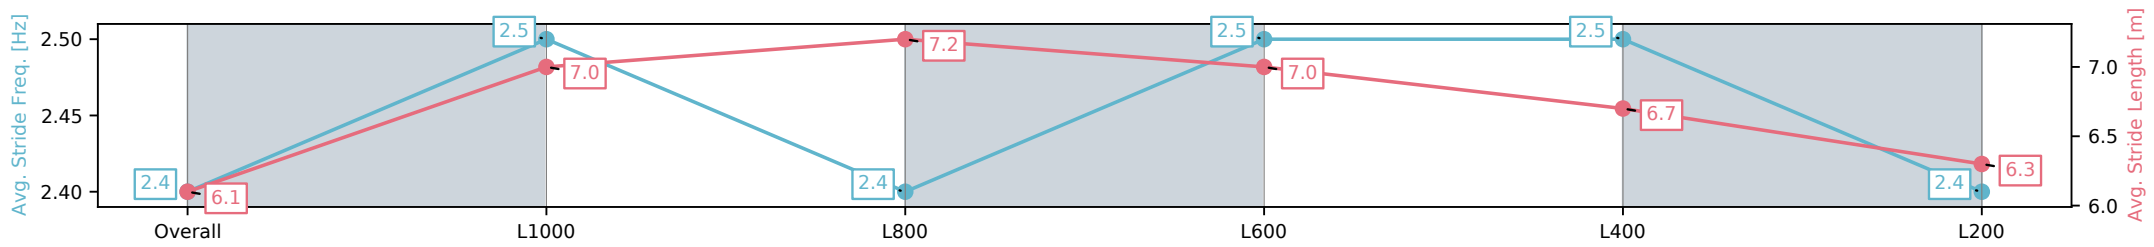

Morphettville Parks SA - Professional
 Race 1: Fleurieu Milk Company Maiden Plate - 1250m
 11 October 2024 - 2:44PM
 Track Rating: Good 4, Weather: Fine, Rail Position: +6m Entire

Section	Overall	L1000	L800	L600	L400	L200
Section Times	1:16.50 [10] (0:17.28)	0:59.22 [11] (0:11.40)	0:47.82 [10] (0:11.38)	0:36.44 [10] (0:11.97)	0:24.47 [11] (0:12.19)	0:12.28 [11] (0:12.28)
Average Speed [km/h]	52.1	63.3	63.3	60.1	59.2	58.7
Top Speed [km/h]	65.2	64.2	64.8	61.2	60.5	61.1
Avg. Dist. to Rail [m]	2.2	0.6	0.3	0.5	1.9	1.8
Avg. Stride Freq. [Hz]	2.0	2.0	2.0	2.0	2.0	2.0
Avg. Stride Length [m]	7.0	8.4	8.5	8.2	8.2	8.2

[] Ranking at each section and finish
 -:-:- No data available at this section
 NA No data available

Horse/Jockey Name	JAMBA/Kayla Crowther
Finish Rank	11
Fastest Section Time (Section)	0:11.56 (L600)
Top Speed [km/h] (Section)	64.3 (Overall)
Race State	Finished

Morphettville Parks SA - Professional
 Race 1: Fleurieu Milk Company Maiden Plate - 1250m
 11 October 2024 - 2:44PM
 Track Rating: Good 4, Weather: Fine, Rail Position: +6m Entire

Section	Overall	L1000	L800	L600	L400	L200
Section Times	1:17.36 [11] (0:17.28)	1:00.08 [10] (0:11.66)	0:48.42 [12] (0:11.56)	0:36.85 [12] (0:11.62)	0:25.23 [12] (0:11.96)	0:13.27 [10] (0:13.27)
Average Speed [km/h]	52.2	62.9	62.6	62.9	60.7	54.2
Top Speed [km/h]	64.3	64.3	64.3	63.6	62.7	57.5
Avg. Dist. to Rail [m]	6.5	3.6	2.6	2.9	4.6	6.3
Avg. Stride Freq. [Hz]	2.4	2.5	2.4	2.5	2.5	2.4
Avg. Stride Length [m]	6.1	7.0	7.2	7.0	6.7	6.3