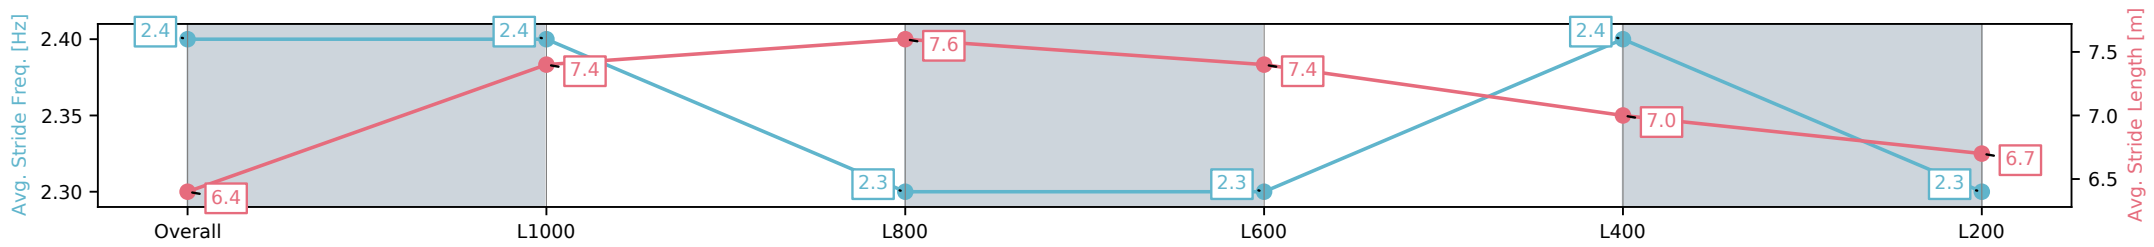

Morphettville Parks SA - Professional
 Race 1: Fleurieu Milk Company Maiden Plate - 1250m
 11 October 2024 - 2:44PM
 Track Rating: Good 4, Weather: Fine, Rail Position: +6m Entire

Section	Overall	L1000	L800	L600	L400	L200
Section Times	1:15.57 [3] (0:16.44)	0:59.13 [1] (0:11.03)	0:48.10 [1] (0:11.24)	0:36.86 [1] (0:11.66)	0:25.20 [1] (0:12.13)	0:13.07 [1] (0:13.07)
Average Speed [km/h]	54.8	65.2	64.0	61.8	59.3	55.2
Top Speed [km/h]	67.8	66.6	65.7	62.4	61.8	57.9
Avg. Dist. to Rail [m]	0.8	0.4	0.3	0.4	0.5	1.0
Avg. Stride Freq. [Hz]	2.4	2.4	2.3	2.3	2.4	2.3
Avg. Stride Length [m]	6.4	7.4	7.6	7.4	7.0	6.7