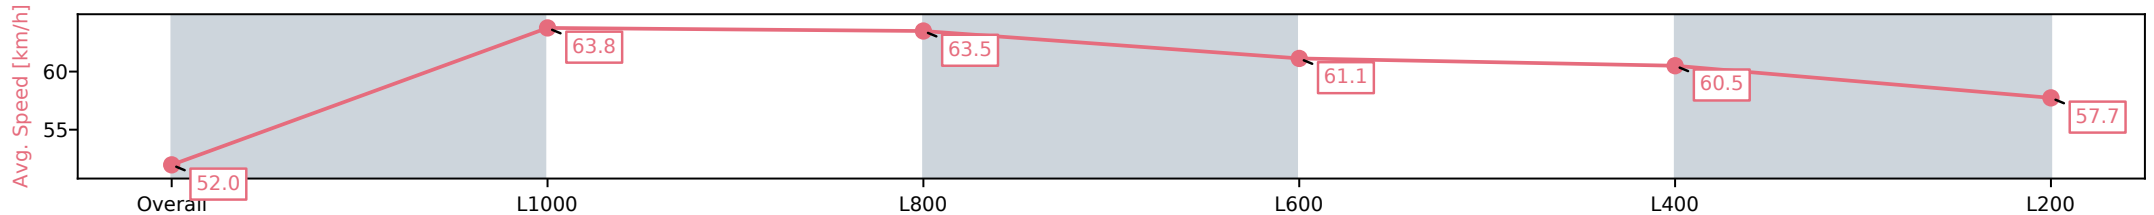

- [] Ranking at each section and finish
- :-:- No data available at this section
- NA No data available

Horse/Jockey Name	PENDING HEART/Zoe Lloyd
Finish Rank	9
Fastest Section Time (Section)	0:11.38 (L600)
Top Speed [km/h] (Section)	65.1 (Overall)
Race State	Finished

Morphettville Parks SA - Professional
 Race 1: Fleurieu Milk Company Maiden Plate - 1250m
 11 October 2024 - 2:44PM
 Track Rating: Good 4, Weather: Fine, Rail Position: +6m Entire

Section	Overall	L1000	L800	L600	L400	L200
Section Times	1:16.44 [9] (0:17.34)	0:59.10 [12] (0:11.42)	0:47.68 [11] (0:11.38)	0:36.30 [11] (0:11.87)	0:24.43 [9] (0:11.95)	0:12.48 [9] (0:12.48)
Average Speed [km/h]	52.0	63.8	63.5	61.1	60.5	57.7
Top Speed [km/h]	65.1	64.2	64.2	63.4	61.2	60.3
Avg. Dist. to Rail [m]	3.5	2.0	1.4	1.6	3.1	4.4
Avg. Stride Freq. [Hz]	2.2	2.3	2.2	2.2	2.2	2.2
Avg. Stride Length [m]	6.6	7.8	8.0	7.6	7.5	7.4