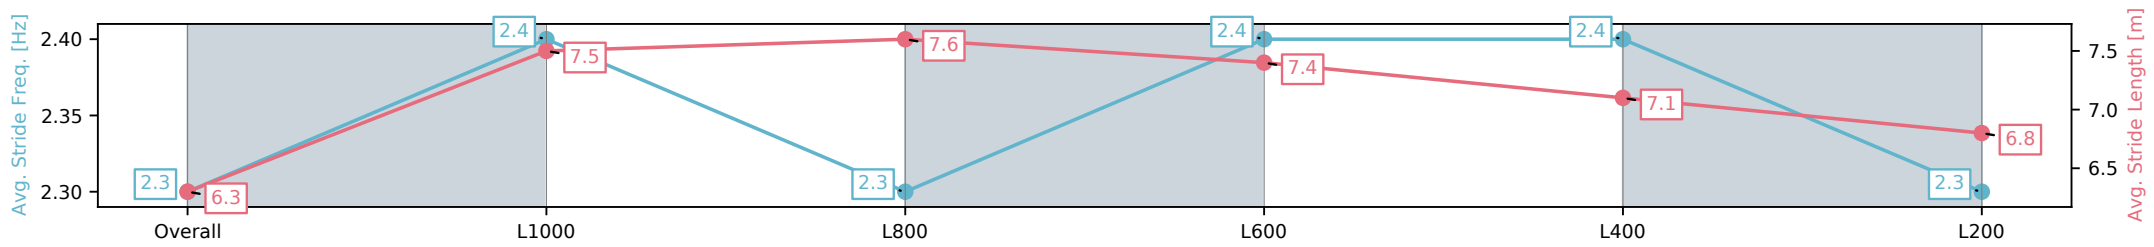

Morphettville Parks SA - Professional
 Race 1: Fleurieu Milk Company Maiden Plate - 1250m
 11 October 2024 - 2:44PM
 Track Rating: Good 4, Weather: Fine, Rail Position: +6m Entire

Section	Overall	L1000	L800	L600	L400	L200
Section Times	1:15.88 [6] (0:16.83)	0:59.05 [5] (0:11.41)	0:47.64 [5] (0:11.38)	0:36.26 [4] (0:11.38)	0:24.88 [4] (0:12.15)	0:12.73 [6] (0:12.73)
Average Speed [km/h]	53.5	63.5	63.2	62.9	59.2	56.6
Top Speed [km/h]	66.6	65.2	64.0	64.1	61.6	58.8
Avg. Dist. to Rail [m]	3.5	1.0	0.5	1.0	0.9	1.9
Avg. Stride Freq. [Hz]	2.4	2.4	2.4	2.4	2.4	2.3
Avg. Stride Length [m]	6.2	7.2	7.5	7.3	7.0	6.9

[] Ranking at each section and finish
 -:-:- No data available at this section
 NA No data available

Horse/Jockey Name	FLYING YANK/Rochelle Milnes
Finish Rank	7
Fastest Section Time (Section)	0:11.41 (L800)
Top Speed [km/h] (Section)	65.7 (Overall)
Race State	Finished

Morphettville Parks SA - Professional
 Race 1: Fleurieu Milk Company Maiden Plate - 1250m
 11 October 2024 - 2:44PM
 Track Rating: Good 4, Weather: Fine, Rail Position: +6m Entire

Section	Overall	L1000	L800	L600	L400	L200
Section Times	1:16.06 [7] (0:17.15)	0:58.91 [9] (0:11.41)	0:47.50 [9] (0:11.41)	0:36.09 [8] (0:11.67)	0:24.42 [8] (0:11.78)	0:12.64 [8] (0:12.64)
Average Speed [km/h]	52.6	64.5	63.7	62.9	61.5	57.0
Top Speed [km/h]	65.6	65.7	64.8	63.9	63.6	59.9
Avg. Dist. to Rail [m]	7.6	4.5	3.4	3.7	3.0	5.0
Avg. Stride Freq. [Hz]	2.3	2.4	2.3	2.4	2.4	2.3
Avg. Stride Length [m]	6.3	7.5	7.6	7.4	7.1	6.8