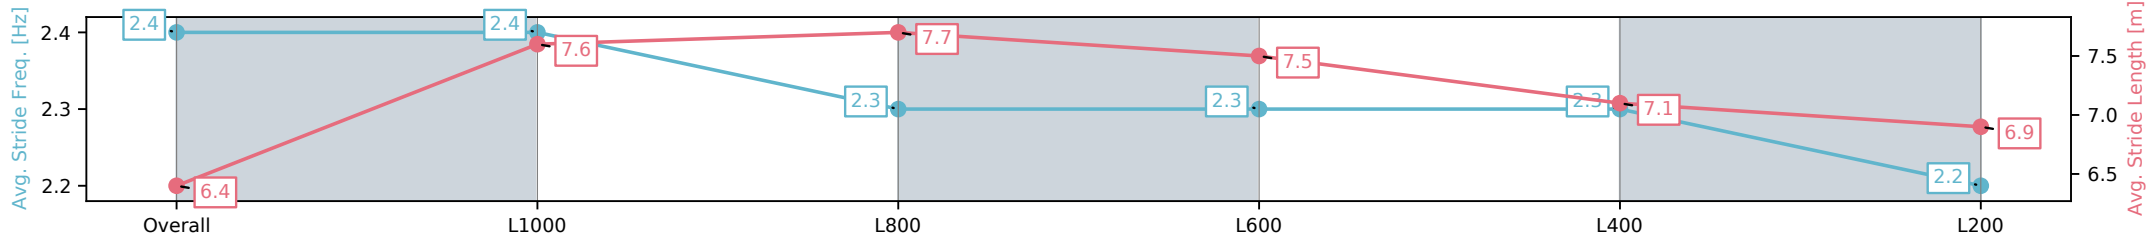

Morphettville Parks SA - Professional
 Race 1: Fleurieu Milk Company Maiden Plate - 1250m
 11 October 2024 - 2:44PM
 Track Rating: Good 4, Weather: Fine, Rail Position: +6m Entire

Section	Overall	L1000	L800	L600	L400	L200
Section Times	1:16.06 [7] (0:17.15)	0:58.91 [9] (0:11.41)	0:47.50 [9] (0:11.41)	0:36.09 [8] (0:11.67)	0:24.42 [8] (0:11.78)	0:12.64 [8] (0:12.64)
Average Speed [km/h]	52.6	64.5	63.7	62.9	61.5	57.0
Top Speed [km/h]	65.6	65.7	64.8	63.9	63.6	59.9
Avg. Dist. to Rail [m]	7.6	4.5	3.4	3.7	3.0	5.0
Avg. Stride Freq. [Hz]	2.3	2.4	2.3	2.4	2.4	2.3
Avg. Stride Length [m]	6.3	7.5	7.6	7.4	7.1	6.8

[] Ranking at each section and finish
 -:-:- No data available at this section
 NA No data available

Horse/Jockey Name	SUPER LAD/Jason Holder
Finish Rank	8
Fastest Section Time (Section)	0:11.06 (L800)
Top Speed [km/h] (Section)	68.8 (Overall)
Race State	Finished

Morphettville Parks SA - Professional
 Race 1: Fleurieu Milk Company Maiden Plate - 1250m
 11 October 2024 - 2:44PM
 Track Rating: Good 4, Weather: Fine, Rail Position: +6m Entire

Section	Overall	L1000	L800	L600	L400	L200
Section Times	1:16.32 [8] (0:16.51)	0:59.81 [2] (0:11.06)	0:48.75 [2] (0:11.47)	0:37.28 [2] (0:11.68)	0:25.60 [2] (0:12.25)	0:13.35 [3] (0:13.35)
Average Speed [km/h]	54.7	66.1	63.2	62.1	59.0	53.9
Top Speed [km/h]	68.8	68.8	64.8	63.1	60.5	57.3
Avg. Dist. to Rail [m]	9.8	3.3	2.5	1.5	1.8	1.3
Avg. Stride Freq. [Hz]	2.4	2.4	2.3	2.3	2.3	2.2
Avg. Stride Length [m]	6.4	7.6	7.7	7.5	7.1	6.9