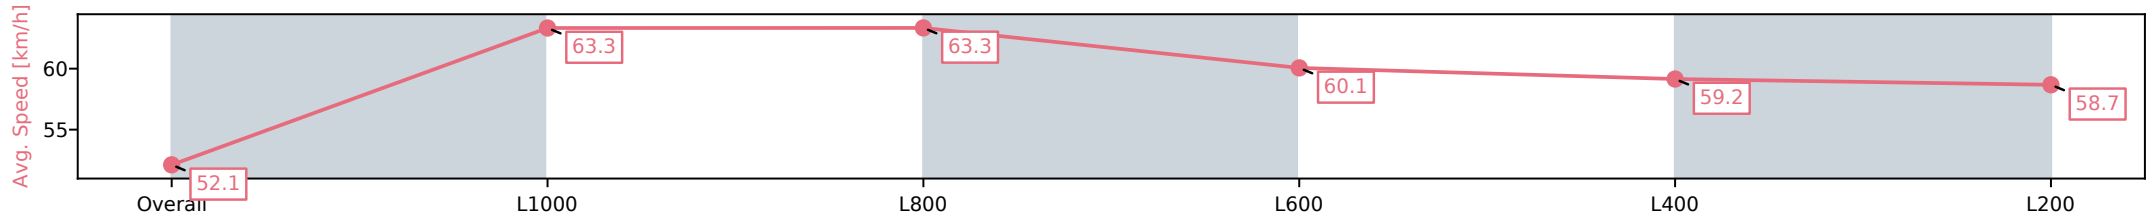

Morphettville Parks SA - Professional
 Race 1: Fleurieu Milk Company Maiden Plate - 1250m
 11 October 2024 - 2:44PM
 Track Rating: Good 4, Weather: Fine, Rail Position: +6m Entire

Section	Overall	L1000	L800	L600	L400	L200
Section Times	1:16.44 [9] (0:17.34)	0:59.10 [12] (0:11.42)	0:47.68 [11] (0:11.38)	0:36.30 [11] (0:11.87)	0:24.43 [9] (0:11.95)	0:12.48 [9] (0:12.48)
Average Speed [km/h]	52.0	63.8	63.5	61.1	60.5	57.7
Top Speed [km/h]	65.1	64.2	64.2	63.4	61.2	60.3
Avg. Dist. to Rail [m]	3.5	2.0	1.4	1.6	3.1	4.4
Avg. Stride Freq. [Hz]	2.2	2.3	2.2	2.2	2.2	2.2
Avg. Stride Length [m]	6.6	7.8	8.0	7.6	7.5	7.4

Morphettville Parks SA - Professional
 Race 1: Fleurieu Milk Company Maiden Plate - 1250m
 11 October 2024 - 2:44PM
 Track Rating: Good 4, Weather: Fine, Rail Position: +6m Entire

Section	Overall	L1000	L800	L600	L400	L200
Section Times	1:16.50 [10] (0:17.28)	0:59.22 [11] (0:11.40)	0:47.82 [10] (0:11.38)	0:36.44 [10] (0:11.97)	0:24.47 [11] (0:12.19)	0:12.28 [11] (0:12.28)
Average Speed [km/h]	52.1	63.3	63.3	60.1	59.2	58.7
Top Speed [km/h]	65.2	64.2	64.8	61.2	60.5	61.1
Avg. Dist. to Rail [m]	2.2	0.6	0.3	0.5	1.9	1.8
Avg. Stride Freq. [Hz]	2.0	2.0	2.0	2.0	2.0	2.0
Avg. Stride Length [m]	7.0	8.4	8.5	8.2	8.2	8.2