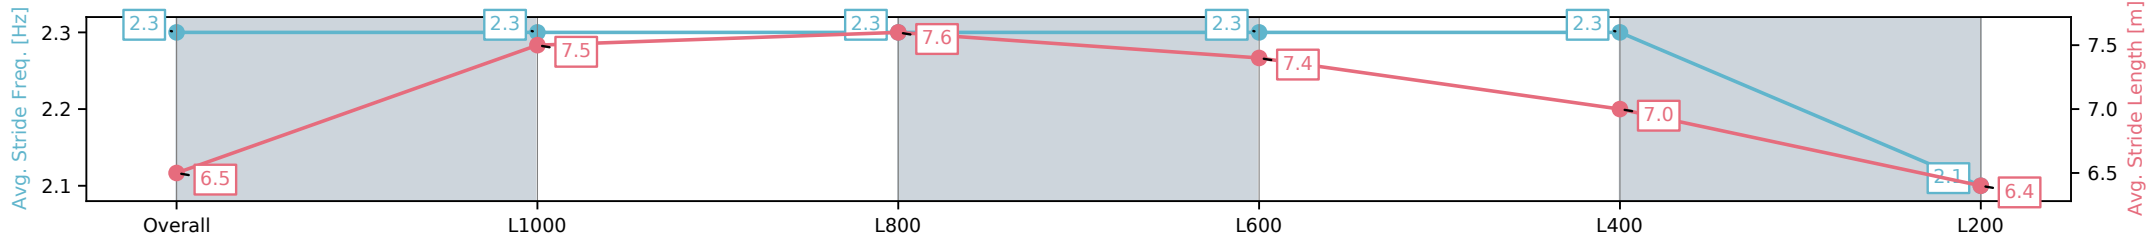

Morphettville Parks SA - Professional
 Race 1: Fleurieu Milk Company Maiden Plate - 1250m
 11 October 2024 - 2:44PM
 Track Rating: Good 4, Weather: Fine, Rail Position: +6m Entire

Section	Overall	L1000	L800	L600	L400	L200
Section Times	1:17.36 [11] (0:17.28)	1:00.08 [10] (0:11.66)	0:48.42 [12] (0:11.56)	0:36.85 [12] (0:11.62)	0:25.23 [12] (0:11.96)	0:13.27 [10] (0:13.27)
Average Speed [km/h]	52.2	62.9	62.6	62.9	60.7	54.2
Top Speed [km/h]	64.3	64.3	64.3	63.6	62.7	57.5
Avg. Dist. to Rail [m]	6.5	3.6	2.6	2.9	4.6	6.3
Avg. Stride Freq. [Hz]	2.4	2.5	2.4	2.5	2.5	2.4
Avg. Stride Length [m]	6.1	7.0	7.2	7.0	6.7	6.3

[] Ranking at each section and finish
 -:-:- No data available at this section
 NA No data available

Horse/Jockey Name	TAMERICA/Justin Potter
Finish Rank	12
Fastest Section Time (Section)	0:11.55 (L600)
Top Speed [km/h] (Section)	66.6 (Overall)
Race State	Finished

Morphettville Parks SA - Professional
 Race 1: Fleurieu Milk Company Maiden Plate - 1250m
 11 October 2024 - 2:44PM
 Track Rating: Good 4, Weather: Fine, Rail Position: +6m Entire

Section	Overall	L1000	L800	L600	L400	L200
Section Times	1:19.55 [12] (0:16.86)	1:02.69 [6] (0:11.62)	0:51.07 [8] (0:11.55)	0:39.52 [9] (0:11.99)	0:27.53 [10] (0:12.63)	0:14.90 [12] (0:14.90)
Average Speed [km/h]	53.4	62.5	62.5	60.1	57.1	48.3
Top Speed [km/h]	66.6	63.9	64.4	61.2	58.8	55.1
Avg. Dist. to Rail [m]	1.9	1.4	1.1	0.4	0.6	2.0
Avg. Stride Freq. [Hz]	2.3	2.3	2.3	2.3	2.3	2.1
Avg. Stride Length [m]	6.5	7.5	7.6	7.4	7.0	6.4