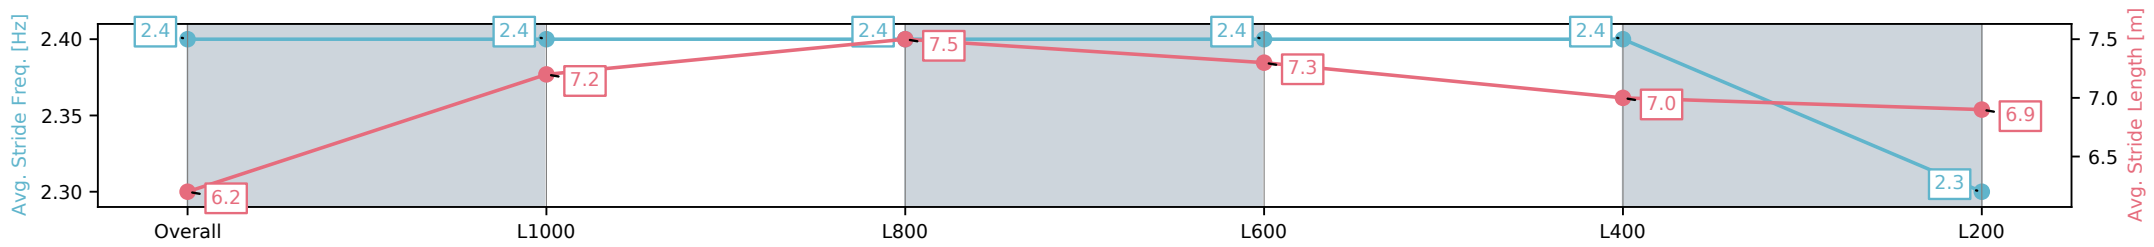

[] Ranking at each section and finish
 -:-:- No data available at this section
 NA No data available

Horse/Jockey Name	IT'S A SOLID DEEL/Felicity Atkinson
Finish Rank	6
Fastest Section Time (Section)	0:11.38 (L600)
Top Speed [km/h] (Section)	66.6 (Overall)
Race State	Finished

Morphettville Parks SA - Professional
 Race 1: Fleurieu Milk Company Maiden Plate - 1250m
 11 October 2024 - 2:44PM
 Track Rating: Good 4, Weather: Fine, Rail Position: +6m Entire

Section	Overall	L1000	L800	L600	L400	L200
Section Times	1:15.88 [6] (0:16.83)	0:59.05 [5] (0:11.41)	0:47.64 [5] (0:11.38)	0:36.26 [4] (0:11.38)	0:24.88 [4] (0:12.15)	0:12.73 [6] (0:12.73)
Average Speed [km/h]	53.5	63.5	63.2	62.9	59.2	56.6
Top Speed [km/h]	66.6	65.2	64.0	64.1	61.6	58.8
Avg. Dist. to Rail [m]	3.5	1.0	0.5	1.0	0.9	1.9
Avg. Stride Freq. [Hz]	2.4	2.4	2.4	2.4	2.4	2.3
Avg. Stride Length [m]	6.2	7.2	7.5	7.3	7.0	6.9