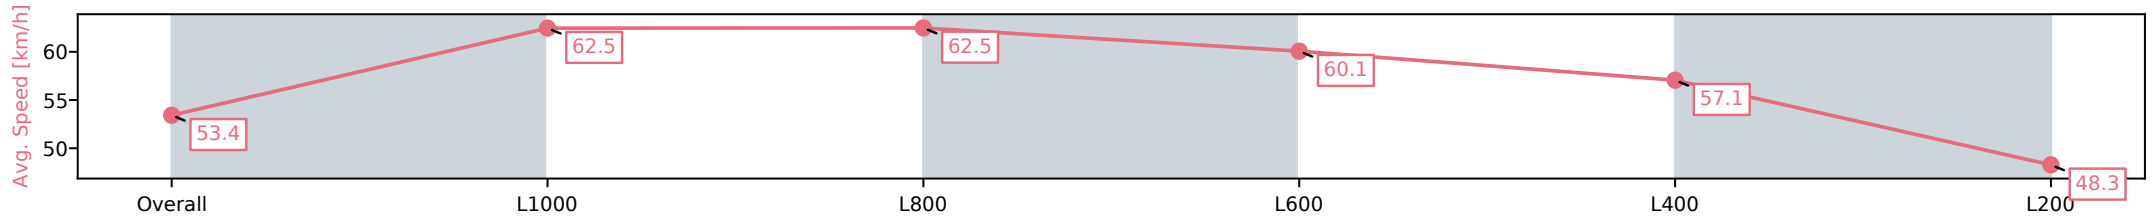

Morphettville Parks SA - Professional
 Race 1: Fleurieu Milk Company Maiden Plate - 1250m
 11 October 2024 - 2:44PM
 Track Rating: Good 4, Weather: Fine, Rail Position: +6m Entire

Section	Overall	L1000	L800	L600	L400	L200
Section Times	1:17.36 [11] (0:17.28)	1:00.08 [10] (0:11.66)	0:48.42 [12] (0:11.56)	0:36.85 [12] (0:11.62)	0:25.23 [12] (0:11.96)	0:13.27 [10] (0:13.27)
Average Speed [km/h]	52.2	62.9	62.6	62.9	60.7	54.2
Top Speed [km/h]	64.3	64.3	64.3	63.6	62.7	57.5
Avg. Dist. to Rail [m]	6.5	3.6	2.6	2.9	4.6	6.3
Avg. Stride Freq. [Hz]	2.4	2.5	2.4	2.5	2.5	2.4
Avg. Stride Length [m]	6.1	7.0	7.2	7.0	6.7	6.3

[] Ranking at each section and finish
 -:-:- No data available at this section
 NA No data available

Horse/Jockey Name	TAMERICA/Justin Potter
Finish Rank	12
Fastest Section Time (Section)	0:11.55 (L600)
Top Speed [km/h] (Section)	66.6 (Overall)
Race State	Finished

Morphettville Parks SA - Professional
 Race 1: Fleurieu Milk Company Maiden Plate - 1250m
 11 October 2024 - 2:44PM
 Track Rating: Good 4, Weather: Fine, Rail Position: +6m Entire

Section	Overall	L1000	L800	L600	L400	L200
Section Times	1:19.55 [12] (0:16.86)	1:02.69 [6] (0:11.62)	0:51.07 [8] (0:11.55)	0:39.52 [9] (0:11.99)	0:27.53 [10] (0:12.63)	0:14.90 [12] (0:14.90)
Average Speed [km/h]	53.4	62.5	62.5	60.1	57.1	48.3
Top Speed [km/h]	66.6	63.9	64.4	61.2	58.8	55.1
Avg. Dist. to Rail [m]	1.9	1.4	1.1	0.4	0.6	2.0
Avg. Stride Freq. [Hz]	2.3	2.3	2.3	2.3	2.3	2.1
Avg. Stride Length [m]	6.5	7.5	7.6	7.4	7.0	6.4