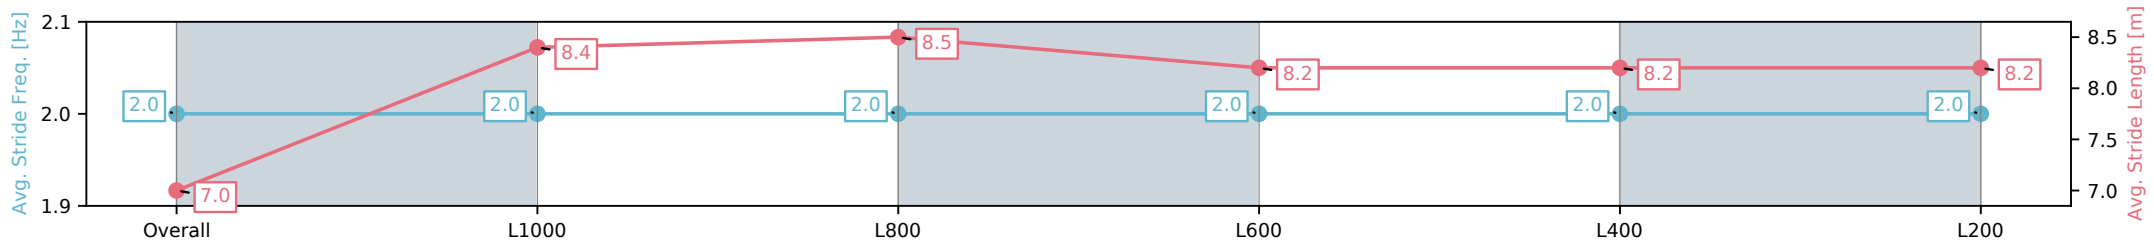

Morphettville Parks SA - Professional
 Race 1: Fleurieu Milk Company Maiden Plate - 1250m
 11 October 2024 - 2:44PM
 Track Rating: Good 4, Weather: Fine, Rail Position: +6m Entire

Section	Overall	L1000	L800	L600	L400	L200
Section Times	1:16.44 [9] (0:17.34)	0:59.10 [12] (0:11.42)	0:47.68 [11] (0:11.38)	0:36.30 [11] (0:11.87)	0:24.43 [9] (0:11.95)	0:12.48 [9] (0:12.48)
Average Speed [km/h]	52.0	63.8	63.5	61.1	60.5	57.7
Top Speed [km/h]	65.1	64.2	64.2	63.4	61.2	60.3
Avg. Dist. to Rail [m]	3.5	2.0	1.4	1.6	3.1	4.4
Avg. Stride Freq. [Hz]	2.2	2.3	2.2	2.2	2.2	2.2
Avg. Stride Length [m]	6.6	7.8	8.0	7.6	7.5	7.4

Report Created: Fri 11 October 2024 15:30:26 GMT+11 (Note: Timing is based on positional data)

[] Ranking at each section and finish
 -:-:- No data available at this section
 NA No data available

Horse/Jockey Name	MATALIK/Matthew Chadwick
Finish Rank	10
Fastest Section Time (Section)	0:11.38 (L600)
Top Speed [km/h] (Section)	65.2 (Overall)
Race State	Finished

Morphettville Parks SA - Professional
 Race 1: Fleurieu Milk Company Maiden Plate - 1250m
 11 October 2024 - 2:44PM
 Track Rating: Good 4, Weather: Fine, Rail Position: +6m Entire

Section	Overall	L1000	L800	L600	L400	L200
Section Times	1:16.50 [10] (0:17.28)	0:59.22 [11] (0:11.40)	0:47.82 [10] (0:11.38)	0:36.44 [10] (0:11.97)	0:24.47 [11] (0:12.19)	0:12.28 [11] (0:12.28)
Average Speed [km/h]	52.1	63.3	63.3	60.1	59.2	58.7
Top Speed [km/h]	65.2	64.2	64.8	61.2	60.5	61.1
Avg. Dist. to Rail [m]	2.2	0.6	0.3	0.5	1.9	1.8
Avg. Stride Freq. [Hz]	2.0	2.0	2.0	2.0	2.0	2.0
Avg. Stride Length [m]	7.0	8.4	8.5	8.2	8.2	8.2