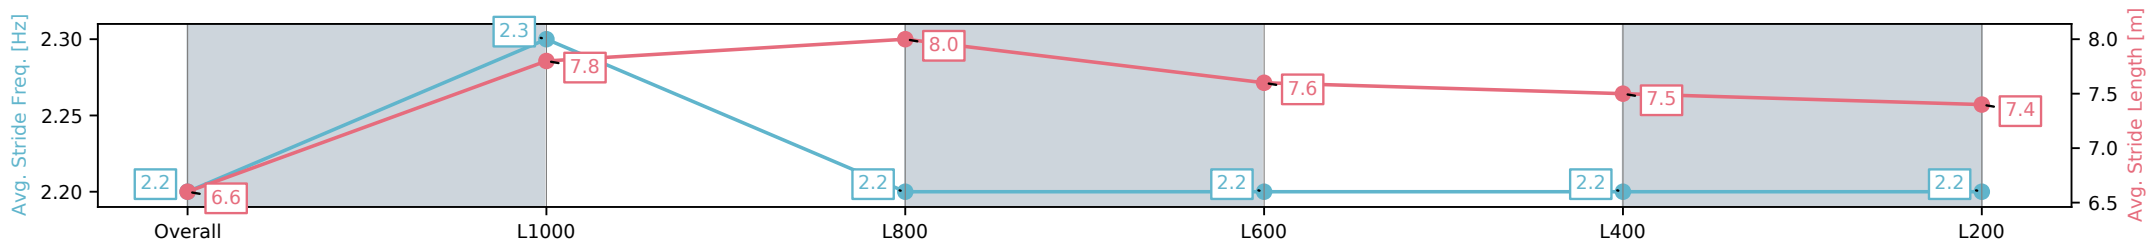

Morphettville Parks SA - Professional
 Race 1: Fleurieu Milk Company Maiden Plate - 1250m
 11 October 2024 - 2:44PM
 Track Rating: Good 4, Weather: Fine, Rail Position: +6m Entire

Section	Overall	L1000	L800	L600	L400	L200
Section Times	1:16.32 [8] (0:16.51)	0:59.81 [2] (0:11.06)	0:48.75 [2] (0:11.47)	0:37.28 [2] (0:11.68)	0:25.60 [2] (0:12.25)	0:13.35 [3] (0:13.35)
Average Speed [km/h]	54.7	66.1	63.2	62.1	59.0	53.9
Top Speed [km/h]	68.8	68.8	64.8	63.1	60.5	57.3
Avg. Dist. to Rail [m]	9.8	3.3	2.5	1.5	1.8	1.3
Avg. Stride Freq. [Hz]	2.4	2.4	2.3	2.3	2.3	2.2
Avg. Stride Length [m]	6.4	7.6	7.7	7.5	7.1	6.9

- [] Ranking at each section and finish
- :-:- No data available at this section
- NA No data available

Horse/Jockey Name	PENDING HEART/Zoe Lloyd
Finish Rank	9
Fastest Section Time (Section)	0:11.38 (L600)
Top Speed [km/h] (Section)	65.1 (Overall)
Race State	Finished

Morphettville Parks SA - Professional
 Race 1: Fleurieu Milk Company Maiden Plate - 1250m
 11 October 2024 - 2:44PM
 Track Rating: Good 4, Weather: Fine, Rail Position: +6m Entire

Section	Overall	L1000	L800	L600	L400	L200
Section Times	1:16.44 [9] (0:17.34)	0:59.10 [12] (0:11.42)	0:47.68 [11] (0:11.38)	0:36.30 [11] (0:11.87)	0:24.43 [9] (0:11.95)	0:12.48 [9] (0:12.48)
Average Speed [km/h]	52.0	63.8	63.5	61.1	60.5	57.7
Top Speed [km/h]	65.1	64.2	64.2	63.4	61.2	60.3
Avg. Dist. to Rail [m]	3.5	2.0	1.4	1.6	3.1	4.4
Avg. Stride Freq. [Hz]	2.2	2.3	2.2	2.2	2.2	2.2
Avg. Stride Length [m]	6.6	7.8	8.0	7.6	7.5	7.4