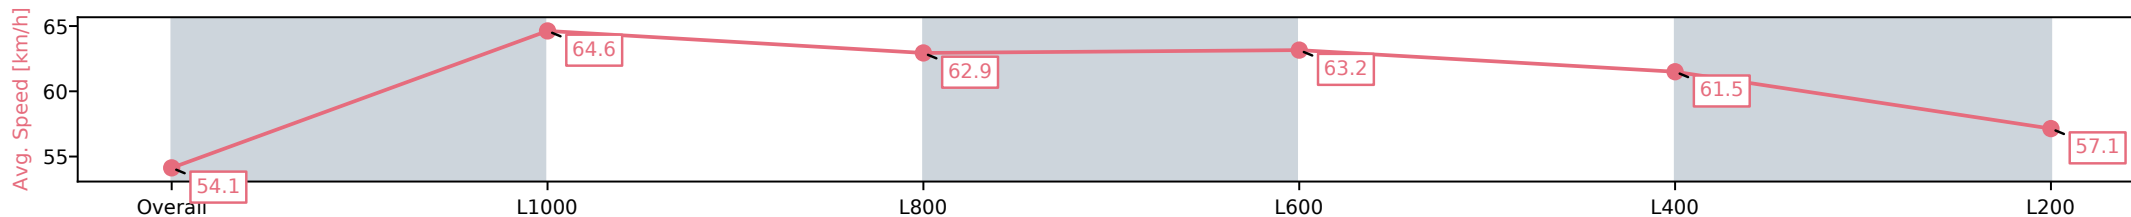

Horse/Jockey Name	SWYCHO/Todd Pannell
Finish Rank	1
Fastest Section Time (Section)	0:11.16 (L800)
Top Speed [km/h] (Section)	67.2 (Overall)
Race State	Finished

Morphettville Parks SA - Professional
Race 1: Fleurieu Milk Company Maiden Plate - 1250m
11 October 2024 - 2:44PM
Track Rating: Good 4, Weather: Fine, Rail Position: +6m Entire

Section	Overall	L1000	L800	L600	L400	L200
Section Times	1:15.18 [1] (0:16.65)	0:58.53 [3] (0:11.16)	0:47.37 [3] (0:11.49)	0:35.88 [3] (0:11.52)	0:24.36 [3] (0:11.77)	0:12.59 [2] (0:12.59)
Average Speed [km/h]	54.1	64.6	62.9	63.2	61.5	57.1
Top Speed [km/h]	67.2	67.2	63.9	64.4	63.0	60.6
Avg. Dist. to Rail [m]	4.4	0.8	1.3	2.0	2.3	3.0
Avg. Stride Freq. [Hz]	2.4	2.4	2.3	2.4	2.4	2.3
Avg. Stride Length [m]	6.3	7.6	7.6	7.4	7.1	6.9

- [ ] Ranking at each section and finish
- -:-:- No data available at this section
- NA No data available