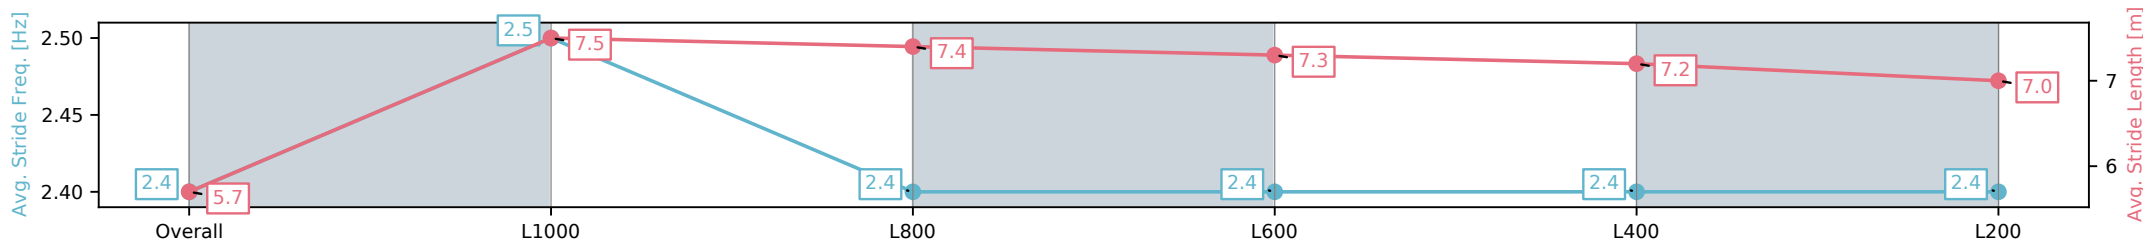

Morphettville SA - Professional

Race 7: Petaluma Wines Handicap (Heat of Sportsbet Viddora Series) - 1200m

05 October 2024 - 4:09PM

Track Rating: Good 4, Weather: Overcast, Rail Position: True

Section	Overall	L1000	L800	L600	L400	L200
Section Times	1:11.43 [12] (0:14.28)	0:57.14 [6] (0:10.78)	0:46.36 [8] (0:11.17)	0:35.19 [7] (0:11.37)	0:23.82 [6] (0:11.60)	0:12.22 [10] (0:12.22)
Average Speed [km/h]	50.3	66.8	65.1	64.0	62.3	59.0
Top Speed [km/h]	67.1	67.9	66.0	65.8	63.7	61.8
Avg. Dist. to Rail [m]	4.6	2.4	2.2	2.3	3.7	7.0
Avg. Stride Freq. [Hz]	2.4	2.5	2.4	2.4	2.4	2.4
Avg. Stride Length [m]	5.7	7.5	7.4	7.3	7.2	7.0