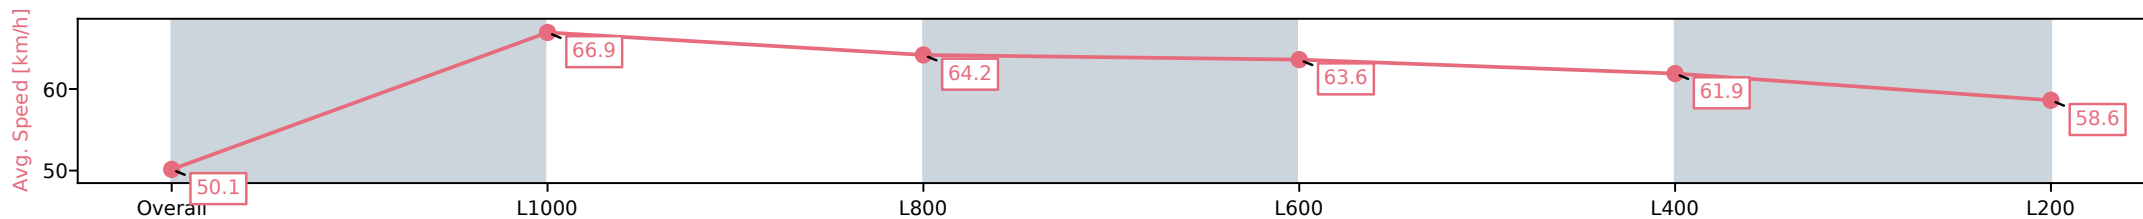

Horse/Jockey Name	IN THE DARKNESS/Jessica Eaton
Finish Rank	13
Fastest Section Time (Section)	0:10.75 (L1000)
Top Speed [km/h] (Section)	68.6 (Overall)
Race State	Finished

Morphettville SA - Professional
Race 7: Petaluma Wines Handicap (Heat of Sportsbet
Viddora Series) - 1200m
05 October 2024 - 4:09PM
Track Rating: Good 4, Weather: Overcast, Rail Position: True

Section	Overall	L1000	L800	L600	L400	L200
Section Times	1:11.53 [13] (0:14.38)	0:57.15 [9] (0:10.75)	0:46.40 [9] (0:11.18)	0:35.22 [9] (0:11.31)	0:23.91 [7] (0:11.63)	0:12.28 [12] (0:12.28)
Average Speed [km/h]	50.1	66.9	64.2	63.6	61.9	58.6
Top Speed [km/h]	66.9	68.6	65.0	64.6	63.4	62.1
Avg. Dist. to Rail [m]	0.7	0.2	0.6	0.5	1.7	2.6
Avg. Stride Freq. [Hz]	2.2	2.4	2.3	2.3	2.3	2.3
Avg. Stride Length [m]	5.9	7.7	7.6	7.7	7.3	7.2

- [ ] Ranking at each section and finish
- -:-:- No data available at this section
- NA No data available