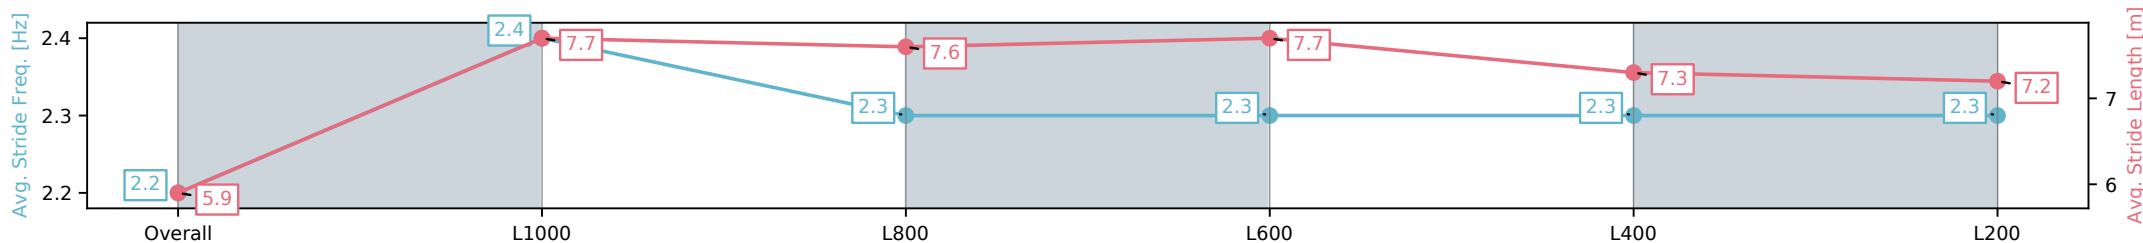

Horse/Jockey Name	IN THE DARKNESS/Jessica Eaton
Finish Rank	13
Fastest Section Time (Section)	0:10.75 (L1000)
Top Speed [km/h] (Section)	68.6 (Overall)
Race State	Finished

Morphettville SA - Professional
Race 7: Petaluma Wines Handicap (Heat of Sportsbet
Viddora Series) - 1200m
05 October 2024 - 4:09PM
Track Rating: Good 4, Weather: Overcast, Rail Position: True

Section	Overall	L1000	L800	L600	L400	L200
Section Times	1:11.53 [13] (0:14.38)	0:57.15 [9] (0:10.75)	0:46.40 [9] (0:11.18)	0:35.22 [9] (0:11.31)	0:23.91 [7] (0:11.63)	0:12.28 [12] (0:12.28)
Average Speed [km/h]	50.1	66.9	64.2	63.6	61.9	58.6
Top Speed [km/h]	66.9	68.6	65.0	64.6	63.4	62.1
Avg. Dist. to Rail [m]	0.7	0.2	0.6	0.5	1.7	2.6
Avg. Stride Freq. [Hz]	2.2	2.4	2.3	2.3	2.3	2.3
Avg. Stride Length [m]	5.9	7.7	7.6	7.7	7.3	7.2

- [ ] Ranking at each section and finish
- -:-:- No data available at this section
- NA No data available