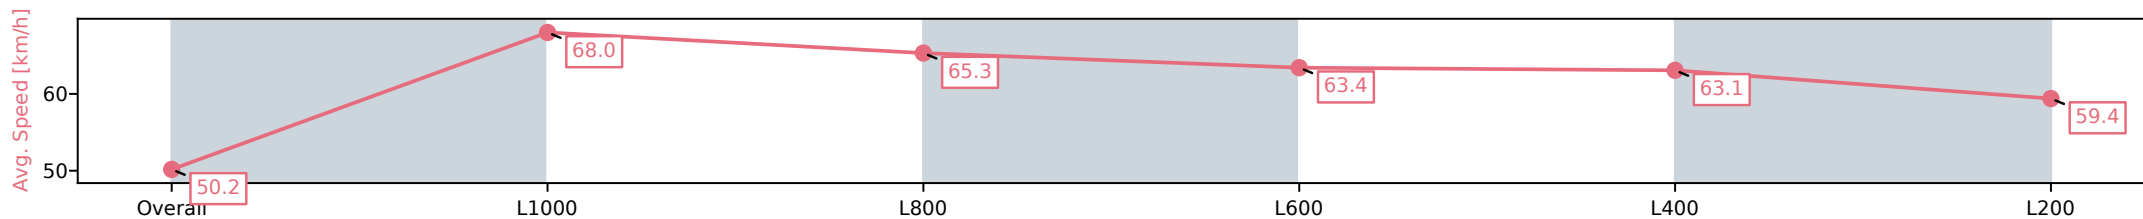

Horse/Jockey Name	MISS REMSKI/Margaret Collett
Finish Rank	2
Fastest Section Time (Section)	0:10.56 (L1000)
Top Speed [km/h] (Section)	69.8 (Overall)
Race State	Finished

Morphettville SA - Professional
Race 7: Petaluma Wines Handicap (Heat of Sportsbet
Viddora Series) - 1200m
05 October 2024 - 4:09PM
Track Rating: Good 4, Weather: Overcast, Rail Position: True

Section	Overall	L1000	L800	L600	L400	L200
Section Times	1:10.95 [2] (0:14.36)	0:56.59 [8] (0:10.56)	0:46.02 [5] (0:11.09)	0:34.93 [4] (0:11.37)	0:23.56 [4] (0:11.43)	0:12.13 [3] (0:12.13)
Average Speed [km/h]	50.2	68.0	65.3	63.4	63.1	59.4
Top Speed [km/h]	67.9	69.8	68.7	64.5	63.8	62.0
Avg. Dist. to Rail [m]	6.1	2.7	1.6	0.3	2.0	2.8
Avg. Stride Freq. [Hz]	2.3	2.5	2.4	2.4	2.5	2.4
Avg. Stride Length [m]	5.7	7.5	7.2	7.0	7.0	6.8

- [ ] Ranking at each section and finish
- -:-:- No data available at this section
- NA No data available