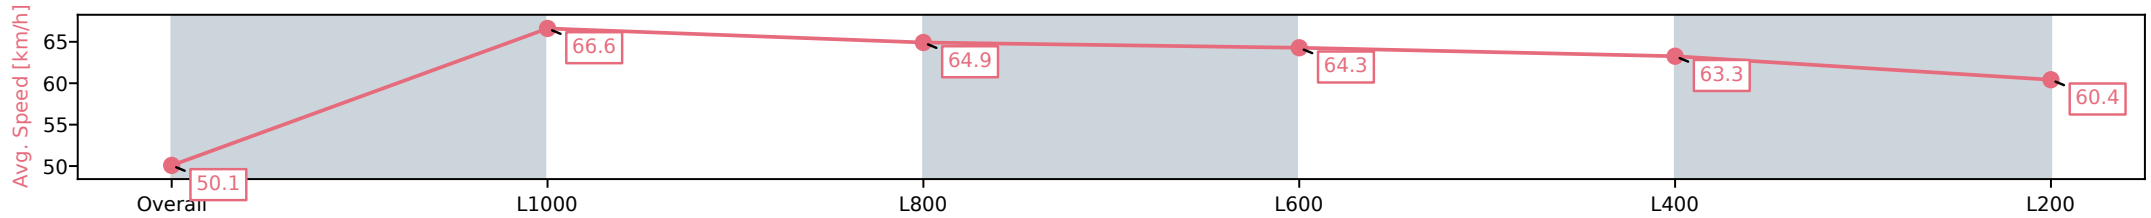

Horse/Jockey Name	PROBATE/Teagan Voorham
Finish Rank	7
Fastest Section Time (Section)	0:10.80 (L1000)
Top Speed [km/h] (Section)	69.4 (Overall)
Race State	Finished

Morphettville SA - Professional
Race 7: Petaluma Wines Handicap (Heat of Sportsbet
Viddora Series) - 1200m
05 October 2024 - 4:09PM
Track Rating: Good 4, Weather: Overcast, Rail Position: True

Section	Overall	L1000	L800	L600	L400	L200
Section Times	1:11.10 [7] (0:14.41)	0:56.69 [10] (0:10.80)	0:45.89 [10] (0:11.21)	0:34.68 [10] (0:11.33)	0:23.35 [9] (0:11.44)	0:11.91 [9] (0:11.91)
Average Speed [km/h]	50.1	66.6	64.9	64.3	63.3	60.4
Top Speed [km/h]	66.0	69.4	65.8	65.0	64.2	62.6
Avg. Dist. to Rail [m]	4.0	3.1	2.8	2.4	3.4	4.5
Avg. Stride Freq. [Hz]	2.2	2.3	2.3	2.3	2.3	2.3
Avg. Stride Length [m]	6.0	7.8	7.8	7.8	7.7	7.4

- [ ] Ranking at each section and finish
- -:-:- No data available at this section
- NA No data available