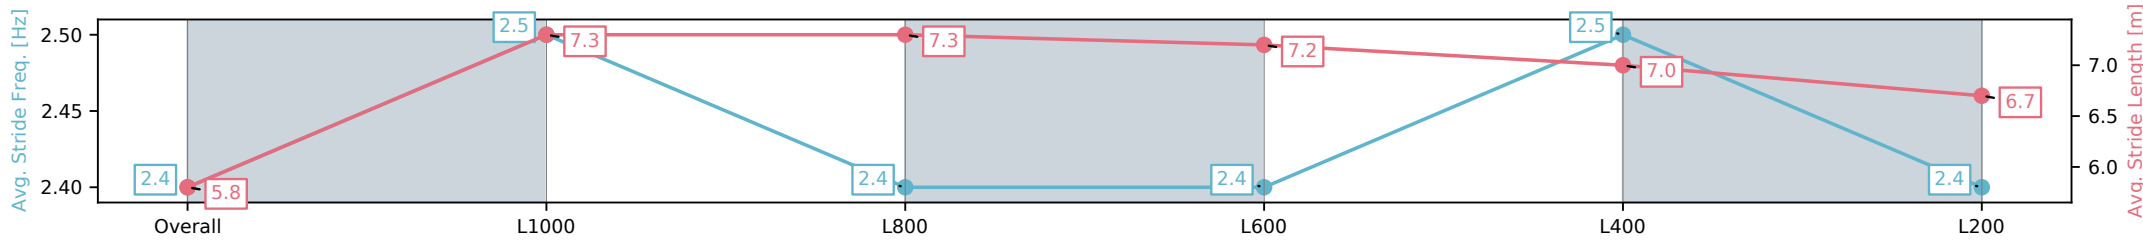

Horse/Jockey Name	LUCILLE ROSE/Justin Potter
Finish Rank	4
Fastest Section Time (Section)	0:10.52 (L1000)
Top Speed [km/h] (Section)	71.2 (Overall)
Race State	Finished

Morphettville SA - Professional
Race 7: Petaluma Wines Handicap (Heat of Sportsbet
Viddora Series) - 1200m
05 October 2024 - 4:09PM
Track Rating: Good 4, Weather: Overcast, Rail Position: True

Section	Overall	L1000	L800	L600	L400	L200
Section Times	1:11.05 [4] (0:13.91)	0:57.14 [1] (0:10.52)	0:46.62 [1] (0:11.06)	0:35.56 [1] (0:11.53)	0:24.03 [1] (0:11.57)	0:12.45 [1] (0:12.45)
Average Speed [km/h]	51.9	68.3	65.3	63.0	62.5	57.8
Top Speed [km/h]	68.2	71.2	66.5	64.1	64.0	60.8
Avg. Dist. to Rail [m]	11.2	2.1	1.0	1.6	2.0	0.7
Avg. Stride Freq. [Hz]	2.4	2.5	2.4	2.4	2.5	2.4
Avg. Stride Length [m]	5.8	7.3	7.3	7.2	7.0	6.7

[ ] Ranking at each section and finish
-:-:- No data available at this section
NA No data available