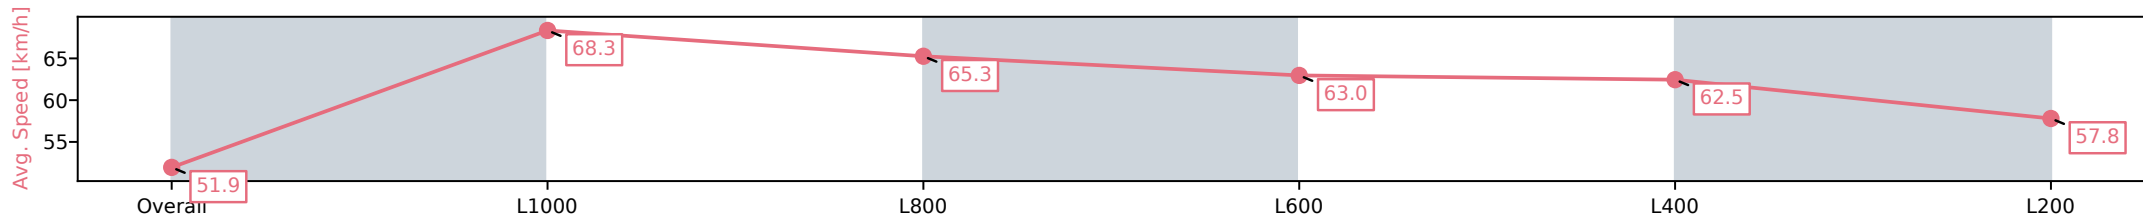

Horse/Jockey Name	LUCILLE ROSE/Justin Potter
Finish Rank	4
Fastest Section Time (Section)	0:10.52 (L1000)
Top Speed [km/h] (Section)	71.2 (Overall)
Race State	Finished

Morphettville SA - Professional
Race 7: Petaluma Wines Handicap (Heat of Sportsbet
Viddora Series) - 1200m
05 October 2024 - 4:09PM
Track Rating: Good 4, Weather: Overcast, Rail Position: True

Section	Overall	L1000	L800	L600	L400	L200
Section Times	1:11.05 [4] (0:13.91)	0:57.14 [1] (0:10.52)	0:46.62 [1] (0:11.06)	0:35.56 [1] (0:11.53)	0:24.03 [1] (0:11.57)	0:12.45 [1] (0:12.45)
Average Speed [km/h]	51.9	68.3	65.3	63.0	62.5	57.8
Top Speed [km/h]	68.2	71.2	66.5	64.1	64.0	60.8
Avg. Dist. to Rail [m]	11.2	2.1	1.0	1.6	2.0	0.7
Avg. Stride Freq. [Hz]	2.4	2.5	2.4	2.4	2.5	2.4
Avg. Stride Length [m]	5.8	7.3	7.3	7.2	7.0	6.7

[ ] Ranking at each section and finish
-:-:- No data available at this section
NA No data available