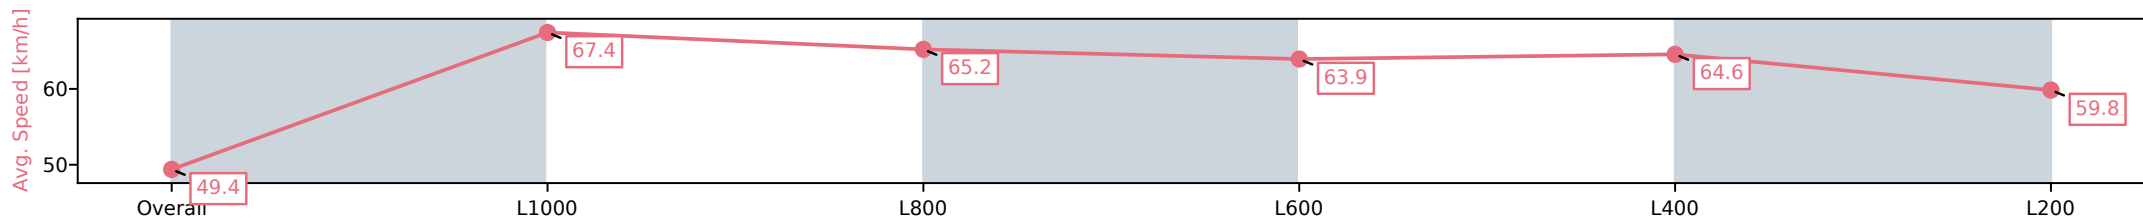

Horse/Jockey Name	COURAGEOUS LASS/Jason Holder
Finish Rank	6
Fastest Section Time (Section)	0:10.69 (L1000)
Top Speed [km/h] (Section)	68.7 (Overall)
Race State	Finished

Morphettville SA - Professional
Race 7: Petaluma Wines Handicap (Heat of Sportsbet
Viddora Series) - 1200m
05 October 2024 - 4:09PM
Track Rating: Good 4, Weather: Overcast, Rail Position: True

Section	Overall	L1000	L800	L600	L400	L200
Section Times	1:11.08 [6] (0:14.60)	0:56.48 [12] (0:10.69)	0:45.79 [12] (0:11.13)	0:34.66 [11] (0:11.42)	0:23.24 [11] (0:11.22)	0:12.02 [6] (0:12.02)
Average Speed [km/h]	49.4	67.4	65.2	63.9	64.6	59.8
Top Speed [km/h]	67.5	68.7	66.4	65.4	65.1	63.8
Avg. Dist. to Rail [m]	7.6	3.8	2.9	2.4	4.7	5.9
Avg. Stride Freq. [Hz]	2.3	2.5	2.4	2.4	2.4	2.3
Avg. Stride Length [m]	5.6	7.5	7.5	7.5	7.4	7.2

- [ ] Ranking at each section and finish
- -:-:- No data available at this section
- NA No data available