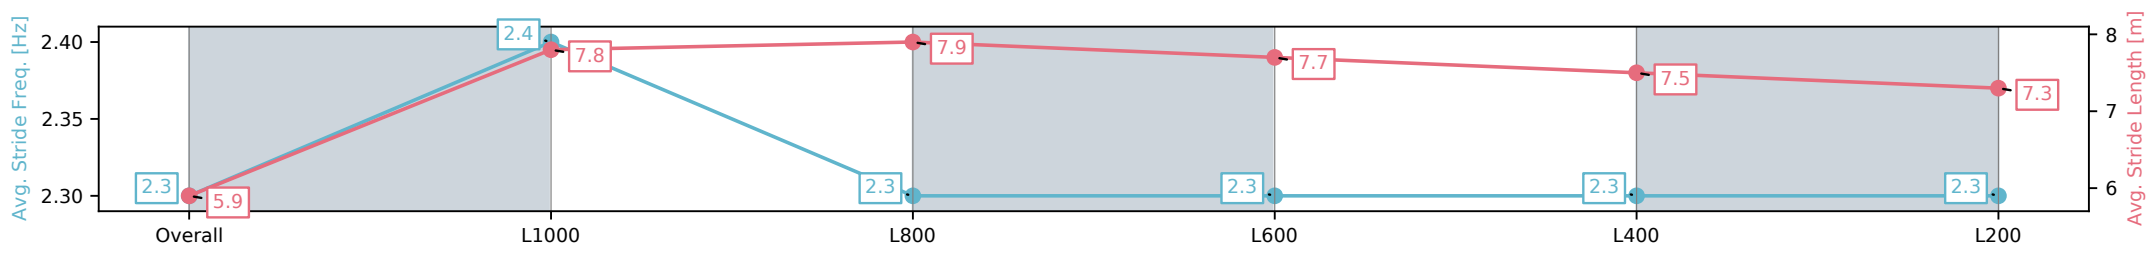

Horse/Jockey Name	HAMSLETTE/Caitlin Jones
Finish Rank	3
Fastest Section Time (Section)	0:10.72 (L1000)
Top Speed [km/h] (Section)	68.1 (Overall)
Race State	Finished

Morphettville SA - Professional
Race 7: Petaluma Wines Handicap (Heat of Sportsbet
Viddora Series) - 1200m
05 October 2024 - 4:09PM
Track Rating: Good 4, Weather: Overcast, Rail Position: True

Section	Overall	L1000	L800	L600	L400	L200
Section Times	1:11.05 [3] (0:14.28)	0:56.76 [5] (0:10.72)	0:46.04 [7] (0:11.21)	0:34.83 [6] (0:11.40)	0:23.43 [8] (0:11.46)	0:11.97 [7] (0:11.97)
Average Speed [km/h]	50.4	67.1	64.8	63.8	63.2	60.1
Top Speed [km/h]	67.7	68.1	65.9	65.1	63.9	63.9
Avg. Dist. to Rail [m]	6.8	2.8	2.4	2.0	5.7	7.9
Avg. Stride Freq. [Hz]	2.3	2.4	2.3	2.3	2.3	2.3
Avg. Stride Length [m]	5.9	7.8	7.9	7.7	7.5	7.3

- [ ] Ranking at each section and finish
- -:-:- No data available at this section
- NA No data available