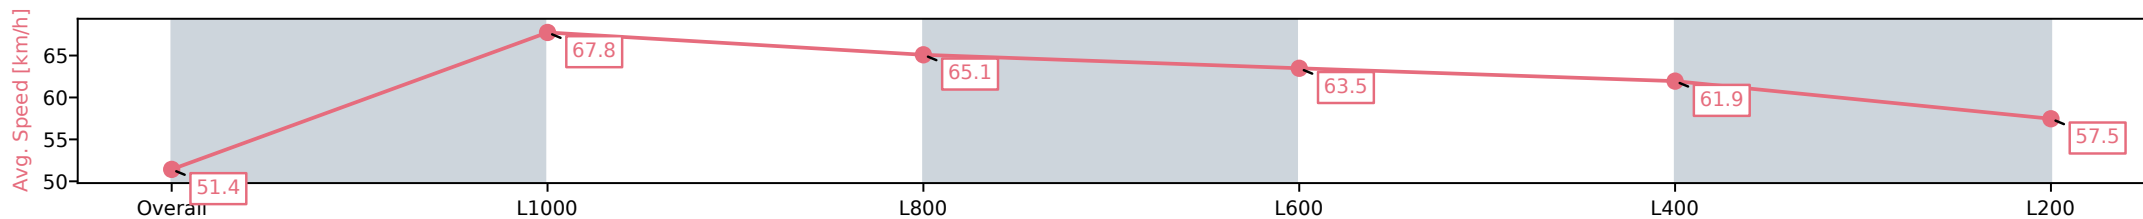

Horse/Jockey Name	SILVER CLIFF/Tayla Childs
Finish Rank	8
Fastest Section Time (Section)	0:10.63 (L1000)
Top Speed [km/h] (Section)	68.4 (Overall)
Race State	Finished

Morphettville SA - Professional
Race 7: Petaluma Wines Handicap (Heat of Sportsbet
Viddora Series) - 1200m
05 October 2024 - 4:09PM
Track Rating: Good 4, Weather: Overcast, Rail Position: True

Section	Overall	L1000	L800	L600	L400	L200
Section Times	1:11.18 [8] (0:13.99)	0:57.19 [2] (0:10.63)	0:46.56 [3] (0:11.07)	0:35.49 [3] (0:11.35)	0:24.14 [2] (0:11.63)	0:12.51 [2] (0:12.51)
Average Speed [km/h]	51.4	67.8	65.1	63.5	61.9	57.5
Top Speed [km/h]	68.3	68.4	66.6	64.0	63.0	60.3
Avg. Dist. to Rail [m]	5.5	0.9	0.4	0.2	0.2	0.2
Avg. Stride Freq. [Hz]	2.3	2.4	2.4	2.4	2.4	2.3
Avg. Stride Length [m]	6.0	7.4	7.3	7.4	7.3	6.9

- [ ] Ranking at each section and finish
- -:-:- No data available at this section
- NA No data available