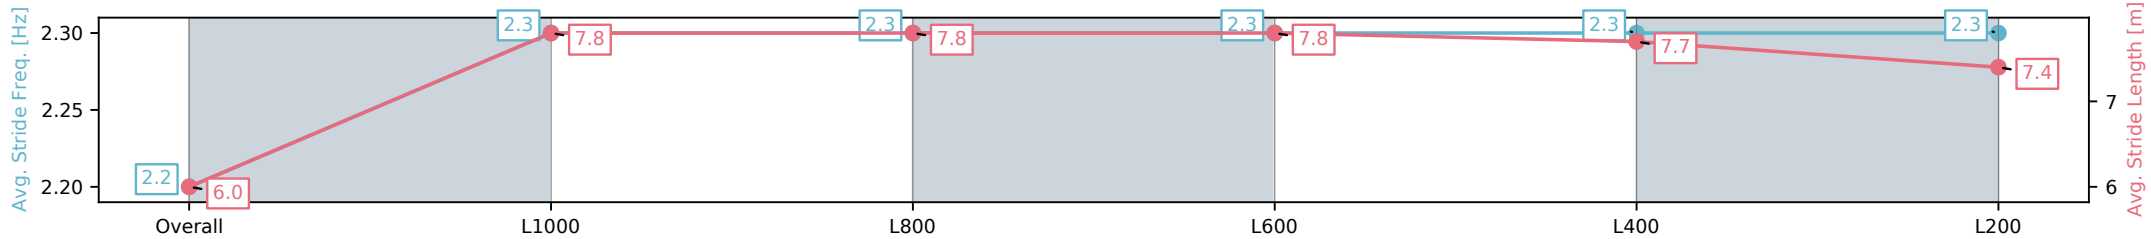

Horse/Jockey Name	PROBATE/Teagan Voorham
Finish Rank	7
Fastest Section Time (Section)	0:10.80 (L1000)
Top Speed [km/h] (Section)	69.4 (Overall)
Race State	Finished

Morphettville SA - Professional
Race 7: Petaluma Wines Handicap (Heat of Sportsbet
Viddora Series) - 1200m
05 October 2024 - 4:09PM
Track Rating: Good 4, Weather: Overcast, Rail Position: True

Section	Overall	L1000	L800	L600	L400	L200
Section Times	1:11.10 [7] (0:14.41)	0:56.69 [10] (0:10.80)	0:45.89 [10] (0:11.21)	0:34.68 [10] (0:11.33)	0:23.35 [9] (0:11.44)	0:11.91 [9] (0:11.91)
Average Speed [km/h]	50.1	66.6	64.9	64.3	63.3	60.4
Top Speed [km/h]	66.0	69.4	65.8	65.0	64.2	62.6
Avg. Dist. to Rail [m]	4.0	3.1	2.8	2.4	3.4	4.5
Avg. Stride Freq. [Hz]	2.2	2.3	2.3	2.3	2.3	2.3
Avg. Stride Length [m]	6.0	7.8	7.8	7.8	7.7	7.4

- [ ] Ranking at each section and finish
- -:-:- No data available at this section
- NA No data available