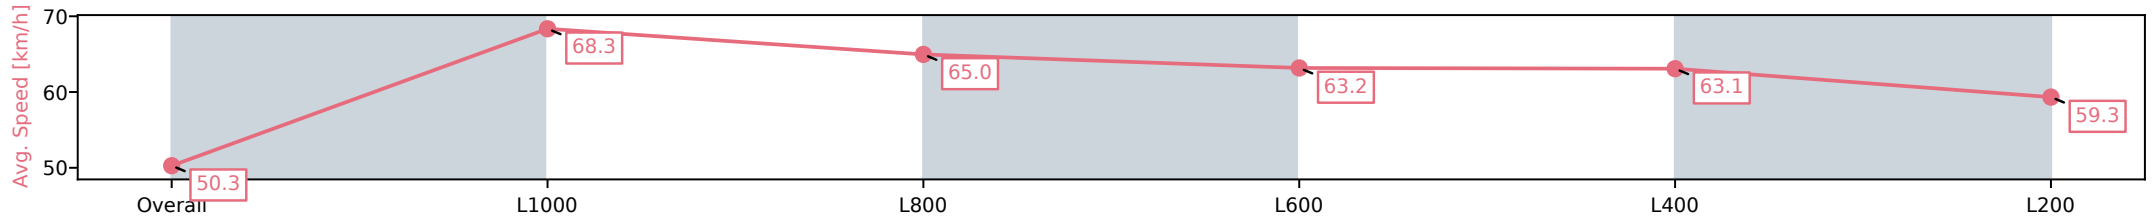

Morphettville SA - Professional

Race 7: Petaluma Wines Handicap (Heat of Sportsbet Viddora Series) - 1200m

05 October 2024 - 4:09PM

Track Rating: Good 4, Weather: Overcast, Rail Position: True

Section	Overall	L1000	L800	L600	L400	L200
Section Times	1:11.07 [5] (0:14.35)	0:56.72 [7] (0:10.52)	0:46.20 [4] (0:11.19)	0:35.01 [5] (0:11.41)	0:23.60 [5] (0:11.47)	0:12.13 [5] (0:12.13)
Average Speed [km/h]	50.3	68.3	65.0	63.2	63.1	59.3
Top Speed [km/h]	68.2	69.0	67.3	64.3	63.9	62.2
Avg. Dist. to Rail [m]	11.3	5.8	2.6	0.6	3.7	5.6
Avg. Stride Freq. [Hz]	2.3	2.5	2.4	2.3	2.4	2.3
Avg. Stride Length [m]	5.9	7.7	7.5	7.5	7.4	7.2