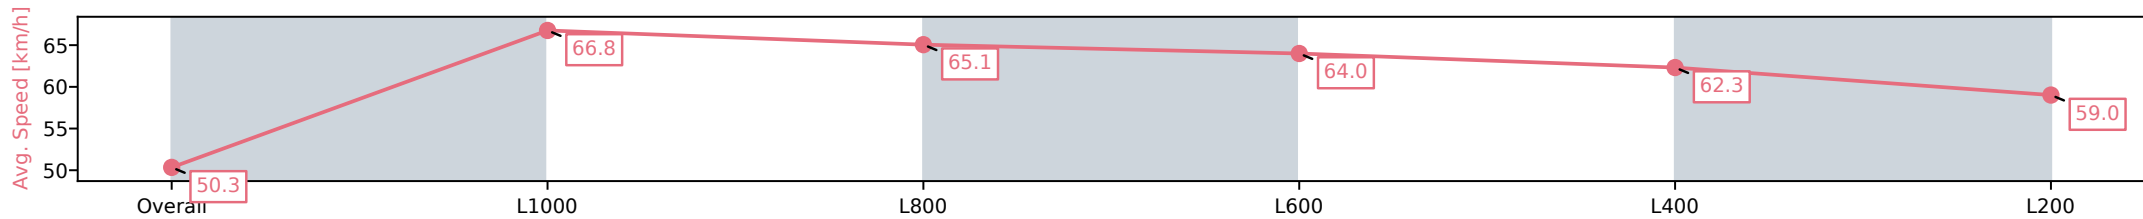

Morphettville SA - Professional

Race 7: Petaluma Wines Handicap (Heat of Sportsbet Viddora Series) - 1200m

05 October 2024 - 4:09PM

Track Rating: Good 4, Weather: Overcast, Rail Position: True

Section	Overall	L1000	L800	L600	L400	L200
Section Times	1:11.43 [12] (0:14.28)	0:57.14 [6] (0:10.78)	0:46.36 [8] (0:11.17)	0:35.19 [7] (0:11.37)	0:23.82 [6] (0:11.60)	0:12.22 [10] (0:12.22)
Average Speed [km/h]	50.3	66.8	65.1	64.0	62.3	59.0
Top Speed [km/h]	67.1	67.9	66.0	65.8	63.7	61.8
Avg. Dist. to Rail [m]	4.6	2.4	2.2	2.3	3.7	7.0
Avg. Stride Freq. [Hz]	2.4	2.5	2.4	2.4	2.4	2.4
Avg. Stride Length [m]	5.7	7.5	7.4	7.3	7.2	7.0