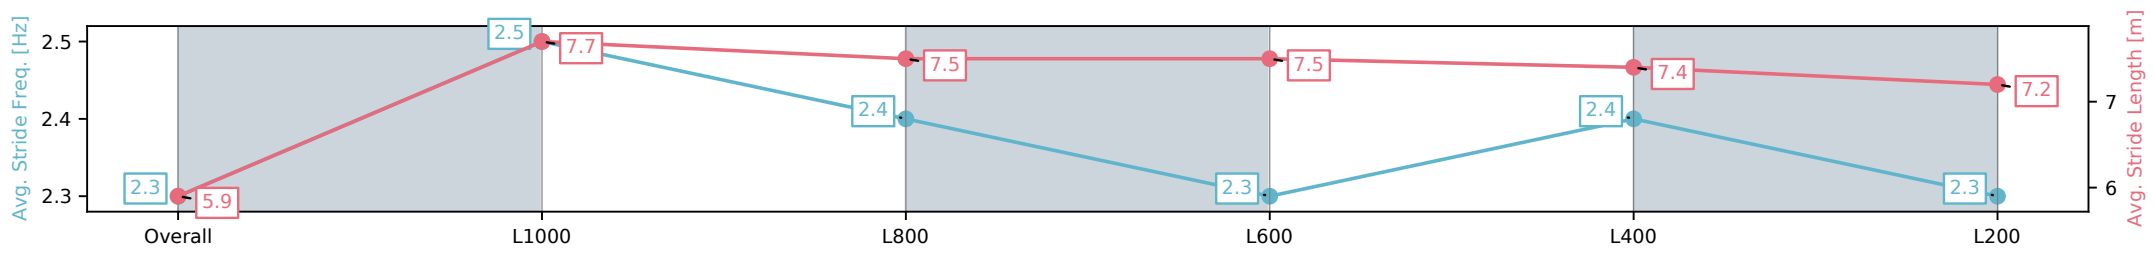

Morphettville SA - Professional

Race 7: Petaluma Wines Handicap (Heat of Sportsbet Viddora Series) - 1200m

05 October 2024 - 4:09PM

Track Rating: Good 4, Weather: Overcast, Rail Position: True

Section	Overall	L1000	L800	L600	L400	L200
Section Times	1:11.07 [5] (0:14.35)	0:56.72 [7] (0:10.52)	0:46.20 [4] (0:11.19)	0:35.01 [5] (0:11.41)	0:23.60 [5] (0:11.47)	0:12.13 [5] (0:12.13)
Average Speed [km/h]	50.3	68.3	65.0	63.2	63.1	59.3
Top Speed [km/h]	68.2	69.0	67.3	64.3	63.9	62.2
Avg. Dist. to Rail [m]	11.3	5.8	2.6	0.6	3.7	5.6
Avg. Stride Freq. [Hz]	2.3	2.5	2.4	2.3	2.4	2.3
Avg. Stride Length [m]	5.9	7.7	7.5	7.5	7.4	7.2