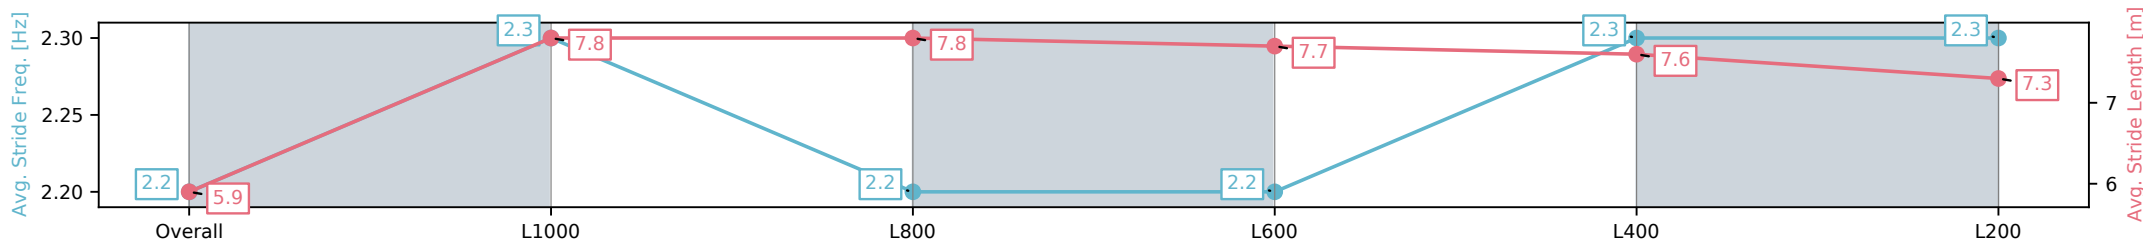

Horse/Jockey Name	VALENTINA CHARM/Ben Price
Finish Rank	11
Fastest Section Time (Section)	0:10.75 (L1000)
Top Speed [km/h] (Section)	68.3 (Overall)
Race State	Finished

Morphettville SA - Professional
Race 7: Petaluma Wines Handicap (Heat of Sportsbet
Viddora Series) - 1200m
05 October 2024 - 4:09PM
Track Rating: Good 4, Weather: Overcast, Rail Position: True

Section	Overall	L1000	L800	L600	L400	L200
Section Times	1:11.26 [11] (0:14.64)	0:56.62 [13] (0:10.75)	0:45.87 [13] (0:11.20)	0:34.67 [13] (0:11.35)	0:23.32 [13] (0:11.54)	0:11.78 [13] (0:11.78)
Average Speed [km/h]	49.3	66.9	65.1	64.4	63.2	61.0
Top Speed [km/h]	66.2	68.3	65.8	65.7	63.9	63.1
Avg. Dist. to Rail [m]	6.9	3.5	3.4	3.2	7.6	9.6
Avg. Stride Freq. [Hz]	2.2	2.3	2.2	2.2	2.3	2.3
Avg. Stride Length [m]	5.9	7.8	7.8	7.7	7.6	7.3

- [ ] Ranking at each section and finish
- -:-:- No data available at this section
- NA No data available