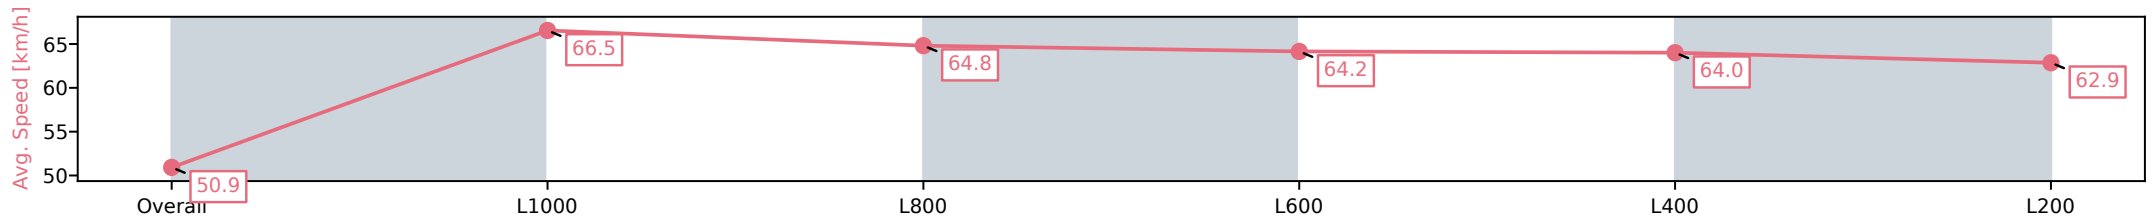

Horse/Jockey Name	CARARADA/Rochelle Milnes
Finish Rank	1
Fastest Section Time (Section)	0:10.83 (L1000)
Top Speed [km/h] (Section)	67.6 (Overall)
Race State	Finished

Morphettville SA - Professional
Race 7: Petaluma Wines Handicap (Heat of Sportsbet
Viddora Series) - 1200m
05 October 2024 - 4:09PM
Track Rating: Good 4, Weather: Overcast, Rail Position: True

Section	Overall	L1000	L800	L600	L400	L200
Section Times	1:10.59 [1] (0:14.14)	0:56.45 [4] (0:10.83)	0:45.62 [6] (0:11.28)	0:34.33 [8] (0:11.51)	0:22.82 [10] (0:11.36)	0:11.46 [8] (0:11.46)
Average Speed [km/h]	50.9	66.5	64.8	64.2	64.0	62.9
Top Speed [km/h]	67.6	67.5	65.9	65.9	64.8	64.9
Avg. Dist. to Rail [m]	9.5	5.0	4.3	5.1	8.1	9.8
Avg. Stride Freq. [Hz]	2.3	2.4	2.3	2.3	2.4	2.4
Avg. Stride Length [m]	6.0	7.9	7.8	7.7	7.5	7.4

[ ] Ranking at each section and finish
-:-:- No data available at this section
NA No data available