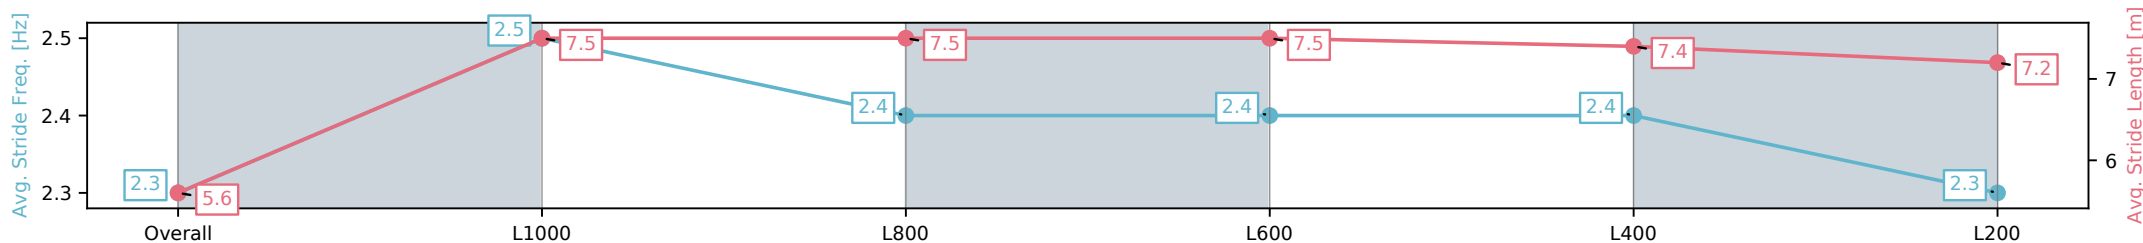

Horse/Jockey Name	COURAGEOUS LASS/Jason Holder
Finish Rank	6
Fastest Section Time (Section)	0:10.69 (L1000)
Top Speed [km/h] (Section)	68.7 (Overall)
Race State	Finished

Morphettville SA - Professional
Race 7: Petaluma Wines Handicap (Heat of Sportsbet
Viddora Series) - 1200m
05 October 2024 - 4:09PM
Track Rating: Good 4, Weather: Overcast, Rail Position: True

Section	Overall	L1000	L800	L600	L400	L200
Section Times	1:11.08 [6] (0:14.60)	0:56.48 [12] (0:10.69)	0:45.79 [12] (0:11.13)	0:34.66 [11] (0:11.42)	0:23.24 [11] (0:11.22)	0:12.02 [6] (0:12.02)
Average Speed [km/h]	49.4	67.4	65.2	63.9	64.6	59.8
Top Speed [km/h]	67.5	68.7	66.4	65.4	65.1	63.8
Avg. Dist. to Rail [m]	7.6	3.8	2.9	2.4	4.7	5.9
Avg. Stride Freq. [Hz]	2.3	2.5	2.4	2.4	2.4	2.3
Avg. Stride Length [m]	5.6	7.5	7.5	7.5	7.4	7.2

- [ ] Ranking at each section and finish
- -:-:- No data available at this section
- NA No data available