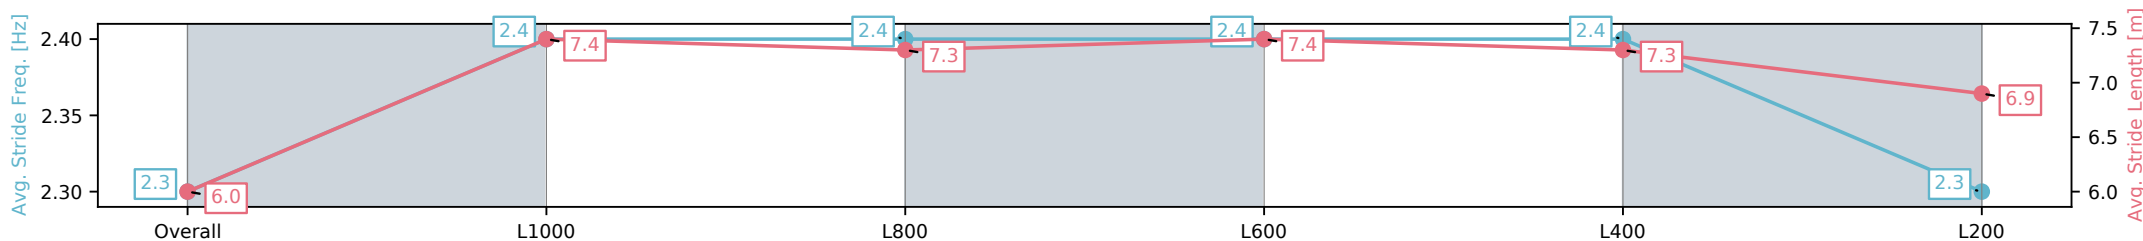

Horse/Jockey Name	SILVER CLIFF/Tayla Childs
Finish Rank	8
Fastest Section Time (Section)	0:10.63 (L1000)
Top Speed [km/h] (Section)	68.4 (Overall)
Race State	Finished

Morphettville SA - Professional
Race 7: Petaluma Wines Handicap (Heat of Sportsbet
Viddora Series) - 1200m
05 October 2024 - 4:09PM
Track Rating: Good 4, Weather: Overcast, Rail Position: True

Section	Overall	L1000	L800	L600	L400	L200
Section Times	1:11.18 [8] (0:13.99)	0:57.19 [2] (0:10.63)	0:46.56 [3] (0:11.07)	0:35.49 [3] (0:11.35)	0:24.14 [2] (0:11.63)	0:12.51 [2] (0:12.51)
Average Speed [km/h]	51.4	67.8	65.1	63.5	61.9	57.5
Top Speed [km/h]	68.3	68.4	66.6	64.0	63.0	60.3
Avg. Dist. to Rail [m]	5.5	0.9	0.4	0.2	0.2	0.2
Avg. Stride Freq. [Hz]	2.3	2.4	2.4	2.4	2.4	2.3
Avg. Stride Length [m]	6.0	7.4	7.3	7.4	7.3	6.9

- [ ] Ranking at each section and finish
- -:-:- No data available at this section
- NA No data available