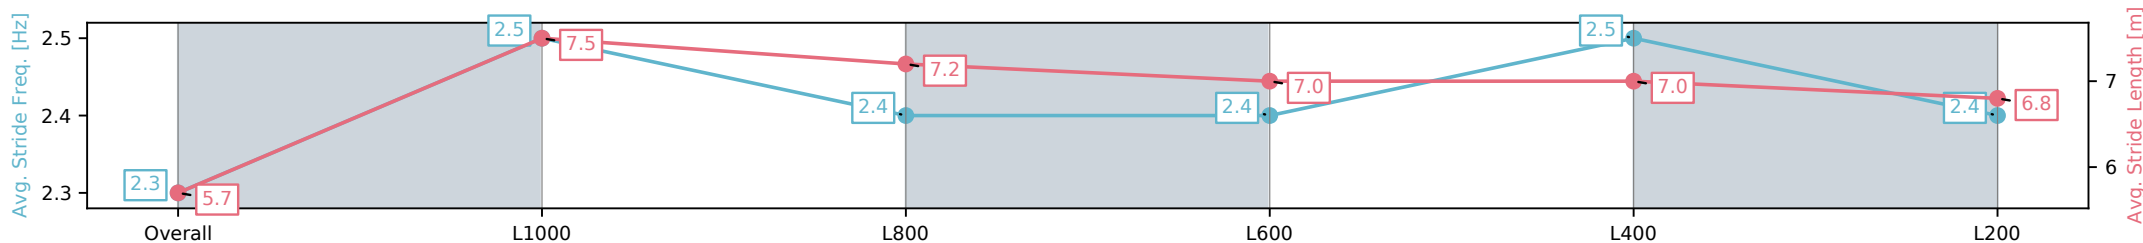

Horse/Jockey Name	MISS REMSKI/Margaret Collett
Finish Rank	2
Fastest Section Time (Section)	0:10.56 (L1000)
Top Speed [km/h] (Section)	69.8 (Overall)
Race State	Finished

Morphettville SA - Professional
Race 7: Petaluma Wines Handicap (Heat of Sportsbet
Viddora Series) - 1200m
05 October 2024 - 4:09PM
Track Rating: Good 4, Weather: Overcast, Rail Position: True

Section	Overall	L1000	L800	L600	L400	L200
Section Times	1:10.95 [2] (0:14.36)	0:56.59 [8] (0:10.56)	0:46.02 [5] (0:11.09)	0:34.93 [4] (0:11.37)	0:23.56 [4] (0:11.43)	0:12.13 [3] (0:12.13)
Average Speed [km/h]	50.2	68.0	65.3	63.4	63.1	59.4
Top Speed [km/h]	67.9	69.8	68.7	64.5	63.8	62.0
Avg. Dist. to Rail [m]	6.1	2.7	1.6	0.3	2.0	2.8
Avg. Stride Freq. [Hz]	2.3	2.5	2.4	2.4	2.5	2.4
Avg. Stride Length [m]	5.7	7.5	7.2	7.0	7.0	6.8

- [ ] Ranking at each section and finish
- -:-:- No data available at this section
- NA No data available