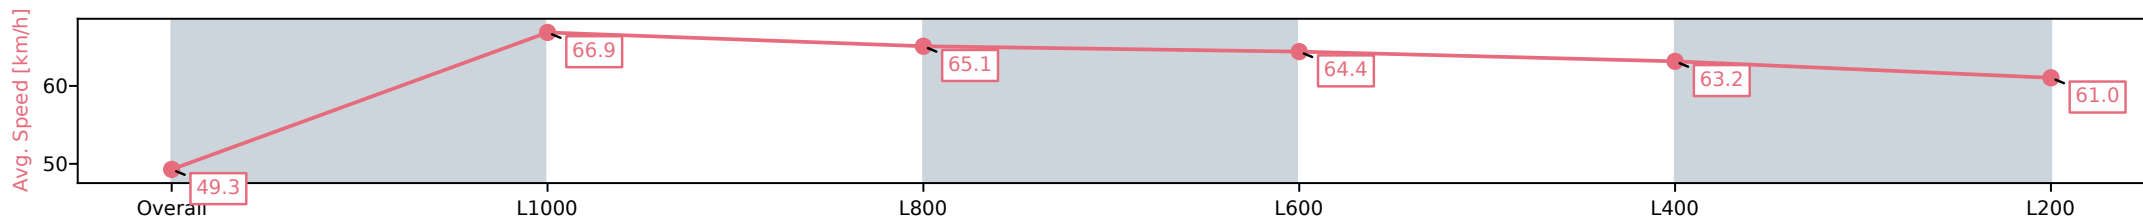

Horse/Jockey Name	VALENTINA CHARM/Ben Price
Finish Rank	11
Fastest Section Time (Section)	0:10.75 (L1000)
Top Speed [km/h] (Section)	68.3 (Overall)
Race State	Finished

Morphettville SA - Professional
Race 7: Petaluma Wines Handicap (Heat of Sportsbet
Viddora Series) - 1200m
05 October 2024 - 4:09PM
Track Rating: Good 4, Weather: Overcast, Rail Position: True

Section	Overall	L1000	L800	L600	L400	L200
Section Times	1:11.26 [11] (0:14.64)	0:56.62 [13] (0:10.75)	0:45.87 [13] (0:11.20)	0:34.67 [13] (0:11.35)	0:23.32 [13] (0:11.54)	0:11.78 [13] (0:11.78)
Average Speed [km/h]	49.3	66.9	65.1	64.4	63.2	61.0
Top Speed [km/h]	66.2	68.3	65.8	65.7	63.9	63.1
Avg. Dist. to Rail [m]	6.9	3.5	3.4	3.2	7.6	9.6
Avg. Stride Freq. [Hz]	2.2	2.3	2.2	2.2	2.3	2.3
Avg. Stride Length [m]	5.9	7.8	7.8	7.7	7.6	7.3

- [ ] Ranking at each section and finish
- -:-:- No data available at this section
- NA No data available