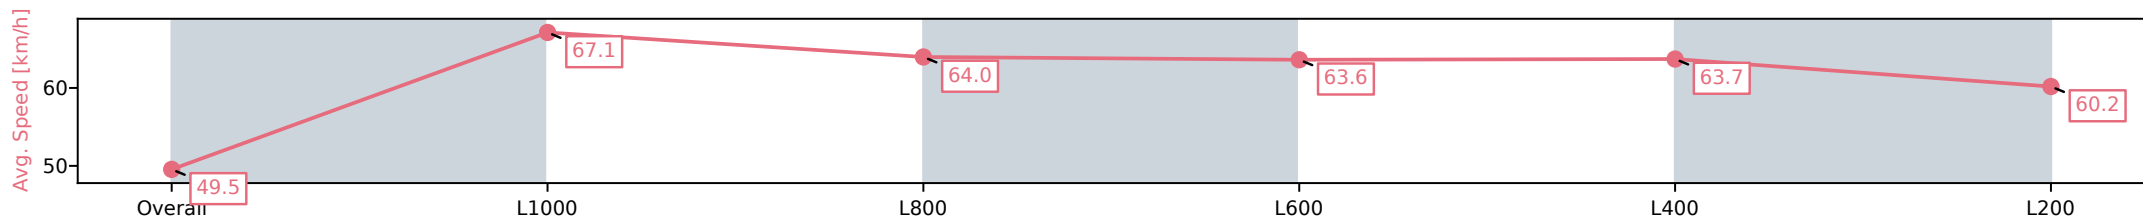

Horse/Jockey Name	OUR SHINING STAR/Jake Toeroek
Finish Rank	9
Fastest Section Time (Section)	0:10.72 (L1000)
Top Speed [km/h] (Section)	72.1 (Overall)
Race State	Finished

Morphettville SA - Professional
Race 7: Petaluma Wines Handicap (Heat of Sportsbet
Viddora Series) - 1200m
05 October 2024 - 4:09PM
Track Rating: Good 4, Weather: Overcast, Rail Position: True

Section	Overall	L1000	L800	L600	L400	L200
Section Times	1:11.19 [9] (0:14.55)	0:56.64 [11] (0:10.72)	0:45.92 [11] (0:11.28)	0:34.64 [12] (0:11.35)	0:23.29 [12] (0:11.33)	0:11.96 [11] (0:11.96)
Average Speed [km/h]	49.5	67.1	64.0	63.6	63.7	60.2
Top Speed [km/h]	68.2	72.1	65.1	64.2	64.1	64.0
Avg. Dist. to Rail [m]	3.0	1.5	1.0	0.4	1.6	1.9
Avg. Stride Freq. [Hz]	2.3	2.5	2.5	2.5	2.5	2.5
Avg. Stride Length [m]	5.6	7.1	6.9	7.2	7.0	6.7

- [ ] Ranking at each section and finish
- -:-:- No data available at this section
- NA No data available