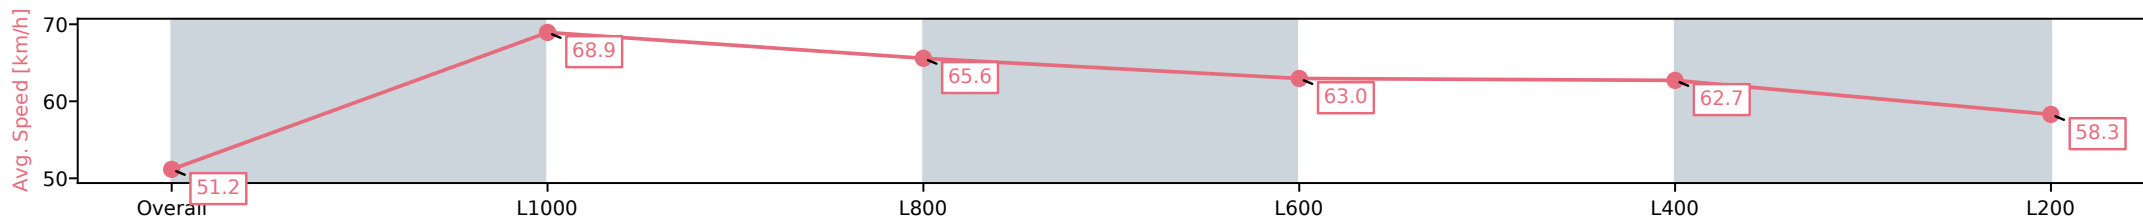

Horse/Jockey Name	COLORADO CRUZ/Kayla Crowther
Finish Rank	10
Fastest Section Time (Section)	0:10.44 (L1000)
Top Speed [km/h] (Section)	70.7 (Overall)
Race State	Finished

Morphettville SA - Professional
Race 7: Petaluma Wines Handicap (Heat of Sportsbet
Viddora Series) - 1200m
05 October 2024 - 4:09PM
Track Rating: Good 4, Weather: Overcast, Rail Position: True

Section	Overall	L1000	L800	L600	L400	L200
Section Times	1:11.21 [10] (0:14.09)	0:57.12 [3] (0:10.44)	0:46.68 [2] (0:11.11)	0:35.57 [2] (0:11.65)	0:23.92 [3] (0:11.57)	0:12.34 [4] (0:12.34)
Average Speed [km/h]	51.2	68.9	65.6	63.0	62.7	58.3
Top Speed [km/h]	70.5	70.7	66.9	63.9	63.9	61.2
Avg. Dist. to Rail [m]	10.2	5.0	3.2	3.6	5.5	7.0
Avg. Stride Freq. [Hz]	2.5	2.7	2.6	2.5	2.6	2.5
Avg. Stride Length [m]	5.4	7.1	7.1	7.1	6.8	6.6

- [ ] Ranking at each section and finish
- -:-:- No data available at this section
- NA No data available