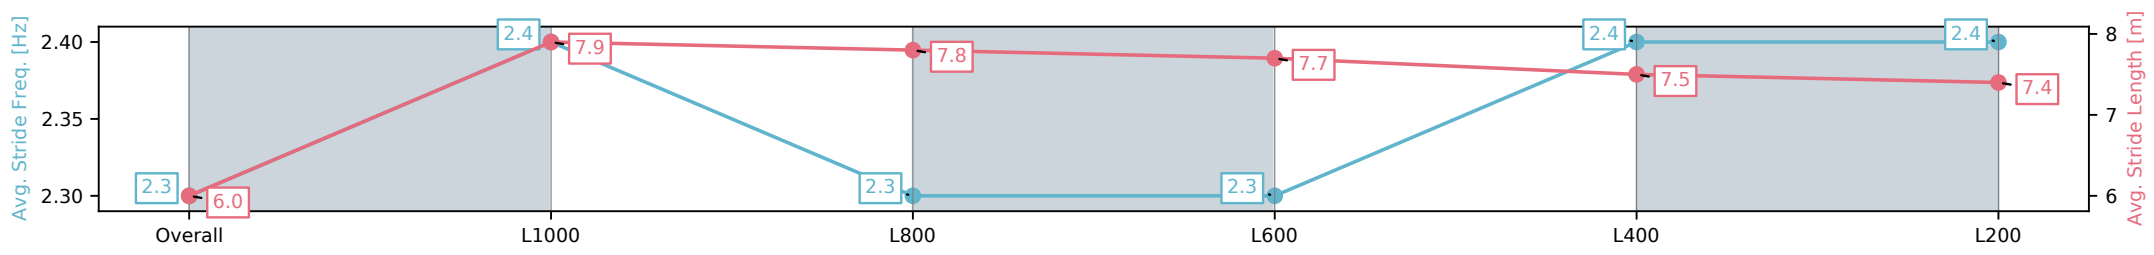

Horse/Jockey Name	CARARADA/Rochelle Milnes
Finish Rank	1
Fastest Section Time (Section)	0:10.83 (L1000)
Top Speed [km/h] (Section)	67.6 (Overall)
Race State	Finished

Morphettville SA - Professional
Race 7: Petaluma Wines Handicap (Heat of Sportsbet
Viddora Series) - 1200m
05 October 2024 - 4:09PM
Track Rating: Good 4, Weather: Overcast, Rail Position: True

Section	Overall	L1000	L800	L600	L400	L200
Section Times	1:10.59 [1] (0:14.14)	0:56.45 [4] (0:10.83)	0:45.62 [6] (0:11.28)	0:34.33 [8] (0:11.51)	0:22.82 [10] (0:11.36)	0:11.46 [8] (0:11.46)
Average Speed [km/h]	50.9	66.5	64.8	64.2	64.0	62.9
Top Speed [km/h]	67.6	67.5	65.9	65.9	64.8	64.9
Avg. Dist. to Rail [m]	9.5	5.0	4.3	5.1	8.1	9.8
Avg. Stride Freq. [Hz]	2.3	2.4	2.3	2.3	2.4	2.4
Avg. Stride Length [m]	6.0	7.9	7.8	7.7	7.5	7.4

[ ] Ranking at each section and finish
-:-:- No data available at this section
NA No data available