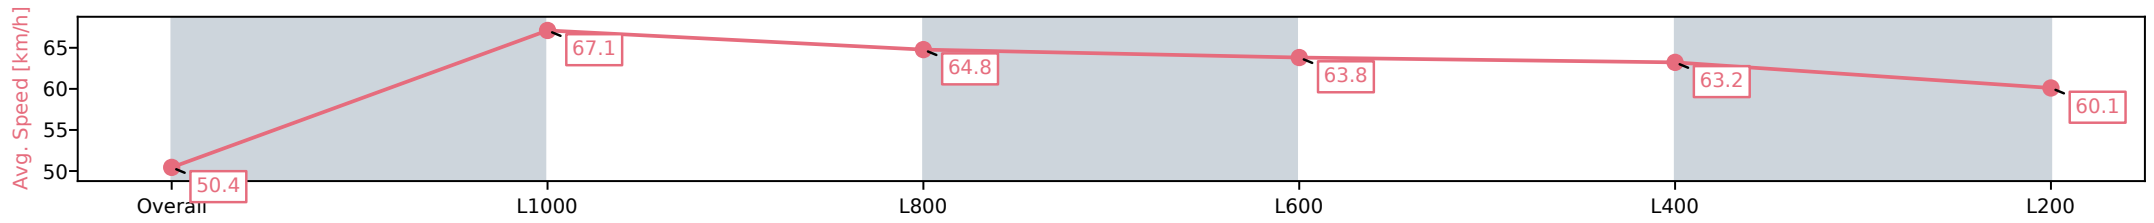

Horse/Jockey Name	HAMSLETTE/Caitlin Jones
Finish Rank	3
Fastest Section Time (Section)	0:10.72 (L1000)
Top Speed [km/h] (Section)	68.1 (Overall)
Race State	Finished

Morphettville SA - Professional
Race 7: Petaluma Wines Handicap (Heat of Sportsbet
Viddora Series) - 1200m
05 October 2024 - 4:09PM
Track Rating: Good 4, Weather: Overcast, Rail Position: True

Section	Overall	L1000	L800	L600	L400	L200
Section Times	1:11.05 [3] (0:14.28)	0:56.76 [5] (0:10.72)	0:46.04 [7] (0:11.21)	0:34.83 [6] (0:11.40)	0:23.43 [8] (0:11.46)	0:11.97 [7] (0:11.97)
Average Speed [km/h]	50.4	67.1	64.8	63.8	63.2	60.1
Top Speed [km/h]	67.7	68.1	65.9	65.1	63.9	63.9
Avg. Dist. to Rail [m]	6.8	2.8	2.4	2.0	5.7	7.9
Avg. Stride Freq. [Hz]	2.3	2.4	2.3	2.3	2.3	2.3
Avg. Stride Length [m]	5.9	7.8	7.9	7.7	7.5	7.3

- [ ] Ranking at each section and finish
- -:-:- No data available at this section
- NA No data available