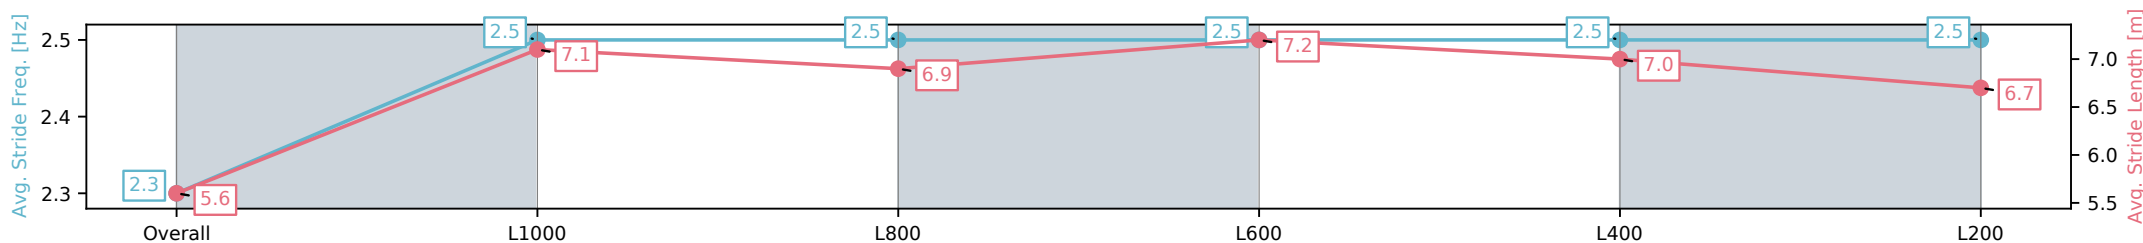

Horse/Jockey Name	OUR SHINING STAR/Jake Toeroek
Finish Rank	9
Fastest Section Time (Section)	0:10.72 (L1000)
Top Speed [km/h] (Section)	72.1 (Overall)
Race State	Finished

Morphettville SA - Professional
Race 7: Petaluma Wines Handicap (Heat of Sportsbet
Viddora Series) - 1200m
05 October 2024 - 4:09PM
Track Rating: Good 4, Weather: Overcast, Rail Position: True

Section	Overall	L1000	L800	L600	L400	L200
Section Times	1:11.19 [9] (0:14.55)	0:56.64 [11] (0:10.72)	0:45.92 [11] (0:11.28)	0:34.64 [12] (0:11.35)	0:23.29 [12] (0:11.33)	0:11.96 [11] (0:11.96)
Average Speed [km/h]	49.5	67.1	64.0	63.6	63.7	60.2
Top Speed [km/h]	68.2	72.1	65.1	64.2	64.1	64.0
Avg. Dist. to Rail [m]	3.0	1.5	1.0	0.4	1.6	1.9
Avg. Stride Freq. [Hz]	2.3	2.5	2.5	2.5	2.5	2.5
Avg. Stride Length [m]	5.6	7.1	6.9	7.2	7.0	6.7

- [ ] Ranking at each section and finish
- -:-:- No data available at this section
- NA No data available