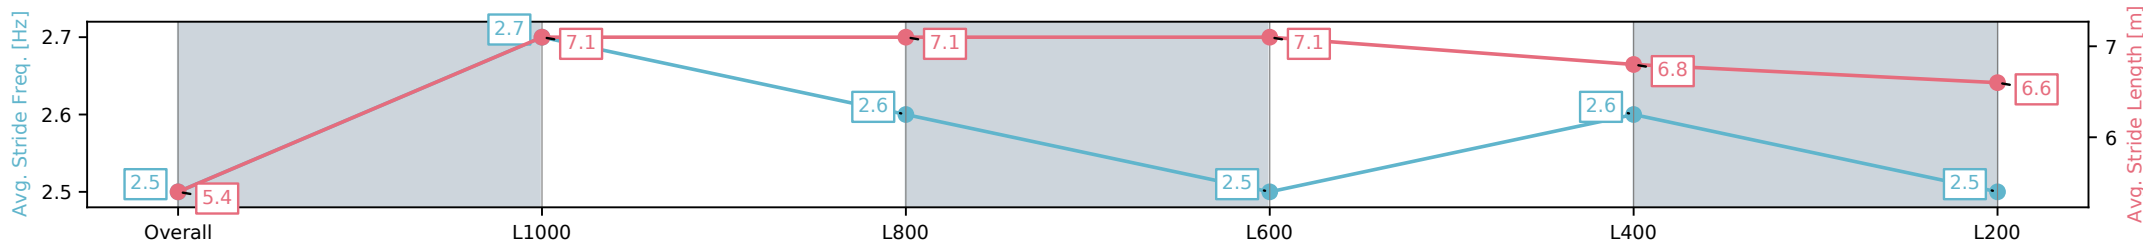

Horse/Jockey Name	COLORADO CRUZ/Kayla Crowther
Finish Rank	10
Fastest Section Time (Section)	0:10.44 (L1000)
Top Speed [km/h] (Section)	70.7 (Overall)
Race State	Finished

Morphettville SA - Professional
Race 7: Petaluma Wines Handicap (Heat of Sportsbet
Viddora Series) - 1200m
05 October 2024 - 4:09PM
Track Rating: Good 4, Weather: Overcast, Rail Position: True

Section	Overall	L1000	L800	L600	L400	L200
Section Times	1:11.21 [10] (0:14.09)	0:57.12 [3] (0:10.44)	0:46.68 [2] (0:11.11)	0:35.57 [2] (0:11.65)	0:23.92 [3] (0:11.57)	0:12.34 [4] (0:12.34)
Average Speed [km/h]	51.2	68.9	65.6	63.0	62.7	58.3
Top Speed [km/h]	70.5	70.7	66.9	63.9	63.9	61.2
Avg. Dist. to Rail [m]	10.2	5.0	3.2	3.6	5.5	7.0
Avg. Stride Freq. [Hz]	2.5	2.7	2.6	2.5	2.6	2.5
Avg. Stride Length [m]	5.4	7.1	7.1	7.1	6.8	6.6

- [ ] Ranking at each section and finish
- -:-:- No data available at this section
- NA No data available