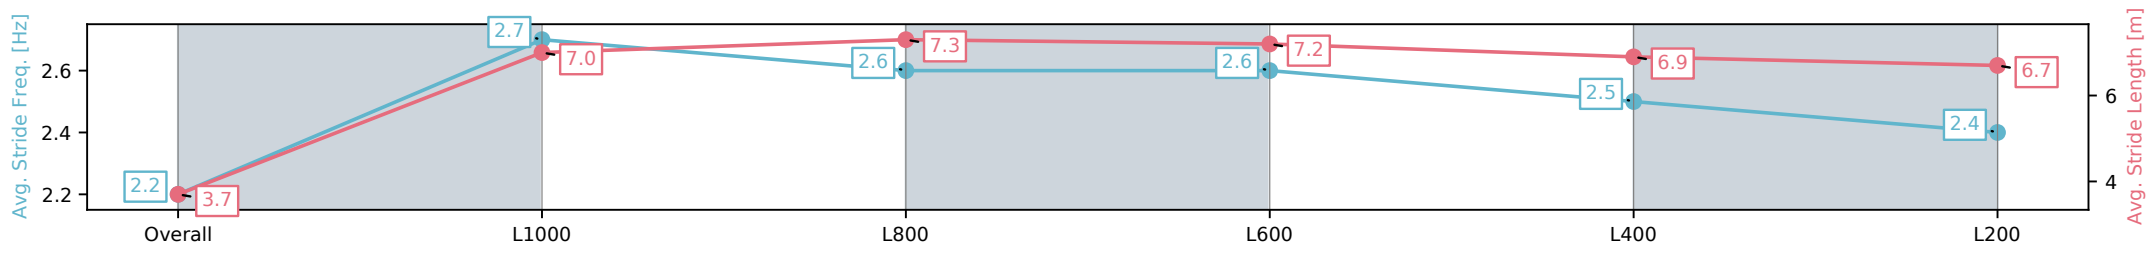

Horse/Jockey Name	PLUS FOURS/Kayla Crowther
Finish Rank	9
Fastest Section Time (Section)	0:10.36 (L800)
Top Speed [km/h] (Section)	71.2 (L1000)
Race State	Finished

Morphettville SA - Professional
Race 5: Sportsbet Jockey Watch Handicap - 1050m
05 October 2024 - 2:57PM
Track Rating: Good 4, Weather: Overcast, Rail Position: True

Section	Overall	L1000	L800	L600	L400	L200
Section Times	1:01.11 [9] (0:05.60)	0:55.51 [5] (0:10.66)	0:44.85 [2] (0:10.36)	0:34.49 [2] (0:10.83)	0:23.66 [1] (0:11.33)	0:12.33 [2] (0:12.33)
Average Speed [km/h]	32.2	67.6	69.5	66.2	63.6	58.4
Top Speed [km/h]	57.8	71.2	71.2	68.4	64.3	61.6
Avg. Dist. to Rail [m]	6.9	3.7	0.4	0.7	1.2	2.0
Avg. Stride Freq. [Hz]	2.2	2.7	2.6	2.6	2.5	2.4
Avg. Stride Length [m]	3.7	7.0	7.3	7.2	6.9	6.7

[ ] Ranking at each section and finish
-:-:- No data available at this section
NA No data available