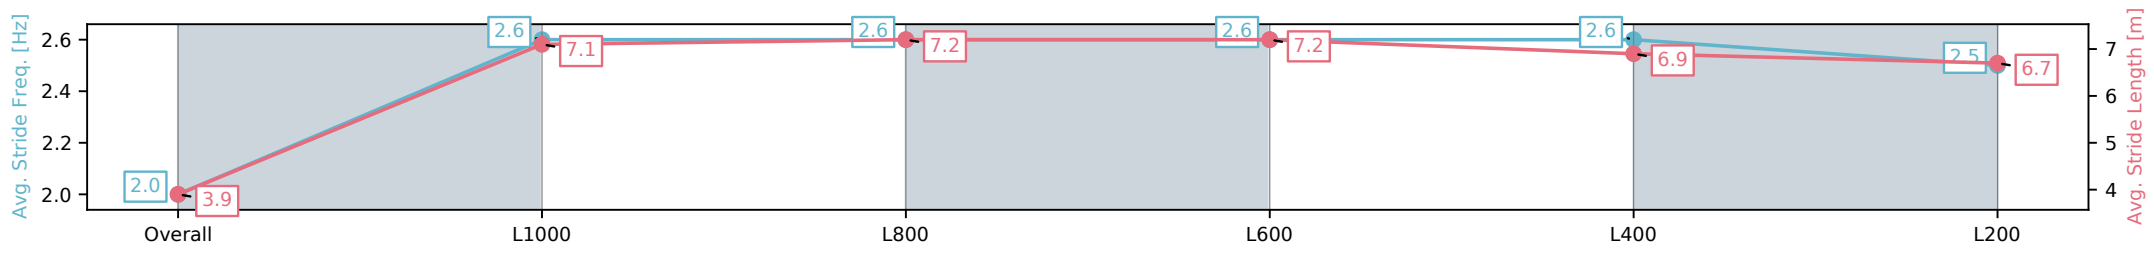

Horse/Jockey Name	THE GOV/Alana Livesey
Finish Rank	5
Fastest Section Time (Section)	0:10.33 (L800)
Top Speed [km/h] (Section)	71.3 (L1000)
Race State	Finished

Morphettville SA - Professional
Race 5: Sportsbet Jockey Watch Handicap - 1050m
05 October 2024 - 2:57PM
Track Rating: Good 4, Weather: Overcast, Rail Position: True

Section	Overall	L1000	L800	L600	L400	L200
Section Times	1:00.80 [5] (0:05.64)	0:55.16 [7] (0:11.00)	0:44.16 [4] (0:10.33)	0:33.83 [3] (0:10.88)	0:22.95 [3] (0:11.10)	0:11.85 [5] (0:11.85)
Average Speed [km/h]	32.1	65.4	70.3	67.3	65.2	60.8
Top Speed [km/h]	57.5	70.1	71.3	69.0	67.4	65.6
Avg. Dist. to Rail [m]	4.6	1.5	1.3	3.5	4.7	4.7
Avg. Stride Freq. [Hz]	2.0	2.6	2.6	2.6	2.6	2.5
Avg. Stride Length [m]	3.9	7.1	7.2	7.2	6.9	6.7

- [ ] Ranking at each section and finish
- -:-:- No data available at this section
- NA No data available