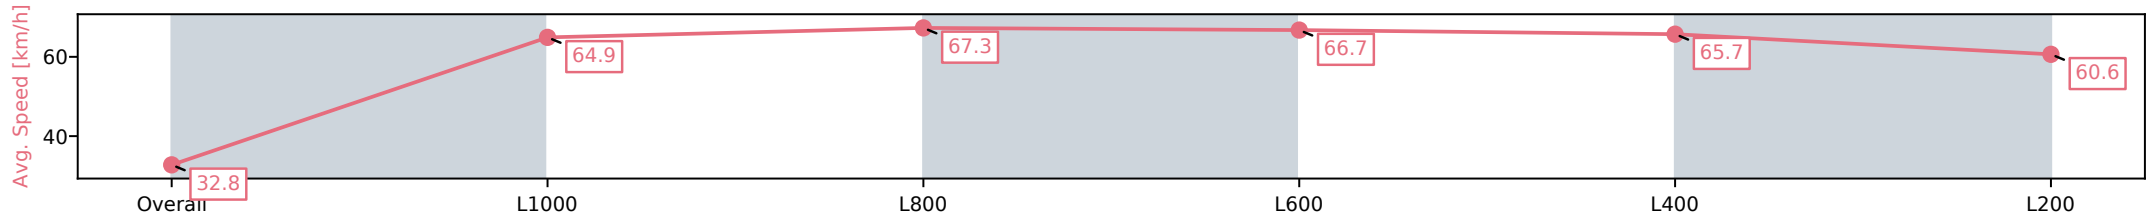

Horse/Jockey Name	KEEP READING/Taylor Johnstone
Finish Rank	4
Fastest Section Time (Section)	0:10.64 (L800)
Top Speed [km/h] (Section)	68.5 (L1000)
Race State	Finished

Morphettville SA - Professional
Race 5: Sportsbet Jockey Watch Handicap - 1050m
05 October 2024 - 2:57PM
Track Rating: Good 4, Weather: Overcast, Rail Position: True

Section	Overall	L1000	L800	L600	L400	L200
Section Times	1:00.69 [4] (0:05.50)	0:55.19 [3] (0:11.10)	0:44.09 [3] (0:10.64)	0:33.45 [4] (0:10.65)	0:22.80 [4] (0:10.92)	0:11.88 [3] (0:11.88)
Average Speed [km/h]	32.8	64.9	67.3	66.7	65.7	60.6
Top Speed [km/h]	58.8	67.8	68.5	67.7	67.5	64.1
Avg. Dist. to Rail [m]	3.8	0.8	1.2	2.3	0.9	1.4
Avg. Stride Freq. [Hz]	2.2	2.4	2.4	2.4	2.4	2.3
Avg. Stride Length [m]	3.8	7.6	7.8	7.7	7.6	7.3

[ ] Ranking at each section and finish
-:-:- No data available at this section
NA No data available