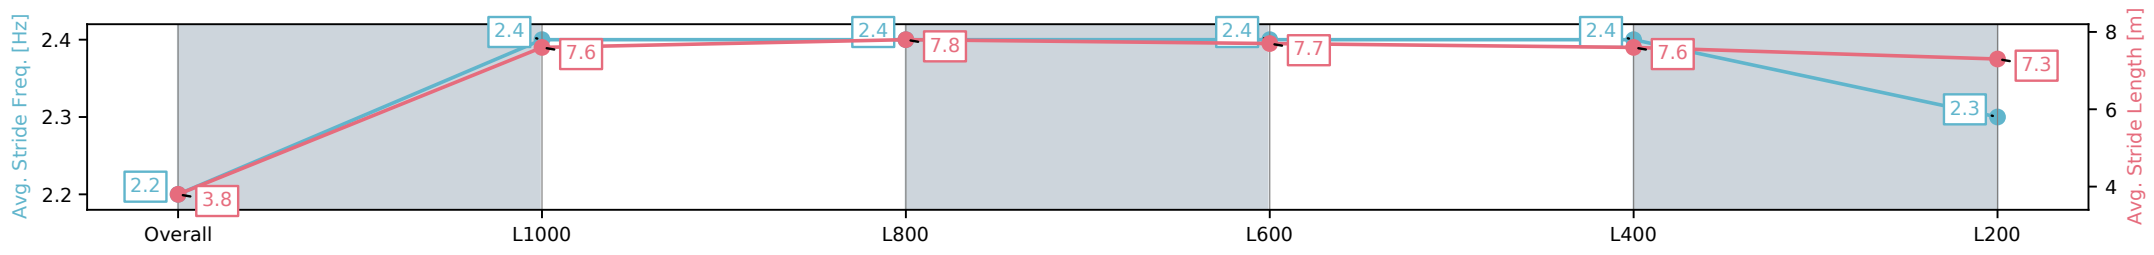

Horse/Jockey Name	KEEP READING/Taylor Johnstone
Finish Rank	4
Fastest Section Time (Section)	0:10.64 (L800)
Top Speed [km/h] (Section)	68.5 (L1000)
Race State	Finished

Morphettville SA - Professional
Race 5: Sportsbet Jockey Watch Handicap - 1050m
05 October 2024 - 2:57PM
Track Rating: Good 4, Weather: Overcast, Rail Position: True

Section	Overall	L1000	L800	L600	L400	L200
Section Times	1:00.69 [4] (0:05.50)	0:55.19 [3] (0:11.10)	0:44.09 [3] (0:10.64)	0:33.45 [4] (0:10.65)	0:22.80 [4] (0:10.92)	0:11.88 [3] (0:11.88)
Average Speed [km/h]	32.8	64.9	67.3	66.7	65.7	60.6
Top Speed [km/h]	58.8	67.8	68.5	67.7	67.5	64.1
Avg. Dist. to Rail [m]	3.8	0.8	1.2	2.3	0.9	1.4
Avg. Stride Freq. [Hz]	2.2	2.4	2.4	2.4	2.4	2.3
Avg. Stride Length [m]	3.8	7.6	7.8	7.7	7.6	7.3

[ ] Ranking at each section and finish
-:-:- No data available at this section
NA No data available