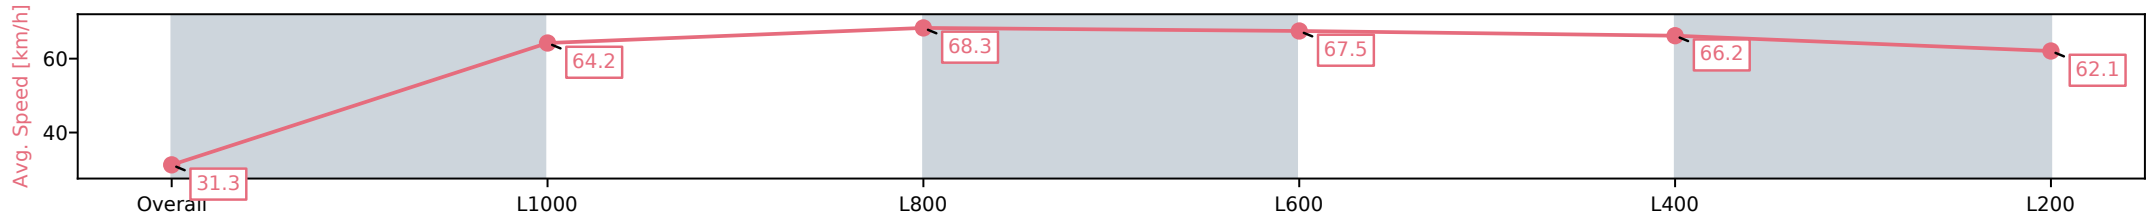

Horse/Jockey Name	CLASSY KENNY/Zoe Lloyd
Finish Rank	7
Fastest Section Time (Section)	0:10.59 (L800)
Top Speed [km/h] (Section)	69.1 (L1000)
Race State	Finished

Morphettville SA - Professional
Race 5: Sportsbet Jockey Watch Handicap - 1050m
05 October 2024 - 2:57PM
Track Rating: Good 4, Weather: Overcast, Rail Position: True

Section	Overall	L1000	L800	L600	L400	L200
Section Times	1:00.88 [7] (0:05.74)	0:55.14 [8] (0:11.23)	0:43.91 [8] (0:10.59)	0:33.32 [7] (0:10.77)	0:22.55 [8] (0:10.96)	0:11.59 [9] (0:11.59)
Average Speed [km/h]	31.3	64.2	68.3	67.5	66.2	62.1
Top Speed [km/h]	54.5	67.3	69.1	68.8	68.2	63.6
Avg. Dist. to Rail [m]	9.9	5.0	1.4	2.1	6.0	8.2
Avg. Stride Freq. [Hz]	2.0	2.4	2.5	2.5	2.5	2.5
Avg. Stride Length [m]	4.0	7.4	7.7	7.5	7.4	7.0

[ ] Ranking at each section and finish
-:-:- No data available at this section
NA No data available