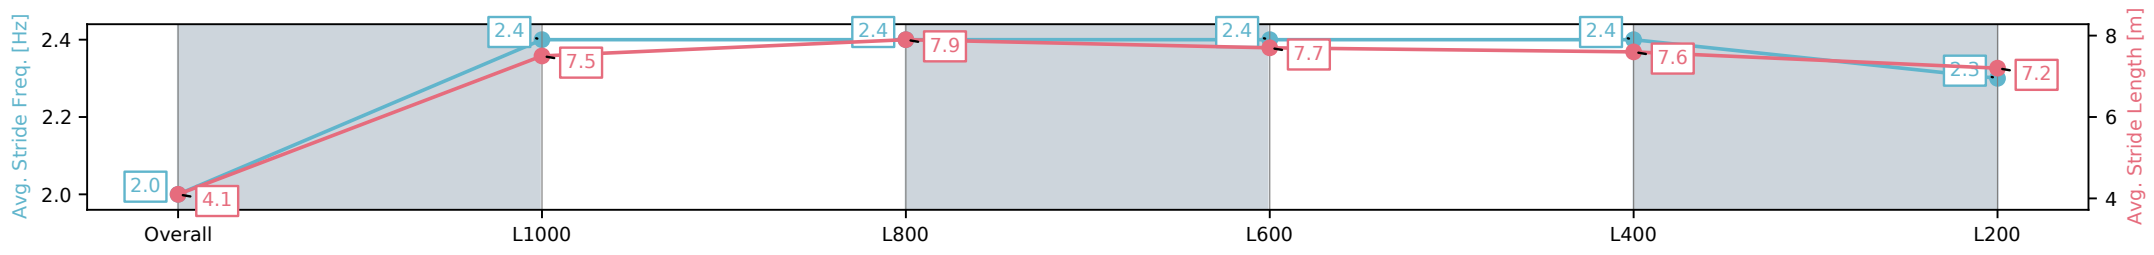

Horse/Jockey Name	STRUCK BY/Matthew Chadwick
Finish Rank	8
Fastest Section Time (Section)	0:10.64 (L800)
Top Speed [km/h] (Section)	68.6 (L1000)
Race State	Finished

Morphettville SA - Professional
Race 5: Sportsbet Jockey Watch Handicap - 1050m
05 October 2024 - 2:57PM
Track Rating: Good 4, Weather: Overcast, Rail Position: True

Section	Overall	L1000	L800	L600	L400	L200
Section Times	1:01.01 [8] (0:05.43)	0:55.58 [2] (0:11.27)	0:44.31 [5] (0:10.64)	0:33.67 [5] (0:10.78)	0:22.89 [6] (0:10.98)	0:11.91 [6] (0:11.91)
Average Speed [km/h]	33.2	63.9	68.0	67.1	66.0	60.5
Top Speed [km/h]	54.8	68.1	68.6	68.2	67.4	64.0
Avg. Dist. to Rail [m]	2.6	1.2	0.9	1.3	5.2	5.3
Avg. Stride Freq. [Hz]	2.0	2.4	2.4	2.4	2.4	2.3
Avg. Stride Length [m]	4.1	7.5	7.9	7.7	7.6	7.2

[ ] Ranking at each section and finish
-:-:- No data available at this section
NA No data available