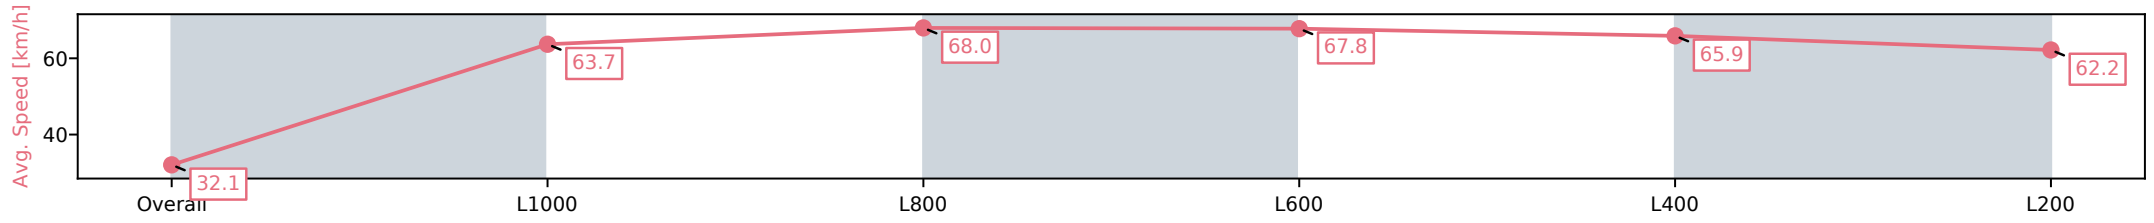

Morphettville SA - Professional  
 Race 5: Sportsbet Jockey Watch Handicap - 1050m  
 05 October 2024 - 2:57PM  
 Track Rating: Good 4, Weather: Overcast, Rail Position: True

| Section                | Overall                  | L1000                    | L800                     | L600                     | L400                     | L200                     |
|------------------------|--------------------------|--------------------------|--------------------------|--------------------------|--------------------------|--------------------------|
| Section Times          | 1:00.86 [6]<br>(0:05.62) | 0:55.24 [6]<br>(0:11.31) | 0:43.93 [7]<br>(0:10.63) | 0:33.30 [8]<br>(0:10.72) | 0:22.58 [7]<br>(0:11.01) | 0:11.57 [8]<br>(0:11.56) |
| Average Speed [km/h]   | 32.1                     | 63.7                     | 68.0                     | 67.8                     | 65.9                     | 62.2                     |
| Top Speed [km/h]       | 54.6                     | 67.4                     | 68.9                     | 68.6                     | 67.9                     | 63.9                     |
| Avg. Dist. to Rail [m] | 9.0                      | 2.8                      | 0.6                      | 1.7                      | 6.8                      | 8.3                      |
| Avg. Stride Freq. [Hz] | 1.9                      | 2.4                      | 2.5                      | 2.5                      | 2.5                      | 2.4                      |
| Avg. Stride Length [m] | 4.1                      | 7.3                      | 7.6                      | 7.7                      | 7.4                      | 7.3                      |