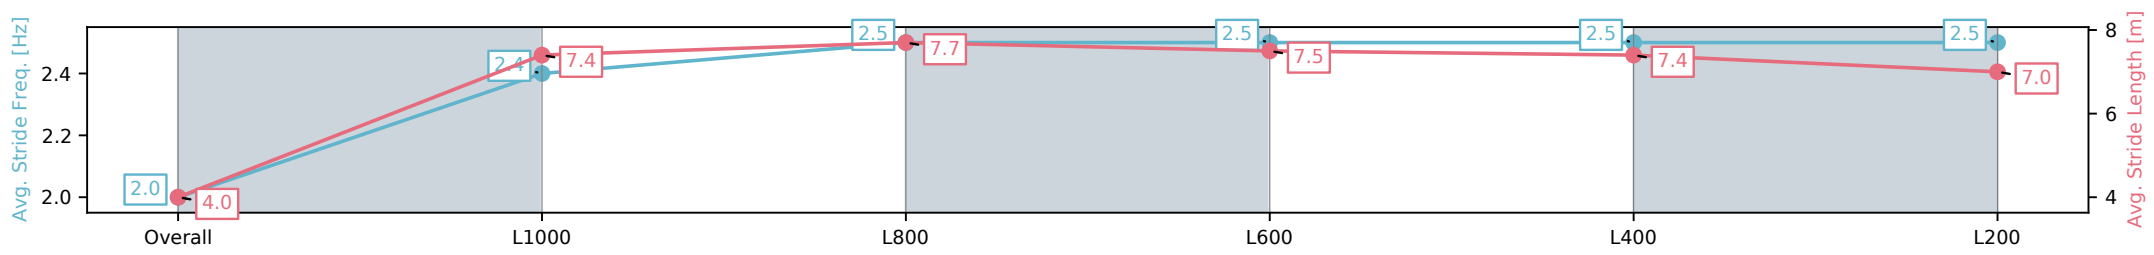

Horse/Jockey Name	CLASSY KENNY/Zoe Lloyd
Finish Rank	7
Fastest Section Time (Section)	0:10.59 (L800)
Top Speed [km/h] (Section)	69.1 (L1000)
Race State	Finished

Morphettville SA - Professional
Race 5: Sportsbet Jockey Watch Handicap - 1050m
05 October 2024 - 2:57PM
Track Rating: Good 4, Weather: Overcast, Rail Position: True

Section	Overall	L1000	L800	L600	L400	L200
Section Times	1:00.88 [7] (0:05.74)	0:55.14 [8] (0:11.23)	0:43.91 [8] (0:10.59)	0:33.32 [7] (0:10.77)	0:22.55 [8] (0:10.96)	0:11.59 [9] (0:11.59)
Average Speed [km/h]	31.3	64.2	68.3	67.5	66.2	62.1
Top Speed [km/h]	54.5	67.3	69.1	68.8	68.2	63.6
Avg. Dist. to Rail [m]	9.9	5.0	1.4	2.1	6.0	8.2
Avg. Stride Freq. [Hz]	2.0	2.4	2.5	2.5	2.5	2.5
Avg. Stride Length [m]	4.0	7.4	7.7	7.5	7.4	7.0

[ ] Ranking at each section and finish
-:-:- No data available at this section
NA No data available