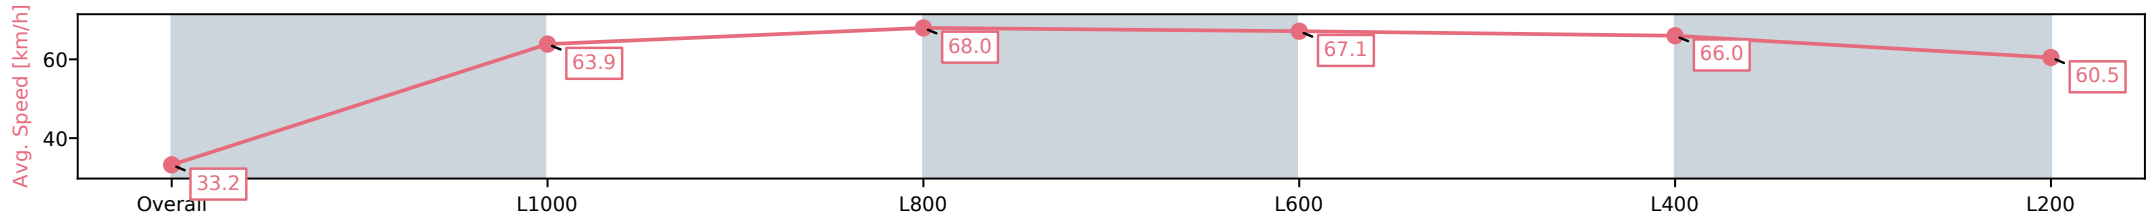

Horse/Jockey Name	STRUCK BY/Matthew Chadwick
Finish Rank	8
Fastest Section Time (Section)	0:10.64 (L800)
Top Speed [km/h] (Section)	68.6 (L1000)
Race State	Finished

Morphettville SA - Professional
Race 5: Sportsbet Jockey Watch Handicap - 1050m
05 October 2024 - 2:57PM
Track Rating: Good 4, Weather: Overcast, Rail Position: True

Section	Overall	L1000	L800	L600	L400	L200
Section Times	1:01.01 [8] (0:05.43)	0:55.58 [2] (0:11.27)	0:44.31 [5] (0:10.64)	0:33.67 [5] (0:10.78)	0:22.89 [6] (0:10.98)	0:11.91 [6] (0:11.91)
Average Speed [km/h]	33.2	63.9	68.0	67.1	66.0	60.5
Top Speed [km/h]	54.8	68.1	68.6	68.2	67.4	64.0
Avg. Dist. to Rail [m]	2.6	1.2	0.9	1.3	5.2	5.3
Avg. Stride Freq. [Hz]	2.0	2.4	2.4	2.4	2.4	2.3
Avg. Stride Length [m]	4.1	7.5	7.9	7.7	7.6	7.2

[ ] Ranking at each section and finish
-:-:- No data available at this section
NA No data available