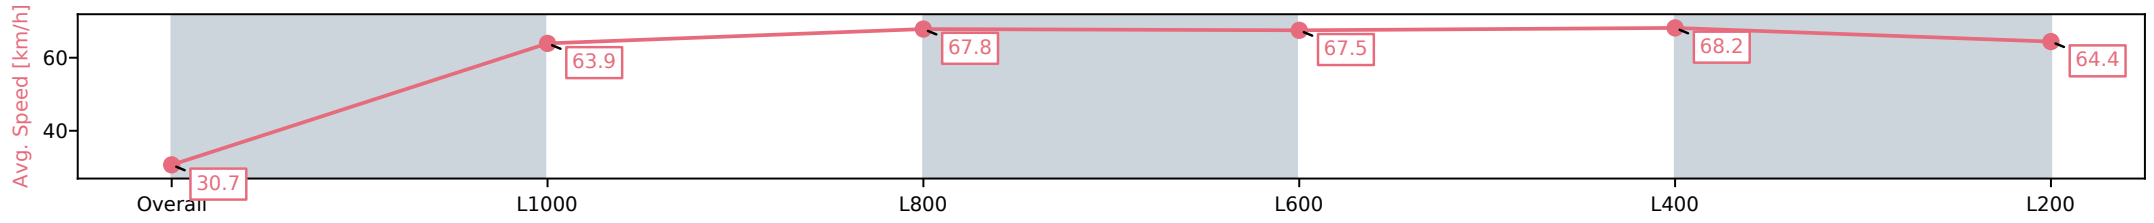

Horse/Jockey Name	SIXTEEN REASONS/Rochelle Milnes
Finish Rank	1
Fastest Section Time (Section)	0:10.62 (L400)
Top Speed [km/h] (Section)	69.5 (L1000)
Race State	Finished

Morphettville SA - Professional
Race 5: Sportsbet Jockey Watch Handicap - 1050m
05 October 2024 - 2:57PM
Track Rating: Good 4, Weather: Overcast, Rail Position: True

Section	Overall	L1000	L800	L600	L400	L200
Section Times	1:00.29 [1] (0:05.85)	0:54.44 [9] (0:11.28)	0:43.15 [9] (0:10.63)	0:32.52 [9] (0:10.72)	0:21.80 [9] (0:10.62)	0:11.18 [7] (0:11.18)
Average Speed [km/h]	30.7	63.9	67.8	67.5	68.2	64.4
Top Speed [km/h]	53.5	67.0	69.5	69.3	69.2	67.4
Avg. Dist. to Rail [m]	7.8	2.8	0.6	0.8	6.0	6.9
Avg. Stride Freq. [Hz]	1.9	2.4	2.4	2.4	2.5	2.4
Avg. Stride Length [m]	4.1	7.3	7.9	7.8	7.5	7.3

[ ] Ranking at each section and finish
-:-:- No data available at this section
NA No data available