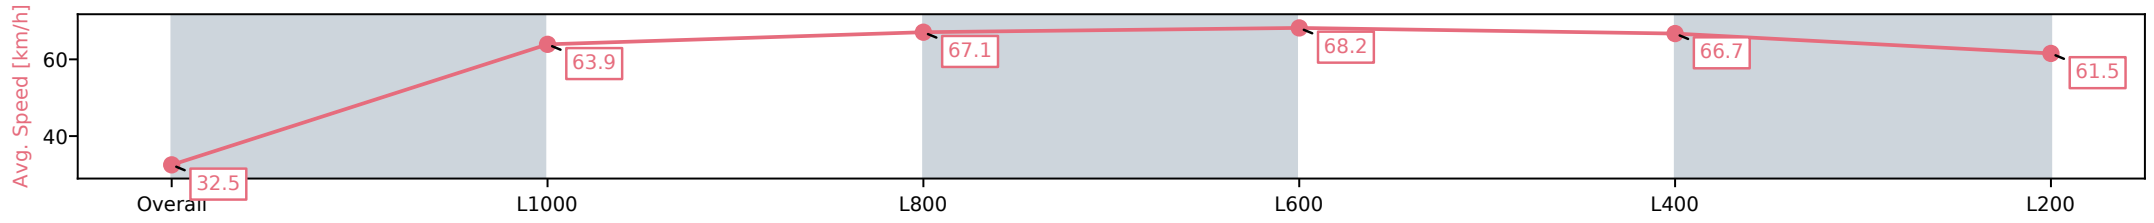

Horse/Jockey Name	GRINZINGER PRINCE/Lachlan Neindorf
Finish Rank	3
Fastest Section Time (Section)	0:10.55 (L600)
Top Speed [km/h] (Section)	69.6 (L800)
Race State	Finished

Morphettville SA - Professional
Race 5: Sportsbet Jockey Watch Handicap - 1050m
05 October 2024 - 2:57PM
Track Rating: Good 4, Weather: Overcast, Rail Position: True

Section	Overall	L1000	L800	L600	L400	L200
Section Times	1:00.53 [3] (0:05.54)	0:54.99 [4] (0:11.25)	0:43.74 [6] (0:10.70)	0:33.04 [6] (0:10.55)	0:22.49 [5] (0:10.77)	0:11.72 [4] (0:11.72)
Average Speed [km/h]	32.5	63.9	67.1	68.2	66.7	61.5
Top Speed [km/h]	54.8	67.6	68.2	69.6	69.4	64.8
Avg. Dist. to Rail [m]	1.6	0.2	0.7	0.9	3.6	4.0
Avg. Stride Freq. [Hz]	2.1	2.4	2.4	2.4	2.5	2.4
Avg. Stride Length [m]	4.0	7.5	7.8	7.8	7.5	6.9

[ ] Ranking at each section and finish
-:-:- No data available at this section
NA No data available