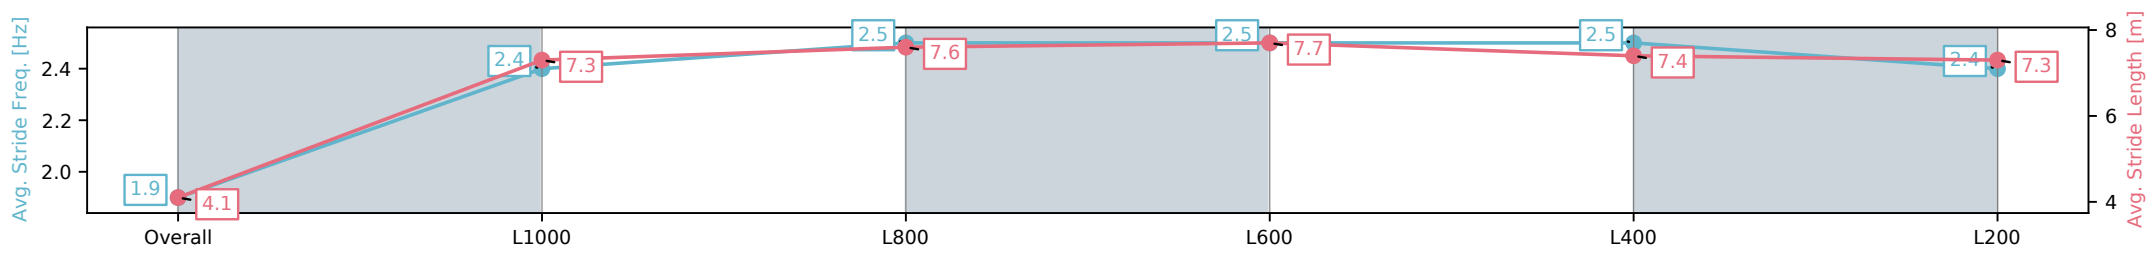

Morphettville SA - Professional  
 Race 5: Sportsbet Jockey Watch Handicap - 1050m  
 05 October 2024 - 2:57PM  
 Track Rating: Good 4, Weather: Overcast, Rail Position: True

| Section                | Overall                  | L1000                    | L800                     | L600                     | L400                     | L200                     |
|------------------------|--------------------------|--------------------------|--------------------------|--------------------------|--------------------------|--------------------------|
| Section Times          | 1:00.86 [6]<br>(0:05.62) | 0:55.24 [6]<br>(0:11.31) | 0:43.93 [7]<br>(0:10.63) | 0:33.30 [8]<br>(0:10.72) | 0:22.58 [7]<br>(0:11.01) | 0:11.57 [8]<br>(0:11.56) |
| Average Speed [km/h]   | 32.1                     | 63.7                     | 68.0                     | 67.8                     | 65.9                     | 62.2                     |
| Top Speed [km/h]       | 54.6                     | 67.4                     | 68.9                     | 68.6                     | 67.9                     | 63.9                     |
| Avg. Dist. to Rail [m] | 9.0                      | 2.8                      | 0.6                      | 1.7                      | 6.8                      | 8.3                      |
| Avg. Stride Freq. [Hz] | 1.9                      | 2.4                      | 2.5                      | 2.5                      | 2.5                      | 2.4                      |
| Avg. Stride Length [m] | 4.1                      | 7.3                      | 7.6                      | 7.7                      | 7.4                      | 7.3                      |