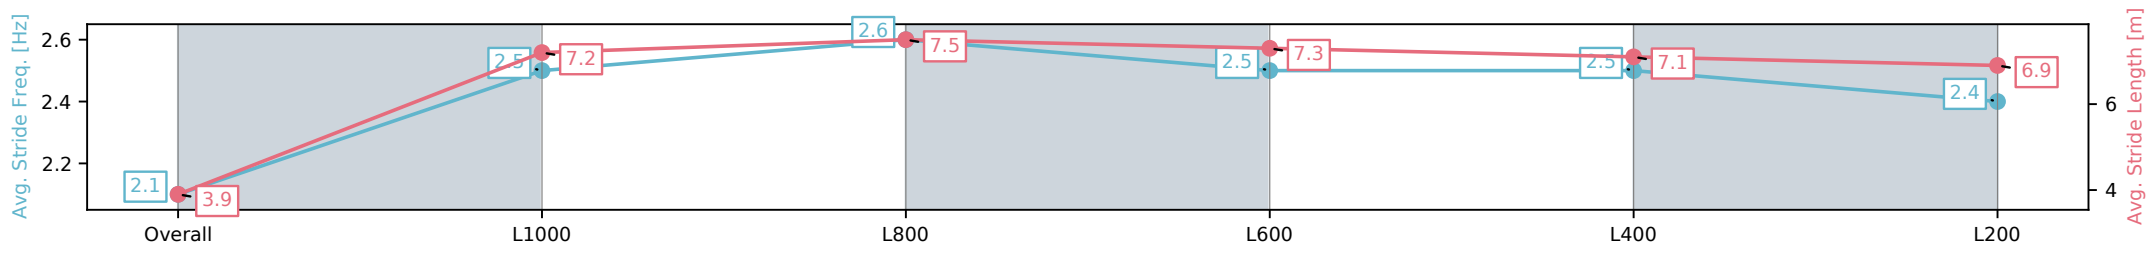

Morphettville SA - Professional  
 Race 5: Sportsbet Jockey Watch Handicap - 1050m  
 05 October 2024 - 2:57PM  
 Track Rating: Good 4, Weather: Overcast, Rail Position: True

| Section                | Overall                  | L1000                    | L800                     | L600                     | L400                     | L200                     |
|------------------------|--------------------------|--------------------------|--------------------------|--------------------------|--------------------------|--------------------------|
| Section Times          | 1:00.51 [2]<br>(0:05.42) | 0:55.09 [1]<br>(0:10.79) | 0:44.30 [1]<br>(0:10.28) | 0:34.02 [1]<br>(0:10.99) | 0:23.03 [2]<br>(0:11.17) | 0:11.86 [1]<br>(0:11.86) |
| Average Speed [km/h]   | 33.2                     | 66.8                     | 69.8                     | 65.5                     | 64.3                     | 60.8                     |
| Top Speed [km/h]       | 56.0                     | 71.0                     | 71.7                     | 68.4                     | 65.5                     | 63.2                     |
| Avg. Dist. to Rail [m] | 6.0                      | 2.6                      | 0.7                      | 0.3                      | 0.6                      | 0.9                      |
| Avg. Stride Freq. [Hz] | 2.1                      | 2.5                      | 2.6                      | 2.5                      | 2.5                      | 2.4                      |
| Avg. Stride Length [m] | 3.9                      | 7.2                      | 7.5                      | 7.3                      | 7.1                      | 6.9                      |