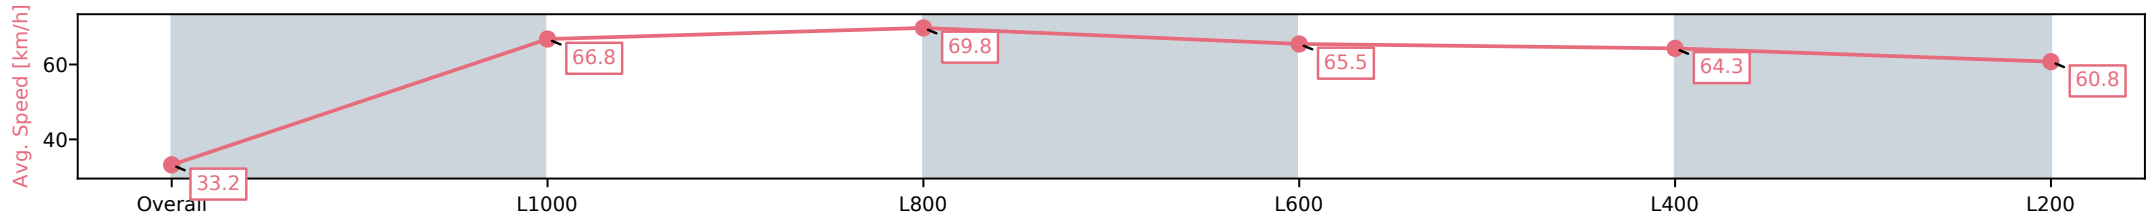

Horse/Jockey Name	RIVKIN/Tayla Childs
Finish Rank	2
Fastest Section Time (Section)	0:10.28 (L800)
Top Speed [km/h] (Section)	71.7 (L1000)
Race State	Finished

Morphettville SA - Professional
Race 5: Sportsbet Jockey Watch Handicap - 1050m
05 October 2024 - 2:57PM
Track Rating: Good 4, Weather: Overcast, Rail Position: True

Section	Overall	L1000	L800	L600	L400	L200
Section Times	1:00.51 [2] (0:05.42)	0:55.09 [1] (0:10.79)	0:44.30 [1] (0:10.28)	0:34.02 [1] (0:10.99)	0:23.03 [2] (0:11.17)	0:11.86 [1] (0:11.86)
Average Speed [km/h]	33.2	66.8	69.8	65.5	64.3	60.8
Top Speed [km/h]	56.0	71.0	71.7	68.4	65.5	63.2
Avg. Dist. to Rail [m]	6.0	2.6	0.7	0.3	0.6	0.9
Avg. Stride Freq. [Hz]	2.1	2.5	2.6	2.5	2.5	2.4
Avg. Stride Length [m]	3.9	7.2	7.5	7.3	7.1	6.9

[ ] Ranking at each section and finish
-:-:- No data available at this section
NA No data available