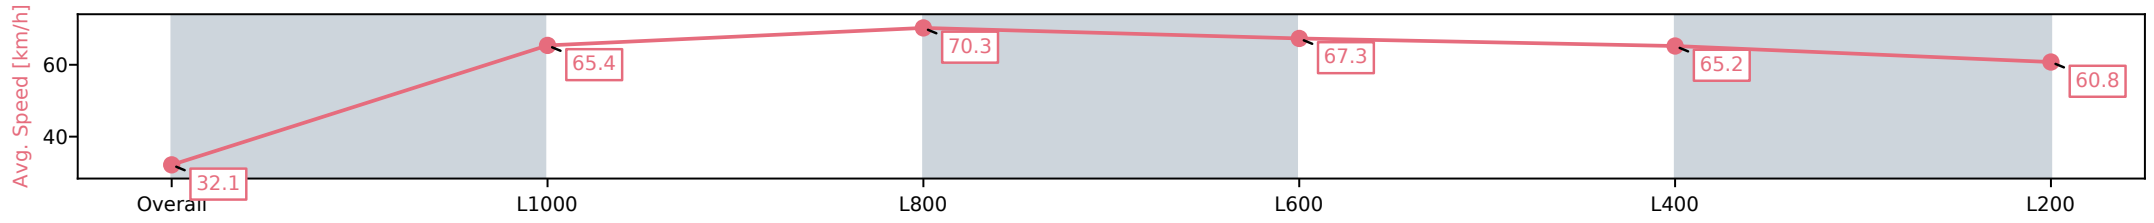

Horse/Jockey Name	THE GOV/Alana Livesey
Finish Rank	5
Fastest Section Time (Section)	0:10.33 (L800)
Top Speed [km/h] (Section)	71.3 (L1000)
Race State	Finished

Morphettville SA - Professional
Race 5: Sportsbet Jockey Watch Handicap - 1050m
05 October 2024 - 2:57PM
Track Rating: Good 4, Weather: Overcast, Rail Position: True

Section	Overall	L1000	L800	L600	L400	L200
Section Times	1:00.80 [5] (0:05.64)	0:55.16 [7] (0:11.00)	0:44.16 [4] (0:10.33)	0:33.83 [3] (0:10.88)	0:22.95 [3] (0:11.10)	0:11.85 [5] (0:11.85)
Average Speed [km/h]	32.1	65.4	70.3	67.3	65.2	60.8
Top Speed [km/h]	57.5	70.1	71.3	69.0	67.4	65.6
Avg. Dist. to Rail [m]	4.6	1.5	1.3	3.5	4.7	4.7
Avg. Stride Freq. [Hz]	2.0	2.6	2.6	2.6	2.6	2.5
Avg. Stride Length [m]	3.9	7.1	7.2	7.2	6.9	6.7

- [ ] Ranking at each section and finish
- -:-:- No data available at this section
- NA No data available