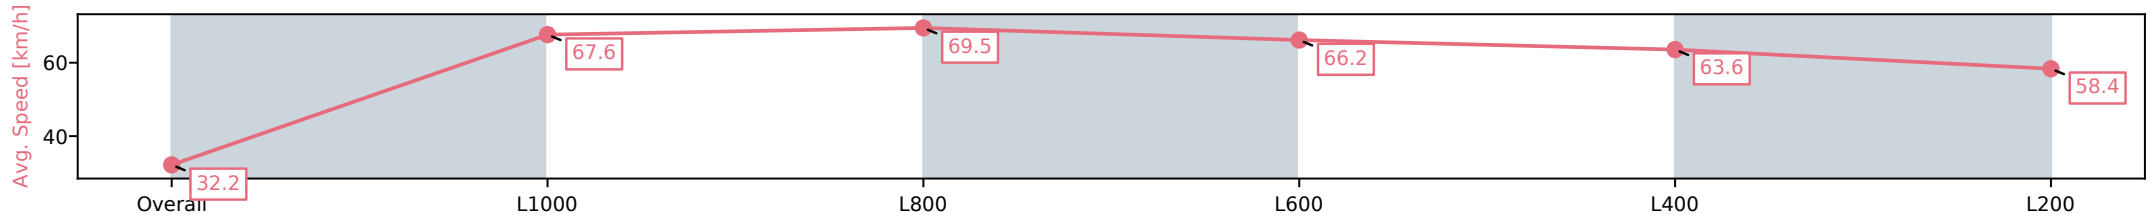

Horse/Jockey Name	PLUS FOURS/Kayla Crowther
Finish Rank	9
Fastest Section Time (Section)	0:10.36 (L800)
Top Speed [km/h] (Section)	71.2 (L1000)
Race State	Finished

Morphettville SA - Professional
Race 5: Sportsbet Jockey Watch Handicap - 1050m
05 October 2024 - 2:57PM
Track Rating: Good 4, Weather: Overcast, Rail Position: True

Section	Overall	L1000	L800	L600	L400	L200
Section Times	1:01.11 [9] (0:05.60)	0:55.51 [5] (0:10.66)	0:44.85 [2] (0:10.36)	0:34.49 [2] (0:10.83)	0:23.66 [1] (0:11.33)	0:12.33 [2] (0:12.33)
Average Speed [km/h]	32.2	67.6	69.5	66.2	63.6	58.4
Top Speed [km/h]	57.8	71.2	71.2	68.4	64.3	61.6
Avg. Dist. to Rail [m]	6.9	3.7	0.4	0.7	1.2	2.0
Avg. Stride Freq. [Hz]	2.2	2.7	2.6	2.6	2.5	2.4
Avg. Stride Length [m]	3.7	7.0	7.3	7.2	6.9	6.7

[ ] Ranking at each section and finish
-:-:- No data available at this section
NA No data available