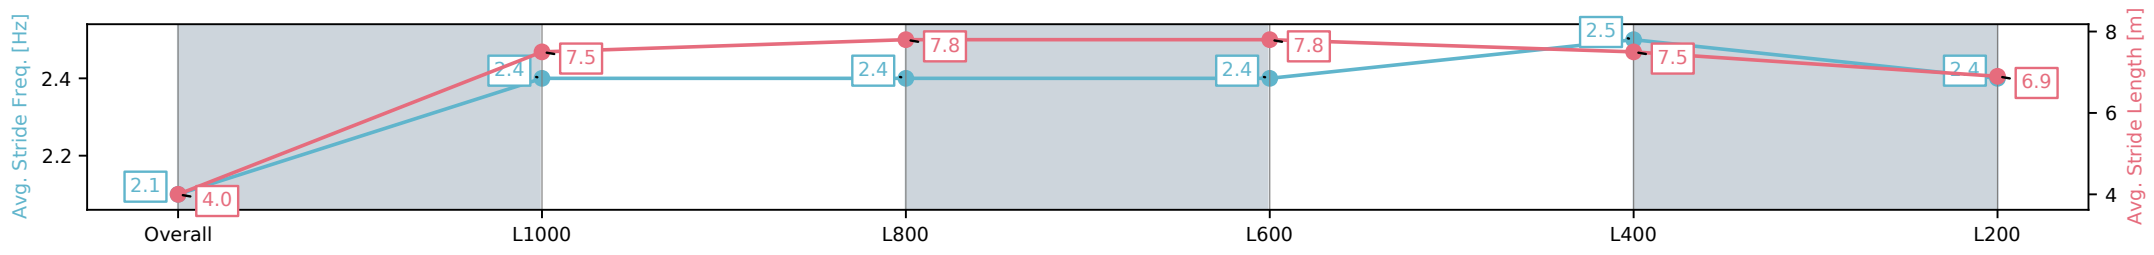

Morphettville SA - Professional  
 Race 5: Sportsbet Jockey Watch Handicap - 1050m  
 05 October 2024 - 2:57PM  
 Track Rating: Good 4, Weather: Overcast, Rail Position: True

| Section                | Overall                  | L1000                    | L800                     | L600                     | L400                     | L200                     |
|------------------------|--------------------------|--------------------------|--------------------------|--------------------------|--------------------------|--------------------------|
| Section Times          | 1:00.53 [3]<br>(0:05.54) | 0:54.99 [4]<br>(0:11.25) | 0:43.74 [6]<br>(0:10.70) | 0:33.04 [6]<br>(0:10.55) | 0:22.49 [5]<br>(0:10.77) | 0:11.72 [4]<br>(0:11.72) |
| Average Speed [km/h]   | 32.5                     | 63.9                     | 67.1                     | 68.2                     | 66.7                     | 61.5                     |
| Top Speed [km/h]       | 54.8                     | 67.6                     | 68.2                     | 69.6                     | 69.4                     | 64.8                     |
| Avg. Dist. to Rail [m] | 1.6                      | 0.2                      | 0.7                      | 0.9                      | 3.6                      | 4.0                      |
| Avg. Stride Freq. [Hz] | 2.1                      | 2.4                      | 2.4                      | 2.4                      | 2.5                      | 2.4                      |
| Avg. Stride Length [m] | 4.0                      | 7.5                      | 7.8                      | 7.8                      | 7.5                      | 6.9                      |