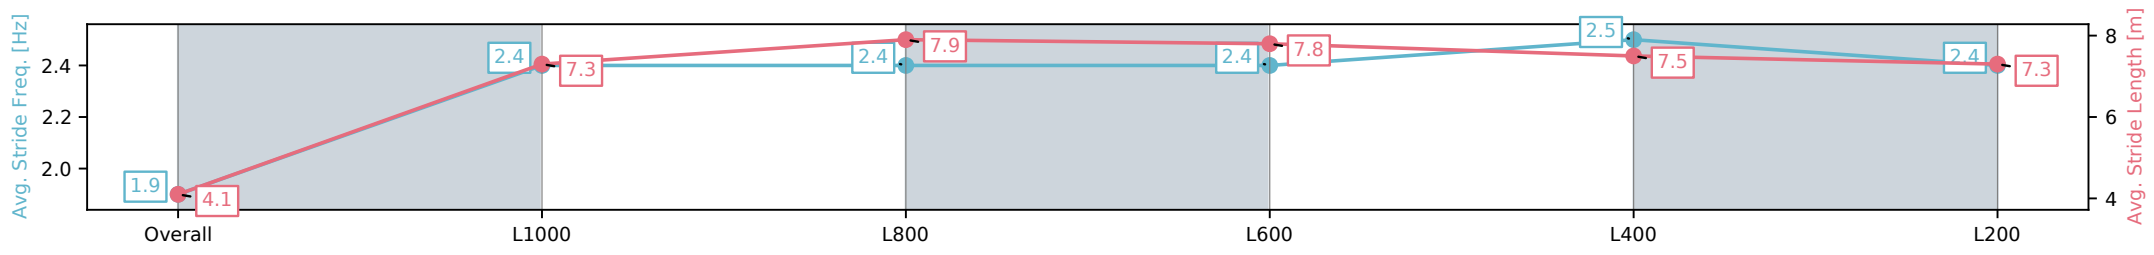

Horse/Jockey Name	SIXTEEN REASONS/Rochelle Milnes
Finish Rank	1
Fastest Section Time (Section)	0:10.62 (L400)
Top Speed [km/h] (Section)	69.5 (L1000)
Race State	Finished

Morphettville SA - Professional
Race 5: Sportsbet Jockey Watch Handicap - 1050m
05 October 2024 - 2:57PM
Track Rating: Good 4, Weather: Overcast, Rail Position: True

Section	Overall	L1000	L800	L600	L400	L200
Section Times	1:00.29 [1] (0:05.85)	0:54.44 [9] (0:11.28)	0:43.15 [9] (0:10.63)	0:32.52 [9] (0:10.72)	0:21.80 [9] (0:10.62)	0:11.18 [7] (0:11.18)
Average Speed [km/h]	30.7	63.9	67.8	67.5	68.2	64.4
Top Speed [km/h]	53.5	67.0	69.5	69.3	69.2	67.4
Avg. Dist. to Rail [m]	7.8	2.8	0.6	0.8	6.0	6.9
Avg. Stride Freq. [Hz]	1.9	2.4	2.4	2.4	2.5	2.4
Avg. Stride Length [m]	4.1	7.3	7.9	7.8	7.5	7.3

[ ] Ranking at each section and finish
-:-:- No data available at this section
NA No data available