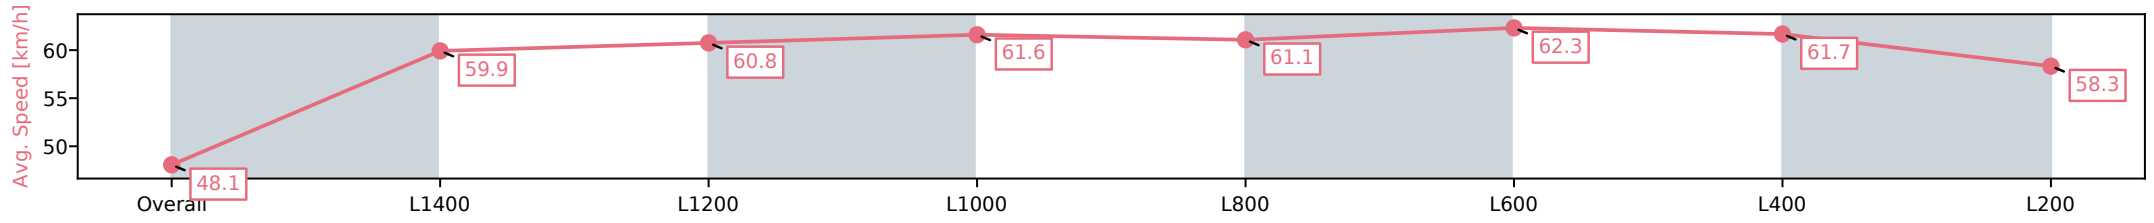

Horse/Jockey Name	APACHE STAR/Taylor Johnstone
Finish Rank	5
Fastest Section Time (Section)	0:11.56 (L600)
Top Speed [km/h] (Section)	63.0 (L1200)
Race State	Finished

Morphettville SA - Professional
Race 4: Grand Syndicates Handicap - 1600m

05 October 2024 - 2:22PM
Track Rating: Good 4, Weather: Overcast, Rail Position: True

Section	Overall	L1400	L1200	L1000	L800	L600	L400	L200
Section Times	1:38.03 [5] (0:14.97)	1:23.06 [5] (0:12.07)	1:10.99 [5] (0:11.87)	0:59.12 [4] (0:11.69)	0:47.43 [3] (0:11.81)	0:35.62 [3] (0:11.56)	0:24.05 [2] (0:11.69)	0:12.36 [2] (0:12.36)
Average Speed [km/h]	48.1	59.9	60.8	61.6	61.1	62.3	61.7	58.3
Top Speed [km/h]	60.4	61.3	62.1	63.0	61.6	62.8	62.7	60.4
Avg. Dist. to Rail [m]	2.1	1.0	0.8	0.8	0.6	0.4	0.9	1.6
Avg. Stride Freq. [Hz]	2.2	2.3	2.3	2.4	2.3	2.4	2.4	2.4
Avg. Stride Length [m]	5.6	7.2	7.3	7.0	6.9	7.1	7.1	6.8

[ ] Ranking at each section and finish
-:-:- No data available at this section
NA No data available