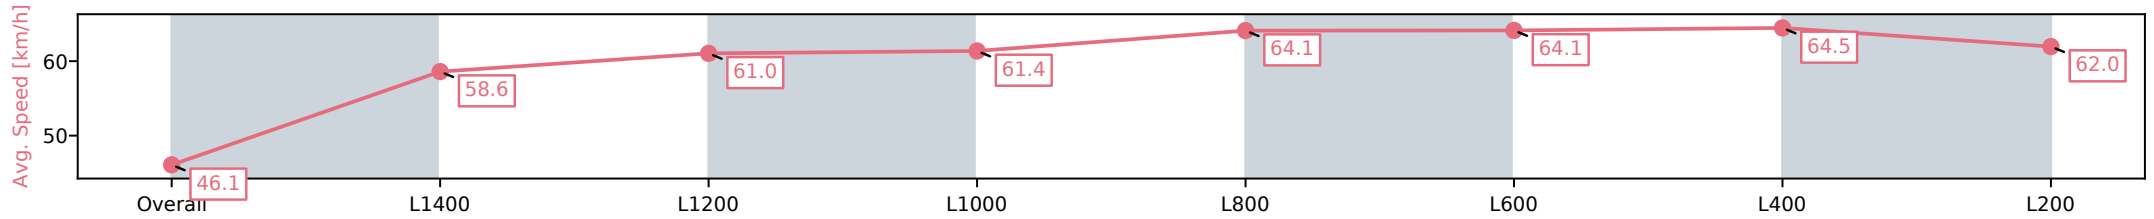

05 October 2024 - 2:22PM

Track Rating: Good 4, Weather: Overcast, Rail Position: True

Section	Overall	L1400	L1200	L1000	L800	L600	L400	L200
Section Times	1:37.34 [1] (0:15.65)	1:21.69 [10] (0:12.39)	1:09.30 [10] (0:11.89)	0:57.41 [10] (0:11.74)	0:45.67 [10] (0:11.33)	0:34.34 [10] (0:11.45)	0:22.89 [10] (0:11.28)	0:11.61 [3] (0:11.61)
Average Speed [km/h]	46.1	58.6	61.0	61.4	64.1	64.1	64.5	62.0
Top Speed [km/h]	60.7	59.3	61.7	62.5	65.4	64.9	65.3	63.8
Avg. Dist. to Rail [m]	3.2	2.8	2.0	2.3	2.3	4.0	7.0	7.1
Avg. Stride Freq. [Hz]	2.1	2.2	2.3	2.2	2.3	2.3	2.4	2.4
Avg. Stride Length [m]	5.6	6.9	7.1	7.3	7.6	7.7	7.5	7.3