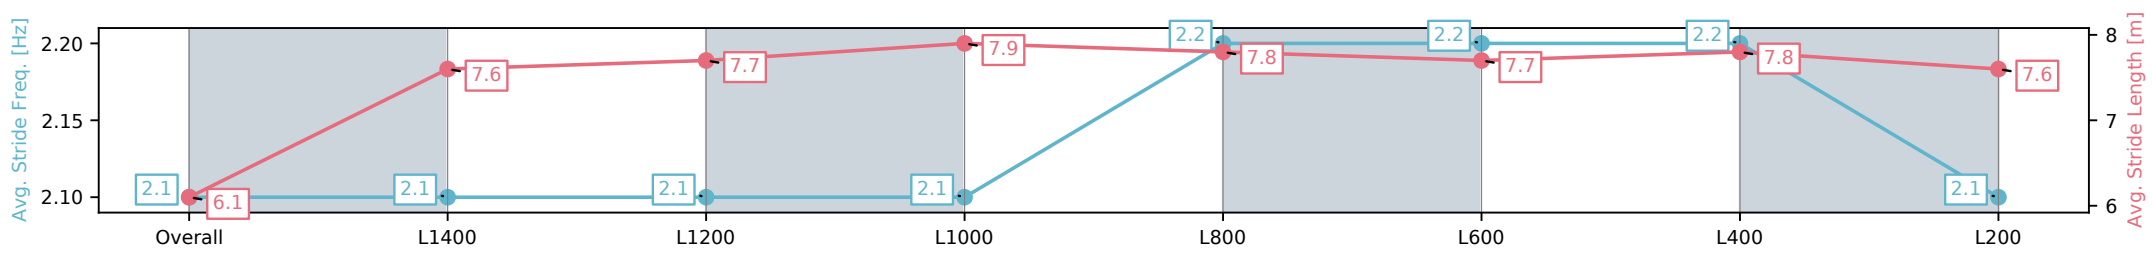

Morphettville SA - Professional  
 Race 4: Grand Syndicates Handicap - 1600m

05 October 2024 - 2:22PM

Track Rating: Good 4, Weather: Overcast, Rail Position: True

Section	Overall	L1400	L1200	L1000	L800	L600	L400	L200
Section Times	1:38.10 [6] (0:14.74)	1:23.36 [3] (0:12.07)	1:11.29 [3] (0:11.91)	0:59.38 [2] (0:11.69)	0:47.69 [2] (0:11.83)	0:35.86 [2] (0:11.77)	0:24.09 [3] (0:11.75)	0:12.34 [4] (0:12.34)
Average Speed [km/h]	48.8	60.2	60.9	61.5	61.3	61.7	61.4	58.3
Top Speed [km/h]	61.0	61.1	61.4	62.5	61.7	62.2	62.3	60.9
Avg. Dist. to Rail [m]	4.3	1.7	2.0	2.3	1.6	1.6	2.7	4.4
Avg. Stride Freq. [Hz]	2.2	2.3	2.3	2.3	2.3	2.3	2.3	2.3
Avg. Stride Length [m]	5.8	7.4	7.3	7.2	7.1	7.2	7.3	7.0

[ ] Ranking at each section and finish  
 -:-:- No data available at this section  
 NA No data available

Horse/Jockey Name	CULLEN SKINK/Rochelle Milnes
Finish Rank	7
Fastest Section Time (Section)	0:11.38 (L600)
Top Speed [km/h] (Section)	64.3 (L800)
Race State	Finished

Morphettville SA - Professional  
Race 4: Grand Syndicates Handicap - 1600m

05 October 2024 - 2:22PM  
Track Rating: Good 4, Weather: Overcast, Rail Position: True

Section	Overall	L1400	L1200	L1000	L800	L600	L400	L200
Section Times	1:38.20 [7] (0:15.17)	1:23.03 [7] (0:12.28)	1:10.74 [7] (0:11.94)	0:58.80 [7] (0:11.85)	0:46.95 [8] (0:11.53)	0:35.42 [8] (0:11.38)	0:24.04 [5] (0:11.77)	0:12.27 [9] (0:12.27)
Average Speed [km/h]	47.5	58.9	60.6	60.7	62.7	63.8	61.2	58.8
Top Speed [km/h]	59.3	60.1	61.2	61.9	63.8	64.3	63.7	61.2
Avg. Dist. to Rail [m]	5.6	1.8	0.8	1.1	1.2	1.5	1.7	4.0
Avg. Stride Freq. [Hz]	2.1	2.1	2.1	2.1	2.2	2.2	2.2	2.1
Avg. Stride Length [m]	6.1	7.6	7.7	7.9	7.8	7.7	7.8	7.6