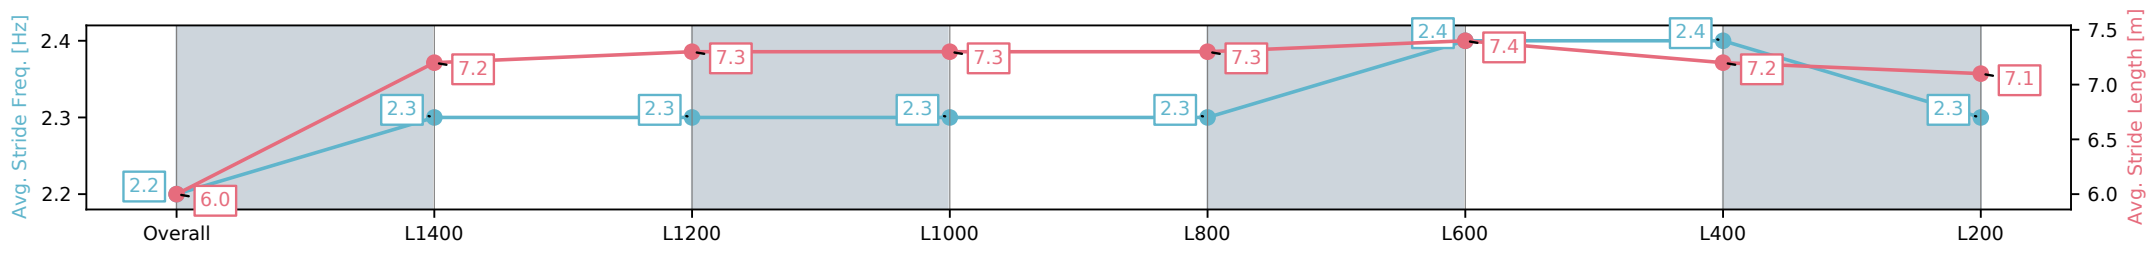

05 October 2024 - 2:22PM

Track Rating: Good 4, Weather: Overcast, Rail Position: True

Section	Overall	L1400	L1200	L1000	L800	L600	L400	L200
Section Times	1:37.34 [1] (0:15.65)	1:21.69 [10] (0:12.39)	1:09.30 [10] (0:11.89)	0:57.41 [10] (0:11.74)	0:45.67 [10] (0:11.33)	0:34.34 [10] (0:11.45)	0:22.89 [10] (0:11.28)	0:11.61 [3] (0:11.61)
Average Speed [km/h]	46.1	58.6	61.0	61.4	64.1	64.1	64.5	62.0
Top Speed [km/h]	60.7	59.3	61.7	62.5	65.4	64.9	65.3	63.8
Avg. Dist. to Rail [m]	3.2	2.8	2.0	2.3	2.3	4.0	7.0	7.1
Avg. Stride Freq. [Hz]	2.1	2.2	2.3	2.2	2.3	2.3	2.4	2.4
Avg. Stride Length [m]	5.6	6.9	7.1	7.3	7.6	7.7	7.5	7.3

- [ ] Ranking at each section and finish
- :-:- No data available at this section
- NA No data available

Horse/Jockey Name	LONGER ROUTE/Samuel Payne
Finish Rank	2
Fastest Section Time (Section)	0:11.53 (L600)
Top Speed [km/h] (Section)	64.2 (L800)
Race State	Finished

Morphettville SA - Professional  
 Race 4: Grand Syndicates Handicap - 1600m

05 October 2024 - 2:22PM  
 Track Rating: Good 4, Weather: Overcast, Rail Position: True

Section	Overall	L1400	L1200	L1000	L800	L600	L400	L200
Section Times	1:37.40 [2] (0:14.59)	1:22.81 [2] (0:12.02)	1:10.79 [1] (0:11.97)	0:58.82 [1] (0:11.77)	0:47.05 [1] (0:11.74)	0:35.31 [1] (0:11.53)	0:23.78 [1] (0:11.65)	0:12.13 [1] (0:12.13)
Average Speed [km/h]	49.4	59.5	59.5	61.3	61.0	62.6	62.0	59.3
Top Speed [km/h]	63.2	61.2	60.7	62.4	62.4	64.2	63.3	61.5
Avg. Dist. to Rail [m]	4.2	1.8	2.2	1.3	0.9	0.6	2.6	3.0
Avg. Stride Freq. [Hz]	2.2	2.3	2.3	2.3	2.3	2.4	2.4	2.3
Avg. Stride Length [m]	6.0	7.2	7.3	7.3	7.3	7.4	7.2	7.1