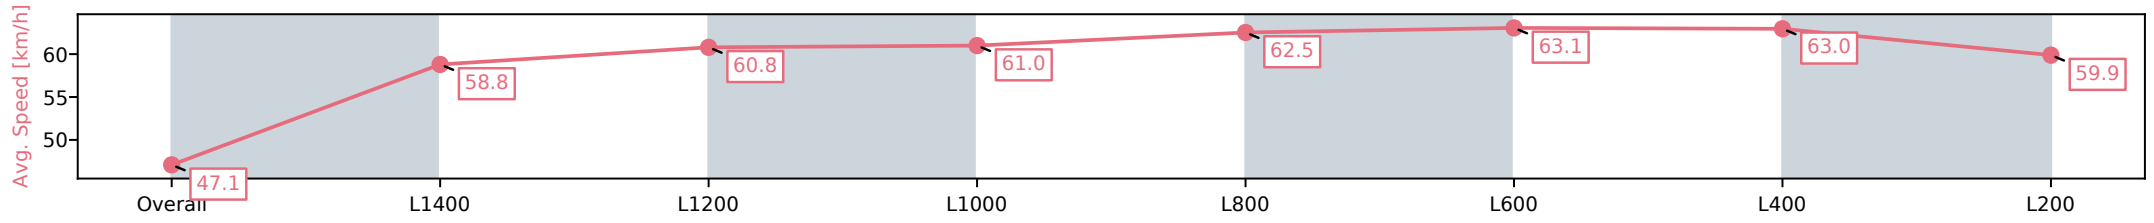

Morphettville SA - Professional  
 Race 4: Grand Syndicates Handicap - 1600m

05 October 2024 - 2:22PM

Track Rating: Good 4, Weather: Overcast, Rail Position: True

Section	Overall	L1400	L1200	L1000	L800	L600	L400	L200
Section Times	1:37.83 [3] (0:15.28)	1:22.54 [8] (0:12.36)	1:10.18 [9] (0:11.93)	0:58.25 [9] (0:11.79)	0:46.46 [9] (0:11.53)	0:34.93 [9] (0:11.46)	0:23.47 [9] (0:11.44)	0:12.03 [6] (0:12.03)
Average Speed [km/h]	47.1	58.8	60.8	61.0	62.5	63.1	63.0	59.9
Top Speed [km/h]	57.4	59.7	61.7	62.4	63.5	63.5	64.3	61.8
Avg. Dist. to Rail [m]	7.7	2.4	1.7	1.6	0.4	0.7	0.4	0.4
Avg. Stride Freq. [Hz]	2.2	2.3	2.3	2.3	2.3	2.4	2.4	2.3
Avg. Stride Length [m]	5.7	6.8	6.9	7.2	7.1	7.4	7.3	7.1