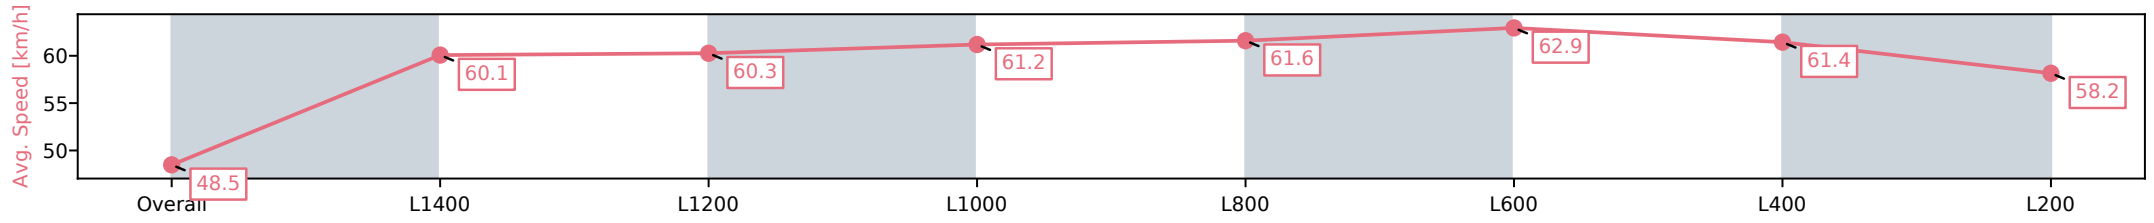

Horse/Jockey Name	VEE ROD/Ben Price
Finish Rank	9
Fastest Section Time (Section)	0:11.61 (L600)
Top Speed [km/h] (Section)	63.7 (L800)
Race State	Finished

Morphettville SA - Professional
Race 4: Grand Syndicates Handicap - 1600m

05 October 2024 - 2:22PM

Track Rating: Good 4, Weather: Overcast, Rail Position: True

Section	Overall	L1400	L1200	L1000	L800	L600	L400	L200
Section Times	1:38.25 [9] (0:14.88)	1:23.37 [4] (0:12.08)	1:11.29 [4] (0:11.99)	0:59.30 [5] (0:11.77)	0:47.53 [5] (0:11.79)	0:35.74 [5] (0:11.61)	0:24.13 [4] (0:11.75)	0:12.38 [7] (0:12.38)
Average Speed [km/h]	48.5	60.1	60.3	61.2	61.6	62.9	61.4	58.2
Top Speed [km/h]	60.5	61.3	62.2	62.7	63.3	63.7	62.7	60.8
Avg. Dist. to Rail [m]	6.8	2.2	1.4	1.9	2.2	2.5	4.2	6.0
Avg. Stride Freq. [Hz]	2.1	2.3	2.3	2.2	2.3	2.4	2.4	2.3
Avg. Stride Length [m]	6.1	7.3	7.3	7.5	7.4	7.3	7.2	7.1

[ ] Ranking at each section and finish
-:-:- No data available at this section
NA No data available