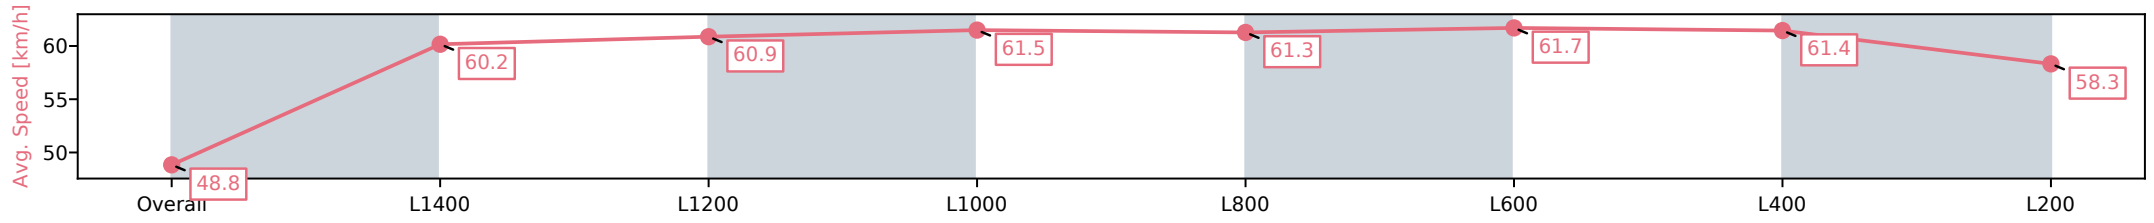

Horse/Jockey Name	KIRKLISTON BLU/Teagan Voorham
Finish Rank	6
Fastest Section Time (Section)	0:11.69 (L1000)
Top Speed [km/h] (Section)	62.5 (L1200)
Race State	Finished

Morphettville SA - Professional
Race 4: Grand Syndicates Handicap - 1600m

05 October 2024 - 2:22PM

Track Rating: Good 4, Weather: Overcast, Rail Position: True

Section	Overall	L1400	L1200	L1000	L800	L600	L400	L200
Section Times	1:38.10 [6] (0:14.74)	1:23.36 [3] (0:12.07)	1:11.29 [3] (0:11.91)	0:59.38 [2] (0:11.69)	0:47.69 [2] (0:11.83)	0:35.86 [2] (0:11.77)	0:24.09 [3] (0:11.75)	0:12.34 [4] (0:12.34)
Average Speed [km/h]	48.8	60.2	60.9	61.5	61.3	61.7	61.4	58.3
Top Speed [km/h]	61.0	61.1	61.4	62.5	61.7	62.2	62.3	60.9
Avg. Dist. to Rail [m]	4.3	1.7	2.0	2.3	1.6	1.6	2.7	4.4
Avg. Stride Freq. [Hz]	2.2	2.3	2.3	2.3	2.3	2.3	2.3	2.3
Avg. Stride Length [m]	5.8	7.4	7.3	7.2	7.1	7.2	7.3	7.0

[ ] Ranking at each section and finish
-:-:- No data available at this section
NA No data available