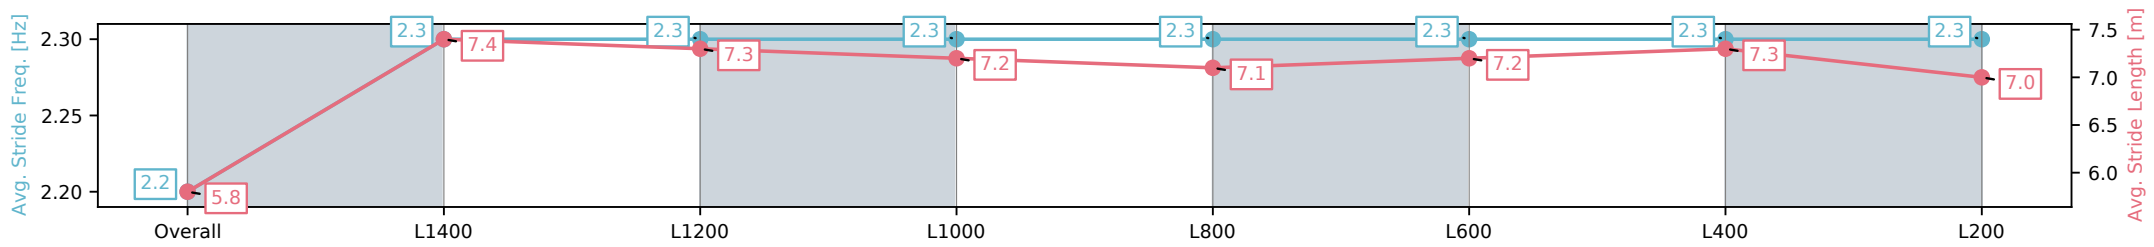

[ ] Ranking at each section and finish  
 -:-:- No data available at this section  
 NA No data available

Horse/Jockey Name	KIRKLISTON BLU/Teagan Voorham
Finish Rank	6
Fastest Section Time (Section)	0:11.69 (L1000)
Top Speed [km/h] (Section)	62.5 (L1200)
Race State	Finished

Morphettville SA - Professional  
 Race 4: Grand Syndicates Handicap - 1600m

05 October 2024 - 2:22PM

Track Rating: Good 4, Weather: Overcast, Rail Position: True

Section	Overall	L1400	L1200	L1000	L800	L600	L400	L200
Section Times	1:38.10 [6] (0:14.74)	1:23.36 [3] (0:12.07)	1:11.29 [3] (0:11.91)	0:59.38 [2] (0:11.69)	0:47.69 [2] (0:11.83)	0:35.86 [2] (0:11.77)	0:24.09 [3] (0:11.75)	0:12.34 [4] (0:12.34)
Average Speed [km/h]	48.8	60.2	60.9	61.5	61.3	61.7	61.4	58.3
Top Speed [km/h]	61.0	61.1	61.4	62.5	61.7	62.2	62.3	60.9
Avg. Dist. to Rail [m]	4.3	1.7	2.0	2.3	1.6	1.6	2.7	4.4
Avg. Stride Freq. [Hz]	2.2	2.3	2.3	2.3	2.3	2.3	2.3	2.3
Avg. Stride Length [m]	5.8	7.4	7.3	7.2	7.1	7.2	7.3	7.0