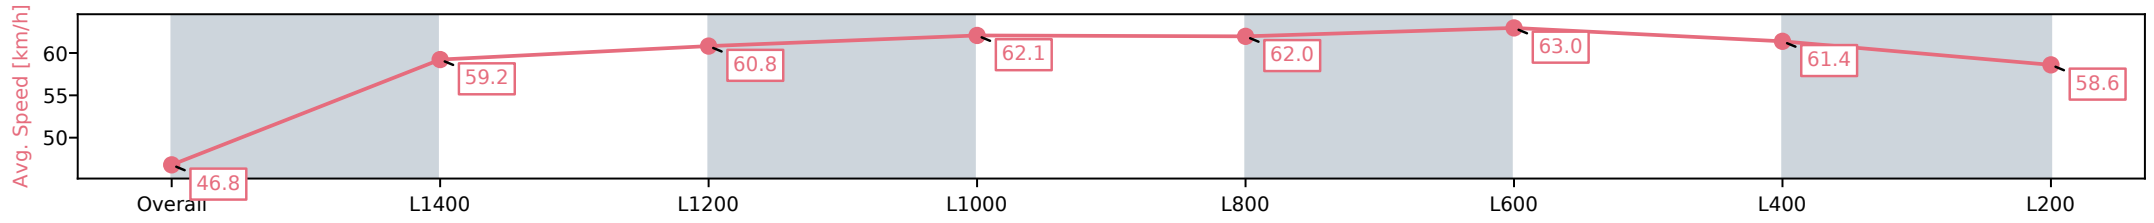

Horse/Jockey Name	STRATUM PRIDE/Alana Livesey
Finish Rank	8
Fastest Section Time (Section)	0:11.49 (L600)
Top Speed [km/h] (Section)	63.8 (L800)
Race State	Finished

Morphettville SA - Professional
Race 4: Grand Syndicates Handicap - 1600m

05 October 2024 - 2:22PM
Track Rating: Good 4, Weather: Overcast, Rail Position: True

Section	Overall	L1400	L1200	L1000	L800	L600	L400	L200
Section Times	1:38.21 [8] (0:15.39)	1:22.82 [9] (0:12.22)	1:10.60 [8] (0:11.84)	0:58.76 [8] (0:11.60)	0:47.16 [7] (0:11.65)	0:35.51 [7] (0:11.49)	0:24.02 [6] (0:11.72)	0:12.30 [8] (0:12.30)
Average Speed [km/h]	46.8	59.2	60.8	62.1	62.0	63.0	61.4	58.6
Top Speed [km/h]	59.2	60.1	61.6	63.0	62.4	63.8	63.3	60.4
Avg. Dist. to Rail [m]	6.1	1.2	0.5	0.7	0.6	0.6	1.1	2.5
Avg. Stride Freq. [Hz]	2.3	2.4	2.4	2.4	2.4	2.5	2.5	2.4
Avg. Stride Length [m]	5.4	6.7	6.7	6.9	6.8	6.9	6.8	6.7

[ ] Ranking at each section and finish
-:-:- No data available at this section
NA No data available