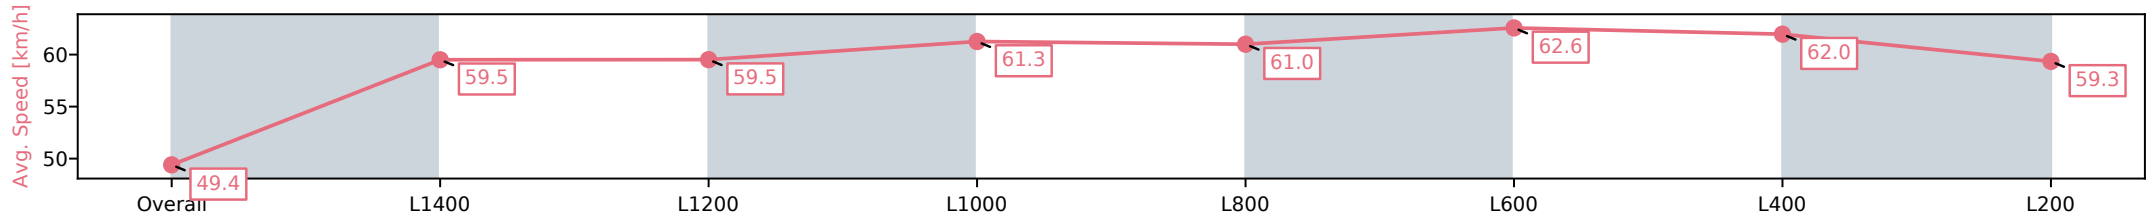

Horse/Jockey Name	LONGER ROUTE/Samuel Payne
Finish Rank	2
Fastest Section Time (Section)	0:11.53 (L600)
Top Speed [km/h] (Section)	64.2 (L800)
Race State	Finished

Morphettville SA - Professional
Race 4: Grand Syndicates Handicap - 1600m

05 October 2024 - 2:22PM
Track Rating: Good 4, Weather: Overcast, Rail Position: True

Section	Overall	L1400	L1200	L1000	L800	L600	L400	L200
Section Times	1:37.40 [2] (0:14.59)	1:22.81 [2] (0:12.02)	1:10.79 [1] (0:11.97)	0:58.82 [1] (0:11.77)	0:47.05 [1] (0:11.74)	0:35.31 [1] (0:11.53)	0:23.78 [1] (0:11.65)	0:12.13 [1] (0:12.13)
Average Speed [km/h]	49.4	59.5	59.5	61.3	61.0	62.6	62.0	59.3
Top Speed [km/h]	63.2	61.2	60.7	62.4	62.4	64.2	63.3	61.5
Avg. Dist. to Rail [m]	4.2	1.8	2.2	1.3	0.9	0.6	2.6	3.0
Avg. Stride Freq. [Hz]	2.2	2.3	2.3	2.3	2.3	2.4	2.4	2.3
Avg. Stride Length [m]	6.0	7.2	7.3	7.3	7.3	7.4	7.2	7.1

[ ] Ranking at each section and finish
-:-:- No data available at this section
NA No data available