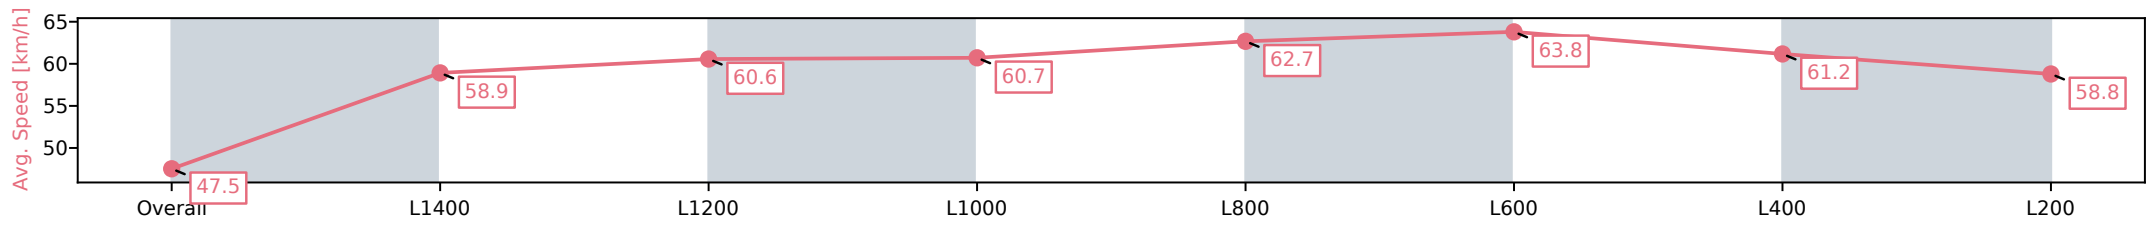

Horse/Jockey Name	CULLEN SKINK/Rochelle Milnes
Finish Rank	7
Fastest Section Time (Section)	0:11.38 (L600)
Top Speed [km/h] (Section)	64.3 (L800)
Race State	Finished

Morphettville SA - Professional
Race 4: Grand Syndicates Handicap - 1600m

05 October 2024 - 2:22PM
Track Rating: Good 4, Weather: Overcast, Rail Position: True

Section	Overall	L1400	L1200	L1000	L800	L600	L400	L200
Section Times	1:38.20 [7] (0:15.17)	1:23.03 [7] (0:12.28)	1:10.74 [7] (0:11.94)	0:58.80 [7] (0:11.85)	0:46.95 [8] (0:11.53)	0:35.42 [8] (0:11.38)	0:24.04 [5] (0:11.77)	0:12.27 [9] (0:12.27)
Average Speed [km/h]	47.5	58.9	60.6	60.7	62.7	63.8	61.2	58.8
Top Speed [km/h]	59.3	60.1	61.2	61.9	63.8	64.3	63.7	61.2
Avg. Dist. to Rail [m]	5.6	1.8	0.8	1.1	1.2	1.5	1.7	4.0
Avg. Stride Freq. [Hz]	2.1	2.1	2.1	2.1	2.2	2.2	2.2	2.1
Avg. Stride Length [m]	6.1	7.6	7.7	7.9	7.8	7.7	7.8	7.6

[ ] Ranking at each section and finish
-:-:- No data available at this section
NA No data available