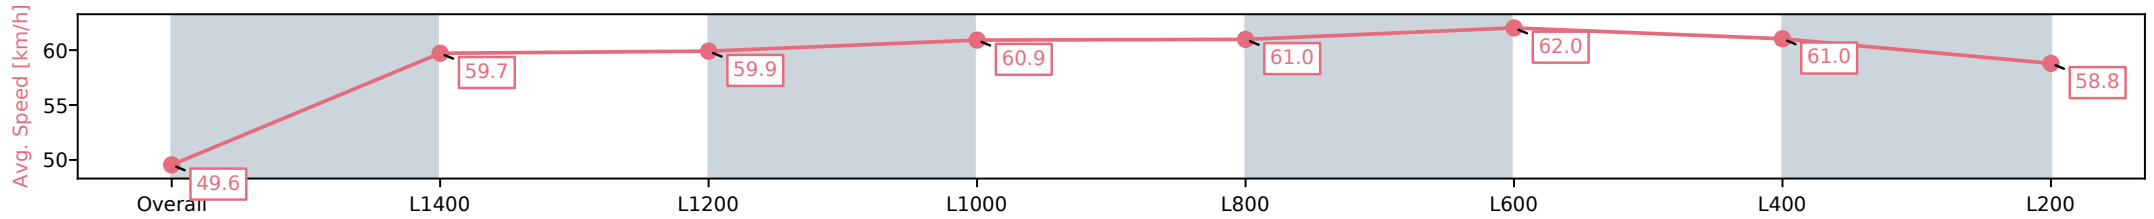

Horse/Jockey Name	FRANCE'S BOY/Zoe Lloyd
Finish Rank	10
Fastest Section Time (Section)	0:11.71 (L600)
Top Speed [km/h] (Section)	62.6 (L800)
Race State	Finished

Morphettville SA - Professional
Race 4: Grand Syndicates Handicap - 1600m

05 October 2024 - 2:22PM

Track Rating: Good 4, Weather: Overcast, Rail Position: True

Section	Overall	L1400	L1200	L1000	L800	L600	L400	L200
Section Times	1:38.29 [10] (0:14.53)	1:23.76 [1] (0:12.17)	1:11.59 [2] (0:12.11)	0:59.48 [3] (0:11.81)	0:47.67 [4] (0:11.87)	0:35.80 [4] (0:11.71)	0:24.09 [7] (0:11.85)	0:12.24 [10] (0:12.24)
Average Speed [km/h]	49.6	59.7	59.9	60.9	61.0	62.0	61.0	58.8
Top Speed [km/h]	62.2	60.6	61.0	61.7	61.7	62.6	61.4	60.3
Avg. Dist. to Rail [m]	3.2	2.1	1.8	1.6	1.6	1.7	2.7	5.4
Avg. Stride Freq. [Hz]	2.1	2.2	2.2	2.2	2.2	2.3	2.3	2.3
Avg. Stride Length [m]	6.2	7.3	7.3	7.3	7.3	7.2	7.1	6.9

- [ ] Ranking at each section and finish
- -:-:- No data available at this section
- NA No data available