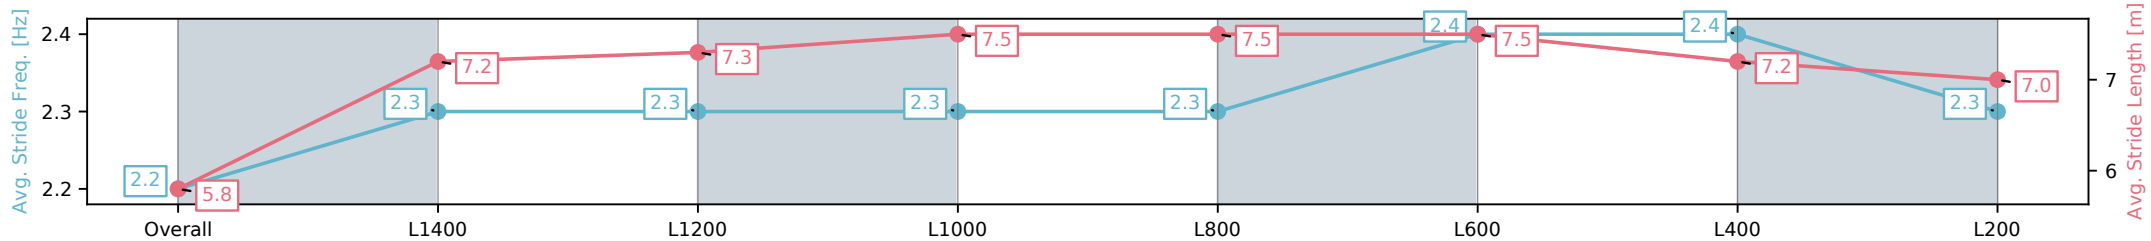

Morphettville SA - Professional  
 Race 4: Grand Syndicates Handicap - 1600m

05 October 2024 - 2:22PM

Track Rating: Good 4, Weather: Overcast, Rail Position: True

Section	Overall	L1400	L1200	L1000	L800	L600	L400	L200
Section Times	1:37.83 [3] (0:15.28)	1:22.54 [8] (0:12.36)	1:10.18 [9] (0:11.93)	0:58.25 [9] (0:11.79)	0:46.46 [9] (0:11.53)	0:34.93 [9] (0:11.46)	0:23.47 [9] (0:11.44)	0:12.03 [6] (0:12.03)
Average Speed [km/h]	47.1	58.8	60.8	61.0	62.5	63.1	63.0	59.9
Top Speed [km/h]	57.4	59.7	61.7	62.4	63.5	63.5	64.3	61.8
Avg. Dist. to Rail [m]	7.7	2.4	1.7	1.6	0.4	0.7	0.4	0.4
Avg. Stride Freq. [Hz]	2.2	2.3	2.3	2.3	2.3	2.4	2.4	2.3
Avg. Stride Length [m]	5.7	6.8	6.9	7.2	7.1	7.4	7.3	7.1

[ ] Ranking at each section and finish  
 -:-:- No data available at this section  
 NA No data available

Horse/Jockey Name	MR TRAFFICANTI/Tayla Childs
Finish Rank	4
Fastest Section Time (Section)	0:11.54 (L600)
Top Speed [km/h] (Section)	64.6 (L800)
Race State	Finished

Morphettville SA - Professional  
Race 4: Grand Syndicates Handicap - 1600m

05 October 2024 - 2:22PM

Track Rating: Good 4, Weather: Overcast, Rail Position: True

Section	Overall	L1400	L1200	L1000	L800	L600	L400	L200
Section Times	1:37.98 [4] (0:15.02)	1:22.96 [6] (0:12.12)	1:10.84 [6] (0:12.00)	0:58.84 [6] (0:11.73)	0:47.11 [6] (0:11.82)	0:35.29 [6] (0:11.54)	0:23.75 [8] (0:11.55)	0:12.20 [5] (0:12.20)
Average Speed [km/h]	47.9	60.0	60.4	61.3	61.9	63.8	62.8	59.0
Top Speed [km/h]	59.8	60.2	61.6	62.7	63.7	64.6	63.9	61.4
Avg. Dist. to Rail [m]	4.1	2.1	1.9	2.7	3.9	4.4	5.7	6.2
Avg. Stride Freq. [Hz]	2.2	2.3	2.3	2.3	2.3	2.4	2.4	2.3
Avg. Stride Length [m]	5.8	7.2	7.3	7.5	7.5	7.5	7.2	7.0