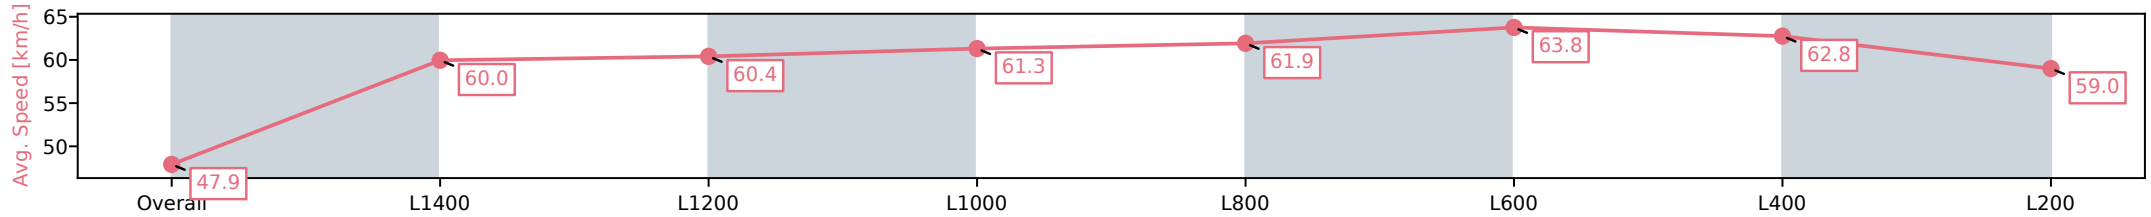

Horse/Jockey Name	MR TRAFFICANTI/Tayla Childs
Finish Rank	4
Fastest Section Time (Section)	0:11.54 (L600)
Top Speed [km/h] (Section)	64.6 (L800)
Race State	Finished

Morphettville SA - Professional
Race 4: Grand Syndicates Handicap - 1600m

05 October 2024 - 2:22PM

Track Rating: Good 4, Weather: Overcast, Rail Position: True

Section	Overall	L1400	L1200	L1000	L800	L600	L400	L200
Section Times	1:37.98 [4] (0:15.02)	1:22.96 [6] (0:12.12)	1:10.84 [6] (0:12.00)	0:58.84 [6] (0:11.73)	0:47.11 [6] (0:11.82)	0:35.29 [6] (0:11.54)	0:23.75 [8] (0:11.55)	0:12.20 [5] (0:12.20)
Average Speed [km/h]	47.9	60.0	60.4	61.3	61.9	63.8	62.8	59.0
Top Speed [km/h]	59.8	60.2	61.6	62.7	63.7	64.6	63.9	61.4
Avg. Dist. to Rail [m]	4.1	2.1	1.9	2.7	3.9	4.4	5.7	6.2
Avg. Stride Freq. [Hz]	2.2	2.3	2.3	2.3	2.3	2.4	2.4	2.3
Avg. Stride Length [m]	5.8	7.2	7.3	7.5	7.5	7.5	7.2	7.0

- [ ] Ranking at each section and finish
- -:--:- No data available at this section
- NA No data available