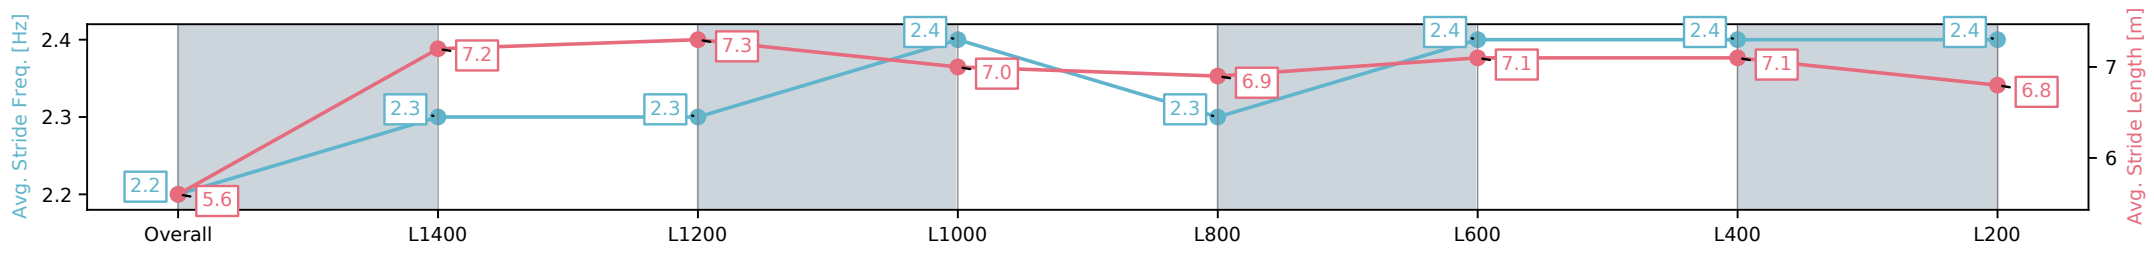

- [ ] Ranking at each section and finish
- :--:- No data available at this section
- NA No data available

Horse/Jockey Name	APACHE STAR/Taylor Johnstone
Finish Rank	5
Fastest Section Time (Section)	0:11.56 (L600)
Top Speed [km/h] (Section)	63.0 (L1200)
Race State	Finished

Morphettville SA - Professional  
 Race 4: Grand Syndicates Handicap - 1600m

05 October 2024 - 2:22PM  
 Track Rating: Good 4, Weather: Overcast, Rail Position: True

Section	Overall	L1400	L1200	L1000	L800	L600	L400	L200
Section Times	1:38.03 [5] (0:14.97)	1:23.06 [5] (0:12.07)	1:10.99 [5] (0:11.87)	0:59.12 [4] (0:11.69)	0:47.43 [3] (0:11.81)	0:35.62 [3] (0:11.56)	0:24.05 [2] (0:11.69)	0:12.36 [2] (0:12.36)
Average Speed [km/h]	48.1	59.9	60.8	61.6	61.1	62.3	61.7	58.3
Top Speed [km/h]	60.4	61.3	62.1	63.0	61.6	62.8	62.7	60.4
Avg. Dist. to Rail [m]	2.1	1.0	0.8	0.8	0.6	0.4	0.9	1.6
Avg. Stride Freq. [Hz]	2.2	2.3	2.3	2.4	2.3	2.4	2.4	2.4
Avg. Stride Length [m]	5.6	7.2	7.3	7.0	6.9	7.1	7.1	6.8