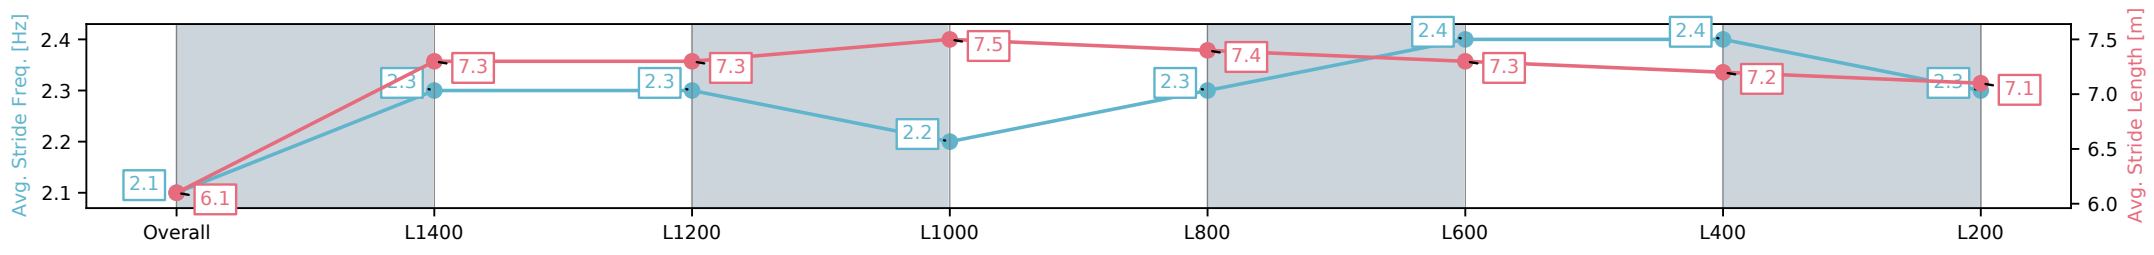

Morphettville SA - Professional  
 Race 4: Grand Syndicates Handicap - 1600m

05 October 2024 - 2:22PM  
 Track Rating: Good 4, Weather: Overcast, Rail Position: True

Section	Overall	L1400	L1200	L1000	L800	L600	L400	L200
Section Times	1:38.21 [8] (0:15.39)	1:22.82 [9] (0:12.22)	1:10.60 [8] (0:11.84)	0:58.76 [8] (0:11.60)	0:47.16 [7] (0:11.65)	0:35.51 [7] (0:11.49)	0:24.02 [6] (0:11.72)	0:12.30 [8] (0:12.30)
Average Speed [km/h]	46.8	59.2	60.8	62.1	62.0	63.0	61.4	58.6
Top Speed [km/h]	59.2	60.1	61.6	63.0	62.4	63.8	63.3	60.4
Avg. Dist. to Rail [m]	6.1	1.2	0.5	0.7	0.6	0.6	1.1	2.5
Avg. Stride Freq. [Hz]	2.3	2.4	2.4	2.4	2.4	2.5	2.5	2.4
Avg. Stride Length [m]	5.4	6.7	6.7	6.9	6.8	6.9	6.8	6.7

[ ] Ranking at each section and finish  
 -:-:- No data available at this section  
 NA No data available

Horse/Jockey Name	VEE ROD/Ben Price
Finish Rank	9
Fastest Section Time (Section)	0:11.61 (L600)
Top Speed [km/h] (Section)	63.7 (L800)
Race State	Finished

Morphettville SA - Professional  
Race 4: Grand Syndicates Handicap - 1600m

05 October 2024 - 2:22PM

Track Rating: Good 4, Weather: Overcast, Rail Position: True

Section	Overall	L1400	L1200	L1000	L800	L600	L400	L200
Section Times	1:38.25 [9] (0:14.88)	1:23.37 [4] (0:12.08)	1:11.29 [4] (0:11.99)	0:59.30 [5] (0:11.77)	0:47.53 [5] (0:11.79)	0:35.74 [5] (0:11.61)	0:24.13 [4] (0:11.75)	0:12.38 [7] (0:12.38)
Average Speed [km/h]	48.5	60.1	60.3	61.2	61.6	62.9	61.4	58.2
Top Speed [km/h]	60.5	61.3	62.2	62.7	63.3	63.7	62.7	60.8
Avg. Dist. to Rail [m]	6.8	2.2	1.4	1.9	2.2	2.5	4.2	6.0
Avg. Stride Freq. [Hz]	2.1	2.3	2.3	2.2	2.3	2.4	2.4	2.3
Avg. Stride Length [m]	6.1	7.3	7.3	7.5	7.4	7.3	7.2	7.1