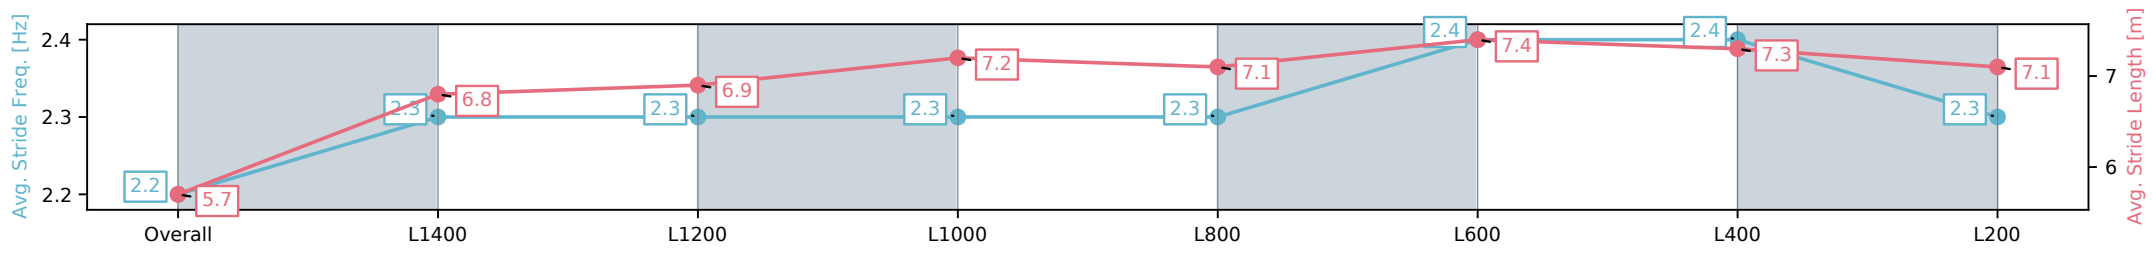

Morphettville SA - Professional  
 Race 4: Grand Syndicates Handicap - 1600m

05 October 2024 - 2:22PM

Track Rating: Good 4, Weather: Overcast, Rail Position: True

Section	Overall	L1400	L1200	L1000	L800	L600	L400	L200
Section Times	1:37.83 [3] (0:15.28)	1:22.54 [8] (0:12.36)	1:10.18 [9] (0:11.93)	0:58.25 [9] (0:11.79)	0:46.46 [9] (0:11.53)	0:34.93 [9] (0:11.46)	0:23.47 [9] (0:11.44)	0:12.03 [6] (0:12.03)
Average Speed [km/h]	47.1	58.8	60.8	61.0	62.5	63.1	63.0	59.9
Top Speed [km/h]	57.4	59.7	61.7	62.4	63.5	63.5	64.3	61.8
Avg. Dist. to Rail [m]	7.7	2.4	1.7	1.6	0.4	0.7	0.4	0.4
Avg. Stride Freq. [Hz]	2.2	2.3	2.3	2.3	2.3	2.4	2.4	2.3
Avg. Stride Length [m]	5.7	6.8	6.9	7.2	7.1	7.4	7.3	7.1