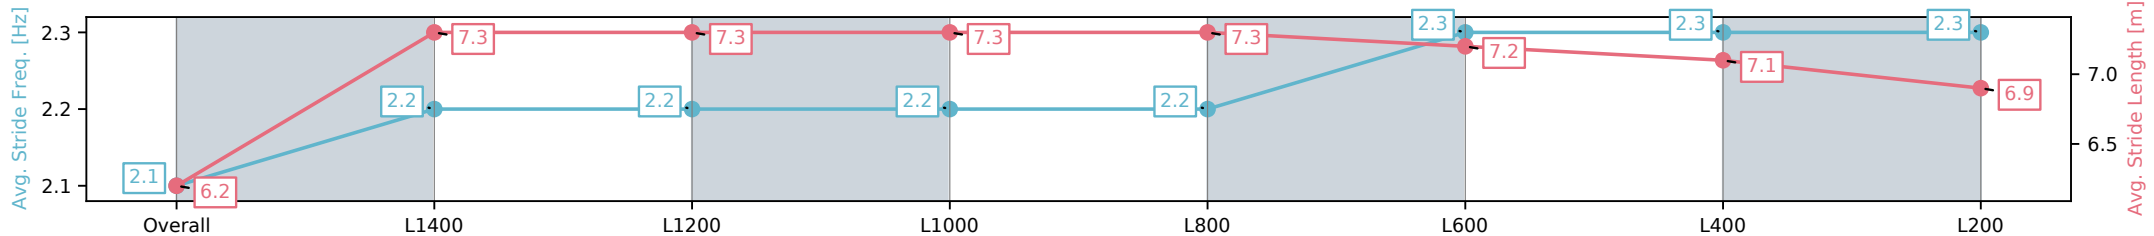

Morphettville SA - Professional  
Race 4: Grand Syndicates Handicap - 1600m

05 October 2024 - 2:22PM

Track Rating: Good 4, Weather: Overcast, Rail Position: True

Section	Overall	L1400	L1200	L1000	L800	L600	L400	L200
Section Times	1:38.25 [9] (0:14.88)	1:23.37 [4] (0:12.08)	1:11.29 [4] (0:11.99)	0:59.30 [5] (0:11.77)	0:47.53 [5] (0:11.79)	0:35.74 [5] (0:11.61)	0:24.13 [4] (0:11.75)	0:12.38 [7] (0:12.38)
Average Speed [km/h]	48.5	60.1	60.3	61.2	61.6	62.9	61.4	58.2
Top Speed [km/h]	60.5	61.3	62.2	62.7	63.3	63.7	62.7	60.8
Avg. Dist. to Rail [m]	6.8	2.2	1.4	1.9	2.2	2.5	4.2	6.0
Avg. Stride Freq. [Hz]	2.1	2.3	2.3	2.2	2.3	2.4	2.4	2.3
Avg. Stride Length [m]	6.1	7.3	7.3	7.5	7.4	7.3	7.2	7.1

[ ] Ranking at each section and finish  
 -:-:- No data available at this section  
 NA No data available

Horse/Jockey Name	FRANCE'S BOY/Zoe Lloyd
Finish Rank	10
Fastest Section Time (Section)	0:11.71 (L600)
Top Speed [km/h] (Section)	62.6 (L800)
Race State	Finished

Morphettville SA - Professional  
Race 4: Grand Syndicates Handicap - 1600m

05 October 2024 - 2:22PM

Track Rating: Good 4, Weather: Overcast, Rail Position: True

Section	Overall	L1400	L1200	L1000	L800	L600	L400	L200
Section Times	1:38.29 [10] (0:14.53)	1:23.76 [1] (0:12.17)	1:11.59 [2] (0:12.11)	0:59.48 [3] (0:11.81)	0:47.67 [4] (0:11.87)	0:35.80 [4] (0:11.71)	0:24.09 [7] (0:11.85)	0:12.24 [10] (0:12.24)
Average Speed [km/h]	49.6	59.7	59.9	60.9	61.0	62.0	61.0	58.8
Top Speed [km/h]	62.2	60.6	61.0	61.7	61.7	62.6	61.4	60.3
Avg. Dist. to Rail [m]	3.2	2.1	1.8	1.6	1.6	1.7	2.7	5.4
Avg. Stride Freq. [Hz]	2.1	2.2	2.2	2.2	2.2	2.3	2.3	2.3
Avg. Stride Length [m]	6.2	7.3	7.3	7.3	7.3	7.2	7.1	6.9