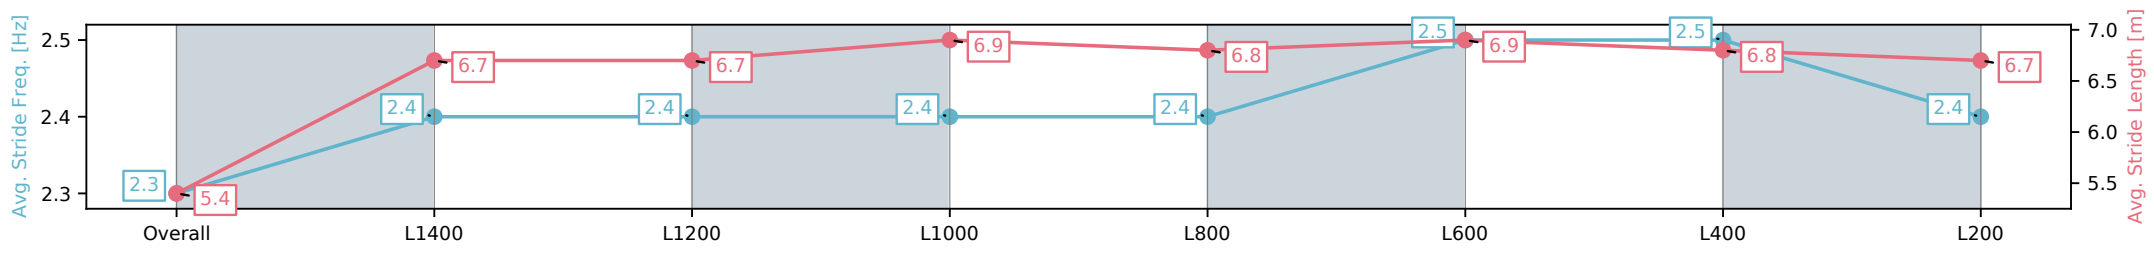

[ ] Ranking at each section and finish  
 -:-:- No data available at this section  
 NA No data available

Horse/Jockey Name	STRATUM PRIDE/Alana Livesey
Finish Rank	8
Fastest Section Time (Section)	0:11.49 (L600)
Top Speed [km/h] (Section)	63.8 (L800)
Race State	Finished

Morphettville SA - Professional  
 Race 4: Grand Syndicates Handicap - 1600m

05 October 2024 - 2:22PM  
 Track Rating: Good 4, Weather: Overcast, Rail Position: True

Section	Overall	L1400	L1200	L1000	L800	L600	L400	L200
Section Times	1:38.21 [8] (0:15.39)	1:22.82 [9] (0:12.22)	1:10.60 [8] (0:11.84)	0:58.76 [8] (0:11.60)	0:47.16 [7] (0:11.65)	0:35.51 [7] (0:11.49)	0:24.02 [6] (0:11.72)	0:12.30 [8] (0:12.30)
Average Speed [km/h]	46.8	59.2	60.8	62.1	62.0	63.0	61.4	58.6
Top Speed [km/h]	59.2	60.1	61.6	63.0	62.4	63.8	63.3	60.4
Avg. Dist. to Rail [m]	6.1	1.2	0.5	0.7	0.6	0.6	1.1	2.5
Avg. Stride Freq. [Hz]	2.3	2.4	2.4	2.4	2.4	2.5	2.5	2.4
Avg. Stride Length [m]	5.4	6.7	6.7	6.9	6.8	6.9	6.8	6.7