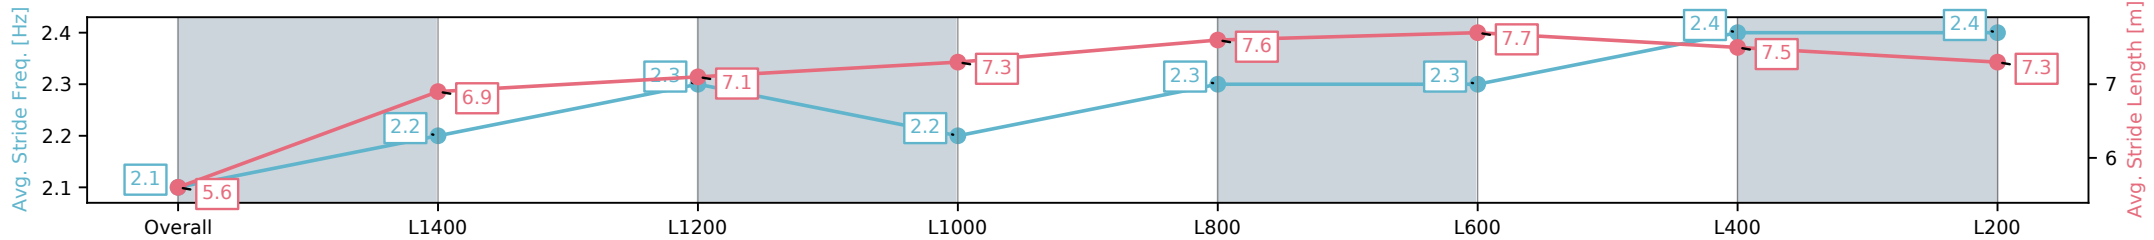

05 October 2024 - 2:22PM

Track Rating: Good 4, Weather: Overcast, Rail Position: True

Section	Overall	L1400	L1200	L1000	L800	L600	L400	L200
Section Times	1:37.34 [1] (0:15.65)	1:21.69 [10] (0:12.39)	1:09.30 [10] (0:11.89)	0:57.41 [10] (0:11.74)	0:45.67 [10] (0:11.33)	0:34.34 [10] (0:11.45)	0:22.89 [10] (0:11.28)	0:11.61 [3] (0:11.61)
Average Speed [km/h]	46.1	58.6	61.0	61.4	64.1	64.1	64.5	62.0
Top Speed [km/h]	60.7	59.3	61.7	62.5	65.4	64.9	65.3	63.8
Avg. Dist. to Rail [m]	3.2	2.8	2.0	2.3	2.3	4.0	7.0	7.1
Avg. Stride Freq. [Hz]	2.1	2.2	2.3	2.2	2.3	2.3	2.4	2.4
Avg. Stride Length [m]	5.6	6.9	7.1	7.3	7.6	7.7	7.5	7.3