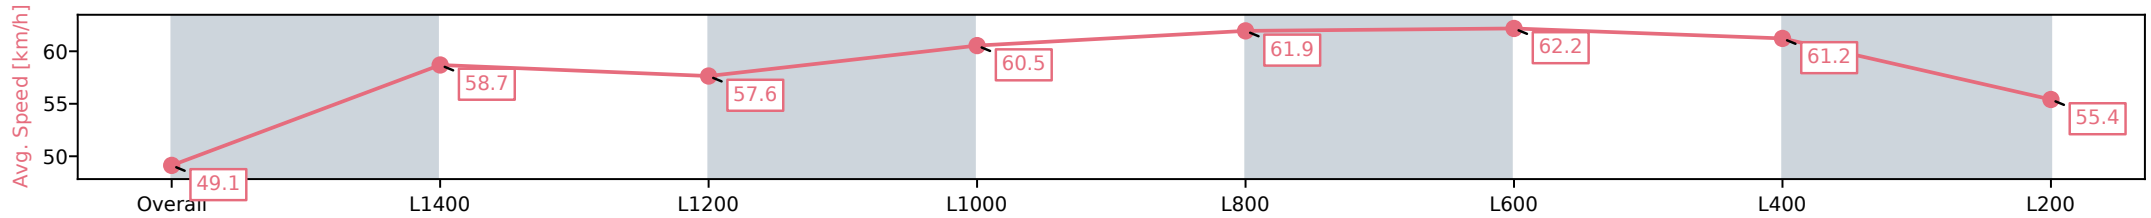

Horse/Jockey Name	TEMBU BOY/Justin Potter
Finish Rank	9
Fastest Section Time (Section)	0:11.56 (L600)
Top Speed [km/h] (Section)	63.1 (L800)
Race State	Finished

Morphettville SA - Professional
Race 3: Spring Racing Carnival at Morphettville - (Oct. 19th - Nov 9th) Handicap - 1600m

05 October 2024 - 1:49PM

Track Rating: Good 4, Weather: Overcast, Rail Position: True

Section	Overall	L1400	L1200	L1000	L800	L600	L400	L200
Section Times	1:39.33 [9] (0:14.69)	1:24.64 [3] (0:12.28)	1:12.35 [3] (0:12.50)	0:59.85 [4] (0:11.90)	0:47.95 [4] (0:11.63)	0:36.32 [4] (0:11.56)	0:24.76 [6] (0:11.76)	0:13.00 [9] (0:13.00)
Average Speed [km/h]	49.1	58.7	57.6	60.5	61.9	62.2	61.2	55.4
Top Speed [km/h]	59.7	59.7	58.5	62.3	62.6	63.1	63.0	59.2
Avg. Dist. to Rail [m]	3.9	0.7	0.6	0.6	0.3	0.2	0.5	0.4
Avg. Stride Freq. [Hz]	2.2	2.3	2.2	2.2	2.3	2.3	2.3	2.2
Avg. Stride Length [m]	6.0	7.2	7.2	7.2	7.4	7.4	7.2	6.9

- [ ] Ranking at each section and finish
- -:-:- No data available at this section
- NA No data available