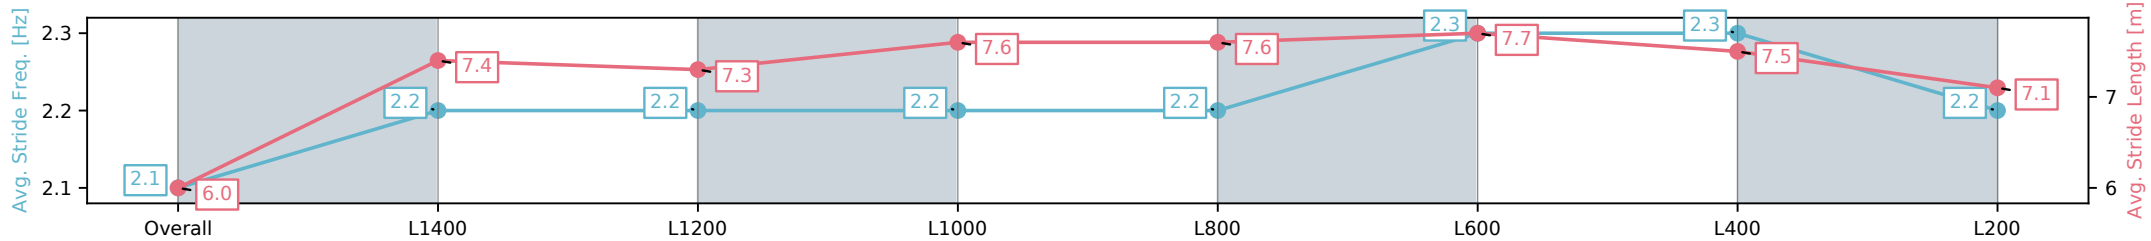

Horse/Jockey Name	COURS VITE/Ben Price
Finish Rank	8
Fastest Section Time (Section)	0:11.47 (L600)
Top Speed [km/h] (Section)	64.2 (L800)
Race State	Finished

Morphettville SA - Professional
Race 3: Spring Racing Carnival at Morphettville - (Oct. 19th - Nov 9th) Handicap - 1600m

05 October 2024 - 1:49PM

Track Rating: Good 4, Weather: Overcast, Rail Position: True

Section	Overall	L1400	L1200	L1000	L800	L600	L400	L200
Section Times	1:38.94 [8] (0:15.08)	1:23.86 [6] (0:12.19)	1:11.67 [6] (0:12.46)	0:59.21 [6] (0:11.91)	0:47.30 [6] (0:11.55)	0:35.75 [7] (0:11.47)	0:24.28 [8] (0:11.64)	0:12.64 [8] (0:12.64)
Average Speed [km/h]	47.7	58.9	57.6	60.5	62.4	62.9	62.2	57.0
Top Speed [km/h]	59.1	60.4	58.4	62.7	63.5	64.2	63.4	60.9
Avg. Dist. to Rail [m]	0.9	0.7	0.7	0.3	0.3	0.8	2.3	2.2
Avg. Stride Freq. [Hz]	2.1	2.2	2.2	2.2	2.2	2.3	2.3	2.2
Avg. Stride Length [m]	6.0	7.4	7.3	7.6	7.6	7.7	7.5	7.1

- [ ] Ranking at each section and finish
- -:-:- No data available at this section
- NA No data available