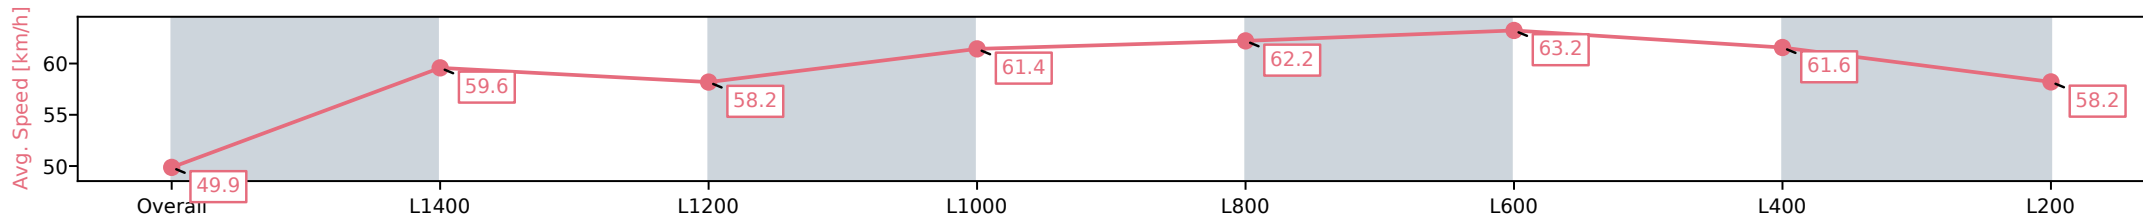

Horse/Jockey Name	WILD WINNER/Taylor Johnstone
Finish Rank	3
Fastest Section Time (Section)	0:11.48 (L600)
Top Speed [km/h] (Section)	64.0 (L800)
Race State	Finished

Morphettville SA - Professional
Race 3: Spring Racing Carnival at Morphettville - (Oct. 19th - Nov 9th) Handicap - 1600m
05 October 2024 - 1:49PM
Track Rating: Good 4, Weather: Overcast, Rail Position: True

Section	Overall	L1400	L1200	L1000	L800	L600	L400	L200
Section Times	1:37.99 [3] (0:14.46)	1:23.53 [1] (0:12.20)	1:11.33 [2] (0:12.47)	0:58.86 [2] (0:11.71)	0:47.15 [1] (0:11.60)	0:35.55 [1] (0:11.48)	0:24.07 [1] (0:11.71)	0:12.36 [2] (0:12.36)
Average Speed [km/h]	49.9	59.6	58.2	61.4	62.2	63.2	61.6	58.2
Top Speed [km/h]	61.0	61.1	59.0	62.7	63.3	64.0	63.1	60.2
Avg. Dist. to Rail [m]	8.2	2.6	1.8	1.8	1.2	1.1	1.4	0.6
Avg. Stride Freq. [Hz]	2.1	2.2	2.1	2.1	2.2	2.2	2.2	2.1
Avg. Stride Length [m]	6.2	7.6	7.5	7.8	7.8	7.8	7.8	7.6

[ ] Ranking at each section and finish
-:-:- No data available at this section
NA No data available