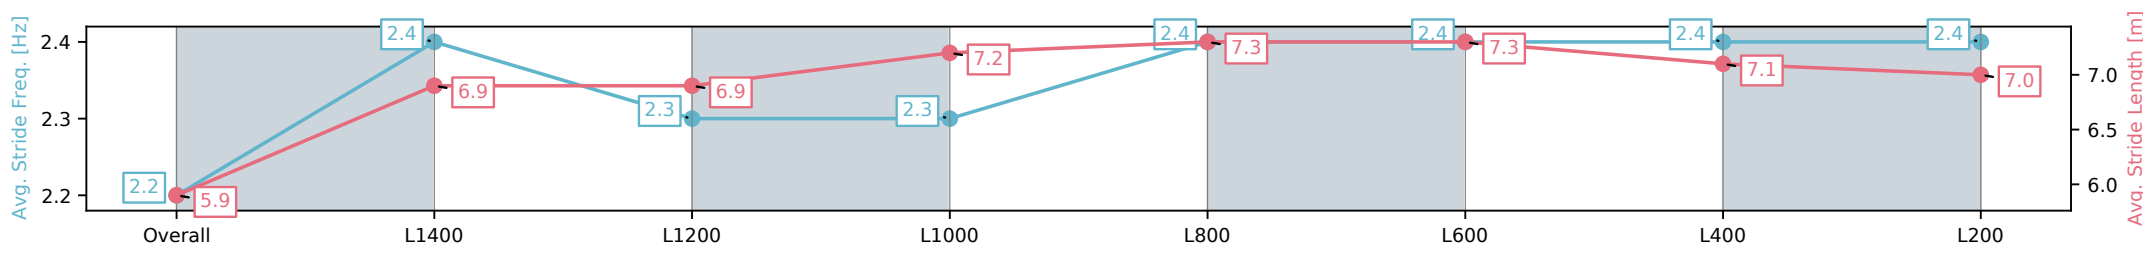

Horse/Jockey Name	SADLER'S SONG/Teagan Voorham
Finish Rank	5
Fastest Section Time (Section)	0:11.41 (L600)
Top Speed [km/h] (Section)	64.5 (L800)
Race State	Finished

Morphettville SA - Professional
Race 3: Spring Racing Carnival at Morphettville - (Oct. 19th - Nov 9th) Handicap - 1600m

05 October 2024 - 1:49PM

Track Rating: Good 4, Weather: Overcast, Rail Position: True

Section	Overall	L1400	L1200	L1000	L800	L600	L400	L200
Section Times	1:38.21 [5] (0:14.70)	1:23.51 [4] (0:12.34)	1:11.17 [4] (0:12.40)	0:58.77 [3] (0:11.88)	0:46.89 [3] (0:11.45)	0:35.44 [3] (0:11.41)	0:24.03 [3] (0:11.78)	0:12.25 [4] (0:12.25)
Average Speed [km/h]	49.0	58.6	58.2	60.7	62.7	63.2	61.2	58.7
Top Speed [km/h]	60.8	60.7	59.1	62.4	64.2	64.5	62.3	60.6
Avg. Dist. to Rail [m]	7.5	1.8	0.5	1.5	0.7	0.4	0.6	1.8
Avg. Stride Freq. [Hz]	2.2	2.4	2.3	2.3	2.4	2.4	2.4	2.4
Avg. Stride Length [m]	5.9	6.9	6.9	7.2	7.3	7.3	7.1	7.0

[ ] Ranking at each section and finish
-:-:- No data available at this section
NA No data available