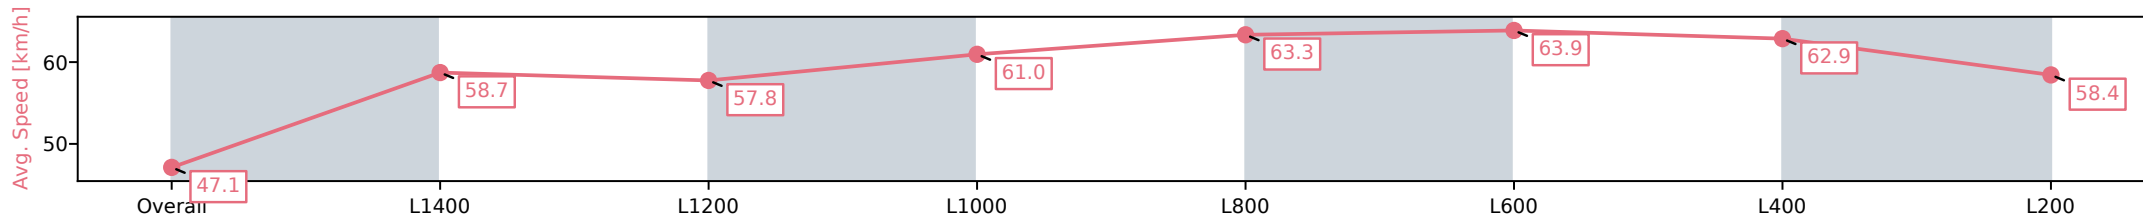

Horse/Jockey Name	ALLEGEDLY/Matthew Chadwick
Finish Rank	6
Fastest Section Time (Section)	0:11.35 (L600)
Top Speed [km/h] (Section)	65.2 (L800)
Race State	Finished

Morphettville SA - Professional
Race 3: Spring Racing Carnival at Morphettville - (Oct. 19th - Nov 9th) Handicap - 1600m

05 October 2024 - 1:49PM

Track Rating: Good 4, Weather: Overcast, Rail Position: True

Section	Overall	L1400	L1200	L1000	L800	L600	L400	L200
Section Times	1:38.46 [6] (0:15.27)	1:23.19 [8] (0:12.31)	1:10.88 [8] (0:12.48)	0:58.40 [8] (0:11.81)	0:46.59 [8] (0:11.41)	0:35.18 [8] (0:11.35)	0:23.83 [7] (0:11.52)	0:12.31 [7] (0:12.31)
Average Speed [km/h]	47.1	58.7	57.8	61.0	63.3	63.9	62.9	58.4
Top Speed [km/h]	58.0	59.5	59.2	63.2	64.1	65.2	64.2	60.6
Avg. Dist. to Rail [m]	4.5	1.2	0.6	0.7	0.6	1.6	3.3	4.7
Avg. Stride Freq. [Hz]	2.2	2.3	2.3	2.3	2.3	2.4	2.4	2.4
Avg. Stride Length [m]	5.7	6.8	6.9	7.1	7.4	7.5	7.3	6.9

[ ] Ranking at each section and finish
-:-:- No data available at this section
NA No data available