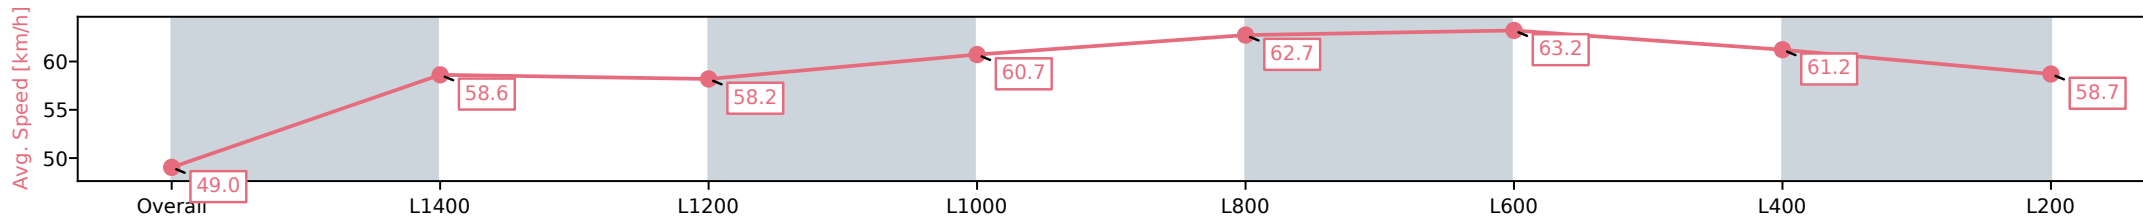

Horse/Jockey Name	SADLER'S SONG/Teagan Voorham
Finish Rank	5
Fastest Section Time (Section)	0:11.41 (L600)
Top Speed [km/h] (Section)	64.5 (L800)
Race State	Finished

Morphettville SA - Professional
Race 3: Spring Racing Carnival at Morphettville - (Oct. 19th - Nov 9th) Handicap - 1600m

05 October 2024 - 1:49PM

Track Rating: Good 4, Weather: Overcast, Rail Position: True

Section	Overall	L1400	L1200	L1000	L800	L600	L400	L200
Section Times	1:38.21 [5] (0:14.70)	1:23.51 [4] (0:12.34)	1:11.17 [4] (0:12.40)	0:58.77 [3] (0:11.88)	0:46.89 [3] (0:11.45)	0:35.44 [3] (0:11.41)	0:24.03 [3] (0:11.78)	0:12.25 [4] (0:12.25)
Average Speed [km/h]	49.0	58.6	58.2	60.7	62.7	63.2	61.2	58.7
Top Speed [km/h]	60.8	60.7	59.1	62.4	64.2	64.5	62.3	60.6
Avg. Dist. to Rail [m]	7.5	1.8	0.5	1.5	0.7	0.4	0.6	1.8
Avg. Stride Freq. [Hz]	2.2	2.4	2.3	2.3	2.4	2.4	2.4	2.4
Avg. Stride Length [m]	5.9	6.9	6.9	7.2	7.3	7.3	7.1	7.0

[ ] Ranking at each section and finish
-:-:- No data available at this section
NA No data available