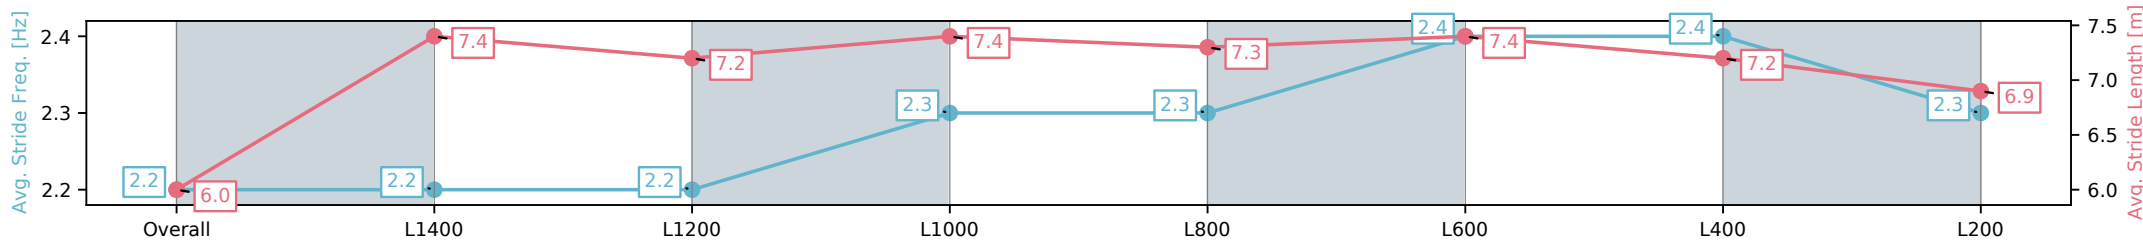

Horse/Jockey Name	SIR RANDOLPH/Kayla Crowther
Finish Rank	7
Fastest Section Time (Section)	0:11.57 (L600)
Top Speed [km/h] (Section)	63.3 (L800)
Race State	Finished

Morphettville SA - Professional
Race 3: Spring Racing Carnival at Morphettville - (Oct. 19th - Nov 9th) Handicap - 1600m

05 October 2024 - 1:49PM

Track Rating: Good 4, Weather: Overcast, Rail Position: True

Section	Overall	L1400	L1200	L1000	L800	L600	L400	L200
Section Times	1:38.56 [7] (0:14.48)	1:24.08 [2] (0:12.18)	1:11.90 [1] (0:12.44)	0:59.46 [1] (0:11.75)	0:47.71 [2] (0:11.66)	0:36.05 [2] (0:11.57)	0:24.47 [2] (0:11.75)	0:12.72 [3] (0:12.72)
Average Speed [km/h]	49.7	59.2	58.0	61.2	61.8	62.2	61.3	56.5
Top Speed [km/h]	61.6	61.4	59.7	62.3	62.6	63.3	62.4	59.5
Avg. Dist. to Rail [m]	5.8	0.8	0.2	0.4	0.4	0.2	0.2	0.2
Avg. Stride Freq. [Hz]	2.2	2.2	2.2	2.3	2.3	2.4	2.4	2.3
Avg. Stride Length [m]	6.0	7.4	7.2	7.4	7.3	7.4	7.2	6.9

[ ] Ranking at each section and finish
-:-:- No data available at this section
NA No data available