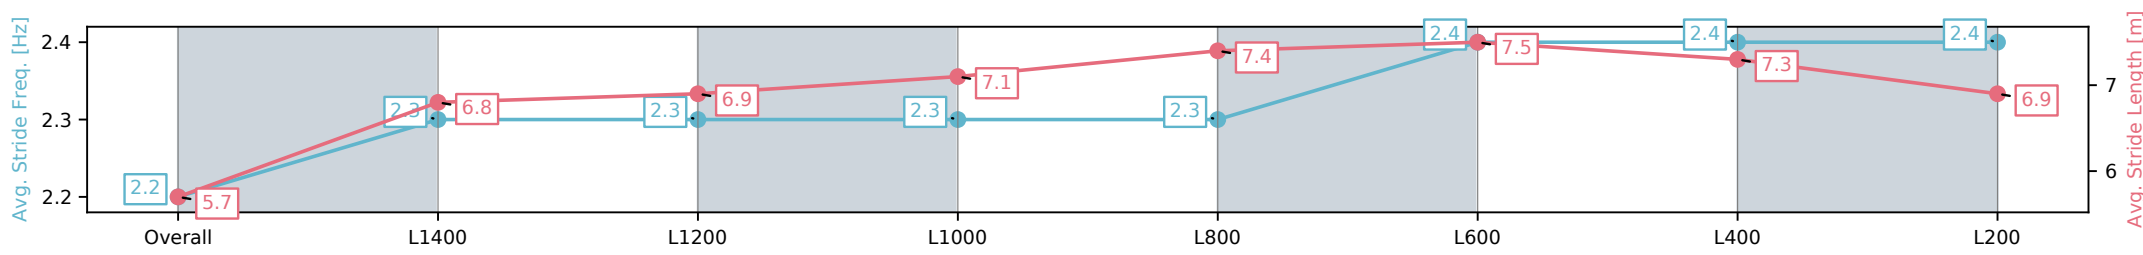

Horse/Jockey Name	ALLEGEDLY/Matthew Chadwick
Finish Rank	6
Fastest Section Time (Section)	0:11.35 (L600)
Top Speed [km/h] (Section)	65.2 (L800)
Race State	Finished

Morphettville SA - Professional
Race 3: Spring Racing Carnival at Morphettville - (Oct. 19th - Nov 9th) Handicap - 1600m

05 October 2024 - 1:49PM

Track Rating: Good 4, Weather: Overcast, Rail Position: True

Section	Overall	L1400	L1200	L1000	L800	L600	L400	L200
Section Times	1:38.46 [6] (0:15.27)	1:23.19 [8] (0:12.31)	1:10.88 [8] (0:12.48)	0:58.40 [8] (0:11.81)	0:46.59 [8] (0:11.41)	0:35.18 [8] (0:11.35)	0:23.83 [7] (0:11.52)	0:12.31 [7] (0:12.31)
Average Speed [km/h]	47.1	58.7	57.8	61.0	63.3	63.9	62.9	58.4
Top Speed [km/h]	58.0	59.5	59.2	63.2	64.1	65.2	64.2	60.6
Avg. Dist. to Rail [m]	4.5	1.2	0.6	0.7	0.6	1.6	3.3	4.7
Avg. Stride Freq. [Hz]	2.2	2.3	2.3	2.3	2.3	2.4	2.4	2.4
Avg. Stride Length [m]	5.7	6.8	6.9	7.1	7.4	7.5	7.3	6.9

[ ] Ranking at each section and finish
-:-:- No data available at this section
NA No data available