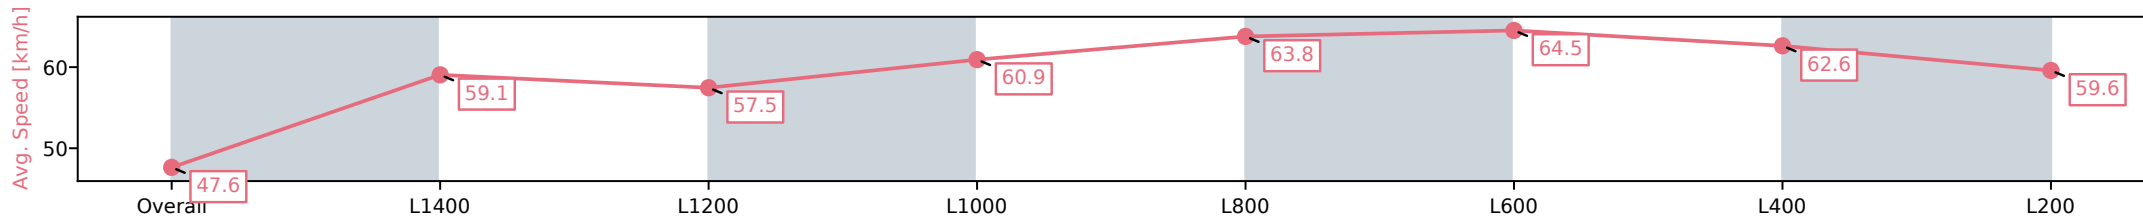

Horse/Jockey Name	PETA'S HEART/Jessica Eaton
Finish Rank	4
Fastest Section Time (Section)	0:11.32 (L800)
Top Speed [km/h] (Section)	65.7 (L800)
Race State	Finished

Morphettville SA - Professional
Race 3: Spring Racing Carnival at Morphettville - (Oct. 19th - Nov 9th) Handicap - 1600m

05 October 2024 - 1:49PM

Track Rating: Good 4, Weather: Overcast, Rail Position: True

Section	Overall	L1400	L1200	L1000	L800	L600	L400	L200
Section Times	1:38.14 [4] (0:15.13)	1:23.01 [7] (0:12.26)	1:10.75 [7] (0:12.61)	0:58.14 [7] (0:11.81)	0:46.33 [7] (0:11.32)	0:35.01 [6] (0:11.34)	0:23.67 [5] (0:11.57)	0:12.09 [6] (0:12.09)
Average Speed [km/h]	47.6	59.1	57.5	60.9	63.8	64.5	62.6	59.6
Top Speed [km/h]	58.5	59.7	58.8	62.9	65.3	65.7	63.8	62.4
Avg. Dist. to Rail [m]	6.2	2.0	1.3	1.2	1.1	3.1	4.8	4.8
Avg. Stride Freq. [Hz]	2.1	2.1	2.1	2.2	2.2	2.3	2.3	2.2
Avg. Stride Length [m]	6.0	7.6	7.5	7.8	8.0	7.9	7.6	7.5

[ ] Ranking at each section and finish
-:-:- No data available at this section
NA No data available