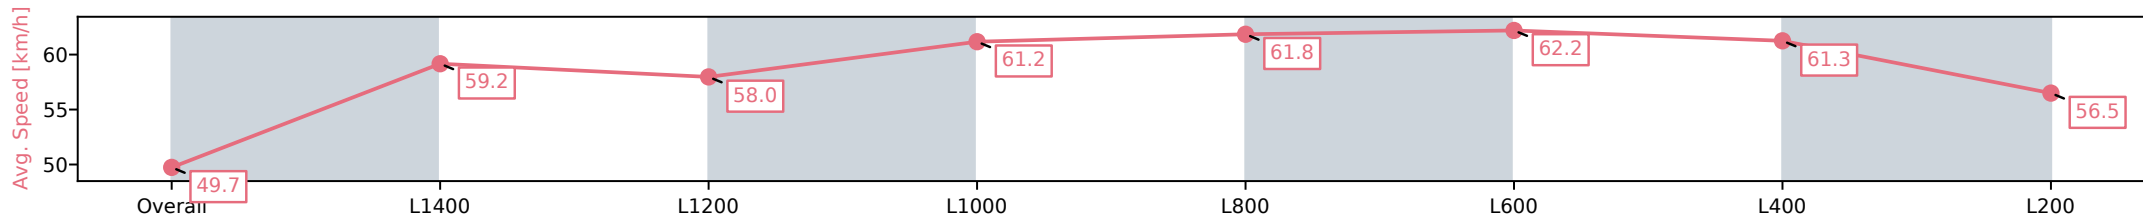

Horse/Jockey Name	SIR RANDOLPH/Kayla Crowther
Finish Rank	7
Fastest Section Time (Section)	0:11.57 (L600)
Top Speed [km/h] (Section)	63.3 (L800)
Race State	Finished

Morphettville SA - Professional
Race 3: Spring Racing Carnival at Morphettville - (Oct. 19th - Nov 9th) Handicap - 1600m

05 October 2024 - 1:49PM

Track Rating: Good 4, Weather: Overcast, Rail Position: True

Section	Overall	L1400	L1200	L1000	L800	L600	L400	L200
Section Times	1:38.56 [7] (0:14.48)	1:24.08 [2] (0:12.18)	1:11.90 [1] (0:12.44)	0:59.46 [1] (0:11.75)	0:47.71 [2] (0:11.66)	0:36.05 [2] (0:11.57)	0:24.47 [2] (0:11.75)	0:12.72 [3] (0:12.72)
Average Speed [km/h]	49.7	59.2	58.0	61.2	61.8	62.2	61.3	56.5
Top Speed [km/h]	61.6	61.4	59.7	62.3	62.6	63.3	62.4	59.5
Avg. Dist. to Rail [m]	5.8	0.8	0.2	0.4	0.4	0.2	0.2	0.2
Avg. Stride Freq. [Hz]	2.2	2.2	2.2	2.3	2.3	2.4	2.4	2.3
Avg. Stride Length [m]	6.0	7.4	7.2	7.4	7.3	7.4	7.2	6.9

[ ] Ranking at each section and finish
-:-:- No data available at this section
NA No data available