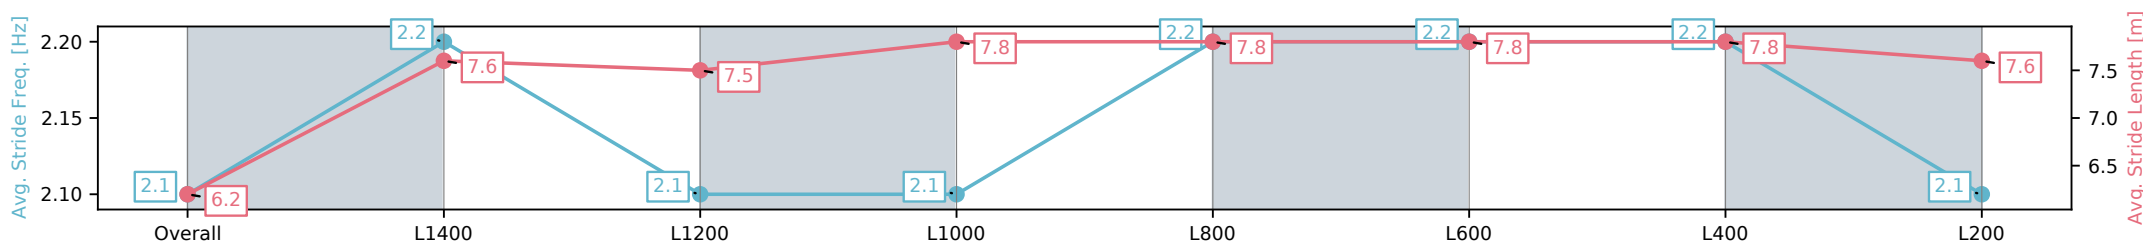

Horse/Jockey Name	WILD WINNER/Taylor Johnstone
Finish Rank	3
Fastest Section Time (Section)	0:11.48 (L600)
Top Speed [km/h] (Section)	64.0 (L800)
Race State	Finished

Morphettville SA - Professional
Race 3: Spring Racing Carnival at Morphettville - (Oct. 19th - Nov 9th) Handicap - 1600m
05 October 2024 - 1:49PM
Track Rating: Good 4, Weather: Overcast, Rail Position: True

Section	Overall	L1400	L1200	L1000	L800	L600	L400	L200
Section Times	1:37.99 [3] (0:14.46)	1:23.53 [1] (0:12.20)	1:11.33 [2] (0:12.47)	0:58.86 [2] (0:11.71)	0:47.15 [1] (0:11.60)	0:35.55 [1] (0:11.48)	0:24.07 [1] (0:11.71)	0:12.36 [2] (0:12.36)
Average Speed [km/h]	49.9	59.6	58.2	61.4	62.2	63.2	61.6	58.2
Top Speed [km/h]	61.0	61.1	59.0	62.7	63.3	64.0	63.1	60.2
Avg. Dist. to Rail [m]	8.2	2.6	1.8	1.8	1.2	1.1	1.4	0.6
Avg. Stride Freq. [Hz]	2.1	2.2	2.1	2.1	2.2	2.2	2.2	2.1
Avg. Stride Length [m]	6.2	7.6	7.5	7.8	7.8	7.8	7.8	7.6

[ ] Ranking at each section and finish
-:-:- No data available at this section
NA No data available