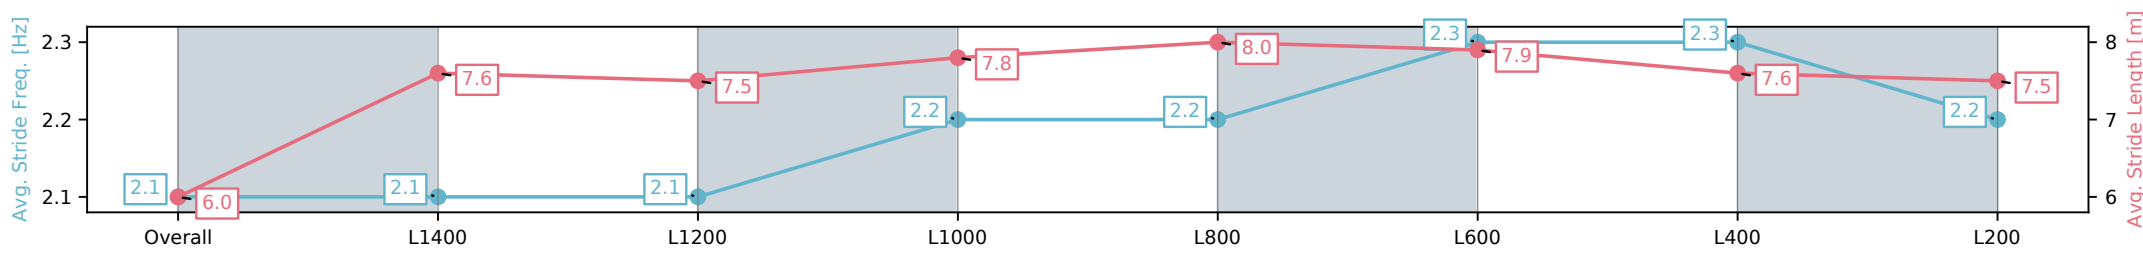

Horse/Jockey Name	PETA'S HEART/Jessica Eaton
Finish Rank	4
Fastest Section Time (Section)	0:11.32 (L800)
Top Speed [km/h] (Section)	65.7 (L800)
Race State	Finished

Morphettville SA - Professional
Race 3: Spring Racing Carnival at Morphettville - (Oct. 19th - Nov 9th) Handicap - 1600m

05 October 2024 - 1:49PM

Track Rating: Good 4, Weather: Overcast, Rail Position: True

Section	Overall	L1400	L1200	L1000	L800	L600	L400	L200
Section Times	1:38.14 [4] (0:15.13)	1:23.01 [7] (0:12.26)	1:10.75 [7] (0:12.61)	0:58.14 [7] (0:11.81)	0:46.33 [7] (0:11.32)	0:35.01 [6] (0:11.34)	0:23.67 [5] (0:11.57)	0:12.09 [6] (0:12.09)
Average Speed [km/h]	47.6	59.1	57.5	60.9	63.8	64.5	62.6	59.6
Top Speed [km/h]	58.5	59.7	58.8	62.9	65.3	65.7	63.8	62.4
Avg. Dist. to Rail [m]	6.2	2.0	1.3	1.2	1.1	3.1	4.8	4.8
Avg. Stride Freq. [Hz]	2.1	2.1	2.1	2.2	2.2	2.3	2.3	2.2
Avg. Stride Length [m]	6.0	7.6	7.5	7.8	8.0	7.9	7.6	7.5

[ ] Ranking at each section and finish
-:-:- No data available at this section
NA No data available