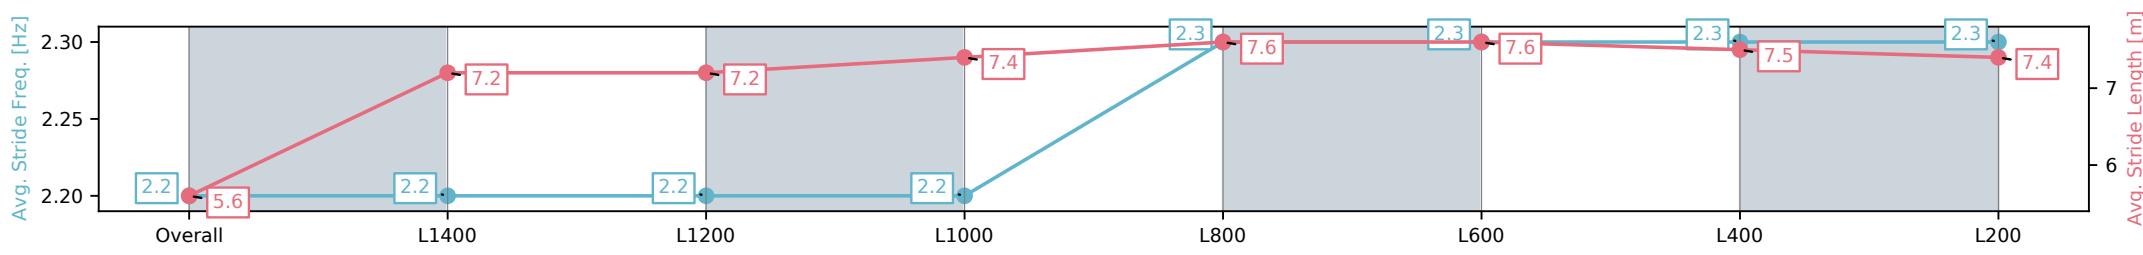

Horse/Jockey Name	RABTAT/Todd Pannell
Finish Rank	2
Fastest Section Time (Section)	0:11.16 (L600)
Top Speed [km/h] (Section)	65.9 (L800)
Race State	Finished

Morphettville SA - Professional
Race 3: Spring Racing Carnival at Morphettville - (Oct. 19th - Nov 9th) Handicap - 1600m

05 October 2024 - 1:49PM

Track Rating: Good 4, Weather: Overcast, Rail Position: True

Section	Overall	L1400	L1200	L1000	L800	L600	L400	L200
Section Times	1:37.91 [2] (0:15.42)	1:22.49 [9] (0:12.33)	1:10.16 [9] (0:12.59)	0:57.57 [9] (0:11.85)	0:45.72 [9] (0:11.34)	0:34.38 [9] (0:11.16)	0:23.22 [9] (0:11.36)	0:11.86 [5] (0:11.86)
Average Speed [km/h]	46.7	58.9	57.6	60.7	63.9	65.2	63.8	60.8
Top Speed [km/h]	58.3	59.7	58.8	63.6	65.8	65.9	64.5	63.0
Avg. Dist. to Rail [m]	5.6	2.1	1.6	1.5	1.4	2.3	5.7	6.1
Avg. Stride Freq. [Hz]	2.2	2.2	2.2	2.2	2.3	2.3	2.3	2.3
Avg. Stride Length [m]	5.6	7.2	7.2	7.4	7.6	7.6	7.5	7.4

[ ] Ranking at each section and finish
-:-:- No data available at this section
NA No data available