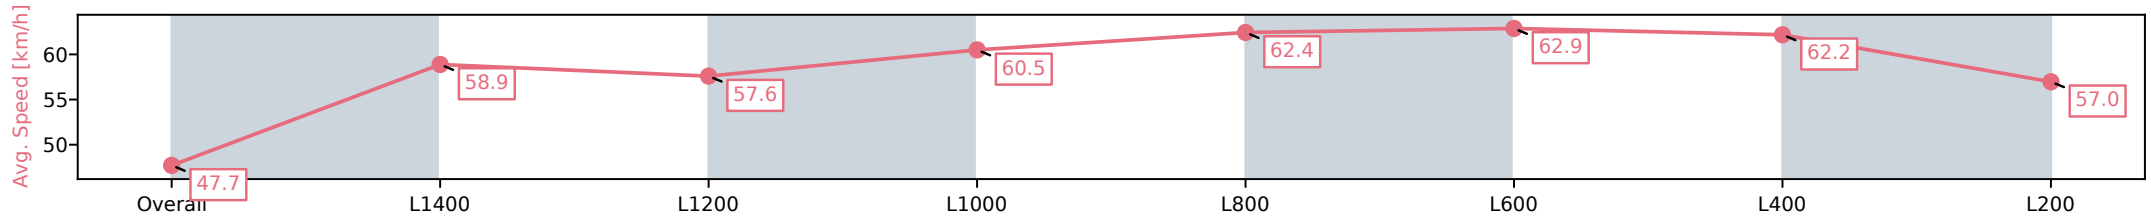

Horse/Jockey Name	COURS VITE/Ben Price
Finish Rank	8
Fastest Section Time (Section)	0:11.47 (L600)
Top Speed [km/h] (Section)	64.2 (L800)
Race State	Finished

Morphettville SA - Professional
Race 3: Spring Racing Carnival at Morphettville - (Oct. 19th - Nov 9th) Handicap - 1600m

05 October 2024 - 1:49PM

Track Rating: Good 4, Weather: Overcast, Rail Position: True

Section	Overall	L1400	L1200	L1000	L800	L600	L400	L200
Section Times	1:38.94 [8] (0:15.08)	1:23.86 [6] (0:12.19)	1:11.67 [6] (0:12.46)	0:59.21 [6] (0:11.91)	0:47.30 [6] (0:11.55)	0:35.75 [7] (0:11.47)	0:24.28 [8] (0:11.64)	0:12.64 [8] (0:12.64)
Average Speed [km/h]	47.7	58.9	57.6	60.5	62.4	62.9	62.2	57.0
Top Speed [km/h]	59.1	60.4	58.4	62.7	63.5	64.2	63.4	60.9
Avg. Dist. to Rail [m]	0.9	0.7	0.7	0.3	0.3	0.8	2.3	2.2
Avg. Stride Freq. [Hz]	2.1	2.2	2.2	2.2	2.2	2.3	2.3	2.2
Avg. Stride Length [m]	6.0	7.4	7.3	7.6	7.6	7.7	7.5	7.1

- [ ] Ranking at each section and finish
- -:-:- No data available at this section
- NA No data available