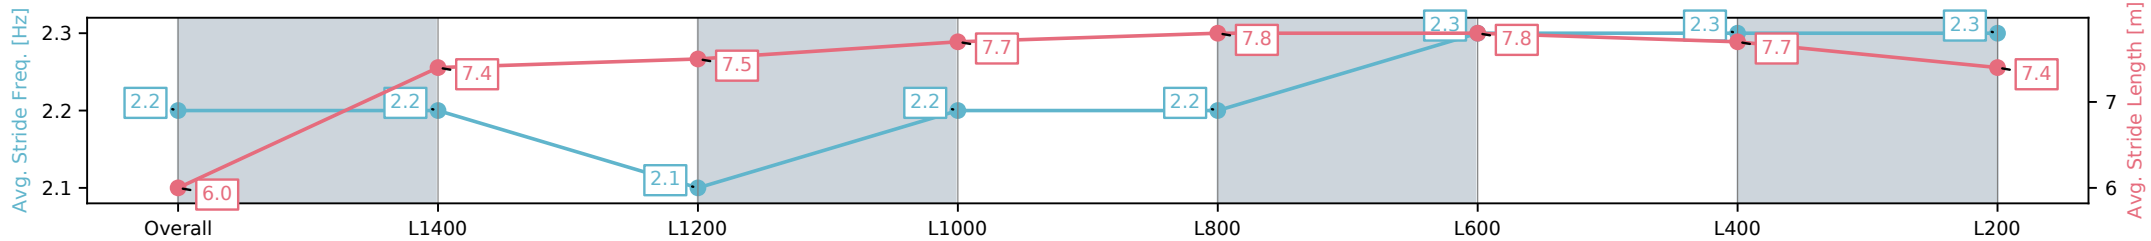

05 October 2024 - 1:49PM

Track Rating: Good 4, Weather: Overcast, Rail Position: True

Section	Overall	L1400	L1200	L1000	L800	L600	L400	L200
Section Times	1:37.58 [1] (0:14.92)	1:22.66 [5] (0:12.27)	1:10.39 [5] (0:12.48)	0:57.91 [5] (0:11.87)	0:46.04 [5] (0:11.48)	0:34.56 [5] (0:11.28)	0:23.27 [4] (0:11.31)	0:11.96 [1] (0:11.96)
Average Speed [km/h]	48.3	58.9	57.9	60.7	62.9	64.3	63.9	60.2
Top Speed [km/h]	59.2	59.5	58.7	61.9	64.4	64.9	64.6	63.1
Avg. Dist. to Rail [m]	3.0	0.9	0.8	1.5	1.4	1.4	2.8	1.9
Avg. Stride Freq. [Hz]	2.2	2.2	2.1	2.2	2.2	2.3	2.3	2.3
Avg. Stride Length [m]	6.0	7.4	7.5	7.7	7.8	7.8	7.7	7.4