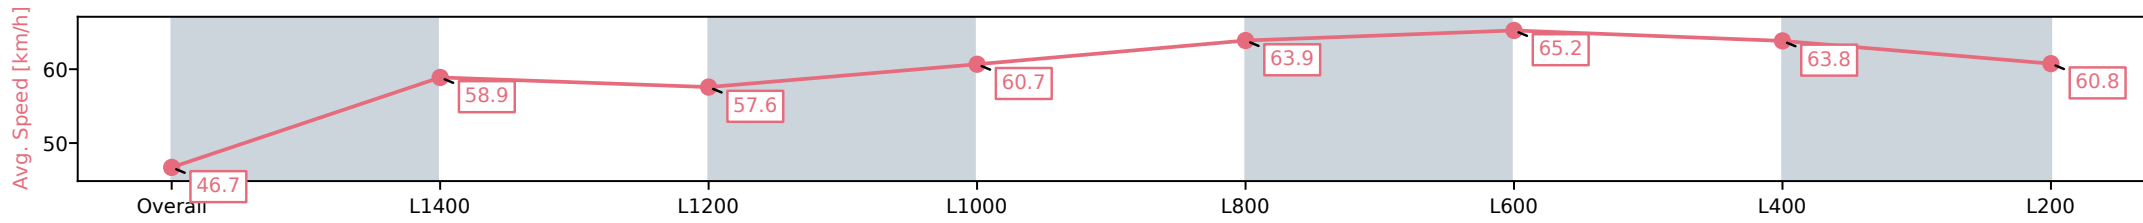

Horse/Jockey Name	RABTAT/Todd Pannell
Finish Rank	2
Fastest Section Time (Section)	0:11.16 (L600)
Top Speed [km/h] (Section)	65.9 (L800)
Race State	Finished

Morphettville SA - Professional
Race 3: Spring Racing Carnival at Morphettville - (Oct. 19th - Nov 9th) Handicap - 1600m

05 October 2024 - 1:49PM

Track Rating: Good 4, Weather: Overcast, Rail Position: True

Section	Overall	L1400	L1200	L1000	L800	L600	L400	L200
Section Times	1:37.91 [2] (0:15.42)	1:22.49 [9] (0:12.33)	1:10.16 [9] (0:12.59)	0:57.57 [9] (0:11.85)	0:45.72 [9] (0:11.34)	0:34.38 [9] (0:11.16)	0:23.22 [9] (0:11.36)	0:11.86 [5] (0:11.86)
Average Speed [km/h]	46.7	58.9	57.6	60.7	63.9	65.2	63.8	60.8
Top Speed [km/h]	58.3	59.7	58.8	63.6	65.8	65.9	64.5	63.0
Avg. Dist. to Rail [m]	5.6	2.1	1.6	1.5	1.4	2.3	5.7	6.1
Avg. Stride Freq. [Hz]	2.2	2.2	2.2	2.2	2.3	2.3	2.3	2.3
Avg. Stride Length [m]	5.6	7.2	7.2	7.4	7.6	7.6	7.5	7.4

[ ] Ranking at each section and finish
-:-:- No data available at this section
NA No data available