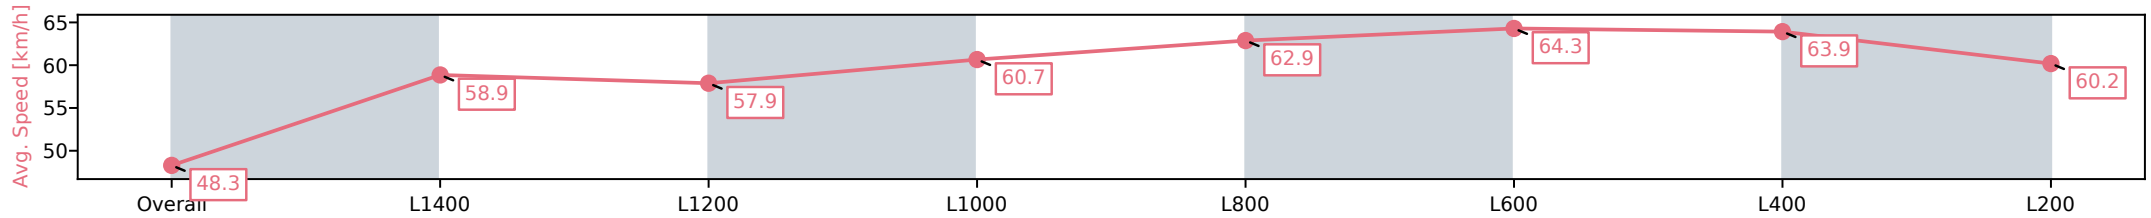

05 October 2024 - 1:49PM

Track Rating: Good 4, Weather: Overcast, Rail Position: True

Section	Overall	L1400	L1200	L1000	L800	L600	L400	L200
Section Times	1:37.58 [1] (0:14.92)	1:22.66 [5] (0:12.27)	1:10.39 [5] (0:12.48)	0:57.91 [5] (0:11.87)	0:46.04 [5] (0:11.48)	0:34.56 [5] (0:11.28)	0:23.27 [4] (0:11.31)	0:11.96 [1] (0:11.96)
Average Speed [km/h]	48.3	58.9	57.9	60.7	62.9	64.3	63.9	60.2
Top Speed [km/h]	59.2	59.5	58.7	61.9	64.4	64.9	64.6	63.1
Avg. Dist. to Rail [m]	3.0	0.9	0.8	1.5	1.4	1.4	2.8	1.9
Avg. Stride Freq. [Hz]	2.2	2.2	2.1	2.2	2.2	2.3	2.3	2.3
Avg. Stride Length [m]	6.0	7.4	7.5	7.7	7.8	7.8	7.7	7.4