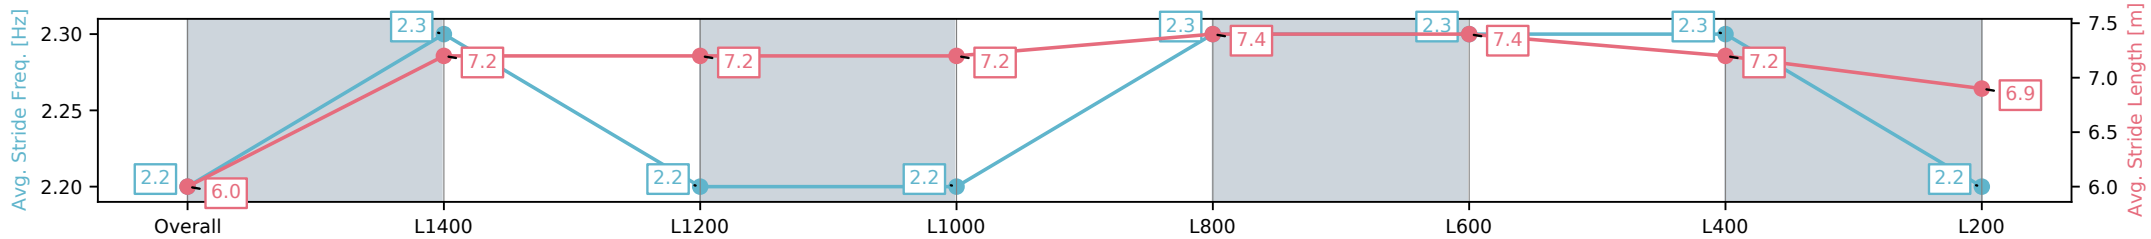

Horse/Jockey Name	TEMBU BOY/Justin Potter
Finish Rank	9
Fastest Section Time (Section)	0:11.56 (L600)
Top Speed [km/h] (Section)	63.1 (L800)
Race State	Finished

Morphettville SA - Professional
Race 3: Spring Racing Carnival at Morphettville - (Oct. 19th - Nov 9th) Handicap - 1600m

05 October 2024 - 1:49PM

Track Rating: Good 4, Weather: Overcast, Rail Position: True

Section	Overall	L1400	L1200	L1000	L800	L600	L400	L200
Section Times	1:39.33 [9] (0:14.69)	1:24.64 [3] (0:12.28)	1:12.35 [3] (0:12.50)	0:59.85 [4] (0:11.90)	0:47.95 [4] (0:11.63)	0:36.32 [4] (0:11.56)	0:24.76 [6] (0:11.76)	0:13.00 [9] (0:13.00)
Average Speed [km/h]	49.1	58.7	57.6	60.5	61.9	62.2	61.2	55.4
Top Speed [km/h]	59.7	59.7	58.5	62.3	62.6	63.1	63.0	59.2
Avg. Dist. to Rail [m]	3.9	0.7	0.6	0.6	0.3	0.2	0.5	0.4
Avg. Stride Freq. [Hz]	2.2	2.3	2.2	2.2	2.3	2.3	2.3	2.2
Avg. Stride Length [m]	6.0	7.2	7.2	7.2	7.4	7.4	7.2	6.9

- [ ] Ranking at each section and finish
- -:-:- No data available at this section
- NA No data available