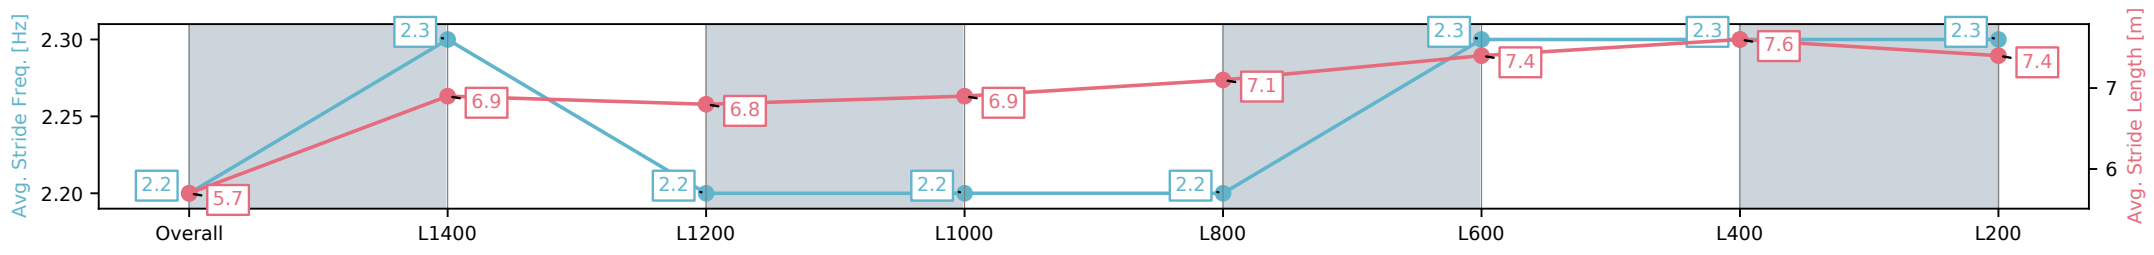

Morphettville SA - Professional

Race 2: Sportsbet Handicap - 1600m

05 October 2024 - 1:12PM

Track Rating: Good 4, Weather: Overcast, Rail Position: True

Section	Overall	L1400	L1200	L1000	L800	L600	L400	L200
Section Times	1:40.58 [4] (0:15.42)	1:25.16 [3] (0:12.44)	1:12.72 [4] (0:13.06)	0:59.66 [4] (0:12.76)	0:46.90 [4] (0:12.37)	0:34.53 [4] (0:11.67)	0:22.86 [3] (0:11.36)	0:11.50 [4] (0:11.50)
Average Speed [km/h]	46.7	58.5	55.5	56.4	58.6	62.4	63.6	62.6
Top Speed [km/h]	58.8	59.4	57.7	57.8	60.8	63.2	64.4	64.3
Avg. Dist. to Rail [m]	6.0	2.5	1.9	1.8	1.6	1.8	3.5	6.4
Avg. Stride Freq. [Hz]	2.2	2.3	2.2	2.2	2.2	2.3	2.3	2.3
Avg. Stride Length [m]	5.7	6.9	6.8	6.9	7.1	7.4	7.6	7.4

[ ] Ranking at each section and finish  
 -:-:- No data available at this section  
 NA No data available

Horse/Jockey Name	STAR CASINO/Ben Price
Finish Rank	5
Fastest Section Time (Section)	0:11.48 (L400)
Top Speed [km/h] (Section)	63.9 (L600)
Race State	Finished