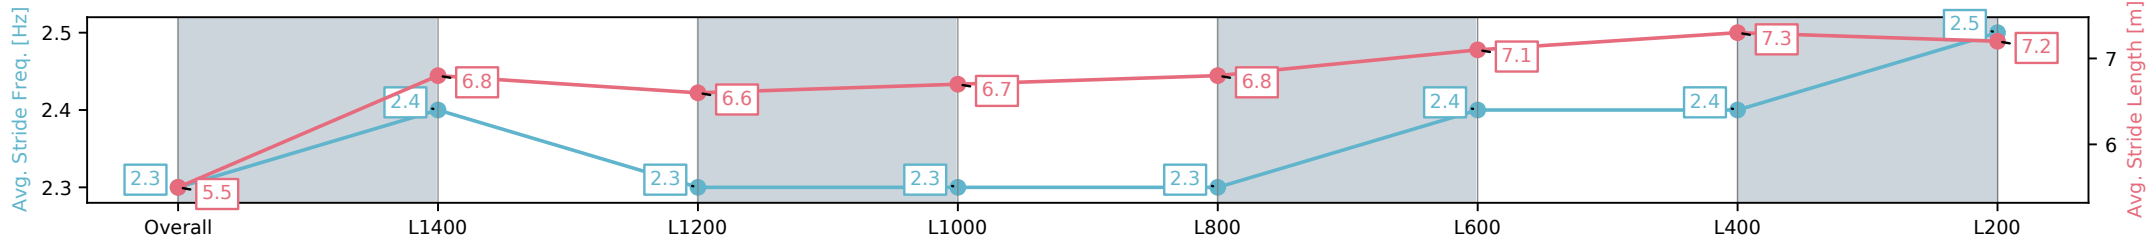

Morphettville SA - Professional

Race 2: Sportsbet Handicap - 1600m

05 October 2024 - 1:12PM

Track Rating: Good 4, Weather: Overcast, Rail Position: True

Section	Overall	L1400	L1200	L1000	L800	L600	L400	L200
Section Times	1:40.22 [3] (0:15.42)	1:24.80 [4] (0:12.37)	1:12.43 [3] (0:13.08)	0:59.35 [3] (0:12.75)	0:46.60 [3] (0:12.37)	0:34.23 [3] (0:11.75)	0:22.48 [4] (0:11.23)	0:11.25 [3] (0:11.25)
Average Speed [km/h]	46.7	58.4	55.2	56.5	58.2	61.5	64.1	64.1
Top Speed [km/h]	58.4	58.9	57.5	57.2	60.9	62.2	65.0	65.7
Avg. Dist. to Rail [m]	3.1	1.2	0.6	0.9	0.5	0.4	0.4	1.2
Avg. Stride Freq. [Hz]	2.3	2.4	2.3	2.3	2.3	2.4	2.4	2.5
Avg. Stride Length [m]	5.5	6.8	6.6	6.7	6.8	7.1	7.3	7.2

- [ ] Ranking at each section and finish
- :-:- No data available at this section
- NA No data available

Horse/Jockey Name	DARKNCONFIDENTIAL/Todd Pannell
Finish Rank	4
Fastest Section Time (Section)	0:11.36 (L400)
Top Speed [km/h] (Section)	64.4 (L600)
Race State	Finished