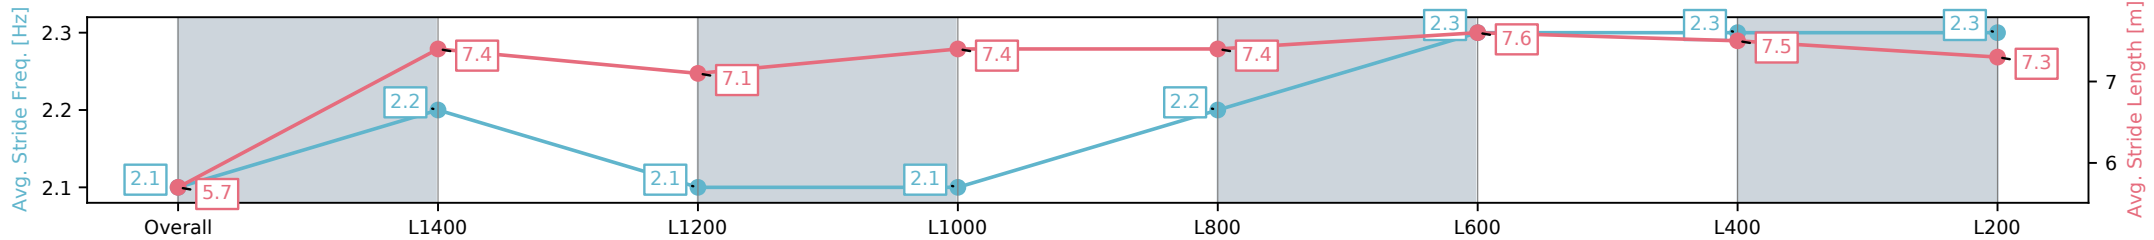

[ ] Ranking at each section and finish  
 -:-:- No data available at this section  
 NA No data available

Horse/Jockey Name	STAR CASINO/Ben Price
Finish Rank	5
Fastest Section Time (Section)	0:11.48 (L400)
Top Speed [km/h] (Section)	63.9 (L600)
Race State	Finished

Morphettville SA - Professional

Race 2: Sportsbet Handicap - 1600m

05 October 2024 - 1:12PM

Track Rating: Good 4, Weather: Overcast, Rail Position: True

Section	Overall	L1400	L1200	L1000	L800	L600	L400	L200
Section Times	1:41.15 [5] (0:15.83)	1:25.32 [5] (0:12.36)	1:12.96 [5] (0:12.96)	1:00.00 [5] (0:12.71)	0:47.29 [5] (0:12.35)	0:34.94 [5] (0:11.62)	0:23.32 [5] (0:11.48)	0:11.84 [5] (0:11.84)
Average Speed [km/h]	45.5	58.2	55.3	56.6	58.1	61.9	62.8	60.9
Top Speed [km/h]	58.3	59.0	57.0	57.9	60.2	63.1	63.9	63.0
Avg. Dist. to Rail [m]	3.7	0.7	1.3	0.9	0.9	0.3	0.6	0.3
Avg. Stride Freq. [Hz]	2.1	2.2	2.1	2.1	2.2	2.3	2.3	2.3
Avg. Stride Length [m]	5.7	7.4	7.1	7.4	7.4	7.6	7.5	7.3

- [ ] Ranking at each section and finish
- :-:- No data available at this section
- NA No data available