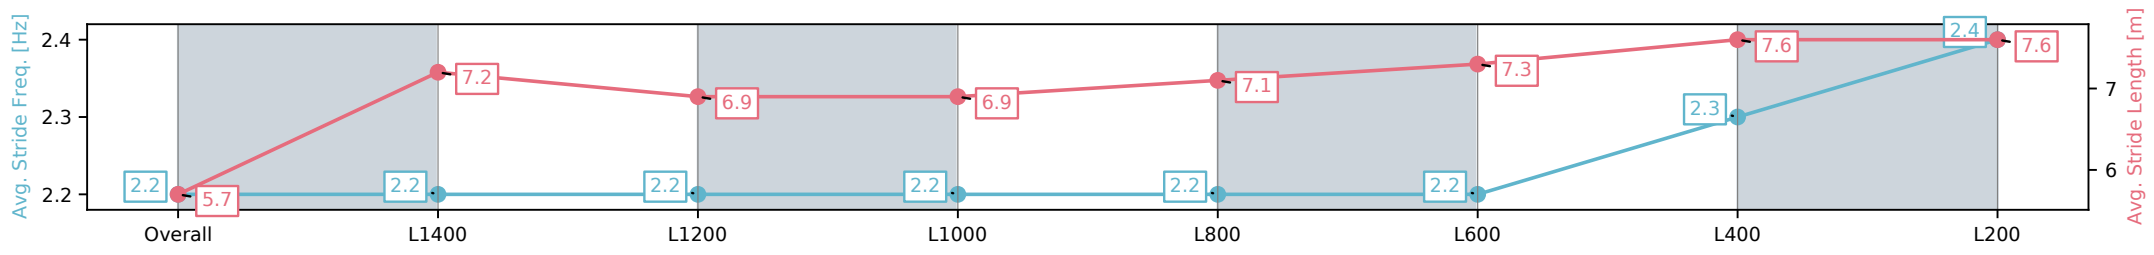

Morphettville SA - Professional

Race 2: Sportsbet Handicap - 1600m

05 October 2024 - 1:12PM

Track Rating: Good 4, Weather: Overcast, Rail Position: True

Section	Overall	L1400	L1200	L1000	L800	L600	L400	L200
Section Times	1:39.85 [2] (0:15.13)	1:24.72 [2] (0:12.45)	1:12.27 [2] (0:13.08)	0:59.19 [2] (0:12.72)	0:46.47 [2] (0:12.44)	0:34.03 [2] (0:11.70)	0:22.33 [2] (0:11.18)	0:11.15 [2] (0:11.15)
Average Speed [km/h]	47.6	58.2	55.4	56.6	58.3	61.8	64.6	64.7
Top Speed [km/h]	59.5	59.5	56.2	57.6	60.7	62.4	66.2	65.9
Avg. Dist. to Rail [m]	5.0	1.9	1.4	1.8	1.5	1.2	1.9	3.4
Avg. Stride Freq. [Hz]	2.2	2.2	2.2	2.2	2.2	2.2	2.3	2.4
Avg. Stride Length [m]	5.7	7.2	6.9	6.9	6.9	7.1	7.3	7.6