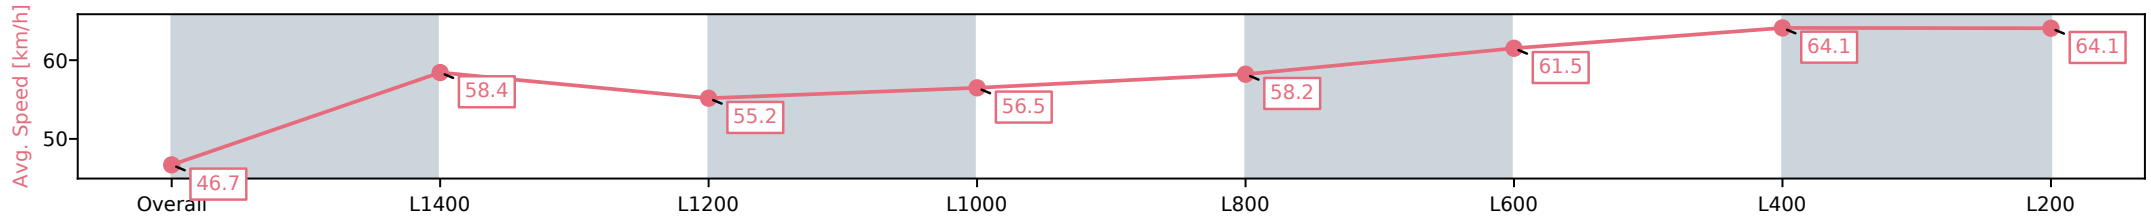

Morphettville SA - Professional

Race 2: Sportsbet Handicap - 1600m

05 October 2024 - 1:12PM

Track Rating: Good 4, Weather: Overcast, Rail Position: True

Section	Overall	L1400	L1200	L1000	L800	L600	L400	L200
Section Times	1:40.22 [3] (0:15.42)	1:24.80 [4] (0:12.37)	1:12.43 [3] (0:13.08)	0:59.35 [3] (0:12.75)	0:46.60 [3] (0:12.37)	0:34.23 [3] (0:11.75)	0:22.48 [4] (0:11.23)	0:11.25 [3] (0:11.25)
Average Speed [km/h]	46.7	58.4	55.2	56.5	58.2	61.5	64.1	64.1
Top Speed [km/h]	58.4	58.9	57.5	57.2	60.9	62.2	65.0	65.7
Avg. Dist. to Rail [m]	3.1	1.2	0.6	0.9	0.5	0.4	0.4	1.2
Avg. Stride Freq. [Hz]	2.3	2.4	2.3	2.3	2.3	2.4	2.4	2.5
Avg. Stride Length [m]	5.5	6.8	6.6	6.7	6.8	7.1	7.3	7.2