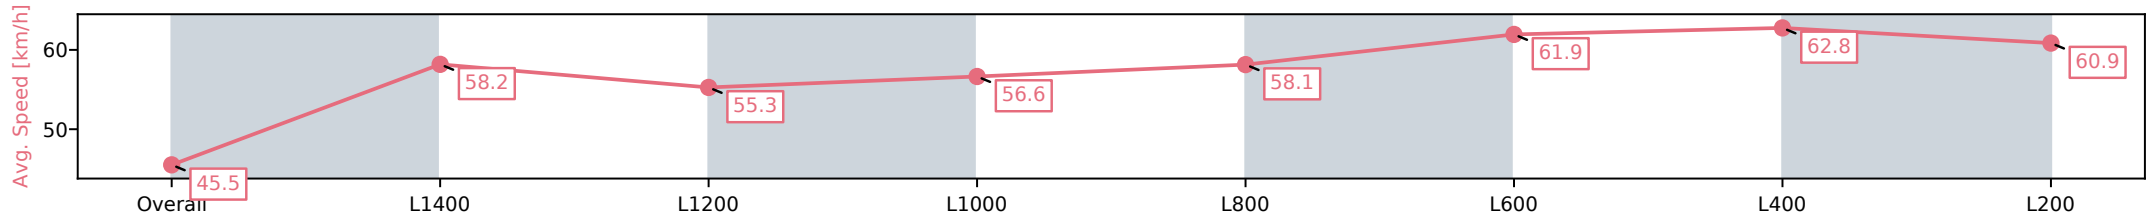

Morphettville SA - Professional

Race 2: Sportsbet Handicap - 1600m

05 October 2024 - 1:12PM

Track Rating: Good 4, Weather: Overcast, Rail Position: True

Section	Overall	L1400	L1200	L1000	L800	L600	L400	L200
Section Times	1:41.15 [5] (0:15.83)	1:25.32 [5] (0:12.36)	1:12.96 [5] (0:12.96)	1:00.00 [5] (0:12.71)	0:47.29 [5] (0:12.35)	0:34.94 [5] (0:11.62)	0:23.32 [5] (0:11.48)	0:11.84 [5] (0:11.84)
Average Speed [km/h]	45.5	58.2	55.3	56.6	58.1	61.9	62.8	60.9
Top Speed [km/h]	58.3	59.0	57.0	57.9	60.2	63.1	63.9	63.0
Avg. Dist. to Rail [m]	3.7	0.7	1.3	0.9	0.9	0.3	0.6	0.3
Avg. Stride Freq. [Hz]	2.1	2.2	2.1	2.1	2.2	2.3	2.3	2.3
Avg. Stride Length [m]	5.7	7.4	7.1	7.4	7.4	7.6	7.5	7.3