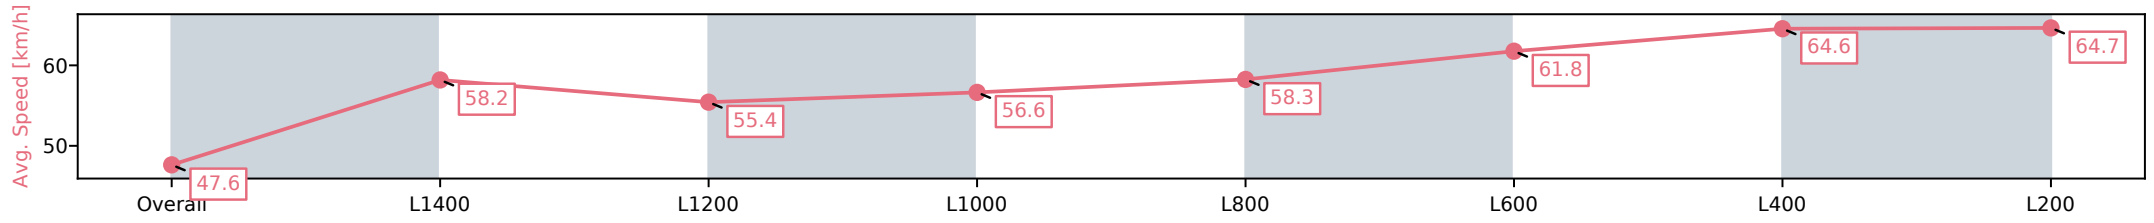

Morphettville SA - Professional

Race 2: Sportsbet Handicap - 1600m

05 October 2024 - 1:12PM

Track Rating: Good 4, Weather: Overcast, Rail Position: True

Section	Overall	L1400	L1200	L1000	L800	L600	L400	L200
Section Times	1:39.85 [2] (0:15.13)	1:24.72 [2] (0:12.45)	1:12.27 [2] (0:13.08)	0:59.19 [2] (0:12.72)	0:46.47 [2] (0:12.44)	0:34.03 [2] (0:11.70)	0:22.33 [2] (0:11.18)	0:11.15 [2] (0:11.15)
Average Speed [km/h]	47.6	58.2	55.4	56.6	58.3	61.8	64.6	64.7
Top Speed [km/h]	59.5	59.5	56.2	57.6	60.7	62.4	66.2	65.9
Avg. Dist. to Rail [m]	5.0	1.9	1.4	1.8	1.5	1.2	1.9	3.4
Avg. Stride Freq. [Hz]	2.2	2.2	2.2	2.2	2.2	2.2	2.3	2.4
Avg. Stride Length [m]	5.7	7.2	6.9	6.9	6.9	7.1	7.3	7.6