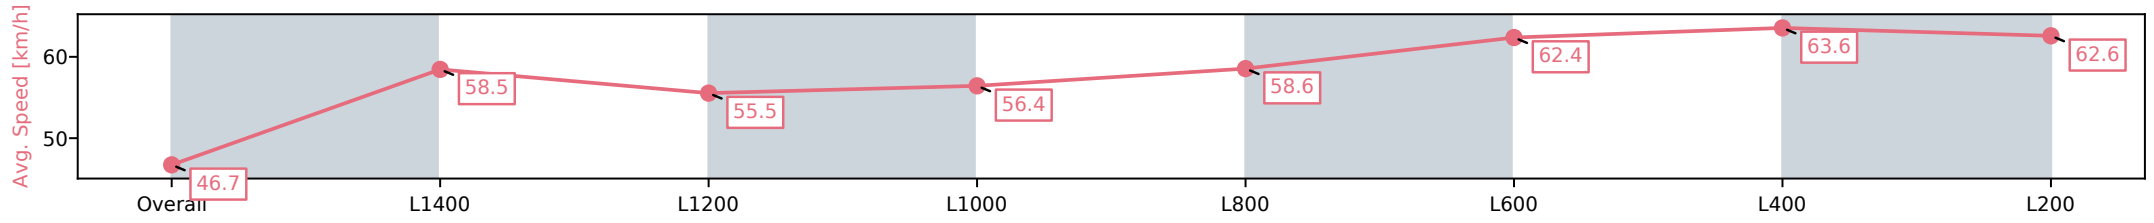

Morphettville SA - Professional

Race 2: Sportsbet Handicap - 1600m

05 October 2024 - 1:12PM

Track Rating: Good 4, Weather: Overcast, Rail Position: True

Section	Overall	L1400	L1200	L1000	L800	L600	L400	L200
Section Times	1:40.58 [4] (0:15.42)	1:25.16 [3] (0:12.44)	1:12.72 [4] (0:13.06)	0:59.66 [4] (0:12.76)	0:46.90 [4] (0:12.37)	0:34.53 [4] (0:11.67)	0:22.86 [3] (0:11.36)	0:11.50 [4] (0:11.50)
Average Speed [km/h]	46.7	58.5	55.5	56.4	58.6	62.4	63.6	62.6
Top Speed [km/h]	58.8	59.4	57.7	57.8	60.8	63.2	64.4	64.3
Avg. Dist. to Rail [m]	6.0	2.5	1.9	1.8	1.6	1.8	3.5	6.4
Avg. Stride Freq. [Hz]	2.2	2.3	2.2	2.2	2.2	2.3	2.3	2.3
Avg. Stride Length [m]	5.7	6.9	6.8	6.9	7.1	7.4	7.6	7.4

[ ] Ranking at each section and finish  
 -:-:- No data available at this section  
 NA No data available

Horse/Jockey Name	STAR CASINO/Ben Price
Finish Rank	5
Fastest Section Time (Section)	0:11.48 (L400)
Top Speed [km/h] (Section)	63.9 (L600)
Race State	Finished