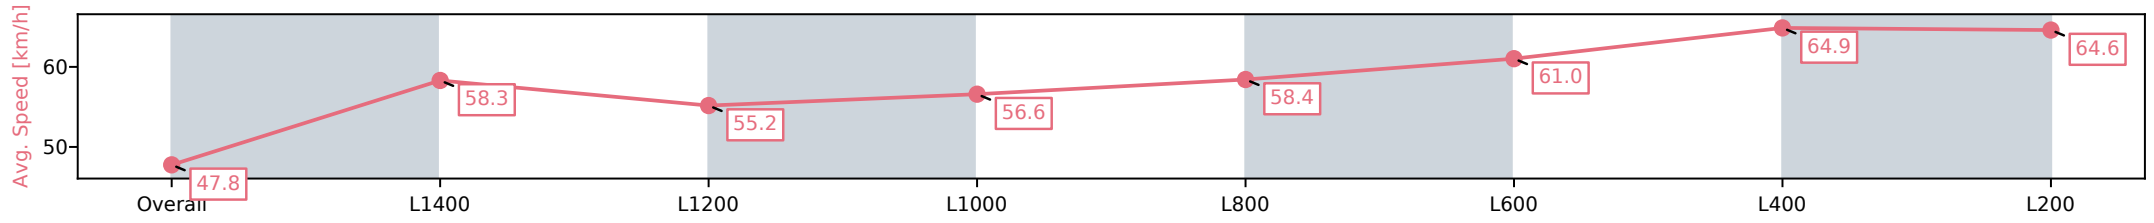

05 October 2024 - 1:12PM

Track Rating: Good 4, Weather: Overcast, Rail Position: True

Section	Overall	L1400	L1200	L1000	L800	L600	L400	L200
Section Times	1:39.76 [1] (0:15.08)	1:24.68 [1] (0:12.45)	1:12.23 [1] (0:13.11)	0:59.12 [1] (0:12.72)	0:46.40 [1] (0:12.33)	0:34.07 [1] (0:11.79)	0:22.28 [1] (0:11.15)	0:11.13 [1] (0:11.13)
Average Speed [km/h]	47.8	58.3	55.2	56.6	58.4	61.0	64.9	64.6
Top Speed [km/h]	59.8	59.8	56.0	57.5	61.3	61.7	67.8	67.8
Avg. Dist. to Rail [m]	4.2	2.0	1.0	0.6	0.3	0.4	2.1	2.8
Avg. Stride Freq. [Hz]	2.1	2.2	2.1	2.1	2.1	2.2	2.3	2.3
Avg. Stride Length [m]	6.1	7.4	7.3	7.5	7.7	7.8	7.8	7.7