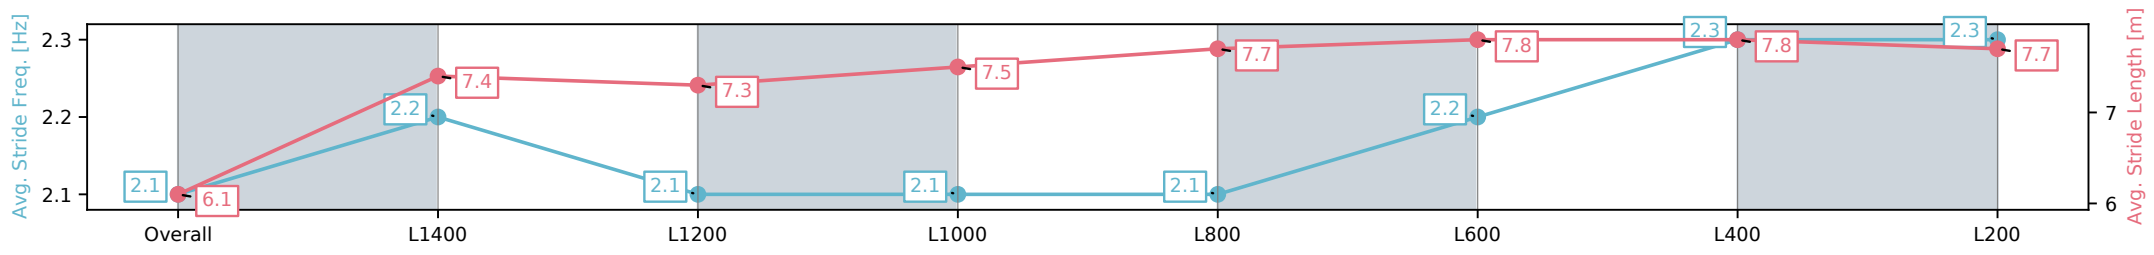

05 October 2024 - 1:12PM

Track Rating: Good 4, Weather: Overcast, Rail Position: True

Section	Overall	L1400	L1200	L1000	L800	L600	L400	L200
Section Times	1:39.76 [1] (0:15.08)	1:24.68 [1] (0:12.45)	1:12.23 [1] (0:13.11)	0:59.12 [1] (0:12.72)	0:46.40 [1] (0:12.33)	0:34.07 [1] (0:11.79)	0:22.28 [1] (0:11.15)	0:11.13 [1] (0:11.13)
Average Speed [km/h]	47.8	58.3	55.2	56.6	58.4	61.0	64.9	64.6
Top Speed [km/h]	59.8	59.8	56.0	57.5	61.3	61.7	67.8	67.8
Avg. Dist. to Rail [m]	4.2	2.0	1.0	0.6	0.3	0.4	2.1	2.8
Avg. Stride Freq. [Hz]	2.1	2.2	2.1	2.1	2.1	2.2	2.3	2.3
Avg. Stride Length [m]	6.1	7.4	7.3	7.5	7.7	7.8	7.8	7.7