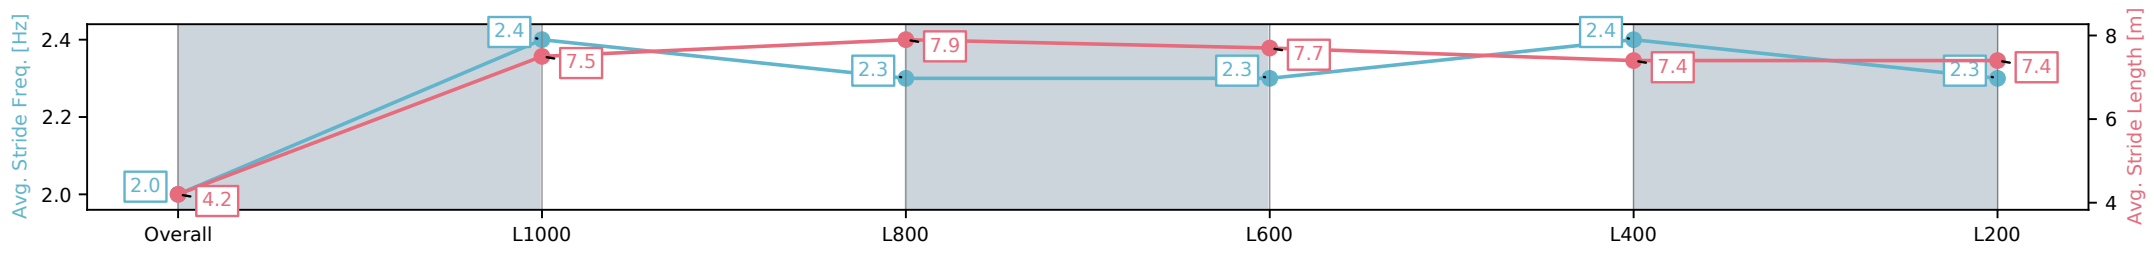

Morphettville SA - Professional

Race 1: Triple M Maiden Plate - 1050m

05 October 2024 - 12:39PM

Track Rating: Good 4, Weather: Overcast, Rail Position: True

Section	Overall	L1000	L800	L600	L400	L200
Section Times	1:01.96 [5] (0:05.41)	0:56.55 [2] (0:11.13)	0:45.42 [3] (0:10.97)	0:34.45 [5] (0:11.15)	0:23.30 [4] (0:11.37)	0:11.93 [5] (0:11.93)
Average Speed [km/h]	33.5	64.7	65.9	65.0	63.4	60.4
Top Speed [km/h]	57.5	67.0	66.6	66.2	64.7	62.1
Avg. Dist. to Rail [m]	6.0	3.4	1.4	1.2	3.0	6.0
Avg. Stride Freq. [Hz]	2.0	2.4	2.3	2.3	2.4	2.3
Avg. Stride Length [m]	4.2	7.5	7.9	7.7	7.4	7.4