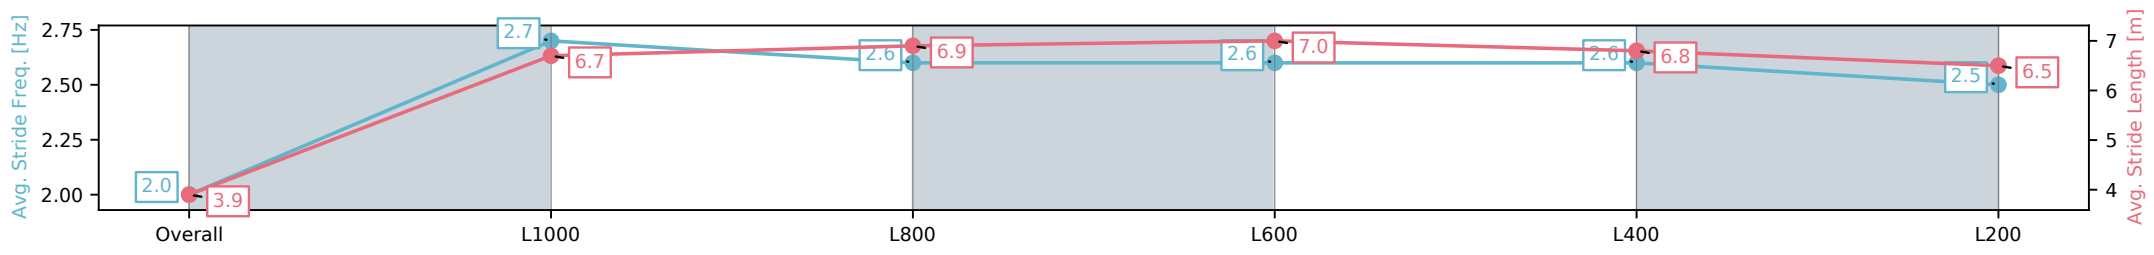

Morphettville SA - Professional

Race 1: Triple M Maiden Plate - 1050m

05 October 2024 - 12:39PM

Track Rating: Good 4, Weather: Overcast, Rail Position: True

Section	Overall	L1000	L800	L600	L400	L200
Section Times	1:02.35 [9] (0:05.95)	0:56.40 [12] (0:11.11)	0:45.29 [13] (0:11.00)	0:34.29 [13] (0:11.09)	0:23.20 [11] (0:11.19)	0:12.01 [8] (0:12.01)
Average Speed [km/h]	30.6	64.8	65.8	65.3	64.5	59.9
Top Speed [km/h]	53.5	68.5	67.1	66.0	66.0	62.5
Avg. Dist. to Rail [m]	2.6	2.4	1.4	1.2	2.1	2.4
Avg. Stride Freq. [Hz]	2.0	2.7	2.6	2.6	2.6	2.5
Avg. Stride Length [m]	3.9	6.7	6.9	7.0	6.8	6.5

[] Ranking at each section and finish
 -:-:- No data available at this section
 NA No data available

Horse/Jockey Name	THE CREED/Caitlin Jones
Finish Rank	10
Fastest Section Time (Section)	0:10.90 (L800)
Top Speed [km/h] (Section)	68.0 (L1000)
Race State	Finished