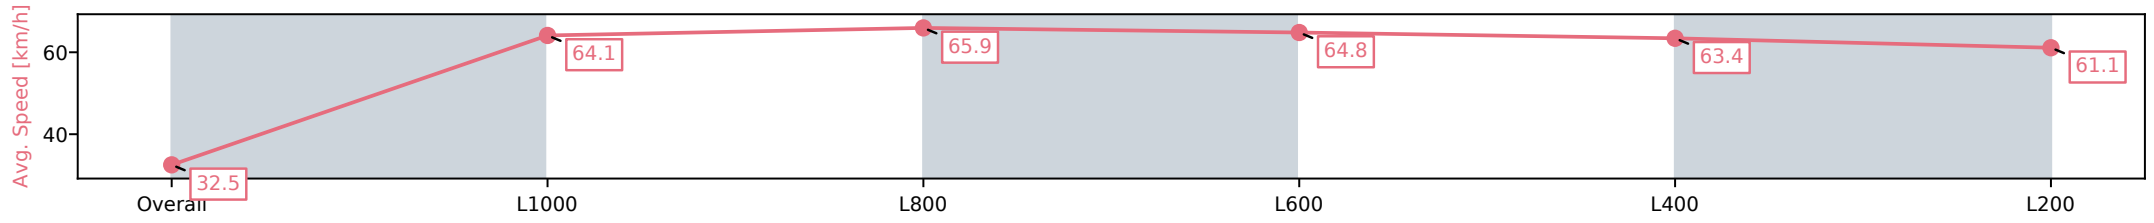

Morphettville SA - Professional

Race 1: Triple M Maiden Plate - 1050m

05 October 2024 - 12:39PM

Track Rating: Good 4, Weather: Overcast, Rail Position: True

Section	Overall	L1000	L800	L600	L400	L200
Section Times	1:02.21 [7] (0:05.56)	0:56.64 [6] (0:11.24)	0:45.40 [10] (0:10.93)	0:34.47 [8] (0:11.26)	0:23.21 [8] (0:11.41)	0:11.80 [10] (0:11.80)
Average Speed [km/h]	32.5	64.1	65.9	64.8	63.4	61.1
Top Speed [km/h]	54.7	66.9	67.0	65.9	65.9	63.0
Avg. Dist. to Rail [m]	4.1	2.3	0.6	2.7	4.8	6.9
Avg. Stride Freq. [Hz]	2.0	2.5	2.4	2.4	2.4	2.3
Avg. Stride Length [m]	4.1	7.3	7.7	7.6	7.4	7.4