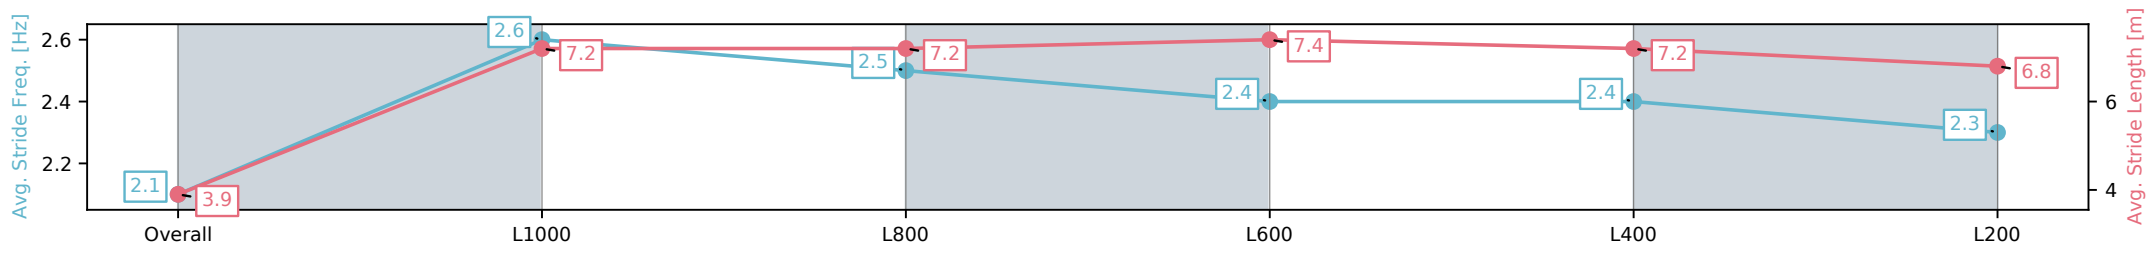

Morphettville SA - Professional

Race 1: Triple M Maiden Plate - 1050m

05 October 2024 - 12:39PM

Track Rating: Good 4, Weather: Overcast, Rail Position: True

Section	Overall	L1000	L800	L600	L400	L200
Section Times	1:02.98 [12] (0:05.37)	0:57.61 [1] (0:10.87)	0:46.74 [2] (0:10.80)	0:35.94 [2] (0:11.02)	0:24.92 [2] (0:11.76)	0:13.16 [3] (0:13.16)
Average Speed [km/h]	33.8	66.4	66.7	65.1	61.0	54.6
Top Speed [km/h]	58.0	69.0	67.8	67.1	63.4	59.4
Avg. Dist. to Rail [m]	6.7	3.2	0.4	0.7	1.6	0.3
Avg. Stride Freq. [Hz]	2.1	2.6	2.5	2.4	2.4	2.3
Avg. Stride Length [m]	3.9	7.2	7.2	7.4	7.2	6.8

[] Ranking at each section and finish
 -:-:- No data available at this section
 NA No data available

Horse/Jockey Name	PRESTO DENARO/Sairyn Fawke
Finish Rank	13
Fastest Section Time (Section)	0:10.79 (L800)
Top Speed [km/h] (Section)	68.9 (Overall)
Race State	Finished

Morphettville SA - Professional

Race 1: Triple M Maiden Plate - 1050m

05 October 2024 - 12:39PM

Track Rating: Good 4, Weather: Overcast, Rail Position: True

Section	Overall	L1000	L800	L600	L400	L200
Section Times	1:03.79 [13] (0:05.65)	0:58.14 [8] (0:11.02)	0:47.12 [6] (0:10.79)	0:36.33 [4] (0:11.24)	0:25.09 [5] (0:11.76)	0:13.33 [12] (0:13.33)
Average Speed [km/h]	32.1	65.4	67.3	64.3	61.5	54.1
Top Speed [km/h]	56.0	68.9	68.0	66.4	63.9	58.2
Avg. Dist. to Rail [m]	8.8	4.0	2.4	0.9	3.8	6.3
Avg. Stride Freq. [Hz]	2.1	2.6	2.5	2.5	2.5	2.3
Avg. Stride Length [m]	3.9	7.0	7.3	7.1	6.9	6.6