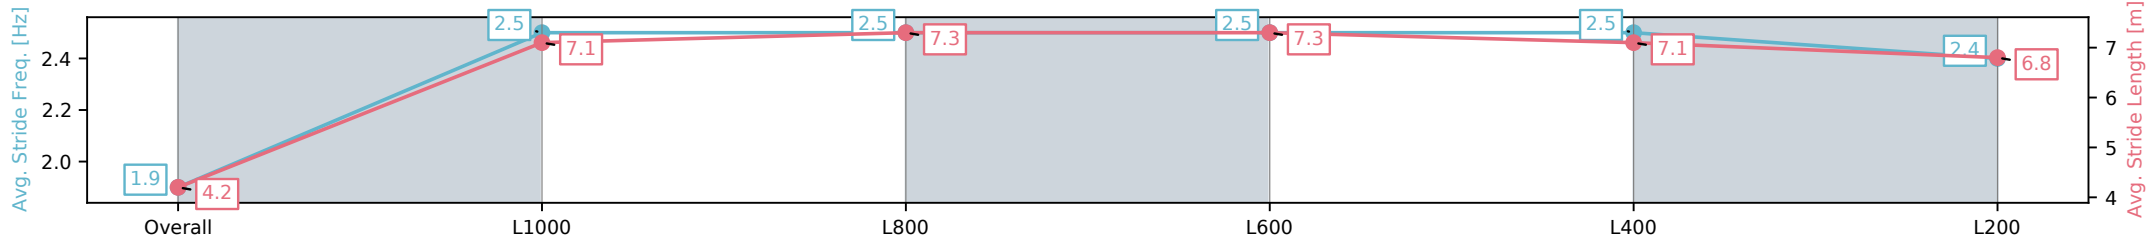

Morphettville SA - Professional

Race 1: Triple M Maiden Plate - 1050m

05 October 2024 - 12:39PM

Track Rating: Good 4, Weather: Overcast, Rail Position: True

Section	Overall	L1000	L800	L600	L400	L200
Section Times	1:02.78 [11] (0:05.66)	0:57.12 [9] (0:11.14)	0:45.98 [9] (0:11.21)	0:34.77 [11] (0:11.27)	0:23.50 [12] (0:11.25)	0:12.25 [13] (0:12.25)
Average Speed [km/h]	32.0	64.7	65.2	65.6	64.8	58.8
Top Speed [km/h]	56.7	67.2	66.6	66.8	66.0	63.6
Avg. Dist. to Rail [m]	12.2	6.8	3.7	5.6	8.0	11.5
Avg. Stride Freq. [Hz]	1.9	2.5	2.5	2.5	2.5	2.4
Avg. Stride Length [m]	4.2	7.1	7.3	7.3	7.1	6.8

- [] Ranking at each section and finish
- :-:- No data available at this section
- NA No data available

Horse/Jockey Name	BRIGHT SHOW/Matthew Chadwick
Finish Rank	12
Fastest Section Time (Section)	0:10.80 (L800)
Top Speed [km/h] (Section)	69.0 (Overall)
Race State	Finished