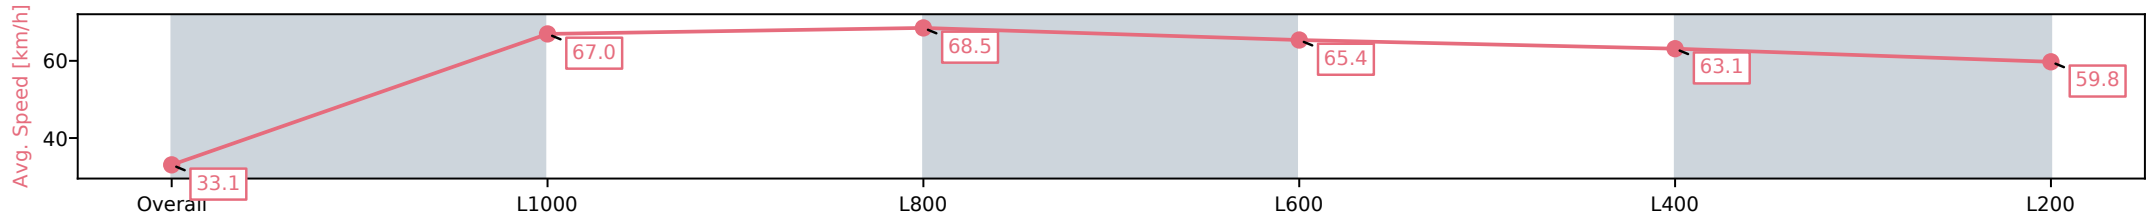

05 October 2024 - 12:39PM

Track Rating: Good 4, Weather: Overcast, Rail Position: True

Section	Overall	L1000	L800	L600	L400	L200
Section Times	1:01.36 [1] (0:05.47)	0:55.89 [4] (0:10.77)	0:45.12 [1] (0:10.55)	0:34.57 [1] (0:11.10)	0:23.47 [1] (0:11.44)	0:12.03 [1] (0:12.03)
Average Speed [km/h]	33.1	67.0	68.5	65.4	63.1	59.8
Top Speed [km/h]	57.0	70.6	70.4	66.7	64.4	62.2
Avg. Dist. to Rail [m]	11.2	7.6	1.5	1.7	1.8	3.5
Avg. Stride Freq. [Hz]	2.0	2.5	2.5	2.4	2.4	2.4
Avg. Stride Length [m]	4.2	7.5	7.6	7.4	7.2	7.0