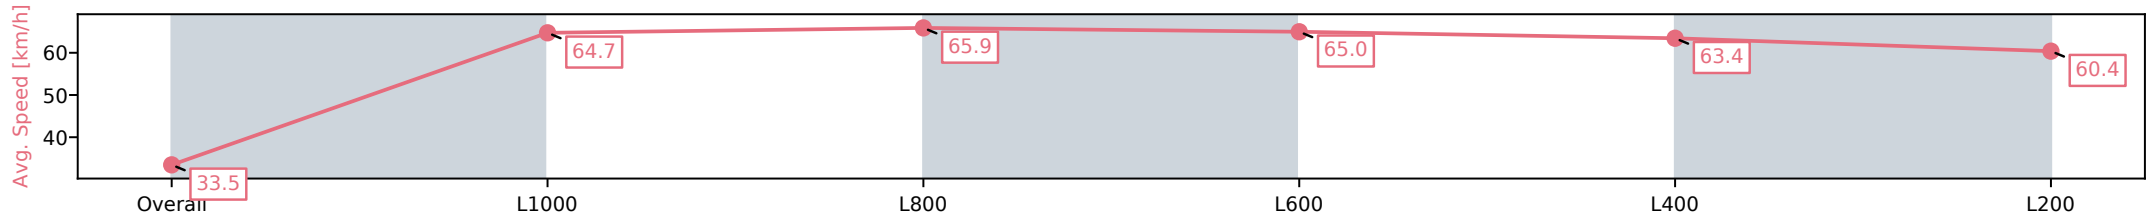

Morphettville SA - Professional

Race 1: Triple M Maiden Plate - 1050m

05 October 2024 - 12:39PM

Track Rating: Good 4, Weather: Overcast, Rail Position: True

Section	Overall	L1000	L800	L600	L400	L200
Section Times	1:01.96 [5] (0:05.41)	0:56.55 [2] (0:11.13)	0:45.42 [3] (0:10.97)	0:34.45 [5] (0:11.15)	0:23.30 [4] (0:11.37)	0:11.93 [5] (0:11.93)
Average Speed [km/h]	33.5	64.7	65.9	65.0	63.4	60.4
Top Speed [km/h]	57.5	67.0	66.6	66.2	64.7	62.1
Avg. Dist. to Rail [m]	6.0	3.4	1.4	1.2	3.0	6.0
Avg. Stride Freq. [Hz]	2.0	2.4	2.3	2.3	2.4	2.3
Avg. Stride Length [m]	4.2	7.5	7.9	7.7	7.4	7.4