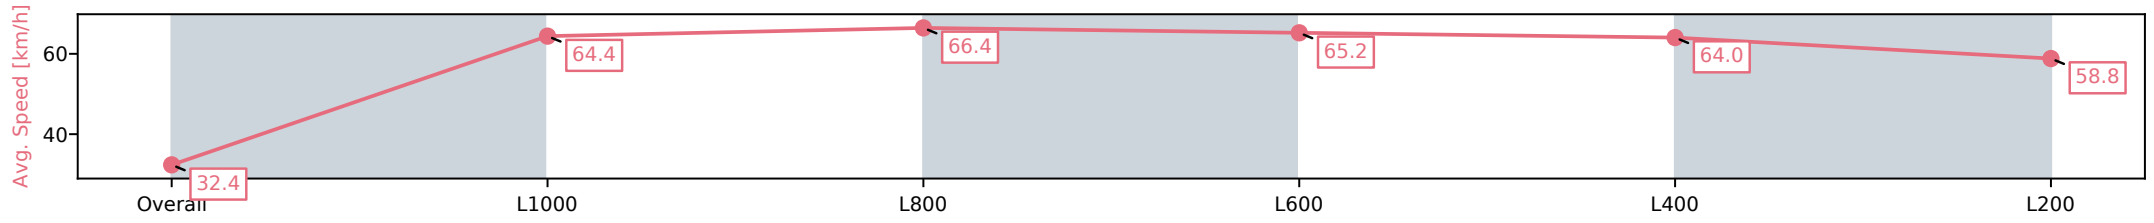

Morphettville SA - Professional

Race 1: Triple M Maiden Plate - 1050m

05 October 2024 - 12:39PM

Track Rating: Good 4, Weather: Overcast, Rail Position: True

Section	Overall	L1000	L800	L600	L400	L200
Section Times	1:02.38 [10] (0:05.59)	0:56.79 [7] (0:11.17)	0:45.62 [8] (0:10.90)	0:34.72 [6] (0:11.27)	0:23.45 [7] (0:11.21)	0:12.24 [6] (0:12.24)
Average Speed [km/h]	32.4	64.4	66.4	65.2	64.0	58.8
Top Speed [km/h]	55.5	66.9	68.0	66.4	67.5	61.9
Avg. Dist. to Rail [m]	3.0	0.9	1.2	2.8	1.5	1.1
Avg. Stride Freq. [Hz]	1.9	2.5	2.5	2.5	2.5	2.4
Avg. Stride Length [m]	4.2	7.1	7.3	7.3	7.1	6.9