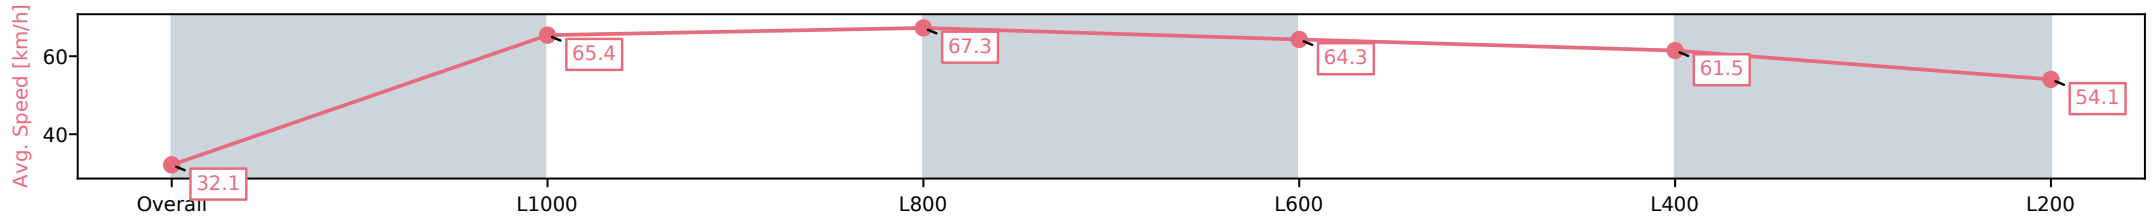

Morphettville SA - Professional

Race 1: Triple M Maiden Plate - 1050m

05 October 2024 - 12:39PM

Track Rating: Good 4, Weather: Overcast, Rail Position: True

Section	Overall	L1000	L800	L600	L400	L200
Section Times	1:03.79 [13] (0:05.65)	0:58.14 [8] (0:11.02)	0:47.12 [6] (0:10.79)	0:36.33 [4] (0:11.24)	0:25.09 [5] (0:11.76)	0:13.33 [12] (0:13.33)
Average Speed [km/h]	32.1	65.4	67.3	64.3	61.5	54.1
Top Speed [km/h]	56.0	68.9	68.0	66.4	63.9	58.2
Avg. Dist. to Rail [m]	8.8	4.0	2.4	0.9	3.8	6.3
Avg. Stride Freq. [Hz]	2.1	2.6	2.5	2.5	2.5	2.3
Avg. Stride Length [m]	3.9	7.0	7.3	7.1	6.9	6.6