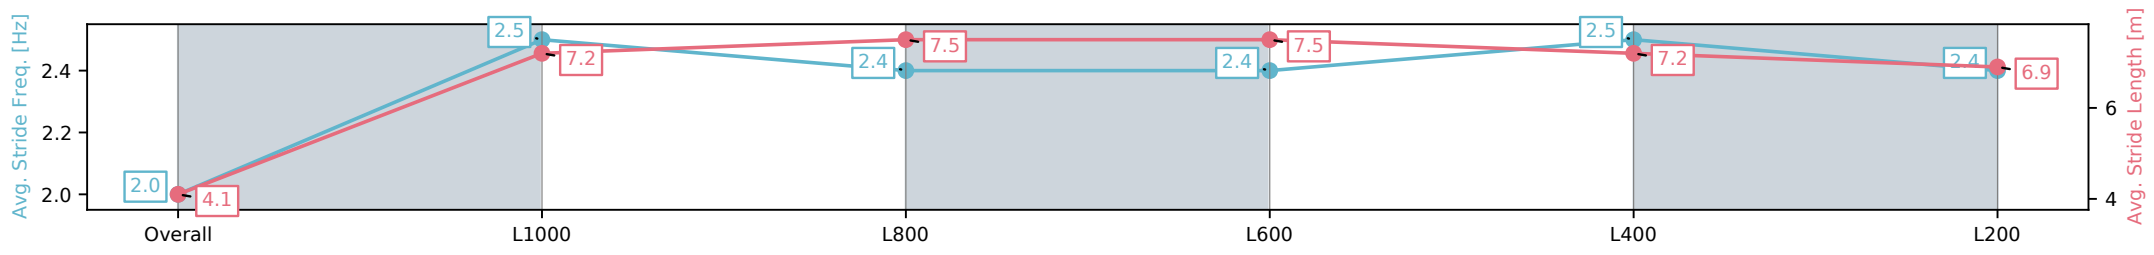

Morphettville SA - Professional

Race 1: Triple M Maiden Plate - 1050m

05 October 2024 - 12:39PM

Track Rating: Good 4, Weather: Overcast, Rail Position: True

Section	Overall	L1000	L800	L600	L400	L200
Section Times	1:02.22 [8] (0:05.49)	0:56.73 [5] (0:11.17)	0:45.56 [5] (0:11.07)	0:34.49 [7] (0:11.28)	0:23.20 [9] (0:11.32)	0:11.88 [7] (0:11.88)
Average Speed [km/h]	32.9	64.5	65.6	65.4	64.2	60.6
Top Speed [km/h]	55.2	67.7	66.4	66.7	66.2	63.3
Avg. Dist. to Rail [m]	10.3	6.0	3.2	4.6	6.8	8.1
Avg. Stride Freq. [Hz]	2.0	2.5	2.4	2.4	2.5	2.4
Avg. Stride Length [m]	4.1	7.2	7.5	7.5	7.2	6.9