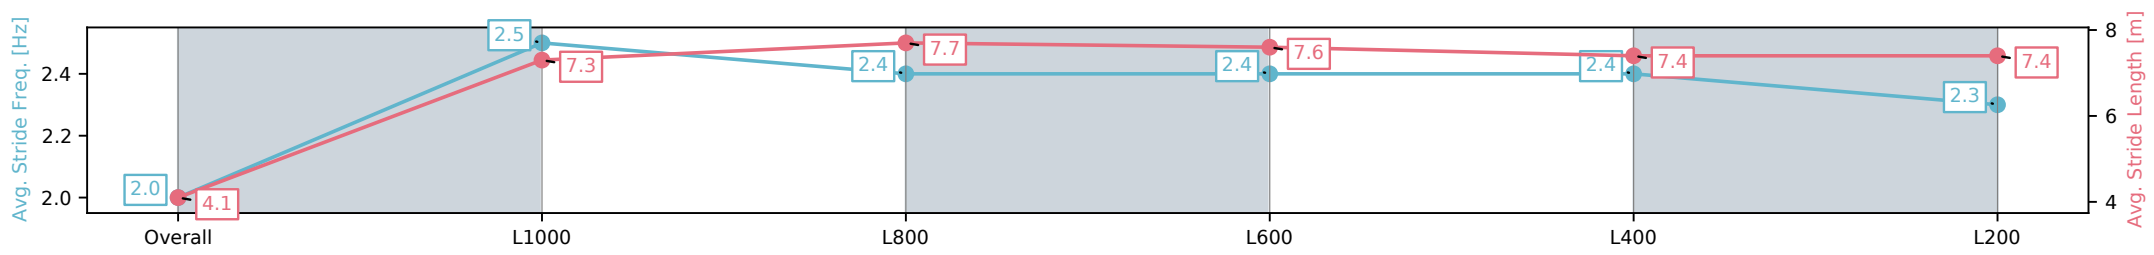

Morphettville SA - Professional

Race 1: Triple M Maiden Plate - 1050m

05 October 2024 - 12:39PM

Track Rating: Good 4, Weather: Overcast, Rail Position: True

Section	Overall	L1000	L800	L600	L400	L200
Section Times	1:02.21 [7] (0:05.56)	0:56.64 [6] (0:11.24)	0:45.40 [10] (0:10.93)	0:34.47 [8] (0:11.26)	0:23.21 [8] (0:11.41)	0:11.80 [10] (0:11.80)
Average Speed [km/h]	32.5	64.1	65.9	64.8	63.4	61.1
Top Speed [km/h]	54.7	66.9	67.0	65.9	65.9	63.0
Avg. Dist. to Rail [m]	4.1	2.3	0.6	2.7	4.8	6.9
Avg. Stride Freq. [Hz]	2.0	2.5	2.4	2.4	2.4	2.3
Avg. Stride Length [m]	4.1	7.3	7.7	7.6	7.4	7.4