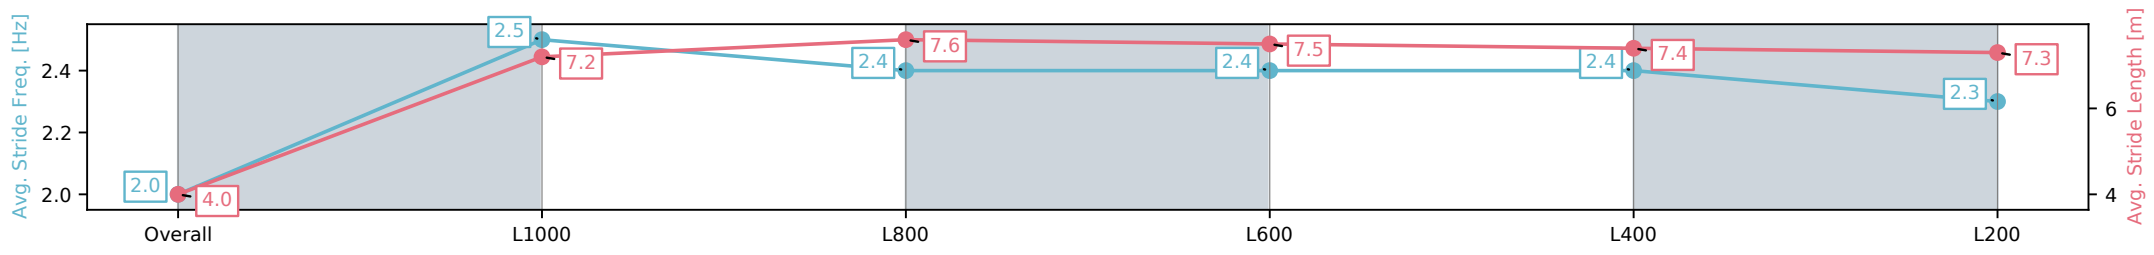

Morphettville SA - Professional

Race 1: Triple M Maiden Plate - 1050m

05 October 2024 - 12:39PM

Track Rating: Good 4, Weather: Overcast, Rail Position: True

Section	Overall	L1000	L800	L600	L400	L200
Section Times	1:02.20 [6] (0:05.71)	0:56.49 [10] (0:11.23)	0:45.26 [11] (0:10.99)	0:34.27 [10] (0:11.19)	0:23.08 [10] (0:11.27)	0:11.81 [9] (0:11.81)
Average Speed [km/h]	31.6	64.1	66.5	65.8	64.4	61.0
Top Speed [km/h]	53.7	71.2	70.3	66.9	65.9	63.5
Avg. Dist. to Rail [m]	13.7	8.1	3.5	4.7	6.1	8.4
Avg. Stride Freq. [Hz]	2.0	2.5	2.4	2.4	2.4	2.3
Avg. Stride Length [m]	4.0	7.2	7.6	7.5	7.4	7.3