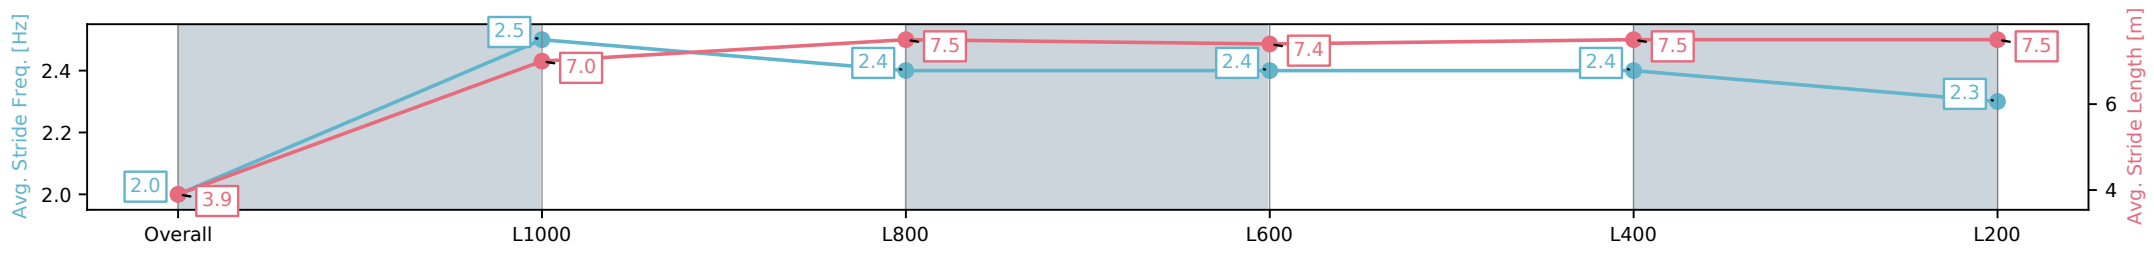

Morphettville SA - Professional

Race 1: Triple M Maiden Plate - 1050m

05 October 2024 - 12:39PM

Track Rating: Good 4, Weather: Overcast, Rail Position: True

Section	Overall	L1000	L800	L600	L400	L200
Section Times	1:01.81 [4] (0:05.85)	0:55.96 [11] (0:11.20)	0:44.76 [12] (0:10.98)	0:33.78 [12] (0:11.34)	0:22.44 [13] (0:11.06)	0:11.38 [11] (0:11.38)
Average Speed [km/h]	30.8	64.5	66.1	64.6	65.3	63.3
Top Speed [km/h]	54.0	67.9	67.9	66.8	66.8	66.6
Avg. Dist. to Rail [m]	11.4	4.7	2.4	3.3	3.1	4.2
Avg. Stride Freq. [Hz]	2.0	2.5	2.4	2.4	2.4	2.3
Avg. Stride Length [m]	3.9	7.0	7.5	7.4	7.5	7.5