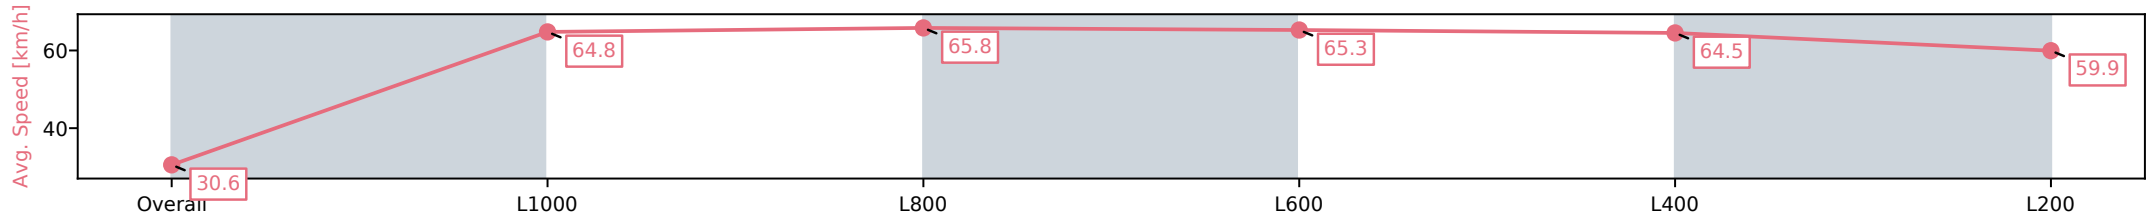

Morphettville SA - Professional

Race 1: Triple M Maiden Plate - 1050m

05 October 2024 - 12:39PM

Track Rating: Good 4, Weather: Overcast, Rail Position: True

Section	Overall	L1000	L800	L600	L400	L200
Section Times	1:02.35 [9] (0:05.95)	0:56.40 [12] (0:11.11)	0:45.29 [13] (0:11.00)	0:34.29 [13] (0:11.09)	0:23.20 [11] (0:11.19)	0:12.01 [8] (0:12.01)
Average Speed [km/h]	30.6	64.8	65.8	65.3	64.5	59.9
Top Speed [km/h]	53.5	68.5	67.1	66.0	66.0	62.5
Avg. Dist. to Rail [m]	2.6	2.4	1.4	1.2	2.1	2.4
Avg. Stride Freq. [Hz]	2.0	2.7	2.6	2.6	2.6	2.5
Avg. Stride Length [m]	3.9	6.7	6.9	7.0	6.8	6.5