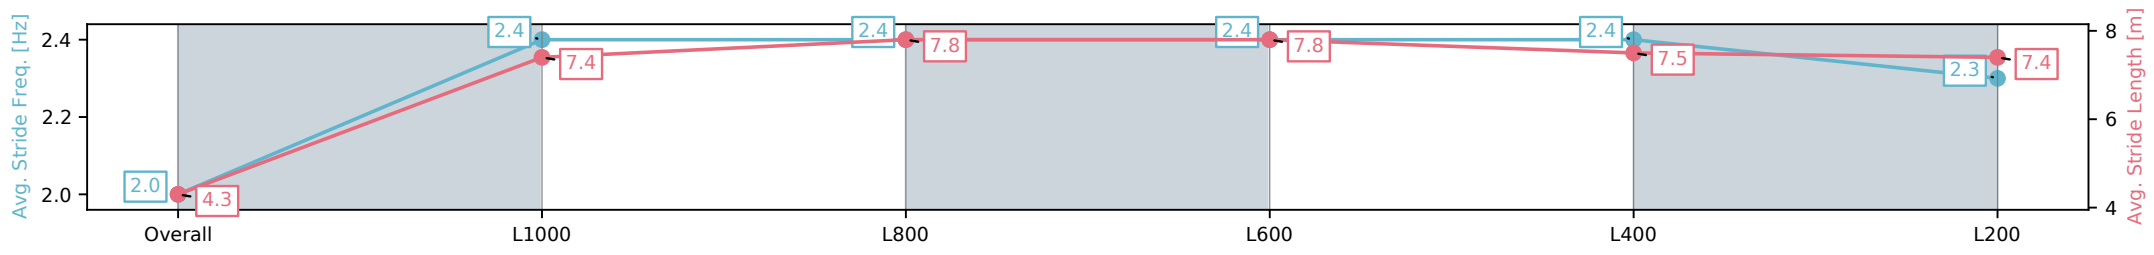

Morphettville SA - Professional

Race 1: Triple M Maiden Plate - 1050m

05 October 2024 - 12:39PM

Track Rating: Good 4, Weather: Overcast, Rail Position: True

Section	Overall	L1000	L800	L600	L400	L200
Section Times	1:01.43 [2] (0:05.42)	0:56.01 [3] (0:11.31)	0:44.70 [7] (0:11.07)	0:33.63 [9] (0:10.93)	0:22.70 [6] (0:11.12)	0:11.58 [4] (0:11.57)
Average Speed [km/h]	33.5	63.5	66.0	66.3	64.9	62.3
Top Speed [km/h]	53.9	67.9	67.6	67.4	66.9	64.5
Avg. Dist. to Rail [m]	5.9	4.8	3.5	1.5	2.3	5.5
Avg. Stride Freq. [Hz]	2.0	2.4	2.4	2.4	2.4	2.3
Avg. Stride Length [m]	4.3	7.4	7.8	7.8	7.5	7.4