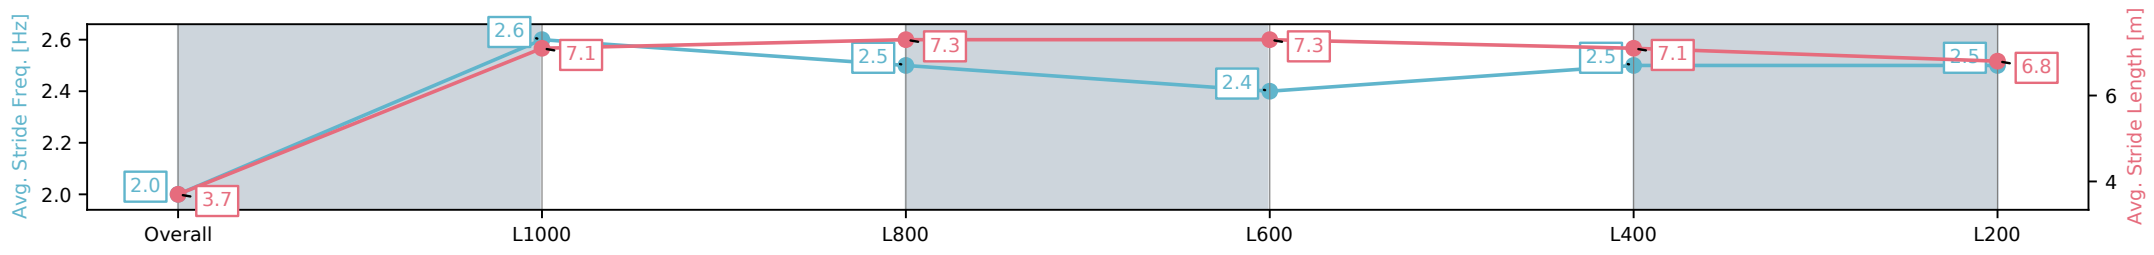

Morphettville SA - Professional

Race 1: Triple M Maiden Plate - 1050m

05 October 2024 - 12:39PM

Track Rating: Good 4, Weather: Overcast, Rail Position: True

Section	Overall	L1000	L800	L600	L400	L200
Section Times	1:01.65 [3] (0:05.99)	0:55.66 [13] (0:10.60)	0:45.06 [4] (0:10.74)	0:34.32 [3] (0:11.20)	0:23.12 [3] (0:11.20)	0:11.92 [2] (0:11.92)
Average Speed [km/h]	30.5	67.9	67.2	64.9	64.4	60.5
Top Speed [km/h]	61.6	69.3	68.4	65.4	65.5	63.5
Avg. Dist. to Rail [m]	6.0	2.6	0.9	1.6	2.7	5.9
Avg. Stride Freq. [Hz]	2.0	2.6	2.5	2.4	2.5	2.5
Avg. Stride Length [m]	3.7	7.1	7.3	7.3	7.1	6.8