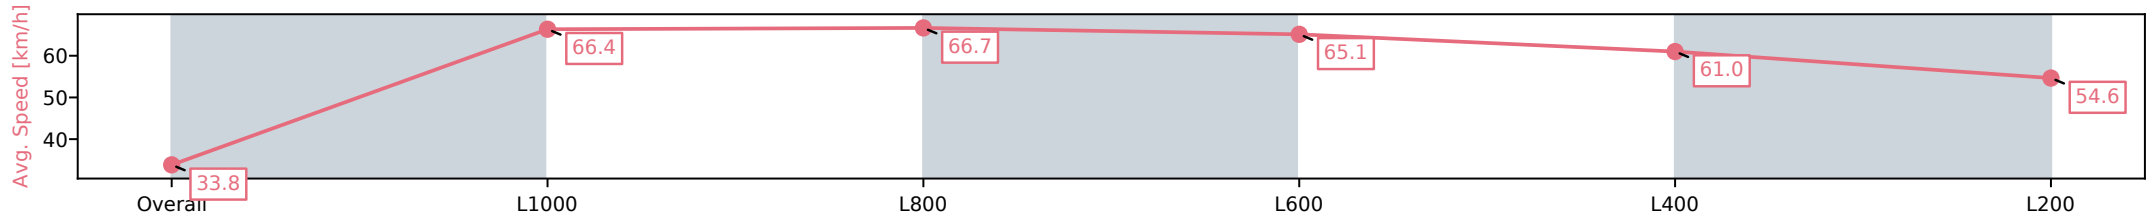

Morphettville SA - Professional

Race 1: Triple M Maiden Plate - 1050m

05 October 2024 - 12:39PM

Track Rating: Good 4, Weather: Overcast, Rail Position: True

Section	Overall	L1000	L800	L600	L400	L200
Section Times	1:02.98 [12] (0:05.37)	0:57.61 [1] (0:10.87)	0:46.74 [2] (0:10.80)	0:35.94 [2] (0:11.02)	0:24.92 [2] (0:11.76)	0:13.16 [3] (0:13.16)
Average Speed [km/h]	33.8	66.4	66.7	65.1	61.0	54.6
Top Speed [km/h]	58.0	69.0	67.8	67.1	63.4	59.4
Avg. Dist. to Rail [m]	6.7	3.2	0.4	0.7	1.6	0.3
Avg. Stride Freq. [Hz]	2.1	2.6	2.5	2.4	2.4	2.3
Avg. Stride Length [m]	3.9	7.2	7.2	7.4	7.2	6.8