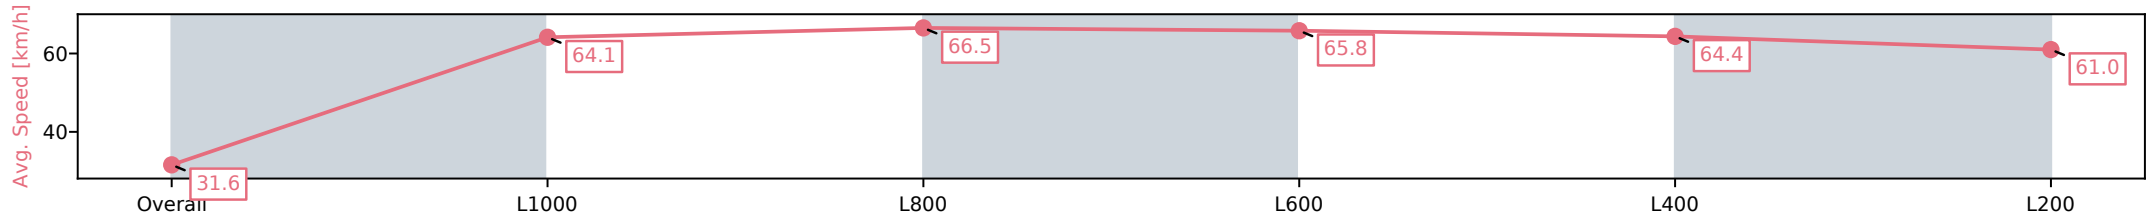

Morphettville SA - Professional

Race 1: Triple M Maiden Plate - 1050m

05 October 2024 - 12:39PM

Track Rating: Good 4, Weather: Overcast, Rail Position: True

Section	Overall	L1000	L800	L600	L400	L200
Section Times	1:02.20 [6] (0:05.71)	0:56.49 [10] (0:11.23)	0:45.26 [11] (0:10.99)	0:34.27 [10] (0:11.19)	0:23.08 [10] (0:11.27)	0:11.81 [9] (0:11.81)
Average Speed [km/h]	31.6	64.1	66.5	65.8	64.4	61.0
Top Speed [km/h]	53.7	71.2	70.3	66.9	65.9	63.5
Avg. Dist. to Rail [m]	13.7	8.1	3.5	4.7	6.1	8.4
Avg. Stride Freq. [Hz]	2.0	2.5	2.4	2.4	2.4	2.3
Avg. Stride Length [m]	4.0	7.2	7.6	7.5	7.4	7.3