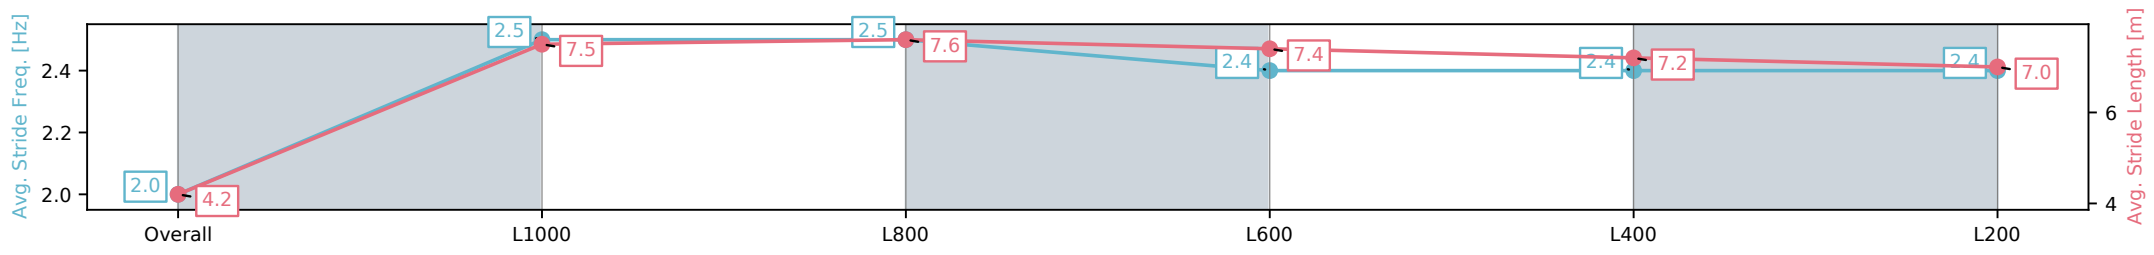

05 October 2024 - 12:39PM

Track Rating: Good 4, Weather: Overcast, Rail Position: True

Section	Overall	L1000	L800	L600	L400	L200
Section Times	1:01.36 [1] (0:05.47)	0:55.89 [4] (0:10.77)	0:45.12 [1] (0:10.55)	0:34.57 [1] (0:11.10)	0:23.47 [1] (0:11.44)	0:12.03 [1] (0:12.03)
Average Speed [km/h]	33.1	67.0	68.5	65.4	63.1	59.8
Top Speed [km/h]	57.0	70.6	70.4	66.7	64.4	62.2
Avg. Dist. to Rail [m]	11.2	7.6	1.5	1.7	1.8	3.5
Avg. Stride Freq. [Hz]	2.0	2.5	2.5	2.4	2.4	2.4
Avg. Stride Length [m]	4.2	7.5	7.6	7.4	7.2	7.0