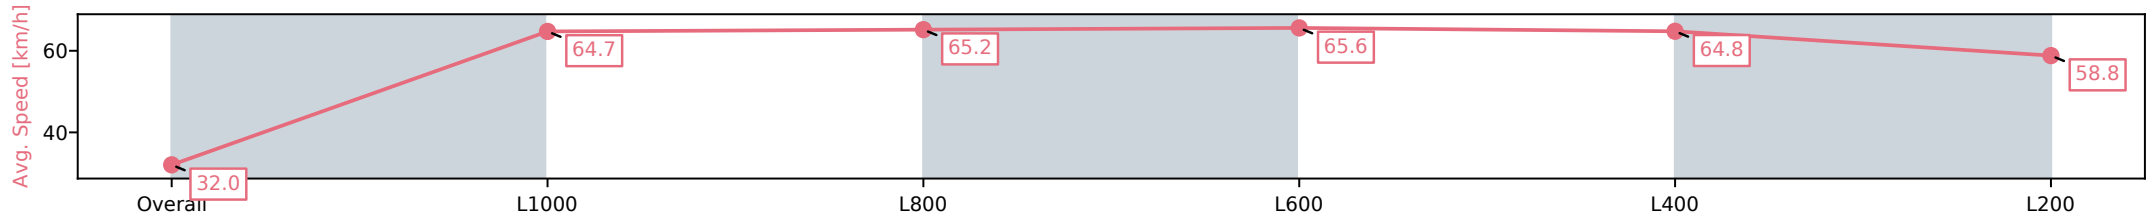

Morphettville SA - Professional

Race 1: Triple M Maiden Plate - 1050m

05 October 2024 - 12:39PM

Track Rating: Good 4, Weather: Overcast, Rail Position: True

Section	Overall	L1000	L800	L600	L400	L200
Section Times	1:02.78 [11] (0:05.66)	0:57.12 [9] (0:11.14)	0:45.98 [9] (0:11.21)	0:34.77 [11] (0:11.27)	0:23.50 [12] (0:11.25)	0:12.25 [13] (0:12.25)
Average Speed [km/h]	32.0	64.7	65.2	65.6	64.8	58.8
Top Speed [km/h]	56.7	67.2	66.6	66.8	66.0	63.6
Avg. Dist. to Rail [m]	12.2	6.8	3.7	5.6	8.0	11.5
Avg. Stride Freq. [Hz]	1.9	2.5	2.5	2.5	2.5	2.4
Avg. Stride Length [m]	4.2	7.1	7.3	7.3	7.1	6.8