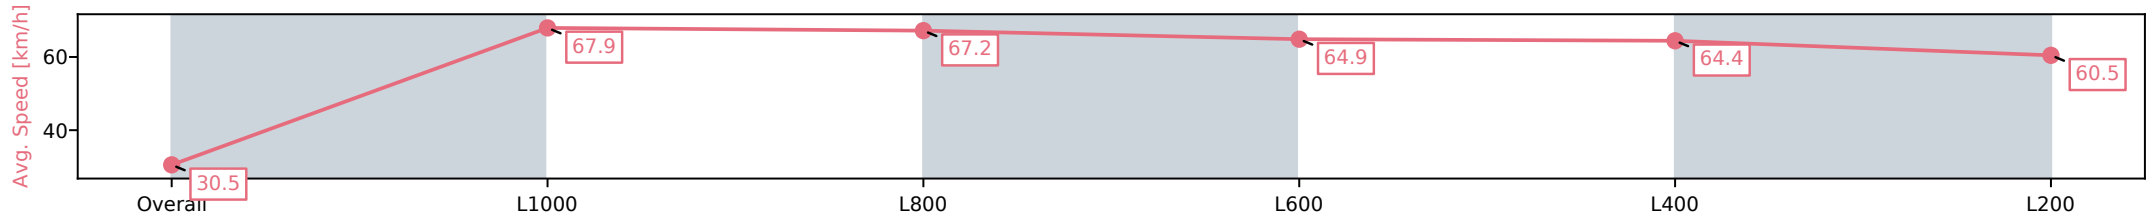

Morphettville SA - Professional

Race 1: Triple M Maiden Plate - 1050m

05 October 2024 - 12:39PM

Track Rating: Good 4, Weather: Overcast, Rail Position: True

Section	Overall	L1000	L800	L600	L400	L200
Section Times	1:01.65 [3] (0:05.99)	0:55.66 [13] (0:10.60)	0:45.06 [4] (0:10.74)	0:34.32 [3] (0:11.20)	0:23.12 [3] (0:11.20)	0:11.92 [2] (0:11.92)
Average Speed [km/h]	30.5	67.9	67.2	64.9	64.4	60.5
Top Speed [km/h]	61.6	69.3	68.4	65.4	65.5	63.5
Avg. Dist. to Rail [m]	6.0	2.6	0.9	1.6	2.7	5.9
Avg. Stride Freq. [Hz]	2.0	2.6	2.5	2.4	2.5	2.5
Avg. Stride Length [m]	3.7	7.1	7.3	7.3	7.1	6.8