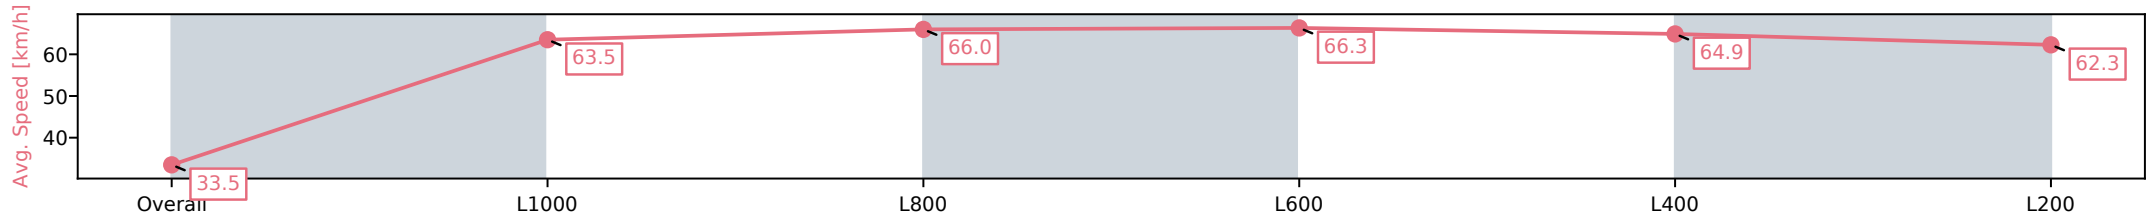

Morphettville SA - Professional

Race 1: Triple M Maiden Plate - 1050m

05 October 2024 - 12:39PM

Track Rating: Good 4, Weather: Overcast, Rail Position: True

Section	Overall	L1000	L800	L600	L400	L200
Section Times	1:01.43 [2] (0:05.42)	0:56.01 [3] (0:11.31)	0:44.70 [7] (0:11.07)	0:33.63 [9] (0:10.93)	0:22.70 [6] (0:11.12)	0:11.58 [4] (0:11.57)
Average Speed [km/h]	33.5	63.5	66.0	66.3	64.9	62.3
Top Speed [km/h]	53.9	67.9	67.6	67.4	66.9	64.5
Avg. Dist. to Rail [m]	5.9	4.8	3.5	1.5	2.3	5.5
Avg. Stride Freq. [Hz]	2.0	2.4	2.4	2.4	2.4	2.3
Avg. Stride Length [m]	4.3	7.4	7.8	7.8	7.5	7.4