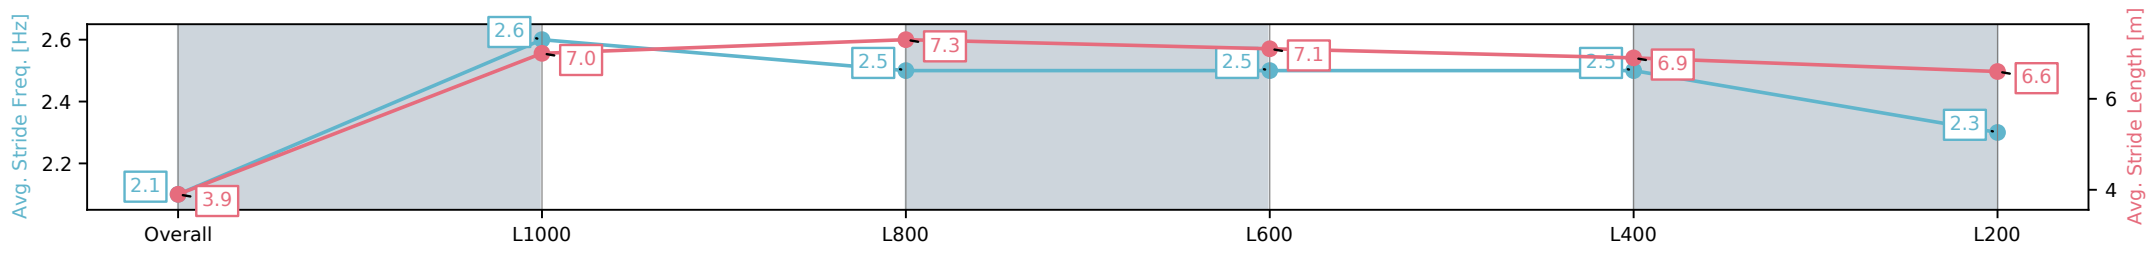

Morphettville SA - Professional

Race 1: Triple M Maiden Plate - 1050m

05 October 2024 - 12:39PM

Track Rating: Good 4, Weather: Overcast, Rail Position: True

Section	Overall	L1000	L800	L600	L400	L200
Section Times	1:03.79 [13] (0:05.65)	0:58.14 [8] (0:11.02)	0:47.12 [6] (0:10.79)	0:36.33 [4] (0:11.24)	0:25.09 [5] (0:11.76)	0:13.33 [12] (0:13.33)
Average Speed [km/h]	32.1	65.4	67.3	64.3	61.5	54.1
Top Speed [km/h]	56.0	68.9	68.0	66.4	63.9	58.2
Avg. Dist. to Rail [m]	8.8	4.0	2.4	0.9	3.8	6.3
Avg. Stride Freq. [Hz]	2.1	2.6	2.5	2.5	2.5	2.3
Avg. Stride Length [m]	3.9	7.0	7.3	7.1	6.9	6.6

[] Ranking at each section and finish
 -:-:- No data available at this section
 NA No data available