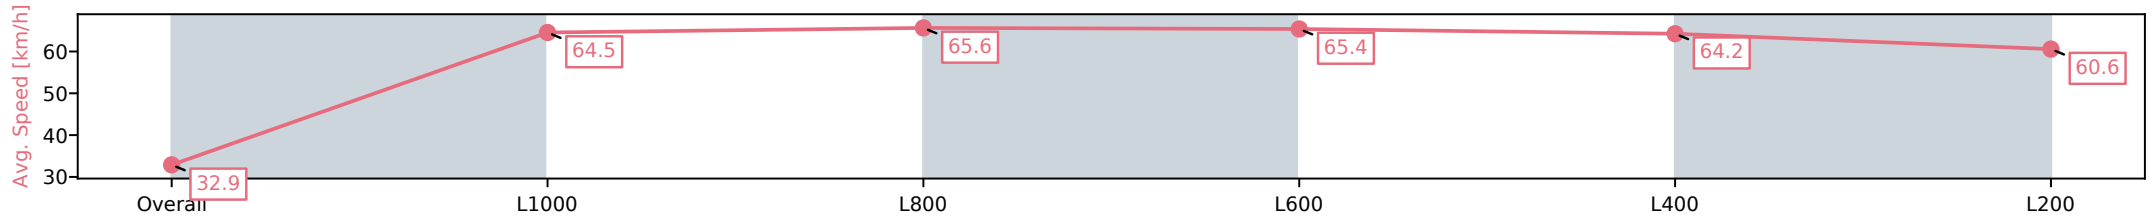

Morphettville SA - Professional

Race 1: Triple M Maiden Plate - 1050m

05 October 2024 - 12:39PM

Track Rating: Good 4, Weather: Overcast, Rail Position: True

Section	Overall	L1000	L800	L600	L400	L200
Section Times	1:02.22 [8] (0:05.49)	0:56.73 [5] (0:11.17)	0:45.56 [5] (0:11.07)	0:34.49 [7] (0:11.28)	0:23.20 [9] (0:11.32)	0:11.88 [7] (0:11.88)
Average Speed [km/h]	32.9	64.5	65.6	65.4	64.2	60.6
Top Speed [km/h]	55.2	67.7	66.4	66.7	66.2	63.3
Avg. Dist. to Rail [m]	10.3	6.0	3.2	4.6	6.8	8.1
Avg. Stride Freq. [Hz]	2.0	2.5	2.4	2.4	2.5	2.4
Avg. Stride Length [m]	4.1	7.2	7.5	7.5	7.2	6.9