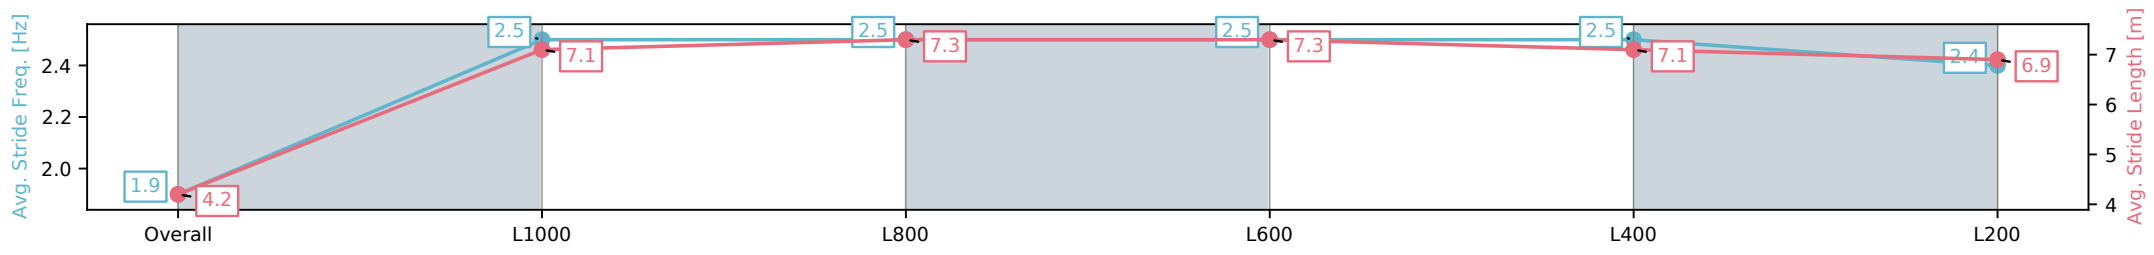

Morphettville SA - Professional

Race 1: Triple M Maiden Plate - 1050m

05 October 2024 - 12:39PM

Track Rating: Good 4, Weather: Overcast, Rail Position: True

Section	Overall	L1000	L800	L600	L400	L200
Section Times	1:02.38 [10] (0:05.59)	0:56.79 [7] (0:11.17)	0:45.62 [8] (0:10.90)	0:34.72 [6] (0:11.27)	0:23.45 [7] (0:11.21)	0:12.24 [6] (0:12.24)
Average Speed [km/h]	32.4	64.4	66.4	65.2	64.0	58.8
Top Speed [km/h]	55.5	66.9	68.0	66.4	67.5	61.9
Avg. Dist. to Rail [m]	3.0	0.9	1.2	2.8	1.5	1.1
Avg. Stride Freq. [Hz]	1.9	2.5	2.5	2.5	2.5	2.4
Avg. Stride Length [m]	4.2	7.1	7.3	7.3	7.1	6.9