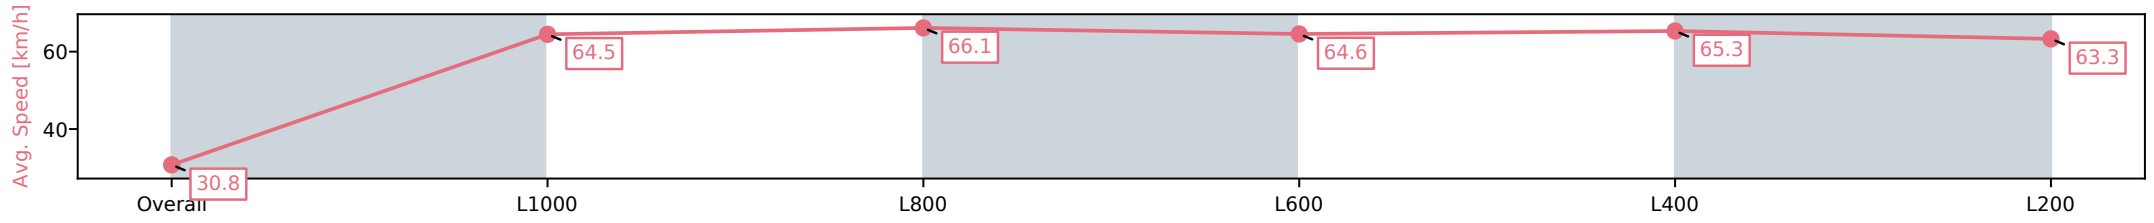

Morphettville SA - Professional

Race 1: Triple M Maiden Plate - 1050m

05 October 2024 - 12:39PM

Track Rating: Good 4, Weather: Overcast, Rail Position: True

Section	Overall	L1000	L800	L600	L400	L200
Section Times	1:01.81 [4] (0:05.85)	0:55.96 [11] (0:11.20)	0:44.76 [12] (0:10.98)	0:33.78 [12] (0:11.34)	0:22.44 [13] (0:11.06)	0:11.38 [11] (0:11.38)
Average Speed [km/h]	30.8	64.5	66.1	64.6	65.3	63.3
Top Speed [km/h]	54.0	67.9	67.9	66.8	66.8	66.6
Avg. Dist. to Rail [m]	11.4	4.7	2.4	3.3	3.1	4.2
Avg. Stride Freq. [Hz]	2.0	2.5	2.4	2.4	2.4	2.3
Avg. Stride Length [m]	3.9	7.0	7.5	7.4	7.5	7.5