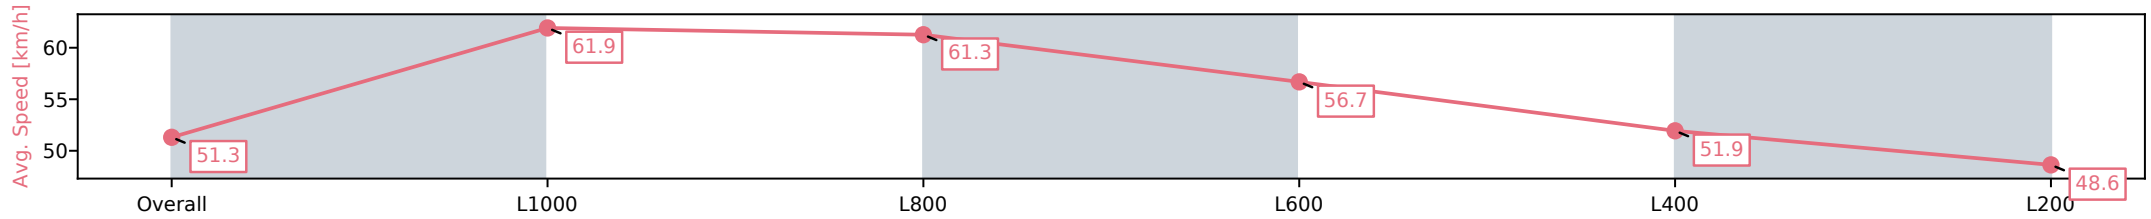

Section	Overall	L1000	L800	L600	L400	L200
Section Times	1:23.14 [14] (0:17.56)	1:05.58 [12] (0:12.02)	0:53.56 [14] (0:11.85)	0:41.71 [14] (0:12.93)	0:28.78 [14] (0:13.98)	0:14.80 [14] (0:14.80)
Average Speed [km/h]	51.3	61.9	61.3	56.7	51.9	48.6
Top Speed [km/h]	63.8	64.5	62.3	60.9	54.0	50.8
Avg. Dist. to Rail [m]	10.7	6.5	4.9	3.5	4.6	7.1
Avg. Stride Freq. [Hz]	2.3	2.4	2.3	2.3	2.2	2.1
Avg. Stride Length [m]	6.0	7.2	7.0	7.0	6.6	6.3