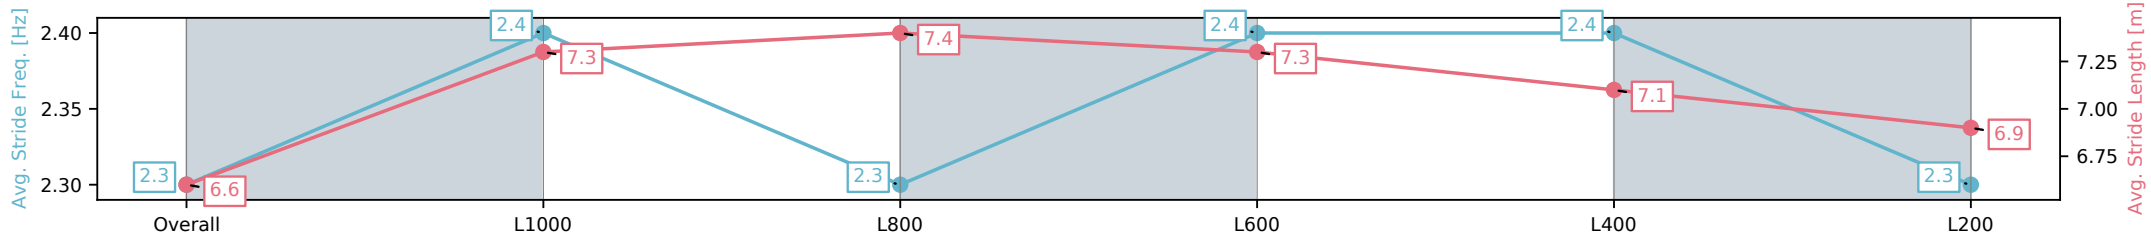

Section	Overall	L1000	L800	L600	L400	L200
Section Times	1:16.56 [8] (0:16.55)	1:00.01 [1] (0:11.62)	0:48.39 [1] (0:11.77)	0:36.62 [2] (0:11.79)	0:24.83 [1] (0:11.89)	0:12.94 [4] (0:12.94)
Average Speed [km/h]	54.4	62.5	61.5	61.7	61.0	55.6
Top Speed [km/h]	65.3	64.6	62.8	62.9	62.9	59.1
Avg. Dist. to Rail [m]	7.6	1.7	1.7	2.0	3.7	6.8
Avg. Stride Freq. [Hz]	2.3	2.4	2.3	2.4	2.4	2.3
Avg. Stride Length [m]	6.6	7.3	7.4	7.3	7.1	6.9