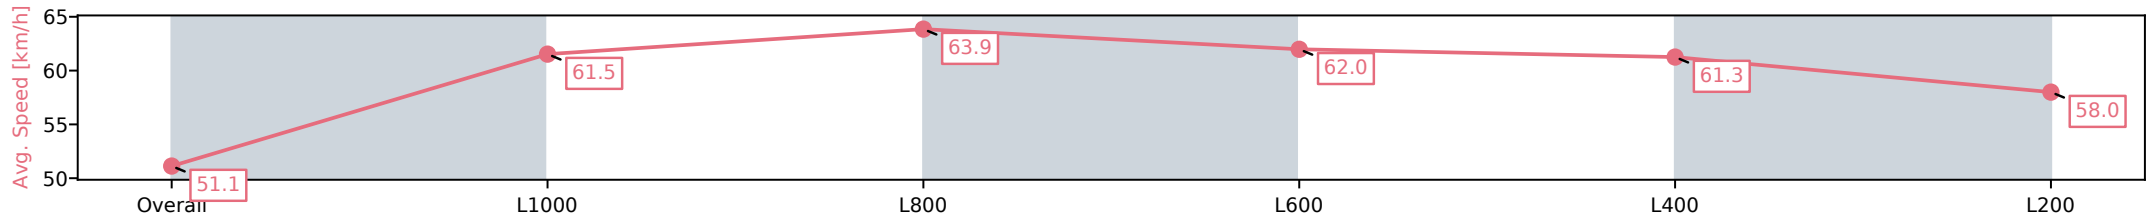

Section	Overall	L1000	L800	L600	L400	L200
Section Times	1:16.75 [9] (0:17.62)	0:59.13 [14] (0:11.72)	0:47.41 [12] (0:11.39)	0:36.02 [12] (0:11.77)	0:24.25 [12] (0:11.82)	0:12.43 [11] (0:12.43)
Average Speed [km/h]	51.1	61.5	63.9	62.0	61.3	58.0
Top Speed [km/h]	64.2	63.2	65.7	63.0	61.8	61.3
Avg. Dist. to Rail [m]	7.2	0.7	3.1	2.6	3.1	4.6
Avg. Stride Freq. [Hz]	2.2	2.3	2.3	2.3	2.3	2.2
Avg. Stride Length [m]	6.4	7.4	7.6	7.3	7.2	7.1