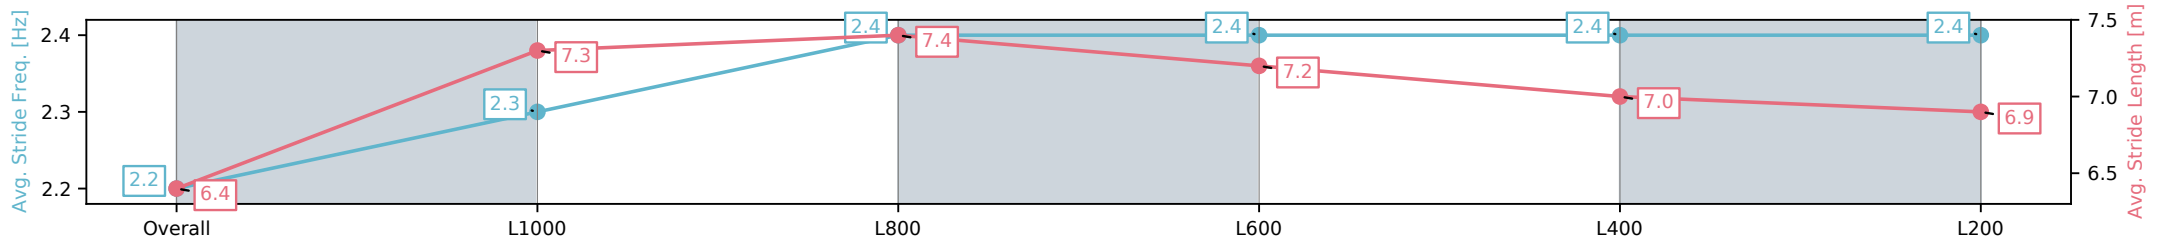

Section	Overall	L1000	L800	L600	L400	L200
Section Times	1:16.15 [5] (0:17.28)	0:58.86 [10] (0:11.77)	0:47.09 [9] (0:11.39)	0:35.70 [8] (0:11.97)	0:23.73 [10] (0:11.61)	0:12.12 [7] (0:12.12)
Average Speed [km/h]	52.2	62.0	64.0	62.3	63.1	59.4
Top Speed [km/h]	62.0	63.0	66.0	63.7	64.3	62.8
Avg. Dist. to Rail [m]	8.9	3.0	4.6	6.3	8.8	10.4
Avg. Stride Freq. [Hz]	2.2	2.3	2.3	2.3	2.3	2.3
Avg. Stride Length [m]	6.6	7.6	7.7	7.5	7.5	7.3