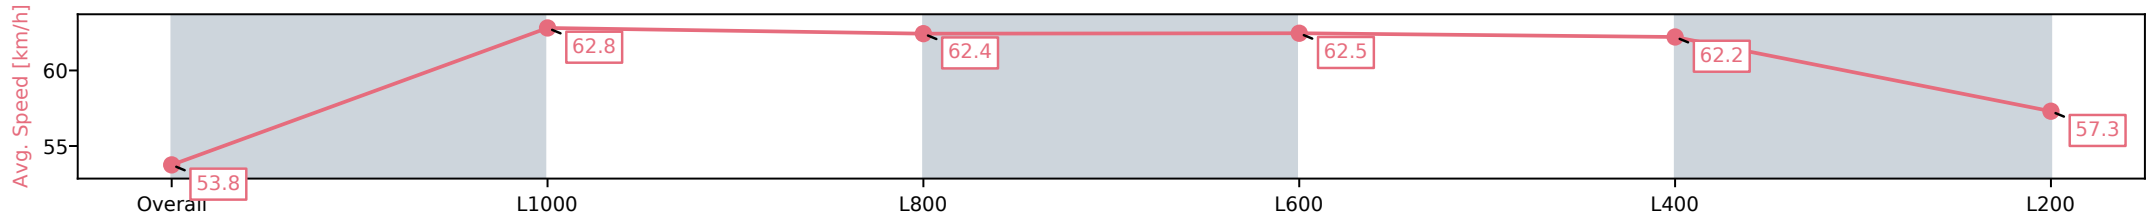

Section	Overall	L1000	L800	L600	L400	L200
Section Times	1:16.00 [3] (0:16.76)	0:59.24 [4] (0:11.59)	0:47.65 [3] (0:11.63)	0:36.02 [3] (0:11.78)	0:24.24 [2] (0:11.67)	0:12.57 [1] (0:12.56)
Average Speed [km/h]	53.8	62.8	62.4	62.5	62.2	57.3
Top Speed [km/h]	65.1	64.9	64.2	64.1	64.4	60.5
Avg. Dist. to Rail [m]	8.4	2.3	3.4	3.8	4.9	8.2
Avg. Stride Freq. [Hz]	2.4	2.4	2.3	2.4	2.4	2.3
Avg. Stride Length [m]	6.2	7.4	7.4	7.4	7.3	7.0