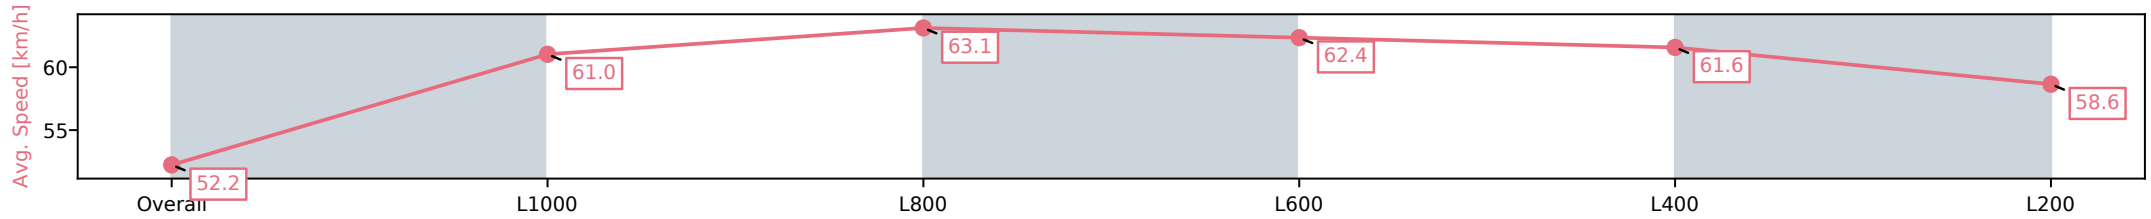

Section	Overall	L1000	L800	L600	L400	L200
Section Times	1:16.15 [5] (0:17.28)	0:58.86 [10] (0:11.77)	0:47.09 [9] (0:11.39)	0:35.70 [8] (0:11.97)	0:23.73 [10] (0:11.61)	0:12.12 [7] (0:12.12)
Average Speed [km/h]	52.2	62.0	64.0	62.3	63.1	59.4
Top Speed [km/h]	62.0	63.0	66.0	63.7	64.3	62.8
Avg. Dist. to Rail [m]	8.9	3.0	4.6	6.3	8.8	10.4
Avg. Stride Freq. [Hz]	2.2	2.3	2.3	2.3	2.3	2.3
Avg. Stride Length [m]	6.6	7.6	7.7	7.5	7.5	7.3