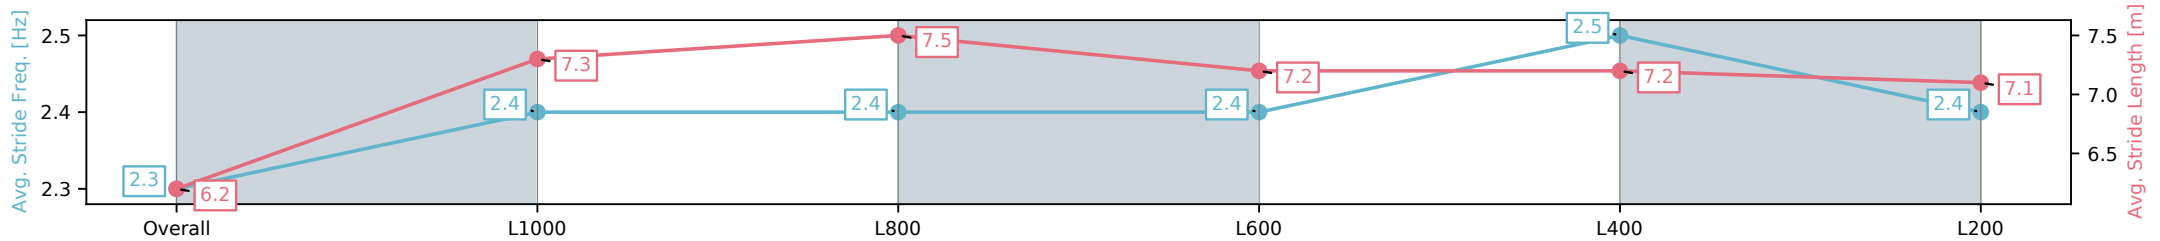

Section	Overall	L1000	L800	L600	L400	L200
Section Times	1:15.82 [2] (0:17.41)	0:58.41 [11] (0:11.88)	0:46.53 [11] (0:11.39)	0:35.14 [11] (0:11.64)	0:23.50 [8] (0:11.46)	0:12.04 [5] (0:12.04)
Average Speed [km/h]	51.8	61.5	63.8	63.4	63.9	59.8
Top Speed [km/h]	62.5	63.9	66.0	65.4	65.3	63.6
Avg. Dist. to Rail [m]	10.2	2.8	3.5	4.7	8.4	10.8
Avg. Stride Freq. [Hz]	2.3	2.4	2.4	2.4	2.5	2.4
Avg. Stride Length [m]	6.2	7.3	7.5	7.2	7.2	7.1