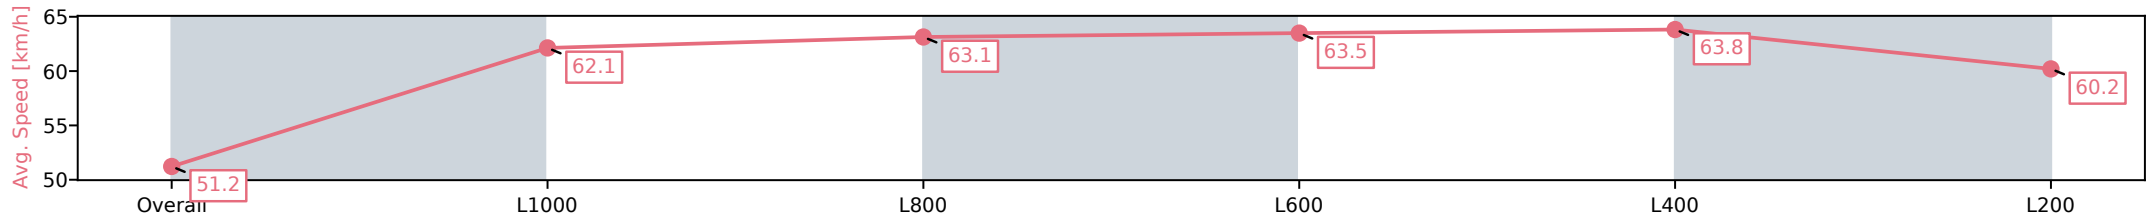

Section	Overall	L1000	L800	L600	L400	L200
Section Times	1:16.10 [4] (0:17.61)	0:58.49 [13] (0:11.83)	0:46.66 [13] (0:11.51)	0:35.15 [13] (0:11.70)	0:23.45 [13] (0:11.50)	0:11.95 [10] (0:11.95)
Average Speed [km/h]	51.2	62.1	63.1	63.5	63.8	60.2
Top Speed [km/h]	63.6	63.8	65.3	64.8	64.9	63.0
Avg. Dist. to Rail [m]	9.0	4.3	3.9	5.7	9.6	11.9
Avg. Stride Freq. [Hz]	2.3	2.4	2.4	2.4	2.5	2.4
Avg. Stride Length [m]	6.1	7.2	7.4	7.4	7.1	6.8