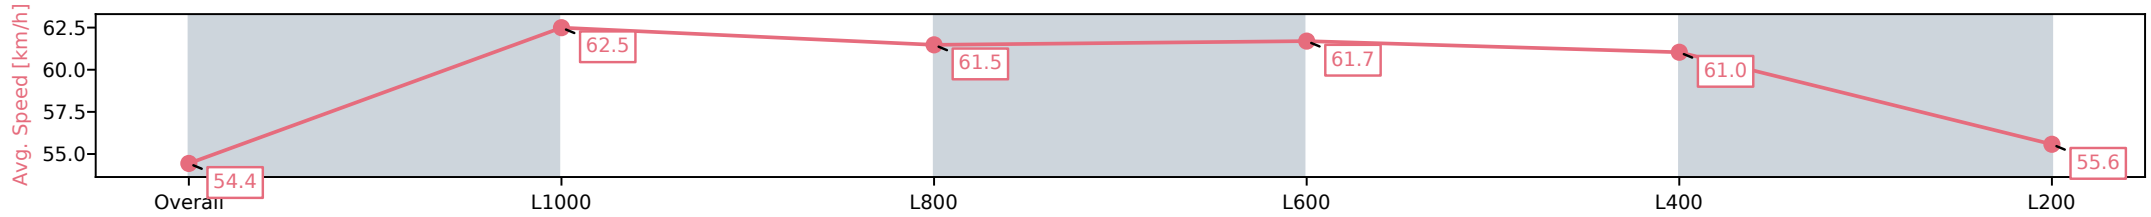

Section	Overall	L1000	L800	L600	L400	L200
Section Times	1:16.56 [8] (0:16.55)	1:00.01 [1] (0:11.62)	0:48.39 [1] (0:11.77)	0:36.62 [2] (0:11.79)	0:24.83 [1] (0:11.89)	0:12.94 [4] (0:12.94)
Average Speed [km/h]	54.4	62.5	61.5	61.7	61.0	55.6
Top Speed [km/h]	65.3	64.6	62.8	62.9	62.9	59.1
Avg. Dist. to Rail [m]	7.6	1.7	1.7	2.0	3.7	6.8
Avg. Stride Freq. [Hz]	2.3	2.4	2.3	2.4	2.4	2.3
Avg. Stride Length [m]	6.6	7.3	7.4	7.3	7.1	6.9