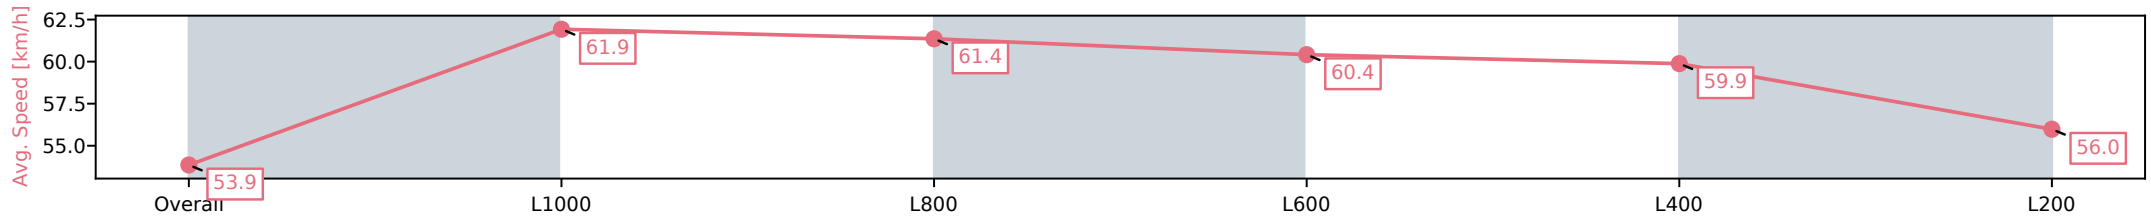

Section	Overall	L1000	L800	L600	L400	L200
Section Times	1:17.19 [13] (0:16.74)	1:00.45 [3] (0:11.61)	0:48.84 [4] (0:11.79)	0:37.05 [4] (0:12.09)	0:24.96 [7] (0:12.11)	0:12.85 [12] (0:12.85)
Average Speed [km/h]	53.9	61.9	61.4	60.4	59.9	56.0
Top Speed [km/h]	64.3	63.9	63.9	61.8	61.1	60.2
Avg. Dist. to Rail [m]	5.0	0.5	1.2	2.8	3.7	7.0
Avg. Stride Freq. [Hz]	2.5	2.5	2.5	2.4	2.4	2.3
Avg. Stride Length [m]	6.0	6.9	7.0	6.9	6.8	6.6