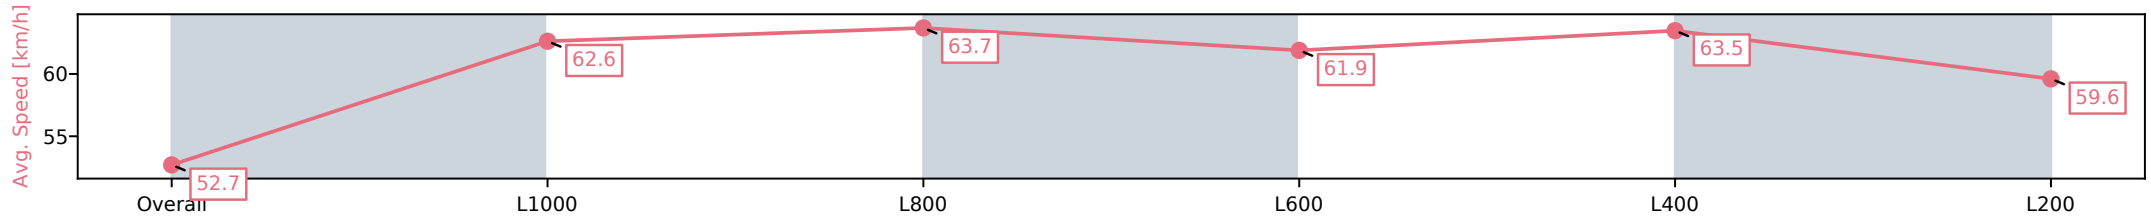

Horse/Jockey Name	VOLTAGE POINT/Matthew Chadwick
Finish Rank	1
Fastest Section Time (Section)	0:11.43 (L600)
Top Speed [km/h] (Section)	65.1 (L600)
Race State	Finished

Morphettville Parks SA - Professional

Race 9: Sportsbet Photo Finish Refund Handicap - 1250m

28 September 2024 - 5:26PM

Track Rating: Good 4, Weather: Fine, Rail Position: +3m 1000m-W/
Post, True Remainder

Section	Overall	L1000	L800	L600	L400	L200
Section Times	1:15.64 [1] (0:17.10)	0:58.54 [8] (0:11.68)	0:46.86 [6] (0:11.43)	0:35.43 [6] (0:11.89)	0:23.54 [4] (0:11.44)	0:12.10 [2] (0:12.10)
Average Speed [km/h]	52.7	62.6	63.7	61.9	63.5	59.6
Top Speed [km/h]	63.7	63.4	65.0	63.4	65.1	63.5
Avg. Dist. to Rail [m]	5.7	3.2	4.1	4.1	5.9	10.5
Avg. Stride Freq. [Hz]	2.2	2.3	2.3	2.3	2.4	2.3
Avg. Stride Length [m]	6.4	7.6	7.7	7.4	7.1	7.0

- [ ] Ranking at each section and finish
- -:-:- No data available at this section
- NA No data available