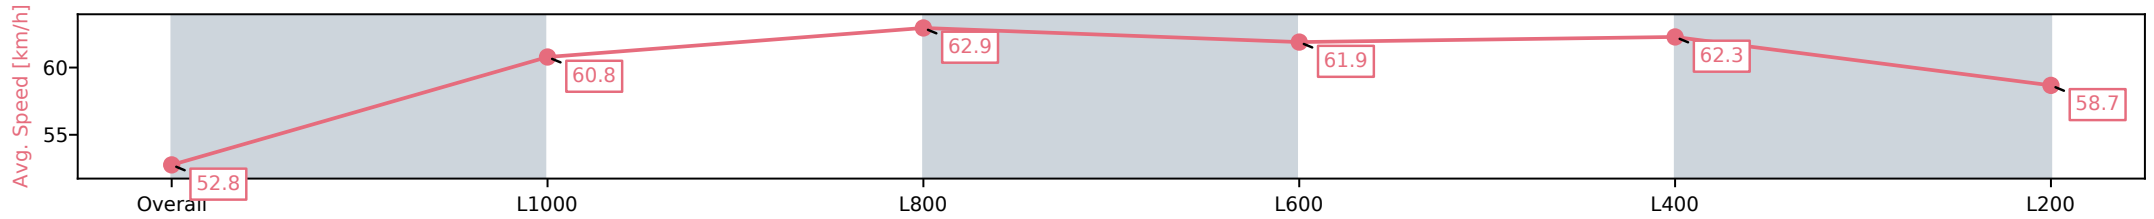

Section	Overall	L1000	L800	L600	L400	L200
Section Times	1:16.31 [7] (0:17.08)	0:59.23 [7] (0:11.93)	0:47.30 [8] (0:11.53)	0:35.77 [9] (0:11.84)	0:23.93 [9] (0:11.66)	0:12.27 [8] (0:12.27)
Average Speed [km/h]	52.8	60.8	62.9	61.9	62.3	58.7
Top Speed [km/h]	63.0	62.5	64.1	64.1	63.5	62.0
Avg. Dist. to Rail [m]	4.6	1.8	3.3	3.1	5.6	8.9
Avg. Stride Freq. [Hz]	2.3	2.4	2.4	2.4	2.4	2.4
Avg. Stride Length [m]	6.2	7.1	7.5	7.2	7.1	6.7