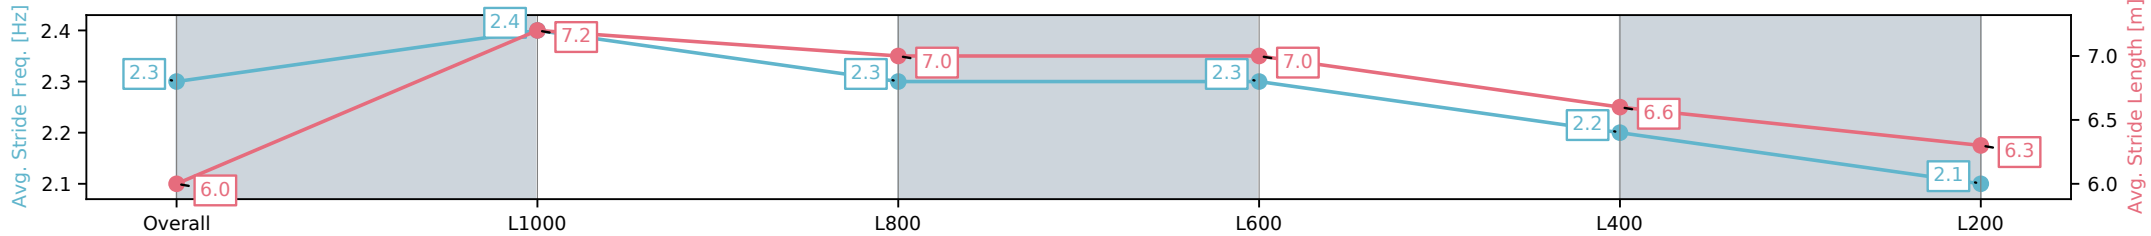

Horse/Jockey Name	KATIM'S CLUB/Rochelle Milnes
Finish Rank	14
Fastest Section Time (Section)	0:11.85 (L600)
Top Speed [km/h] (Section)	64.5 (Overall)
Race State	Finished

Morphettville Parks SA - Professional

Race 9: Sportsbet Photo Finish Refund Handicap - 1250m

28 September 2024 - 5:26PM

Track Rating: Good 4, Weather: Fine, Rail Position: +3m 1000m-W/
Post, True Remainder

Section	Overall	L1000	L800	L600	L400	L200
Section Times	1:23.14 [14] (0:17.56)	1:05.58 [12] (0:12.02)	0:53.56 [14] (0:11.85)	0:41.71 [14] (0:12.93)	0:28.78 [14] (0:13.98)	0:14.80 [14] (0:14.80)
Average Speed [km/h]	51.3	61.9	61.3	56.7	51.9	48.6
Top Speed [km/h]	63.8	64.5	62.3	60.9	54.0	50.8
Avg. Dist. to Rail [m]	10.7	6.5	4.9	3.5	4.6	7.1
Avg. Stride Freq. [Hz]	2.3	2.4	2.3	2.3	2.2	2.1
Avg. Stride Length [m]	6.0	7.2	7.0	7.0	6.6	6.3

- [ ] Ranking at each section and finish
- -:-:- No data available at this section
- NA No data available