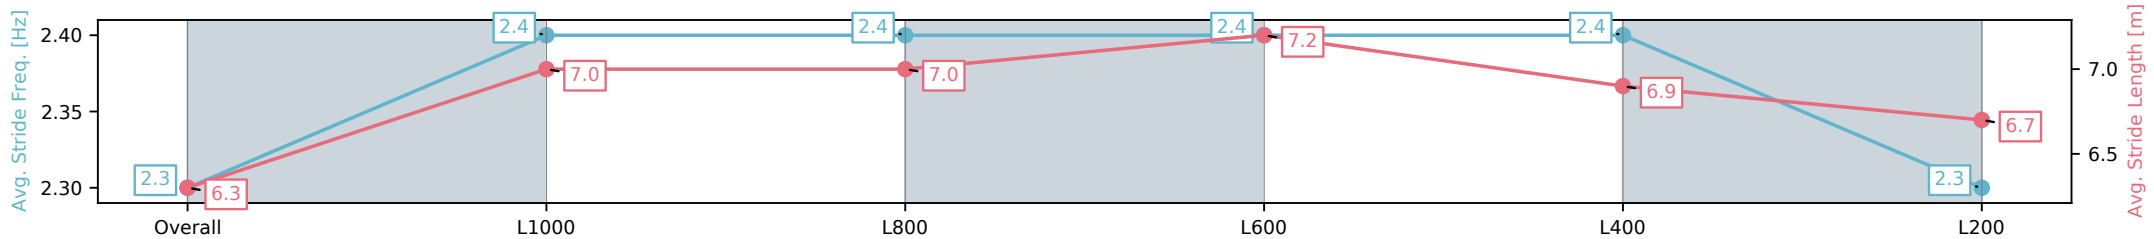

Section	Overall	L1000	L800	L600	L400	L200
Section Times	1:17.06 [11] (0:16.79)	1:00.27 [5] (0:11.88)	0:48.39 [5] (0:11.54)	0:36.85 [5] (0:11.96)	0:24.89 [5] (0:11.90)	0:12.99 [9] (0:12.99)
Average Speed [km/h]	53.6	61.6	63.0	61.6	61.3	55.4
Top Speed [km/h]	64.0	62.7	64.0	62.7	62.9	59.0
Avg. Dist. to Rail [m]	6.8	3.0	3.9	4.4	6.5	9.1
Avg. Stride Freq. [Hz]	2.3	2.4	2.4	2.4	2.4	2.3
Avg. Stride Length [m]	6.3	7.0	7.0	7.2	6.9	6.7