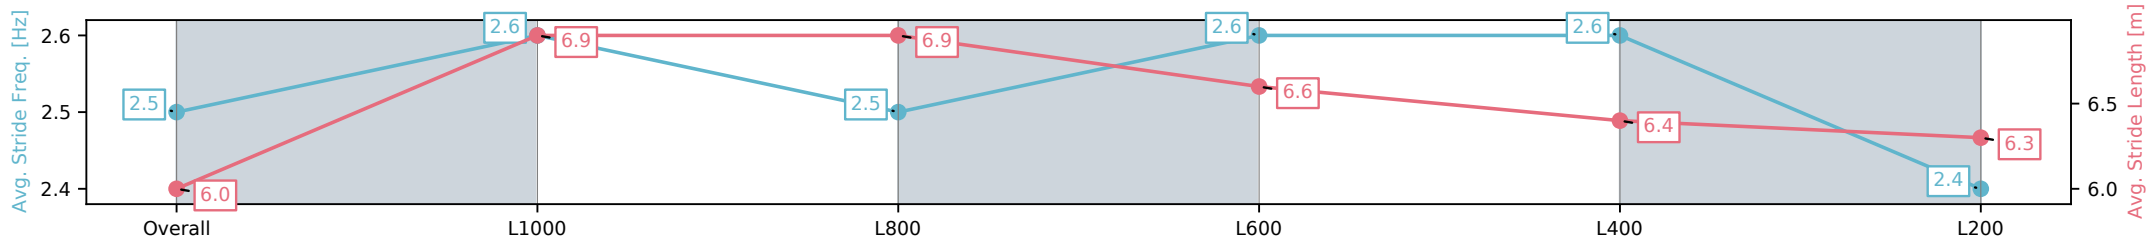

Section	Overall	L1000	L800	L600	L400	L200
Section Times	1:16.92 [10] (0:16.71)	1:00.21 [2] (0:11.49)	0:48.72 [2] (0:11.65)	0:37.07 [1] (0:11.92)	0:25.15 [3] (0:11.79)	0:13.36 [3] (0:13.36)
Average Speed [km/h]	54.0	63.5	62.1	61.6	61.7	54.0
Top Speed [km/h]	66.7	65.3	63.8	64.8	63.8	57.7
Avg. Dist. to Rail [m]	11.1	2.5	2.3	3.6	5.7	9.0
Avg. Stride Freq. [Hz]	2.5	2.6	2.5	2.6	2.6	2.4
Avg. Stride Length [m]	6.0	6.9	6.9	6.6	6.4	6.3