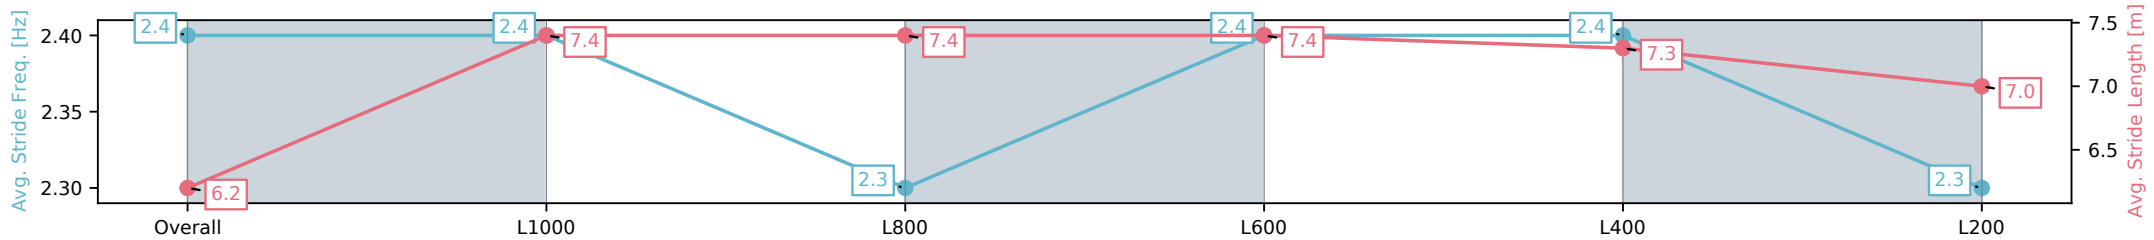

Section	Overall	L1000	L800	L600	L400	L200
Section Times	1:16.00 [3] (0:16.76)	0:59.24 [4] (0:11.59)	0:47.65 [3] (0:11.63)	0:36.02 [3] (0:11.78)	0:24.24 [2] (0:11.67)	0:12.57 [1] (0:12.56)
Average Speed [km/h]	53.8	62.8	62.4	62.5	62.2	57.3
Top Speed [km/h]	65.1	64.9	64.2	64.1	64.4	60.5
Avg. Dist. to Rail [m]	8.4	2.3	3.4	3.8	4.9	8.2
Avg. Stride Freq. [Hz]	2.4	2.4	2.3	2.4	2.4	2.3
Avg. Stride Length [m]	6.2	7.4	7.4	7.4	7.3	7.0