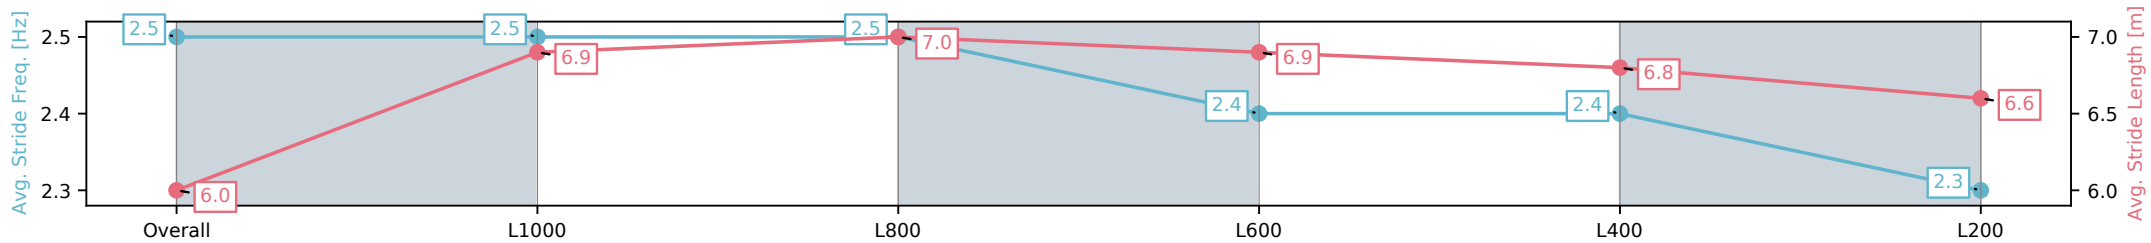

Horse/Jockey Name	THE BULL MCCABE/Alana Livesey
Finish Rank	13
Fastest Section Time (Section)	0:11.61 (L800)
Top Speed [km/h] (Section)	64.3 (Overall)
Race State	Finished

Morphettville Parks SA - Professional

Race 9: Sportsbet Photo Finish Refund Handicap - 1250m

28 September 2024 - 5:26PM

Track Rating: Good 4, Weather: Fine, Rail Position: +3m 1000m-W/
Post, True Remainder

Section	Overall	L1000	L800	L600	L400	L200
Section Times	1:17.19 [13] (0:16.74)	1:00.45 [3] (0:11.61)	0:48.84 [4] (0:11.79)	0:37.05 [4] (0:12.09)	0:24.96 [7] (0:12.11)	0:12.85 [12] (0:12.85)
Average Speed [km/h]	53.9	61.9	61.4	60.4	59.9	56.0
Top Speed [km/h]	64.3	63.9	63.9	61.8	61.1	60.2
Avg. Dist. to Rail [m]	5.0	0.5	1.2	2.8	3.7	7.0
Avg. Stride Freq. [Hz]	2.5	2.5	2.5	2.4	2.4	2.3
Avg. Stride Length [m]	6.0	6.9	7.0	6.9	6.8	6.6

- [ ] Ranking at each section and finish
- -:-:- No data available at this section
- NA No data available