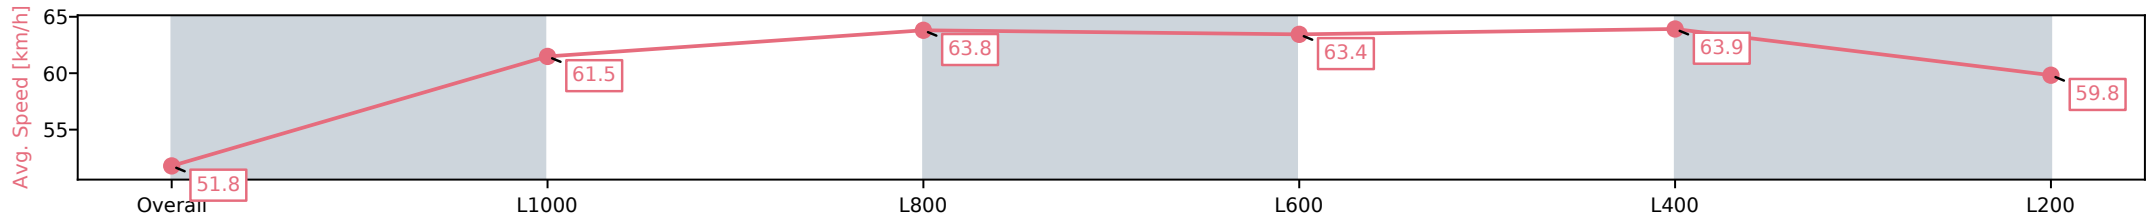

Section	Overall	L1000	L800	L600	L400	L200
Section Times	1:15.82 [2] (0:17.41)	0:58.41 [11] (0:11.88)	0:46.53 [11] (0:11.39)	0:35.14 [11] (0:11.64)	0:23.50 [8] (0:11.46)	0:12.04 [5] (0:12.04)
Average Speed [km/h]	51.8	61.5	63.8	63.4	63.9	59.8
Top Speed [km/h]	62.5	63.9	66.0	65.4	65.3	63.6
Avg. Dist. to Rail [m]	10.2	2.8	3.5	4.7	8.4	10.8
Avg. Stride Freq. [Hz]	2.3	2.4	2.4	2.4	2.5	2.4
Avg. Stride Length [m]	6.2	7.3	7.5	7.2	7.2	7.1