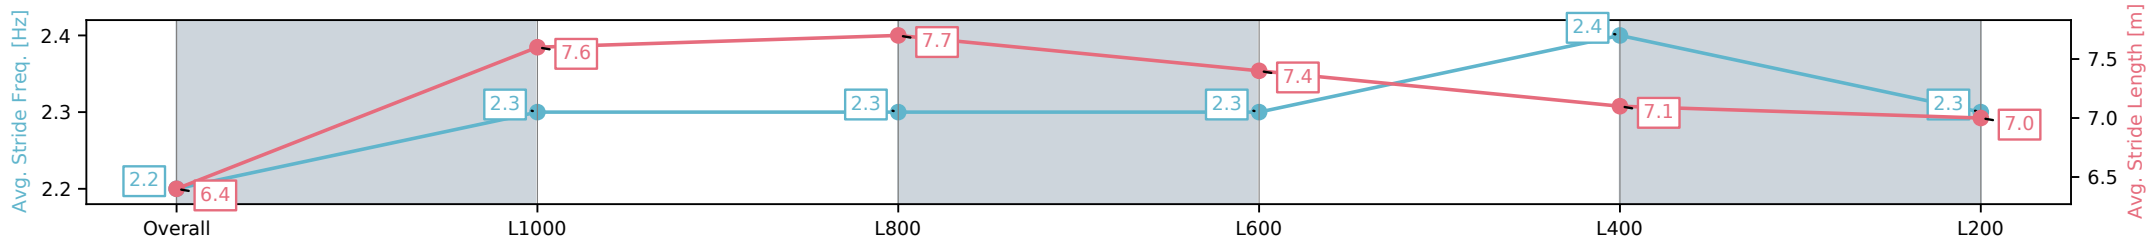

Race 9: Sportsbet Photo Finish Refund Handicap - 1250m

28 September 2024 - 5:26PM

Track Rating: Good 4, Weather: Fine, Rail Position: +3m 1000m-W/  
Post, True Remainder

Section	Overall	L1000	L800	L600	L400	L200
Section Times	1:15.64 [1] (0:17.10)	0:58.54 [8] (0:11.68)	0:46.86 [6] (0:11.43)	0:35.43 [6] (0:11.89)	0:23.54 [4] (0:11.44)	0:12.10 [2] (0:12.10)
Average Speed [km/h]	52.7	62.6	63.7	61.9	63.5	59.6
Top Speed [km/h]	63.7	63.4	65.0	63.4	65.1	63.5
Avg. Dist. to Rail [m]	5.7	3.2	4.1	4.1	5.9	10.5
Avg. Stride Freq. [Hz]	2.2	2.3	2.3	2.3	2.4	2.3
Avg. Stride Length [m]	6.4	7.6	7.7	7.4	7.1	7.0