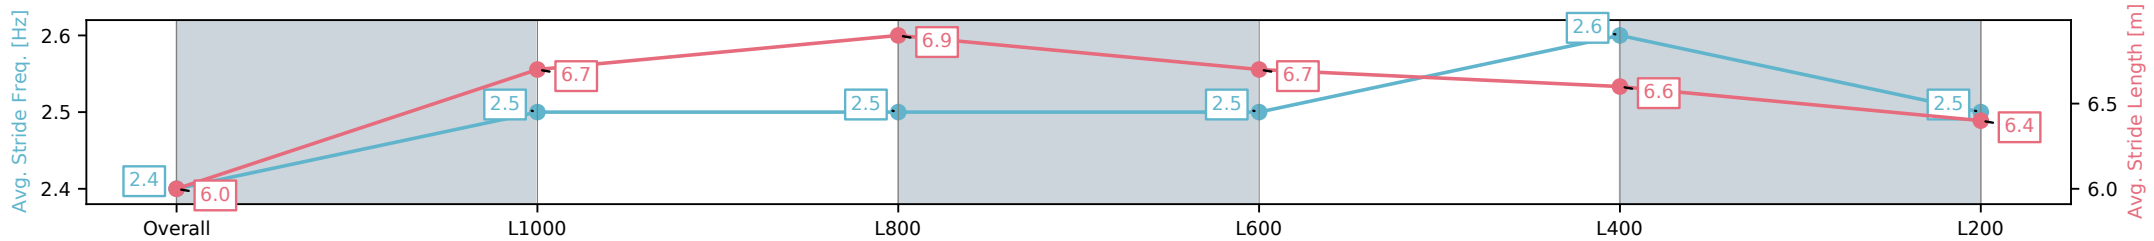

Section	Overall	L1000	L800	L600	L400	L200
Section Times	1:17.13 [12] (0:17.03)	1:00.10 [6] (0:11.84)	0:48.26 [7] (0:11.56)	0:36.69 [7] (0:12.05)	0:24.64 [11] (0:11.90)	0:12.74 [13] (0:12.74)
Average Speed [km/h]	52.9	61.0	62.4	59.9	60.8	56.5
Top Speed [km/h]	62.9	62.3	64.3	61.9	61.6	60.2
Avg. Dist. to Rail [m]	3.5	0.8	1.2	0.8	2.9	4.6
Avg. Stride Freq. [Hz]	2.4	2.5	2.5	2.5	2.6	2.5
Avg. Stride Length [m]	6.0	6.7	6.9	6.7	6.6	6.4