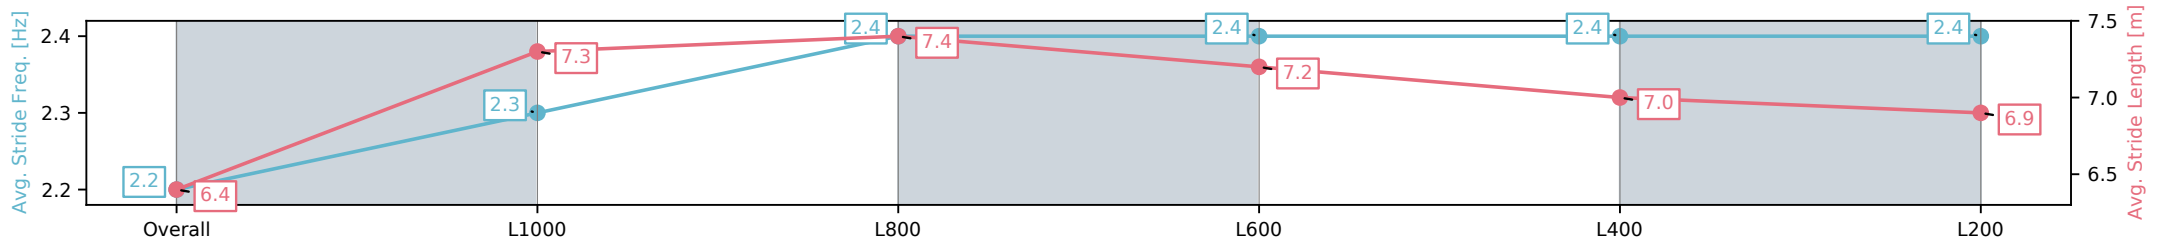

Section	Overall	L1000	L800	L600	L400	L200
Section Times	1:16.15 [5] (0:17.24)	0:58.91 [9] (0:11.85)	0:47.06 [10] (0:11.48)	0:35.58 [10] (0:11.61)	0:23.97 [6] (0:11.70)	0:12.27 [6] (0:12.27)
Average Speed [km/h]	52.2	61.0	63.1	62.4	61.6	58.6
Top Speed [km/h]	62.3	62.5	64.5	64.6	63.4	62.2
Avg. Dist. to Rail [m]	3.2	1.2	2.2	1.0	1.3	5.9
Avg. Stride Freq. [Hz]	2.2	2.3	2.4	2.4	2.4	2.4
Avg. Stride Length [m]	6.4	7.3	7.4	7.2	7.0	6.9