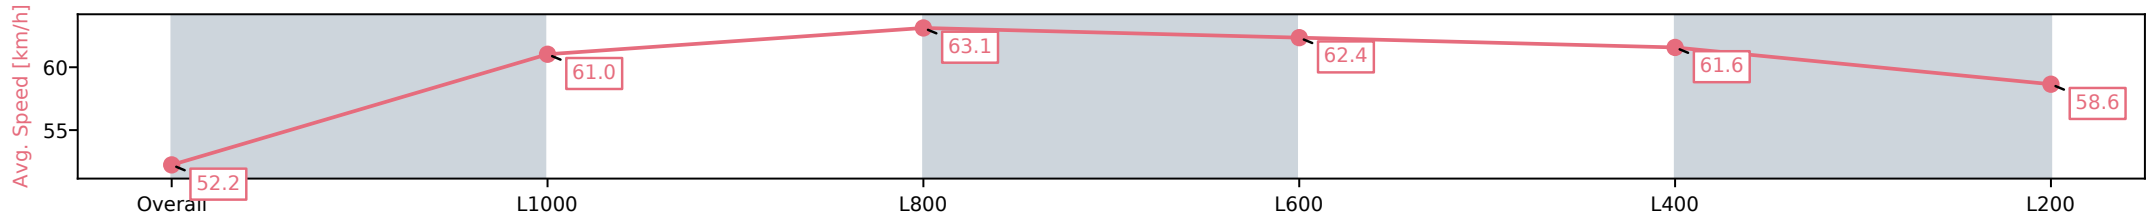

Section	Overall	L1000	L800	L600	L400	L200
Section Times	1:16.15 [5] (0:17.24)	0:58.91 [9] (0:11.85)	0:47.06 [10] (0:11.48)	0:35.58 [10] (0:11.61)	0:23.97 [6] (0:11.70)	0:12.27 [6] (0:12.27)
Average Speed [km/h]	52.2	61.0	63.1	62.4	61.6	58.6
Top Speed [km/h]	62.3	62.5	64.5	64.6	63.4	62.2
Avg. Dist. to Rail [m]	3.2	1.2	2.2	1.0	1.3	5.9
Avg. Stride Freq. [Hz]	2.2	2.3	2.4	2.4	2.4	2.4
Avg. Stride Length [m]	6.4	7.3	7.4	7.2	7.0	6.9