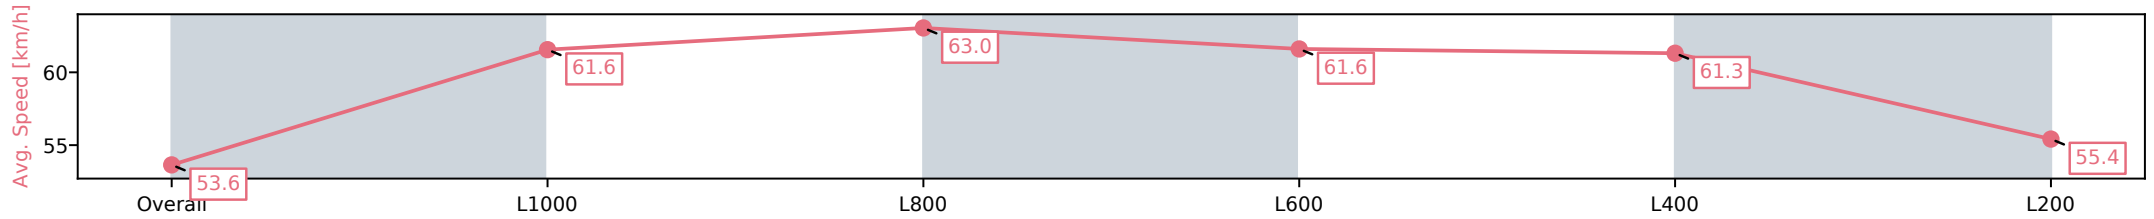

Section	Overall	L1000	L800	L600	L400	L200
Section Times	1:17.06 [11] (0:16.79)	1:00.27 [5] (0:11.88)	0:48.39 [5] (0:11.54)	0:36.85 [5] (0:11.96)	0:24.89 [5] (0:11.90)	0:12.99 [9] (0:12.99)
Average Speed [km/h]	53.6	61.6	63.0	61.6	61.3	55.4
Top Speed [km/h]	64.0	62.7	64.0	62.7	62.9	59.0
Avg. Dist. to Rail [m]	6.8	3.0	3.9	4.4	6.5	9.1
Avg. Stride Freq. [Hz]	2.3	2.4	2.4	2.4	2.4	2.3
Avg. Stride Length [m]	6.3	7.0	7.0	7.2	6.9	6.7