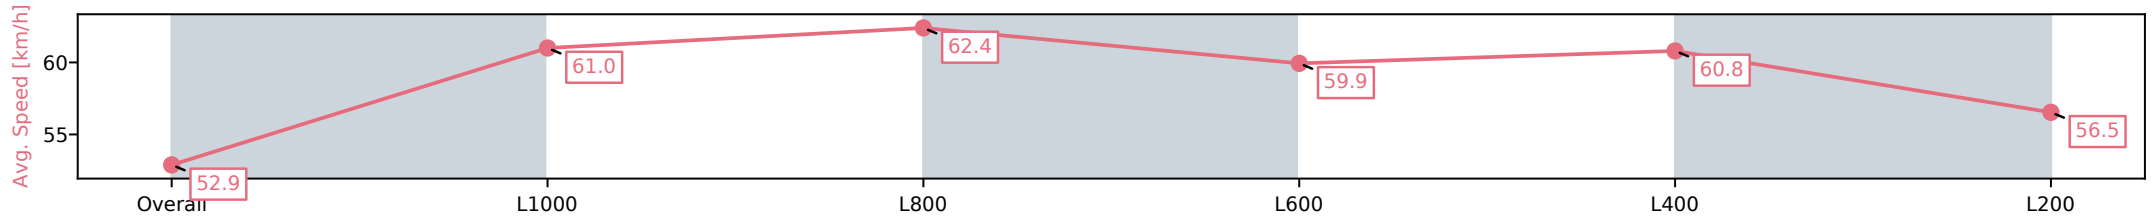

Section	Overall	L1000	L800	L600	L400	L200
Section Times	1:17.13 [12] (0:17.03)	1:00.10 [6] (0:11.84)	0:48.26 [7] (0:11.56)	0:36.69 [7] (0:12.05)	0:24.64 [11] (0:11.90)	0:12.74 [13] (0:12.74)
Average Speed [km/h]	52.9	61.0	62.4	59.9	60.8	56.5
Top Speed [km/h]	62.9	62.3	64.3	61.9	61.6	60.2
Avg. Dist. to Rail [m]	3.5	0.8	1.2	0.8	2.9	4.6
Avg. Stride Freq. [Hz]	2.4	2.5	2.5	2.5	2.6	2.5
Avg. Stride Length [m]	6.0	6.7	6.9	6.7	6.6	6.4