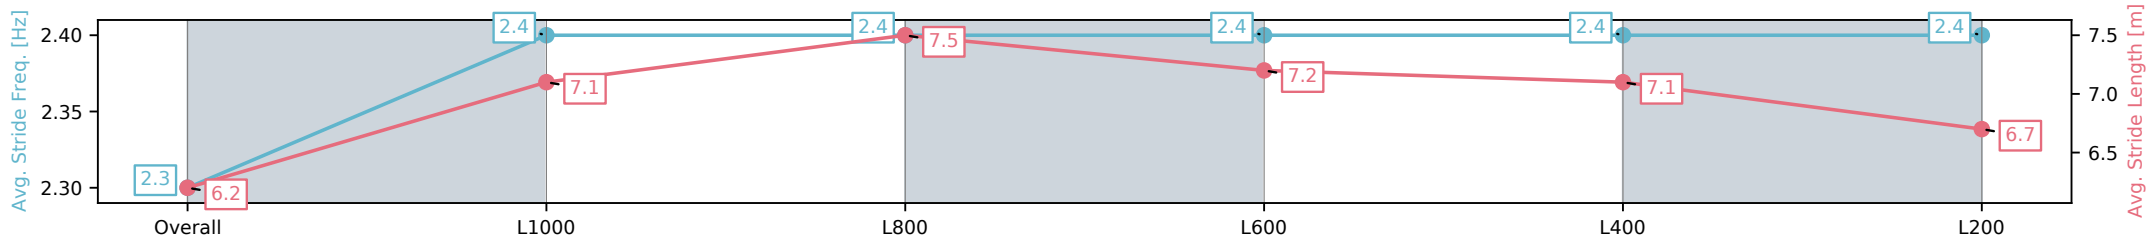

Section	Overall	L1000	L800	L600	L400	L200
Section Times	1:16.31 [7] (0:17.08)	0:59.23 [7] (0:11.93)	0:47.30 [8] (0:11.53)	0:35.77 [9] (0:11.84)	0:23.93 [9] (0:11.66)	0:12.27 [8] (0:12.27)
Average Speed [km/h]	52.8	60.8	62.9	61.9	62.3	58.7
Top Speed [km/h]	63.0	62.5	64.1	64.1	63.5	62.0
Avg. Dist. to Rail [m]	4.6	1.8	3.3	3.1	5.6	8.9
Avg. Stride Freq. [Hz]	2.3	2.4	2.4	2.4	2.4	2.4
Avg. Stride Length [m]	6.2	7.1	7.5	7.2	7.1	6.7