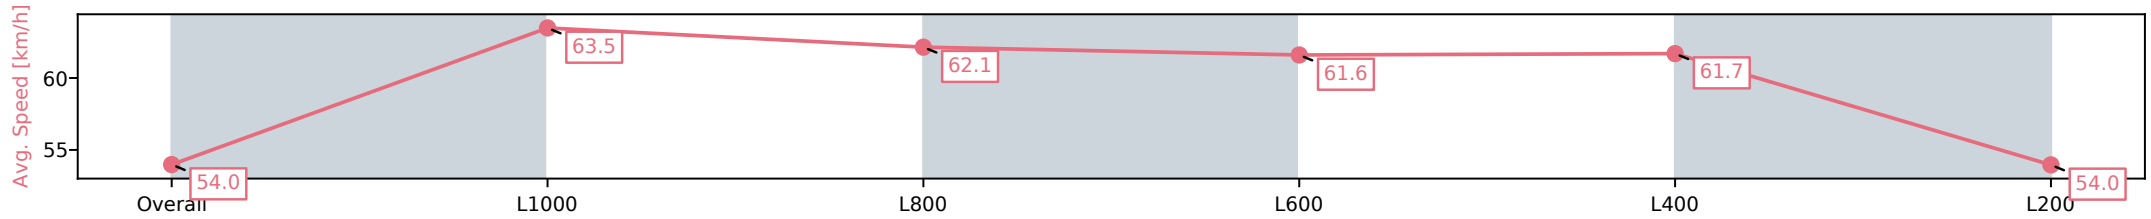

Section	Overall	L1000	L800	L600	L400	L200
Section Times	1:16.92 [10] (0:16.71)	1:00.21 [2] (0:11.49)	0:48.72 [2] (0:11.65)	0:37.07 [1] (0:11.92)	0:25.15 [3] (0:11.79)	0:13.36 [3] (0:13.36)
Average Speed [km/h]	54.0	63.5	62.1	61.6	61.7	54.0
Top Speed [km/h]	66.7	65.3	63.8	64.8	63.8	57.7
Avg. Dist. to Rail [m]	11.1	2.5	2.3	3.6	5.7	9.0
Avg. Stride Freq. [Hz]	2.5	2.6	2.5	2.6	2.6	2.4
Avg. Stride Length [m]	6.0	6.9	6.9	6.6	6.4	6.3