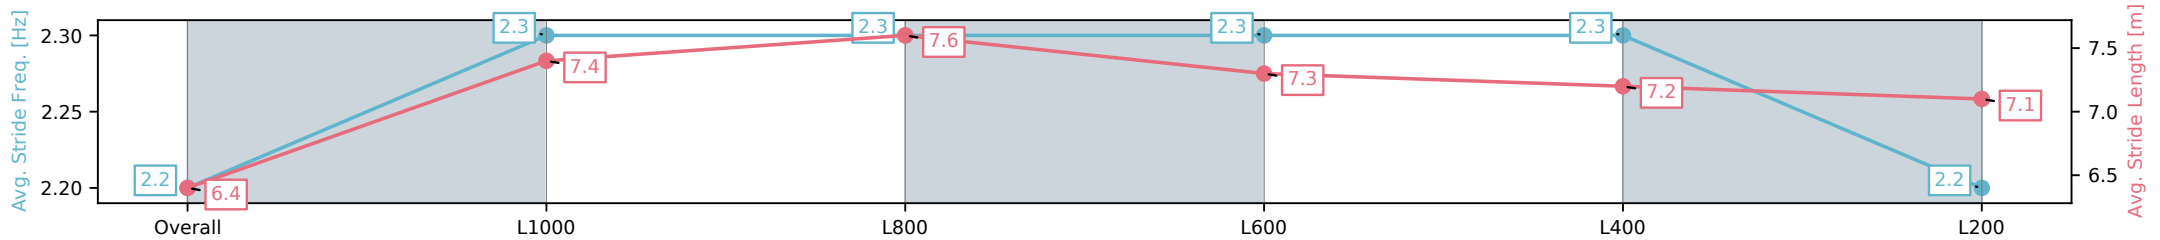

Section	Overall	L1000	L800	L600	L400	L200
Section Times	1:16.75 [9] (0:17.62)	0:59.13 [14] (0:11.72)	0:47.41 [12] (0:11.39)	0:36.02 [12] (0:11.77)	0:24.25 [12] (0:11.82)	0:12.43 [11] (0:12.43)
Average Speed [km/h]	51.1	61.5	63.9	62.0	61.3	58.0
Top Speed [km/h]	64.2	63.2	65.7	63.0	61.8	61.3
Avg. Dist. to Rail [m]	7.2	0.7	3.1	2.6	3.1	4.6
Avg. Stride Freq. [Hz]	2.2	2.3	2.3	2.3	2.3	2.2
Avg. Stride Length [m]	6.4	7.4	7.6	7.3	7.2	7.1