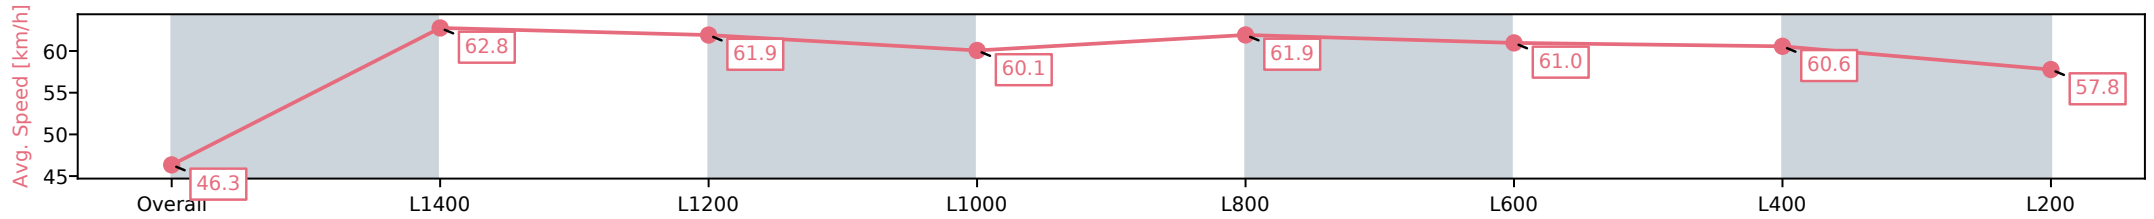

Morphettville Parks SA - Professional

Race 7: Hahn Handicap - 1550m

28 September 2024 - 4:09PM

Track Rating: Good 4, Weather: Fine, Rail Position: +3m 1000m-W/
Post, True Remainder

Section	Overall	L1400	L1200	L1000	L800	L600	L400	L200
Section Times	1:35.15 [5] (0:11.65)	1:23.50 [3] (0:11.50)	1:12.00 [2] (0:11.83)	1:00.17 [2] (0:12.04)	0:48.13 [2] (0:11.73)	0:36.40 [2] (0:12.07)	0:24.33 [2] (0:11.97)	0:12.36 [5] (0:12.36)
Average Speed [km/h]	46.3	62.8	61.9	60.1	61.9	61.0	60.6	57.8
Top Speed [km/h]	62.2	63.4	63.1	61.1	62.2	61.7	61.2	60.1
Avg. Dist. to Rail [m]	5.8	3.5	3.1	4.7	4.0	3.5	5.6	7.6
Avg. Stride Freq. [Hz]	2.3	2.4	2.4	2.3	2.4	2.4	2.3	2.3
Avg. Stride Length [m]	5.6	7.2	7.2	7.0	7.1	7.1	7.1	6.9