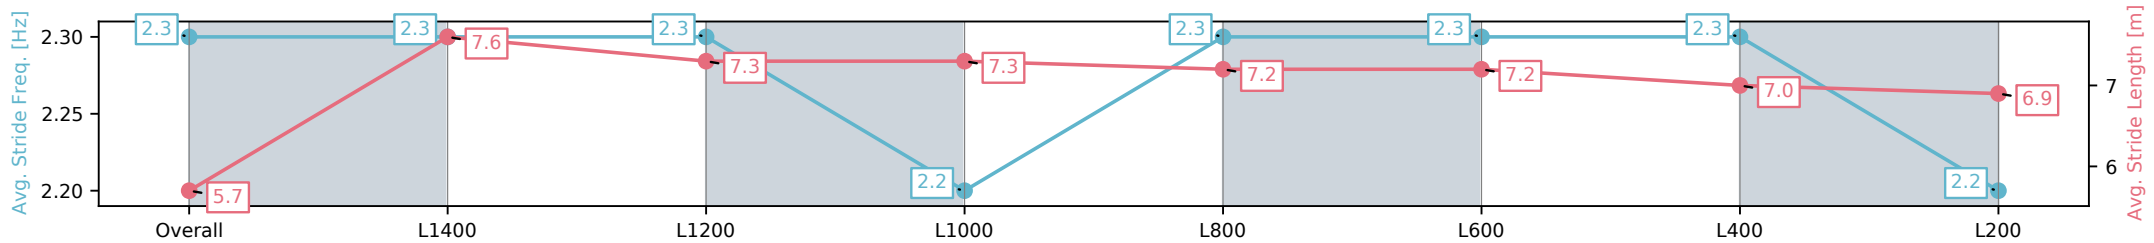

Morphettville Parks SA - Professional

Race 7: Hahn Handicap - 1550m

28 September 2024 - 4:09PM

Track Rating: Good 4, Weather: Fine, Rail Position: +3m 1000m-W/
Post, True Remainder

Section	Overall	L1400	L1200	L1000	L800	L600	L400	L200
Section Times	1:35.22 [6] (0:11.59)	1:23.63 [1] (0:11.39)	1:12.24 [1] (0:11.78)	1:00.46 [1] (0:12.03)	0:48.43 [1] (0:11.89)	0:36.54 [1] (0:11.87)	0:24.67 [1] (0:12.07)	0:12.60 [2] (0:12.60)
Average Speed [km/h]	46.7	63.4	61.8	60.1	61.0	61.7	60.0	56.6
Top Speed [km/h]	64.3	65.2	63.7	61.3	62.2	62.3	61.1	58.9
Avg. Dist. to Rail [m]	8.9	3.1	2.1	3.9	3.1	2.8	5.1	6.5
Avg. Stride Freq. [Hz]	2.3	2.3	2.3	2.2	2.3	2.3	2.3	2.2
Avg. Stride Length [m]	5.7	7.6	7.3	7.3	7.2	7.2	7.0	6.9