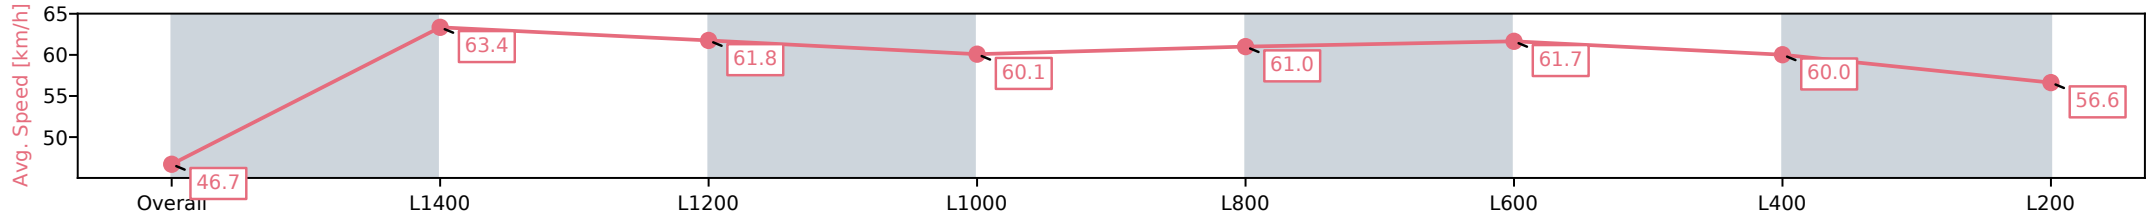

Morphettville Parks SA - Professional

Race 7: Hahn Handicap - 1550m

28 September 2024 - 4:09PM

Track Rating: Good 4, Weather: Fine, Rail Position: +3m 1000m-W/
Post, True Remainder

Section	Overall	L1400	L1200	L1000	L800	L600	L400	L200
Section Times	1:35.22 [6] (0:11.59)	1:23.63 [1] (0:11.39)	1:12.24 [1] (0:11.78)	1:00.46 [1] (0:12.03)	0:48.43 [1] (0:11.89)	0:36.54 [1] (0:11.87)	0:24.67 [1] (0:12.07)	0:12.60 [2] (0:12.60)
Average Speed [km/h]	46.7	63.4	61.8	60.1	61.0	61.7	60.0	56.6
Top Speed [km/h]	64.3	65.2	63.7	61.3	62.2	62.3	61.1	58.9
Avg. Dist. to Rail [m]	8.9	3.1	2.1	3.9	3.1	2.8	5.1	6.5
Avg. Stride Freq. [Hz]	2.3	2.3	2.3	2.2	2.3	2.3	2.3	2.2
Avg. Stride Length [m]	5.7	7.6	7.3	7.3	7.2	7.2	7.0	6.9