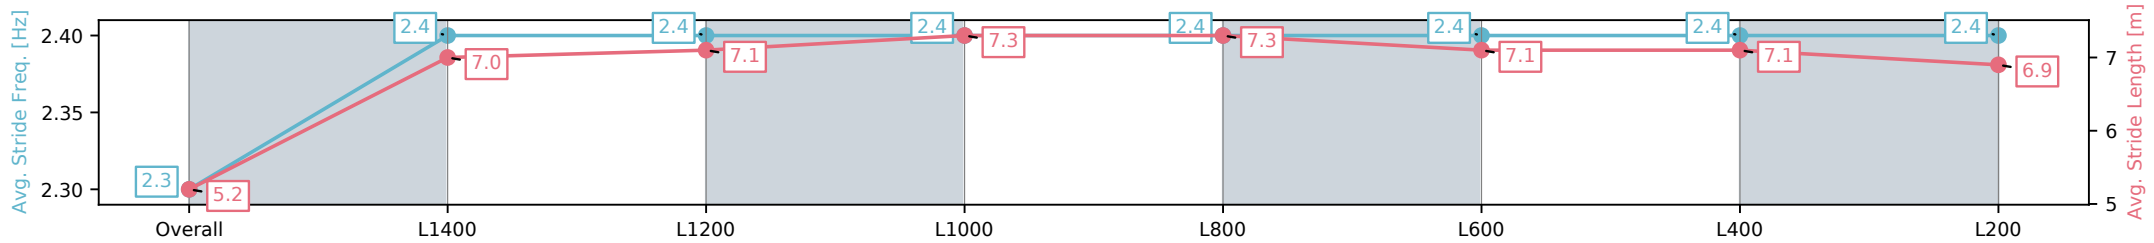

Race 7: Hahn Handicap - 1550m

28 September 2024 - 4:09PM

Track Rating: Good 4, Weather: Fine, Rail Position: +3m 1000m-W/
Post, True Remainder

Section	Overall	L1400	L1200	L1000	L800	L600	L400	L200
Section Times	1:34.69 [1] (0:12.49)	1:22.20 [10] (0:11.98)	1:10.22 [10] (0:12.12)	0:58.10 [10] (0:11.57)	0:46.52 [10] (0:11.22)	0:35.30 [8] (0:11.77)	0:23.53 [8] (0:11.71)	0:11.82 [6] (0:11.82)
Average Speed [km/h]	43.3	60.3	60.5	62.5	64.7	63.0	62.1	60.3
Top Speed [km/h]	60.0	61.0	61.5	64.5	65.4	64.5	63.5	63.4
Avg. Dist. to Rail [m]	7.3	3.5	3.2	4.5	4.2	4.6	6.5	8.1
Avg. Stride Freq. [Hz]	2.3	2.4	2.4	2.4	2.4	2.4	2.4	2.4
Avg. Stride Length [m]	5.2	7.0	7.1	7.3	7.3	7.1	7.1	6.9