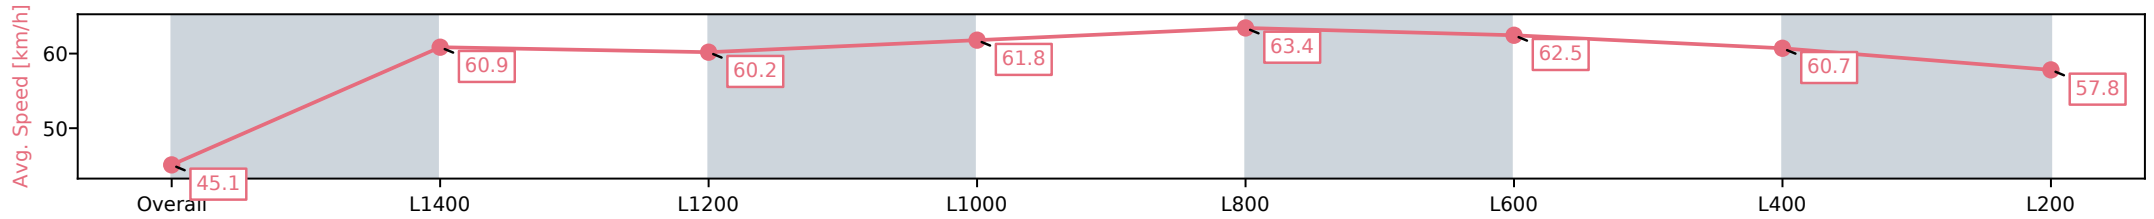

Morphettville Parks SA - Professional

Race 7: Hahn Handicap - 1550m

28 September 2024 - 4:09PM

Track Rating: Good 4, Weather: Fine, Rail Position: +3m 1000m-W/
Post, True Remainder

Section	Overall	L1400	L1200	L1000	L800	L600	L400	L200
Section Times	1:35.50 [7] (0:12.00)	1:23.50 [6] (0:11.85)	1:11.65 [7] (0:12.16)	0:59.49 [7] (0:11.71)	0:47.78 [7] (0:11.48)	0:36.30 [7] (0:11.94)	0:24.36 [7] (0:12.00)	0:12.36 [7] (0:12.36)
Average Speed [km/h]	45.1	60.9	60.2	61.8	63.4	62.5	60.7	57.8
Top Speed [km/h]	59.7	62.3	60.7	62.4	64.3	63.9	61.6	59.7
Avg. Dist. to Rail [m]	4.0	2.5	3.0	4.7	4.9	5.8	8.9	9.8
Avg. Stride Freq. [Hz]	2.3	2.4	2.3	2.3	2.4	2.4	2.4	2.3
Avg. Stride Length [m]	5.5	6.9	7.0	7.3	7.2	7.2	6.8	6.7