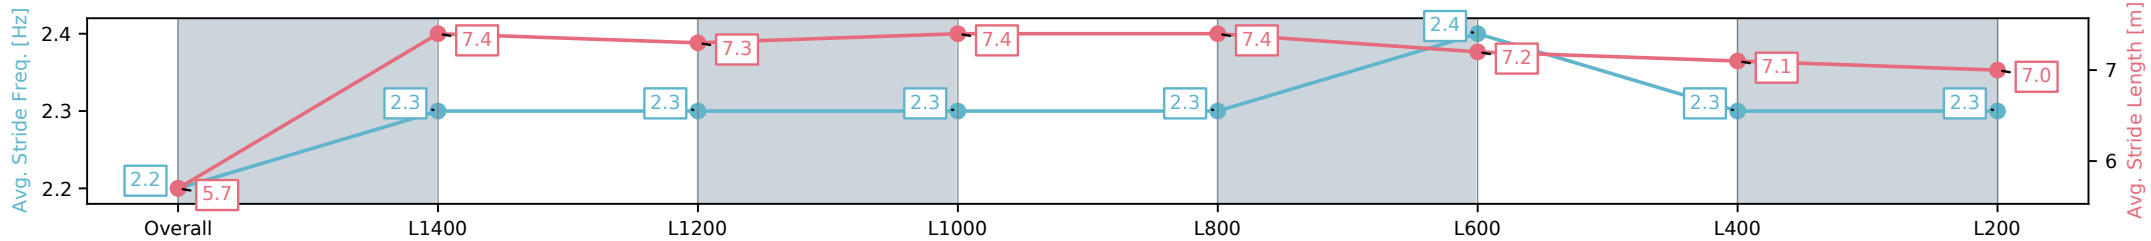

- [] Ranking at each section and finish
- :-:- No data available at this section
- NA No data available

Horse/Jockey Name	MAGNETIC EDGE/Sairyn Fawke
Finish Rank	8
Fastest Section Time (Section)	0:11.49 (L1400)
Top Speed [km/h] (Section)	64.5 (L1400)
Race State	Finished

Morphettville Parks SA - Professional

Race 7: Hahn Handicap - 1550m

28 September 2024 - 4:09PM

Track Rating: Good 4, Weather: Fine, Rail Position: +3m 1000m-W/
Post, True Remainder

Section	Overall	L1400	L1200	L1000	L800	L600	L400	L200
Section Times	1:35.75 [8] (0:12.02)	1:23.73 [7] (0:11.49)	1:12.24 [4] (0:11.87)	1:00.37 [4] (0:11.85)	0:48.52 [3] (0:11.74)	0:36.78 [4] (0:12.11)	0:24.67 [6] (0:12.20)	0:12.47 [8] (0:12.47)
Average Speed [km/h]	44.9	62.7	60.9	61.0	61.8	60.6	59.2	57.2
Top Speed [km/h]	62.7	64.5	61.6	61.7	62.9	62.9	60.1	59.6
Avg. Dist. to Rail [m]	3.6	0.7	1.1	4.4	3.9	3.0	3.9	7.1
Avg. Stride Freq. [Hz]	2.2	2.3	2.3	2.3	2.3	2.4	2.3	2.3
Avg. Stride Length [m]	5.7	7.4	7.3	7.4	7.4	7.2	7.1	7.0