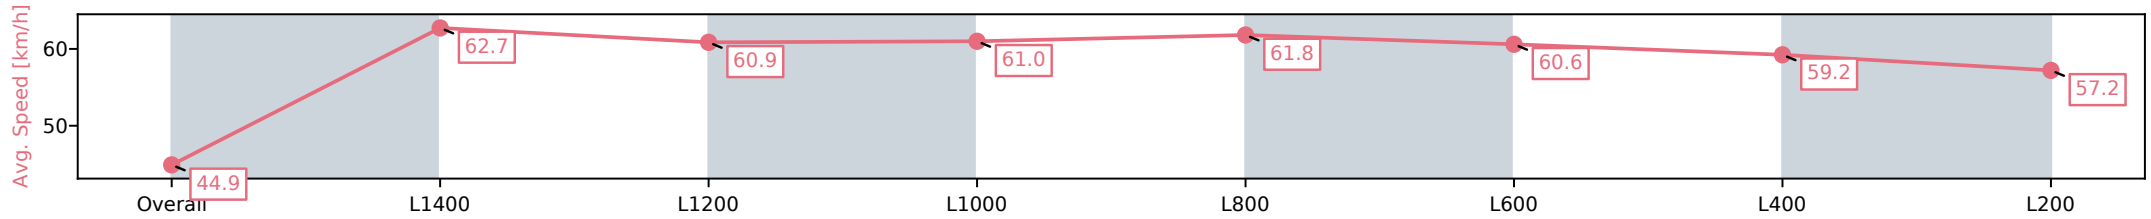

- [] Ranking at each section and finish
- :-:- No data available at this section
- NA No data available

Horse/Jockey Name	MAGNETIC EDGE/Sairyn Fawke
Finish Rank	8
Fastest Section Time (Section)	0:11.49 (L1400)
Top Speed [km/h] (Section)	64.5 (L1400)
Race State	Finished

Morphettville Parks SA - Professional

Race 7: Hahn Handicap - 1550m

28 September 2024 - 4:09PM

Track Rating: Good 4, Weather: Fine, Rail Position: +3m 1000m-W/
Post, True Remainder

Section	Overall	L1400	L1200	L1000	L800	L600	L400	L200
Section Times	1:35.75 [8] (0:12.02)	1:23.73 [7] (0:11.49)	1:12.24 [4] (0:11.87)	1:00.37 [4] (0:11.85)	0:48.52 [3] (0:11.74)	0:36.78 [4] (0:12.11)	0:24.67 [6] (0:12.20)	0:12.47 [8] (0:12.47)
Average Speed [km/h]	44.9	62.7	60.9	61.0	61.8	60.6	59.2	57.2
Top Speed [km/h]	62.7	64.5	61.6	61.7	62.9	62.9	60.1	59.6
Avg. Dist. to Rail [m]	3.6	0.7	1.1	4.4	3.9	3.0	3.9	7.1
Avg. Stride Freq. [Hz]	2.2	2.3	2.3	2.3	2.3	2.4	2.3	2.3
Avg. Stride Length [m]	5.7	7.4	7.3	7.4	7.4	7.2	7.1	7.0