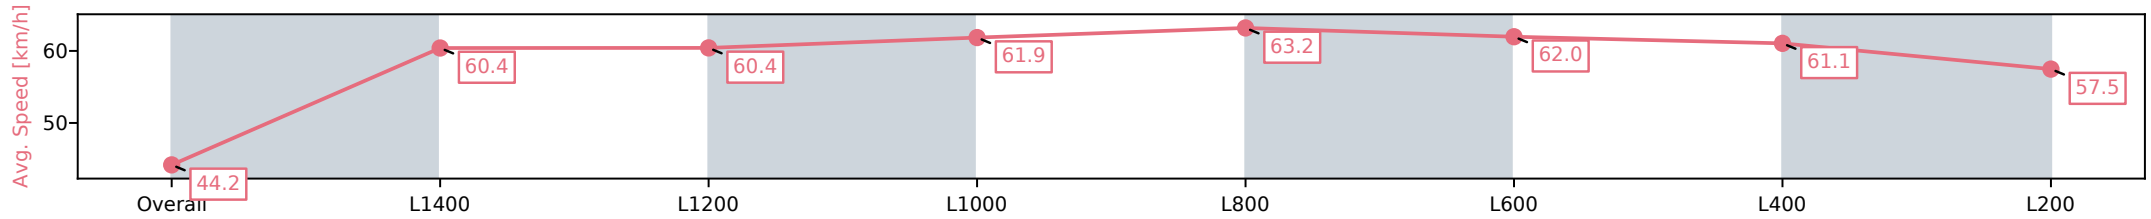

Morphettville Parks SA - Professional

Race 7: Hahn Handicap - 1550m

28 September 2024 - 4:09PM

Track Rating: Good 4, Weather: Fine, Rail Position: +3m 1000m-W/
Post, True Remainder

Section	Overall	L1400	L1200	L1000	L800	L600	L400	L200
Section Times	1:35.90 [9] (0:12.25)	1:23.65 [8] (0:11.95)	1:11.70 [9] (0:12.12)	0:59.58 [9] (0:11.69)	0:47.89 [9] (0:11.53)	0:36.36 [10] (0:12.03)	0:24.33 [10] (0:11.94)	0:12.39 [9] (0:12.39)
Average Speed [km/h]	44.2	60.4	60.4	61.9	63.2	62.0	61.1	57.5
Top Speed [km/h]	61.4	61.0	60.8	62.8	63.7	62.4	61.6	60.3
Avg. Dist. to Rail [m]	5.6	2.7	3.0	4.6	5.1	5.6	8.3	9.6
Avg. Stride Freq. [Hz]	2.4	2.5	2.5	2.4	2.4	2.5	2.5	2.4
Avg. Stride Length [m]	5.1	6.5	6.5	6.8	7.0	6.7	6.8	6.6