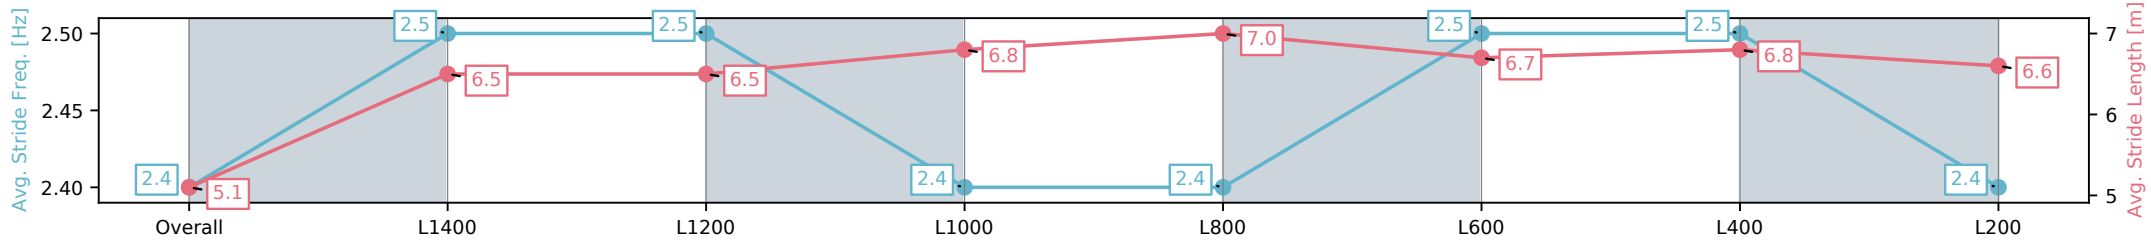

Morphettville Parks SA - Professional

Race 7: Hahn Handicap - 1550m

28 September 2024 - 4:09PM

Track Rating: Good 4, Weather: Fine, Rail Position: +3m 1000m-W/
Post, True Remainder

Section	Overall	L1400	L1200	L1000	L800	L600	L400	L200
Section Times	1:35.90 [9] (0:12.25)	1:23.65 [8] (0:11.95)	1:11.70 [9] (0:12.12)	0:59.58 [9] (0:11.69)	0:47.89 [9] (0:11.53)	0:36.36 [10] (0:12.03)	0:24.33 [10] (0:11.94)	0:12.39 [9] (0:12.39)
Average Speed [km/h]	44.2	60.4	60.4	61.9	63.2	62.0	61.1	57.5
Top Speed [km/h]	61.4	61.0	60.8	62.8	63.7	62.4	61.6	60.3
Avg. Dist. to Rail [m]	5.6	2.7	3.0	4.6	5.1	5.6	8.3	9.6
Avg. Stride Freq. [Hz]	2.4	2.5	2.5	2.4	2.4	2.5	2.5	2.4
Avg. Stride Length [m]	5.1	6.5	6.5	6.8	7.0	6.7	6.8	6.6

- [] Ranking at each section and finish
- :-:- No data available at this section
- NA No data available

Horse/Jockey Name	PUDDING/Jake Toeroek
Finish Rank	10
Fastest Section Time (Section)	0:11.57 (L1400)
Top Speed [km/h] (Section)	65.3 (L1400)
Race State	Finished