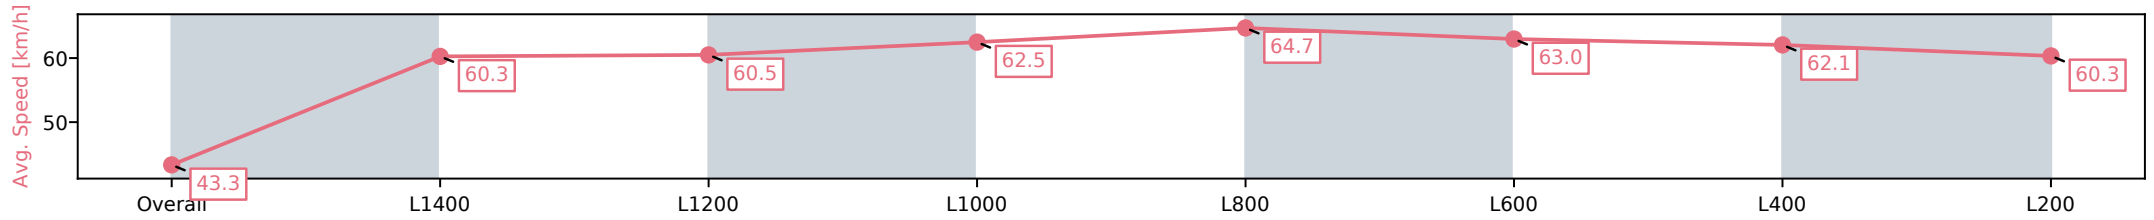

Horse/Jockey Name	TEST THE LAW/Jacob Opperman
Finish Rank	1
Fastest Section Time (Section)	0:11.22 (L800)
Top Speed [km/h] (Section)	65.4 (L800)
Race State	Finished

Morphettville Parks SA - Professional

Race 7: Hahn Handicap - 1550m

28 September 2024 - 4:09PM

Track Rating: Good 4, Weather: Fine, Rail Position: +3m 1000m-W/
Post, True Remainder

Section	Overall	L1400	L1200	L1000	L800	L600	L400	L200
Section Times	1:34.69 [1] (0:12.49)	1:22.20 [10] (0:11.98)	1:10.22 [10] (0:12.12)	0:58.10 [10] (0:11.57)	0:46.52 [10] (0:11.22)	0:35.30 [8] (0:11.77)	0:23.53 [8] (0:11.71)	0:11.82 [6] (0:11.82)
Average Speed [km/h]	43.3	60.3	60.5	62.5	64.7	63.0	62.1	60.3
Top Speed [km/h]	60.0	61.0	61.5	64.5	65.4	64.5	63.5	63.4
Avg. Dist. to Rail [m]	7.3	3.5	3.2	4.5	4.2	4.6	6.5	8.1
Avg. Stride Freq. [Hz]	2.3	2.4	2.4	2.4	2.4	2.4	2.4	2.4
Avg. Stride Length [m]	5.2	7.0	7.1	7.3	7.3	7.1	7.1	6.9

- [ ] Ranking at each section and finish
- -:-:- No data available at this section
- NA No data available