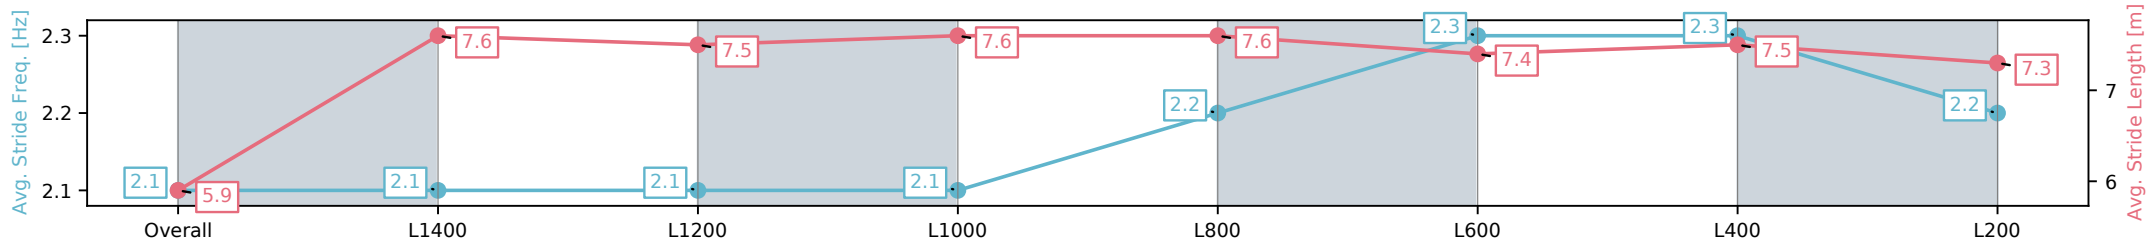

Morphettville Parks SA - Professional

Race 7: Hahn Handicap - 1550m

28 September 2024 - 4:09PM

Track Rating: Good 4, Weather: Fine, Rail Position: +3m 1000m-W/ Post, True Remainder

Section	Overall	L1400	L1200	L1000	L800	L600	L400	L200
Section Times	1:35.12 [4] (0:11.96)	1:23.16 [5] (0:11.80)	1:11.36 [6] (0:12.03)	0:59.33 [6] (0:11.78)	0:47.55 [6] (0:11.62)	0:35.93 [6] (0:11.77)	0:24.16 [4] (0:11.81)	0:12.35 [4] (0:12.35)
Average Speed [km/h]	45.7	61.0	60.7	61.2	62.5	62.5	61.3	57.8
Top Speed [km/h]	60.0	62.3	61.1	61.8	63.4	63.4	62.0	60.6
Avg. Dist. to Rail [m]	2.4	1.5	2.0	3.6	3.4	3.7	4.3	5.1
Avg. Stride Freq. [Hz]	2.1	2.1	2.1	2.1	2.2	2.3	2.3	2.2
Avg. Stride Length [m]	5.9	7.6	7.5	7.6	7.6	7.4	7.5	7.3