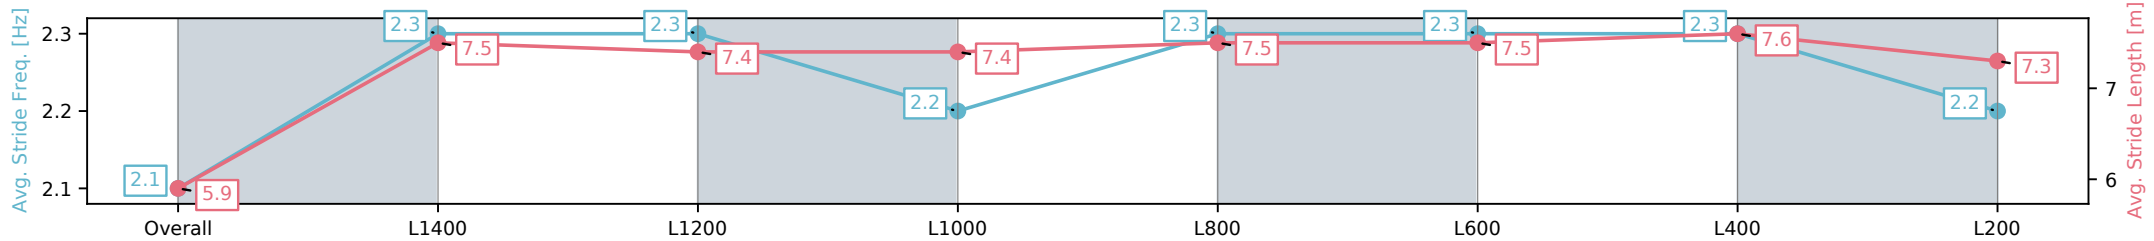

Morphettville Parks SA - Professional

Race 7: Hahn Handicap - 1550m

28 September 2024 - 4:09PM

Track Rating: Good 4, Weather: Fine, Rail Position: +3m 1000m-W/
Post, True Remainder

Section	Overall	L1400	L1200	L1000	L800	L600	L400	L200
Section Times	1:34.91 [3] (0:11.95)	1:22.96 [4] (0:11.68)	1:11.28 [5] (0:12.11)	0:59.17 [5] (0:11.72)	0:47.45 [5] (0:11.55)	0:35.90 [5] (0:11.98)	0:23.92 [5] (0:11.73)	0:12.19 [3] (0:12.19)
Average Speed [km/h]	45.2	61.8	60.3	61.6	63.1	62.6	62.0	58.6
Top Speed [km/h]	62.2	62.4	60.9	62.3	63.9	63.7	62.9	60.9
Avg. Dist. to Rail [m]	7.2	2.8	2.3	5.0	5.4	6.3	8.6	10.1
Avg. Stride Freq. [Hz]	2.1	2.3	2.3	2.2	2.3	2.3	2.3	2.2
Avg. Stride Length [m]	5.9	7.5	7.4	7.4	7.5	7.5	7.6	7.3

- [] Ranking at each section and finish
- :-:- No data available at this section
- NA No data available

Horse/Jockey Name	JACK THE LAD/Ben Price
Finish Rank	4
Fastest Section Time (Section)	0:11.62 (L800)
Top Speed [km/h] (Section)	63.4 (L800)
Race State	Finished