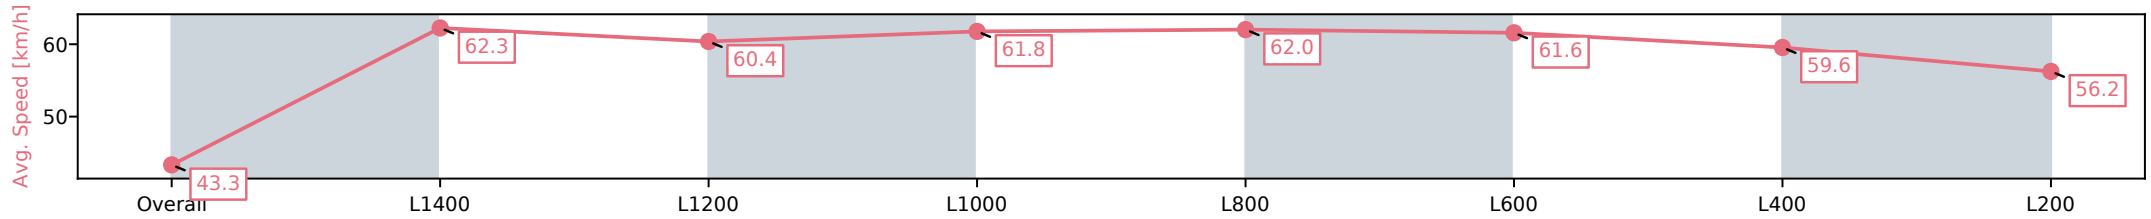

Morphettville Parks SA - Professional

Race 7: Hahn Handicap - 1550m

28 September 2024 - 4:09PM

Track Rating: Good 4, Weather: Fine, Rail Position: +3m 1000m-W/
Post, True Remainder

Section	Overall	L1400	L1200	L1000	L800	L600	L400	L200
Section Times	1:36.22 [10] (0:12.47)	1:23.75 [9] (0:11.57)	1:12.17 [8] (0:12.04)	1:00.13 [8] (0:11.70)	0:48.43 [8] (0:11.67)	0:36.76 [9] (0:11.92)	0:24.84 [9] (0:12.14)	0:12.70 [10] (0:12.70)
Average Speed [km/h]	43.3	62.3	60.4	61.8	62.0	61.6	59.6	56.2
Top Speed [km/h]	61.5	65.3	60.9	62.2	62.5	62.6	62.5	58.6
Avg. Dist. to Rail [m]	5.1	1.2	1.8	3.3	3.0	2.9	4.6	5.6
Avg. Stride Freq. [Hz]	2.1	2.3	2.2	2.3	2.3	2.3	2.3	2.2
Avg. Stride Length [m]	5.7	7.2	7.3	7.5	7.4	7.3	6.9	6.8