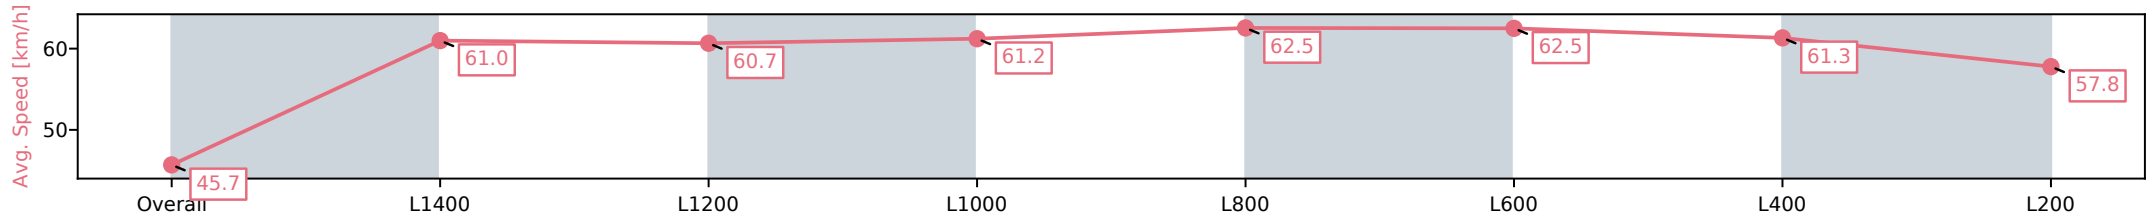

Morphettville Parks SA - Professional

Race 7: Hahn Handicap - 1550m

28 September 2024 - 4:09PM

Track Rating: Good 4, Weather: Fine, Rail Position: +3m 1000m-W/ Post, True Remainder

Section	Overall	L1400	L1200	L1000	L800	L600	L400	L200
Section Times	1:35.12 [4] (0:11.96)	1:23.16 [5] (0:11.80)	1:11.36 [6] (0:12.03)	0:59.33 [6] (0:11.78)	0:47.55 [6] (0:11.62)	0:35.93 [6] (0:11.77)	0:24.16 [4] (0:11.81)	0:12.35 [4] (0:12.35)
Average Speed [km/h]	45.7	61.0	60.7	61.2	62.5	62.5	61.3	57.8
Top Speed [km/h]	60.0	62.3	61.1	61.8	63.4	63.4	62.0	60.6
Avg. Dist. to Rail [m]	2.4	1.5	2.0	3.6	3.4	3.7	4.3	5.1
Avg. Stride Freq. [Hz]	2.1	2.1	2.1	2.1	2.2	2.3	2.3	2.2
Avg. Stride Length [m]	5.9	7.6	7.5	7.6	7.6	7.4	7.5	7.3