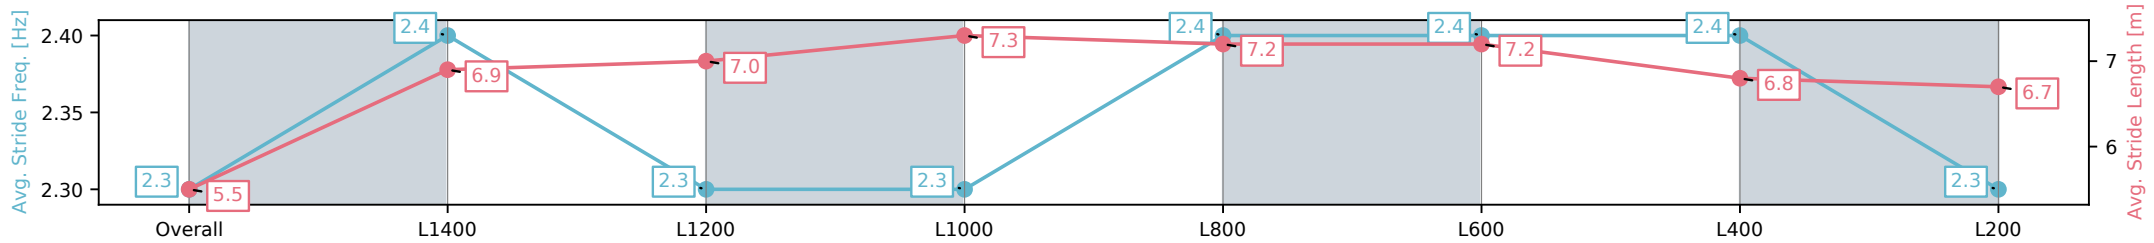

Morphettville Parks SA - Professional

Race 7: Hahn Handicap - 1550m

28 September 2024 - 4:09PM

Track Rating: Good 4, Weather: Fine, Rail Position: +3m 1000m-W/
Post, True Remainder

Section	Overall	L1400	L1200	L1000	L800	L600	L400	L200
Section Times	1:35.50 [7] (0:12.00)	1:23.50 [6] (0:11.85)	1:11.65 [7] (0:12.16)	0:59.49 [7] (0:11.71)	0:47.78 [7] (0:11.48)	0:36.30 [7] (0:11.94)	0:24.36 [7] (0:12.00)	0:12.36 [7] (0:12.36)
Average Speed [km/h]	45.1	60.9	60.2	61.8	63.4	62.5	60.7	57.8
Top Speed [km/h]	59.7	62.3	60.7	62.4	64.3	63.9	61.6	59.7
Avg. Dist. to Rail [m]	4.0	2.5	3.0	4.7	4.9	5.8	8.9	9.8
Avg. Stride Freq. [Hz]	2.3	2.4	2.3	2.3	2.4	2.4	2.4	2.3
Avg. Stride Length [m]	5.5	6.9	7.0	7.3	7.2	7.2	6.8	6.7

- [] Ranking at each section and finish
- :-:- No data available at this section
- NA No data available

Horse/Jockey Name	MAGNETIC EDGE/Sairyn Fawke
Finish Rank	8
Fastest Section Time (Section)	0:11.49 (L1400)
Top Speed [km/h] (Section)	64.5 (L1400)
Race State	Finished