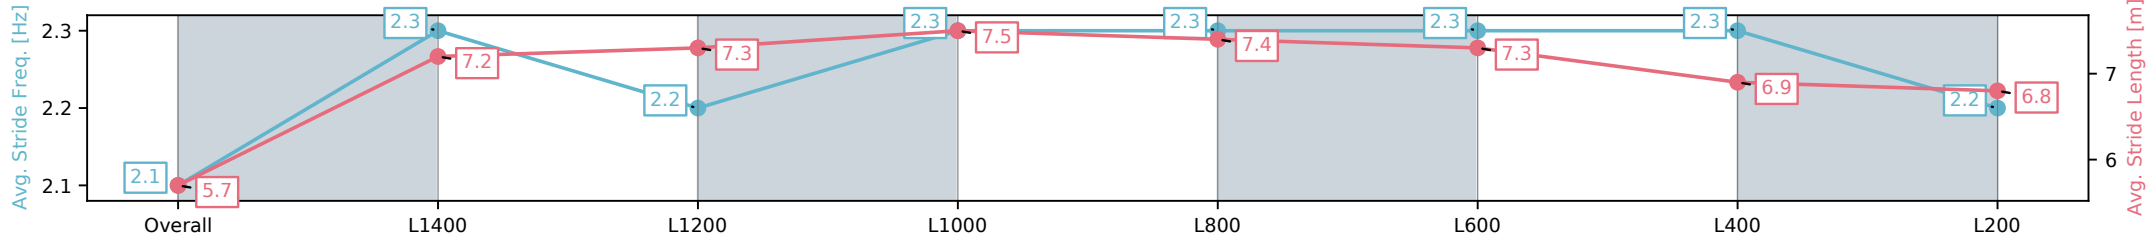

- [] Ranking at each section and finish
- :-:- No data available at this section
- NA No data available

Horse/Jockey Name	PUDDING/Jake Toeroek
Finish Rank	10
Fastest Section Time (Section)	0:11.57 (L1400)
Top Speed [km/h] (Section)	65.3 (L1400)
Race State	Finished

Morphettville Parks SA - Professional

Race 7: Hahn Handicap - 1550m

28 September 2024 - 4:09PM

Track Rating: Good 4, Weather: Fine, Rail Position: +3m 1000m-W/
Post, True Remainder

Section	Overall	L1400	L1200	L1000	L800	L600	L400	L200
Section Times	1:36.22 [10] (0:12.47)	1:23.75 [9] (0:11.57)	1:12.17 [8] (0:12.04)	1:00.13 [8] (0:11.70)	0:48.43 [8] (0:11.67)	0:36.76 [9] (0:11.92)	0:24.84 [9] (0:12.14)	0:12.70 [10] (0:12.70)
Average Speed [km/h]	43.3	62.3	60.4	61.8	62.0	61.6	59.6	56.2
Top Speed [km/h]	61.5	65.3	60.9	62.2	62.5	62.6	62.5	58.6
Avg. Dist. to Rail [m]	5.1	1.2	1.8	3.3	3.0	2.9	4.6	5.6
Avg. Stride Freq. [Hz]	2.1	2.3	2.2	2.3	2.3	2.3	2.3	2.2
Avg. Stride Length [m]	5.7	7.2	7.3	7.5	7.4	7.3	6.9	6.8

- [] Ranking at each section and finish
- :-:- No data available at this section
- NA No data available