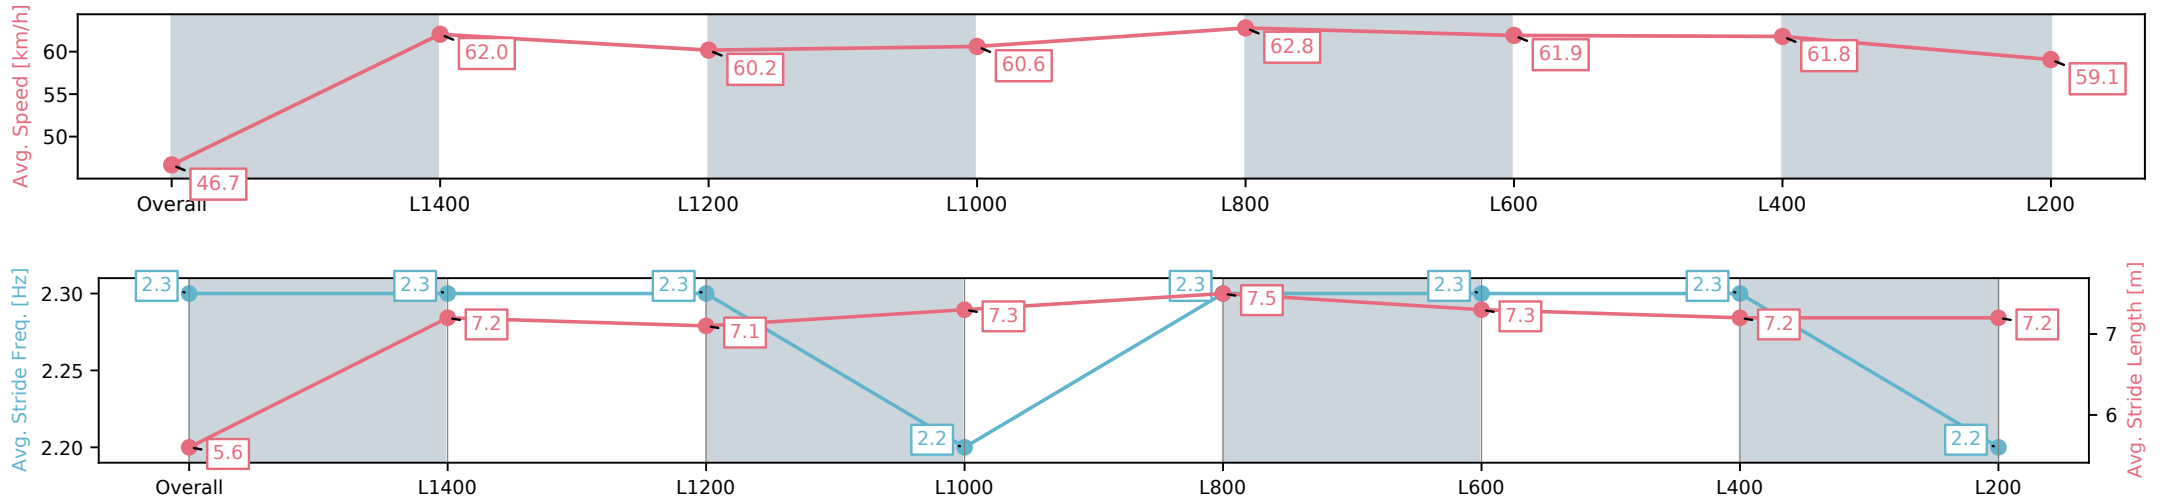

Morphettville Parks SA - Professional

Race 7: Hahn Handicap - 1550m

28 September 2024 - 4:09PM

Track Rating: Good 4, Weather: Fine, Rail Position: +3m 1000m-W/
Post, True Remainder

Section	Overall	L1400	L1200	L1000	L800	L600	L400	L200
Section Times	1:34.72 [2] (0:11.59)	1:23.13 [2] (0:11.63)	1:11.50 [3] (0:12.15)	0:59.35 [3] (0:11.97)	0:47.38 [4] (0:11.56)	0:35.81 [3] (0:11.95)	0:23.86 [3] (0:11.76)	0:12.10 [1] (0:12.10)
Average Speed [km/h]	46.7	62.0	60.2	60.6	62.8	61.9	61.8	59.1
Top Speed [km/h]	62.9	63.8	61.9	62.0	63.9	62.9	62.1	61.5
Avg. Dist. to Rail [m]	3.9	2.5	3.0	4.6	4.4	4.5	7.1	9.2
Avg. Stride Freq. [Hz]	2.3	2.3	2.3	2.2	2.3	2.3	2.3	2.2
Avg. Stride Length [m]	5.6	7.2	7.1	7.3	7.5	7.3	7.2	7.2

[] Ranking at each section and finish
 -:-:- No data available at this section
 NA No data available

Horse/Jockey Name	RIVERPLATE/Tatum Bull
Finish Rank	3
Fastest Section Time (Section)	0:11.55 (L800)
Top Speed [km/h] (Section)	63.9 (L800)
Race State	Finished