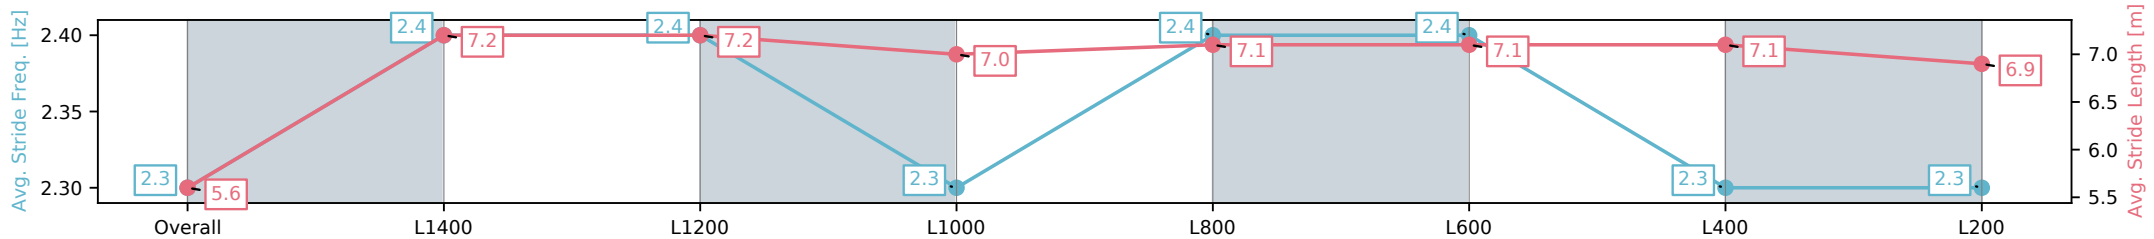

Morphettville Parks SA - Professional

Race 7: Hahn Handicap - 1550m

28 September 2024 - 4:09PM

Track Rating: Good 4, Weather: Fine, Rail Position: +3m 1000m-W/
Post, True Remainder

Section	Overall	L1400	L1200	L1000	L800	L600	L400	L200
Section Times	1:35.15 [5] (0:11.65)	1:23.50 [3] (0:11.50)	1:12.00 [2] (0:11.83)	1:00.17 [2] (0:12.04)	0:48.13 [2] (0:11.73)	0:36.40 [2] (0:12.07)	0:24.33 [2] (0:11.97)	0:12.36 [5] (0:12.36)
Average Speed [km/h]	46.3	62.8	61.9	60.1	61.9	61.0	60.6	57.8
Top Speed [km/h]	62.2	63.4	63.1	61.1	62.2	61.7	61.2	60.1
Avg. Dist. to Rail [m]	5.8	3.5	3.1	4.7	4.0	3.5	5.6	7.6
Avg. Stride Freq. [Hz]	2.3	2.4	2.4	2.3	2.4	2.4	2.3	2.3
Avg. Stride Length [m]	5.6	7.2	7.2	7.0	7.1	7.1	7.1	6.9