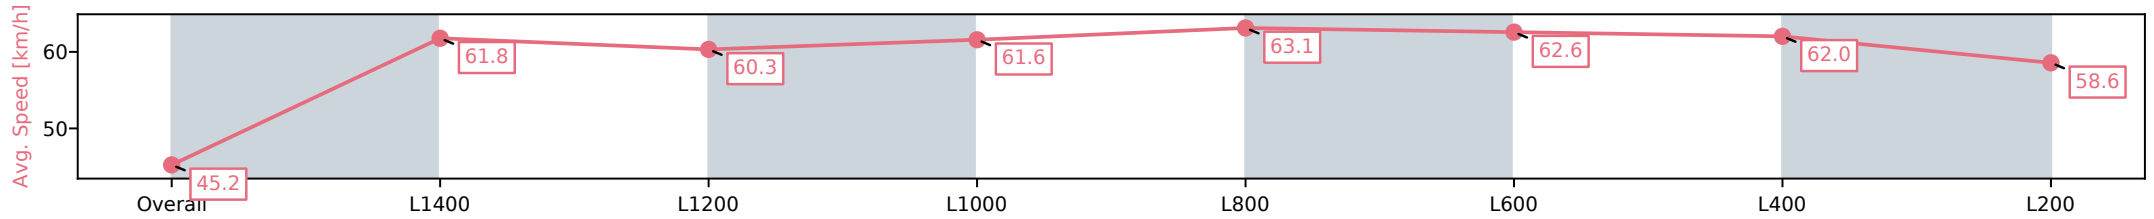

Morphettville Parks SA - Professional

Race 7: Hahn Handicap - 1550m

28 September 2024 - 4:09PM

Track Rating: Good 4, Weather: Fine, Rail Position: +3m 1000m-W/
Post, True Remainder

Section	Overall	L1400	L1200	L1000	L800	L600	L400	L200
Section Times	1:34.91 [3] (0:11.95)	1:22.96 [4] (0:11.68)	1:11.28 [5] (0:12.11)	0:59.17 [5] (0:11.72)	0:47.45 [5] (0:11.55)	0:35.90 [5] (0:11.98)	0:23.92 [5] (0:11.73)	0:12.19 [3] (0:12.19)
Average Speed [km/h]	45.2	61.8	60.3	61.6	63.1	62.6	62.0	58.6
Top Speed [km/h]	62.2	62.4	60.9	62.3	63.9	63.7	62.9	60.9
Avg. Dist. to Rail [m]	7.2	2.8	2.3	5.0	5.4	6.3	8.6	10.1
Avg. Stride Freq. [Hz]	2.1	2.3	2.3	2.2	2.3	2.3	2.3	2.2
Avg. Stride Length [m]	5.9	7.5	7.4	7.4	7.5	7.5	7.6	7.3