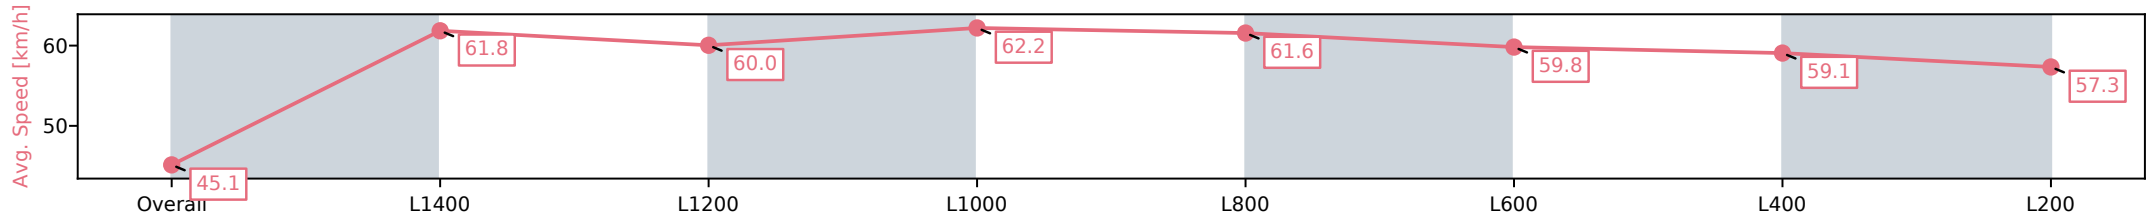

Morphettville Parks SA - Professional

Race 6: Sportsbet Fast Form Handicap - 1550m

28 September 2024 - 3:28PM

Track Rating: Good 4, Weather: Fine, Rail Position: +3m 1000m-W/
Post, True Remainder

Section	Overall	L1400	L1200	L1000	L800	L600	L400	L200
Section Times	1:36.04 [7] (0:11.97)	1:24.07 [8] (0:11.67)	1:12.40 [9] (0:12.15)	1:00.25 [9] (0:11.62)	0:48.63 [9] (0:11.72)	0:36.91 [7] (0:12.20)	0:24.71 [8] (0:12.26)	0:12.45 [9] (0:12.45)
Average Speed [km/h]	45.1	61.8	60.0	62.2	61.6	59.8	59.1	57.3
Top Speed [km/h]	61.4	62.7	60.9	63.1	63.1	60.6	59.7	59.3
Avg. Dist. to Rail [m]	4.7	2.3	2.1	3.1	1.8	2.2	2.6	1.6
Avg. Stride Freq. [Hz]	2.2	2.3	2.3	2.3	2.3	2.3	2.3	2.3
Avg. Stride Length [m]	5.5	7.2	7.1	7.4	7.3	7.2	7.1	6.7

[] Ranking at each section and finish
 -:-:- No data available at this section
 NA No data available

Horse/Jockey Name	CORK HARBOUR/Ben Price
Finish Rank	8
Fastest Section Time (Section)	0:11.28 (L1400)
Top Speed [km/h] (Section)	65.6 (L1400)
Race State	Finished