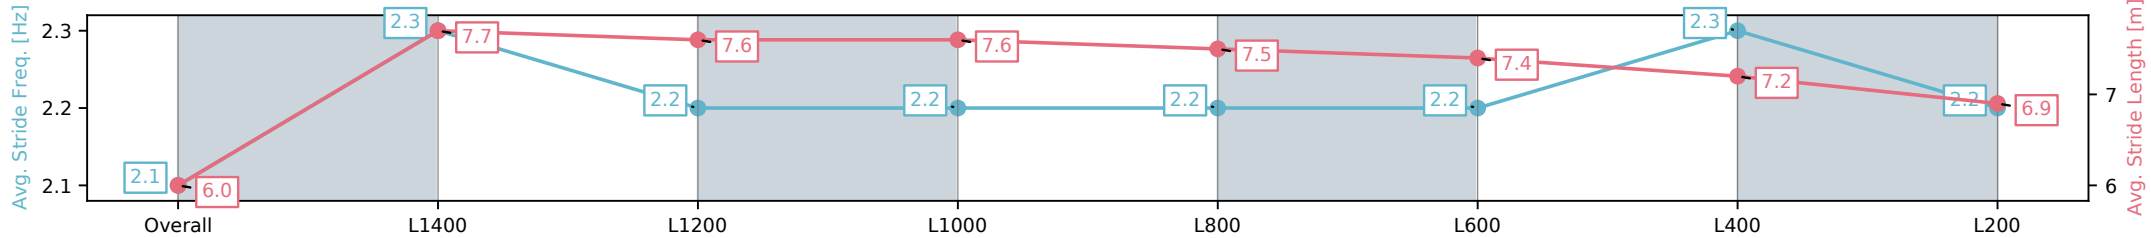

- [] Ranking at each section and finish
- :-:- No data available at this section
- NA No data available

Horse/Jockey Name	STRETFORD END/Justin Potter
Finish Rank	9
Fastest Section Time (Section)	0:11.35 (L1400)
Top Speed [km/h] (Section)	64.0 (L1400)
Race State	Finished

Morphettville Parks SA - Professional

Race 6: Sportsbet Fast Form Handicap - 1550m

28 September 2024 - 3:28PM

Track Rating: Good 4, Weather: Fine, Rail Position: +3m 1000m-W/
Post, True Remainder

Section	Overall	L1400	L1200	L1000	L800	L600	L400	L200
Section Times	1:36.46 [9] (0:11.59)	1:24.87 [2] (0:11.35)	1:13.52 [2] (0:11.88)	1:01.64 [4] (0:12.05)	0:49.59 [4] (0:12.10)	0:37.49 [4] (0:12.28)	0:25.21 [5] (0:12.25)	0:12.96 [5] (0:12.96)
Average Speed [km/h]	46.5	63.6	61.3	60.0	59.6	59.3	59.0	55.0
Top Speed [km/h]	63.8	64.0	63.3	60.5	60.5	60.0	59.7	58.4
Avg. Dist. to Rail [m]	2.2	1.8	2.1	2.3	1.4	1.8	3.9	5.4
Avg. Stride Freq. [Hz]	2.1	2.3	2.2	2.2	2.2	2.2	2.3	2.2
Avg. Stride Length [m]	6.0	7.7	7.6	7.6	7.5	7.4	7.2	6.9

- [] Ranking at each section and finish
- :-:- No data available at this section
- NA No data available