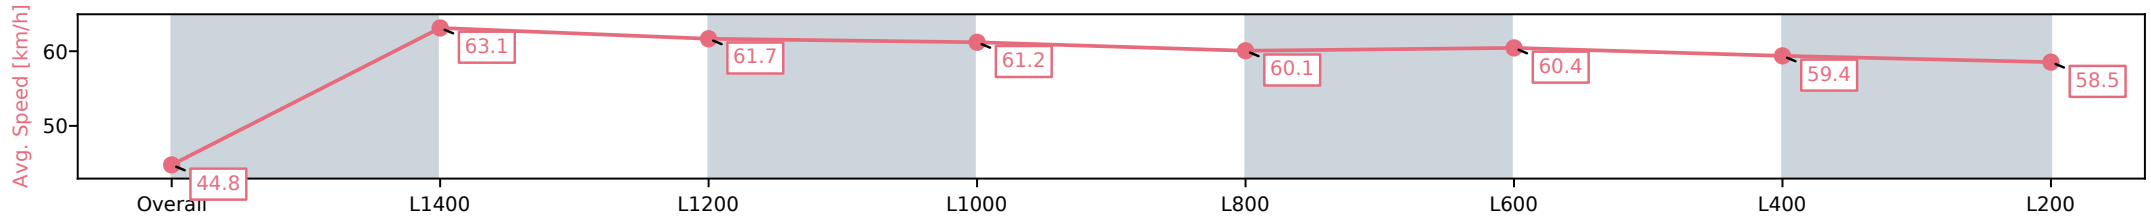

Morphettville Parks SA - Professional

Race 6: Sportsbet Fast Form Handicap - 1550m

28 September 2024 - 3:28PM

Track Rating: Good 4, Weather: Fine, Rail Position: +3m 1000m-W/
Post, True Remainder

Section	Overall	L1400	L1200	L1000	L800	L600	L400	L200
Section Times	1:35.71 [3] (0:12.01)	1:23.70 [9] (0:11.42)	1:12.28 [7] (0:11.79)	1:00.49 [6] (0:11.81)	0:48.68 [6] (0:12.08)	0:36.60 [6] (0:12.18)	0:24.42 [7] (0:12.22)	0:12.20 [7] (0:12.20)
Average Speed [km/h]	44.8	63.1	61.7	61.2	60.1	60.4	59.4	58.5
Top Speed [km/h]	63.3	64.2	63.1	62.6	60.8	61.8	61.5	60.9
Avg. Dist. to Rail [m]	3.1	1.1	1.6	3.6	2.9	3.7	5.4	7.8
Avg. Stride Freq. [Hz]	2.2	2.5	2.4	2.4	2.4	2.4	2.4	2.4
Avg. Stride Length [m]	5.5	6.8	6.9	7.0	7.0	7.0	7.0	6.6