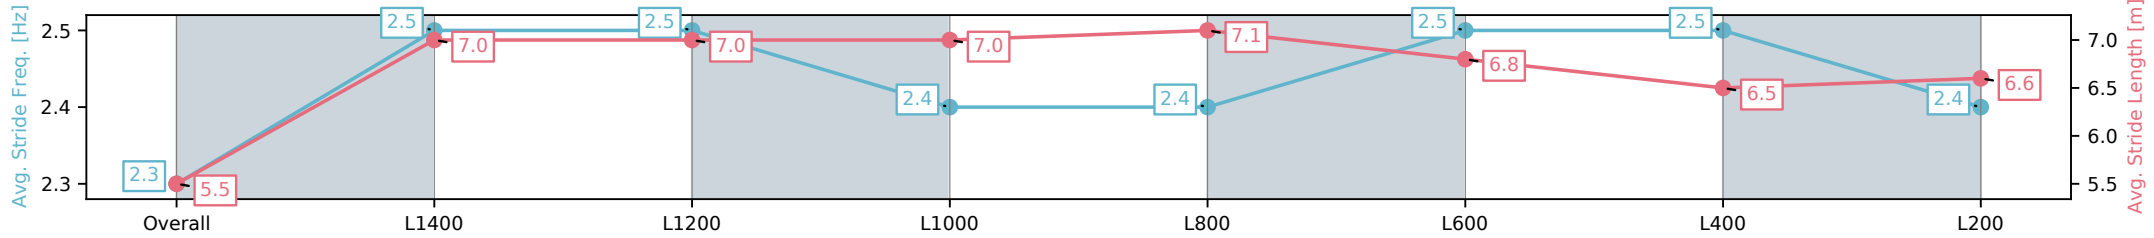

Morphettville Parks SA - Professional

Race 6: Sportsbet Fast Form Handicap - 1550m

28 September 2024 - 3:28PM

Track Rating: Good 4, Weather: Fine, Rail Position: +3m 1000m-W/
Post, True Remainder

Section	Overall	L1400	L1200	L1000	L800	L600	L400	L200
Section Times	1:35.76 [5] (0:11.68)	1:24.08 [5] (0:11.52)	1:12.56 [5] (0:11.57)	1:00.98 [3] (0:11.94)	0:49.04 [3] (0:12.08)	0:36.96 [3] (0:12.23)	0:24.73 [3] (0:12.37)	0:12.36 [3] (0:12.36)
Average Speed [km/h]	46.2	62.6	62.6	60.6	60.0	60.6	58.7	57.7
Top Speed [km/h]	63.9	63.9	63.9	61.3	60.9	61.5	63.8	61.9
Avg. Dist. to Rail [m]	0.9	0.8	1.3	4.3	3.1	4.5	5.9	7.2
Avg. Stride Freq. [Hz]	2.3	2.5	2.5	2.4	2.4	2.5	2.5	2.4
Avg. Stride Length [m]	5.5	7.0	7.0	7.0	7.1	6.8	6.5	6.6

- [] Ranking at each section and finish
- :-:- No data available at this section
- NA No data available

Horse/Jockey Name	BYWATERS ROAD/Zoe Lloyd
Finish Rank	6
Fastest Section Time (Section)	0:11.55 (L1400)
Top Speed [km/h] (Section)	63.4 (L1200)
Race State	Finished