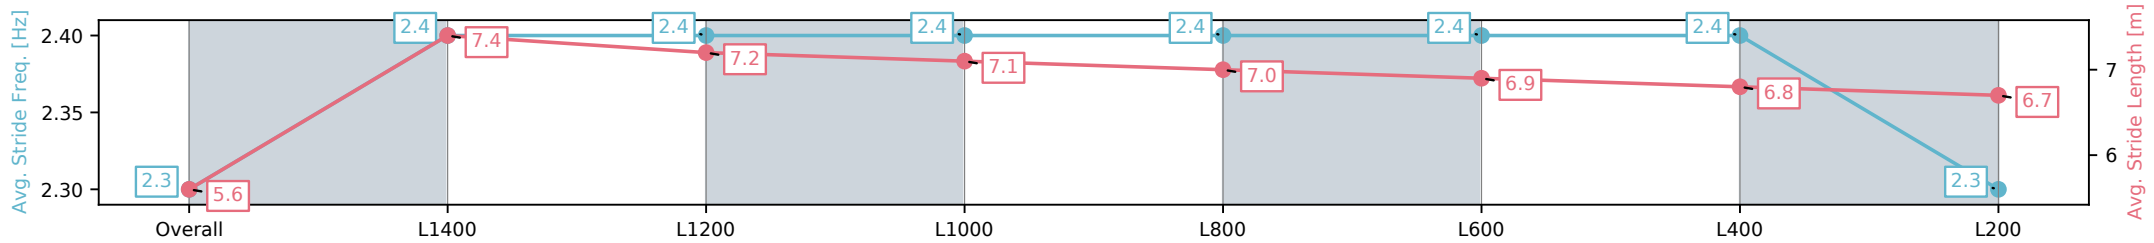

[] Ranking at each section and finish
 -:-:- No data available at this section
 NA No data available

Horse/Jockey Name	CORK HARBOUR/Ben Price
Finish Rank	8
Fastest Section Time (Section)	0:11.28 (L1400)
Top Speed [km/h] (Section)	65.6 (L1400)
Race State	Finished

Morphettville Parks SA - Professional

Race 6: Sportsbet Fast Form Handicap - 1550m

28 September 2024 - 3:28PM

Track Rating: Good 4, Weather: Fine, Rail Position: +3m 1000m-W/
Post, True Remainder

Section	Overall	L1400	L1200	L1000	L800	L600	L400	L200
Section Times	1:36.37 [8] (0:11.53)	1:24.84 [1] (0:11.28)	1:13.56 [1] (0:11.74)	1:01.82 [1] (0:11.98)	0:49.84 [1] (0:12.11)	0:37.73 [1] (0:12.33)	0:25.40 [2] (0:12.57)	0:12.82 [8] (0:12.82)
Average Speed [km/h]	46.8	63.9	61.9	60.1	59.6	59.0	57.7	55.6
Top Speed [km/h]	63.1	65.6	63.4	62.1	60.6	60.4	59.2	57.5
Avg. Dist. to Rail [m]	6.1	2.9	1.5	2.3	1.1	1.7	5.1	5.1
Avg. Stride Freq. [Hz]	2.3	2.4	2.4	2.4	2.4	2.4	2.4	2.3
Avg. Stride Length [m]	5.6	7.4	7.2	7.1	7.0	6.9	6.8	6.7

- [] Ranking at each section and finish
- :-:- No data available at this section
- NA No data available

Horse/Jockey Name	STRETFORD END/Justin Potter
Finish Rank	9
Fastest Section Time (Section)	0:11.35 (L1400)
Top Speed [km/h] (Section)	64.0 (L1400)
Race State	Finished