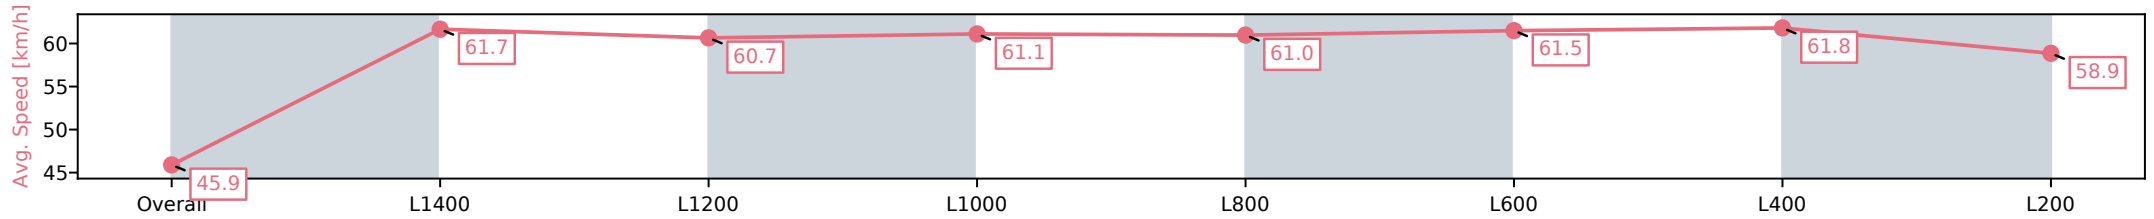

Horse/Jockey Name	NEW YORK SCANDAL/Tatum Bull
Finish Rank	1
Fastest Section Time (Section)	0:11.69 (L1400)
Top Speed [km/h] (Section)	63.7 (L400)
Race State	Finished

Morphettville Parks SA - Professional

Race 6: Sportsbet Fast Form Handicap - 1550m

28 September 2024 - 3:28PM

Track Rating: Good 4, Weather: Fine, Rail Position: +3m 1000m-W/ Post, True Remainder

Section	Overall	L1400	L1200	L1000	L800	L600	L400	L200
Section Times	1:35.17 [1] (0:11.77)	1:23.40 [7] (0:11.69)	1:11.71 [8] (0:11.99)	0:59.72 [8] (0:11.83)	0:47.89 [8] (0:11.92)	0:35.97 [8] (0:12.08)	0:23.89 [6] (0:11.76)	0:12.13 [2] (0:12.13)
Average Speed [km/h]	45.9	61.7	60.7	61.1	61.0	61.5	61.8	58.9
Top Speed [km/h]	62.0	62.4	62.0	62.1	61.7	62.6	63.7	61.9
Avg. Dist. to Rail [m]	3.2	2.2	1.8	4.2	4.0	4.9	8.0	10.3
Avg. Stride Freq. [Hz]	2.3	2.4	2.4	2.3	2.3	2.4	2.4	2.3
Avg. Stride Length [m]	5.5	7.2	7.2	7.2	7.3	7.2	7.1	7.0

- [ ] Ranking at each section and finish
- -:-:- No data available at this section
- NA No data available