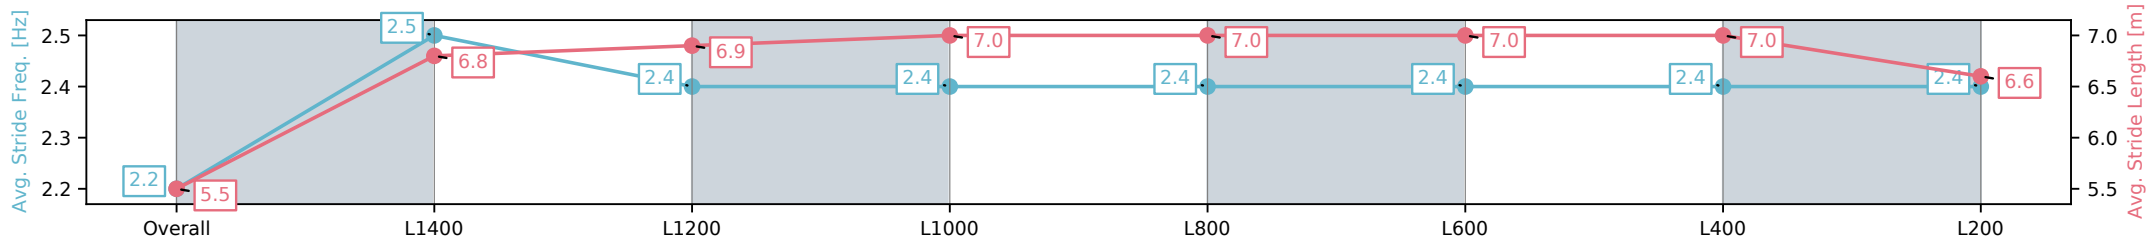

Morphettville Parks SA - Professional

Race 6: Sportsbet Fast Form Handicap - 1550m

28 September 2024 - 3:28PM

Track Rating: Good 4, Weather: Fine, Rail Position: +3m 1000m-W/
Post, True Remainder

Section	Overall	L1400	L1200	L1000	L800	L600	L400	L200
Section Times	1:35.71 [3] (0:12.01)	1:23.70 [9] (0:11.42)	1:12.28 [7] (0:11.79)	1:00.49 [6] (0:11.81)	0:48.68 [6] (0:12.08)	0:36.60 [6] (0:12.18)	0:24.42 [7] (0:12.22)	0:12.20 [7] (0:12.20)
Average Speed [km/h]	44.8	63.1	61.7	61.2	60.1	60.4	59.4	58.5
Top Speed [km/h]	63.3	64.2	63.1	62.6	60.8	61.8	61.5	60.9
Avg. Dist. to Rail [m]	3.1	1.1	1.6	3.6	2.9	3.7	5.4	7.8
Avg. Stride Freq. [Hz]	2.2	2.5	2.4	2.4	2.4	2.4	2.4	2.4
Avg. Stride Length [m]	5.5	6.8	6.9	7.0	7.0	7.0	7.0	6.6