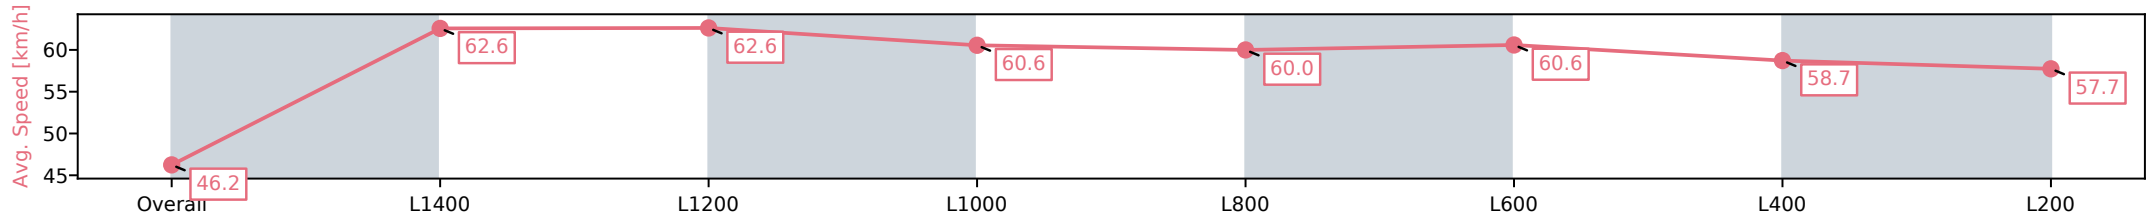

Morphettville Parks SA - Professional

Race 6: Sportsbet Fast Form Handicap - 1550m

28 September 2024 - 3:28PM

Track Rating: Good 4, Weather: Fine, Rail Position: +3m 1000m-W/
Post, True Remainder

Section	Overall	L1400	L1200	L1000	L800	L600	L400	L200
Section Times	1:35.76 [5] (0:11.68)	1:24.08 [5] (0:11.52)	1:12.56 [5] (0:11.57)	1:00.98 [3] (0:11.94)	0:49.04 [3] (0:12.08)	0:36.96 [3] (0:12.23)	0:24.73 [3] (0:12.37)	0:12.36 [3] (0:12.36)
Average Speed [km/h]	46.2	62.6	62.6	60.6	60.0	60.6	58.7	57.7
Top Speed [km/h]	63.9	63.9	63.9	61.3	60.9	61.5	63.8	61.9
Avg. Dist. to Rail [m]	0.9	0.8	1.3	4.3	3.1	4.5	5.9	7.2
Avg. Stride Freq. [Hz]	2.3	2.5	2.5	2.4	2.4	2.5	2.5	2.4
Avg. Stride Length [m]	5.5	7.0	7.0	7.0	7.1	6.8	6.5	6.6

- [] Ranking at each section and finish
- :-:- No data available at this section
- NA No data available

Horse/Jockey Name	BYWATERS ROAD/Zoe Lloyd
Finish Rank	6
Fastest Section Time (Section)	0:11.55 (L1400)
Top Speed [km/h] (Section)	63.4 (L1200)
Race State	Finished