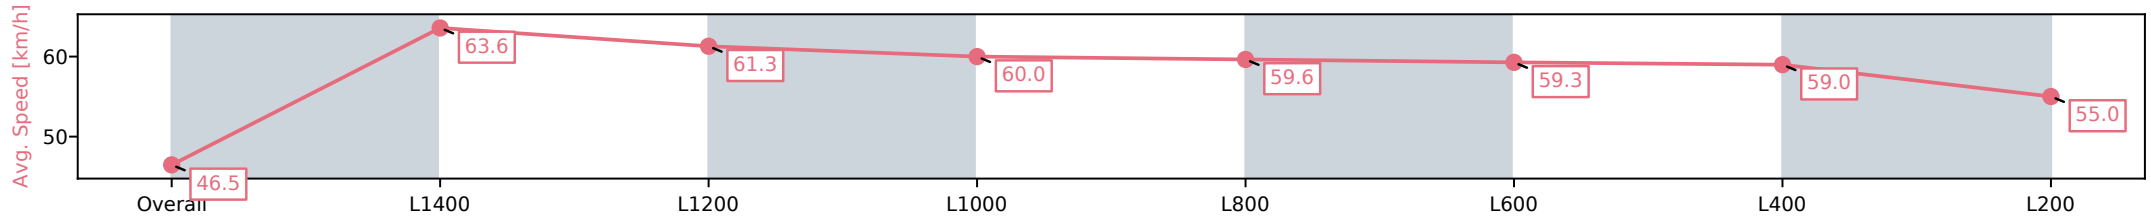

- [] Ranking at each section and finish
- :-:- No data available at this section
- NA No data available

Horse/Jockey Name	STRETFORD END/Justin Potter
Finish Rank	9
Fastest Section Time (Section)	0:11.35 (L1400)
Top Speed [km/h] (Section)	64.0 (L1400)
Race State	Finished

Morphettville Parks SA - Professional

Race 6: Sportsbet Fast Form Handicap - 1550m

28 September 2024 - 3:28PM

Track Rating: Good 4, Weather: Fine, Rail Position: +3m 1000m-W/
Post, True Remainder

Section	Overall	L1400	L1200	L1000	L800	L600	L400	L200
Section Times	1:36.46 [9] (0:11.59)	1:24.87 [2] (0:11.35)	1:13.52 [2] (0:11.88)	1:01.64 [4] (0:12.05)	0:49.59 [4] (0:12.10)	0:37.49 [4] (0:12.28)	0:25.21 [5] (0:12.25)	0:12.96 [5] (0:12.96)
Average Speed [km/h]	46.5	63.6	61.3	60.0	59.6	59.3	59.0	55.0
Top Speed [km/h]	63.8	64.0	63.3	60.5	60.5	60.0	59.7	58.4
Avg. Dist. to Rail [m]	2.2	1.8	2.1	2.3	1.4	1.8	3.9	5.4
Avg. Stride Freq. [Hz]	2.1	2.3	2.2	2.2	2.2	2.2	2.3	2.2
Avg. Stride Length [m]	6.0	7.7	7.6	7.6	7.5	7.4	7.2	6.9