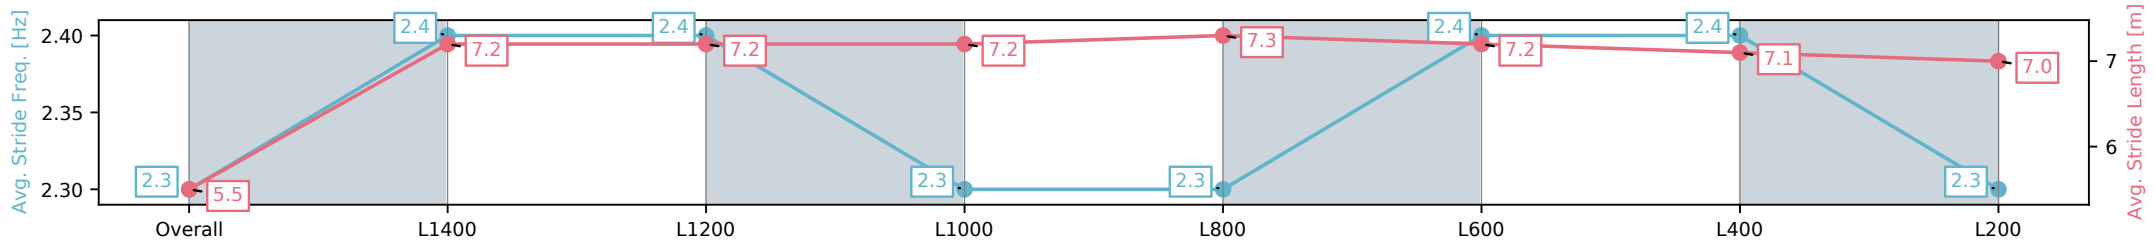

Race 6: Sportsbet Fast Form Handicap - 1550m

28 September 2024 - 3:28PM

Track Rating: Good 4, Weather: Fine, Rail Position: +3m 1000m-W/ Post, True Remainder

Section	Overall	L1400	L1200	L1000	L800	L600	L400	L200
Section Times	1:35.17 [1] (0:11.77)	1:23.40 [7] (0:11.69)	1:11.71 [8] (0:11.99)	0:59.72 [8] (0:11.83)	0:47.89 [8] (0:11.92)	0:35.97 [8] (0:12.08)	0:23.89 [6] (0:11.76)	0:12.13 [2] (0:12.13)
Average Speed [km/h]	45.9	61.7	60.7	61.1	61.0	61.5	61.8	58.9
Top Speed [km/h]	62.0	62.4	62.0	62.1	61.7	62.6	63.7	61.9
Avg. Dist. to Rail [m]	3.2	2.2	1.8	4.2	4.0	4.9	8.0	10.3
Avg. Stride Freq. [Hz]	2.3	2.4	2.4	2.3	2.3	2.4	2.4	2.3
Avg. Stride Length [m]	5.5	7.2	7.2	7.2	7.3	7.2	7.1	7.0