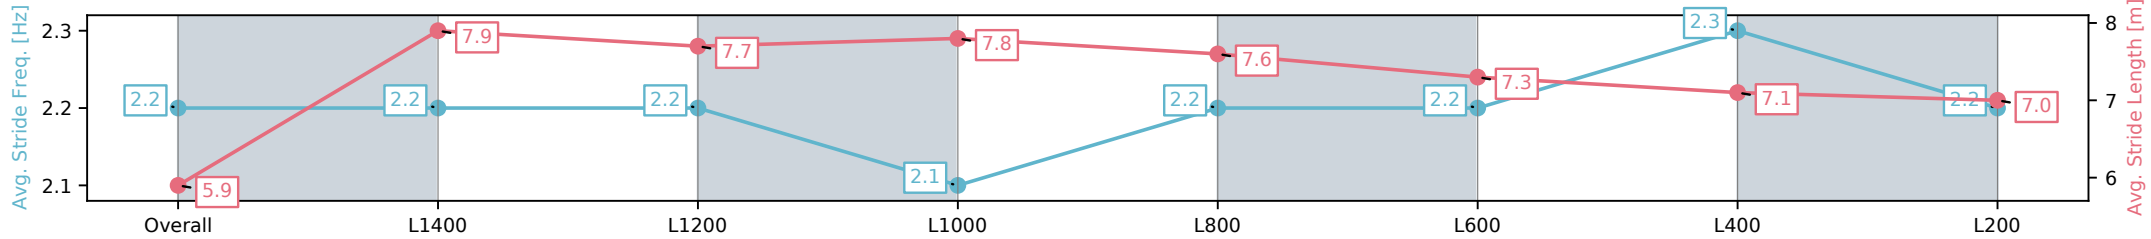

Morphettville Parks SA - Professional

Race 6: Sportsbet Fast Form Handicap - 1550m

28 September 2024 - 3:28PM

Track Rating: Good 4, Weather: Fine, Rail Position: +3m 1000m-W/ Post, True Remainder

Section	Overall	L1400	L1200	L1000	L800	L600	L400	L200
Section Times	1:35.51 [2] (0:11.69)	1:23.82 [6] (0:11.27)	1:12.55 [3] (0:11.62)	1:00.93 [2] (0:11.99)	0:48.94 [2] (0:12.09)	0:36.85 [2] (0:12.22)	0:24.63 [1] (0:12.16)	0:12.47 [1] (0:12.47)
Average Speed [km/h]	46.3	64.1	62.5	60.1	60.0	60.1	59.7	57.3
Top Speed [km/h]	63.3	65.9	64.6	60.7	60.7	61.6	60.0	59.1
Avg. Dist. to Rail [m]	4.8	3.2	1.6	2.6	2.7	3.2	6.1	8.8
Avg. Stride Freq. [Hz]	2.2	2.2	2.2	2.1	2.2	2.2	2.3	2.2
Avg. Stride Length [m]	5.9	7.9	7.7	7.8	7.6	7.3	7.1	7.0