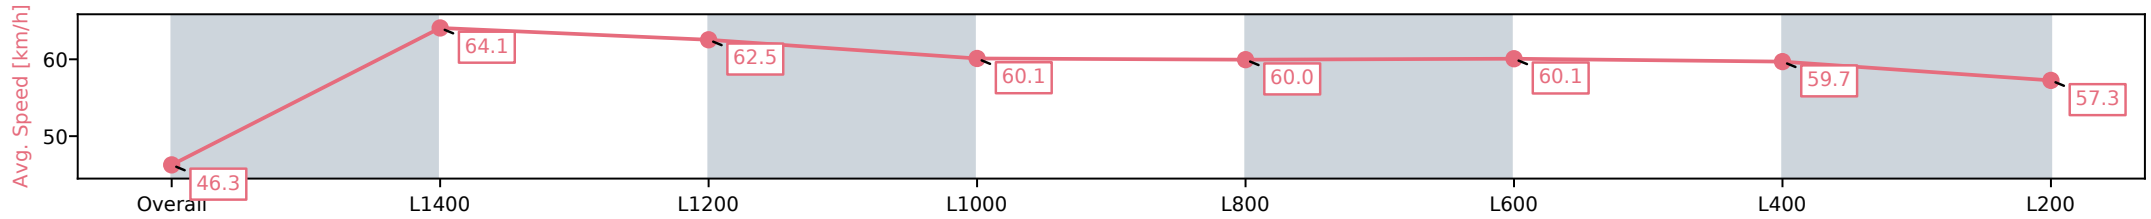

Morphettville Parks SA - Professional

Race 6: Sportsbet Fast Form Handicap - 1550m

28 September 2024 - 3:28PM

Track Rating: Good 4, Weather: Fine, Rail Position: +3m 1000m-W/ Post, True Remainder

Section	Overall	L1400	L1200	L1000	L800	L600	L400	L200
Section Times	1:35.51 [2] (0:11.69)	1:23.82 [6] (0:11.27)	1:12.55 [3] (0:11.62)	1:00.93 [2] (0:11.99)	0:48.94 [2] (0:12.09)	0:36.85 [2] (0:12.22)	0:24.63 [1] (0:12.16)	0:12.47 [1] (0:12.47)
Average Speed [km/h]	46.3	64.1	62.5	60.1	60.0	60.1	59.7	57.3
Top Speed [km/h]	63.3	65.9	64.6	60.7	60.7	61.6	60.0	59.1
Avg. Dist. to Rail [m]	4.8	3.2	1.6	2.6	2.7	3.2	6.1	8.8
Avg. Stride Freq. [Hz]	2.2	2.2	2.2	2.1	2.2	2.2	2.3	2.2
Avg. Stride Length [m]	5.9	7.9	7.7	7.8	7.6	7.3	7.1	7.0