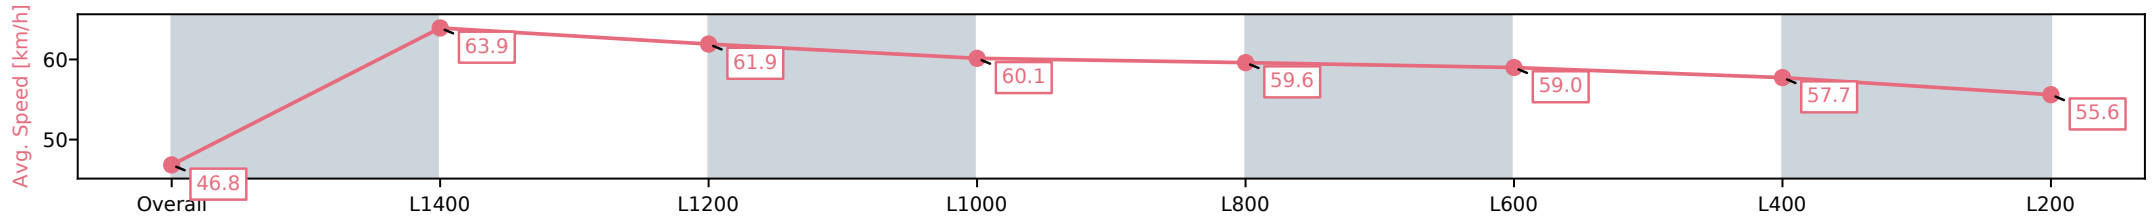

Morphettville Parks SA - Professional

Race 6: Sportsbet Fast Form Handicap - 1550m

28 September 2024 - 3:28PM

Track Rating: Good 4, Weather: Fine, Rail Position: +3m 1000m-W/
Post, True Remainder

Section	Overall	L1400	L1200	L1000	L800	L600	L400	L200
Section Times	1:36.37 [8] (0:11.53)	1:24.84 [1] (0:11.28)	1:13.56 [1] (0:11.74)	1:01.82 [1] (0:11.98)	0:49.84 [1] (0:12.11)	0:37.73 [1] (0:12.33)	0:25.40 [2] (0:12.57)	0:12.82 [8] (0:12.82)
Average Speed [km/h]	46.8	63.9	61.9	60.1	59.6	59.0	57.7	55.6
Top Speed [km/h]	63.1	65.6	63.4	62.1	60.6	60.4	59.2	57.5
Avg. Dist. to Rail [m]	6.1	2.9	1.5	2.3	1.1	1.7	5.1	5.1
Avg. Stride Freq. [Hz]	2.3	2.4	2.4	2.4	2.4	2.4	2.4	2.3
Avg. Stride Length [m]	5.6	7.4	7.2	7.1	7.0	6.9	6.8	6.7

- [] Ranking at each section and finish
- :-:- No data available at this section
- NA No data available

Horse/Jockey Name	STRETFORD END/Justin Potter
Finish Rank	9
Fastest Section Time (Section)	0:11.35 (L1400)
Top Speed [km/h] (Section)	64.0 (L1400)
Race State	Finished