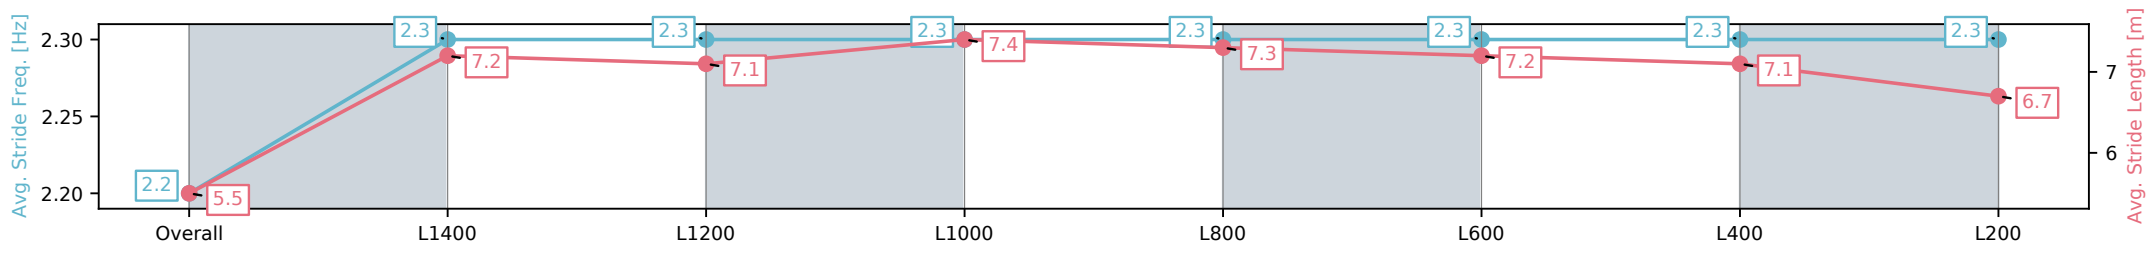

Morphettville Parks SA - Professional

Race 6: Sportsbet Fast Form Handicap - 1550m

28 September 2024 - 3:28PM

Track Rating: Good 4, Weather: Fine, Rail Position: +3m 1000m-W/
Post, True Remainder

Section	Overall	L1400	L1200	L1000	L800	L600	L400	L200
Section Times	1:36.04 [7] (0:11.97)	1:24.07 [8] (0:11.67)	1:12.40 [9] (0:12.15)	1:00.25 [9] (0:11.62)	0:48.63 [9] (0:11.72)	0:36.91 [7] (0:12.20)	0:24.71 [8] (0:12.26)	0:12.45 [9] (0:12.45)
Average Speed [km/h]	45.1	61.8	60.0	62.2	61.6	59.8	59.1	57.3
Top Speed [km/h]	61.4	62.7	60.9	63.1	63.1	60.6	59.7	59.3
Avg. Dist. to Rail [m]	4.7	2.3	2.1	3.1	1.8	2.2	2.6	1.6
Avg. Stride Freq. [Hz]	2.2	2.3	2.3	2.3	2.3	2.3	2.3	2.3
Avg. Stride Length [m]	5.5	7.2	7.1	7.4	7.3	7.2	7.1	6.7

[] Ranking at each section and finish
 -:-:- No data available at this section
 NA No data available

Horse/Jockey Name	CORK HARBOUR/Ben Price
Finish Rank	8
Fastest Section Time (Section)	0:11.28 (L1400)
Top Speed [km/h] (Section)	65.6 (L1400)
Race State	Finished