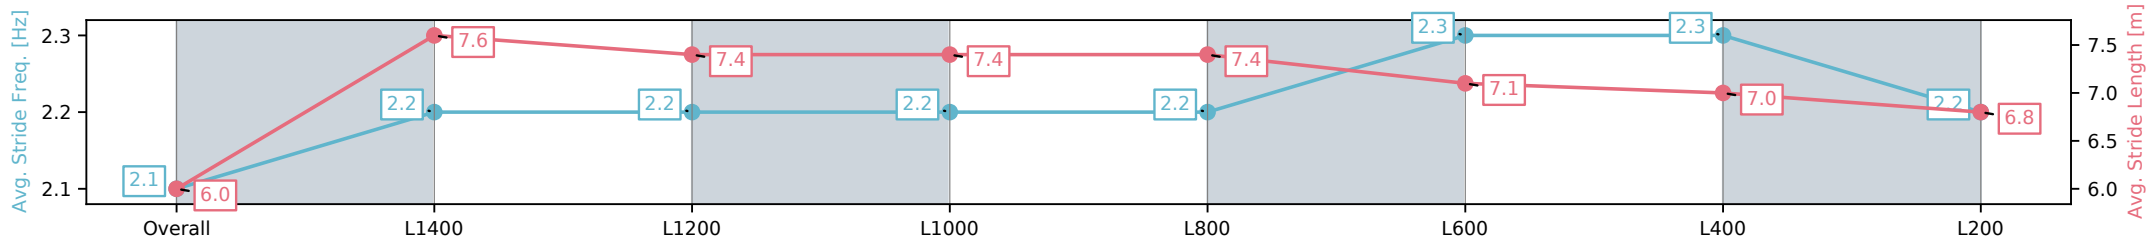

Morphettville Parks SA - Professional

Race 6: Sportsbet Fast Form Handicap - 1550m

28 September 2024 - 3:28PM

Track Rating: Good 4, Weather: Fine, Rail Position: +3m 1000m-W/
Post, True Remainder

Section	Overall	L1400	L1200	L1000	L800	L600	L400	L200
Section Times	1:36.00 [6] (0:11.64)	1:24.36 [4] (0:11.55)	1:12.81 [4] (0:11.72)	1:01.09 [5] (0:12.01)	0:49.08 [5] (0:12.11)	0:36.97 [5] (0:12.12)	0:24.85 [4] (0:12.26)	0:12.59 [4] (0:12.59)
Average Speed [km/h]	46.4	62.6	62.7	60.2	60.0	60.9	59.3	56.6
Top Speed [km/h]	62.3	62.9	63.4	61.6	60.6	61.6	60.2	58.2
Avg. Dist. to Rail [m]	7.7	4.8	3.4	4.3	3.8	4.4	6.8	8.6
Avg. Stride Freq. [Hz]	2.1	2.2	2.2	2.2	2.2	2.3	2.3	2.2
Avg. Stride Length [m]	6.0	7.6	7.4	7.4	7.4	7.1	7.0	6.8