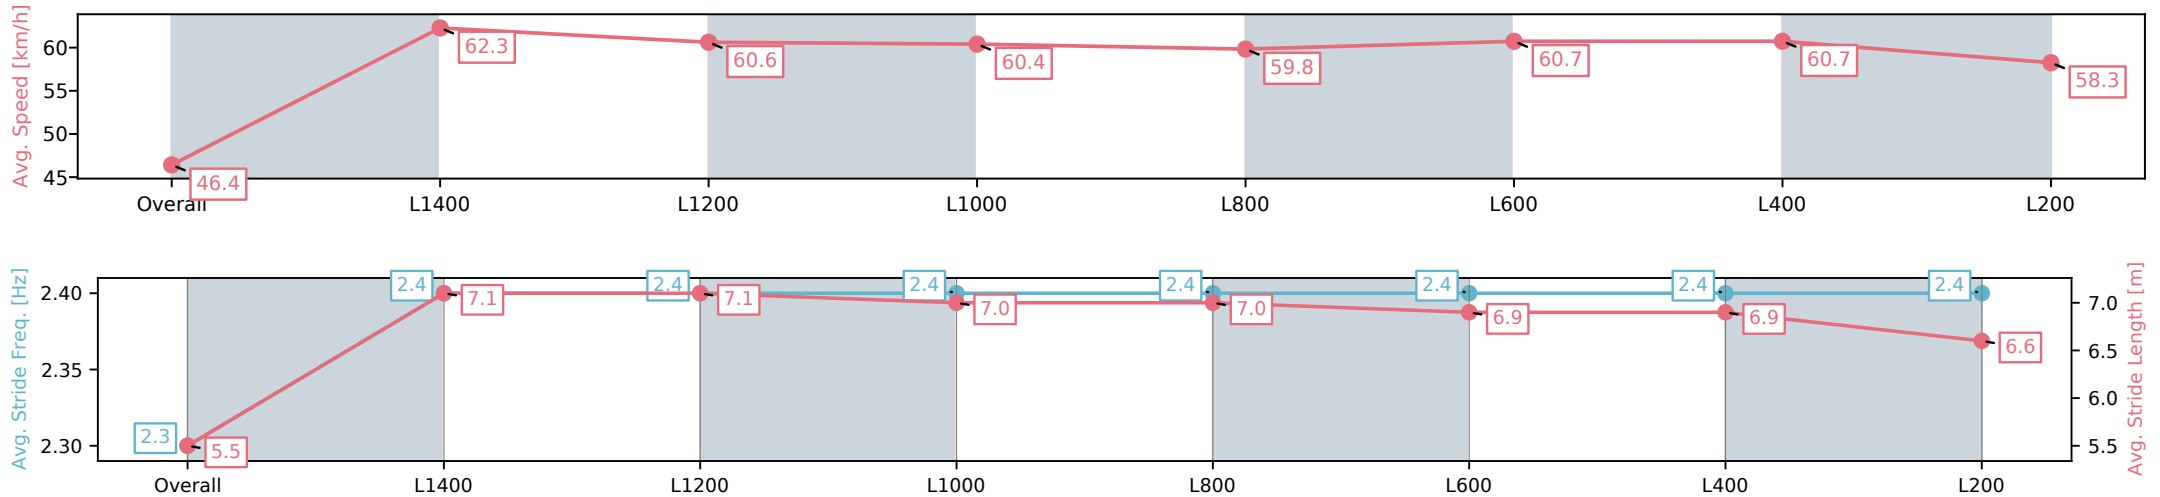

Morphettville Parks SA - Professional

Race 6: Sportsbet Fast Form Handicap - 1550m

28 September 2024 - 3:28PM

Track Rating: Good 4, Weather: Fine, Rail Position: +3m 1000m-W/
Post, True Remainder

Section	Overall	L1400	L1200	L1000	L800	L600	L400	L200
Section Times	1:35.75 [4] (0:11.63)	1:24.12 [3] (0:11.59)	1:12.53 [6] (0:12.06)	1:00.47 [7] (0:11.98)	0:48.49 [7] (0:12.10)	0:36.39 [9] (0:12.15)	0:24.24 [9] (0:12.00)	0:12.24 [6] (0:12.24)
Average Speed [km/h]	46.4	62.3	60.6	60.4	59.8	60.7	60.7	58.3
Top Speed [km/h]	63.4	64.2	61.6	61.8	60.5	61.2	61.2	59.8
Avg. Dist. to Rail [m]	3.1	2.8	2.7	3.9	3.0	4.0	8.2	11.1
Avg. Stride Freq. [Hz]	2.3	2.4	2.4	2.4	2.4	2.4	2.4	2.4
Avg. Stride Length [m]	5.5	7.1	7.1	7.0	7.0	6.9	6.9	6.6