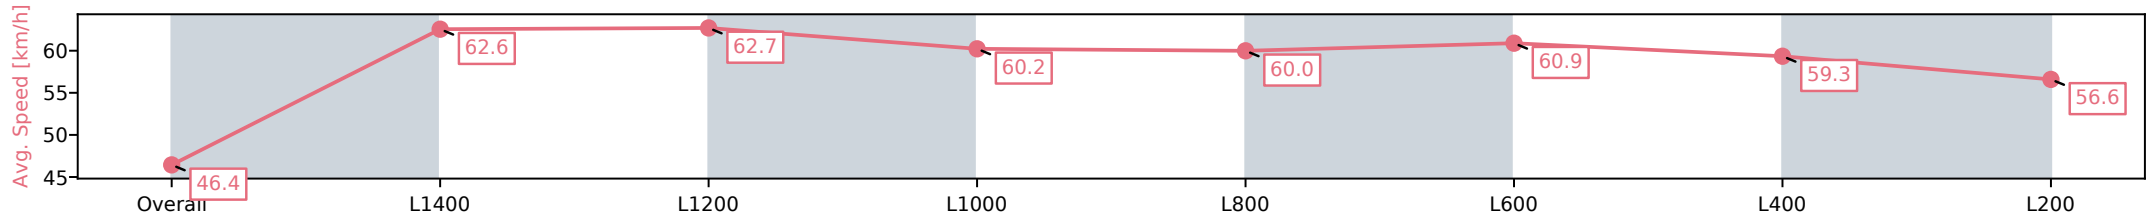

Morphettville Parks SA - Professional

Race 6: Sportsbet Fast Form Handicap - 1550m

28 September 2024 - 3:28PM

Track Rating: Good 4, Weather: Fine, Rail Position: +3m 1000m-W/
Post, True Remainder

Section	Overall	L1400	L1200	L1000	L800	L600	L400	L200
Section Times	1:36.00 [6] (0:11.64)	1:24.36 [4] (0:11.55)	1:12.81 [4] (0:11.72)	1:01.09 [5] (0:12.01)	0:49.08 [5] (0:12.11)	0:36.97 [5] (0:12.12)	0:24.85 [4] (0:12.26)	0:12.59 [4] (0:12.59)
Average Speed [km/h]	46.4	62.6	62.7	60.2	60.0	60.9	59.3	56.6
Top Speed [km/h]	62.3	62.9	63.4	61.6	60.6	61.6	60.2	58.2
Avg. Dist. to Rail [m]	7.7	4.8	3.4	4.3	3.8	4.4	6.8	8.6
Avg. Stride Freq. [Hz]	2.1	2.2	2.2	2.2	2.2	2.3	2.3	2.2
Avg. Stride Length [m]	6.0	7.6	7.4	7.4	7.4	7.1	7.0	6.8