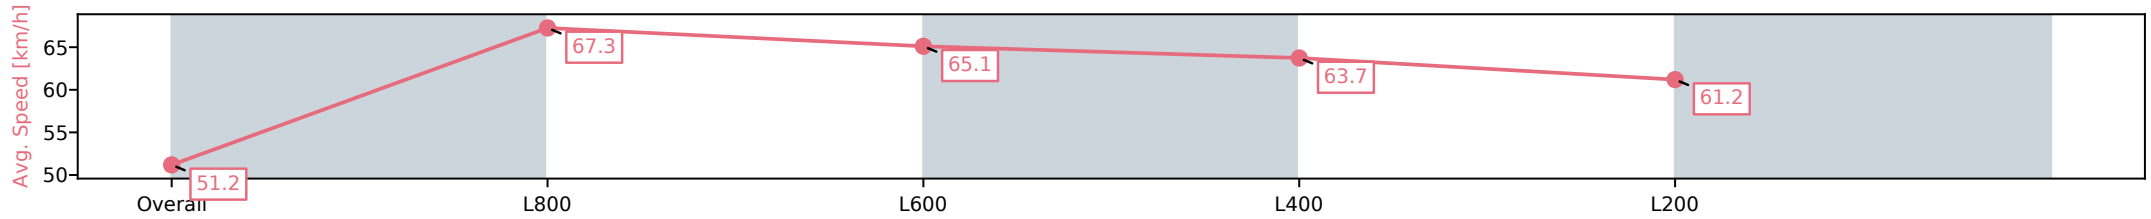

Morphettville Parks SA - Professional

Race 4: Thomas Farms Handicap - 1000m

28 September 2024 - 2:14PM

Track Rating: Good 4, Weather: Fine, Rail Position: +3m 1000m-W/  
Post, True Remainder

Section	Overall	L800	L600	L400	L200
Section Times	0:59.00 [5] (0:14.07)	0:44.93 [3] (0:10.74)	0:34.19 [3] (0:11.17)	0:23.02 [3] (0:11.36)	0:11.66 [2] (0:11.66)
Average Speed [km/h]	51.2	67.3	65.1	63.7	61.2
Top Speed [km/h]	67.6	67.9	66.5	64.8	63.4
Avg. Dist. to Rail [m]	6.7	2.0	1.8	3.1	2.9
Avg. Stride Freq. [Hz]	2.4	2.4	2.4	2.5	2.4
Avg. Stride Length [m]	6.0	7.7	7.4	7.2	7.2