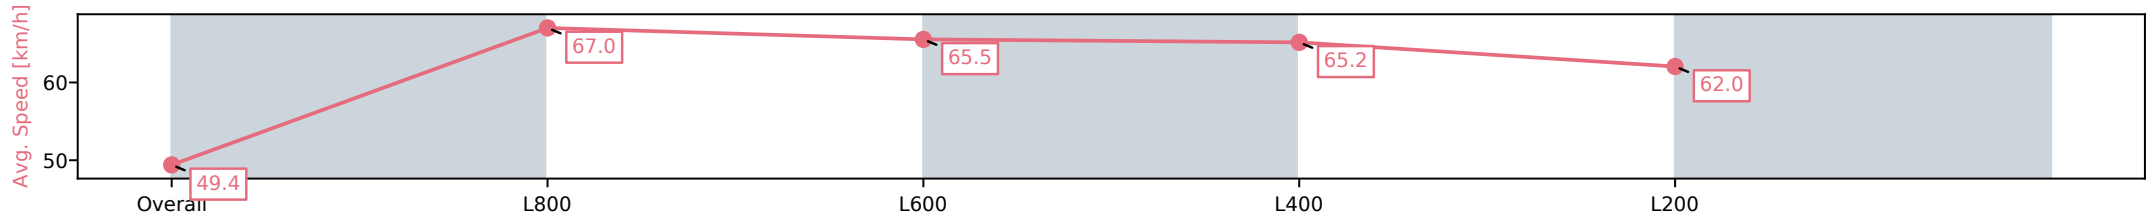

Morphettville Parks SA - Professional

Race 4: Thomas Farms Handicap - 1000m

28 September 2024 - 2:14PM

Track Rating: Good 4, Weather: Fine, Rail Position: +3m 1000m-W/  
Post, True Remainder

Section	Overall	L800	L600	L400	L200
Section Times	0:59.01 [6] (0:14.55)	0:44.46 [10] (0:10.79)	0:33.67 [10] (0:11.04)	0:22.63 [10] (0:11.13)	0:11.50 [6] (0:11.50)
Average Speed [km/h]	49.4	67.0	65.5	65.2	62.0
Top Speed [km/h]	67.3	67.5	66.8	66.1	64.2
Avg. Dist. to Rail [m]	4.4	1.3	1.1	4.9	5.3
Avg. Stride Freq. [Hz]	2.3	2.4	2.4	2.4	2.4
Avg. Stride Length [m]	6.1	7.7	7.7	7.5	7.2