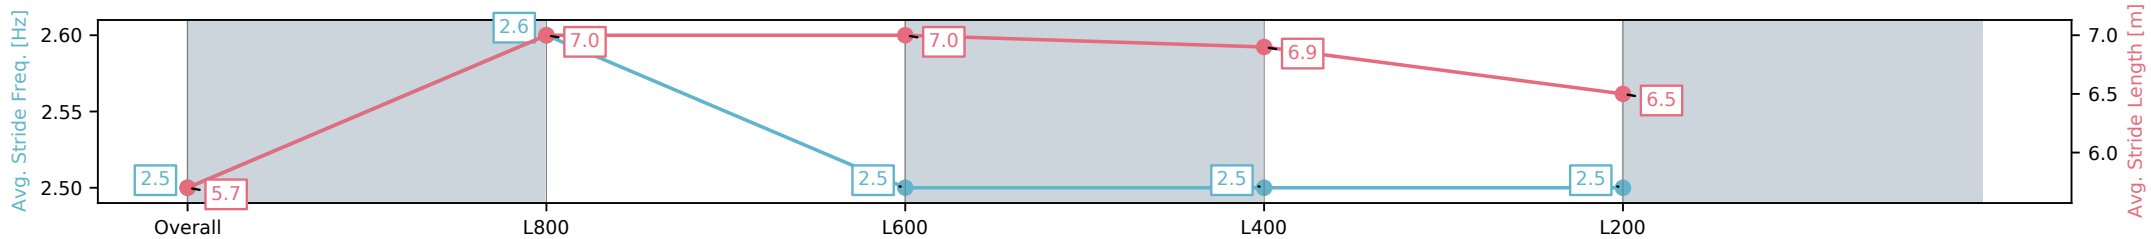

Morphettville Parks SA - Professional

Race 4: Thomas Farms Handicap - 1000m

28 September 2024 - 2:14PM

Track Rating: Good 4, Weather: Fine, Rail Position: +3m 1000m-W/  
Post, True Remainder

Section	Overall	L800	L600	L400	L200
Section Times	0:59.08 [7] (0:14.09)	0:44.99 [4] (0:10.76)	0:34.23 [5] (0:11.28)	0:22.95 [6] (0:11.27)	0:11.68 [3] (0:11.68)
Average Speed [km/h]	51.1	67.1	64.9	64.2	61.2
Top Speed [km/h]	67.1	68.3	67.1	66.0	66.0
Avg. Dist. to Rail [m]	3.2	0.6	2.9	4.3	4.5
Avg. Stride Freq. [Hz]	2.5	2.6	2.5	2.5	2.5
Avg. Stride Length [m]	5.7	7.0	7.0	6.9	6.5