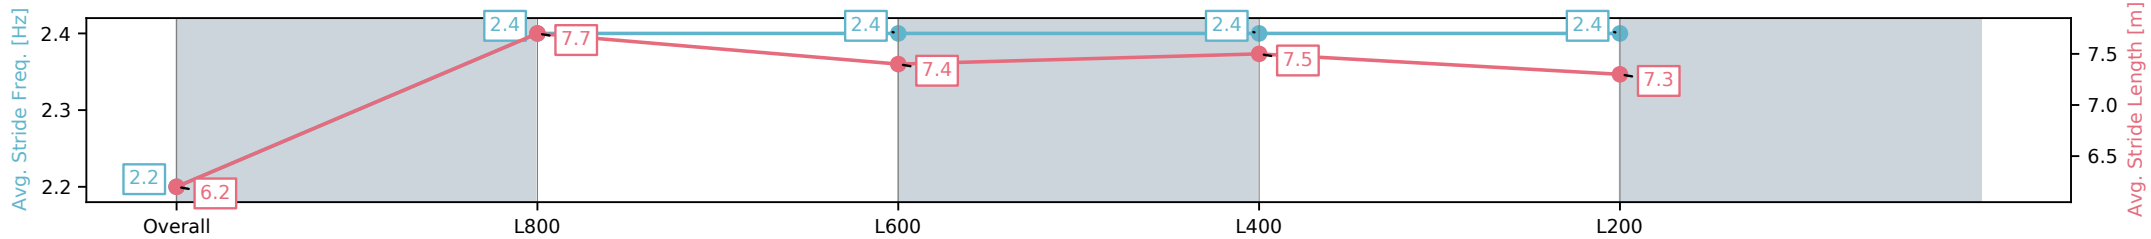

Race 4: Thomas Farms Handicap - 1000m

28 September 2024 - 2:14PM

Track Rating: Good 4, Weather: Fine, Rail Position: +3m 1000m-W/  
Post, True Remainder

Section	Overall	L800	L600	L400	L200
Section Times	0:58.65 [1] (0:14.22)	0:44.43 [7] (0:10.89)	0:33.54 [8] (0:11.18)	0:22.36 [7] (0:11.19)	0:11.17 [5] (0:11.17)
Average Speed [km/h]	51.0	66.8	66.2	65.1	63.9
Top Speed [km/h]	65.7	67.5	67.1	66.2	66.0
Avg. Dist. to Rail [m]	9.8	4.3	4.6	8.3	10.2
Avg. Stride Freq. [Hz]	2.2	2.4	2.4	2.4	2.4
Avg. Stride Length [m]	6.2	7.7	7.4	7.5	7.3