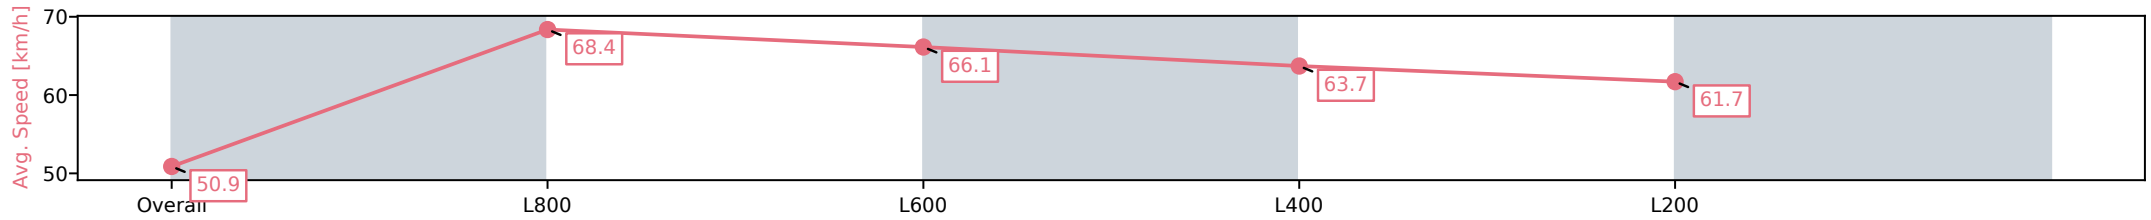

Morphettville Parks SA - Professional

Race 4: Thomas Farms Handicap - 1000m

28 September 2024 - 2:14PM

Track Rating: Good 4, Weather: Fine, Rail Position: +3m 1000m-W/  
Post, True Remainder

Section	Overall	L800	L600	L400	L200
Section Times	0:59.10 [8] (0:14.16)	0:44.94 [6] (0:10.67)	0:34.27 [4] (0:11.27)	0:23.00 [4] (0:11.44)	0:11.56 [7] (0:11.56)
Average Speed [km/h]	50.9	68.4	66.1	63.7	61.7
Top Speed [km/h]	69.9	69.1	66.8	64.5	64.3
Avg. Dist. to Rail [m]	10.7	4.5	5.7	7.9	8.6
Avg. Stride Freq. [Hz]	2.3	2.6	2.5	2.5	2.4
Avg. Stride Length [m]	6.1	7.4	7.2	7.0	7.0