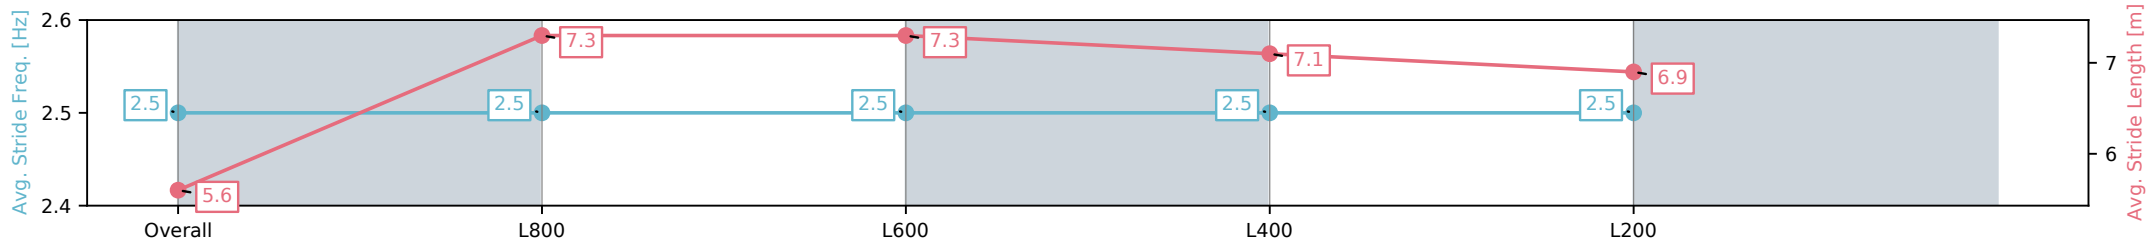

Morphettville Parks SA - Professional

Race 4: Thomas Farms Handicap - 1000m

28 September 2024 - 2:14PM

Track Rating: Good 4, Weather: Fine, Rail Position: +3m 1000m-W/  
Post, True Remainder

Section	Overall	L800	L600	L400	L200
Section Times	0:59.00 [4] (0:14.23)	0:44.77 [8] (0:10.80)	0:33.97 [7] (0:11.33)	0:22.64 [9] (0:11.26)	0:11.38 [8] (0:11.38)
Average Speed [km/h]	50.6	67.2	65.1	64.6	62.7
Top Speed [km/h]	66.6	70.8	66.7	66.3	65.6
Avg. Dist. to Rail [m]	5.5	2.6	4.0	6.4	6.2
Avg. Stride Freq. [Hz]	2.5	2.5	2.5	2.5	2.5
Avg. Stride Length [m]	5.6	7.3	7.3	7.1	6.9