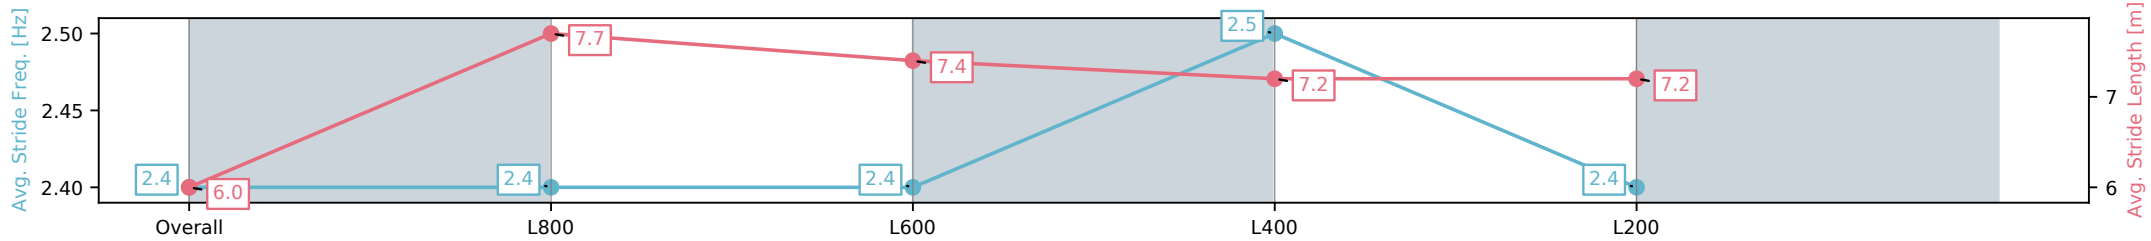

Morphettville Parks SA - Professional

Race 4: Thomas Farms Handicap - 1000m

28 September 2024 - 2:14PM

Track Rating: Good 4, Weather: Fine, Rail Position: +3m 1000m-W/  
Post, True Remainder

Section	Overall	L800	L600	L400	L200
Section Times	0:59.00 [5] (0:14.07)	0:44.93 [3] (0:10.74)	0:34.19 [3] (0:11.17)	0:23.02 [3] (0:11.36)	0:11.66 [2] (0:11.66)
Average Speed [km/h]	51.2	67.3	65.1	63.7	61.2
Top Speed [km/h]	67.6	67.9	66.5	64.8	63.4
Avg. Dist. to Rail [m]	6.7	2.0	1.8	3.1	2.9
Avg. Stride Freq. [Hz]	2.4	2.4	2.4	2.5	2.4
Avg. Stride Length [m]	6.0	7.7	7.4	7.2	7.2