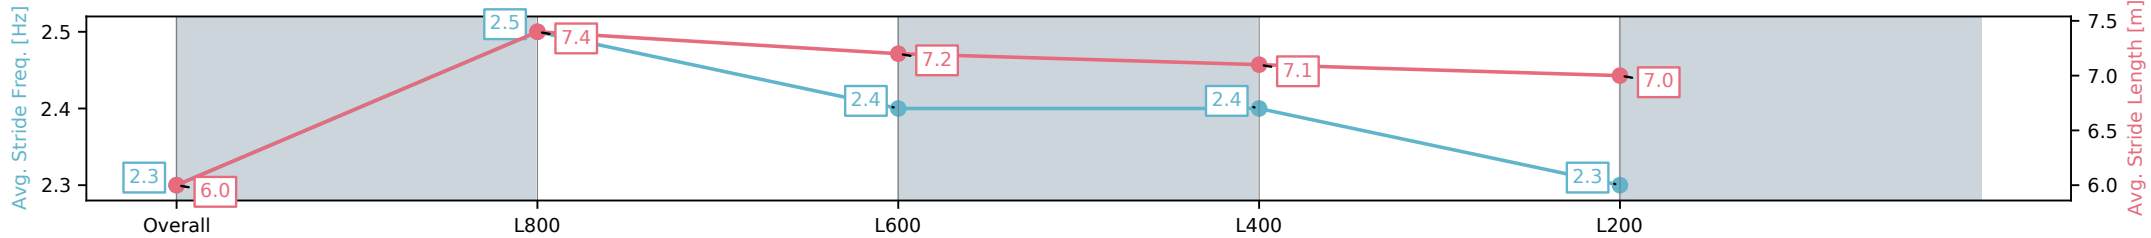

[ ] Ranking at each section and finish  
 -:-:- No data available at this section  
 NA No data available

Horse/Jockey Name	EMMOOKI MAGIC/Sairyn Fawke
Finish Rank	10
Fastest Section Time (Section)	0:10.67 (L800)
Top Speed [km/h] (Section)	68.9 (Overall)
Race State	Finished

Morphettville Parks SA - Professional

Race 4: Thomas Farms Handicap - 1000m

28 September 2024 - 2:14PM

Track Rating: Good 4, Weather: Fine, Rail Position: +3m 1000m-W/  
Post, True Remainder

Section	Overall	L800	L600	L400	L200
Section Times	1:00.21 [10] (0:13.90)	0:46.31 [2] (0:10.67)	0:35.64 [1] (0:11.24)	0:24.40 [2] (0:11.93)	0:12.47 [10] (0:12.47)
Average Speed [km/h]	51.8	67.6	64.6	60.7	57.2
Top Speed [km/h]	68.9	68.0	66.0	62.3	59.7
Avg. Dist. to Rail [m]	6.1	1.0	1.4	3.6	3.9
Avg. Stride Freq. [Hz]	2.3	2.5	2.4	2.4	2.3
Avg. Stride Length [m]	6.0	7.4	7.2	7.1	7.0

[ ] Ranking at each section and finish  
 -:-:- No data available at this section  
 NA No data available