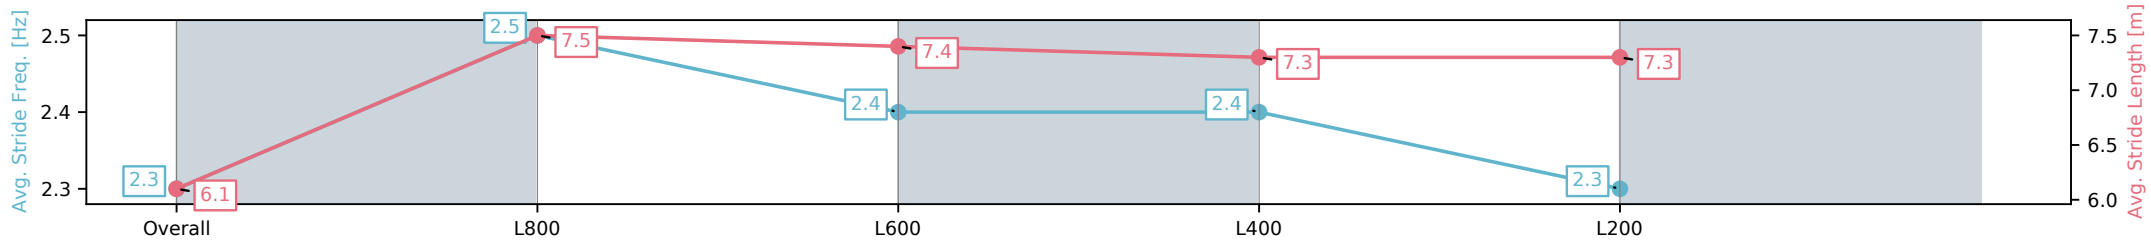

Morphettville Parks SA - Professional

Race 4: Thomas Farms Handicap - 1000m

28 September 2024 - 2:14PM

Track Rating: Good 4, Weather: Fine, Rail Position: +3m 1000m-W/  
Post, True Remainder

Section	Overall	L800	L600	L400	L200
Section Times	0:59.24 [9] (0:14.39)	0:44.85 [9] (0:10.83)	0:34.02 [9] (0:11.12)	0:22.90 [8] (0:11.34)	0:11.56 [9] (0:11.56)
Average Speed [km/h]	50.1	66.7	65.2	63.7	61.9
Top Speed [km/h]	66.5	66.9	66.6	64.7	65.3
Avg. Dist. to Rail [m]	3.3	1.4	1.2	2.8	2.3
Avg. Stride Freq. [Hz]	2.3	2.5	2.4	2.4	2.3
Avg. Stride Length [m]	6.1	7.5	7.4	7.3	7.3

[ ] Ranking at each section and finish  
 -:-:- No data available at this section  
 NA No data available

Horse/Jockey Name	EMMOOKI MAGIC/Sairyn Fawke
Finish Rank	10
Fastest Section Time (Section)	0:10.67 (L800)
Top Speed [km/h] (Section)	68.9 (Overall)
Race State	Finished