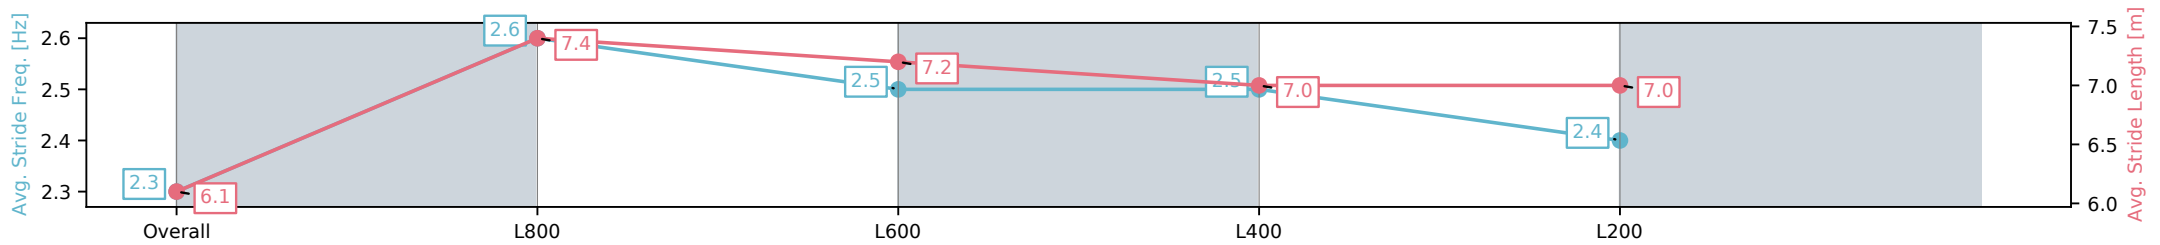

Morphettville Parks SA - Professional

Race 4: Thomas Farms Handicap - 1000m

28 September 2024 - 2:14PM

Track Rating: Good 4, Weather: Fine, Rail Position: +3m 1000m-W/  
Post, True Remainder

Section	Overall	L800	L600	L400	L200
Section Times	0:59.10 [8] (0:14.16)	0:44.94 [6] (0:10.67)	0:34.27 [4] (0:11.27)	0:23.00 [4] (0:11.44)	0:11.56 [7] (0:11.56)
Average Speed [km/h]	50.9	68.4	66.1	63.7	61.7
Top Speed [km/h]	69.9	69.1	66.8	64.5	64.3
Avg. Dist. to Rail [m]	10.7	4.5	5.7	7.9	8.6
Avg. Stride Freq. [Hz]	2.3	2.6	2.5	2.5	2.4
Avg. Stride Length [m]	6.1	7.4	7.2	7.0	7.0