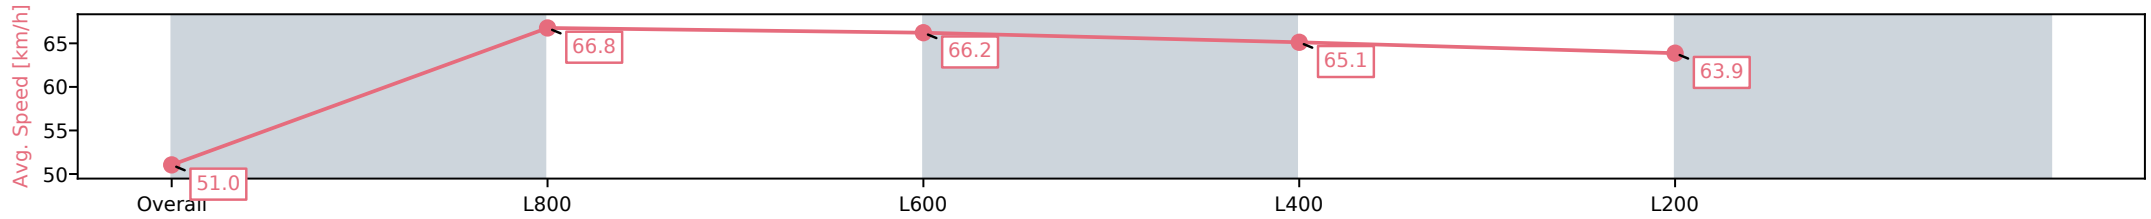

Race 4: Thomas Farms Handicap - 1000m

28 September 2024 - 2:14PM

Track Rating: Good 4, Weather: Fine, Rail Position: +3m 1000m-W/  
Post, True Remainder

Section	Overall	L800	L600	L400	L200
Section Times	0:58.65 [1] (0:14.22)	0:44.43 [7] (0:10.89)	0:33.54 [8] (0:11.18)	0:22.36 [7] (0:11.19)	0:11.17 [5] (0:11.17)
Average Speed [km/h]	51.0	66.8	66.2	65.1	63.9
Top Speed [km/h]	65.7	67.5	67.1	66.2	66.0
Avg. Dist. to Rail [m]	9.8	4.3	4.6	8.3	10.2
Avg. Stride Freq. [Hz]	2.2	2.4	2.4	2.4	2.4
Avg. Stride Length [m]	6.2	7.7	7.4	7.5	7.3