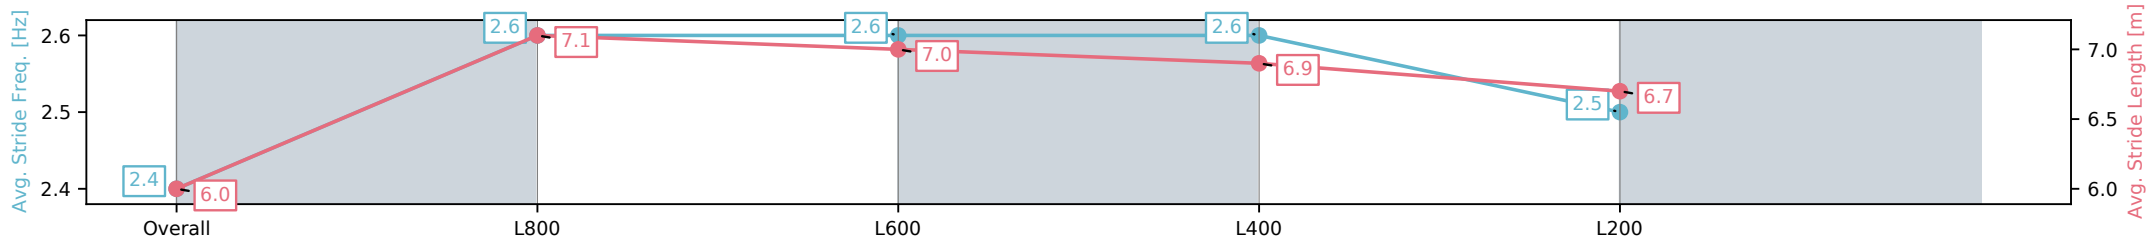

Morphettville Parks SA - Professional

Race 4: Thomas Farms Handicap - 1000m

28 September 2024 - 2:14PM

Track Rating: Good 4, Weather: Fine, Rail Position: +3m 1000m-W/  
Post, True Remainder

Section	Overall	L800	L600	L400	L200
Section Times	0:58.89 [2] (0:13.78)	0:45.11 [1] (0:10.81)	0:34.30 [2] (0:11.20)	0:23.10 [1] (0:11.28)	0:11.81 [1] (0:11.81)
Average Speed [km/h]	52.3	67.1	66.1	64.2	60.6
Top Speed [km/h]	67.4	67.5	67.0	65.5	63.5
Avg. Dist. to Rail [m]	11.2	3.5	4.3	5.8	6.2
Avg. Stride Freq. [Hz]	2.4	2.6	2.6	2.6	2.5
Avg. Stride Length [m]	6.0	7.1	7.0	6.9	6.7