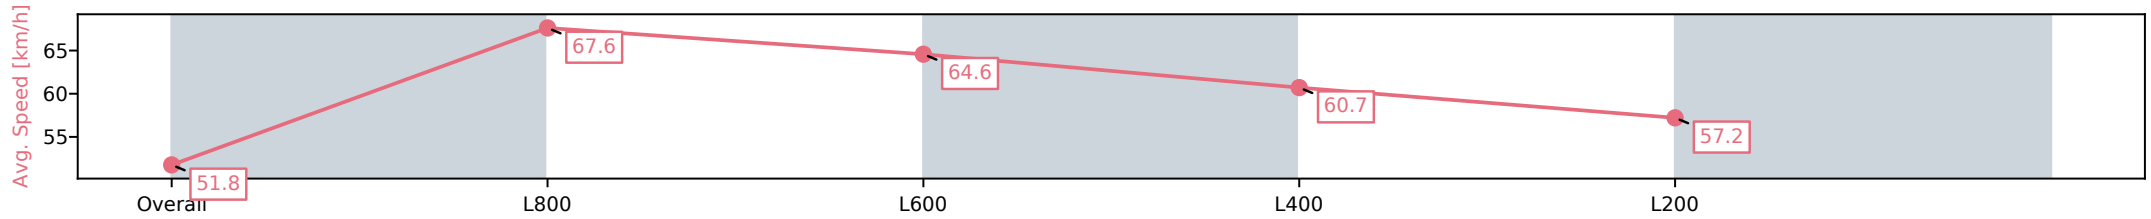

Morphettville Parks SA - Professional

Race 4: Thomas Farms Handicap - 1000m

28 September 2024 - 2:14PM

Track Rating: Good 4, Weather: Fine, Rail Position: +3m 1000m-W/  
Post, True Remainder

Section	Overall	L800	L600	L400	L200
Section Times	1:00.21 [10] (0:13.90)	0:46.31 [2] (0:10.67)	0:35.64 [1] (0:11.24)	0:24.40 [2] (0:11.93)	0:12.47 [10] (0:12.47)
Average Speed [km/h]	51.8	67.6	64.6	60.7	57.2
Top Speed [km/h]	68.9	68.0	66.0	62.3	59.7
Avg. Dist. to Rail [m]	6.1	1.0	1.4	3.6	3.9
Avg. Stride Freq. [Hz]	2.3	2.5	2.4	2.4	2.3
Avg. Stride Length [m]	6.0	7.4	7.2	7.1	7.0