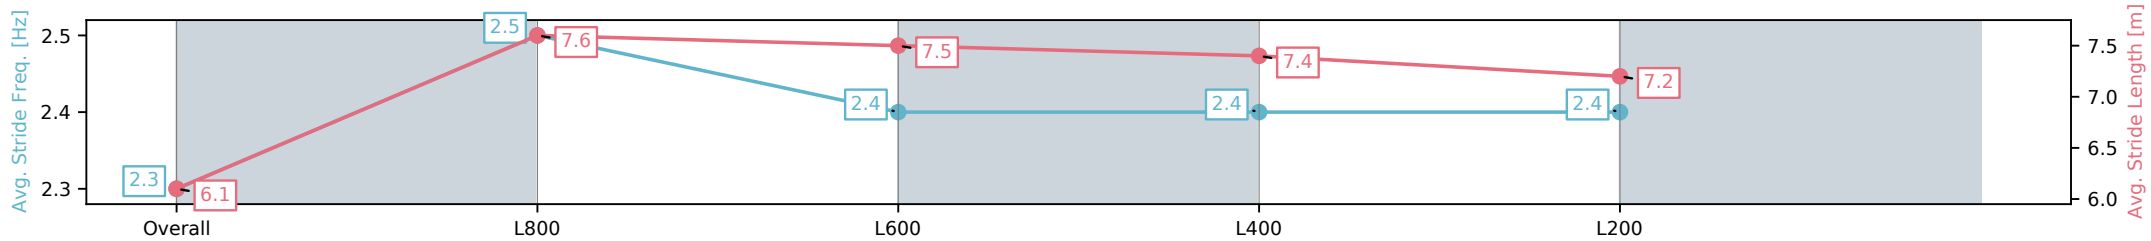

Morphettville Parks SA - Professional

Race 4: Thomas Farms Handicap - 1000m

28 September 2024 - 2:14PM

Track Rating: Good 4, Weather: Fine, Rail Position: +3m 1000m-W/  
Post, True Remainder

Section	Overall	L800	L600	L400	L200
Section Times	0:58.98 [3] (0:14.12)	0:44.86 [5] (0:10.81)	0:34.05 [6] (0:11.19)	0:22.86 [5] (0:11.28)	0:11.57 [4] (0:11.56)
Average Speed [km/h]	50.9	67.0	65.4	64.3	61.8
Top Speed [km/h]	67.0	68.2	66.6	65.5	63.7
Avg. Dist. to Rail [m]	7.9	2.6	2.7	5.3	7.1
Avg. Stride Freq. [Hz]	2.3	2.5	2.4	2.4	2.4
Avg. Stride Length [m]	6.1	7.6	7.5	7.4	7.2