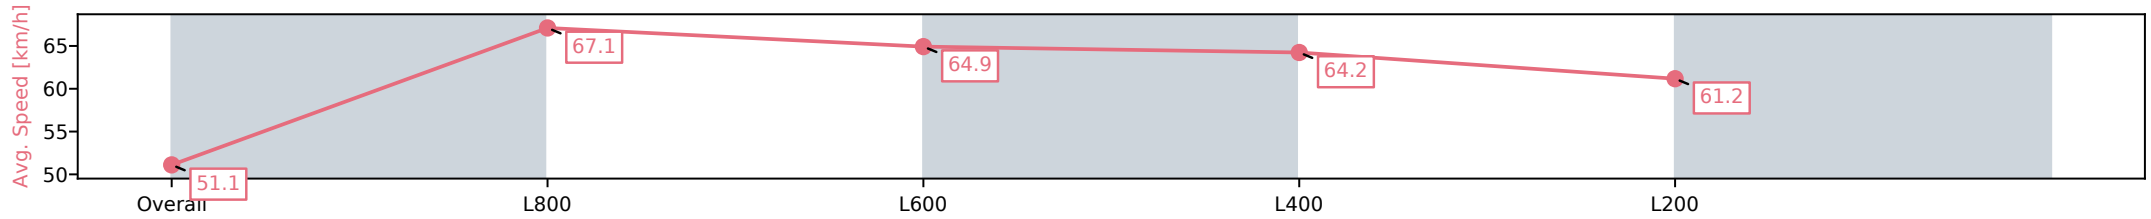

Morphettville Parks SA - Professional

Race 4: Thomas Farms Handicap - 1000m

28 September 2024 - 2:14PM

Track Rating: Good 4, Weather: Fine, Rail Position: +3m 1000m-W/  
Post, True Remainder

Section	Overall	L800	L600	L400	L200
Section Times	0:59.08 [7] (0:14.09)	0:44.99 [4] (0:10.76)	0:34.23 [5] (0:11.28)	0:22.95 [6] (0:11.27)	0:11.68 [3] (0:11.68)
Average Speed [km/h]	51.1	67.1	64.9	64.2	61.2
Top Speed [km/h]	67.1	68.3	67.1	66.0	66.0
Avg. Dist. to Rail [m]	3.2	0.6	2.9	4.3	4.5
Avg. Stride Freq. [Hz]	2.5	2.6	2.5	2.5	2.5
Avg. Stride Length [m]	5.7	7.0	7.0	6.9	6.5