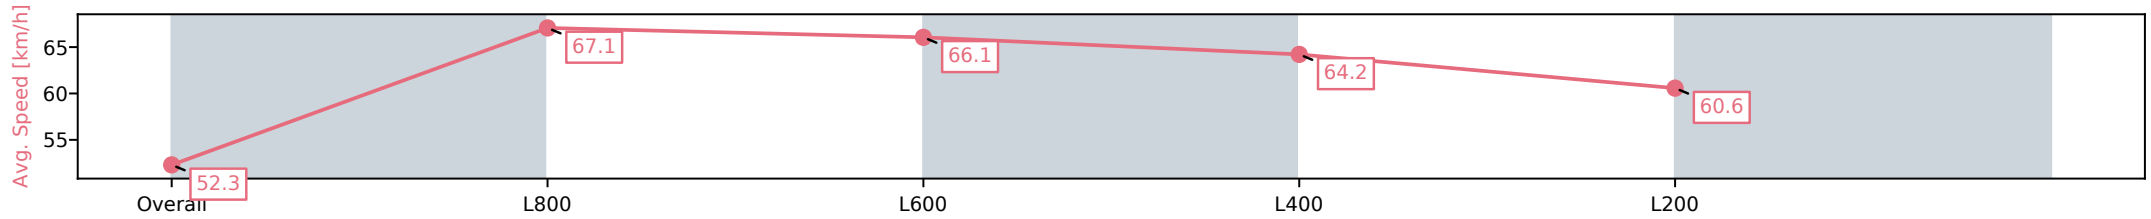

Morphettville Parks SA - Professional

Race 4: Thomas Farms Handicap - 1000m

28 September 2024 - 2:14PM

Track Rating: Good 4, Weather: Fine, Rail Position: +3m 1000m-W/  
Post, True Remainder

Section	Overall	L800	L600	L400	L200
Section Times	0:58.89 [2] (0:13.78)	0:45.11 [1] (0:10.81)	0:34.30 [2] (0:11.20)	0:23.10 [1] (0:11.28)	0:11.81 [1] (0:11.81)
Average Speed [km/h]	52.3	67.1	66.1	64.2	60.6
Top Speed [km/h]	67.4	67.5	67.0	65.5	63.5
Avg. Dist. to Rail [m]	11.2	3.5	4.3	5.8	6.2
Avg. Stride Freq. [Hz]	2.4	2.6	2.6	2.6	2.5
Avg. Stride Length [m]	6.0	7.1	7.0	6.9	6.7