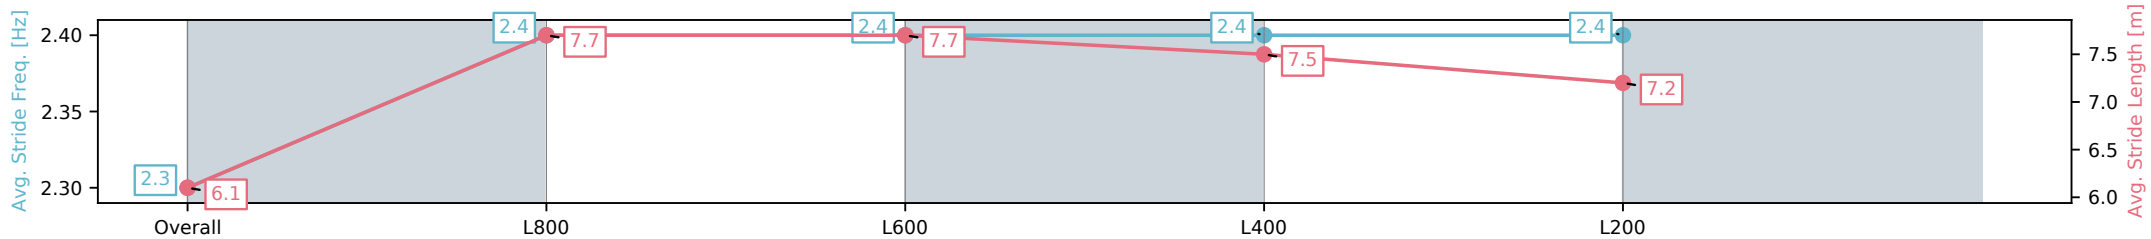

Morphettville Parks SA - Professional

Race 4: Thomas Farms Handicap - 1000m

28 September 2024 - 2:14PM

Track Rating: Good 4, Weather: Fine, Rail Position: +3m 1000m-W/  
Post, True Remainder

Section	Overall	L800	L600	L400	L200
Section Times	0:59.01 [6] (0:14.55)	0:44.46 [10] (0:10.79)	0:33.67 [10] (0:11.04)	0:22.63 [10] (0:11.13)	0:11.50 [6] (0:11.50)
Average Speed [km/h]	49.4	67.0	65.5	65.2	62.0
Top Speed [km/h]	67.3	67.5	66.8	66.1	64.2
Avg. Dist. to Rail [m]	4.4	1.3	1.1	4.9	5.3
Avg. Stride Freq. [Hz]	2.3	2.4	2.4	2.4	2.4
Avg. Stride Length [m]	6.1	7.7	7.7	7.5	7.2