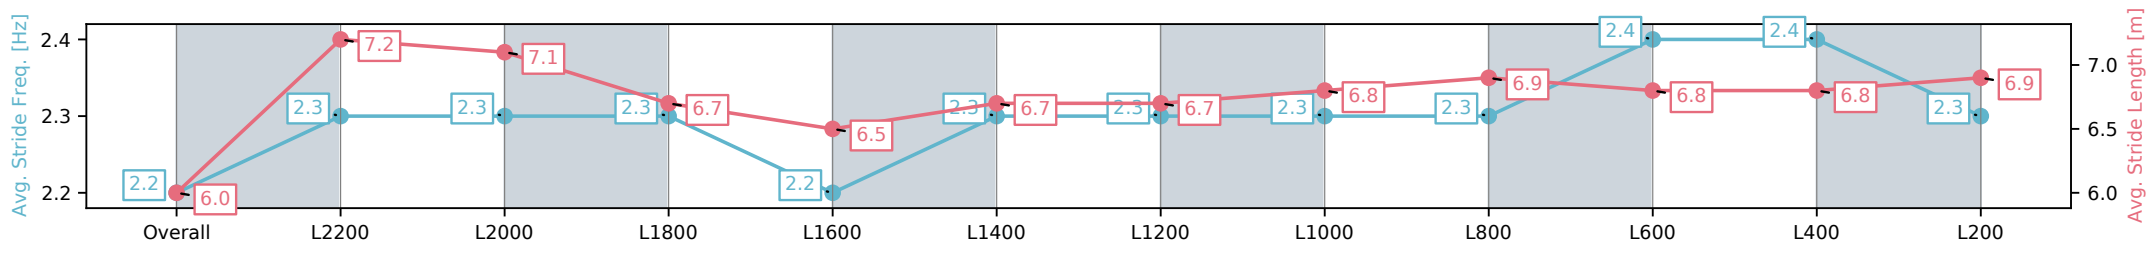

Morphettville Parks SA - Professional

Race 2: SkyCity Handicap - 2400m

28 September 2024 - 1:03PM

Track Rating: Good 4, Weather: Fine, Rail Position: +3m 1000m-W/ Post, True Remainder

Section	Overall	L2200	L2000	L1800	L1600	L1400	L1200	L1000	L800	L600	L400	L200
Section Times	2:33.95 [4] (0:15.38)	2:18.57 [5] (0:11.94)	2:06.63 [5] (0:12.42)	1:54.21 [5] (0:13.25)	1:40.96 [5] (0:13.46)	1:27.50 [6] (0:12.85)	1:14.65 [5] (0:13.09)	1:01.56 [5] (0:12.62)	0:48.94 [5] (0:12.24)	0:36.70 [5] (0:12.19)	0:24.51 [5] (0:12.06)	0:12.45 [4] (0:12.45)
Average Speed [km/h]	46.8	60.5	58.0	54.6	53.6	56.1	55.6	57.1	59.2	60.1	60.1	57.6
Top Speed [km/h]	61.9	62.2	59.7	56.7	54.4	57.2	57.4	57.8	59.8	60.4	60.7	59.5
Avg. Dist. to Rail [m]	1.9	1.1	0.5	0.7	1.1	1.1	1.7	2.6	2.4	2.8	4.9	6.1
Avg. Stride Freq. [Hz]	2.2	2.3	2.3	2.3	2.2	2.3	2.3	2.3	2.3	2.4	2.4	2.3
Avg. Stride Length [m]	6.0	7.2	7.1	6.7	6.5	6.7	6.7	6.8	6.9	6.8	6.8	6.9

[] Ranking at each section and finish
 -:-:- No data available at this section
 NA No data available

Horse/Jockey Name	STORMSARRIVED/Tayla Childs
Finish Rank	5
Fastest Section Time (Section)	0:11.71 (L2200)
Top Speed [km/h] (Section)	64.8 (Overall)
Race State	Finished