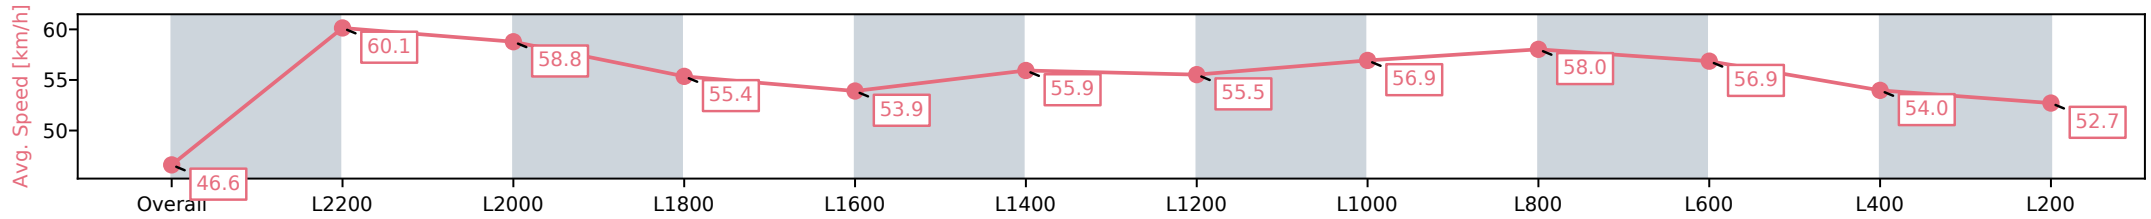

- [] Ranking at each section and finish
- :-:- No data available at this section
- NA No data available

Horse/Jockey Name	BORISLAV/Rochelle Milnes
Finish Rank	7
Fastest Section Time (Section)	0:12.06 (L2200)
Top Speed [km/h] (Section)	61.5 (Overall)
Race State	Finished

Morphettville Parks SA - Professional

Race 2: SkyCity Handicap - 2400m

28 September 2024 - 1:03PM

Track Rating: Good 4, Weather: Fine, Rail Position: +3m 1000m-W/
Post, True Remainder

Section	Overall	L2200	L2000	L1800	L1600	L1400	L1200	L1000	L800	L600	L400	L200
Section Times	2:37.34 [7] (0:15.46)	2:21.88 [6] (0:12.06)	2:09.82 [6] (0:12.34)	1:57.48 [6] (0:13.19)	1:44.29 [6] (0:13.38)	1:30.91 [5] (0:12.89)	1:18.02 [6] (0:13.13)	1:04.89 [6] (0:12.69)	0:52.20 [6] (0:12.46)	0:39.74 [6] (0:12.78)	0:26.96 [7] (0:13.36)	0:13.60 [7] (0:13.60)
Average Speed [km/h]	46.6	60.1	58.8	55.4	53.9	55.9	55.5	56.9	58.0	56.9	54.0	52.7
Top Speed [km/h]	61.5	61.5	60.0	57.2	54.6	57.1	57.9	57.9	59.0	58.8	55.3	53.7
Avg. Dist. to Rail [m]	5.5	2.9	2.7	2.2	1.9	1.9	2.2	3.1	2.3	1.6	1.1	1.3
Avg. Stride Freq. [Hz]	2.1	2.2	2.1	2.1	2.0	2.1	2.0	2.1	2.1	2.1	2.0	2.0
Avg. Stride Length [m]	6.2	7.5	7.4	7.2	7.1	7.2	7.3	7.4	7.4	7.5	7.4	7.3

- [] Ranking at each section and finish
- :-:- No data available at this section
- NA No data available