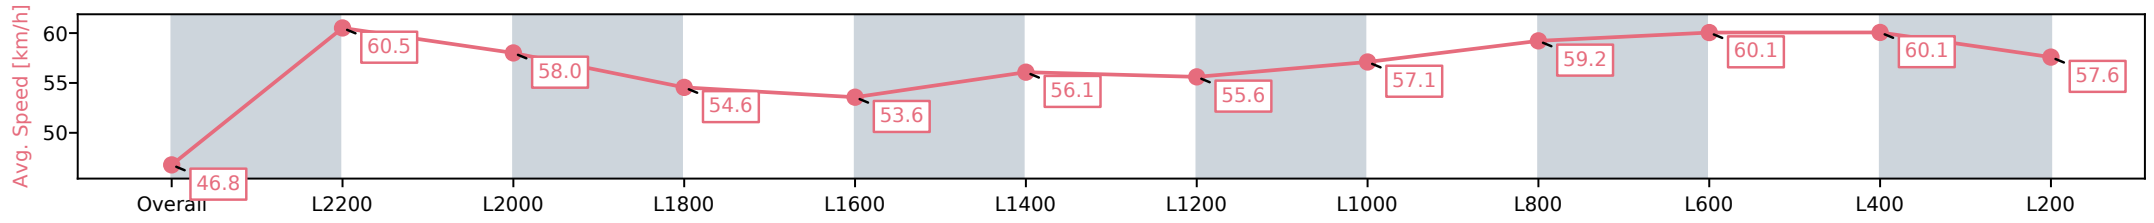

Morphettville Parks SA - Professional

Race 2: SkyCity Handicap - 2400m

28 September 2024 - 1:03PM

Track Rating: Good 4, Weather: Fine, Rail Position: +3m 1000m-W/ Post, True Remainder

Section	Overall	L2200	L2000	L1800	L1600	L1400	L1200	L1000	L800	L600	L400	L200
Section Times	2:33.95 [4] (0:15.38)	2:18.57 [5] (0:11.94)	2:06.63 [5] (0:12.42)	1:54.21 [5] (0:13.25)	1:40.96 [5] (0:13.46)	1:27.50 [6] (0:12.85)	1:14.65 [5] (0:13.09)	1:01.56 [5] (0:12.62)	0:48.94 [5] (0:12.24)	0:36.70 [5] (0:12.19)	0:24.51 [5] (0:12.06)	0:12.45 [4] (0:12.45)
Average Speed [km/h]	46.8	60.5	58.0	54.6	53.6	56.1	55.6	57.1	59.2	60.1	60.1	57.6
Top Speed [km/h]	61.9	62.2	59.7	56.7	54.4	57.2	57.4	57.8	59.8	60.4	60.7	59.5
Avg. Dist. to Rail [m]	1.9	1.1	0.5	0.7	1.1	1.1	1.7	2.6	2.4	2.8	4.9	6.1
Avg. Stride Freq. [Hz]	2.2	2.3	2.3	2.3	2.2	2.3	2.3	2.3	2.3	2.4	2.4	2.3
Avg. Stride Length [m]	6.0	7.2	7.1	6.7	6.5	6.7	6.7	6.8	6.9	6.8	6.8	6.9

Morphettville Parks SA - Professional

Race 2: SkyCity Handicap - 2400m

28 September 2024 - 1:03PM

Track Rating: Good 4, Weather: Fine, Rail Position: +3m 1000m-W/
Post, True Remainder

Section	Overall	L2200	L2000	L1800	L1600	L1400	L1200	L1000	L800	L600	L400	L200
Section Times	2:34.39 [5] (0:14.27)	2:20.12 [1] (0:11.71)	2:08.41 [1] (0:12.62)	1:55.79 [1] (0:13.60)	1:42.19 [1] (0:13.48)	1:28.71 [1] (0:13.01)	1:15.70 [1] (0:13.18)	1:02.52 [1] (0:12.67)	0:49.85 [1] (0:12.19)	0:37.66 [1] (0:12.43)	0:25.23 [3] (0:12.47)	0:12.76 [5] (0:12.76)
Average Speed [km/h]	50.4	62.0	57.3	53.3	53.5	55.3	55.1	57.1	59.0	58.2	57.9	56.2
Top Speed [km/h]	64.8	64.5	60.1	55.5	55.7	59.5	55.9	60.2	60.6	58.8	58.3	57.8
Avg. Dist. to Rail [m]	4.1	3.2	1.6	1.2	1.1	1.2	1.4	2.3	1.0	0.9	2.0	3.5
Avg. Stride Freq. [Hz]	2.3	2.3	2.2	2.1	2.1	2.2	2.2	2.2	2.3	2.3	2.3	2.2
Avg. Stride Length [m]	6.1	7.4	7.3	7.0	7.1	7.1	7.1	7.2	7.1	7.0	7.0	6.8