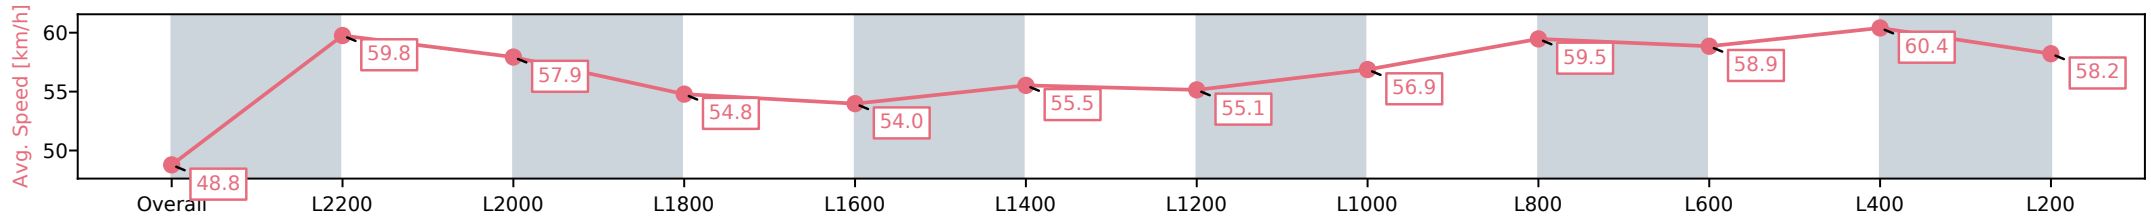

Morphettville Parks SA - Professional

Race 2: SkyCity Handicap - 2400m

28 September 2024 - 1:03PM

Track Rating: Good 4, Weather: Fine, Rail Position: +3m 1000m-W/
Post, True Remainder

Section	Overall	L2200	L2000	L1800	L1600	L1400	L1200	L1000	L800	L600	L400	L200
Section Times	2:33.83 [3] (0:14.78)	2:19.05 [4] (0:12.13)	2:06.92 [4] (0:12.50)	1:54.42 [4] (0:13.22)	1:41.20 [4] (0:13.35)	1:27.85 [4] (0:13.00)	1:14.85 [4] (0:13.14)	1:01.71 [4] (0:12.68)	0:49.03 [4] (0:12.17)	0:36.86 [4] (0:12.39)	0:24.47 [4] (0:11.95)	0:12.52 [2] (0:12.52)
Average Speed [km/h]	48.8	59.8	57.9	54.8	54.0	55.5	55.1	56.9	59.5	58.9	60.4	58.2
Top Speed [km/h]	62.5	61.9	59.9	57.3	54.7	56.4	56.2	58.0	60.6	60.1	63.1	68.9
Avg. Dist. to Rail [m]	7.4	3.2	1.9	1.1	1.0	1.1	1.4	1.9	1.9	2.0	4.2	5.6
Avg. Stride Freq. [Hz]	2.2	2.3	2.2	2.2	2.1	2.1	2.1	2.1	2.2	2.2	2.3	2.2
Avg. Stride Length [m]	6.1	7.4	7.2	6.8	6.7	7.0	6.8	7.1	7.4	7.3	7.3	6.9