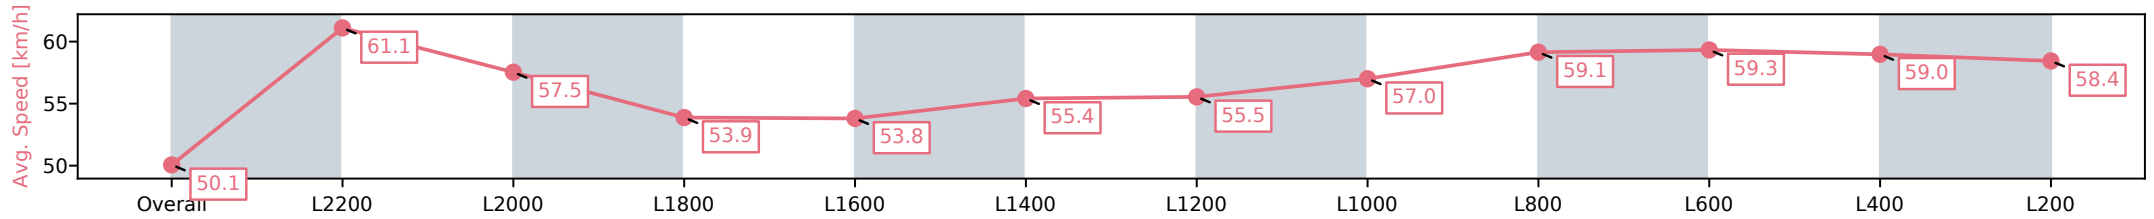

Morphettville Parks SA - Professional

Race 2: SkyCity Handicap - 2400m

28 September 2024 - 1:03PM

Track Rating: Good 4, Weather: Fine, Rail Position: +3m 1000m-W/
Post, True Remainder

Section	Overall	L2200	L2000	L1800	L1600	L1400	L1200	L1000	L800	L600	L400	L200
Section Times	2:33.64 [2] (0:14.39)	2:19.25 [2] (0:11.84)	2:07.41 [2] (0:12.61)	1:54.80 [2] (0:13.50)	1:41.30 [2] (0:13.41)	1:27.89 [2] (0:13.03)	1:14.86 [2] (0:13.13)	1:01.73 [2] (0:12.67)	0:49.06 [2] (0:12.22)	0:36.84 [2] (0:12.30)	0:24.54 [2] (0:12.25)	0:12.29 [3] (0:12.28)
Average Speed [km/h]	50.1	61.1	57.5	53.9	53.8	55.4	55.5	57.0	59.1	59.3	59.0	58.4
Top Speed [km/h]	64.4	63.9	59.5	55.3	54.7	56.1	56.9	58.9	59.5	59.7	59.6	59.2
Avg. Dist. to Rail [m]	1.6	1.7	1.9	2.1	1.7	2.0	2.2	2.8	2.3	2.1	3.2	4.1
Avg. Stride Freq. [Hz]	2.3	2.4	2.3	2.2	2.2	2.3	2.2	2.3	2.4	2.4	2.4	2.3
Avg. Stride Length [m]	5.9	7.1	6.9	6.4	6.5	6.6	6.6	6.6	6.7	6.6	6.8	6.9