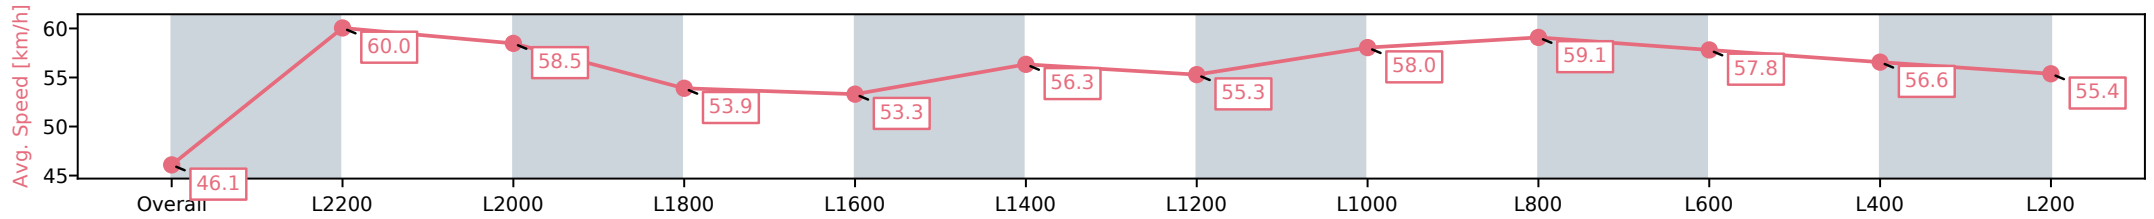

Morphettville Parks SA - Professional

Race 2: SkyCity Handicap - 2400m

28 September 2024 - 1:03PM

Track Rating: Good 4, Weather: Fine, Rail Position: +3m 1000m-W/
Post, True Remainder

Section	Overall	L2200	L2000	L1800	L1600	L1400	L1200	L1000	L800	L600	L400	L200
Section Times	2:35.81 [6] (0:15.62)	2:20.19 [7] (0:12.04)	2:08.15 [7] (0:12.35)	1:55.80 [7] (0:13.45)	1:42.35 [7] (0:13.52)	1:28.83 [7] (0:12.84)	1:15.99 [7] (0:13.14)	1:02.85 [7] (0:12.41)	0:50.44 [7] (0:12.23)	0:38.21 [7] (0:12.52)	0:25.69 [6] (0:12.75)	0:12.94 [6] (0:12.94)
Average Speed [km/h]	46.1	60.0	58.5	53.9	53.3	56.3	55.3	58.0	59.1	57.8	56.6	55.4
Top Speed [km/h]	60.7	61.5	60.0	56.0	55.0	57.8	57.8	59.2	59.7	58.9	57.4	56.8
Avg. Dist. to Rail [m]	3.1	1.6	1.0	1.2	1.3	1.7	1.8	1.5	1.5	1.0	1.4	2.4
Avg. Stride Freq. [Hz]	2.1	2.3	2.3	2.2	2.2	2.2	2.2	2.2	2.2	2.3	2.2	2.2
Avg. Stride Length [m]	5.9	7.3	7.2	6.9	6.9	7.0	7.0	7.3	7.3	7.1	7.1	7.0

- [] Ranking at each section and finish
- :-:- No data available at this section
- NA No data available

Horse/Jockey Name	BORISLAV/Rochelle Milnes
Finish Rank	7
Fastest Section Time (Section)	0:12.06 (L2200)
Top Speed [km/h] (Section)	61.5 (Overall)
Race State	Finished