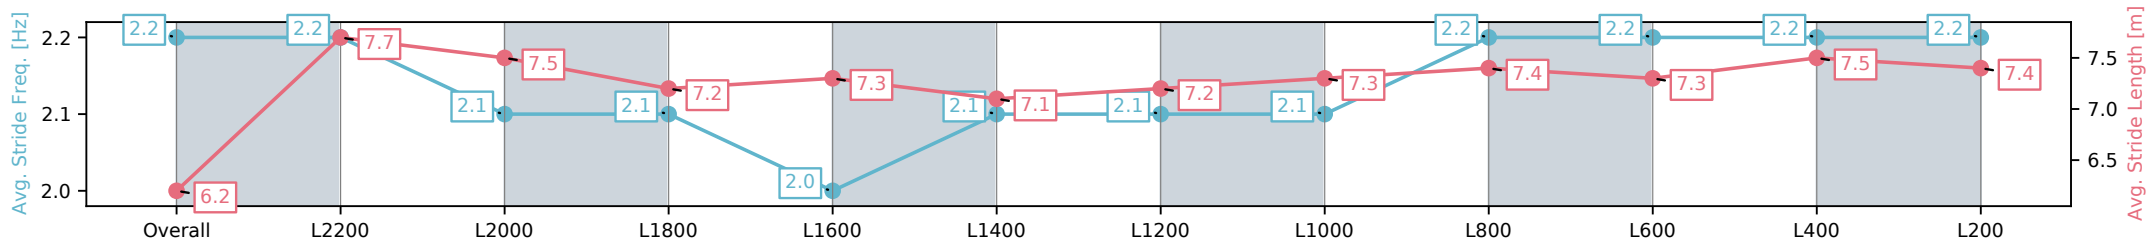

Race 2: SkyCity Handicap - 2400m

28 September 2024 - 1:03PM

Track Rating: Good 4, Weather: Fine, Rail Position: +3m 1000m-W/
Post, True Remainder

Section	Overall	L2200	L2000	L1800	L1600	L1400	L1200	L1000	L800	L600	L400	L200
Section Times	2:33.40 [1] (0:14.70)	2:18.70 [3] (0:11.81)	2:06.89 [3] (0:12.59)	1:54.30 [3] (0:13.42)	1:40.88 [3] (0:13.45)	1:27.43 [3] (0:12.99)	1:14.44 [3] (0:13.11)	1:01.33 [3] (0:12.67)	0:48.66 [3] (0:12.13)	0:36.53 [3] (0:12.09)	0:24.44 [1] (0:12.13)	0:12.31 [1] (0:12.31)
Average Speed [km/h]	48.9	61.3	57.5	54.1	53.6	55.6	55.7	57.0	59.8	60.6	59.8	58.2
Top Speed [km/h]	63.6	63.5	60.0	56.2	54.5	56.7	57.2	58.8	60.6	60.9	60.9	59.3
Avg. Dist. to Rail [m]	4.3	1.6	1.5	1.5	1.8	2.3	2.7	3.4	2.9	3.0	4.4	4.3
Avg. Stride Freq. [Hz]	2.2	2.2	2.1	2.1	2.0	2.1	2.1	2.1	2.2	2.2	2.2	2.2
Avg. Stride Length [m]	6.2	7.7	7.5	7.2	7.3	7.1	7.2	7.3	7.4	7.3	7.5	7.4