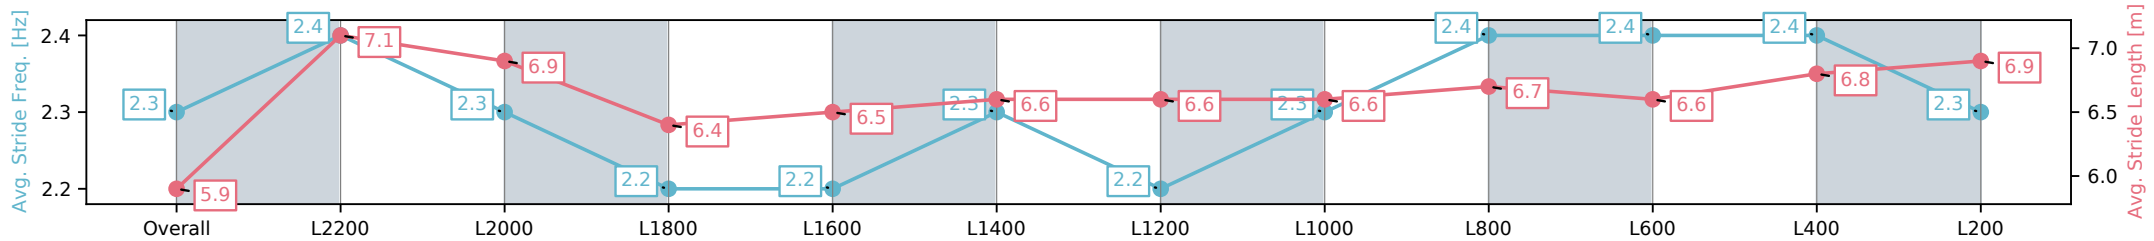

Morphettville Parks SA - Professional

Race 2: SkyCity Handicap - 2400m

28 September 2024 - 1:03PM

Track Rating: Good 4, Weather: Fine, Rail Position: +3m 1000m-W/
Post, True Remainder

Section	Overall	L2200	L2000	L1800	L1600	L1400	L1200	L1000	L800	L600	L400	L200
Section Times	2:33.64 [2] (0:14.39)	2:19.25 [2] (0:11.84)	2:07.41 [2] (0:12.61)	1:54.80 [2] (0:13.50)	1:41.30 [2] (0:13.41)	1:27.89 [2] (0:13.03)	1:14.86 [2] (0:13.13)	1:01.73 [2] (0:12.67)	0:49.06 [2] (0:12.22)	0:36.84 [2] (0:12.30)	0:24.54 [2] (0:12.25)	0:12.29 [3] (0:12.28)
Average Speed [km/h]	50.1	61.1	57.5	53.9	53.8	55.4	55.5	57.0	59.1	59.3	59.0	58.4
Top Speed [km/h]	64.4	63.9	59.5	55.3	54.7	56.1	56.9	58.9	59.5	59.7	59.6	59.2
Avg. Dist. to Rail [m]	1.6	1.7	1.9	2.1	1.7	2.0	2.2	2.8	2.3	2.1	3.2	4.1
Avg. Stride Freq. [Hz]	2.3	2.4	2.3	2.2	2.2	2.3	2.2	2.3	2.4	2.4	2.4	2.3
Avg. Stride Length [m]	5.9	7.1	6.9	6.4	6.5	6.6	6.6	6.6	6.7	6.6	6.8	6.9

Morphettville Parks SA - Professional

Race 2: SkyCity Handicap - 2400m

28 September 2024 - 1:03PM

Track Rating: Good 4, Weather: Fine, Rail Position: +3m 1000m-W/
Post, True Remainder

Section	Overall	L2200	L2000	L1800	L1600	L1400	L1200	L1000	L800	L600	L400	L200
Section Times	2:33.83 [3] (0:14.78)	2:19.05 [4] (0:12.13)	2:06.92 [4] (0:12.50)	1:54.42 [4] (0:13.22)	1:41.20 [4] (0:13.35)	1:27.85 [4] (0:13.00)	1:14.85 [4] (0:13.14)	1:01.71 [4] (0:12.68)	0:49.03 [4] (0:12.17)	0:36.86 [4] (0:12.39)	0:24.47 [4] (0:11.95)	0:12.52 [2] (0:12.52)
Average Speed [km/h]	48.8	59.8	57.9	54.8	54.0	55.5	55.1	56.9	59.5	58.9	60.4	58.2
Top Speed [km/h]	62.5	61.9	59.9	57.3	54.7	56.4	56.2	58.0	60.6	60.1	63.1	68.9
Avg. Dist. to Rail [m]	7.4	3.2	1.9	1.1	1.0	1.1	1.4	1.9	1.9	2.0	4.2	5.6
Avg. Stride Freq. [Hz]	2.2	2.3	2.2	2.2	2.1	2.1	2.1	2.1	2.2	2.2	2.3	2.2
Avg. Stride Length [m]	6.1	7.4	7.2	6.8	6.7	7.0	6.8	7.1	7.4	7.3	7.3	6.9