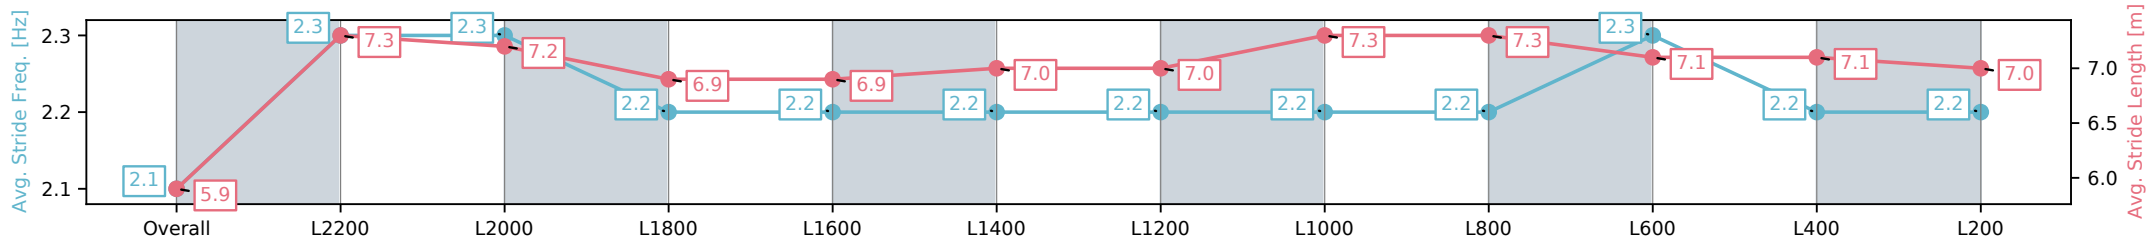

Morphettville Parks SA - Professional

Race 2: SkyCity Handicap - 2400m

28 September 2024 - 1:03PM

Track Rating: Good 4, Weather: Fine, Rail Position: +3m 1000m-W/
Post, True Remainder

Section	Overall	L2200	L2000	L1800	L1600	L1400	L1200	L1000	L800	L600	L400	L200
Section Times	2:35.81 [6] (0:15.62)	2:20.19 [7] (0:12.04)	2:08.15 [7] (0:12.35)	1:55.80 [7] (0:13.45)	1:42.35 [7] (0:13.52)	1:28.83 [7] (0:12.84)	1:15.99 [7] (0:13.14)	1:02.85 [7] (0:12.41)	0:50.44 [7] (0:12.23)	0:38.21 [7] (0:12.52)	0:25.69 [6] (0:12.75)	0:12.94 [6] (0:12.94)
Average Speed [km/h]	46.1	60.0	58.5	53.9	53.3	56.3	55.3	58.0	59.1	57.8	56.6	55.4
Top Speed [km/h]	60.7	61.5	60.0	56.0	55.0	57.8	57.8	59.2	59.7	58.9	57.4	56.8
Avg. Dist. to Rail [m]	3.1	1.6	1.0	1.2	1.3	1.7	1.8	1.5	1.5	1.0	1.4	2.4
Avg. Stride Freq. [Hz]	2.1	2.3	2.3	2.2	2.2	2.2	2.2	2.2	2.2	2.3	2.2	2.2
Avg. Stride Length [m]	5.9	7.3	7.2	6.9	6.9	7.0	7.0	7.3	7.3	7.1	7.1	7.0

- [] Ranking at each section and finish
- :-:- No data available at this section
- NA No data available

Horse/Jockey Name	BORISLAV/Rochelle Milnes
Finish Rank	7
Fastest Section Time (Section)	0:12.06 (L2200)
Top Speed [km/h] (Section)	61.5 (Overall)
Race State	Finished