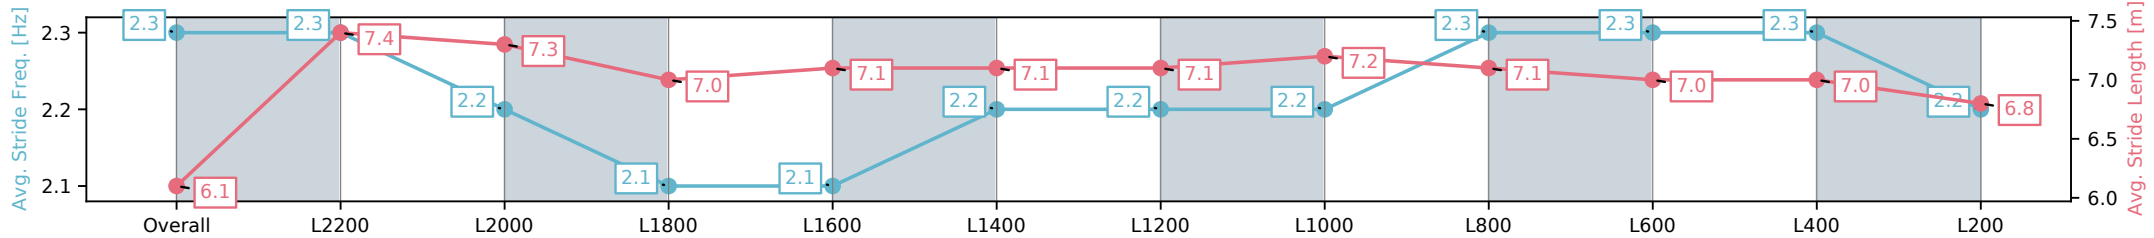

Morphettville Parks SA - Professional

Race 2: SkyCity Handicap - 2400m

28 September 2024 - 1:03PM

Track Rating: Good 4, Weather: Fine, Rail Position: +3m 1000m-W/
Post, True Remainder

Section	Overall	L2200	L2000	L1800	L1600	L1400	L1200	L1000	L800	L600	L400	L200
Section Times	2:34.39 [5] (0:14.27)	2:20.12 [1] (0:11.71)	2:08.41 [1] (0:12.62)	1:55.79 [1] (0:13.60)	1:42.19 [1] (0:13.48)	1:28.71 [1] (0:13.01)	1:15.70 [1] (0:13.18)	1:02.52 [1] (0:12.67)	0:49.85 [1] (0:12.19)	0:37.66 [1] (0:12.43)	0:25.23 [3] (0:12.47)	0:12.76 [5] (0:12.76)
Average Speed [km/h]	50.4	62.0	57.3	53.3	53.5	55.3	55.1	57.1	59.0	58.2	57.9	56.2
Top Speed [km/h]	64.8	64.5	60.1	55.5	55.7	59.5	55.9	60.2	60.6	58.8	58.3	57.8
Avg. Dist. to Rail [m]	4.1	3.2	1.6	1.2	1.1	1.2	1.4	2.3	1.0	0.9	2.0	3.5
Avg. Stride Freq. [Hz]	2.3	2.3	2.2	2.1	2.1	2.2	2.2	2.2	2.3	2.3	2.3	2.2
Avg. Stride Length [m]	6.1	7.4	7.3	7.0	7.1	7.1	7.1	7.2	7.1	7.0	7.0	6.8

Morphettville Parks SA - Professional

Race 2: SkyCity Handicap - 2400m

28 September 2024 - 1:03PM

Track Rating: Good 4, Weather: Fine, Rail Position: +3m 1000m-W/
Post, True Remainder

Section	Overall	L2200	L2000	L1800	L1600	L1400	L1200	L1000	L800	L600	L400	L200
Section Times	2:35.81 [6] (0:15.62)	2:20.19 [7] (0:12.04)	2:08.15 [7] (0:12.35)	1:55.80 [7] (0:13.45)	1:42.35 [7] (0:13.52)	1:28.83 [7] (0:12.84)	1:15.99 [7] (0:13.14)	1:02.85 [7] (0:12.41)	0:50.44 [7] (0:12.23)	0:38.21 [7] (0:12.52)	0:25.69 [6] (0:12.75)	0:12.94 [6] (0:12.94)
Average Speed [km/h]	46.1	60.0	58.5	53.9	53.3	56.3	55.3	58.0	59.1	57.8	56.6	55.4
Top Speed [km/h]	60.7	61.5	60.0	56.0	55.0	57.8	57.8	59.2	59.7	58.9	57.4	56.8
Avg. Dist. to Rail [m]	3.1	1.6	1.0	1.2	1.3	1.7	1.8	1.5	1.5	1.0	1.4	2.4
Avg. Stride Freq. [Hz]	2.1	2.3	2.3	2.2	2.2	2.2	2.2	2.2	2.2	2.3	2.2	2.2
Avg. Stride Length [m]	5.9	7.3	7.2	6.9	6.9	7.0	7.0	7.3	7.3	7.1	7.1	7.0