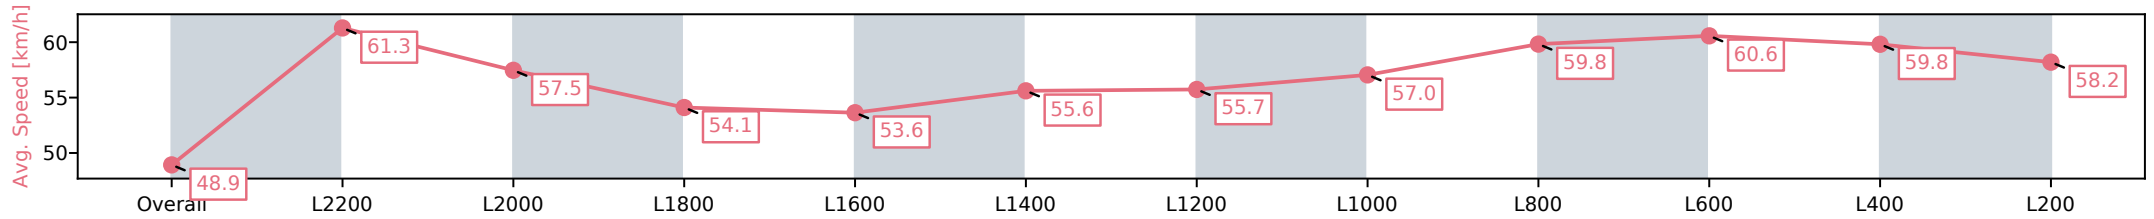

Race 2: SkyCity Handicap - 2400m

28 September 2024 - 1:03PM

Track Rating: Good 4, Weather: Fine, Rail Position: +3m 1000m-W/
Post, True Remainder

Section	Overall	L2200	L2000	L1800	L1600	L1400	L1200	L1000	L800	L600	L400	L200
Section Times	2:33.40 [1] (0:14.70)	2:18.70 [3] (0:11.81)	2:06.89 [3] (0:12.59)	1:54.30 [3] (0:13.42)	1:40.88 [3] (0:13.45)	1:27.43 [3] (0:12.99)	1:14.44 [3] (0:13.11)	1:01.33 [3] (0:12.67)	0:48.66 [3] (0:12.13)	0:36.53 [3] (0:12.09)	0:24.44 [1] (0:12.13)	0:12.31 [1] (0:12.31)
Average Speed [km/h]	48.9	61.3	57.5	54.1	53.6	55.6	55.7	57.0	59.8	60.6	59.8	58.2
Top Speed [km/h]	63.6	63.5	60.0	56.2	54.5	56.7	57.2	58.8	60.6	60.9	60.9	59.3
Avg. Dist. to Rail [m]	4.3	1.6	1.5	1.5	1.8	2.3	2.7	3.4	2.9	3.0	4.4	4.3
Avg. Stride Freq. [Hz]	2.2	2.2	2.1	2.1	2.0	2.1	2.1	2.1	2.2	2.2	2.2	2.2
Avg. Stride Length [m]	6.2	7.7	7.5	7.2	7.3	7.1	7.2	7.3	7.4	7.3	7.5	7.4