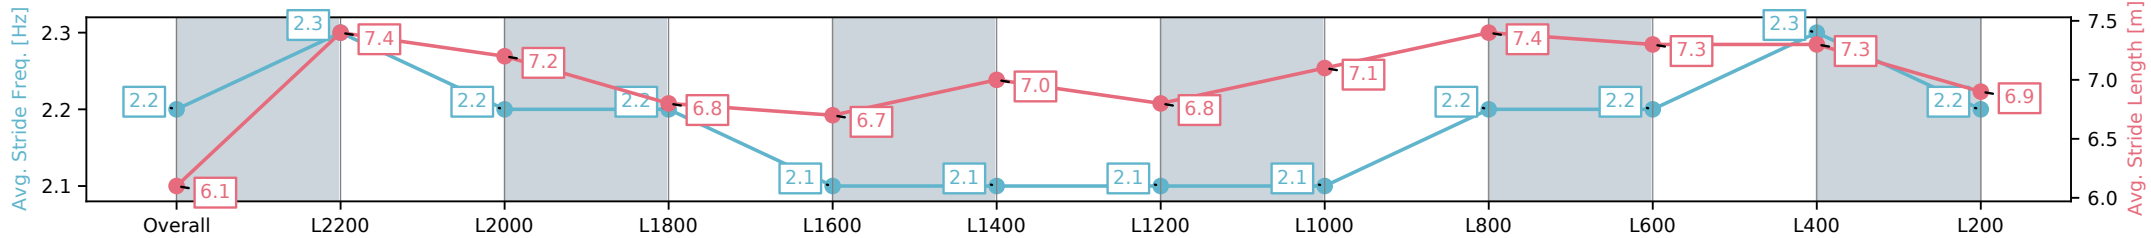

Morphettville Parks SA - Professional

Race 2: SkyCity Handicap - 2400m

28 September 2024 - 1:03PM

Track Rating: Good 4, Weather: Fine, Rail Position: +3m 1000m-W/
Post, True Remainder

Section	Overall	L2200	L2000	L1800	L1600	L1400	L1200	L1000	L800	L600	L400	L200
Section Times	2:33.83 [3] (0:14.78)	2:19.05 [4] (0:12.13)	2:06.92 [4] (0:12.50)	1:54.42 [4] (0:13.22)	1:41.20 [4] (0:13.35)	1:27.85 [4] (0:13.00)	1:14.85 [4] (0:13.14)	1:01.71 [4] (0:12.68)	0:49.03 [4] (0:12.17)	0:36.86 [4] (0:12.39)	0:24.47 [4] (0:11.95)	0:12.52 [2] (0:12.52)
Average Speed [km/h]	48.8	59.8	57.9	54.8	54.0	55.5	55.1	56.9	59.5	58.9	60.4	58.2
Top Speed [km/h]	62.5	61.9	59.9	57.3	54.7	56.4	56.2	58.0	60.6	60.1	63.1	68.9
Avg. Dist. to Rail [m]	7.4	3.2	1.9	1.1	1.0	1.1	1.4	1.9	1.9	2.0	4.2	5.6
Avg. Stride Freq. [Hz]	2.2	2.3	2.2	2.2	2.1	2.1	2.1	2.1	2.2	2.2	2.3	2.2
Avg. Stride Length [m]	6.1	7.4	7.2	6.8	6.7	7.0	6.8	7.1	7.4	7.3	7.3	6.9

Morphettville Parks SA - Professional

Race 2: SkyCity Handicap - 2400m

28 September 2024 - 1:03PM

Track Rating: Good 4, Weather: Fine, Rail Position: +3m 1000m-W/ Post, True Remainder

Section	Overall	L2200	L2000	L1800	L1600	L1400	L1200	L1000	L800	L600	L400	L200
Section Times	2:33.95 [4] (0:15.38)	2:18.57 [5] (0:11.94)	2:06.63 [5] (0:12.42)	1:54.21 [5] (0:13.25)	1:40.96 [5] (0:13.46)	1:27.50 [6] (0:12.85)	1:14.65 [5] (0:13.09)	1:01.56 [5] (0:12.62)	0:48.94 [5] (0:12.24)	0:36.70 [5] (0:12.19)	0:24.51 [5] (0:12.06)	0:12.45 [4] (0:12.45)
Average Speed [km/h]	46.8	60.5	58.0	54.6	53.6	56.1	55.6	57.1	59.2	60.1	60.1	57.6
Top Speed [km/h]	61.9	62.2	59.7	56.7	54.4	57.2	57.4	57.8	59.8	60.4	60.7	59.5
Avg. Dist. to Rail [m]	1.9	1.1	0.5	0.7	1.1	1.1	1.7	2.6	2.4	2.8	4.9	6.1
Avg. Stride Freq. [Hz]	2.2	2.3	2.3	2.3	2.2	2.3	2.3	2.3	2.3	2.4	2.4	2.3
Avg. Stride Length [m]	6.0	7.2	7.1	6.7	6.5	6.7	6.7	6.8	6.9	6.8	6.8	6.9