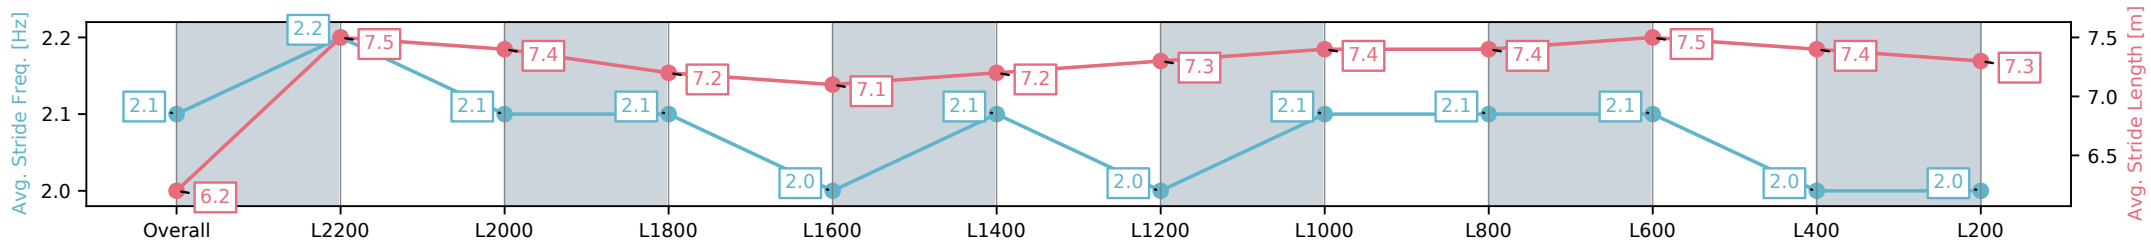

- [] Ranking at each section and finish
- :-:- No data available at this section
- NA No data available

Horse/Jockey Name	BORISLAV/Rochelle Milnes
Finish Rank	7
Fastest Section Time (Section)	0:12.06 (L2200)
Top Speed [km/h] (Section)	61.5 (Overall)
Race State	Finished

Morphettville Parks SA - Professional

Race 2: SkyCity Handicap - 2400m

28 September 2024 - 1:03PM

Track Rating: Good 4, Weather: Fine, Rail Position: +3m 1000m-W/
Post, True Remainder

Section	Overall	L2200	L2000	L1800	L1600	L1400	L1200	L1000	L800	L600	L400	L200
Section Times	2:37.34 [7] (0:15.46)	2:21.88 [6] (0:12.06)	2:09.82 [6] (0:12.34)	1:57.48 [6] (0:13.19)	1:44.29 [6] (0:13.38)	1:30.91 [5] (0:12.89)	1:18.02 [6] (0:13.13)	1:04.89 [6] (0:12.69)	0:52.20 [6] (0:12.46)	0:39.74 [6] (0:12.78)	0:26.96 [7] (0:13.36)	0:13.60 [7] (0:13.60)
Average Speed [km/h]	46.6	60.1	58.8	55.4	53.9	55.9	55.5	56.9	58.0	56.9	54.0	52.7
Top Speed [km/h]	61.5	61.5	60.0	57.2	54.6	57.1	57.9	57.9	59.0	58.8	55.3	53.7
Avg. Dist. to Rail [m]	5.5	2.9	2.7	2.2	1.9	1.9	2.2	3.1	2.3	1.6	1.1	1.3
Avg. Stride Freq. [Hz]	2.1	2.2	2.1	2.1	2.0	2.1	2.0	2.1	2.1	2.1	2.0	2.0
Avg. Stride Length [m]	6.2	7.5	7.4	7.2	7.1	7.2	7.3	7.4	7.4	7.5	7.4	7.3

- [] Ranking at each section and finish
- :-:- No data available at this section
- NA No data available