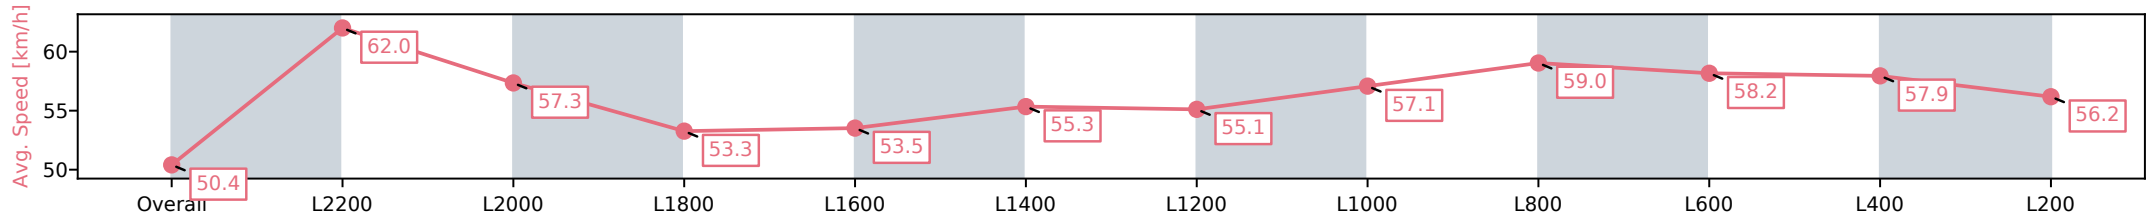

Morphettville Parks SA - Professional

Race 2: SkyCity Handicap - 2400m

28 September 2024 - 1:03PM

Track Rating: Good 4, Weather: Fine, Rail Position: +3m 1000m-W/
Post, True Remainder

Section	Overall	L2200	L2000	L1800	L1600	L1400	L1200	L1000	L800	L600	L400	L200
Section Times	2:34.39 [5] (0:14.27)	2:20.12 [1] (0:11.71)	2:08.41 [1] (0:12.62)	1:55.79 [1] (0:13.60)	1:42.19 [1] (0:13.48)	1:28.71 [1] (0:13.01)	1:15.70 [1] (0:13.18)	1:02.52 [1] (0:12.67)	0:49.85 [1] (0:12.19)	0:37.66 [1] (0:12.43)	0:25.23 [3] (0:12.47)	0:12.76 [5] (0:12.76)
Average Speed [km/h]	50.4	62.0	57.3	53.3	53.5	55.3	55.1	57.1	59.0	58.2	57.9	56.2
Top Speed [km/h]	64.8	64.5	60.1	55.5	55.7	59.5	55.9	60.2	60.6	58.8	58.3	57.8
Avg. Dist. to Rail [m]	4.1	3.2	1.6	1.2	1.1	1.2	1.4	2.3	1.0	0.9	2.0	3.5
Avg. Stride Freq. [Hz]	2.3	2.3	2.2	2.1	2.1	2.2	2.2	2.2	2.3	2.3	2.3	2.2
Avg. Stride Length [m]	6.1	7.4	7.3	7.0	7.1	7.1	7.1	7.2	7.1	7.0	7.0	6.8

- [] Ranking at each section and finish
- :-:- No data available at this section
- NA No data available

Horse/Jockey Name	SESAR/Ben Price
Finish Rank	6
Fastest Section Time (Section)	0:12.04 (L2200)
Top Speed [km/h] (Section)	61.5 (Overall)
Race State	Finished