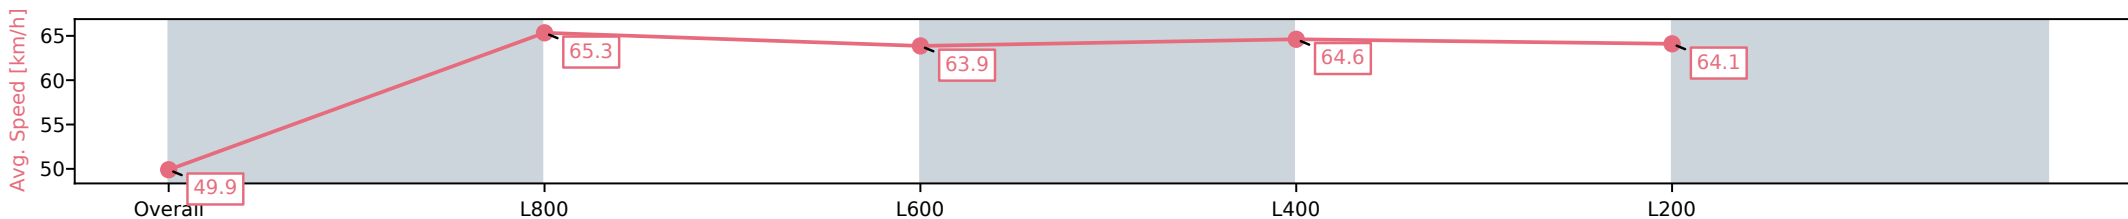

Section	Overall	L800	L600	L400	L200
Section Times	0:59.15 [2] (0:14.46)	0:44.69 [4] (0:11.02)	0:33.67 [5] (0:11.38)	0:22.29 [5] (0:11.17)	0:11.12 [5] (0:11.12)
Average Speed [km/h]	49.9	65.3	63.9	64.6	64.1
Top Speed [km/h]	68.1	68.3	65.0	67.5	67.6
Avg. Dist. to Rail [m]	4.2	0.4	1.4	3.4	3.6
Avg. Stride Freq. [Hz]	2.3	2.4	2.4	2.4	2.3
Avg. Stride Length [m]	6.0	7.6	7.5	7.5	7.5