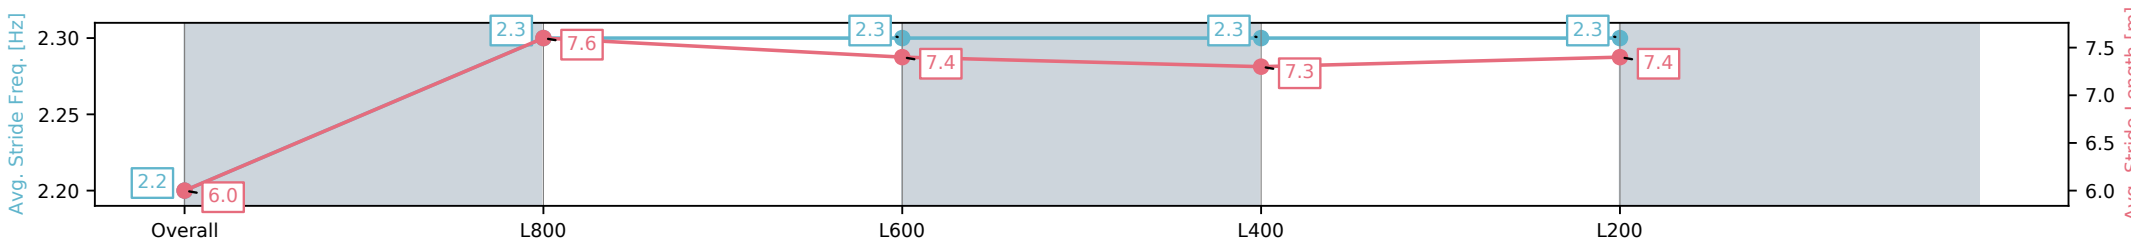

Section	Overall	L800	L600	L400	L200
Section Times	0:59.75 [7] (0:14.81)	0:44.94 [9] (0:10.95)	0:33.99 [9] (0:11.39)	0:22.60 [7] (0:11.24)	0:11.36 [6] (0:11.36)
Average Speed [km/h]	48.5	66.0	64.2	64.3	62.8
Top Speed [km/h]	67.0	67.4	64.6	64.8	64.0
Avg. Dist. to Rail [m]	3.7	1.7	2.6	4.4	4.8
Avg. Stride Freq. [Hz]	2.2	2.3	2.3	2.3	2.3
Avg. Stride Length [m]	6.0	7.6	7.4	7.3	7.4