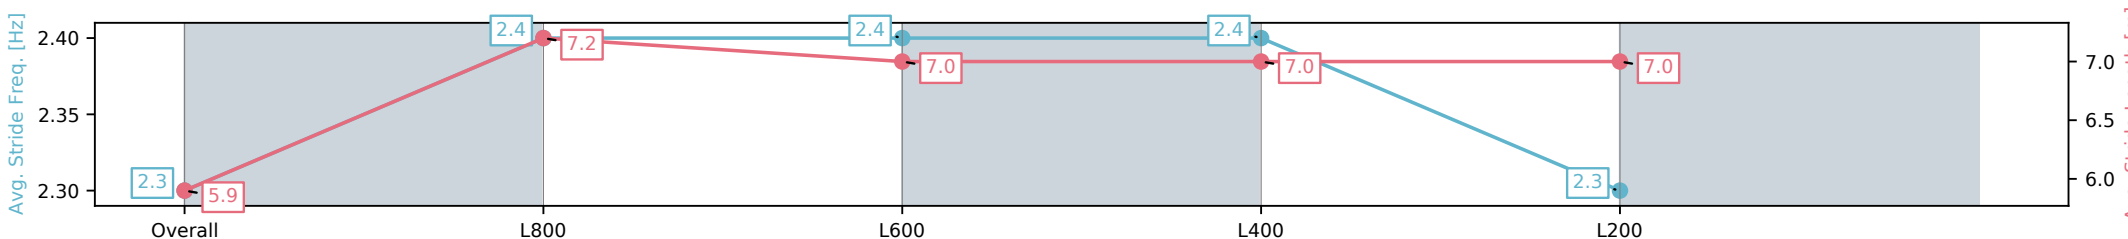

Section	Overall	L800	L600	L400	L200
Section Times	1:00.44 [8] (0:14.53)	0:45.91 [7] (0:11.05)	0:34.86 [7] (0:11.57)	0:23.28 [8] (0:11.67)	0:11.61 [9] (0:11.61)
Average Speed [km/h]	49.4	65.3	62.5	61.7	61.4
Top Speed [km/h]	65.9	66.0	63.7	62.4	61.5
Avg. Dist. to Rail [m]	3.2	0.9	0.9	0.7	0.8
Avg. Stride Freq. [Hz]	2.3	2.4	2.4	2.4	2.3
Avg. Stride Length [m]	5.9	7.2	7.0	7.0	7.0