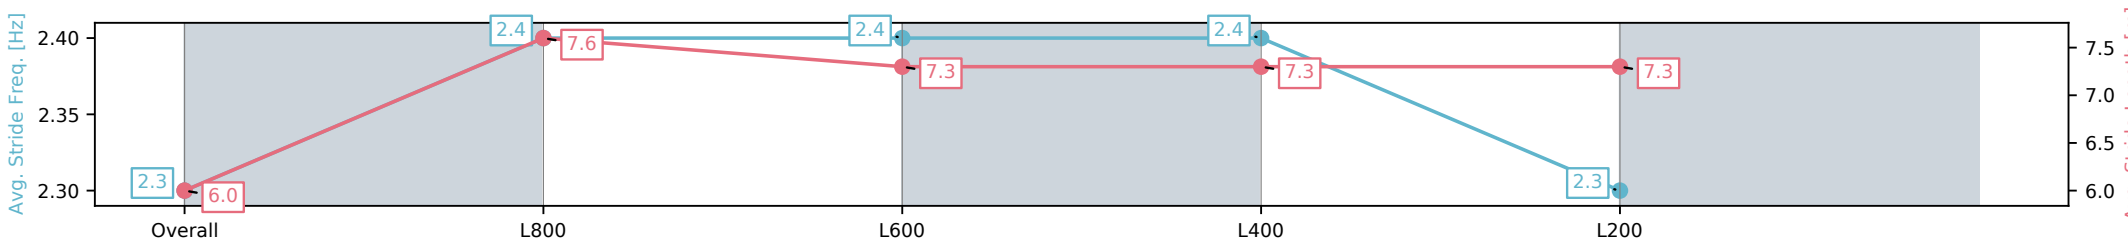

Section	Overall	L800	L600	L400	L200
Section Times	1:00.57 [9] (0:14.51)	0:46.06 [6] (0:10.98)	0:35.08 [6] (0:11.56)	0:23.52 [6] (0:11.76)	0:11.76 [8] (0:11.76)
Average Speed [km/h]	49.7	65.8	63.1	61.5	60.6
Top Speed [km/h]	67.1	67.0	64.4	61.9	61.9
Avg. Dist. to Rail [m]	6.7	2.1	2.1	3.0	4.1
Avg. Stride Freq. [Hz]	2.3	2.4	2.4	2.4	2.3
Avg. Stride Length [m]	6.0	7.6	7.3	7.3	7.3