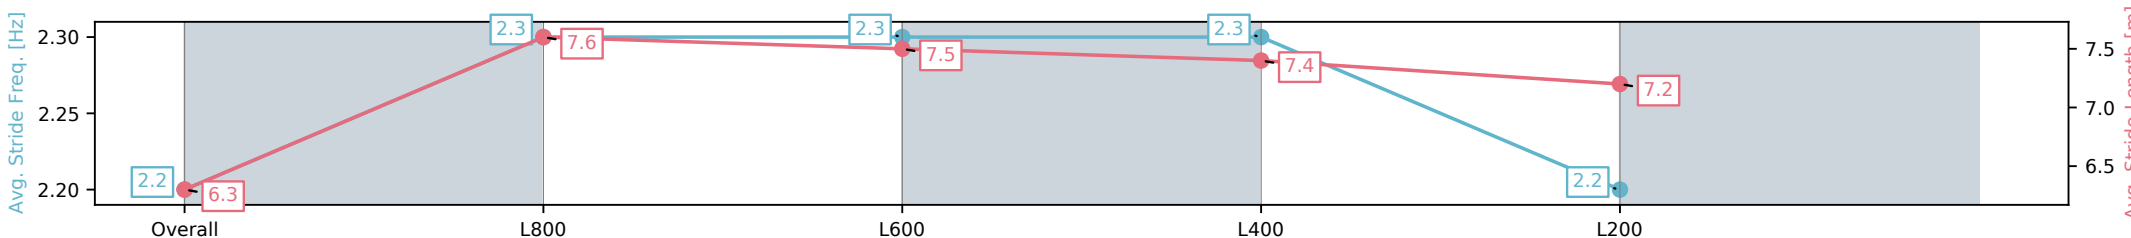

Section	Overall	L800	L600	L400	L200
Section Times	0:59.54 [6] (0:14.18)	0:45.36 [1] (0:10.88)	0:34.48 [3] (0:11.37)	0:23.11 [4] (0:11.42)	0:11.69 [4] (0:11.69)
Average Speed [km/h]	50.8	66.5	64.0	63.4	60.8
Top Speed [km/h]	66.7	67.6	65.2	64.1	62.9
Avg. Dist. to Rail [m]	11.2	2.5	1.7	3.6	6.7
Avg. Stride Freq. [Hz]	2.2	2.3	2.3	2.3	2.2
Avg. Stride Length [m]	6.3	7.6	7.5	7.4	7.2