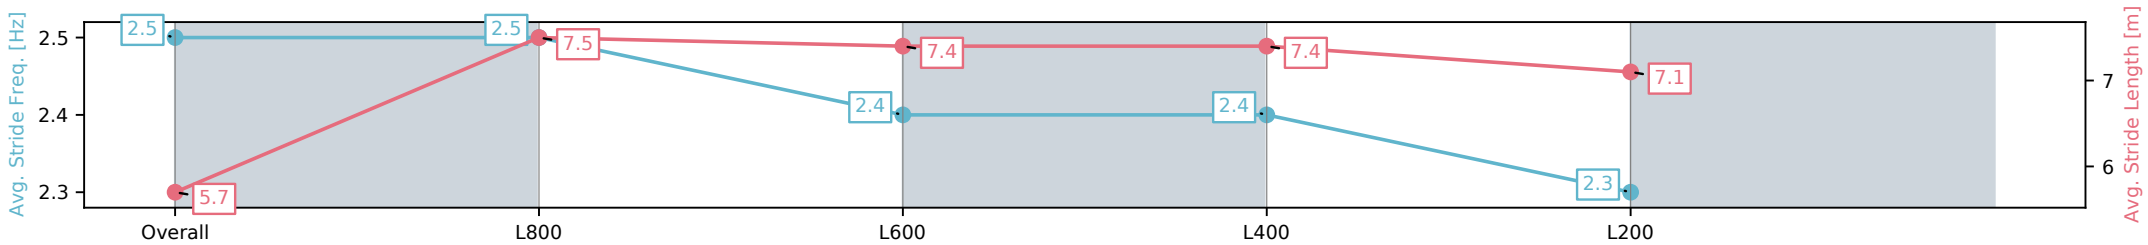

Section	Overall	L800	L600	L400	L200
Section Times	0:59.50 [5] (0:14.18)	0:45.32 [1] (0:10.75)	0:34.57 [2] (0:11.30)	0:23.27 [2] (0:11.47)	0:11.80 [2] (0:11.80)
Average Speed [km/h]	50.8	67.3	63.9	62.9	60.3
Top Speed [km/h]	68.7	68.7	65.0	63.6	62.4
Avg. Dist. to Rail [m]	8.2	2.2	0.7	1.7	4.2
Avg. Stride Freq. [Hz]	2.5	2.5	2.4	2.4	2.3
Avg. Stride Length [m]	5.7	7.5	7.4	7.4	7.1