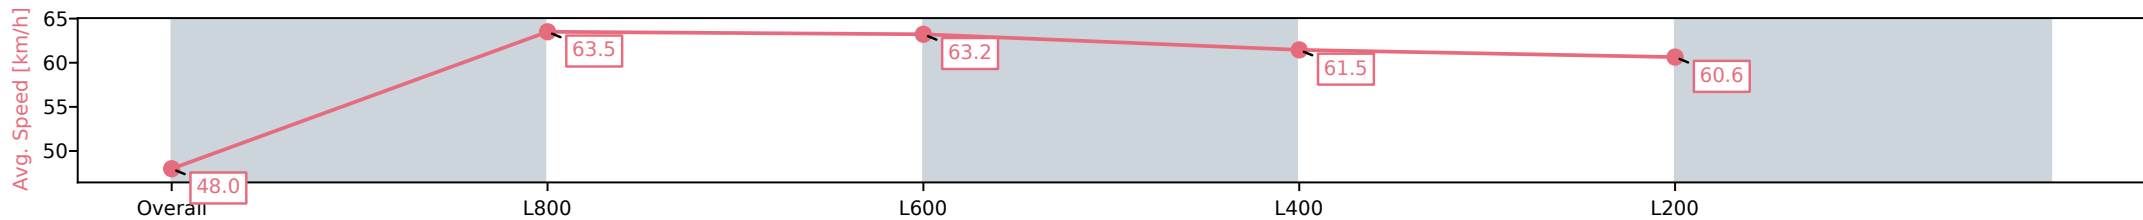

Horse/Jockey Name	MAGIC MARINER/Taylor Johnstone
Finish Rank	10
Fastest Section Time (Section)	0:11.38 (L800)
Top Speed [km/h] (Section)	64.2 (L800)
Race State	Finished

Morphettville Parks SA - Professional

Race 1: Dominant Three-Year-Old Maiden Plate (Heat of the Sportsbet Rebel Raider Series) - 1000m

28 September 2024 - 12:30PM

Track Rating: Good 4, Weather: Fine, Rail Position: +3m 1000m-W/ Post, True Remainder

Section	Overall	L800	L600	L400	L200
Section Times	1:01.38 [10] (0:14.99)	0:46.39 [11] (0:11.38)	0:35.01 [11] (0:11.55)	0:23.46 [11] (0:11.73)	0:11.73 [11] (0:11.73)
Average Speed [km/h]	48.0	63.5	63.2	61.5	60.6
Top Speed [km/h]	63.9	64.2	64.2	62.0	61.1
Avg. Dist. to Rail [m]	5.4	2.1	2.0	2.5	3.7
Avg. Stride Freq. [Hz]	2.5	2.5	2.5	2.4	2.3
Avg. Stride Length [m]	5.3	6.6	6.9	7.2	7.1

[ ] Ranking at each section and finish
-:-:- No data available at this section
NA No data available