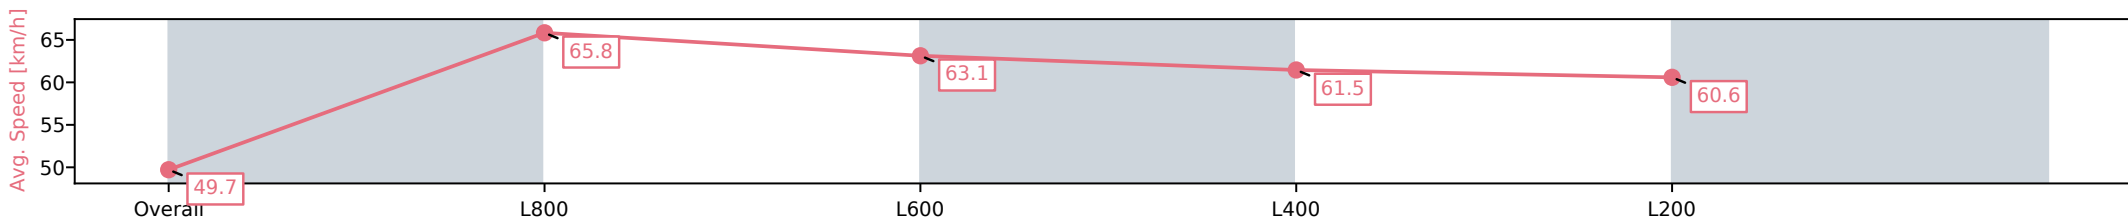

Section	Overall	L800	L600	L400	L200
Section Times	1:00.57 [9] (0:14.51)	0:46.06 [6] (0:10.98)	0:35.08 [6] (0:11.56)	0:23.52 [6] (0:11.76)	0:11.76 [8] (0:11.76)
Average Speed [km/h]	49.7	65.8	63.1	61.5	60.6
Top Speed [km/h]	67.1	67.0	64.4	61.9	61.9
Avg. Dist. to Rail [m]	6.7	2.1	2.1	3.0	4.1
Avg. Stride Freq. [Hz]	2.3	2.4	2.4	2.4	2.3
Avg. Stride Length [m]	6.0	7.6	7.3	7.3	7.3