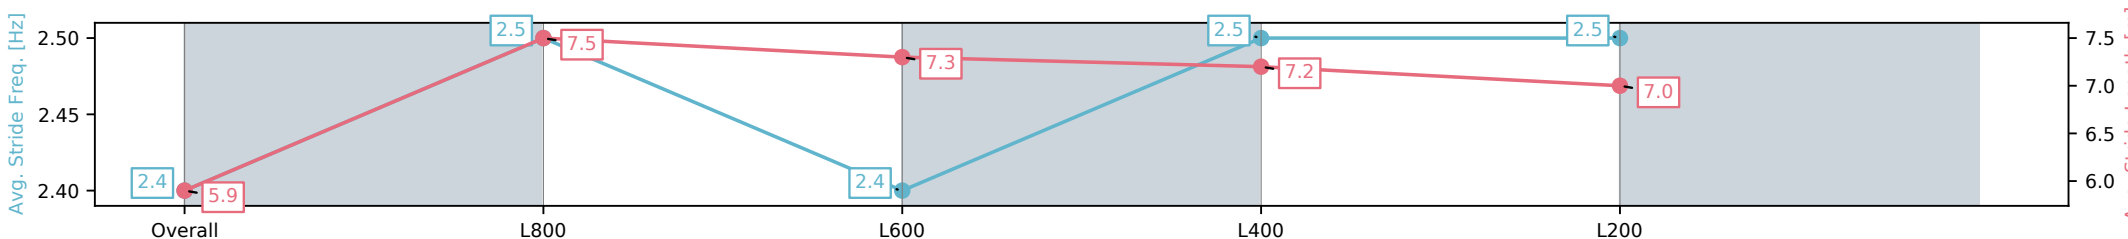

Section	Overall	L800	L600	L400	L200
Section Times	0:58.94 [1] (0:14.20)	0:44.74 [3] (0:10.70)	0:34.04 [1] (0:11.30)	0:22.74 [1] (0:11.31)	0:11.43 [1] (0:11.43)
Average Speed [km/h]	50.7	67.3	63.4	63.6	62.3
Top Speed [km/h]	69.8	69.8	64.9	64.9	64.3
Avg. Dist. to Rail [m]	4.3	0.7	0.8	0.7	2.3
Avg. Stride Freq. [Hz]	2.4	2.5	2.4	2.5	2.5
Avg. Stride Length [m]	5.9	7.5	7.3	7.2	7.0