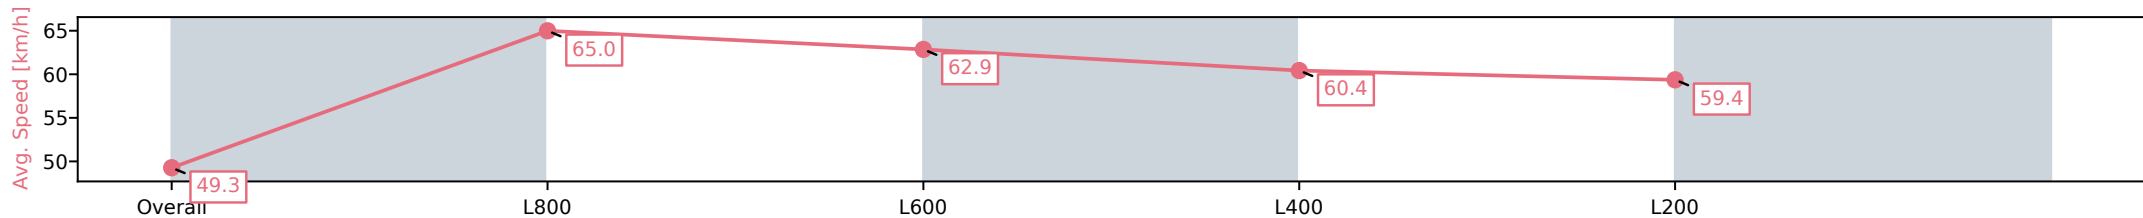

Horse/Jockey Name	CLASSY CLARET/Jason Holder
Finish Rank	11
Fastest Section Time (Section)	0:11.15 (L800)
Top Speed [km/h] (Section)	65.7 (Overall)
Race State	Finished

Morphettville Parks SA - Professional

Race 1: Dominant Three-Year-Old Maiden Plate (Heat of the Sportsbet Rebel Raider Series) - 1000m

28 September 2024 - 12:30PM

Track Rating: Good 4, Weather: Fine, Rail Position: +3m 1000m-W/ Post, True Remainder

Section	Overall	L800	L600	L400	L200
Section Times	1:01.42 [11] (0:14.57)	0:46.84 [8] (0:11.15)	0:35.69 [8] (0:11.70)	0:23.99 [9] (0:11.99)	0:12.00 [10] (0:12.00)
Average Speed [km/h]	49.3	65.0	62.9	60.4	59.4
Top Speed [km/h]	65.5	65.7	63.9	61.7	59.6
Avg. Dist. to Rail [m]	8.5	3.0	3.4	4.5	5.3
Avg. Stride Freq. [Hz]	2.4	2.4	2.4	2.3	2.2
Avg. Stride Length [m]	5.7	7.2	7.4	7.3	7.2

[ ] Ranking at each section and finish
-:-:- No data available at this section
NA No data available