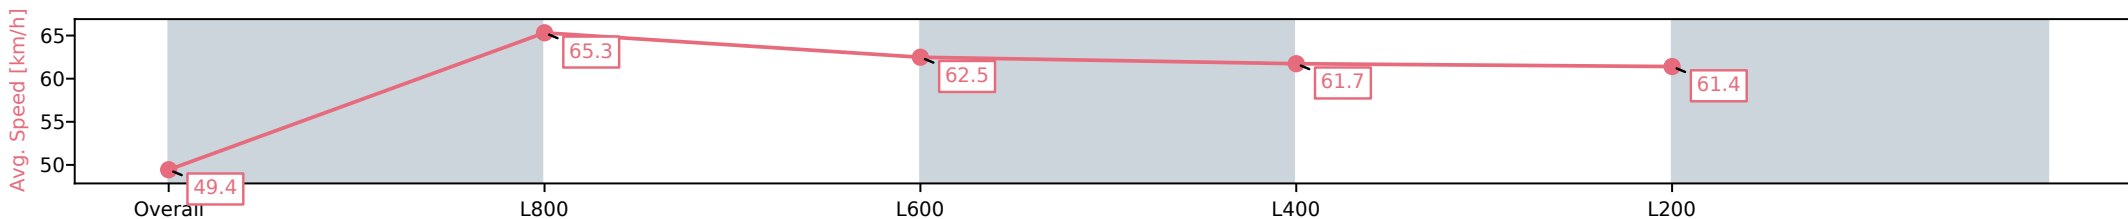

Section	Overall	L800	L600	L400	L200
Section Times	1:00.44 [8] (0:14.53)	0:45.91 [7] (0:11.05)	0:34.86 [7] (0:11.57)	0:23.28 [8] (0:11.67)	0:11.61 [9] (0:11.61)
Average Speed [km/h]	49.4	65.3	62.5	61.7	61.4
Top Speed [km/h]	65.9	66.0	63.7	62.4	61.5
Avg. Dist. to Rail [m]	3.2	0.9	0.9	0.7	0.8
Avg. Stride Freq. [Hz]	2.3	2.4	2.4	2.4	2.3
Avg. Stride Length [m]	5.9	7.2	7.0	7.0	7.0