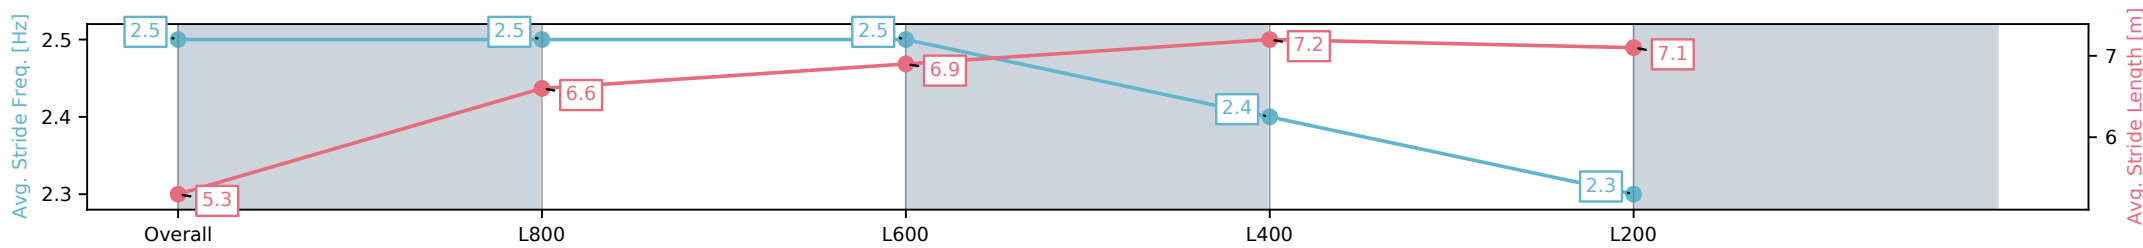

Horse/Jockey Name	MAGIC MARINER/Taylor Johnstone
Finish Rank	10
Fastest Section Time (Section)	0:11.38 (L800)
Top Speed [km/h] (Section)	64.2 (L800)
Race State	Finished

Morphettville Parks SA - Professional

Race 1: Dominant Three-Year-Old Maiden Plate (Heat of the Sportsbet Rebel Raider Series) - 1000m

28 September 2024 - 12:30PM

Track Rating: Good 4, Weather: Fine, Rail Position: +3m 1000m-W/ Post, True Remainder

Section	Overall	L800	L600	L400	L200
Section Times	1:01.38 [10] (0:14.99)	0:46.39 [11] (0:11.38)	0:35.01 [11] (0:11.55)	0:23.46 [11] (0:11.73)	0:11.73 [11] (0:11.73)
Average Speed [km/h]	48.0	63.5	63.2	61.5	60.6
Top Speed [km/h]	63.9	64.2	64.2	62.0	61.1
Avg. Dist. to Rail [m]	5.4	2.1	2.0	2.5	3.7
Avg. Stride Freq. [Hz]	2.5	2.5	2.5	2.4	2.3
Avg. Stride Length [m]	5.3	6.6	6.9	7.2	7.1

[ ] Ranking at each section and finish
-:-:- No data available at this section
NA No data available