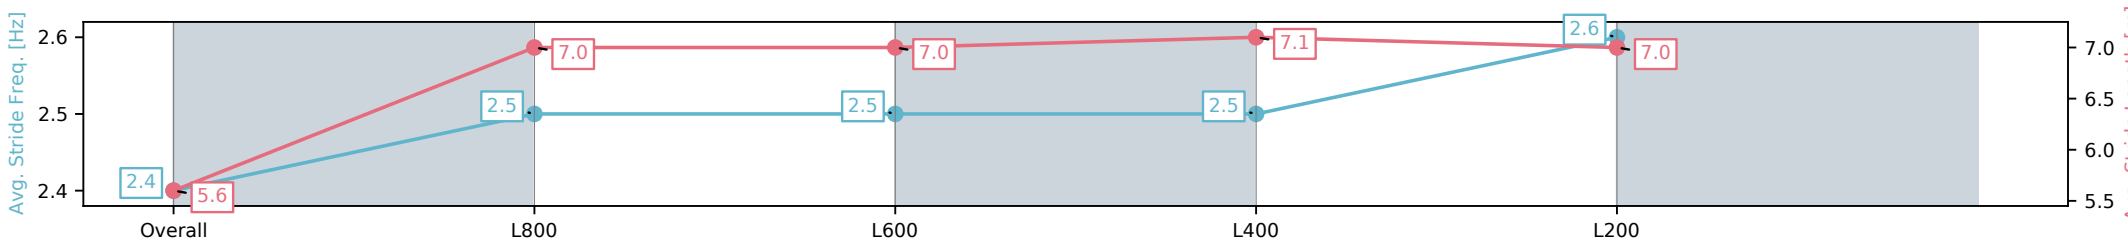

Section	Overall	L800	L600	L400	L200
Section Times	0:59.42 [3] (0:14.85)	0:44.57 [10] (0:11.19)	0:33.38 [10] (0:11.40)	0:21.98 [10] (0:11.15)	0:10.83 [7] (0:10.83)
Average Speed [km/h]	48.7	64.6	63.9	64.8	65.9
Top Speed [km/h]	65.5	66.6	65.2	66.6	67.7
Avg. Dist. to Rail [m]	9.3	2.9	1.8	4.1	7.3
Avg. Stride Freq. [Hz]	2.4	2.5	2.5	2.5	2.6
Avg. Stride Length [m]	5.6	7.0	7.0	7.1	7.0