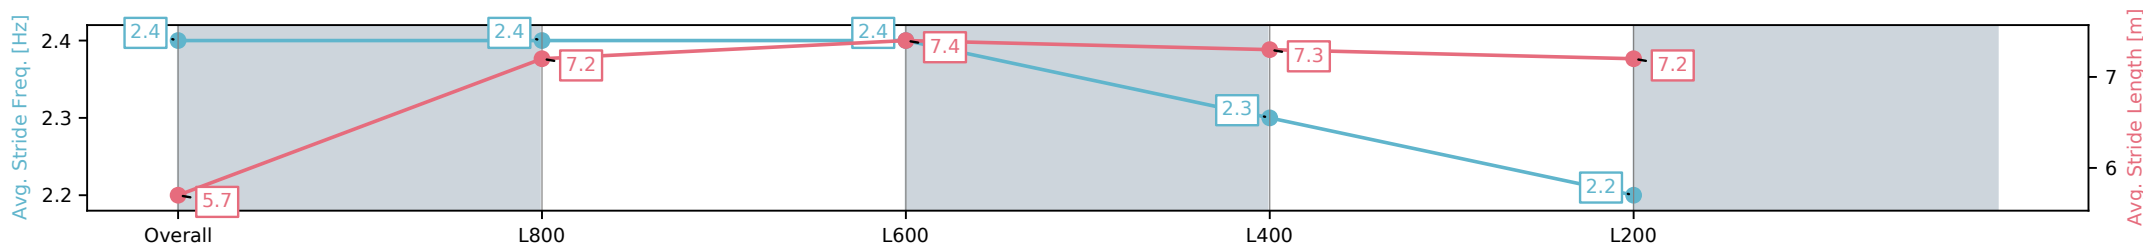

Horse/Jockey Name	CLASSY CLARET/Jason Holder
Finish Rank	11
Fastest Section Time (Section)	0:11.15 (L800)
Top Speed [km/h] (Section)	65.7 (Overall)
Race State	Finished

Morphettville Parks SA - Professional

Race 1: Dominant Three-Year-Old Maiden Plate (Heat of the Sportsbet Rebel Raider Series) - 1000m

28 September 2024 - 12:30PM

Track Rating: Good 4, Weather: Fine, Rail Position: +3m 1000m-W/ Post, True Remainder

Section	Overall	L800	L600	L400	L200
Section Times	1:01.42 [11] (0:14.57)	0:46.84 [8] (0:11.15)	0:35.69 [8] (0:11.70)	0:23.99 [9] (0:11.99)	0:12.00 [10] (0:12.00)
Average Speed [km/h]	49.3	65.0	62.9	60.4	59.4
Top Speed [km/h]	65.5	65.7	63.9	61.7	59.6
Avg. Dist. to Rail [m]	8.5	3.0	3.4	4.5	5.3
Avg. Stride Freq. [Hz]	2.4	2.4	2.4	2.3	2.2
Avg. Stride Length [m]	5.7	7.2	7.4	7.3	7.2

[ ] Ranking at each section and finish
-:-:- No data available at this section
NA No data available