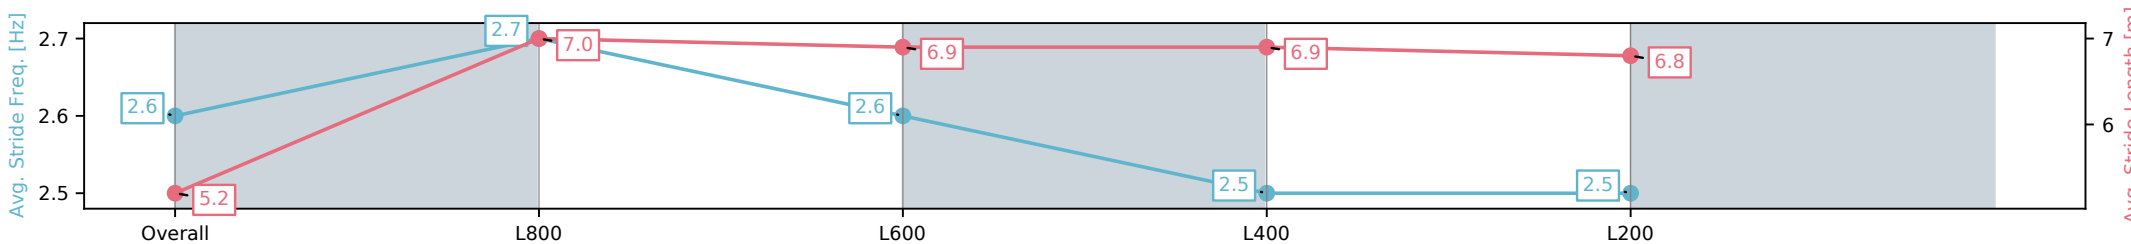

Section	Overall	L800	L600	L400	L200
Section Times	0:59.46 [4] (0:14.48)	0:44.98 [5] (0:10.64)	0:34.34 [4] (0:11.28)	0:23.06 [3] (0:11.40)	0:11.66 [3] (0:11.66)
Average Speed [km/h]	49.7	67.8	63.9	63.2	61.1
Top Speed [km/h]	68.4	70.0	65.0	64.2	63.1
Avg. Dist. to Rail [m]	5.2	0.9	0.5	1.0	1.3
Avg. Stride Freq. [Hz]	2.6	2.7	2.6	2.5	2.5
Avg. Stride Length [m]	5.2	7.0	6.9	6.9	6.8