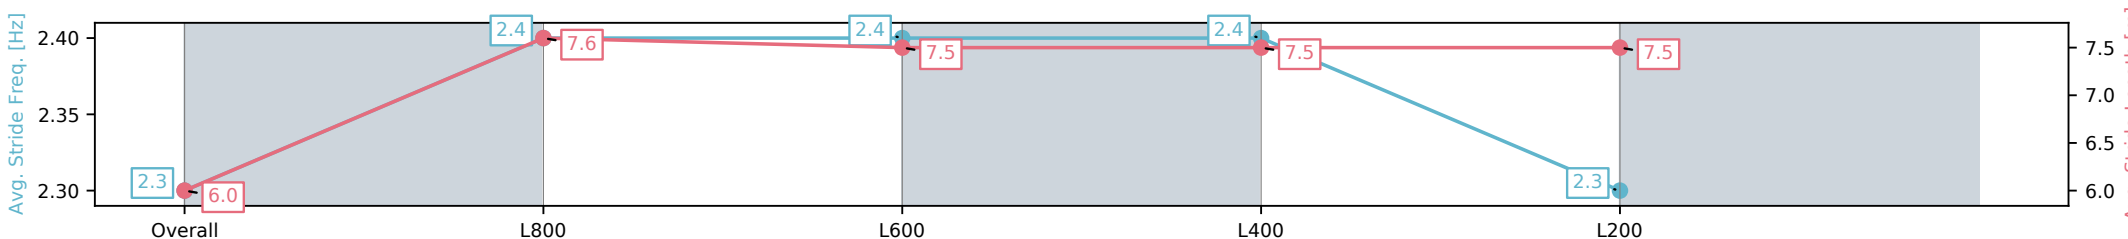

Section	Overall	L800	L600	L400	L200
Section Times	0:59.15 [2] (0:14.46)	0:44.69 [4] (0:11.02)	0:33.67 [5] (0:11.38)	0:22.29 [5] (0:11.17)	0:11.12 [5] (0:11.12)
Average Speed [km/h]	49.9	65.3	63.9	64.6	64.1
Top Speed [km/h]	68.1	68.3	65.0	67.5	67.6
Avg. Dist. to Rail [m]	4.2	0.4	1.4	3.4	3.6
Avg. Stride Freq. [Hz]	2.3	2.4	2.4	2.4	2.3
Avg. Stride Length [m]	6.0	7.6	7.5	7.5	7.5