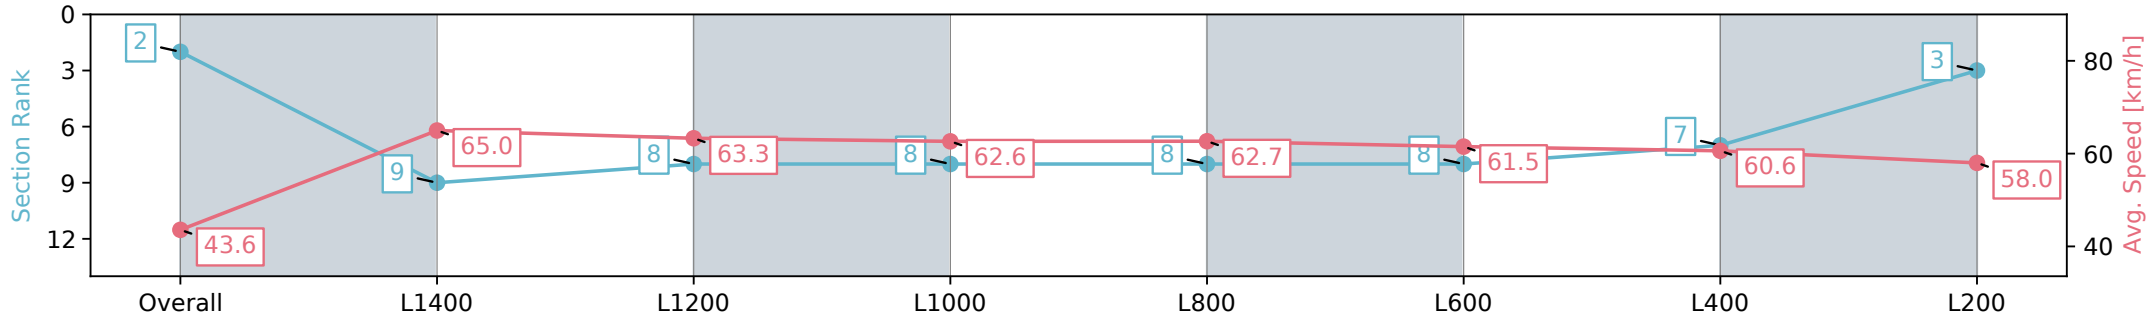

Morphettville Parks SA - Professional

Race 8: Grand Syndicates Handicap - 1550m

21 September 2024 - 4:37PM

Track Rating: Soft 5, Weather: Overcast, Rail Position: True

Section	Overall	L1400	L1200	L1000	L800	L600	L400	L200
Section Times	1:34.46 [2] (0:12.41)	1:22.05 [9] (0:11.10)	1:10.95 [8] (0:11.53)	0:59.42 [8] (0:11.50)	0:47.92 [8] (0:11.69)	0:36.23 [8] (0:11.92)	0:24.31 [7] (0:11.95)	0:12.36 [3] (0:12.36)
Average Speed [km/h]	43.6	65.0	63.3	62.6	62.7	61.5	60.6	58.0
Top Speed [km/h]	64.0	65.9	64.2	63.4	63.6	64.4	61.2	61.5
Avg. Dist. to Rail [m]	3.3	2.0	2.2	2.3	5.6	3.3	4.3	8.9
Avg. Stride Freq. [Hz]	2.3	2.5	2.4	2.4	2.3	2.4	2.4	2.3
Avg. Stride Length [m]	5.3	7.1	7.3	7.4	7.4	7.2	7.0	6.8