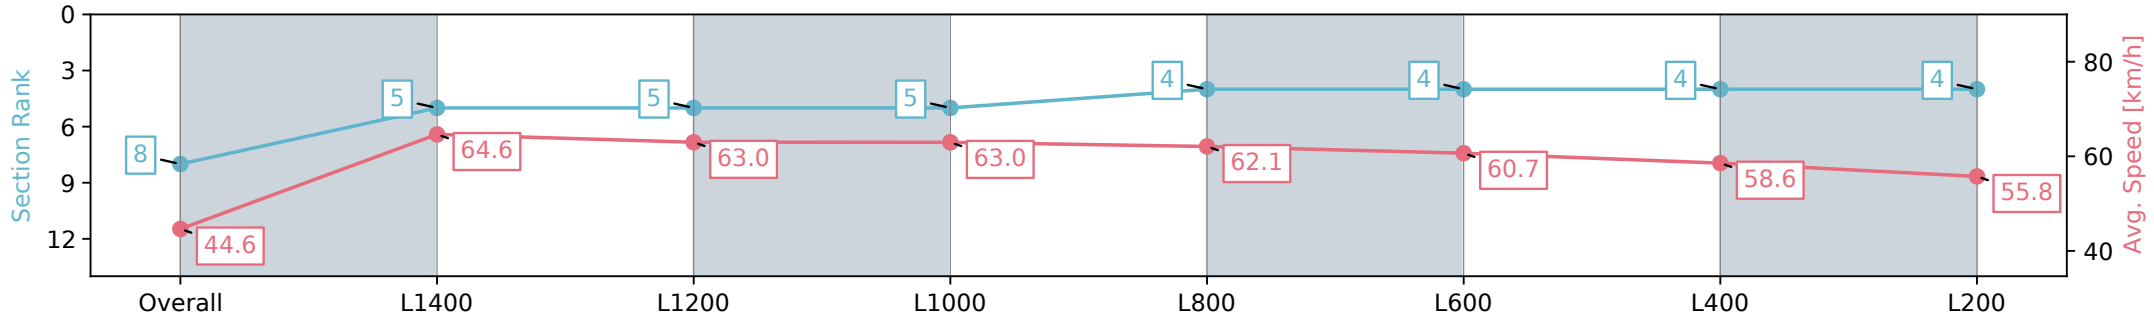

Morphettville Parks SA - Professional

Race 8: Grand Syndicates Handicap - 1550m

21 September 2024 - 4:37PM

Track Rating: Soft 5, Weather: Overcast, Rail Position: True

Section	Overall	L1400	L1200	L1000	L800	L600	L400	L200
Section Times	1:35.08 [8] (0:12.09)	1:22.99 [5] (0:11.16)	1:11.83 [5] (0:11.47)	1:00.36 [5] (0:11.44)	0:48.92 [4] (0:11.67)	0:37.25 [4] (0:12.04)	0:25.21 [4] (0:12.34)	0:12.87 [4] (0:12.87)
Average Speed [km/h]	44.6	64.6	63.0	63.0	62.1	60.7	58.6	55.8
Top Speed [km/h]	63.3	65.7	64.0	64.4	64.4	61.2	60.1	57.2
Avg. Dist. to Rail [m]	1.9	1.3	0.7	1.4	2.3	2.5	3.6	6.6
Avg. Stride Freq. [Hz]	2.2	2.3	2.2	2.2	2.2	2.2	2.2	2.2
Avg. Stride Length [m]	5.8	7.8	7.8	7.9	7.6	7.2	7.2	6.9