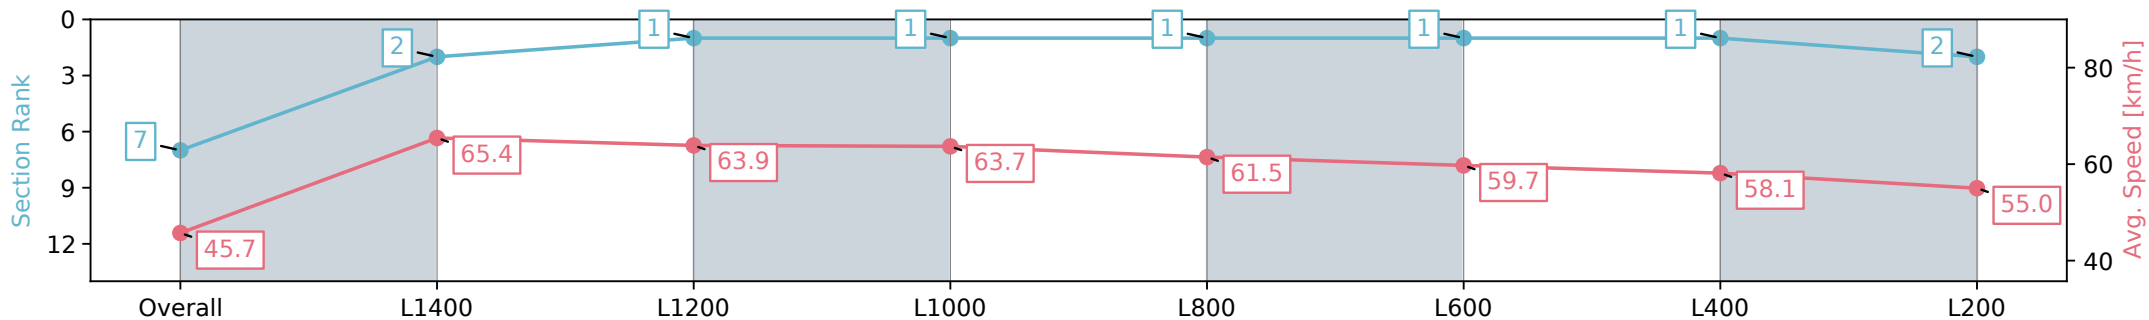

Morphettville Parks SA - Professional

Race 8: Grand Syndicates Handicap - 1550m

21 September 2024 - 4:37PM

Track Rating: Soft 5, Weather: Overcast, Rail Position: True

Section	Overall	L1400	L1200	L1000	L800	L600	L400	L200
Section Times	1:35.05 [7] (0:11.82)	1:23.23 [2] (0:11.03)	1:12.20 [1] (0:11.41)	1:00.79 [1] (0:11.34)	0:49.45 [1] (0:11.76)	0:37.69 [1] (0:12.22)	0:25.47 [1] (0:12.44)	0:13.03 [2] (0:13.03)
Average Speed [km/h]	45.7	65.4	63.9	63.7	61.5	59.7	58.1	55.0
Top Speed [km/h]	64.9	68.4	64.8	63.7	63.4	59.9	59.4	56.6
Avg. Dist. to Rail [m]	7.7	2.8	2.2	3.1	2.4	2.3	1.7	1.6
Avg. Stride Freq. [Hz]	2.3	2.4	2.4	2.4	2.3	2.4	2.3	2.3
Avg. Stride Length [m]	5.6	7.1	7.2	7.0	7.0	6.8	6.8	6.6