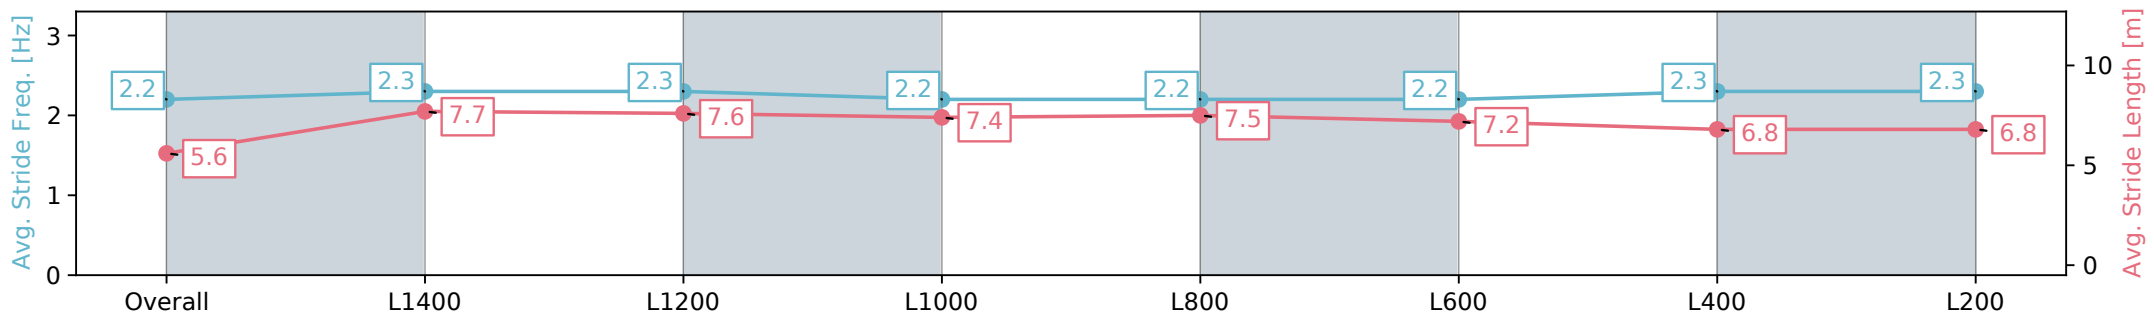

Morphettville Parks SA - Professional

Race 8: Grand Syndicates Handicap - 1550m

21 September 2024 - 4:37PM

Track Rating: Soft 5, Weather: Overcast, Rail Position: True

Section	Overall	L1400	L1200	L1000	L800	L600	L400	L200
Section Times	1:34.90 [5] (0:12.01)	1:22.89 [4] (0:11.21)	1:11.68 [4] (0:11.48)	1:00.20 [4] (0:11.52)	0:48.68 [5] (0:11.71)	0:36.97 [5] (0:12.18)	0:24.79 [6] (0:12.30)	0:12.49 [8] (0:12.49)
Average Speed [km/h]	44.9	64.4	63.5	62.6	62.1	60.2	59.1	57.4
Top Speed [km/h]	63.9	64.9	64.1	63.2	62.9	61.0	59.9	59.1
Avg. Dist. to Rail [m]	3.4	1.5	2.1	3.5	3.3	3.4	5.9	8.9
Avg. Stride Freq. [Hz]	2.2	2.3	2.3	2.2	2.2	2.2	2.3	2.3
Avg. Stride Length [m]	5.6	7.7	7.6	7.4	7.5	7.2	6.8	6.8

[] Ranking at each section and finish
 -:-:- No data available at this section
 NA No data available

Horse/Jockey Name	VEE ROD/Ben Price
Finish Rank	6
Fastest Section Time (Section)	0:11.30 (L1400)
Top Speed [km/h] (Section)	64.6 (L1400)
Race State	Finished