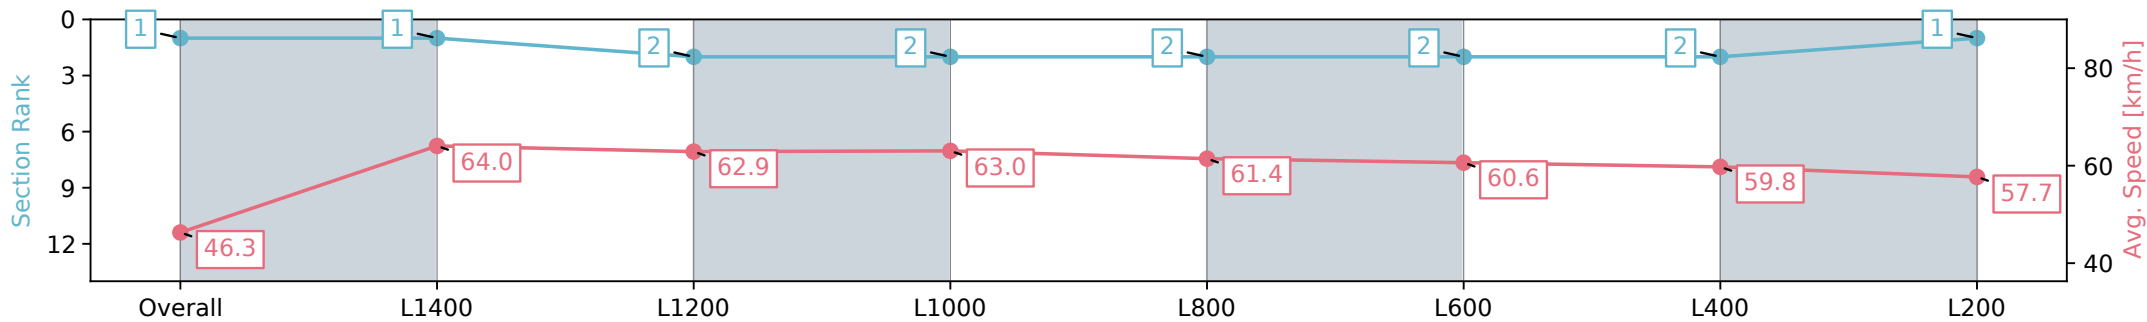

Horse/Jockey Name	LONGER ROUTE/Samuel Payne
Finish Rank	1
Fastest Section Time (Section)	0:11.23 (L1400)
Top Speed [km/h] (Section)	65.2 (L1400)
Race State	Finished

Morphettville Parks SA - Professional

Race 8: Grand Syndicates Handicap - 1550m

21 September 2024 - 4:37PM

Track Rating: Soft 5, Weather: Overcast, Rail Position: True

Section	Overall	L1400	L1200	L1000	L800	L600	L400	L200
Section Times	1:34.26 [1] (0:11.70)	1:22.56 [1] (0:11.23)	1:11.33 [2] (0:11.47)	0:59.86 [2] (0:11.43)	0:48.43 [2] (0:11.79)	0:36.64 [2] (0:12.10)	0:24.54 [2] (0:12.12)	0:12.42 [1] (0:12.42)
Average Speed [km/h]	46.3	64.0	62.9	63.0	61.4	60.6	59.8	57.7
Top Speed [km/h]	62.4	65.2	63.8	63.6	63.0	62.0	60.6	59.0
Avg. Dist. to Rail [m]	2.8	0.8	0.3	1.0	1.9	3.3	2.6	2.3
Avg. Stride Freq. [Hz]	2.2	2.4	2.4	2.3	2.3	2.3	2.3	2.3
Avg. Stride Length [m]	5.8	7.4	7.5	7.5	7.4	7.2	7.1	6.9

- [ ] Ranking at each section and finish
- -:-:- No data available at this section
- NA No data available