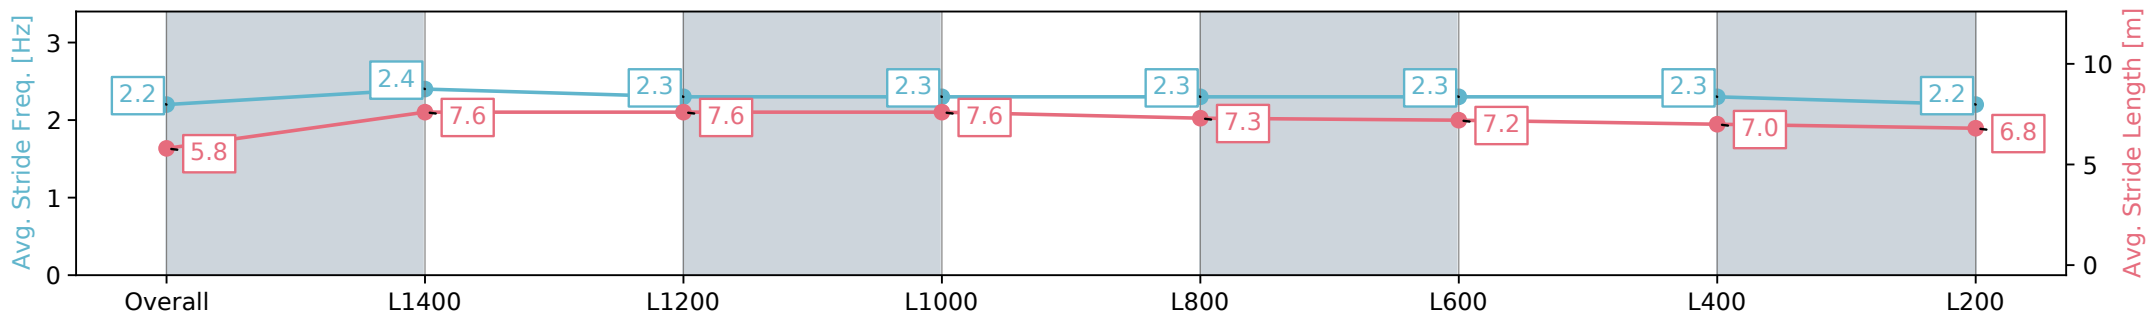

Morphettville Parks SA - Professional

Race 8: Grand Syndicates Handicap - 1550m

21 September 2024 - 4:37PM

Track Rating: Soft 5, Weather: Overcast, Rail Position: True

Section	Overall	L1400	L1200	L1000	L800	L600	L400	L200
Section Times	1:35.45 [9] (0:12.00)	1:23.45 [3] (0:11.19)	1:12.26 [3] (0:11.46)	1:00.80 [3] (0:11.48)	0:49.32 [3] (0:11.68)	0:37.64 [3] (0:12.06)	0:25.58 [3] (0:12.56)	0:13.02 [9] (0:13.02)
Average Speed [km/h]	45.0	64.3	62.9	62.8	61.8	60.3	57.5	55.1
Top Speed [km/h]	63.4	65.5	63.5	63.3	63.5	61.2	58.9	56.4
Avg. Dist. to Rail [m]	1.4	0.7	0.3	0.8	1.3	1.7	1.9	3.0
Avg. Stride Freq. [Hz]	2.2	2.4	2.3	2.3	2.3	2.3	2.3	2.2
Avg. Stride Length [m]	5.8	7.6	7.6	7.6	7.3	7.2	7.0	6.8