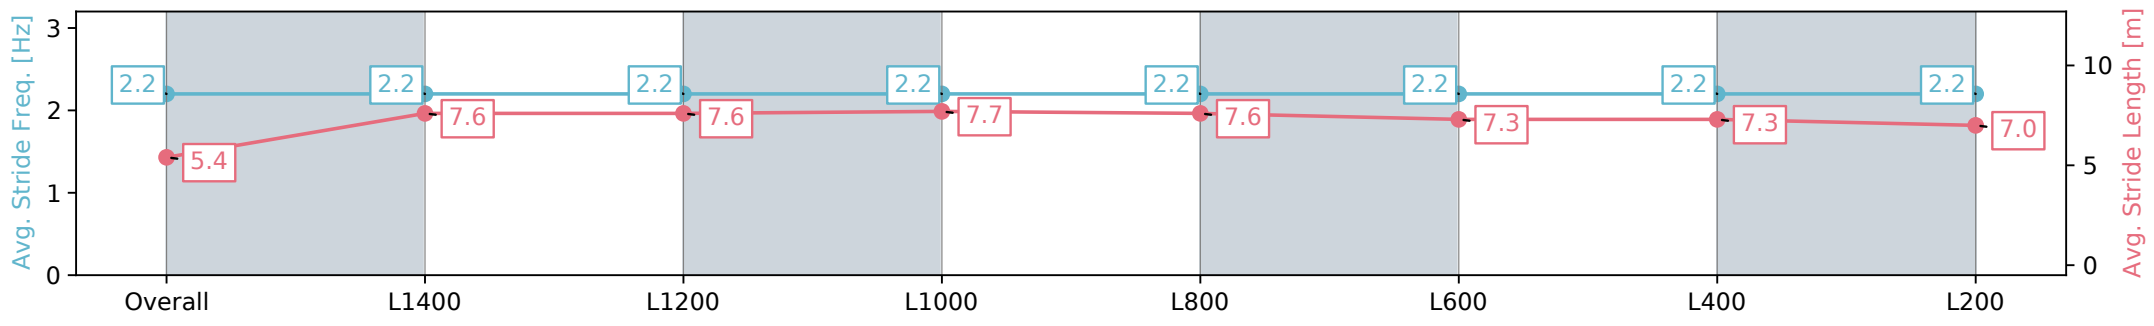

Morphettville Parks SA - Professional

Race 8: Grand Syndicates Handicap - 1550m

21 September 2024 - 4:37PM

Track Rating: Soft 5, Weather: Overcast, Rail Position: True

Section	Overall	L1400	L1200	L1000	L800	L600	L400	L200
Section Times	1:35.51 [10] (0:12.56)	1:22.94 [10] (0:11.35)	1:11.59 [10] (0:11.46)	1:00.13 [10] (0:11.42)	0:48.71 [9] (0:11.65)	0:37.06 [9] (0:12.01)	0:25.05 [11] (0:12.28)	0:12.76 [11] (0:12.76)
Average Speed [km/h]	43.0	63.6	63.2	63.2	61.9	60.7	58.9	56.2
Top Speed [km/h]	61.3	63.8	63.8	63.6	62.8	61.2	60.1	57.6
Avg. Dist. to Rail [m]	5.0	1.1	1.2	2.0	1.6	2.1	2.7	1.6
Avg. Stride Freq. [Hz]	2.2	2.2	2.2	2.2	2.2	2.2	2.2	2.2
Avg. Stride Length [m]	5.4	7.6	7.6	7.7	7.6	7.3	7.3	7.0