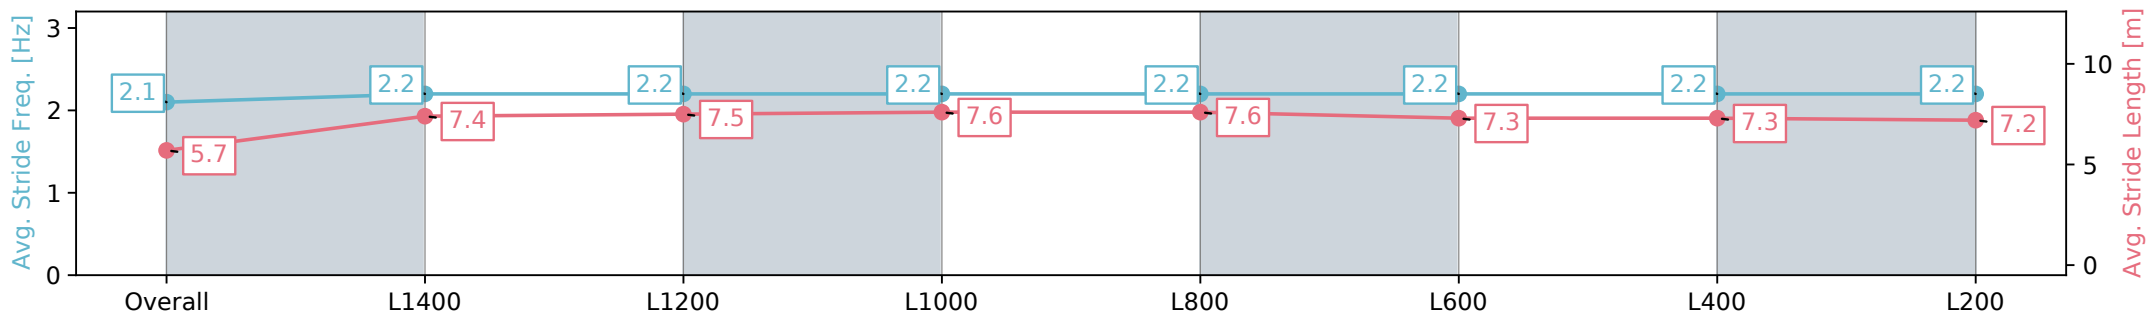

Morphettville Parks SA - Professional

Race 8: Grand Syndicates Handicap - 1550m

21 September 2024 - 4:37PM

Track Rating: Soft 5, Weather: Overcast, Rail Position: True

Section	Overall	L1400	L1200	L1000	L800	L600	L400	L200
Section Times	1:34.83 [4] (0:12.34)	1:22.49 [8] (0:11.56)	1:10.93 [9] (0:11.47)	0:59.46 [9] (0:11.44)	0:48.02 [10] (0:11.65)	0:36.37 [10] (0:11.95)	0:24.42 [10] (0:12.11)	0:12.31 [10] (0:12.31)
Average Speed [km/h]	44.2	62.6	63.4	63.2	62.2	61.2	60.0	58.3
Top Speed [km/h]	60.9	63.1	63.8	63.5	63.1	61.7	60.5	59.7
Avg. Dist. to Rail [m]	4.8	2.1	2.2	3.1	2.7	3.1	4.1	3.3
Avg. Stride Freq. [Hz]	2.1	2.2	2.2	2.2	2.2	2.2	2.2	2.2
Avg. Stride Length [m]	5.7	7.4	7.5	7.6	7.6	7.3	7.3	7.2