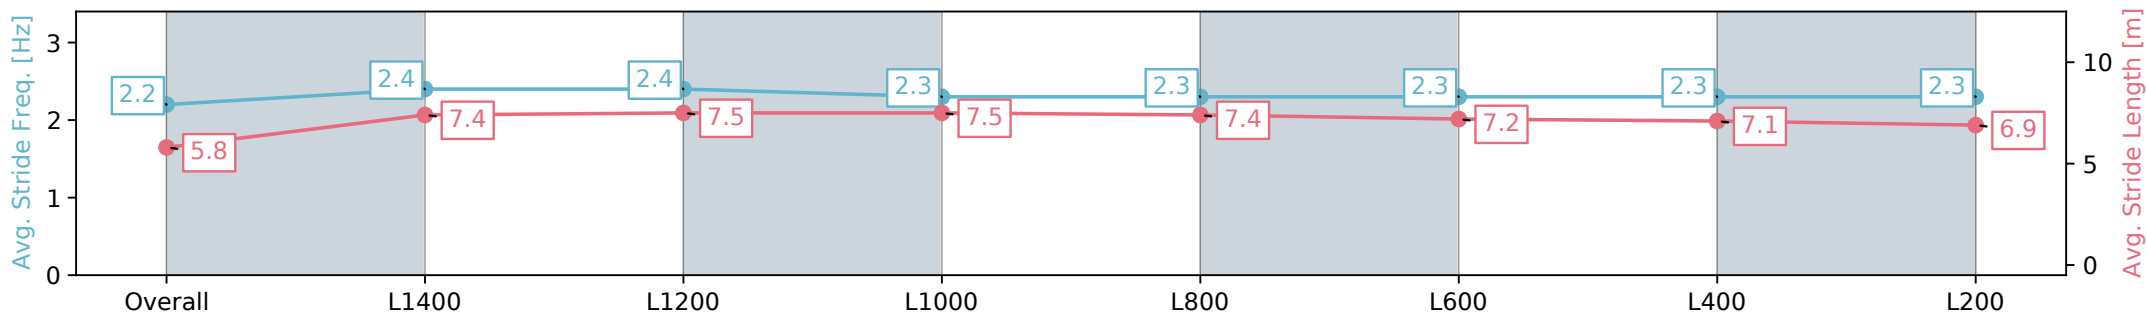

Horse/Jockey Name	LONGER ROUTE/Samuel Payne
Finish Rank	1
Fastest Section Time (Section)	0:11.23 (L1400)
Top Speed [km/h] (Section)	65.2 (L1400)
Race State	Finished

Morphettville Parks SA - Professional

Race 8: Grand Syndicates Handicap - 1550m

21 September 2024 - 4:37PM

Track Rating: Soft 5, Weather: Overcast, Rail Position: True

Section	Overall	L1400	L1200	L1000	L800	L600	L400	L200
Section Times	1:34.26 [1] (0:11.70)	1:22.56 [1] (0:11.23)	1:11.33 [2] (0:11.47)	0:59.86 [2] (0:11.43)	0:48.43 [2] (0:11.79)	0:36.64 [2] (0:12.10)	0:24.54 [2] (0:12.12)	0:12.42 [1] (0:12.42)
Average Speed [km/h]	46.3	64.0	62.9	63.0	61.4	60.6	59.8	57.7
Top Speed [km/h]	62.4	65.2	63.8	63.6	63.0	62.0	60.6	59.0
Avg. Dist. to Rail [m]	2.8	0.8	0.3	1.0	1.9	3.3	2.6	2.3
Avg. Stride Freq. [Hz]	2.2	2.4	2.4	2.3	2.3	2.3	2.3	2.3
Avg. Stride Length [m]	5.8	7.4	7.5	7.5	7.4	7.2	7.1	6.9

- [ ] Ranking at each section and finish
- -:-:- No data available at this section
- NA No data available