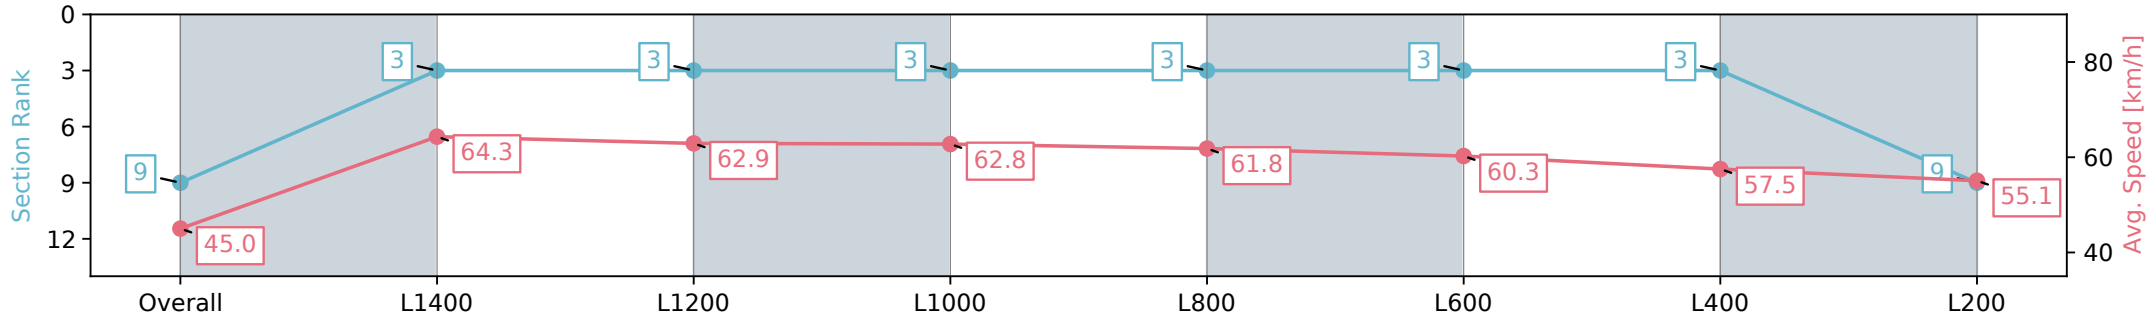

Morphettville Parks SA - Professional

Race 8: Grand Syndicates Handicap - 1550m

21 September 2024 - 4:37PM

Track Rating: Soft 5, Weather: Overcast, Rail Position: True

Section	Overall	L1400	L1200	L1000	L800	L600	L400	L200
Section Times	1:35.45 [9] (0:12.00)	1:23.45 [3] (0:11.19)	1:12.26 [3] (0:11.46)	1:00.80 [3] (0:11.48)	0:49.32 [3] (0:11.68)	0:37.64 [3] (0:12.06)	0:25.58 [3] (0:12.56)	0:13.02 [9] (0:13.02)
Average Speed [km/h]	45.0	64.3	62.9	62.8	61.8	60.3	57.5	55.1
Top Speed [km/h]	63.4	65.5	63.5	63.3	63.5	61.2	58.9	56.4
Avg. Dist. to Rail [m]	1.4	0.7	0.3	0.8	1.3	1.7	1.9	3.0
Avg. Stride Freq. [Hz]	2.2	2.4	2.3	2.3	2.3	2.3	2.3	2.2
Avg. Stride Length [m]	5.8	7.6	7.6	7.6	7.3	7.2	7.0	6.8