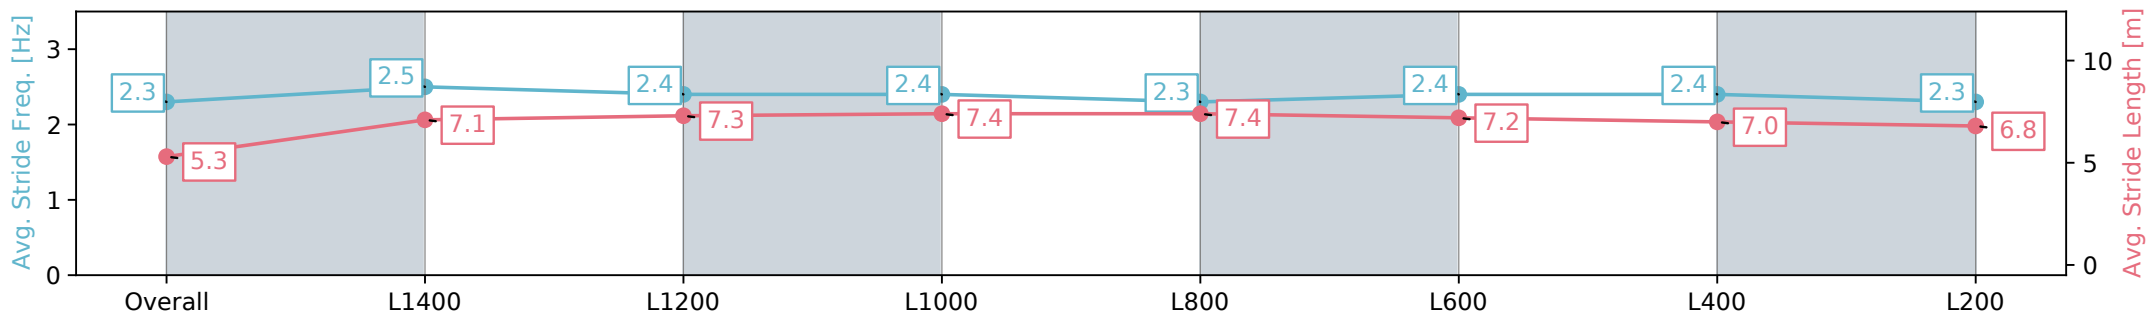

Morphettville Parks SA - Professional

Race 8: Grand Syndicates Handicap - 1550m

21 September 2024 - 4:37PM

Track Rating: Soft 5, Weather: Overcast, Rail Position: True

Section	Overall	L1400	L1200	L1000	L800	L600	L400	L200
Section Times	1:34.46 [2] (0:12.41)	1:22.05 [9] (0:11.10)	1:10.95 [8] (0:11.53)	0:59.42 [8] (0:11.50)	0:47.92 [8] (0:11.69)	0:36.23 [8] (0:11.92)	0:24.31 [7] (0:11.95)	0:12.36 [3] (0:12.36)
Average Speed [km/h]	43.6	65.0	63.3	62.6	62.7	61.5	60.6	58.0
Top Speed [km/h]	64.0	65.9	64.2	63.4	63.6	64.4	61.2	61.5
Avg. Dist. to Rail [m]	3.3	2.0	2.2	2.3	5.6	3.3	4.3	8.9
Avg. Stride Freq. [Hz]	2.3	2.5	2.4	2.4	2.3	2.4	2.4	2.3
Avg. Stride Length [m]	5.3	7.1	7.3	7.4	7.4	7.2	7.0	6.8