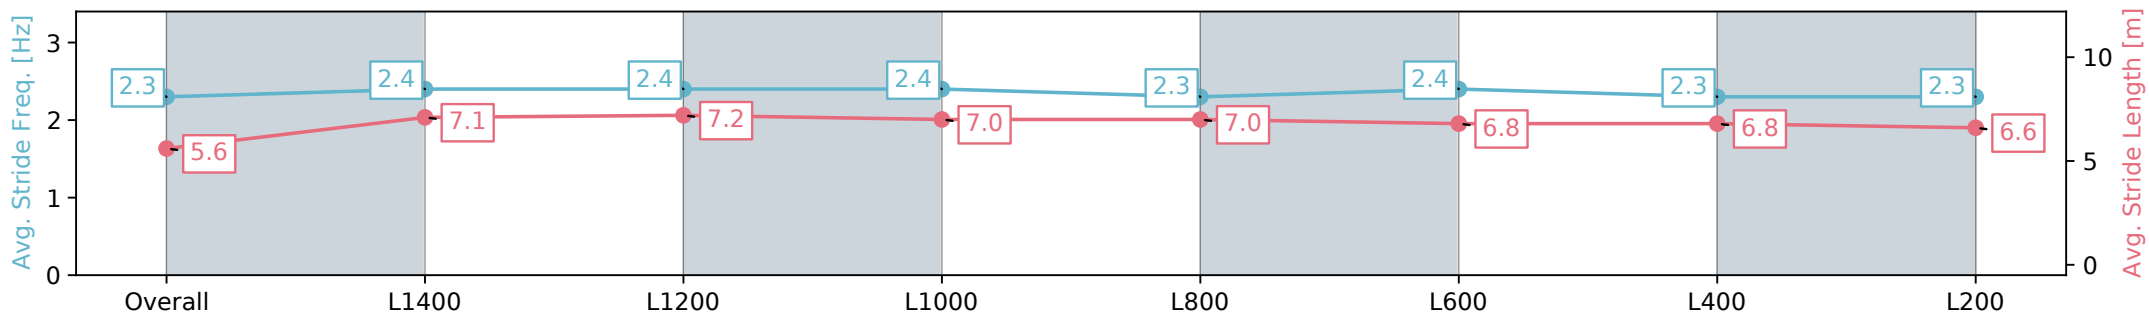

Morphettville Parks SA - Professional

Race 8: Grand Syndicates Handicap - 1550m

21 September 2024 - 4:37PM

Track Rating: Soft 5, Weather: Overcast, Rail Position: True

Section	Overall	L1400	L1200	L1000	L800	L600	L400	L200
Section Times	1:35.05 [7] (0:11.82)	1:23.23 [2] (0:11.03)	1:12.20 [1] (0:11.41)	1:00.79 [1] (0:11.34)	0:49.45 [1] (0:11.76)	0:37.69 [1] (0:12.22)	0:25.47 [1] (0:12.44)	0:13.03 [2] (0:13.03)
Average Speed [km/h]	45.7	65.4	63.9	63.7	61.5	59.7	58.1	55.0
Top Speed [km/h]	64.9	68.4	64.8	63.7	63.4	59.9	59.4	56.6
Avg. Dist. to Rail [m]	7.7	2.8	2.2	3.1	2.4	2.3	1.7	1.6
Avg. Stride Freq. [Hz]	2.3	2.4	2.4	2.4	2.3	2.4	2.3	2.3
Avg. Stride Length [m]	5.6	7.1	7.2	7.0	7.0	6.8	6.8	6.6