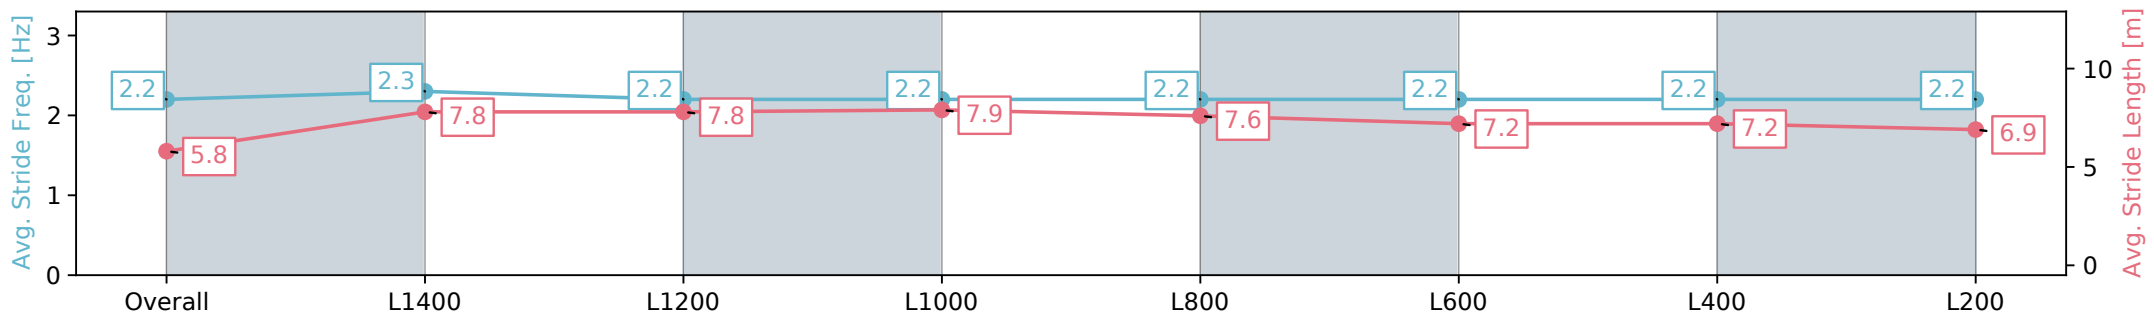

Morphettville Parks SA - Professional

Race 8: Grand Syndicates Handicap - 1550m

21 September 2024 - 4:37PM

Track Rating: Soft 5, Weather: Overcast, Rail Position: True

Section	Overall	L1400	L1200	L1000	L800	L600	L400	L200
Section Times	1:35.08 [8] (0:12.09)	1:22.99 [5] (0:11.16)	1:11.83 [5] (0:11.47)	1:00.36 [5] (0:11.44)	0:48.92 [4] (0:11.67)	0:37.25 [4] (0:12.04)	0:25.21 [4] (0:12.34)	0:12.87 [4] (0:12.87)
Average Speed [km/h]	44.6	64.6	63.0	63.0	62.1	60.7	58.6	55.8
Top Speed [km/h]	63.3	65.7	64.0	64.4	64.4	61.2	60.1	57.2
Avg. Dist. to Rail [m]	1.9	1.3	0.7	1.4	2.3	2.5	3.6	6.6
Avg. Stride Freq. [Hz]	2.2	2.3	2.2	2.2	2.2	2.2	2.2	2.2
Avg. Stride Length [m]	5.8	7.8	7.8	7.9	7.6	7.2	7.2	6.9