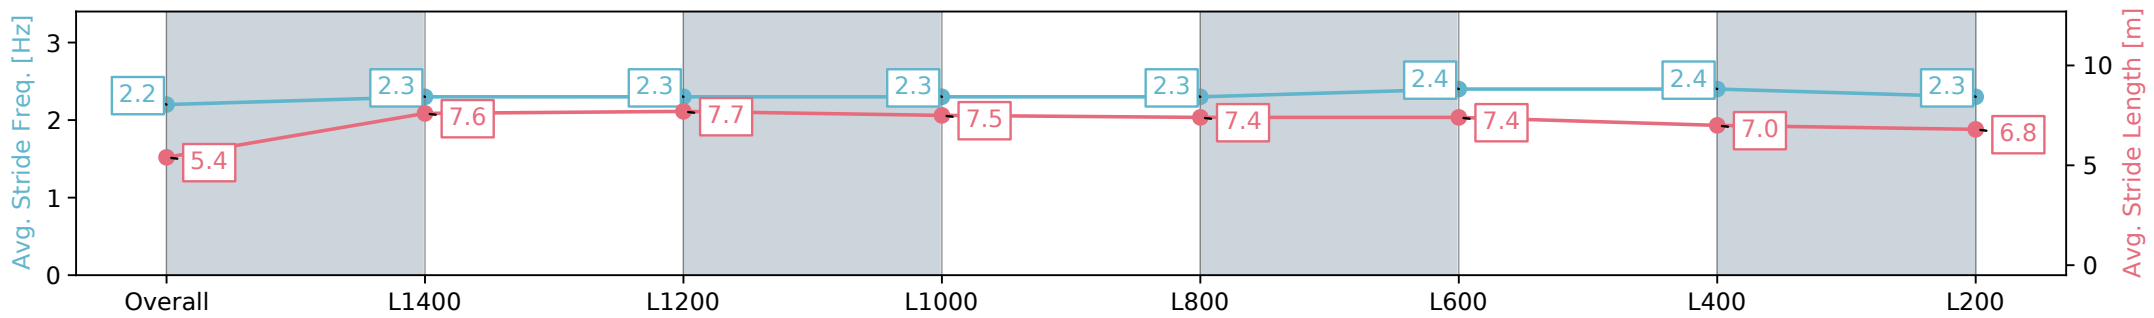

Morphettville Parks SA - Professional

Race 8: Grand Syndicates Handicap - 1550m

21 September 2024 - 4:37PM

Track Rating: Soft 5, Weather: Overcast, Rail Position: True

Section	Overall	L1400	L1200	L1000	L800	L600	L400	L200
Section Times	1:34.54 [3] (0:12.72)	1:21.82 [11] (0:11.56)	1:10.26 [11] (0:11.35)	0:58.91 [11] (0:11.45)	0:47.46 [11] (0:11.56)	0:35.89 [11] (0:11.65)	0:24.24 [9] (0:11.97)	0:12.27 [6] (0:12.27)
Average Speed [km/h]	42.5	62.4	63.7	62.9	62.6	63.5	60.9	58.4
Top Speed [km/h]	60.7	63.3	64.3	63.9	63.5	63.9	61.9	62.3
Avg. Dist. to Rail [m]	5.2	1.7	0.7	2.4	2.7	4.6	8.0	11.2
Avg. Stride Freq. [Hz]	2.2	2.3	2.3	2.3	2.3	2.4	2.4	2.3
Avg. Stride Length [m]	5.4	7.6	7.7	7.5	7.4	7.4	7.0	6.8