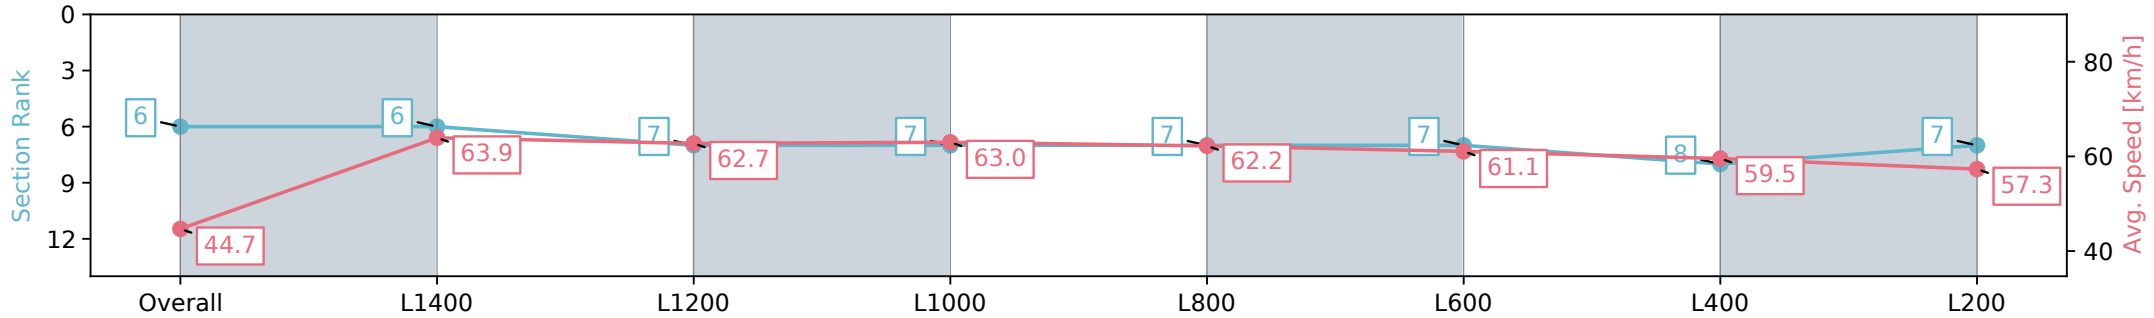

[] Ranking at each section and finish
 -:-:- No data available at this section
 NA No data available

Horse/Jockey Name	VEE ROD/Ben Price
Finish Rank	6
Fastest Section Time (Section)	0:11.30 (L1400)
Top Speed [km/h] (Section)	64.6 (L1400)
Race State	Finished

Morphettville Parks SA - Professional

Race 8: Grand Syndicates Handicap - 1550m

21 September 2024 - 4:37PM

Track Rating: Soft 5, Weather: Overcast, Rail Position: True

Section	Overall	L1400	L1200	L1000	L800	L600	L400	L200
Section Times	1:34.92 [6] (0:12.09)	1:22.83 [6] (0:11.30)	1:11.53 [7] (0:11.62)	0:59.91 [7] (0:11.43)	0:48.48 [7] (0:11.68)	0:36.80 [7] (0:12.06)	0:24.74 [8] (0:12.23)	0:12.51 [7] (0:12.51)
Average Speed [km/h]	44.7	63.9	62.7	63.0	62.2	61.1	59.5	57.3
Top Speed [km/h]	63.5	64.6	63.2	63.8	63.0	61.5	60.5	59.1
Avg. Dist. to Rail [m]	5.9	3.1	2.1	2.9	3.3	4.0	6.9	9.8
Avg. Stride Freq. [Hz]	2.2	2.4	2.3	2.3	2.3	2.3	2.4	2.3
Avg. Stride Length [m]	5.6	7.5	7.5	7.4	7.2	7.0	7.0	7.0