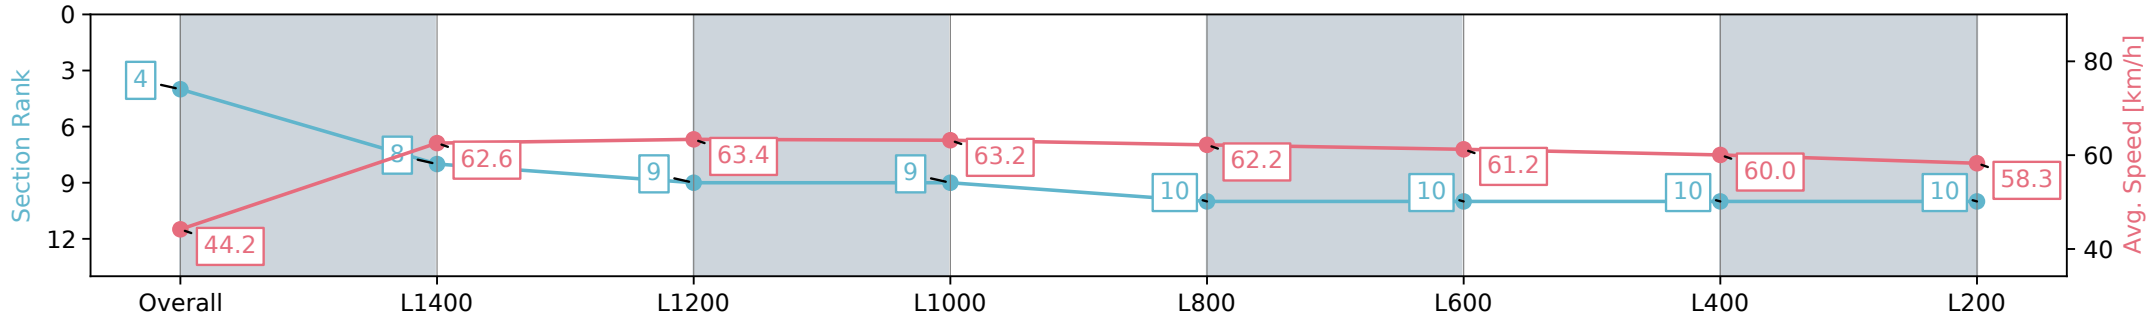

Morphettville Parks SA - Professional

Race 8: Grand Syndicates Handicap - 1550m

21 September 2024 - 4:37PM

Track Rating: Soft 5, Weather: Overcast, Rail Position: True

Section	Overall	L1400	L1200	L1000	L800	L600	L400	L200
Section Times	1:34.83 [4] (0:12.34)	1:22.49 [8] (0:11.56)	1:10.93 [9] (0:11.47)	0:59.46 [9] (0:11.44)	0:48.02 [10] (0:11.65)	0:36.37 [10] (0:11.95)	0:24.42 [10] (0:12.11)	0:12.31 [10] (0:12.31)
Average Speed [km/h]	44.2	62.6	63.4	63.2	62.2	61.2	60.0	58.3
Top Speed [km/h]	60.9	63.1	63.8	63.5	63.1	61.7	60.5	59.7
Avg. Dist. to Rail [m]	4.8	2.1	2.2	3.1	2.7	3.1	4.1	3.3
Avg. Stride Freq. [Hz]	2.1	2.2	2.2	2.2	2.2	2.2	2.2	2.2
Avg. Stride Length [m]	5.7	7.4	7.5	7.6	7.6	7.3	7.3	7.2