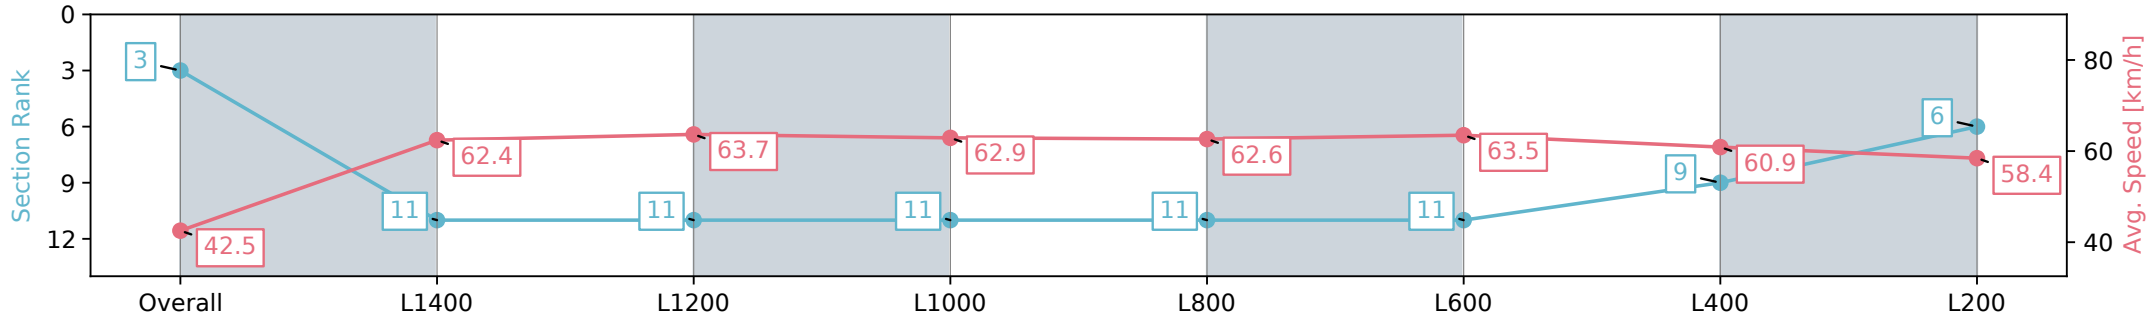

Morphettville Parks SA - Professional

Race 8: Grand Syndicates Handicap - 1550m

21 September 2024 - 4:37PM

Track Rating: Soft 5, Weather: Overcast, Rail Position: True

Section	Overall	L1400	L1200	L1000	L800	L600	L400	L200
Section Times	1:34.54 [3] (0:12.72)	1:21.82 [11] (0:11.56)	1:10.26 [11] (0:11.35)	0:58.91 [11] (0:11.45)	0:47.46 [11] (0:11.56)	0:35.89 [11] (0:11.65)	0:24.24 [9] (0:11.97)	0:12.27 [6] (0:12.27)
Average Speed [km/h]	42.5	62.4	63.7	62.9	62.6	63.5	60.9	58.4
Top Speed [km/h]	60.7	63.3	64.3	63.9	63.5	63.9	61.9	62.3
Avg. Dist. to Rail [m]	5.2	1.7	0.7	2.4	2.7	4.6	8.0	11.2
Avg. Stride Freq. [Hz]	2.2	2.3	2.3	2.3	2.3	2.4	2.4	2.3
Avg. Stride Length [m]	5.4	7.6	7.7	7.5	7.4	7.4	7.0	6.8