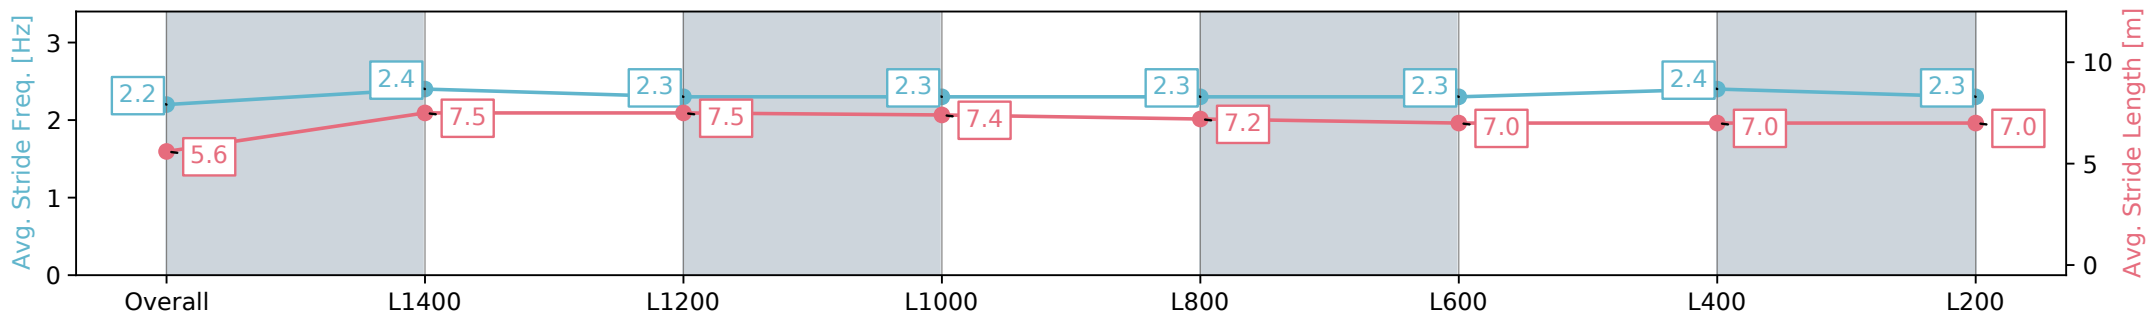

[] Ranking at each section and finish
 -:-:- No data available at this section
 NA No data available

Horse/Jockey Name	VEE ROD/Ben Price
Finish Rank	6
Fastest Section Time (Section)	0:11.30 (L1400)
Top Speed [km/h] (Section)	64.6 (L1400)
Race State	Finished

Morphettville Parks SA - Professional

Race 8: Grand Syndicates Handicap - 1550m

21 September 2024 - 4:37PM

Track Rating: Soft 5, Weather: Overcast, Rail Position: True

Section	Overall	L1400	L1200	L1000	L800	L600	L400	L200
Section Times	1:34.92 [6] (0:12.09)	1:22.83 [6] (0:11.30)	1:11.53 [7] (0:11.62)	0:59.91 [7] (0:11.43)	0:48.48 [7] (0:11.68)	0:36.80 [7] (0:12.06)	0:24.74 [8] (0:12.23)	0:12.51 [7] (0:12.51)
Average Speed [km/h]	44.7	63.9	62.7	63.0	62.2	61.1	59.5	57.3
Top Speed [km/h]	63.5	64.6	63.2	63.8	63.0	61.5	60.5	59.1
Avg. Dist. to Rail [m]	5.9	3.1	2.1	2.9	3.3	4.0	6.9	9.8
Avg. Stride Freq. [Hz]	2.2	2.4	2.3	2.3	2.3	2.3	2.4	2.3
Avg. Stride Length [m]	5.6	7.5	7.5	7.4	7.2	7.0	7.0	7.0