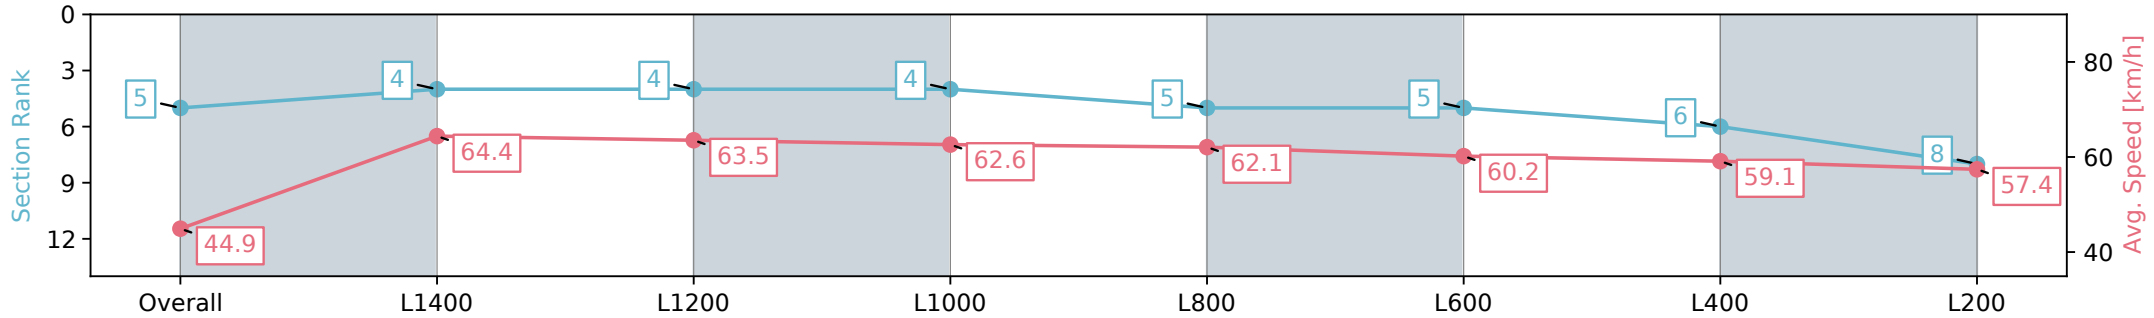

Morphettville Parks SA - Professional

Race 8: Grand Syndicates Handicap - 1550m

21 September 2024 - 4:37PM

Track Rating: Soft 5, Weather: Overcast, Rail Position: True

Section	Overall	L1400	L1200	L1000	L800	L600	L400	L200
Section Times	1:34.90 [5] (0:12.01)	1:22.89 [4] (0:11.21)	1:11.68 [4] (0:11.48)	1:00.20 [4] (0:11.52)	0:48.68 [5] (0:11.71)	0:36.97 [5] (0:12.18)	0:24.79 [6] (0:12.30)	0:12.49 [8] (0:12.49)
Average Speed [km/h]	44.9	64.4	63.5	62.6	62.1	60.2	59.1	57.4
Top Speed [km/h]	63.9	64.9	64.1	63.2	62.9	61.0	59.9	59.1
Avg. Dist. to Rail [m]	3.4	1.5	2.1	3.5	3.3	3.4	5.9	8.9
Avg. Stride Freq. [Hz]	2.2	2.3	2.3	2.2	2.2	2.2	2.3	2.3
Avg. Stride Length [m]	5.6	7.7	7.6	7.4	7.5	7.2	6.8	6.8

[] Ranking at each section and finish
 -:-:- No data available at this section
 NA No data available

Horse/Jockey Name	VEE ROD/Ben Price
Finish Rank	6
Fastest Section Time (Section)	0:11.30 (L1400)
Top Speed [km/h] (Section)	64.6 (L1400)
Race State	Finished