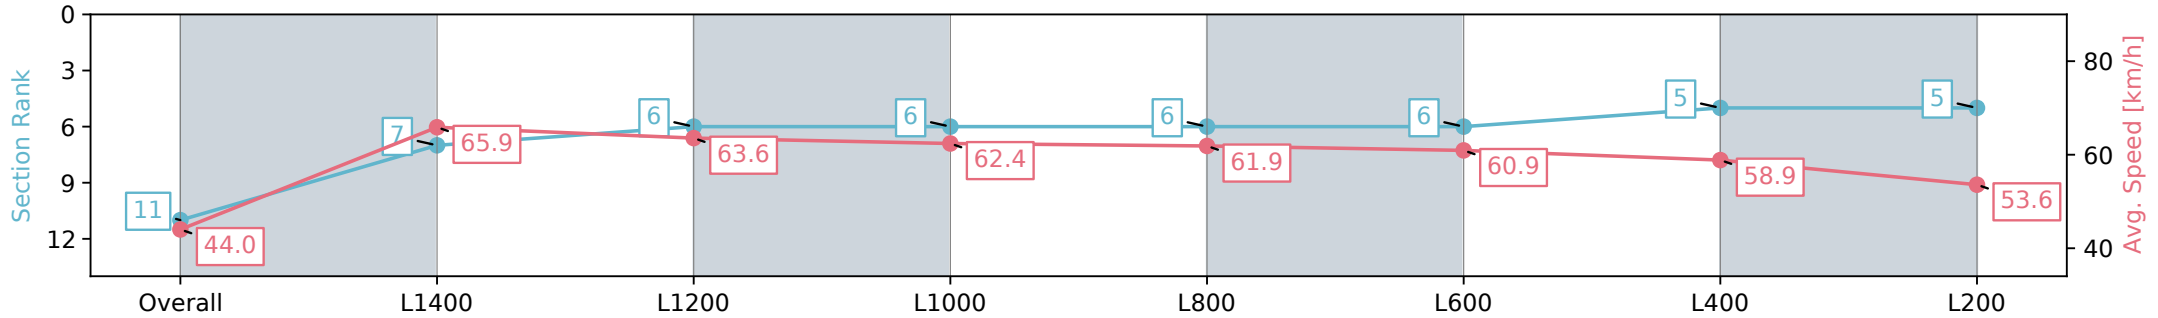

Morphettville Parks SA - Professional

Race 8: Grand Syndicates Handicap - 1550m

21 September 2024 - 4:37PM

Track Rating: Soft 5, Weather: Overcast, Rail Position: True

Section	Overall	L1400	L1200	L1000	L800	L600	L400	L200
Section Times	1:35.59 [11] (0:12.30)	1:23.29 [7] (0:10.96)	1:12.33 [6] (0:11.47)	1:00.86 [6] (0:11.56)	0:49.30 [6] (0:11.74)	0:37.56 [6] (0:11.89)	0:25.67 [5] (0:12.30)	0:13.37 [5] (0:13.37)
Average Speed [km/h]	44.0	65.9	63.6	62.4	61.9	60.9	58.9	53.6
Top Speed [km/h]	64.5	67.0	65.0	63.8	64.1	62.0	61.9	57.3
Avg. Dist. to Rail [m]	10.7	5.4	2.2	2.4	3.4	1.5	3.9	6.7
Avg. Stride Freq. [Hz]	2.2	2.3	2.3	2.3	2.3	2.3	2.3	2.2
Avg. Stride Length [m]	5.5	7.6	7.6	7.6	7.6	7.2	6.9	6.7