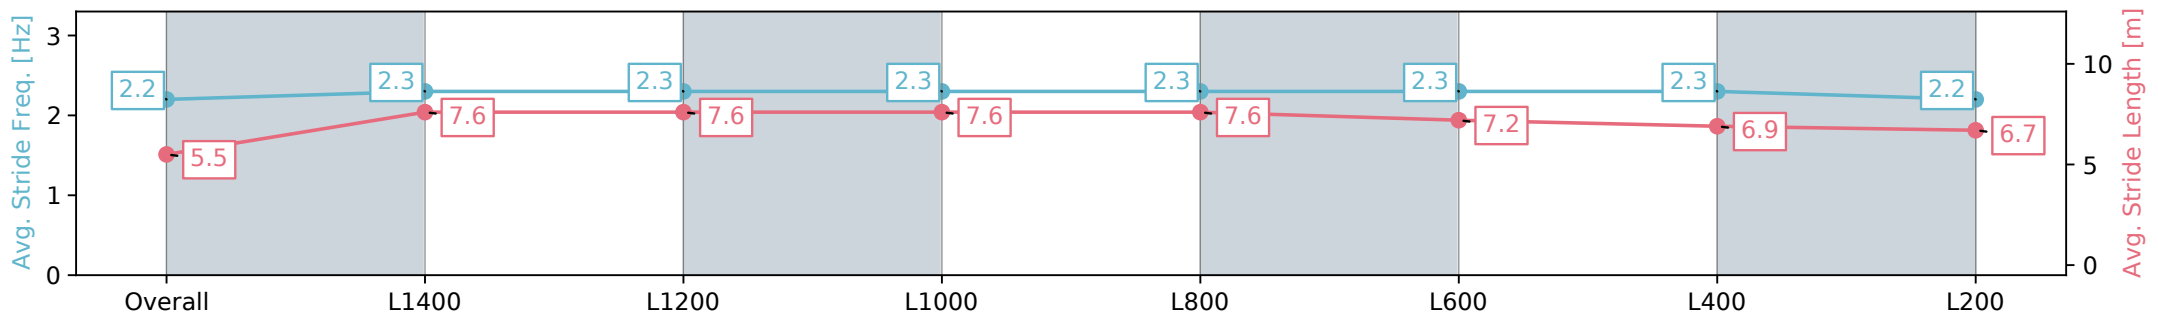

Morphettville Parks SA - Professional

Race 8: Grand Syndicates Handicap - 1550m

21 September 2024 - 4:37PM

Track Rating: Soft 5, Weather: Overcast, Rail Position: True

Section	Overall	L1400	L1200	L1000	L800	L600	L400	L200
Section Times	1:35.59 [11] (0:12.30)	1:23.29 [7] (0:10.96)	1:12.33 [6] (0:11.47)	1:00.86 [6] (0:11.56)	0:49.30 [6] (0:11.74)	0:37.56 [6] (0:11.89)	0:25.67 [5] (0:12.30)	0:13.37 [5] (0:13.37)
Average Speed [km/h]	44.0	65.9	63.6	62.4	61.9	60.9	58.9	53.6
Top Speed [km/h]	64.5	67.0	65.0	63.8	64.1	62.0	61.9	57.3
Avg. Dist. to Rail [m]	10.7	5.4	2.2	2.4	3.4	1.5	3.9	6.7
Avg. Stride Freq. [Hz]	2.2	2.3	2.3	2.3	2.3	2.3	2.3	2.2
Avg. Stride Length [m]	5.5	7.6	7.6	7.6	7.6	7.2	6.9	6.7

[] Ranking at each section and finish
 -:-:- No data available at this section
 NA No data available