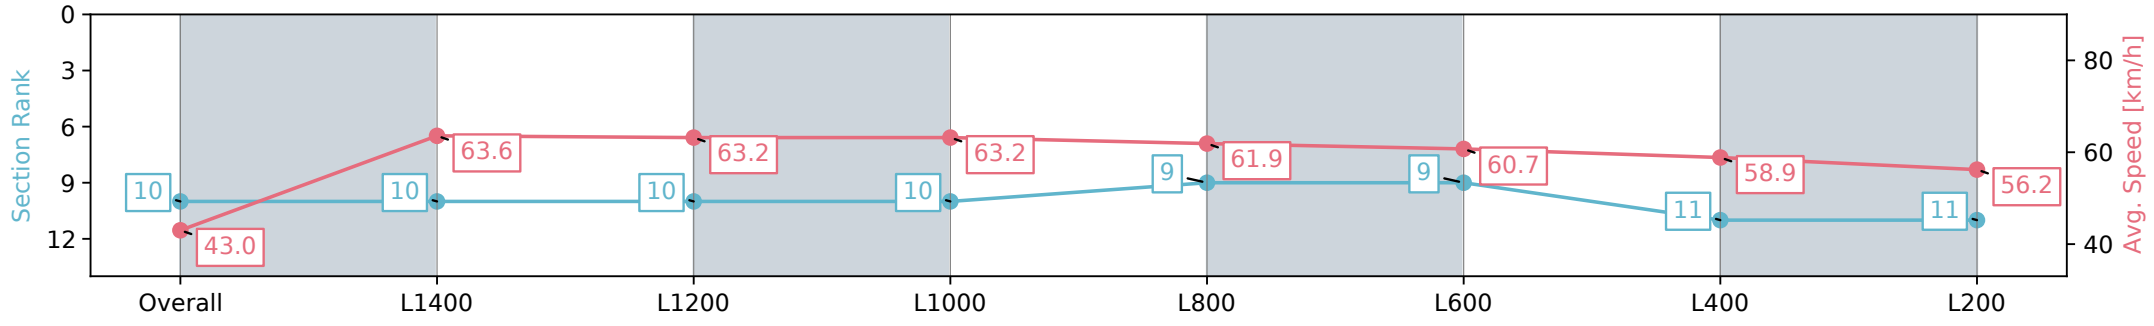

Morphettville Parks SA - Professional

Race 8: Grand Syndicates Handicap - 1550m

21 September 2024 - 4:37PM

Track Rating: Soft 5, Weather: Overcast, Rail Position: True

Section	Overall	L1400	L1200	L1000	L800	L600	L400	L200
Section Times	1:35.51 [10] (0:12.56)	1:22.94 [10] (0:11.35)	1:11.59 [10] (0:11.46)	1:00.13 [10] (0:11.42)	0:48.71 [9] (0:11.65)	0:37.06 [9] (0:12.01)	0:25.05 [11] (0:12.28)	0:12.76 [11] (0:12.76)
Average Speed [km/h]	43.0	63.6	63.2	63.2	61.9	60.7	58.9	56.2
Top Speed [km/h]	61.3	63.8	63.8	63.6	62.8	61.2	60.1	57.6
Avg. Dist. to Rail [m]	5.0	1.1	1.2	2.0	1.6	2.1	2.7	1.6
Avg. Stride Freq. [Hz]	2.2	2.2	2.2	2.2	2.2	2.2	2.2	2.2
Avg. Stride Length [m]	5.4	7.6	7.6	7.7	7.6	7.3	7.3	7.0