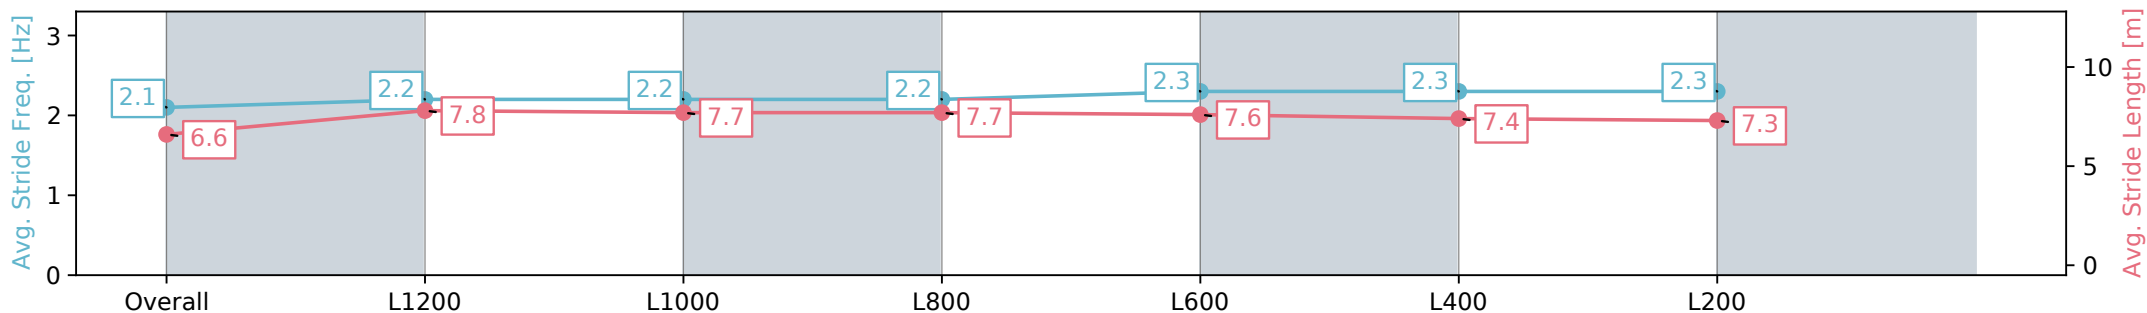

Morphettville Parks SA - Professional

Race 7: Sportsbet Handicap - 1400m

21 September 2024 - 3:58PM

Track Rating: Soft 5, Weather: Overcast, Rail Position: True

Section	Overall	L1200	L1000	L800	L600	L400	L200
Section Times	1:25.12 [4] (0:14.42)	1:10.70 [6] (0:11.47)	0:59.23 [6] (0:11.69)	0:47.54 [6] (0:11.91)	0:35.63 [6] (0:11.73)	0:23.90 [4] (0:11.64)	0:12.26 [4] (0:12.26)
Average Speed [km/h]	49.9	62.9	62.2	60.6	62.3	62.5	58.8
Top Speed [km/h]	61.8	64.6	63.0	62.2	63.3	63.1	62.5
Avg. Dist. to Rail [m]	3.7	2.4	1.9	1.4	2.8	4.5	5.9
Avg. Stride Freq. [Hz]	2.1	2.2	2.2	2.2	2.3	2.3	2.3
Avg. Stride Length [m]	6.6	7.8	7.7	7.7	7.6	7.4	7.3