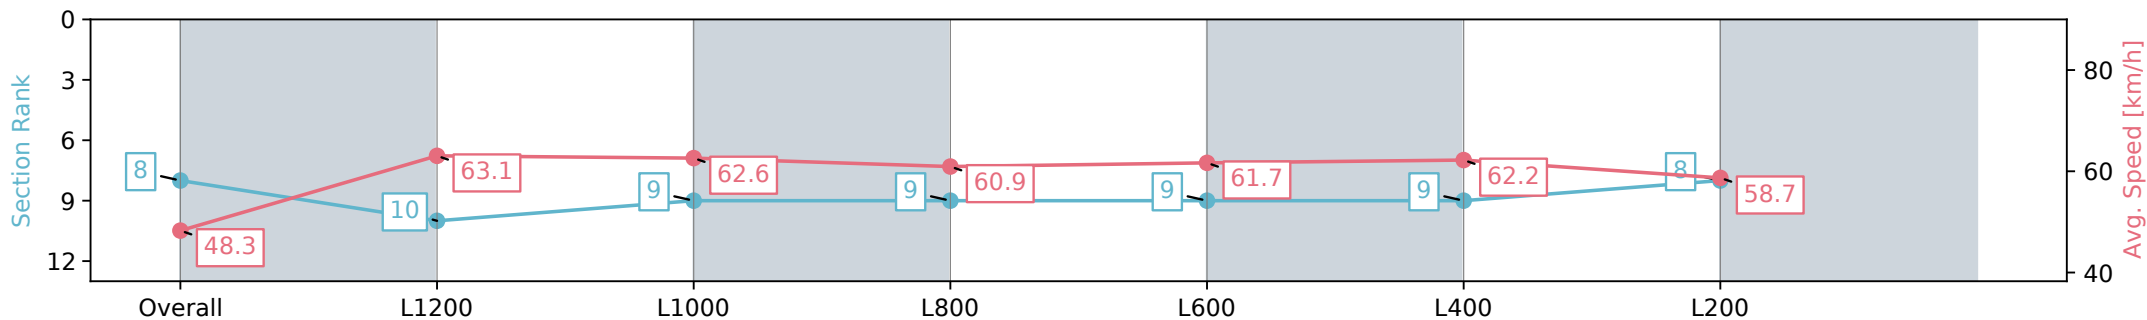

Morphettville Parks SA - Professional

Race 7: Sportsbet Handicap - 1400m

21 September 2024 - 3:58PM

Track Rating: Soft 5, Weather: Overcast, Rail Position: True

Section	Overall	L1200	L1000	L800	L600	L400	L200
Section Times	1:25.47 [8] (0:14.96)	1:10.51 [10] (0:11.42)	0:59.09 [9] (0:11.62)	0:47.47 [9] (0:11.85)	0:35.62 [9] (0:11.73)	0:23.89 [9] (0:11.62)	0:12.27 [8] (0:12.27)
Average Speed [km/h]	48.3	63.1	62.6	60.9	61.7	62.2	58.7
Top Speed [km/h]	63.6	64.4	64.5	62.1	63.8	63.0	61.1
Avg. Dist. to Rail [m]	5.7	1.7	1.8	1.6	1.0	2.0	2.3
Avg. Stride Freq. [Hz]	2.2	2.4	2.4	2.3	2.4	2.4	2.4
Avg. Stride Length [m]	6.1	7.4	7.4	7.4	7.3	7.2	6.9