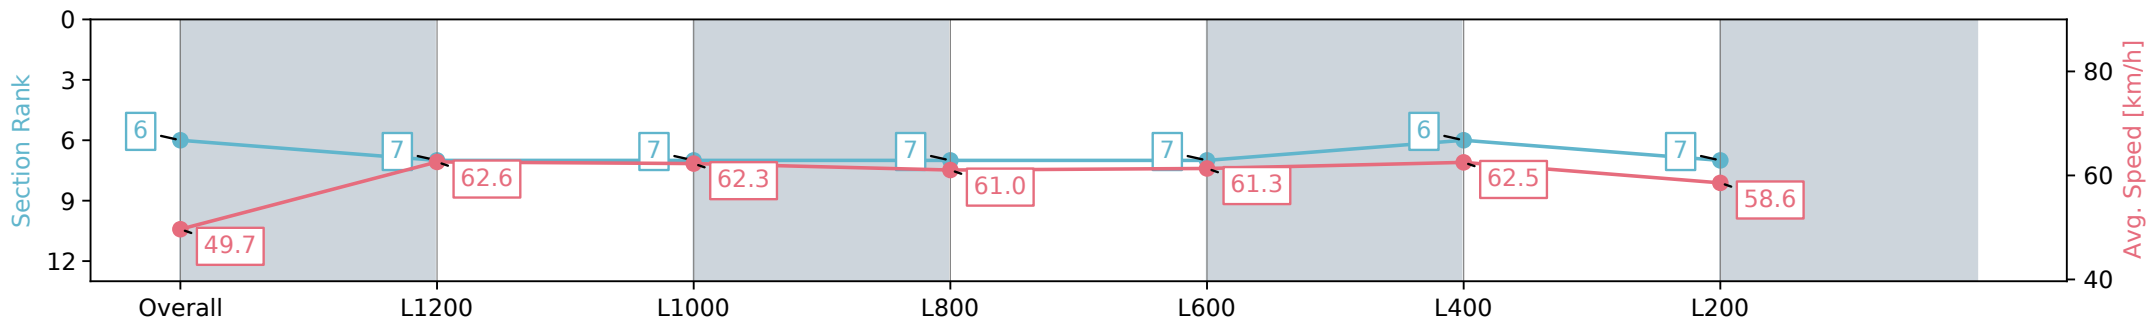

Morphettville Parks SA - Professional

Race 7: Sportsbet Handicap - 1400m

21 September 2024 - 3:58PM

Track Rating: Soft 5, Weather: Overcast, Rail Position: True

Section	Overall	L1200	L1000	L800	L600	L400	L200
Section Times	1:25.28 [6] (0:14.50)	1:10.78 [7] (0:11.53)	0:59.25 [7] (0:11.65)	0:47.60 [7] (0:11.82)	0:35.78 [7] (0:11.87)	0:23.91 [6] (0:11.60)	0:12.31 [7] (0:12.31)
Average Speed [km/h]	49.7	62.6	62.3	61.0	61.3	62.5	58.6
Top Speed [km/h]	61.6	63.6	63.8	62.4	62.9	63.6	61.6
Avg. Dist. to Rail [m]	2.7	1.3	1.6	1.3	2.1	3.8	3.9
Avg. Stride Freq. [Hz]	2.2	2.4	2.4	2.3	2.4	2.4	2.3
Avg. Stride Length [m]	6.2	7.3	7.2	7.3	7.3	7.2	7.1