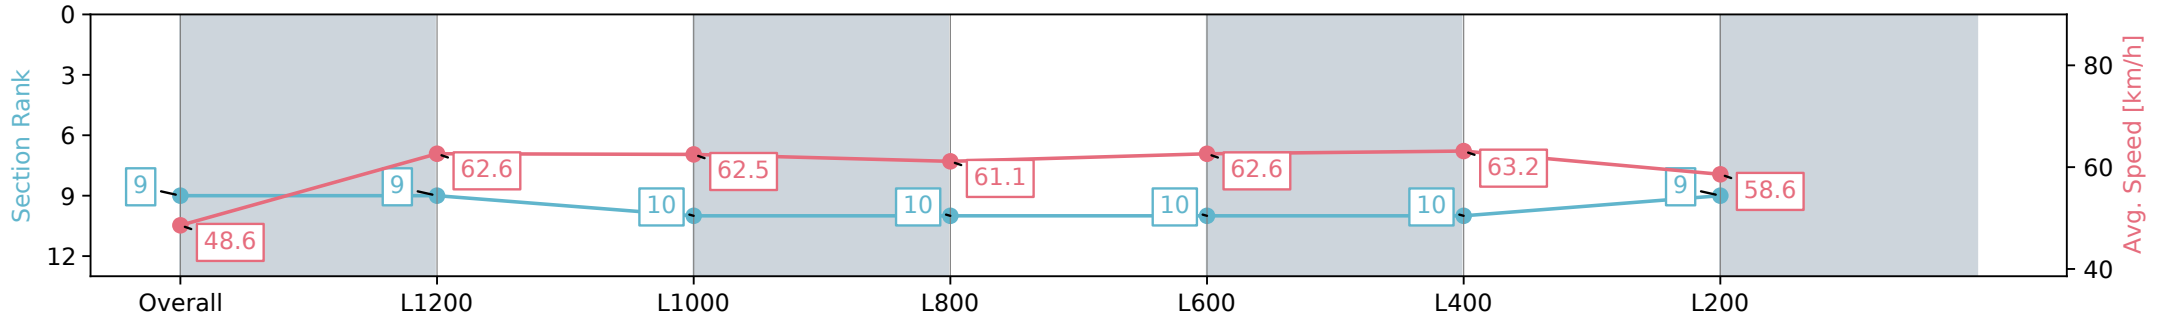

Morphettville Parks SA - Professional

Race 7: Sportsbet Handicap - 1400m

21 September 2024 - 3:58PM

Track Rating: Soft 5, Weather: Overcast, Rail Position: True

Section	Overall	L1200	L1000	L800	L600	L400	L200
Section Times	1:25.54 [9] (0:14.94)	1:10.60 [9] (0:11.49)	0:59.11 [10] (0:11.70)	0:47.41 [10] (0:11.85)	0:35.56 [10] (0:11.76)	0:23.80 [10] (0:11.54)	0:12.26 [9] (0:12.26)
Average Speed [km/h]	48.6	62.6	62.5	61.1	62.6	63.2	58.6
Top Speed [km/h]	62.1	64.4	64.6	62.7	64.3	64.9	62.0
Avg. Dist. to Rail [m]	4.5	3.0	2.8	2.8	3.8	6.7	8.8
Avg. Stride Freq. [Hz]	2.1	2.3	2.3	2.2	2.3	2.4	2.3
Avg. Stride Length [m]	6.1	7.3	7.3	7.3	7.2	7.0	6.8