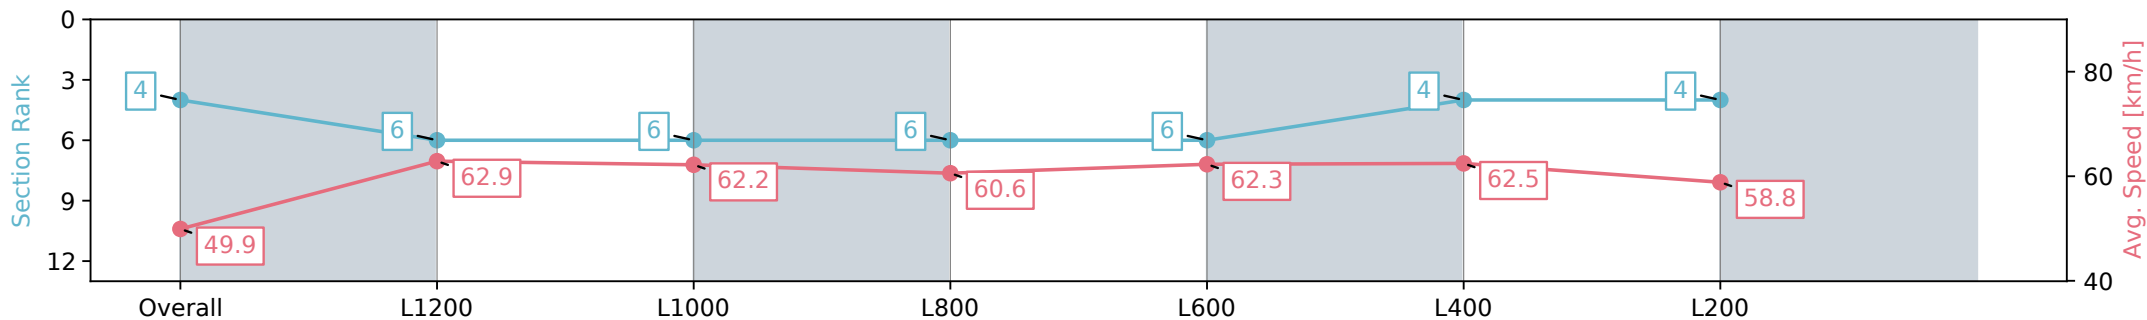

Morphettville Parks SA - Professional

Race 7: Sportsbet Handicap - 1400m

21 September 2024 - 3:58PM

Track Rating: Soft 5, Weather: Overcast, Rail Position: True

Section	Overall	L1200	L1000	L800	L600	L400	L200
Section Times	1:25.12 [4] (0:14.42)	1:10.70 [6] (0:11.47)	0:59.23 [6] (0:11.69)	0:47.54 [6] (0:11.91)	0:35.63 [6] (0:11.73)	0:23.90 [4] (0:11.64)	0:12.26 [4] (0:12.26)
Average Speed [km/h]	49.9	62.9	62.2	60.6	62.3	62.5	58.8
Top Speed [km/h]	61.8	64.6	63.0	62.2	63.3	63.1	62.5
Avg. Dist. to Rail [m]	3.7	2.4	1.9	1.4	2.8	4.5	5.9
Avg. Stride Freq. [Hz]	2.1	2.2	2.2	2.2	2.3	2.3	2.3
Avg. Stride Length [m]	6.6	7.8	7.7	7.7	7.6	7.4	7.3