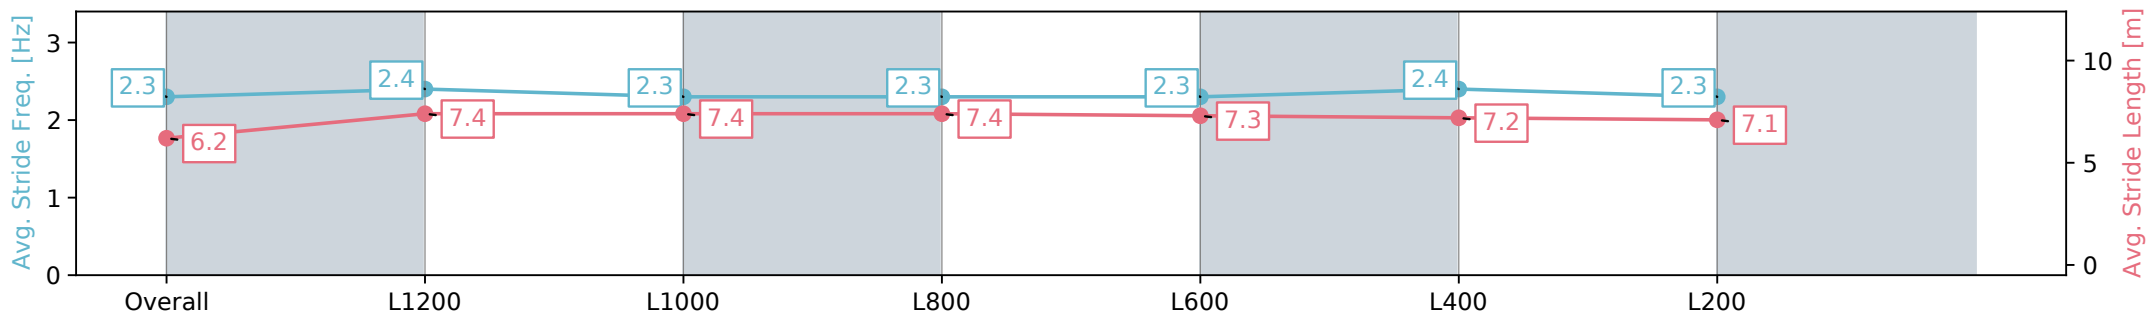

Morphettville Parks SA - Professional

Race 7: Sportsbet Handicap - 1400m

21 September 2024 - 3:58PM

Track Rating: Soft 5, Weather: Overcast, Rail Position: True

Section	Overall	L1200	L1000	L800	L600	L400	L200
Section Times	1:25.05 [3] (0:14.06)	1:10.99 [2] (0:11.49)	0:59.50 [5] (0:11.84)	0:47.66 [5] (0:12.01)	0:35.65 [4] (0:11.79)	0:23.86 [3] (0:11.65)	0:12.21 [2] (0:12.21)
Average Speed [km/h]	51.2	62.8	61.7	60.1	61.5	62.0	59.0
Top Speed [km/h]	62.4	63.9	62.9	61.7	62.9	62.9	62.2
Avg. Dist. to Rail [m]	4.6	2.6	2.7	2.2	1.3	1.8	3.4
Avg. Stride Freq. [Hz]	2.3	2.4	2.3	2.3	2.3	2.4	2.3
Avg. Stride Length [m]	6.2	7.4	7.4	7.4	7.3	7.2	7.1