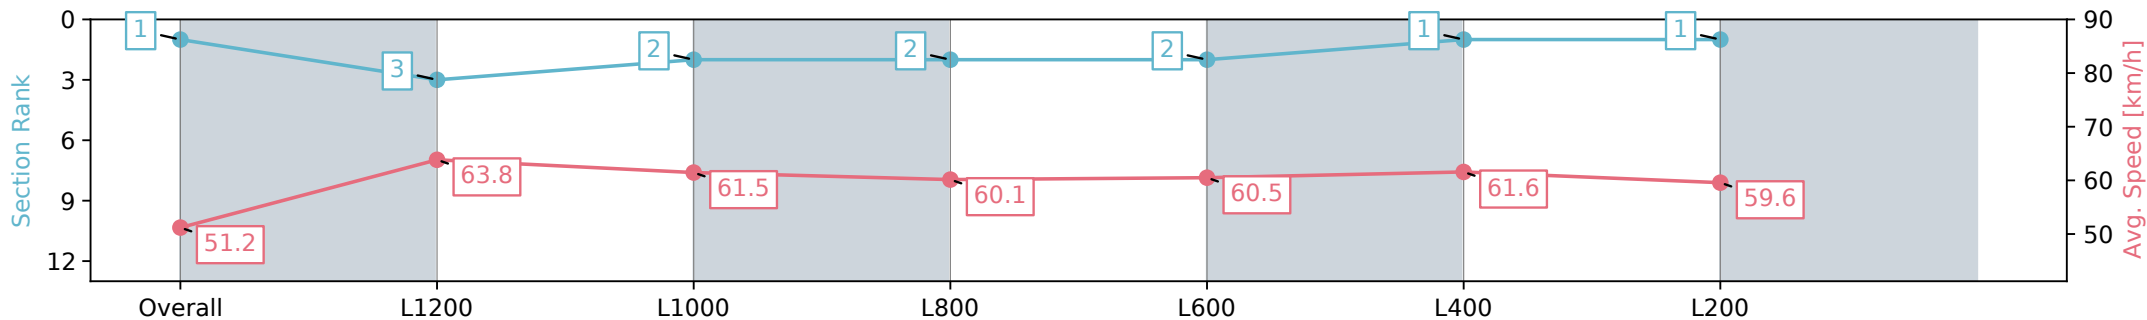

Race 7: Sportsbet Handicap - 1400m

21 September 2024 - 3:58PM

Track Rating: Soft 5, Weather: Overcast, Rail Position: True

Section	Overall	L1200	L1000	L800	L600	L400	L200
Section Times	1:24.88 [1] (0:14.06)	1:10.82 [3] (0:11.27)	0:59.55 [2] (0:11.78)	0:47.77 [2] (0:11.99)	0:35.78 [2] (0:11.96)	0:23.82 [1] (0:11.74)	0:12.08 [1] (0:12.08)
Average Speed [km/h]	51.2	63.8	61.5	60.1	60.5	61.6	59.6
Top Speed [km/h]	62.4	65.1	63.5	61.0	62.6	63.8	63.1
Avg. Dist. to Rail [m]	6.8	2.5	0.9	1.0	0.9	2.5	3.5
Avg. Stride Freq. [Hz]	2.4	2.4	2.4	2.3	2.4	2.4	2.4
Avg. Stride Length [m]	6.0	7.3	7.3	7.3	7.0	7.0	7.1