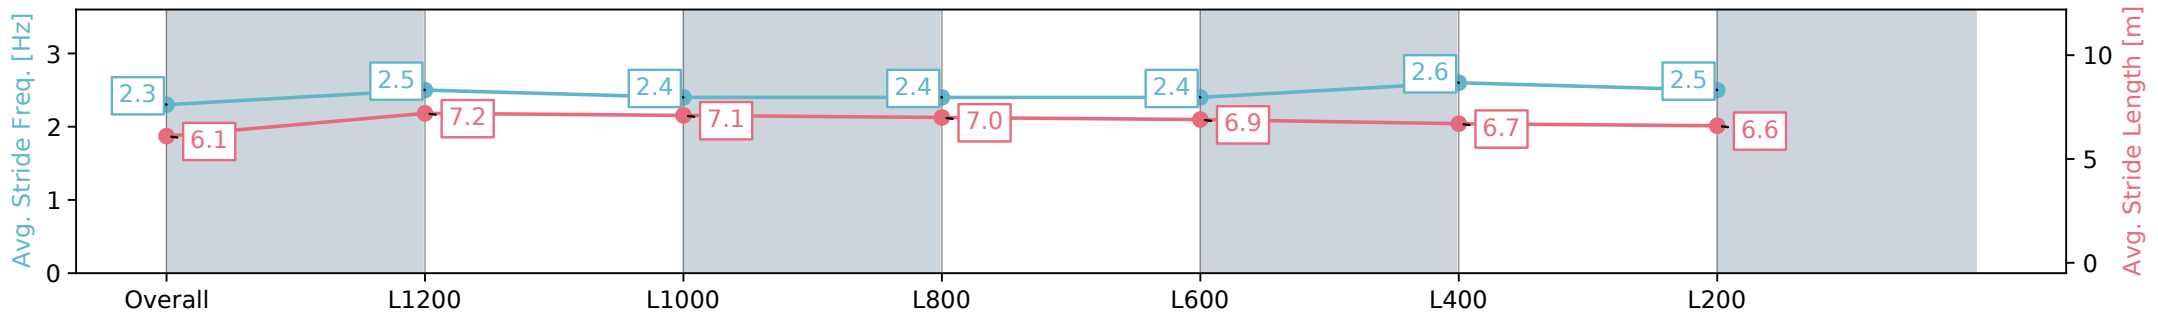

Morphettville Parks SA - Professional

Race 7: Sportsbet Handicap - 1400m

21 September 2024 - 3:58PM

Track Rating: Soft 5, Weather: Overcast, Rail Position: True

Section	Overall	L1200	L1000	L800	L600	L400	L200
Section Times	1:25.34 [7] (0:14.18)	1:11.16 [5] (0:11.33)	0:59.83 [4] (0:11.69)	0:48.14 [3] (0:12.11)	0:36.03 [3] (0:11.91)	0:24.12 [5] (0:11.70)	0:12.42 [5] (0:12.42)
Average Speed [km/h]	50.8	63.5	62.1	59.6	60.8	61.7	58.0
Top Speed [km/h]	62.5	65.7	63.7	60.8	62.4	63.0	61.9
Avg. Dist. to Rail [m]	0.9	1.3	1.2	1.8	1.0	0.3	0.5
Avg. Stride Freq. [Hz]	2.3	2.5	2.4	2.4	2.4	2.6	2.5
Avg. Stride Length [m]	6.1	7.2	7.1	7.0	6.9	6.7	6.6