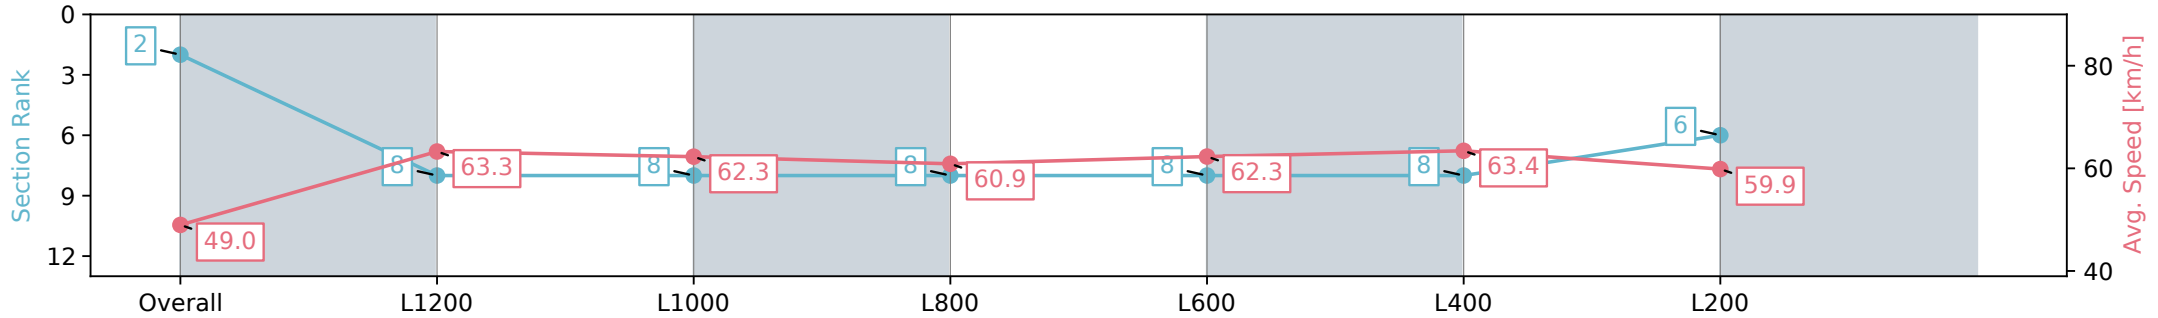

Morphettville Parks SA - Professional

Race 7: Sportsbet Handicap - 1400m

21 September 2024 - 3:58PM

Track Rating: Soft 5, Weather: Overcast, Rail Position: True

Section	Overall	L1200	L1000	L800	L600	L400	L200
Section Times	1:24.98 [2] (0:14.72)	1:10.26 [8] (0:11.40)	0:58.86 [8] (0:11.70)	0:47.16 [8] (0:11.90)	0:35.26 [8] (0:11.79)	0:23.47 [8] (0:11.44)	0:12.03 [6] (0:12.03)
Average Speed [km/h]	49.0	63.3	62.3	60.9	62.3	63.4	59.9
Top Speed [km/h]	61.8	65.4	63.4	62.6	64.8	65.3	63.4
Avg. Dist. to Rail [m]	5.6	2.6	2.6	2.6	3.4	4.3	6.1
Avg. Stride Freq. [Hz]	2.1	2.3	2.3	2.3	2.4	2.4	2.4
Avg. Stride Length [m]	6.4	7.4	7.4	7.3	7.3	7.2	7.1