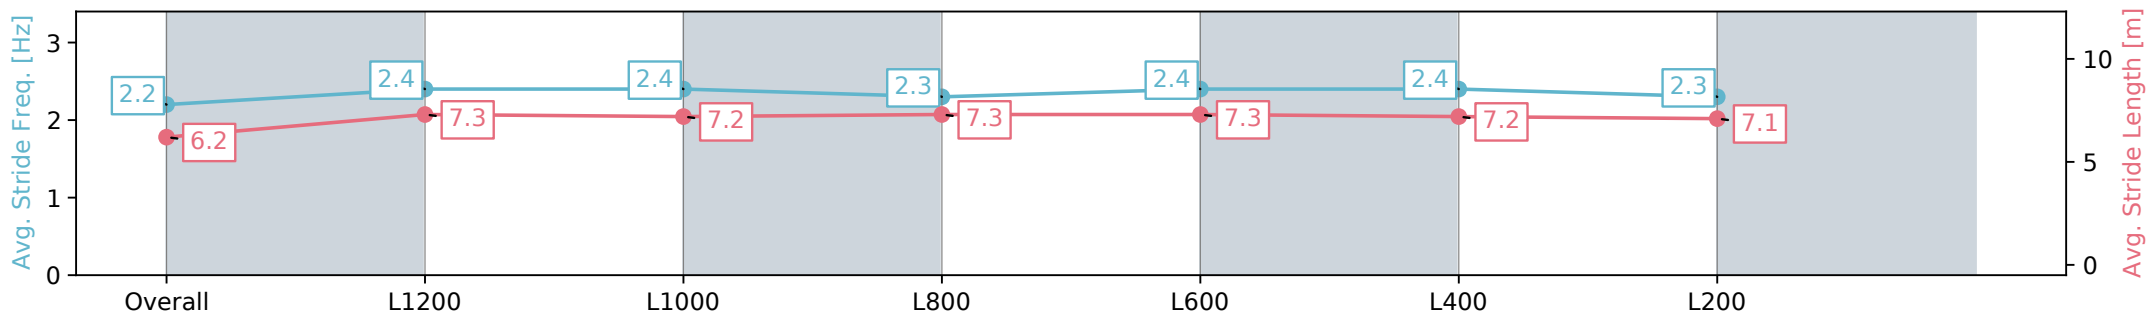

Morphettville Parks SA - Professional

Race 7: Sportsbet Handicap - 1400m

21 September 2024 - 3:58PM

Track Rating: Soft 5, Weather: Overcast, Rail Position: True

Section	Overall	L1200	L1000	L800	L600	L400	L200
Section Times	1:25.28 [6] (0:14.50)	1:10.78 [7] (0:11.53)	0:59.25 [7] (0:11.65)	0:47.60 [7] (0:11.82)	0:35.78 [7] (0:11.87)	0:23.91 [6] (0:11.60)	0:12.31 [7] (0:12.31)
Average Speed [km/h]	49.7	62.6	62.3	61.0	61.3	62.5	58.6
Top Speed [km/h]	61.6	63.6	63.8	62.4	62.9	63.6	61.6
Avg. Dist. to Rail [m]	2.7	1.3	1.6	1.3	2.1	3.8	3.9
Avg. Stride Freq. [Hz]	2.2	2.4	2.4	2.3	2.4	2.4	2.3
Avg. Stride Length [m]	6.2	7.3	7.2	7.3	7.3	7.2	7.1