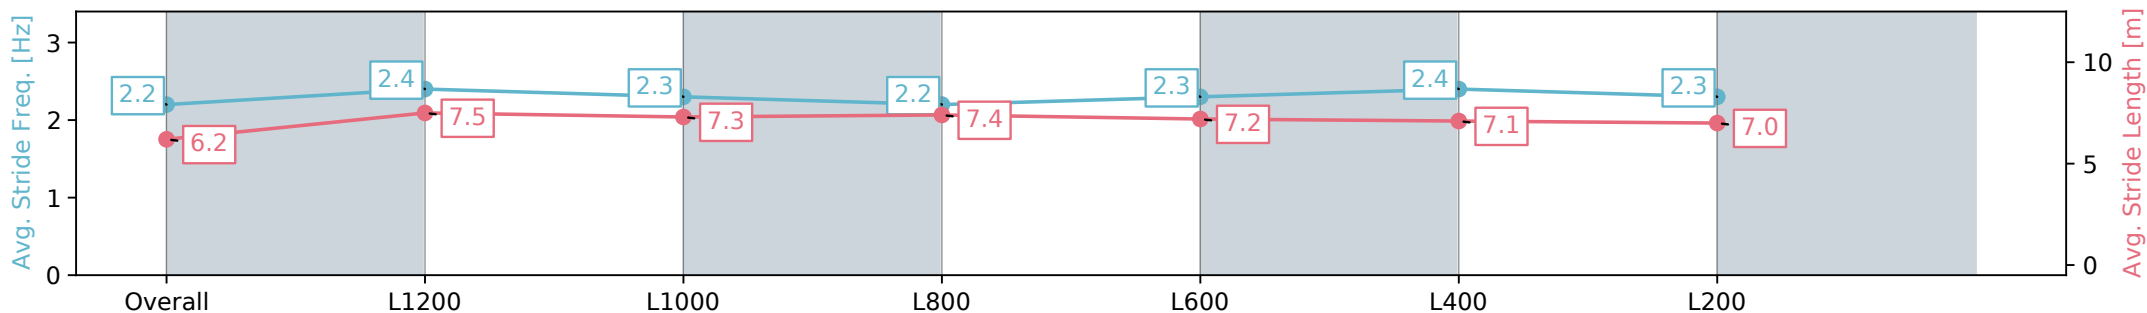

Morphettville Parks SA - Professional

Race 7: Sportsbet Handicap - 1400m

21 September 2024 - 3:58PM

Track Rating: Soft 5, Weather: Overcast, Rail Position: True

Section	Overall	L1200	L1000	L800	L600	L400	L200
Section Times	1:25.15 [5] (0:14.13)	1:11.02 [4] (0:11.34)	0:59.68 [3] (0:11.92)	0:47.76 [4] (0:12.05)	0:35.71 [5] (0:11.95)	0:23.76 [7] (0:11.45)	0:12.31 [2] (0:12.31)
Average Speed [km/h]	50.9	63.7	60.9	60.0	60.6	62.9	58.5
Top Speed [km/h]	61.7	66.6	62.5	61.2	66.9	66.2	64.2
Avg. Dist. to Rail [m]	1.9	1.2	1.8	1.3	0.8	1.5	2.6
Avg. Stride Freq. [Hz]	2.2	2.4	2.3	2.2	2.3	2.4	2.3
Avg. Stride Length [m]	6.2	7.5	7.3	7.4	7.2	7.1	7.0