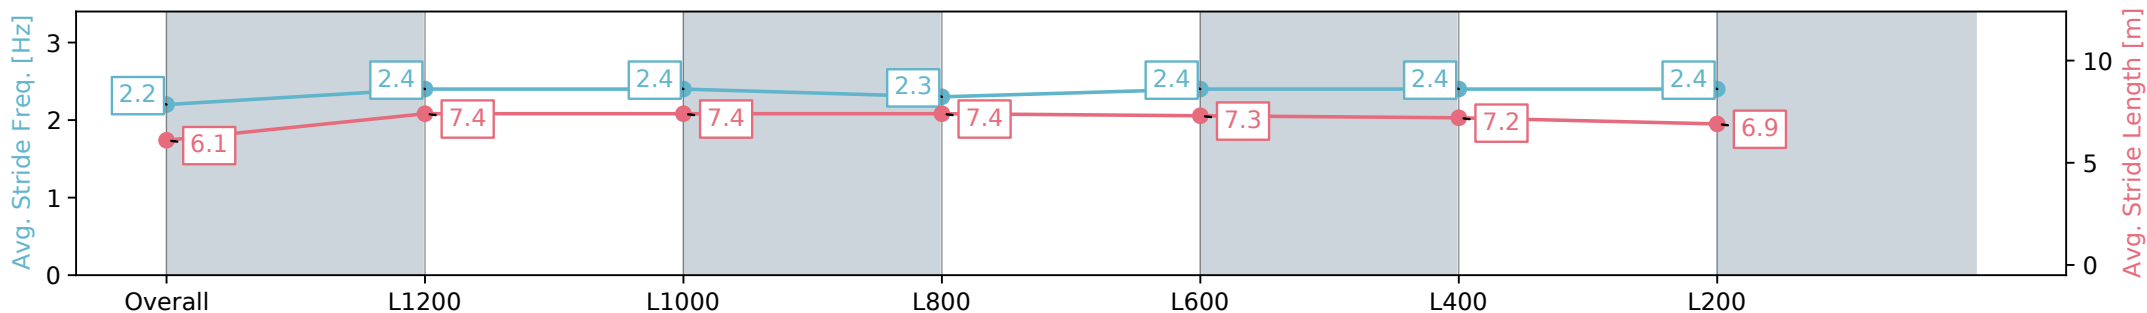

Morphettville Parks SA - Professional

Race 7: Sportsbet Handicap - 1400m

21 September 2024 - 3:58PM

Track Rating: Soft 5, Weather: Overcast, Rail Position: True

Section	Overall	L1200	L1000	L800	L600	L400	L200
Section Times	1:25.47 [8] (0:14.96)	1:10.51 [10] (0:11.42)	0:59.09 [9] (0:11.62)	0:47.47 [9] (0:11.85)	0:35.62 [9] (0:11.73)	0:23.89 [9] (0:11.62)	0:12.27 [8] (0:12.27)
Average Speed [km/h]	48.3	63.1	62.6	60.9	61.7	62.2	58.7
Top Speed [km/h]	63.6	64.4	64.5	62.1	63.8	63.0	61.1
Avg. Dist. to Rail [m]	5.7	1.7	1.8	1.6	1.0	2.0	2.3
Avg. Stride Freq. [Hz]	2.2	2.4	2.4	2.3	2.4	2.4	2.4
Avg. Stride Length [m]	6.1	7.4	7.4	7.4	7.3	7.2	6.9