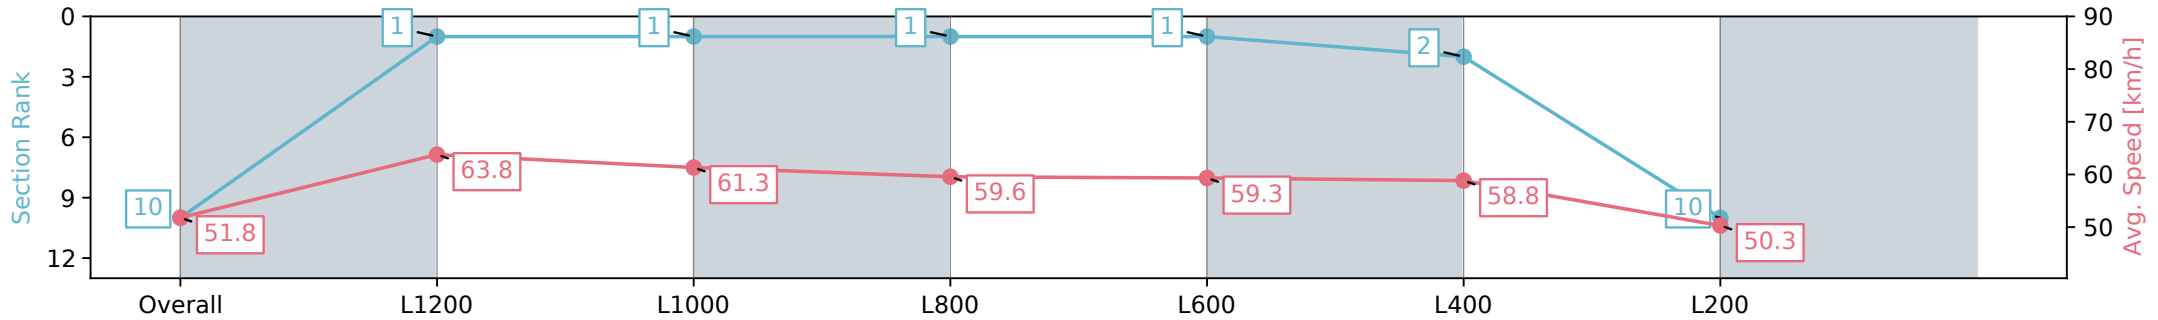

21 September 2024 - 3:58PM

Track Rating: Soft 5, Weather: Overcast, Rail Position: True

Section	Overall	L1200	L1000	L800	L600	L400	L200
Section Times	1:27.68 [10] (0:13.91)	1:13.77 [1] (0:11.30)	1:02.47 [1] (0:11.74)	0:50.73 [1] (0:12.09)	0:38.64 [1] (0:12.11)	0:26.53 [2] (0:12.20)	0:14.33 [10] (0:14.33)
Average Speed [km/h]	51.8	63.8	61.3	59.6	59.3	58.8	50.3
Top Speed [km/h]	64.1	64.8	63.9	60.5	60.1	61.0	57.1
Avg. Dist. to Rail [m]	5.9	2.3	0.5	0.2	0.3	1.0	0.2
Avg. Stride Freq. [Hz]	2.2	2.3	2.2	2.2	2.2	2.3	2.1
Avg. Stride Length [m]	6.3	7.8	7.7	7.5	7.4	7.3	6.8