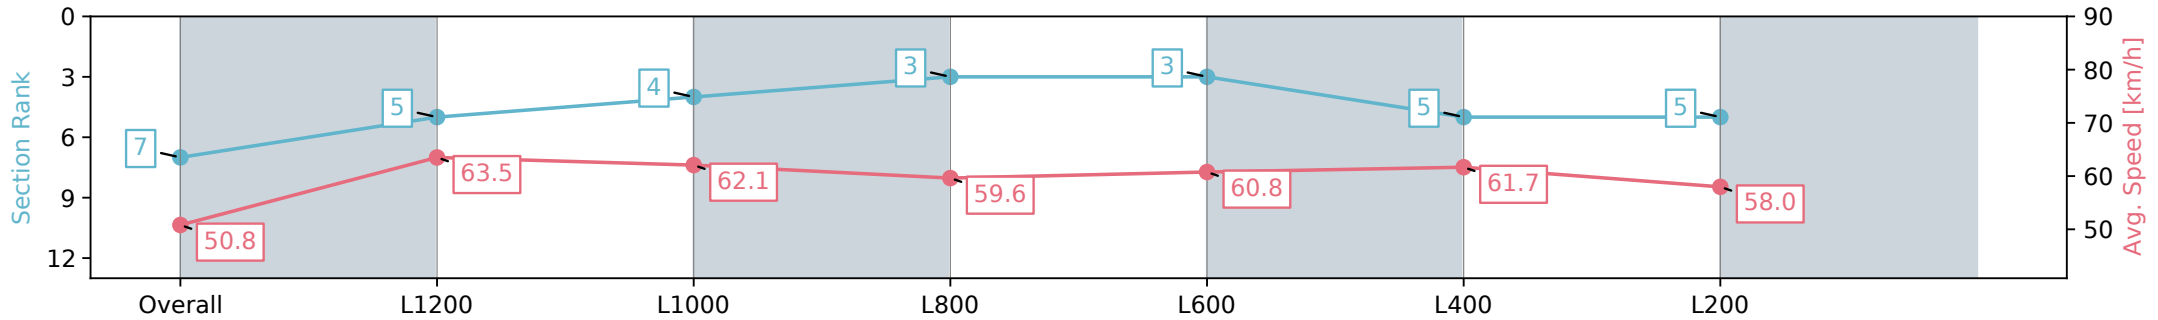

Morphettville Parks SA - Professional

Race 7: Sportsbet Handicap - 1400m

21 September 2024 - 3:58PM

Track Rating: Soft 5, Weather: Overcast, Rail Position: True

Section	Overall	L1200	L1000	L800	L600	L400	L200
Section Times	1:25.34 [7] (0:14.18)	1:11.16 [5] (0:11.33)	0:59.83 [4] (0:11.69)	0:48.14 [3] (0:12.11)	0:36.03 [3] (0:11.91)	0:24.12 [5] (0:11.70)	0:12.42 [5] (0:12.42)
Average Speed [km/h]	50.8	63.5	62.1	59.6	60.8	61.7	58.0
Top Speed [km/h]	62.5	65.7	63.7	60.8	62.4	63.0	61.9
Avg. Dist. to Rail [m]	0.9	1.3	1.2	1.8	1.0	0.3	0.5
Avg. Stride Freq. [Hz]	2.3	2.5	2.4	2.4	2.4	2.6	2.5
Avg. Stride Length [m]	6.1	7.2	7.1	7.0	6.9	6.7	6.6