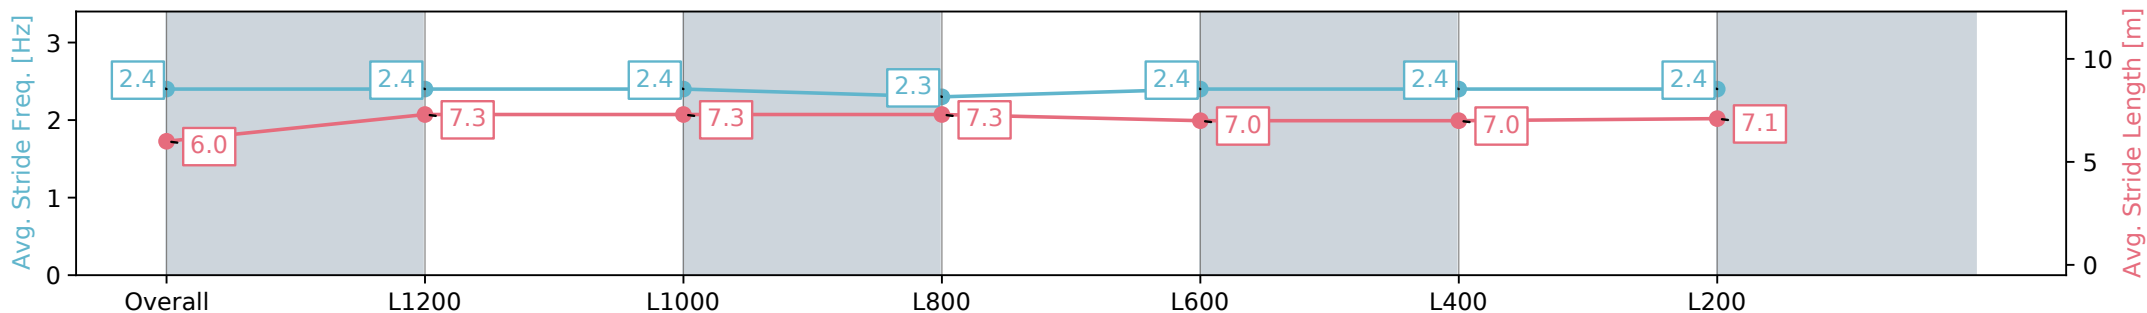

Race 7: Sportsbet Handicap - 1400m

21 September 2024 - 3:58PM

Track Rating: Soft 5, Weather: Overcast, Rail Position: True

Section	Overall	L1200	L1000	L800	L600	L400	L200
Section Times	1:24.88 [1] (0:14.06)	1:10.82 [3] (0:11.27)	0:59.55 [2] (0:11.78)	0:47.77 [2] (0:11.99)	0:35.78 [2] (0:11.96)	0:23.82 [1] (0:11.74)	0:12.08 [1] (0:12.08)
Average Speed [km/h]	51.2	63.8	61.5	60.1	60.5	61.6	59.6
Top Speed [km/h]	62.4	65.1	63.5	61.0	62.6	63.8	63.1
Avg. Dist. to Rail [m]	6.8	2.5	0.9	1.0	0.9	2.5	3.5
Avg. Stride Freq. [Hz]	2.4	2.4	2.4	2.3	2.4	2.4	2.4
Avg. Stride Length [m]	6.0	7.3	7.3	7.3	7.0	7.0	7.1