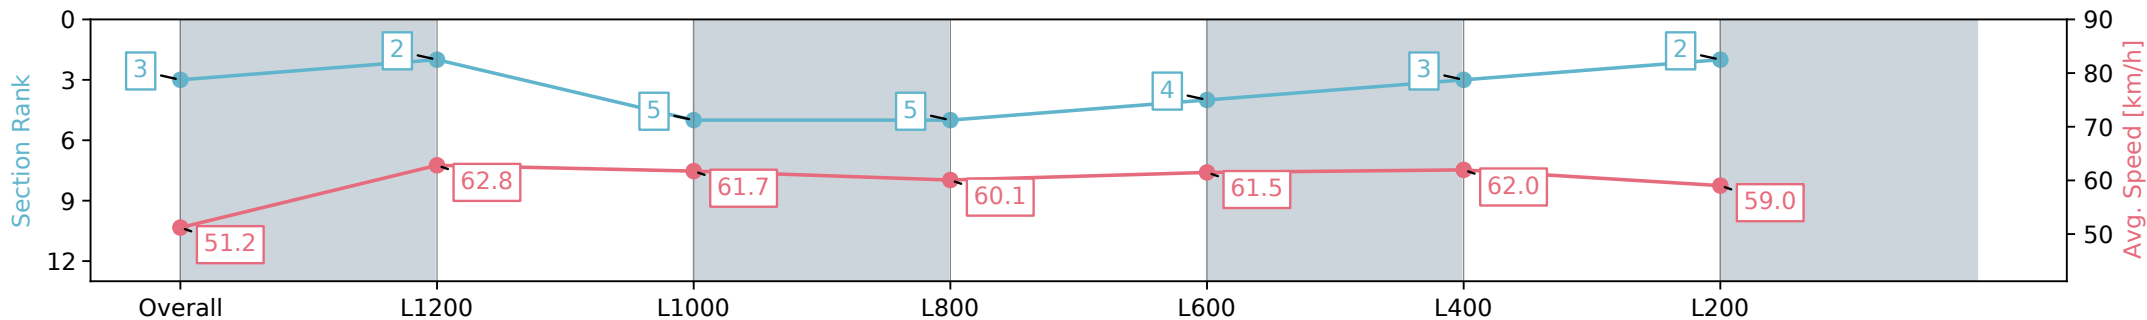

Morphettville Parks SA - Professional

Race 7: Sportsbet Handicap - 1400m

21 September 2024 - 3:58PM

Track Rating: Soft 5, Weather: Overcast, Rail Position: True

Section	Overall	L1200	L1000	L800	L600	L400	L200
Section Times	1:25.05 [3] (0:14.06)	1:10.99 [2] (0:11.49)	0:59.50 [5] (0:11.84)	0:47.66 [5] (0:12.01)	0:35.65 [4] (0:11.79)	0:23.86 [3] (0:11.65)	0:12.21 [2] (0:12.21)
Average Speed [km/h]	51.2	62.8	61.7	60.1	61.5	62.0	59.0
Top Speed [km/h]	62.4	63.9	62.9	61.7	62.9	62.9	62.2
Avg. Dist. to Rail [m]	4.6	2.6	2.7	2.2	1.3	1.8	3.4
Avg. Stride Freq. [Hz]	2.3	2.4	2.3	2.3	2.3	2.4	2.3
Avg. Stride Length [m]	6.2	7.4	7.4	7.4	7.3	7.2	7.1