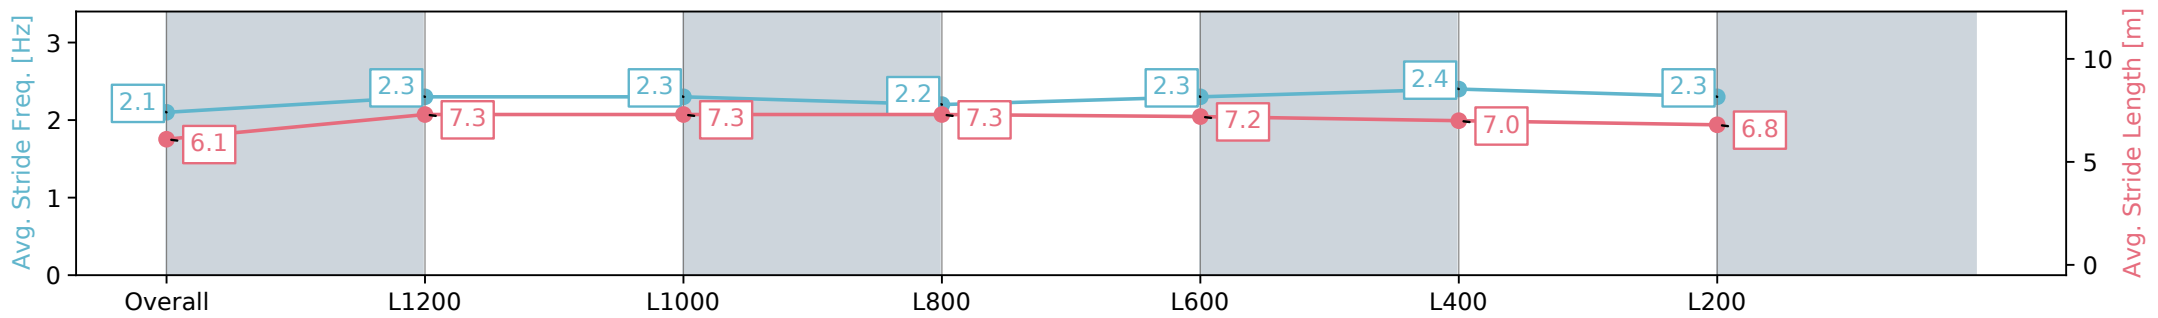

Morphettville Parks SA - Professional

Race 7: Sportsbet Handicap - 1400m

21 September 2024 - 3:58PM

Track Rating: Soft 5, Weather: Overcast, Rail Position: True

Section	Overall	L1200	L1000	L800	L600	L400	L200
Section Times	1:25.54 [9] (0:14.94)	1:10.60 [9] (0:11.49)	0:59.11 [10] (0:11.70)	0:47.41 [10] (0:11.85)	0:35.56 [10] (0:11.76)	0:23.80 [10] (0:11.54)	0:12.26 [9] (0:12.26)
Average Speed [km/h]	48.6	62.6	62.5	61.1	62.6	63.2	58.6
Top Speed [km/h]	62.1	64.4	64.6	62.7	64.3	64.9	62.0
Avg. Dist. to Rail [m]	4.5	3.0	2.8	2.8	3.8	6.7	8.8
Avg. Stride Freq. [Hz]	2.1	2.3	2.3	2.2	2.3	2.4	2.3
Avg. Stride Length [m]	6.1	7.3	7.3	7.3	7.2	7.0	6.8