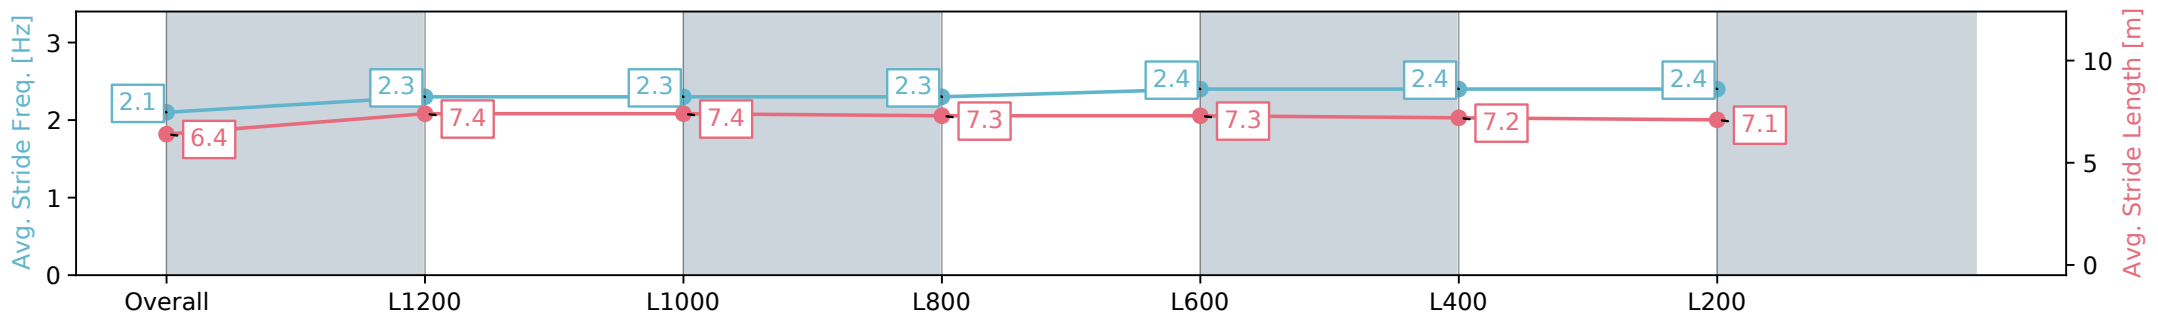

Morphettville Parks SA - Professional

Race 7: Sportsbet Handicap - 1400m

21 September 2024 - 3:58PM

Track Rating: Soft 5, Weather: Overcast, Rail Position: True

Section	Overall	L1200	L1000	L800	L600	L400	L200
Section Times	1:24.98 [2] (0:14.72)	1:10.26 [8] (0:11.40)	0:58.86 [8] (0:11.70)	0:47.16 [8] (0:11.90)	0:35.26 [8] (0:11.79)	0:23.47 [8] (0:11.44)	0:12.03 [6] (0:12.03)
Average Speed [km/h]	49.0	63.3	62.3	60.9	62.3	63.4	59.9
Top Speed [km/h]	61.8	65.4	63.4	62.6	64.8	65.3	63.4
Avg. Dist. to Rail [m]	5.6	2.6	2.6	2.6	3.4	4.3	6.1
Avg. Stride Freq. [Hz]	2.1	2.3	2.3	2.3	2.4	2.4	2.4
Avg. Stride Length [m]	6.4	7.4	7.4	7.3	7.3	7.2	7.1