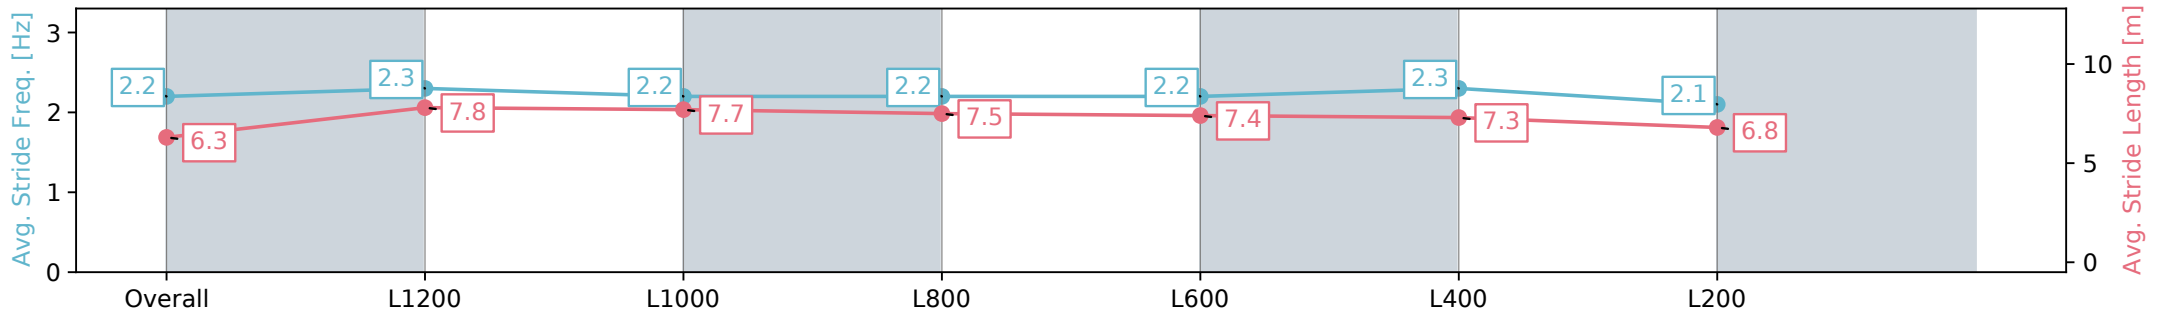

21 September 2024 - 3:58PM

Track Rating: Soft 5, Weather: Overcast, Rail Position: True

Section	Overall	L1200	L1000	L800	L600	L400	L200
Section Times	1:27.68 [10] (0:13.91)	1:13.77 [1] (0:11.30)	1:02.47 [1] (0:11.74)	0:50.73 [1] (0:12.09)	0:38.64 [1] (0:12.11)	0:26.53 [2] (0:12.20)	0:14.33 [10] (0:14.33)
Average Speed [km/h]	51.8	63.8	61.3	59.6	59.3	58.8	50.3
Top Speed [km/h]	64.1	64.8	63.9	60.5	60.1	61.0	57.1
Avg. Dist. to Rail [m]	5.9	2.3	0.5	0.2	0.3	1.0	0.2
Avg. Stride Freq. [Hz]	2.2	2.3	2.2	2.2	2.2	2.3	2.1
Avg. Stride Length [m]	6.3	7.8	7.7	7.5	7.4	7.3	6.8