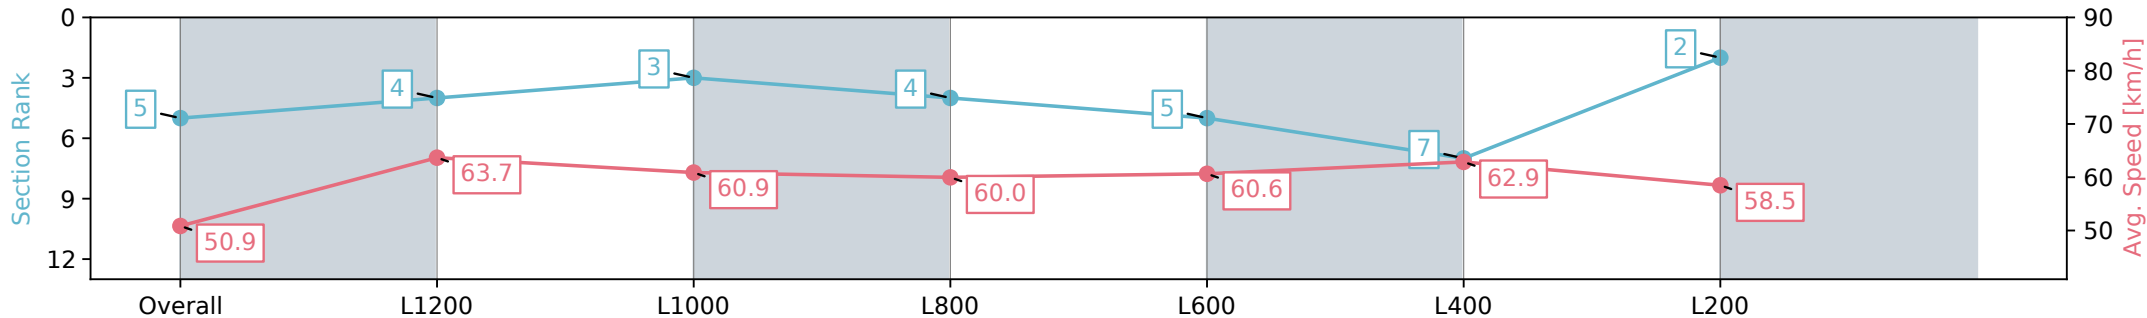

Morphettville Parks SA - Professional

Race 7: Sportsbet Handicap - 1400m

21 September 2024 - 3:58PM

Track Rating: Soft 5, Weather: Overcast, Rail Position: True

Section	Overall	L1200	L1000	L800	L600	L400	L200
Section Times	1:25.15 [5] (0:14.13)	1:11.02 [4] (0:11.34)	0:59.68 [3] (0:11.92)	0:47.76 [4] (0:12.05)	0:35.71 [5] (0:11.95)	0:23.76 [7] (0:11.45)	0:12.31 [2] (0:12.31)
Average Speed [km/h]	50.9	63.7	60.9	60.0	60.6	62.9	58.5
Top Speed [km/h]	61.7	66.6	62.5	61.2	66.9	66.2	64.2
Avg. Dist. to Rail [m]	1.9	1.2	1.8	1.3	0.8	1.5	2.6
Avg. Stride Freq. [Hz]	2.2	2.4	2.3	2.2	2.3	2.4	2.3
Avg. Stride Length [m]	6.2	7.5	7.3	7.4	7.2	7.1	7.0