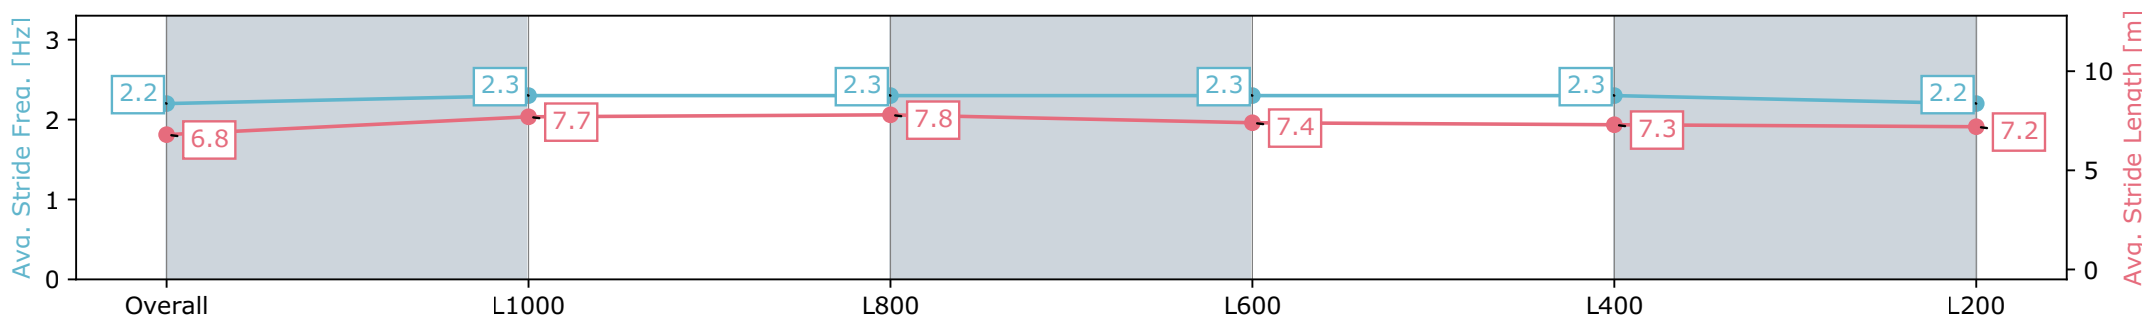

Morphettville Parks SA - Professional
 Race 6: Sportsbet Nobody Does It Better Handicap - 1250m

21 September 2024 - 3:18PM

Track Rating: Soft 5, Weather: Overcast, Rail Position: True

Section	Overall	L1000	L800	L600	L400	L200
Section Times	1:15.33 [11] (0:17.24)	0:58.09 [11] (0:11.23)	0:46.86 [10] (0:11.21)	0:35.65 [11] (0:11.50)	0:24.15 [12] (0:11.73)	0:12.42 [12] (0:12.42)
Average Speed [km/h]	52.3	64.6	64.5	63.4	61.7	58.1
Top Speed [km/h]	65.5	66.4	65.8	64.8	62.4	61.7
Avg. Dist. to Rail [m]	6.1	1.6	1.3	2.5	2.7	6.8
Avg. Stride Freq. [Hz]	2.3	2.4	2.4	2.4	2.4	2.3
Avg. Stride Length [m]	6.2	7.5	7.6	7.4	7.2	6.9

- [] Ranking at each section and finish
- :-:- No data available at this section
- NA No data available

Horse/Jockey Name	WILD WILLY/Jessica Eaton
Finish Rank	12
Fastest Section Time (Section)	0:11.23 (L600)
Top Speed [km/h] (Section)	66.9 (Overall)
Race State	Finished

Morphettville Parks SA - Professional
 Race 6: Sportsbet Nobody Does It Better Handicap - 1250m

21 September 2024 - 3:18PM

Track Rating: Soft 5, Weather: Overcast, Rail Position: True

Section	Overall	L1000	L800	L600	L400	L200
Section Times	1:15.42 [12] (0:16.60)	0:58.82 [5] (0:11.39)	0:47.43 [6] (0:11.23)	0:36.20 [7] (0:11.78)	0:24.42 [9] (0:11.78)	0:12.64 [9] (0:12.64)
Average Speed [km/h]	54.2	63.7	64.3	61.9	61.3	57.1
Top Speed [km/h]	66.9	65.2	65.1	64.9	62.5	60.5
Avg. Dist. to Rail [m]	1.5	1.6	1.6	2.1	2.3	2.3
Avg. Stride Freq. [Hz]	2.2	2.3	2.3	2.3	2.3	2.2
Avg. Stride Length [m]	6.8	7.7	7.8	7.4	7.3	7.2