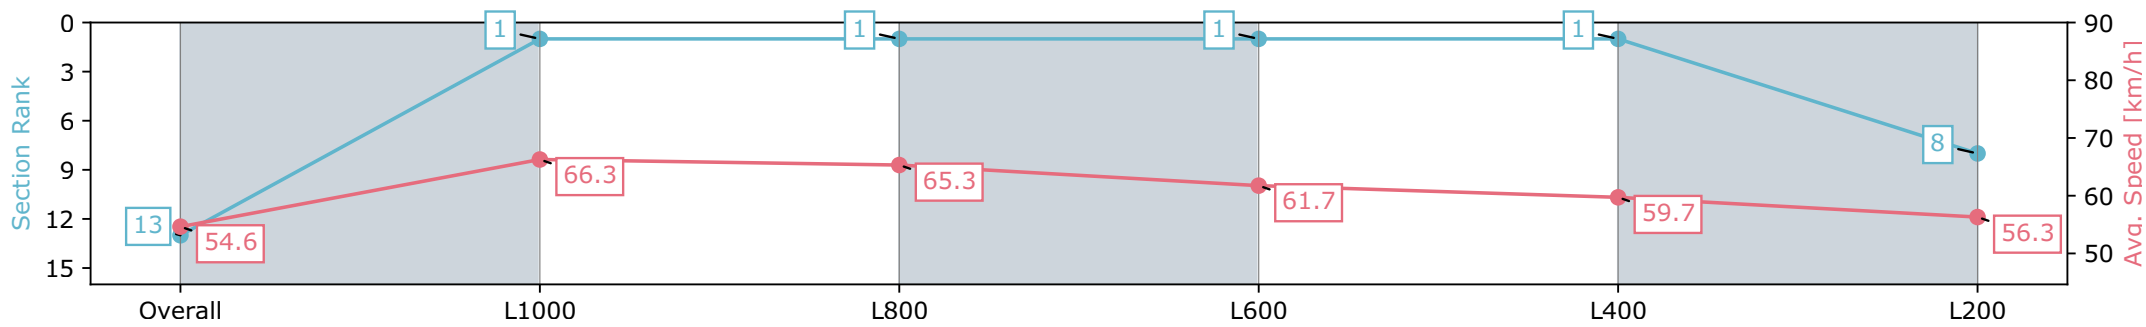

Morphettville Parks SA - Professional
 Race 6: Sportsbet Nobody Does It Better Handicap - 1250m

21 September 2024 - 3:18PM

Track Rating: Soft 5, Weather: Overcast, Rail Position: True

Section	Overall	L1000	L800	L600	L400	L200
Section Times	1:15.44 [13] (0:16.52)	0:58.92 [1] (0:11.14)	0:47.78 [1] (0:11.07)	0:36.71 [1] (0:11.79)	0:24.92 [1] (0:12.12)	0:12.80 [8] (0:12.80)
Average Speed [km/h]	54.6	66.3	65.3	61.7	59.7	56.3
Top Speed [km/h]	65.7	67.5	66.8	63.6	61.2	59.7
Avg. Dist. to Rail [m]	7.5	4.7	2.6	1.9	2.9	3.8
Avg. Stride Freq. [Hz]	2.4	2.5	2.4	2.4	2.4	2.3
Avg. Stride Length [m]	6.4	7.3	7.4	7.0	6.8	6.8