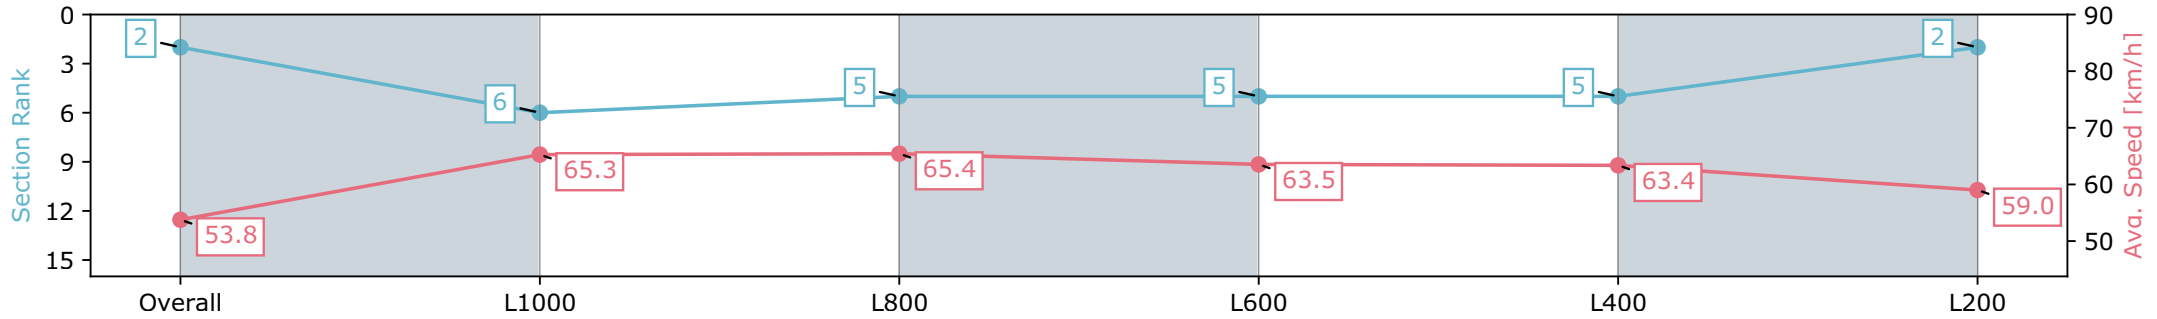

Horse/Jockey Name	SIXTEEN REASONS/Rochelle Milnes
Finish Rank	2
Fastest Section Time (Section)	0:11.06 (L600)
Top Speed [km/h] (Section)	67.4 (L1000)
Race State	Finished

Morphettville Parks SA - Professional
Race 6: Sportsbet Nobody Does It Better Handicap - 1250m

21 September 2024 - 3:18PM

Track Rating: Soft 5, Weather: Overcast, Rail Position: True

Section	Overall	L1000	L800	L600	L400	L200
Section Times	1:14.26 [2] (0:16.75)	0:57.51 [6] (0:11.22)	0:46.29 [5] (0:11.06)	0:35.23 [5] (0:11.56)	0:23.66 [5] (0:11.47)	0:12.19 [2] (0:12.19)
Average Speed [km/h]	53.8	65.3	65.4	63.5	63.4	59.0
Top Speed [km/h]	65.2	66.8	67.4	64.5	64.3	63.4
Avg. Dist. to Rail [m]	5.5	3.1	2.7	3.4	5.2	6.4
Avg. Stride Freq. [Hz]	2.2	2.4	2.3	2.4	2.4	2.3
Avg. Stride Length [m]	6.6	7.6	7.8	7.5	7.2	7.1

[ ] Ranking at each section and finish
-:-:- No data available at this section
NA No data available