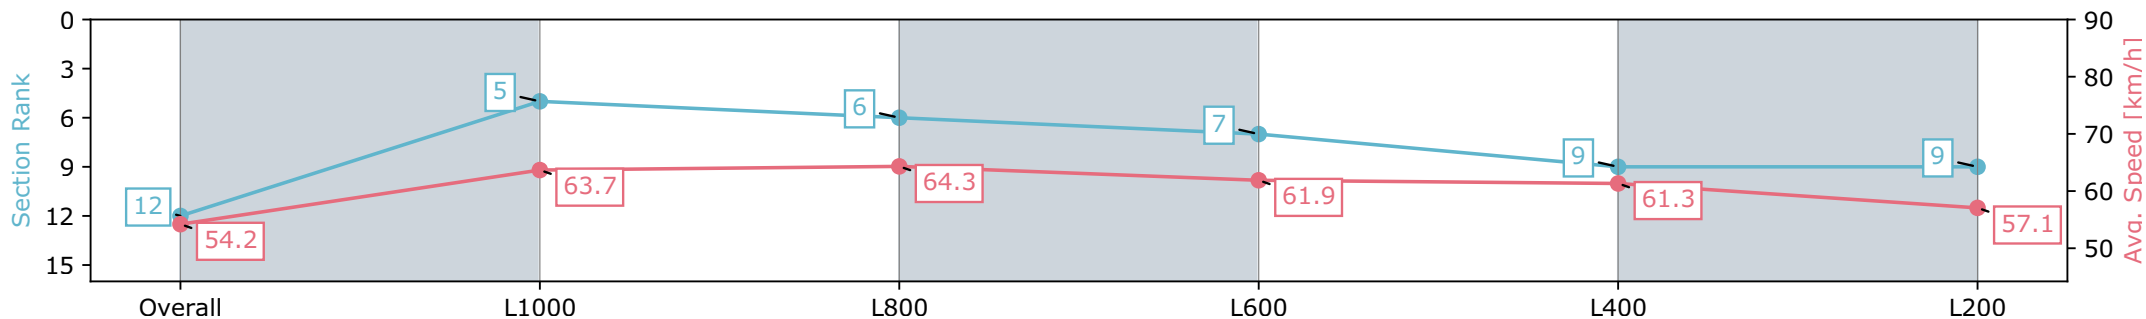

- [] Ranking at each section and finish
- :-:- No data available at this section
- NA No data available

Horse/Jockey Name	WILD WILLY/Jessica Eaton
Finish Rank	12
Fastest Section Time (Section)	0:11.23 (L600)
Top Speed [km/h] (Section)	66.9 (Overall)
Race State	Finished

Morphettville Parks SA - Professional
 Race 6: Sportsbet Nobody Does It Better Handicap - 1250m

21 September 2024 - 3:18PM

Track Rating: Soft 5, Weather: Overcast, Rail Position: True

Section	Overall	L1000	L800	L600	L400	L200
Section Times	1:15.42 [12] (0:16.60)	0:58.82 [5] (0:11.39)	0:47.43 [6] (0:11.23)	0:36.20 [7] (0:11.78)	0:24.42 [9] (0:11.78)	0:12.64 [9] (0:12.64)
Average Speed [km/h]	54.2	63.7	64.3	61.9	61.3	57.1
Top Speed [km/h]	66.9	65.2	65.1	64.9	62.5	60.5
Avg. Dist. to Rail [m]	1.5	1.6	1.6	2.1	2.3	2.3
Avg. Stride Freq. [Hz]	2.2	2.3	2.3	2.3	2.3	2.2
Avg. Stride Length [m]	6.8	7.7	7.8	7.4	7.3	7.2