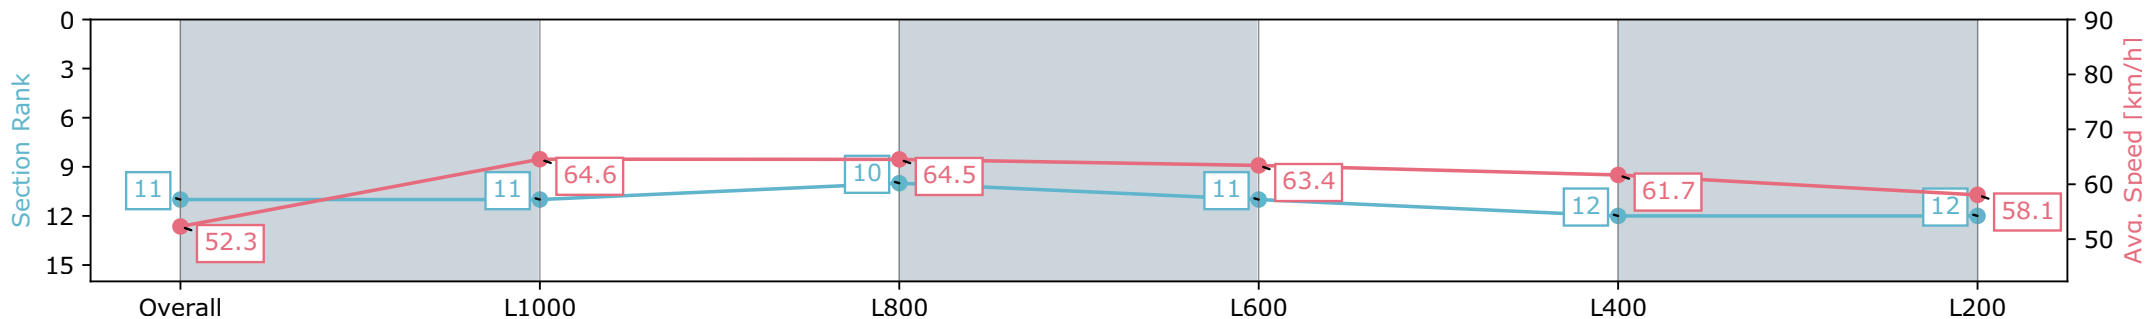

[] Ranking at each section and finish
 -:-:- No data available at this section
 NA No data available

Horse/Jockey Name	DOTHRAKI/Callan Murray
Finish Rank	11
Fastest Section Time (Section)	0:11.21 (L600)
Top Speed [km/h] (Section)	66.4 (Overall)
Race State	Finished

Morphettville Parks SA - Professional
 Race 6: Sportsbet Nobody Does It Better Handicap - 1250m

21 September 2024 - 3:18PM

Track Rating: Soft 5, Weather: Overcast, Rail Position: True

Section	Overall	L1000	L800	L600	L400	L200
Section Times	1:15.33 [11] (0:17.24)	0:58.09 [11] (0:11.23)	0:46.86 [10] (0:11.21)	0:35.65 [11] (0:11.50)	0:24.15 [12] (0:11.73)	0:12.42 [12] (0:12.42)
Average Speed [km/h]	52.3	64.6	64.5	63.4	61.7	58.1
Top Speed [km/h]	65.5	66.4	65.8	64.8	62.4	61.7
Avg. Dist. to Rail [m]	6.1	1.6	1.3	2.5	2.7	6.8
Avg. Stride Freq. [Hz]	2.3	2.4	2.4	2.4	2.4	2.3
Avg. Stride Length [m]	6.2	7.5	7.6	7.4	7.2	6.9