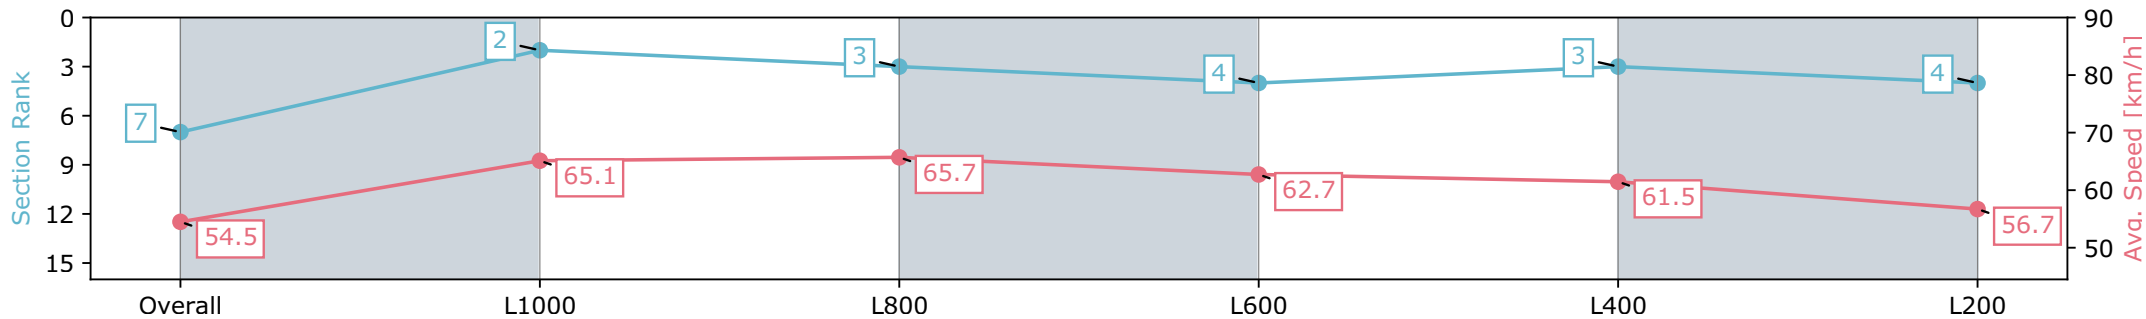

Horse/Jockey Name	JACKS ON ICE/Taylor Johnstone
Finish Rank	7
Fastest Section Time (Section)	0:11.04 (L600)
Top Speed [km/h] (Section)	66.9 (L1000)
Race State	Finished

Morphettville Parks SA - Professional
Race 6: Sportsbet Nobody Does It Better Handicap - 1250m

21 September 2024 - 3:18PM

Track Rating: Soft 5, Weather: Overcast, Rail Position: True

Section	Overall	L1000	L800	L600	L400	L200
Section Times	1:15.08 [7] (0:16.55)	0:58.53 [2] (0:11.32)	0:47.21 [3] (0:11.04)	0:36.17 [4] (0:11.67)	0:24.50 [3] (0:11.81)	0:12.69 [4] (0:12.69)
Average Speed [km/h]	54.5	65.1	65.7	62.7	61.5	56.7
Top Speed [km/h]	66.9	66.9	66.9	63.5	62.6	60.6
Avg. Dist. to Rail [m]	6.5	4.6	3.9	2.9	4.2	5.4
Avg. Stride Freq. [Hz]	2.2	2.4	2.3	2.3	2.4	2.3
Avg. Stride Length [m]	6.7	7.7	7.8	7.5	7.2	7.0

- [ ] Ranking at each section and finish
- -:-:- No data available at this section
- NA No data available