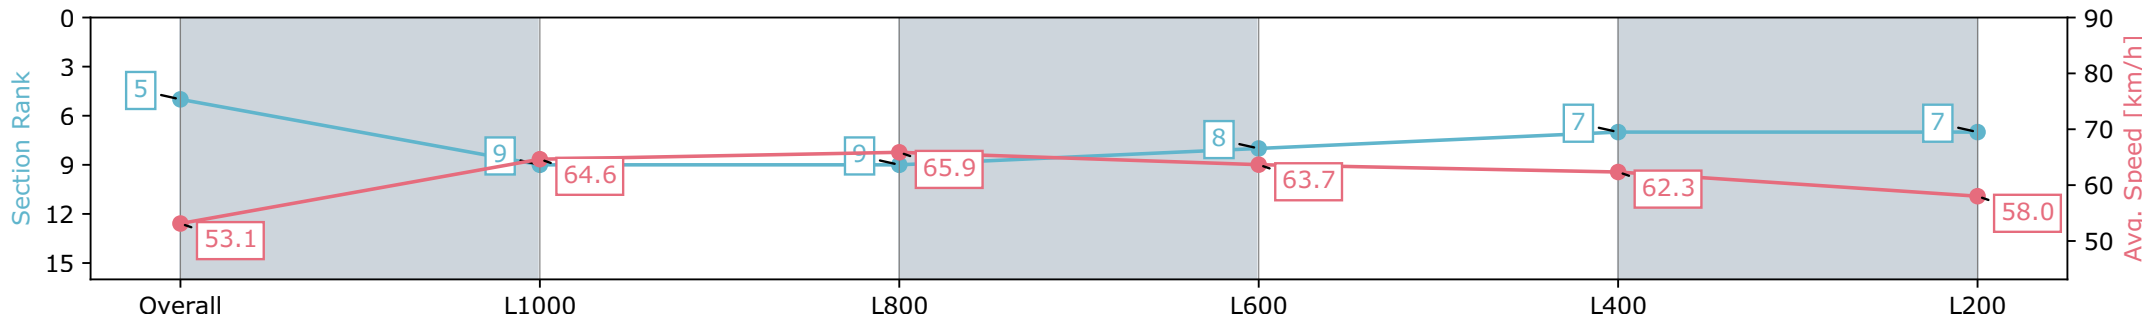

Horse/Jockey Name	DEMANDING MO/Jason Holder
Finish Rank	5
Fastest Section Time (Section)	0:11.00 (L600)
Top Speed [km/h] (Section)	66.5 (L1000)
Race State	Finished

Morphettville Parks SA - Professional
Race 6: Sportsbet Nobody Does It Better Handicap - 1250m

21 September 2024 - 3:18PM

Track Rating: Soft 5, Weather: Overcast, Rail Position: True

Section	Overall	L1000	L800	L600	L400	L200
Section Times	1:14.99 [5] (0:16.98)	0:58.01 [9] (0:11.36)	0:46.65 [9] (0:11.00)	0:35.65 [8] (0:11.54)	0:24.11 [7] (0:11.69)	0:12.42 [7] (0:12.42)
Average Speed [km/h]	53.1	64.6	65.9	63.7	62.3	58.0
Top Speed [km/h]	64.5	65.7	66.5	65.4	63.2	61.6
Avg. Dist. to Rail [m]	7.4	3.7	3.2	3.7	6.5	8.9
Avg. Stride Freq. [Hz]	2.2	2.3	2.3	2.3	2.3	2.3
Avg. Stride Length [m]	6.5	7.7	7.6	7.6	7.5	7.2

- [ ] Ranking at each section and finish
- -:-:- No data available at this section
- NA No data available