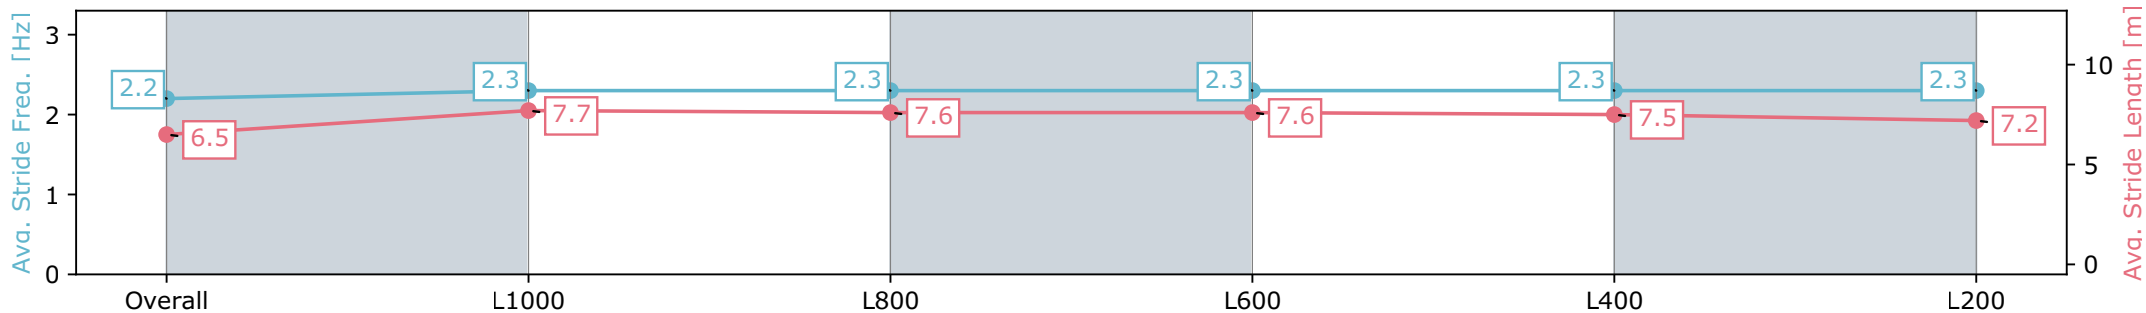

Horse/Jockey Name	DEMANDING MO/Jason Holder
Finish Rank	5
Fastest Section Time (Section)	0:11.00 (L600)
Top Speed [km/h] (Section)	66.5 (L1000)
Race State	Finished

Morphettville Parks SA - Professional
Race 6: Sportsbet Nobody Does It Better Handicap - 1250m

21 September 2024 - 3:18PM

Track Rating: Soft 5, Weather: Overcast, Rail Position: True

Section	Overall	L1000	L800	L600	L400	L200
Section Times	1:14.99 [5] (0:16.98)	0:58.01 [9] (0:11.36)	0:46.65 [9] (0:11.00)	0:35.65 [8] (0:11.54)	0:24.11 [7] (0:11.69)	0:12.42 [7] (0:12.42)
Average Speed [km/h]	53.1	64.6	65.9	63.7	62.3	58.0
Top Speed [km/h]	64.5	65.7	66.5	65.4	63.2	61.6
Avg. Dist. to Rail [m]	7.4	3.7	3.2	3.7	6.5	8.9
Avg. Stride Freq. [Hz]	2.2	2.3	2.3	2.3	2.3	2.3
Avg. Stride Length [m]	6.5	7.7	7.6	7.6	7.5	7.2

- [ ] Ranking at each section and finish
- -:-:- No data available at this section
- NA No data available