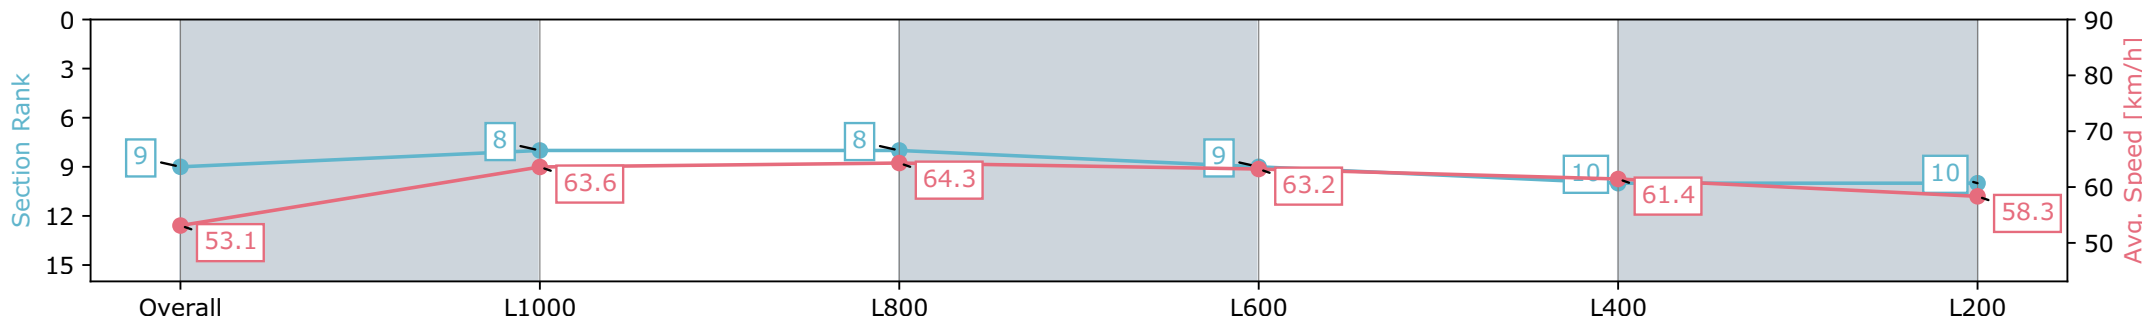

[] Ranking at each section and finish
 -:-:- No data available at this section
 NA No data available

Horse/Jockey Name	LUMBER PUNK/Samuel Payne
Finish Rank	9
Fastest Section Time (Section)	0:11.24 (L600)
Top Speed [km/h] (Section)	66.7 (Overall)
Race State	Finished

Morphettville Parks SA - Professional
 Race 6: Sportsbet Nobody Does It Better Handicap - 1250m

21 September 2024 - 3:18PM

Track Rating: Soft 5, Weather: Overcast, Rail Position: True

Section	Overall	L1000	L800	L600	L400	L200
Section Times	1:15.15 [9] (0:16.94)	0:58.21 [8] (0:11.31)	0:46.90 [8] (0:11.24)	0:35.66 [9] (0:11.52)	0:24.14 [10] (0:11.80)	0:12.34 [10] (0:12.34)
Average Speed [km/h]	53.1	63.6	64.3	63.2	61.4	58.3
Top Speed [km/h]	66.7	66.4	65.5	65.3	62.5	60.9
Avg. Dist. to Rail [m]	1.9	0.2	0.8	2.2	2.1	3.0
Avg. Stride Freq. [Hz]	2.2	2.4	2.4	2.4	2.4	2.3
Avg. Stride Length [m]	6.6	7.4	7.6	7.4	7.2	7.0