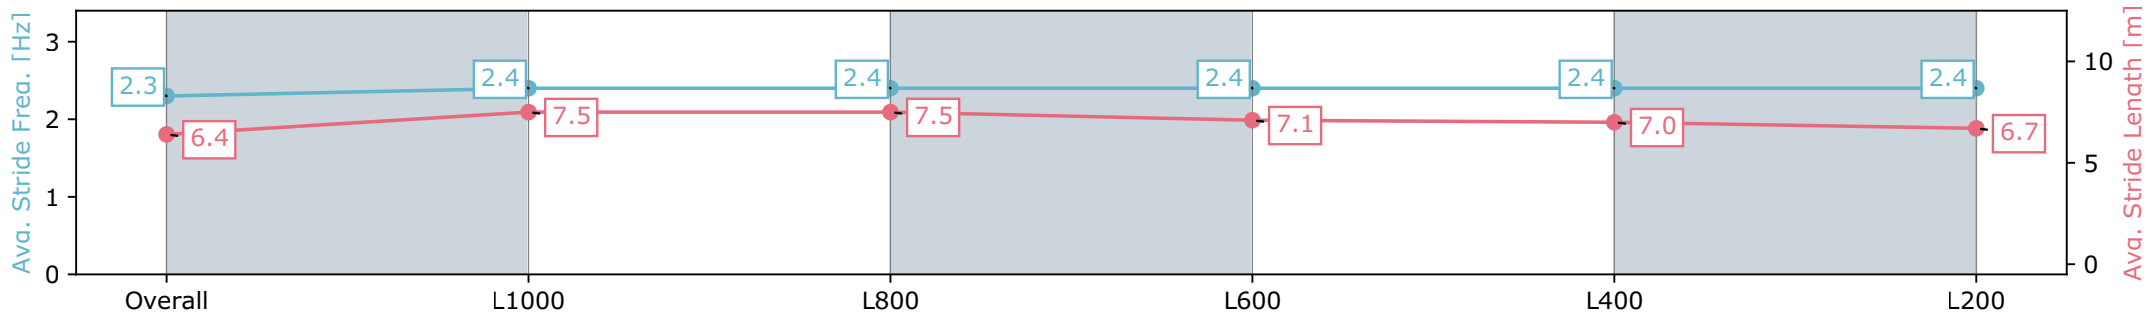

Morphettville Parks SA - Professional
 Race 6: Sportsbet Nobody Does It Better Handicap - 1250m

21 September 2024 - 3:18PM

Track Rating: Soft 5, Weather: Overcast, Rail Position: True

Section	Overall	L1000	L800	L600	L400	L200
Section Times	1:15.15 [9] (0:16.94)	0:58.21 [8] (0:11.31)	0:46.90 [8] (0:11.24)	0:35.66 [9] (0:11.52)	0:24.14 [10] (0:11.80)	0:12.34 [10] (0:12.34)
Average Speed [km/h]	53.1	63.6	64.3	63.2	61.4	58.3
Top Speed [km/h]	66.7	66.4	65.5	65.3	62.5	60.9
Avg. Dist. to Rail [m]	1.9	0.2	0.8	2.2	2.1	3.0
Avg. Stride Freq. [Hz]	2.2	2.4	2.4	2.4	2.4	2.3
Avg. Stride Length [m]	6.6	7.4	7.6	7.4	7.2	7.0

[] Ranking at each section and finish
 -:-:- No data available at this section
 NA No data available

Horse/Jockey Name	PORTATION/Justin Potter
Finish Rank	10
Fastest Section Time (Section)	0:11.08 (L600)
Top Speed [km/h] (Section)	67.6 (Overall)
Race State	Finished

Morphettville Parks SA - Professional
 Race 6: Sportsbet Nobody Does It Better Handicap - 1250m
 21 September 2024 - 3:18PM
 Track Rating: Soft 5, Weather: Overcast, Rail Position: True

Section	Overall	L1000	L800	L600	L400	L200
Section Times	1:15.16 [10] (0:16.57)	0:58.58 [3] (0:11.12)	0:47.46 [2] (0:11.08)	0:36.38 [2] (0:11.82)	0:24.56 [4] (0:11.80)	0:12.76 [5] (0:12.76)
Average Speed [km/h]	54.4	65.7	65.4	62.3	61.3	56.4
Top Speed [km/h]	67.6	66.9	67.0	65.0	65.1	60.0
Avg. Dist. to Rail [m]	4.2	2.8	2.2	3.4	3.9	3.2
Avg. Stride Freq. [Hz]	2.3	2.4	2.4	2.4	2.4	2.4
Avg. Stride Length [m]	6.4	7.5	7.5	7.1	7.0	6.7