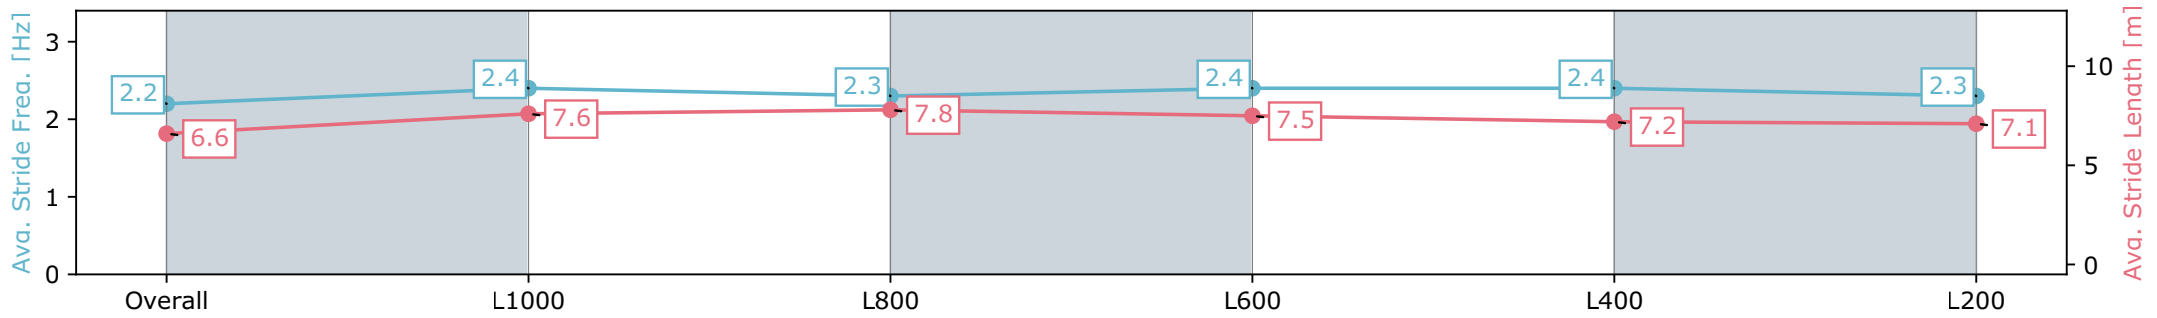

Horse/Jockey Name	SIXTEEN REASONS/Rochelle Milnes
Finish Rank	2
Fastest Section Time (Section)	0:11.06 (L600)
Top Speed [km/h] (Section)	67.4 (L1000)
Race State	Finished

Morphettville Parks SA - Professional
Race 6: Sportsbet Nobody Does It Better Handicap - 1250m

21 September 2024 - 3:18PM

Track Rating: Soft 5, Weather: Overcast, Rail Position: True

Section	Overall	L1000	L800	L600	L400	L200
Section Times	1:14.26 [2] (0:16.75)	0:57.51 [6] (0:11.22)	0:46.29 [5] (0:11.06)	0:35.23 [5] (0:11.56)	0:23.66 [5] (0:11.47)	0:12.19 [2] (0:12.19)
Average Speed [km/h]	53.8	65.3	65.4	63.5	63.4	59.0
Top Speed [km/h]	65.2	66.8	67.4	64.5	64.3	63.4
Avg. Dist. to Rail [m]	5.5	3.1	2.7	3.4	5.2	6.4
Avg. Stride Freq. [Hz]	2.2	2.4	2.3	2.4	2.4	2.3
Avg. Stride Length [m]	6.6	7.6	7.8	7.5	7.2	7.1

[ ] Ranking at each section and finish
-:-:- No data available at this section
NA No data available