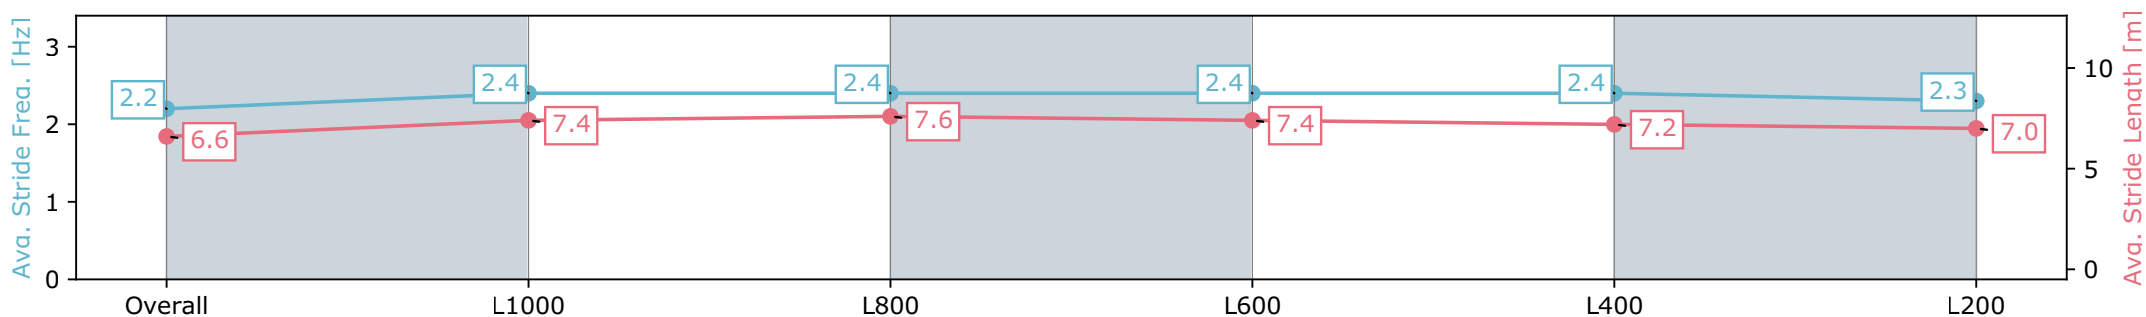

[] Ranking at each section and finish
 -:-:- No data available at this section
 NA No data available

Horse/Jockey Name	LUMBER PUNK/Samuel Payne
Finish Rank	9
Fastest Section Time (Section)	0:11.24 (L600)
Top Speed [km/h] (Section)	66.7 (Overall)
Race State	Finished

Morphettville Parks SA - Professional
 Race 6: Sportsbet Nobody Does It Better Handicap - 1250m

21 September 2024 - 3:18PM

Track Rating: Soft 5, Weather: Overcast, Rail Position: True

Section	Overall	L1000	L800	L600	L400	L200
Section Times	1:15.15 [9] (0:16.94)	0:58.21 [8] (0:11.31)	0:46.90 [8] (0:11.24)	0:35.66 [9] (0:11.52)	0:24.14 [10] (0:11.80)	0:12.34 [10] (0:12.34)
Average Speed [km/h]	53.1	63.6	64.3	63.2	61.4	58.3
Top Speed [km/h]	66.7	66.4	65.5	65.3	62.5	60.9
Avg. Dist. to Rail [m]	1.9	0.2	0.8	2.2	2.1	3.0
Avg. Stride Freq. [Hz]	2.2	2.4	2.4	2.4	2.4	2.3
Avg. Stride Length [m]	6.6	7.4	7.6	7.4	7.2	7.0