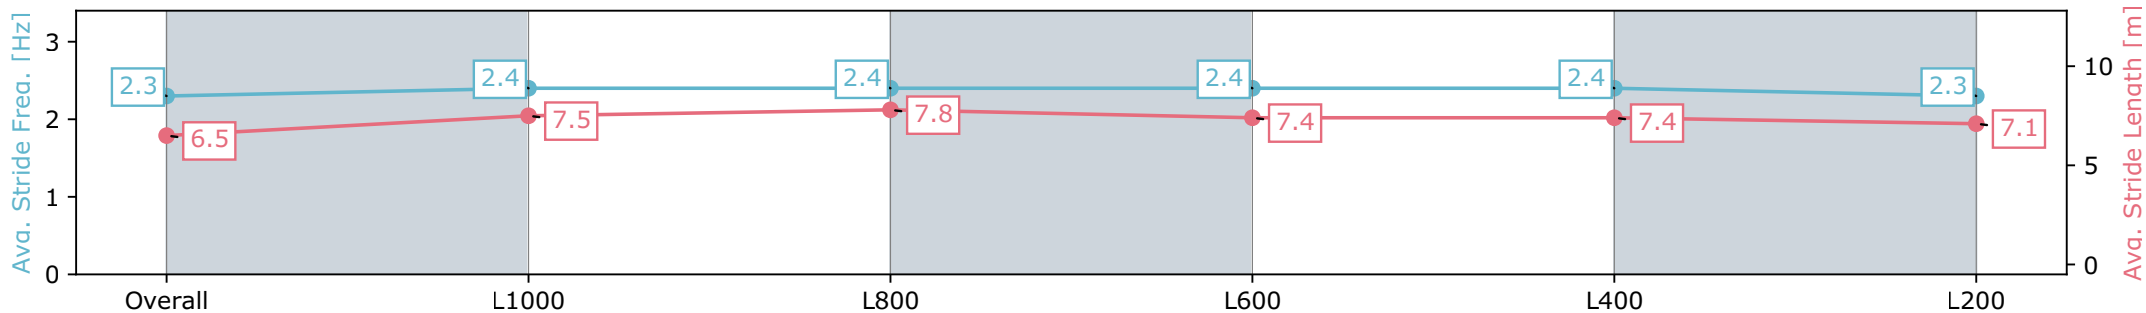

Morphettville Parks SA - Professional
 Race 6: Sportsbet Nobody Does It Better Handicap - 1250m

21 September 2024 - 3:18PM

Track Rating: Soft 5, Weather: Overcast, Rail Position: True

Section	Overall	L1000	L800	L600	L400	L200
Section Times	1:14.63 [4] (0:16.78)	0:57.85 [7] (0:11.42)	0:46.43 [7] (0:10.99)	0:35.44 [6] (0:11.56)	0:23.87 [6] (0:11.55)	0:12.32 [3] (0:12.32)
Average Speed [km/h]	53.7	64.0	65.9	63.1	62.7	58.4
Top Speed [km/h]	65.5	65.7	66.9	65.6	63.4	61.9
Avg. Dist. to Rail [m]	3.9	3.3	2.8	2.5	2.9	4.6
Avg. Stride Freq. [Hz]	2.3	2.4	2.4	2.4	2.4	2.3
Avg. Stride Length [m]	6.5	7.5	7.8	7.4	7.4	7.1