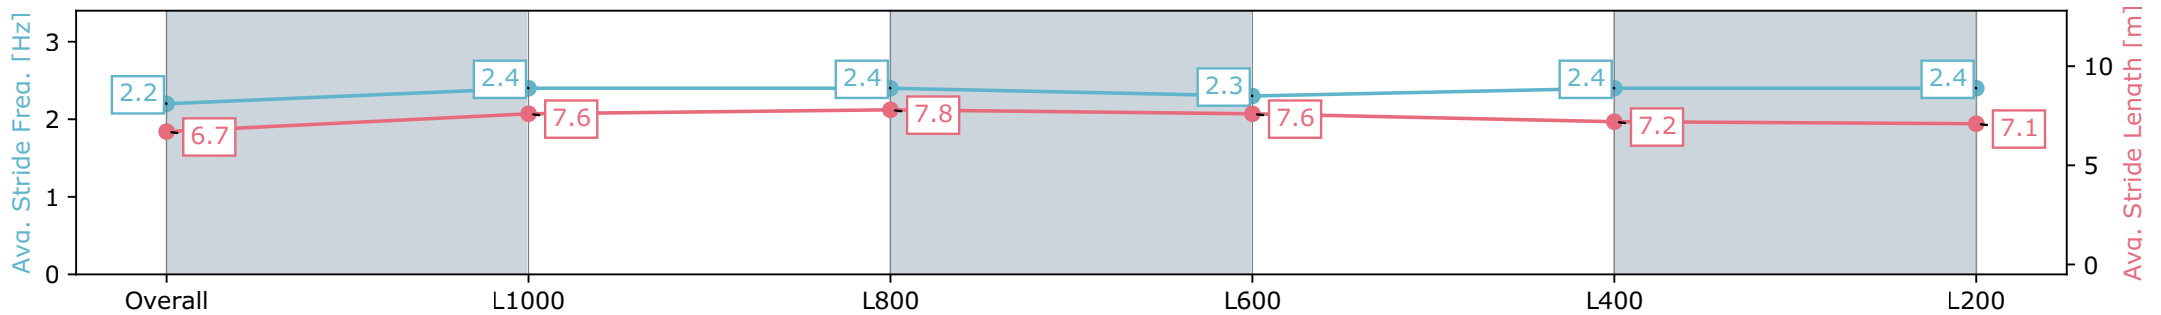

21 September 2024 - 3:18PM

Track Rating: Soft 5, Weather: Overcast, Rail Position: True

Section	Overall	L1000	L800	L600	L400	L200
Section Times	1:14.10 [1] (0:16.60)	0:57.50 [4] (0:11.28)	0:46.22 [4] (0:11.01)	0:35.21 [3] (0:11.66)	0:23.55 [2] (0:11.49)	0:12.06 [1] (0:12.06)
Average Speed [km/h]	54.2	64.5	65.8	62.7	63.0	59.7
Top Speed [km/h]	66.7	66.2	67.6	64.2	64.8	63.1
Avg. Dist. to Rail [m]	2.5	2.2	2.8	2.8	3.0	2.8
Avg. Stride Freq. [Hz]	2.2	2.4	2.4	2.3	2.4	2.4
Avg. Stride Length [m]	6.7	7.6	7.8	7.6	7.2	7.1