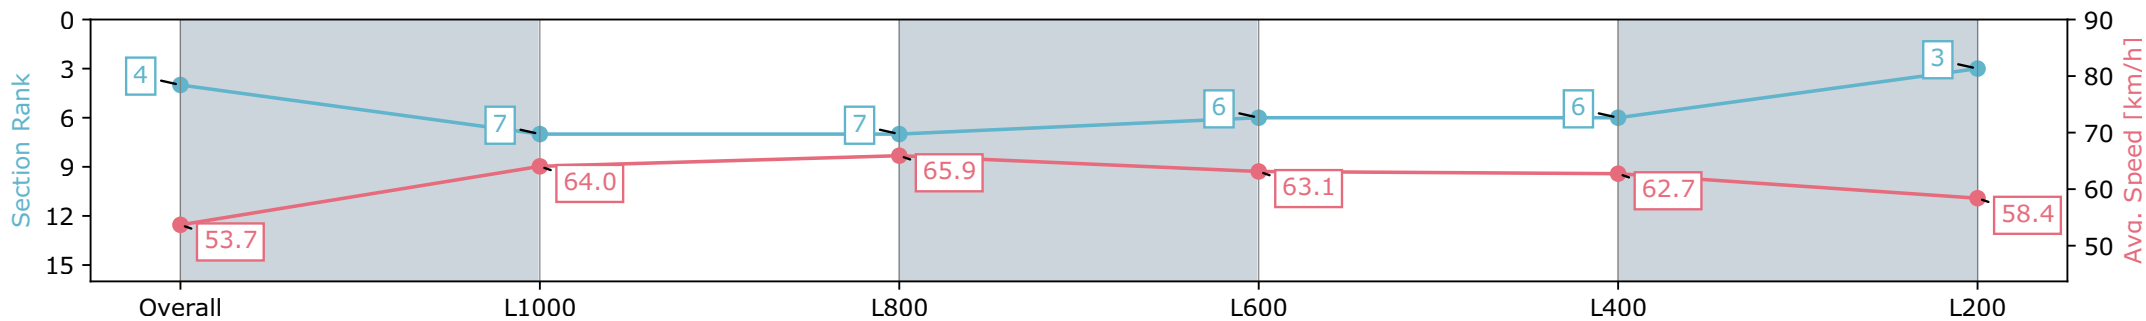

Morphettville Parks SA - Professional
 Race 6: Sportsbet Nobody Does It Better Handicap - 1250m

21 September 2024 - 3:18PM

Track Rating: Soft 5, Weather: Overcast, Rail Position: True

Section	Overall	L1000	L800	L600	L400	L200
Section Times	1:14.63 [4] (0:16.78)	0:57.85 [7] (0:11.42)	0:46.43 [7] (0:10.99)	0:35.44 [6] (0:11.56)	0:23.87 [6] (0:11.55)	0:12.32 [3] (0:12.32)
Average Speed [km/h]	53.7	64.0	65.9	63.1	62.7	58.4
Top Speed [km/h]	65.5	65.7	66.9	65.6	63.4	61.9
Avg. Dist. to Rail [m]	3.9	3.3	2.8	2.5	2.9	4.6
Avg. Stride Freq. [Hz]	2.3	2.4	2.4	2.4	2.4	2.3
Avg. Stride Length [m]	6.5	7.5	7.8	7.4	7.4	7.1