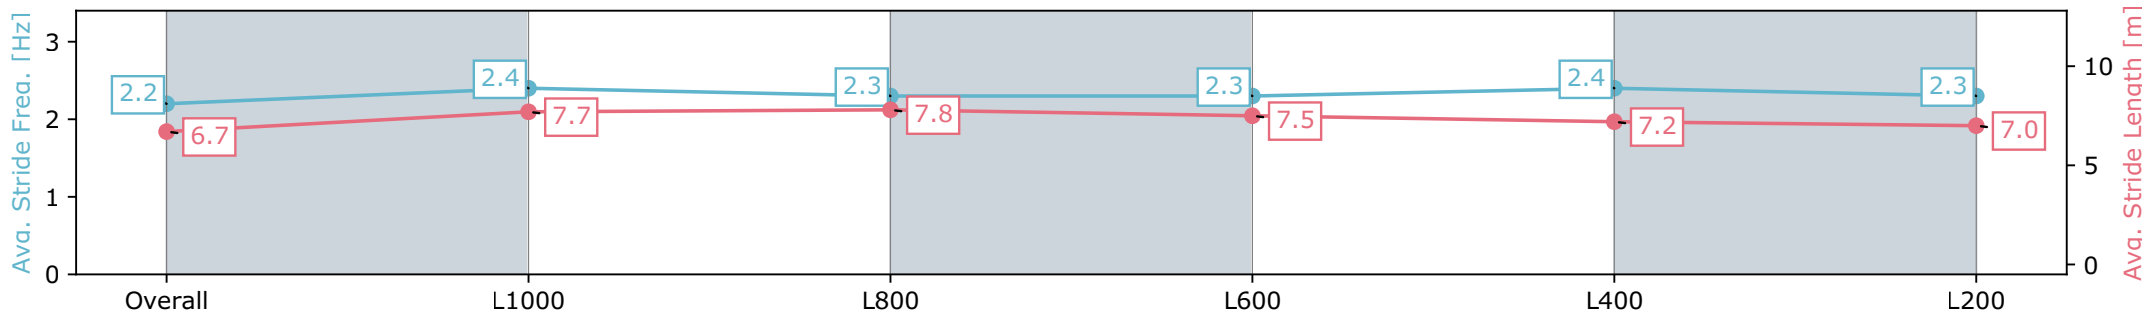

[] Ranking at each section and finish
 -:-:- No data available at this section
 NA No data available

Horse/Jockey Name	JACKS ON ICE/Taylor Johnstone
Finish Rank	7
Fastest Section Time (Section)	0:11.04 (L600)
Top Speed [km/h] (Section)	66.9 (L1000)
Race State	Finished

Morphettville Parks SA - Professional
 Race 6: Sportsbet Nobody Does It Better Handicap - 1250m

21 September 2024 - 3:18PM

Track Rating: Soft 5, Weather: Overcast, Rail Position: True

Section	Overall	L1000	L800	L600	L400	L200
Section Times	1:15.08 [7] (0:16.55)	0:58.53 [2] (0:11.32)	0:47.21 [3] (0:11.04)	0:36.17 [4] (0:11.67)	0:24.50 [3] (0:11.81)	0:12.69 [4] (0:12.69)
Average Speed [km/h]	54.5	65.1	65.7	62.7	61.5	56.7
Top Speed [km/h]	66.9	66.9	66.9	63.5	62.6	60.6
Avg. Dist. to Rail [m]	6.5	4.6	3.9	2.9	4.2	5.4
Avg. Stride Freq. [Hz]	2.2	2.4	2.3	2.3	2.4	2.3
Avg. Stride Length [m]	6.7	7.7	7.8	7.5	7.2	7.0