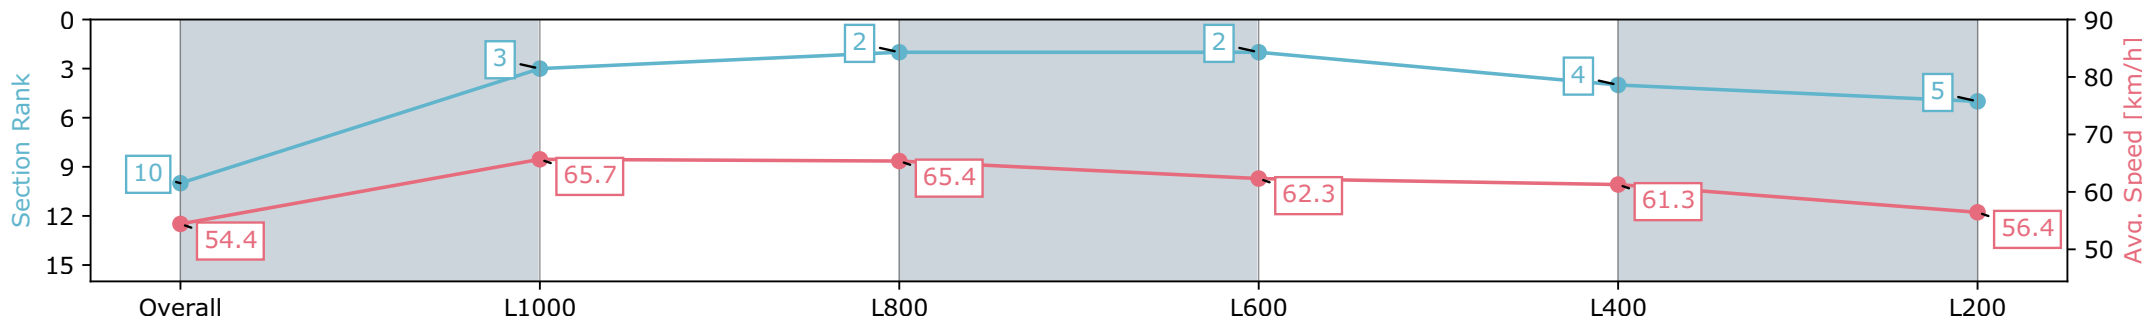

[] Ranking at each section and finish
 -:-:- No data available at this section
 NA No data available

Horse/Jockey Name	PORTATION/Justin Potter
Finish Rank	10
Fastest Section Time (Section)	0:11.08 (L600)
Top Speed [km/h] (Section)	67.6 (Overall)
Race State	Finished

Morphettville Parks SA - Professional
 Race 6: Sportsbet Nobody Does It Better Handicap - 1250m
 21 September 2024 - 3:18PM
 Track Rating: Soft 5, Weather: Overcast, Rail Position: True

Section	Overall	L1000	L800	L600	L400	L200
Section Times	1:15.16 [10] (0:16.57)	0:58.58 [3] (0:11.12)	0:47.46 [2] (0:11.08)	0:36.38 [2] (0:11.82)	0:24.56 [4] (0:11.80)	0:12.76 [5] (0:12.76)
Average Speed [km/h]	54.4	65.7	65.4	62.3	61.3	56.4
Top Speed [km/h]	67.6	66.9	67.0	65.0	65.1	60.0
Avg. Dist. to Rail [m]	4.2	2.8	2.2	3.4	3.9	3.2
Avg. Stride Freq. [Hz]	2.3	2.4	2.4	2.4	2.4	2.4
Avg. Stride Length [m]	6.4	7.5	7.5	7.1	7.0	6.7