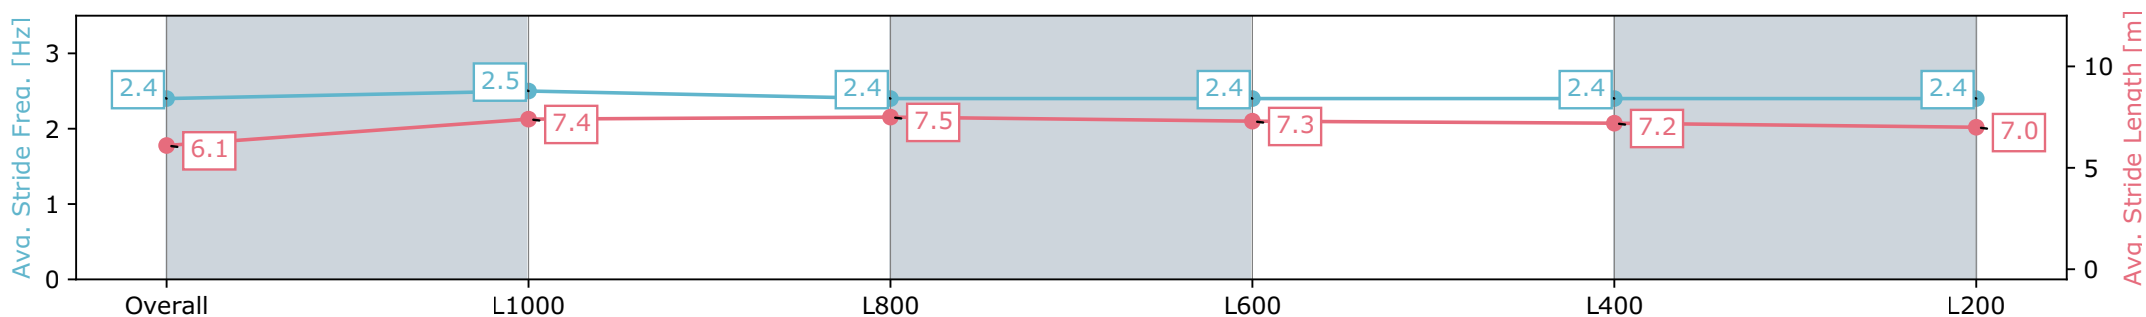

Horse/Jockey Name	POOL PONY/Ben Price
Finish Rank	6
Fastest Section Time (Section)	0:11.15 (L600)
Top Speed [km/h] (Section)	66.1 (L1000)
Race State	Finished

Morphettville Parks SA - Professional
Race 6: Sportsbet Nobody Does It Better Handicap - 1250m

21 September 2024 - 3:18PM

Track Rating: Soft 5, Weather: Overcast, Rail Position: True

Section	Overall	L1000	L800	L600	L400	L200
Section Times	1:15.06 [6] (0:17.25)	0:57.81 [12] (0:11.34)	0:46.47 [12] (0:11.15)	0:35.32 [13] (0:11.47)	0:23.85 [13] (0:11.71)	0:12.14 [13] (0:12.14)
Average Speed [km/h]	52.3	64.6	65.2	64.5	62.5	59.3
Top Speed [km/h]	64.9	66.0	66.1	65.9	63.2	62.7
Avg. Dist. to Rail [m]	8.8	3.6	3.3	5.2	8.0	11.8
Avg. Stride Freq. [Hz]	2.4	2.5	2.4	2.4	2.4	2.4
Avg. Stride Length [m]	6.1	7.4	7.5	7.3	7.2	7.0

[ ] Ranking at each section and finish
-:-:- No data available at this section
NA No data available