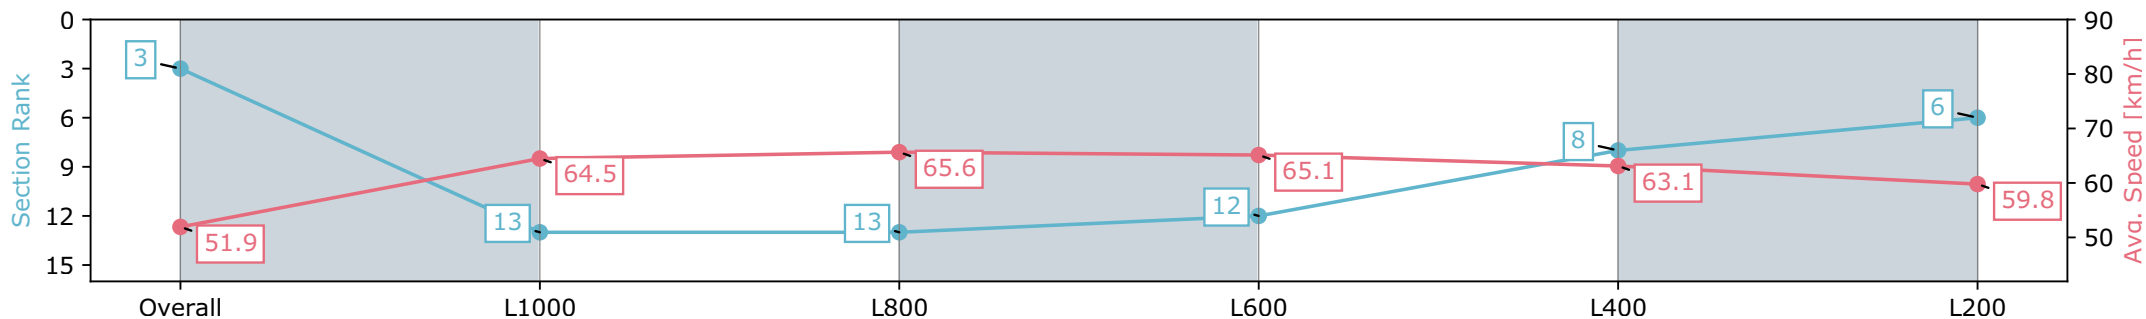

Morphettville Parks SA - Professional
 Race 6: Sportsbet Nobody Does It Better Handicap - 1250m

21 September 2024 - 3:18PM

Track Rating: Soft 5, Weather: Overcast, Rail Position: True

Section	Overall	L1000	L800	L600	L400	L200
Section Times	1:14.56 [3] (0:17.37)	0:57.19 [13] (0:11.32)	0:45.87 [13] (0:11.03)	0:34.84 [12] (0:11.25)	0:23.59 [8] (0:11.53)	0:12.06 [6] (0:12.06)
Average Speed [km/h]	51.9	64.5	65.6	65.1	63.1	59.8
Top Speed [km/h]	64.6	65.6	66.3	66.4	64.3	62.7
Avg. Dist. to Rail [m]	8.1	2.9	2.4	3.3	5.7	8.7
Avg. Stride Freq. [Hz]	2.3	2.3	2.3	2.4	2.4	2.3
Avg. Stride Length [m]	6.1	7.3	7.5	7.3	7.2	7.2