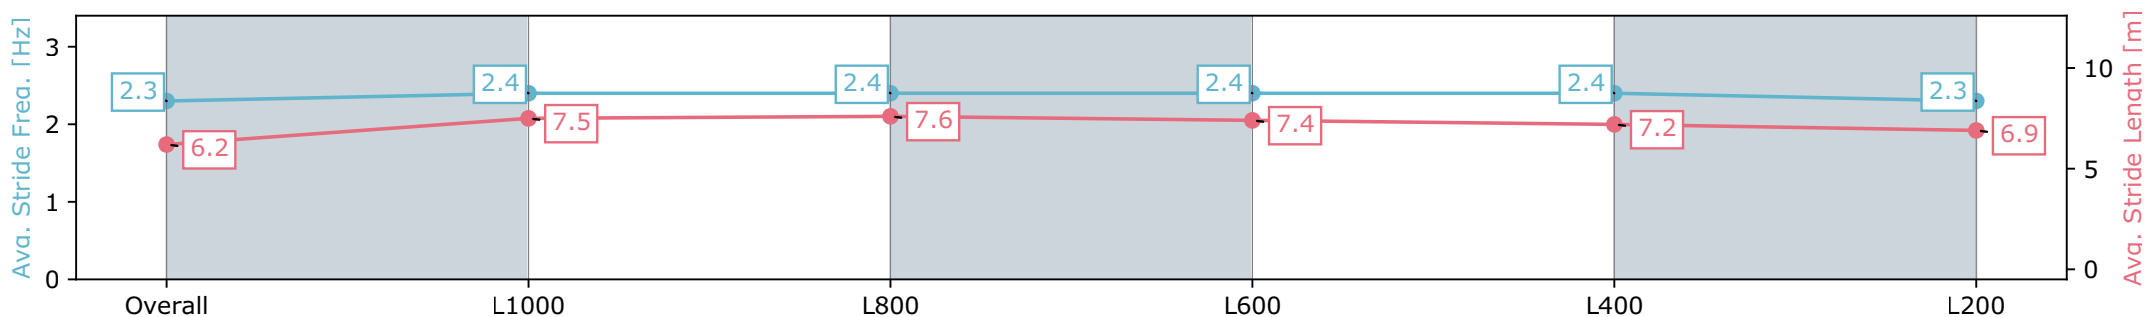

Morphettville Parks SA - Professional
 Race 6: Sportsbet Nobody Does It Better Handicap - 1250m
 21 September 2024 - 3:18PM
 Track Rating: Soft 5, Weather: Overcast, Rail Position: True

Section	Overall	L1000	L800	L600	L400	L200
Section Times	1:15.16 [10] (0:16.57)	0:58.58 [3] (0:11.12)	0:47.46 [2] (0:11.08)	0:36.38 [2] (0:11.82)	0:24.56 [4] (0:11.80)	0:12.76 [5] (0:12.76)
Average Speed [km/h]	54.4	65.7	65.4	62.3	61.3	56.4
Top Speed [km/h]	67.6	66.9	67.0	65.0	65.1	60.0
Avg. Dist. to Rail [m]	4.2	2.8	2.2	3.4	3.9	3.2
Avg. Stride Freq. [Hz]	2.3	2.4	2.4	2.4	2.4	2.4
Avg. Stride Length [m]	6.4	7.5	7.5	7.1	7.0	6.7

[] Ranking at each section and finish
 -:-:- No data available at this section
 NA No data available

Horse/Jockey Name	DOTHRAKI/Callan Murray
Finish Rank	11
Fastest Section Time (Section)	0:11.21 (L600)
Top Speed [km/h] (Section)	66.4 (Overall)
Race State	Finished

Morphettville Parks SA - Professional
 Race 6: Sportsbet Nobody Does It Better Handicap - 1250m

21 September 2024 - 3:18PM

Track Rating: Soft 5, Weather: Overcast, Rail Position: True

Section	Overall	L1000	L800	L600	L400	L200
Section Times	1:15.33 [11] (0:17.24)	0:58.09 [11] (0:11.23)	0:46.86 [10] (0:11.21)	0:35.65 [11] (0:11.50)	0:24.15 [12] (0:11.73)	0:12.42 [12] (0:12.42)
Average Speed [km/h]	52.3	64.6	64.5	63.4	61.7	58.1
Top Speed [km/h]	65.5	66.4	65.8	64.8	62.4	61.7
Avg. Dist. to Rail [m]	6.1	1.6	1.3	2.5	2.7	6.8
Avg. Stride Freq. [Hz]	2.3	2.4	2.4	2.4	2.4	2.3
Avg. Stride Length [m]	6.2	7.5	7.6	7.4	7.2	6.9