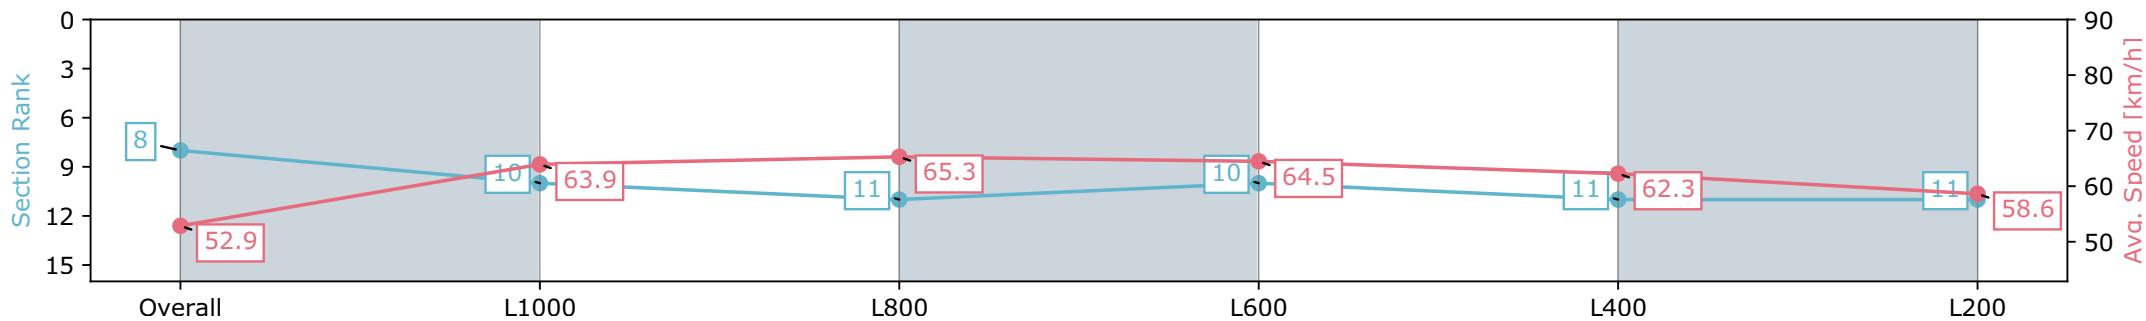

Morphettville Parks SA - Professional
 Race 6: Sportsbet Nobody Does It Better Handicap - 1250m

21 September 2024 - 3:18PM

Track Rating: Soft 5, Weather: Overcast, Rail Position: True

Section	Overall	L1000	L800	L600	L400	L200
Section Times	1:15.10 [8] (0:17.05)	0:58.05 [10] (0:11.44)	0:46.61 [11] (0:11.13)	0:35.48 [10] (0:11.47)	0:24.01 [11] (0:11.73)	0:12.28 [11] (0:12.28)
Average Speed [km/h]	52.9	63.9	65.3	64.5	62.3	58.6
Top Speed [km/h]	66.2	66.1	66.3	65.0	64.5	61.1
Avg. Dist. to Rail [m]	5.7	2.9	3.4	4.9	7.4	10.2
Avg. Stride Freq. [Hz]	2.2	2.3	2.4	2.4	2.4	2.4
Avg. Stride Length [m]	6.5	7.4	7.6	7.5	7.2	7.0