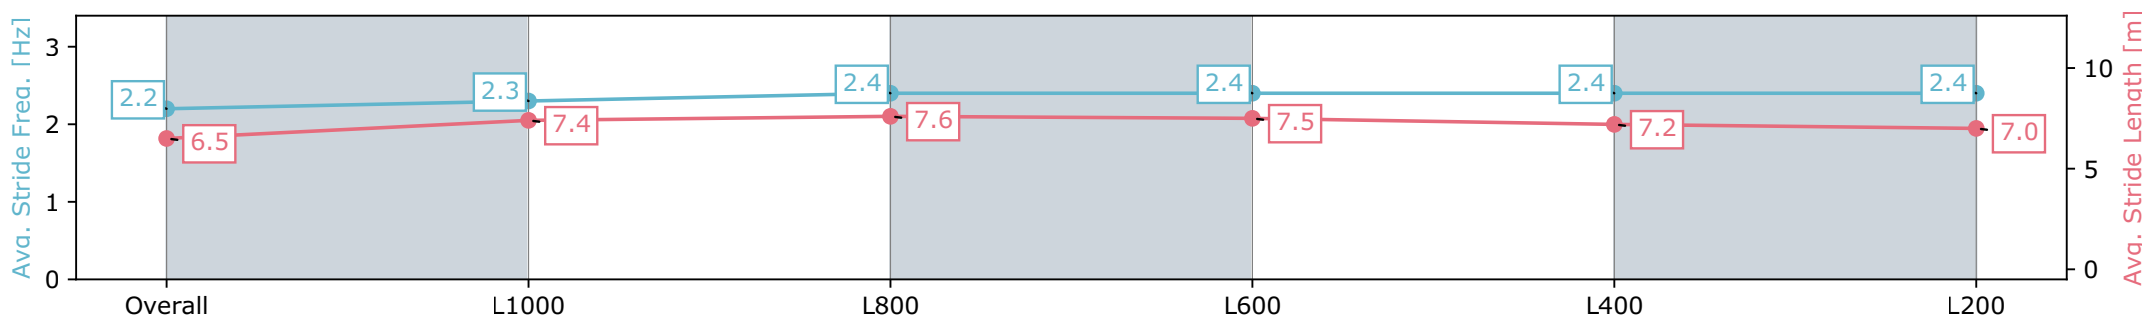

- [] Ranking at each section and finish
- :-:- No data available at this section
- NA No data available

Horse/Jockey Name	THREE RINGS/Lachlan Neindorf
Finish Rank	8
Fastest Section Time (Section)	0:11.13 (L600)
Top Speed [km/h] (Section)	66.3 (L1000)
Race State	Finished

Morphettville Parks SA - Professional
 Race 6: Sportsbet Nobody Does It Better Handicap - 1250m

21 September 2024 - 3:18PM

Track Rating: Soft 5, Weather: Overcast, Rail Position: True

Section	Overall	L1000	L800	L600	L400	L200
Section Times	1:15.10 [8] (0:17.05)	0:58.05 [10] (0:11.44)	0:46.61 [11] (0:11.13)	0:35.48 [10] (0:11.47)	0:24.01 [11] (0:11.73)	0:12.28 [11] (0:12.28)
Average Speed [km/h]	52.9	63.9	65.3	64.5	62.3	58.6
Top Speed [km/h]	66.2	66.1	66.3	65.0	64.5	61.1
Avg. Dist. to Rail [m]	5.7	2.9	3.4	4.9	7.4	10.2
Avg. Stride Freq. [Hz]	2.2	2.3	2.4	2.4	2.4	2.4
Avg. Stride Length [m]	6.5	7.4	7.6	7.5	7.2	7.0