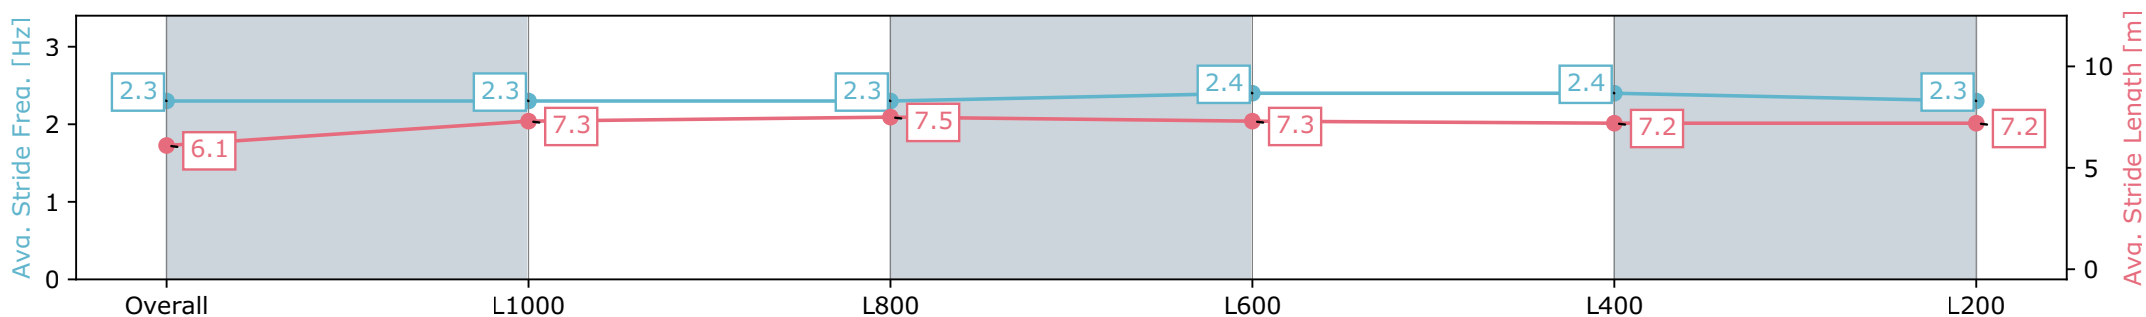

Morphettville Parks SA - Professional
 Race 6: Sportsbet Nobody Does It Better Handicap - 1250m

21 September 2024 - 3:18PM

Track Rating: Soft 5, Weather: Overcast, Rail Position: True

Section	Overall	L1000	L800	L600	L400	L200
Section Times	1:14.56 [3] (0:17.37)	0:57.19 [13] (0:11.32)	0:45.87 [13] (0:11.03)	0:34.84 [12] (0:11.25)	0:23.59 [8] (0:11.53)	0:12.06 [6] (0:12.06)
Average Speed [km/h]	51.9	64.5	65.6	65.1	63.1	59.8
Top Speed [km/h]	64.6	65.6	66.3	66.4	64.3	62.7
Avg. Dist. to Rail [m]	8.1	2.9	2.4	3.3	5.7	8.7
Avg. Stride Freq. [Hz]	2.3	2.3	2.3	2.4	2.4	2.3
Avg. Stride Length [m]	6.1	7.3	7.5	7.3	7.2	7.2