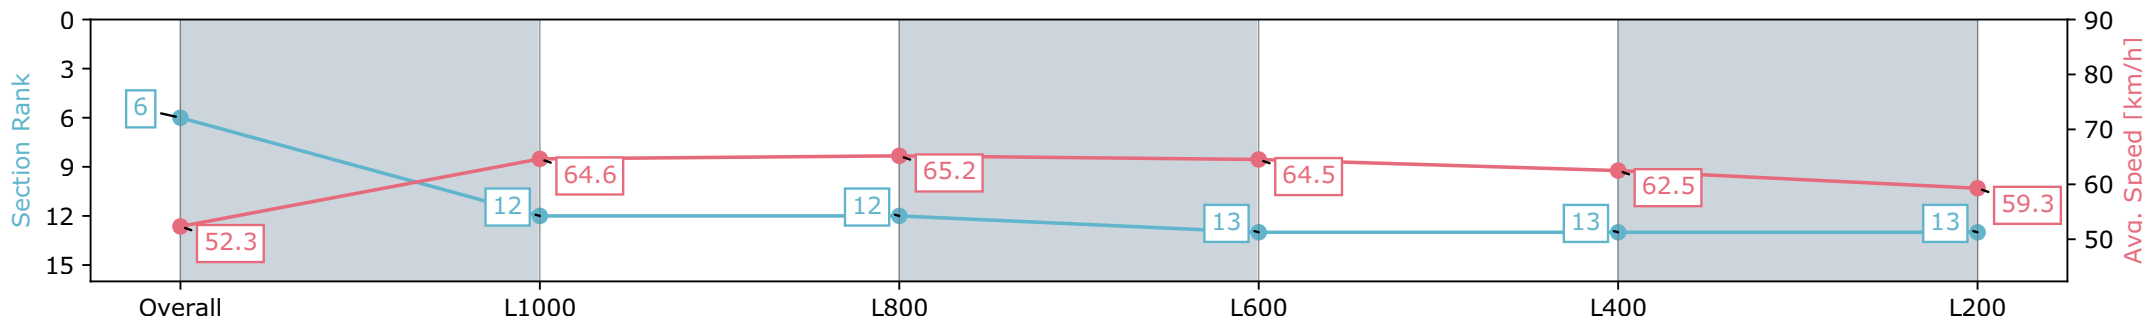

Horse/Jockey Name	POOL PONY/Ben Price
Finish Rank	6
Fastest Section Time (Section)	0:11.15 (L600)
Top Speed [km/h] (Section)	66.1 (L1000)
Race State	Finished

Morphettville Parks SA - Professional
Race 6: Sportsbet Nobody Does It Better Handicap - 1250m

21 September 2024 - 3:18PM

Track Rating: Soft 5, Weather: Overcast, Rail Position: True

Section	Overall	L1000	L800	L600	L400	L200
Section Times	1:15.06 [6] (0:17.25)	0:57.81 [12] (0:11.34)	0:46.47 [12] (0:11.15)	0:35.32 [13] (0:11.47)	0:23.85 [13] (0:11.71)	0:12.14 [13] (0:12.14)
Average Speed [km/h]	52.3	64.6	65.2	64.5	62.5	59.3
Top Speed [km/h]	64.9	66.0	66.1	65.9	63.2	62.7
Avg. Dist. to Rail [m]	8.8	3.6	3.3	5.2	8.0	11.8
Avg. Stride Freq. [Hz]	2.4	2.5	2.4	2.4	2.4	2.4
Avg. Stride Length [m]	6.1	7.4	7.5	7.3	7.2	7.0

[ ] Ranking at each section and finish
-:-:- No data available at this section
NA No data available