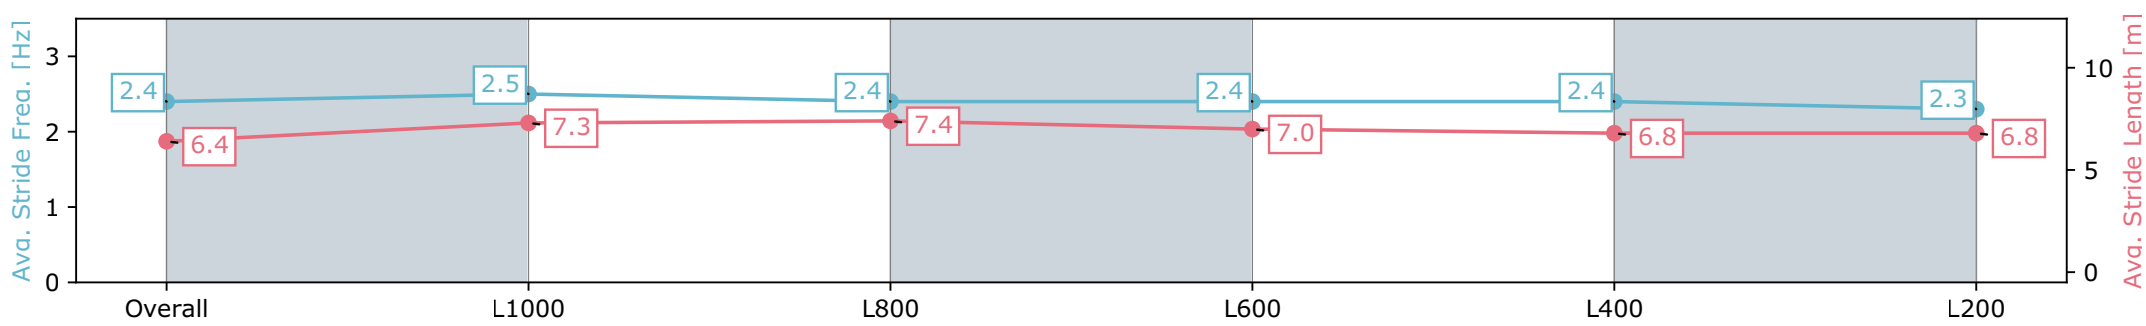

Morphettville Parks SA - Professional
 Race 6: Sportsbet Nobody Does It Better Handicap - 1250m

21 September 2024 - 3:18PM

Track Rating: Soft 5, Weather: Overcast, Rail Position: True

Section	Overall	L1000	L800	L600	L400	L200
Section Times	1:15.42 [12] (0:16.60)	0:58.82 [5] (0:11.39)	0:47.43 [6] (0:11.23)	0:36.20 [7] (0:11.78)	0:24.42 [9] (0:11.78)	0:12.64 [9] (0:12.64)
Average Speed [km/h]	54.2	63.7	64.3	61.9	61.3	57.1
Top Speed [km/h]	66.9	65.2	65.1	64.9	62.5	60.5
Avg. Dist. to Rail [m]	1.5	1.6	1.6	2.1	2.3	2.3
Avg. Stride Freq. [Hz]	2.2	2.3	2.3	2.3	2.3	2.2
Avg. Stride Length [m]	6.8	7.7	7.8	7.4	7.3	7.2

- [] Ranking at each section and finish
- :-:- No data available at this section
- NA No data available

Horse/Jockey Name	ALL BEANS/Margaret Collett
Finish Rank	13
Fastest Section Time (Section)	0:11.07 (L600)
Top Speed [km/h] (Section)	67.5 (Overall)
Race State	Finished

Morphettville Parks SA - Professional
 Race 6: Sportsbet Nobody Does It Better Handicap - 1250m

21 September 2024 - 3:18PM

Track Rating: Soft 5, Weather: Overcast, Rail Position: True

Section	Overall	L1000	L800	L600	L400	L200
Section Times	1:15.44 [13] (0:16.52)	0:58.92 [1] (0:11.14)	0:47.78 [1] (0:11.07)	0:36.71 [1] (0:11.79)	0:24.92 [1] (0:12.12)	0:12.80 [8] (0:12.80)
Average Speed [km/h]	54.6	66.3	65.3	61.7	59.7	56.3
Top Speed [km/h]	65.7	67.5	66.8	63.6	61.2	59.7
Avg. Dist. to Rail [m]	7.5	4.7	2.6	1.9	2.9	3.8
Avg. Stride Freq. [Hz]	2.4	2.5	2.4	2.4	2.4	2.3
Avg. Stride Length [m]	6.4	7.3	7.4	7.0	6.8	6.8