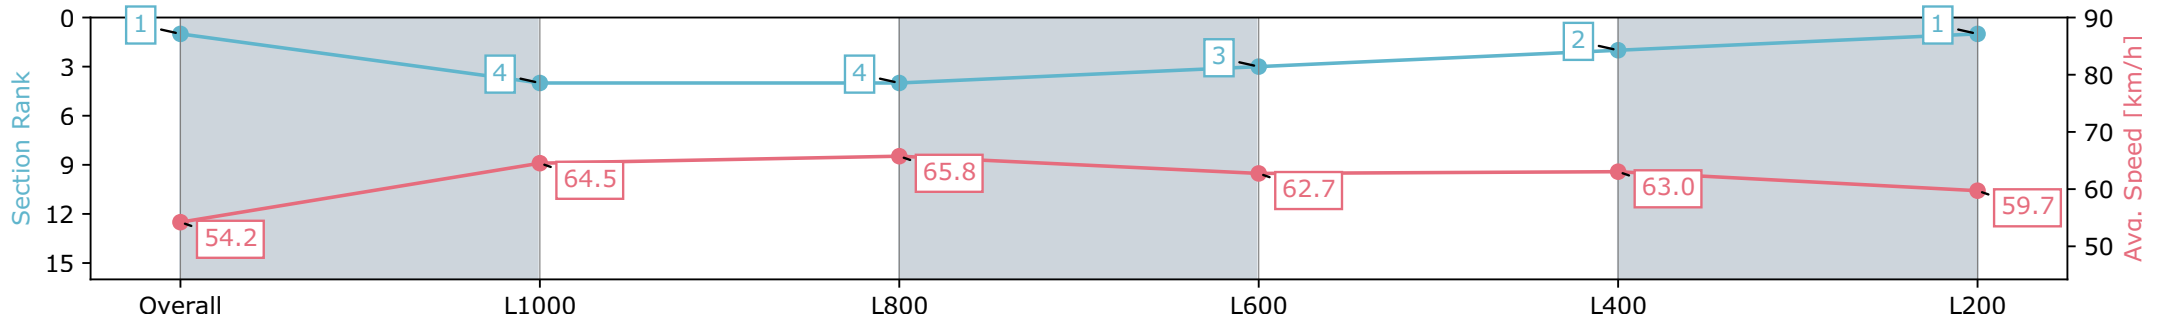

21 September 2024 - 3:18PM

Track Rating: Soft 5, Weather: Overcast, Rail Position: True

Section	Overall	L1000	L800	L600	L400	L200
Section Times	1:14.10 [1] (0:16.60)	0:57.50 [4] (0:11.28)	0:46.22 [4] (0:11.01)	0:35.21 [3] (0:11.66)	0:23.55 [2] (0:11.49)	0:12.06 [1] (0:12.06)
Average Speed [km/h]	54.2	64.5	65.8	62.7	63.0	59.7
Top Speed [km/h]	66.7	66.2	67.6	64.2	64.8	63.1
Avg. Dist. to Rail [m]	2.5	2.2	2.8	2.8	3.0	2.8
Avg. Stride Freq. [Hz]	2.2	2.4	2.4	2.3	2.4	2.4
Avg. Stride Length [m]	6.7	7.6	7.8	7.6	7.2	7.1