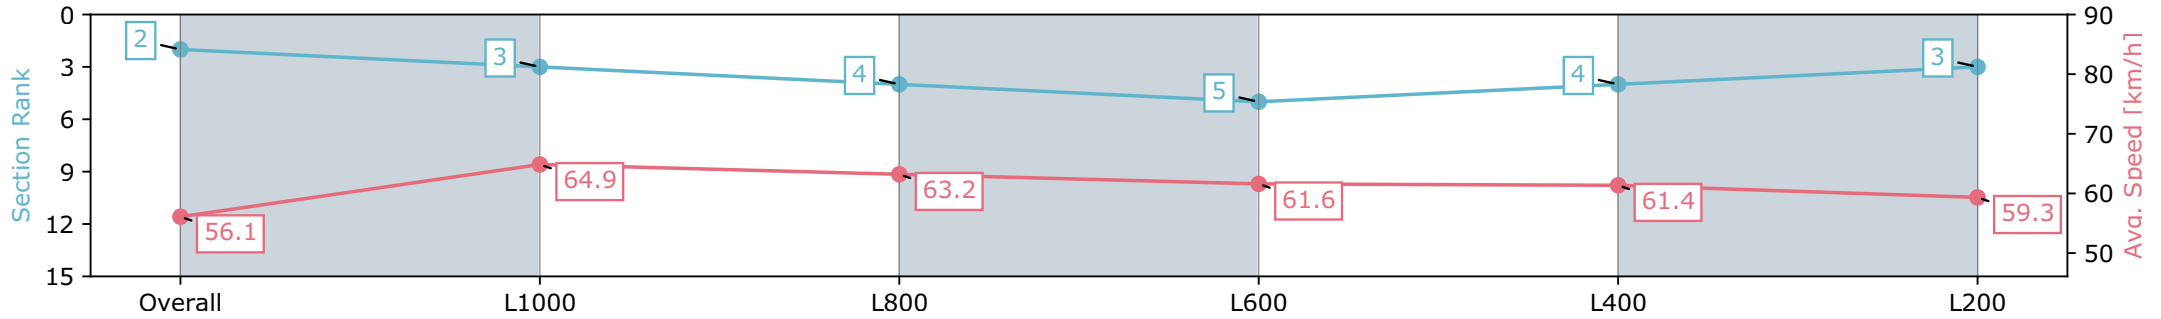

Horse/Jockey Name	LA CASONA/Dakotah Keane
Finish Rank	2
Fastest Section Time (Section)	0:11.22 (L800)
Top Speed [km/h] (Section)	68.1 (Overall)
Race State	Finished

Morphettville Parks SA - Professional
Race 5: Sportsbet Jockey Watch Handicap - 1250m
21 September 2024 - 2:43PM
Track Rating: Soft 5, Weather: Overcast, Rail Position: True

Section	Overall	L1000	L800	L600	L400	L200
Section Times	1:14.40 [2] (0:16.06)	0:58.34 [3] (0:11.22)	0:47.12 [4] (0:11.44)	0:35.68 [5] (0:11.77)	0:23.91 [4] (0:11.75)	0:12.16 [3] (0:12.16)
Average Speed [km/h]	56.1	64.9	63.2	61.6	61.4	59.3
Top Speed [km/h]	68.1	66.0	64.6	63.2	62.2	61.0
Avg. Dist. to Rail [m]	3.1	1.9	1.9	1.5	1.9	3.4
Avg. Stride Freq. [Hz]	2.3	2.4	2.3	2.3	2.3	2.3
Avg. Stride Length [m]	6.5	7.5	7.6	7.6	7.4	7.2

Report Created: Sat 21 September 2024 17:58:39 GMT+10 (Note: Timing is based on positional data)

[ ] Ranking at each section and finish
-:-:- No data available at this section
NA No data available