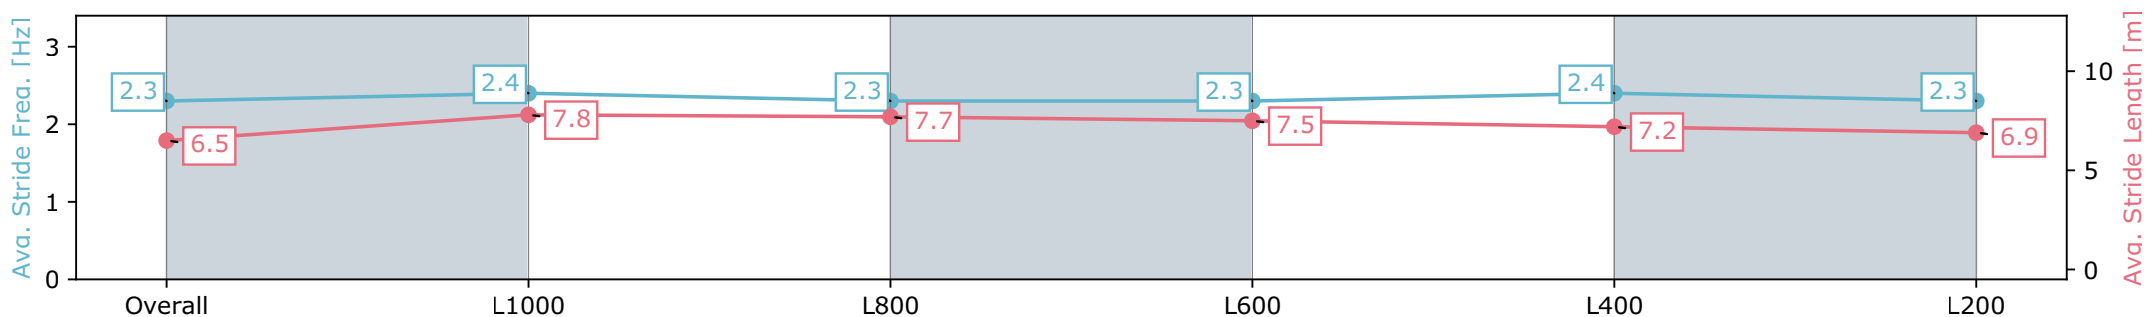

Horse/Jockey Name	RICHE D'AMOUR/Ben Price
Finish Rank	4
Fastest Section Time (Section)	0:10.92 (L800)
Top Speed [km/h] (Section)	68.1 (Overall)
Race State	Finished

Morphettville Parks SA - Professional
Race 5: Sportsbet Jockey Watch Handicap - 1250m
21 September 2024 - 2:43PM
Track Rating: Soft 5, Weather: Overcast, Rail Position: True

Section	Overall	L1000	L800	L600	L400	L200
Section Times	1:14.60 [4] (0:16.34)	0:58.26 [6] (0:10.92)	0:47.34 [3] (0:11.30)	0:36.04 [3] (0:11.86)	0:24.18 [3] (0:11.73)	0:12.45 [1] (0:12.45)
Average Speed [km/h]	55.1	66.3	64.0	61.6	62.0	57.9
Top Speed [km/h]	67.9	68.1	65.5	63.3	63.4	61.7
Avg. Dist. to Rail [m]	3.6	1.2	1.3	2.5	6.1	8.3
Avg. Stride Freq. [Hz]	2.3	2.4	2.3	2.3	2.4	2.3
Avg. Stride Length [m]	6.5	7.8	7.7	7.5	7.2	6.9

[ ] Ranking at each section and finish
-:-:- No data available at this section
NA No data available