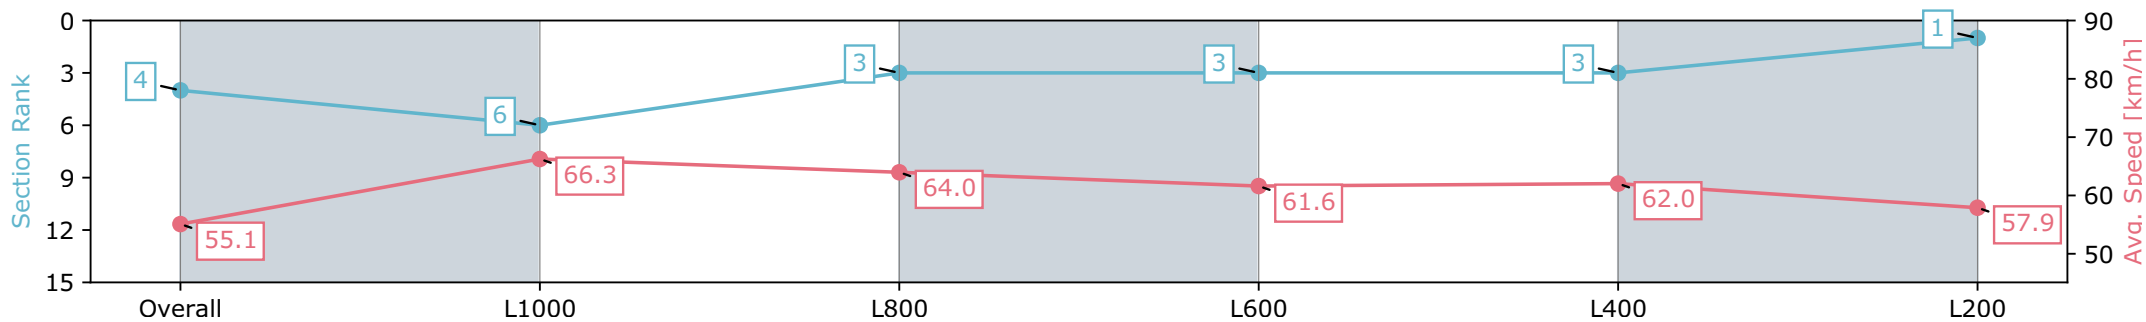

Horse/Jockey Name	RICHE D'AMOUR/Ben Price
Finish Rank	4
Fastest Section Time (Section)	0:10.92 (L800)
Top Speed [km/h] (Section)	68.1 (Overall)
Race State	Finished

Morphettville Parks SA - Professional
Race 5: Sportsbet Jockey Watch Handicap - 1250m
21 September 2024 - 2:43PM
Track Rating: Soft 5, Weather: Overcast, Rail Position: True

Section	Overall	L1000	L800	L600	L400	L200
Section Times	1:14.60 [4] (0:16.34)	0:58.26 [6] (0:10.92)	0:47.34 [3] (0:11.30)	0:36.04 [3] (0:11.86)	0:24.18 [3] (0:11.73)	0:12.45 [1] (0:12.45)
Average Speed [km/h]	55.1	66.3	64.0	61.6	62.0	57.9
Top Speed [km/h]	67.9	68.1	65.5	63.3	63.4	61.7
Avg. Dist. to Rail [m]	3.6	1.2	1.3	2.5	6.1	8.3
Avg. Stride Freq. [Hz]	2.3	2.4	2.3	2.3	2.4	2.3
Avg. Stride Length [m]	6.5	7.8	7.7	7.5	7.2	6.9

[ ] Ranking at each section and finish
-:-:- No data available at this section
NA No data available