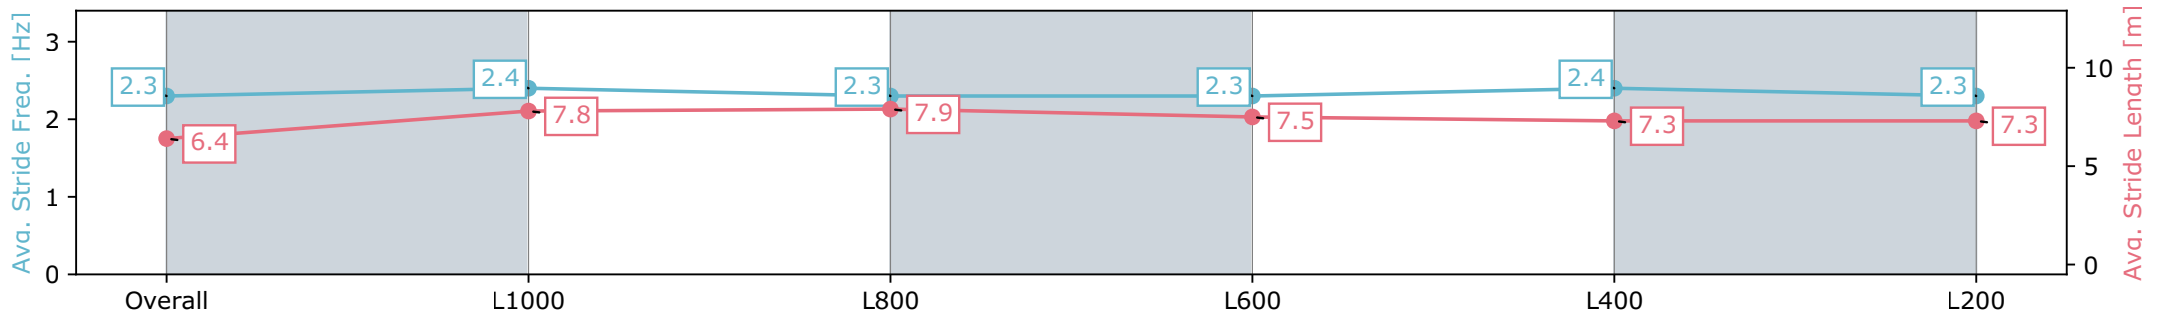

Horse/Jockey Name	THE GOLDEN FIST/Jake Toeroek
Finish Rank	5
Fastest Section Time (Section)	0:11.04 (L800)
Top Speed [km/h] (Section)	67.6 (Overall)
Race State	Finished

Morphettville Parks SA - Professional
Race 5: Sportsbet Jockey Watch Handicap - 1250m
21 September 2024 - 2:43PM
Track Rating: Soft 5, Weather: Overcast, Rail Position: True

Section	Overall	L1000	L800	L600	L400	L200
Section Times	1:14.70 [5] (0:16.49)	0:58.21 [8] (0:11.04)	0:47.17 [8] (0:11.33)	0:35.84 [8] (0:11.83)	0:24.01 [6] (0:11.86)	0:12.15 [7] (0:12.15)
Average Speed [km/h]	54.7	66.5	64.2	63.2	62.0	59.2
Top Speed [km/h]	66.9	67.6	65.7	64.6	63.5	61.8
Avg. Dist. to Rail [m]	9.6	3.9	4.3	6.8	8.8	10.7
Avg. Stride Freq. [Hz]	2.3	2.4	2.3	2.3	2.4	2.3
Avg. Stride Length [m]	6.4	7.8	7.9	7.5	7.3	7.3

Report Created: Sat 21 September 2024 17:58:41 GMT+10 (Note: Timing is based on positional data)

[ ] Ranking at each section and finish
-:-:- No data available at this section
NA No data available