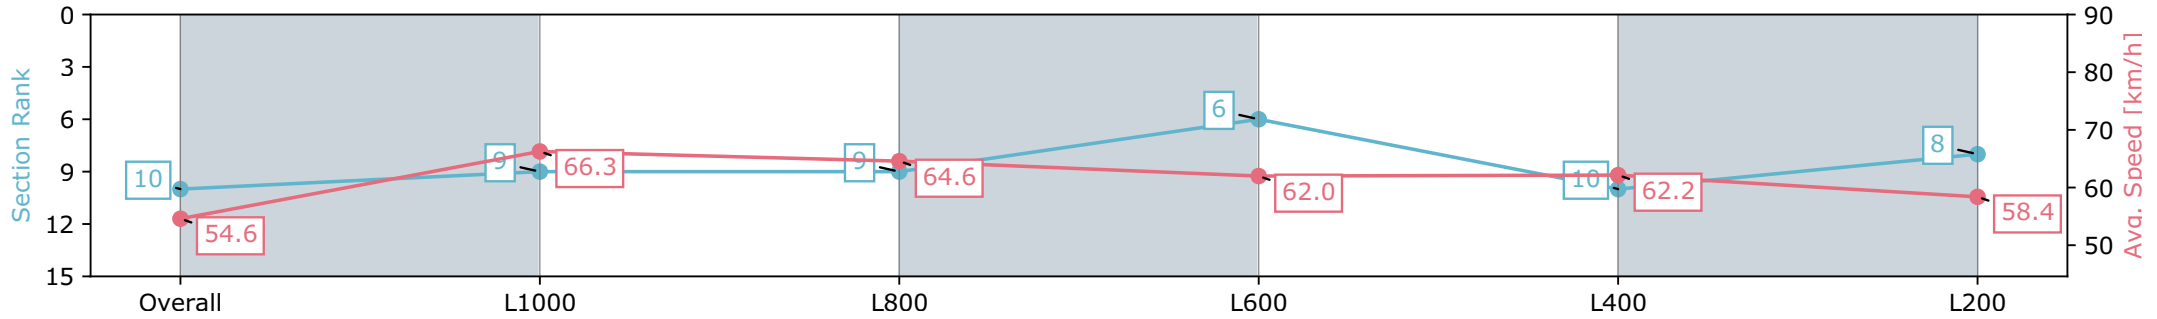

[ ] Ranking at each section and finish  
 -:-:- No data available at this section  
 NA No data available

Horse/Jockey Name	DESERT DANCING/Jacob Opperman
Finish Rank	10
Fastest Section Time (Section)	0:11.05 (L800)
Top Speed [km/h] (Section)	67.4 (Overall)
Race State	Finished

Morphettville Parks SA - Professional  
 Race 5: Sportsbet Jockey Watch Handicap - 1250m  
 21 September 2024 - 2:43PM  
 Track Rating: Soft 5, Weather: Overcast, Rail Position: True

Section	Overall	L1000	L800	L600	L400	L200
Section Times	1:14.91 [10] (0:16.50)	0:58.41 [9] (0:11.05)	0:47.36 [9] (0:11.22)	0:36.14 [6] (0:12.05)	0:24.09 [10] (0:11.74)	0:12.35 [8] (0:12.35)
Average Speed [km/h]	54.6	66.3	64.6	62.0	62.2	58.4
Top Speed [km/h]	65.9	67.4	66.5	63.9	62.9	62.9
Avg. Dist. to Rail [m]	7.7	3.0	2.6	6.3	6.8	7.0
Avg. Stride Freq. [Hz]	2.3	2.4	2.3	2.3	2.3	2.3
Avg. Stride Length [m]	6.5	7.6	7.8	7.3	7.4	7.0