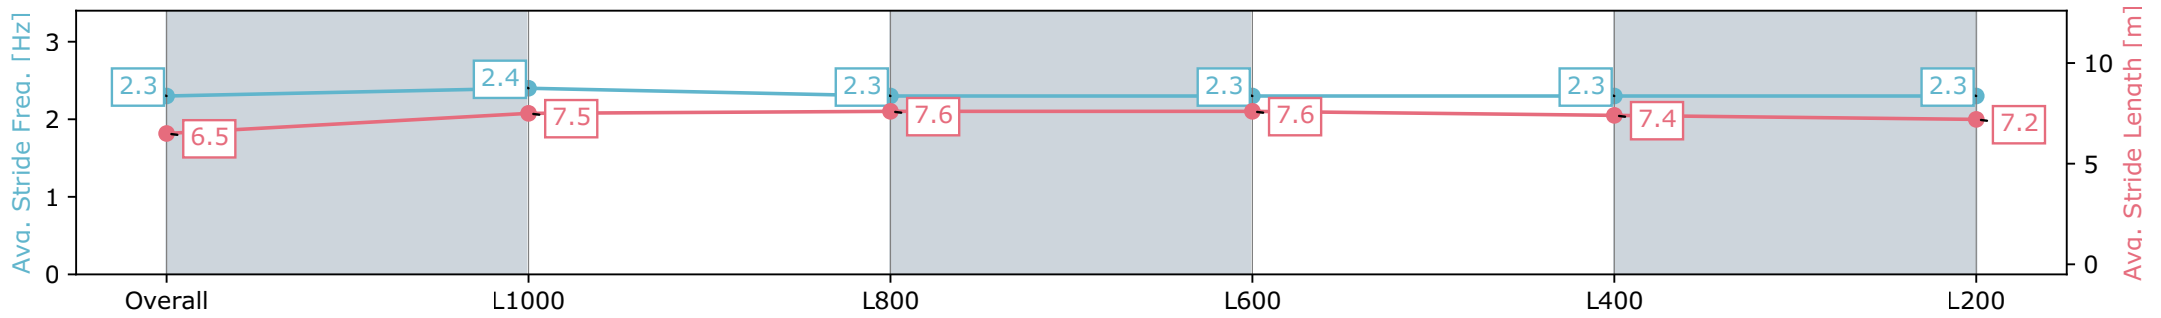

Horse/Jockey Name	LA CASONA/Dakotah Keane
Finish Rank	2
Fastest Section Time (Section)	0:11.22 (L800)
Top Speed [km/h] (Section)	68.1 (Overall)
Race State	Finished

Morphettville Parks SA - Professional
Race 5: Sportsbet Jockey Watch Handicap - 1250m
21 September 2024 - 2:43PM
Track Rating: Soft 5, Weather: Overcast, Rail Position: True

Section	Overall	L1000	L800	L600	L400	L200
Section Times	1:14.40 [2] (0:16.06)	0:58.34 [3] (0:11.22)	0:47.12 [4] (0:11.44)	0:35.68 [5] (0:11.77)	0:23.91 [4] (0:11.75)	0:12.16 [3] (0:12.16)
Average Speed [km/h]	56.1	64.9	63.2	61.6	61.4	59.3
Top Speed [km/h]	68.1	66.0	64.6	63.2	62.2	61.0
Avg. Dist. to Rail [m]	3.1	1.9	1.9	1.5	1.9	3.4
Avg. Stride Freq. [Hz]	2.3	2.4	2.3	2.3	2.3	2.3
Avg. Stride Length [m]	6.5	7.5	7.6	7.6	7.4	7.2

Report Created: Sat 21 September 2024 17:58:39 GMT+10 (Note: Timing is based on positional data)

[ ] Ranking at each section and finish
-:-:- No data available at this section
NA No data available