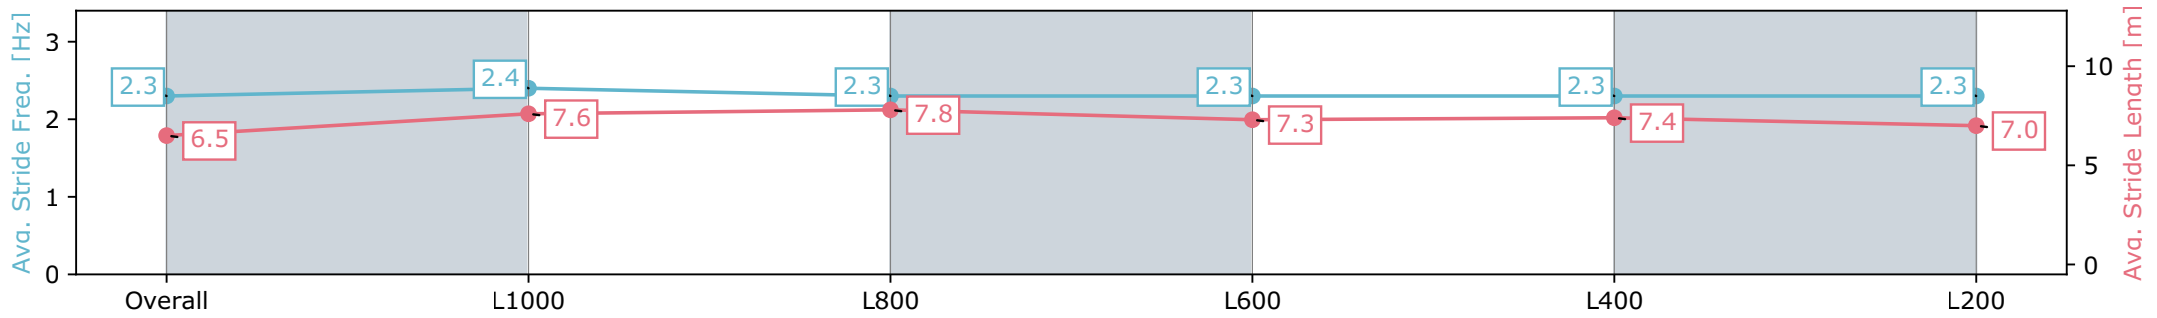

[ ] Ranking at each section and finish  
 -:-:- No data available at this section  
 NA No data available

Horse/Jockey Name	DESERT DANCING/Jacob Opperman
Finish Rank	10
Fastest Section Time (Section)	0:11.05 (L800)
Top Speed [km/h] (Section)	67.4 (Overall)
Race State	Finished

Morphettville Parks SA - Professional  
 Race 5: Sportsbet Jockey Watch Handicap - 1250m  
 21 September 2024 - 2:43PM  
 Track Rating: Soft 5, Weather: Overcast, Rail Position: True

Section	Overall	L1000	L800	L600	L400	L200
Section Times	1:14.91 [10] (0:16.50)	0:58.41 [9] (0:11.05)	0:47.36 [9] (0:11.22)	0:36.14 [6] (0:12.05)	0:24.09 [10] (0:11.74)	0:12.35 [8] (0:12.35)
Average Speed [km/h]	54.6	66.3	64.6	62.0	62.2	58.4
Top Speed [km/h]	65.9	67.4	66.5	63.9	62.9	62.9
Avg. Dist. to Rail [m]	7.7	3.0	2.6	6.3	6.8	7.0
Avg. Stride Freq. [Hz]	2.3	2.4	2.3	2.3	2.3	2.3
Avg. Stride Length [m]	6.5	7.6	7.8	7.3	7.4	7.0