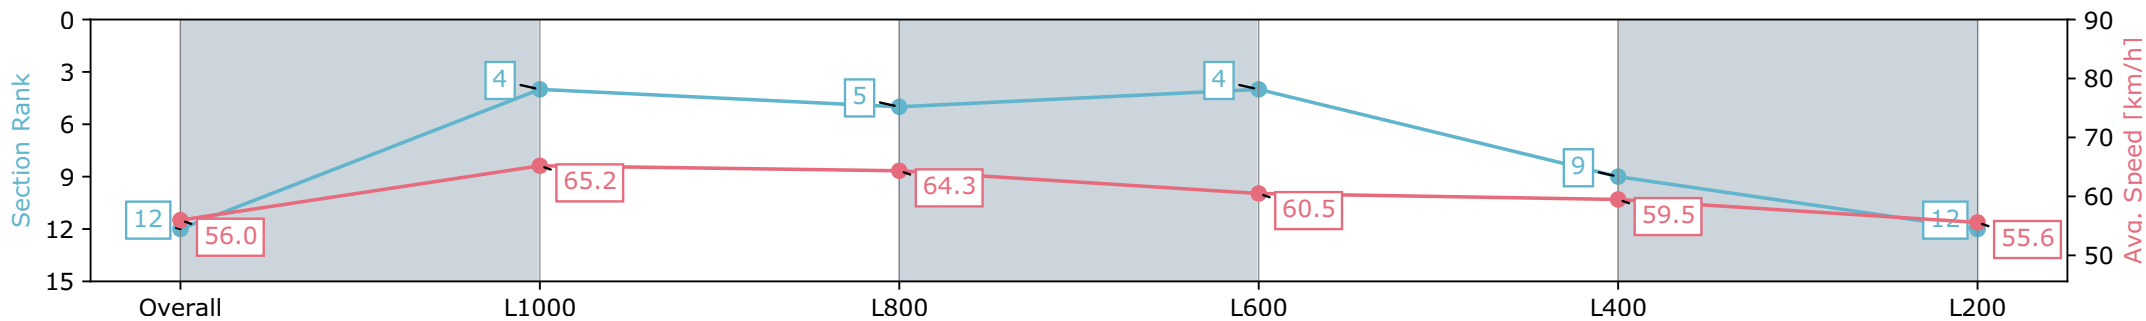

Horse/Jockey Name	TESTA DEXTA/Jade Doyle
Finish Rank	12
Fastest Section Time (Section)	0:11.28 (L800)
Top Speed [km/h] (Section)	69.1 (Overall)
Race State	Finished

Morphettville Parks SA - Professional
Race 5: Sportsbet Jockey Watch Handicap - 1250m
21 September 2024 - 2:43PM
Track Rating: Soft 5, Weather: Overcast, Rail Position: True

Section	Overall	L1000	L800	L600	L400	L200
Section Times	1:15.89 [12] (0:16.12)	0:59.77 [4] (0:11.28)	0:48.49 [5] (0:11.28)	0:37.20 [4] (0:12.06)	0:25.14 [9] (0:12.18)	0:12.96 [12] (0:12.96)
Average Speed [km/h]	56.0	65.2	64.3	60.5	59.5	55.6
Top Speed [km/h]	69.1	68.0	66.6	62.2	59.9	59.6
Avg. Dist. to Rail [m]	9.4	4.3	3.4	2.6	3.1	1.3
Avg. Stride Freq. [Hz]	2.4	2.5	2.5	2.5	2.5	2.4
Avg. Stride Length [m]	6.2	7.1	7.3	6.8	6.6	6.5

Report Created: Sat 21 September 2024 17:58:46 GMT+10 (Note: Timing is based on positional data)

[ ] Ranking at each section and finish
-:-:- No data available at this section
NA No data available