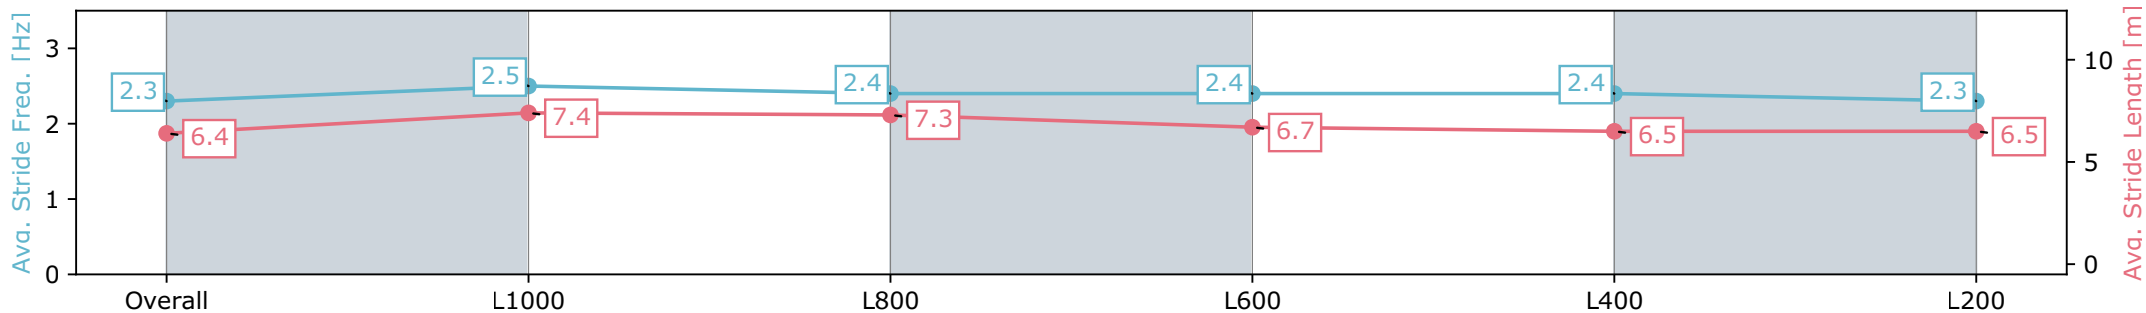

[ ] Ranking at each section and finish  
 -:-:- No data available at this section  
 NA No data available

Horse/Jockey Name	ROMANOVA/Margaret Collett
Finish Rank	11
Fastest Section Time (Section)	0:10.98 (L800)
Top Speed [km/h] (Section)	68.5 (Overall)
Race State	Finished

Morphettville Parks SA - Professional  
 Race 5: Sportsbet Jockey Watch Handicap - 1250m  
 21 September 2024 - 2:43PM  
 Track Rating: Soft 5, Weather: Overcast, Rail Position: True

Section	Overall	L1000	L800	L600	L400	L200
Section Times	1:15.78 [11] (0:16.04)	0:59.74 [2] (0:10.98)	0:48.76 [1] (0:11.25)	0:37.51 [1] (0:12.07)	0:25.44 [2] (0:12.14)	0:13.30 [6] (0:13.30)
Average Speed [km/h]	56.2	66.4	64.3	61.0	60.1	54.1
Top Speed [km/h]	68.5	68.3	65.8	63.2	63.9	57.6
Avg. Dist. to Rail [m]	6.1	2.5	2.4	4.0	5.8	5.6
Avg. Stride Freq. [Hz]	2.3	2.5	2.4	2.4	2.4	2.3
Avg. Stride Length [m]	6.4	7.4	7.3	6.7	6.5	6.5