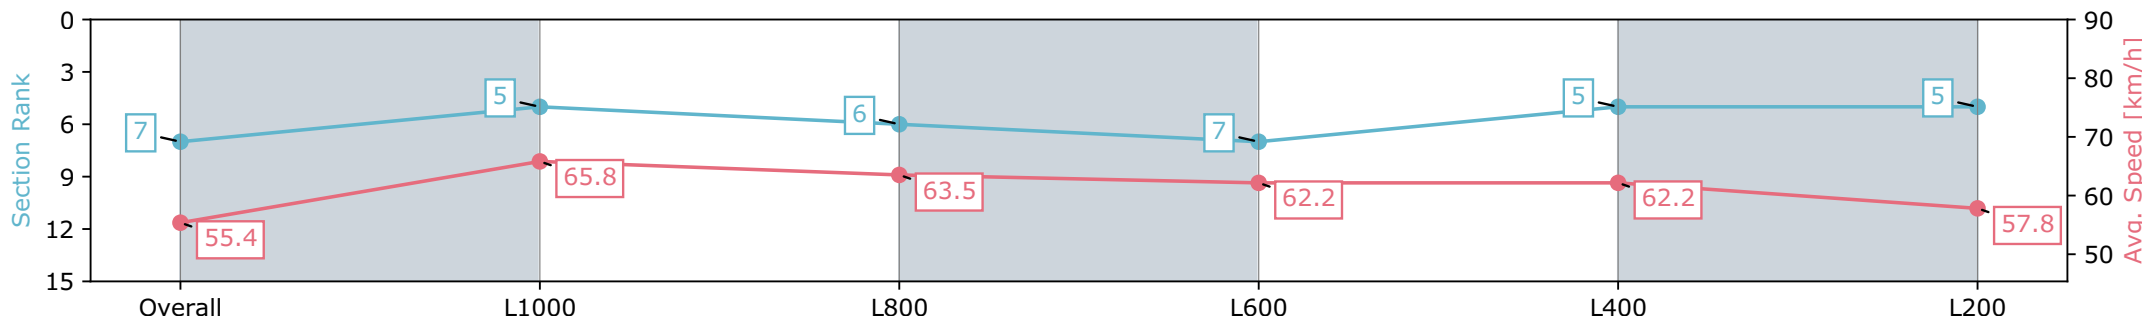

Horse/Jockey Name	BRAVEMAN'SGAME/Todd Pannell
Finish Rank	7
Fastest Section Time (Section)	0:11.13 (L800)
Top Speed [km/h] (Section)	67.7 (Overall)
Race State	Finished

Morphettville Parks SA - Professional
Race 5: Sportsbet Jockey Watch Handicap - 1250m
21 September 2024 - 2:43PM
Track Rating: Soft 5, Weather: Overcast, Rail Position: True

Section	Overall	L1000	L800	L600	L400	L200
Section Times	1:14.87 [7] (0:16.28)	0:58.58 [5] (0:11.13)	0:47.45 [6] (0:11.39)	0:36.06 [7] (0:11.87)	0:24.19 [5] (0:11.74)	0:12.45 [5] (0:12.45)
Average Speed [km/h]	55.4	65.8	63.5	62.2	62.2	57.8
Top Speed [km/h]	67.7	67.6	65.5	63.5	62.9	60.9
Avg. Dist. to Rail [m]	5.9	3.2	3.0	4.2	6.9	9.0
Avg. Stride Freq. [Hz]	2.3	2.4	2.3	2.3	2.3	2.2
Avg. Stride Length [m]	6.6	7.7	7.8	7.6	7.5	7.3

Report Created: Sat 21 September 2024 17:58:43 GMT+10 (Note: Timing is based on positional data)

[ ] Ranking at each section and finish
-:-:- No data available at this section
NA No data available