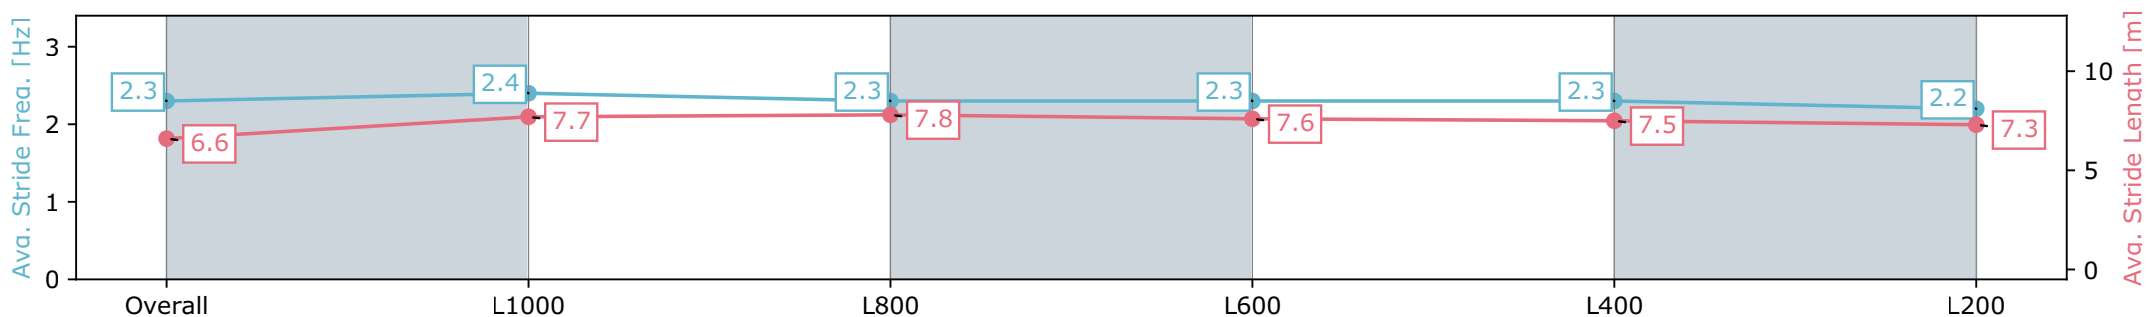

Section	Overall	L1000	L800	L600	L400	L200
Section Times	1:14.78 [6] (0:16.95)	0:57.83 [12] (0:11.28)	0:46.54 [11] (0:10.93)	0:35.61 [11] (0:11.55)	0:24.06 [8] (0:11.93)	0:12.13 [9] (0:12.13)
Average Speed [km/h]	53.1	64.8	66.1	63.3	61.3	59.3
Top Speed [km/h]	64.2	65.7	67.8	65.4	62.3	61.6
Avg. Dist. to Rail [m]	7.4	2.7	1.9	3.0	8.0	8.4
Avg. Stride Freq. [Hz]	2.2	2.3	2.3	2.3	2.3	2.3
Avg. Stride Length [m]	6.5	7.7	7.8	7.7	7.4	7.3

[ ] Ranking at each section and finish  
 -:-:- No data available at this section  
 NA No data available

Horse/Jockey Name	BRAVEMAN'SGAME/Todd Pannell
Finish Rank	7
Fastest Section Time (Section)	0:11.13 (L800)
Top Speed [km/h] (Section)	67.7 (Overall)
Race State	Finished

Morphettville Parks SA - Professional  
 Race 5: Sportsbet Jockey Watch Handicap - 1250m  
 21 September 2024 - 2:43PM  
 Track Rating: Soft 5, Weather: Overcast, Rail Position: True

Section	Overall	L1000	L800	L600	L400	L200
Section Times	1:14.87 [7] (0:16.28)	0:58.58 [5] (0:11.13)	0:47.45 [6] (0:11.39)	0:36.06 [7] (0:11.87)	0:24.19 [5] (0:11.74)	0:12.45 [5] (0:12.45)
Average Speed [km/h]	55.4	65.8	63.5	62.2	62.2	57.8
Top Speed [km/h]	67.7	67.6	65.5	63.5	62.9	60.9
Avg. Dist. to Rail [m]	5.9	3.2	3.0	4.2	6.9	9.0
Avg. Stride Freq. [Hz]	2.3	2.4	2.3	2.3	2.3	2.2
Avg. Stride Length [m]	6.6	7.7	7.8	7.6	7.5	7.3