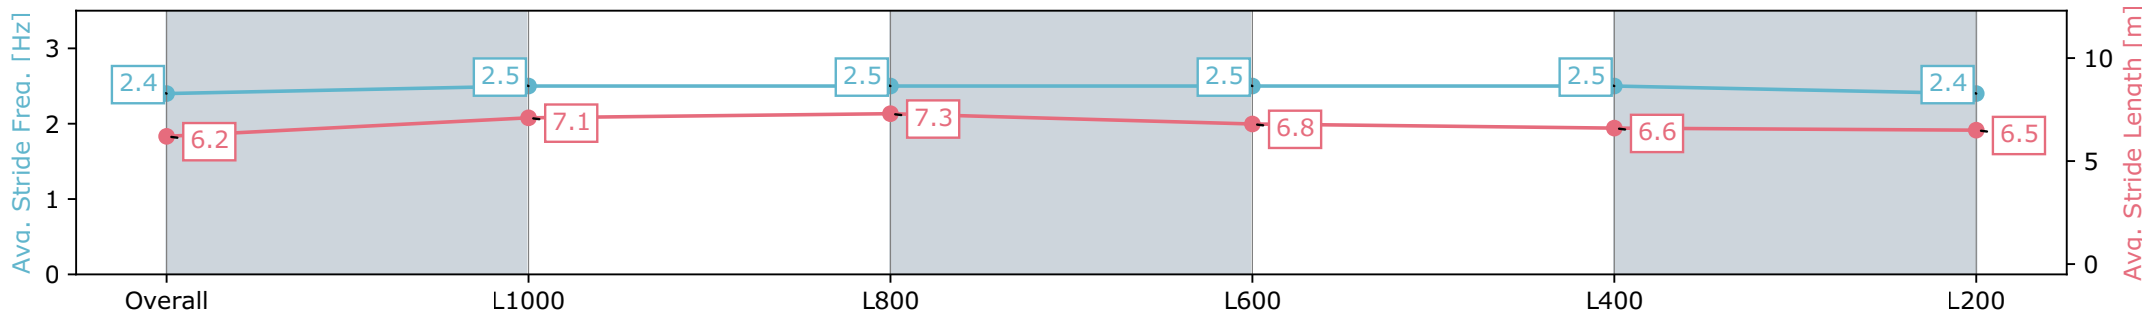

- [ ] Ranking at each section and finish
- :-:- No data available at this section
- NA No data available

Horse/Jockey Name	TESTA DEXTA/Jade Doyle
Finish Rank	12
Fastest Section Time (Section)	0:11.28 (L800)
Top Speed [km/h] (Section)	69.1 (Overall)
Race State	Finished

Morphettville Parks SA - Professional  
 Race 5: Sportsbet Jockey Watch Handicap - 1250m  
 21 September 2024 - 2:43PM  
 Track Rating: Soft 5, Weather: Overcast, Rail Position: True

Section	Overall	L1000	L800	L600	L400	L200
Section Times	1:15.89 [12] (0:16.12)	0:59.77 [4] (0:11.28)	0:48.49 [5] (0:11.28)	0:37.20 [4] (0:12.06)	0:25.14 [9] (0:12.18)	0:12.96 [12] (0:12.96)
Average Speed [km/h]	56.0	65.2	64.3	60.5	59.5	55.6
Top Speed [km/h]	69.1	68.0	66.6	62.2	59.9	59.6
Avg. Dist. to Rail [m]	9.4	4.3	3.4	2.6	3.1	1.3
Avg. Stride Freq. [Hz]	2.4	2.5	2.5	2.5	2.5	2.4
Avg. Stride Length [m]	6.2	7.1	7.3	6.8	6.6	6.5