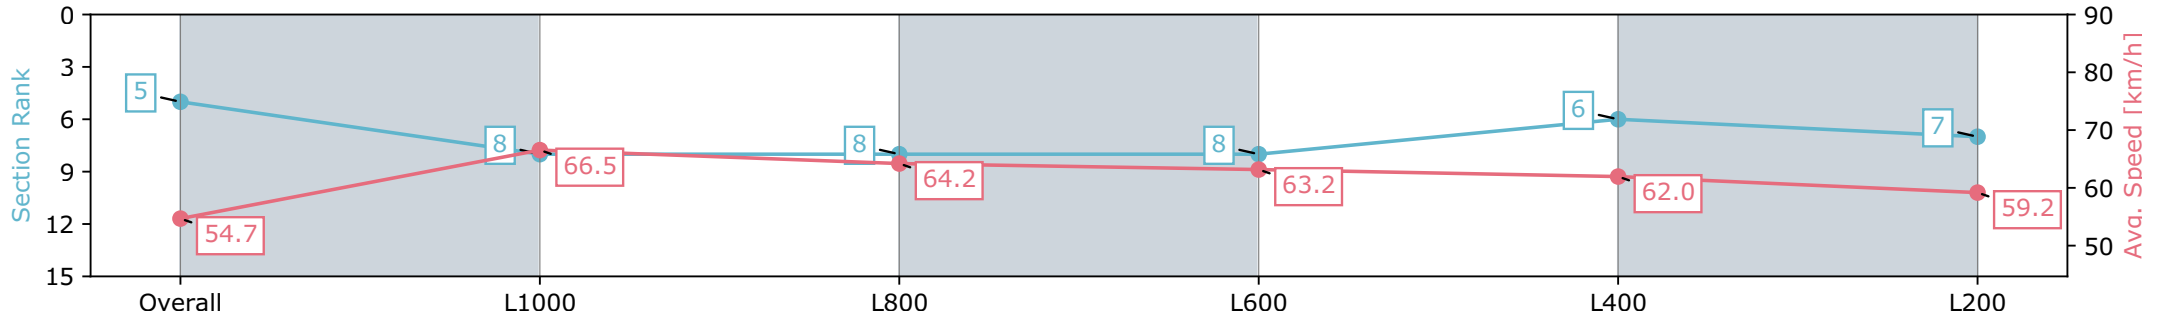

Horse/Jockey Name	THE GOLDEN FIST/Jake Toeroek
Finish Rank	5
Fastest Section Time (Section)	0:11.04 (L800)
Top Speed [km/h] (Section)	67.6 (Overall)
Race State	Finished

Morphettville Parks SA - Professional
Race 5: Sportsbet Jockey Watch Handicap - 1250m
21 September 2024 - 2:43PM
Track Rating: Soft 5, Weather: Overcast, Rail Position: True

Section	Overall	L1000	L800	L600	L400	L200
Section Times	1:14.70 [5] (0:16.49)	0:58.21 [8] (0:11.04)	0:47.17 [8] (0:11.33)	0:35.84 [8] (0:11.83)	0:24.01 [6] (0:11.86)	0:12.15 [7] (0:12.15)
Average Speed [km/h]	54.7	66.5	64.2	63.2	62.0	59.2
Top Speed [km/h]	66.9	67.6	65.7	64.6	63.5	61.8
Avg. Dist. to Rail [m]	9.6	3.9	4.3	6.8	8.8	10.7
Avg. Stride Freq. [Hz]	2.3	2.4	2.3	2.3	2.4	2.3
Avg. Stride Length [m]	6.4	7.8	7.9	7.5	7.3	7.3

Report Created: Sat 21 September 2024 17:58:41 GMT+10 (Note: Timing is based on positional data)

[ ] Ranking at each section and finish
-:-:- No data available at this section
NA No data available