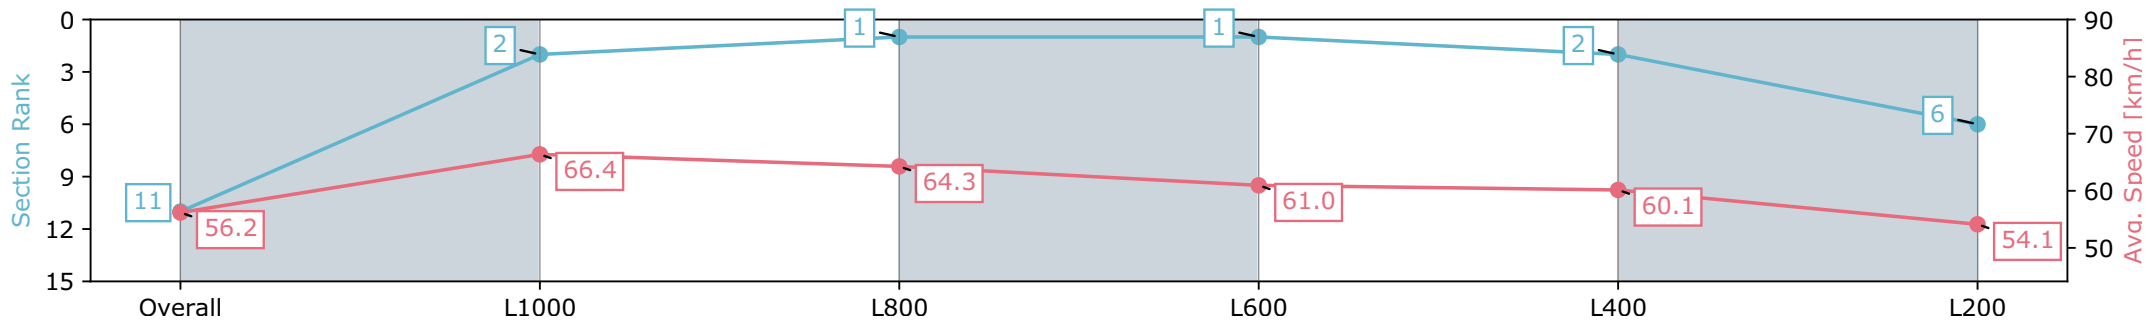

Horse/Jockey Name	ROMANOVA/Margaret Collett
Finish Rank	11
Fastest Section Time (Section)	0:10.98 (L800)
Top Speed [km/h] (Section)	68.5 (Overall)
Race State	Finished

Morphettville Parks SA - Professional
Race 5: Sportsbet Jockey Watch Handicap - 1250m
21 September 2024 - 2:43PM
Track Rating: Soft 5, Weather: Overcast, Rail Position: True

Section	Overall	L1000	L800	L600	L400	L200
Section Times	1:15.78 [11] (0:16.04)	0:59.74 [2] (0:10.98)	0:48.76 [1] (0:11.25)	0:37.51 [1] (0:12.07)	0:25.44 [2] (0:12.14)	0:13.30 [6] (0:13.30)
Average Speed [km/h]	56.2	66.4	64.3	61.0	60.1	54.1
Top Speed [km/h]	68.5	68.3	65.8	63.2	63.9	57.6
Avg. Dist. to Rail [m]	6.1	2.5	2.4	4.0	5.8	5.6
Avg. Stride Freq. [Hz]	2.3	2.5	2.4	2.4	2.4	2.3
Avg. Stride Length [m]	6.4	7.4	7.3	6.7	6.5	6.5

- [ ] Ranking at each section and finish
- -:-:- No data available at this section
- NA No data available