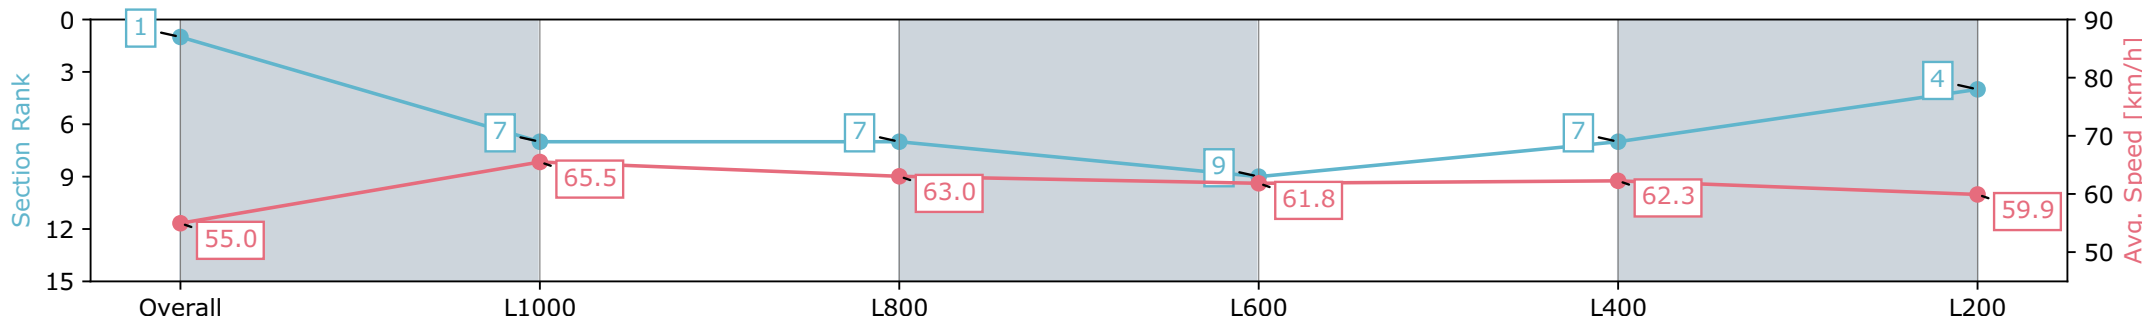

Horse/Jockey Name	NURYS/Rochelle Milnes
Finish Rank	1
Fastest Section Time (Section)	0:11.07 (L800)
Top Speed [km/h] (Section)	66.8 (Overall)
Race State	Finished

Morphettville Parks SA - Professional
Race 5: Sportsbet Jockey Watch Handicap - 1250m
21 September 2024 - 2:43PM
Track Rating: Soft 5, Weather: Overcast, Rail Position: True

Section	Overall	L1000	L800	L600	L400	L200
Section Times	1:14.37 [1] (0:16.38)	0:57.99 [7] (0:11.07)	0:46.92 [7] (0:11.43)	0:35.49 [9] (0:11.81)	0:23.68 [7] (0:11.66)	0:12.02 [4] (0:12.02)
Average Speed [km/h]	55.0	65.5	63.0	61.8	62.3	59.9
Top Speed [km/h]	66.7	66.8	65.6	63.1	65.9	63.2
Avg. Dist. to Rail [m]	1.6	1.3	0.7	2.3	3.1	3.3
Avg. Stride Freq. [Hz]	2.4	2.5	2.5	2.5	2.5	2.5
Avg. Stride Length [m]	6.3	7.2	7.1	7.0	6.8	6.7

[ ] Ranking at each section and finish
-:-:- No data available at this section
NA No data available