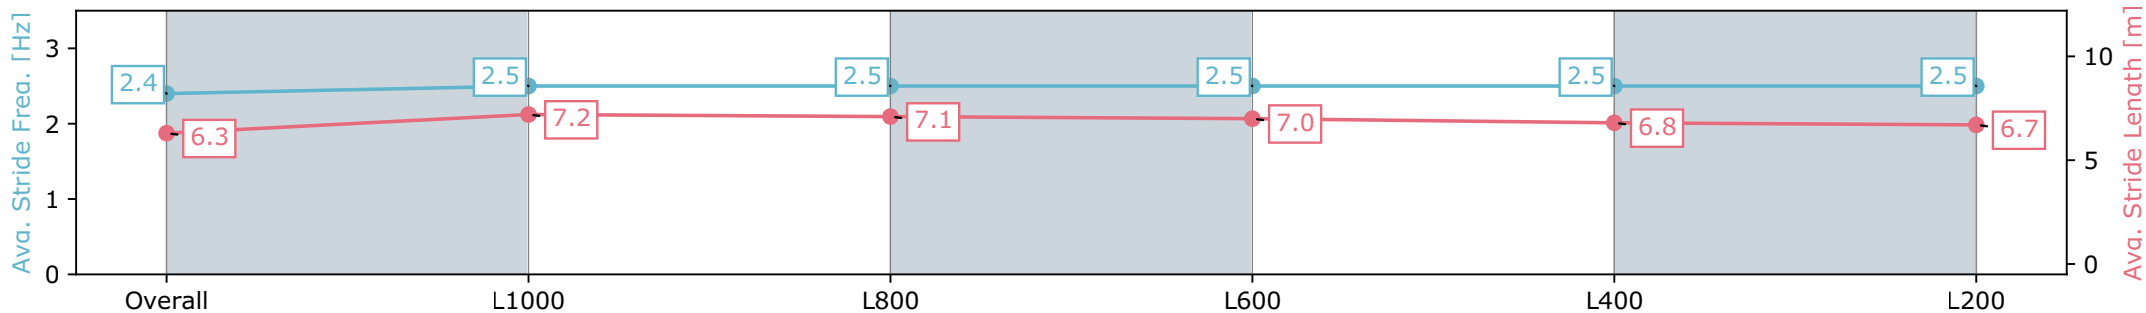

Horse/Jockey Name	NURYS/Rochelle Milnes
Finish Rank	1
Fastest Section Time (Section)	0:11.07 (L800)
Top Speed [km/h] (Section)	66.8 (Overall)
Race State	Finished

Morphettville Parks SA - Professional
Race 5: Sportsbet Jockey Watch Handicap - 1250m
21 September 2024 - 2:43PM
Track Rating: Soft 5, Weather: Overcast, Rail Position: True

Section	Overall	L1000	L800	L600	L400	L200
Section Times	1:14.37 [1] (0:16.38)	0:57.99 [7] (0:11.07)	0:46.92 [7] (0:11.43)	0:35.49 [9] (0:11.81)	0:23.68 [7] (0:11.66)	0:12.02 [4] (0:12.02)
Average Speed [km/h]	55.0	65.5	63.0	61.8	62.3	59.9
Top Speed [km/h]	66.7	66.8	65.6	63.1	65.9	63.2
Avg. Dist. to Rail [m]	1.6	1.3	0.7	2.3	3.1	3.3
Avg. Stride Freq. [Hz]	2.4	2.5	2.5	2.5	2.5	2.5
Avg. Stride Length [m]	6.3	7.2	7.1	7.0	6.8	6.7

[ ] Ranking at each section and finish
-:-:- No data available at this section
NA No data available