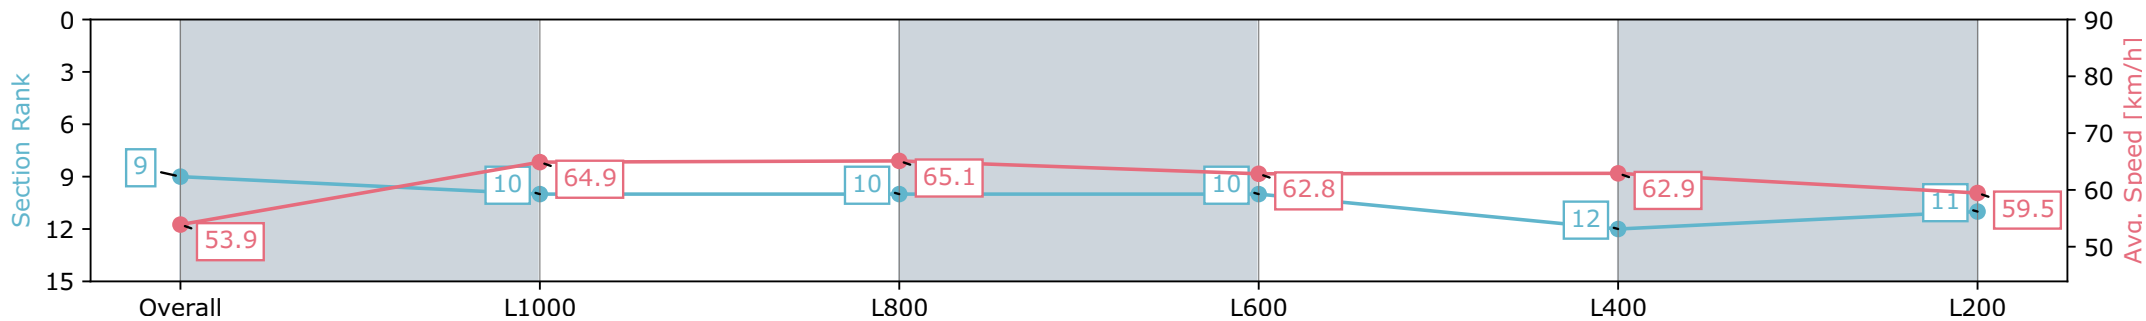

Horse/Jockey Name	FALAISE/Jessica Eaton
Finish Rank	9
Fastest Section Time (Section)	0:11.16 (L600)
Top Speed [km/h] (Section)	67.4 (L1000)
Race State	Finished

Morphettville Parks SA - Professional
Race 5: Sportsbet Jockey Watch Handicap - 1250m
21 September 2024 - 2:43PM
Track Rating: Soft 5, Weather: Overcast, Rail Position: True

Section	Overall	L1000	L800	L600	L400	L200
Section Times	1:14.91 [9] (0:16.70)	0:58.21 [10] (0:11.23)	0:46.98 [10] (0:11.16)	0:35.82 [10] (0:12.01)	0:23.81 [12] (0:11.70)	0:12.11 [11] (0:12.11)
Average Speed [km/h]	53.9	64.9	65.1	62.8	62.9	59.5
Top Speed [km/h]	65.9	65.9	67.4	64.8	63.5	62.7
Avg. Dist. to Rail [m]	5.3	2.3	3.8	8.0	10.9	14.9
Avg. Stride Freq. [Hz]	2.2	2.4	2.3	2.3	2.4	2.3
Avg. Stride Length [m]	6.6	7.7	7.9	7.2	7.3	7.2

[ ] Ranking at each section and finish
-:-:- No data available at this section
NA No data available