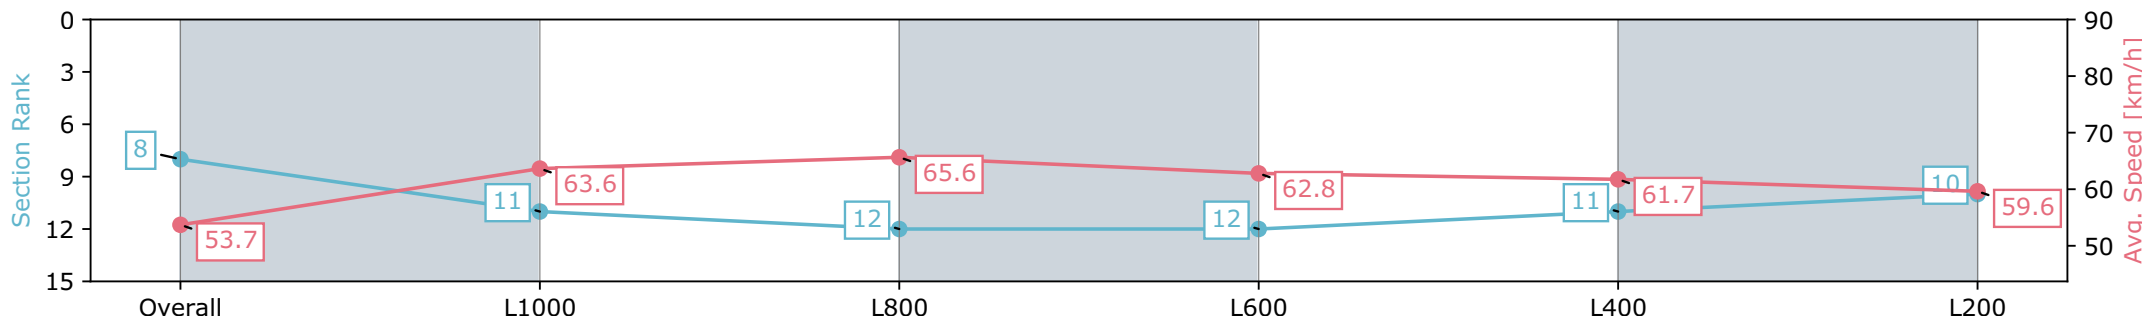

Horse/Jockey Name	SIR PANAMA/Justin Potter
Finish Rank	8
Fastest Section Time (Section)	0:11.03 (L600)
Top Speed [km/h] (Section)	68.4 (L1000)
Race State	Finished

Morphettville Parks SA - Professional
Race 5: Sportsbet Jockey Watch Handicap - 1250m
21 September 2024 - 2:43PM
Track Rating: Soft 5, Weather: Overcast, Rail Position: True

Section	Overall	L1000	L800	L600	L400	L200
Section Times	1:14.89 [8] (0:16.80)	0:58.09 [11] (0:11.48)	0:46.61 [12] (0:11.03)	0:35.58 [12] (0:11.66)	0:23.92 [11] (0:11.83)	0:12.09 [10] (0:12.09)
Average Speed [km/h]	53.7	63.6	65.6	62.8	61.7	59.6
Top Speed [km/h]	65.4	65.7	68.4	65.5	62.9	62.7
Avg. Dist. to Rail [m]	6.2	3.0	2.8	3.3	7.8	11.1
Avg. Stride Freq. [Hz]	2.3	2.4	2.4	2.4	2.4	2.4
Avg. Stride Length [m]	6.3	7.4	7.4	7.3	7.1	7.0

[ ] Ranking at each section and finish
-:-:- No data available at this section
NA No data available