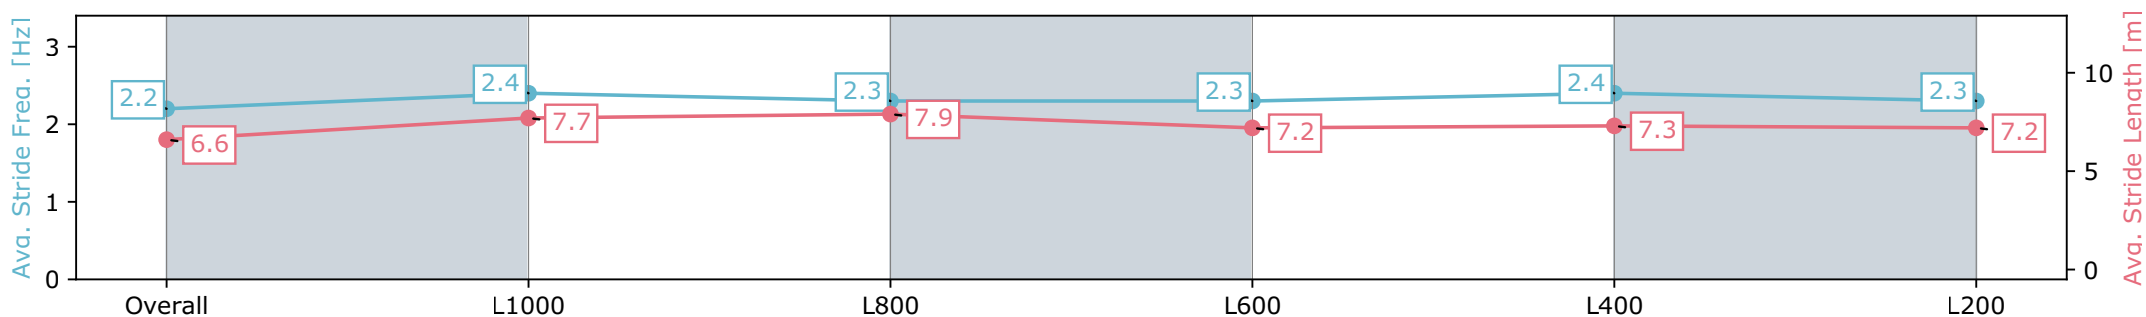

Section	Overall	L1000	L800	L600	L400	L200
Section Times	1:14.89 [8] (0:16.80)	0:58.09 [11] (0:11.48)	0:46.61 [12] (0:11.03)	0:35.58 [12] (0:11.66)	0:23.92 [11] (0:11.83)	0:12.09 [10] (0:12.09)
Average Speed [km/h]	53.7	63.6	65.6	62.8	61.7	59.6
Top Speed [km/h]	65.4	65.7	68.4	65.5	62.9	62.7
Avg. Dist. to Rail [m]	6.2	3.0	2.8	3.3	7.8	11.1
Avg. Stride Freq. [Hz]	2.3	2.4	2.4	2.4	2.4	2.4
Avg. Stride Length [m]	6.3	7.4	7.4	7.3	7.1	7.0

[ ] Ranking at each section and finish  
 -:-:- No data available at this section  
 NA No data available

Horse/Jockey Name	FALAISE/Jessica Eaton
Finish Rank	9
Fastest Section Time (Section)	0:11.16 (L600)
Top Speed [km/h] (Section)	67.4 (L1000)
Race State	Finished

Morphettville Parks SA - Professional  
 Race 5: Sportsbet Jockey Watch Handicap - 1250m  
 21 September 2024 - 2:43PM  
 Track Rating: Soft 5, Weather: Overcast, Rail Position: True

Section	Overall	L1000	L800	L600	L400	L200
Section Times	1:14.91 [9] (0:16.70)	0:58.21 [10] (0:11.23)	0:46.98 [10] (0:11.16)	0:35.82 [10] (0:12.01)	0:23.81 [12] (0:11.70)	0:12.11 [11] (0:12.11)
Average Speed [km/h]	53.9	64.9	65.1	62.8	62.9	59.5
Top Speed [km/h]	65.9	65.9	67.4	64.8	63.5	62.7
Avg. Dist. to Rail [m]	5.3	2.3	3.8	8.0	10.9	14.9
Avg. Stride Freq. [Hz]	2.2	2.4	2.3	2.3	2.4	2.3
Avg. Stride Length [m]	6.6	7.7	7.9	7.2	7.3	7.2