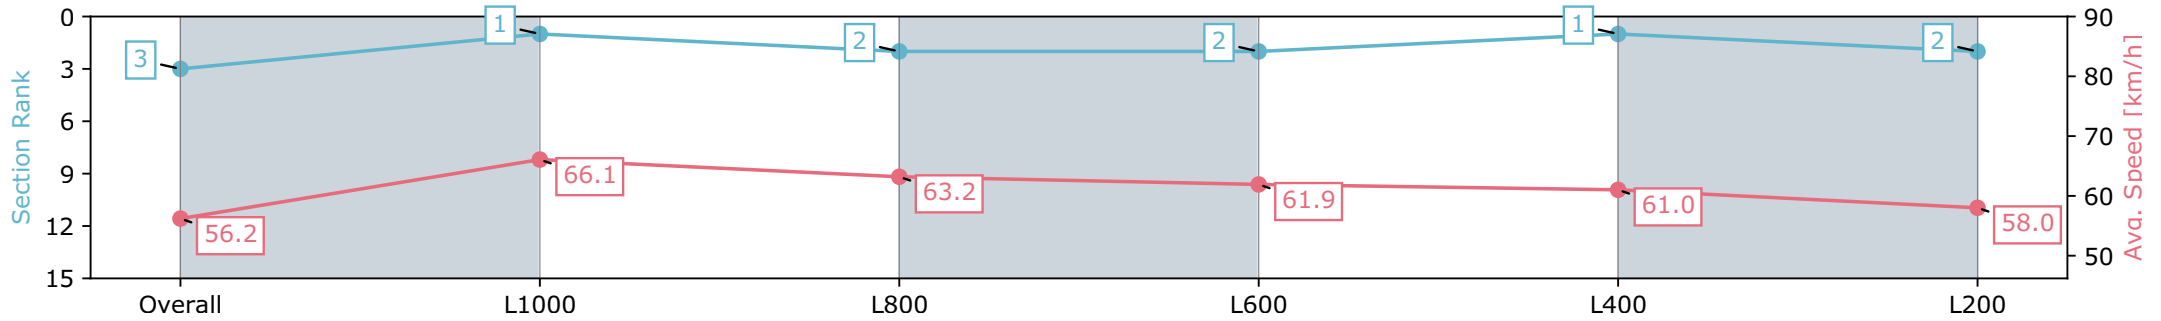

Horse/Jockey Name	NEVER SURRENDER/Jason Holder
Finish Rank	3
Fastest Section Time (Section)	0:11.04 (L800)
Top Speed [km/h] (Section)	68.8 (Overall)
Race State	Finished

Morphettville Parks SA - Professional
Race 5: Sportsbet Jockey Watch Handicap - 1250m
21 September 2024 - 2:43PM
Track Rating: Soft 5, Weather: Overcast, Rail Position: True

Section	Overall	L1000	L800	L600	L400	L200
Section Times	1:14.57 [3] (0:16.02)	0:58.55 [1] (0:11.04)	0:47.51 [2] (0:11.45)	0:36.06 [2] (0:11.79)	0:24.27 [1] (0:11.86)	0:12.41 [2] (0:12.41)
Average Speed [km/h]	56.2	66.1	63.2	61.9	61.0	58.0
Top Speed [km/h]	68.8	68.4	64.5	62.6	61.6	60.5
Avg. Dist. to Rail [m]	4.9	2.4	3.5	2.2	4.1	5.6
Avg. Stride Freq. [Hz]	2.2	2.3	2.2	2.3	2.3	2.3
Avg. Stride Length [m]	6.9	7.9	8.0	7.5	7.4	7.1

[ ] Ranking at each section and finish
-:-:- No data available at this section
NA No data available