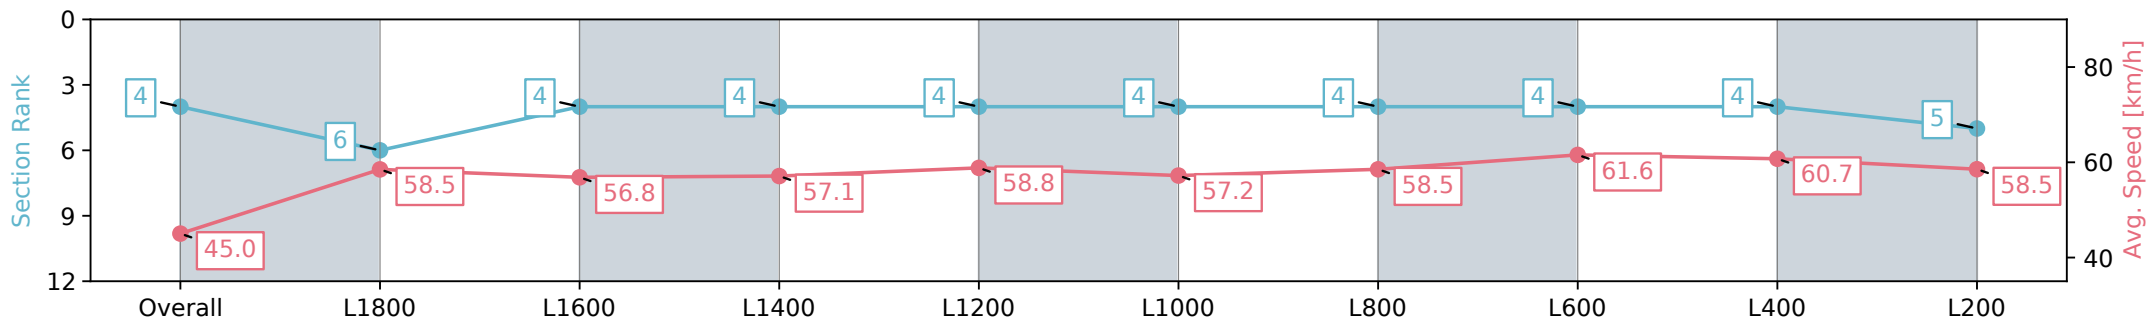

Morphettville Parks SA - Professional

Race 4: AIG Security Handicap - 1950m

21 September 2024 - 2:07PM

Track Rating: Soft 5, Weather: Overcast, Rail Position: True

Section	Overall	L1800	L1600	L1400	L1200	L1000	L800	L600	L400	L200
Section Times	2:03.01 [4] (0:12.02)	1:50.99 [6] (0:12.31)	1:38.68 [4] (0:12.68)	1:26.00 [4] (0:12.64)	1:13.36 [4] (0:12.31)	1:01.05 [4] (0:12.60)	0:48.45 [4] (0:12.33)	0:36.12 [4] (0:11.90)	0:24.22 [4] (0:11.96)	0:12.26 [5] (0:12.26)
Average Speed [km/h]	45.0	58.5	56.8	57.1	58.8	57.2	58.5	61.6	60.7	58.5
Top Speed [km/h]	59.7	60.6	57.8	57.6	59.4	58.9	59.8	62.4	62.2	61.0
Avg. Dist. to Rail [m]	5.4	0.3	1.0	1.2	1.2	1.1	0.9	2.9	5.9	10.1
Avg. Stride Freq. [Hz]	2.2	2.3	2.2	2.2	2.2	2.2	2.2	2.4	2.3	2.3
Avg. Stride Length [m]	5.6	7.2	7.2	7.3	7.4	7.3	7.3	7.2	7.2	7.1