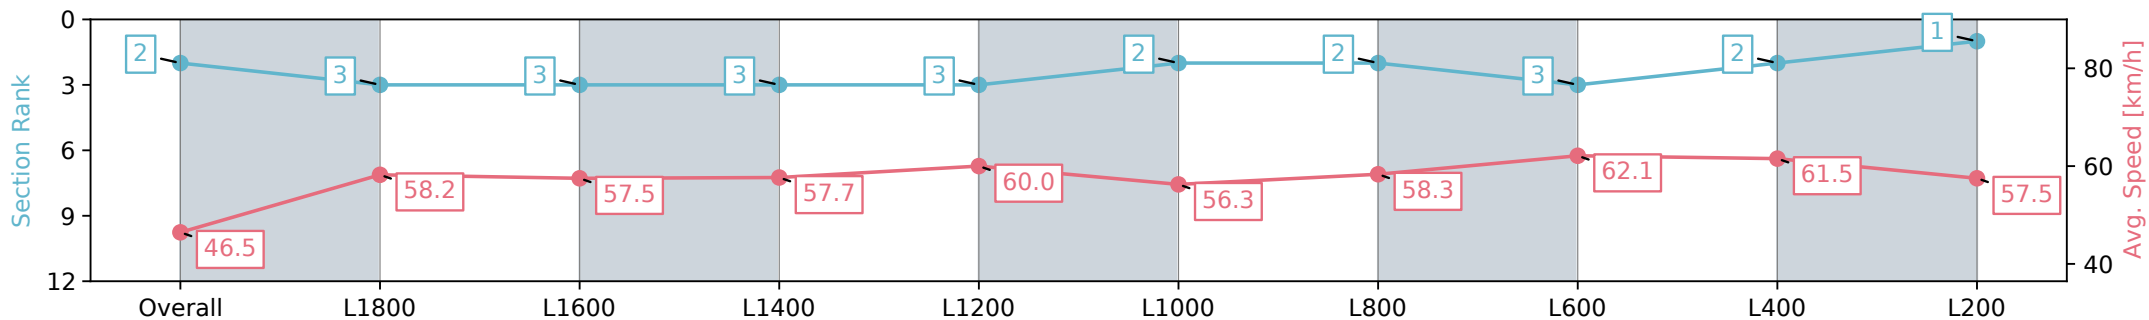

Morphettville Parks SA - Professional

Race 4: AIG Security Handicap - 1950m

21 September 2024 - 2:07PM

Track Rating: Soft 5, Weather: Overcast, Rail Position: True

Section	Overall	L1800	L1600	L1400	L1200	L1000	L800	L600	L400	L200
Section Times	2:02.86 [2] (0:11.77)	1:51.09 [3] (0:12.54)	1:38.55 [3] (0:12.56)	1:25.99 [3] (0:12.54)	1:13.45 [3] (0:12.18)	1:01.27 [2] (0:12.82)	0:48.45 [2] (0:12.42)	0:36.03 [3] (0:11.78)	0:24.25 [2] (0:11.80)	0:12.45 [1] (0:12.45)
Average Speed [km/h]	46.5	58.2	57.5	57.7	60.0	56.3	58.3	62.1	61.5	57.5
Top Speed [km/h]	57.9	59.0	58.3	59.8	60.9	58.7	61.0	63.7	62.3	60.1
Avg. Dist. to Rail [m]	10.5	2.9	2.2	2.8	2.6	2.6	2.3	2.8	4.8	6.8
Avg. Stride Freq. [Hz]	2.2	2.2	2.2	2.2	2.2	2.1	2.2	2.3	2.4	2.3
Avg. Stride Length [m]	5.9	7.3	7.3	7.2	7.2	6.9	7.1	7.4	7.1	6.8