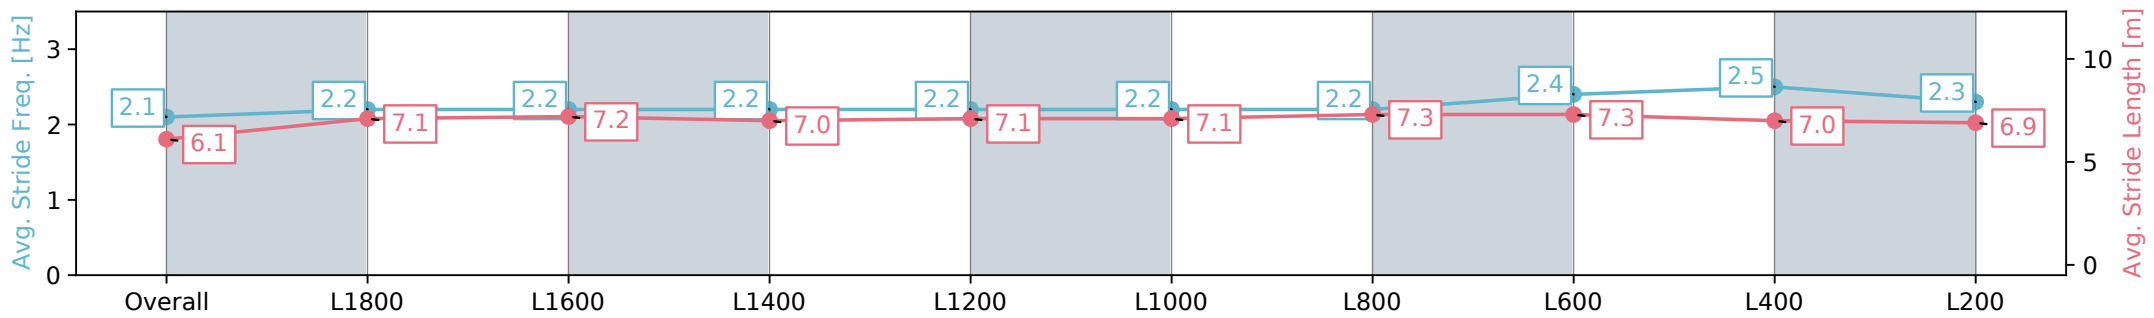

21 September 2024 - 2:07PM

Track Rating: Soft 5, Weather: Overcast, Rail Position: True

Section	Overall	L1800	L1600	L1400	L1200	L1000	L800	L600	L400	L200
Section Times	2:02.63 [1] (0:11.79)	1:50.84 [4] (0:12.65)	1:38.19 [5] (0:12.67)	1:25.52 [5] (0:12.61)	1:12.91 [5] (0:12.45)	1:00.46 [5] (0:12.61)	0:47.85 [5] (0:12.28)	0:35.57 [5] (0:11.77)	0:23.80 [5] (0:11.62)	0:12.18 [2] (0:12.18)
Average Speed [km/h]	46.1	57.4	56.9	57.3	58.6	57.3	59.1	63.1	62.9	58.9
Top Speed [km/h]	57.2	58.4	58.1	58.5	59.2	58.9	61.7	64.5	64.5	62.0
Avg. Dist. to Rail [m]	6.3	1.5	1.0	1.8	2.2	2.4	2.6	5.5	9.0	11.6
Avg. Stride Freq. [Hz]	2.1	2.2	2.2	2.2	2.2	2.2	2.2	2.4	2.5	2.3
Avg. Stride Length [m]	6.1	7.1	7.2	7.0	7.1	7.1	7.3	7.3	7.0	6.9