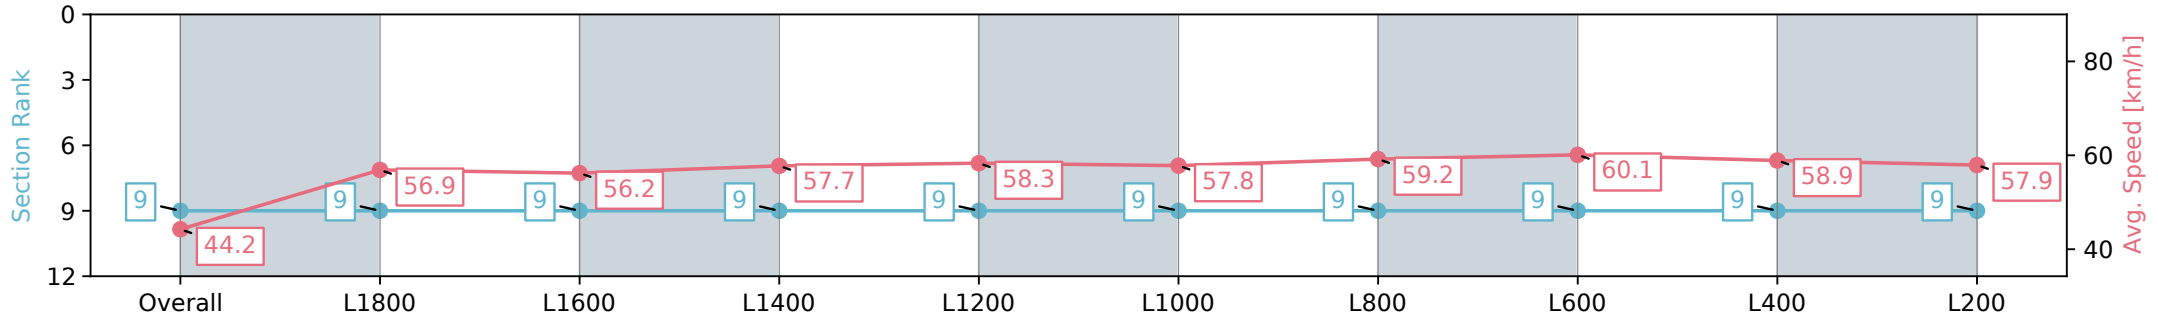

Morphettville Parks SA - Professional

Race 4: AIG Security Handicap - 1950m

21 September 2024 - 2:07PM

Track Rating: Soft 5, Weather: Overcast, Rail Position: True

Section	Overall	L1800	L1600	L1400	L1200	L1000	L800	L600	L400	L200
Section Times	2:04.13 [9] (0:12.25)	1:51.88 [9] (0:12.71)	1:39.17 [9] (0:12.82)	1:26.35 [9] (0:12.48)	1:13.87 [9] (0:12.41)	1:01.46 [9] (0:12.50)	0:48.96 [9] (0:12.20)	0:36.76 [9] (0:12.08)	0:24.68 [9] (0:12.30)	0:12.38 [9] (0:12.38)
Average Speed [km/h]	44.2	56.9	56.2	57.7	58.3	57.8	59.2	60.1	58.9	57.9
Top Speed [km/h]	58.5	57.6	58.3	58.5	60.1	59.8	60.9	60.8	59.9	59.4
Avg. Dist. to Rail [m]	7.4	0.9	0.4	0.7	1.0	1.6	1.4	1.8	3.4	8.6
Avg. Stride Freq. [Hz]	2.0	2.1	2.1	2.1	2.1	2.1	2.1	2.2	2.1	2.1
Avg. Stride Length [m]	6.1	7.3	7.3	7.5	7.5	7.6	7.6	7.7	7.7	7.6