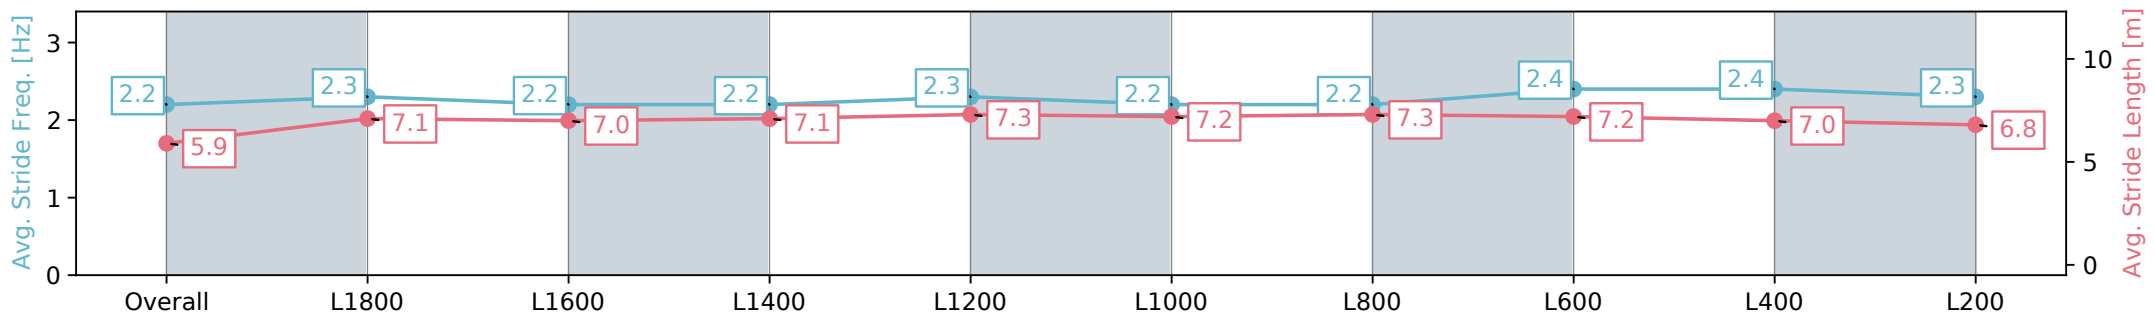

Morphettville Parks SA - Professional

Race 4: AIG Security Handicap - 1950m

21 September 2024 - 2:07PM

Track Rating: Soft 5, Weather: Overcast, Rail Position: True

Section	Overall	L1800	L1600	L1400	L1200	L1000	L800	L600	L400	L200
Section Times	2:03.55 [8] (0:11.50)	1:52.05 [1] (0:12.36)	1:39.69 [1] (0:12.81)	1:26.88 [1] (0:12.67)	1:14.21 [1] (0:12.08)	1:02.13 [1] (0:12.71)	0:49.42 [1] (0:12.55)	0:36.87 [1] (0:11.90)	0:24.97 [1] (0:12.06)	0:12.91 [3] (0:12.91)
Average Speed [km/h]	47.3	58.7	56.4	56.8	59.8	56.7	57.6	61.1	60.1	55.6
Top Speed [km/h]	59.0	59.9	57.4	58.2	60.5	58.4	60.3	61.9	61.6	58.5
Avg. Dist. to Rail [m]	7.0	1.6	0.5	0.7	0.7	1.1	1.4	1.8	4.0	6.5
Avg. Stride Freq. [Hz]	2.2	2.3	2.2	2.2	2.3	2.2	2.2	2.4	2.4	2.3
Avg. Stride Length [m]	5.9	7.1	7.0	7.1	7.3	7.2	7.3	7.2	7.0	6.8

Morphettville Parks SA - Professional

Race 4: AIG Security Handicap - 1950m

21 September 2024 - 2:07PM

Track Rating: Soft 5, Weather: Overcast, Rail Position: True

Section	Overall	L1800	L1600	L1400	L1200	L1000	L800	L600	L400	L200
Section Times	2:04.13 [9] (0:12.25)	1:51.88 [9] (0:12.71)	1:39.17 [9] (0:12.82)	1:26.35 [9] (0:12.48)	1:13.87 [9] (0:12.41)	1:01.46 [9] (0:12.50)	0:48.96 [9] (0:12.20)	0:36.76 [9] (0:12.08)	0:24.68 [9] (0:12.30)	0:12.38 [9] (0:12.38)
Average Speed [km/h]	44.2	56.9	56.2	57.7	58.3	57.8	59.2	60.1	58.9	57.9
Top Speed [km/h]	58.5	57.6	58.3	58.5	60.1	59.8	60.9	60.8	59.9	59.4
Avg. Dist. to Rail [m]	7.4	0.9	0.4	0.7	1.0	1.6	1.4	1.8	3.4	8.6
Avg. Stride Freq. [Hz]	2.0	2.1	2.1	2.1	2.1	2.1	2.1	2.2	2.1	2.1
Avg. Stride Length [m]	6.1	7.3	7.3	7.5	7.5	7.6	7.6	7.7	7.7	7.6