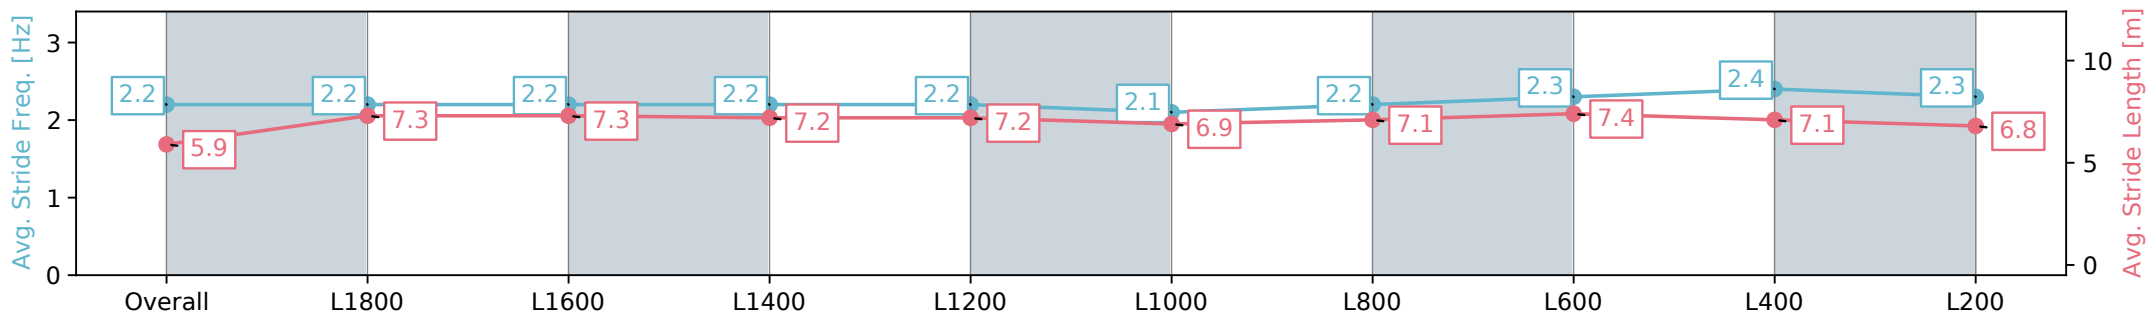

Morphettville Parks SA - Professional

Race 4: AIG Security Handicap - 1950m

21 September 2024 - 2:07PM

Track Rating: Soft 5, Weather: Overcast, Rail Position: True

Section	Overall	L1800	L1600	L1400	L1200	L1000	L800	L600	L400	L200
Section Times	2:02.86 [2] (0:11.77)	1:51.09 [3] (0:12.54)	1:38.55 [3] (0:12.56)	1:25.99 [3] (0:12.54)	1:13.45 [3] (0:12.18)	1:01.27 [2] (0:12.82)	0:48.45 [2] (0:12.42)	0:36.03 [3] (0:11.78)	0:24.25 [2] (0:11.80)	0:12.45 [1] (0:12.45)
Average Speed [km/h]	46.5	58.2	57.5	57.7	60.0	56.3	58.3	62.1	61.5	57.5
Top Speed [km/h]	57.9	59.0	58.3	59.8	60.9	58.7	61.0	63.7	62.3	60.1
Avg. Dist. to Rail [m]	10.5	2.9	2.2	2.8	2.6	2.6	2.3	2.8	4.8	6.8
Avg. Stride Freq. [Hz]	2.2	2.2	2.2	2.2	2.2	2.1	2.2	2.3	2.4	2.3
Avg. Stride Length [m]	5.9	7.3	7.3	7.2	7.2	6.9	7.1	7.4	7.1	6.8