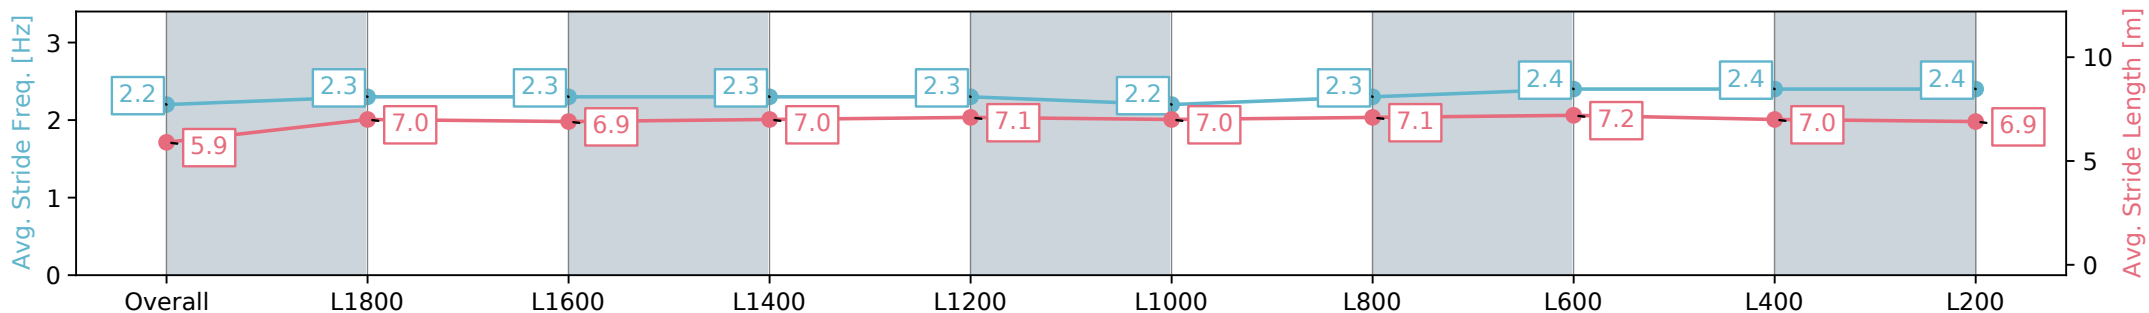

Morphettville Parks SA - Professional

Race 4: AIG Security Handicap - 1950m

21 September 2024 - 2:07PM

Track Rating: Soft 5, Weather: Overcast, Rail Position: True

Section	Overall	L1800	L1600	L1400	L1200	L1000	L800	L600	L400	L200
Section Times	2:02.88 [3] (0:11.63)	1:51.25 [2] (0:12.44)	1:38.81 [2] (0:12.66)	1:26.15 [2] (0:12.63)	1:13.52 [2] (0:12.34)	1:01.18 [3] (0:12.76)	0:48.42 [3] (0:12.28)	0:36.14 [2] (0:11.88)	0:24.26 [3] (0:12.08)	0:12.18 [4] (0:12.18)
Average Speed [km/h]	46.6	58.2	57.1	57.1	58.8	56.6	59.1	62.0	60.3	58.8
Top Speed [km/h]	59.0	59.7	57.7	58.7	59.4	58.8	60.1	64.2	61.7	61.4
Avg. Dist. to Rail [m]	4.2	1.1	1.3	1.8	1.7	2.8	2.9	3.8	7.2	11.5
Avg. Stride Freq. [Hz]	2.2	2.3	2.3	2.3	2.3	2.2	2.3	2.4	2.4	2.4
Avg. Stride Length [m]	5.9	7.0	6.9	7.0	7.1	7.0	7.1	7.2	7.0	6.9