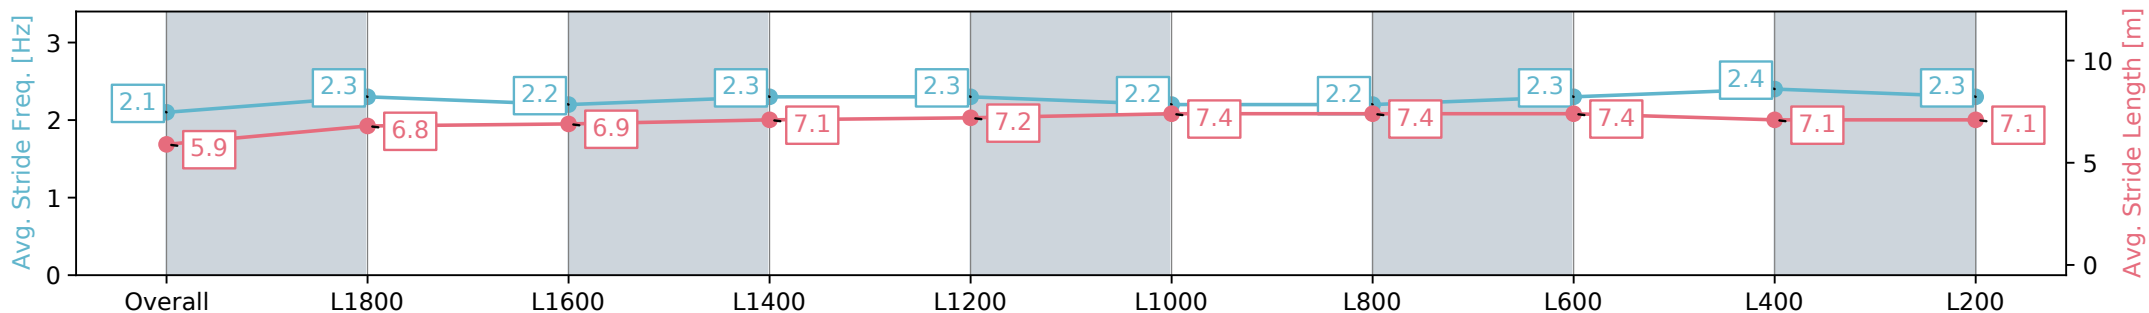

Morphettville Parks SA - Professional

Race 4: AIG Security Handicap - 1950m

21 September 2024 - 2:07PM

Track Rating: Soft 5, Weather: Overcast, Rail Position: True

Section	Overall	L1800	L1600	L1400	L1200	L1000	L800	L600	L400	L200
Section Times	2:03.44 [7] (0:12.03)	1:51.41 [7] (0:12.87)	1:38.54 [8] (0:12.88)	1:25.66 [8] (0:12.43)	1:13.23 [8] (0:12.40)	1:00.83 [8] (0:12.48)	0:48.35 [8] (0:12.23)	0:36.12 [8] (0:11.98)	0:24.14 [8] (0:11.93)	0:12.21 [6] (0:12.21)
Average Speed [km/h]	45.4	56.7	56.2	58.1	58.9	57.8	59.4	61.7	61.1	58.7
Top Speed [km/h]	59.0	57.5	58.9	59.4	61.3	60.4	60.8	62.5	62.4	60.7
Avg. Dist. to Rail [m]	9.4	3.0	2.3	2.6	2.7	3.3	3.1	4.7	7.6	11.4
Avg. Stride Freq. [Hz]	2.1	2.3	2.2	2.3	2.3	2.2	2.2	2.3	2.4	2.3
Avg. Stride Length [m]	5.9	6.8	6.9	7.1	7.2	7.4	7.4	7.4	7.1	7.1

- [] Ranking at each section and finish
- :-:- No data available at this section
- NA No data available

Horse/Jockey Name	DELTA TANGO/Ben Price
Finish Rank	8
Fastest Section Time (Section)	0:11.90 (L600)
Top Speed [km/h] (Section)	61.9 (L600)
Race State	Finished

Morphettville Parks SA - Professional

Race 4: AIG Security Handicap - 1950m

21 September 2024 - 2:07PM

Track Rating: Soft 5, Weather: Overcast, Rail Position: True

Section	Overall	L1800	L1600	L1400	L1200	L1000	L800	L600	L400	L200
Section Times	2:03.55 [8] (0:11.50)	1:52.05 [1] (0:12.36)	1:39.69 [1] (0:12.81)	1:26.88 [1] (0:12.67)	1:14.21 [1] (0:12.08)	1:02.13 [1] (0:12.71)	0:49.42 [1] (0:12.55)	0:36.87 [1] (0:11.90)	0:24.97 [1] (0:12.06)	0:12.91 [3] (0:12.91)
Average Speed [km/h]	47.3	58.7	56.4	56.8	59.8	56.7	57.6	61.1	60.1	55.6
Top Speed [km/h]	59.0	59.9	57.4	58.2	60.5	58.4	60.3	61.9	61.6	58.5
Avg. Dist. to Rail [m]	7.0	1.6	0.5	0.7	0.7	1.1	1.4	1.8	4.0	6.5
Avg. Stride Freq. [Hz]	2.2	2.3	2.2	2.2	2.3	2.2	2.2	2.4	2.4	2.3
Avg. Stride Length [m]	5.9	7.1	7.0	7.1	7.3	7.2	7.3	7.2	7.0	6.8