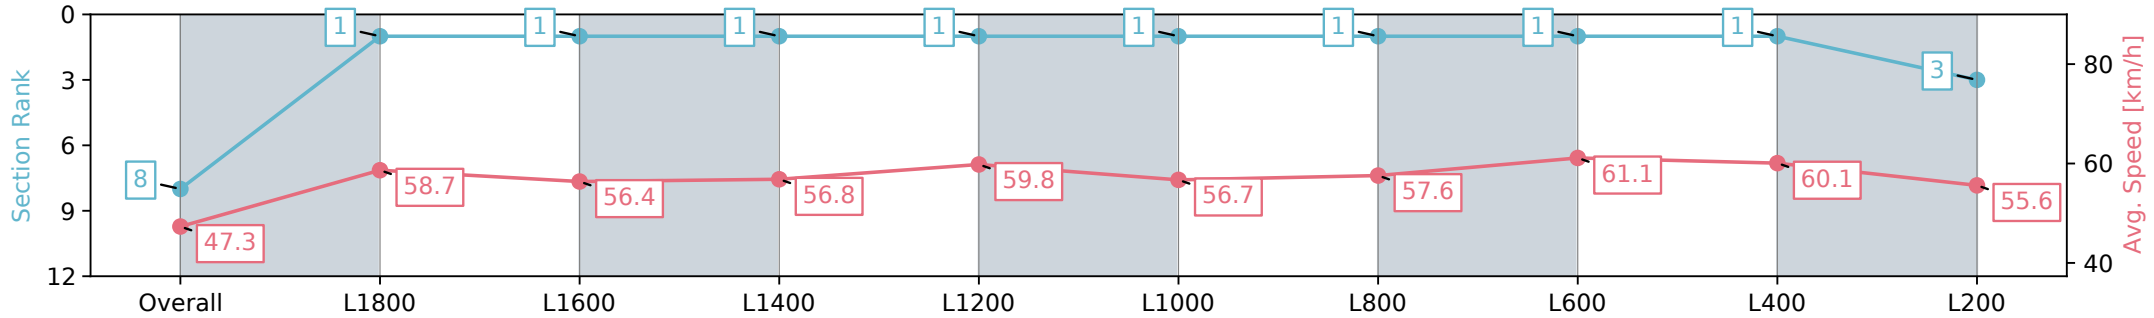

Morphettville Parks SA - Professional

Race 4: AIG Security Handicap - 1950m

21 September 2024 - 2:07PM

Track Rating: Soft 5, Weather: Overcast, Rail Position: True

Section	Overall	L1800	L1600	L1400	L1200	L1000	L800	L600	L400	L200
Section Times	2:03.55 [8] (0:11.50)	1:52.05 [1] (0:12.36)	1:39.69 [1] (0:12.81)	1:26.88 [1] (0:12.67)	1:14.21 [1] (0:12.08)	1:02.13 [1] (0:12.71)	0:49.42 [1] (0:12.55)	0:36.87 [1] (0:11.90)	0:24.97 [1] (0:12.06)	0:12.91 [3] (0:12.91)
Average Speed [km/h]	47.3	58.7	56.4	56.8	59.8	56.7	57.6	61.1	60.1	55.6
Top Speed [km/h]	59.0	59.9	57.4	58.2	60.5	58.4	60.3	61.9	61.6	58.5
Avg. Dist. to Rail [m]	7.0	1.6	0.5	0.7	0.7	1.1	1.4	1.8	4.0	6.5
Avg. Stride Freq. [Hz]	2.2	2.3	2.2	2.2	2.3	2.2	2.2	2.4	2.4	2.3
Avg. Stride Length [m]	5.9	7.1	7.0	7.1	7.3	7.2	7.3	7.2	7.0	6.8

Morphettville Parks SA - Professional

Race 4: AIG Security Handicap - 1950m

21 September 2024 - 2:07PM

Track Rating: Soft 5, Weather: Overcast, Rail Position: True

Section	Overall	L1800	L1600	L1400	L1200	L1000	L800	L600	L400	L200
Section Times	2:04.13 [9] (0:12.25)	1:51.88 [9] (0:12.71)	1:39.17 [9] (0:12.82)	1:26.35 [9] (0:12.48)	1:13.87 [9] (0:12.41)	1:01.46 [9] (0:12.50)	0:48.96 [9] (0:12.20)	0:36.76 [9] (0:12.08)	0:24.68 [9] (0:12.30)	0:12.38 [9] (0:12.38)
Average Speed [km/h]	44.2	56.9	56.2	57.7	58.3	57.8	59.2	60.1	58.9	57.9
Top Speed [km/h]	58.5	57.6	58.3	58.5	60.1	59.8	60.9	60.8	59.9	59.4
Avg. Dist. to Rail [m]	7.4	0.9	0.4	0.7	1.0	1.6	1.4	1.8	3.4	8.6
Avg. Stride Freq. [Hz]	2.0	2.1	2.1	2.1	2.1	2.1	2.1	2.2	2.1	2.1
Avg. Stride Length [m]	6.1	7.3	7.3	7.5	7.5	7.6	7.6	7.7	7.7	7.6