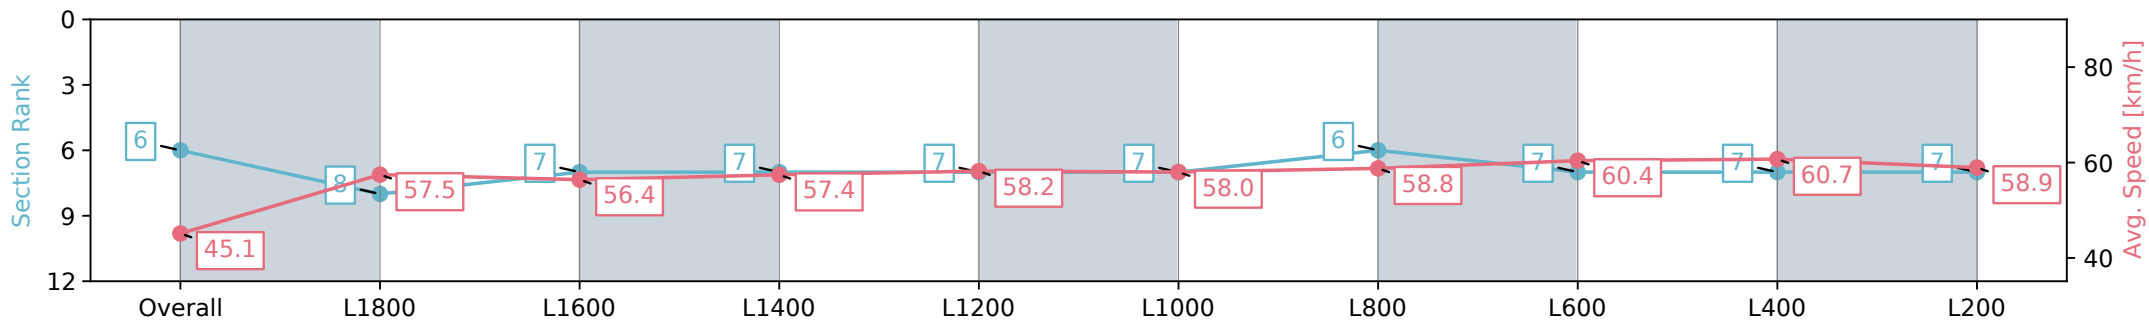

Morphettville Parks SA - Professional

Race 4: AIG Security Handicap - 1950m

21 September 2024 - 2:07PM

Track Rating: Soft 5, Weather: Overcast, Rail Position: True

Section	Overall	L1800	L1600	L1400	L1200	L1000	L800	L600	L400	L200
Section Times	2:03.41 [6] (0:12.03)	1:51.38 [8] (0:12.65)	1:38.73 [7] (0:12.78)	1:25.95 [7] (0:12.56)	1:13.38 [7] (0:12.45)	1:00.93 [7] (0:12.44)	0:48.49 [6] (0:12.32)	0:36.17 [7] (0:12.06)	0:24.11 [7] (0:11.95)	0:12.16 [7] (0:12.16)
Average Speed [km/h]	45.1	57.5	56.4	57.4	58.2	58.0	58.8	60.4	60.7	58.9
Top Speed [km/h]	57.6	58.9	58.1	58.2	59.8	59.5	59.9	60.8	61.0	60.9
Avg. Dist. to Rail [m]	5.1	1.7	1.5	1.7	1.6	2.0	1.8	2.3	3.8	7.4
Avg. Stride Freq. [Hz]	2.1	2.2	2.1	2.1	2.1	2.1	2.1	2.2	2.2	2.2
Avg. Stride Length [m]	6.0	7.1	7.1	7.2	7.2	7.3	7.5	7.4	7.4	7.3