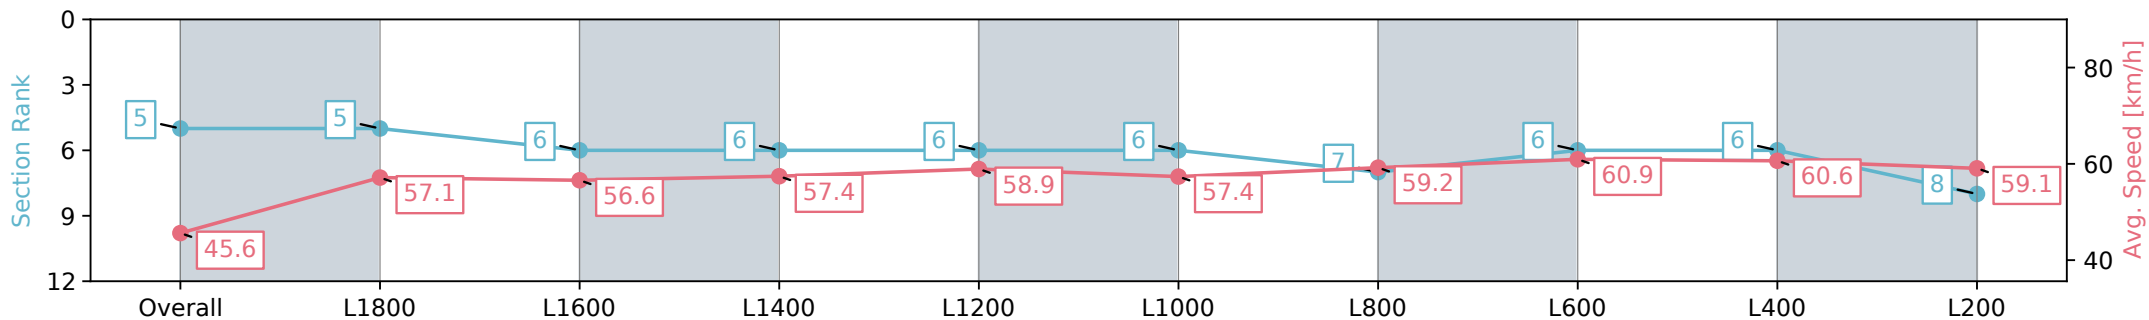

Morphettville Parks SA - Professional

Race 4: AIG Security Handicap - 1950m

21 September 2024 - 2:07PM

Track Rating: Soft 5, Weather: Overcast, Rail Position: True

Section	Overall	L1800	L1600	L1400	L1200	L1000	L800	L600	L400	L200
Section Times	2:03.40 [5] (0:11.93)	1:51.47 [5] (0:12.74)	1:38.73 [6] (0:12.75)	1:25.98 [6] (0:12.56)	1:13.42 [6] (0:12.40)	1:01.02 [6] (0:12.57)	0:48.44 [7] (0:12.26)	0:36.18 [6] (0:12.05)	0:24.13 [6] (0:12.00)	0:12.13 [8] (0:12.13)
Average Speed [km/h]	45.6	57.1	56.6	57.4	58.9	57.4	59.2	60.9	60.6	59.1
Top Speed [km/h]	56.7	58.2	58.4	58.6	60.3	60.1	60.5	61.7	61.3	60.7
Avg. Dist. to Rail [m]	8.9	2.1	1.8	2.5	2.4	2.8	2.8	3.7	6.4	10.2
Avg. Stride Freq. [Hz]	2.2	2.3	2.2	2.2	2.2	2.2	2.2	2.3	2.4	2.3
Avg. Stride Length [m]	5.9	7.1	6.9	6.9	7.1	7.2	7.0	7.3	7.1	7.1