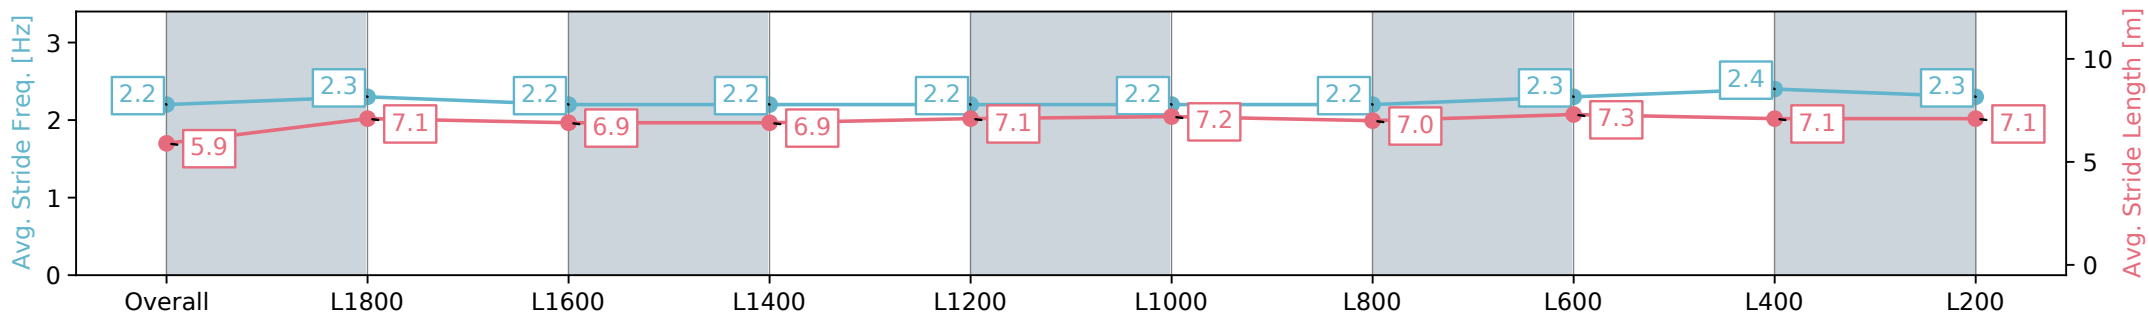

Morphettville Parks SA - Professional

Race 4: AIG Security Handicap - 1950m

21 September 2024 - 2:07PM

Track Rating: Soft 5, Weather: Overcast, Rail Position: True

Section	Overall	L1800	L1600	L1400	L1200	L1000	L800	L600	L400	L200
Section Times	2:03.40 [5] (0:11.93)	1:51.47 [5] (0:12.74)	1:38.73 [6] (0:12.75)	1:25.98 [6] (0:12.56)	1:13.42 [6] (0:12.40)	1:01.02 [6] (0:12.57)	0:48.44 [7] (0:12.26)	0:36.18 [6] (0:12.05)	0:24.13 [6] (0:12.00)	0:12.13 [8] (0:12.13)
Average Speed [km/h]	45.6	57.1	56.6	57.4	58.9	57.4	59.2	60.9	60.6	59.1
Top Speed [km/h]	56.7	58.2	58.4	58.6	60.3	60.1	60.5	61.7	61.3	60.7
Avg. Dist. to Rail [m]	8.9	2.1	1.8	2.5	2.4	2.8	2.8	3.7	6.4	10.2
Avg. Stride Freq. [Hz]	2.2	2.3	2.2	2.2	2.2	2.2	2.2	2.3	2.4	2.3
Avg. Stride Length [m]	5.9	7.1	6.9	6.9	7.1	7.2	7.0	7.3	7.1	7.1

Morphettville Parks SA - Professional

Race 4: AIG Security Handicap - 1950m

21 September 2024 - 2:07PM

Track Rating: Soft 5, Weather: Overcast, Rail Position: True

Section	Overall	L1800	L1600	L1400	L1200	L1000	L800	L600	L400	L200
Section Times	2:03.41 [6] (0:12.03)	1:51.38 [8] (0:12.65)	1:38.73 [7] (0:12.78)	1:25.95 [7] (0:12.56)	1:13.38 [7] (0:12.45)	1:00.93 [7] (0:12.44)	0:48.49 [6] (0:12.32)	0:36.17 [7] (0:12.06)	0:24.11 [7] (0:11.95)	0:12.16 [7] (0:12.16)
Average Speed [km/h]	45.1	57.5	56.4	57.4	58.2	58.0	58.8	60.4	60.7	58.9
Top Speed [km/h]	57.6	58.9	58.1	58.2	59.8	59.5	59.9	60.8	61.0	60.9
Avg. Dist. to Rail [m]	5.1	1.7	1.5	1.7	1.6	2.0	1.8	2.3	3.8	7.4
Avg. Stride Freq. [Hz]	2.1	2.2	2.1	2.1	2.1	2.1	2.1	2.2	2.2	2.2
Avg. Stride Length [m]	6.0	7.1	7.1	7.2	7.2	7.3	7.5	7.4	7.4	7.3