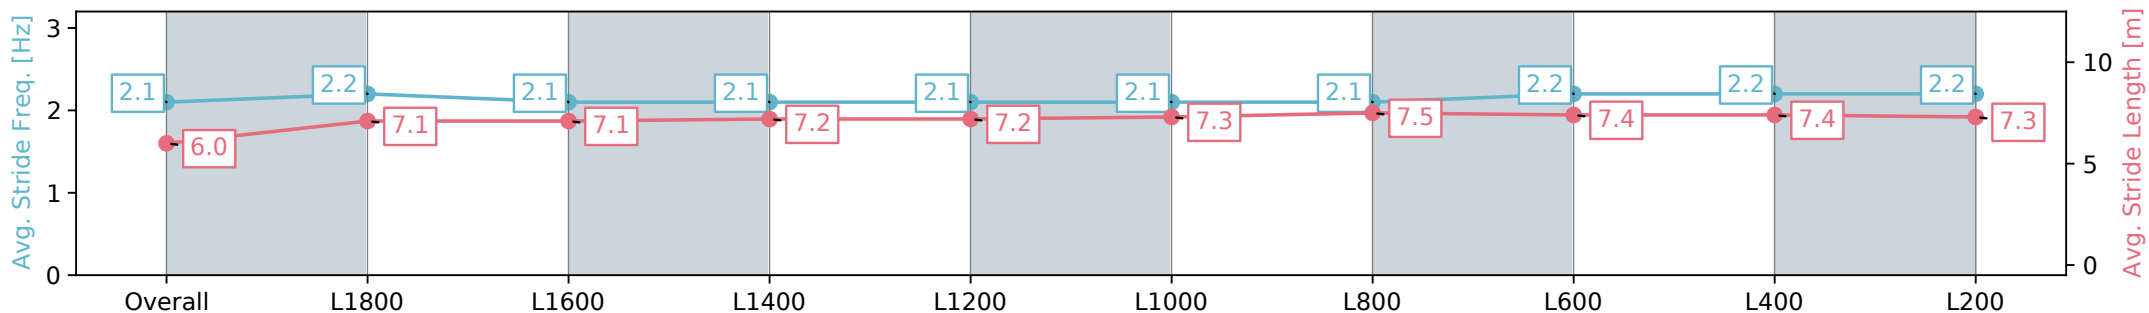

Morphettville Parks SA - Professional

Race 4: AIG Security Handicap - 1950m

21 September 2024 - 2:07PM

Track Rating: Soft 5, Weather: Overcast, Rail Position: True

Section	Overall	L1800	L1600	L1400	L1200	L1000	L800	L600	L400	L200
Section Times	2:03.41 [6] (0:12.03)	1:51.38 [8] (0:12.65)	1:38.73 [7] (0:12.78)	1:25.95 [7] (0:12.56)	1:13.38 [7] (0:12.45)	1:00.93 [7] (0:12.44)	0:48.49 [6] (0:12.32)	0:36.17 [7] (0:12.06)	0:24.11 [7] (0:11.95)	0:12.16 [7] (0:12.16)
Average Speed [km/h]	45.1	57.5	56.4	57.4	58.2	58.0	58.8	60.4	60.7	58.9
Top Speed [km/h]	57.6	58.9	58.1	58.2	59.8	59.5	59.9	60.8	61.0	60.9
Avg. Dist. to Rail [m]	5.1	1.7	1.5	1.7	1.6	2.0	1.8	2.3	3.8	7.4
Avg. Stride Freq. [Hz]	2.1	2.2	2.1	2.1	2.1	2.1	2.1	2.2	2.2	2.2
Avg. Stride Length [m]	6.0	7.1	7.1	7.2	7.2	7.3	7.5	7.4	7.4	7.3

Morphettville Parks SA - Professional

Race 4: AIG Security Handicap - 1950m

21 September 2024 - 2:07PM

Track Rating: Soft 5, Weather: Overcast, Rail Position: True

Section	Overall	L1800	L1600	L1400	L1200	L1000	L800	L600	L400	L200
Section Times	2:03.44 [7] (0:12.03)	1:51.41 [7] (0:12.87)	1:38.54 [8] (0:12.88)	1:25.66 [8] (0:12.43)	1:13.23 [8] (0:12.40)	1:00.83 [8] (0:12.48)	0:48.35 [8] (0:12.23)	0:36.12 [8] (0:11.98)	0:24.14 [8] (0:11.93)	0:12.21 [6] (0:12.21)
Average Speed [km/h]	45.4	56.7	56.2	58.1	58.9	57.8	59.4	61.7	61.1	58.7
Top Speed [km/h]	59.0	57.5	58.9	59.4	61.3	60.4	60.8	62.5	62.4	60.7
Avg. Dist. to Rail [m]	9.4	3.0	2.3	2.6	2.7	3.3	3.1	4.7	7.6	11.4
Avg. Stride Freq. [Hz]	2.1	2.3	2.2	2.3	2.3	2.2	2.2	2.3	2.4	2.3
Avg. Stride Length [m]	5.9	6.8	6.9	7.1	7.2	7.4	7.4	7.4	7.1	7.1