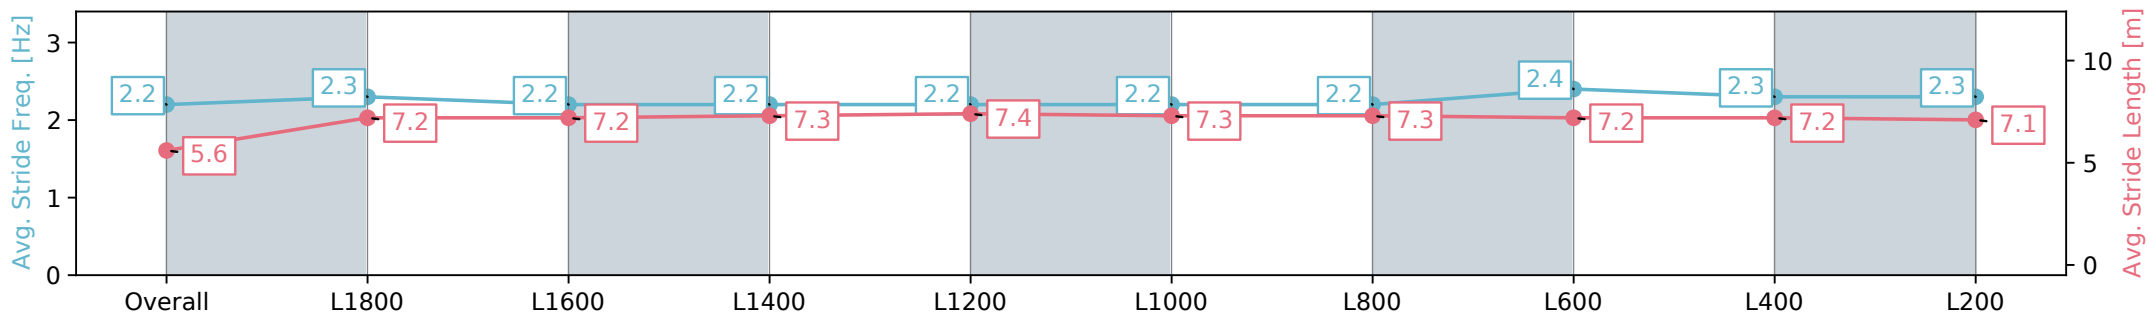

Morphettville Parks SA - Professional

Race 4: AIG Security Handicap - 1950m

21 September 2024 - 2:07PM

Track Rating: Soft 5, Weather: Overcast, Rail Position: True

Section	Overall	L1800	L1600	L1400	L1200	L1000	L800	L600	L400	L200
Section Times	2:03.01 [4] (0:12.02)	1:50.99 [6] (0:12.31)	1:38.68 [4] (0:12.68)	1:26.00 [4] (0:12.64)	1:13.36 [4] (0:12.31)	1:01.05 [4] (0:12.60)	0:48.45 [4] (0:12.33)	0:36.12 [4] (0:11.90)	0:24.22 [4] (0:11.96)	0:12.26 [5] (0:12.26)
Average Speed [km/h]	45.0	58.5	56.8	57.1	58.8	57.2	58.5	61.6	60.7	58.5
Top Speed [km/h]	59.7	60.6	57.8	57.6	59.4	58.9	59.8	62.4	62.2	61.0
Avg. Dist. to Rail [m]	5.4	0.3	1.0	1.2	1.2	1.1	0.9	2.9	5.9	10.1
Avg. Stride Freq. [Hz]	2.2	2.3	2.2	2.2	2.2	2.2	2.2	2.4	2.3	2.3
Avg. Stride Length [m]	5.6	7.2	7.2	7.3	7.4	7.3	7.3	7.2	7.2	7.1

Morphettville Parks SA - Professional

Race 4: AIG Security Handicap - 1950m

21 September 2024 - 2:07PM

Track Rating: Soft 5, Weather: Overcast, Rail Position: True

Section	Overall	L1800	L1600	L1400	L1200	L1000	L800	L600	L400	L200
Section Times	2:03.40 [5] (0:11.93)	1:51.47 [5] (0:12.74)	1:38.73 [6] (0:12.75)	1:25.98 [6] (0:12.56)	1:13.42 [6] (0:12.40)	1:01.02 [6] (0:12.57)	0:48.44 [7] (0:12.26)	0:36.18 [6] (0:12.05)	0:24.13 [6] (0:12.00)	0:12.13 [8] (0:12.13)
Average Speed [km/h]	45.6	57.1	56.6	57.4	58.9	57.4	59.2	60.9	60.6	59.1
Top Speed [km/h]	56.7	58.2	58.4	58.6	60.3	60.1	60.5	61.7	61.3	60.7
Avg. Dist. to Rail [m]	8.9	2.1	1.8	2.5	2.4	2.8	2.8	3.7	6.4	10.2
Avg. Stride Freq. [Hz]	2.2	2.3	2.2	2.2	2.2	2.2	2.2	2.3	2.4	2.3
Avg. Stride Length [m]	5.9	7.1	6.9	6.9	7.1	7.2	7.0	7.3	7.1	7.1