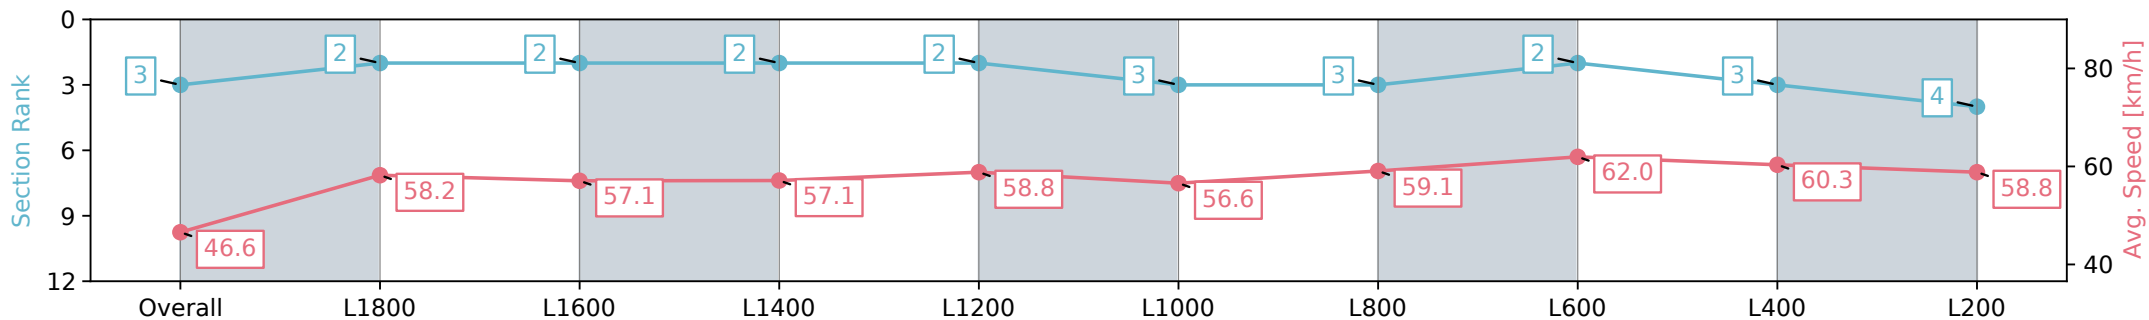

Morphettville Parks SA - Professional

Race 4: AIG Security Handicap - 1950m

21 September 2024 - 2:07PM

Track Rating: Soft 5, Weather: Overcast, Rail Position: True

Section	Overall	L1800	L1600	L1400	L1200	L1000	L800	L600	L400	L200
Section Times	2:02.88 [3] (0:11.63)	1:51.25 [2] (0:12.44)	1:38.81 [2] (0:12.66)	1:26.15 [2] (0:12.63)	1:13.52 [2] (0:12.34)	1:01.18 [3] (0:12.76)	0:48.42 [3] (0:12.28)	0:36.14 [2] (0:11.88)	0:24.26 [3] (0:12.08)	0:12.18 [4] (0:12.18)
Average Speed [km/h]	46.6	58.2	57.1	57.1	58.8	56.6	59.1	62.0	60.3	58.8
Top Speed [km/h]	59.0	59.7	57.7	58.7	59.4	58.8	60.1	64.2	61.7	61.4
Avg. Dist. to Rail [m]	4.2	1.1	1.3	1.8	1.7	2.8	2.9	3.8	7.2	11.5
Avg. Stride Freq. [Hz]	2.2	2.3	2.3	2.3	2.3	2.2	2.3	2.4	2.4	2.4
Avg. Stride Length [m]	5.9	7.0	6.9	7.0	7.1	7.0	7.1	7.2	7.0	6.9