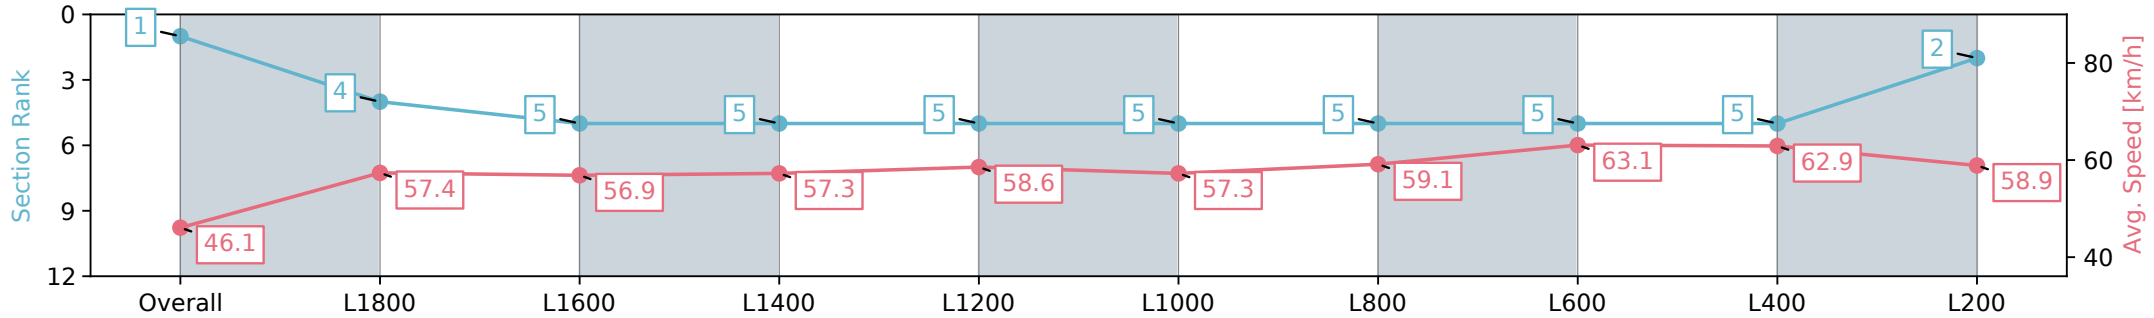

21 September 2024 - 2:07PM

Track Rating: Soft 5, Weather: Overcast, Rail Position: True

Section	Overall	L1800	L1600	L1400	L1200	L1000	L800	L600	L400	L200
Section Times	2:02.63 [1] (0:11.79)	1:50.84 [4] (0:12.65)	1:38.19 [5] (0:12.67)	1:25.52 [5] (0:12.61)	1:12.91 [5] (0:12.45)	1:00.46 [5] (0:12.61)	0:47.85 [5] (0:12.28)	0:35.57 [5] (0:11.77)	0:23.80 [5] (0:11.62)	0:12.18 [2] (0:12.18)
Average Speed [km/h]	46.1	57.4	56.9	57.3	58.6	57.3	59.1	63.1	62.9	58.9
Top Speed [km/h]	57.2	58.4	58.1	58.5	59.2	58.9	61.7	64.5	64.5	62.0
Avg. Dist. to Rail [m]	6.3	1.5	1.0	1.8	2.2	2.4	2.6	5.5	9.0	11.6
Avg. Stride Freq. [Hz]	2.1	2.2	2.2	2.2	2.2	2.2	2.2	2.4	2.5	2.3
Avg. Stride Length [m]	6.1	7.1	7.2	7.0	7.1	7.1	7.3	7.3	7.0	6.9