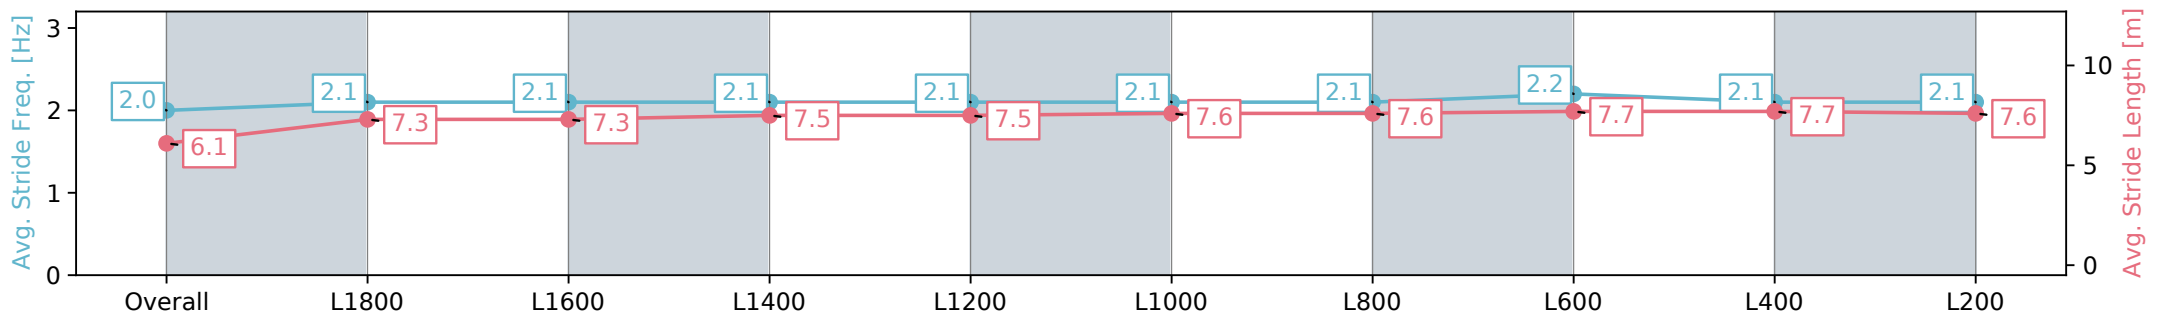

Morphettville Parks SA - Professional

Race 4: AIG Security Handicap - 1950m

21 September 2024 - 2:07PM

Track Rating: Soft 5, Weather: Overcast, Rail Position: True

Section	Overall	L1800	L1600	L1400	L1200	L1000	L800	L600	L400	L200
Section Times	2:04.13 [9] (0:12.25)	1:51.88 [9] (0:12.71)	1:39.17 [9] (0:12.82)	1:26.35 [9] (0:12.48)	1:13.87 [9] (0:12.41)	1:01.46 [9] (0:12.50)	0:48.96 [9] (0:12.20)	0:36.76 [9] (0:12.08)	0:24.68 [9] (0:12.30)	0:12.38 [9] (0:12.38)
Average Speed [km/h]	44.2	56.9	56.2	57.7	58.3	57.8	59.2	60.1	58.9	57.9
Top Speed [km/h]	58.5	57.6	58.3	58.5	60.1	59.8	60.9	60.8	59.9	59.4
Avg. Dist. to Rail [m]	7.4	0.9	0.4	0.7	1.0	1.6	1.4	1.8	3.4	8.6
Avg. Stride Freq. [Hz]	2.0	2.1	2.1	2.1	2.1	2.1	2.1	2.2	2.1	2.1
Avg. Stride Length [m]	6.1	7.3	7.3	7.5	7.5	7.6	7.6	7.7	7.7	7.6