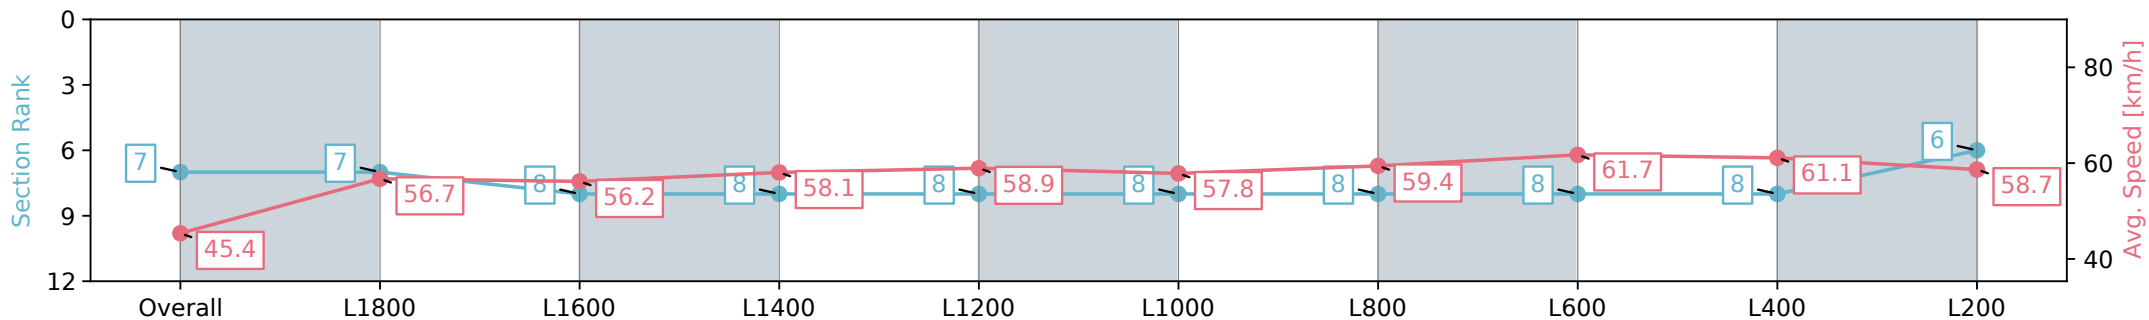

Morphettville Parks SA - Professional

Race 4: AIG Security Handicap - 1950m

21 September 2024 - 2:07PM

Track Rating: Soft 5, Weather: Overcast, Rail Position: True

Section	Overall	L1800	L1600	L1400	L1200	L1000	L800	L600	L400	L200
Section Times	2:03.44 [7] (0:12.03)	1:51.41 [7] (0:12.87)	1:38.54 [8] (0:12.88)	1:25.66 [8] (0:12.43)	1:13.23 [8] (0:12.40)	1:00.83 [8] (0:12.48)	0:48.35 [8] (0:12.23)	0:36.12 [8] (0:11.98)	0:24.14 [8] (0:11.93)	0:12.21 [6] (0:12.21)
Average Speed [km/h]	45.4	56.7	56.2	58.1	58.9	57.8	59.4	61.7	61.1	58.7
Top Speed [km/h]	59.0	57.5	58.9	59.4	61.3	60.4	60.8	62.5	62.4	60.7
Avg. Dist. to Rail [m]	9.4	3.0	2.3	2.6	2.7	3.3	3.1	4.7	7.6	11.4
Avg. Stride Freq. [Hz]	2.1	2.3	2.2	2.3	2.3	2.2	2.2	2.3	2.4	2.3
Avg. Stride Length [m]	5.9	6.8	6.9	7.1	7.2	7.4	7.4	7.4	7.1	7.1