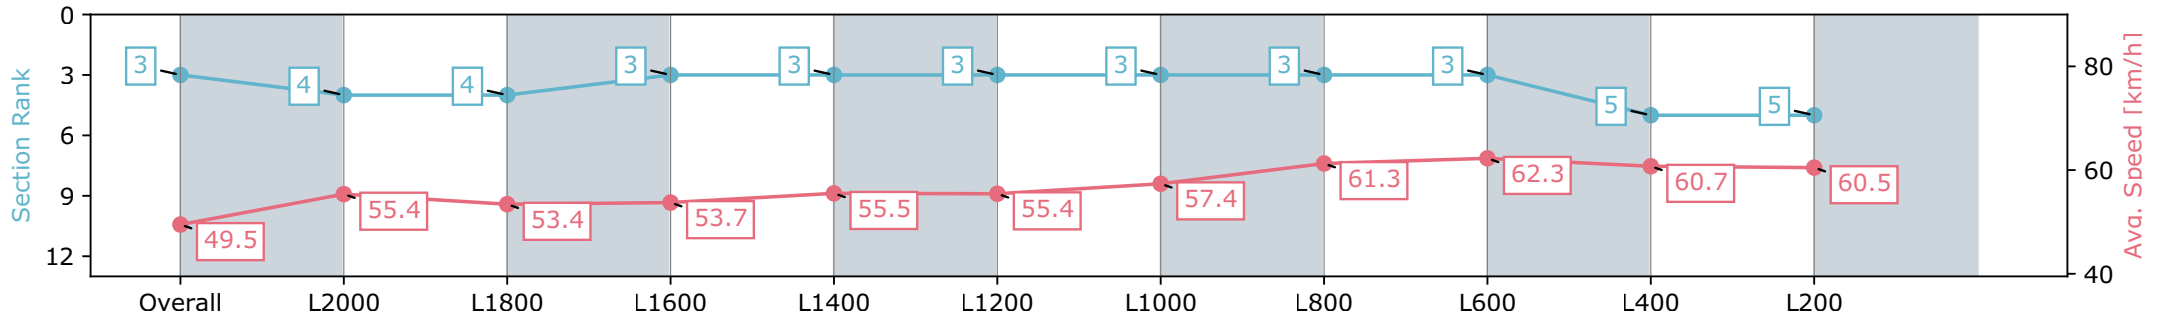

Morphettville Parks SA - Professional

Race 3: Claymore Wines Handicap - 2250m

21 September 2024 - 1:32PM

Track Rating: Soft 5, Weather: Overcast, Rail Position: True

Section	Overall	L2000	L1800	L1600	L1400	L1200	L1000	L800	L600	L400	L200
Section Times	2:24.48 [3] (0:18.27)	2:06.21 [4] (0:13.05)	1:53.16 [4] (0:13.56)	1:39.59 [3] (0:13.42)	1:26.17 [3] (0:13.00)	1:13.17 [3] (0:13.14)	1:00.03 [3] (0:12.57)	0:47.45 [3] (0:11.84)	0:35.61 [3] (0:11.80)	0:23.81 [5] (0:11.97)	0:11.84 [5] (0:11.84)
Average Speed [km/h]	49.5	55.4	53.4	53.7	55.5	55.4	57.4	61.3	62.3	60.7	60.5
Top Speed [km/h]	57.9	56.6	54.6	56.5	56.6	56.5	59.6	62.7	62.9	61.7	61.2
Avg. Dist. to Rail [m]	4.3	1.3	1.0	1.6	1.6	2.0	2.9	2.8	3.6	5.7	9.3
Avg. Stride Freq. [Hz]	2.3	2.2	2.2	2.1	2.1	2.2	2.2	2.2	2.3	2.3	2.3
Avg. Stride Length [m]	6.6	6.9	6.9	6.9	7.1	6.9	7.2	7.4	7.3	7.3	7.4