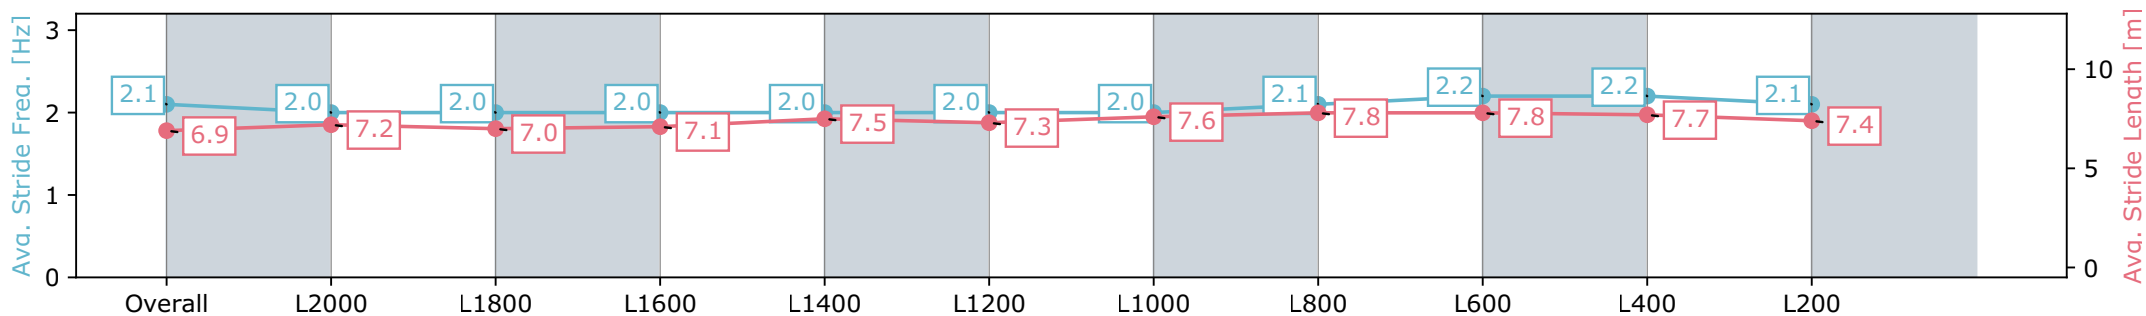

Morphettville Parks SA - Professional

Race 3: Claymore Wines Handicap - 2250m

21 September 2024 - 1:32PM

Track Rating: Soft 5, Weather: Overcast, Rail Position: True

Section	Overall	L2000	L1800	L1600	L1400	L1200	L1000	L800	L600	L400	L200
Section Times	2:25.35 [7] (0:18.49)	2:06.86 [7] (0:13.36)	1:53.50 [8] (0:13.91)	1:39.59 [8] (0:13.54)	1:26.05 [8] (0:12.71)	1:13.34 [8] (0:13.21)	1:00.13 [8] (0:12.60)	0:47.53 [8] (0:11.61)	0:35.92 [8] (0:11.69)	0:24.23 [8] (0:11.87)	0:12.36 [6] (0:12.36)
Average Speed [km/h]	48.7	54.1	52.0	53.2	56.8	54.8	57.2	62.2	62.4	60.8	58.0
Top Speed [km/h]	57.6	56.0	53.3	54.6	58.2	56.0	60.0	63.2	63.2	62.1	60.0
Avg. Dist. to Rail [m]	4.8	1.1	1.0	0.8	1.0	1.0	1.5	1.5	2.4	3.0	4.7
Avg. Stride Freq. [Hz]	2.1	2.0	2.0	2.0	2.0	2.0	2.0	2.1	2.2	2.2	2.1
Avg. Stride Length [m]	6.9	7.2	7.0	7.1	7.5	7.3	7.6	7.8	7.8	7.7	7.4