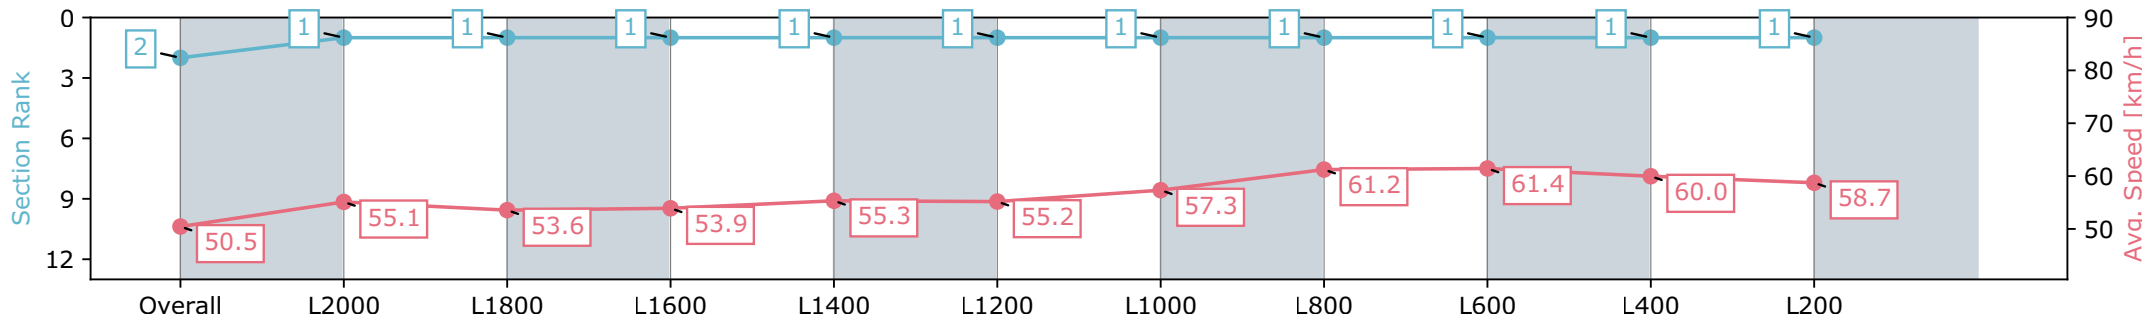

Morphettville Parks SA - Professional

Race 3: Claymore Wines Handicap - 2250m

21 September 2024 - 1:32PM

Track Rating: Soft 5, Weather: Overcast, Rail Position: True

Section	Overall	L2000	L1800	L1600	L1400	L1200	L1000	L800	L600	L400	L200
Section Times	2:24.42 [2] (0:17.85)	2:06.57 [1] (0:13.04)	1:53.53 [1] (0:13.53)	1:40.00 [1] (0:13.37)	1:26.63 [1] (0:13.04)	1:13.59 [1] (0:13.14)	1:00.45 [1] (0:12.56)	0:47.88 [1] (0:11.81)	0:36.07 [1] (0:11.79)	0:24.28 [1] (0:12.07)	0:12.21 [1] (0:12.21)
Average Speed [km/h]	50.5	55.1	53.6	53.9	55.3	55.2	57.3	61.2	61.4	60.0	58.7
Top Speed [km/h]	58.4	56.6	54.4	56.1	55.8	55.8	59.6	62.1	62.1	60.7	59.6
Avg. Dist. to Rail [m]	2.1	0.2	1.0	1.0	1.0	1.2	1.5	1.3	1.4	3.2	6.0
Avg. Stride Freq. [Hz]	2.2	2.1	2.1	2.1	2.1	2.1	2.1	2.2	2.2	2.2	2.2
Avg. Stride Length [m]	6.9	7.3	7.0	7.0	7.2	7.2	7.3	7.5	7.6	7.4	7.3