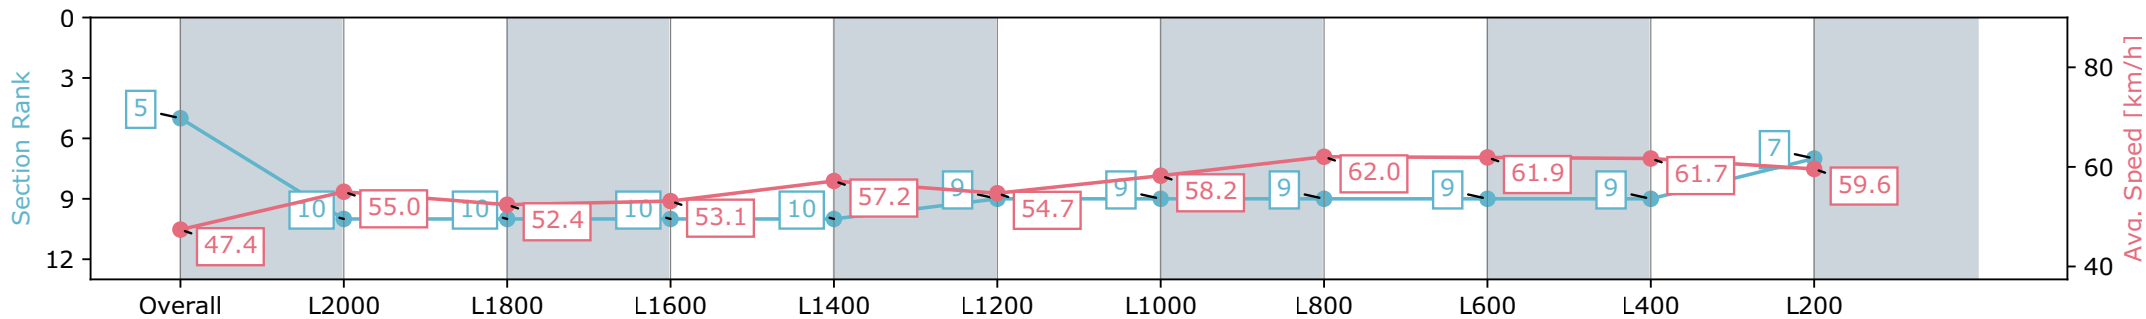

Morphettville Parks SA - Professional

Race 3: Claymore Wines Handicap - 2250m

21 September 2024 - 1:32PM

Track Rating: Soft 5, Weather: Overcast, Rail Position: True

Section	Overall	L2000	L1800	L1600	L1400	L1200	L1000	L800	L600	L400	L200
Section Times	2:25.10 [5] (0:19.07)	2:06.03 [10] (0:13.17)	1:52.86 [10] (0:13.81)	1:39.05 [10] (0:13.59)	1:25.46 [10] (0:12.63)	1:12.83 [9] (0:13.23)	0:59.60 [9] (0:12.40)	0:47.20 [9] (0:11.67)	0:35.53 [9] (0:11.79)	0:23.74 [9] (0:11.69)	0:12.05 [7] (0:12.05)
Average Speed [km/h]	47.4	55.0	52.4	53.1	57.2	54.7	58.2	62.0	61.9	61.7	59.6
Top Speed [km/h]	56.7	56.3	53.9	54.9	58.7	55.8	59.4	63.5	63.2	63.0	61.3
Avg. Dist. to Rail [m]	6.2	1.6	1.0	1.4	1.4	1.4	2.3	2.2	2.3	1.7	1.6
Avg. Stride Freq. [Hz]	2.2	2.3	2.2	2.2	2.3	2.2	2.3	2.4	2.4	2.4	2.4
Avg. Stride Length [m]	6.3	6.8	6.6	6.6	6.7	6.7	7.0	7.1	7.2	7.1	7.0