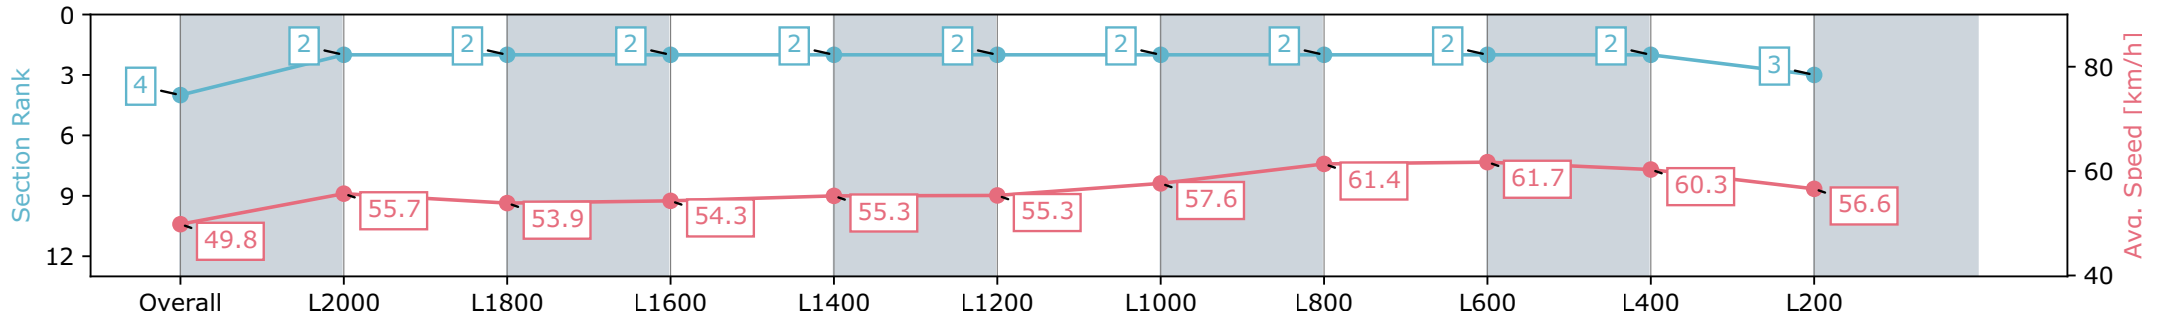

Morphettville Parks SA - Professional

Race 3: Claymore Wines Handicap - 2250m

21 September 2024 - 1:32PM

Track Rating: Soft 5, Weather: Overcast, Rail Position: True

Section	Overall	L2000	L1800	L1600	L1400	L1200	L1000	L800	L600	L400	L200
Section Times	2:25.05 [4] (0:18.09)	2:06.96 [2] (0:12.97)	1:53.99 [2] (0:13.49)	1:40.50 [2] (0:13.31)	1:27.19 [2] (0:13.04)	1:14.15 [2] (0:13.23)	1:00.92 [2] (0:12.55)	0:48.37 [2] (0:11.83)	0:36.54 [2] (0:11.86)	0:24.68 [2] (0:12.02)	0:12.66 [3] (0:12.66)
Average Speed [km/h]	49.8	55.7	53.9	54.3	55.3	55.3	57.6	61.4	61.7	60.3	56.6
Top Speed [km/h]	57.5	56.9	54.5	55.6	55.6	56.0	60.1	62.8	62.8	61.8	58.0
Avg. Dist. to Rail [m]	2.6	0.9	1.8	1.8	1.9	3.0	3.7	3.5	3.0	4.0	7.2
Avg. Stride Freq. [Hz]	2.3	2.2	2.2	2.2	2.2	2.2	2.2	2.3	2.4	2.4	2.3
Avg. Stride Length [m]	6.6	7.0	6.9	7.0	7.0	7.1	7.3	7.5	7.2	7.0	6.9