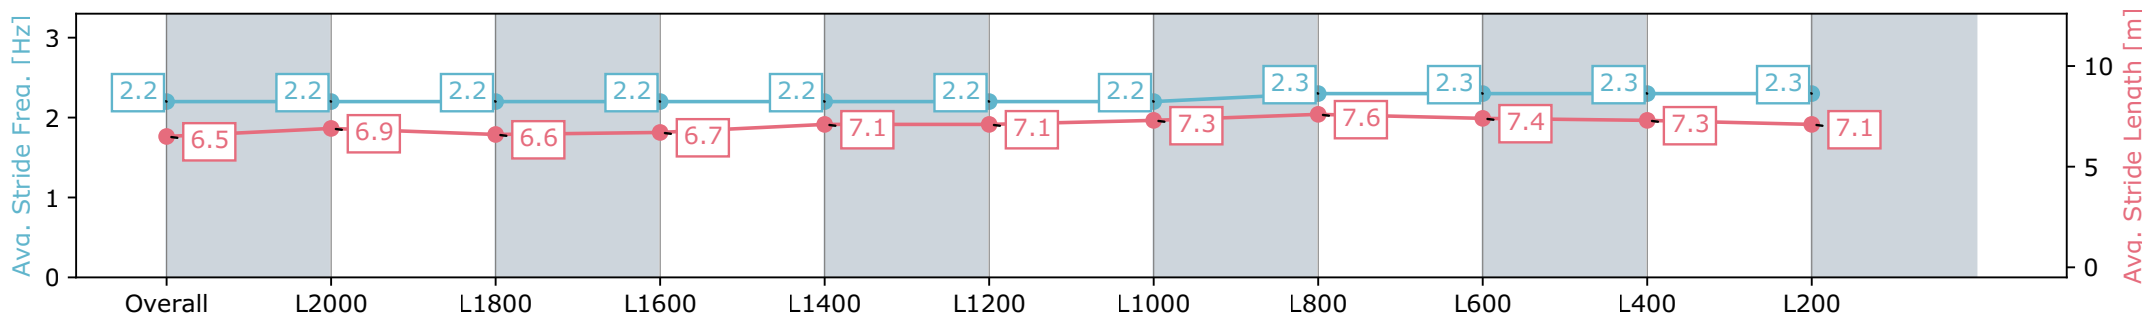

Morphettville Parks SA - Professional

Race 3: Claymore Wines Handicap - 2250m

21 September 2024 - 1:32PM

Track Rating: Soft 5, Weather: Overcast, Rail Position: True

Section	Overall	L2000	L1800	L1600	L1400	L1200	L1000	L800	L600	L400	L200
Section Times	2:25.59 [8] (0:18.96)	2:06.63 [9] (0:13.25)	1:53.38 [9] (0:13.74)	1:39.64 [9] (0:13.66)	1:25.98 [9] (0:12.70)	1:13.28 [10] (0:13.22)	1:00.06 [10] (0:12.45)	0:47.61 [10] (0:11.70)	0:35.91 [10] (0:11.94)	0:23.97 [10] (0:11.92)	0:12.05 [10] (0:12.05)
Average Speed [km/h]	47.6	54.7	52.9	53.0	56.8	55.2	58.1	61.8	61.6	60.8	59.5
Top Speed [km/h]	57.1	56.2	54.2	54.5	58.6	55.8	59.8	62.8	62.4	61.8	61.5
Avg. Dist. to Rail [m]	3.9	1.7	2.1	2.2	2.3	2.6	3.2	2.9	3.5	3.9	6.2
Avg. Stride Freq. [Hz]	2.2	2.2	2.2	2.2	2.2	2.2	2.2	2.3	2.3	2.3	2.3
Avg. Stride Length [m]	6.5	6.9	6.6	6.7	7.1	7.1	7.3	7.6	7.4	7.3	7.1