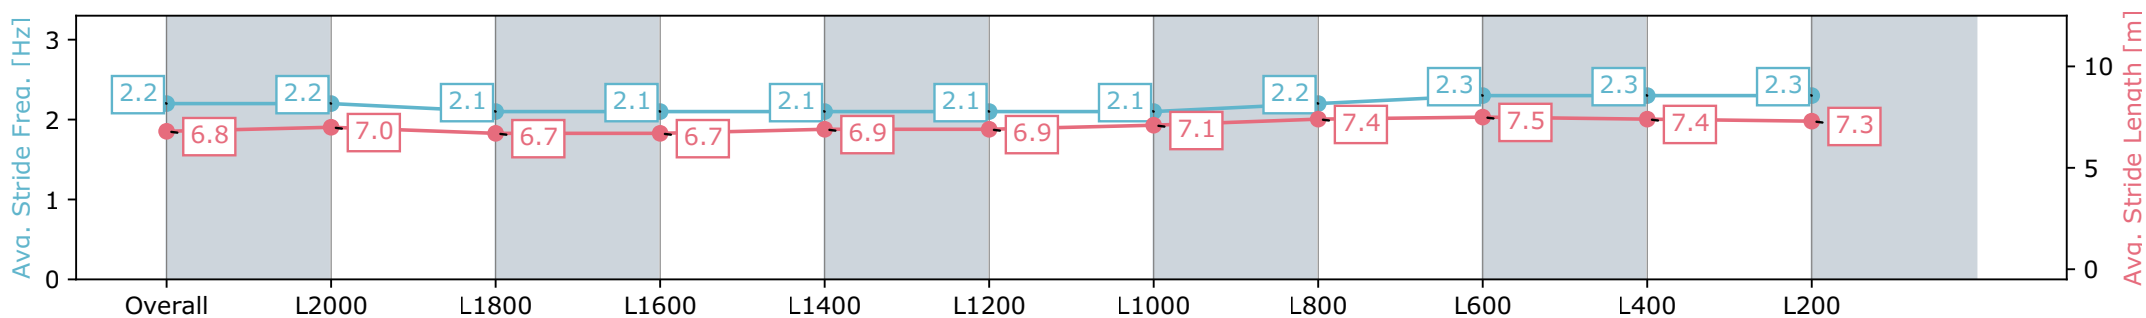

21 September 2024 - 1:32PM

Track Rating: Soft 5, Weather: Overcast, Rail Position: True

Section	Overall	L2000	L1800	L1600	L1400	L1200	L1000	L800	L600	L400	L200
Section Times	2:24.34 [1] (0:18.11)	2:06.23 [3] (0:13.18)	1:53.05 [3] (0:13.65)	1:39.40 [4] (0:13.44)	1:25.96 [4] (0:12.96)	1:13.00 [4] (0:13.20)	0:59.80 [4] (0:12.60)	0:47.20 [4] (0:11.76)	0:35.44 [4] (0:11.73)	0:23.71 [4] (0:11.75)	0:11.96 [2] (0:11.96)
Average Speed [km/h]	49.7	54.6	52.8	53.8	55.6	54.9	57.2	61.4	62.4	61.7	59.9
Top Speed [km/h]	57.3	56.8	54.2	56.4	56.5	56.0	59.9	62.3	62.8	62.4	61.3
Avg. Dist. to Rail [m]	0.9	0.2	0.5	1.0	0.9	1.1	1.8	1.8	2.7	4.4	7.0
Avg. Stride Freq. [Hz]	2.2	2.2	2.1	2.1	2.1	2.1	2.1	2.2	2.3	2.3	2.3
Avg. Stride Length [m]	6.8	7.0	6.7	6.7	6.9	6.9	7.1	7.4	7.5	7.4	7.3