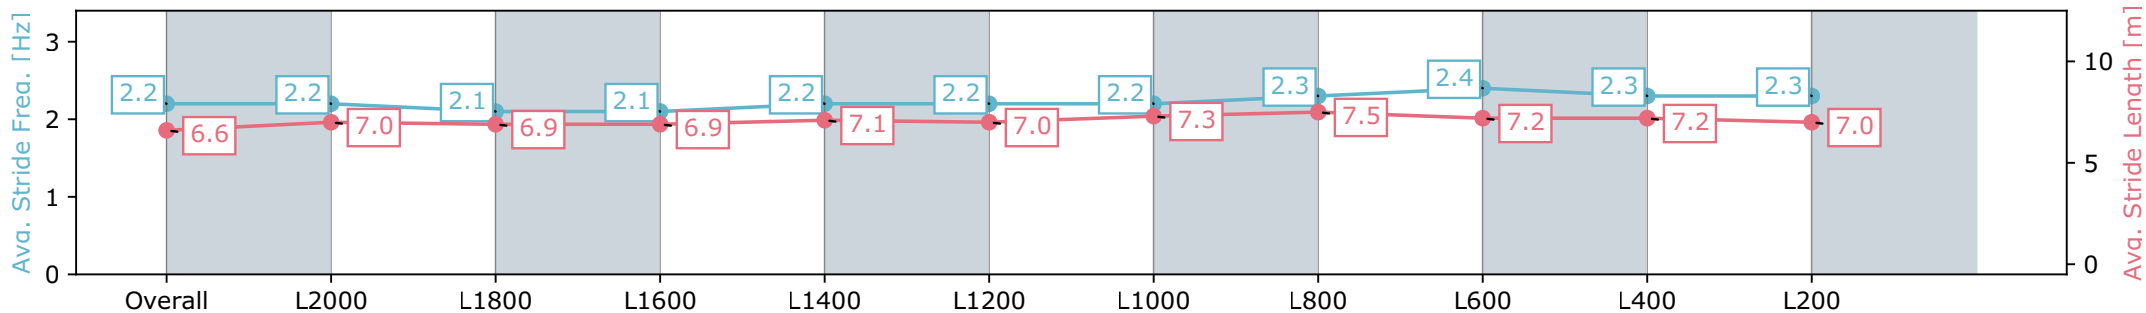

Morphettville Parks SA - Professional

Race 3: Claymore Wines Handicap - 2250m

21 September 2024 - 1:32PM

Track Rating: Soft 5, Weather: Overcast, Rail Position: True

Section	Overall	L2000	L1800	L1600	L1400	L1200	L1000	L800	L600	L400	L200
Section Times	2:25.18 [6] (0:18.28)	2:06.89 [5] (0:13.18)	1:53.71 [6] (0:13.62)	1:40.09 [5] (0:13.46)	1:26.63 [5] (0:12.85)	1:13.78 [5] (0:13.21)	1:00.57 [5] (0:12.54)	0:48.03 [5] (0:11.77)	0:36.26 [5] (0:11.71)	0:24.55 [3] (0:11.97)	0:12.58 [4] (0:12.57)
Average Speed [km/h]	49.2	54.6	52.9	53.5	56.1	54.9	57.6	61.4	61.8	60.3	57.0
Top Speed [km/h]	57.0	56.0	53.3	56.0	56.8	56.4	60.8	62.0	62.5	61.1	58.8
Avg. Dist. to Rail [m]	1.9	0.2	0.2	0.6	0.7	1.4	2.4	1.9	1.2	1.9	2.2
Avg. Stride Freq. [Hz]	2.2	2.2	2.1	2.1	2.2	2.2	2.2	2.3	2.4	2.3	2.3
Avg. Stride Length [m]	6.6	7.0	6.9	6.9	7.1	7.0	7.3	7.5	7.2	7.2	7.0