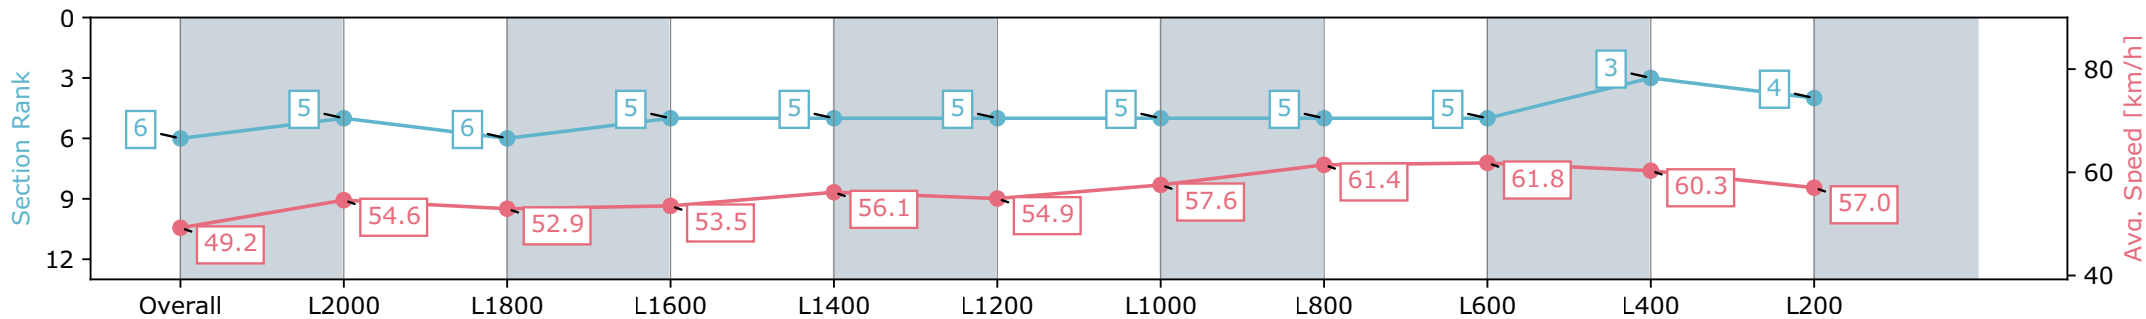

Morphettville Parks SA - Professional

Race 3: Claymore Wines Handicap - 2250m

21 September 2024 - 1:32PM

Track Rating: Soft 5, Weather: Overcast, Rail Position: True

Section	Overall	L2000	L1800	L1600	L1400	L1200	L1000	L800	L600	L400	L200
Section Times	2:25.18 [6] (0:18.28)	2:06.89 [5] (0:13.18)	1:53.71 [6] (0:13.62)	1:40.09 [5] (0:13.46)	1:26.63 [5] (0:12.85)	1:13.78 [5] (0:13.21)	1:00.57 [5] (0:12.54)	0:48.03 [5] (0:11.77)	0:36.26 [5] (0:11.71)	0:24.55 [3] (0:11.97)	0:12.58 [4] (0:12.57)
Average Speed [km/h]	49.2	54.6	52.9	53.5	56.1	54.9	57.6	61.4	61.8	60.3	57.0
Top Speed [km/h]	57.0	56.0	53.3	56.0	56.8	56.4	60.8	62.0	62.5	61.1	58.8
Avg. Dist. to Rail [m]	1.9	0.2	0.2	0.6	0.7	1.4	2.4	1.9	1.2	1.9	2.2
Avg. Stride Freq. [Hz]	2.2	2.2	2.1	2.1	2.2	2.2	2.2	2.3	2.4	2.3	2.3
Avg. Stride Length [m]	6.6	7.0	6.9	6.9	7.1	7.0	7.3	7.5	7.2	7.2	7.0