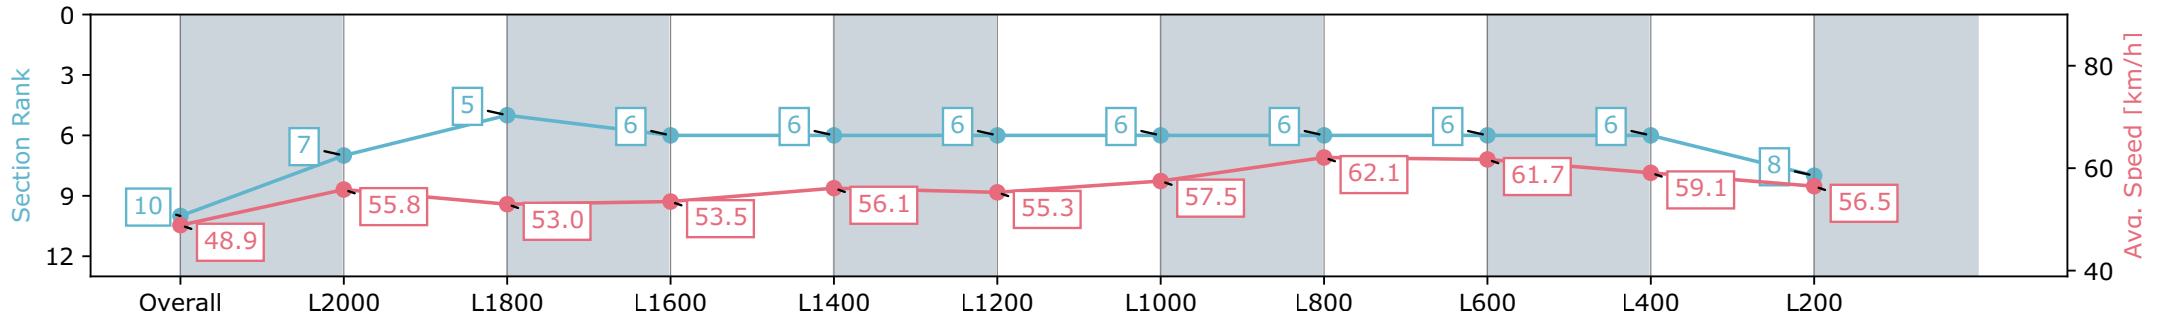

Morphettville Parks SA - Professional

Race 3: Claymore Wines Handicap - 2250m

21 September 2024 - 1:32PM

Track Rating: Soft 5, Weather: Overcast, Rail Position: True

Section	Overall	L2000	L1800	L1600	L1400	L1200	L1000	L800	L600	L400	L200
Section Times	2:26.02 [10] (0:18.49)	2:07.53 [7] (0:12.95)	1:54.58 [5] (0:13.71)	1:40.87 [6] (0:13.53)	1:27.34 [6] (0:12.84)	1:14.50 [6] (0:13.20)	1:01.30 [6] (0:12.56)	0:48.73 [6] (0:11.73)	0:37.00 [6] (0:12.00)	0:25.00 [6] (0:12.28)	0:12.71 [8] (0:12.71)
Average Speed [km/h]	48.9	55.8	53.0	53.5	56.1	55.3	57.5	62.1	61.7	59.1	56.5
Top Speed [km/h]	57.1	56.9	54.5	56.1	57.0	56.2	60.5	63.3	63.1	60.0	58.4
Avg. Dist. to Rail [m]	5.6	1.8	1.6	1.7	1.6	2.5	3.7	4.1	4.8	5.2	7.7
Avg. Stride Freq. [Hz]	2.2	2.1	2.1	2.0	2.1	2.1	2.1	2.2	2.2	2.2	2.2
Avg. Stride Length [m]	6.7	7.3	7.1	7.1	7.4	7.3	7.5	7.8	7.6	7.4	7.3

[] Ranking at each section and finish
 -:-:- No data available at this section
 NA No data available