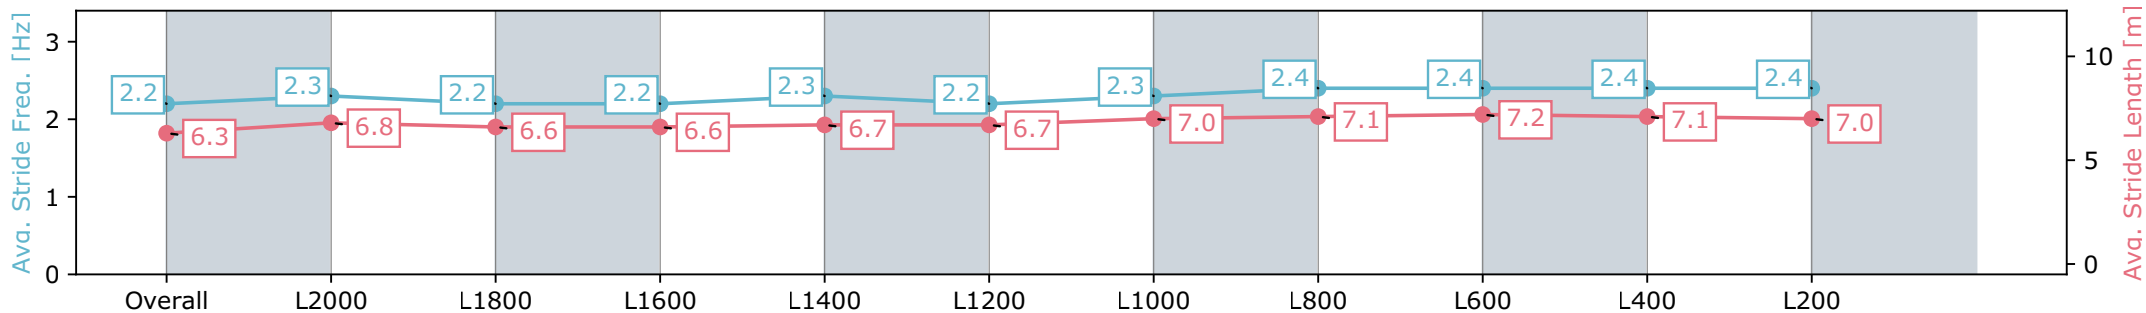

Morphettville Parks SA - Professional

Race 3: Claymore Wines Handicap - 2250m

21 September 2024 - 1:32PM

Track Rating: Soft 5, Weather: Overcast, Rail Position: True

Section	Overall	L2000	L1800	L1600	L1400	L1200	L1000	L800	L600	L400	L200
Section Times	2:25.10 [5] (0:19.07)	2:06.03 [10] (0:13.17)	1:52.86 [10] (0:13.81)	1:39.05 [10] (0:13.59)	1:25.46 [10] (0:12.63)	1:12.83 [9] (0:13.23)	0:59.60 [9] (0:12.40)	0:47.20 [9] (0:11.67)	0:35.53 [9] (0:11.79)	0:23.74 [9] (0:11.69)	0:12.05 [7] (0:12.05)
Average Speed [km/h]	47.4	55.0	52.4	53.1	57.2	54.7	58.2	62.0	61.9	61.7	59.6
Top Speed [km/h]	56.7	56.3	53.9	54.9	58.7	55.8	59.4	63.5	63.2	63.0	61.3
Avg. Dist. to Rail [m]	6.2	1.6	1.0	1.4	1.4	1.4	2.3	2.2	2.3	1.7	1.6
Avg. Stride Freq. [Hz]	2.2	2.3	2.2	2.2	2.3	2.2	2.3	2.4	2.4	2.4	2.4
Avg. Stride Length [m]	6.3	6.8	6.6	6.6	6.7	6.7	7.0	7.1	7.2	7.1	7.0