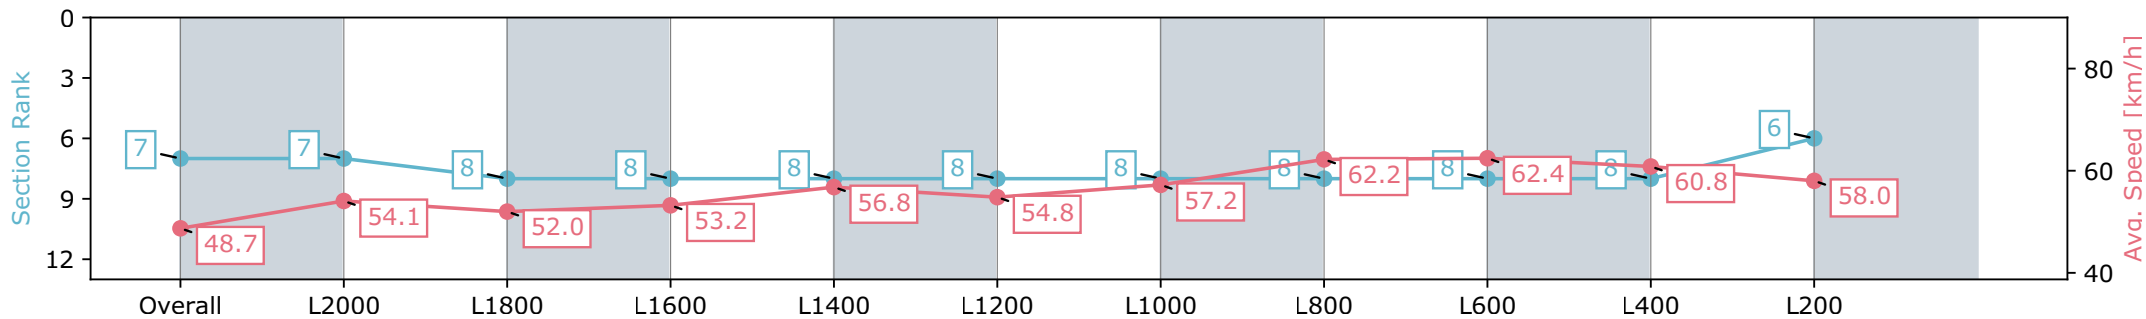

Morphettville Parks SA - Professional

Race 3: Claymore Wines Handicap - 2250m

21 September 2024 - 1:32PM

Track Rating: Soft 5, Weather: Overcast, Rail Position: True

Section	Overall	L2000	L1800	L1600	L1400	L1200	L1000	L800	L600	L400	L200
Section Times	2:25.35 [7] (0:18.49)	2:06.86 [7] (0:13.36)	1:53.50 [8] (0:13.91)	1:39.59 [8] (0:13.54)	1:26.05 [8] (0:12.71)	1:13.34 [8] (0:13.21)	1:00.13 [8] (0:12.60)	0:47.53 [8] (0:11.61)	0:35.92 [8] (0:11.69)	0:24.23 [8] (0:11.87)	0:12.36 [6] (0:12.36)
Average Speed [km/h]	48.7	54.1	52.0	53.2	56.8	54.8	57.2	62.2	62.4	60.8	58.0
Top Speed [km/h]	57.6	56.0	53.3	54.6	58.2	56.0	60.0	63.2	63.2	62.1	60.0
Avg. Dist. to Rail [m]	4.8	1.1	1.0	0.8	1.0	1.0	1.5	1.5	2.4	3.0	4.7
Avg. Stride Freq. [Hz]	2.1	2.0	2.0	2.0	2.0	2.0	2.0	2.1	2.2	2.2	2.1
Avg. Stride Length [m]	6.9	7.2	7.0	7.1	7.5	7.3	7.6	7.8	7.8	7.7	7.4