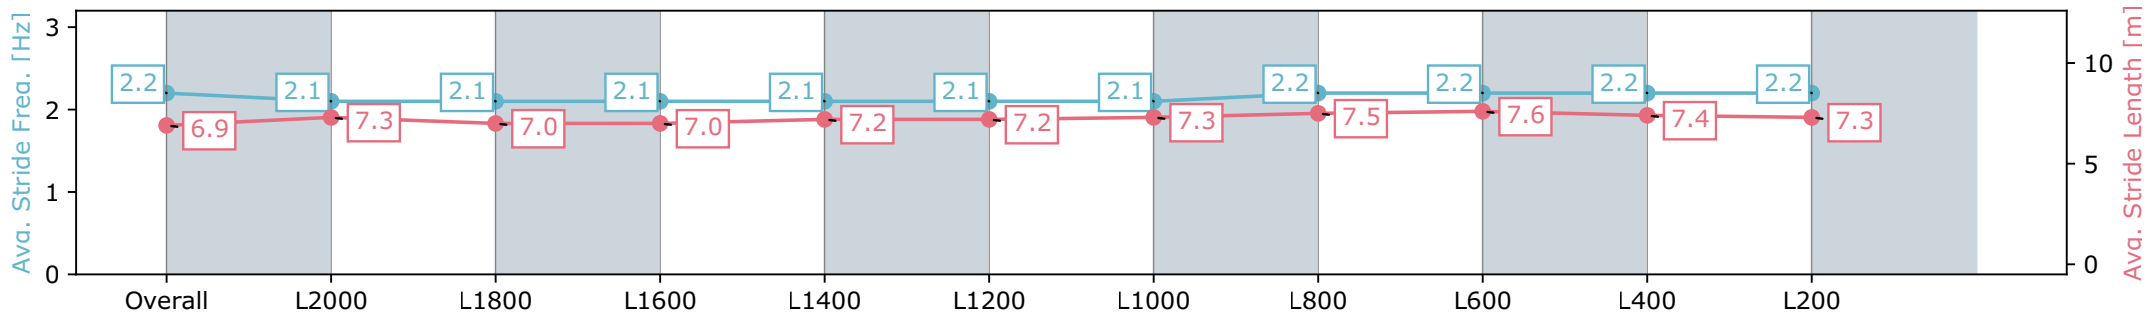

Morphettville Parks SA - Professional

Race 3: Claymore Wines Handicap - 2250m

21 September 2024 - 1:32PM

Track Rating: Soft 5, Weather: Overcast, Rail Position: True

Section	Overall	L2000	L1800	L1600	L1400	L1200	L1000	L800	L600	L400	L200
Section Times	2:24.42 [2] (0:17.85)	2:06.57 [1] (0:13.04)	1:53.53 [1] (0:13.53)	1:40.00 [1] (0:13.37)	1:26.63 [1] (0:13.04)	1:13.59 [1] (0:13.14)	1:00.45 [1] (0:12.56)	0:47.88 [1] (0:11.81)	0:36.07 [1] (0:11.79)	0:24.28 [1] (0:12.07)	0:12.21 [1] (0:12.21)
Average Speed [km/h]	50.5	55.1	53.6	53.9	55.3	55.2	57.3	61.2	61.4	60.0	58.7
Top Speed [km/h]	58.4	56.6	54.4	56.1	55.8	55.8	59.6	62.1	62.1	60.7	59.6
Avg. Dist. to Rail [m]	2.1	0.2	1.0	1.0	1.0	1.2	1.5	1.3	1.4	3.2	6.0
Avg. Stride Freq. [Hz]	2.2	2.1	2.1	2.1	2.1	2.1	2.1	2.2	2.2	2.2	2.2
Avg. Stride Length [m]	6.9	7.3	7.0	7.0	7.2	7.2	7.3	7.5	7.6	7.4	7.3