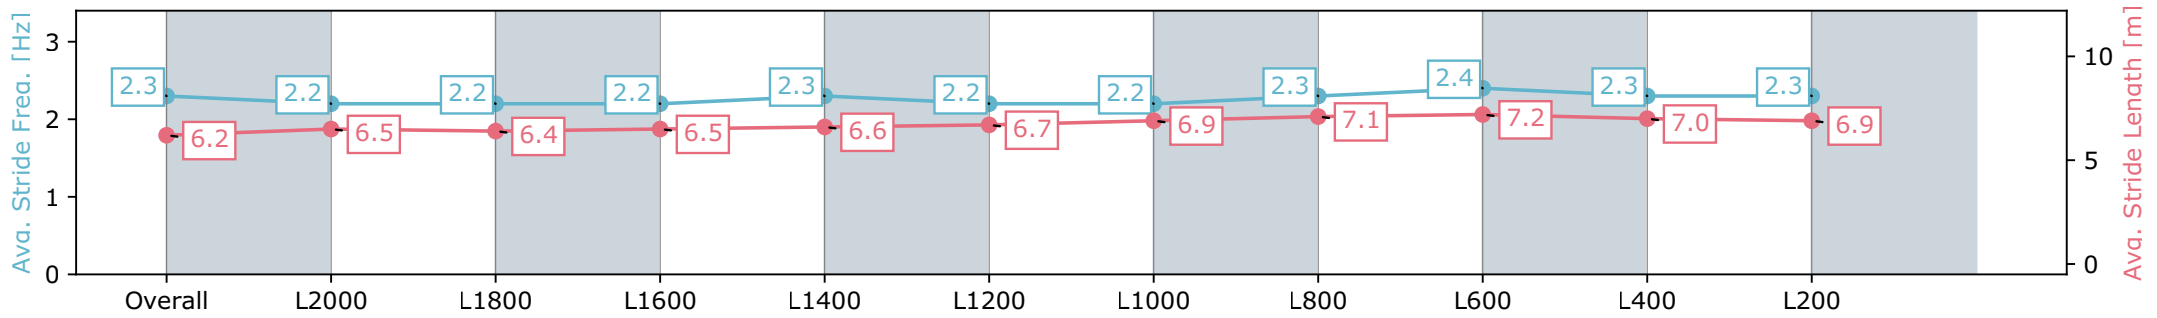

Morphettville Parks SA - Professional

Race 3: Claymore Wines Handicap - 2250m

21 September 2024 - 1:32PM

Track Rating: Soft 5, Weather: Overcast, Rail Position: True

Section	Overall	L2000	L1800	L1600	L1400	L1200	L1000	L800	L600	L400	L200
Section Times	2:25.80 [9] (0:18.48)	2:07.32 [6] (0:13.21)	1:54.11 [7] (0:13.83)	1:40.28 [7] (0:13.61)	1:26.67 [7] (0:12.78)	1:13.89 [7] (0:13.12)	1:00.77 [7] (0:12.56)	0:48.21 [7] (0:11.60)	0:36.61 [7] (0:11.89)	0:24.72 [7] (0:12.30)	0:12.42 [9] (0:12.42)
Average Speed [km/h]	48.7	55.1	52.7	53.1	56.4	55.7	57.5	62.7	62.4	59.3	57.6
Top Speed [km/h]	56.5	56.8	54.2	55.0	57.5	55.9	60.0	63.7	63.9	60.6	59.1
Avg. Dist. to Rail [m]	5.1	2.4	2.5	2.2	2.1	2.4	3.1	3.4	5.3	6.7	9.4
Avg. Stride Freq. [Hz]	2.3	2.2	2.2	2.2	2.3	2.2	2.2	2.3	2.4	2.3	2.3
Avg. Stride Length [m]	6.2	6.5	6.4	6.5	6.6	6.7	6.9	7.1	7.2	7.0	6.9

[] Ranking at each section and finish
 -:-:- No data available at this section
 NA No data available

Horse/Jockey Name	WHISPERING PHARAOH/Todd Pannell
Finish Rank	10
Fastest Section Time (Section)	0:11.73 (L600)
Top Speed [km/h] (Section)	63.3 (L1000)
Race State	Finished