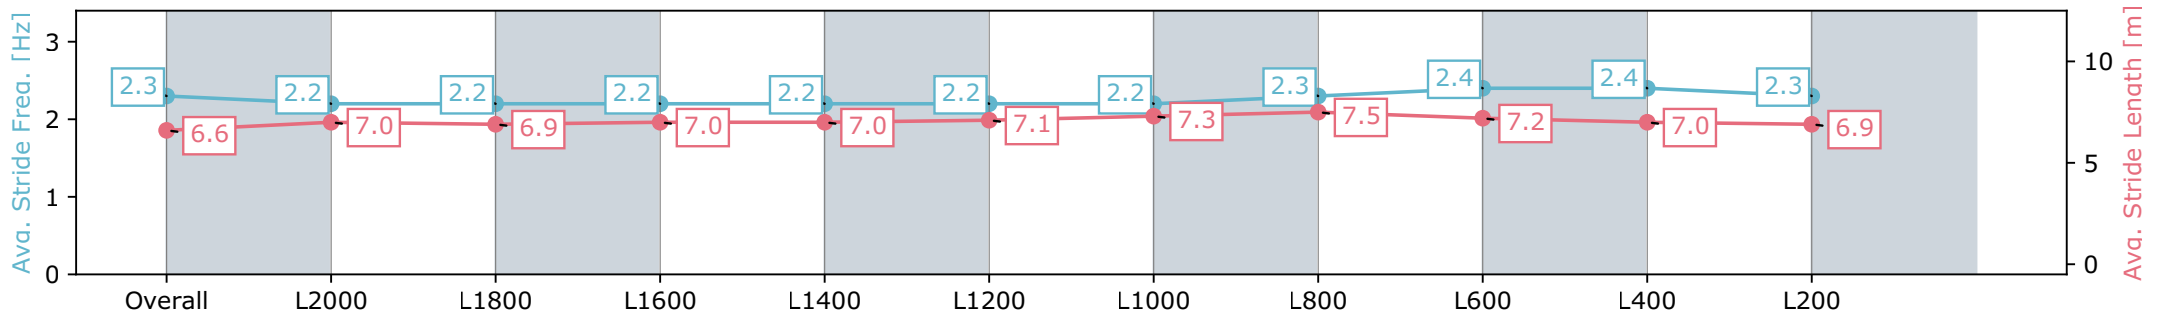

Morphettville Parks SA - Professional

Race 3: Claymore Wines Handicap - 2250m

21 September 2024 - 1:32PM

Track Rating: Soft 5, Weather: Overcast, Rail Position: True

Section	Overall	L2000	L1800	L1600	L1400	L1200	L1000	L800	L600	L400	L200
Section Times	2:25.05 [4] (0:18.09)	2:06.96 [2] (0:12.97)	1:53.99 [2] (0:13.49)	1:40.50 [2] (0:13.31)	1:27.19 [2] (0:13.04)	1:14.15 [2] (0:13.23)	1:00.92 [2] (0:12.55)	0:48.37 [2] (0:11.83)	0:36.54 [2] (0:11.86)	0:24.68 [2] (0:12.02)	0:12.66 [3] (0:12.66)
Average Speed [km/h]	49.8	55.7	53.9	54.3	55.3	55.3	57.6	61.4	61.7	60.3	56.6
Top Speed [km/h]	57.5	56.9	54.5	55.6	55.6	56.0	60.1	62.8	62.8	61.8	58.0
Avg. Dist. to Rail [m]	2.6	0.9	1.8	1.8	1.9	3.0	3.7	3.5	3.0	4.0	7.2
Avg. Stride Freq. [Hz]	2.3	2.2	2.2	2.2	2.2	2.2	2.2	2.3	2.4	2.4	2.3
Avg. Stride Length [m]	6.6	7.0	6.9	7.0	7.0	7.1	7.3	7.5	7.2	7.0	6.9