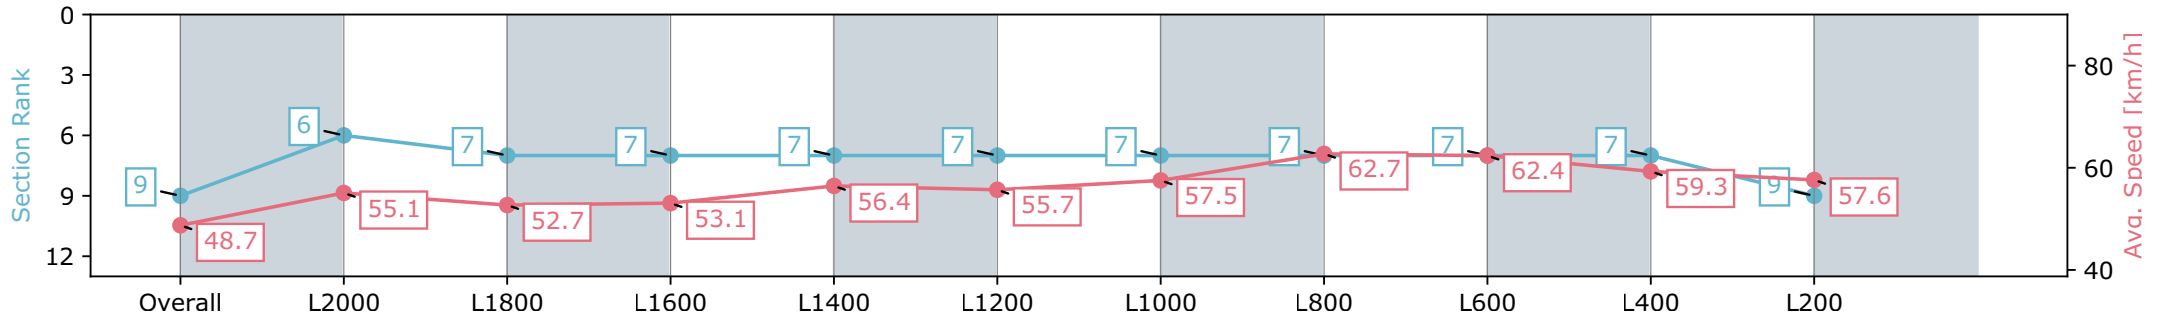

Morphettville Parks SA - Professional

Race 3: Claymore Wines Handicap - 2250m

21 September 2024 - 1:32PM

Track Rating: Soft 5, Weather: Overcast, Rail Position: True

Section	Overall	L2000	L1800	L1600	L1400	L1200	L1000	L800	L600	L400	L200
Section Times	2:25.80 [9] (0:18.48)	2:07.32 [6] (0:13.21)	1:54.11 [7] (0:13.83)	1:40.28 [7] (0:13.61)	1:26.67 [7] (0:12.78)	1:13.89 [7] (0:13.12)	1:00.77 [7] (0:12.56)	0:48.21 [7] (0:11.60)	0:36.61 [7] (0:11.89)	0:24.72 [7] (0:12.30)	0:12.42 [9] (0:12.42)
Average Speed [km/h]	48.7	55.1	52.7	53.1	56.4	55.7	57.5	62.7	62.4	59.3	57.6
Top Speed [km/h]	56.5	56.8	54.2	55.0	57.5	55.9	60.0	63.7	63.9	60.6	59.1
Avg. Dist. to Rail [m]	5.1	2.4	2.5	2.2	2.1	2.4	3.1	3.4	5.3	6.7	9.4
Avg. Stride Freq. [Hz]	2.3	2.2	2.2	2.2	2.3	2.2	2.2	2.3	2.4	2.3	2.3
Avg. Stride Length [m]	6.2	6.5	6.4	6.5	6.6	6.7	6.9	7.1	7.2	7.0	6.9