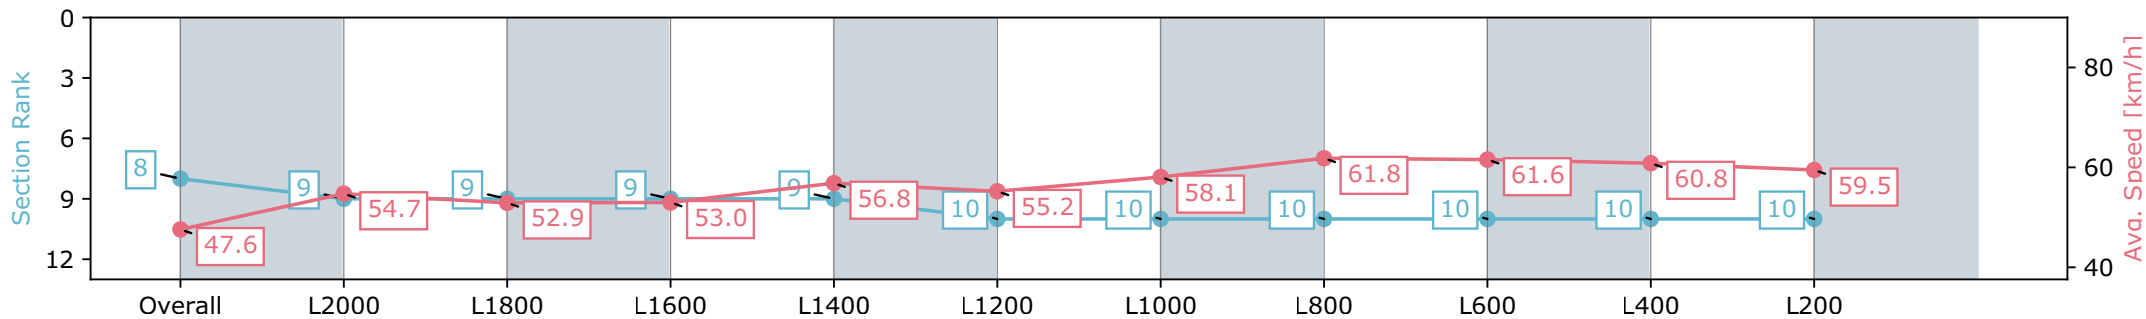

Morphettville Parks SA - Professional

Race 3: Claymore Wines Handicap - 2250m

21 September 2024 - 1:32PM

Track Rating: Soft 5, Weather: Overcast, Rail Position: True

Section	Overall	L2000	L1800	L1600	L1400	L1200	L1000	L800	L600	L400	L200
Section Times	2:25.59 [8] (0:18.96)	2:06.63 [9] (0:13.25)	1:53.38 [9] (0:13.74)	1:39.64 [9] (0:13.66)	1:25.98 [9] (0:12.70)	1:13.28 [10] (0:13.22)	1:00.06 [10] (0:12.45)	0:47.61 [10] (0:11.70)	0:35.91 [10] (0:11.94)	0:23.97 [10] (0:11.92)	0:12.05 [10] (0:12.05)
Average Speed [km/h]	47.6	54.7	52.9	53.0	56.8	55.2	58.1	61.8	61.6	60.8	59.5
Top Speed [km/h]	57.1	56.2	54.2	54.5	58.6	55.8	59.8	62.8	62.4	61.8	61.5
Avg. Dist. to Rail [m]	3.9	1.7	2.1	2.2	2.3	2.6	3.2	2.9	3.5	3.9	6.2
Avg. Stride Freq. [Hz]	2.2	2.2	2.2	2.2	2.2	2.2	2.2	2.3	2.3	2.3	2.3
Avg. Stride Length [m]	6.5	6.9	6.6	6.7	7.1	7.1	7.3	7.6	7.4	7.3	7.1