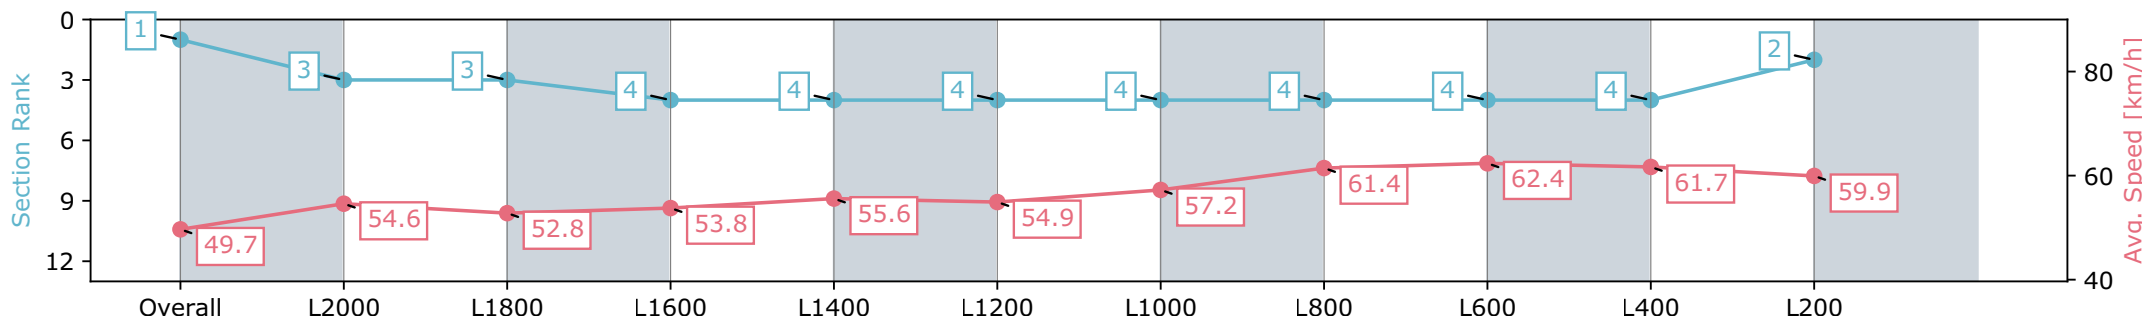

21 September 2024 - 1:32PM

Track Rating: Soft 5, Weather: Overcast, Rail Position: True

Section	Overall	L2000	L1800	L1600	L1400	L1200	L1000	L800	L600	L400	L200
Section Times	2:24.34 [1] (0:18.11)	2:06.23 [3] (0:13.18)	1:53.05 [3] (0:13.65)	1:39.40 [4] (0:13.44)	1:25.96 [4] (0:12.96)	1:13.00 [4] (0:13.20)	0:59.80 [4] (0:12.60)	0:47.20 [4] (0:11.76)	0:35.44 [4] (0:11.73)	0:23.71 [4] (0:11.75)	0:11.96 [2] (0:11.96)
Average Speed [km/h]	49.7	54.6	52.8	53.8	55.6	54.9	57.2	61.4	62.4	61.7	59.9
Top Speed [km/h]	57.3	56.8	54.2	56.4	56.5	56.0	59.9	62.3	62.8	62.4	61.3
Avg. Dist. to Rail [m]	0.9	0.2	0.5	1.0	0.9	1.1	1.8	1.8	2.7	4.4	7.0
Avg. Stride Freq. [Hz]	2.2	2.2	2.1	2.1	2.1	2.1	2.1	2.2	2.3	2.3	2.3
Avg. Stride Length [m]	6.8	7.0	6.7	6.7	6.9	6.9	7.1	7.4	7.5	7.4	7.3