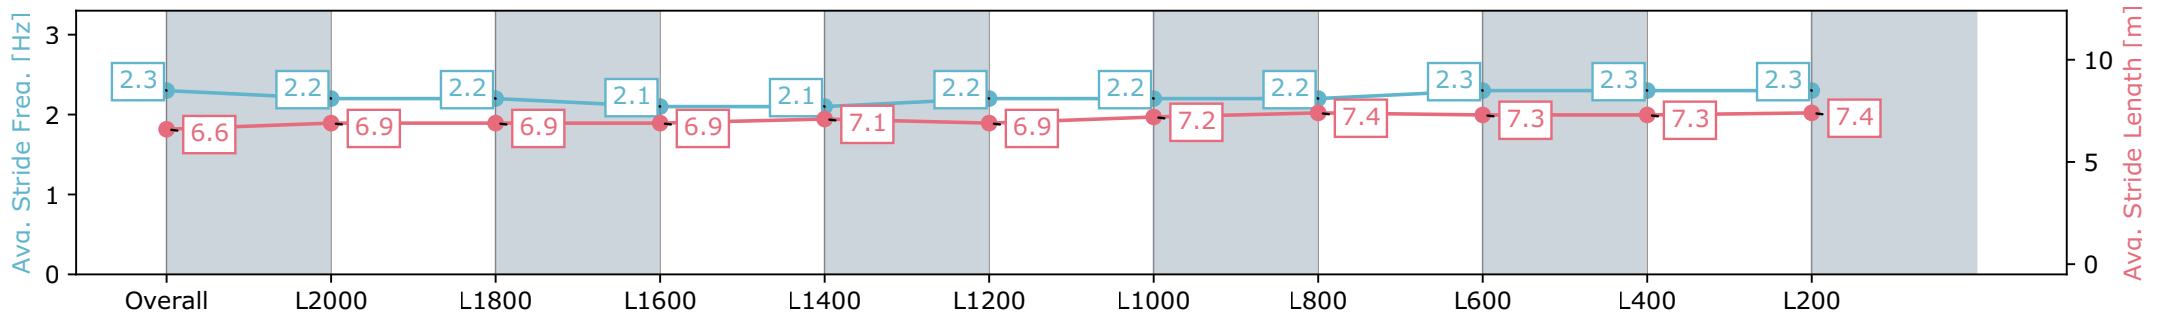

Morphettville Parks SA - Professional

Race 3: Claymore Wines Handicap - 2250m

21 September 2024 - 1:32PM

Track Rating: Soft 5, Weather: Overcast, Rail Position: True

Section	Overall	L2000	L1800	L1600	L1400	L1200	L1000	L800	L600	L400	L200
Section Times	2:24.48 [3] (0:18.27)	2:06.21 [4] (0:13.05)	1:53.16 [4] (0:13.56)	1:39.59 [3] (0:13.42)	1:26.17 [3] (0:13.00)	1:13.17 [3] (0:13.14)	1:00.03 [3] (0:12.57)	0:47.45 [3] (0:11.84)	0:35.61 [3] (0:11.80)	0:23.81 [5] (0:11.97)	0:11.84 [5] (0:11.84)
Average Speed [km/h]	49.5	55.4	53.4	53.7	55.5	55.4	57.4	61.3	62.3	60.7	60.5
Top Speed [km/h]	57.9	56.6	54.6	56.5	56.6	56.5	59.6	62.7	62.9	61.7	61.2
Avg. Dist. to Rail [m]	4.3	1.3	1.0	1.6	1.6	2.0	2.9	2.8	3.6	5.7	9.3
Avg. Stride Freq. [Hz]	2.3	2.2	2.2	2.1	2.1	2.2	2.2	2.2	2.3	2.3	2.3
Avg. Stride Length [m]	6.6	6.9	6.9	6.9	7.1	6.9	7.2	7.4	7.3	7.3	7.4