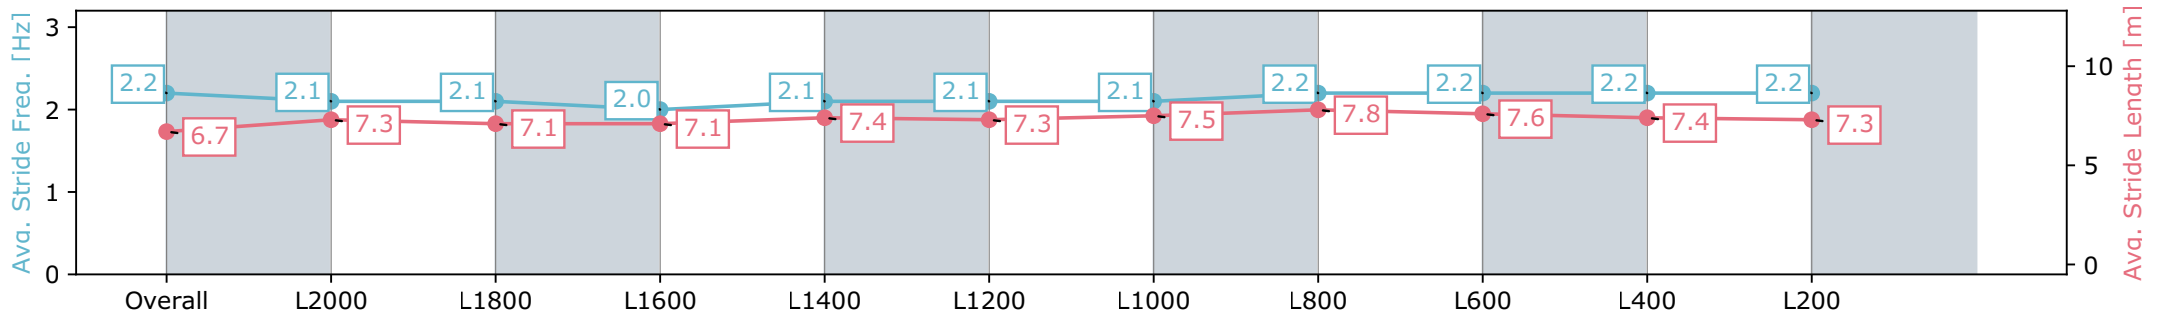

[] Ranking at each section and finish
 -:-:- No data available at this section
 NA No data available

Horse/Jockey Name	WHISPERING PHARAOH/Todd Pannell
Finish Rank	10
Fastest Section Time (Section)	0:11.73 (L600)
Top Speed [km/h] (Section)	63.3 (L1000)
Race State	Finished

Morphettville Parks SA - Professional

Race 3: Claymore Wines Handicap - 2250m

21 September 2024 - 1:32PM

Track Rating: Soft 5, Weather: Overcast, Rail Position: True

Section	Overall	L2000	L1800	L1600	L1400	L1200	L1000	L800	L600	L400	L200
Section Times	2:26.02 [10] (0:18.49)	2:07.53 [7] (0:12.95)	1:54.58 [5] (0:13.71)	1:40.87 [6] (0:13.53)	1:27.34 [6] (0:12.84)	1:14.50 [6] (0:13.20)	1:01.30 [6] (0:12.56)	0:48.73 [6] (0:11.73)	0:37.00 [6] (0:12.00)	0:25.00 [6] (0:12.28)	0:12.71 [8] (0:12.71)
Average Speed [km/h]	48.9	55.8	53.0	53.5	56.1	55.3	57.5	62.1	61.7	59.1	56.5
Top Speed [km/h]	57.1	56.9	54.5	56.1	57.0	56.2	60.5	63.3	63.1	60.0	58.4
Avg. Dist. to Rail [m]	5.6	1.8	1.6	1.7	1.6	2.5	3.7	4.1	4.8	5.2	7.7
Avg. Stride Freq. [Hz]	2.2	2.1	2.1	2.0	2.1	2.1	2.1	2.2	2.2	2.2	2.2
Avg. Stride Length [m]	6.7	7.3	7.1	7.1	7.4	7.3	7.5	7.8	7.6	7.4	7.3

[] Ranking at each section and finish
 -:-:- No data available at this section
 NA No data available