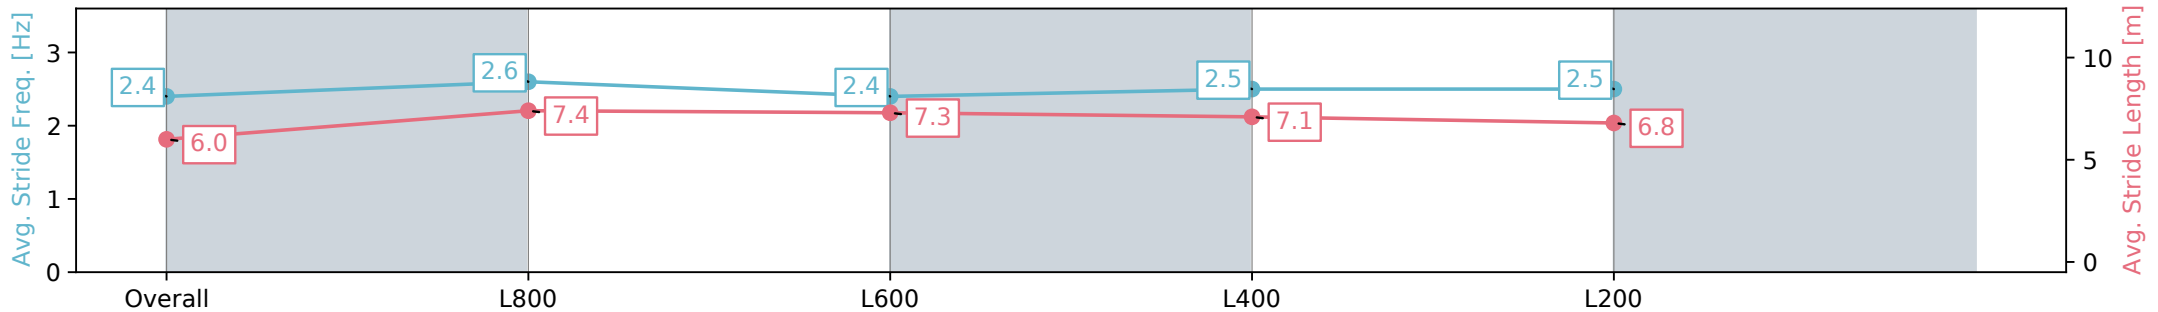

Morphettville Parks SA - Professional

Race 2: Thomas Farms Maiden Plate - 1000m

21 September 2024 - 12:58PM

Track Rating: Soft 5, Weather: Overcast, Rail Position: True

Section	Overall	L800	L600	L400	L200
Section Times	0:58.96 [2] (0:13.71)	0:45.25 [4] (0:10.64)	0:34.61 [4] (0:11.49)	0:23.12 [4] (0:11.35)	0:11.77 [1] (0:11.77)
Average Speed [km/h]	52.5	68.1	63.7	63.6	60.8
Top Speed [km/h]	69.2	70.4	65.5	64.1	63.9
Avg. Dist. to Rail [m]	7.3	2.9	2.6	3.3	6.7
Avg. Stride Freq. [Hz]	2.4	2.6	2.4	2.5	2.5
Avg. Stride Length [m]	6.0	7.4	7.3	7.1	6.8