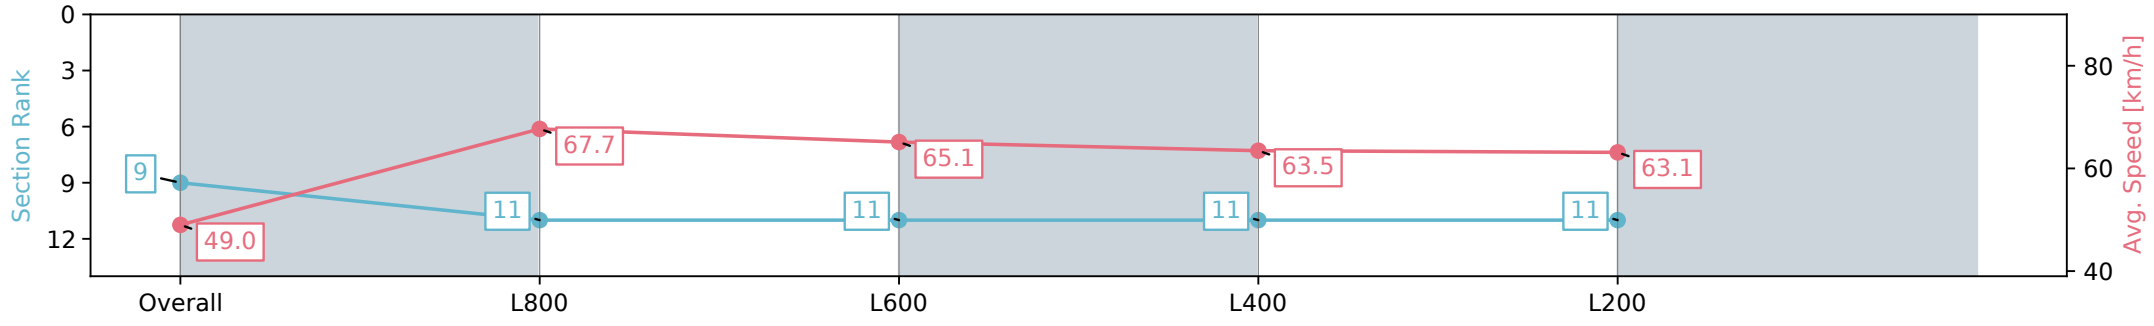

Morphettville Parks SA - Professional

Race 2: Thomas Farms Maiden Plate - 1000m

21 September 2024 - 12:58PM

Track Rating: Soft 5, Weather: Overcast, Rail Position: True

Section	Overall	L800	L600	L400	L200
Section Times	0:59.53 [9] (0:14.69)	0:44.84 [11] (0:10.72)	0:34.12 [11] (0:11.30)	0:22.82 [11] (0:11.45)	0:11.37 [11] (0:11.37)
Average Speed [km/h]	49.0	67.7	65.1	63.5	63.1
Top Speed [km/h]	67.7	68.2	66.2	64.2	64.5
Avg. Dist. to Rail [m]	9.4	2.9	3.6	7.7	9.8
Avg. Stride Freq. [Hz]	2.2	2.3	2.3	2.3	2.3
Avg. Stride Length [m]	6.1	7.9	7.8	7.6	7.6