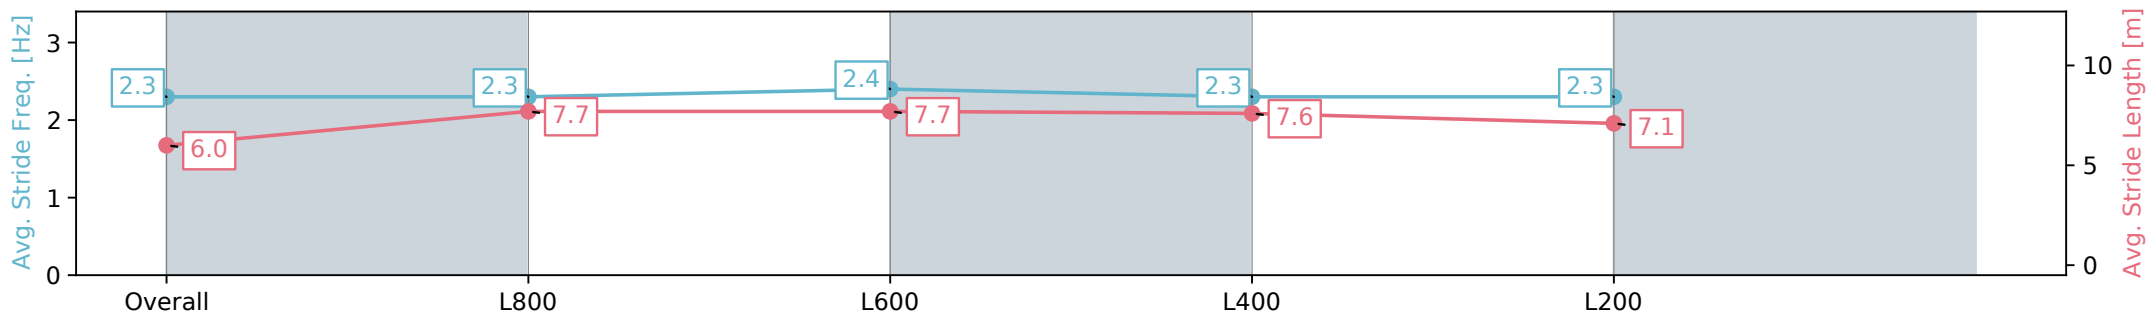

Morphettville Parks SA - Professional

Race 2: Thomas Farms Maiden Plate - 1000m

21 September 2024 - 12:58PM

Track Rating: Soft 5, Weather: Overcast, Rail Position: True

Section	Overall	L800	L600	L400	L200
Section Times	0:59.45 [7] (0:14.41)	0:45.04 [10] (0:10.86)	0:34.18 [10] (0:11.09)	0:23.09 [10] (0:11.34)	0:11.75 [10] (0:11.75)
Average Speed [km/h]	50.0	66.7	66.2	64.3	61.0
Top Speed [km/h]	69.7	68.0	67.3	65.5	63.4
Avg. Dist. to Rail [m]	8.6	2.6	3.4	8.0	10.1
Avg. Stride Freq. [Hz]	2.3	2.3	2.4	2.3	2.3
Avg. Stride Length [m]	6.0	7.7	7.7	7.6	7.1