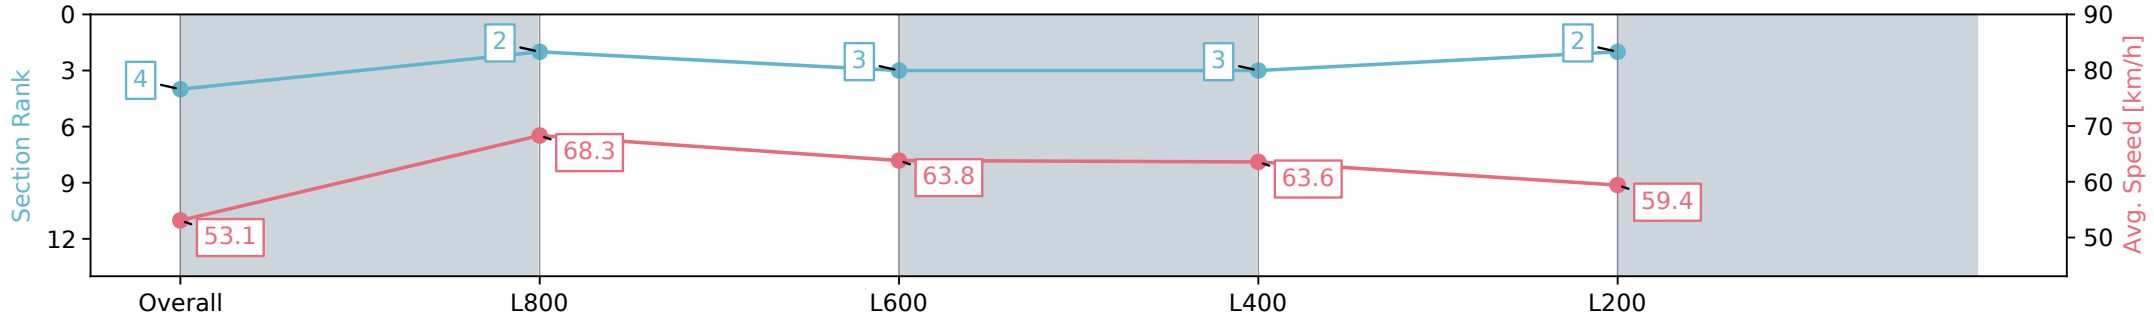

Horse/Jockey Name	OOCHIE MAGUCCHEE/Jake Toeroek
Finish Rank	4
Fastest Section Time (Section)	0:10.64 (L800)
Top Speed [km/h] (Section)	70.2 (Overall)
Race State	Finished

Morphettville Parks SA - Professional
Race 2: Thomas Farms Maiden Plate - 1000m
21 September 2024 - 12:58PM
Track Rating: Soft 5, Weather: Overcast, Rail Position: True

Section	Overall	L800	L600	L400	L200
Section Times	0:59.27 [4] (0:13.59)	0:45.68 [2] (0:10.64)	0:35.04 [3] (0:11.56)	0:23.48 [3] (0:11.41)	0:12.07 [2] (0:12.07)
Average Speed [km/h]	53.1	68.3	63.8	63.6	59.4
Top Speed [km/h]	70.2	70.0	65.2	65.1	66.4
Avg. Dist. to Rail [m]	9.6	3.4	4.2	4.0	4.3
Avg. Stride Freq. [Hz]	2.6	2.6	2.5	2.6	2.5
Avg. Stride Length [m]	5.6	7.3	7.0	6.8	6.4

[ ] Ranking at each section and finish
-:-:- No data available at this section
NA No data available