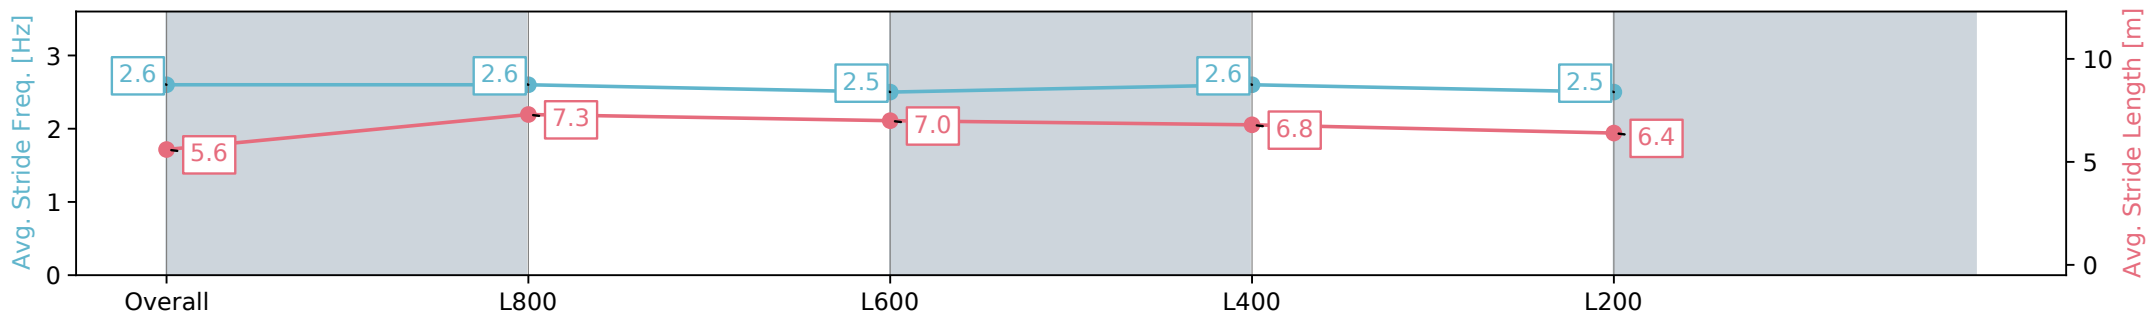

Horse/Jockey Name	OOCHIE MAGUCCHEE/Jake Toeroek
Finish Rank	4
Fastest Section Time (Section)	0:10.64 (L800)
Top Speed [km/h] (Section)	70.2 (Overall)
Race State	Finished

Morphettville Parks SA - Professional
Race 2: Thomas Farms Maiden Plate - 1000m
21 September 2024 - 12:58PM
Track Rating: Soft 5, Weather: Overcast, Rail Position: True

Section	Overall	L800	L600	L400	L200
Section Times	0:59.27 [4] (0:13.59)	0:45.68 [2] (0:10.64)	0:35.04 [3] (0:11.56)	0:23.48 [3] (0:11.41)	0:12.07 [2] (0:12.07)
Average Speed [km/h]	53.1	68.3	63.8	63.6	59.4
Top Speed [km/h]	70.2	70.0	65.2	65.1	66.4
Avg. Dist. to Rail [m]	9.6	3.4	4.2	4.0	4.3
Avg. Stride Freq. [Hz]	2.6	2.6	2.5	2.6	2.5
Avg. Stride Length [m]	5.6	7.3	7.0	6.8	6.4

[ ] Ranking at each section and finish
-:-:- No data available at this section
NA No data available