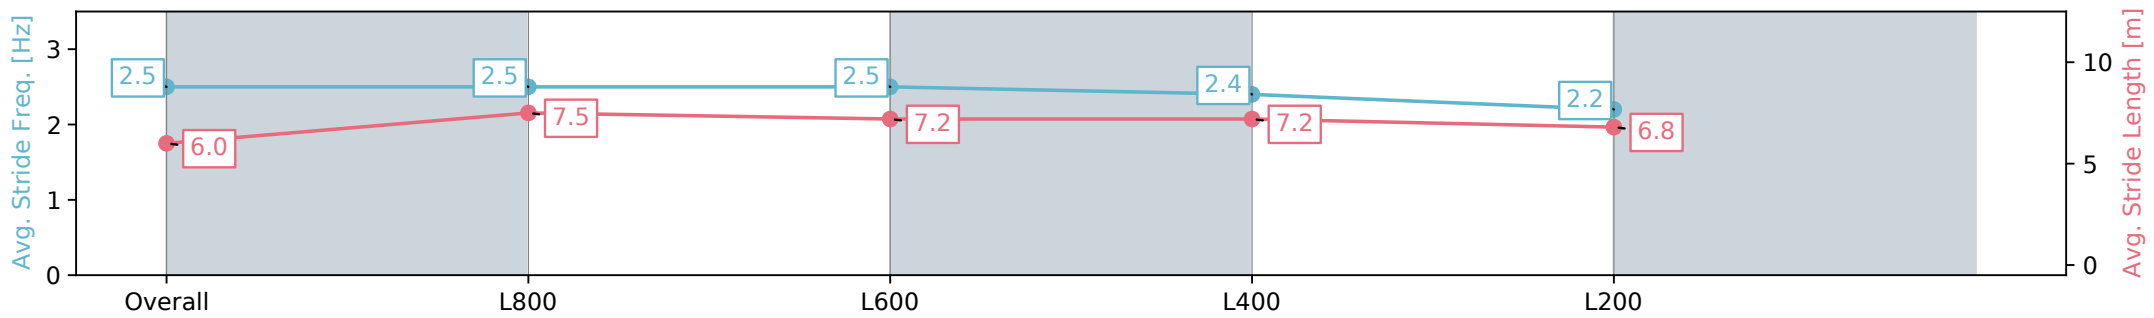

[] Ranking at each section and finish
 -:-:- No data available at this section
 NA No data available

Horse/Jockey Name	BRIGHT SHOW/Felicity Atkinson
Finish Rank	11
Fastest Section Time (Section)	0:10.56 (L800)
Top Speed [km/h] (Section)	70.3 (Overall)
Race State	Finished

Morphettville Parks SA - Professional
 Race 2: Thomas Farms Maiden Plate - 1000m
 21 September 2024 - 12:58PM
 Track Rating: Soft 5, Weather: Overcast, Rail Position: True

Section	Overall	L800	L600	L400	L200
Section Times	1:00.36 [11] (0:13.46)	0:46.90 [1] (0:10.56)	0:36.33 [1] (0:11.48)	0:24.85 [1] (0:11.77)	0:13.08 [3] (0:13.08)
Average Speed [km/h]	53.5	68.4	63.7	61.5	54.9
Top Speed [km/h]	69.8	70.3	64.6	63.6	59.3
Avg. Dist. to Rail [m]	8.9	2.0	2.6	2.5	4.2
Avg. Stride Freq. [Hz]	2.5	2.5	2.5	2.4	2.2
Avg. Stride Length [m]	6.0	7.5	7.2	7.2	6.8