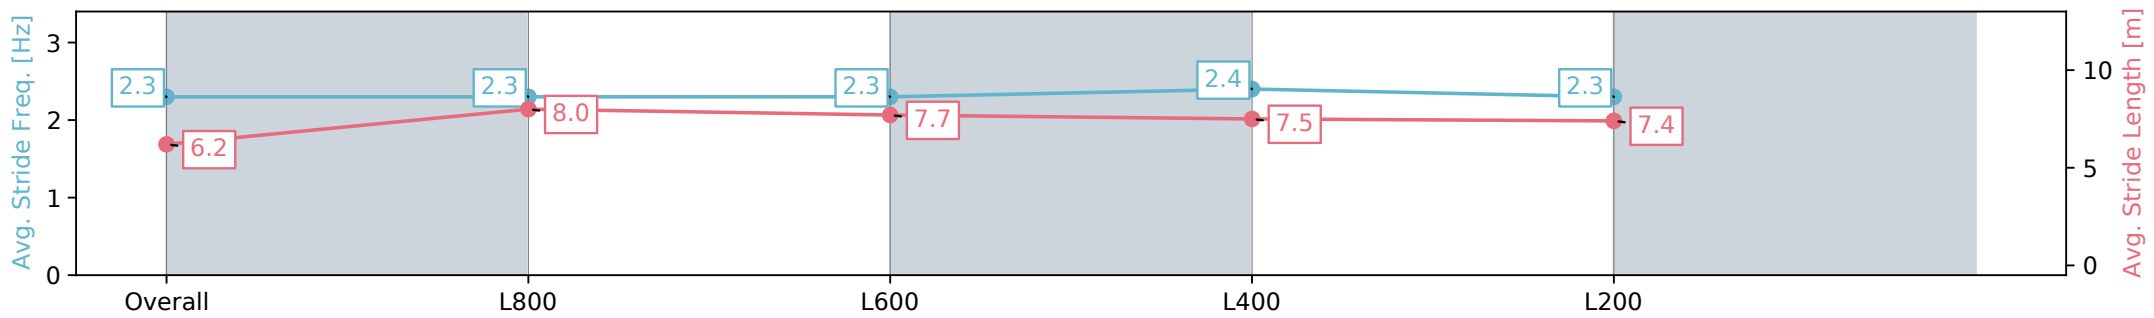

Morphettville Parks SA - Professional

Race 2: Thomas Farms Maiden Plate - 1000m

21 September 2024 - 12:58PM

Track Rating: Soft 5, Weather: Overcast, Rail Position: True

Section	Overall	L800	L600	L400	L200
Section Times	0:59.02 [3] (0:14.00)	0:45.02 [9] (0:10.75)	0:34.27 [9] (0:11.24)	0:23.03 [7] (0:11.36)	0:11.67 [6] (0:11.67)
Average Speed [km/h]	51.5	67.3	65.0	64.0	61.6
Top Speed [km/h]	68.3	68.2	67.4	64.9	63.4
Avg. Dist. to Rail [m]	5.3	2.3	2.6	6.7	8.8
Avg. Stride Freq. [Hz]	2.3	2.3	2.3	2.4	2.3
Avg. Stride Length [m]	6.2	8.0	7.7	7.5	7.4