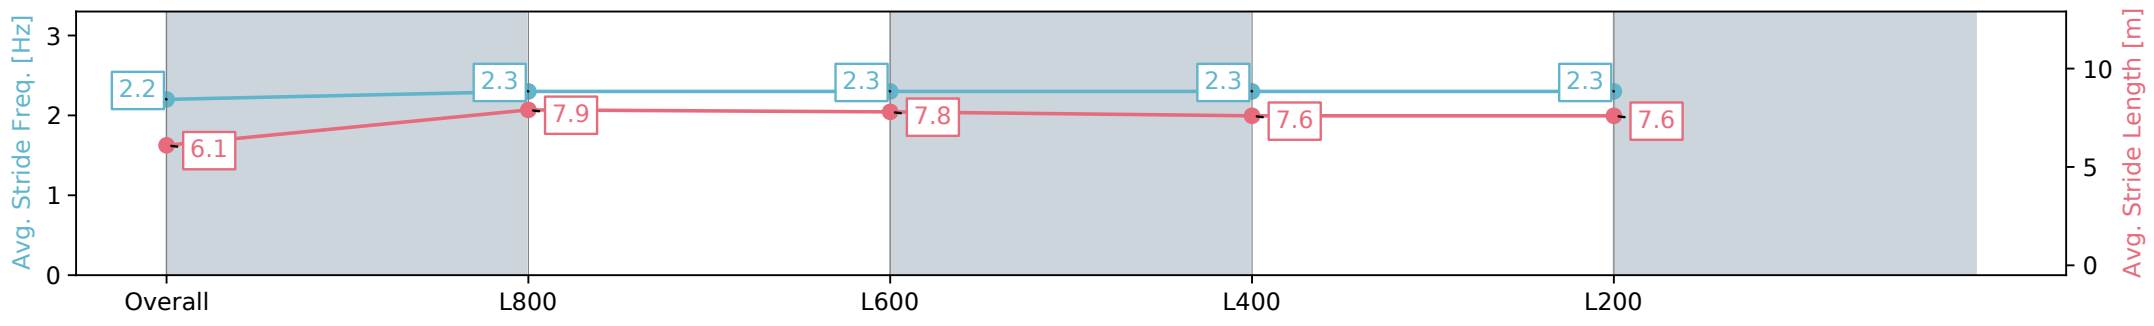

Morphettville Parks SA - Professional

Race 2: Thomas Farms Maiden Plate - 1000m

21 September 2024 - 12:58PM

Track Rating: Soft 5, Weather: Overcast, Rail Position: True

Section	Overall	L800	L600	L400	L200
Section Times	0:59.53 [9] (0:14.69)	0:44.84 [11] (0:10.72)	0:34.12 [11] (0:11.30)	0:22.82 [11] (0:11.45)	0:11.37 [11] (0:11.37)
Average Speed [km/h]	49.0	67.7	65.1	63.5	63.1
Top Speed [km/h]	67.7	68.2	66.2	64.2	64.5
Avg. Dist. to Rail [m]	9.4	2.9	3.6	7.7	9.8
Avg. Stride Freq. [Hz]	2.2	2.3	2.3	2.3	2.3
Avg. Stride Length [m]	6.1	7.9	7.8	7.6	7.6