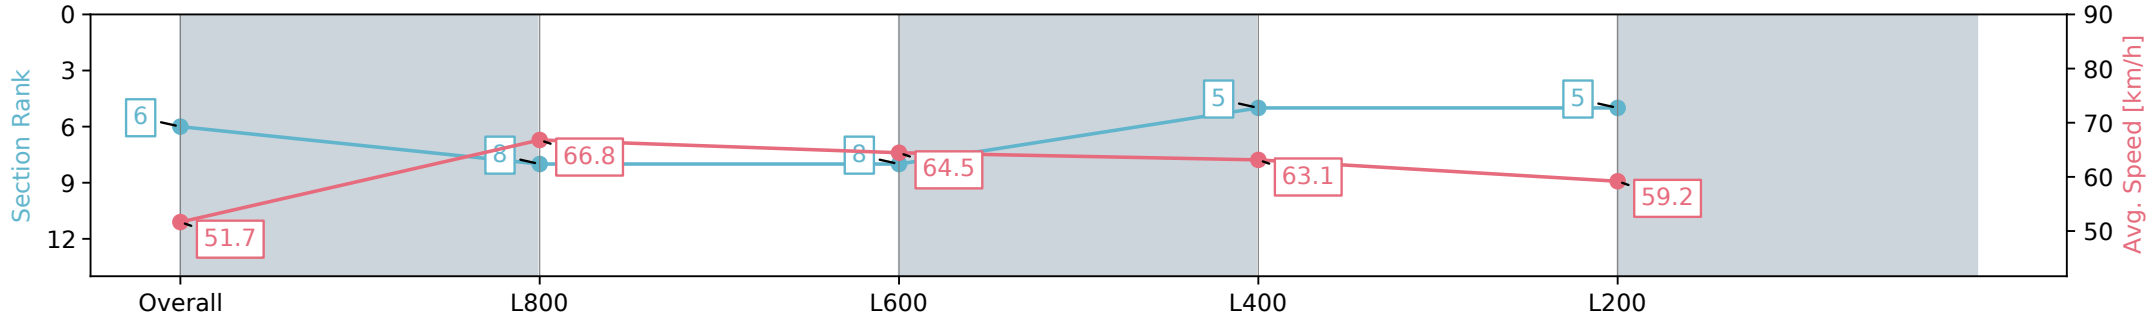

Morphettville Parks SA - Professional
 Race 2: Thomas Farms Maiden Plate - 1000m
 21 September 2024 - 12:58PM
 Track Rating: Soft 5, Weather: Overcast, Rail Position: True

Section	Overall	L800	L600	L400	L200
Section Times	0:59.43 [6] (0:13.94)	0:45.49 [8] (0:10.77)	0:34.72 [8] (0:11.19)	0:23.53 [5] (0:11.42)	0:12.11 [5] (0:12.11)
Average Speed [km/h]	51.7	66.8	64.5	63.1	59.2
Top Speed [km/h]	68.4	68.5	65.7	64.2	61.7
Avg. Dist. to Rail [m]	2.2	0.1	0.4	2.0	5.3
Avg. Stride Freq. [Hz]	2.2	2.4	2.4	2.4	2.3
Avg. Stride Length [m]	6.4	7.6	7.4	7.3	7.0