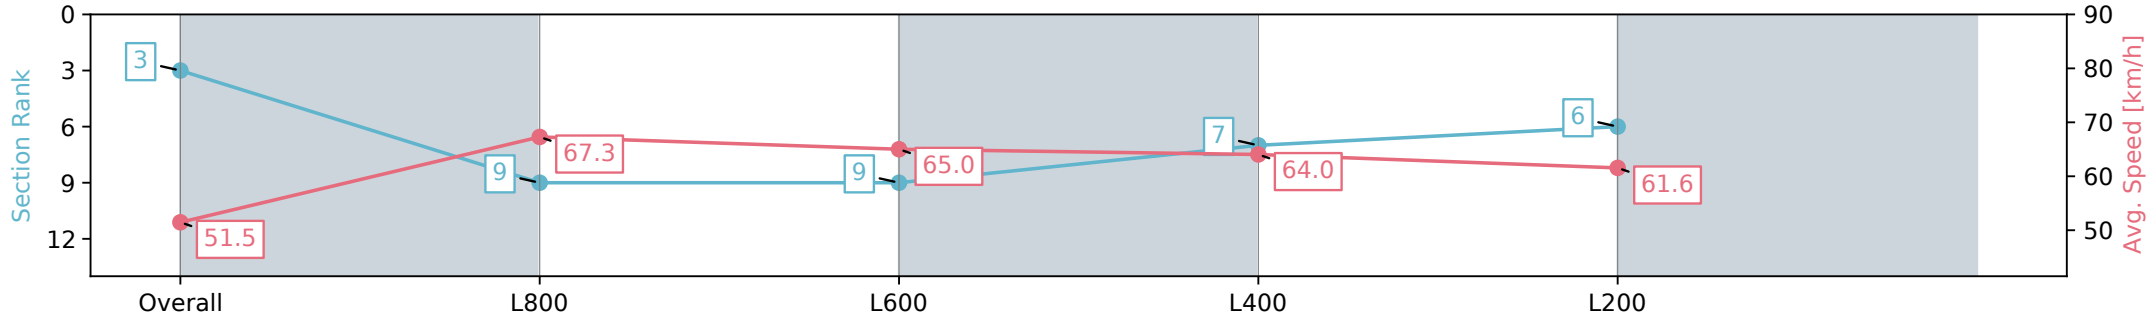

Morphettville Parks SA - Professional

Race 2: Thomas Farms Maiden Plate - 1000m

21 September 2024 - 12:58PM

Track Rating: Soft 5, Weather: Overcast, Rail Position: True

Section	Overall	L800	L600	L400	L200
Section Times	0:59.02 [3] (0:14.00)	0:45.02 [9] (0:10.75)	0:34.27 [9] (0:11.24)	0:23.03 [7] (0:11.36)	0:11.67 [6] (0:11.67)
Average Speed [km/h]	51.5	67.3	65.0	64.0	61.6
Top Speed [km/h]	68.3	68.2	67.4	64.9	63.4
Avg. Dist. to Rail [m]	5.3	2.3	2.6	6.7	8.8
Avg. Stride Freq. [Hz]	2.3	2.3	2.3	2.4	2.3
Avg. Stride Length [m]	6.2	8.0	7.7	7.5	7.4