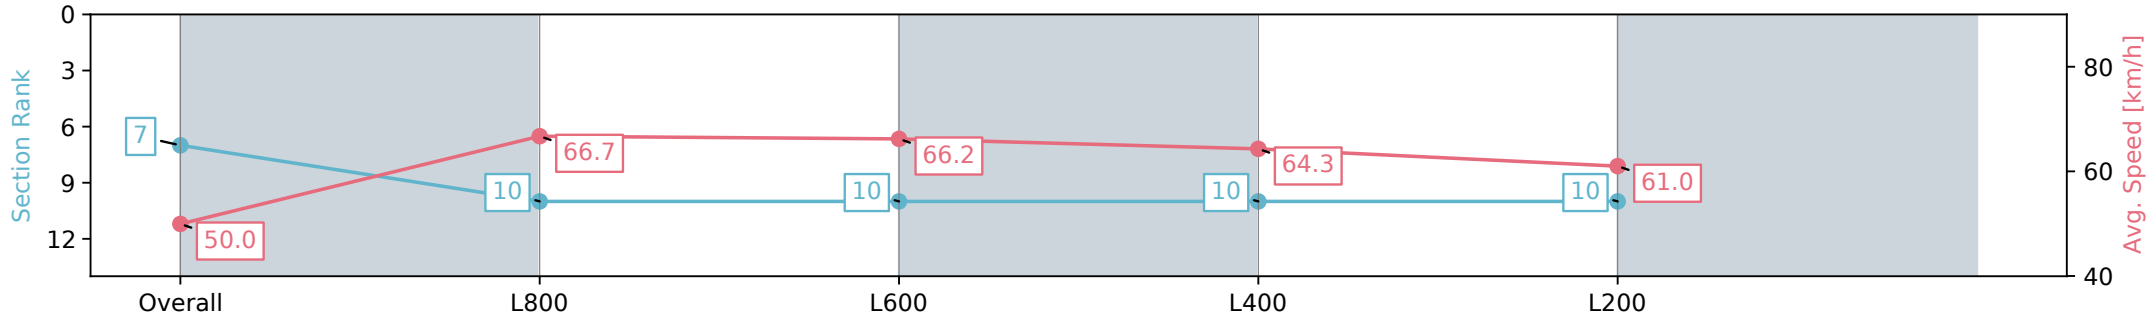

Morphettville Parks SA - Professional

Race 2: Thomas Farms Maiden Plate - 1000m

21 September 2024 - 12:58PM

Track Rating: Soft 5, Weather: Overcast, Rail Position: True

Section	Overall	L800	L600	L400	L200
Section Times	0:59.45 [7] (0:14.41)	0:45.04 [10] (0:10.86)	0:34.18 [10] (0:11.09)	0:23.09 [10] (0:11.34)	0:11.75 [10] (0:11.75)
Average Speed [km/h]	50.0	66.7	66.2	64.3	61.0
Top Speed [km/h]	69.7	68.0	67.3	65.5	63.4
Avg. Dist. to Rail [m]	8.6	2.6	3.4	8.0	10.1
Avg. Stride Freq. [Hz]	2.3	2.3	2.4	2.3	2.3
Avg. Stride Length [m]	6.0	7.7	7.7	7.6	7.1