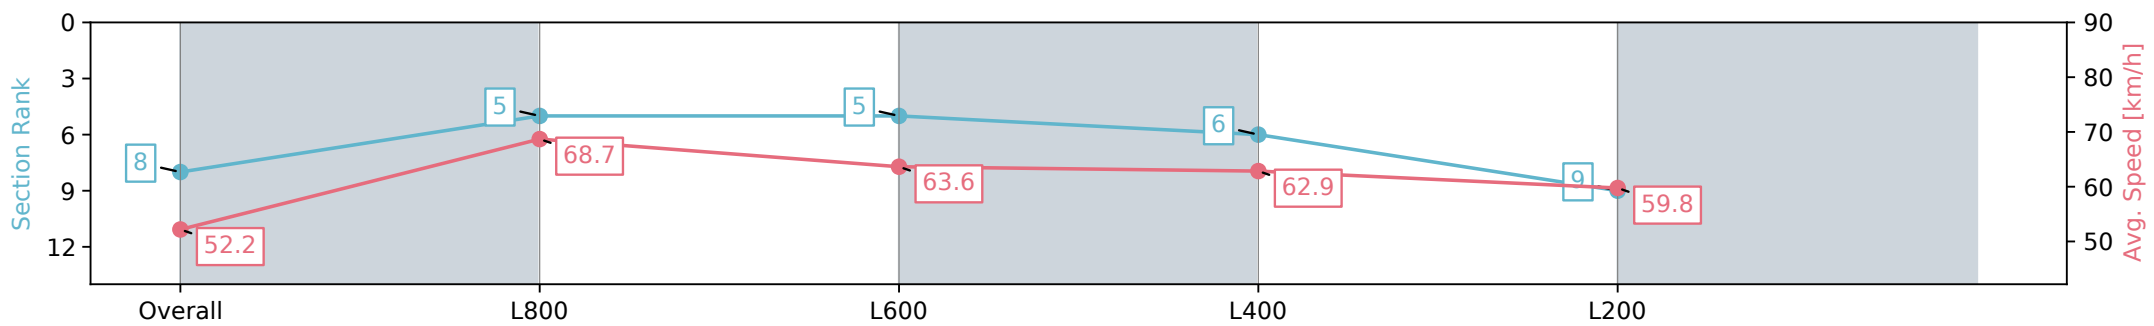

Morphettville Parks SA - Professional

Race 2: Thomas Farms Maiden Plate - 1000m

21 September 2024 - 12:58PM

Track Rating: Soft 5, Weather: Overcast, Rail Position: True

Section	Overall	L800	L600	L400	L200
Section Times	0:59.47 [8] (0:13.80)	0:45.67 [5] (0:10.56)	0:35.11 [5] (0:11.56)	0:23.55 [6] (0:11.54)	0:12.01 [9] (0:12.01)
Average Speed [km/h]	52.2	68.7	63.6	62.9	59.8
Top Speed [km/h]	70.7	70.6	66.4	63.9	62.8
Avg. Dist. to Rail [m]	11.0	3.7	3.8	5.3	7.9
Avg. Stride Freq. [Hz]	2.3	2.5	2.4	2.4	2.3
Avg. Stride Length [m]	6.3	7.6	7.4	7.2	6.9