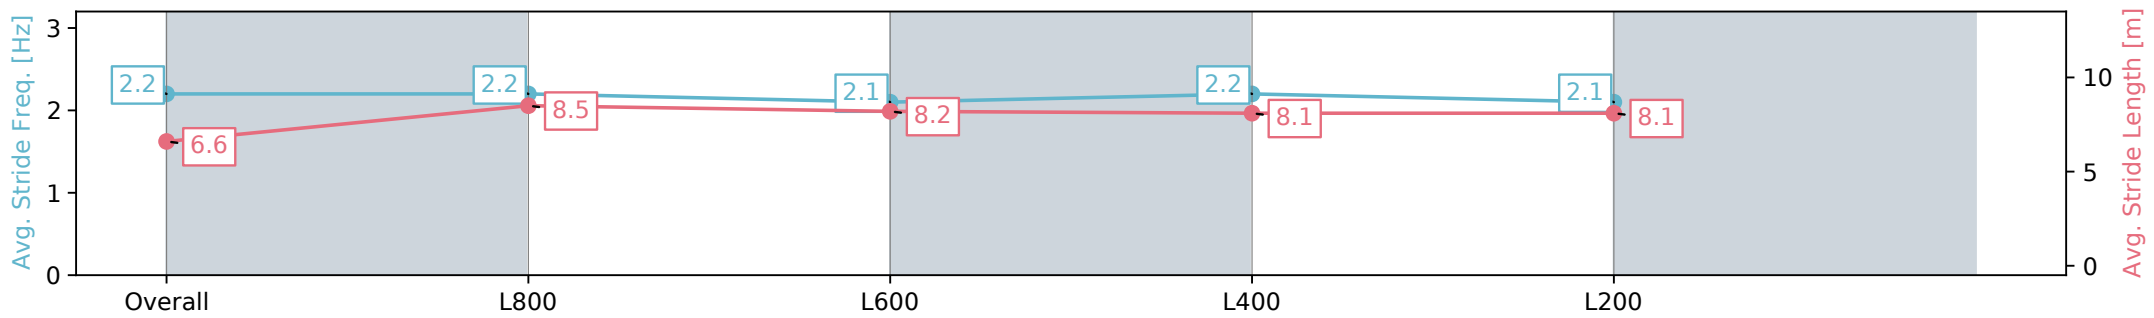

Horse/Jockey Name	OVERSTATED/Jason Holder
Finish Rank	1
Fastest Section Time (Section)	0:10.68 (L800)
Top Speed [km/h] (Section)	69.6 (Overall)
Race State	Finished

Morphettville Parks SA - Professional
Race 2: Thomas Farms Maiden Plate - 1000m
21 September 2024 - 12:58PM
Track Rating: Soft 5, Weather: Overcast, Rail Position: True

Section	Overall	L800	L600	L400	L200
Section Times	0:58.94 [1] (0:13.90)	0:45.04 [6] (0:10.68)	0:34.36 [6] (0:11.48)	0:22.88 [9] (0:11.37)	0:11.51 [8] (0:11.51)
Average Speed [km/h]	51.7	68.2	64.1	64.1	62.3
Top Speed [km/h]	69.6	69.1	66.6	64.6	64.4
Avg. Dist. to Rail [m]	8.4	3.8	4.0	7.5	9.3
Avg. Stride Freq. [Hz]	2.2	2.2	2.1	2.2	2.1
Avg. Stride Length [m]	6.6	8.5	8.2	8.1	8.1

[ ] Ranking at each section and finish
-:-:- No data available at this section
NA No data available