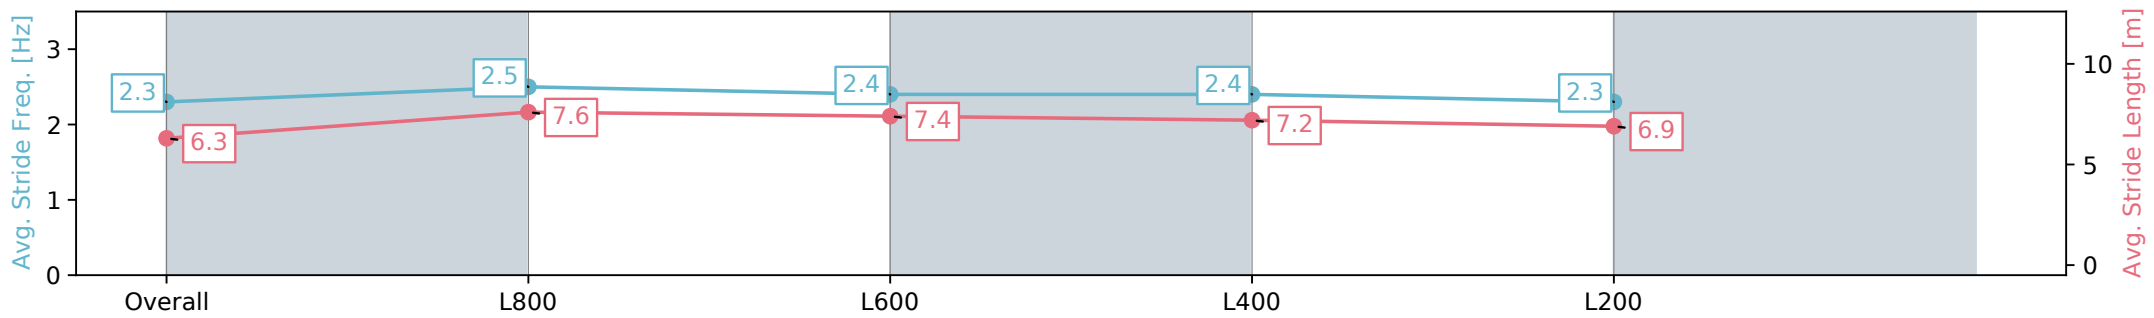

Morphettville Parks SA - Professional

Race 2: Thomas Farms Maiden Plate - 1000m

21 September 2024 - 12:58PM

Track Rating: Soft 5, Weather: Overcast, Rail Position: True

Section	Overall	L800	L600	L400	L200
Section Times	0:59.47 [8] (0:13.80)	0:45.67 [5] (0:10.56)	0:35.11 [5] (0:11.56)	0:23.55 [6] (0:11.54)	0:12.01 [9] (0:12.01)
Average Speed [km/h]	52.2	68.7	63.6	62.9	59.8
Top Speed [km/h]	70.7	70.6	66.4	63.9	62.8
Avg. Dist. to Rail [m]	11.0	3.7	3.8	5.3	7.9
Avg. Stride Freq. [Hz]	2.3	2.5	2.4	2.4	2.3
Avg. Stride Length [m]	6.3	7.6	7.4	7.2	6.9