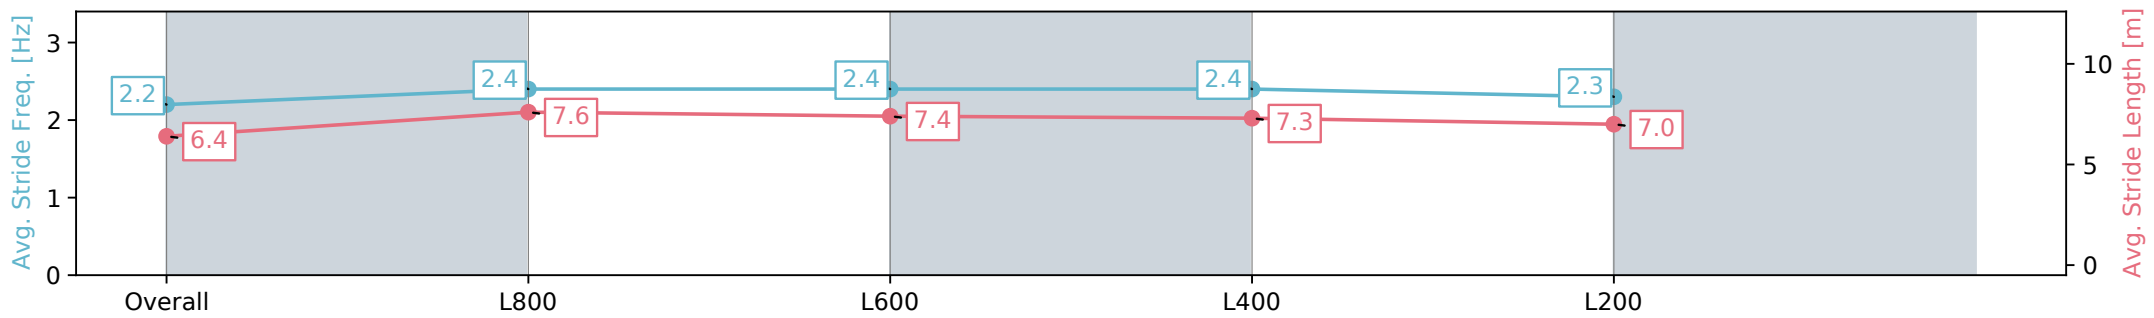

Horse/Jockey Name	RADIANT KNIGHT/Jessica Eaton
Finish Rank	6
Fastest Section Time (Section)	0:10.77 (L800)
Top Speed [km/h] (Section)	68.5 (Overall)
Race State	Finished

Morphettville Parks SA - Professional
Race 2: Thomas Farms Maiden Plate - 1000m
21 September 2024 - 12:58PM
Track Rating: Soft 5, Weather: Overcast, Rail Position: True

Section	Overall	L800	L600	L400	L200
Section Times	0:59.43 [6] (0:13.94)	0:45.49 [8] (0:10.77)	0:34.72 [8] (0:11.19)	0:23.53 [5] (0:11.42)	0:12.11 [5] (0:12.11)
Average Speed [km/h]	51.7	66.8	64.5	63.1	59.2
Top Speed [km/h]	68.4	68.5	65.7	64.2	61.7
Avg. Dist. to Rail [m]	2.2	0.1	0.4	2.0	5.3
Avg. Stride Freq. [Hz]	2.2	2.4	2.4	2.4	2.3
Avg. Stride Length [m]	6.4	7.6	7.4	7.3	7.0

[ ] Ranking at each section and finish
-:-:- No data available at this section
NA No data available