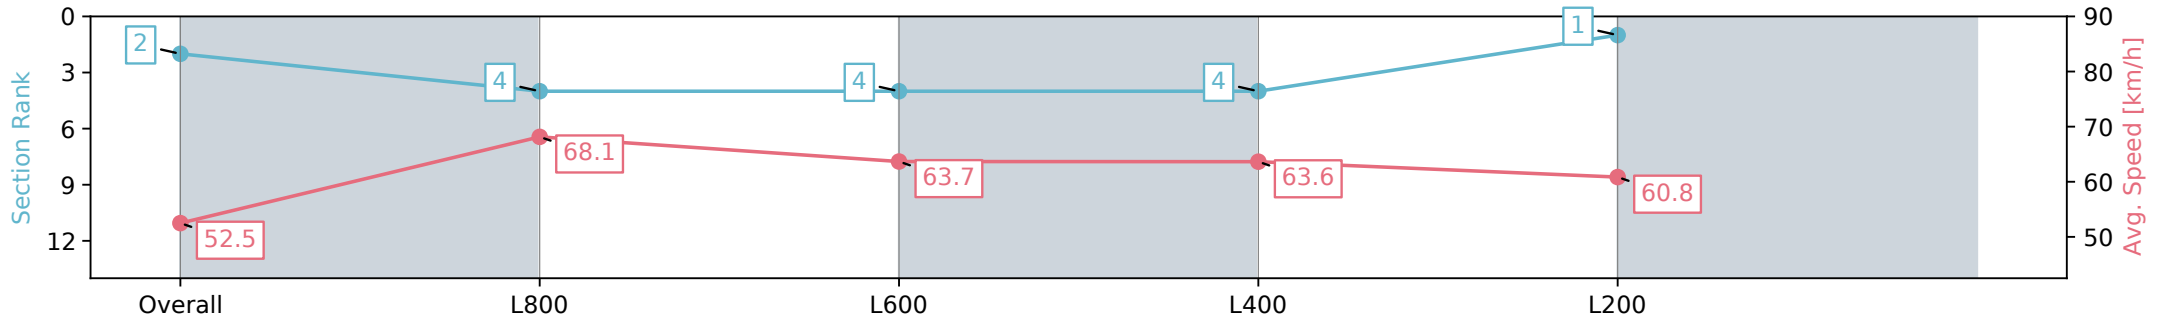

Morphettville Parks SA - Professional

Race 2: Thomas Farms Maiden Plate - 1000m

21 September 2024 - 12:58PM

Track Rating: Soft 5, Weather: Overcast, Rail Position: True

Section	Overall	L800	L600	L400	L200
Section Times	0:58.96 [2] (0:13.71)	0:45.25 [4] (0:10.64)	0:34.61 [4] (0:11.49)	0:23.12 [4] (0:11.35)	0:11.77 [1] (0:11.77)
Average Speed [km/h]	52.5	68.1	63.7	63.6	60.8
Top Speed [km/h]	69.2	70.4	65.5	64.1	63.9
Avg. Dist. to Rail [m]	7.3	2.9	2.6	3.3	6.7
Avg. Stride Freq. [Hz]	2.4	2.6	2.4	2.5	2.5
Avg. Stride Length [m]	6.0	7.4	7.3	7.1	6.8