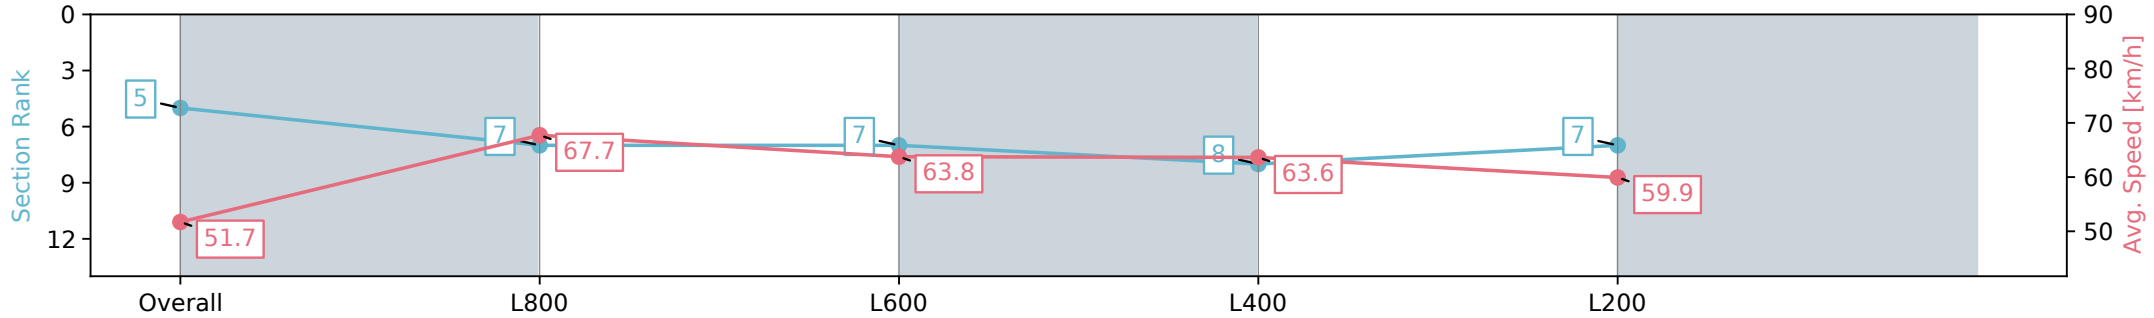

Morphettville Parks SA - Professional

Race 2: Thomas Farms Maiden Plate - 1000m

21 September 2024 - 12:58PM

Track Rating: Soft 5, Weather: Overcast, Rail Position: True

Section	Overall	L800	L600	L400	L200
Section Times	0:59.36 [5] (0:13.92)	0:45.44 [7] (0:10.68)	0:34.76 [7] (0:11.40)	0:23.36 [8] (0:11.40)	0:11.96 [7] (0:11.96)
Average Speed [km/h]	51.7	67.7	63.8	63.6	59.9
Top Speed [km/h]	69.0	69.4	66.5	63.8	63.2
Avg. Dist. to Rail [m]	5.6	1.8	1.9	3.6	5.9
Avg. Stride Freq. [Hz]	2.4	2.5	2.4	2.4	2.3
Avg. Stride Length [m]	6.0	7.6	7.3	7.3	7.1