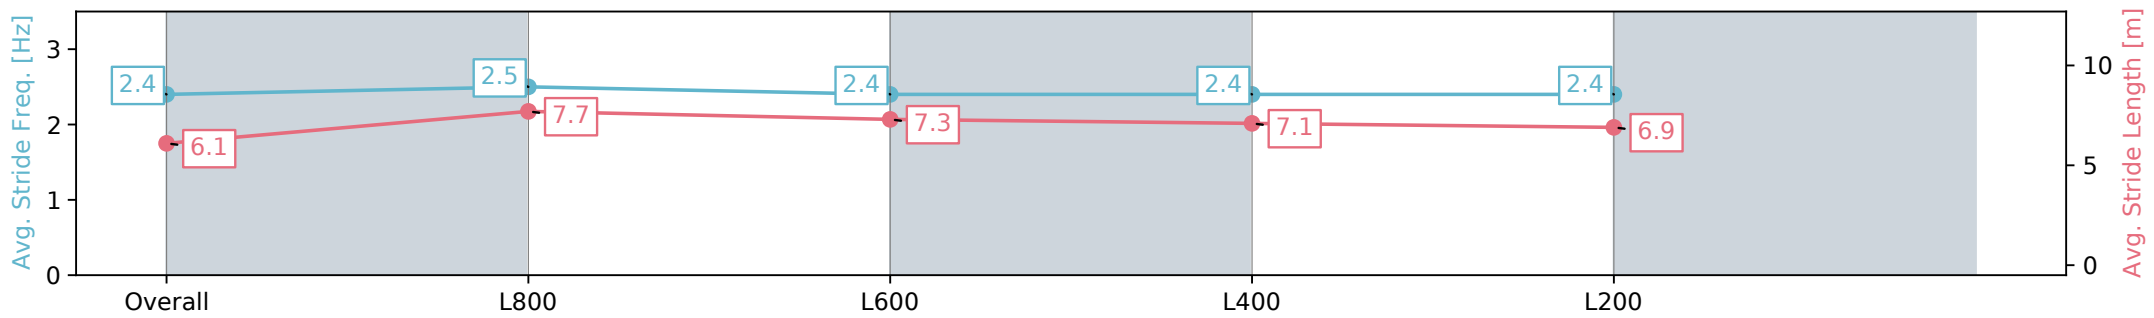

Morphettville Parks SA - Professional
 Race 2: Thomas Farms Maiden Plate - 1000m
 21 September 2024 - 12:58PM
 Track Rating: Soft 5, Weather: Overcast, Rail Position: True

Section	Overall	L800	L600	L400	L200
Section Times	0:59.63 [10] (0:13.67)	0:45.96 [3] (0:10.49)	0:35.47 [2] (0:11.56)	0:23.91 [2] (0:11.57)	0:12.33 [4] (0:12.33)
Average Speed [km/h]	52.7	68.8	62.7	62.4	58.1
Top Speed [km/h]	69.8	70.4	65.7	63.8	61.1
Avg. Dist. to Rail [m]	3.9	1.2	1.2	1.1	3.3
Avg. Stride Freq. [Hz]	2.4	2.5	2.4	2.4	2.4
Avg. Stride Length [m]	6.1	7.7	7.3	7.1	6.9