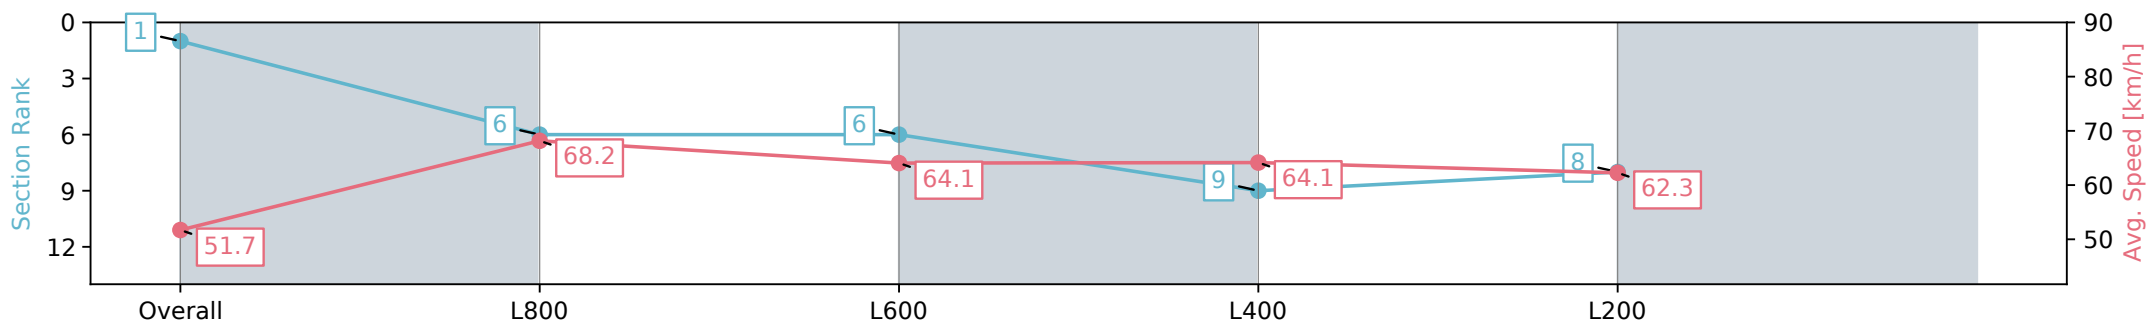

Horse/Jockey Name	OVERSTATED/Jason Holder
Finish Rank	1
Fastest Section Time (Section)	0:10.68 (L800)
Top Speed [km/h] (Section)	69.6 (Overall)
Race State	Finished

Morphettville Parks SA - Professional
Race 2: Thomas Farms Maiden Plate - 1000m
21 September 2024 - 12:58PM
Track Rating: Soft 5, Weather: Overcast, Rail Position: True

Section	Overall	L800	L600	L400	L200
Section Times	0:58.94 [1] (0:13.90)	0:45.04 [6] (0:10.68)	0:34.36 [6] (0:11.48)	0:22.88 [9] (0:11.37)	0:11.51 [8] (0:11.51)
Average Speed [km/h]	51.7	68.2	64.1	64.1	62.3
Top Speed [km/h]	69.6	69.1	66.6	64.6	64.4
Avg. Dist. to Rail [m]	8.4	3.8	4.0	7.5	9.3
Avg. Stride Freq. [Hz]	2.2	2.2	2.1	2.2	2.1
Avg. Stride Length [m]	6.6	8.5	8.2	8.1	8.1

[ ] Ranking at each section and finish
-:-:- No data available at this section
NA No data available