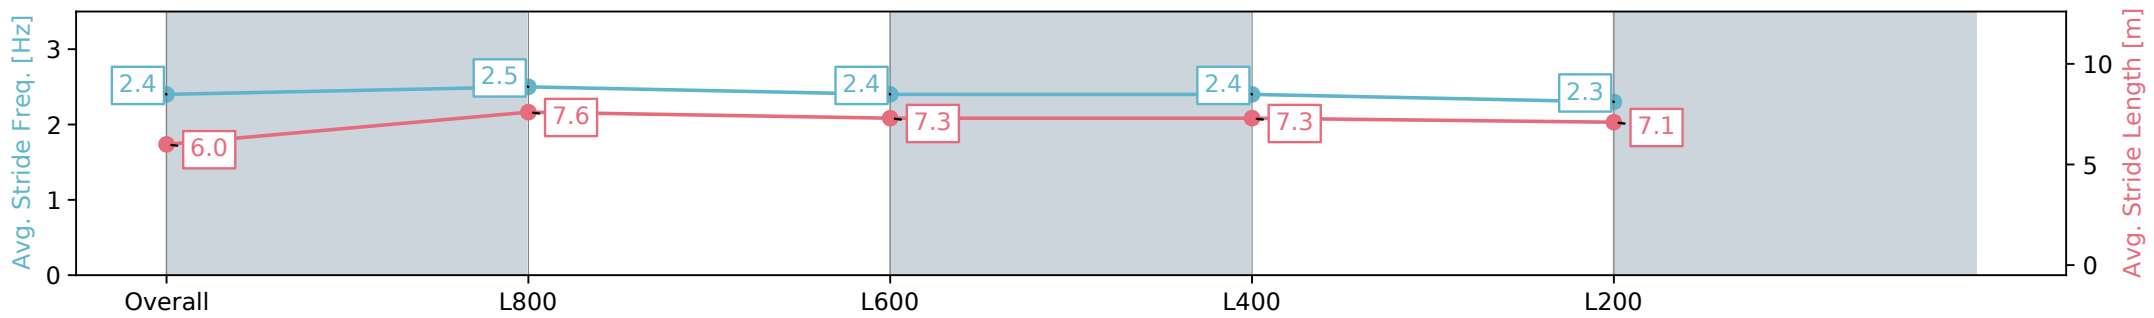

Morphettville Parks SA - Professional

Race 2: Thomas Farms Maiden Plate - 1000m

21 September 2024 - 12:58PM

Track Rating: Soft 5, Weather: Overcast, Rail Position: True

Section	Overall	L800	L600	L400	L200
Section Times	0:59.36 [5] (0:13.92)	0:45.44 [7] (0:10.68)	0:34.76 [7] (0:11.40)	0:23.36 [8] (0:11.40)	0:11.96 [7] (0:11.96)
Average Speed [km/h]	51.7	67.7	63.8	63.6	59.9
Top Speed [km/h]	69.0	69.4	66.5	63.8	63.2
Avg. Dist. to Rail [m]	5.6	1.8	1.9	3.6	5.9
Avg. Stride Freq. [Hz]	2.4	2.5	2.4	2.4	2.3
Avg. Stride Length [m]	6.0	7.6	7.3	7.3	7.1