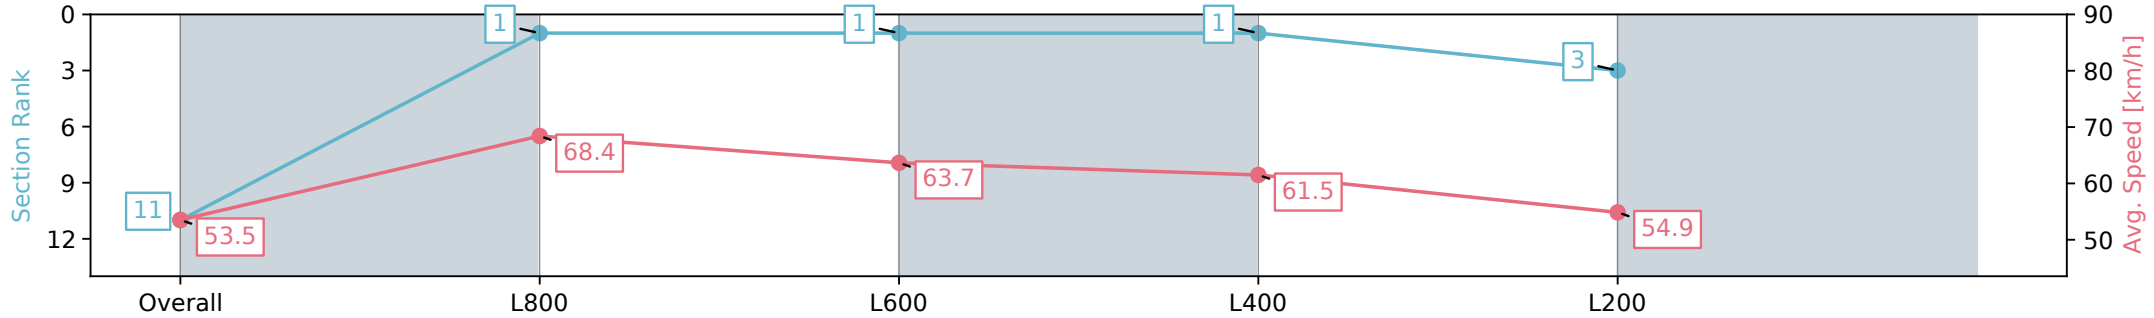

Horse/Jockey Name	BRIGHT SHOW/Felicity Atkinson
Finish Rank	11
Fastest Section Time (Section)	0:10.56 (L800)
Top Speed [km/h] (Section)	70.3 (Overall)
Race State	Finished

Morphettville Parks SA - Professional
Race 2: Thomas Farms Maiden Plate - 1000m
21 September 2024 - 12:58PM
Track Rating: Soft 5, Weather: Overcast, Rail Position: True

Section	Overall	L800	L600	L400	L200
Section Times	1:00.36 [11] (0:13.46)	0:46.90 [1] (0:10.56)	0:36.33 [1] (0:11.48)	0:24.85 [1] (0:11.77)	0:13.08 [3] (0:13.08)
Average Speed [km/h]	53.5	68.4	63.7	61.5	54.9
Top Speed [km/h]	69.8	70.3	64.6	63.6	59.3
Avg. Dist. to Rail [m]	8.9	2.0	2.6	2.5	4.2
Avg. Stride Freq. [Hz]	2.5	2.5	2.5	2.4	2.2
Avg. Stride Length [m]	6.0	7.5	7.2	7.2	6.8

[ ] Ranking at each section and finish
-:-:- No data available at this section
NA No data available