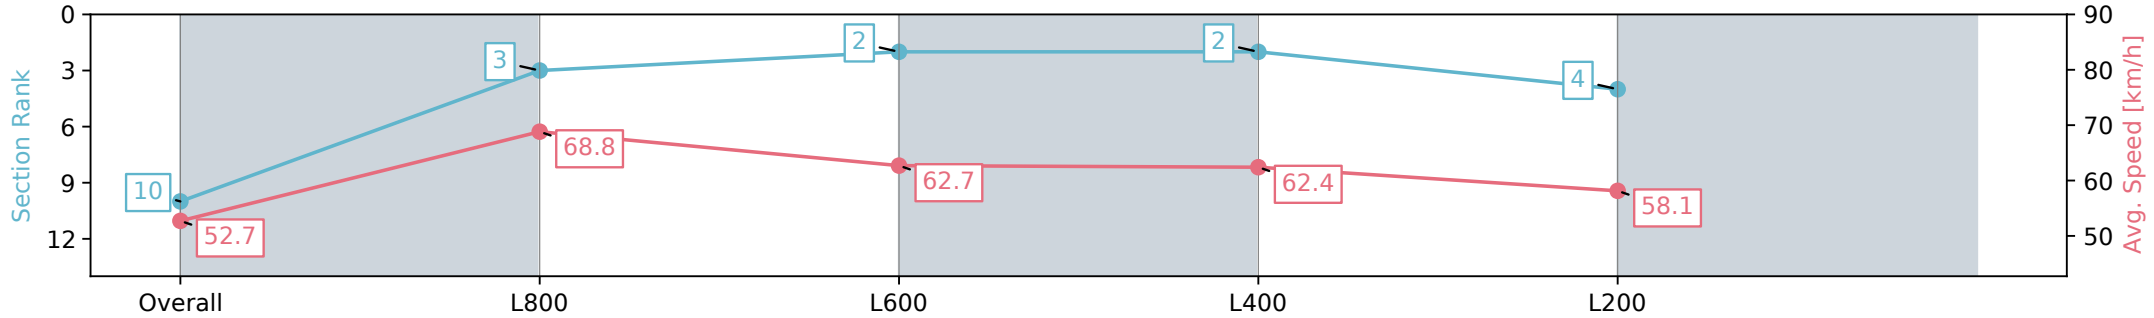

Morphettville Parks SA - Professional
 Race 2: Thomas Farms Maiden Plate - 1000m
 21 September 2024 - 12:58PM
 Track Rating: Soft 5, Weather: Overcast, Rail Position: True

Section	Overall	L800	L600	L400	L200
Section Times	0:59.63 [10] (0:13.67)	0:45.96 [3] (0:10.49)	0:35.47 [2] (0:11.56)	0:23.91 [2] (0:11.57)	0:12.33 [4] (0:12.33)
Average Speed [km/h]	52.7	68.8	62.7	62.4	58.1
Top Speed [km/h]	69.8	70.4	65.7	63.8	61.1
Avg. Dist. to Rail [m]	3.9	1.2	1.2	1.1	3.3
Avg. Stride Freq. [Hz]	2.4	2.5	2.4	2.4	2.4
Avg. Stride Length [m]	6.1	7.7	7.3	7.1	6.9