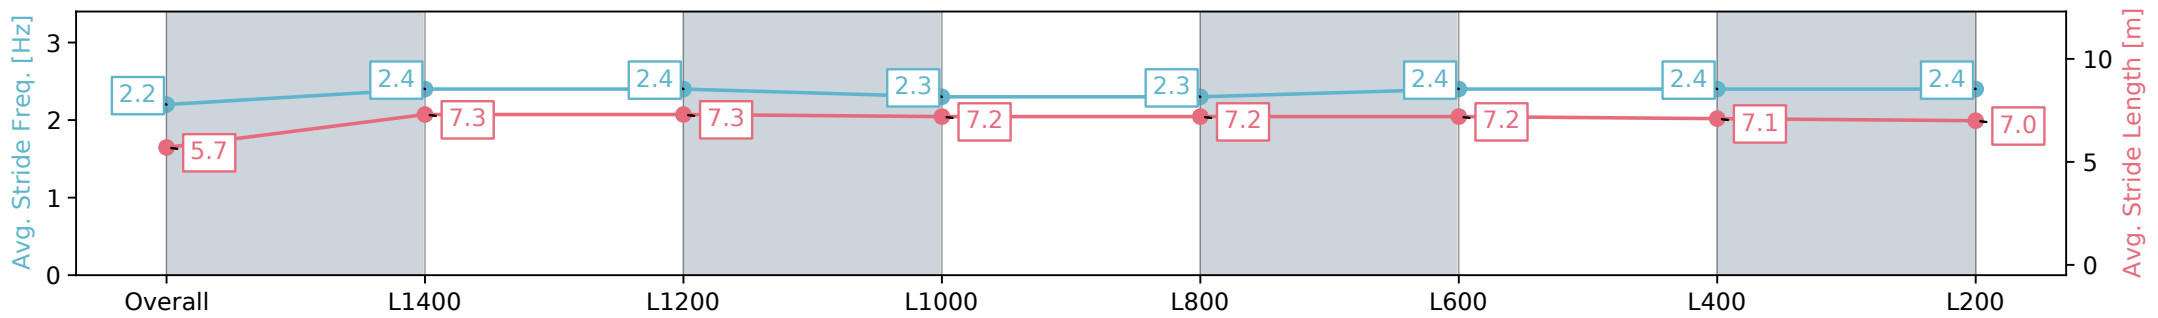

21 September 2024 - 12:22PM

Track Rating: Soft 5, Weather: Overcast, Rail Position: True

Section	Overall	L1400	L1200	L1000	L800	L600	L400	L200
Section Times	1:34.62 [1] (0:12.02)	1:22.60 [7] (0:11.38)	1:11.22 [7] (0:11.62)	0:59.60 [7] (0:12.17)	0:47.43 [7] (0:12.19)	0:35.24 [7] (0:11.90)	0:23.34 [5] (0:11.60)	0:11.74 [4] (0:11.74)
Average Speed [km/h]	45.0	63.3	62.4	59.2	59.4	61.5	62.3	61.1
Top Speed [km/h]	61.0	64.6	64.9	60.3	60.2	63.0	63.4	62.9
Avg. Dist. to Rail [m]	5.7	2.0	1.1	1.8	1.8	2.7	4.3	6.9
Avg. Stride Freq. [Hz]	2.2	2.4	2.4	2.3	2.3	2.4	2.4	2.4
Avg. Stride Length [m]	5.7	7.3	7.3	7.2	7.2	7.2	7.1	7.0