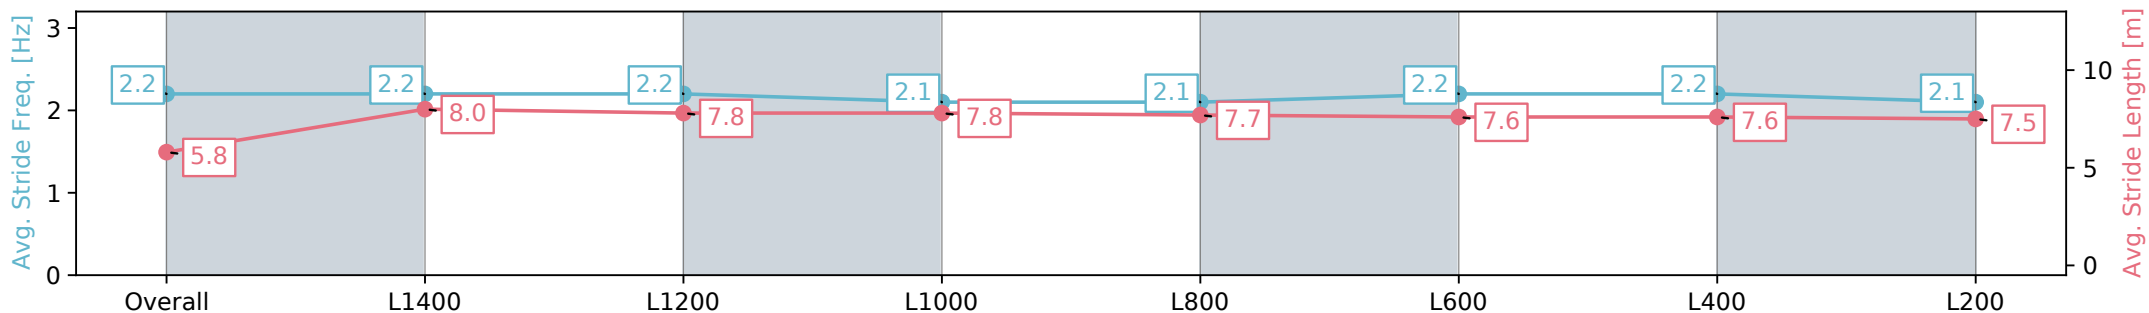

[ ] Ranking at each section and finish  
 -:-:- No data available at this section  
 NA No data available

Horse/Jockey Name	QUEENOFTHEAIR/Ben Price
Finish Rank	5
Fastest Section Time (Section)	0:11.24 (L1400)
Top Speed [km/h] (Section)	65.3 (L1400)
Race State	Finished

Morphettville Parks SA - Professional

Race 1: Quayclean Handicap - 1550m

21 September 2024 - 12:22PM

Track Rating: Soft 5, Weather: Overcast, Rail Position: True

Section	Overall	L1400	L1200	L1000	L800	L600	L400	L200
Section Times	1:35.99 [5] (0:11.82)	1:24.17 [5] (0:11.24)	1:12.93 [6] (0:11.78)	1:01.15 [6] (0:12.17)	0:48.98 [6] (0:12.17)	0:36.81 [6] (0:12.19)	0:24.62 [6] (0:12.34)	0:12.28 [6] (0:12.28)
Average Speed [km/h]	45.6	64.2	61.7	59.3	59.5	60.2	58.9	58.3
Top Speed [km/h]	62.1	65.3	64.2	60.0	60.5	61.2	60.0	59.4
Avg. Dist. to Rail [m]	5.0	2.3	1.6	2.6	2.5	3.5	4.8	4.2
Avg. Stride Freq. [Hz]	2.2	2.2	2.2	2.1	2.1	2.2	2.2	2.1
Avg. Stride Length [m]	5.8	8.0	7.8	7.8	7.7	7.6	7.6	7.5