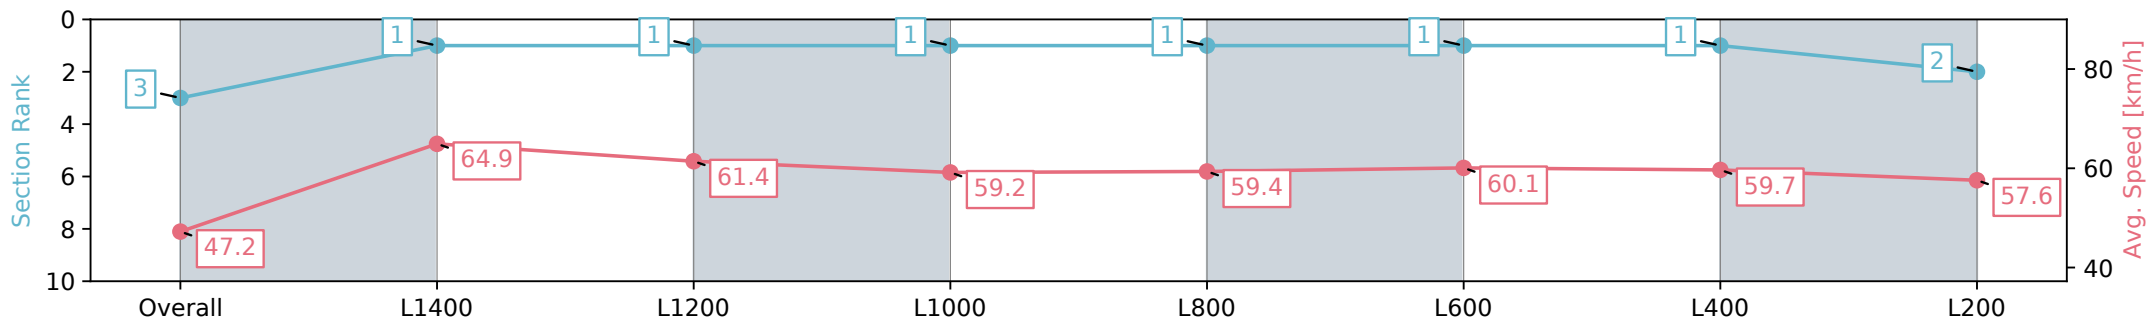

Morphettville Parks SA - Professional

Race 1: Quayclean Handicap - 1550m

21 September 2024 - 12:22PM

Track Rating: Soft 5, Weather: Overcast, Rail Position: True

Section	Overall	L1400	L1200	L1000	L800	L600	L400	L200
Section Times	1:35.19 [3] (0:11.43)	1:23.76 [1] (0:11.09)	1:12.67 [1] (0:11.76)	1:00.91 [1] (0:12.18)	0:48.73 [1] (0:12.15)	0:36.58 [1] (0:12.02)	0:24.56 [1] (0:12.11)	0:12.45 [2] (0:12.45)
Average Speed [km/h]	47.2	64.9	61.4	59.2	59.4	60.1	59.7	57.6
Top Speed [km/h]	63.4	66.5	62.8	60.2	60.2	60.9	60.4	59.5
Avg. Dist. to Rail [m]	1.3	0.8	0.4	1.1	1.0	0.8	2.2	3.0
Avg. Stride Freq. [Hz]	2.2	2.3	2.2	2.1	2.1	2.2	2.2	2.2
Avg. Stride Length [m]	6.0	7.9	7.7	7.7	7.7	7.7	7.5	7.3