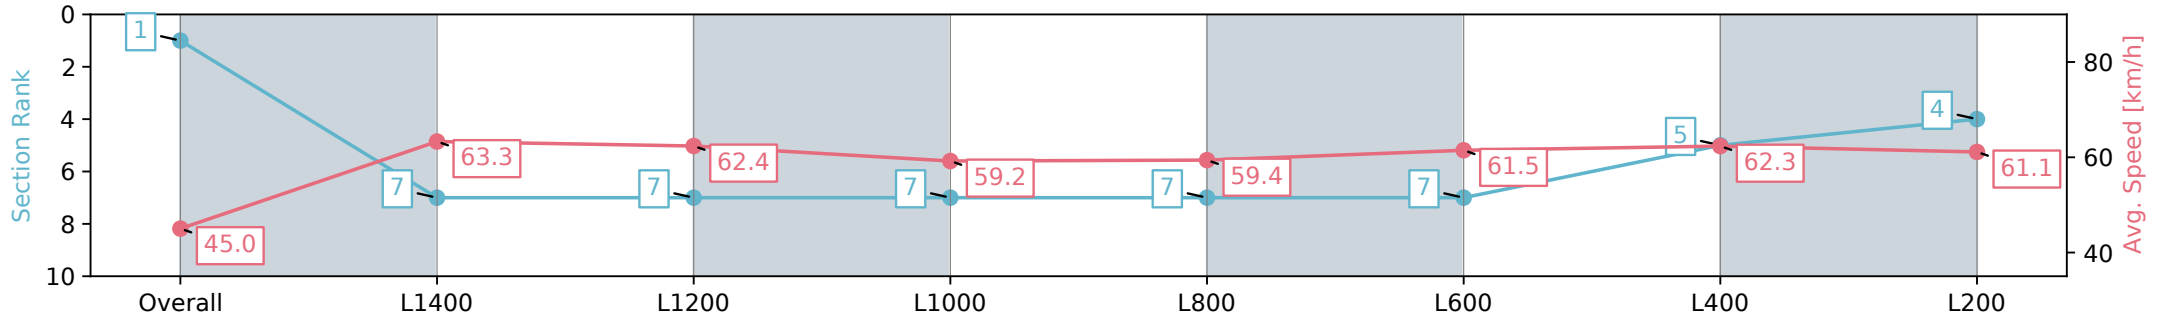

21 September 2024 - 12:22PM

Track Rating: Soft 5, Weather: Overcast, Rail Position: True

Section	Overall	L1400	L1200	L1000	L800	L600	L400	L200
Section Times	1:34.62 [1] (0:12.02)	1:22.60 [7] (0:11.38)	1:11.22 [7] (0:11.62)	0:59.60 [7] (0:12.17)	0:47.43 [7] (0:12.19)	0:35.24 [7] (0:11.90)	0:23.34 [5] (0:11.60)	0:11.74 [4] (0:11.74)
Average Speed [km/h]	45.0	63.3	62.4	59.2	59.4	61.5	62.3	61.1
Top Speed [km/h]	61.0	64.6	64.9	60.3	60.2	63.0	63.4	62.9
Avg. Dist. to Rail [m]	5.7	2.0	1.1	1.8	1.8	2.7	4.3	6.9
Avg. Stride Freq. [Hz]	2.2	2.4	2.4	2.3	2.3	2.4	2.4	2.4
Avg. Stride Length [m]	5.7	7.3	7.3	7.2	7.2	7.2	7.1	7.0