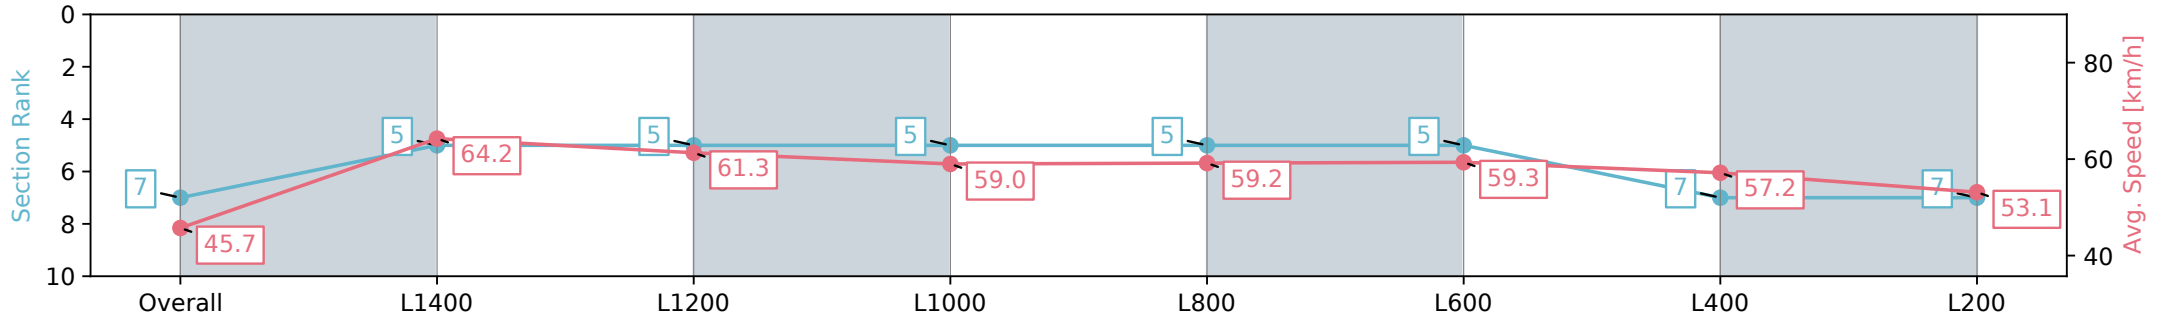

Morphettville Parks SA - Professional

Race 1: Quayclean Handicap - 1550m

21 September 2024 - 12:22PM

Track Rating: Soft 5, Weather: Overcast, Rail Position: True

Section	Overall	L1400	L1200	L1000	L800	L600	L400	L200
Section Times	1:37.45 [7] (0:11.82)	1:25.63 [5] (0:11.22)	1:14.41 [5] (0:11.70)	1:02.71 [5] (0:12.21)	0:50.50 [5] (0:12.21)	0:38.29 [5] (0:12.22)	0:26.07 [7] (0:12.63)	0:13.44 [7] (0:13.44)
Average Speed [km/h]	45.7	64.2	61.3	59.0	59.2	59.3	57.2	53.1
Top Speed [km/h]	62.0	65.5	63.9	59.7	60.1	60.2	60.2	56.4
Avg. Dist. to Rail [m]	2.7	0.9	0.4	0.6	1.0	1.2	0.4	1.2
Avg. Stride Freq. [Hz]	2.4	2.5	2.5	2.4	2.4	2.5	2.4	2.4
Avg. Stride Length [m]	5.3	7.0	6.8	6.8	6.8	6.7	6.5	6.2

[ ] Ranking at each section and finish  
 -:-:- No data available at this section  
 NA No data available