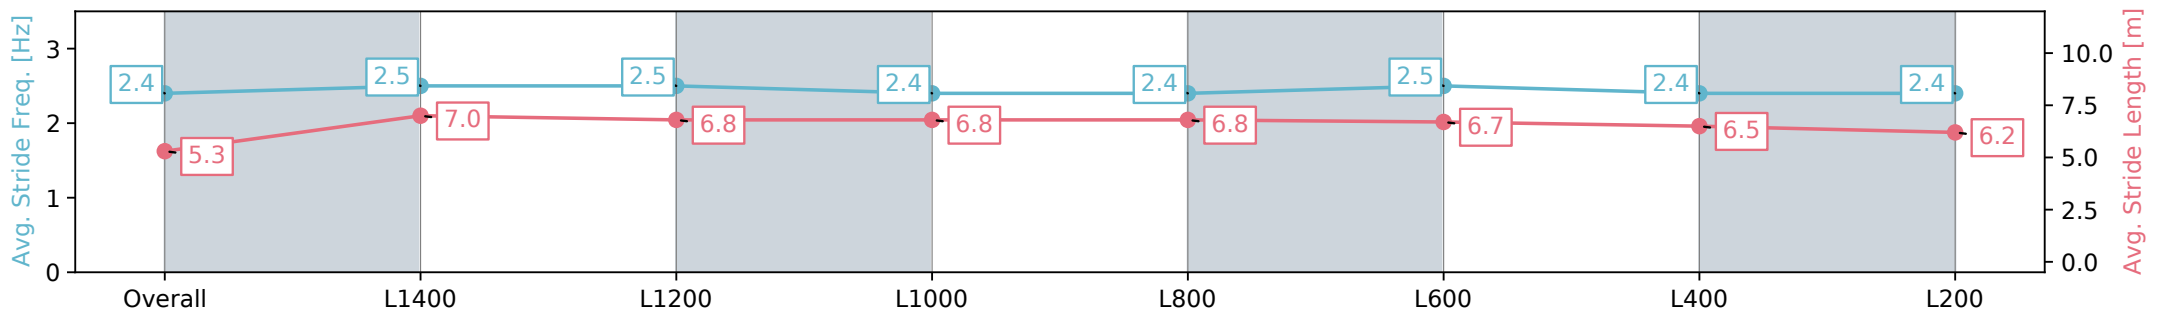

- [ ] Ranking at each section and finish
- :-:- No data available at this section
- NA No data available

Horse/Jockey Name	TINY BAY/Justin Potter
Finish Rank	7
Fastest Section Time (Section)	0:11.22 (L1400)
Top Speed [km/h] (Section)	65.5 (L1400)
Race State	Finished

Morphettville Parks SA - Professional

Race 1: Quayclean Handicap - 1550m

21 September 2024 - 12:22PM

Track Rating: Soft 5, Weather: Overcast, Rail Position: True

Section	Overall	L1400	L1200	L1000	L800	L600	L400	L200
Section Times	1:37.45 [7] (0:11.82)	1:25.63 [5] (0:11.22)	1:14.41 [5] (0:11.70)	1:02.71 [5] (0:12.21)	0:50.50 [5] (0:12.21)	0:38.29 [5] (0:12.22)	0:26.07 [7] (0:12.63)	0:13.44 [7] (0:13.44)
Average Speed [km/h]	45.7	64.2	61.3	59.0	59.2	59.3	57.2	53.1
Top Speed [km/h]	62.0	65.5	63.9	59.7	60.1	60.2	60.2	56.4
Avg. Dist. to Rail [m]	2.7	0.9	0.4	0.6	1.0	1.2	0.4	1.2
Avg. Stride Freq. [Hz]	2.4	2.5	2.5	2.4	2.4	2.5	2.4	2.4
Avg. Stride Length [m]	5.3	7.0	6.8	6.8	6.8	6.7	6.5	6.2

[ ] Ranking at each section and finish  
 -:-:- No data available at this section  
 NA No data available