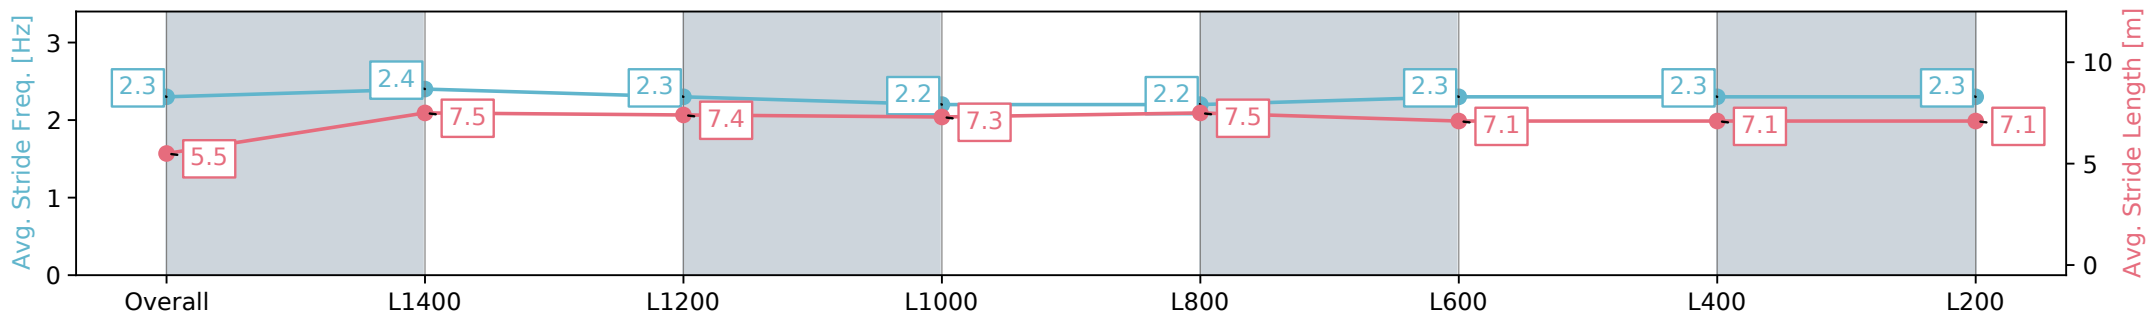

Morphettville Parks SA - Professional

Race 1: Quayclean Handicap - 1550m

21 September 2024 - 12:22PM

Track Rating: Soft 5, Weather: Overcast, Rail Position: True

Section	Overall	L1400	L1200	L1000	L800	L600	L400	L200
Section Times	1:34.92 [2] (0:11.54)	1:23.38 [2] (0:11.03)	1:12.35 [2] (0:11.77)	1:00.58 [2] (0:12.23)	0:48.35 [2] (0:12.10)	0:36.25 [2] (0:12.04)	0:24.21 [2] (0:11.85)	0:12.36 [1] (0:12.36)
Average Speed [km/h]	46.8	65.4	61.7	58.9	59.9	60.7	60.9	58.0
Top Speed [km/h]	65.5	66.8	63.5	60.3	60.1	61.5	62.0	60.2
Avg. Dist. to Rail [m]	6.9	2.9	1.5	2.0	2.1	2.3	2.6	5.2
Avg. Stride Freq. [Hz]	2.3	2.4	2.3	2.2	2.2	2.3	2.3	2.3
Avg. Stride Length [m]	5.5	7.5	7.4	7.3	7.5	7.1	7.1	7.1