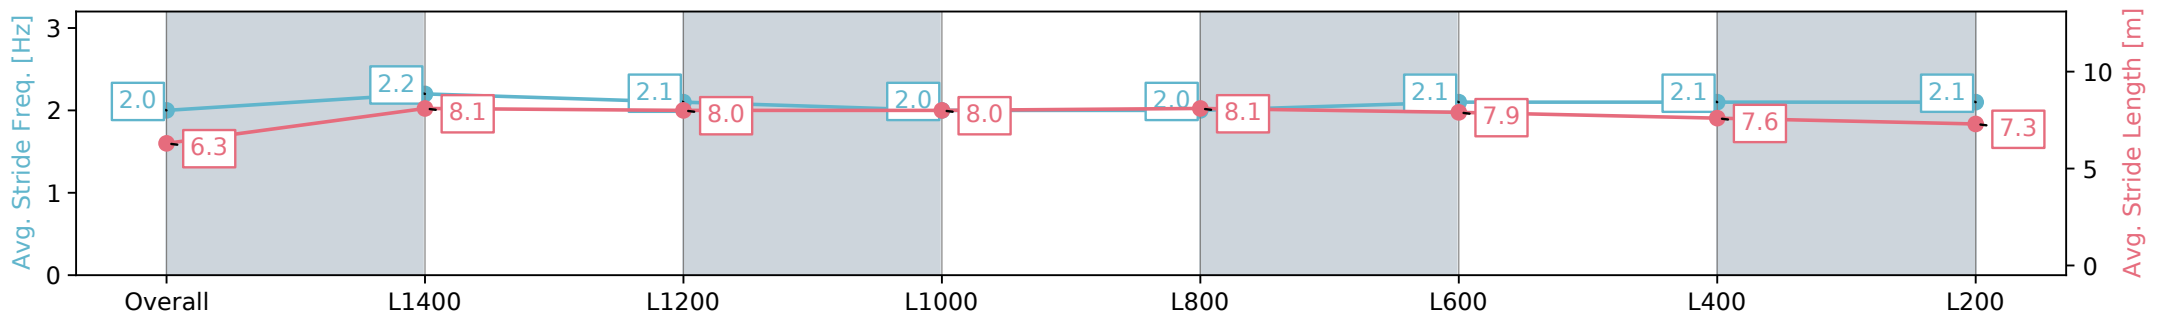

Morphettville Parks SA - Professional

Race 1: Quayclean Handicap - 1550m

21 September 2024 - 12:22PM

Track Rating: Soft 5, Weather: Overcast, Rail Position: True

Section	Overall	L1400	L1200	L1000	L800	L600	L400	L200
Section Times	1:35.27 [4] (0:11.57)	1:23.69 [3] (0:11.13)	1:12.56 [3] (0:11.78)	1:00.78 [3] (0:12.23)	0:48.55 [3] (0:12.12)	0:36.43 [3] (0:12.05)	0:24.38 [3] (0:11.90)	0:12.48 [3] (0:12.48)
Average Speed [km/h]	46.6	64.7	61.3	58.9	59.6	60.6	60.9	57.4
Top Speed [km/h]	64.7	66.6	62.9	59.6	60.9	62.8	62.3	59.6
Avg. Dist. to Rail [m]	2.0	1.0	0.5	1.0	1.2	2.2	3.3	2.7
Avg. Stride Freq. [Hz]	2.0	2.2	2.1	2.0	2.0	2.1	2.1	2.1
Avg. Stride Length [m]	6.3	8.1	8.0	8.0	8.1	7.9	7.6	7.3

[ ] Ranking at each section and finish  
 -:-:- No data available at this section  
 NA No data available

Horse/Jockey Name	QUEENOFTHEAIR/Ben Price
Finish Rank	5
Fastest Section Time (Section)	0:11.24 (L1400)
Top Speed [km/h] (Section)	65.3 (L1400)
Race State	Finished