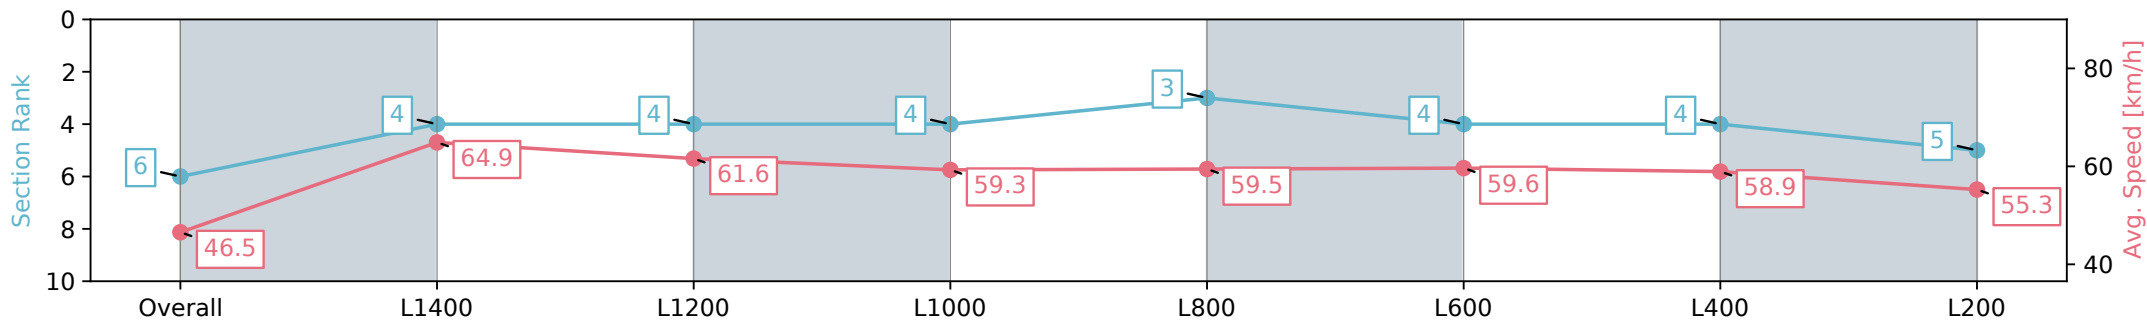

Morphettville Parks SA - Professional

Race 1: Quayclean Handicap - 1550m

21 September 2024 - 12:22PM

Track Rating: Soft 5, Weather: Overcast, Rail Position: True

Section	Overall	L1400	L1200	L1000	L800	L600	L400	L200
Section Times	1:36.48 [6] (0:11.61)	1:24.87 [4] (0:11.12)	1:13.75 [4] (0:11.82)	1:01.93 [4] (0:12.17)	0:49.76 [3] (0:12.18)	0:37.58 [4] (0:12.27)	0:25.31 [4] (0:12.34)	0:12.97 [5] (0:12.97)
Average Speed [km/h]	46.5	64.9	61.6	59.3	59.5	59.6	58.9	55.3
Top Speed [km/h]	64.4	65.9	63.3	59.8	60.3	60.6	61.0	57.2
Avg. Dist. to Rail [m]	3.3	2.7	1.8	2.3	2.3	2.9	4.9	7.1
Avg. Stride Freq. [Hz]	2.4	2.5	2.3	2.3	2.3	2.3	2.4	2.3
Avg. Stride Length [m]	5.4	7.4	7.4	7.3	7.3	7.1	6.8	6.6