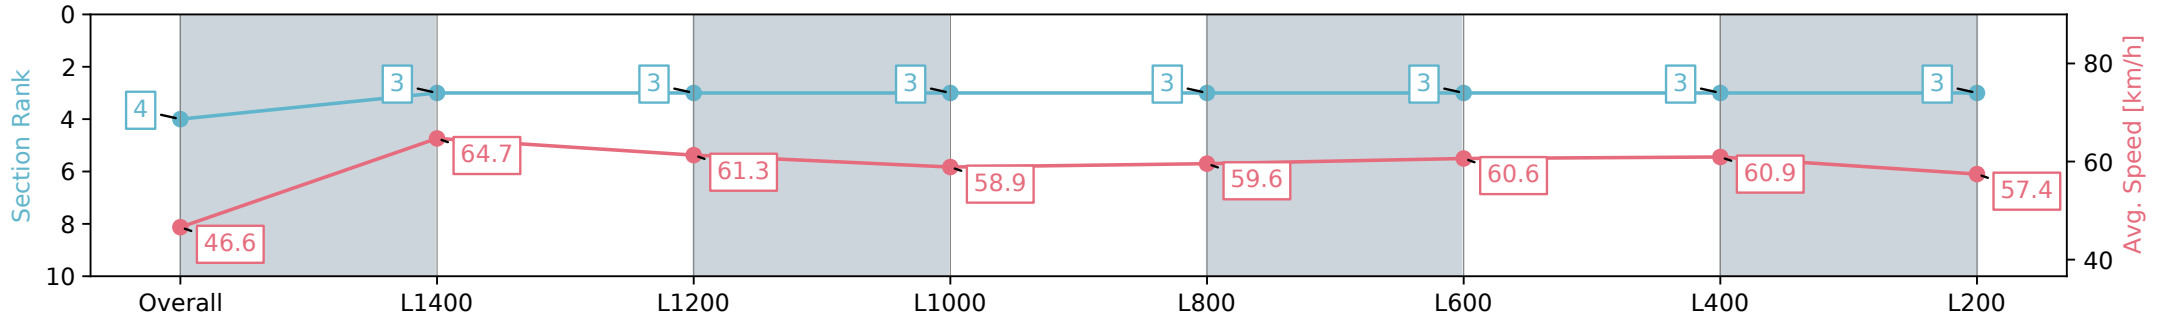

Morphettville Parks SA - Professional

Race 1: Quayclean Handicap - 1550m

21 September 2024 - 12:22PM

Track Rating: Soft 5, Weather: Overcast, Rail Position: True

Section	Overall	L1400	L1200	L1000	L800	L600	L400	L200
Section Times	1:35.27 [4] (0:11.57)	1:23.69 [3] (0:11.13)	1:12.56 [3] (0:11.78)	1:00.78 [3] (0:12.23)	0:48.55 [3] (0:12.12)	0:36.43 [3] (0:12.05)	0:24.38 [3] (0:11.90)	0:12.48 [3] (0:12.48)
Average Speed [km/h]	46.6	64.7	61.3	58.9	59.6	60.6	60.9	57.4
Top Speed [km/h]	64.7	66.6	62.9	59.6	60.9	62.8	62.3	59.6
Avg. Dist. to Rail [m]	2.0	1.0	0.5	1.0	1.2	2.2	3.3	2.7
Avg. Stride Freq. [Hz]	2.0	2.2	2.1	2.0	2.0	2.1	2.1	2.1
Avg. Stride Length [m]	6.3	8.1	8.0	8.0	8.1	7.9	7.6	7.3

[ ] Ranking at each section and finish  
 -:-:- No data available at this section  
 NA No data available

Horse/Jockey Name	QUEENOFTHEAIR/Ben Price
Finish Rank	5
Fastest Section Time (Section)	0:11.24 (L1400)
Top Speed [km/h] (Section)	65.3 (L1400)
Race State	Finished