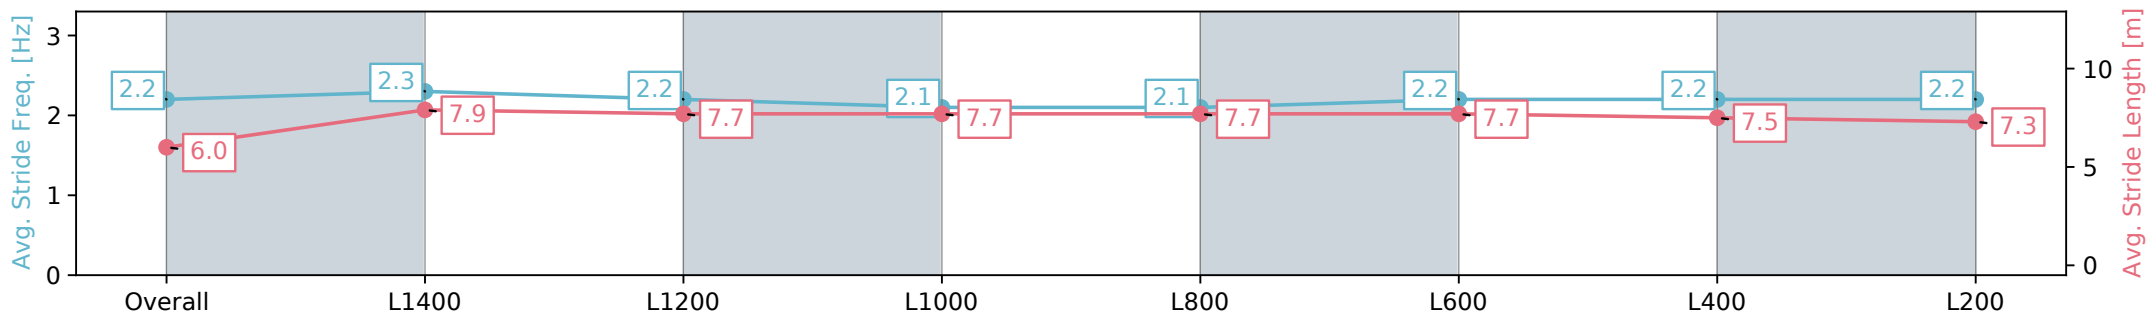

Morphettville Parks SA - Professional

Race 1: Quayclean Handicap - 1550m

21 September 2024 - 12:22PM

Track Rating: Soft 5, Weather: Overcast, Rail Position: True

Section	Overall	L1400	L1200	L1000	L800	L600	L400	L200
Section Times	1:35.19 [3] (0:11.43)	1:23.76 [1] (0:11.09)	1:12.67 [1] (0:11.76)	1:00.91 [1] (0:12.18)	0:48.73 [1] (0:12.15)	0:36.58 [1] (0:12.02)	0:24.56 [1] (0:12.11)	0:12.45 [2] (0:12.45)
Average Speed [km/h]	47.2	64.9	61.4	59.2	59.4	60.1	59.7	57.6
Top Speed [km/h]	63.4	66.5	62.8	60.2	60.2	60.9	60.4	59.5
Avg. Dist. to Rail [m]	1.3	0.8	0.4	1.1	1.0	0.8	2.2	3.0
Avg. Stride Freq. [Hz]	2.2	2.3	2.2	2.1	2.1	2.2	2.2	2.2
Avg. Stride Length [m]	6.0	7.9	7.7	7.7	7.7	7.7	7.5	7.3