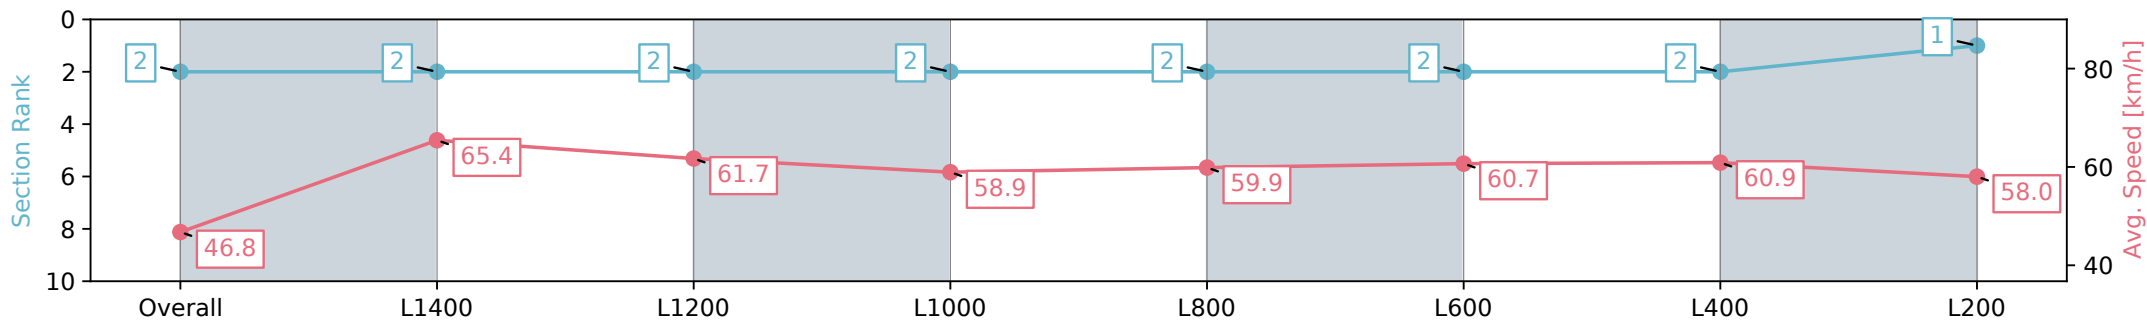

Morphettville Parks SA - Professional

Race 1: Quayclean Handicap - 1550m

21 September 2024 - 12:22PM

Track Rating: Soft 5, Weather: Overcast, Rail Position: True

Section	Overall	L1400	L1200	L1000	L800	L600	L400	L200
Section Times	1:34.92 [2] (0:11.54)	1:23.38 [2] (0:11.03)	1:12.35 [2] (0:11.77)	1:00.58 [2] (0:12.23)	0:48.35 [2] (0:12.10)	0:36.25 [2] (0:12.04)	0:24.21 [2] (0:11.85)	0:12.36 [1] (0:12.36)
Average Speed [km/h]	46.8	65.4	61.7	58.9	59.9	60.7	60.9	58.0
Top Speed [km/h]	65.5	66.8	63.5	60.3	60.1	61.5	62.0	60.2
Avg. Dist. to Rail [m]	6.9	2.9	1.5	2.0	2.1	2.3	2.6	5.2
Avg. Stride Freq. [Hz]	2.3	2.4	2.3	2.2	2.2	2.3	2.3	2.3
Avg. Stride Length [m]	5.5	7.5	7.4	7.3	7.5	7.1	7.1	7.1