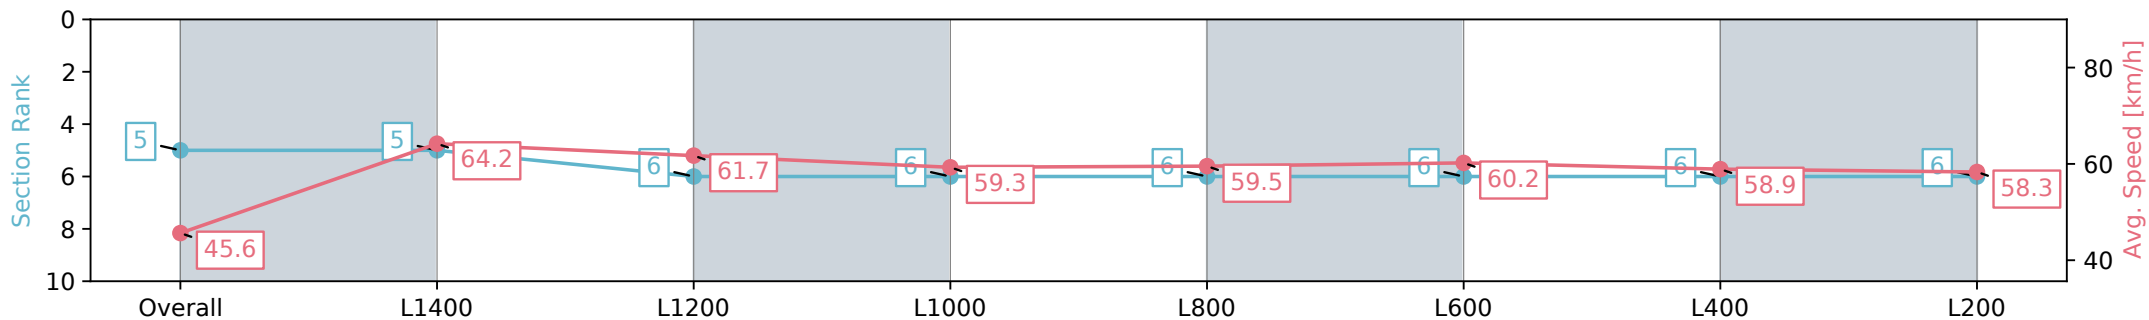

Morphettville Parks SA - Professional

Race 1: Quayclean Handicap - 1550m

21 September 2024 - 12:22PM

Track Rating: Soft 5, Weather: Overcast, Rail Position: True

Section	Overall	L1400	L1200	L1000	L800	L600	L400	L200
Section Times	1:35.99 [5] (0:11.82)	1:24.17 [5] (0:11.24)	1:12.93 [6] (0:11.78)	1:01.15 [6] (0:12.17)	0:48.98 [6] (0:12.17)	0:36.81 [6] (0:12.19)	0:24.62 [6] (0:12.34)	0:12.28 [6] (0:12.28)
Average Speed [km/h]	45.6	64.2	61.7	59.3	59.5	60.2	58.9	58.3
Top Speed [km/h]	62.1	65.3	64.2	60.0	60.5	61.2	60.0	59.4
Avg. Dist. to Rail [m]	5.0	2.3	1.6	2.6	2.5	3.5	4.8	4.2
Avg. Stride Freq. [Hz]	2.2	2.2	2.2	2.1	2.1	2.2	2.2	2.1
Avg. Stride Length [m]	5.8	8.0	7.8	7.8	7.7	7.6	7.6	7.5