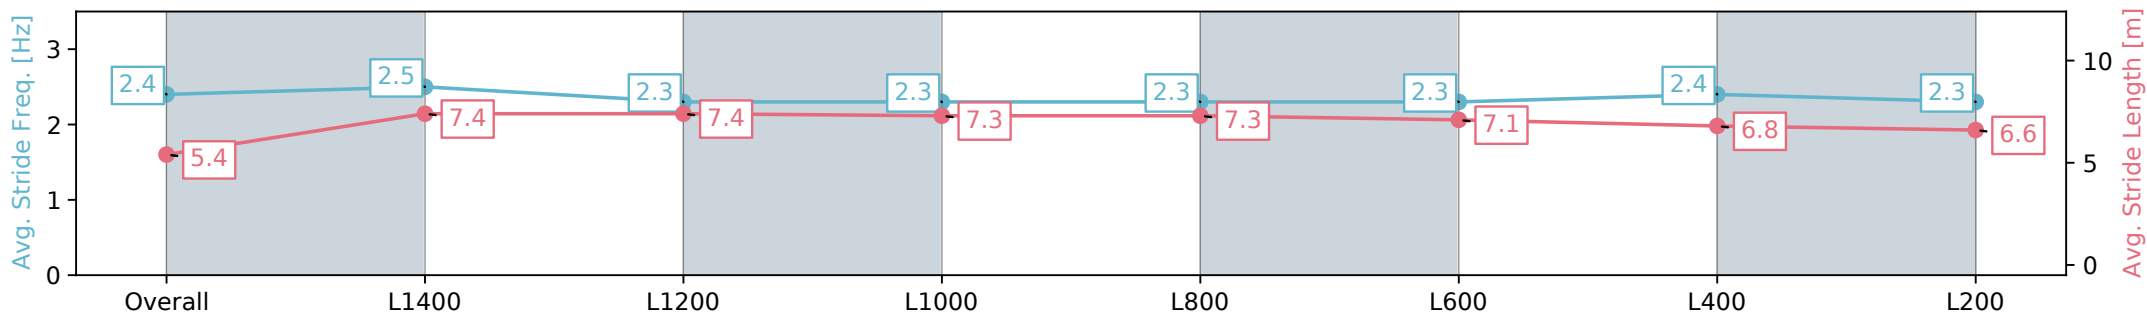

Morphettville Parks SA - Professional

Race 1: Quayclean Handicap - 1550m

21 September 2024 - 12:22PM

Track Rating: Soft 5, Weather: Overcast, Rail Position: True

Section	Overall	L1400	L1200	L1000	L800	L600	L400	L200
Section Times	1:36.48 [6] (0:11.61)	1:24.87 [4] (0:11.12)	1:13.75 [4] (0:11.82)	1:01.93 [4] (0:12.17)	0:49.76 [3] (0:12.18)	0:37.58 [4] (0:12.27)	0:25.31 [4] (0:12.34)	0:12.97 [5] (0:12.97)
Average Speed [km/h]	46.5	64.9	61.6	59.3	59.5	59.6	58.9	55.3
Top Speed [km/h]	64.4	65.9	63.3	59.8	60.3	60.6	61.0	57.2
Avg. Dist. to Rail [m]	3.3	2.7	1.8	2.3	2.3	2.9	4.9	7.1
Avg. Stride Freq. [Hz]	2.4	2.5	2.3	2.3	2.3	2.3	2.4	2.3
Avg. Stride Length [m]	5.4	7.4	7.4	7.3	7.3	7.1	6.8	6.6

- [ ] Ranking at each section and finish
- :-:- No data available at this section
- NA No data available

Horse/Jockey Name	TINY BAY/Justin Potter
Finish Rank	7
Fastest Section Time (Section)	0:11.22 (L1400)
Top Speed [km/h] (Section)	65.5 (L1400)
Race State	Finished