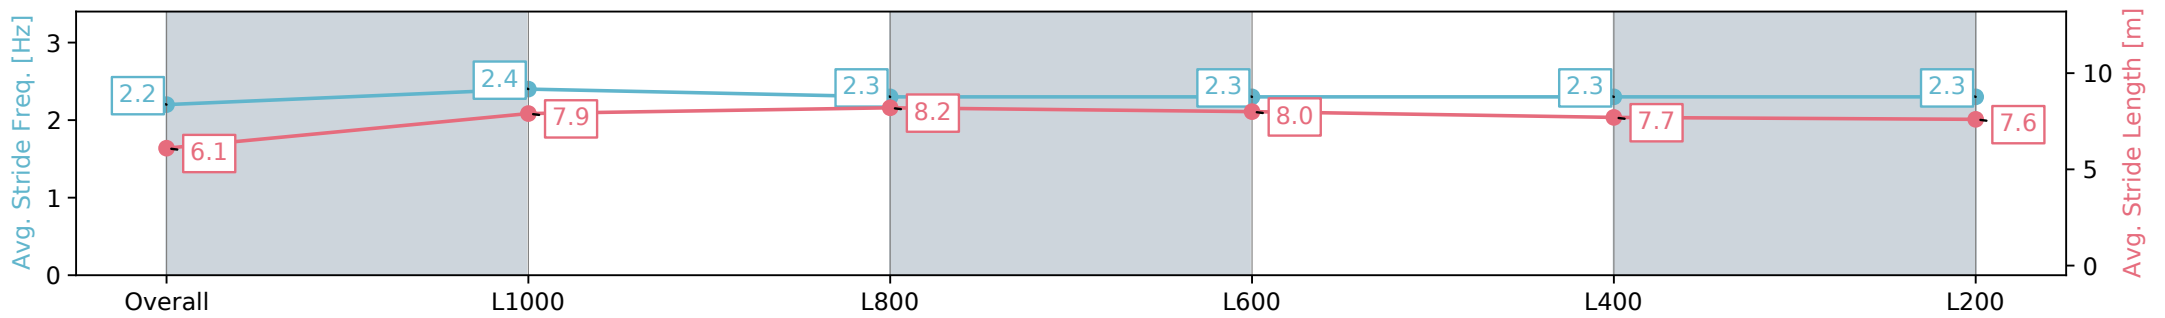

14 September 2024 - 4:03PM

Track Rating: Good 4, Weather: Fine, Rail Position: +11m 1200m-W/
Post; + 8m Remainder Sectional 611m

Section	Overall	L1000	L800	L600	L400	L200
Section Times	1:02.57 [1] (0:08.53)	0:54.04 [5] (0:10.59)	0:43.45 [5] (0:10.40)	0:33.05 [3] (0:10.55)	0:22.50 [2] (0:10.88)	0:11.62 [2] (0:11.62)
Average Speed [km/h]	42.2	68.0	68.9	67.8	66.3	62.0
Top Speed [km/h]	64.7	69.7	69.6	69.2	67.6	65.1
Avg. Dist. to Rail [m]	0.7	0.5	1.1	0.8	1.6	2.6
Avg. Stride Freq. [Hz]	2.2	2.4	2.3	2.3	2.3	2.3
Avg. Stride Length [m]	6.1	7.9	8.2	8.0	7.7	7.6