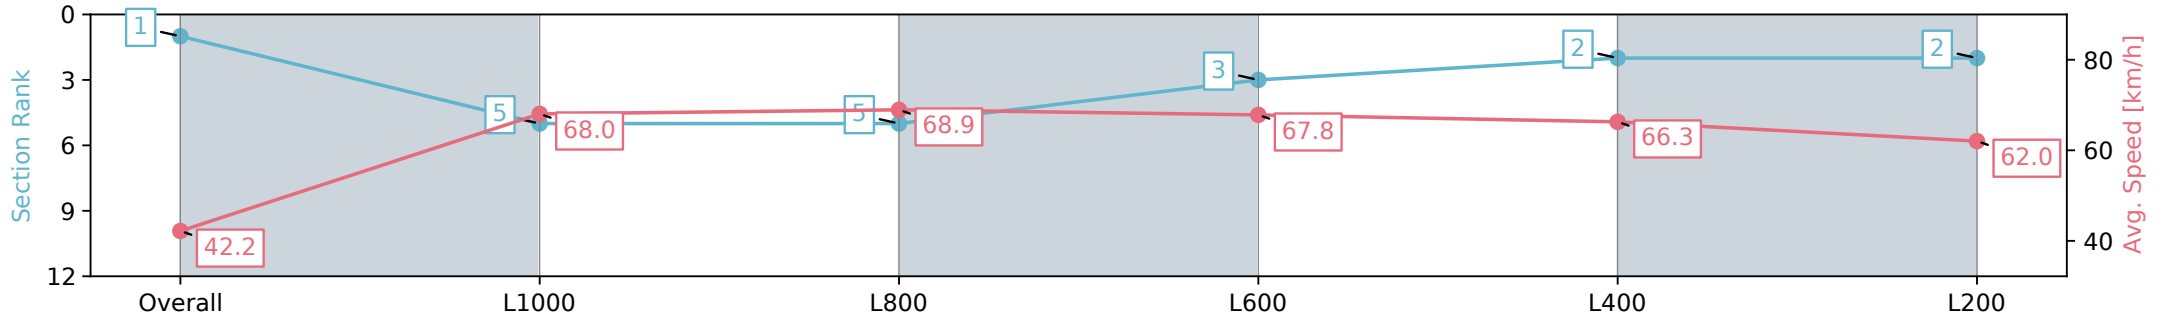

14 September 2024 - 4:03PM

Track Rating: Good 4, Weather: Fine, Rail Position: +11m 1200m-W/
Post; + 8m Remainder Sectional 611m

Section	Overall	L1000	L800	L600	L400	L200
Section Times	1:02.57 [1] (0:08.53)	0:54.04 [5] (0:10.59)	0:43.45 [5] (0:10.40)	0:33.05 [3] (0:10.55)	0:22.50 [2] (0:10.88)	0:11.62 [2] (0:11.62)
Average Speed [km/h]	42.2	68.0	68.9	67.8	66.3	62.0
Top Speed [km/h]	64.7	69.7	69.6	69.2	67.6	65.1
Avg. Dist. to Rail [m]	0.7	0.5	1.1	0.8	1.6	2.6
Avg. Stride Freq. [Hz]	2.2	2.4	2.3	2.3	2.3	2.3
Avg. Stride Length [m]	6.1	7.9	8.2	8.0	7.7	7.6