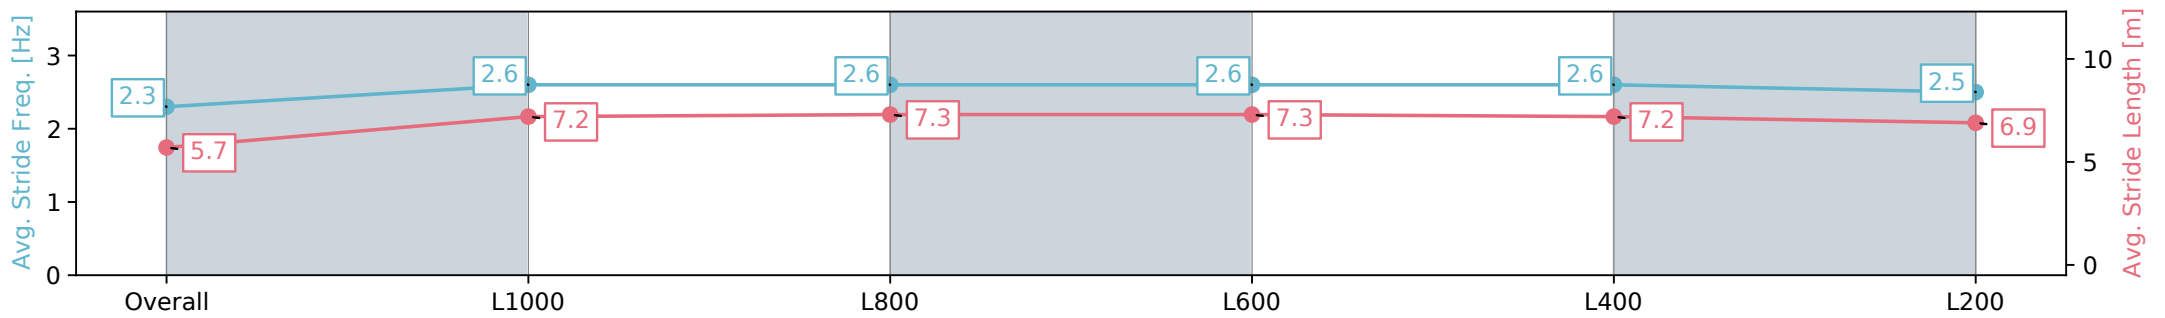

Section	Overall	L1000	L800	L600	L400	L200
Section Times	1:02.67 [2] (0:08.67)	0:54.00 [7] (0:10.54)	0:43.46 [6] (0:10.56)	0:32.90 [6] (0:10.74)	0:22.16 [6] (0:10.75)	0:11.41 [4] (0:11.41)
Average Speed [km/h]	41.6	68.3	68.3	67.1	67.2	63.1
Top Speed [km/h]	64.3	70.4	69.8	68.4	68.5	66.5
Avg. Dist. to Rail [m]	1.5	1.5	0.8	0.2	2.9	3.8
Avg. Stride Freq. [Hz]	2.3	2.6	2.6	2.6	2.6	2.5
Avg. Stride Length [m]	5.7	7.2	7.3	7.3	7.2	6.9