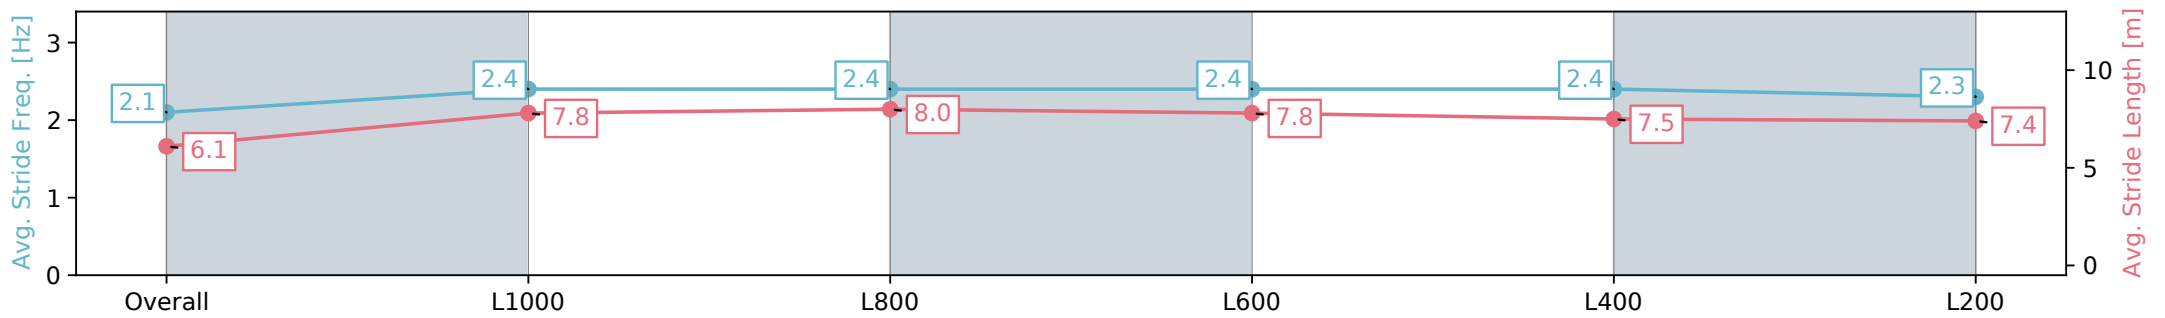

Morphettville SA - Professional

Race 7: Sportsbet Fast Form Handicap - 1100m

14 September 2024 - 4:03PM

Track Rating: Good 4, Weather: Fine, Rail Position: +11m 1200m-W/
Post; + 8m Remainder Sectional 611m

Section	Overall	L1000	L800	L600	L400	L200
Section Times	1:04.03 [8] (0:08.87)	0:55.16 [8] (0:10.77)	0:44.39 [8] (0:10.53)	0:33.86 [8] (0:10.82)	0:23.04 [8] (0:11.23)	0:11.81 [8] (0:11.81)
Average Speed [km/h]	40.7	66.8	68.6	66.6	64.2	61.0
Top Speed [km/h]	61.9	69.0	69.2	68.4	65.5	63.4
Avg. Dist. to Rail [m]	4.5	2.4	0.7	0.5	3.4	5.2
Avg. Stride Freq. [Hz]	2.1	2.4	2.4	2.4	2.4	2.3
Avg. Stride Length [m]	6.1	7.8	8.0	7.8	7.5	7.4