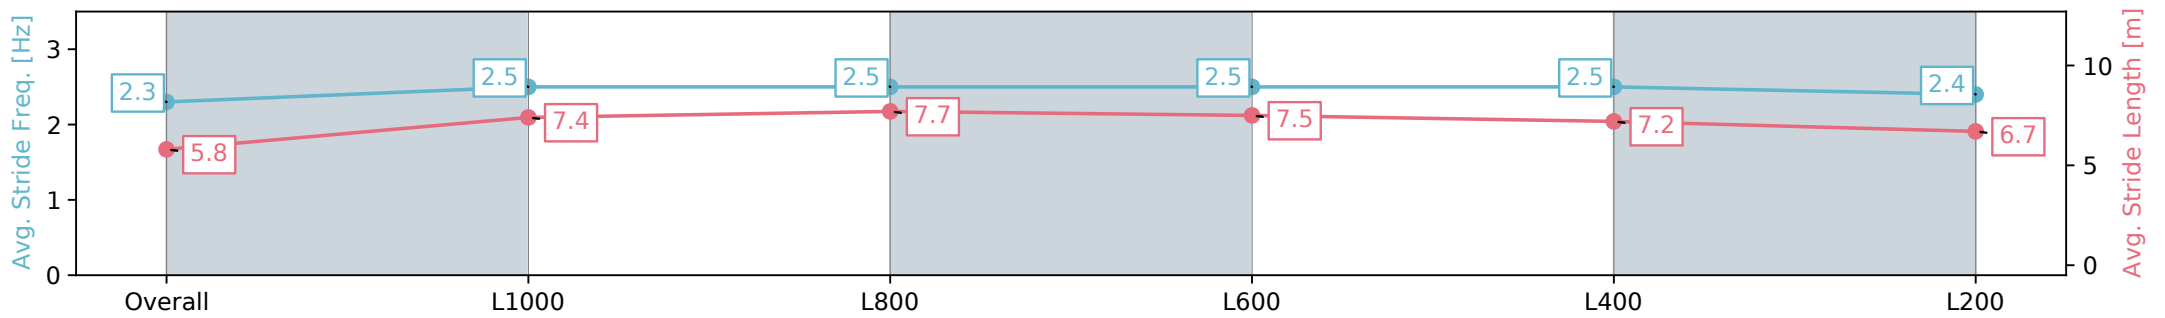

Morphettville SA - Professional

Race 7: Sportsbet Fast Form Handicap - 1100m

14 September 2024 - 4:03PM

Track Rating: Good 4, Weather: Fine, Rail Position: +11m 1200m-W/
Post; + 8m Remainder Sectional 611m

Section	Overall	L1000	L800	L600	L400	L200
Section Times	1:04.36 [9] (0:08.66)	0:55.70 [6] (0:10.73)	0:44.97 [7] (0:10.46)	0:34.51 [7] (0:10.59)	0:23.92 [5] (0:11.15)	0:12.77 [7] (0:12.77)
Average Speed [km/h]	41.6	67.2	68.9	67.8	64.7	56.4
Top Speed [km/h]	62.7	68.8	69.7	68.8	66.6	60.4
Avg. Dist. to Rail [m]	6.7	2.2	0.7	0.6	2.2	3.0
Avg. Stride Freq. [Hz]	2.3	2.5	2.5	2.5	2.5	2.4
Avg. Stride Length [m]	5.8	7.4	7.7	7.5	7.2	6.7