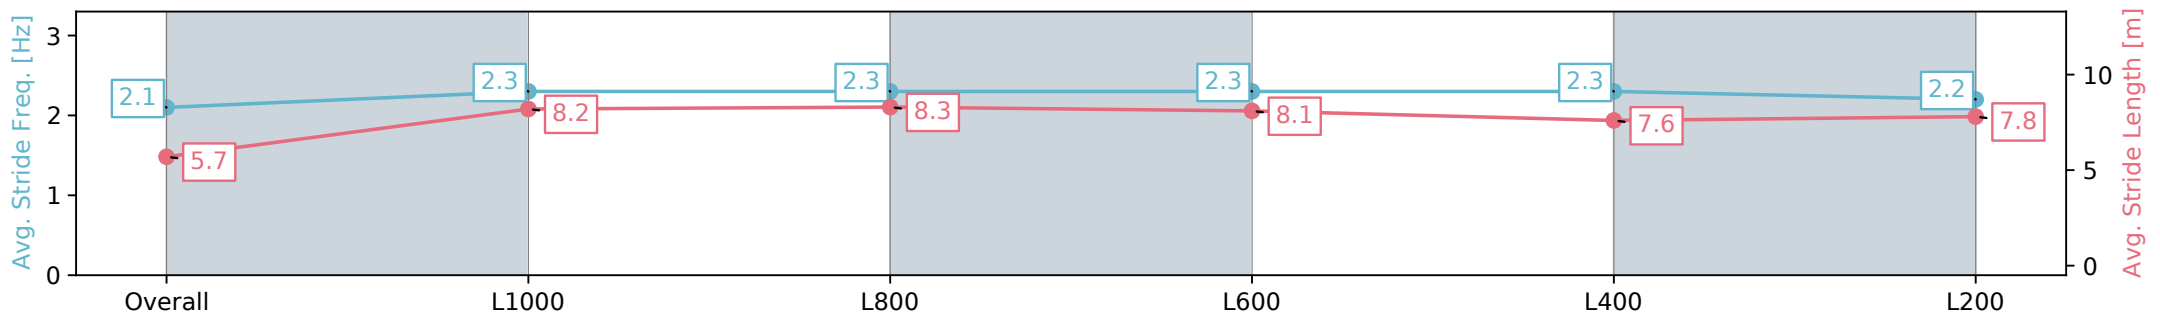

Morphettville SA - Professional

Race 7: Sportsbet Fast Form Handicap - 1100m

14 September 2024 - 4:03PM

Track Rating: Good 4, Weather: Fine, Rail Position: +11m 1200m-W/
Post: + 8m Remainder Sectional 611m

Section	Overall	L1000	L800	L600	L400	L200
Section Times	1:03.90 [7] (0:09.50)	0:54.40 [9] (0:10.57)	0:43.82 [9] (0:10.42)	0:33.40 [9] (0:10.80)	0:22.60 [9] (0:11.16)	0:11.44 [9] (0:11.44)
Average Speed [km/h]	37.9	68.1	69.2	67.1	64.7	62.9
Top Speed [km/h]	64.0	70.1	69.9	68.7	66.3	66.6
Avg. Dist. to Rail [m]	4.0	2.4	0.4	1.2	5.0	6.1
Avg. Stride Freq. [Hz]	2.1	2.3	2.3	2.3	2.3	2.2
Avg. Stride Length [m]	5.7	8.2	8.3	8.1	7.6	7.8