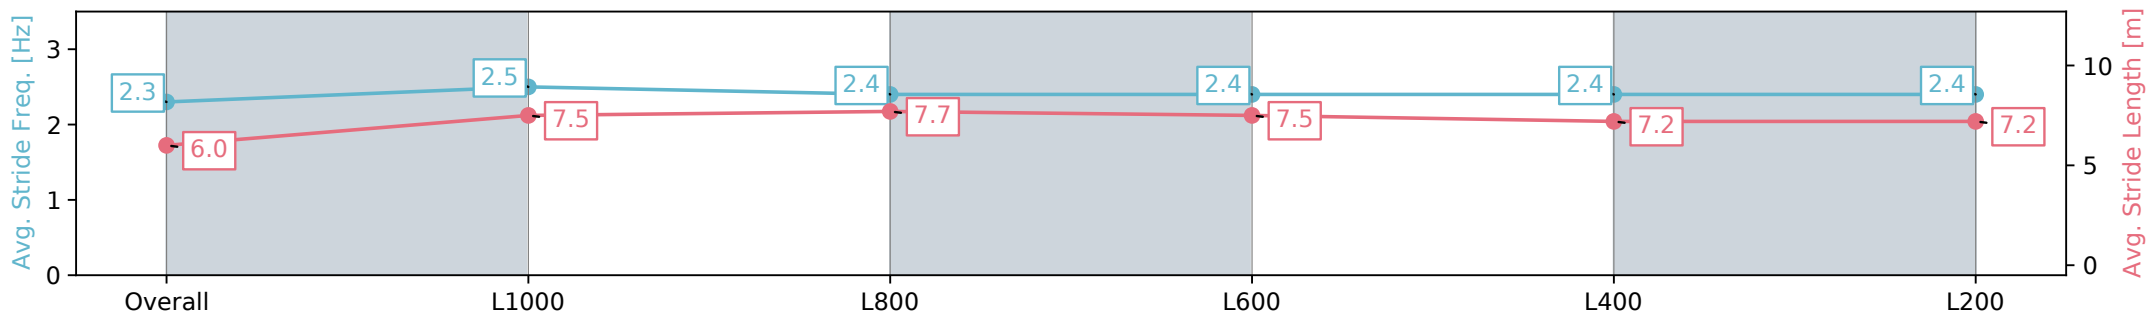

Section	Overall	L1000	L800	L600	L400	L200
Section Times	1:03.24 [5] (0:08.30)	0:54.94 [2] (0:10.46)	0:44.48 [2] (0:10.57)	0:33.90 [2] (0:10.91)	0:22.99 [4] (0:11.11)	0:11.88 [5] (0:11.88)
Average Speed [km/h]	43.3	68.8	68.2	66.0	64.9	60.6
Top Speed [km/h]	64.9	70.8	70.1	67.5	67.1	63.1
Avg. Dist. to Rail [m]	5.5	2.0	0.3	0.4	2.5	3.2
Avg. Stride Freq. [Hz]	2.3	2.5	2.4	2.4	2.4	2.4
Avg. Stride Length [m]	6.0	7.5	7.7	7.5	7.2	7.2