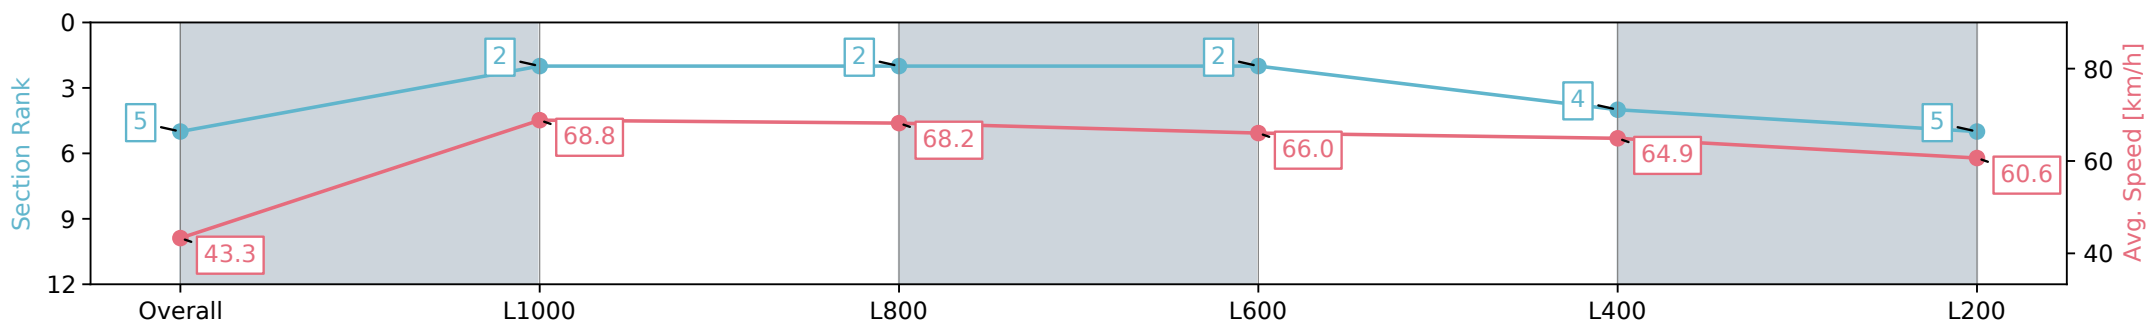

Section	Overall	L1000	L800	L600	L400	L200
Section Times	1:03.24 [5] (0:08.30)	0:54.94 [2] (0:10.46)	0:44.48 [2] (0:10.57)	0:33.90 [2] (0:10.91)	0:22.99 [4] (0:11.11)	0:11.88 [5] (0:11.88)
Average Speed [km/h]	43.3	68.8	68.2	66.0	64.9	60.6
Top Speed [km/h]	64.9	70.8	70.1	67.5	67.1	63.1
Avg. Dist. to Rail [m]	5.5	2.0	0.3	0.4	2.5	3.2
Avg. Stride Freq. [Hz]	2.3	2.5	2.4	2.4	2.4	2.4
Avg. Stride Length [m]	6.0	7.5	7.7	7.5	7.2	7.2