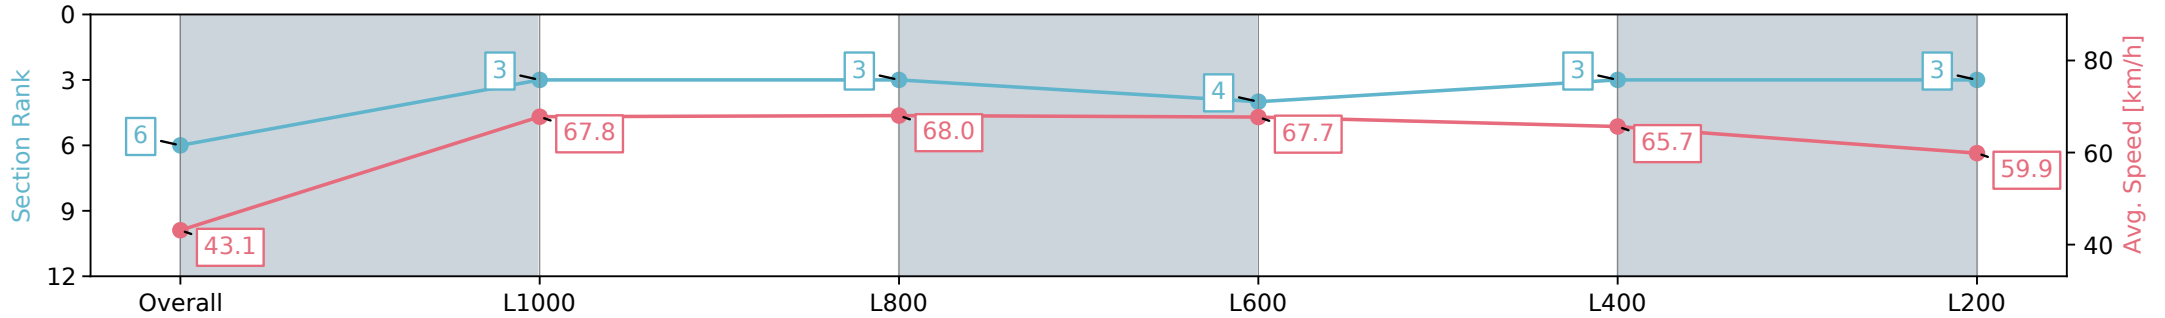

Section	Overall	L1000	L800	L600	L400	L200
Section Times	1:03.27 [6] (0:08.33)	0:54.94 [3] (0:10.64)	0:44.30 [3] (0:10.60)	0:33.70 [4] (0:10.67)	0:23.03 [3] (0:11.01)	0:12.02 [3] (0:12.02)
Average Speed [km/h]	43.1	67.8	68.0	67.7	65.7	59.9
Top Speed [km/h]	65.9	69.1	69.2	68.2	67.9	62.7
Avg. Dist. to Rail [m]	3.5	1.8	0.6	0.9	2.5	2.0
Avg. Stride Freq. [Hz]	2.3	2.4	2.4	2.5	2.5	2.4
Avg. Stride Length [m]	6.1	7.7	7.7	7.7	7.3	6.9