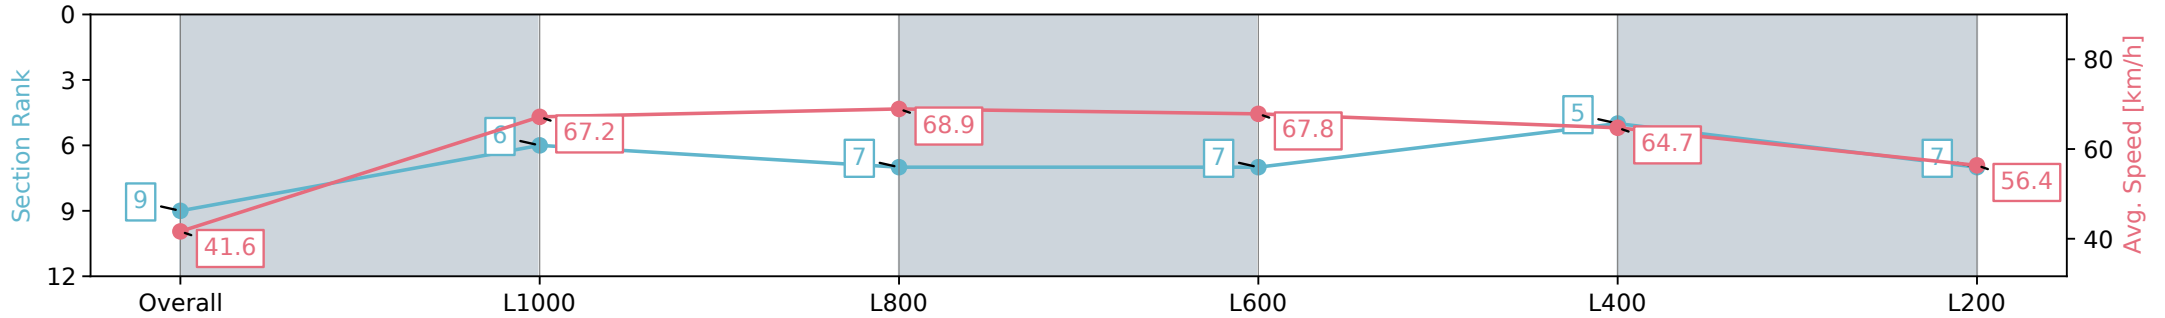

Horse/Jockey Name	ALL ABOUT EVE/Todd Pannell
Finish Rank	9
Fastest Section Time (Section)	0:10.46 (L800)
Top Speed [km/h] (Section)	69.7 (L1000)
Race State	Finished

Morphettville SA - Professional

Race 7: Sportsbet Fast Form Handicap - 1100m

14 September 2024 - 4:03PM

Track Rating: Good 4, Weather: Fine, Rail Position: +11m 1200m-W/
Post; + 8m Remainder Sectional 611m

Section	Overall	L1000	L800	L600	L400	L200
Section Times	1:04.36 [9] (0:08.66)	0:55.70 [6] (0:10.73)	0:44.97 [7] (0:10.46)	0:34.51 [7] (0:10.59)	0:23.92 [5] (0:11.15)	0:12.77 [7] (0:12.77)
Average Speed [km/h]	41.6	67.2	68.9	67.8	64.7	56.4
Top Speed [km/h]	62.7	68.8	69.7	68.8	66.6	60.4
Avg. Dist. to Rail [m]	6.7	2.2	0.7	0.6	2.2	3.0
Avg. Stride Freq. [Hz]	2.3	2.5	2.5	2.5	2.5	2.4
Avg. Stride Length [m]	5.8	7.4	7.7	7.5	7.2	6.7

[ ] Ranking at each section and finish
-:-:- No data available at this section
NA No data available