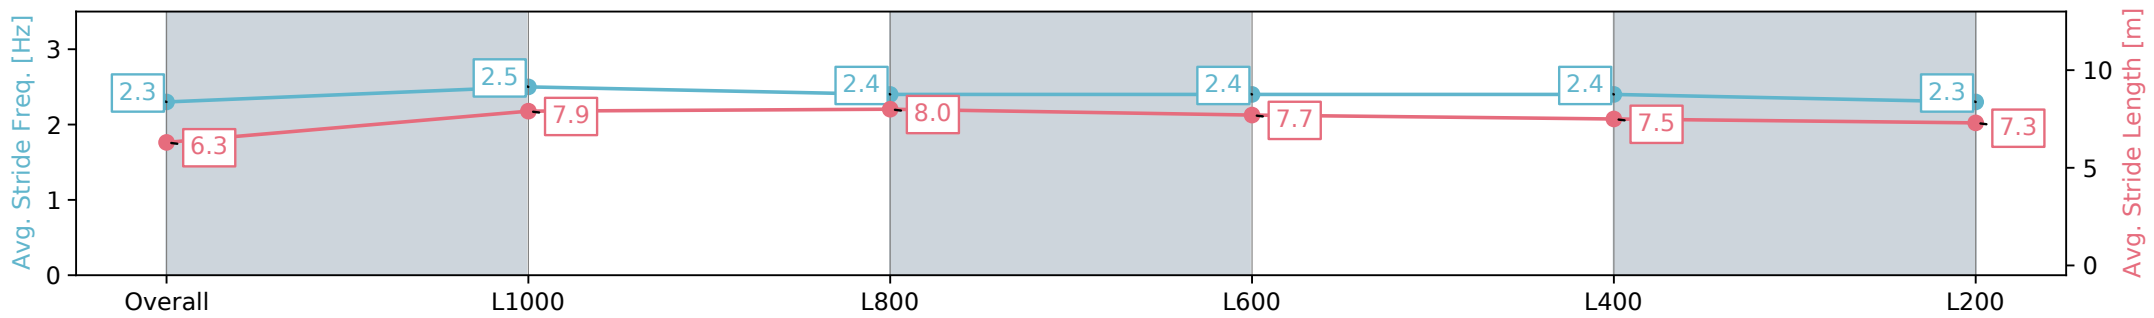

Section	Overall	L1000	L800	L600	L400	L200
Section Times	1:02.91 [3] (0:08.22)	0:54.69 [1] (0:10.21)	0:44.48 [1] (0:10.31)	0:34.17 [1] (0:10.87)	0:23.30 [1] (0:11.33)	0:11.97 [1] (0:11.97)
Average Speed [km/h]	43.9	70.5	69.9	66.1	63.7	60.1
Top Speed [km/h]	66.4	72.4	71.5	69.5	65.1	63.0
Avg. Dist. to Rail [m]	7.7	6.6	0.6	0.3	0.5	0.1
Avg. Stride Freq. [Hz]	2.3	2.5	2.4	2.4	2.4	2.3
Avg. Stride Length [m]	6.3	7.9	8.0	7.7	7.5	7.3