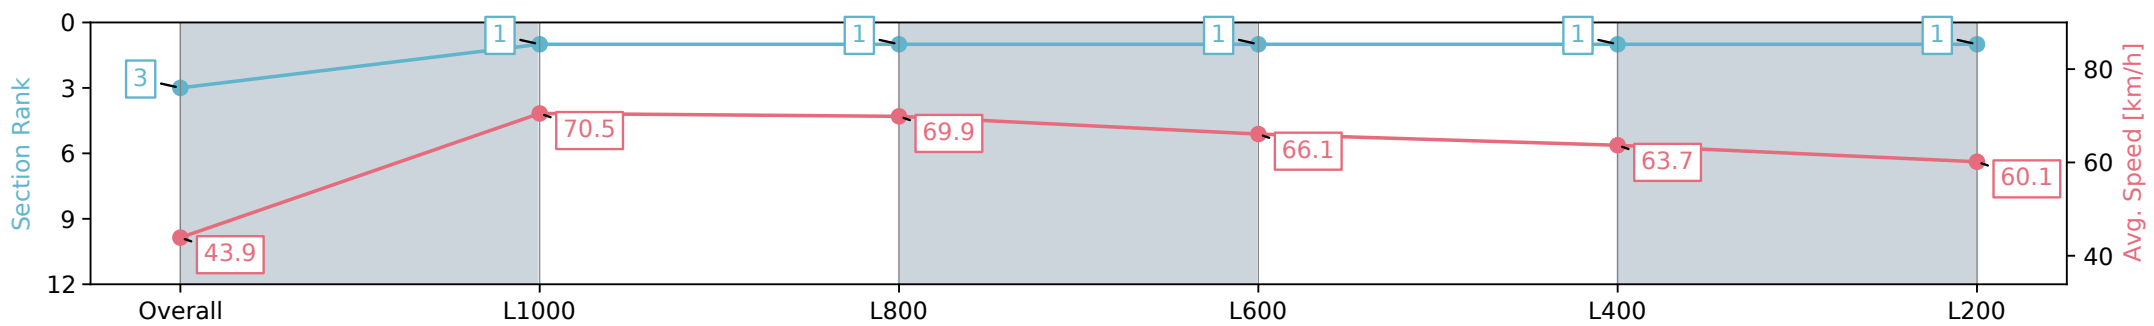

Section	Overall	L1000	L800	L600	L400	L200
Section Times	1:02.91 [3] (0:08.22)	0:54.69 [1] (0:10.21)	0:44.48 [1] (0:10.31)	0:34.17 [1] (0:10.87)	0:23.30 [1] (0:11.33)	0:11.97 [1] (0:11.97)
Average Speed [km/h]	43.9	70.5	69.9	66.1	63.7	60.1
Top Speed [km/h]	66.4	72.4	71.5	69.5	65.1	63.0
Avg. Dist. to Rail [m]	7.7	6.6	0.6	0.3	0.5	0.1
Avg. Stride Freq. [Hz]	2.3	2.5	2.4	2.4	2.4	2.3
Avg. Stride Length [m]	6.3	7.9	8.0	7.7	7.5	7.3