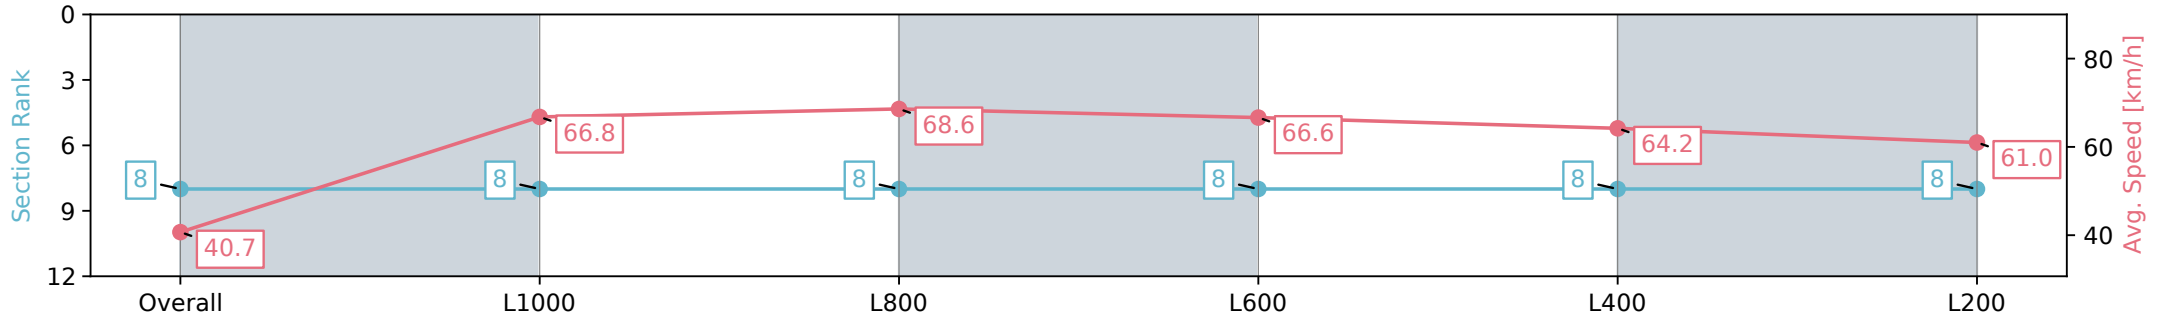

Section	Overall	L1000	L800	L600	L400	L200
Section Times	1:04.03 [8] (0:08.87)	0:55.16 [8] (0:10.77)	0:44.39 [8] (0:10.53)	0:33.86 [8] (0:10.82)	0:23.04 [8] (0:11.23)	0:11.81 [8] (0:11.81)
Average Speed [km/h]	40.7	66.8	68.6	66.6	64.2	61.0
Top Speed [km/h]	61.9	69.0	69.2	68.4	65.5	63.4
Avg. Dist. to Rail [m]	4.5	2.4	0.7	0.5	3.4	5.2
Avg. Stride Freq. [Hz]	2.1	2.4	2.4	2.4	2.4	2.3
Avg. Stride Length [m]	6.1	7.8	8.0	7.8	7.5	7.4