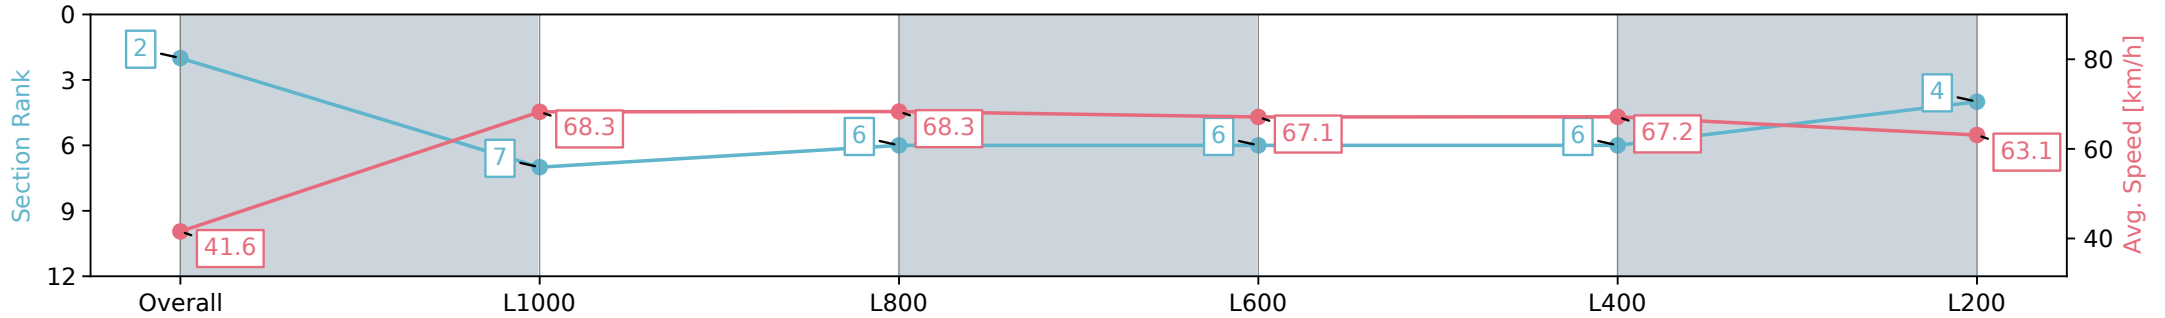

Section	Overall	L1000	L800	L600	L400	L200
Section Times	1:02.67 [2] (0:08.67)	0:54.00 [7] (0:10.54)	0:43.46 [6] (0:10.56)	0:32.90 [6] (0:10.74)	0:22.16 [6] (0:10.75)	0:11.41 [4] (0:11.41)
Average Speed [km/h]	41.6	68.3	68.3	67.1	67.2	63.1
Top Speed [km/h]	64.3	70.4	69.8	68.4	68.5	66.5
Avg. Dist. to Rail [m]	1.5	1.5	0.8	0.2	2.9	3.8
Avg. Stride Freq. [Hz]	2.3	2.6	2.6	2.6	2.6	2.5
Avg. Stride Length [m]	5.7	7.2	7.3	7.3	7.2	6.9