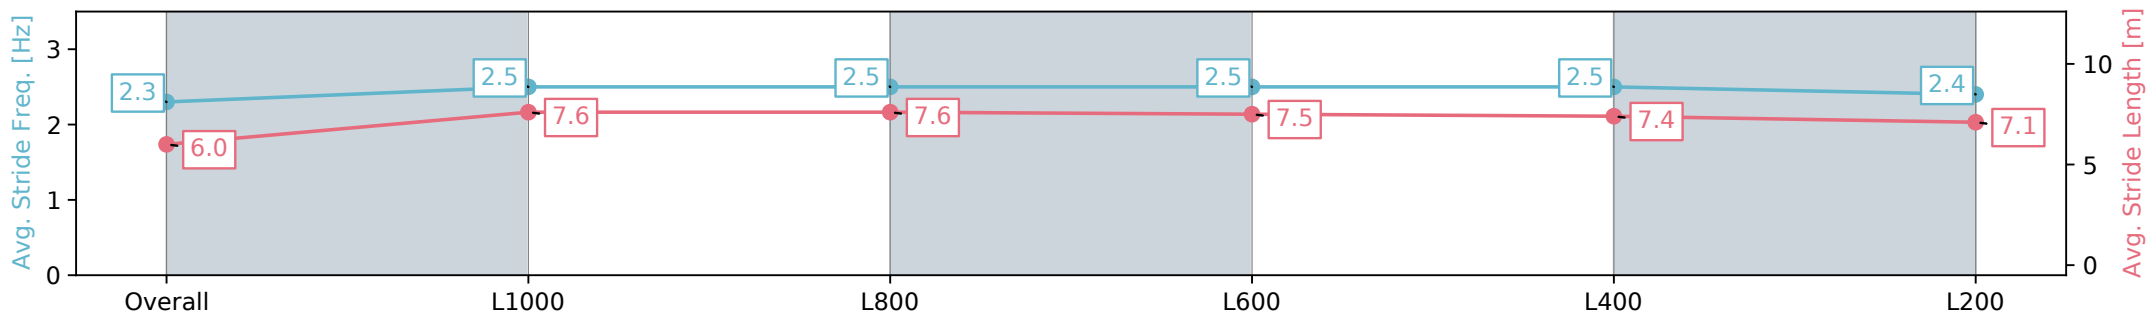

Section	Overall	L1000	L800	L600	L400	L200
Section Times	1:03.22 [4] (0:08.52)	0:54.70 [4] (0:10.57)	0:44.12 [4] (0:10.57)	0:33.54 [5] (0:10.85)	0:22.69 [7] (0:11.00)	0:11.69 [6] (0:11.69)
Average Speed [km/h]	42.3	68.2	68.7	67.1	65.8	61.6
Top Speed [km/h]	64.3	69.7	70.5	68.1	67.4	65.1
Avg. Dist. to Rail [m]	2.5	2.3	2.6	2.5	4.8	5.0
Avg. Stride Freq. [Hz]	2.3	2.5	2.5	2.5	2.5	2.4
Avg. Stride Length [m]	6.0	7.6	7.6	7.5	7.4	7.1