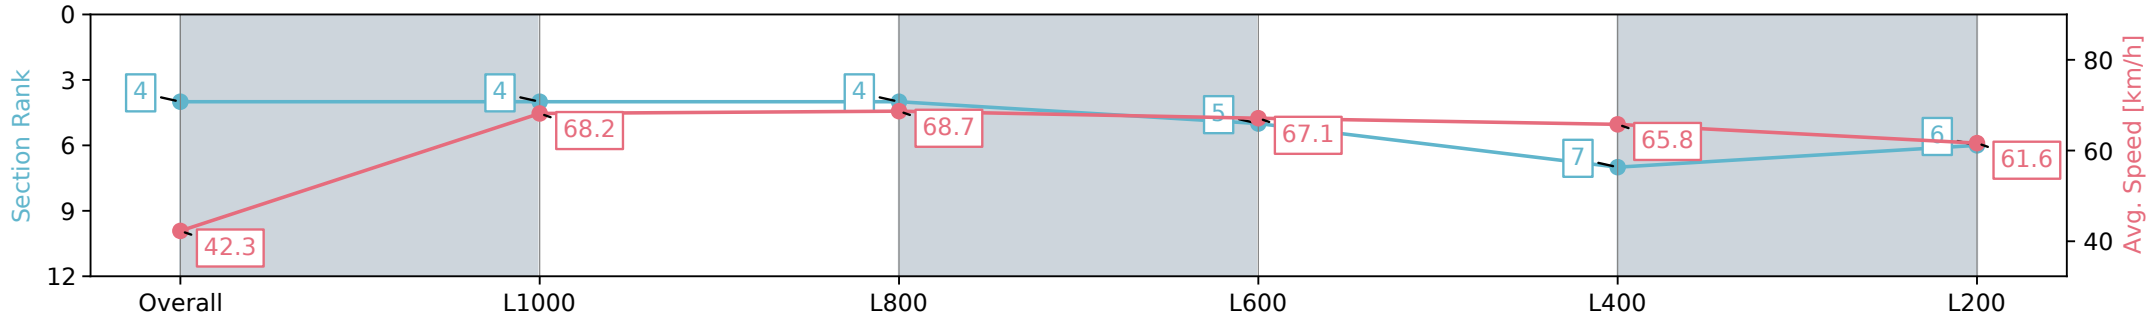

Section	Overall	L1000	L800	L600	L400	L200
Section Times	1:03.22 [4] (0:08.52)	0:54.70 [4] (0:10.57)	0:44.12 [4] (0:10.57)	0:33.54 [5] (0:10.85)	0:22.69 [7] (0:11.00)	0:11.69 [6] (0:11.69)
Average Speed [km/h]	42.3	68.2	68.7	67.1	65.8	61.6
Top Speed [km/h]	64.3	69.7	70.5	68.1	67.4	65.1
Avg. Dist. to Rail [m]	2.5	2.3	2.6	2.5	4.8	5.0
Avg. Stride Freq. [Hz]	2.3	2.5	2.5	2.5	2.5	2.4
Avg. Stride Length [m]	6.0	7.6	7.6	7.5	7.4	7.1