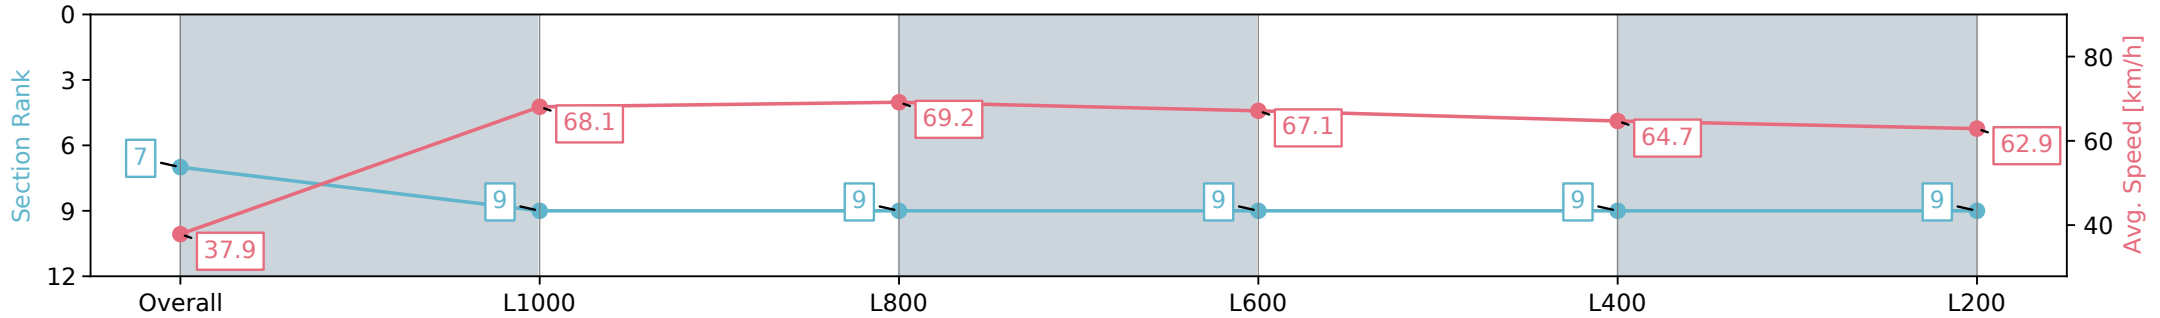

Section	Overall	L1000	L800	L600	L400	L200
Section Times	1:03.90 [7] (0:09.50)	0:54.40 [9] (0:10.57)	0:43.82 [9] (0:10.42)	0:33.40 [9] (0:10.80)	0:22.60 [9] (0:11.16)	0:11.44 [9] (0:11.44)
Average Speed [km/h]	37.9	68.1	69.2	67.1	64.7	62.9
Top Speed [km/h]	64.0	70.1	69.9	68.7	66.3	66.6
Avg. Dist. to Rail [m]	4.0	2.4	0.4	1.2	5.0	6.1
Avg. Stride Freq. [Hz]	2.1	2.3	2.3	2.3	2.3	2.2
Avg. Stride Length [m]	5.7	8.2	8.3	8.1	7.6	7.8