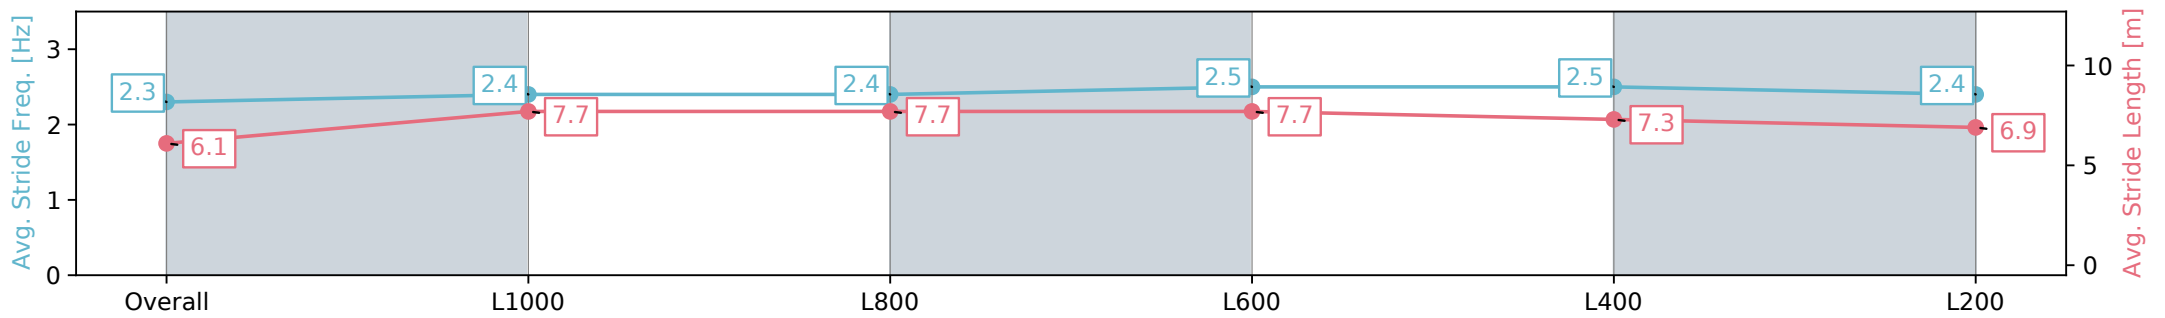

Section	Overall	L1000	L800	L600	L400	L200
Section Times	1:03.27 [6] (0:08.33)	0:54.94 [3] (0:10.64)	0:44.30 [3] (0:10.60)	0:33.70 [4] (0:10.67)	0:23.03 [3] (0:11.01)	0:12.02 [3] (0:12.02)
Average Speed [km/h]	43.1	67.8	68.0	67.7	65.7	59.9
Top Speed [km/h]	65.9	69.1	69.2	68.2	67.9	62.7
Avg. Dist. to Rail [m]	3.5	1.8	0.6	0.9	2.5	2.0
Avg. Stride Freq. [Hz]	2.3	2.4	2.4	2.5	2.5	2.4
Avg. Stride Length [m]	6.1	7.7	7.7	7.7	7.3	6.9