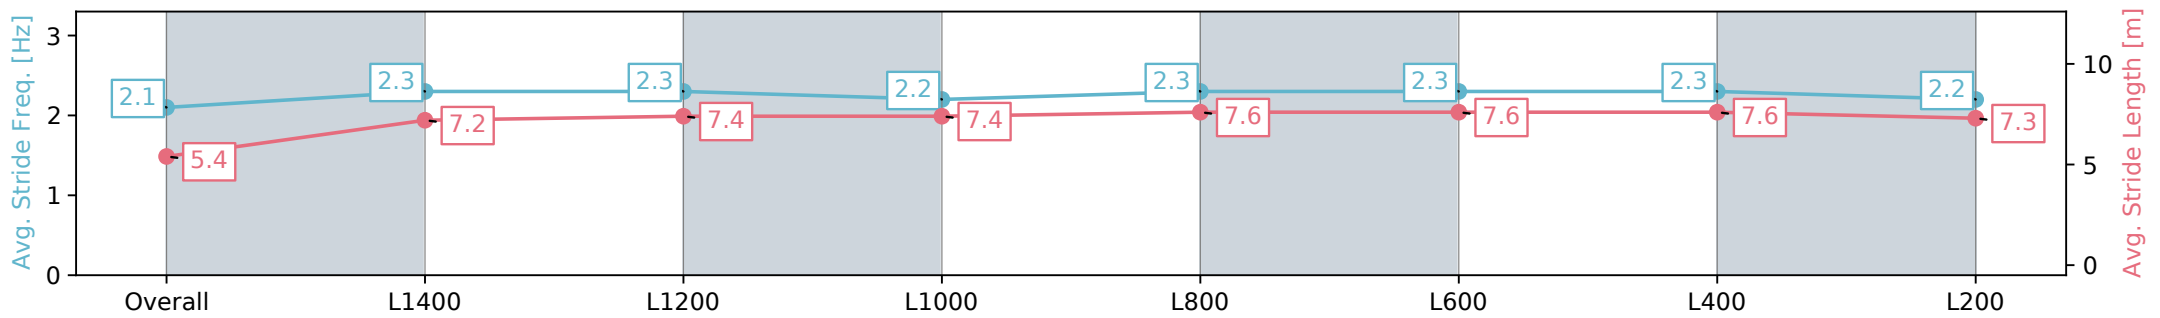

Section	Overall	L1400	L1200	L1000	L800	L600	L400	L200
Section Times	1:31.77 [4] (0:11.68)	1:20.09 [9] (0:11.82)	1:08.27 [9] (0:11.40)	0:56.87 [9] (0:11.48)	0:45.39 [9] (0:11.19)	0:34.20 [9] (0:10.96)	0:23.24 [9] (0:11.05)	0:12.19 [5] (0:12.19)
Average Speed [km/h]	41.9	61.3	63.5	62.6	65.0	66.5	65.5	59.1
Top Speed [km/h]	58.6	63.8	64.1	63.4	66.0	67.4	67.0	62.7
Avg. Dist. to Rail [m]	7.1	1.6	1.6	1.8	1.7	2.6	6.6	6.8
Avg. Stride Freq. [Hz]	2.1	2.3	2.3	2.2	2.3	2.3	2.3	2.2
Avg. Stride Length [m]	5.4	7.2	7.4	7.4	7.6	7.6	7.6	7.3