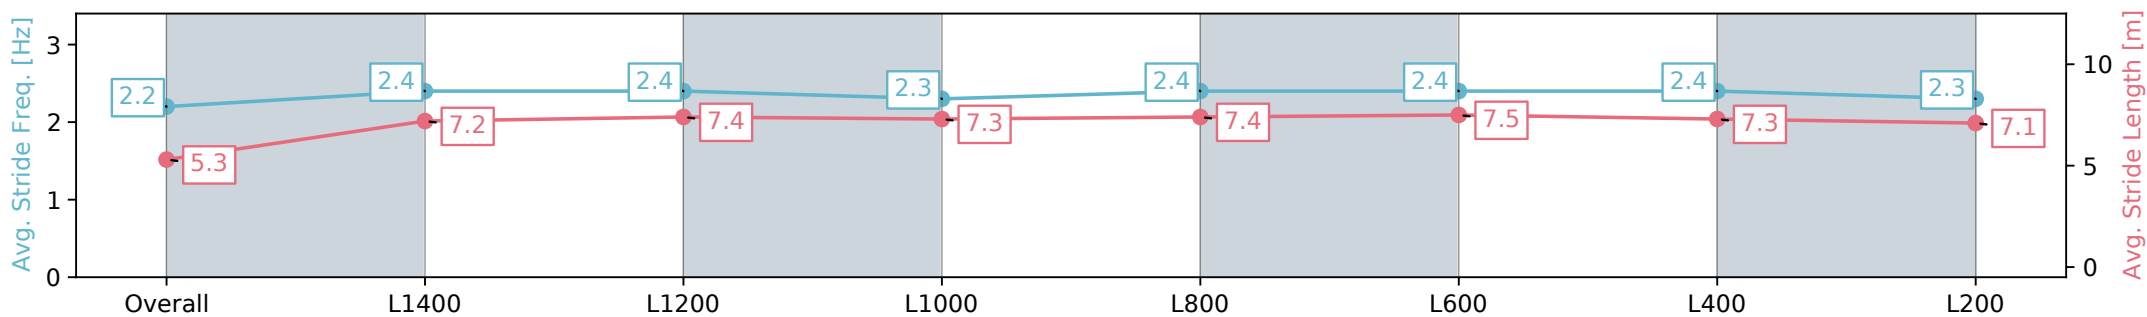

Horse/Jockey Name	MAIDEN FLIGHT/Zac Spain
Finish Rank	6
Fastest Section Time (Section)	0:11.10 (L600)
Top Speed [km/h] (Section)	66.3 (L600)
Race State	Finished

Morphettville SA - Professional

Race 5: The Fotobase Group Handicap - 1536m

14 September 2024 - 2:48PM

Track Rating: Good 4, Weather: Fine, Rail Position: +11m 1200m-W/
Post; + 8m Remainder Sectional 611m

Section	Overall	L1400	L1200	L1000	L800	L600	L400	L200
Section Times	1:31.96 [6] (0:11.46)	1:20.50 [7] (0:11.72)	1:08.78 [8] (0:11.34)	0:57.44 [7] (0:11.34)	0:46.10 [7] (0:11.27)	0:34.83 [6] (0:11.10)	0:23.73 [7] (0:11.46)	0:12.27 [6] (0:12.27)
Average Speed [km/h]	42.7	61.7	63.4	63.6	64.1	65.8	63.2	58.8
Top Speed [km/h]	58.7	63.8	63.8	64.7	64.8	66.3	65.0	62.6
Avg. Dist. to Rail [m]	5.5	1.3	0.3	0.6	0.9	2.9	4.6	5.1
Avg. Stride Freq. [Hz]	2.2	2.4	2.4	2.3	2.4	2.4	2.4	2.3
Avg. Stride Length [m]	5.3	7.2	7.4	7.3	7.4	7.5	7.3	7.1

- [ ] Ranking at each section and finish
- -:-:- No data available at this section
- NA No data available