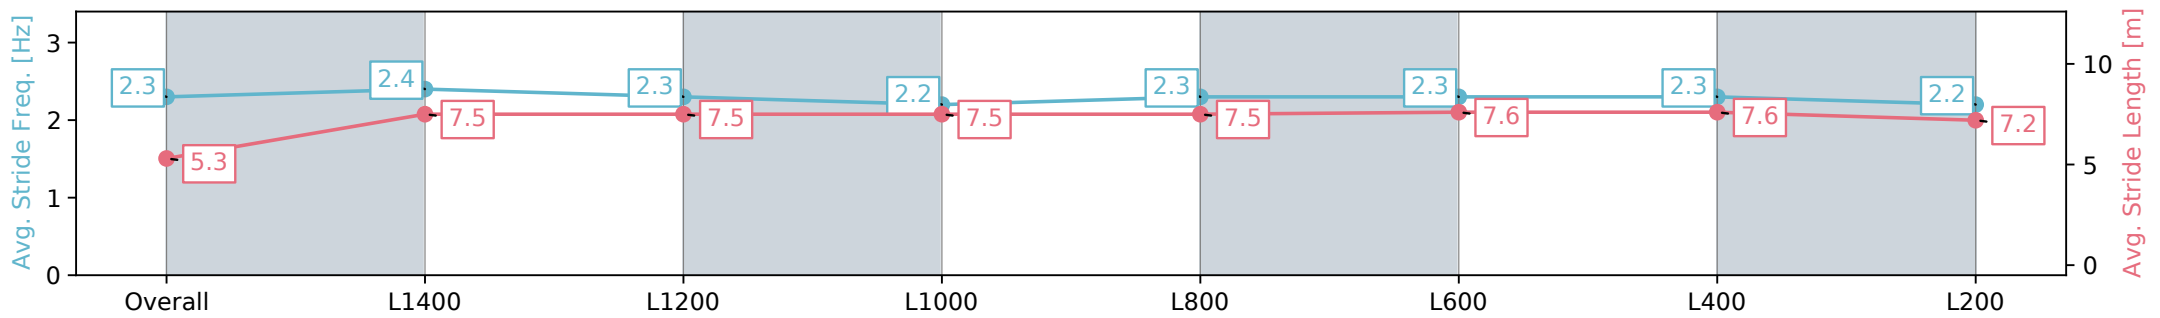

Horse/Jockey Name	KUSHAN KHANIVALE/Alana Livesey
Finish Rank	5
Fastest Section Time (Section)	0:11.23 (L600)
Top Speed [km/h] (Section)	65.3 (L600)
Race State	Finished

Morphettville SA - Professional

Race 5: The Fotobase Group Handicap - 1536m

14 September 2024 - 2:48PM

Track Rating: Good 4, Weather: Fine, Rail Position: +11m 1200m-W/  
Post: + 8m Remainder Sectional 611m

Section	Overall	L1400	L1200	L1000	L800	L600	L400	L200
Section Times	1:31.92 [5] (0:11.02)	1:20.90 [2] (0:11.49)	1:09.41 [4] (0:11.56)	0:57.85 [4] (0:11.39)	0:46.46 [4] (0:11.37)	0:35.09 [5] (0:11.23)	0:23.86 [4] (0:11.50)	0:12.36 [4] (0:12.36)
Average Speed [km/h]	44.4	62.9	62.4	63.1	63.8	64.9	63.0	58.2
Top Speed [km/h]	63.3	63.6	62.8	64.2	65.3	65.3	64.4	60.7
Avg. Dist. to Rail [m]	6.6	1.2	0.9	1.7	1.5	2.6	4.5	4.9
Avg. Stride Freq. [Hz]	2.3	2.4	2.3	2.2	2.3	2.3	2.3	2.2
Avg. Stride Length [m]	5.3	7.5	7.5	7.5	7.5	7.6	7.6	7.2