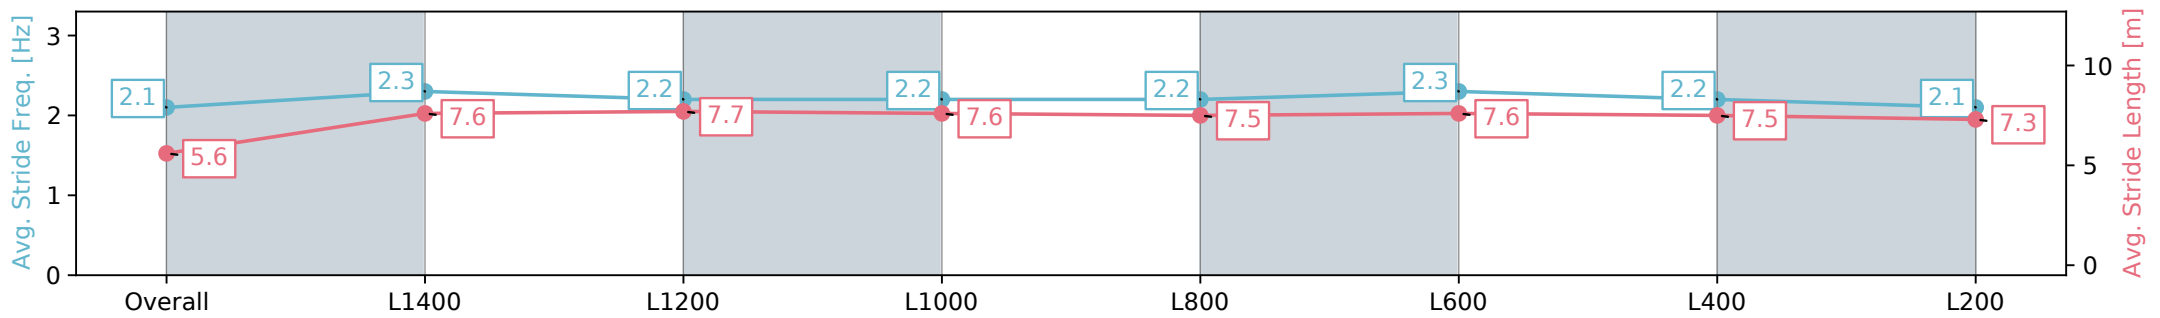

Horse/Jockey Name	SILENT EMMY/Lachlan Neindorf
Finish Rank	8
Fastest Section Time (Section)	0:11.21 (L1400)
Top Speed [km/h] (Section)	64.9 (L1400)
Race State	Finished

Morphettville SA - Professional

Race 5: The Fotobase Group Handicap - 1536m

14 September 2024 - 2:48PM

Track Rating: Good 4, Weather: Fine, Rail Position: +11m 1200m-W/
Post: + 8m Remainder Sectional 611m

Section	Overall	L1400	L1200	L1000	L800	L600	L400	L200
Section Times	1:32.60 [8] (0:11.13)	1:21.47 [4] (0:11.21)	1:10.26 [2] (0:11.49)	0:58.77 [2] (0:11.40)	0:47.37 [2] (0:11.38)	0:35.99 [2] (0:11.40)	0:24.59 [3] (0:11.85)	0:12.74 [7] (0:12.74)
Average Speed [km/h]	44.0	64.0	62.4	63.1	63.7	63.6	60.9	56.6
Top Speed [km/h]	63.5	64.9	62.8	64.0	64.3	64.7	62.4	59.0
Avg. Dist. to Rail [m]	4.0	1.3	0.7	1.3	1.4	1.6	2.3	3.2
Avg. Stride Freq. [Hz]	2.1	2.3	2.2	2.2	2.2	2.3	2.2	2.1
Avg. Stride Length [m]	5.6	7.6	7.7	7.6	7.5	7.6	7.5	7.3

Report Created: Sat 14 September 2024 15:35:00 GMT+10 (Note: Timing is based on positional data)

[ ] Ranking at each section and finish
-:-:- No data available at this section
NA No data available