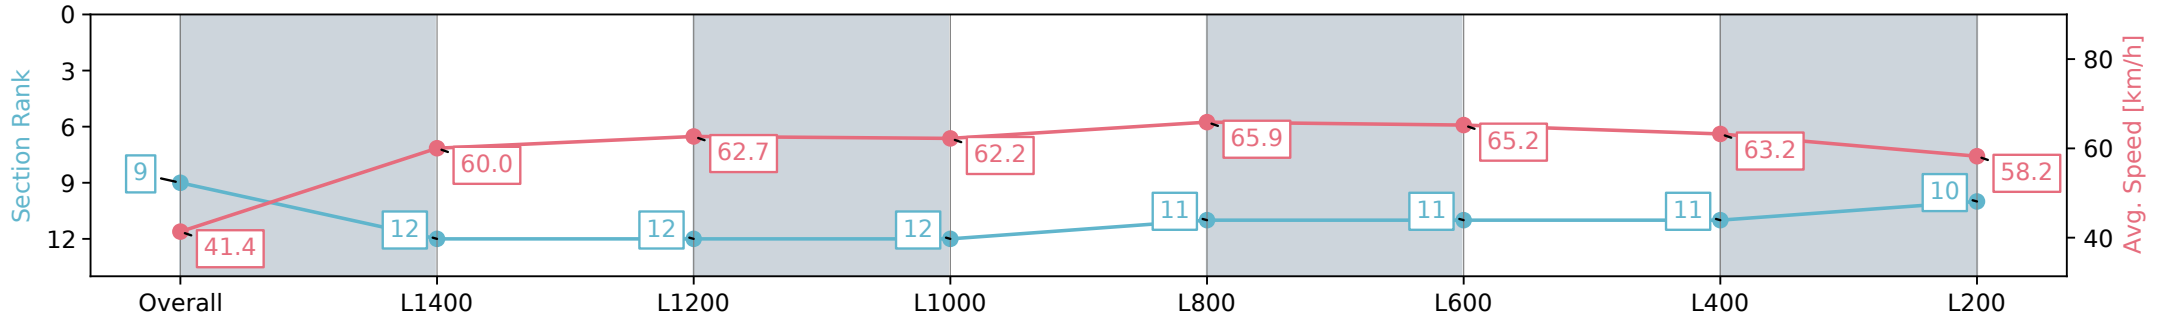

14 September 2024 - 2:48PM

Track Rating: Good 4, Weather: Fine, Rail Position: +11m 1200m-W/  
Post; + 8m Remainder Sectional 611m

Section	Overall	L1400	L1200	L1000	L800	L600	L400	L200
Section Times	1:32.83 [9] (0:11.87)	1:20.96 [12] (0:12.07)	1:08.89 [12] (0:11.52)	0:57.37 [12] (0:11.56)	0:45.80 [11] (0:10.96)	0:34.84 [11] (0:11.07)	0:23.77 [11] (0:11.40)	0:12.37 [10] (0:12.37)
Average Speed [km/h]	41.4	60.0	62.7	62.2	65.9	65.2	63.2	58.2
Top Speed [km/h]	57.1	63.0	63.4	63.3	67.3	66.7	64.5	62.3
Avg. Dist. to Rail [m]	10.4	1.8	1.0	1.9	0.9	0.6	2.9	5.7
Avg. Stride Freq. [Hz]	2.1	2.2	2.3	2.2	2.4	2.4	2.4	2.2
Avg. Stride Length [m]	5.2	7.0	7.3	7.5	7.4	7.6	7.5	7.2