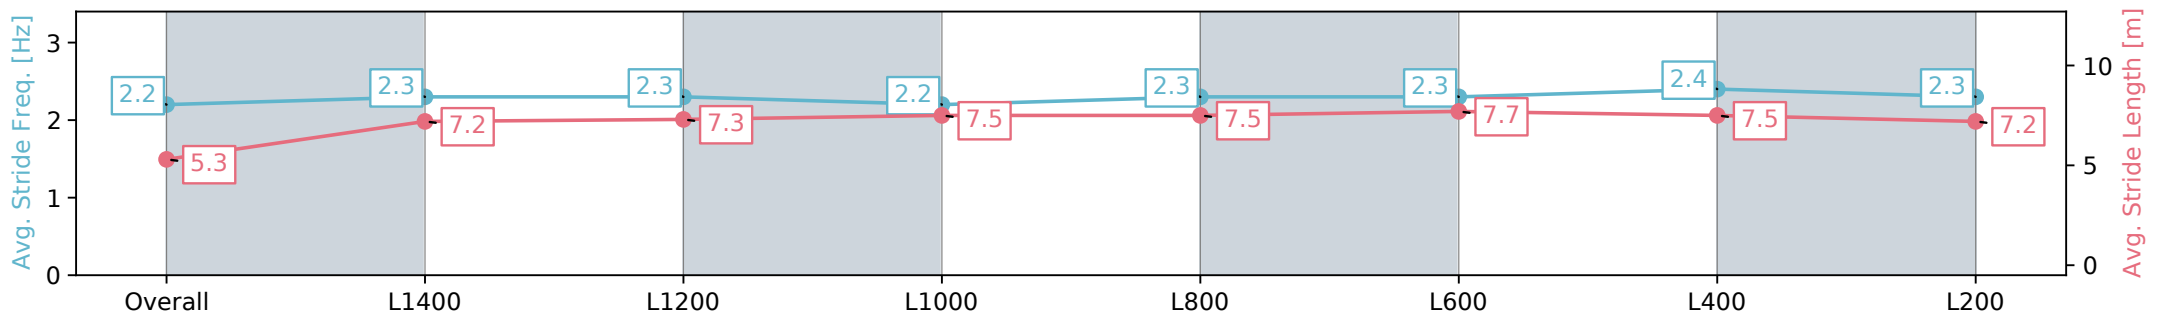

Section	Overall	L1400	L1200	L1000	L800	L600	L400	L200
Section Times	1:31.49 [3] (0:11.53)	1:19.96 [8] (0:11.62)	1:08.34 [7] (0:11.40)	0:56.94 [8] (0:11.44)	0:45.50 [8] (0:11.24)	0:34.26 [8] (0:10.93)	0:23.33 [6] (0:11.24)	0:12.09 [3] (0:12.09)
Average Speed [km/h]	42.5	62.5	63.4	63.0	64.4	66.7	64.5	59.6
Top Speed [km/h]	59.2	63.9	63.8	63.9	65.3	67.7	66.4	64.9
Avg. Dist. to Rail [m]	8.4	2.1	1.5	1.5	1.3	2.7	5.7	6.1
Avg. Stride Freq. [Hz]	2.2	2.3	2.3	2.2	2.3	2.3	2.4	2.3
Avg. Stride Length [m]	5.3	7.2	7.3	7.5	7.5	7.7	7.5	7.2