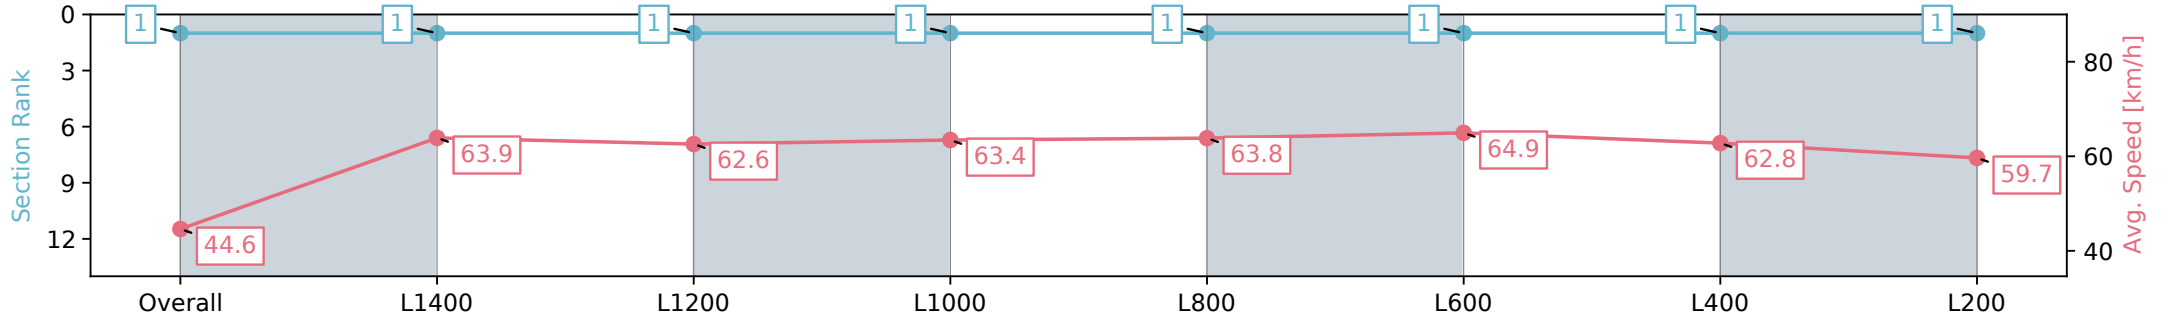

14 September 2024 - 2:48PM

Track Rating: Good 4, Weather: Fine, Rail Position: +11m 1200m-W/  
Post; + 8m Remainder Sectional 611m

Section	Overall	L1400	L1200	L1000	L800	L600	L400	L200
Section Times	1:30.97 [1] (0:10.97)	1:20.00 [1] (0:11.23)	1:08.77 [1] (0:11.46)	0:57.31 [1] (0:11.36)	0:45.95 [1] (0:11.28)	0:34.66 [1] (0:11.12)	0:23.54 [1] (0:11.48)	0:12.06 [1] (0:12.06)
Average Speed [km/h]	44.6	63.9	62.6	63.4	63.8	64.9	62.8	59.7
Top Speed [km/h]	63.9	65.1	64.2	63.6	64.9	65.6	64.2	61.2
Avg. Dist. to Rail [m]	1.4	1.0	0.9	0.8	0.5	0.6	1.0	1.1
Avg. Stride Freq. [Hz]	2.2	2.4	2.3	2.3	2.3	2.3	2.3	2.3
Avg. Stride Length [m]	5.4	7.5	7.5	7.2	7.5	7.7	7.6	7.2