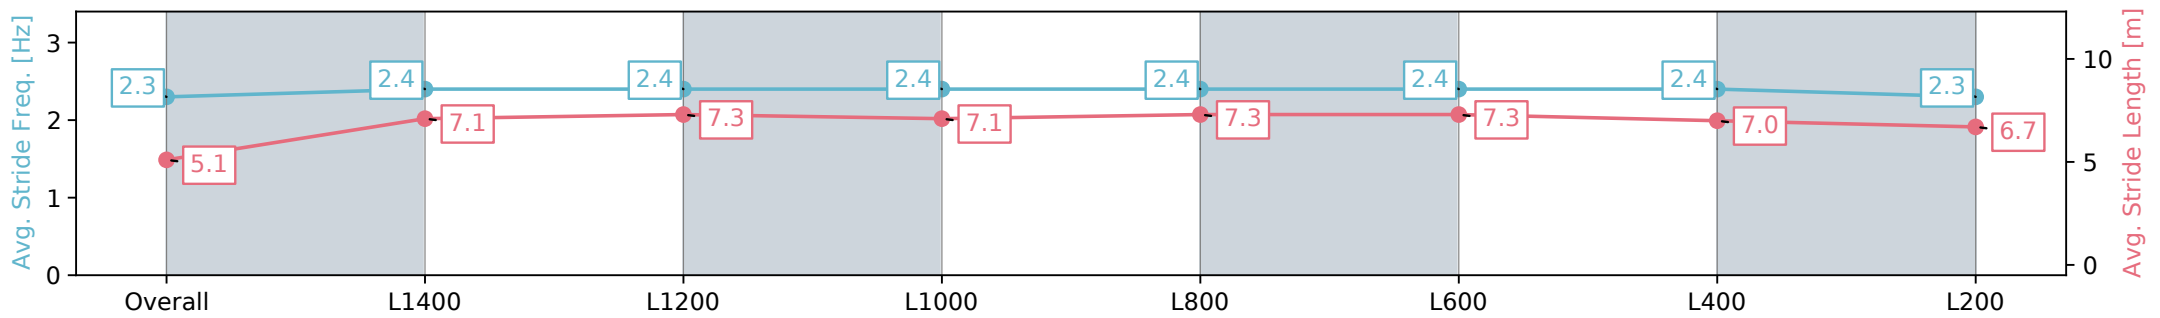

Horse/Jockey Name	MISS THATCHER/Tatum Bull
Finish Rank	11
Fastest Section Time (Section)	0:11.27 (L800)
Top Speed [km/h] (Section)	65.1 (L600)
Race State	Finished

Morphettville SA - Professional

Race 5: The Fotobase Group Handicap - 1536m

14 September 2024 - 2:48PM

Track Rating: Good 4, Weather: Fine, Rail Position: +11m 1200m-W/
Post: + 8m Remainder Sectional 611m

Section	Overall	L1400	L1200	L1000	L800	L600	L400	L200
Section Times	1:33.31 [11] (0:11.28)	1:22.02 [6] (0:11.51)	1:10.51 [5] (0:11.39)	0:59.12 [5] (0:11.32)	0:47.80 [5] (0:11.27)	0:36.53 [4] (0:11.30)	0:25.23 [5] (0:11.95)	0:13.28 [9] (0:13.28)
Average Speed [km/h]	43.4	62.5	63.2	63.7	64.1	64.0	60.6	54.1
Top Speed [km/h]	59.6	63.4	63.9	64.0	64.8	65.1	62.5	58.2
Avg. Dist. to Rail [m]	3.0	0.7	0.3	0.5	0.6	1.3	3.2	3.1
Avg. Stride Freq. [Hz]	2.3	2.4	2.4	2.4	2.4	2.4	2.4	2.3
Avg. Stride Length [m]	5.1	7.1	7.3	7.1	7.3	7.3	7.0	6.7

Report Created: Sat 14 September 2024 15:35:03 GMT+10 (Note: Timing is based on positional data)

[ ] Ranking at each section and finish
-:-:- No data available at this section
NA No data available