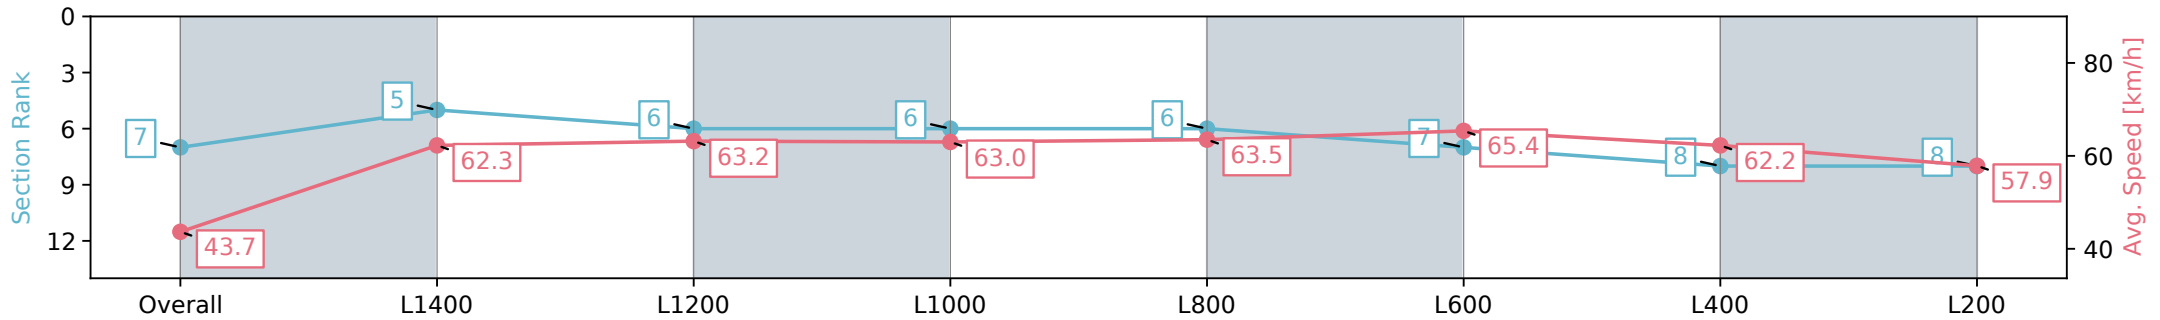

Horse/Jockey Name	SHARMA PRINCESS/Tayla Childs
Finish Rank	7
Fastest Section Time (Section)	0:11.14 (L600)
Top Speed [km/h] (Section)	66.6 (L600)
Race State	Finished

Morphettville SA - Professional

Race 5: The Fotobase Group Handicap - 1536m

14 September 2024 - 2:48PM

Track Rating: Good 4, Weather: Fine, Rail Position: +11m 1200m-W/
Post; + 8m Remainder Sectional 611m

Section	Overall	L1400	L1200	L1000	L800	L600	L400	L200
Section Times	1:32.34 [7] (0:11.21)	1:21.13 [5] (0:11.64)	1:09.49 [6] (0:11.46)	0:58.03 [6] (0:11.43)	0:46.60 [6] (0:11.41)	0:35.19 [7] (0:11.14)	0:24.05 [8] (0:11.62)	0:12.43 [8] (0:12.43)
Average Speed [km/h]	43.7	62.3	63.2	63.0	63.5	65.4	62.2	57.9
Top Speed [km/h]	60.6	64.2	63.8	63.7	66.1	66.6	63.4	61.4
Avg. Dist. to Rail [m]	4.2	1.4	1.7	1.8	1.6	2.2	4.9	5.7
Avg. Stride Freq. [Hz]	2.2	2.2	2.2	2.2	2.2	2.3	2.3	2.2
Avg. Stride Length [m]	5.3	7.4	7.6	7.6	7.8	7.8	7.5	7.4

- [ ] Ranking at each section and finish
- -:-:- No data available at this section
- NA No data available