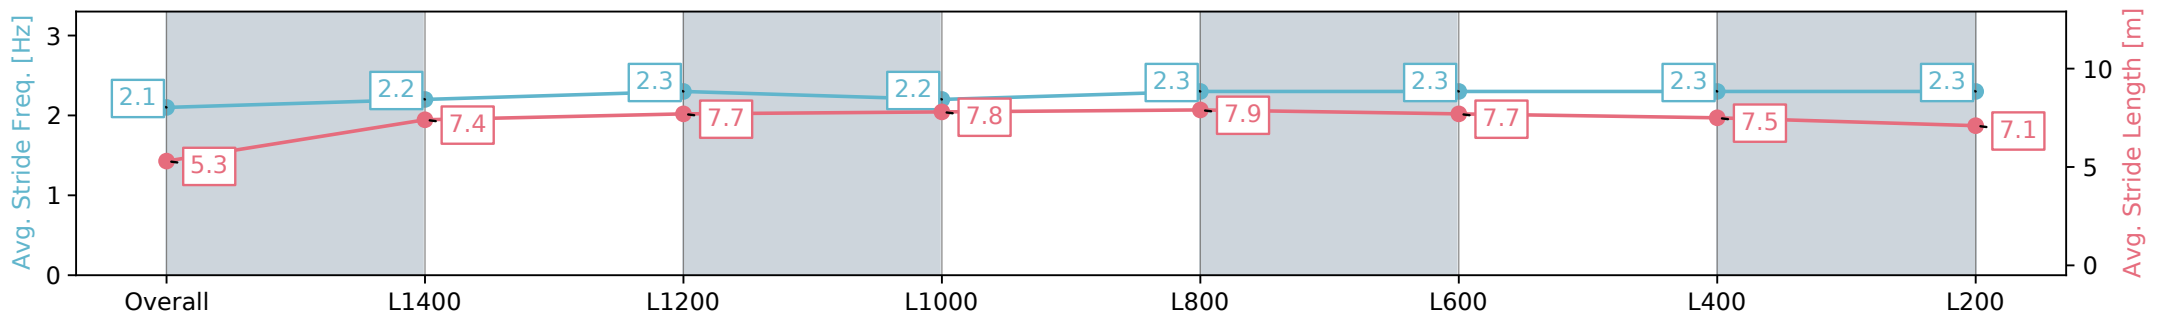

Horse/Jockey Name	BLUE SPECIAL/Jake Toeroek
Finish Rank	10
Fastest Section Time (Section)	0:11.11 (L800)
Top Speed [km/h] (Section)	66.7 (L600)
Race State	Finished

Morphettville SA - Professional

Race 5: The Fotobase Group Handicap - 1536m

14 September 2024 - 2:48PM

Track Rating: Good 4, Weather: Fine, Rail Position: +11m 1200m-W/
Post; + 8m Remainder Sectional 611m

Section	Overall	L1400	L1200	L1000	L800	L600	L400	L200
Section Times	1:32.91 [10] (0:11.80)	1:21.11 [11] (0:11.99)	1:09.12 [11] (0:11.25)	0:57.87 [10] (0:11.45)	0:46.42 [10] (0:11.11)	0:35.31 [10] (0:11.28)	0:24.03 [10] (0:11.63)	0:12.40 [11] (0:12.40)
Average Speed [km/h]	41.5	60.5	64.3	63.0	65.1	65.0	62.4	58.0
Top Speed [km/h]	57.7	63.9	64.8	63.9	65.8	66.7	63.6	61.7
Avg. Dist. to Rail [m]	9.3	1.8	1.8	2.8	1.6	3.4	5.5	6.5
Avg. Stride Freq. [Hz]	2.1	2.2	2.3	2.2	2.3	2.3	2.3	2.3
Avg. Stride Length [m]	5.3	7.4	7.7	7.8	7.9	7.7	7.5	7.1

Report Created: Sat 14 September 2024 15:35:02 GMT+10 (Note: Timing is based on positional data)

[ ] Ranking at each section and finish
-:-:- No data available at this section
NA No data available