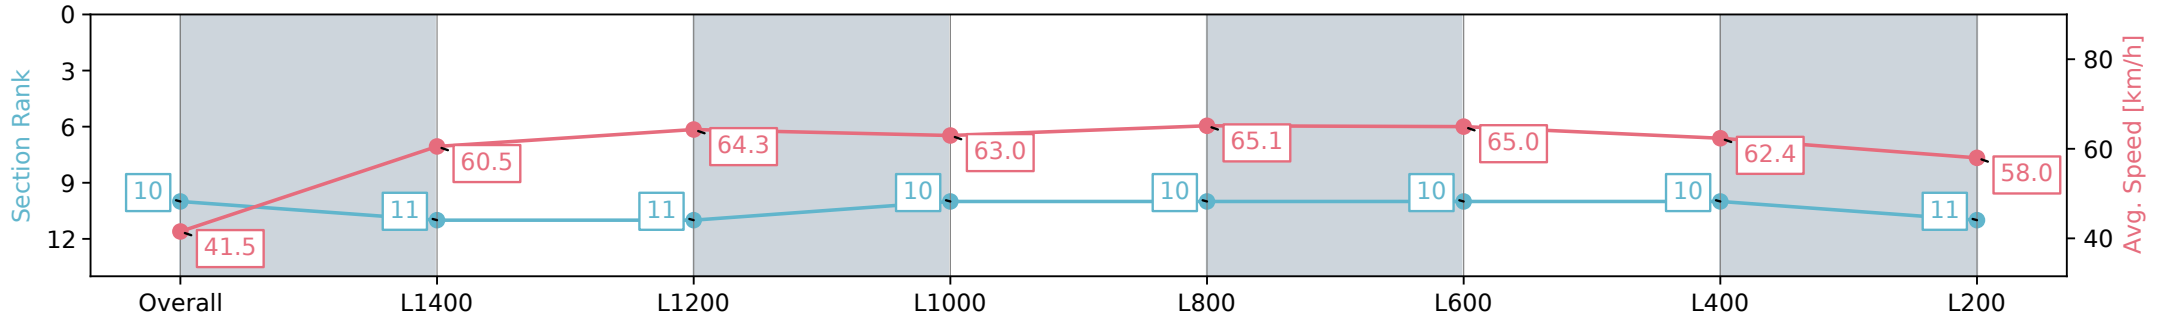

Horse/Jockey Name	BLUE SPECIAL/Jake Toeroek
Finish Rank	10
Fastest Section Time (Section)	0:11.11 (L800)
Top Speed [km/h] (Section)	66.7 (L600)
Race State	Finished

Morphettville SA - Professional

Race 5: The Fotobase Group Handicap - 1536m

14 September 2024 - 2:48PM

Track Rating: Good 4, Weather: Fine, Rail Position: +11m 1200m-W/
Post; + 8m Remainder Sectional 611m

Section	Overall	L1400	L1200	L1000	L800	L600	L400	L200
Section Times	1:32.91 [10] (0:11.80)	1:21.11 [11] (0:11.99)	1:09.12 [11] (0:11.25)	0:57.87 [10] (0:11.45)	0:46.42 [10] (0:11.11)	0:35.31 [10] (0:11.28)	0:24.03 [10] (0:11.63)	0:12.40 [11] (0:12.40)
Average Speed [km/h]	41.5	60.5	64.3	63.0	65.1	65.0	62.4	58.0
Top Speed [km/h]	57.7	63.9	64.8	63.9	65.8	66.7	63.6	61.7
Avg. Dist. to Rail [m]	9.3	1.8	1.8	2.8	1.6	3.4	5.5	6.5
Avg. Stride Freq. [Hz]	2.1	2.2	2.3	2.2	2.3	2.3	2.3	2.3
Avg. Stride Length [m]	5.3	7.4	7.7	7.8	7.9	7.7	7.5	7.1

Report Created: Sat 14 September 2024 15:35:02 GMT+10 (Note: Timing is based on positional data)

[ ] Ranking at each section and finish
-:-:- No data available at this section
NA No data available