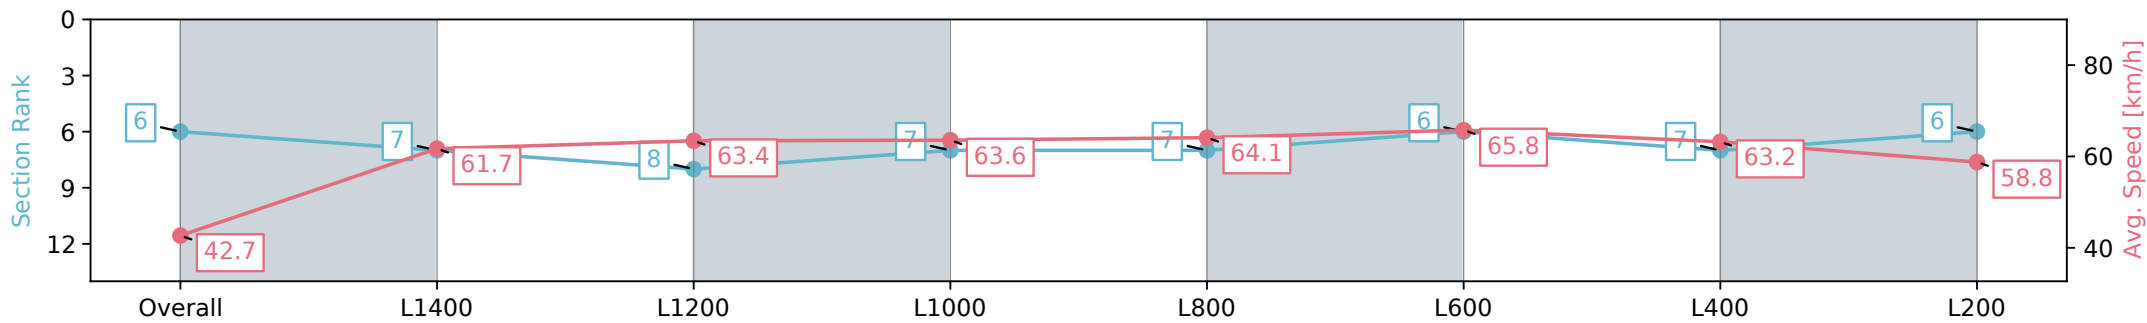

Horse/Jockey Name	MAIDEN FLIGHT/Zac Spain
Finish Rank	6
Fastest Section Time (Section)	0:11.10 (L600)
Top Speed [km/h] (Section)	66.3 (L600)
Race State	Finished

Morphettville SA - Professional

Race 5: The Fotobase Group Handicap - 1536m

14 September 2024 - 2:48PM

Track Rating: Good 4, Weather: Fine, Rail Position: +11m 1200m-W/
Post; + 8m Remainder Sectional 611m

Section	Overall	L1400	L1200	L1000	L800	L600	L400	L200
Section Times	1:31.96 [6] (0:11.46)	1:20.50 [7] (0:11.72)	1:08.78 [8] (0:11.34)	0:57.44 [7] (0:11.34)	0:46.10 [7] (0:11.27)	0:34.83 [6] (0:11.10)	0:23.73 [7] (0:11.46)	0:12.27 [6] (0:12.27)
Average Speed [km/h]	42.7	61.7	63.4	63.6	64.1	65.8	63.2	58.8
Top Speed [km/h]	58.7	63.8	63.8	64.7	64.8	66.3	65.0	62.6
Avg. Dist. to Rail [m]	5.5	1.3	0.3	0.6	0.9	2.9	4.6	5.1
Avg. Stride Freq. [Hz]	2.2	2.4	2.4	2.3	2.4	2.4	2.4	2.3
Avg. Stride Length [m]	5.3	7.2	7.4	7.3	7.4	7.5	7.3	7.1

- [ ] Ranking at each section and finish
- -:-:- No data available at this section
- NA No data available