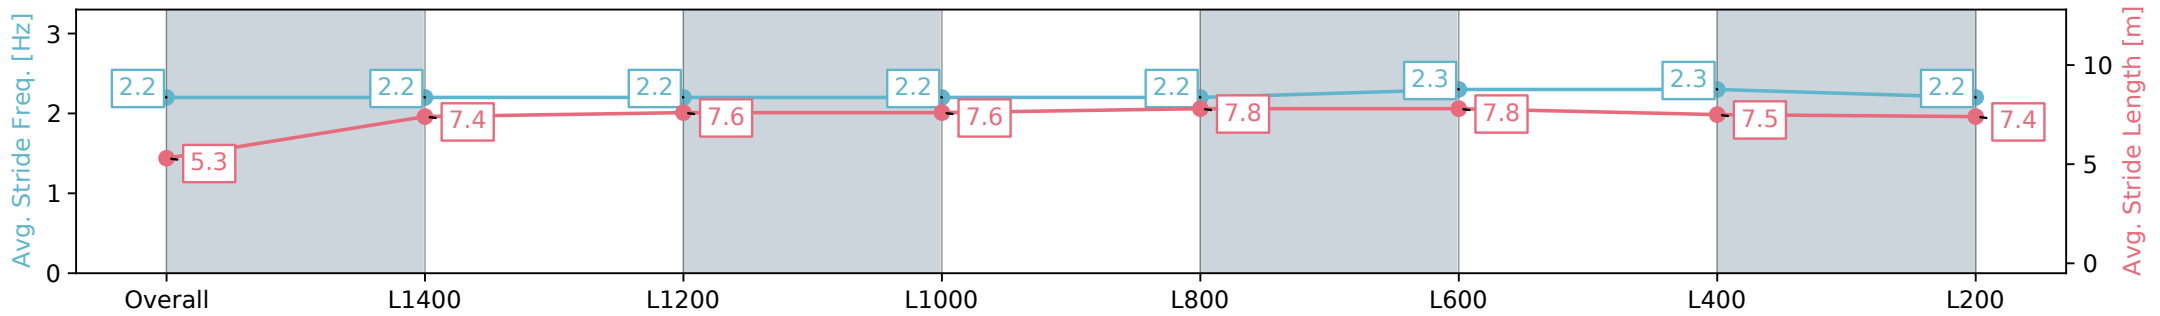

Section	Overall	L1400	L1200	L1000	L800	L600	L400	L200
Section Times	1:32.34 [7] (0:11.21)	1:21.13 [5] (0:11.64)	1:09.49 [6] (0:11.46)	0:58.03 [6] (0:11.43)	0:46.60 [6] (0:11.41)	0:35.19 [7] (0:11.14)	0:24.05 [8] (0:11.62)	0:12.43 [8] (0:12.43)
Average Speed [km/h]	43.7	62.3	63.2	63.0	63.5	65.4	62.2	57.9
Top Speed [km/h]	60.6	64.2	63.8	63.7	66.1	66.6	63.4	61.4
Avg. Dist. to Rail [m]	4.2	1.4	1.7	1.8	1.6	2.2	4.9	5.7
Avg. Stride Freq. [Hz]	2.2	2.2	2.2	2.2	2.2	2.3	2.3	2.2
Avg. Stride Length [m]	5.3	7.4	7.6	7.6	7.8	7.8	7.5	7.4