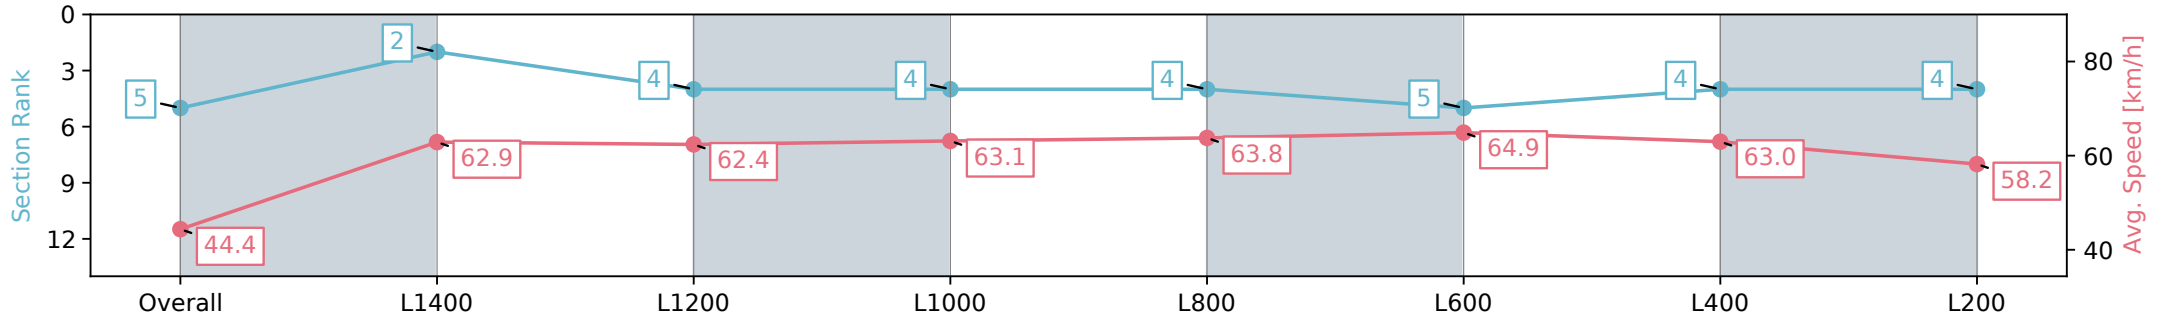

Horse/Jockey Name	KUSHAN KHANIVALE/Alana Livesey
Finish Rank	5
Fastest Section Time (Section)	0:11.23 (L600)
Top Speed [km/h] (Section)	65.3 (L600)
Race State	Finished

Morphettville SA - Professional

Race 5: The Fotobase Group Handicap - 1536m

14 September 2024 - 2:48PM

Track Rating: Good 4, Weather: Fine, Rail Position: +11m 1200m-W/
Post: + 8m Remainder Sectional 611m

Section	Overall	L1400	L1200	L1000	L800	L600	L400	L200
Section Times	1:31.92 [5] (0:11.02)	1:20.90 [2] (0:11.49)	1:09.41 [4] (0:11.56)	0:57.85 [4] (0:11.39)	0:46.46 [4] (0:11.37)	0:35.09 [5] (0:11.23)	0:23.86 [4] (0:11.50)	0:12.36 [4] (0:12.36)
Average Speed [km/h]	44.4	62.9	62.4	63.1	63.8	64.9	63.0	58.2
Top Speed [km/h]	63.3	63.6	62.8	64.2	65.3	65.3	64.4	60.7
Avg. Dist. to Rail [m]	6.6	1.2	0.9	1.7	1.5	2.6	4.5	4.9
Avg. Stride Freq. [Hz]	2.3	2.4	2.3	2.2	2.3	2.3	2.3	2.2
Avg. Stride Length [m]	5.3	7.5	7.5	7.5	7.5	7.6	7.6	7.2

Report Created: Sat 14 September 2024 15:34:56 GMT+10 (Note: Timing is based on positional data)

[ ] Ranking at each section and finish
-:-:- No data available at this section
NA No data available