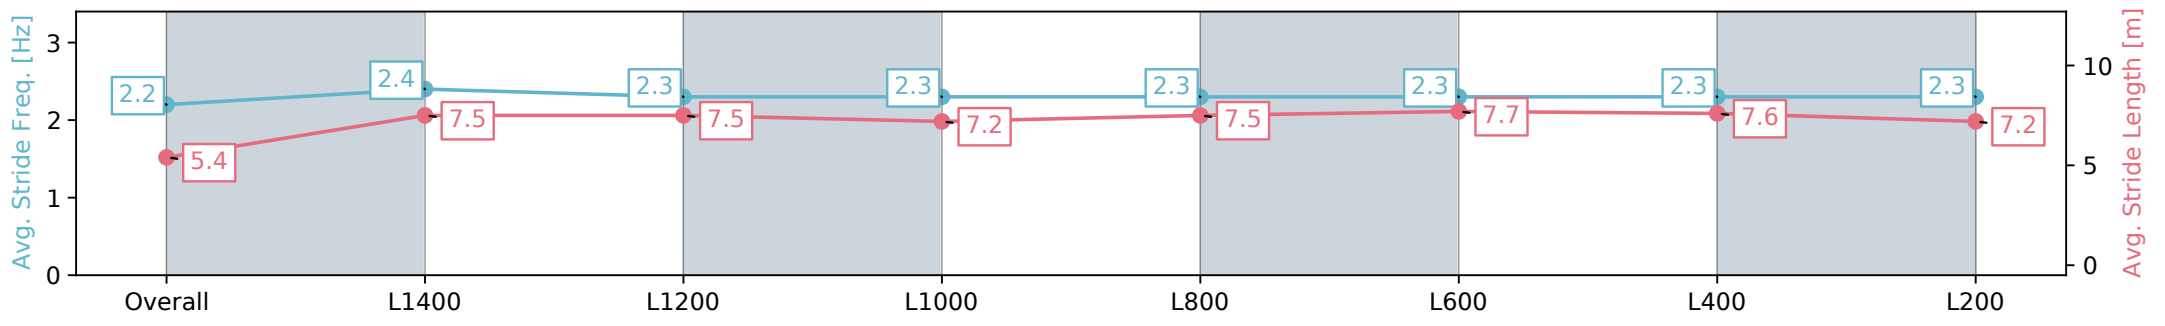

14 September 2024 - 2:48PM

Track Rating: Good 4, Weather: Fine, Rail Position: +11m 1200m-W/  
Post; + 8m Remainder Sectional 611m

Section	Overall	L1400	L1200	L1000	L800	L600	L400	L200
Section Times	1:30.97 [1] (0:10.97)	1:20.00 [1] (0:11.23)	1:08.77 [1] (0:11.46)	0:57.31 [1] (0:11.36)	0:45.95 [1] (0:11.28)	0:34.66 [1] (0:11.12)	0:23.54 [1] (0:11.48)	0:12.06 [1] (0:12.06)
Average Speed [km/h]	44.6	63.9	62.6	63.4	63.8	64.9	62.8	59.7
Top Speed [km/h]	63.9	65.1	64.2	63.6	64.9	65.6	64.2	61.2
Avg. Dist. to Rail [m]	1.4	1.0	0.9	0.8	0.5	0.6	1.0	1.1
Avg. Stride Freq. [Hz]	2.2	2.4	2.3	2.3	2.3	2.3	2.3	2.3
Avg. Stride Length [m]	5.4	7.5	7.5	7.2	7.5	7.7	7.6	7.2