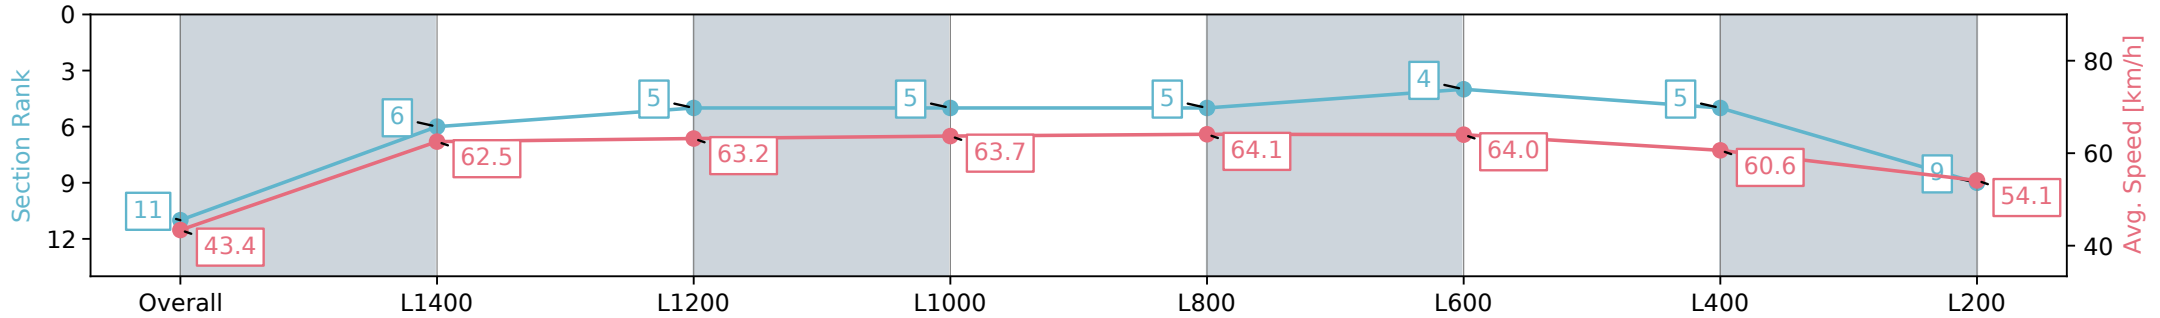

Horse/Jockey Name	MISS THATCHER/Tatum Bull
Finish Rank	11
Fastest Section Time (Section)	0:11.27 (L800)
Top Speed [km/h] (Section)	65.1 (L600)
Race State	Finished

Morphettville SA - Professional

Race 5: The Fotobase Group Handicap - 1536m

14 September 2024 - 2:48PM

Track Rating: Good 4, Weather: Fine, Rail Position: +11m 1200m-W/
Post: + 8m Remainder Sectional 611m

Section	Overall	L1400	L1200	L1000	L800	L600	L400	L200
Section Times	1:33.31 [11] (0:11.28)	1:22.02 [6] (0:11.51)	1:10.51 [5] (0:11.39)	0:59.12 [5] (0:11.32)	0:47.80 [5] (0:11.27)	0:36.53 [4] (0:11.30)	0:25.23 [5] (0:11.95)	0:13.28 [9] (0:13.28)
Average Speed [km/h]	43.4	62.5	63.2	63.7	64.1	64.0	60.6	54.1
Top Speed [km/h]	59.6	63.4	63.9	64.0	64.8	65.1	62.5	58.2
Avg. Dist. to Rail [m]	3.0	0.7	0.3	0.5	0.6	1.3	3.2	3.1
Avg. Stride Freq. [Hz]	2.3	2.4	2.4	2.4	2.4	2.4	2.4	2.3
Avg. Stride Length [m]	5.1	7.1	7.3	7.1	7.3	7.3	7.0	6.7

Report Created: Sat 14 September 2024 15:35:03 GMT+10 (Note: Timing is based on positional data)

[ ] Ranking at each section and finish
-:-:- No data available at this section
NA No data available