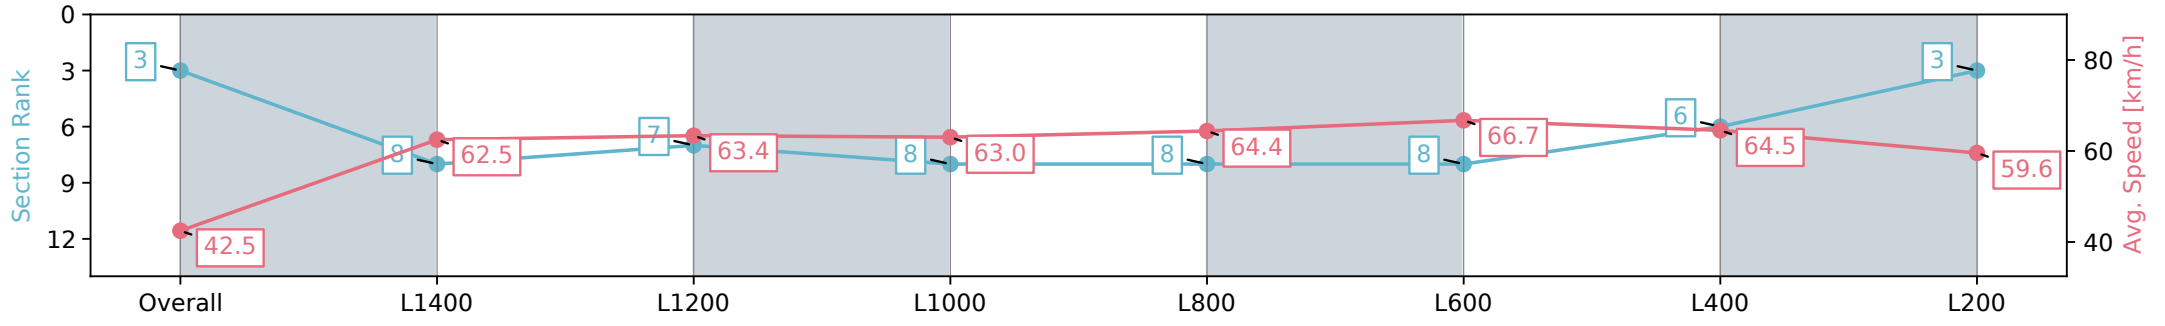

Section	Overall	L1400	L1200	L1000	L800	L600	L400	L200
Section Times	1:31.49 [3] (0:11.53)	1:19.96 [8] (0:11.62)	1:08.34 [7] (0:11.40)	0:56.94 [8] (0:11.44)	0:45.50 [8] (0:11.24)	0:34.26 [8] (0:10.93)	0:23.33 [6] (0:11.24)	0:12.09 [3] (0:12.09)
Average Speed [km/h]	42.5	62.5	63.4	63.0	64.4	66.7	64.5	59.6
Top Speed [km/h]	59.2	63.9	63.8	63.9	65.3	67.7	66.4	64.9
Avg. Dist. to Rail [m]	8.4	2.1	1.5	1.5	1.3	2.7	5.7	6.1
Avg. Stride Freq. [Hz]	2.2	2.3	2.3	2.2	2.3	2.3	2.4	2.3
Avg. Stride Length [m]	5.3	7.2	7.3	7.5	7.5	7.7	7.5	7.2