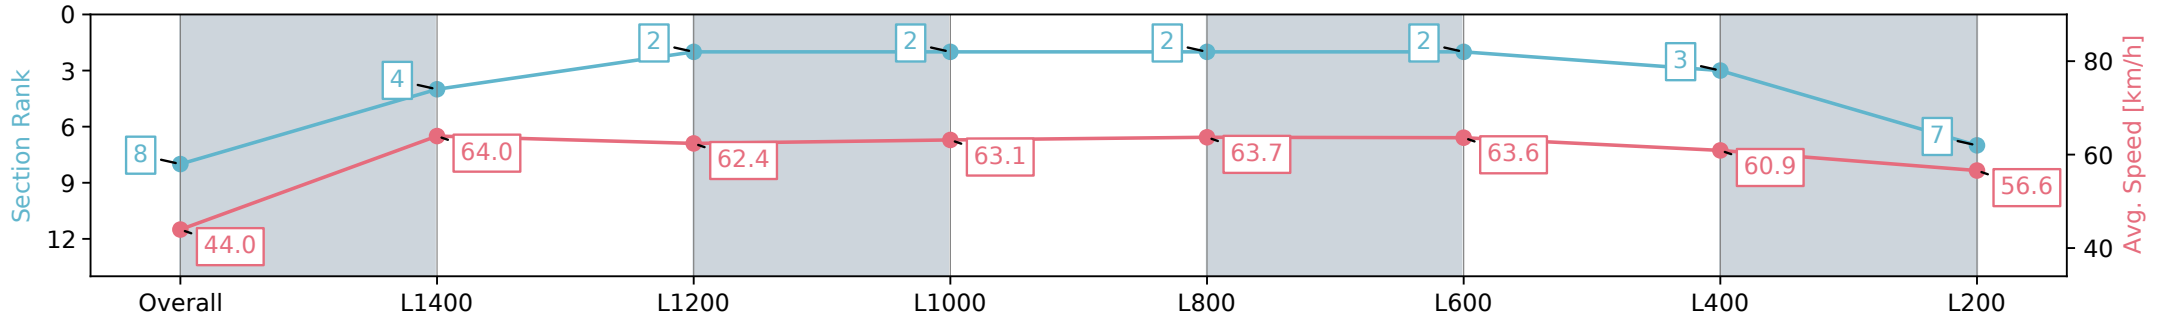

Horse/Jockey Name	SILENT EMMY/Lachlan Neindorf
Finish Rank	8
Fastest Section Time (Section)	0:11.21 (L1400)
Top Speed [km/h] (Section)	64.9 (L1400)
Race State	Finished

Morphettville SA - Professional

Race 5: The Fotobase Group Handicap - 1536m

14 September 2024 - 2:48PM

Track Rating: Good 4, Weather: Fine, Rail Position: +11m 1200m-W/
Post: + 8m Remainder Sectional 611m

Section	Overall	L1400	L1200	L1000	L800	L600	L400	L200
Section Times	1:32.60 [8] (0:11.13)	1:21.47 [4] (0:11.21)	1:10.26 [2] (0:11.49)	0:58.77 [2] (0:11.40)	0:47.37 [2] (0:11.38)	0:35.99 [2] (0:11.40)	0:24.59 [3] (0:11.85)	0:12.74 [7] (0:12.74)
Average Speed [km/h]	44.0	64.0	62.4	63.1	63.7	63.6	60.9	56.6
Top Speed [km/h]	63.5	64.9	62.8	64.0	64.3	64.7	62.4	59.0
Avg. Dist. to Rail [m]	4.0	1.3	0.7	1.3	1.4	1.6	2.3	3.2
Avg. Stride Freq. [Hz]	2.1	2.3	2.2	2.2	2.2	2.3	2.2	2.1
Avg. Stride Length [m]	5.6	7.6	7.7	7.6	7.5	7.6	7.5	7.3

Report Created: Sat 14 September 2024 15:35:00 GMT+10 (Note: Timing is based on positional data)

[ ] Ranking at each section and finish
-:-:- No data available at this section
NA No data available