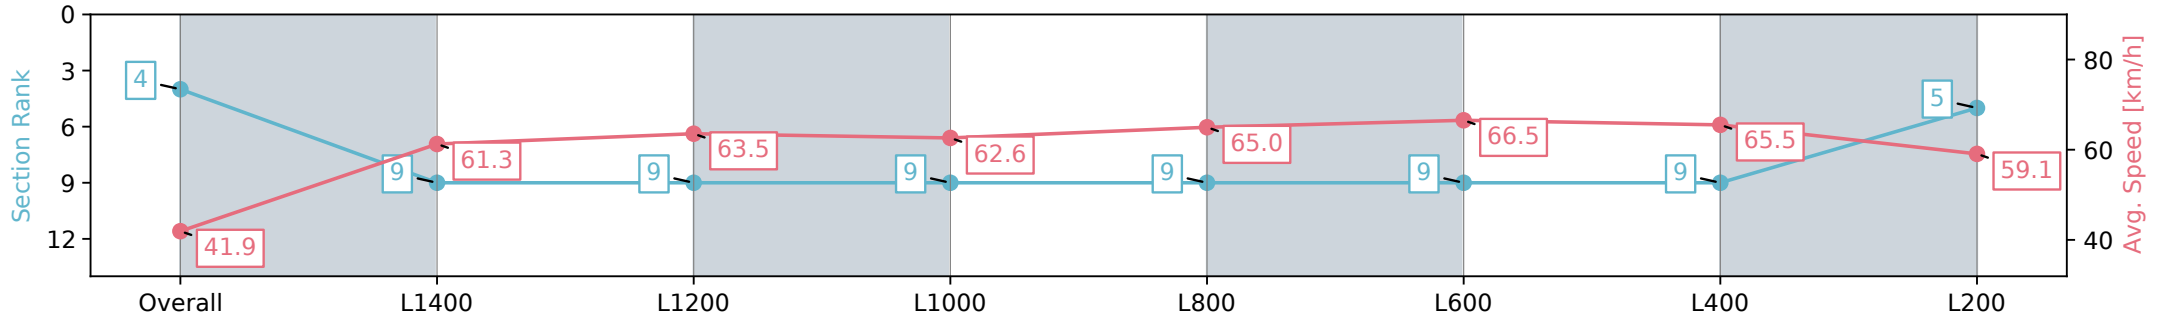

Section	Overall	L1400	L1200	L1000	L800	L600	L400	L200
Section Times	1:31.77 [4] (0:11.68)	1:20.09 [9] (0:11.82)	1:08.27 [9] (0:11.40)	0:56.87 [9] (0:11.48)	0:45.39 [9] (0:11.19)	0:34.20 [9] (0:10.96)	0:23.24 [9] (0:11.05)	0:12.19 [5] (0:12.19)
Average Speed [km/h]	41.9	61.3	63.5	62.6	65.0	66.5	65.5	59.1
Top Speed [km/h]	58.6	63.8	64.1	63.4	66.0	67.4	67.0	62.7
Avg. Dist. to Rail [m]	7.1	1.6	1.6	1.8	1.7	2.6	6.6	6.8
Avg. Stride Freq. [Hz]	2.1	2.3	2.3	2.2	2.3	2.3	2.3	2.2
Avg. Stride Length [m]	5.4	7.2	7.4	7.4	7.6	7.6	7.6	7.3