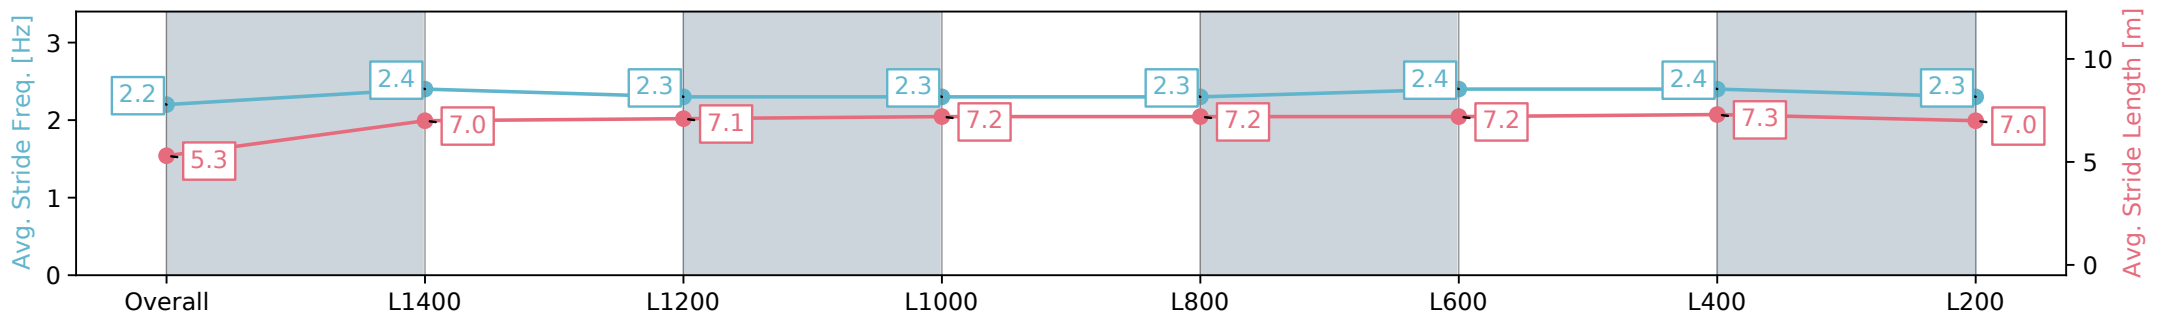

Section	Overall	L1400	L1200	L1000	L800	L600	L400	L200
Section Times	1:31.26 [2] (0:11.13)	1:20.13 [3] (0:11.36)	1:08.77 [3] (0:11.51)	0:57.26 [3] (0:11.38)	0:45.88 [3] (0:11.27)	0:34.61 [3] (0:11.11)	0:23.50 [2] (0:11.39)	0:12.11 [2] (0:12.11)
Average Speed [km/h]	44.0	63.6	62.6	63.2	64.1	65.0	63.3	59.4
Top Speed [km/h]	61.3	66.3	63.1	63.6	65.4	65.7	64.0	61.8
Avg. Dist. to Rail [m]	6.0	1.0	0.7	0.7	0.4	0.7	2.4	3.5
Avg. Stride Freq. [Hz]	2.2	2.4	2.3	2.3	2.3	2.4	2.4	2.3
Avg. Stride Length [m]	5.3	7.0	7.1	7.2	7.2	7.2	7.3	7.0