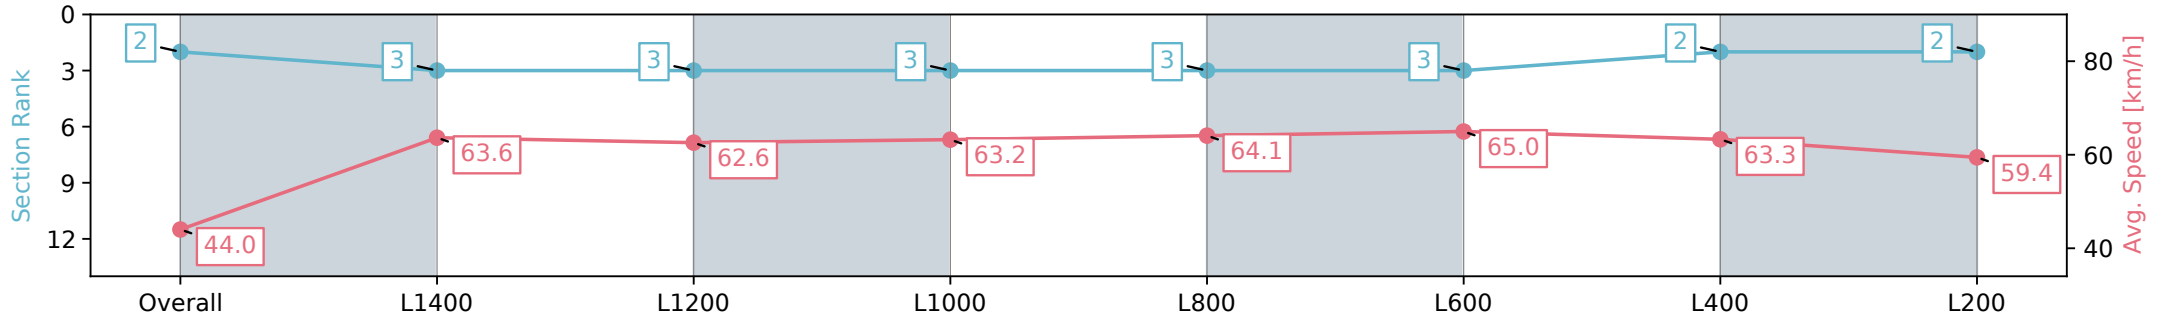

Section	Overall	L1400	L1200	L1000	L800	L600	L400	L200
Section Times	1:31.26 [2] (0:11.13)	1:20.13 [3] (0:11.36)	1:08.77 [3] (0:11.51)	0:57.26 [3] (0:11.38)	0:45.88 [3] (0:11.27)	0:34.61 [3] (0:11.11)	0:23.50 [2] (0:11.39)	0:12.11 [2] (0:12.11)
Average Speed [km/h]	44.0	63.6	62.6	63.2	64.1	65.0	63.3	59.4
Top Speed [km/h]	61.3	66.3	63.1	63.6	65.4	65.7	64.0	61.8
Avg. Dist. to Rail [m]	6.0	1.0	0.7	0.7	0.4	0.7	2.4	3.5
Avg. Stride Freq. [Hz]	2.2	2.4	2.3	2.3	2.3	2.4	2.4	2.3
Avg. Stride Length [m]	5.3	7.0	7.1	7.2	7.2	7.2	7.3	7.0