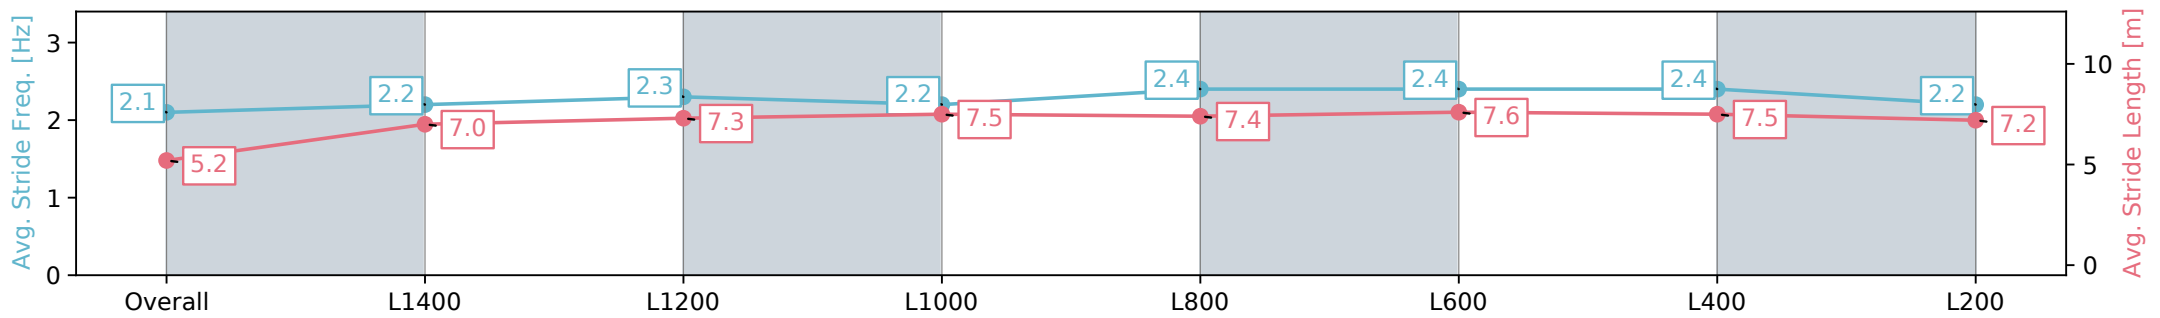

14 September 2024 - 2:48PM

Track Rating: Good 4, Weather: Fine, Rail Position: +11m 1200m-W/  
Post; + 8m Remainder Sectional 611m

Section	Overall	L1400	L1200	L1000	L800	L600	L400	L200
Section Times	1:32.83 [9] (0:11.87)	1:20.96 [12] (0:12.07)	1:08.89 [12] (0:11.52)	0:57.37 [12] (0:11.56)	0:45.80 [11] (0:10.96)	0:34.84 [11] (0:11.07)	0:23.77 [11] (0:11.40)	0:12.37 [10] (0:12.37)
Average Speed [km/h]	41.4	60.0	62.7	62.2	65.9	65.2	63.2	58.2
Top Speed [km/h]	57.1	63.0	63.4	63.3	67.3	66.7	64.5	62.3
Avg. Dist. to Rail [m]	10.4	1.8	1.0	1.9	0.9	0.6	2.9	5.7
Avg. Stride Freq. [Hz]	2.1	2.2	2.3	2.2	2.4	2.4	2.4	2.2
Avg. Stride Length [m]	5.2	7.0	7.3	7.5	7.4	7.6	7.5	7.2