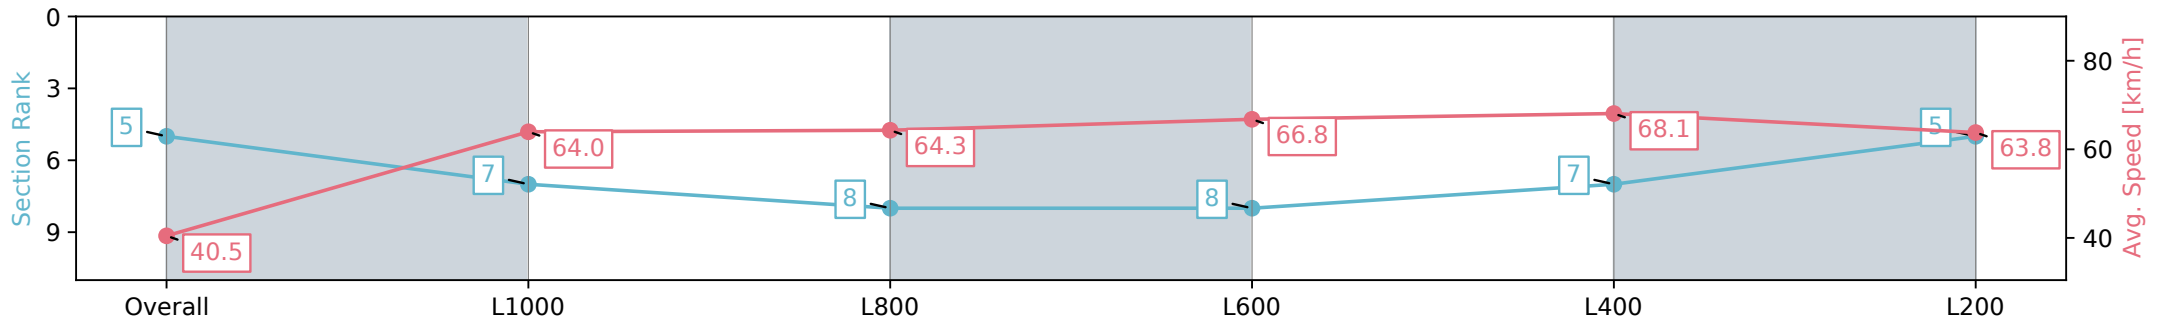

Section	Overall	L1000	L800	L600	L400	L200
Section Times	1:04.18 [5] (0:08.90)	0:55.28 [7] (0:11.25)	0:44.03 [8] (0:11.25)	0:32.78 [8] (0:10.88)	0:21.90 [7] (0:10.61)	0:11.29 [5] (0:11.28)
Average Speed [km/h]	40.5	64.0	64.3	66.8	68.1	63.8
Top Speed [km/h]	61.4	65.9	66.2	67.7	69.2	67.2
Avg. Dist. to Rail [m]	7.6	2.7	1.3	1.9	3.9	6.9
Avg. Stride Freq. [Hz]	2.3	2.4	2.3	2.4	2.4	2.4
Avg. Stride Length [m]	4.8	7.0	7.4	7.6	7.7	7.5