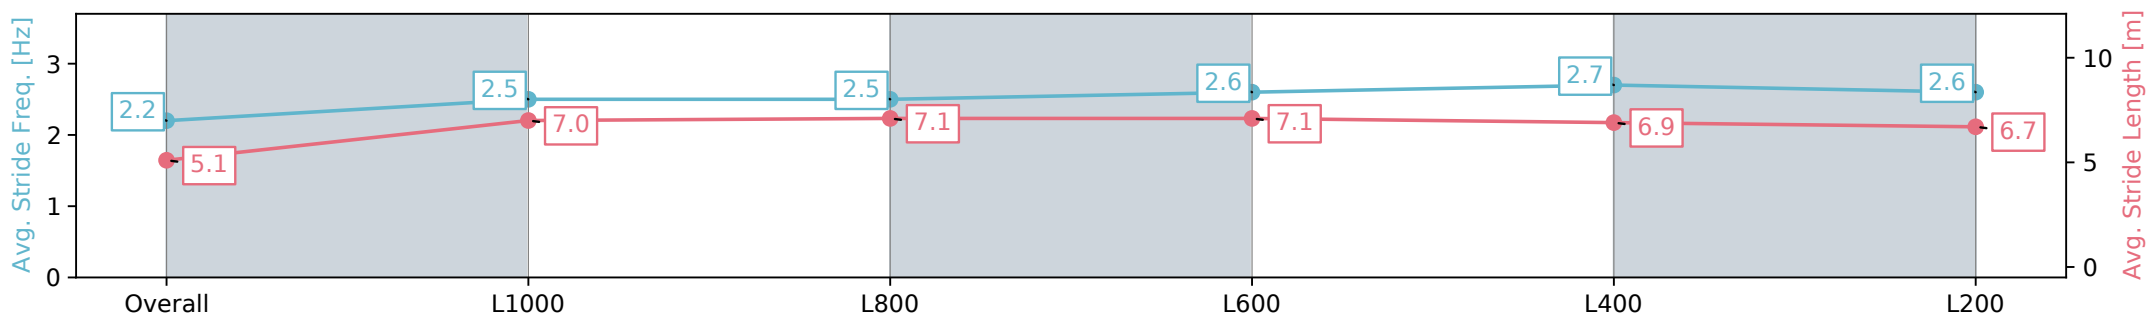

Section	Overall	L1000	L800	L600	L400	L200
Section Times	1:03.77 [3] (0:08.52)	0:55.25 [1] (0:11.14)	0:44.11 [2] (0:11.28)	0:32.82 [2] (0:10.83)	0:21.99 [1] (0:10.70)	0:11.29 [1] (0:11.28)
Average Speed [km/h]	42.3	64.6	64.0	66.3	67.3	63.7
Top Speed [km/h]	62.8	65.1	64.8	67.9	68.3	66.9
Avg. Dist. to Rail [m]	4.0	1.4	0.7	0.4	1.4	1.8
Avg. Stride Freq. [Hz]	2.2	2.5	2.5	2.6	2.7	2.6
Avg. Stride Length [m]	5.1	7.0	7.1	7.1	6.9	6.7