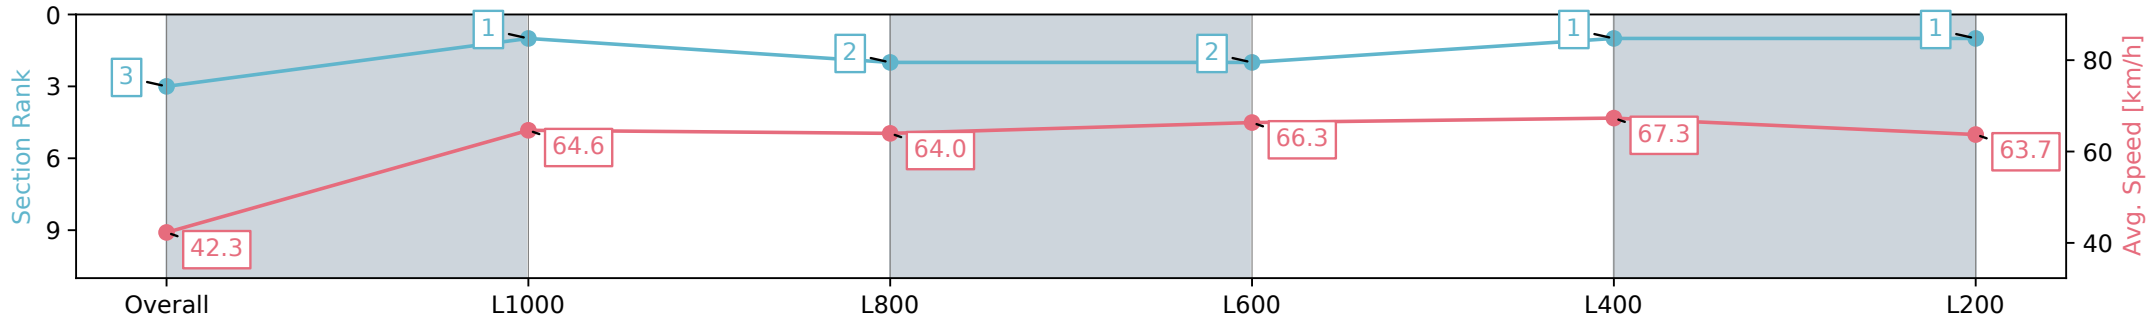

Section	Overall	L1000	L800	L600	L400	L200
Section Times	1:03.77 [3] (0:08.52)	0:55.25 [1] (0:11.14)	0:44.11 [2] (0:11.28)	0:32.82 [2] (0:10.83)	0:21.99 [1] (0:10.70)	0:11.29 [1] (0:11.28)
Average Speed [km/h]	42.3	64.6	64.0	66.3	67.3	63.7
Top Speed [km/h]	62.8	65.1	64.8	67.9	68.3	66.9
Avg. Dist. to Rail [m]	4.0	1.4	0.7	0.4	1.4	1.8
Avg. Stride Freq. [Hz]	2.2	2.5	2.5	2.6	2.7	2.6
Avg. Stride Length [m]	5.1	7.0	7.1	7.1	6.9	6.7