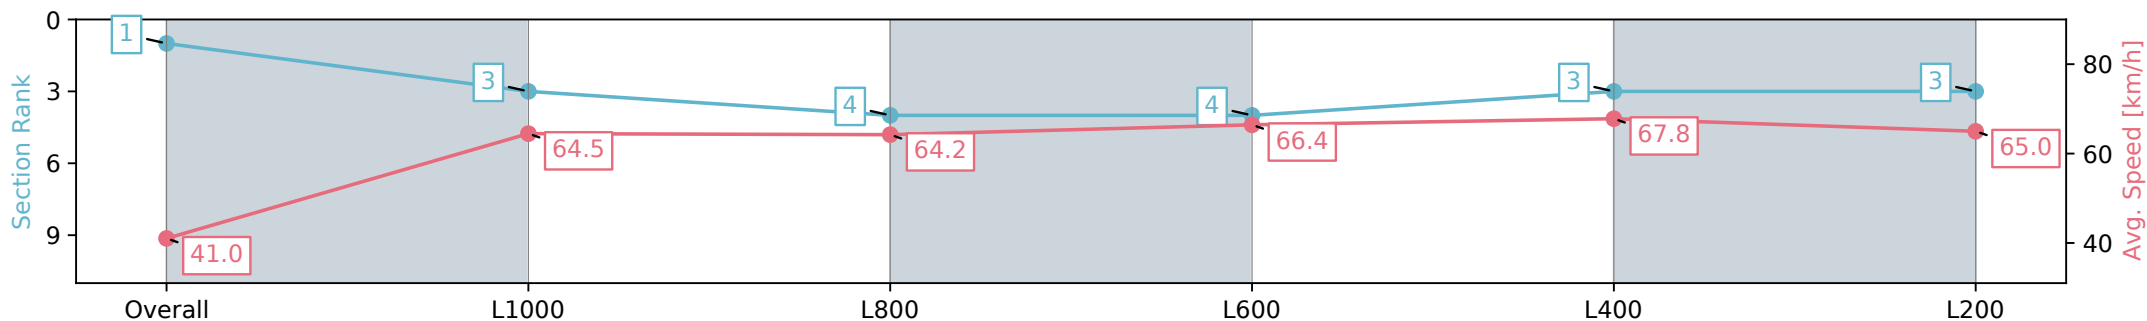

14 September 2024 - 12:22PM

Track Rating: Soft 5, Weather: Fine, Rail Position: +11m 1200m-W/
Post: + 8m Remainder Sectional 611m

Section	Overall	L1000	L800	L600	L400	L200
Section Times	1:03.76 [1] (0:08.77)	0:54.99 [3] (0:11.17)	0:43.82 [4] (0:11.24)	0:32.58 [4] (0:10.85)	0:21.73 [3] (0:10.67)	0:11.06 [3] (0:11.06)
Average Speed [km/h]	41.0	64.5	64.2	66.4	67.8	65.0
Top Speed [km/h]	62.6	65.5	65.5	67.4	69.4	67.9
Avg. Dist. to Rail [m]	3.9	1.0	0.5	0.7	2.8	3.7
Avg. Stride Freq. [Hz]	2.2	2.3	2.2	2.3	2.4	2.3
Avg. Stride Length [m]	4.9	7.8	7.9	7.9	7.8	7.8