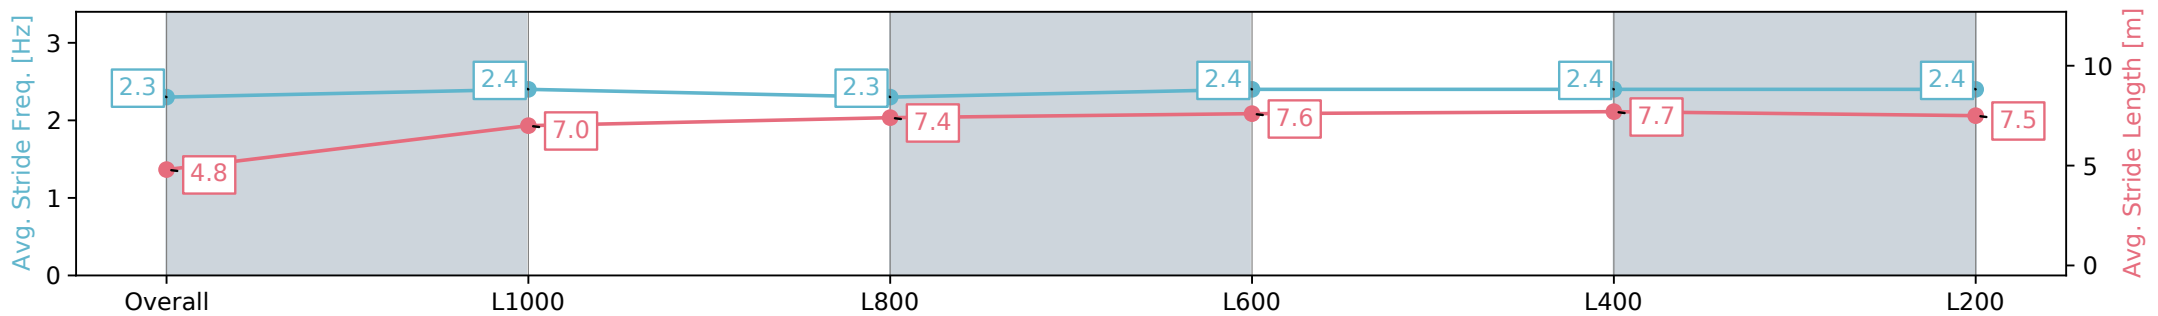

Morphettville SA - Professional

Race 1: Spring Racing Carnival at Morphettville - (Oct. 19th - Nov 9th) Handicap - 1100m

14 September 2024 - 12:22PM

Track Rating: Soft 5, Weather: Fine, Rail Position: +11m 1200m-W/
Post; + 8m Remainder Sectional 611m

Section	Overall	L1000	L800	L600	L400	L200
Section Times	1:04.18 [5] (0:08.90)	0:55.28 [7] (0:11.25)	0:44.03 [8] (0:11.25)	0:32.78 [8] (0:10.88)	0:21.90 [7] (0:10.61)	0:11.29 [5] (0:11.28)
Average Speed [km/h]	40.5	64.0	64.3	66.8	68.1	63.8
Top Speed [km/h]	61.4	65.9	66.2	67.7	69.2	67.2
Avg. Dist. to Rail [m]	7.6	2.7	1.3	1.9	3.9	6.9
Avg. Stride Freq. [Hz]	2.3	2.4	2.3	2.4	2.4	2.4
Avg. Stride Length [m]	4.8	7.0	7.4	7.6	7.7	7.5