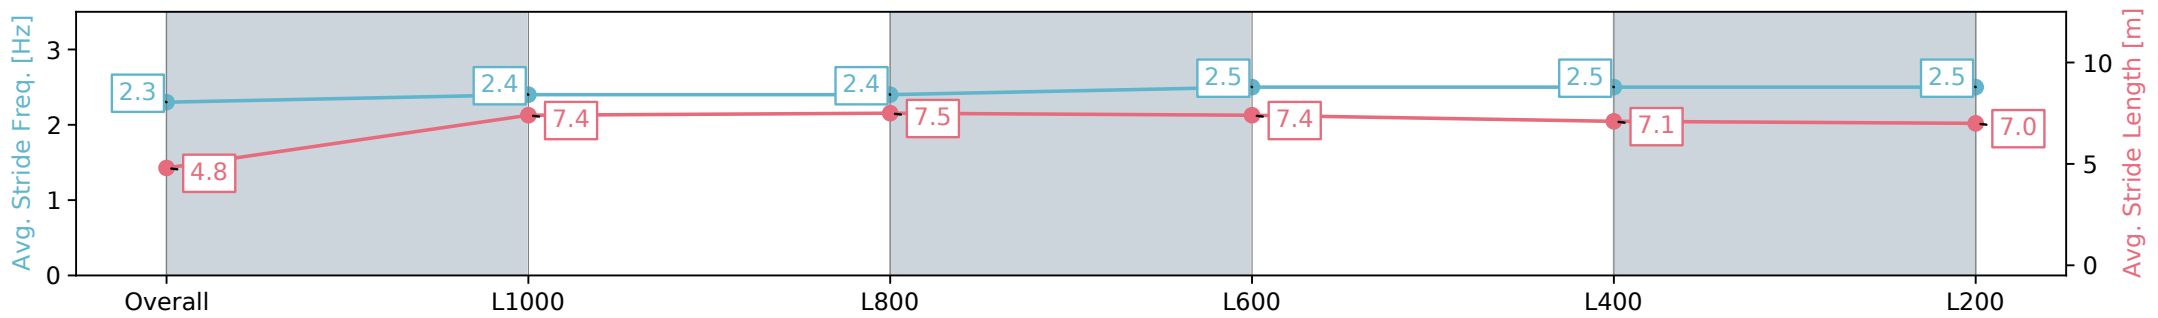

Section	Overall	L1000	L800	L600	L400	L200
Section Times	1:04.06 [4] (0:08.91)	0:55.15 [8] (0:11.19)	0:43.96 [7] (0:11.21)	0:32.75 [6] (0:10.77)	0:21.98 [4] (0:10.77)	0:11.21 [4] (0:11.21)
Average Speed [km/h]	40.4	64.3	64.0	66.7	67.1	64.2
Top Speed [km/h]	61.6	65.9	65.0	68.0	68.3	68.3
Avg. Dist. to Rail [m]	2.8	0.6	1.1	0.9	3.9	5.3
Avg. Stride Freq. [Hz]	2.3	2.4	2.4	2.5	2.5	2.5
Avg. Stride Length [m]	4.8	7.4	7.5	7.4	7.1	7.0