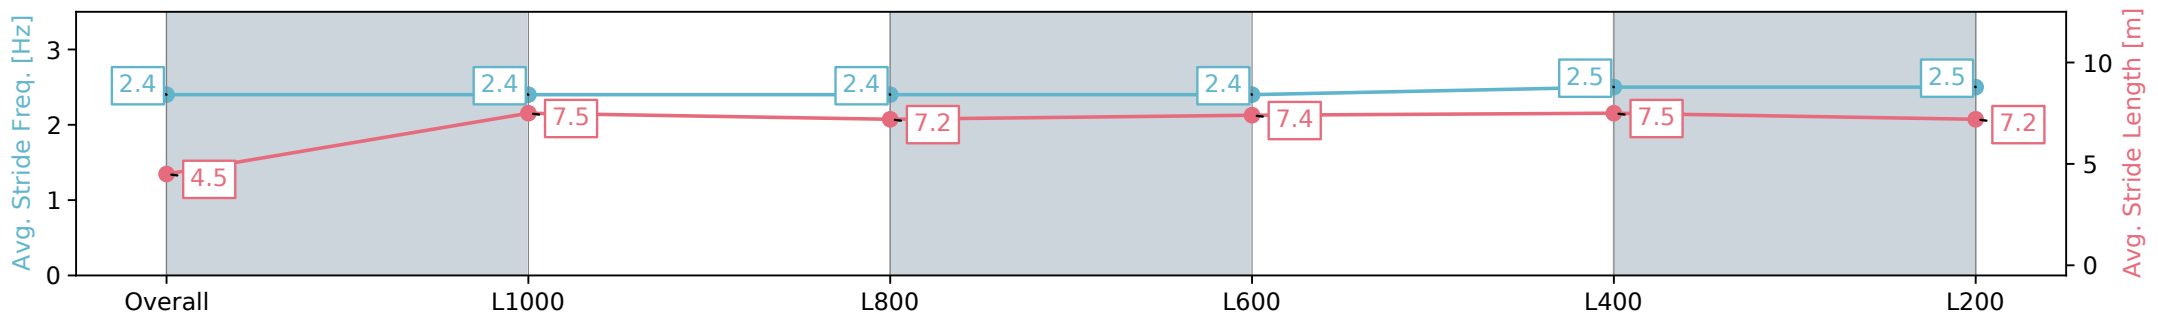

Section	Overall	L1000	L800	L600	L400	L200
Section Times	1:03.77 [2] (0:08.86)	0:54.91 [1] (0:10.71)	0:44.20 [1] (0:11.28)	0:32.91 [1] (0:11.01)	0:21.90 [2] (0:10.64)	0:11.26 [2] (0:11.26)
Average Speed [km/h]	40.7	67.1	63.8	65.4	67.7	63.9
Top Speed [km/h]	65.2	71.4	65.1	66.6	68.6	67.0
Avg. Dist. to Rail [m]	1.9	0.3	0.2	0.3	1.0	0.6
Avg. Stride Freq. [Hz]	2.4	2.4	2.4	2.4	2.5	2.5
Avg. Stride Length [m]	4.5	7.5	7.2	7.4	7.5	7.2