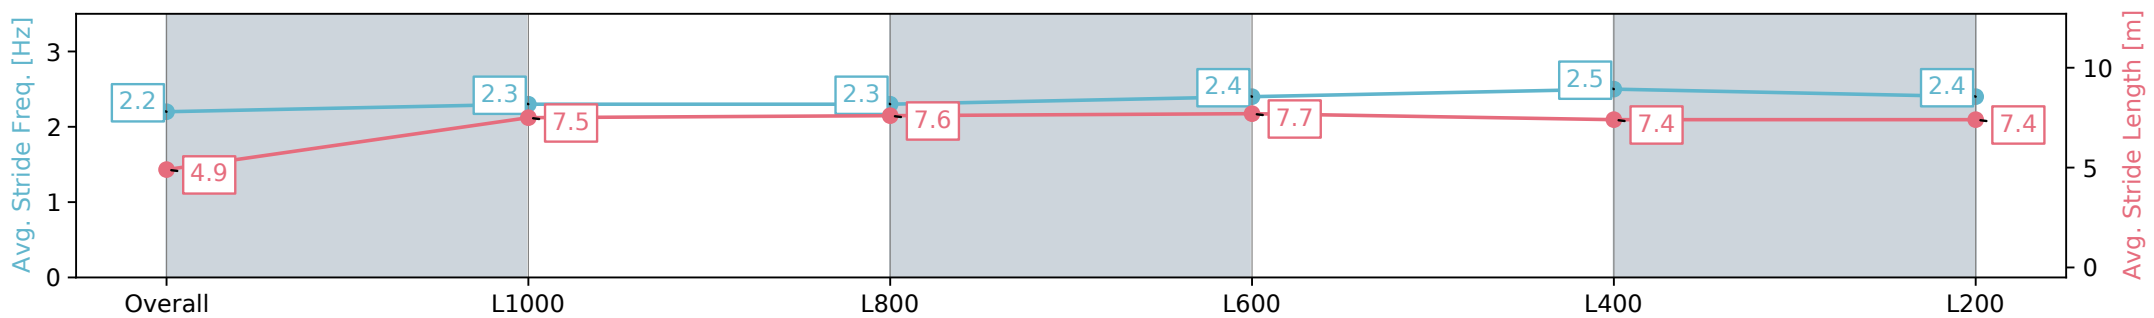

Morphettville SA - Professional

Race 1: Spring Racing Carnival at Morphettville - (Oct. 19th - Nov 9th) Handicap - 1100m

14 September 2024 - 12:22PM

Track Rating: Soft 5, Weather: Fine, Rail Position: +11m 1200m-W/
Post; + 8m Remainder Sectional 611m

Section	Overall	L1000	L800	L600	L400	L200
Section Times	1:04.53 [7] (0:08.81)	0:55.72 [5] (0:11.24)	0:44.48 [6] (0:11.30)	0:33.18 [7] (0:10.89)	0:22.29 [6] (0:10.76)	0:11.53 [7] (0:11.53)
Average Speed [km/h]	40.8	64.2	64.4	67.2	67.5	62.5
Top Speed [km/h]	61.4	66.6	66.2	68.3	68.2	65.9
Avg. Dist. to Rail [m]	6.9	3.0	2.5	3.7	7.7	10.5
Avg. Stride Freq. [Hz]	2.2	2.3	2.3	2.4	2.5	2.4
Avg. Stride Length [m]	4.9	7.5	7.6	7.7	7.4	7.4