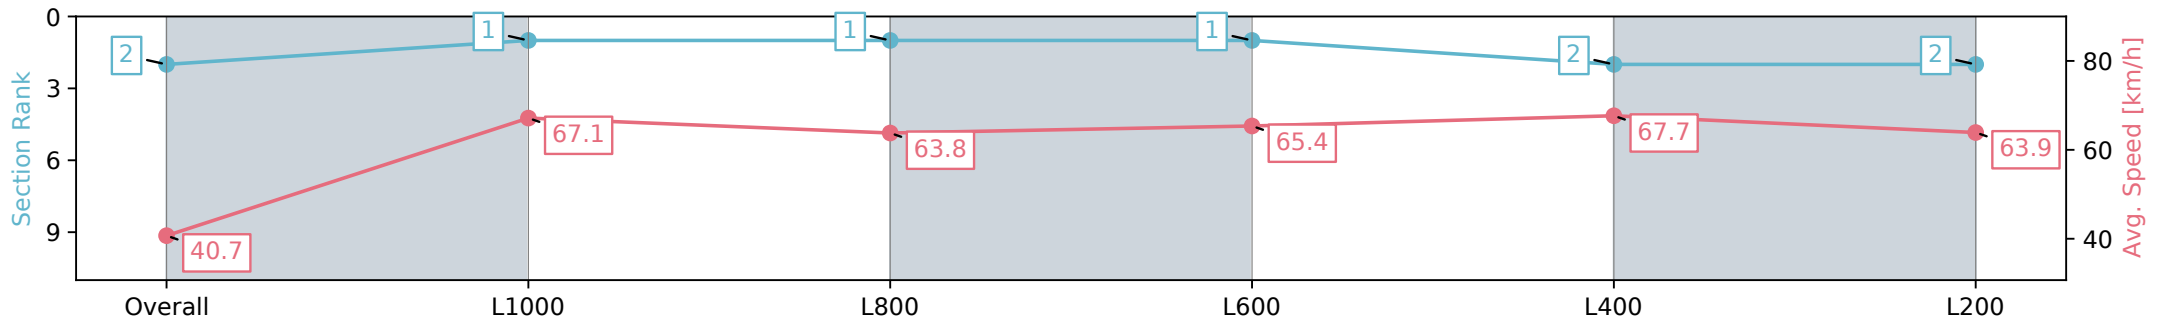

Section	Overall	L1000	L800	L600	L400	L200
Section Times	1:03.77 [2] (0:08.86)	0:54.91 [1] (0:10.71)	0:44.20 [1] (0:11.28)	0:32.91 [1] (0:11.01)	0:21.90 [2] (0:10.64)	0:11.26 [2] (0:11.26)
Average Speed [km/h]	40.7	67.1	63.8	65.4	67.7	63.9
Top Speed [km/h]	65.2	71.4	65.1	66.6	68.6	67.0
Avg. Dist. to Rail [m]	1.9	0.3	0.2	0.3	1.0	0.6
Avg. Stride Freq. [Hz]	2.4	2.4	2.4	2.4	2.5	2.5
Avg. Stride Length [m]	4.5	7.5	7.2	7.4	7.5	7.2