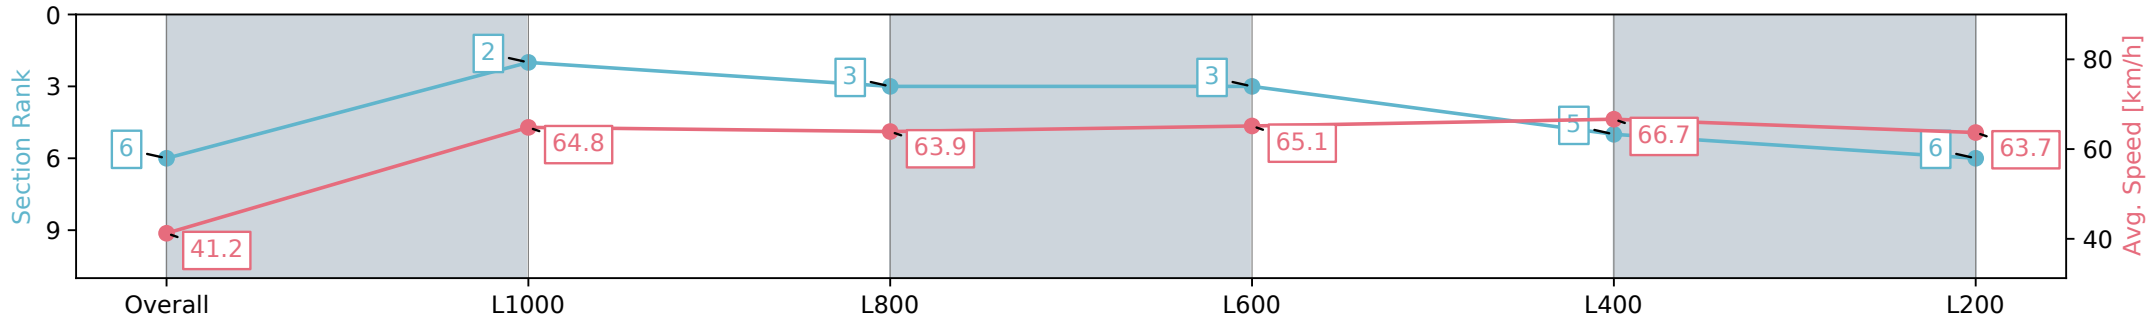

Morphettville SA - Professional

Race 1: Spring Racing Carnival at Morphettville - (Oct. 19th - Nov 9th) Handicap - 1100m

14 September 2024 - 12:22PM

Track Rating: Soft 5, Weather: Fine, Rail Position: +11m 1200m-W/
Post; + 8m Remainder Sectional 611m

Section	Overall	L1000	L800	L600	L400	L200
Section Times	1:04.24 [6] (0:08.72)	0:55.52 [2] (0:11.10)	0:44.42 [3] (0:11.23)	0:33.19 [3] (0:11.08)	0:22.11 [5] (0:10.79)	0:11.32 [6] (0:11.32)
Average Speed [km/h]	41.2	64.8	63.9	65.1	66.7	63.7
Top Speed [km/h]	63.5	65.5	65.7	67.0	68.2	67.0
Avg. Dist. to Rail [m]	1.7	0.2	0.7	0.4	0.8	0.5
Avg. Stride Freq. [Hz]	2.2	2.4	2.4	2.4	2.4	2.4
Avg. Stride Length [m]	5.1	7.0	7.4	7.5	7.5	7.4