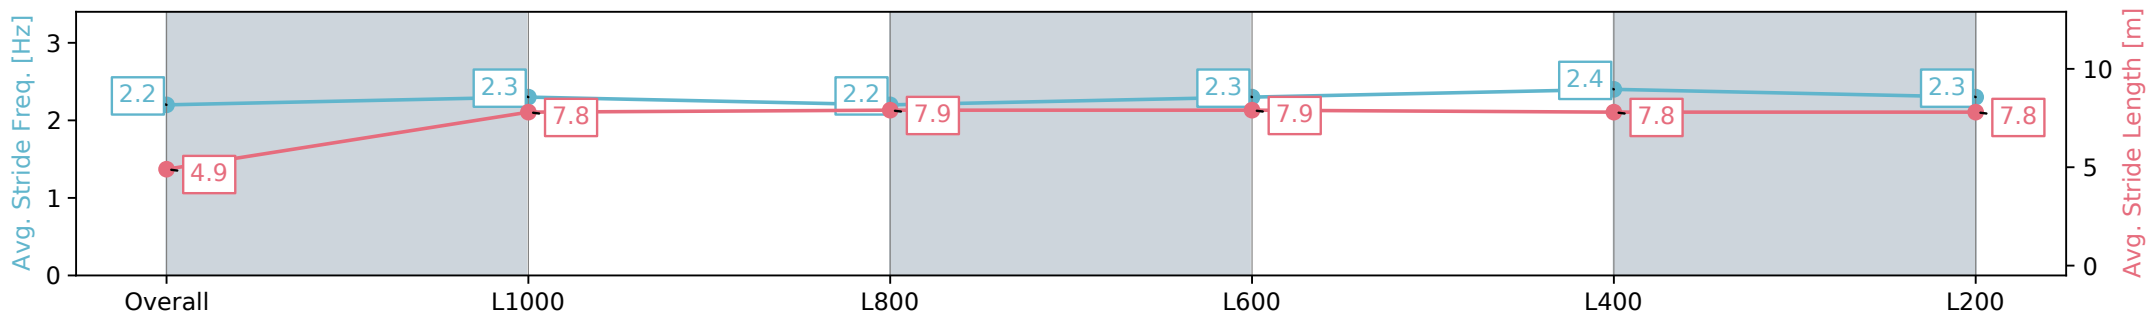

14 September 2024 - 12:22PM

Track Rating: Soft 5, Weather: Fine, Rail Position: +11m 1200m-W/
Post: + 8m Remainder Sectional 611m

Section	Overall	L1000	L800	L600	L400	L200
Section Times	1:03.76 [1] (0:08.77)	0:54.99 [3] (0:11.17)	0:43.82 [4] (0:11.24)	0:32.58 [4] (0:10.85)	0:21.73 [3] (0:10.67)	0:11.06 [3] (0:11.06)
Average Speed [km/h]	41.0	64.5	64.2	66.4	67.8	65.0
Top Speed [km/h]	62.6	65.5	65.5	67.4	69.4	67.9
Avg. Dist. to Rail [m]	3.9	1.0	0.5	0.7	2.8	3.7
Avg. Stride Freq. [Hz]	2.2	2.3	2.2	2.3	2.4	2.3
Avg. Stride Length [m]	4.9	7.8	7.9	7.9	7.8	7.8