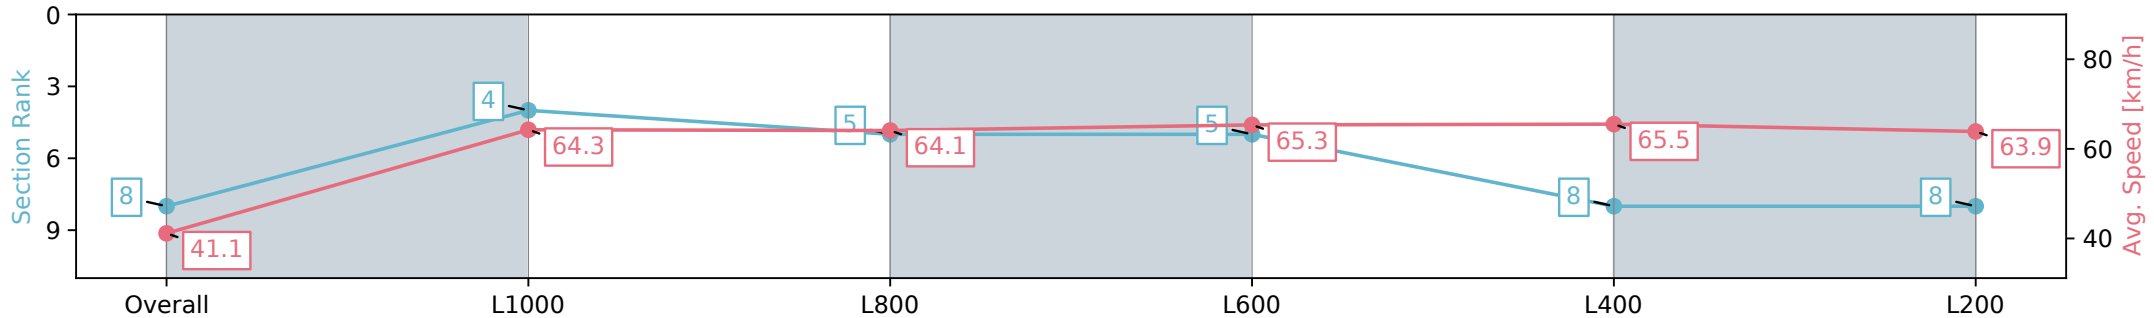

Report Created: Sat 14 September 2024 13:12:00 GMT+10 (Note: Timing is based on positional data)

- [] Ranking at each section and finish
- :-:- No data available at this section
- NA No data available

Horse/Jockey Name	SILVER LIFESTYLE/Justin Potter
Finish Rank	8
Fastest Section Time (Section)	0:11.03 (L400)
Top Speed [km/h] (Section)	67.1 (L600)
Race State	Finished

Morphettville SA - Professional

Race 1: Spring Racing Carnival at Morphettville - (Oct. 19th - Nov 9th) Handicap - 1100m

14 September 2024 - 12:22PM

Track Rating: Soft 5, Weather: Fine, Rail Position: +11m 1200m-W/
Post; + 8m Remainder Sectional 611m

Section	Overall	L1000	L800	L600	L400	L200
Section Times	1:04.63 [8] (0:08.77)	0:55.86 [4] (0:11.21)	0:44.65 [5] (0:11.23)	0:33.42 [5] (0:11.12)	0:22.30 [8] (0:11.03)	0:11.27 [8] (0:11.27)
Average Speed [km/h]	41.1	64.3	64.1	65.3	65.5	63.9
Top Speed [km/h]	61.4	65.8	65.6	66.1	67.1	65.7
Avg. Dist. to Rail [m]	5.2	1.4	0.4	1.6	4.5	5.6
Avg. Stride Freq. [Hz]	2.2	2.4	2.3	2.3	2.3	2.3
Avg. Stride Length [m]	4.9	7.5	7.7	7.8	7.8	7.6