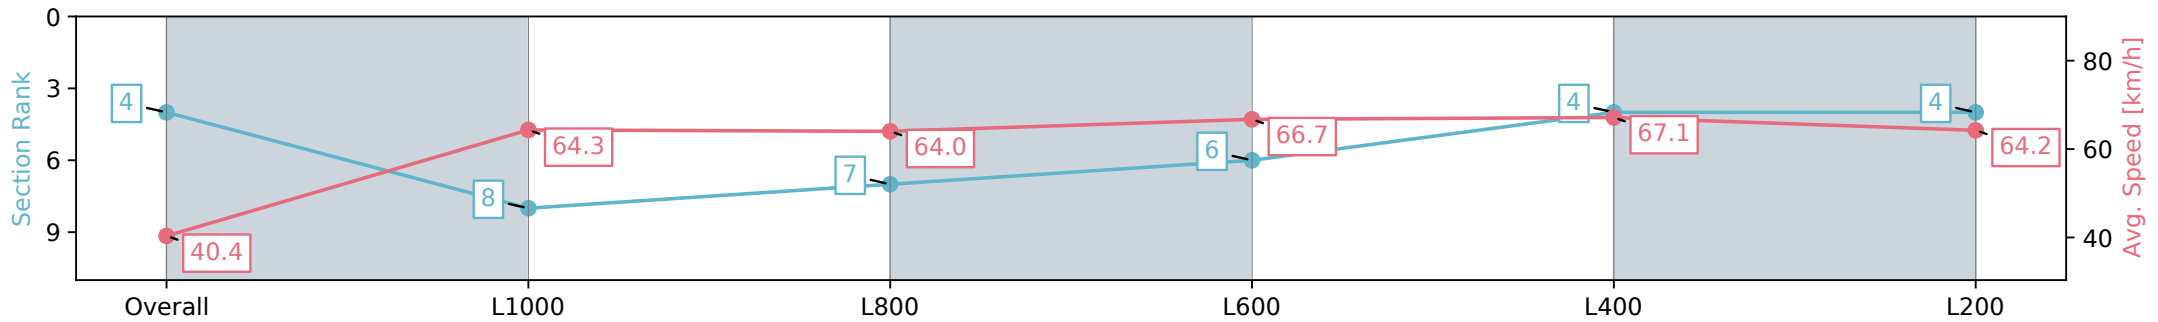

Section	Overall	L1000	L800	L600	L400	L200
Section Times	1:04.06 [4] (0:08.91)	0:55.15 [8] (0:11.19)	0:43.96 [7] (0:11.21)	0:32.75 [6] (0:10.77)	0:21.98 [4] (0:10.77)	0:11.21 [4] (0:11.21)
Average Speed [km/h]	40.4	64.3	64.0	66.7	67.1	64.2
Top Speed [km/h]	61.6	65.9	65.0	68.0	68.3	68.3
Avg. Dist. to Rail [m]	2.8	0.6	1.1	0.9	3.9	5.3
Avg. Stride Freq. [Hz]	2.3	2.4	2.4	2.5	2.5	2.5
Avg. Stride Length [m]	4.8	7.4	7.5	7.4	7.1	7.0