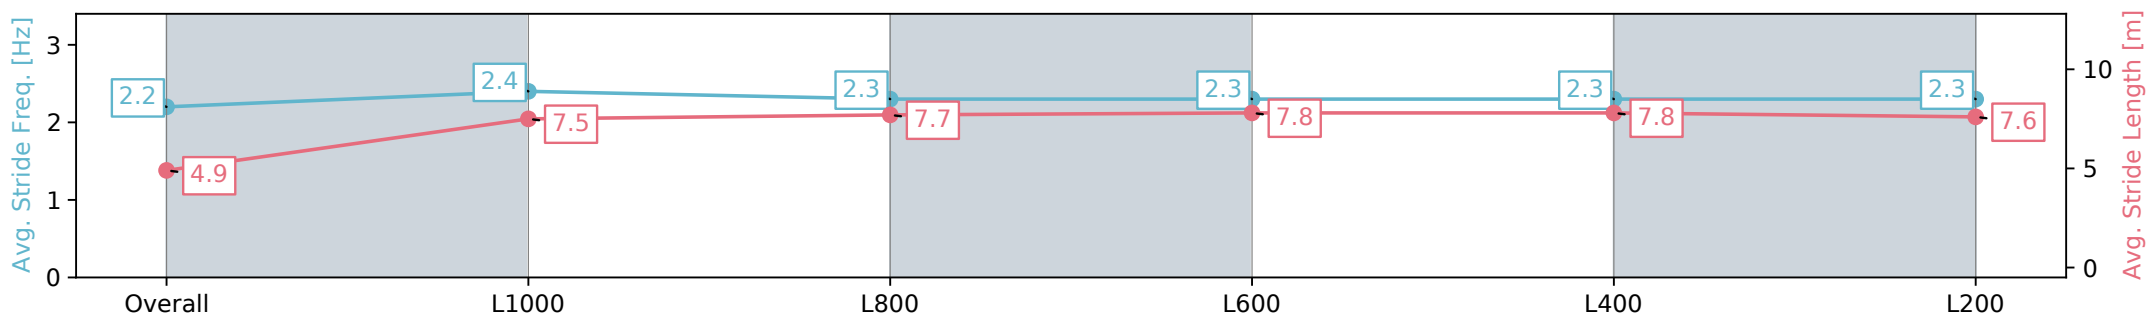

Report Created: Sat 14 September 2024 13:12:00 GMT+10 (Note: Timing is based on positional data)

- [] Ranking at each section and finish
- :-:- No data available at this section
- NA No data available

Horse/Jockey Name	SILVER LIFESTYLE/Justin Potter
Finish Rank	8
Fastest Section Time (Section)	0:11.03 (L400)
Top Speed [km/h] (Section)	67.1 (L600)
Race State	Finished

Morphettville SA - Professional

Race 1: Spring Racing Carnival at Morphettville - (Oct. 19th - Nov 9th) Handicap - 1100m

14 September 2024 - 12:22PM

Track Rating: Soft 5, Weather: Fine, Rail Position: +11m 1200m-W/
Post; + 8m Remainder Sectional 611m

Section	Overall	L1000	L800	L600	L400	L200
Section Times	1:04.63 [8] (0:08.77)	0:55.86 [4] (0:11.21)	0:44.65 [5] (0:11.23)	0:33.42 [5] (0:11.12)	0:22.30 [8] (0:11.03)	0:11.27 [8] (0:11.27)
Average Speed [km/h]	41.1	64.3	64.1	65.3	65.5	63.9
Top Speed [km/h]	61.4	65.8	65.6	66.1	67.1	65.7
Avg. Dist. to Rail [m]	5.2	1.4	0.4	1.6	4.5	5.6
Avg. Stride Freq. [Hz]	2.2	2.4	2.3	2.3	2.3	2.3
Avg. Stride Length [m]	4.9	7.5	7.7	7.8	7.8	7.6