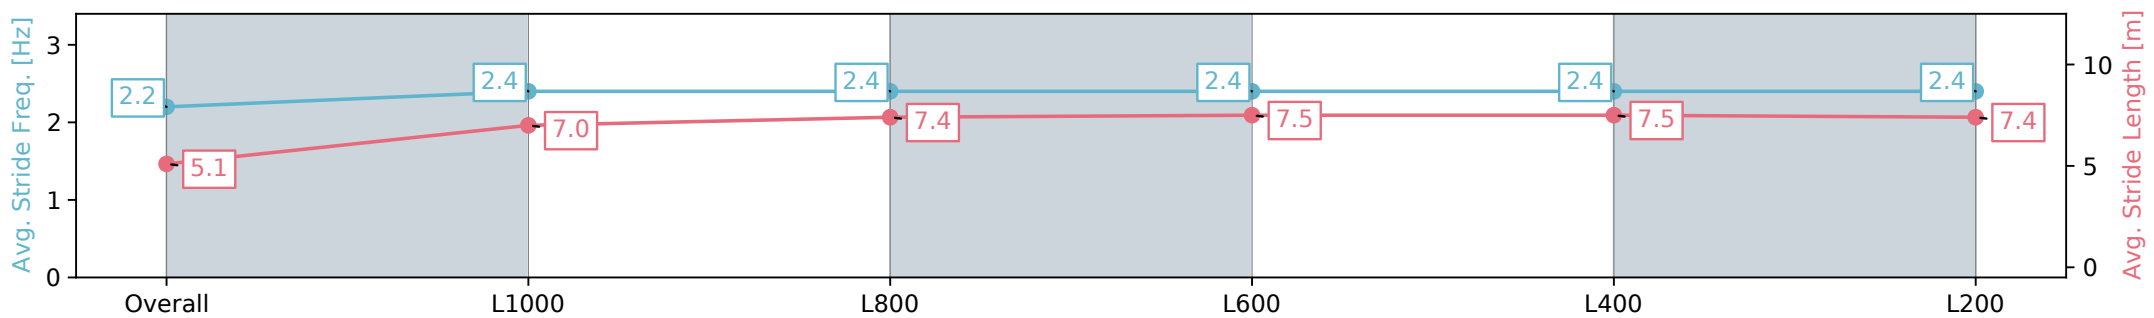

Morphettville SA - Professional

Race 1: Spring Racing Carnival at Morphettville - (Oct. 19th - Nov 9th) Handicap - 1100m

14 September 2024 - 12:22PM

Track Rating: Soft 5, Weather: Fine, Rail Position: +11m 1200m-W/
Post; + 8m Remainder Sectional 611m

Section	Overall	L1000	L800	L600	L400	L200
Section Times	1:04.24 [6] (0:08.72)	0:55.52 [2] (0:11.10)	0:44.42 [3] (0:11.23)	0:33.19 [3] (0:11.08)	0:22.11 [5] (0:10.79)	0:11.32 [6] (0:11.32)
Average Speed [km/h]	41.2	64.8	63.9	65.1	66.7	63.7
Top Speed [km/h]	63.5	65.5	65.7	67.0	68.2	67.0
Avg. Dist. to Rail [m]	1.7	0.2	0.7	0.4	0.8	0.5
Avg. Stride Freq. [Hz]	2.2	2.4	2.4	2.4	2.4	2.4
Avg. Stride Length [m]	5.1	7.0	7.4	7.5	7.5	7.4