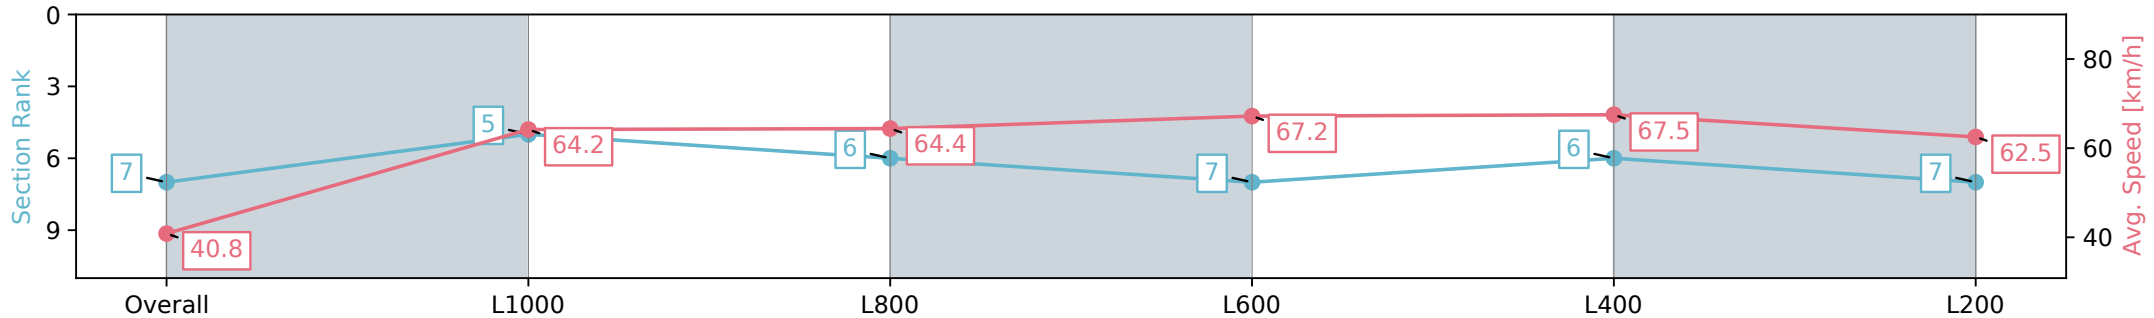

Morphettville SA - Professional

Race 1: Spring Racing Carnival at Morphettville - (Oct. 19th - Nov 9th) Handicap - 1100m

14 September 2024 - 12:22PM

Track Rating: Soft 5, Weather: Fine, Rail Position: +11m 1200m-W/
Post; + 8m Remainder Sectional 611m

Section	Overall	L1000	L800	L600	L400	L200
Section Times	1:04.53 [7] (0:08.81)	0:55.72 [5] (0:11.24)	0:44.48 [6] (0:11.30)	0:33.18 [7] (0:10.89)	0:22.29 [6] (0:10.76)	0:11.53 [7] (0:11.53)
Average Speed [km/h]	40.8	64.2	64.4	67.2	67.5	62.5
Top Speed [km/h]	61.4	66.6	66.2	68.3	68.2	65.9
Avg. Dist. to Rail [m]	6.9	3.0	2.5	3.7	7.7	10.5
Avg. Stride Freq. [Hz]	2.2	2.3	2.3	2.4	2.5	2.4
Avg. Stride Length [m]	4.9	7.5	7.6	7.7	7.4	7.4