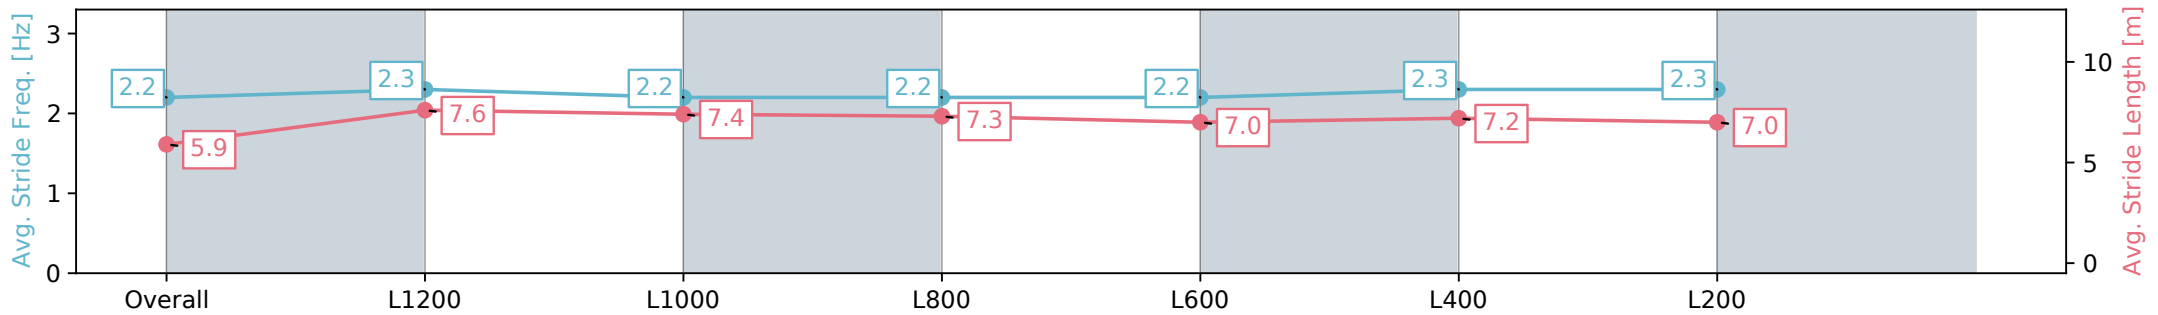

Race 9: Grand Syndicates Handicap - 1400m

07 September 2024 - 5:10PM

Track Rating: Soft 6, Weather: Overcast, Rail Position: +9m 1000m-
W/Post, +6m Remainder, Sectional 612m

Section	Overall	L1200	L1000	L800	L600	L400	L200
Section Times	1:25.52 [1] (0:14.59)	1:10.93 [12] (0:11.13)	0:59.80 [12] (0:11.59)	0:48.21 [12] (0:12.03)	0:36.18 [12] (0:12.41)	0:23.77 [12] (0:11.66)	0:12.11 [2] (0:12.11)
Average Speed [km/h]	49.4	64.6	62.4	60.2	59.0	62.6	59.5
Top Speed [km/h]	63.5	64.8	64.7	62.4	59.9	63.8	63.4
Avg. Dist. to Rail [m]	5.9	0.8	1.4	1.8	3.0	8.7	11.9
Avg. Stride Freq. [Hz]	2.2	2.3	2.2	2.2	2.2	2.3	2.3
Avg. Stride Length [m]	5.9	7.6	7.4	7.3	7.0	7.2	7.0