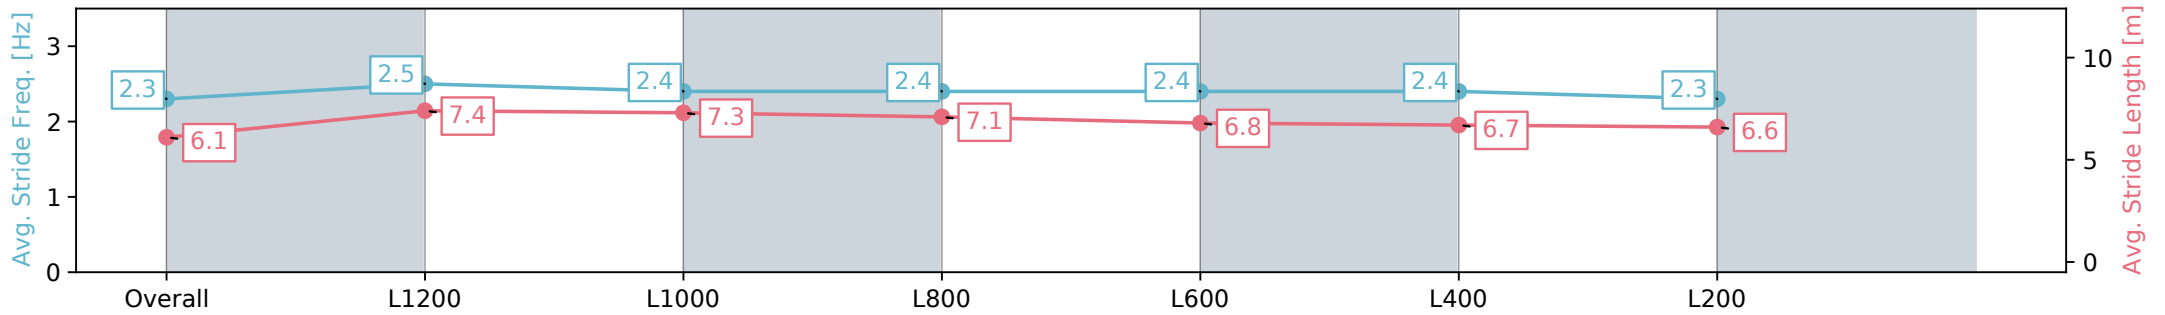

Horse/Jockey Name	LONGWARRY/Rochelle Milnes
Finish Rank	12
Fastest Section Time (Section)	0:10.85 (L1200)
Top Speed [km/h] (Section)	67.5 (Overall)
Race State	Finished

Morphettville Parks SA - Professional

Race 9: Grand Syndicates Handicap - 1400m

07 September 2024 - 5:10PM

Track Rating: Soft 6, Weather: Overcast, Rail Position: +9m 1000m-
W/Post, +6m Remainder, Sectional 612m

Section	Overall	L1200	L1000	L800	L600	L400	L200
Section Times	1:27.14 [12] (0:14.11)	1:13.03 [3] (0:10.85)	1:02.18 [4] (0:11.48)	0:50.70 [3] (0:11.99)	0:38.71 [3] (0:12.53)	0:26.18 [1] (0:12.64)	0:13.54 [7] (0:13.54)
Average Speed [km/h]	51.1	66.4	63.6	60.5	58.4	57.3	53.2
Top Speed [km/h]	66.1	67.5	65.3	61.4	59.5	58.4	55.9
Avg. Dist. to Rail [m]	10.4	4.2	3.2	3.3	3.1	3.3	5.7
Avg. Stride Freq. [Hz]	2.3	2.5	2.4	2.4	2.4	2.4	2.3
Avg. Stride Length [m]	6.1	7.4	7.3	7.1	6.8	6.7	6.6

- [ ] Ranking at each section and finish
- -:-:- No data available at this section
- NA No data available