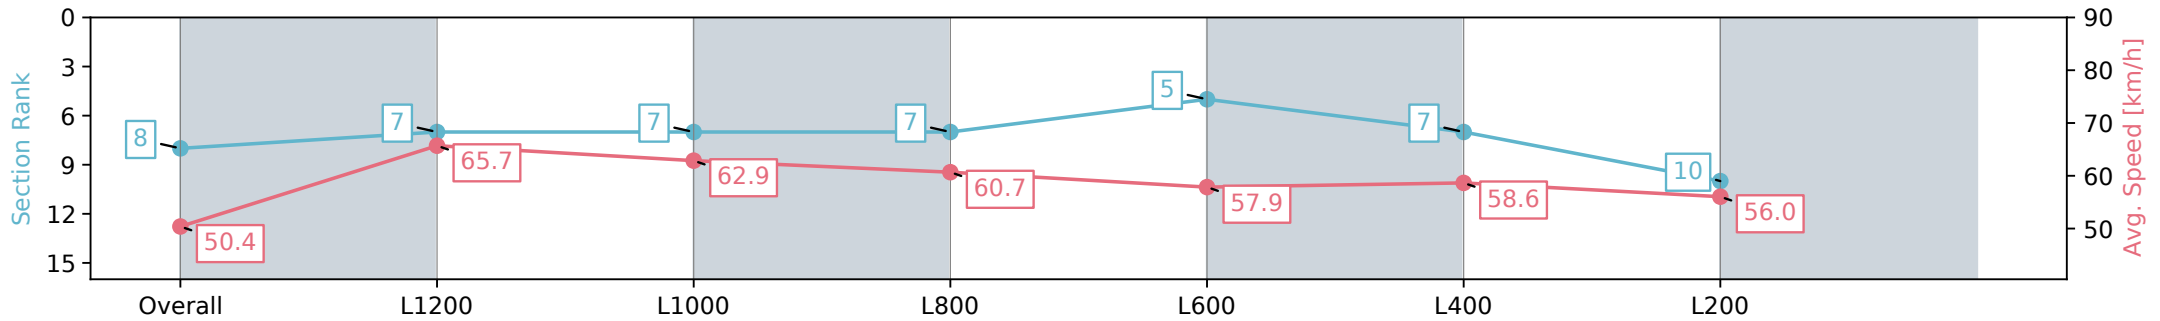

Section	Overall	L1200	L1000	L800	L600	L400	L200
Section Times	1:26.60 [8] (0:14.28)	1:12.32 [7] (0:10.96)	1:01.36 [7] (0:11.50)	0:49.86 [7] (0:11.94)	0:37.92 [5] (0:12.69)	0:25.23 [7] (0:12.38)	0:12.85 [10] (0:12.85)
Average Speed [km/h]	50.4	65.7	62.9	60.7	57.9	58.6	56.0
Top Speed [km/h]	64.9	67.0	63.6	62.4	59.7	59.7	59.2
Avg. Dist. to Rail [m]	3.9	1.4	1.3	2.3	3.4	3.8	4.0
Avg. Stride Freq. [Hz]	2.3	2.4	2.3	2.3	2.3	2.3	2.3
Avg. Stride Length [m]	6.0	7.6	7.6	7.4	7.1	7.1	7.0