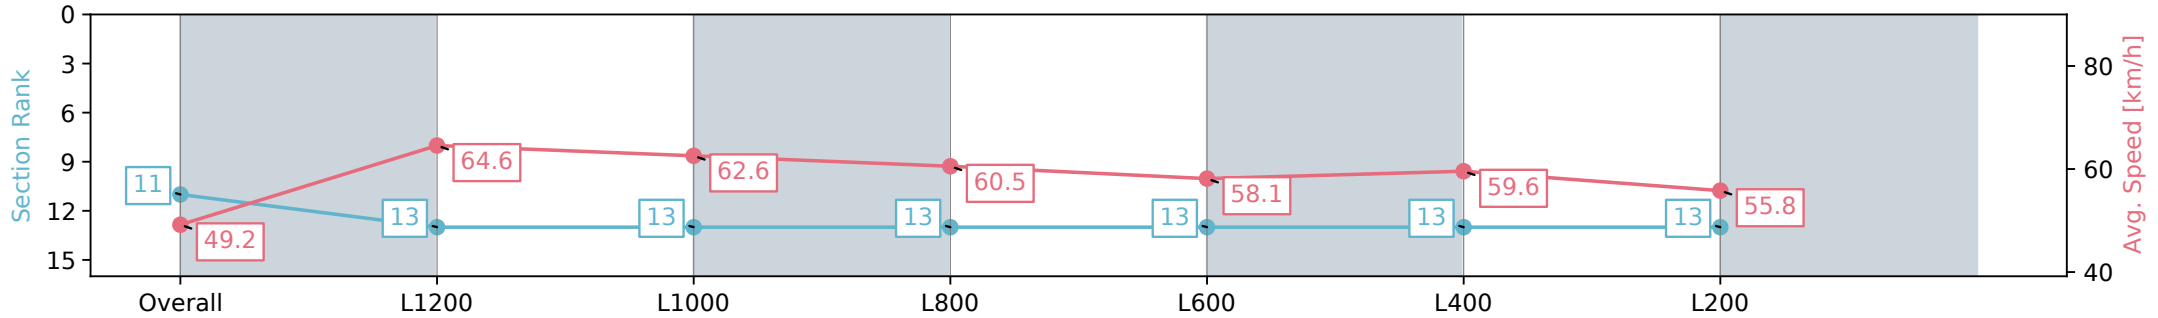

Horse/Jockey Name	MOSS THE BOSS/Zoe Lloyd
Finish Rank	11
Fastest Section Time (Section)	0:11.15 (L1200)
Top Speed [km/h] (Section)	65.1 (Overall)
Race State	Finished

Morphettville Parks SA - Professional

Race 9: Grand Syndicates Handicap - 1400m

07 September 2024 - 5:10PM

Track Rating: Soft 6, Weather: Overcast, Rail Position: +9m 1000m-
W/Post, +6m Remainder, Sectional 612m

Section	Overall	L1200	L1000	L800	L600	L400	L200
Section Times	1:27.11 [11] (0:14.61)	1:12.50 [13] (0:11.15)	1:01.35 [13] (0:11.65)	0:49.70 [13] (0:11.98)	0:37.72 [13] (0:12.64)	0:25.08 [13] (0:12.16)	0:12.92 [13] (0:12.92)
Average Speed [km/h]	49.2	64.6	62.6	60.5	58.1	59.6	55.8
Top Speed [km/h]	64.1	65.1	64.8	62.9	59.0	60.3	58.9
Avg. Dist. to Rail [m]	6.9	1.4	2.6	2.7	3.6	4.2	6.3
Avg. Stride Freq. [Hz]	2.4	2.5	2.4	2.4	2.4	2.4	2.4
Avg. Stride Length [m]	5.6	6.8	6.9	6.7	6.5	6.6	6.5

- [ ] Ranking at each section and finish
- -:-:- No data available at this section
- NA No data available