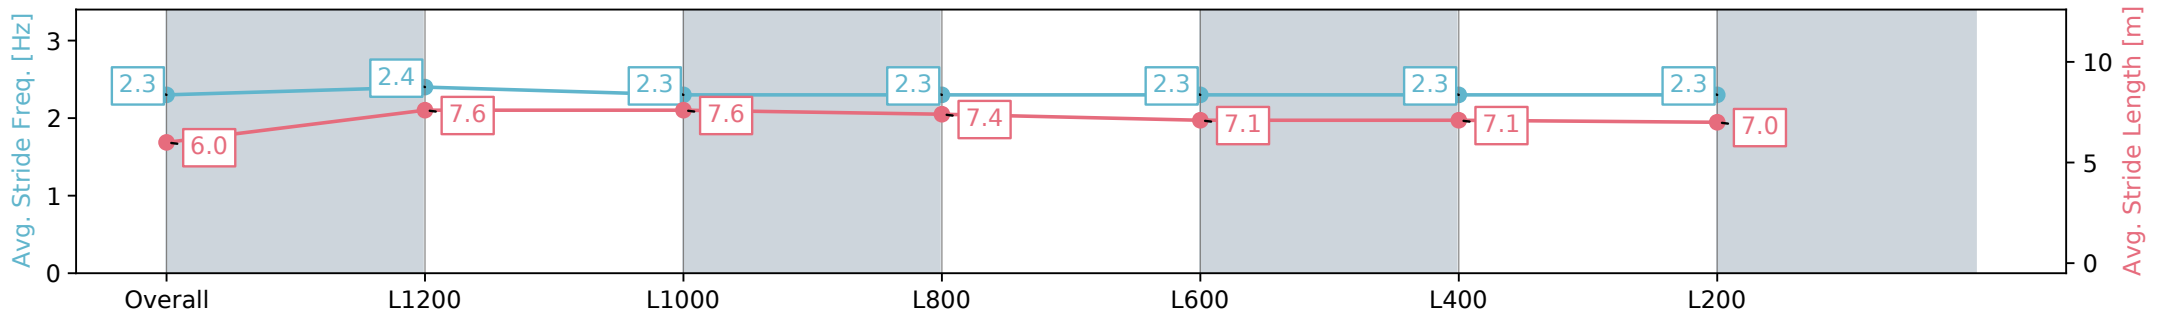

Section	Overall	L1200	L1000	L800	L600	L400	L200
Section Times	1:26.60 [8] (0:14.28)	1:12.32 [7] (0:10.96)	1:01.36 [7] (0:11.50)	0:49.86 [7] (0:11.94)	0:37.92 [5] (0:12.69)	0:25.23 [7] (0:12.38)	0:12.85 [10] (0:12.85)
Average Speed [km/h]	50.4	65.7	62.9	60.7	57.9	58.6	56.0
Top Speed [km/h]	64.9	67.0	63.6	62.4	59.7	59.7	59.2
Avg. Dist. to Rail [m]	3.9	1.4	1.3	2.3	3.4	3.8	4.0
Avg. Stride Freq. [Hz]	2.3	2.4	2.3	2.3	2.3	2.3	2.3
Avg. Stride Length [m]	6.0	7.6	7.6	7.4	7.1	7.1	7.0