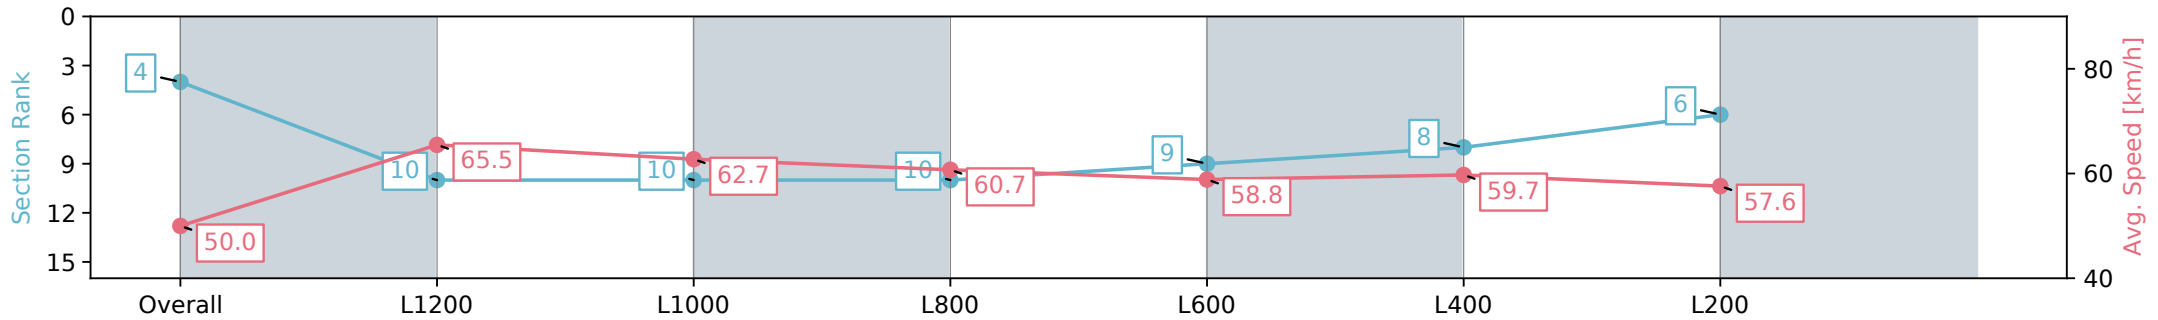

Section	Overall	L1200	L1000	L800	L600	L400	L200
Section Times	1:26.07 [4] (0:14.43)	1:11.64 [10] (0:11.00)	1:00.64 [10] (0:11.61)	0:49.03 [10] (0:11.93)	0:37.10 [9] (0:12.43)	0:24.67 [8] (0:12.15)	0:12.52 [6] (0:12.52)
Average Speed [km/h]	50.0	65.5	62.7	60.7	58.8	59.7	57.6
Top Speed [km/h]	65.2	66.0	64.2	62.9	60.8	61.0	58.8
Avg. Dist. to Rail [m]	7.0	1.5	2.4	2.7	2.9	5.6	6.4
Avg. Stride Freq. [Hz]	2.2	2.3	2.3	2.3	2.3	2.3	2.3
Avg. Stride Length [m]	6.0	7.5	7.4	7.3	7.2	7.2	7.2