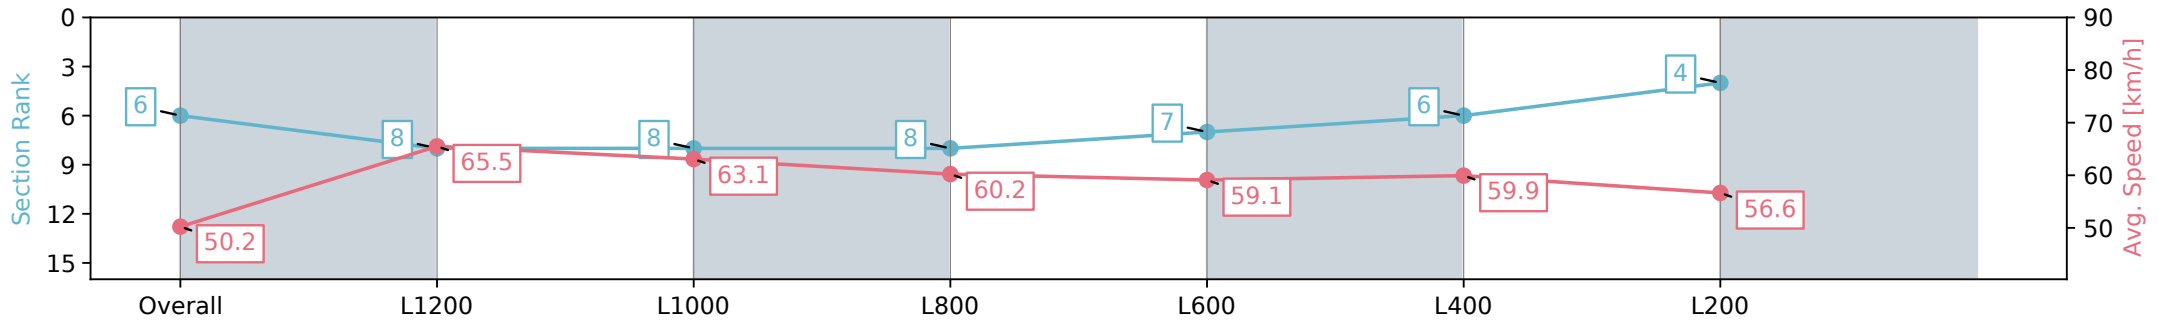

Section	Overall	L1200	L1000	L800	L600	L400	L200
Section Times	1:26.20 [6] (0:14.32)	1:11.88 [8] (0:11.00)	1:00.88 [8] (0:11.52)	0:49.36 [8] (0:12.05)	0:37.31 [7] (0:12.42)	0:24.89 [6] (0:12.19)	0:12.70 [4] (0:12.70)
Average Speed [km/h]	50.2	65.5	63.1	60.2	59.1	59.9	56.6
Top Speed [km/h]	65.4	65.9	63.9	62.3	60.3	60.7	59.3
Avg. Dist. to Rail [m]	4.9	1.4	2.1	3.3	3.6	6.9	9.3
Avg. Stride Freq. [Hz]	2.2	2.3	2.3	2.2	2.3	2.3	2.2
Avg. Stride Length [m]	6.1	7.8	7.7	7.3	7.0	7.1	7.1