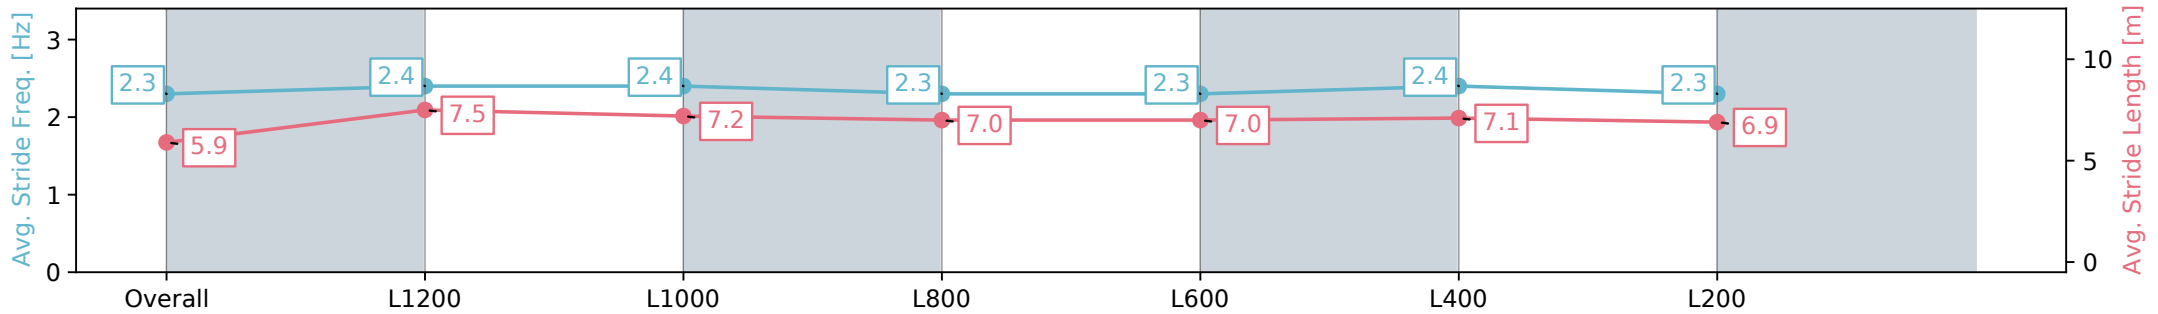

Section	Overall	L1200	L1000	L800	L600	L400	L200
Section Times	1:25.83 [2] (0:14.57)	1:11.25 [11] (0:10.98)	1:00.27 [11] (0:11.59)	0:48.68 [11] (0:12.02)	0:36.66 [11] (0:12.41)	0:24.25 [10] (0:11.84)	0:12.41 [3] (0:12.41)
Average Speed [km/h]	49.5	65.6	63.0	60.5	59.3	61.6	58.1
Top Speed [km/h]	65.2	66.5	64.4	63.0	60.6	62.9	61.1
Avg. Dist. to Rail [m]	9.9	2.4	3.3	3.6	3.9	7.4	9.7
Avg. Stride Freq. [Hz]	2.3	2.4	2.4	2.3	2.3	2.4	2.3
Avg. Stride Length [m]	5.9	7.5	7.2	7.0	7.0	7.1	6.9