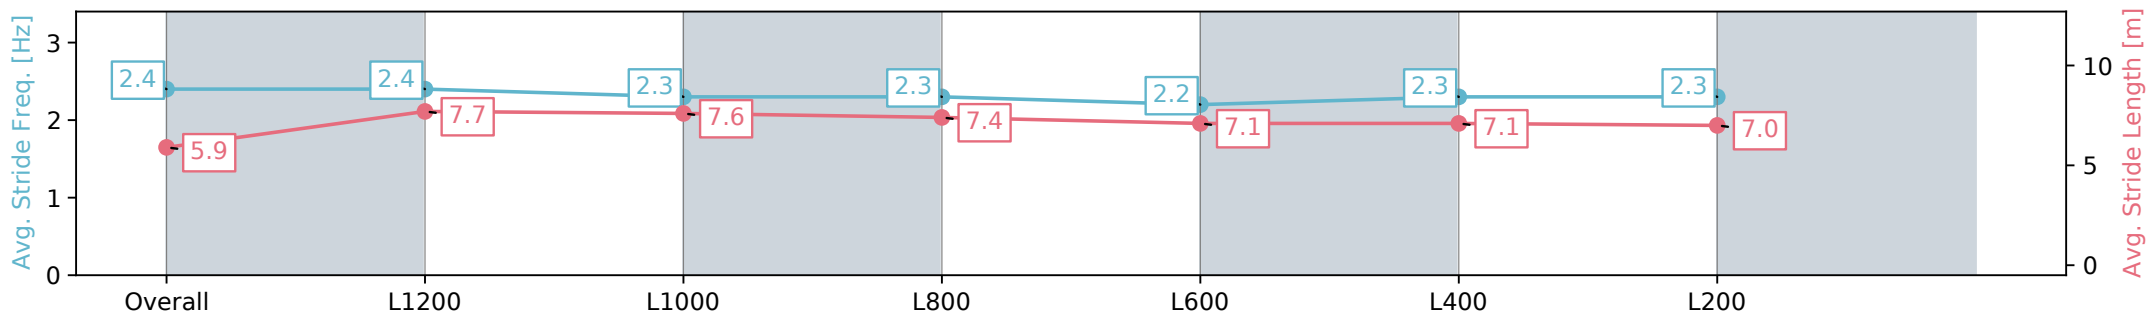

Section	Overall	L1200	L1000	L800	L600	L400	L200
Section Times	1:26.03 [3] (0:14.02)	1:12.01 [2] (0:10.92)	1:01.09 [3] (0:11.51)	0:49.58 [4] (0:12.00)	0:37.58 [4] (0:12.67)	0:24.91 [4] (0:12.49)	0:12.42 [8] (0:12.42)
Average Speed [km/h]	51.4	65.8	63.0	60.3	57.6	57.9	58.0
Top Speed [km/h]	67.2	67.2	64.2	62.1	58.8	59.9	60.1
Avg. Dist. to Rail [m]	2.7	1.1	1.4	2.1	2.3	2.3	2.7
Avg. Stride Freq. [Hz]	2.4	2.4	2.3	2.3	2.2	2.3	2.3
Avg. Stride Length [m]	5.9	7.7	7.6	7.4	7.1	7.1	7.0