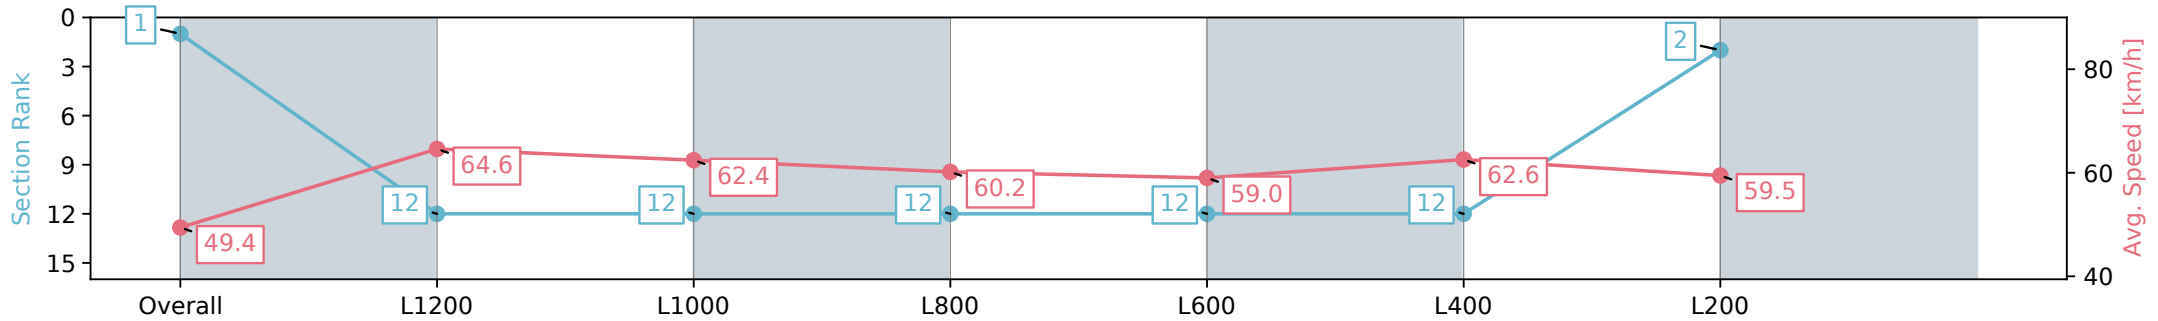

Race 9: Grand Syndicates Handicap - 1400m

07 September 2024 - 5:10PM

Track Rating: Soft 6, Weather: Overcast, Rail Position: +9m 1000m-
W/Post, +6m Remainder, Sectional 612m

Section	Overall	L1200	L1000	L800	L600	L400	L200
Section Times	1:25.52 [1] (0:14.59)	1:10.93 [12] (0:11.13)	0:59.80 [12] (0:11.59)	0:48.21 [12] (0:12.03)	0:36.18 [12] (0:12.41)	0:23.77 [12] (0:11.66)	0:12.11 [2] (0:12.11)
Average Speed [km/h]	49.4	64.6	62.4	60.2	59.0	62.6	59.5
Top Speed [km/h]	63.5	64.8	64.7	62.4	59.9	63.8	63.4
Avg. Dist. to Rail [m]	5.9	0.8	1.4	1.8	3.0	8.7	11.9
Avg. Stride Freq. [Hz]	2.2	2.3	2.2	2.2	2.2	2.3	2.3
Avg. Stride Length [m]	5.9	7.6	7.4	7.3	7.0	7.2	7.0