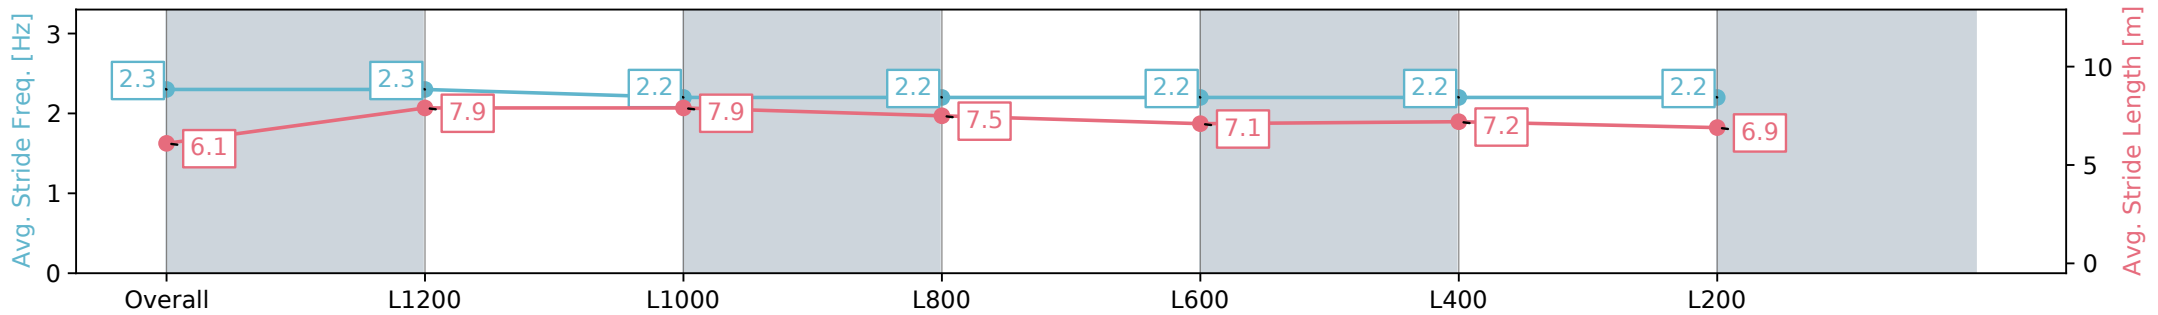

Horse/Jockey Name	HEADPHONES/Samuel Payne
Finish Rank	9
Fastest Section Time (Section)	0:10.75 (L1200)
Top Speed [km/h] (Section)	68.3 (Overall)
Race State	Finished

Morphettville Parks SA - Professional

Race 9: Grand Syndicates Handicap - 1400m

07 September 2024 - 5:10PM

Track Rating: Soft 6, Weather: Overcast, Rail Position: +9m 1000m-
W/Post, +6m Remainder, Sectional 612m

Section	Overall	L1200	L1000	L800	L600	L400	L200
Section Times	1:27.05 [9] (0:14.15)	1:12.90 [4] (0:10.75)	1:02.15 [2] (0:11.44)	0:50.71 [2] (0:11.97)	0:38.74 [2] (0:12.69)	0:26.05 [2] (0:12.51)	0:13.54 [5] (0:13.54)
Average Speed [km/h]	50.9	66.9	63.3	60.5	57.6	58.0	53.2
Top Speed [km/h]	66.9	68.3	65.7	61.8	59.0	58.7	57.8
Avg. Dist. to Rail [m]	3.6	1.5	1.5	2.4	2.6	3.4	3.9
Avg. Stride Freq. [Hz]	2.3	2.3	2.2	2.2	2.2	2.2	2.2
Avg. Stride Length [m]	6.1	7.9	7.9	7.5	7.1	7.2	6.9

- [ ] Ranking at each section and finish
- -:-:- No data available at this section
- NA No data available