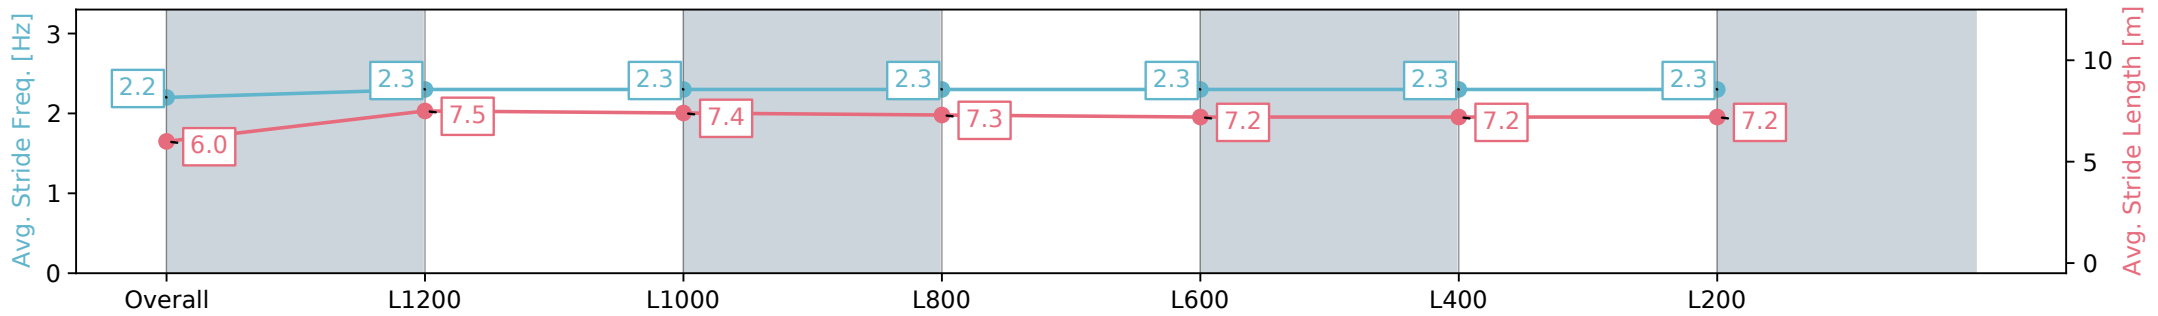

Section	Overall	L1200	L1000	L800	L600	L400	L200
Section Times	1:26.07 [4] (0:14.43)	1:11.64 [10] (0:11.00)	1:00.64 [10] (0:11.61)	0:49.03 [10] (0:11.93)	0:37.10 [9] (0:12.43)	0:24.67 [8] (0:12.15)	0:12.52 [6] (0:12.52)
Average Speed [km/h]	50.0	65.5	62.7	60.7	58.8	59.7	57.6
Top Speed [km/h]	65.2	66.0	64.2	62.9	60.8	61.0	58.8
Avg. Dist. to Rail [m]	7.0	1.5	2.4	2.7	2.9	5.6	6.4
Avg. Stride Freq. [Hz]	2.2	2.3	2.3	2.3	2.3	2.3	2.3
Avg. Stride Length [m]	6.0	7.5	7.4	7.3	7.2	7.2	7.2