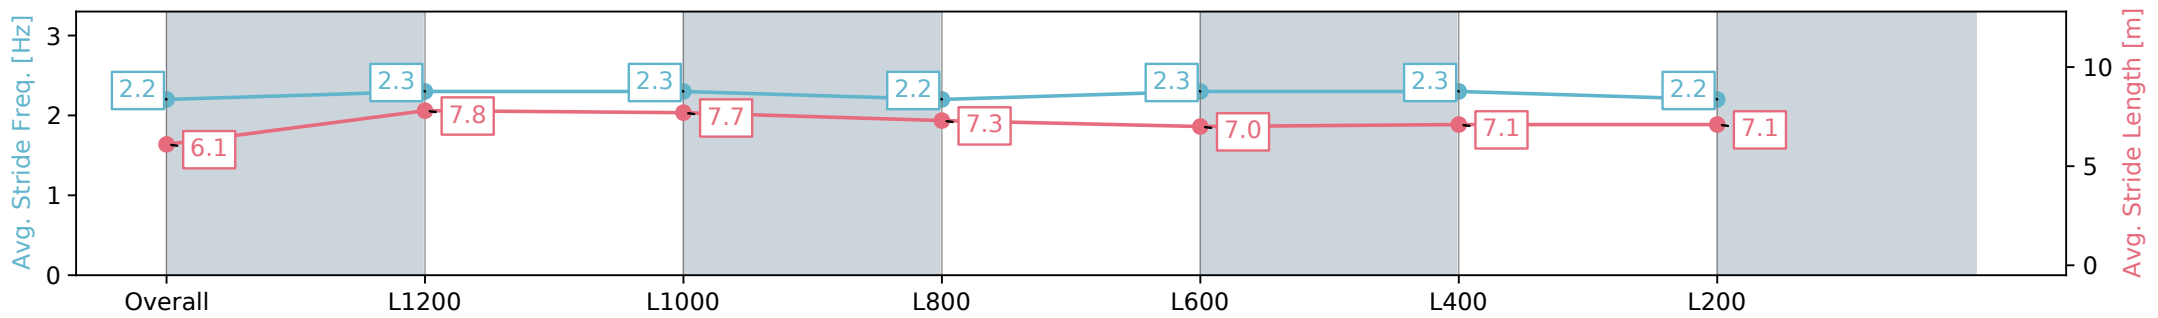

Section	Overall	L1200	L1000	L800	L600	L400	L200
Section Times	1:26.20 [6] (0:14.32)	1:11.88 [8] (0:11.00)	1:00.88 [8] (0:11.52)	0:49.36 [8] (0:12.05)	0:37.31 [7] (0:12.42)	0:24.89 [6] (0:12.19)	0:12.70 [4] (0:12.70)
Average Speed [km/h]	50.2	65.5	63.1	60.2	59.1	59.9	56.6
Top Speed [km/h]	65.4	65.9	63.9	62.3	60.3	60.7	59.3
Avg. Dist. to Rail [m]	4.9	1.4	2.1	3.3	3.6	6.9	9.3
Avg. Stride Freq. [Hz]	2.2	2.3	2.3	2.2	2.3	2.3	2.2
Avg. Stride Length [m]	6.1	7.8	7.7	7.3	7.0	7.1	7.1