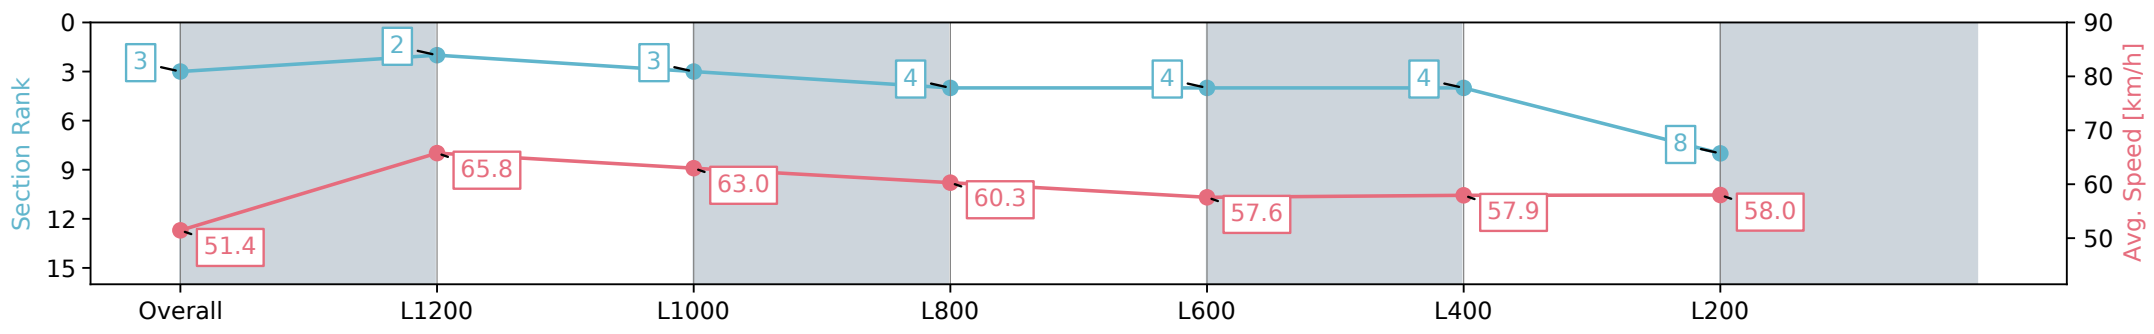

Section	Overall	L1200	L1000	L800	L600	L400	L200
Section Times	1:26.03 [3] (0:14.02)	1:12.01 [2] (0:10.92)	1:01.09 [3] (0:11.51)	0:49.58 [4] (0:12.00)	0:37.58 [4] (0:12.67)	0:24.91 [4] (0:12.49)	0:12.42 [8] (0:12.42)
Average Speed [km/h]	51.4	65.8	63.0	60.3	57.6	57.9	58.0
Top Speed [km/h]	67.2	67.2	64.2	62.1	58.8	59.9	60.1
Avg. Dist. to Rail [m]	2.7	1.1	1.4	2.1	2.3	2.3	2.7
Avg. Stride Freq. [Hz]	2.4	2.4	2.3	2.3	2.2	2.3	2.3
Avg. Stride Length [m]	5.9	7.7	7.6	7.4	7.1	7.1	7.0