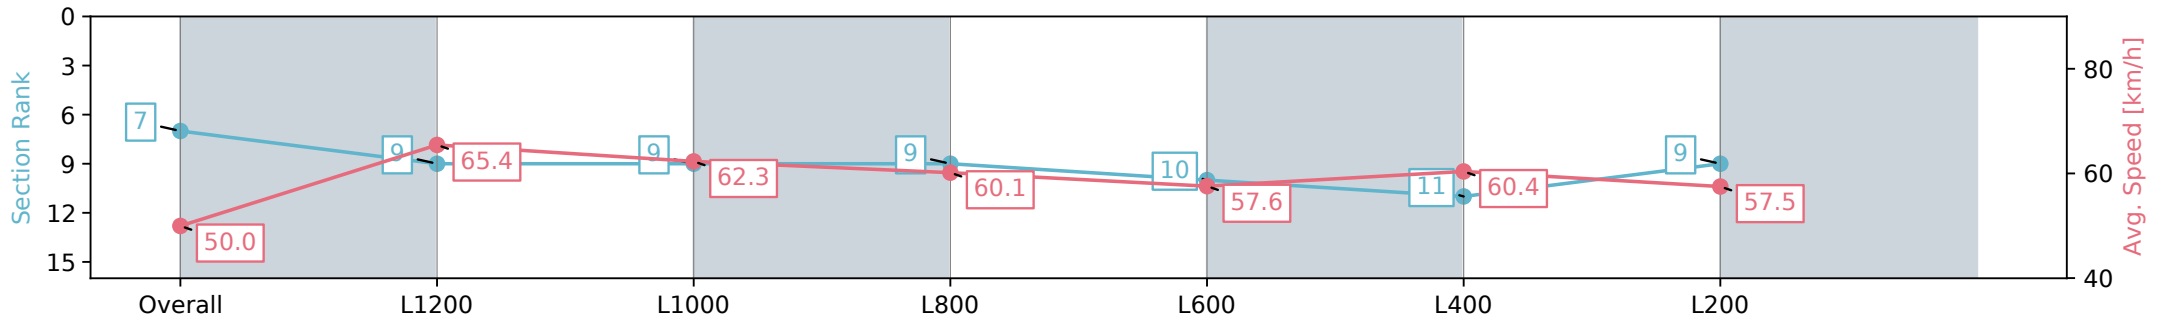

Section	Overall	L1200	L1000	L800	L600	L400	L200
Section Times	1:26.21 [7] (0:14.39)	1:11.82 [9] (0:11.00)	1:00.82 [9] (0:11.63)	0:49.19 [9] (0:12.05)	0:37.14 [10] (0:12.63)	0:24.51 [11] (0:12.00)	0:12.51 [9] (0:12.51)
Average Speed [km/h]	50.0	65.4	62.3	60.1	57.6	60.4	57.5
Top Speed [km/h]	64.5	66.1	64.0	63.5	59.3	61.7	60.4
Avg. Dist. to Rail [m]	1.4	0.7	1.5	2.2	2.1	3.3	4.8
Avg. Stride Freq. [Hz]	2.3	2.4	2.4	2.4	2.4	2.4	2.4
Avg. Stride Length [m]	6.0	7.4	7.2	7.1	6.8	6.8	6.7