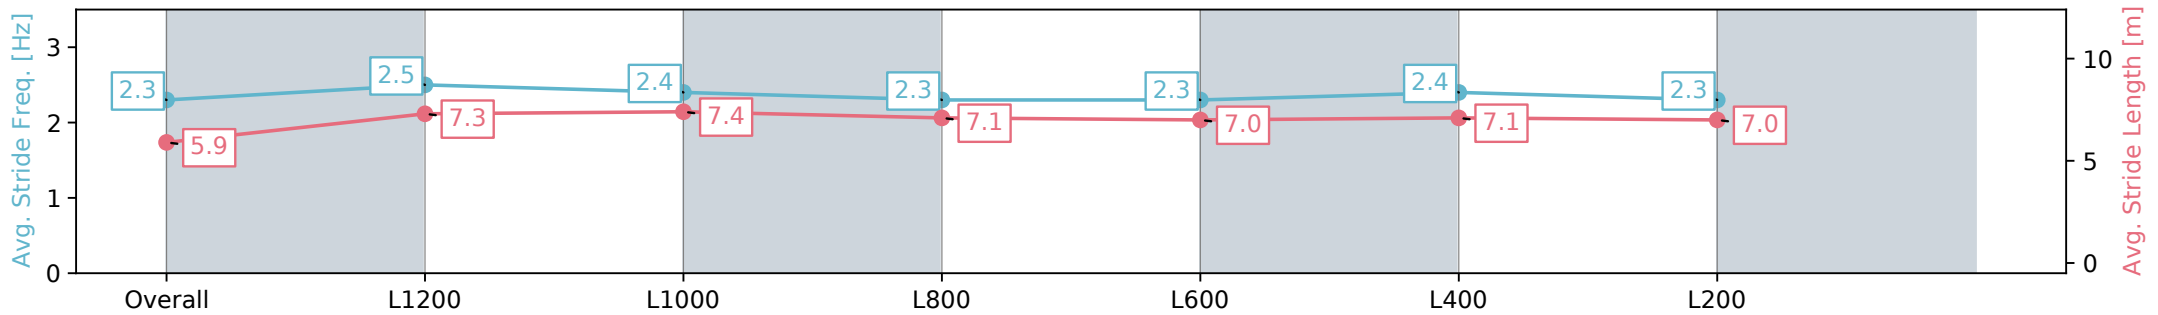

Section	Overall	L1200	L1000	L800	L600	L400	L200
Section Times	1:26.14 [5] (0:14.17)	1:11.97 [5] (0:10.96)	1:01.01 [5] (0:11.56)	0:49.44 [5] (0:12.04)	0:37.40 [6] (0:12.48)	0:24.92 [5] (0:12.19)	0:12.73 [1] (0:12.73)
Average Speed [km/h]	50.7	65.8	63.1	60.3	58.7	59.7	56.5
Top Speed [km/h]	65.3	66.9	63.9	61.7	60.2	60.7	60.3
Avg. Dist. to Rail [m]	8.7	2.8	2.9	3.4	3.3	5.6	8.8
Avg. Stride Freq. [Hz]	2.3	2.5	2.4	2.3	2.3	2.4	2.3
Avg. Stride Length [m]	5.9	7.3	7.4	7.1	7.0	7.1	7.0