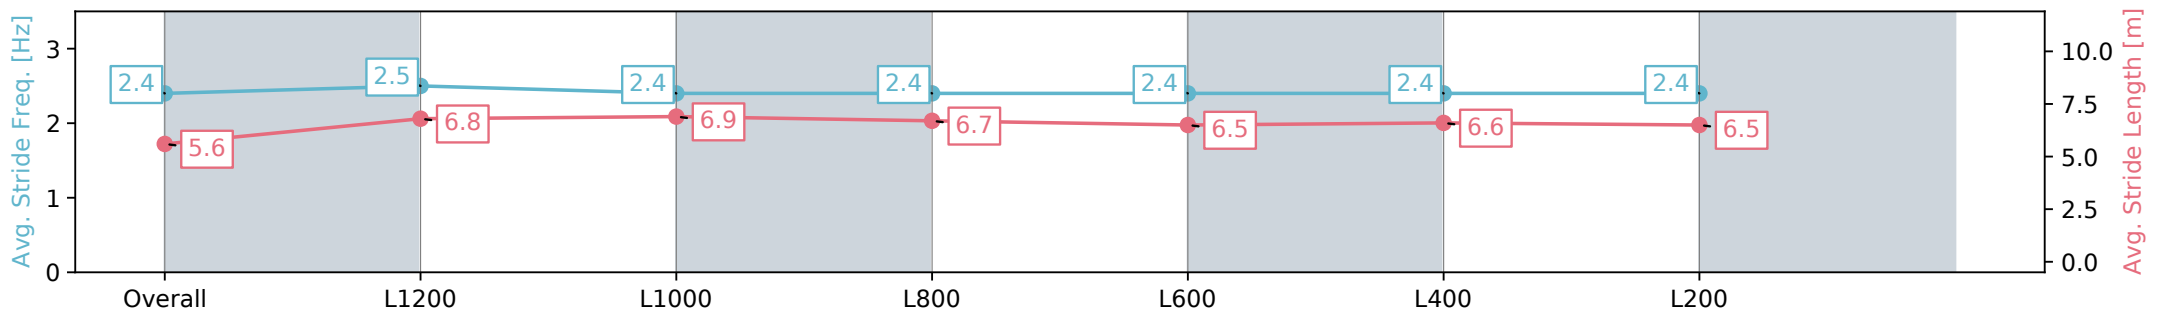

Horse/Jockey Name	MOSS THE BOSS/Zoe Lloyd
Finish Rank	11
Fastest Section Time (Section)	0:11.15 (L1200)
Top Speed [km/h] (Section)	65.1 (Overall)
Race State	Finished

Morphettville Parks SA - Professional

Race 9: Grand Syndicates Handicap - 1400m

07 September 2024 - 5:10PM

Track Rating: Soft 6, Weather: Overcast, Rail Position: +9m 1000m-
W/Post, +6m Remainder, Sectional 612m

Section	Overall	L1200	L1000	L800	L600	L400	L200
Section Times	1:27.11 [11] (0:14.61)	1:12.50 [13] (0:11.15)	1:01.35 [13] (0:11.65)	0:49.70 [13] (0:11.98)	0:37.72 [13] (0:12.64)	0:25.08 [13] (0:12.16)	0:12.92 [13] (0:12.92)
Average Speed [km/h]	49.2	64.6	62.6	60.5	58.1	59.6	55.8
Top Speed [km/h]	64.1	65.1	64.8	62.9	59.0	60.3	58.9
Avg. Dist. to Rail [m]	6.9	1.4	2.6	2.7	3.6	4.2	6.3
Avg. Stride Freq. [Hz]	2.4	2.5	2.4	2.4	2.4	2.4	2.4
Avg. Stride Length [m]	5.6	6.8	6.9	6.7	6.5	6.6	6.5

- [ ] Ranking at each section and finish
- -:-:- No data available at this section
- NA No data available