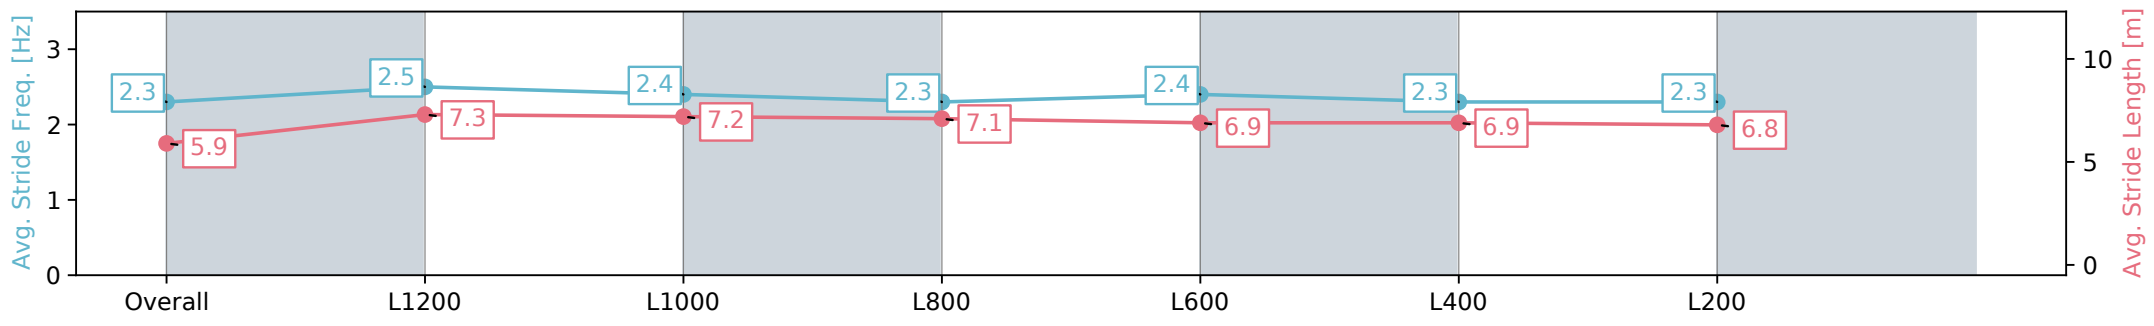

Horse/Jockey Name	DAWNBURST/Sairyn Fawke
Finish Rank	10
Fastest Section Time (Section)	0:10.93 (L1200)
Top Speed [km/h] (Section)	67.0 (Overall)
Race State	Finished

Morphettville Parks SA - Professional

Race 9: Grand Syndicates Handicap - 1400m

07 September 2024 - 5:10PM

Track Rating: Soft 6, Weather: Overcast, Rail Position: +9m 1000m-
W/Post, +6m Remainder, Sectional 612m

Section	Overall	L1200	L1000	L800	L600	L400	L200
Section Times	1:27.09 [10] (0:14.22)	1:12.87 [6] (0:10.93)	1:01.94 [6] (0:11.56)	0:50.38 [6] (0:12.19)	0:38.19 [8] (0:12.59)	0:25.60 [9] (0:12.56)	0:13.03 [11] (0:13.03)
Average Speed [km/h]	50.7	65.7	62.4	59.4	58.1	57.6	55.2
Top Speed [km/h]	65.4	67.0	63.5	61.7	59.2	59.9	58.4
Avg. Dist. to Rail [m]	1.0	1.3	1.2	2.3	2.7	2.6	4.2
Avg. Stride Freq. [Hz]	2.3	2.5	2.4	2.3	2.4	2.3	2.3
Avg. Stride Length [m]	5.9	7.3	7.2	7.1	6.9	6.9	6.8

[ ] Ranking at each section and finish
-:-:- No data available at this section
NA No data available