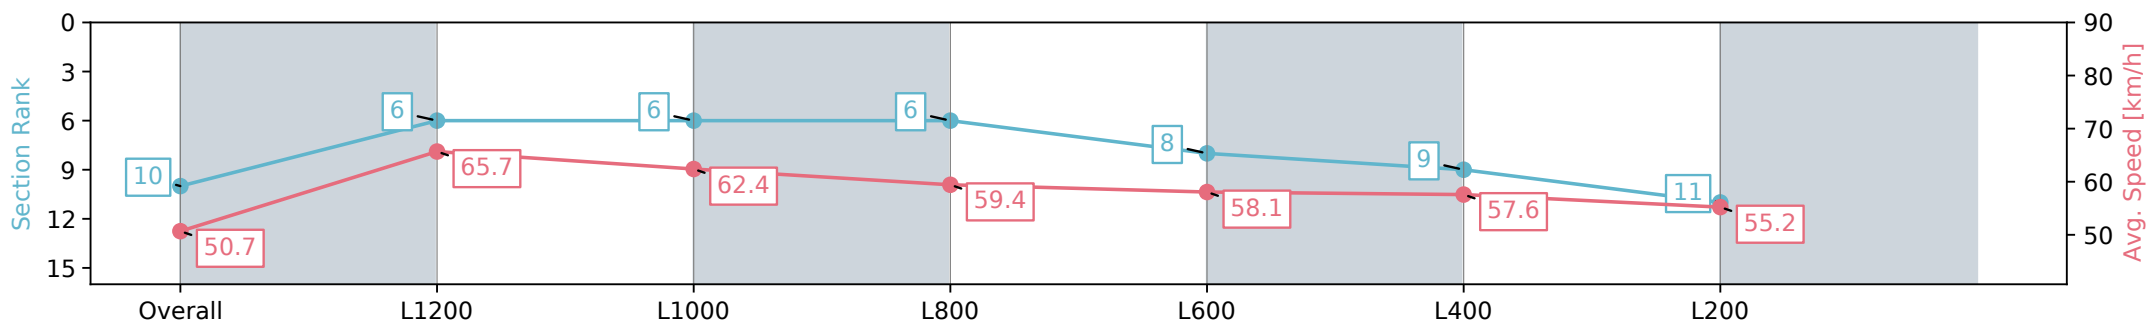

Horse/Jockey Name	DAWNBURST/Sairyn Fawke
Finish Rank	10
Fastest Section Time (Section)	0:10.93 (L1200)
Top Speed [km/h] (Section)	67.0 (Overall)
Race State	Finished

Morphettville Parks SA - Professional

Race 9: Grand Syndicates Handicap - 1400m

07 September 2024 - 5:10PM

Track Rating: Soft 6, Weather: Overcast, Rail Position: +9m 1000m-
W/Post, +6m Remainder, Sectional 612m

Section	Overall	L1200	L1000	L800	L600	L400	L200
Section Times	1:27.09 [10] (0:14.22)	1:12.87 [6] (0:10.93)	1:01.94 [6] (0:11.56)	0:50.38 [6] (0:12.19)	0:38.19 [8] (0:12.59)	0:25.60 [9] (0:12.56)	0:13.03 [11] (0:13.03)
Average Speed [km/h]	50.7	65.7	62.4	59.4	58.1	57.6	55.2
Top Speed [km/h]	65.4	67.0	63.5	61.7	59.2	59.9	58.4
Avg. Dist. to Rail [m]	1.0	1.3	1.2	2.3	2.7	2.6	4.2
Avg. Stride Freq. [Hz]	2.3	2.5	2.4	2.3	2.4	2.3	2.3
Avg. Stride Length [m]	5.9	7.3	7.2	7.1	6.9	6.9	6.8

[ ] Ranking at each section and finish
-:-:- No data available at this section
NA No data available