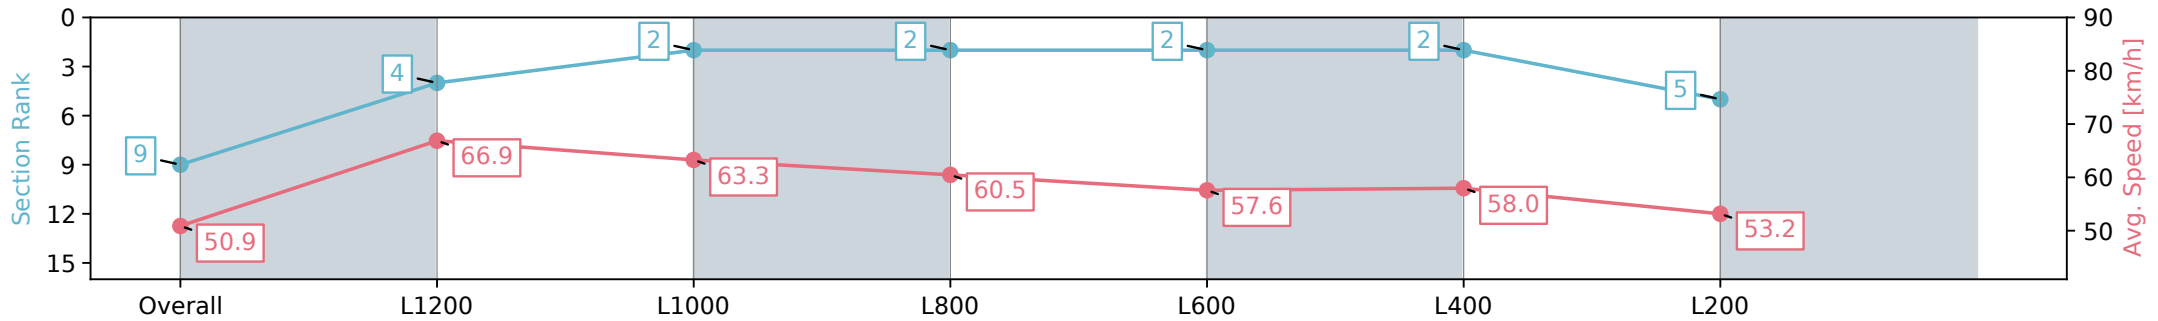

Horse/Jockey Name	HEADPHONES/Samuel Payne
Finish Rank	9
Fastest Section Time (Section)	0:10.75 (L1200)
Top Speed [km/h] (Section)	68.3 (Overall)
Race State	Finished

Morphettville Parks SA - Professional

Race 9: Grand Syndicates Handicap - 1400m

07 September 2024 - 5:10PM

Track Rating: Soft 6, Weather: Overcast, Rail Position: +9m 1000m-
W/Post, +6m Remainder, Sectional 612m

Section	Overall	L1200	L1000	L800	L600	L400	L200
Section Times	1:27.05 [9] (0:14.15)	1:12.90 [4] (0:10.75)	1:02.15 [2] (0:11.44)	0:50.71 [2] (0:11.97)	0:38.74 [2] (0:12.69)	0:26.05 [2] (0:12.51)	0:13.54 [5] (0:13.54)
Average Speed [km/h]	50.9	66.9	63.3	60.5	57.6	58.0	53.2
Top Speed [km/h]	66.9	68.3	65.7	61.8	59.0	58.7	57.8
Avg. Dist. to Rail [m]	3.6	1.5	1.5	2.4	2.6	3.4	3.9
Avg. Stride Freq. [Hz]	2.3	2.3	2.2	2.2	2.2	2.2	2.2
Avg. Stride Length [m]	6.1	7.9	7.9	7.5	7.1	7.2	6.9

- [ ] Ranking at each section and finish
- -:-:- No data available at this section
- NA No data available