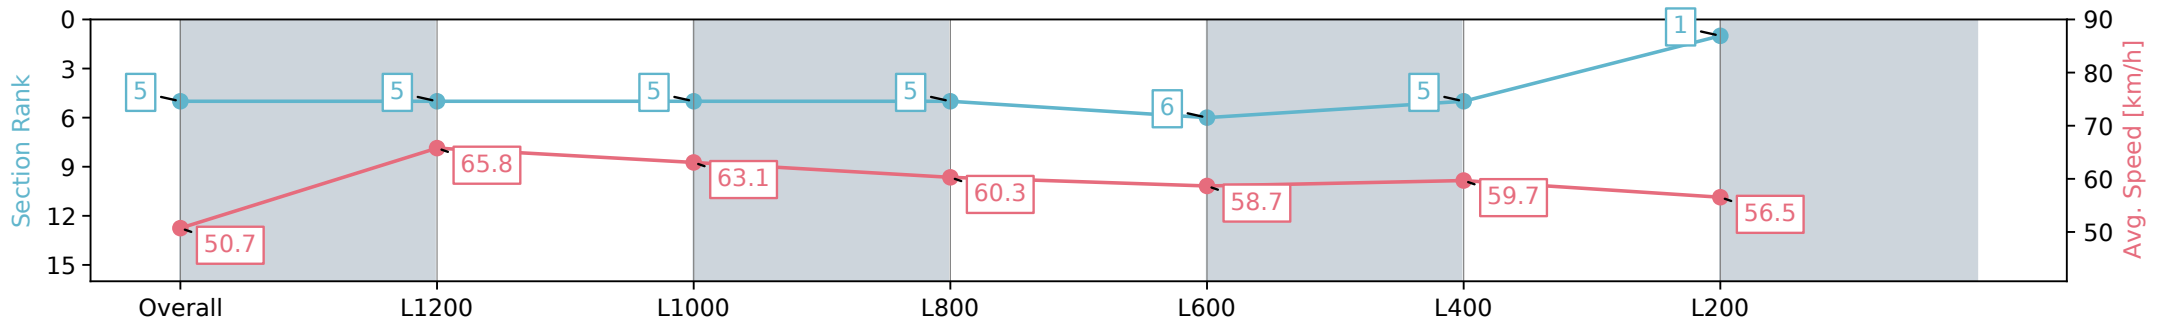

Section	Overall	L1200	L1000	L800	L600	L400	L200
Section Times	1:26.14 [5] (0:14.17)	1:11.97 [5] (0:10.96)	1:01.01 [5] (0:11.56)	0:49.44 [5] (0:12.04)	0:37.40 [6] (0:12.48)	0:24.92 [5] (0:12.19)	0:12.73 [1] (0:12.73)
Average Speed [km/h]	50.7	65.8	63.1	60.3	58.7	59.7	56.5
Top Speed [km/h]	65.3	66.9	63.9	61.7	60.2	60.7	60.3
Avg. Dist. to Rail [m]	8.7	2.8	2.9	3.4	3.3	5.6	8.8
Avg. Stride Freq. [Hz]	2.3	2.5	2.4	2.3	2.3	2.4	2.3
Avg. Stride Length [m]	5.9	7.3	7.4	7.1	7.0	7.1	7.0