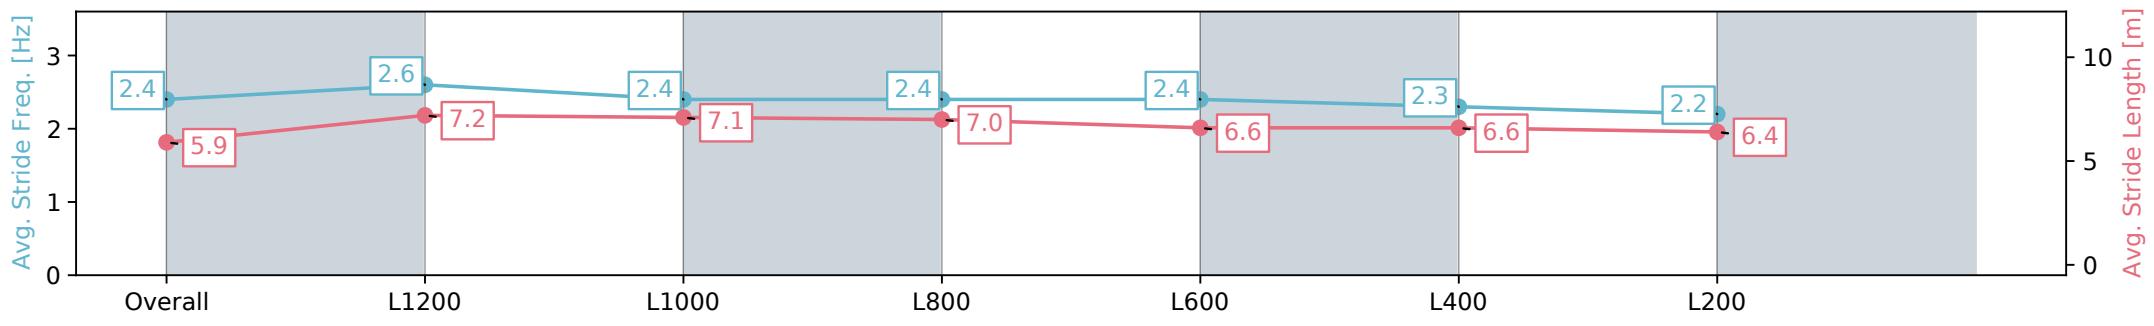

Horse/Jockey Name	LADY TUCAN/Stacey Metcalfe
Finish Rank	13
Fastest Section Time (Section)	0:10.67 (L1200)
Top Speed [km/h] (Section)	68.4 (Overall)
Race State	Finished

Morphettville Parks SA - Professional

Race 9: Grand Syndicates Handicap - 1400m

07 September 2024 - 5:10PM

Track Rating: Soft 6, Weather: Overcast, Rail Position: +9m 1000m-W/Post, +6m Remainder, Sectional 612m

Section	Overall	L1200	L1000	L800	L600	L400	L200
Section Times	1:28.30 [13] (0:13.99)	1:14.31 [1] (0:10.67)	1:03.64 [1] (0:11.59)	0:52.05 [1] (0:12.00)	0:40.05 [1] (0:12.82)	0:27.23 [3] (0:13.08)	0:14.15 [12] (0:14.15)
Average Speed [km/h]	51.4	67.4	62.3	60.3	56.7	55.0	50.9
Top Speed [km/h]	66.6	68.4	65.0	63.0	59.7	55.8	55.1
Avg. Dist. to Rail [m]	0.6	1.3	1.6	2.4	1.3	0.3	2.1
Avg. Stride Freq. [Hz]	2.4	2.6	2.4	2.4	2.4	2.3	2.2
Avg. Stride Length [m]	5.9	7.2	7.1	7.0	6.6	6.6	6.4

Report Created: Sat 07 September 2024 17:54:54 GMT+10 (Note: Timing is based on positional data)

[ ] Ranking at each section and finish
-:-:- No data available at this section
NA No data available