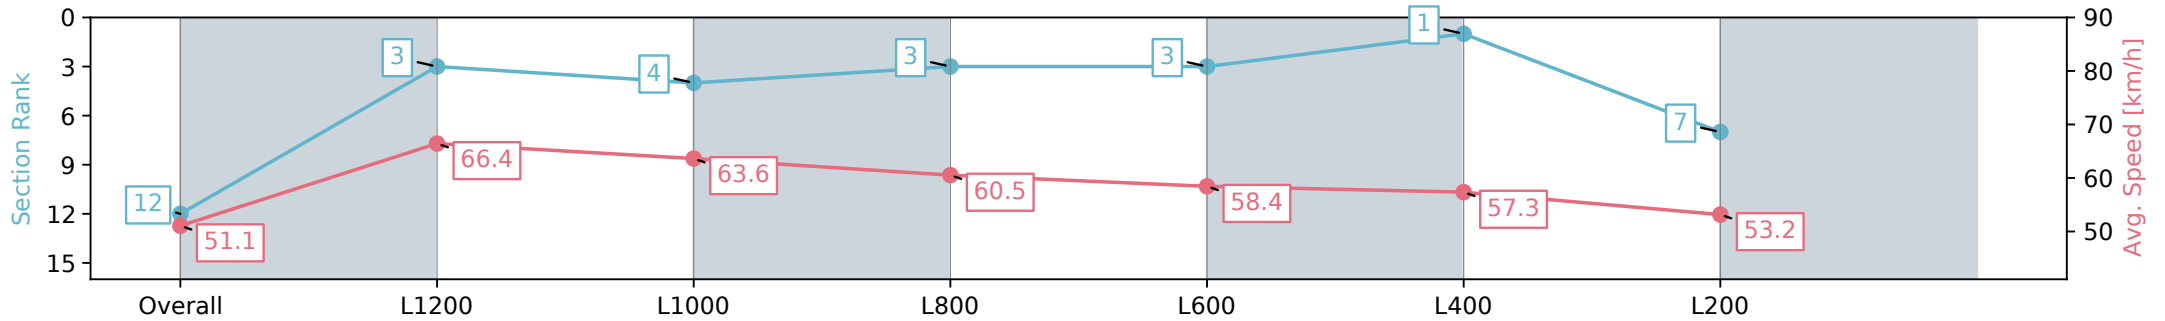

Horse/Jockey Name	LONGWARRY/Rochelle Milnes
Finish Rank	12
Fastest Section Time (Section)	0:10.85 (L1200)
Top Speed [km/h] (Section)	67.5 (Overall)
Race State	Finished

Morphettville Parks SA - Professional

Race 9: Grand Syndicates Handicap - 1400m

07 September 2024 - 5:10PM

Track Rating: Soft 6, Weather: Overcast, Rail Position: +9m 1000m-
W/Post, +6m Remainder, Sectional 612m

Section	Overall	L1200	L1000	L800	L600	L400	L200
Section Times	1:27.14 [12] (0:14.11)	1:13.03 [3] (0:10.85)	1:02.18 [4] (0:11.48)	0:50.70 [3] (0:11.99)	0:38.71 [3] (0:12.53)	0:26.18 [1] (0:12.64)	0:13.54 [7] (0:13.54)
Average Speed [km/h]	51.1	66.4	63.6	60.5	58.4	57.3	53.2
Top Speed [km/h]	66.1	67.5	65.3	61.4	59.5	58.4	55.9
Avg. Dist. to Rail [m]	10.4	4.2	3.2	3.3	3.1	3.3	5.7
Avg. Stride Freq. [Hz]	2.3	2.5	2.4	2.4	2.4	2.4	2.3
Avg. Stride Length [m]	6.1	7.4	7.3	7.1	6.8	6.7	6.6

- [ ] Ranking at each section and finish
- -:-:- No data available at this section
- NA No data available