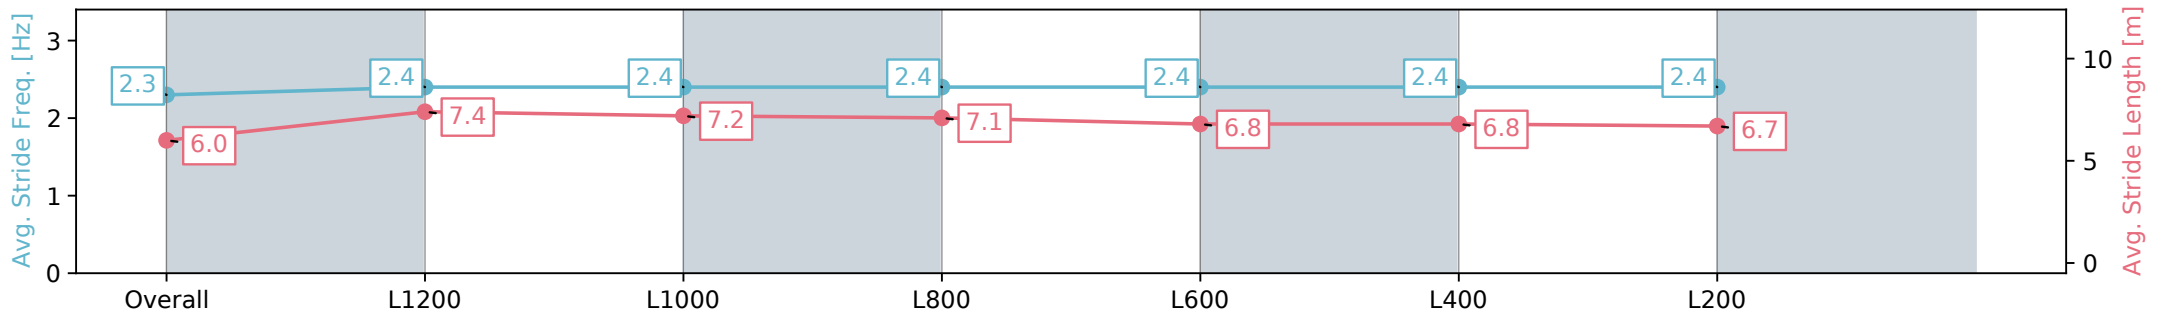

Section	Overall	L1200	L1000	L800	L600	L400	L200
Section Times	1:26.21 [7] (0:14.39)	1:11.82 [9] (0:11.00)	1:00.82 [9] (0:11.63)	0:49.19 [9] (0:12.05)	0:37.14 [10] (0:12.63)	0:24.51 [11] (0:12.00)	0:12.51 [9] (0:12.51)
Average Speed [km/h]	50.0	65.4	62.3	60.1	57.6	60.4	57.5
Top Speed [km/h]	64.5	66.1	64.0	63.5	59.3	61.7	60.4
Avg. Dist. to Rail [m]	1.4	0.7	1.5	2.2	2.1	3.3	4.8
Avg. Stride Freq. [Hz]	2.3	2.4	2.4	2.4	2.4	2.4	2.4
Avg. Stride Length [m]	6.0	7.4	7.2	7.1	6.8	6.8	6.7