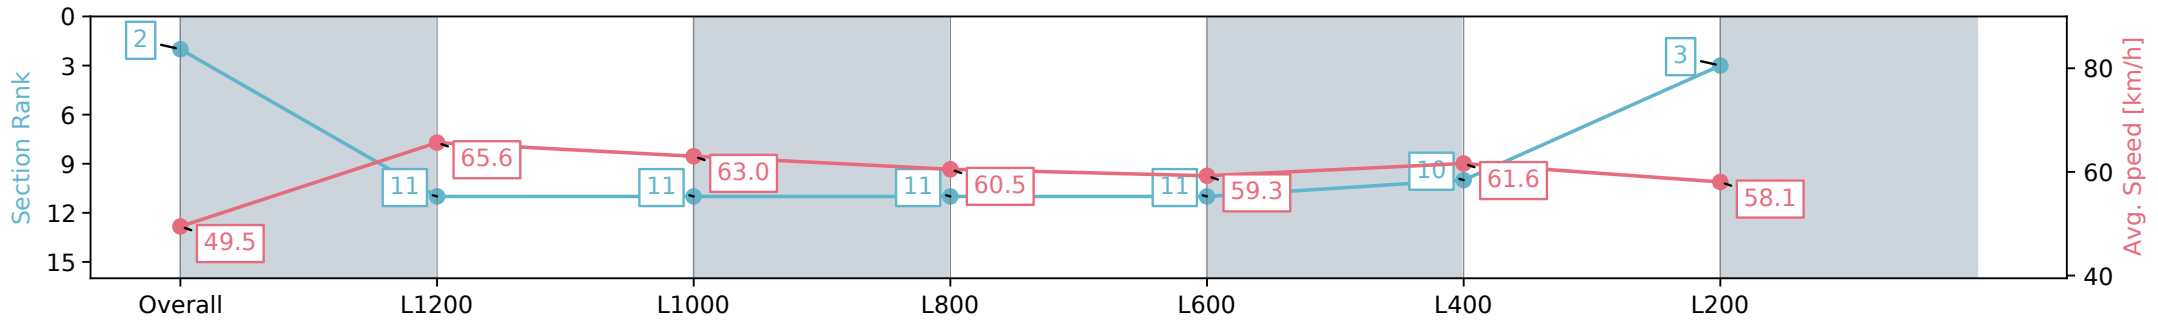

Section	Overall	L1200	L1000	L800	L600	L400	L200
Section Times	1:25.83 [2] (0:14.57)	1:11.25 [11] (0:10.98)	1:00.27 [11] (0:11.59)	0:48.68 [11] (0:12.02)	0:36.66 [11] (0:12.41)	0:24.25 [10] (0:11.84)	0:12.41 [3] (0:12.41)
Average Speed [km/h]	49.5	65.6	63.0	60.5	59.3	61.6	58.1
Top Speed [km/h]	65.2	66.5	64.4	63.0	60.6	62.9	61.1
Avg. Dist. to Rail [m]	9.9	2.4	3.3	3.6	3.9	7.4	9.7
Avg. Stride Freq. [Hz]	2.3	2.4	2.4	2.3	2.3	2.4	2.3
Avg. Stride Length [m]	5.9	7.5	7.2	7.0	7.0	7.1	6.9