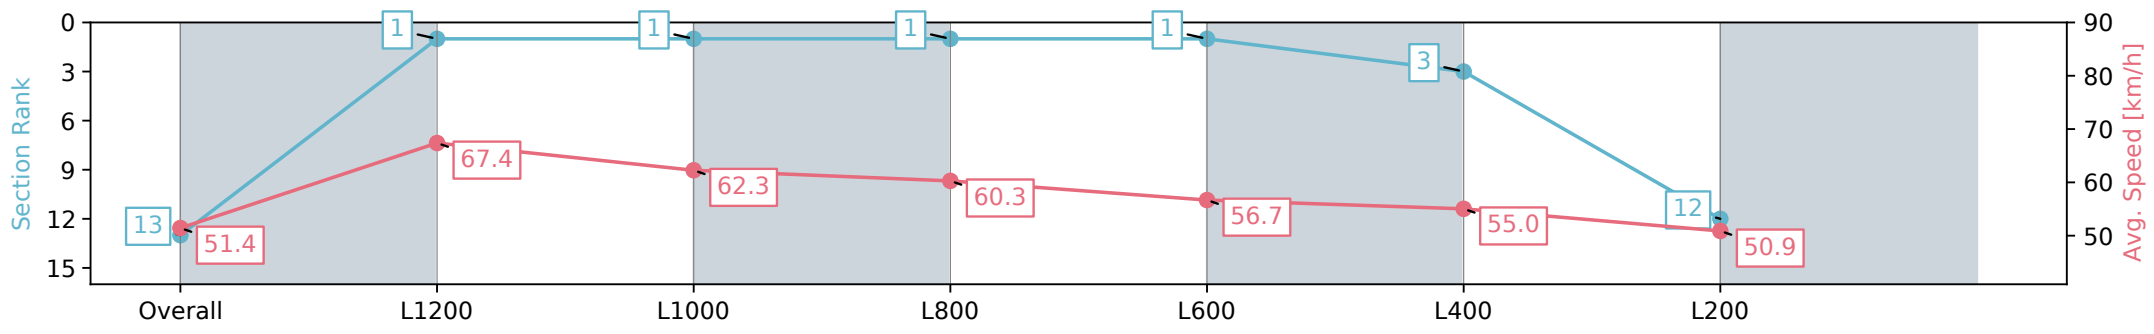

Horse/Jockey Name	LADY TUCAN/Stacey Metcalfe
Finish Rank	13
Fastest Section Time (Section)	0:10.67 (L1200)
Top Speed [km/h] (Section)	68.4 (Overall)
Race State	Finished

Morphettville Parks SA - Professional

Race 9: Grand Syndicates Handicap - 1400m

07 September 2024 - 5:10PM

Track Rating: Soft 6, Weather: Overcast, Rail Position: +9m 1000m-W/Post, +6m Remainder, Sectional 612m

Section	Overall	L1200	L1000	L800	L600	L400	L200
Section Times	1:28.30 [13] (0:13.99)	1:14.31 [1] (0:10.67)	1:03.64 [1] (0:11.59)	0:52.05 [1] (0:12.00)	0:40.05 [1] (0:12.82)	0:27.23 [3] (0:13.08)	0:14.15 [12] (0:14.15)
Average Speed [km/h]	51.4	67.4	62.3	60.3	56.7	55.0	50.9
Top Speed [km/h]	66.6	68.4	65.0	63.0	59.7	55.8	55.1
Avg. Dist. to Rail [m]	0.6	1.3	1.6	2.4	1.3	0.3	2.1
Avg. Stride Freq. [Hz]	2.4	2.6	2.4	2.4	2.4	2.3	2.2
Avg. Stride Length [m]	5.9	7.2	7.1	7.0	6.6	6.6	6.4

Report Created: Sat 07 September 2024 17:54:54 GMT+10 (Note: Timing is based on positional data)

[ ] Ranking at each section and finish
-:-:- No data available at this section
NA No data available