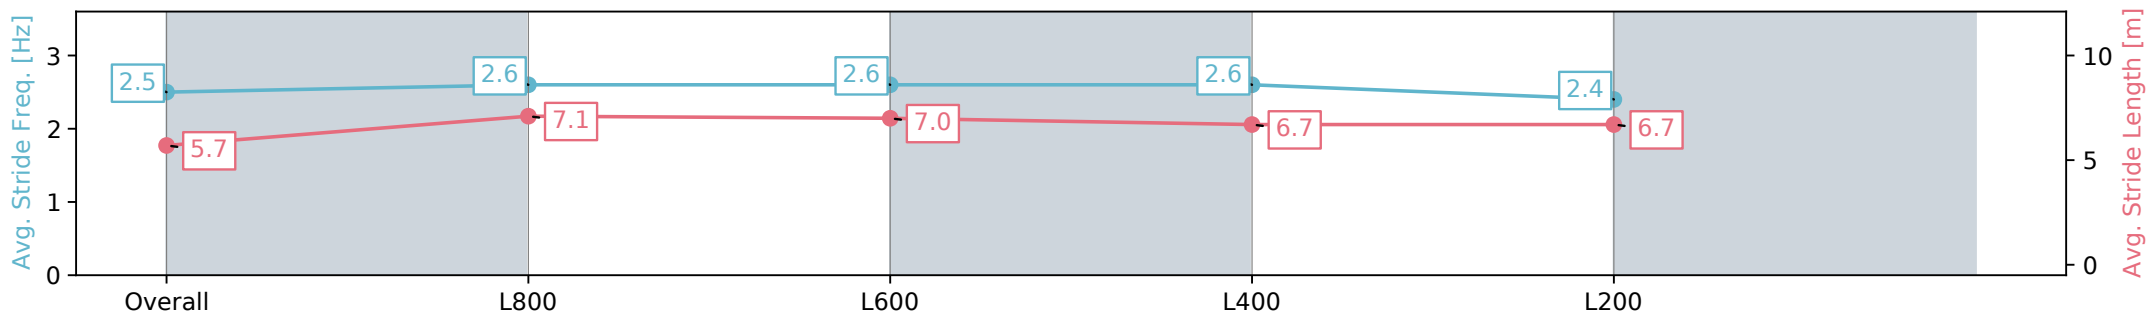

Section	Overall	L800	L600	L400	L200
Section Times	0:59.77 [8] (0:13.99)	0:45.78 [5] (0:10.73)	0:35.05 [5] (0:11.28)	0:23.76 [6] (0:11.56)	0:12.19 [7] (0:12.19)
Average Speed [km/h]	51.4	67.5	64.6	62.7	58.7
Top Speed [km/h]	68.8	69.2	66.1	63.7	61.9
Avg. Dist. to Rail [m]	3.9	2.2	1.9	5.5	6.5
Avg. Stride Freq. [Hz]	2.5	2.6	2.6	2.6	2.4
Avg. Stride Length [m]	5.7	7.1	7.0	6.7	6.7