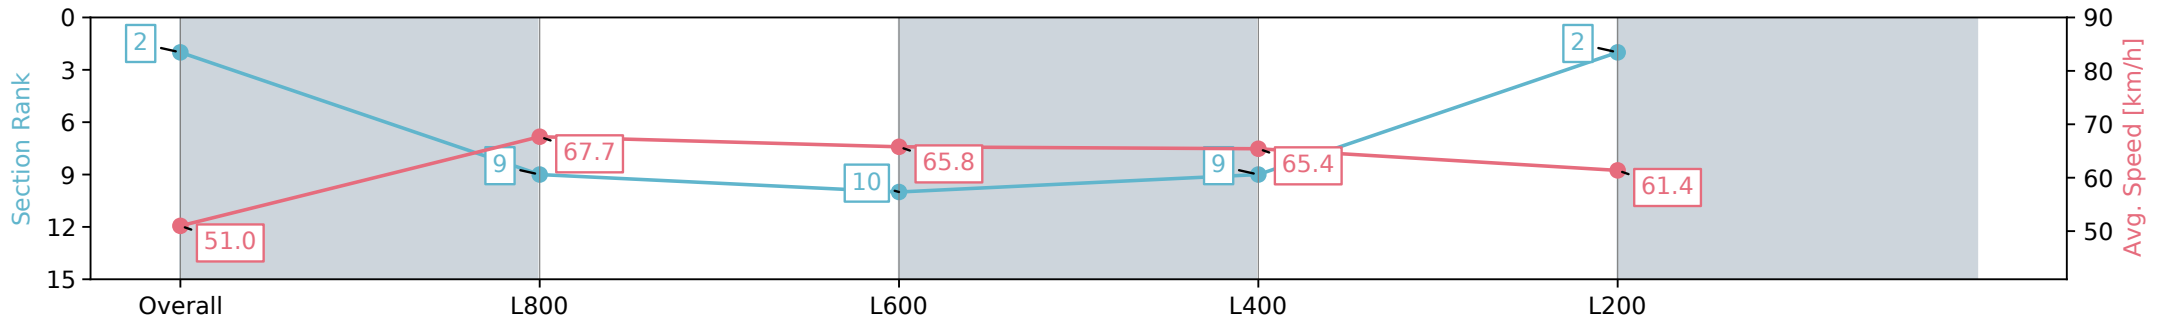

Section	Overall	L800	L600	L400	L200
Section Times	0:59.03 [2] (0:14.14)	0:44.89 [9] (0:10.80)	0:34.09 [10] (0:11.28)	0:22.80 [9] (0:11.14)	0:11.66 [2] (0:11.66)
Average Speed [km/h]	51.0	67.7	65.8	65.4	61.4
Top Speed [km/h]	69.5	68.3	66.4	66.0	64.7
Avg. Dist. to Rail [m]	8.1	5.1	5.4	9.1	13.3
Avg. Stride Freq. [Hz]	2.4	2.6	2.6	2.6	2.5
Avg. Stride Length [m]	5.8	7.0	6.8	6.9	6.9