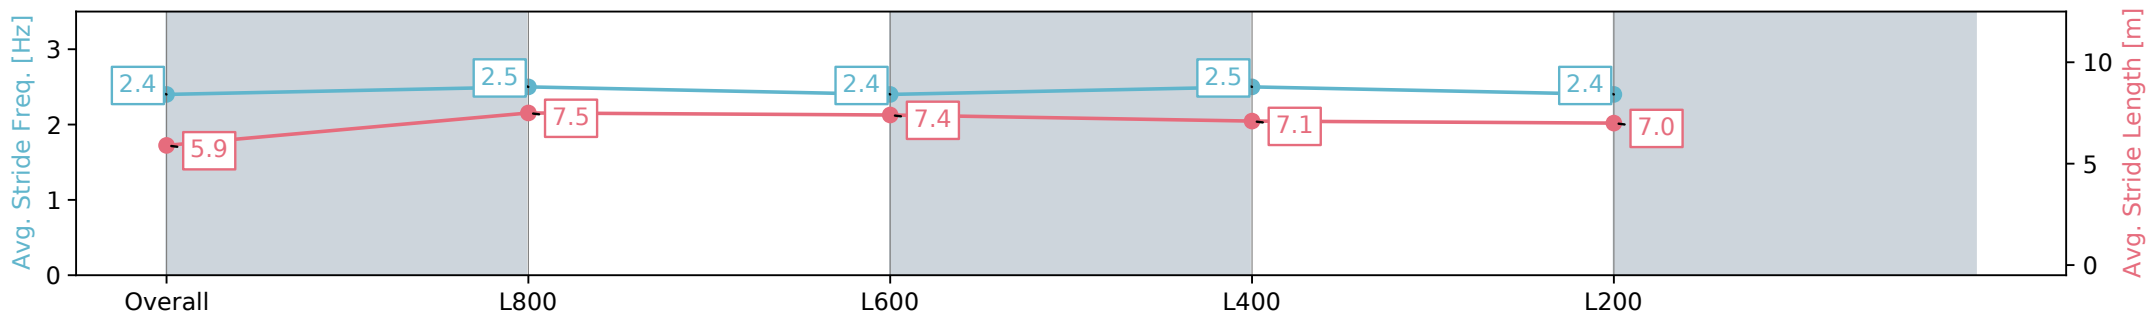

Section	Overall	L800	L600	L400	L200
Section Times	0:59.52 [5] (0:13.87)	0:45.65 [3] (0:10.88)	0:34.77 [6] (0:11.41)	0:23.36 [7] (0:11.43)	0:11.93 [8] (0:11.93)
Average Speed [km/h]	51.9	66.8	64.3	63.5	59.8
Top Speed [km/h]	68.7	68.8	66.1	64.4	62.7
Avg. Dist. to Rail [m]	7.4	3.4	3.3	6.2	8.1
Avg. Stride Freq. [Hz]	2.4	2.5	2.4	2.5	2.4
Avg. Stride Length [m]	5.9	7.5	7.4	7.1	7.0