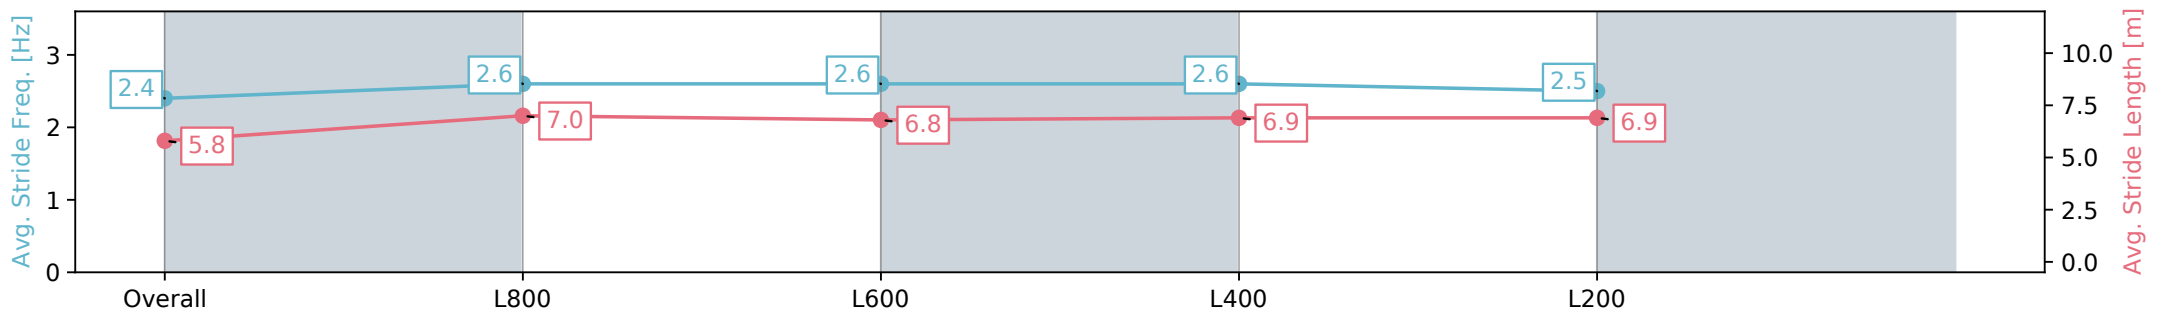

Section	Overall	L800	L600	L400	L200
Section Times	0:59.03 [2] (0:14.14)	0:44.89 [9] (0:10.80)	0:34.09 [10] (0:11.28)	0:22.80 [9] (0:11.14)	0:11.66 [2] (0:11.66)
Average Speed [km/h]	51.0	67.7	65.8	65.4	61.4
Top Speed [km/h]	69.5	68.3	66.4	66.0	64.7
Avg. Dist. to Rail [m]	8.1	5.1	5.4	9.1	13.3
Avg. Stride Freq. [Hz]	2.4	2.6	2.6	2.6	2.5
Avg. Stride Length [m]	5.8	7.0	6.8	6.9	6.9