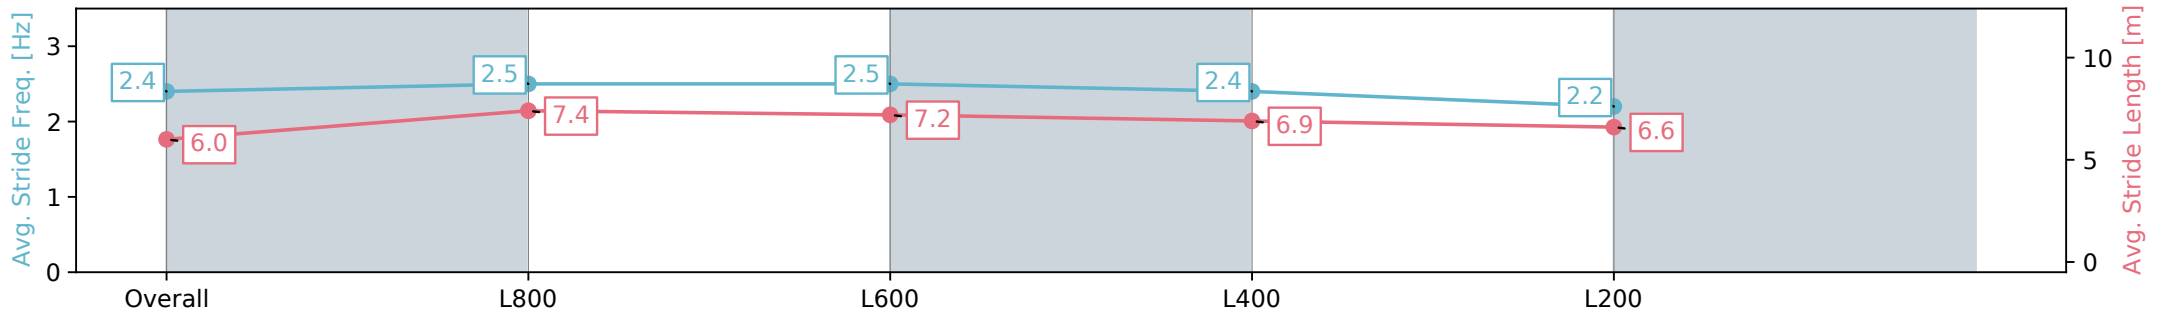

Horse/Jockey Name	ROYAL TYKE/Dom Tourneur
Finish Rank	12
Fastest Section Time (Section)	0:10.63 (L800)
Top Speed [km/h] (Section)	70.4 (Overall)
Race State	Finished

Morphettville Parks SA - Professional

Race 8: The Fotobase Group Handicap - 1000m

07 September 2024 - 4:34PM

Track Rating: Soft 6, Weather: Overcast, Rail Position: +9m 1000m-W/Post, +6m Remainder, Sectional 612m

Section	Overall	L800	L600	L400	L200
Section Times	1:00.86 [12] (0:13.50)	0:47.36 [1] (0:10.63)	0:36.73 [1] (0:11.47)	0:25.26 [1] (0:11.94)	0:13.32 [5] (0:13.32)
Average Speed [km/h]	53.3	68.0	63.5	60.3	53.7
Top Speed [km/h]	70.4	69.9	65.5	62.9	59.8
Avg. Dist. to Rail [m]	2.4	1.6	1.9	2.2	2.4
Avg. Stride Freq. [Hz]	2.4	2.5	2.5	2.4	2.2
Avg. Stride Length [m]	6.0	7.4	7.2	6.9	6.6

- [ ] Ranking at each section and finish
- -:-:- No data available at this section
- NA No data available