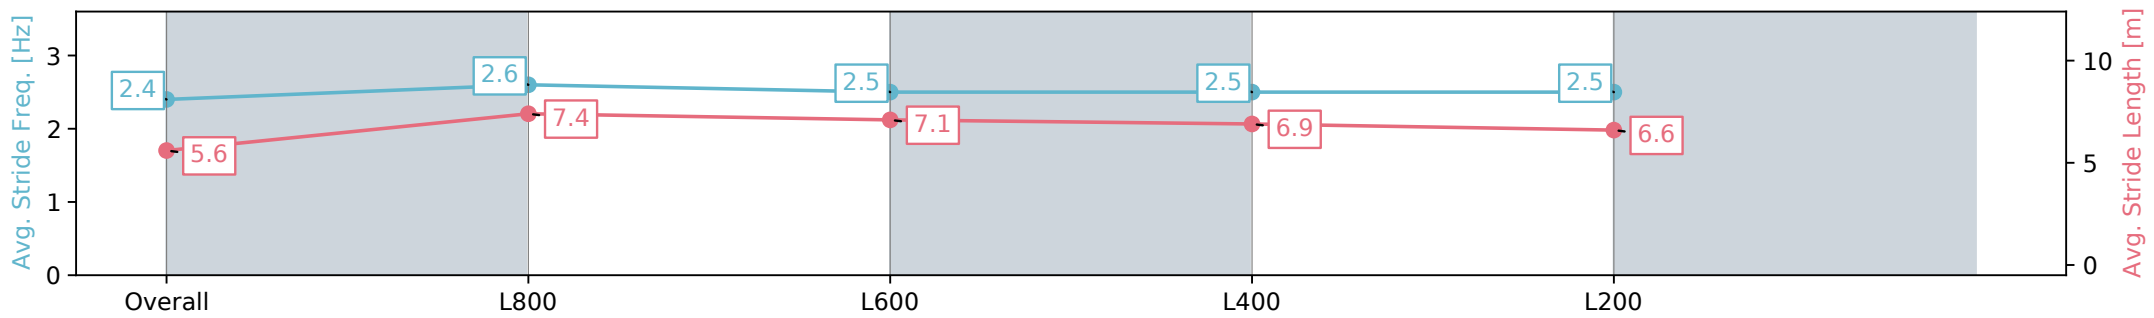

Section	Overall	L800	L600	L400	L200
Section Times	0:59.39 [4] (0:14.32)	0:45.07 [11] (0:10.51)	0:34.56 [7] (0:11.16)	0:23.40 [5] (0:11.41)	0:11.99 [3] (0:11.99)
Average Speed [km/h]	50.3	68.3	63.9	63.2	59.6
Top Speed [km/h]	70.4	70.3	65.7	64.1	62.8
Avg. Dist. to Rail [m]	4.2	1.4	1.5	1.5	3.5
Avg. Stride Freq. [Hz]	2.4	2.6	2.5	2.5	2.5
Avg. Stride Length [m]	5.6	7.4	7.1	6.9	6.6