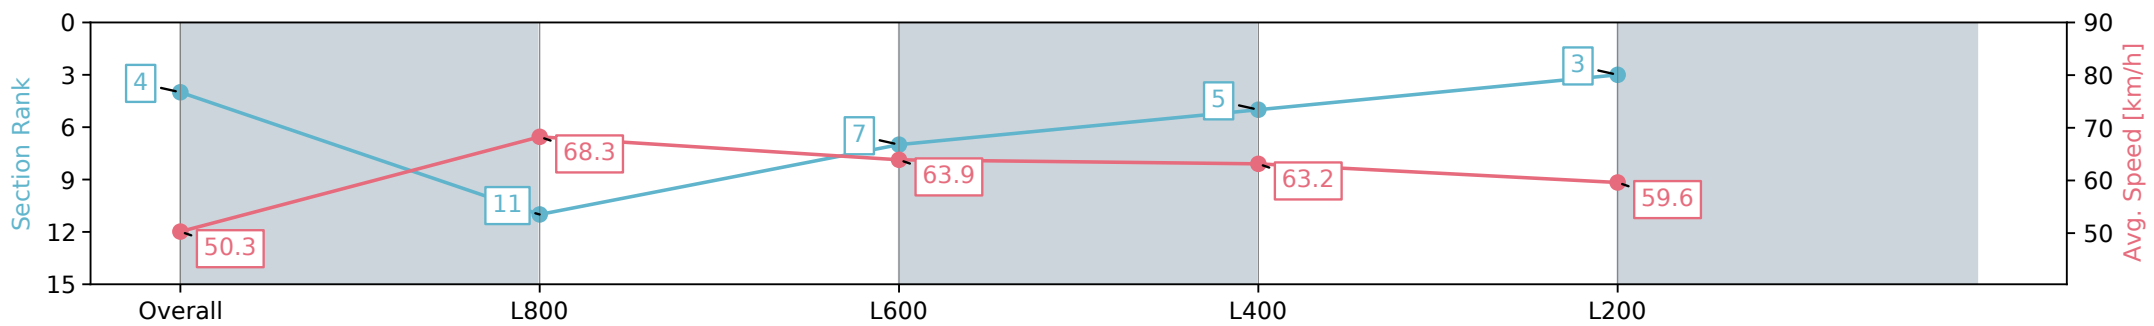

Section	Overall	L800	L600	L400	L200
Section Times	0:59.39 [4] (0:14.32)	0:45.07 [11] (0:10.51)	0:34.56 [7] (0:11.16)	0:23.40 [5] (0:11.41)	0:11.99 [3] (0:11.99)
Average Speed [km/h]	50.3	68.3	63.9	63.2	59.6
Top Speed [km/h]	70.4	70.3	65.7	64.1	62.8
Avg. Dist. to Rail [m]	4.2	1.4	1.5	1.5	3.5
Avg. Stride Freq. [Hz]	2.4	2.6	2.5	2.5	2.5
Avg. Stride Length [m]	5.6	7.4	7.1	6.9	6.6