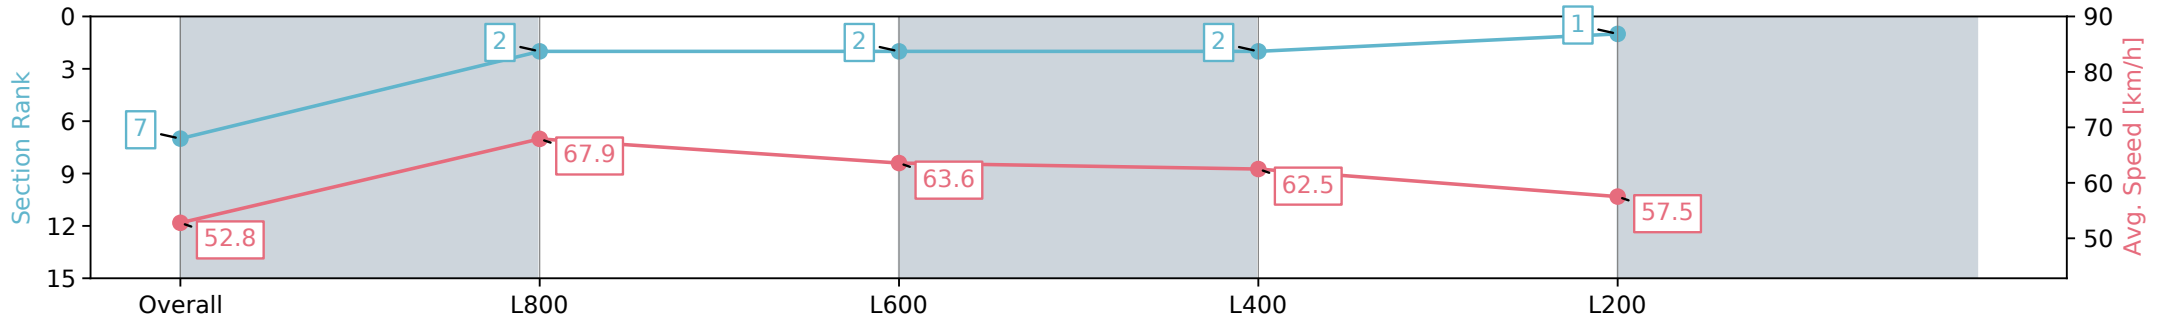

Section	Overall	L800	L600	L400	L200
Section Times	0:59.66 [7] (0:13.63)	0:46.03 [2] (0:10.64)	0:35.39 [2] (0:11.42)	0:23.97 [2] (0:11.56)	0:12.41 [1] (0:12.41)
Average Speed [km/h]	52.8	67.9	63.6	62.5	57.5
Top Speed [km/h]	69.5	69.4	66.0	64.2	60.7
Avg. Dist. to Rail [m]	5.4	1.5	1.3	3.5	4.6
Avg. Stride Freq. [Hz]	2.3	2.6	2.6	2.6	2.5
Avg. Stride Length [m]	6.2	7.3	6.9	6.6	6.3