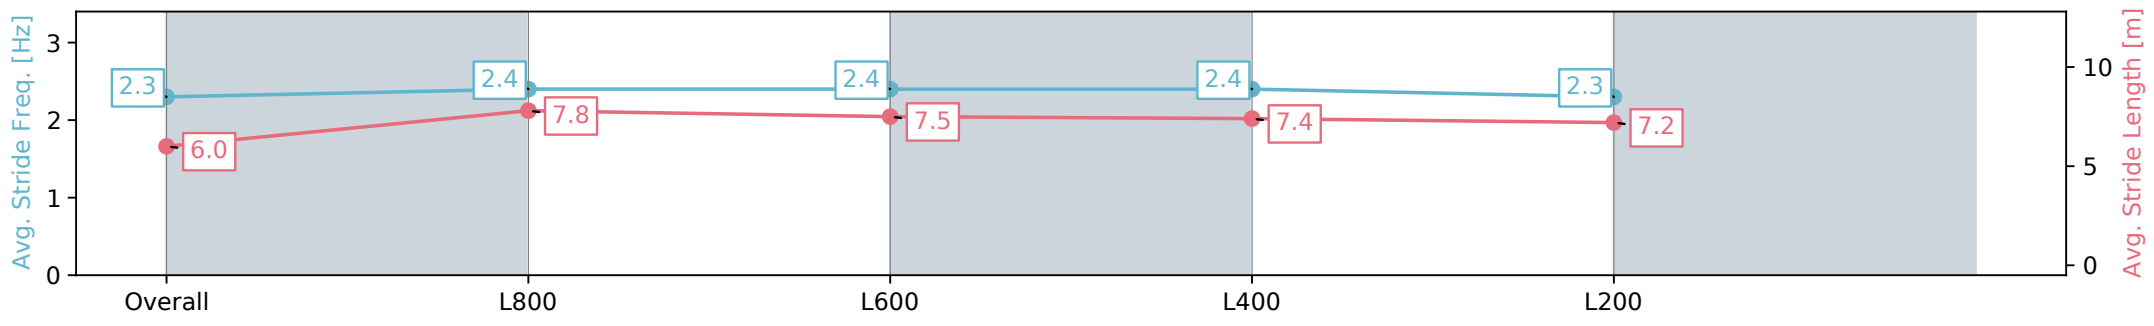

Section	Overall	L800	L600	L400	L200
Section Times	0:59.56 [6] (0:14.37)	0:45.19 [12] (0:10.75)	0:34.44 [12] (0:11.17)	0:23.27 [11] (0:11.32)	0:11.95 [9] (0:11.95)
Average Speed [km/h]	50.1	67.3	64.7	63.8	59.8
Top Speed [km/h]	68.6	68.7	66.5	65.1	62.9
Avg. Dist. to Rail [m]	6.3	2.0	0.7	3.2	3.5
Avg. Stride Freq. [Hz]	2.3	2.4	2.4	2.4	2.3
Avg. Stride Length [m]	6.0	7.8	7.5	7.4	7.2