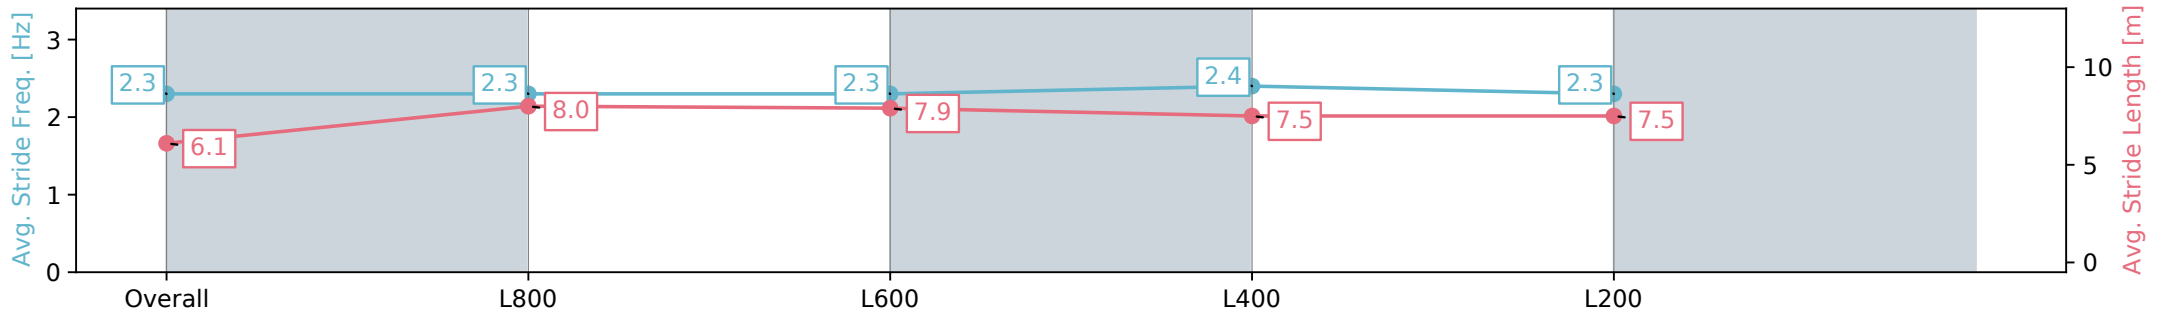

Race 8: The Fotobase Group Handicap - 1000m

07 September 2024 - 4:34PM

Track Rating: Soft 6, Weather: Overcast, Rail Position: +9m 1000m-
W/Post, +6m Remainder, Sectional 612m

Section	Overall	L800	L600	L400	L200
Section Times	0:58.87 [1] (0:14.07)	0:44.80 [7] (0:10.86)	0:33.94 [9] (0:11.34)	0:22.60 [10] (0:11.15)	0:11.45 [4] (0:11.45)
Average Speed [km/h]	51.2	66.9	64.6	65.3	62.4
Top Speed [km/h]	68.4	68.6	65.6	67.6	64.8
Avg. Dist. to Rail [m]	8.5	3.7	2.9	7.8	10.9
Avg. Stride Freq. [Hz]	2.3	2.3	2.3	2.4	2.3
Avg. Stride Length [m]	6.1	8.0	7.9	7.5	7.5