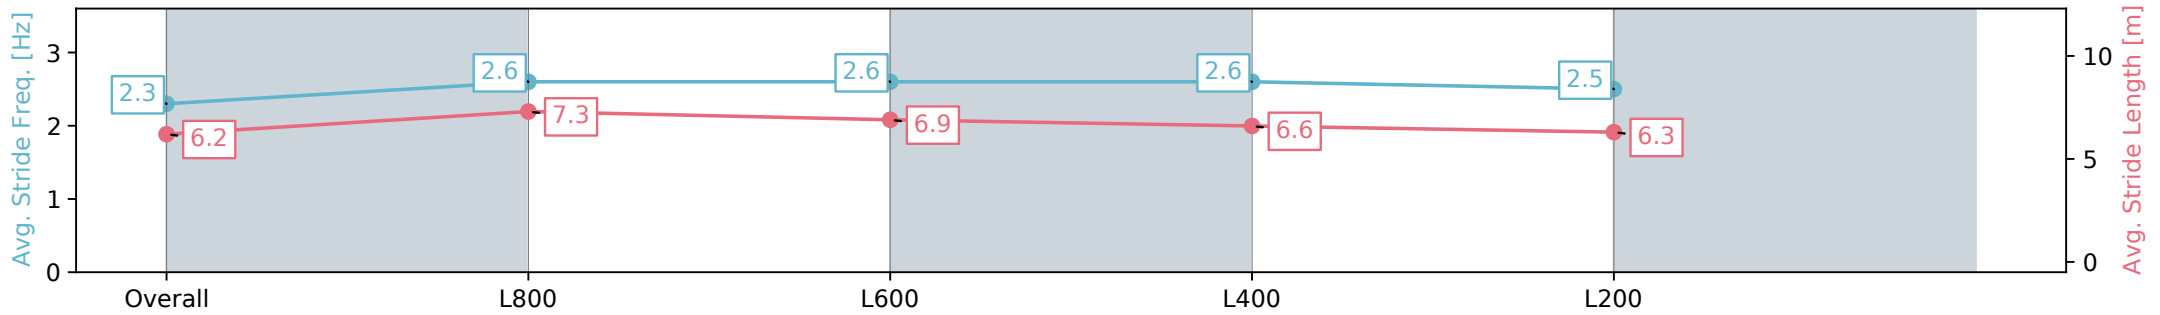

Section	Overall	L800	L600	L400	L200
Section Times	0:59.66 [7] (0:13.63)	0:46.03 [2] (0:10.64)	0:35.39 [2] (0:11.42)	0:23.97 [2] (0:11.56)	0:12.41 [1] (0:12.41)
Average Speed [km/h]	52.8	67.9	63.6	62.5	57.5
Top Speed [km/h]	69.5	69.4	66.0	64.2	60.7
Avg. Dist. to Rail [m]	5.4	1.5	1.3	3.5	4.6
Avg. Stride Freq. [Hz]	2.3	2.6	2.6	2.6	2.5
Avg. Stride Length [m]	6.2	7.3	6.9	6.6	6.3