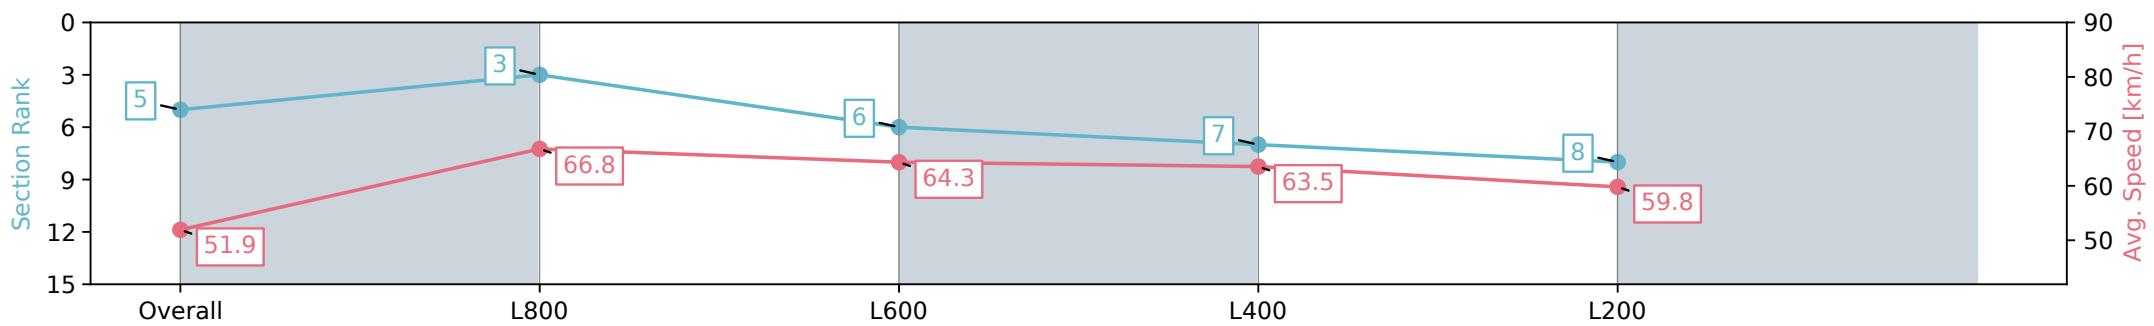

Section	Overall	L800	L600	L400	L200
Section Times	0:59.52 [5] (0:13.87)	0:45.65 [3] (0:10.88)	0:34.77 [6] (0:11.41)	0:23.36 [7] (0:11.43)	0:11.93 [8] (0:11.93)
Average Speed [km/h]	51.9	66.8	64.3	63.5	59.8
Top Speed [km/h]	68.7	68.8	66.1	64.4	62.7
Avg. Dist. to Rail [m]	7.4	3.4	3.3	6.2	8.1
Avg. Stride Freq. [Hz]	2.4	2.5	2.4	2.5	2.4
Avg. Stride Length [m]	5.9	7.5	7.4	7.1	7.0