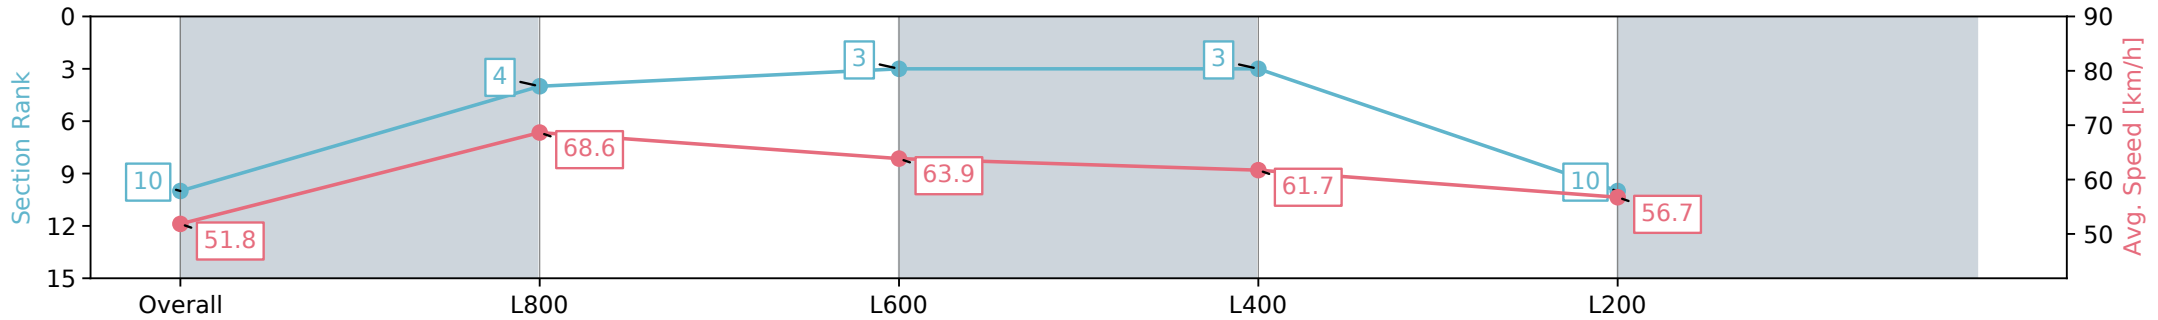

Section	Overall	L800	L600	L400	L200
Section Times	1:00.18 [10] (0:13.89)	0:46.29 [4] (0:10.53)	0:35.76 [3] (0:11.48)	0:24.28 [3] (0:11.72)	0:12.56 [10] (0:12.56)
Average Speed [km/h]	51.8	68.6	63.9	61.7	56.7
Top Speed [km/h]	69.6	70.3	66.0	63.6	60.3
Avg. Dist. to Rail [m]	3.3	1.9	2.7	4.1	5.4
Avg. Stride Freq. [Hz]	2.4	2.6	2.5	2.5	2.4
Avg. Stride Length [m]	5.8	7.4	7.0	6.9	6.6