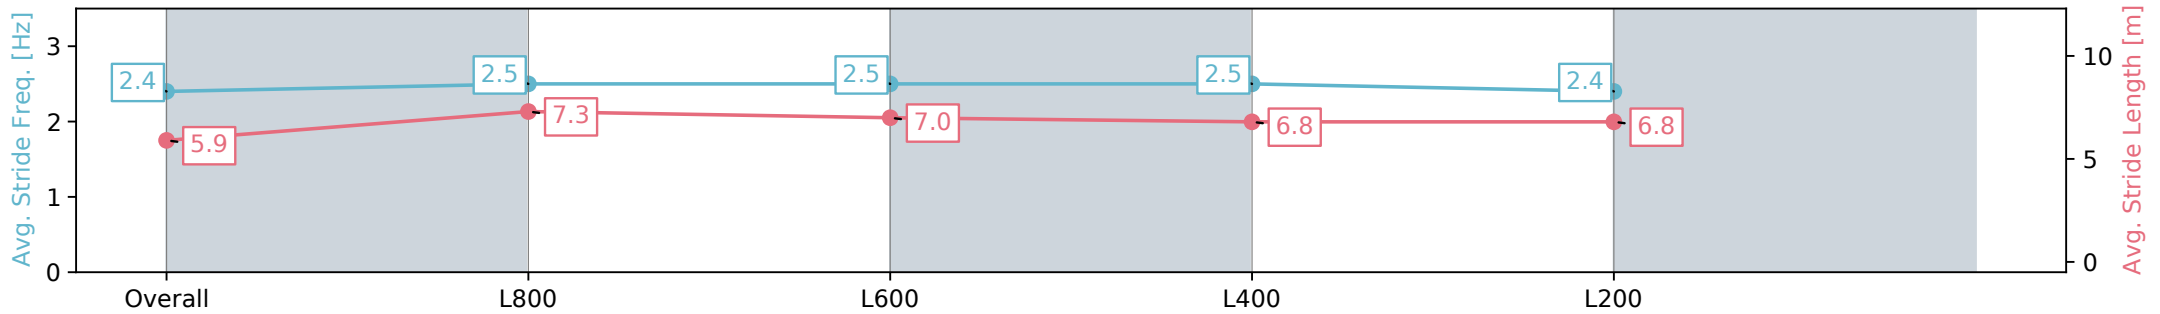

Section	Overall	L800	L600	L400	L200
Section Times	1:00.32 [11] (0:14.28)	0:46.04 [10] (0:10.74)	0:35.30 [11] (0:11.50)	0:23.80 [12] (0:11.59)	0:12.21 [12] (0:12.21)
Average Speed [km/h]	50.4	67.3	63.2	62.1	58.5
Top Speed [km/h]	69.4	68.9	64.6	63.7	61.3
Avg. Dist. to Rail [m]	6.0	2.1	1.6	1.7	6.3
Avg. Stride Freq. [Hz]	2.4	2.5	2.5	2.5	2.4
Avg. Stride Length [m]	5.9	7.3	7.0	6.8	6.8