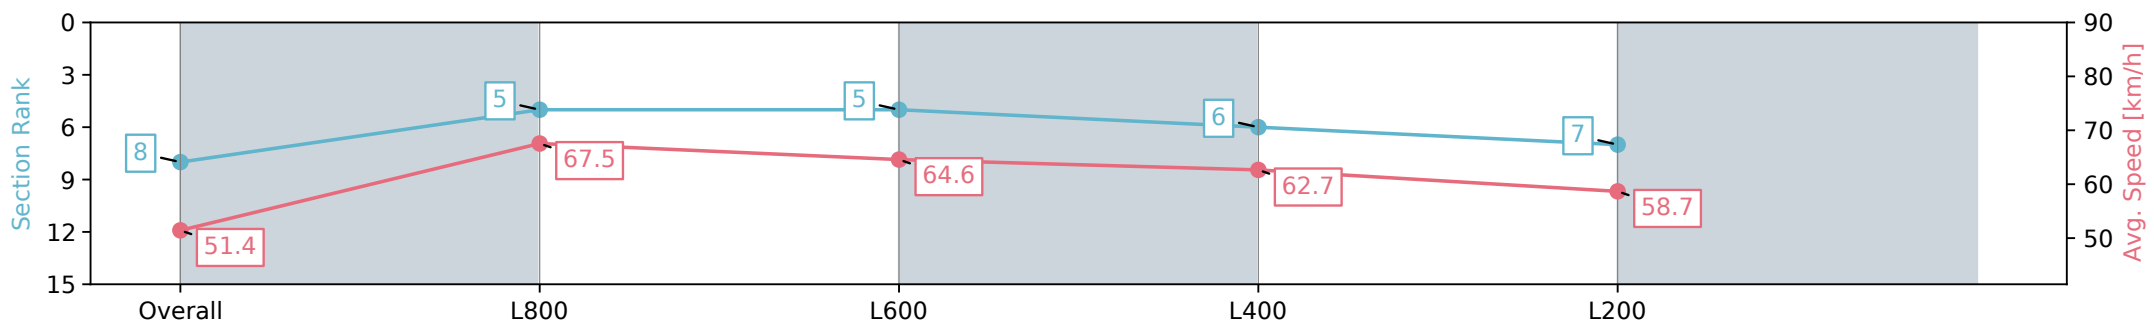

Section	Overall	L800	L600	L400	L200
Section Times	0:59.77 [8] (0:13.99)	0:45.78 [5] (0:10.73)	0:35.05 [5] (0:11.28)	0:23.76 [6] (0:11.56)	0:12.19 [7] (0:12.19)
Average Speed [km/h]	51.4	67.5	64.6	62.7	58.7
Top Speed [km/h]	68.8	69.2	66.1	63.7	61.9
Avg. Dist. to Rail [m]	3.9	2.2	1.9	5.5	6.5
Avg. Stride Freq. [Hz]	2.5	2.6	2.6	2.6	2.4
Avg. Stride Length [m]	5.7	7.1	7.0	6.7	6.7