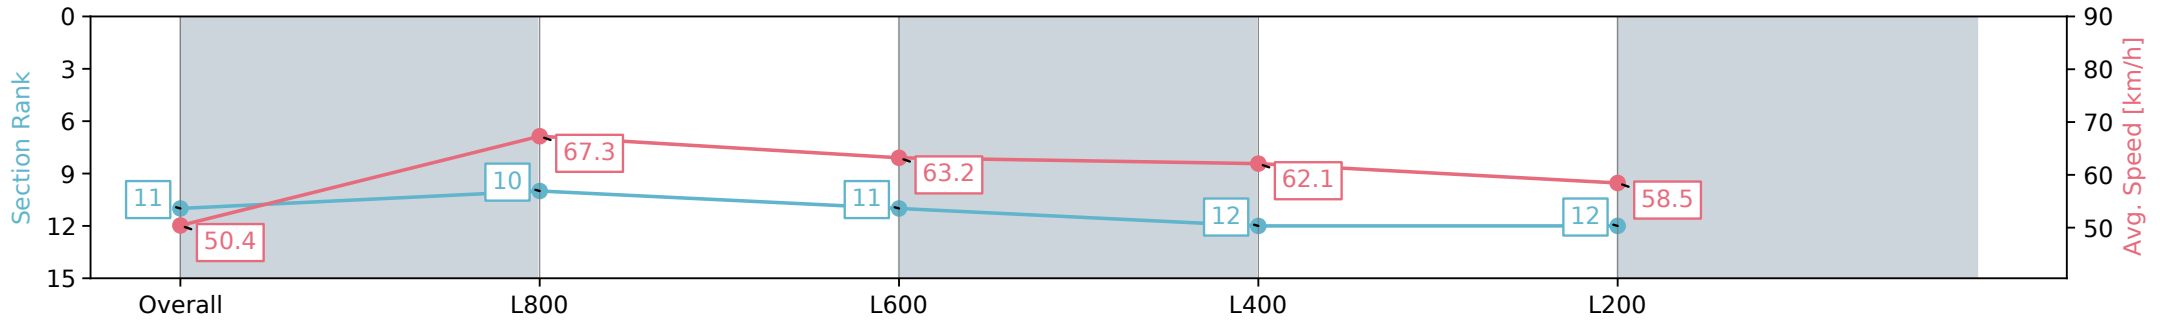

Section	Overall	L800	L600	L400	L200
Section Times	1:00.32 [11] (0:14.28)	0:46.04 [10] (0:10.74)	0:35.30 [11] (0:11.50)	0:23.80 [12] (0:11.59)	0:12.21 [12] (0:12.21)
Average Speed [km/h]	50.4	67.3	63.2	62.1	58.5
Top Speed [km/h]	69.4	68.9	64.6	63.7	61.3
Avg. Dist. to Rail [m]	6.0	2.1	1.6	1.7	6.3
Avg. Stride Freq. [Hz]	2.4	2.5	2.5	2.5	2.4
Avg. Stride Length [m]	5.9	7.3	7.0	6.8	6.8