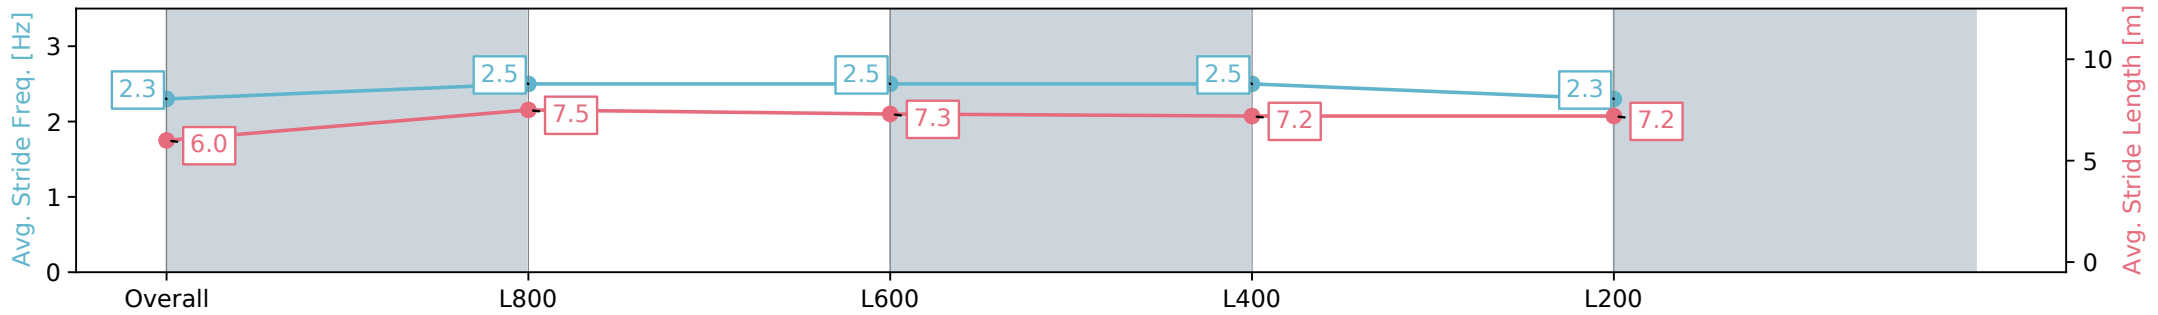

Section	Overall	L800	L600	L400	L200
Section Times	0:59.37 [3] (0:14.09)	0:45.28 [8] (0:10.79)	0:34.49 [8] (0:11.30)	0:23.19 [8] (0:11.45)	0:11.74 [11] (0:11.74)
Average Speed [km/h]	51.1	67.2	64.3	63.4	60.8
Top Speed [km/h]	68.2	68.6	66.4	64.4	63.0
Avg. Dist. to Rail [m]	9.8	3.8	1.6	6.5	9.6
Avg. Stride Freq. [Hz]	2.3	2.5	2.5	2.5	2.3
Avg. Stride Length [m]	6.0	7.5	7.3	7.2	7.2