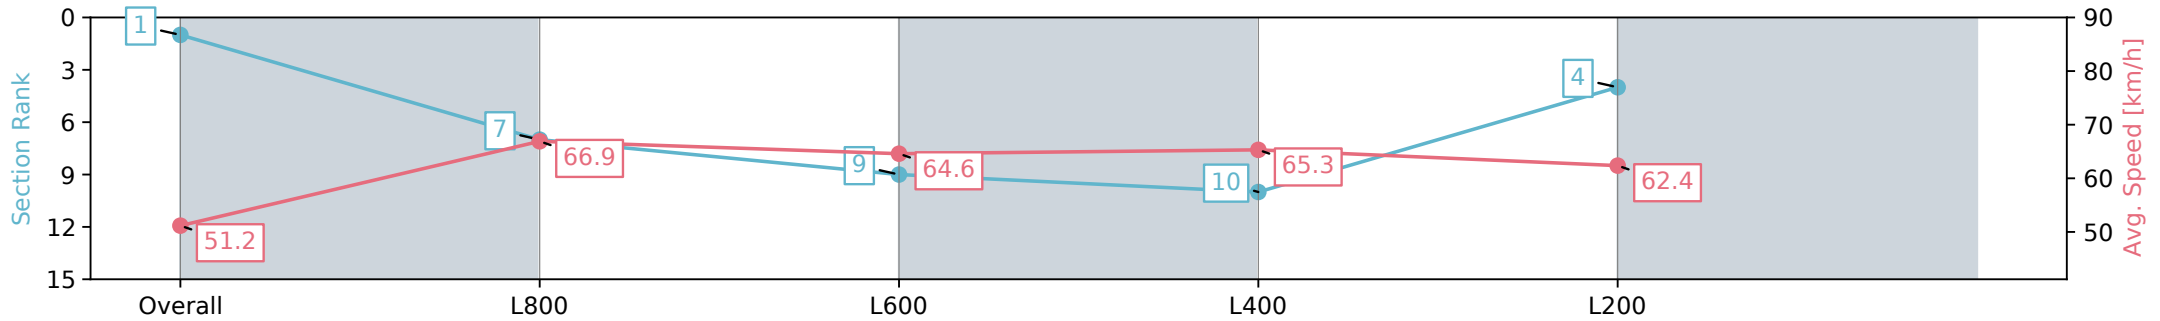

Horse/Jockey Name	DEEPFLOAT DIVA/Jake Toeroek
Finish Rank	1
Fastest Section Time (Section)	0:10.86 (L800)
Top Speed [km/h] (Section)	68.6 (Overall)
Race State	Finished

Morphettville Parks SA - Professional

Race 8: The Fotobase Group Handicap - 1000m

07 September 2024 - 4:34PM

Track Rating: Soft 6, Weather: Overcast, Rail Position: +9m 1000m-
W/Post, +6m Remainder, Sectional 612m

Section	Overall	L800	L600	L400	L200
Section Times	0:58.87 [1] (0:14.07)	0:44.80 [7] (0:10.86)	0:33.94 [9] (0:11.34)	0:22.60 [10] (0:11.15)	0:11.45 [4] (0:11.45)
Average Speed [km/h]	51.2	66.9	64.6	65.3	62.4
Top Speed [km/h]	68.4	68.6	65.6	67.6	64.8
Avg. Dist. to Rail [m]	8.5	3.7	2.9	7.8	10.9
Avg. Stride Freq. [Hz]	2.3	2.3	2.3	2.4	2.3
Avg. Stride Length [m]	6.1	8.0	7.9	7.5	7.5

[ ] Ranking at each section and finish
-:-:- No data available at this section
NA No data available