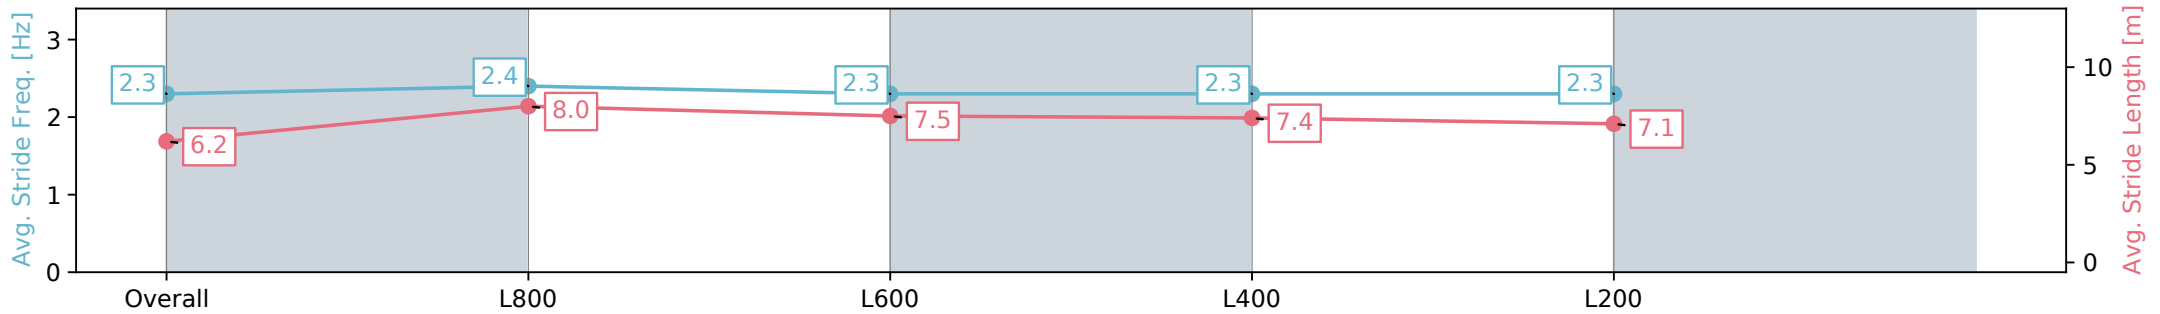

Section	Overall	L800	L600	L400	L200
Section Times	0:59.85 [9] (0:14.00)	0:45.85 [6] (0:10.44)	0:35.41 [4] (0:11.48)	0:23.93 [4] (0:11.65)	0:12.28 [6] (0:12.28)
Average Speed [km/h]	51.4	69.1	62.9	61.9	58.2
Top Speed [km/h]	70.0	70.9	64.7	63.1	61.1
Avg. Dist. to Rail [m]	2.4	0.7	0.7	1.9	2.6
Avg. Stride Freq. [Hz]	2.3	2.4	2.3	2.3	2.3
Avg. Stride Length [m]	6.2	8.0	7.5	7.4	7.1