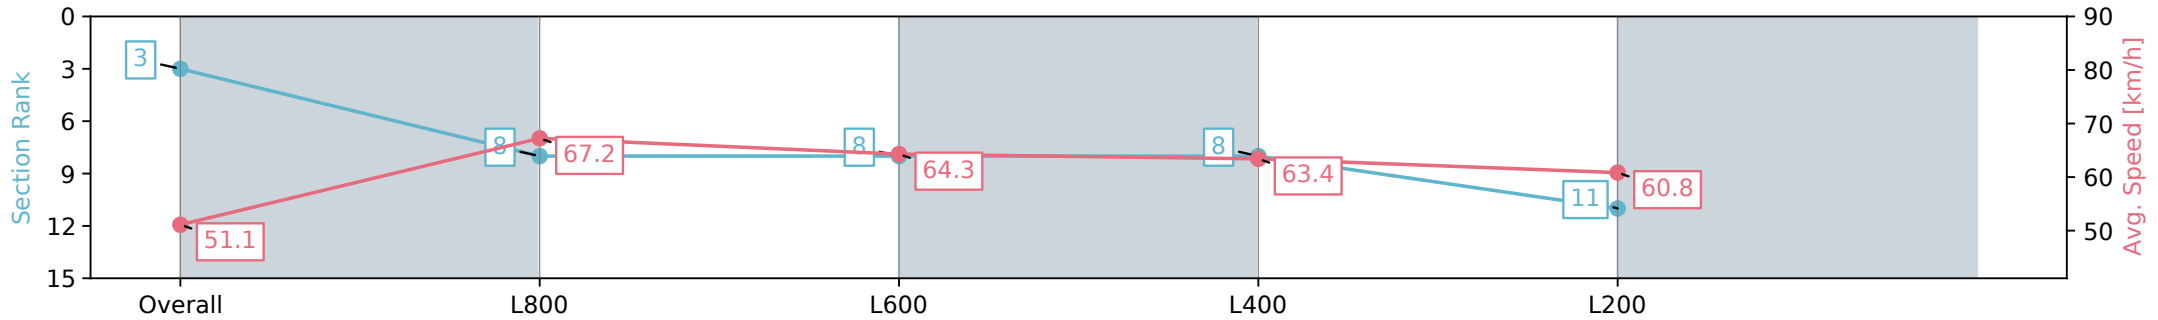

Section	Overall	L800	L600	L400	L200
Section Times	0:59.37 [3] (0:14.09)	0:45.28 [8] (0:10.79)	0:34.49 [8] (0:11.30)	0:23.19 [8] (0:11.45)	0:11.74 [11] (0:11.74)
Average Speed [km/h]	51.1	67.2	64.3	63.4	60.8
Top Speed [km/h]	68.2	68.6	66.4	64.4	63.0
Avg. Dist. to Rail [m]	9.8	3.8	1.6	6.5	9.6
Avg. Stride Freq. [Hz]	2.3	2.5	2.5	2.5	2.3
Avg. Stride Length [m]	6.0	7.5	7.3	7.2	7.2