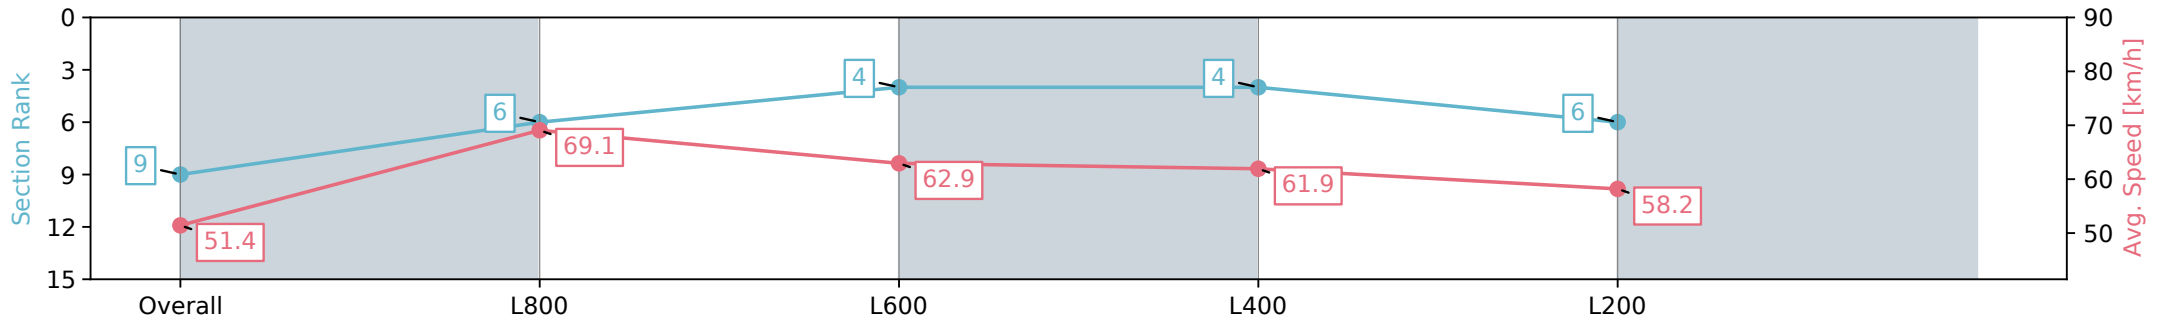

Section	Overall	L800	L600	L400	L200
Section Times	0:59.85 [9] (0:14.00)	0:45.85 [6] (0:10.44)	0:35.41 [4] (0:11.48)	0:23.93 [4] (0:11.65)	0:12.28 [6] (0:12.28)
Average Speed [km/h]	51.4	69.1	62.9	61.9	58.2
Top Speed [km/h]	70.0	70.9	64.7	63.1	61.1
Avg. Dist. to Rail [m]	2.4	0.7	0.7	1.9	2.6
Avg. Stride Freq. [Hz]	2.3	2.4	2.3	2.3	2.3
Avg. Stride Length [m]	6.2	8.0	7.5	7.4	7.1