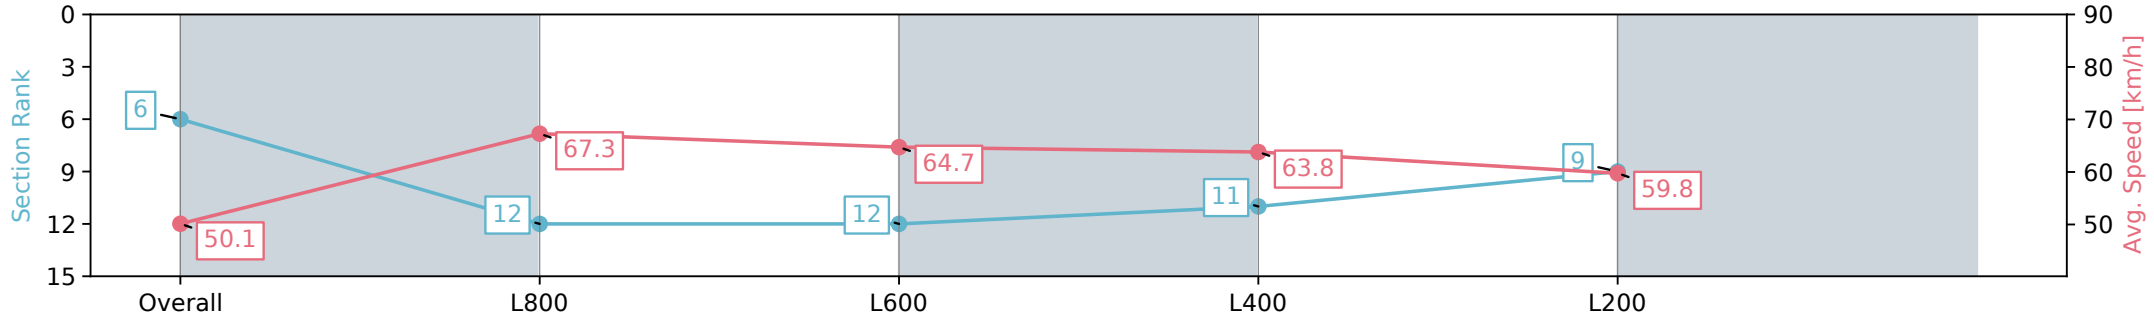

Section	Overall	L800	L600	L400	L200
Section Times	0:59.56 [6] (0:14.37)	0:45.19 [12] (0:10.75)	0:34.44 [12] (0:11.17)	0:23.27 [11] (0:11.32)	0:11.95 [9] (0:11.95)
Average Speed [km/h]	50.1	67.3	64.7	63.8	59.8
Top Speed [km/h]	68.6	68.7	66.5	65.1	62.9
Avg. Dist. to Rail [m]	6.3	2.0	0.7	3.2	3.5
Avg. Stride Freq. [Hz]	2.3	2.4	2.4	2.4	2.3
Avg. Stride Length [m]	6.0	7.8	7.5	7.4	7.2