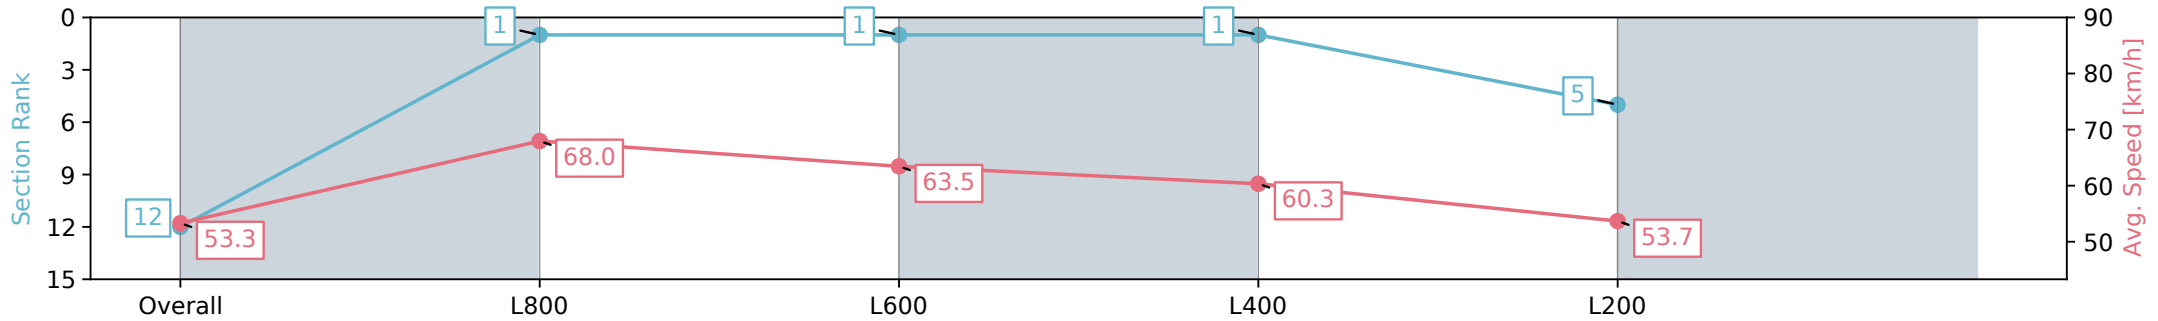

Horse/Jockey Name	ROYAL TYKE/Dom Tourneur
Finish Rank	12
Fastest Section Time (Section)	0:10.63 (L800)
Top Speed [km/h] (Section)	70.4 (Overall)
Race State	Finished

Morphettville Parks SA - Professional

Race 8: The Fotobase Group Handicap - 1000m

07 September 2024 - 4:34PM

Track Rating: Soft 6, Weather: Overcast, Rail Position: +9m 1000m-W/Post, +6m Remainder, Sectional 612m

Section	Overall	L800	L600	L400	L200
Section Times	1:00.86 [12] (0:13.50)	0:47.36 [1] (0:10.63)	0:36.73 [1] (0:11.47)	0:25.26 [1] (0:11.94)	0:13.32 [5] (0:13.32)
Average Speed [km/h]	53.3	68.0	63.5	60.3	53.7
Top Speed [km/h]	70.4	69.9	65.5	62.9	59.8
Avg. Dist. to Rail [m]	2.4	1.6	1.9	2.2	2.4
Avg. Stride Freq. [Hz]	2.4	2.5	2.5	2.4	2.2
Avg. Stride Length [m]	6.0	7.4	7.2	6.9	6.6

- [ ] Ranking at each section and finish
- -:-:- No data available at this section
- NA No data available