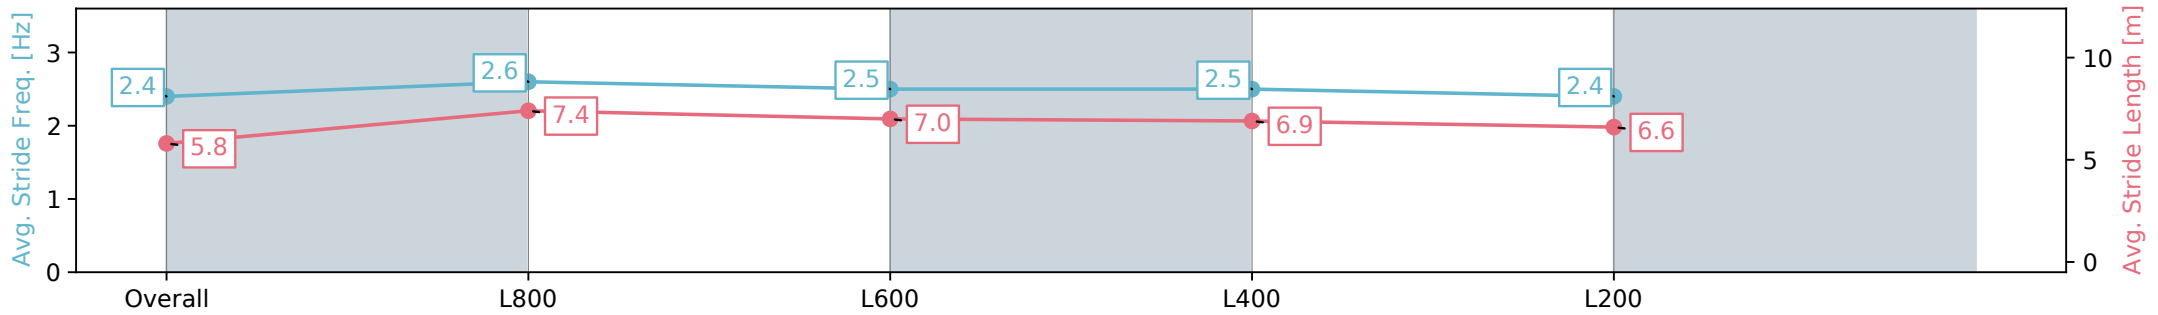

Section	Overall	L800	L600	L400	L200
Section Times	1:00.18 [10] (0:13.89)	0:46.29 [4] (0:10.53)	0:35.76 [3] (0:11.48)	0:24.28 [3] (0:11.72)	0:12.56 [10] (0:12.56)
Average Speed [km/h]	51.8	68.6	63.9	61.7	56.7
Top Speed [km/h]	69.6	70.3	66.0	63.6	60.3
Avg. Dist. to Rail [m]	3.3	1.9	2.7	4.1	5.4
Avg. Stride Freq. [Hz]	2.4	2.6	2.5	2.5	2.4
Avg. Stride Length [m]	5.8	7.4	7.0	6.9	6.6