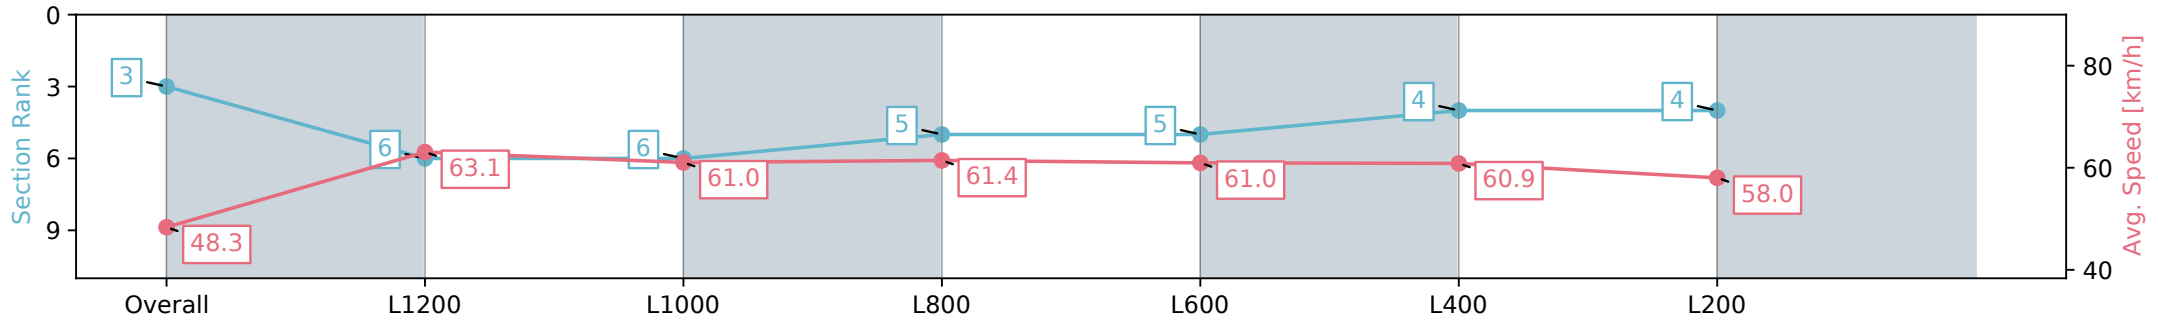

Section	Overall	L1200	L1000	L800	L600	L400	L200
Section Times	1:26.26 [3] (0:14.88)	1:11.38 [6] (0:11.42)	0:59.96 [6] (0:11.85)	0:48.11 [5] (0:11.79)	0:36.32 [5] (0:11.97)	0:24.35 [4] (0:11.95)	0:12.40 [4] (0:12.40)
Average Speed [km/h]	48.3	63.1	61.0	61.4	61.0	60.9	58.0
Top Speed [km/h]	62.0	63.6	62.2	62.1	61.4	61.7	60.9
Avg. Dist. to Rail [m]	2.6	0.9	1.5	1.7	2.6	3.8	5.0
Avg. Stride Freq. [Hz]	2.1	2.2	2.2	2.2	2.3	2.3	2.3
Avg. Stride Length [m]	6.3	7.5	7.3	7.4	7.5	7.3	7.2