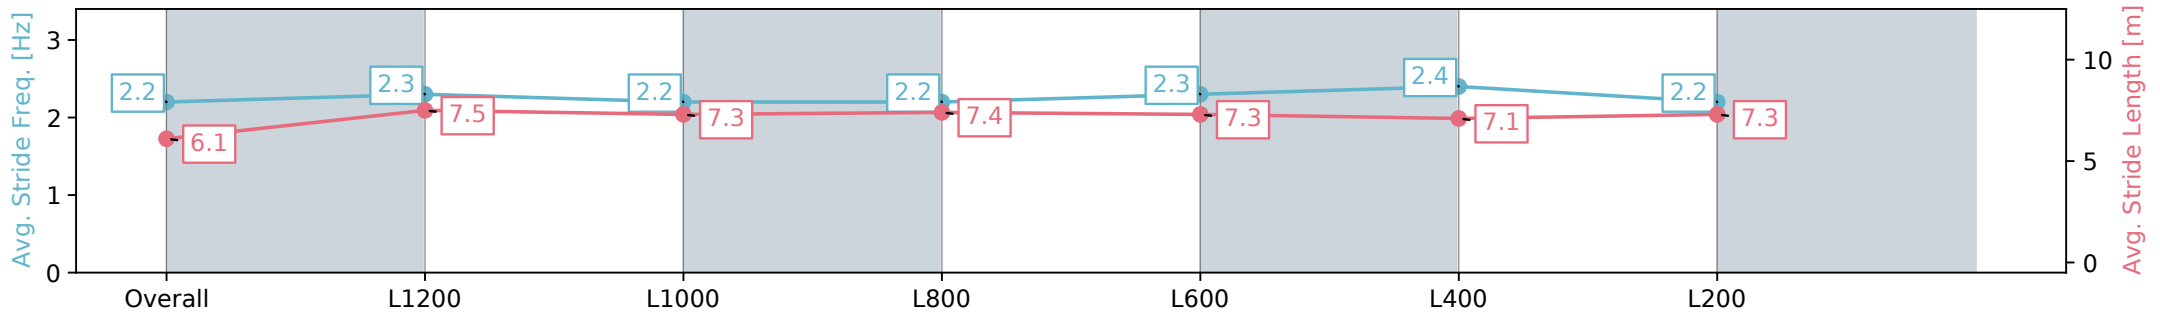

Section	Overall	L1200	L1000	L800	L600	L400	L200
Section Times	1:26.46 [6] (0:14.86)	1:11.60 [5] (0:11.35)	1:00.25 [5] (0:12.01)	0:48.24 [6] (0:11.77)	0:36.47 [6] (0:12.05)	0:24.42 [7] (0:11.98)	0:12.44 [7] (0:12.44)
Average Speed [km/h]	48.5	63.4	61.0	61.6	61.3	61.0	57.8
Top Speed [km/h]	63.7	64.6	61.7	61.9	61.6	61.6	60.8
Avg. Dist. to Rail [m]	5.4	2.0	3.4	3.6	4.5	7.3	8.0
Avg. Stride Freq. [Hz]	2.2	2.3	2.2	2.2	2.3	2.4	2.2
Avg. Stride Length [m]	6.1	7.5	7.3	7.4	7.3	7.1	7.3