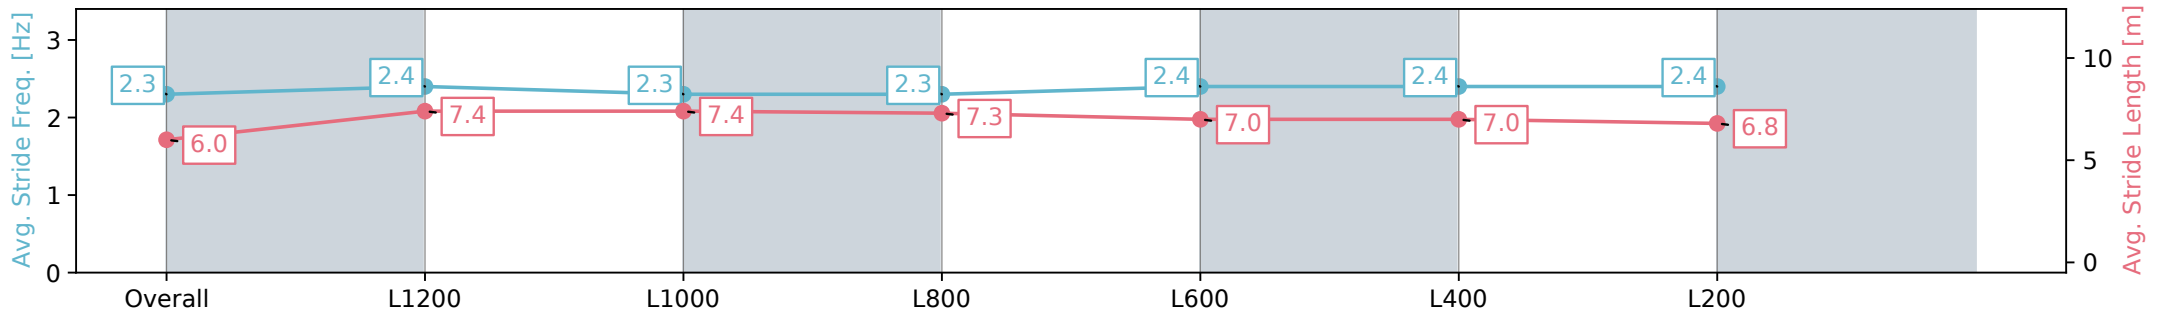

Section	Overall	L1200	L1000	L800	L600	L400	L200
Section Times	1:26.32 [4] (0:14.56)	1:11.75 [1] (0:11.35)	1:00.40 [2] (0:11.83)	0:48.57 [2] (0:11.85)	0:36.72 [2] (0:12.07)	0:24.65 [3] (0:12.13)	0:12.52 [3] (0:12.52)
Average Speed [km/h]	49.4	63.4	61.1	61.2	60.7	60.0	57.6
Top Speed [km/h]	63.7	64.4	61.5	61.6	61.2	61.2	60.1
Avg. Dist. to Rail [m]	4.5	1.4	1.5	1.9	3.3	6.1	7.4
Avg. Stride Freq. [Hz]	2.3	2.4	2.3	2.3	2.4	2.4	2.4
Avg. Stride Length [m]	6.0	7.4	7.4	7.3	7.0	7.0	6.8