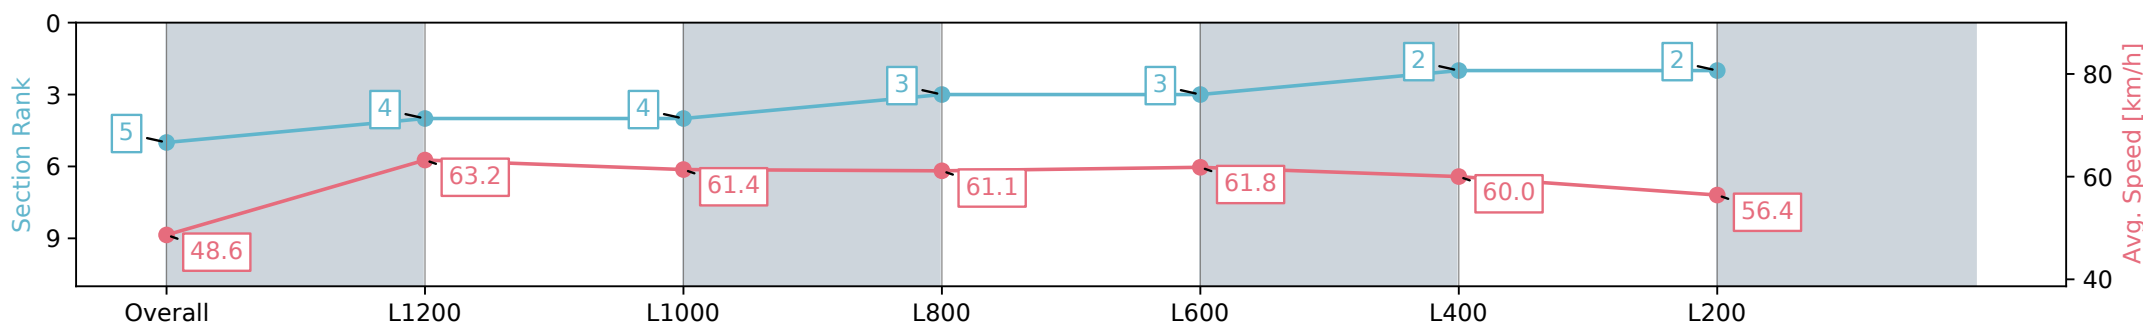

Section	Overall	L1200	L1000	L800	L600	L400	L200
Section Times	1:26.46 [5] (0:14.81)	1:11.65 [4] (0:11.37)	1:00.28 [4] (0:11.71)	0:48.57 [3] (0:11.82)	0:36.75 [3] (0:11.86)	0:24.89 [2] (0:12.12)	0:12.77 [2] (0:12.77)
Average Speed [km/h]	48.6	63.2	61.4	61.1	61.8	60.0	56.4
Top Speed [km/h]	64.2	64.4	61.6	62.7	62.9	60.9	59.9
Avg. Dist. to Rail [m]	0.5	1.2	0.6	1.1	3.3	4.4	3.7
Avg. Stride Freq. [Hz]	2.2	2.4	2.3	2.3	2.4	2.4	2.3
Avg. Stride Length [m]	6.1	7.3	7.2	7.3	7.1	7.0	6.9