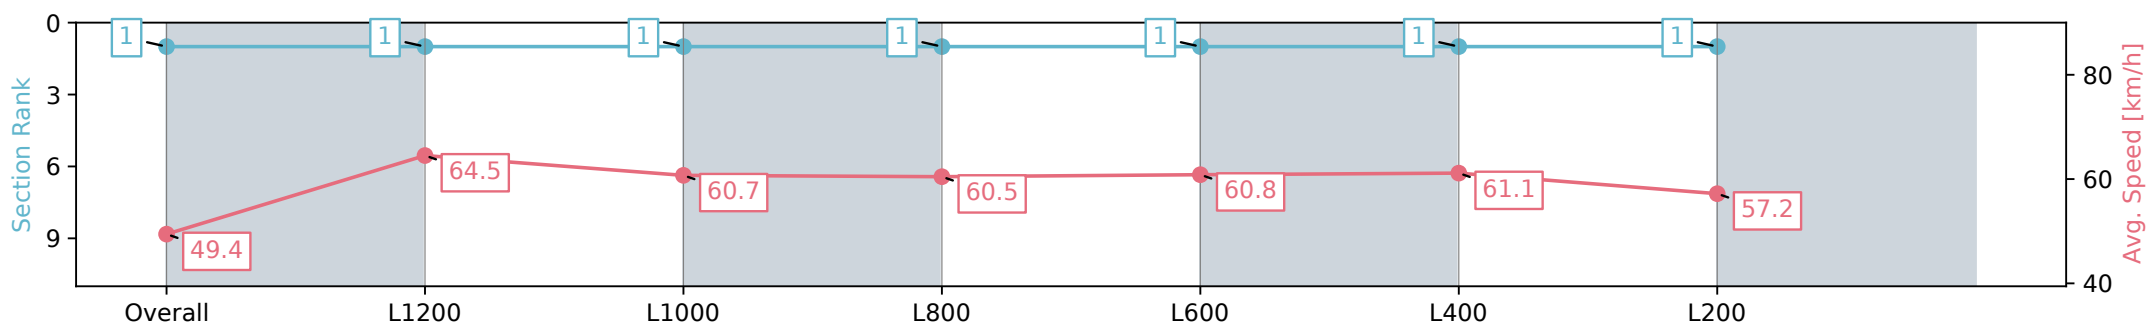

Race 7: Sportsbet Photo Finish Refund Handicap - 1400m

07 September 2024 - 3:57PM

Track Rating: Soft 6, Weather: Overcast, Rail Position: +9m 1000m-W/Post, +6m Remainder, Sectional 612m

Section	Overall	L1200	L1000	L800	L600	L400	L200
Section Times	1:25.90 [1] (0:14.56)	1:11.33 [1] (0:11.14)	1:00.19 [1] (0:11.92)	0:48.27 [1] (0:11.94)	0:36.33 [1] (0:11.95)	0:24.38 [1] (0:11.82)	0:12.56 [1] (0:12.56)
Average Speed [km/h]	49.4	64.5	60.7	60.5	60.8	61.1	57.2
Top Speed [km/h]	64.8	65.4	61.8	61.1	61.8	62.0	60.4
Avg. Dist. to Rail [m]	6.7	2.1	1.3	1.6	1.6	1.8	2.5
Avg. Stride Freq. [Hz]	2.3	2.3	2.3	2.3	2.3	2.3	2.3
Avg. Stride Length [m]	6.1	7.6	7.2	7.0	7.0	7.0	6.9