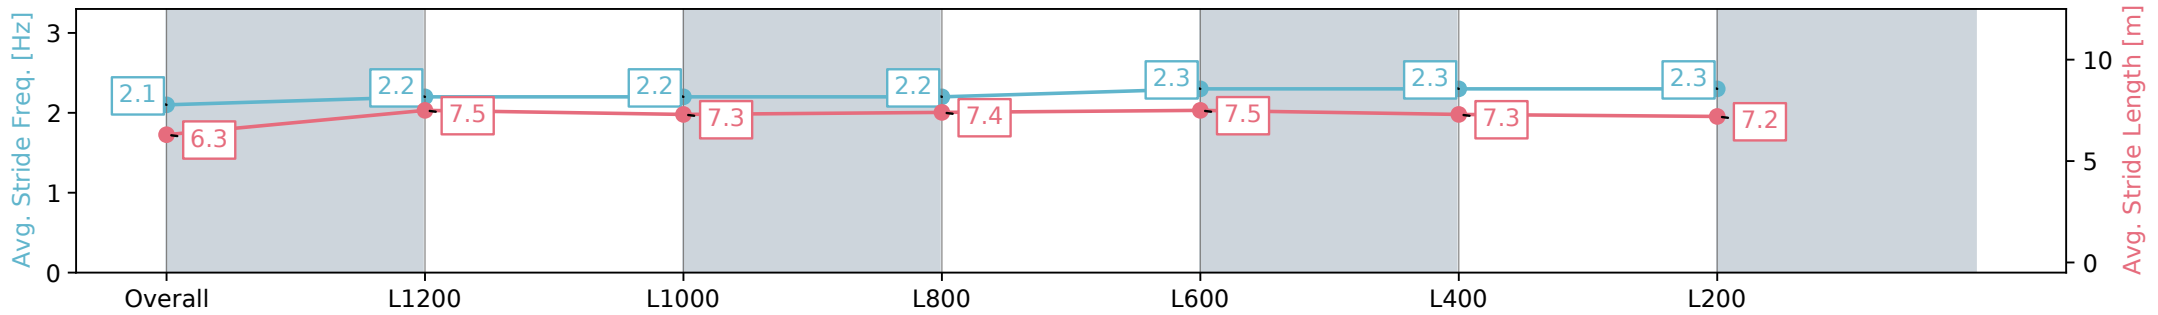

Section	Overall	L1200	L1000	L800	L600	L400	L200
Section Times	1:26.26 [3] (0:14.88)	1:11.38 [6] (0:11.42)	0:59.96 [6] (0:11.85)	0:48.11 [5] (0:11.79)	0:36.32 [5] (0:11.97)	0:24.35 [4] (0:11.95)	0:12.40 [4] (0:12.40)
Average Speed [km/h]	48.3	63.1	61.0	61.4	61.0	60.9	58.0
Top Speed [km/h]	62.0	63.6	62.2	62.1	61.4	61.7	60.9
Avg. Dist. to Rail [m]	2.6	0.9	1.5	1.7	2.6	3.8	5.0
Avg. Stride Freq. [Hz]	2.1	2.2	2.2	2.2	2.3	2.3	2.3
Avg. Stride Length [m]	6.3	7.5	7.3	7.4	7.5	7.3	7.2