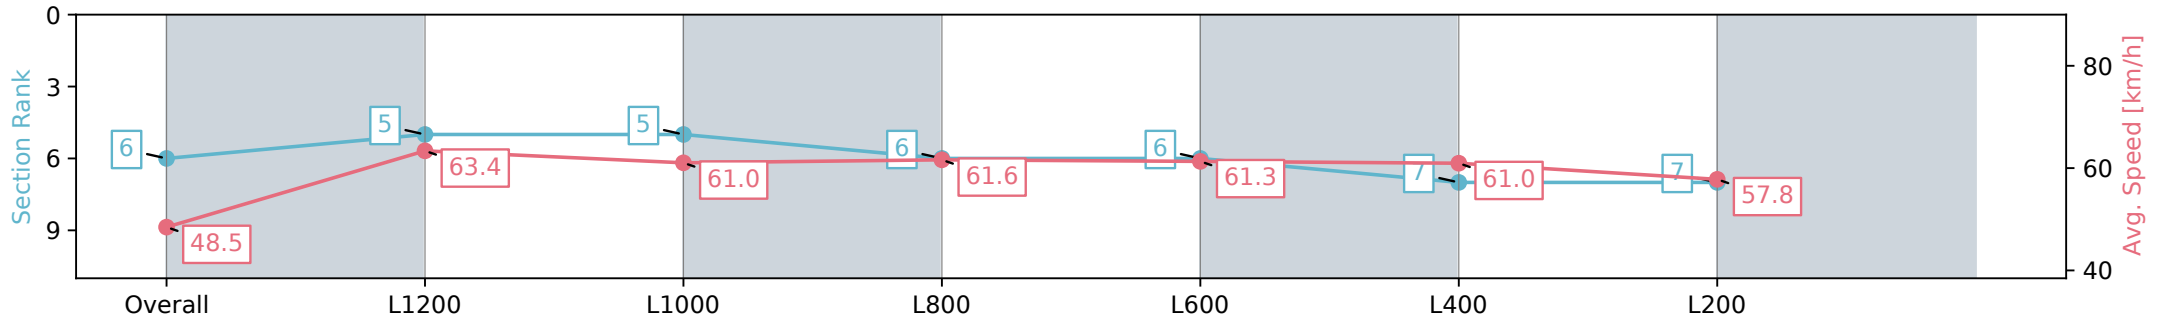

Section	Overall	L1200	L1000	L800	L600	L400	L200
Section Times	1:26.46 [6] (0:14.86)	1:11.60 [5] (0:11.35)	1:00.25 [5] (0:12.01)	0:48.24 [6] (0:11.77)	0:36.47 [6] (0:12.05)	0:24.42 [7] (0:11.98)	0:12.44 [7] (0:12.44)
Average Speed [km/h]	48.5	63.4	61.0	61.6	61.3	61.0	57.8
Top Speed [km/h]	63.7	64.6	61.7	61.9	61.6	61.6	60.8
Avg. Dist. to Rail [m]	5.4	2.0	3.4	3.6	4.5	7.3	8.0
Avg. Stride Freq. [Hz]	2.2	2.3	2.2	2.2	2.3	2.4	2.2
Avg. Stride Length [m]	6.1	7.5	7.3	7.4	7.3	7.1	7.3