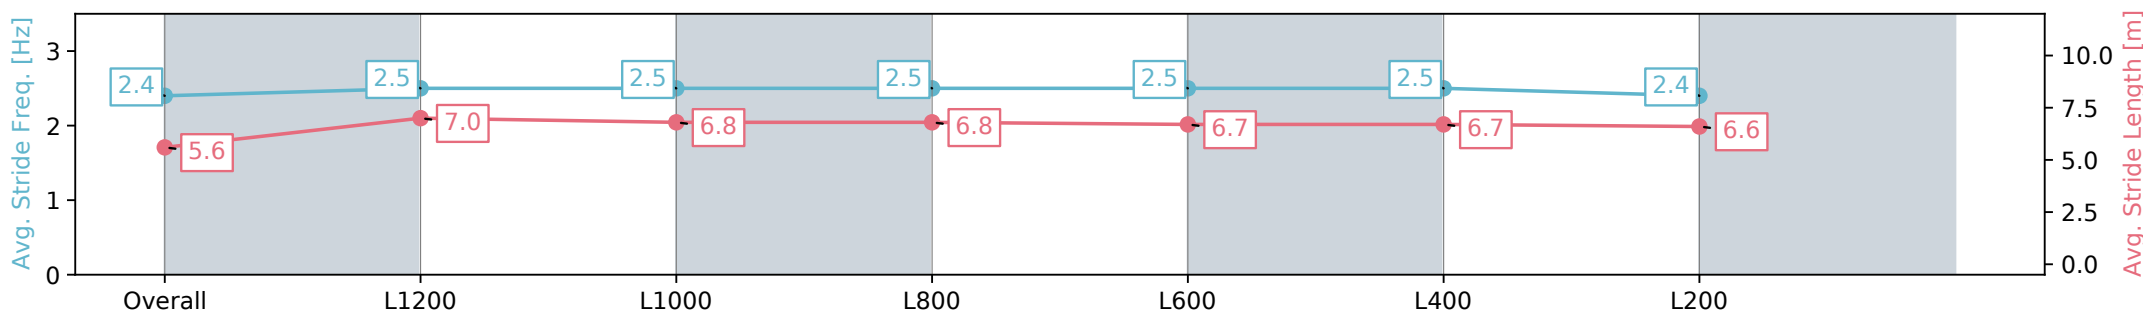

Horse/Jockey Name	DISAGREEABLE MISS/Lachlan Neindorf
Finish Rank	8
Fastest Section Time (Section)	0:11.30 (L1200)
Top Speed [km/h] (Section)	64.8 (Overall)
Race State	Finished

Morphettville Parks SA - Professional

Race 7: Sportsbet Photo Finish Refund Handicap - 1400m

07 September 2024 - 3:57PM

Track Rating: Soft 6, Weather: Overcast, Rail Position: +9m 1000m-W/Post, +6m Remainder, Sectional 612m

Section	Overall	L1200	L1000	L800	L600	L400	L200
Section Times	1:27.17 [8] (0:14.78)	1:12.39 [3] (0:11.30)	1:01.09 [3] (0:11.97)	0:49.12 [4] (0:11.88)	0:37.24 [4] (0:12.07)	0:25.17 [5] (0:12.24)	0:12.93 [8] (0:12.93)
Average Speed [km/h]	48.8	63.7	60.7	61.0	61.0	59.6	55.7
Top Speed [km/h]	62.7	64.8	61.7	61.9	61.3	60.5	59.9
Avg. Dist. to Rail [m]	3.9	1.1	2.1	2.5	3.9	6.6	6.7
Avg. Stride Freq. [Hz]	2.4	2.5	2.5	2.5	2.5	2.5	2.4
Avg. Stride Length [m]	5.6	7.0	6.8	6.8	6.7	6.7	6.6

[ ] Ranking at each section and finish
-:-:- No data available at this section
NA No data available