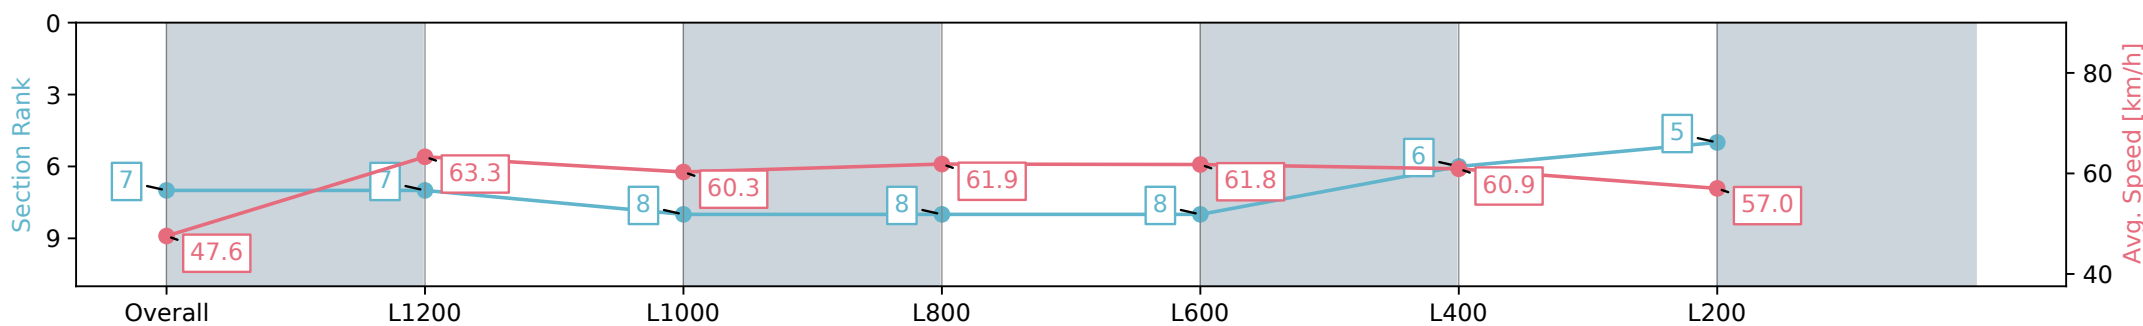

Horse/Jockey Name	ANNIHILATE/Teagan Voorham
Finish Rank	7
Fastest Section Time (Section)	0:11.38 (L1200)
Top Speed [km/h] (Section)	63.7 (Overall)
Race State	Finished

Morphettville Parks SA - Professional

Race 7: Sportsbet Photo Finish Refund Handicap - 1400m

07 September 2024 - 3:57PM

Track Rating: Soft 6, Weather: Overcast, Rail Position: +9m 1000m-W/Post, +6m Remainder, Sectional 612m

Section	Overall	L1200	L1000	L800	L600	L400	L200
Section Times	1:26.57 [7] (0:15.14)	1:11.43 [7] (0:11.38)	1:00.05 [8] (0:11.99)	0:48.06 [8] (0:11.69)	0:36.37 [8] (0:11.83)	0:24.54 [6] (0:11.91)	0:12.63 [5] (0:12.63)
Average Speed [km/h]	47.6	63.3	60.3	61.9	61.8	60.9	57.0
Top Speed [km/h]	62.8	63.7	61.8	62.5	61.9	62.2	60.7
Avg. Dist. to Rail [m]	2.2	0.7	1.5	1.8	2.6	5.2	6.1
Avg. Stride Freq. [Hz]	2.2	2.3	2.2	2.3	2.3	2.3	2.2
Avg. Stride Length [m]	5.8	7.2	7.1	7.3	7.5	7.4	7.2

- [ ] Ranking at each section and finish
- -:-:- No data available at this section
- NA No data available