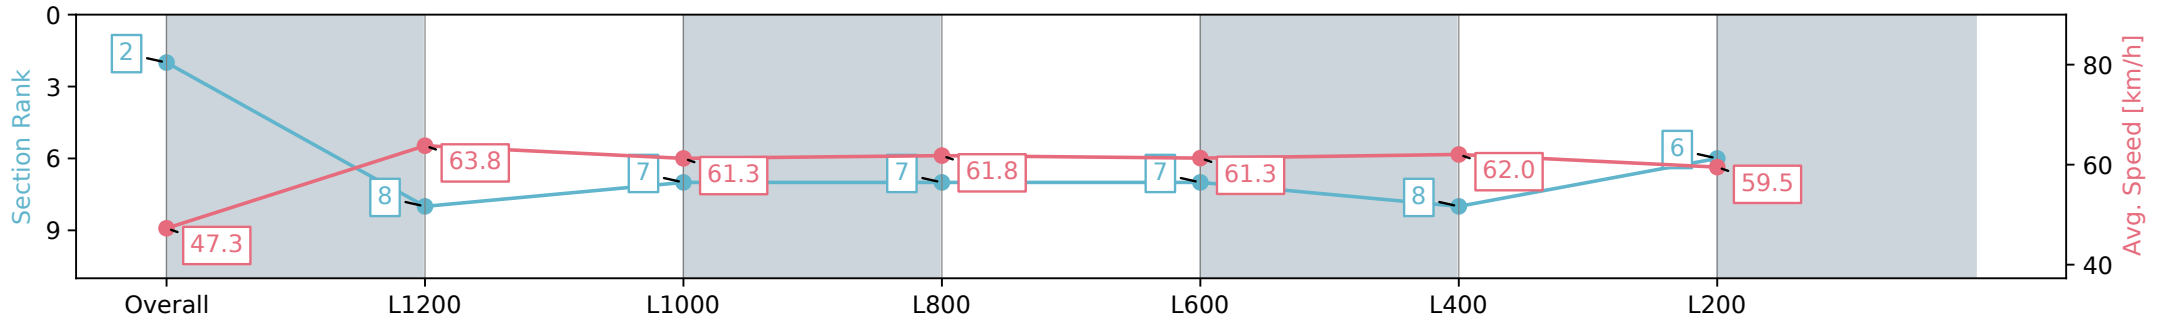

Section	Overall	L1200	L1000	L800	L600	L400	L200
Section Times	1:26.10 [2] (0:15.23)	1:10.87 [8] (0:11.28)	0:59.59 [7] (0:11.81)	0:47.78 [7] (0:11.77)	0:36.01 [7] (0:12.07)	0:23.94 [8] (0:11.84)	0:12.10 [6] (0:12.10)
Average Speed [km/h]	47.3	63.8	61.3	61.8	61.3	62.0	59.5
Top Speed [km/h]	63.1	64.3	61.6	62.9	61.7	63.4	62.9
Avg. Dist. to Rail [m]	3.3	0.5	1.4	3.0	5.2	10.8	11.0
Avg. Stride Freq. [Hz]	2.3	2.4	2.4	2.4	2.4	2.5	2.5
Avg. Stride Length [m]	5.7	7.2	7.2	7.1	7.0	7.0	6.8