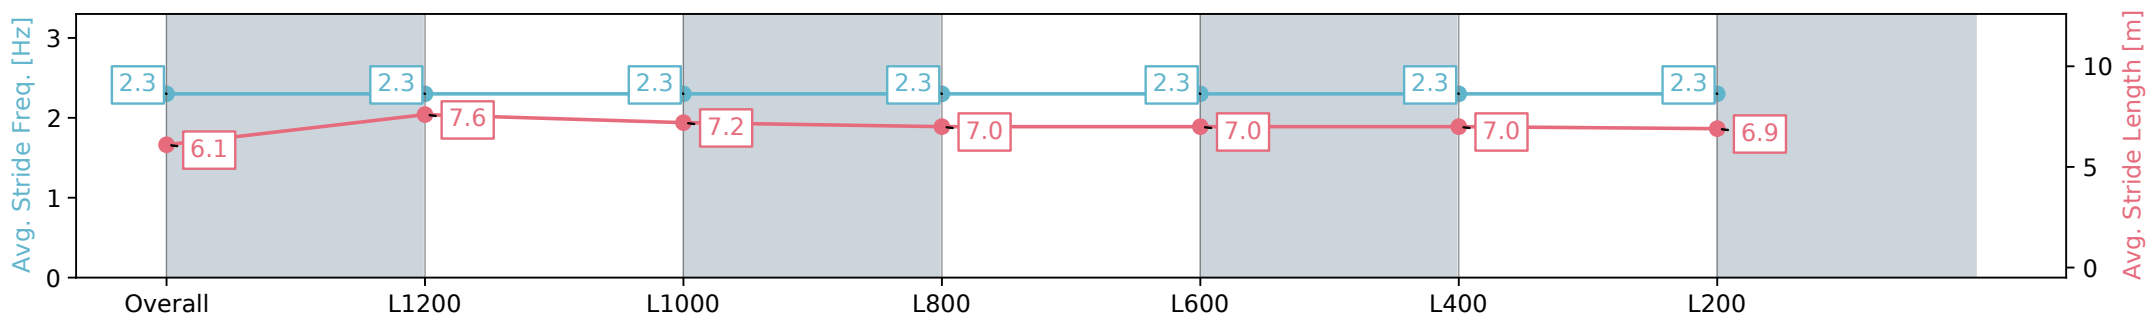

Horse/Jockey Name	FREAK OF NATURE/Zac Spain
Finish Rank	1
Fastest Section Time (Section)	0:11.14 (L1200)
Top Speed [km/h] (Section)	65.4 (Overall)
Race State	Finished

Morphettville Parks SA - Professional

Race 7: Sportsbet Photo Finish Refund Handicap - 1400m

07 September 2024 - 3:57PM

Track Rating: Soft 6, Weather: Overcast, Rail Position: +9m 1000m-W/Post, +6m Remainder, Sectional 612m

Section	Overall	L1200	L1000	L800	L600	L400	L200
Section Times	1:25.90 [1] (0:14.56)	1:11.33 [1] (0:11.14)	1:00.19 [1] (0:11.92)	0:48.27 [1] (0:11.94)	0:36.33 [1] (0:11.95)	0:24.38 [1] (0:11.82)	0:12.56 [1] (0:12.56)
Average Speed [km/h]	49.4	64.5	60.7	60.5	60.8	61.1	57.2
Top Speed [km/h]	64.8	65.4	61.8	61.1	61.8	62.0	60.4
Avg. Dist. to Rail [m]	6.7	2.1	1.3	1.6	1.6	1.8	2.5
Avg. Stride Freq. [Hz]	2.3	2.3	2.3	2.3	2.3	2.3	2.3
Avg. Stride Length [m]	6.1	7.6	7.2	7.0	7.0	7.0	6.9

[ ] Ranking at each section and finish
-:-:- No data available at this section
NA No data available