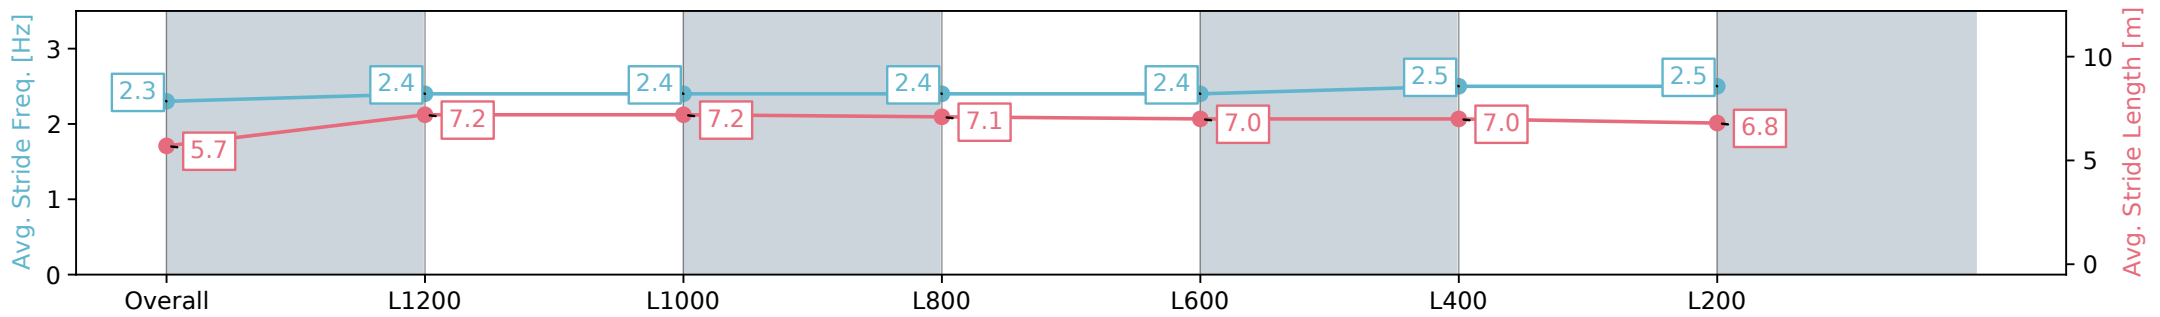

Section	Overall	L1200	L1000	L800	L600	L400	L200
Section Times	1:26.10 [2] (0:15.23)	1:10.87 [8] (0:11.28)	0:59.59 [7] (0:11.81)	0:47.78 [7] (0:11.77)	0:36.01 [7] (0:12.07)	0:23.94 [8] (0:11.84)	0:12.10 [6] (0:12.10)
Average Speed [km/h]	47.3	63.8	61.3	61.8	61.3	62.0	59.5
Top Speed [km/h]	63.1	64.3	61.6	62.9	61.7	63.4	62.9
Avg. Dist. to Rail [m]	3.3	0.5	1.4	3.0	5.2	10.8	11.0
Avg. Stride Freq. [Hz]	2.3	2.4	2.4	2.4	2.4	2.5	2.5
Avg. Stride Length [m]	5.7	7.2	7.2	7.1	7.0	7.0	6.8