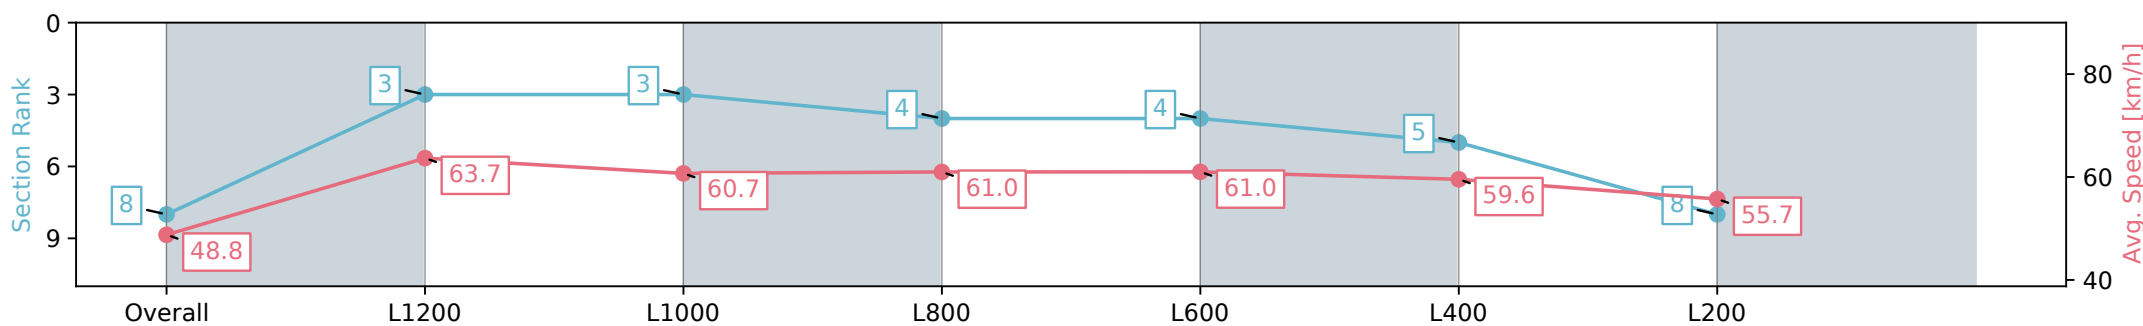

Horse/Jockey Name	DISAGREEABLE MISS/Lachlan Neindorf
Finish Rank	8
Fastest Section Time (Section)	0:11.30 (L1200)
Top Speed [km/h] (Section)	64.8 (Overall)
Race State	Finished

Morphettville Parks SA - Professional

Race 7: Sportsbet Photo Finish Refund Handicap - 1400m

07 September 2024 - 3:57PM

Track Rating: Soft 6, Weather: Overcast, Rail Position: +9m 1000m-W/Post, +6m Remainder, Sectional 612m

Section	Overall	L1200	L1000	L800	L600	L400	L200
Section Times	1:27.17 [8] (0:14.78)	1:12.39 [3] (0:11.30)	1:01.09 [3] (0:11.97)	0:49.12 [4] (0:11.88)	0:37.24 [4] (0:12.07)	0:25.17 [5] (0:12.24)	0:12.93 [8] (0:12.93)
Average Speed [km/h]	48.8	63.7	60.7	61.0	61.0	59.6	55.7
Top Speed [km/h]	62.7	64.8	61.7	61.9	61.3	60.5	59.9
Avg. Dist. to Rail [m]	3.9	1.1	2.1	2.5	3.9	6.6	6.7
Avg. Stride Freq. [Hz]	2.4	2.5	2.5	2.5	2.5	2.5	2.4
Avg. Stride Length [m]	5.6	7.0	6.8	6.8	6.7	6.7	6.6

[ ] Ranking at each section and finish
-:-:- No data available at this section
NA No data available