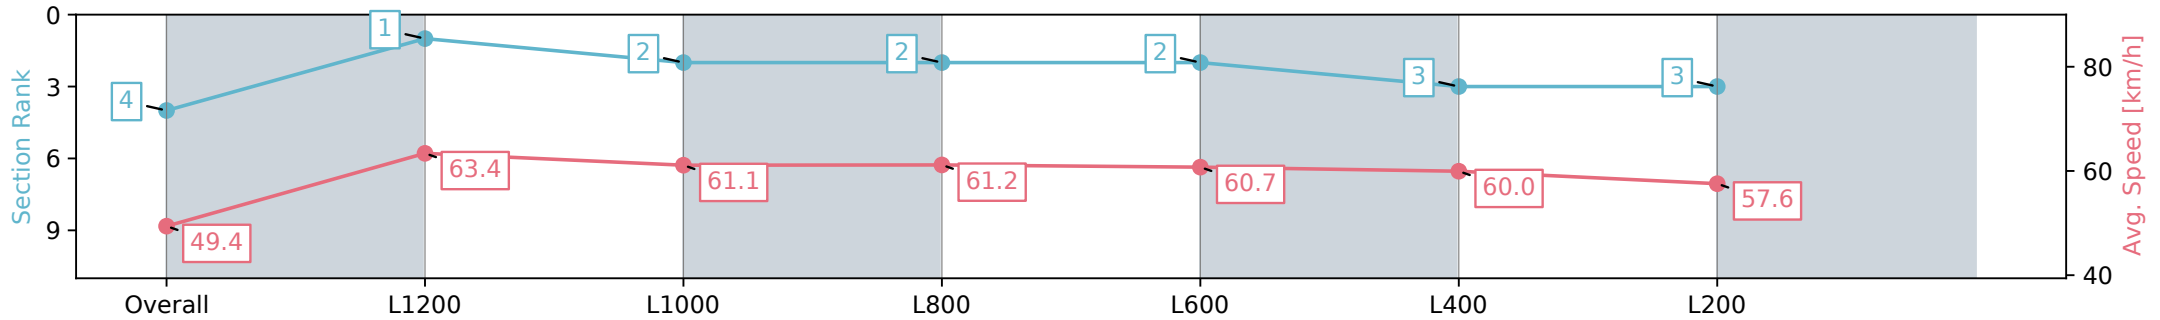

Section	Overall	L1200	L1000	L800	L600	L400	L200
Section Times	1:26.32 [4] (0:14.56)	1:11.75 [1] (0:11.35)	1:00.40 [2] (0:11.83)	0:48.57 [2] (0:11.85)	0:36.72 [2] (0:12.07)	0:24.65 [3] (0:12.13)	0:12.52 [3] (0:12.52)
Average Speed [km/h]	49.4	63.4	61.1	61.2	60.7	60.0	57.6
Top Speed [km/h]	63.7	64.4	61.5	61.6	61.2	61.2	60.1
Avg. Dist. to Rail [m]	4.5	1.4	1.5	1.9	3.3	6.1	7.4
Avg. Stride Freq. [Hz]	2.3	2.4	2.3	2.3	2.4	2.4	2.4
Avg. Stride Length [m]	6.0	7.4	7.4	7.3	7.0	7.0	6.8