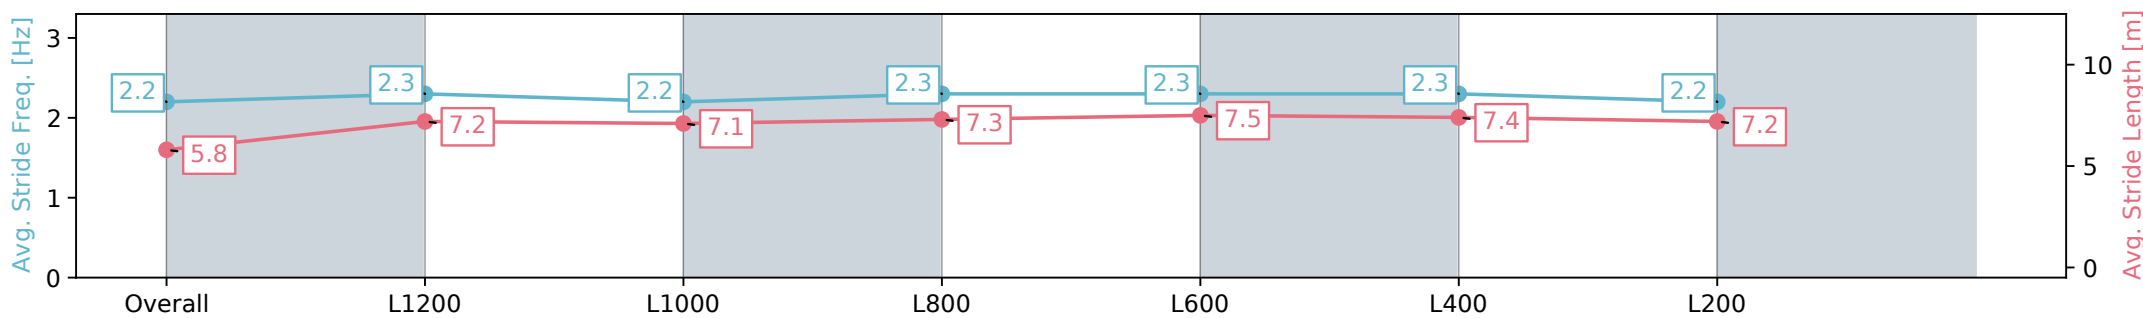

Horse/Jockey Name	ANNIHILATE/Teagan Voorham
Finish Rank	7
Fastest Section Time (Section)	0:11.38 (L1200)
Top Speed [km/h] (Section)	63.7 (Overall)
Race State	Finished

Morphettville Parks SA - Professional

Race 7: Sportsbet Photo Finish Refund Handicap - 1400m

07 September 2024 - 3:57PM

Track Rating: Soft 6, Weather: Overcast, Rail Position: +9m 1000m-W/Post, +6m Remainder, Sectional 612m

Section	Overall	L1200	L1000	L800	L600	L400	L200
Section Times	1:26.57 [7] (0:15.14)	1:11.43 [7] (0:11.38)	1:00.05 [8] (0:11.99)	0:48.06 [8] (0:11.69)	0:36.37 [8] (0:11.83)	0:24.54 [6] (0:11.91)	0:12.63 [5] (0:12.63)
Average Speed [km/h]	47.6	63.3	60.3	61.9	61.8	60.9	57.0
Top Speed [km/h]	62.8	63.7	61.8	62.5	61.9	62.2	60.7
Avg. Dist. to Rail [m]	2.2	0.7	1.5	1.8	2.6	5.2	6.1
Avg. Stride Freq. [Hz]	2.2	2.3	2.2	2.3	2.3	2.3	2.2
Avg. Stride Length [m]	5.8	7.2	7.1	7.3	7.5	7.4	7.2

- [ ] Ranking at each section and finish
- -:-:- No data available at this section
- NA No data available