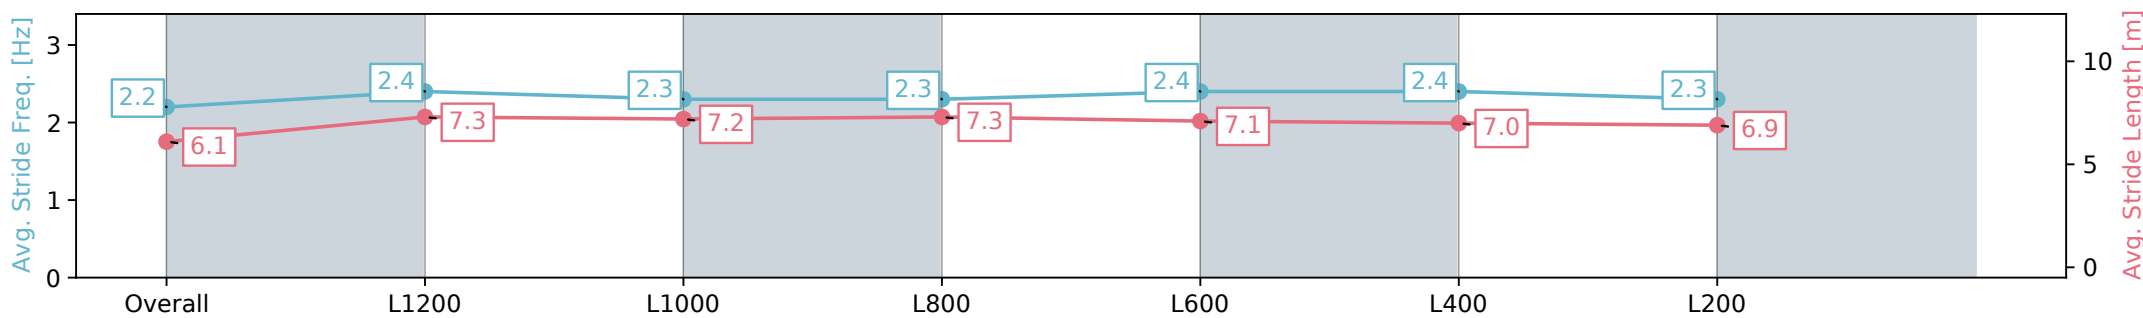

Section	Overall	L1200	L1000	L800	L600	L400	L200
Section Times	1:26.46 [5] (0:14.81)	1:11.65 [4] (0:11.37)	1:00.28 [4] (0:11.71)	0:48.57 [3] (0:11.82)	0:36.75 [3] (0:11.86)	0:24.89 [2] (0:12.12)	0:12.77 [2] (0:12.77)
Average Speed [km/h]	48.6	63.2	61.4	61.1	61.8	60.0	56.4
Top Speed [km/h]	64.2	64.4	61.6	62.7	62.9	60.9	59.9
Avg. Dist. to Rail [m]	0.5	1.2	0.6	1.1	3.3	4.4	3.7
Avg. Stride Freq. [Hz]	2.2	2.4	2.3	2.3	2.4	2.4	2.3
Avg. Stride Length [m]	6.1	7.3	7.2	7.3	7.1	7.0	6.9