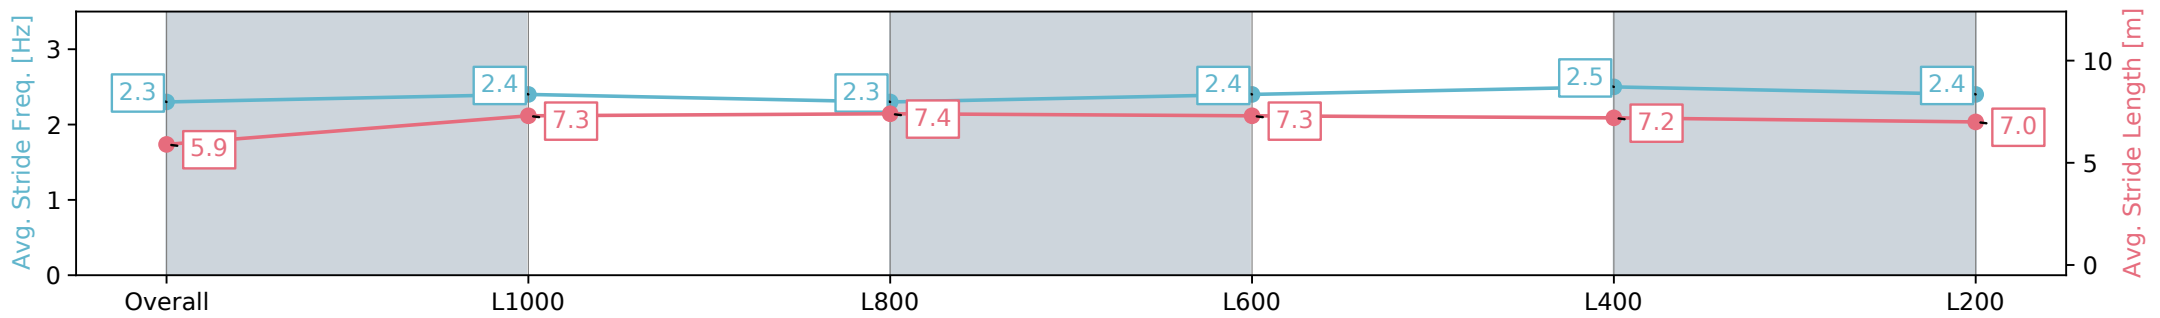

Morphettville Parks SA - Professional

Race 6: SkyCity Handicap - 1250m

07 September 2024 - 3:17PM

Track Rating: Soft 6, Weather: Overcast, Rail Position: +9m 1000m-W/Post, +6m Remainder, Sectional 612m

Section	Overall	L1000	L800	L600	L400	L200
Section Times	1:16.42 [8] (0:18.28)	0:58.13 [9] (0:11.44)	0:46.69 [9] (0:11.60)	0:35.09 [9] (0:11.62)	0:23.47 [9] (0:11.41)	0:12.06 [9] (0:12.06)
Average Speed [km/h]	49.3	63.9	62.5	63.0	63.4	59.6
Top Speed [km/h]	61.0	65.8	63.5	64.2	64.6	63.2
Avg. Dist. to Rail [m]	6.3	3.1	2.9	3.0	3.2	2.9
Avg. Stride Freq. [Hz]	2.3	2.4	2.3	2.4	2.5	2.4
Avg. Stride Length [m]	5.9	7.3	7.4	7.3	7.2	7.0