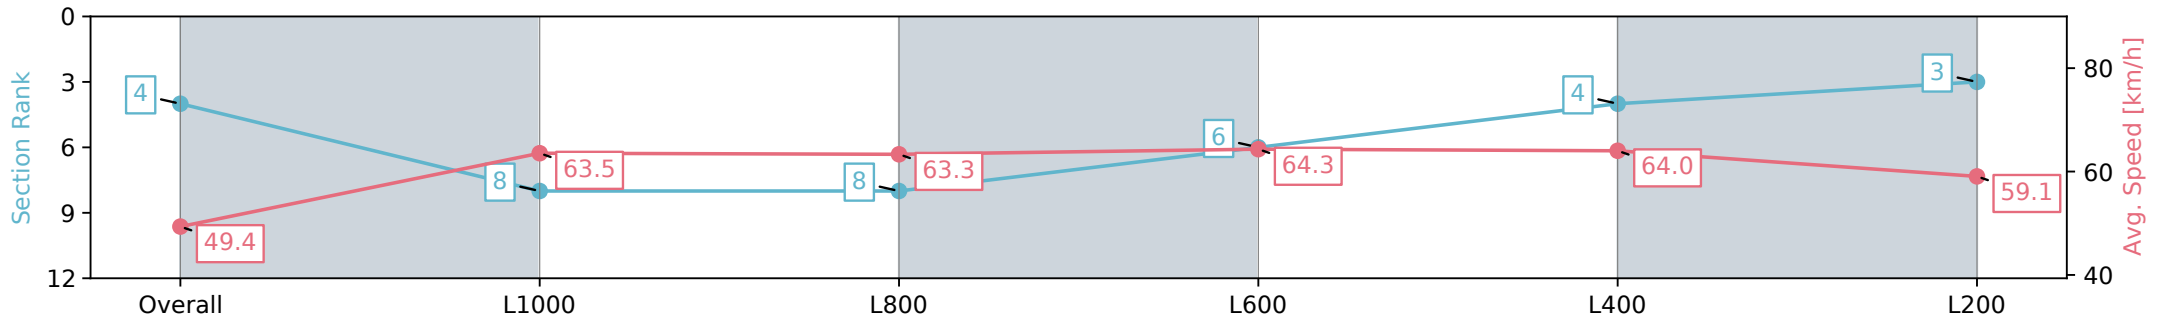

Morphettville Parks SA - Professional

Race 6: SkyCity Handicap - 1250m

07 September 2024 - 3:17PM

Track Rating: Soft 6, Weather: Overcast, Rail Position: +9m 1000m-W/Post, +6m Remainder, Sectional 612m

Section	Overall	L1000	L800	L600	L400	L200
Section Times	1:15.84 [4] (0:18.24)	0:57.60 [8] (0:11.37)	0:46.23 [8] (0:11.44)	0:34.79 [6] (0:11.33)	0:23.46 [4] (0:11.28)	0:12.18 [3] (0:12.18)
Average Speed [km/h]	49.4	63.5	63.3	64.3	64.0	59.1
Top Speed [km/h]	61.5	64.5	65.4	65.7	65.8	63.5
Avg. Dist. to Rail [m]	3.3	0.9	1.8	2.3	2.3	3.4
Avg. Stride Freq. [Hz]	2.2	2.4	2.3	2.4	2.5	2.4
Avg. Stride Length [m]	6.3	7.4	7.3	7.3	7.2	7.0