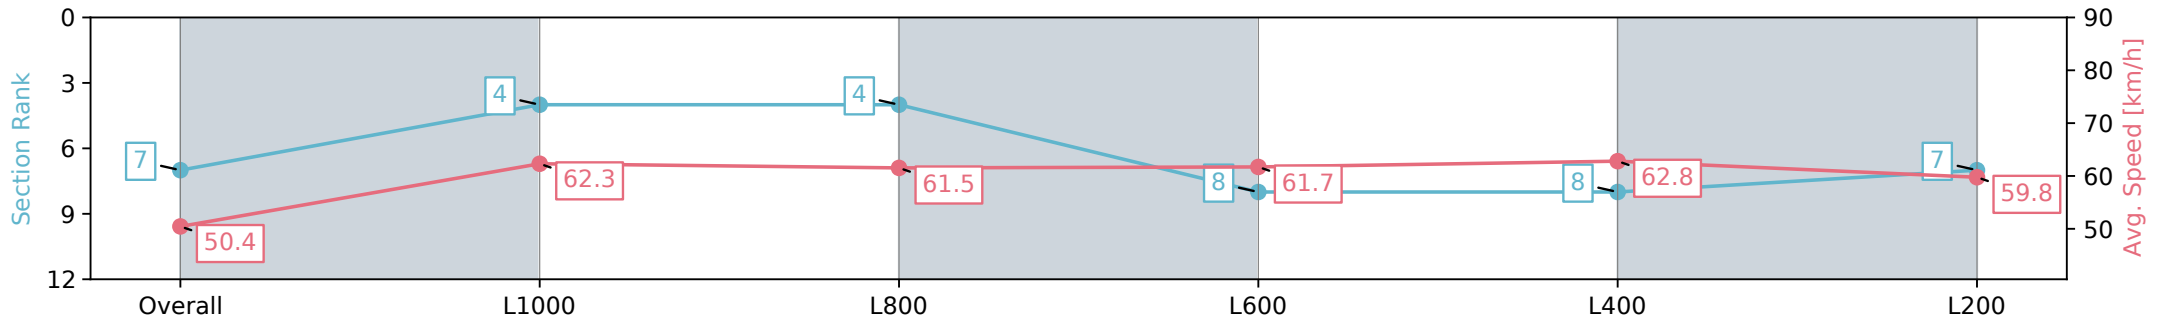

Morphettville Parks SA - Professional

Race 6: SkyCity Handicap - 1250m

07 September 2024 - 3:17PM

Track Rating: Soft 6, Weather: Overcast, Rail Position: +9m 1000m-W/Post, +6m Remainder, Sectional 612m

Section	Overall	L1000	L800	L600	L400	L200
Section Times	1:16.33 [7] (0:17.83)	0:58.50 [4] (0:11.56)	0:46.93 [4] (0:11.71)	0:35.22 [8] (0:11.69)	0:23.53 [8] (0:11.48)	0:12.05 [7] (0:12.05)
Average Speed [km/h]	50.4	62.3	61.5	61.7	62.8	59.8
Top Speed [km/h]	62.4	63.1	61.8	62.5	63.6	62.3
Avg. Dist. to Rail [m]	1.1	0.6	0.3	0.4	1.4	1.2
Avg. Stride Freq. [Hz]	2.1	2.2	2.2	2.2	2.3	2.2
Avg. Stride Length [m]	6.5	7.9	7.7	7.6	7.6	7.5