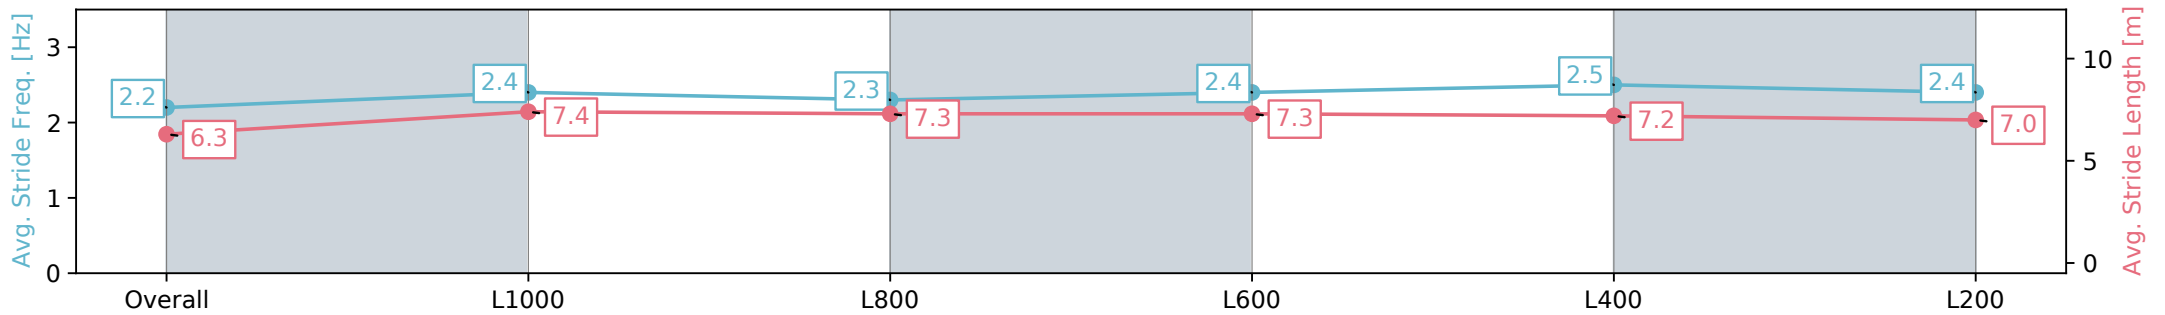

Morphettville Parks SA - Professional

Race 6: SkyCity Handicap - 1250m

07 September 2024 - 3:17PM

Track Rating: Soft 6, Weather: Overcast, Rail Position: +9m 1000m-W/Post, +6m Remainder, Sectional 612m

Section	Overall	L1000	L800	L600	L400	L200
Section Times	1:15.84 [4] (0:18.24)	0:57.60 [8] (0:11.37)	0:46.23 [8] (0:11.44)	0:34.79 [6] (0:11.33)	0:23.46 [4] (0:11.28)	0:12.18 [3] (0:12.18)
Average Speed [km/h]	49.4	63.5	63.3	64.3	64.0	59.1
Top Speed [km/h]	61.5	64.5	65.4	65.7	65.8	63.5
Avg. Dist. to Rail [m]	3.3	0.9	1.8	2.3	2.3	3.4
Avg. Stride Freq. [Hz]	2.2	2.4	2.3	2.4	2.5	2.4
Avg. Stride Length [m]	6.3	7.4	7.3	7.3	7.2	7.0