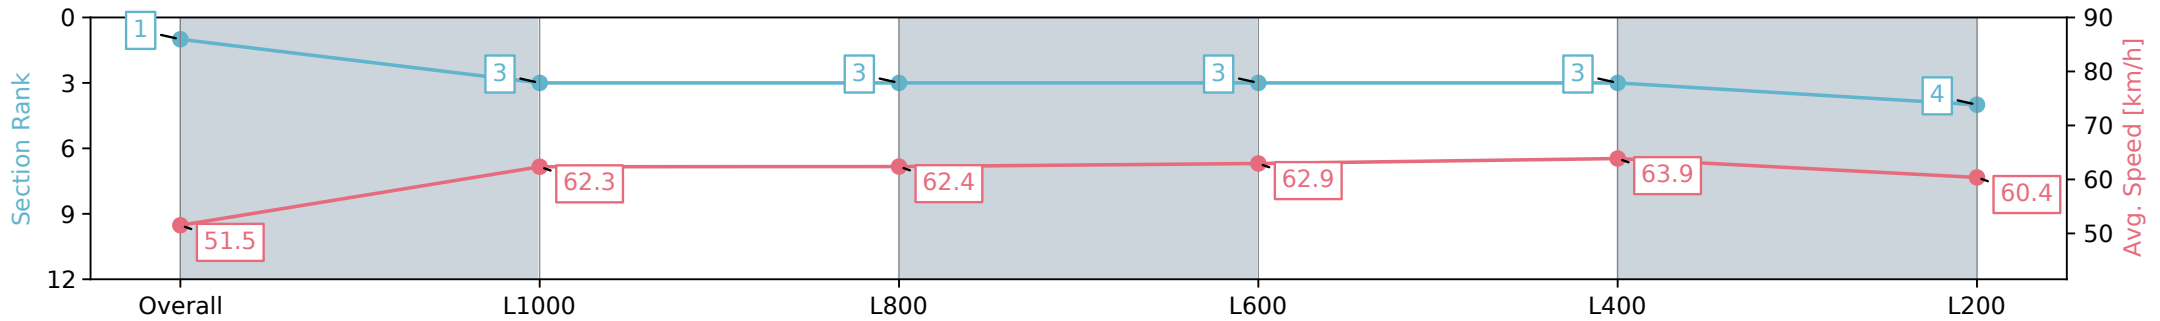

07 September 2024 - 3:17PM

Track Rating: Soft 6, Weather: Overcast, Rail Position: +9m 1000m-W/Post, +6m Remainder, Sectional 612m

Section	Overall	L1000	L800	L600	L400	L200
Section Times	1:15.59 [1] (0:17.50)	0:58.09 [3] (0:11.65)	0:46.44 [3] (0:11.61)	0:34.83 [3] (0:11.54)	0:23.29 [3] (0:11.38)	0:11.91 [4] (0:11.91)
Average Speed [km/h]	51.5	62.3	62.4	62.9	63.9	60.4
Top Speed [km/h]	62.8	63.5	63.2	63.6	65.1	64.0
Avg. Dist. to Rail [m]	2.6	2.3	2.3	2.0	4.4	5.4
Avg. Stride Freq. [Hz]	2.3	2.3	2.3	2.4	2.4	2.3
Avg. Stride Length [m]	6.2	7.4	7.5	7.4	7.3	7.4