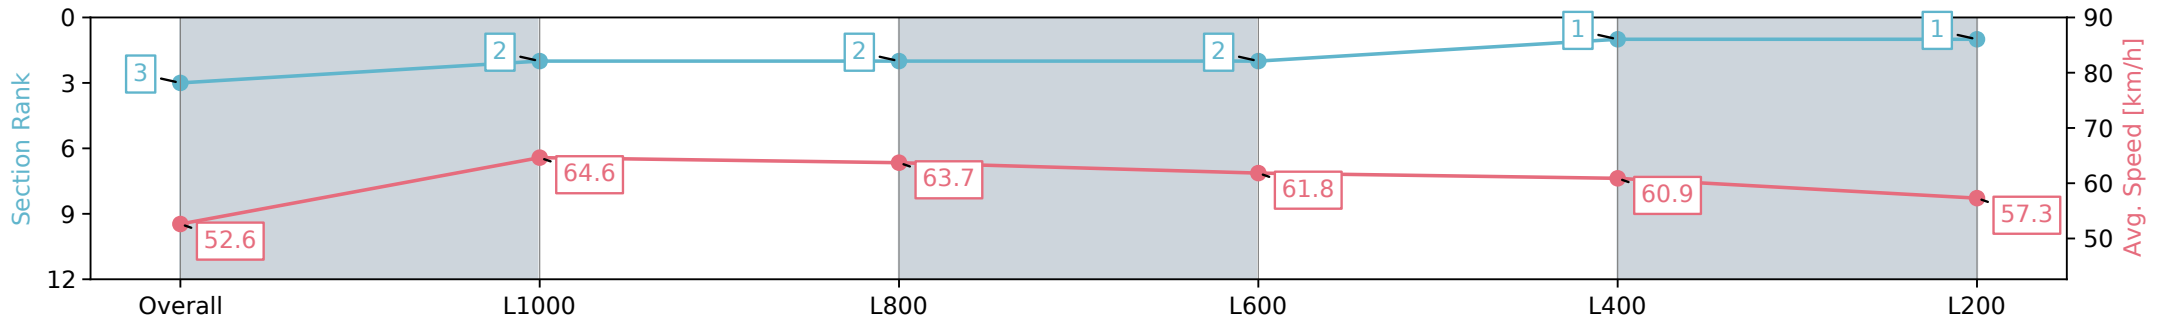

Morphettville Parks SA - Professional

Race 6: SkyCity Handicap - 1250m

07 September 2024 - 3:17PM

Track Rating: Soft 6, Weather: Overcast, Rail Position: +9m 1000m-W/Post, +6m Remainder, Sectional 612m

Section	Overall	L1000	L800	L600	L400	L200
Section Times	1:15.82 [3] (0:17.12)	0:58.70 [2] (0:11.17)	0:47.53 [2] (0:11.35)	0:36.18 [2] (0:11.73)	0:24.45 [1] (0:11.90)	0:12.55 [1] (0:12.55)
Average Speed [km/h]	52.6	64.6	63.7	61.8	60.9	57.3
Top Speed [km/h]	64.7	65.8	64.3	62.8	61.8	60.0
Avg. Dist. to Rail [m]	3.6	1.0	1.3	1.5	3.3	2.2
Avg. Stride Freq. [Hz]	2.3	2.3	2.3	2.4	2.4	2.3
Avg. Stride Length [m]	6.4	7.7	7.6	7.3	7.1	7.0