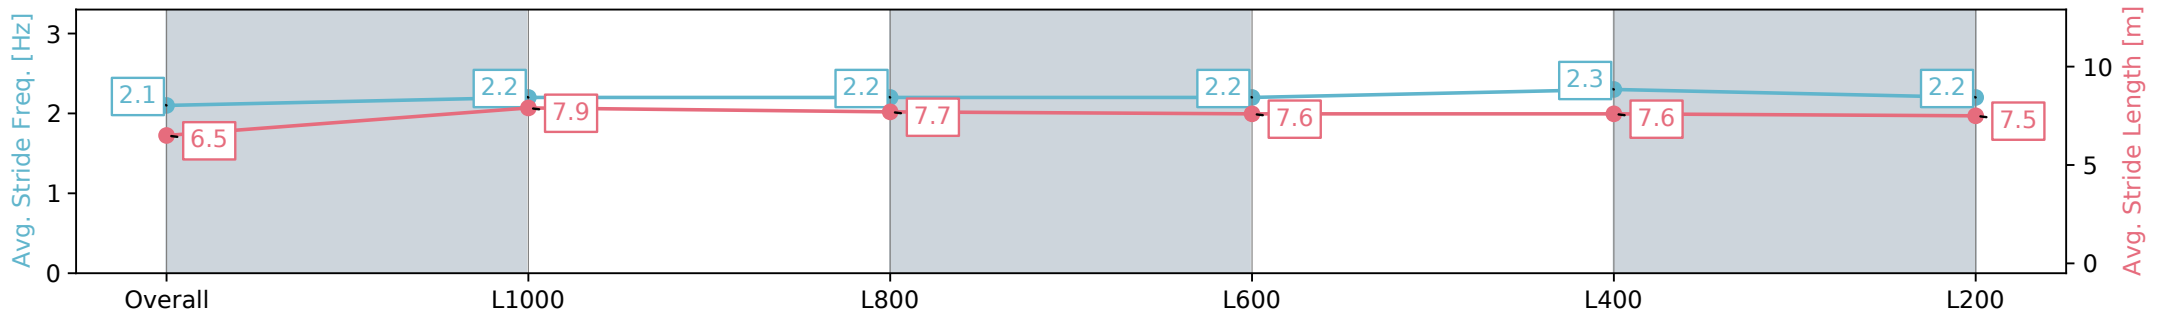

Morphettville Parks SA - Professional

Race 6: SkyCity Handicap - 1250m

07 September 2024 - 3:17PM

Track Rating: Soft 6, Weather: Overcast, Rail Position: +9m 1000m-W/Post, +6m Remainder, Sectional 612m

Section	Overall	L1000	L800	L600	L400	L200
Section Times	1:16.33 [7] (0:17.83)	0:58.50 [4] (0:11.56)	0:46.93 [4] (0:11.71)	0:35.22 [8] (0:11.69)	0:23.53 [8] (0:11.48)	0:12.05 [7] (0:12.05)
Average Speed [km/h]	50.4	62.3	61.5	61.7	62.8	59.8
Top Speed [km/h]	62.4	63.1	61.8	62.5	63.6	62.3
Avg. Dist. to Rail [m]	1.1	0.6	0.3	0.4	1.4	1.2
Avg. Stride Freq. [Hz]	2.1	2.2	2.2	2.2	2.3	2.2
Avg. Stride Length [m]	6.5	7.9	7.7	7.6	7.6	7.5

Morphettville Parks SA - Professional

Race 6: SkyCity Handicap - 1250m

07 September 2024 - 3:17PM

Track Rating: Soft 6, Weather: Overcast, Rail Position: +9m 1000m-W/Post, +6m Remainder, Sectional 612m

Section	Overall	L1000	L800	L600	L400	L200
Section Times	1:16.42 [8] (0:18.28)	0:58.13 [9] (0:11.44)	0:46.69 [9] (0:11.60)	0:35.09 [9] (0:11.62)	0:23.47 [9] (0:11.41)	0:12.06 [9] (0:12.06)
Average Speed [km/h]	49.3	63.9	62.5	63.0	63.4	59.6
Top Speed [km/h]	61.0	65.8	63.5	64.2	64.6	63.2
Avg. Dist. to Rail [m]	6.3	3.1	2.9	3.0	3.2	2.9
Avg. Stride Freq. [Hz]	2.3	2.4	2.3	2.4	2.5	2.4
Avg. Stride Length [m]	5.9	7.3	7.4	7.3	7.2	7.0