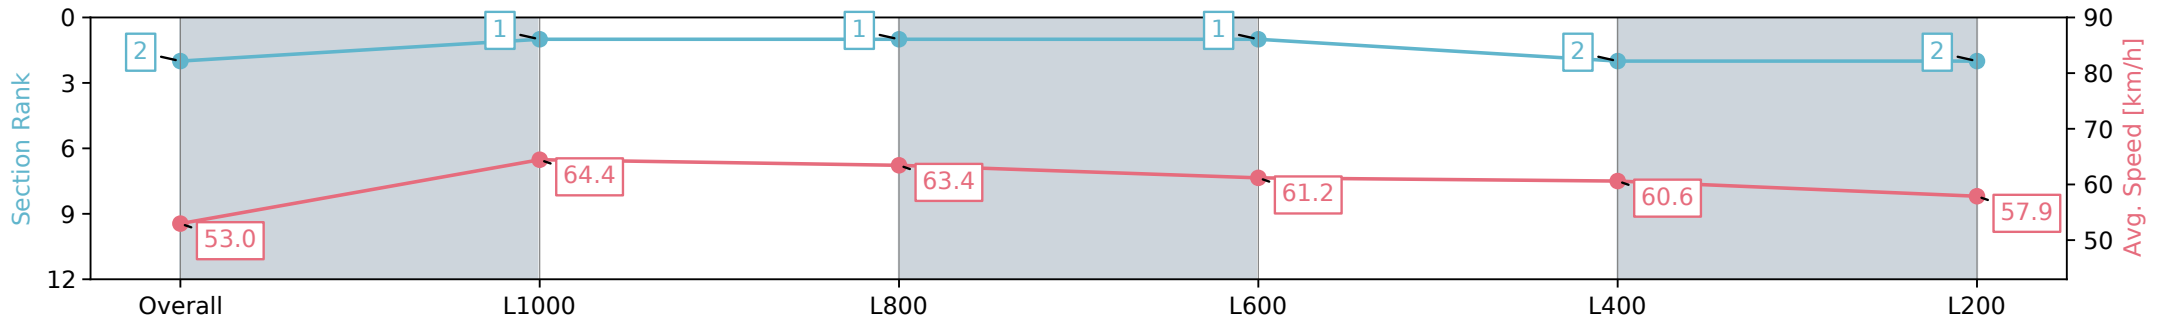

Morphettville Parks SA - Professional

Race 6: SkyCity Handicap - 1250m

07 September 2024 - 3:17PM

Track Rating: Soft 6, Weather: Overcast, Rail Position: +9m 1000m-W/Post, +6m Remainder, Sectional 612m

Section	Overall	L1000	L800	L600	L400	L200
Section Times	1:15.72 [2] (0:16.99)	0:58.73 [1] (0:11.17)	0:47.56 [1] (0:11.38)	0:36.18 [1] (0:11.83)	0:24.35 [2] (0:11.90)	0:12.45 [2] (0:12.45)
Average Speed [km/h]	53.0	64.4	63.4	61.2	60.6	57.9
Top Speed [km/h]	65.6	65.6	64.5	62.5	62.0	60.4
Avg. Dist. to Rail [m]	2.9	0.6	0.7	1.0	1.8	1.5
Avg. Stride Freq. [Hz]	2.3	2.4	2.4	2.4	2.4	2.4
Avg. Stride Length [m]	6.2	7.3	7.3	7.1	7.0	6.9