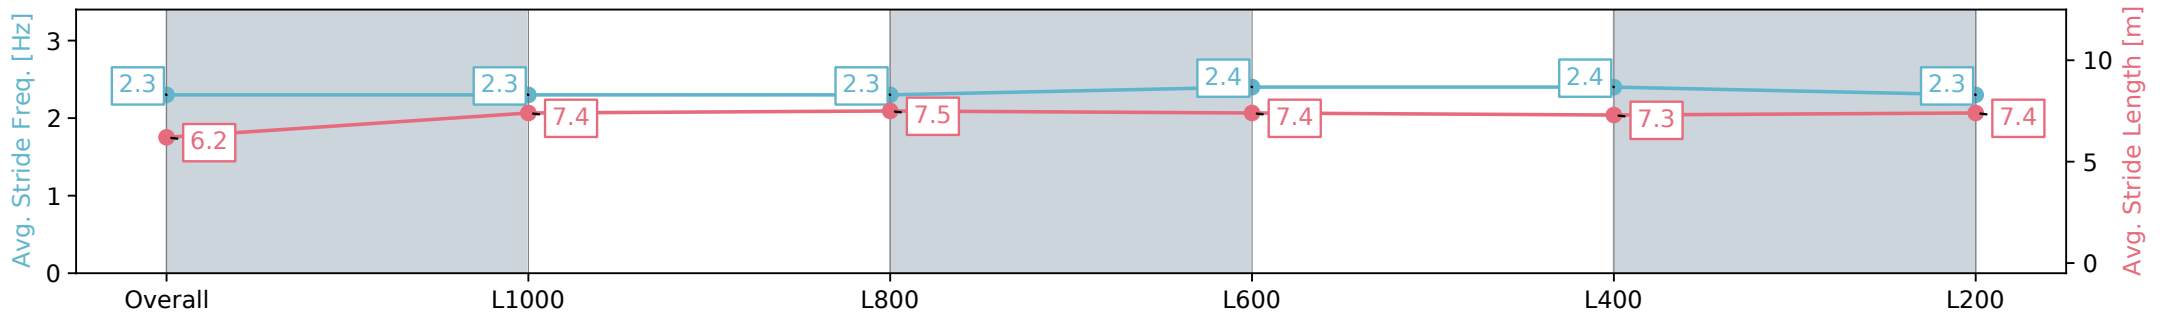

07 September 2024 - 3:17PM

Track Rating: Soft 6, Weather: Overcast, Rail Position: +9m 1000m-W/Post, +6m Remainder, Sectional 612m

Section	Overall	L1000	L800	L600	L400	L200
Section Times	1:15.59 [1] (0:17.50)	0:58.09 [3] (0:11.65)	0:46.44 [3] (0:11.61)	0:34.83 [3] (0:11.54)	0:23.29 [3] (0:11.38)	0:11.91 [4] (0:11.91)
Average Speed [km/h]	51.5	62.3	62.4	62.9	63.9	60.4
Top Speed [km/h]	62.8	63.5	63.2	63.6	65.1	64.0
Avg. Dist. to Rail [m]	2.6	2.3	2.3	2.0	4.4	5.4
Avg. Stride Freq. [Hz]	2.3	2.3	2.3	2.4	2.4	2.3
Avg. Stride Length [m]	6.2	7.4	7.5	7.4	7.3	7.4