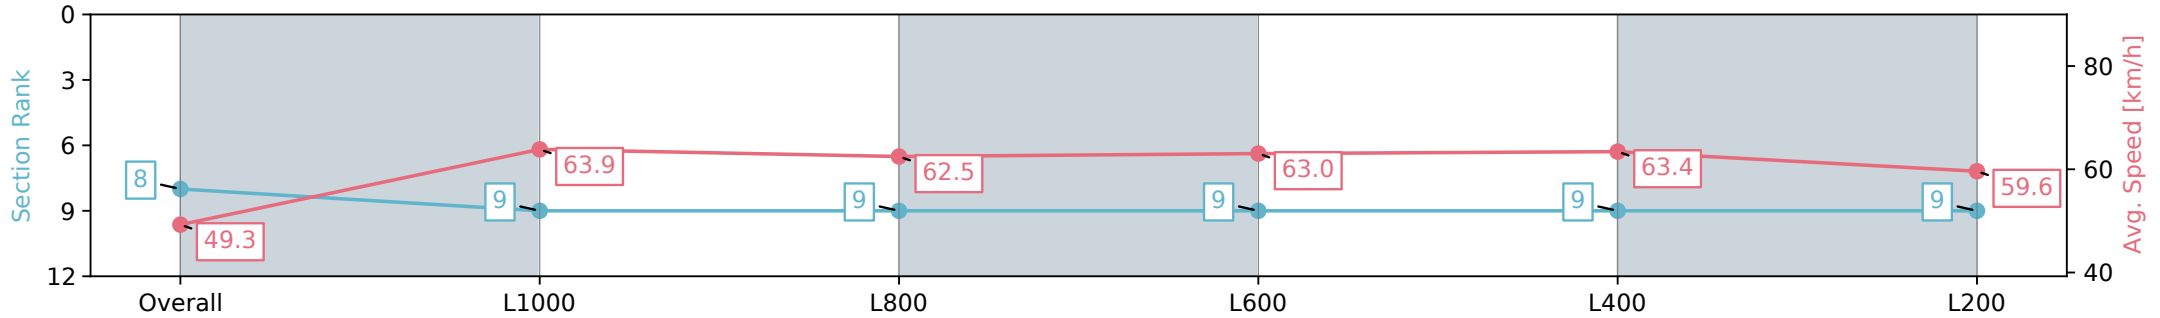

Morphettville Parks SA - Professional

Race 6: SkyCity Handicap - 1250m

07 September 2024 - 3:17PM

Track Rating: Soft 6, Weather: Overcast, Rail Position: +9m 1000m-W/Post, +6m Remainder, Sectional 612m

Section	Overall	L1000	L800	L600	L400	L200
Section Times	1:16.42 [8] (0:18.28)	0:58.13 [9] (0:11.44)	0:46.69 [9] (0:11.60)	0:35.09 [9] (0:11.62)	0:23.47 [9] (0:11.41)	0:12.06 [9] (0:12.06)
Average Speed [km/h]	49.3	63.9	62.5	63.0	63.4	59.6
Top Speed [km/h]	61.0	65.8	63.5	64.2	64.6	63.2
Avg. Dist. to Rail [m]	6.3	3.1	2.9	3.0	3.2	2.9
Avg. Stride Freq. [Hz]	2.3	2.4	2.3	2.4	2.5	2.4
Avg. Stride Length [m]	5.9	7.3	7.4	7.3	7.2	7.0