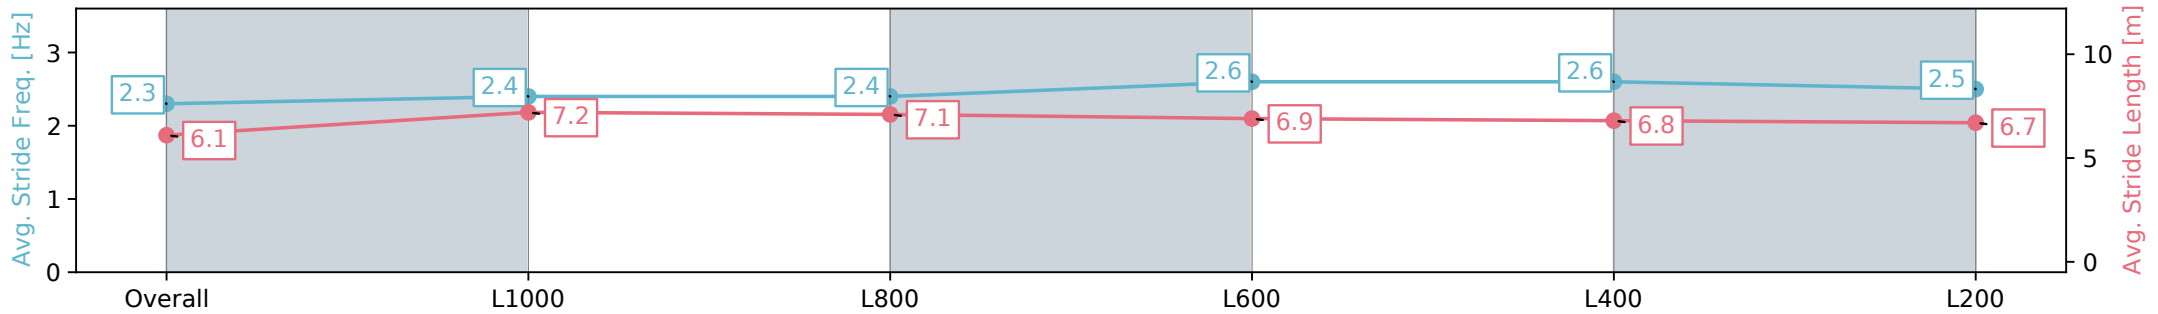

Morphettville Parks SA - Professional

Race 6: SkyCity Handicap - 1250m

07 September 2024 - 3:17PM

Track Rating: Soft 6, Weather: Overcast, Rail Position: +9m 1000m-  
W/Post, +6m Remainder, Sectional 612m

Section	Overall	L1000	L800	L600	L400	L200
Section Times	1:16.19 [5] (0:17.89)	0:58.30 [5] (0:11.53)	0:46.77 [5] (0:11.55)	0:35.22 [4] (0:11.56)	0:23.66 [5] (0:11.56)	0:12.10 [6] (0:12.10)
Average Speed [km/h]	50.3	63.0	62.7	63.1	62.8	59.4
Top Speed [km/h]	63.6	64.5	63.9	64.1	64.4	62.1
Avg. Dist. to Rail [m]	2.9	1.8	1.9	2.5	4.8	3.2
Avg. Stride Freq. [Hz]	2.3	2.4	2.4	2.6	2.6	2.5
Avg. Stride Length [m]	6.1	7.2	7.1	6.9	6.8	6.7