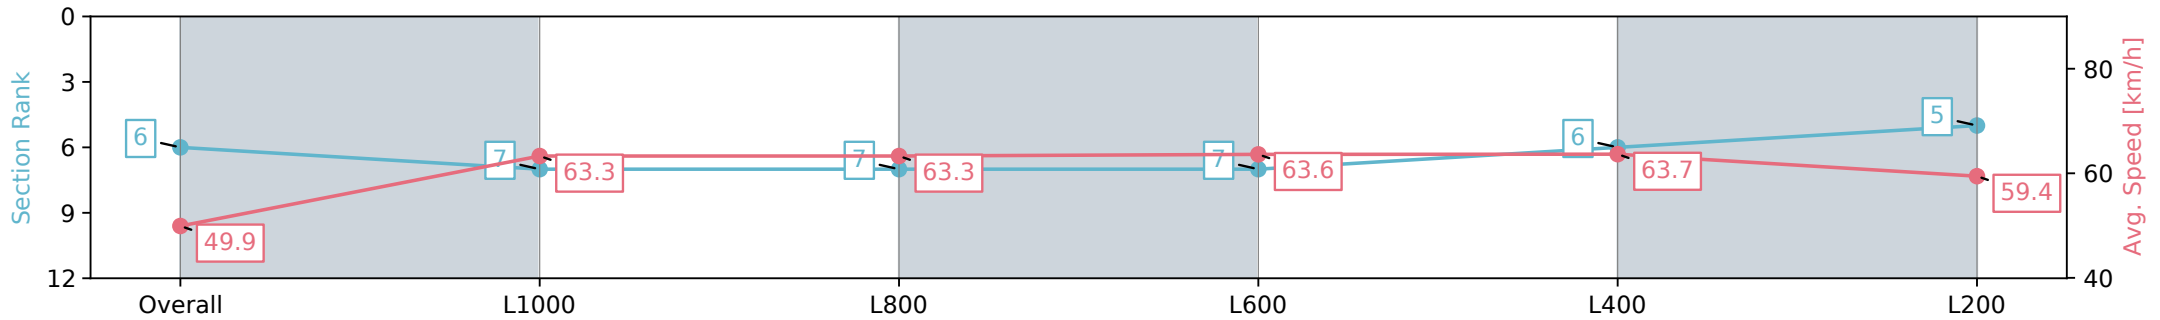

Morphettville Parks SA - Professional

Race 6: SkyCity Handicap - 1250m

07 September 2024 - 3:17PM

Track Rating: Soft 6, Weather: Overcast, Rail Position: +9m 1000m-W/Post, +6m Remainder, Sectional 612m

Section	Overall	L1000	L800	L600	L400	L200
Section Times	1:16.19 [6] (0:18.05)	0:58.14 [7] (0:11.54)	0:46.60 [7] (0:11.48)	0:35.12 [7] (0:11.53)	0:23.59 [6] (0:11.48)	0:12.11 [5] (0:12.11)
Average Speed [km/h]	49.9	63.3	63.3	63.6	63.7	59.4
Top Speed [km/h]	62.4	64.3	64.5	64.5	64.1	63.3
Avg. Dist. to Rail [m]	5.4	3.3	3.3	3.8	6.5	6.0
Avg. Stride Freq. [Hz]	2.2	2.3	2.3	2.4	2.4	2.3
Avg. Stride Length [m]	6.4	7.6	7.6	7.3	7.4	7.3