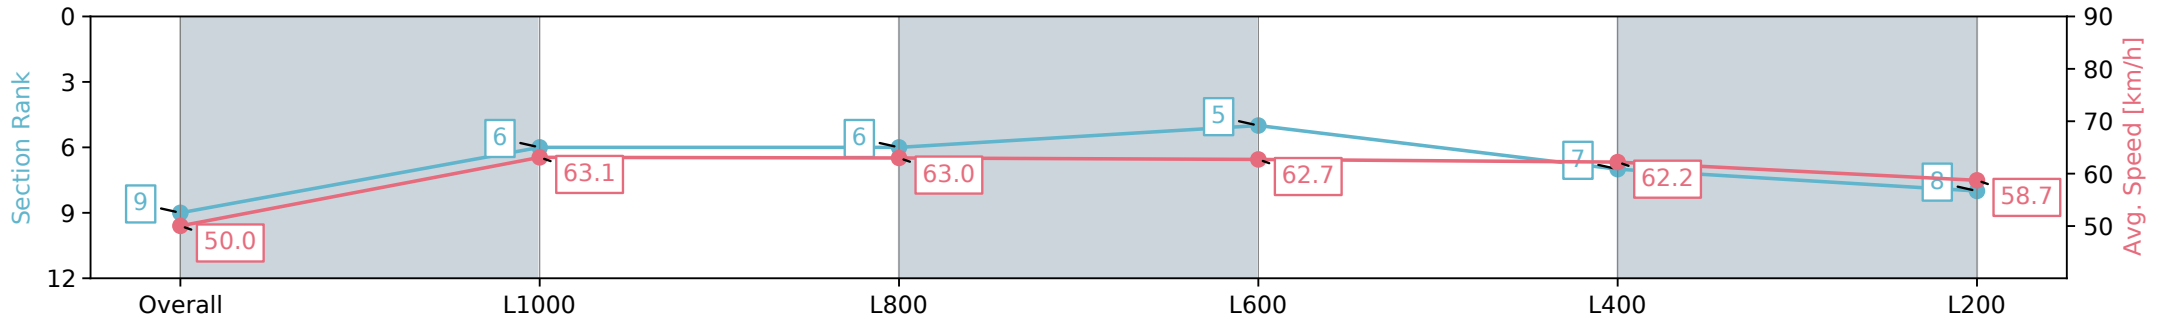

Horse/Jockey Name	EXALTED DAME/Alana Livesey
Finish Rank	9
Fastest Section Time (Section)	0:11.49 (L600)
Top Speed [km/h] (Section)	64.4 (Overall)
Race State	Finished

Morphettville Parks SA - Professional

Race 6: SkyCity Handicap - 1250m

07 September 2024 - 3:17PM

Track Rating: Soft 6, Weather: Overcast, Rail Position: +9m 1000m-W/Post, +6m Remainder, Sectional 612m

Section	Overall	L1000	L800	L600	L400	L200
Section Times	1:16.62 [9] (0:17.97)	0:58.65 [6] (0:11.54)	0:47.11 [6] (0:11.49)	0:35.62 [5] (0:11.67)	0:23.95 [7] (0:11.69)	0:12.26 [8] (0:12.26)
Average Speed [km/h]	50.0	63.1	63.0	62.7	62.2	58.7
Top Speed [km/h]	62.3	64.4	63.5	63.5	63.0	61.6
Avg. Dist. to Rail [m]	2.6	2.3	2.4	3.0	5.3	7.4
Avg. Stride Freq. [Hz]	2.3	2.4	2.4	2.5	2.5	2.4
Avg. Stride Length [m]	5.9	7.2	7.1	6.9	6.8	6.8