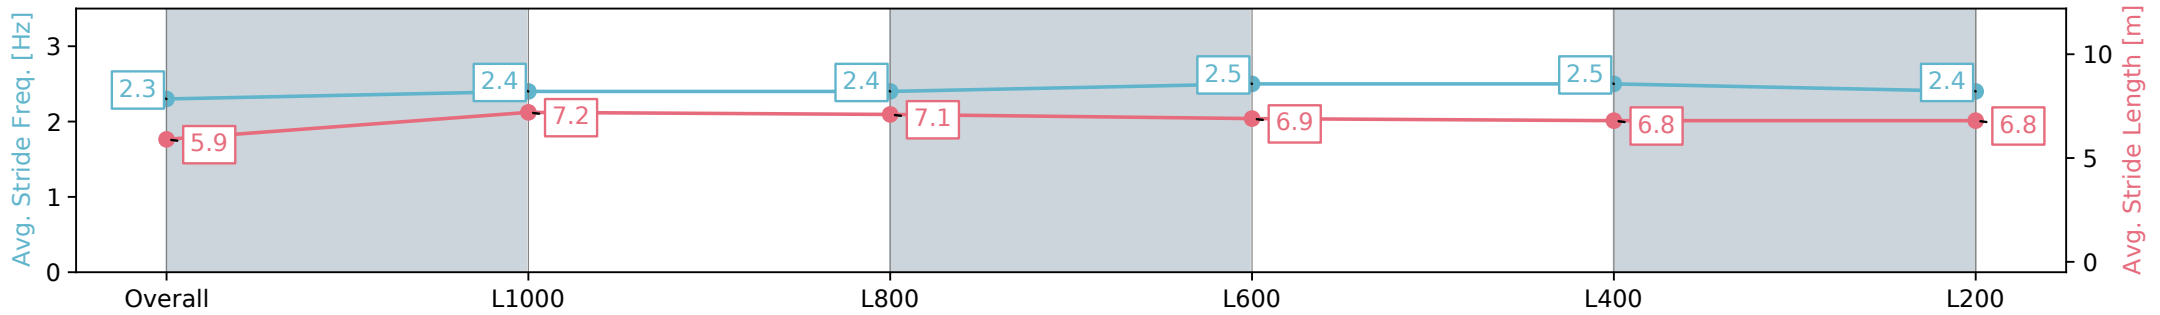

Horse/Jockey Name	EXALTED DAME/Alana Livesey
Finish Rank	9
Fastest Section Time (Section)	0:11.49 (L600)
Top Speed [km/h] (Section)	64.4 (Overall)
Race State	Finished

Morphettville Parks SA - Professional

Race 6: SkyCity Handicap - 1250m

07 September 2024 - 3:17PM

Track Rating: Soft 6, Weather: Overcast, Rail Position: +9m 1000m-W/Post, +6m Remainder, Sectional 612m

Section	Overall	L1000	L800	L600	L400	L200
Section Times	1:16.62 [9] (0:17.97)	0:58.65 [6] (0:11.54)	0:47.11 [6] (0:11.49)	0:35.62 [5] (0:11.67)	0:23.95 [7] (0:11.69)	0:12.26 [8] (0:12.26)
Average Speed [km/h]	50.0	63.1	63.0	62.7	62.2	58.7
Top Speed [km/h]	62.3	64.4	63.5	63.5	63.0	61.6
Avg. Dist. to Rail [m]	2.6	2.3	2.4	3.0	5.3	7.4
Avg. Stride Freq. [Hz]	2.3	2.4	2.4	2.5	2.5	2.4
Avg. Stride Length [m]	5.9	7.2	7.1	6.9	6.8	6.8