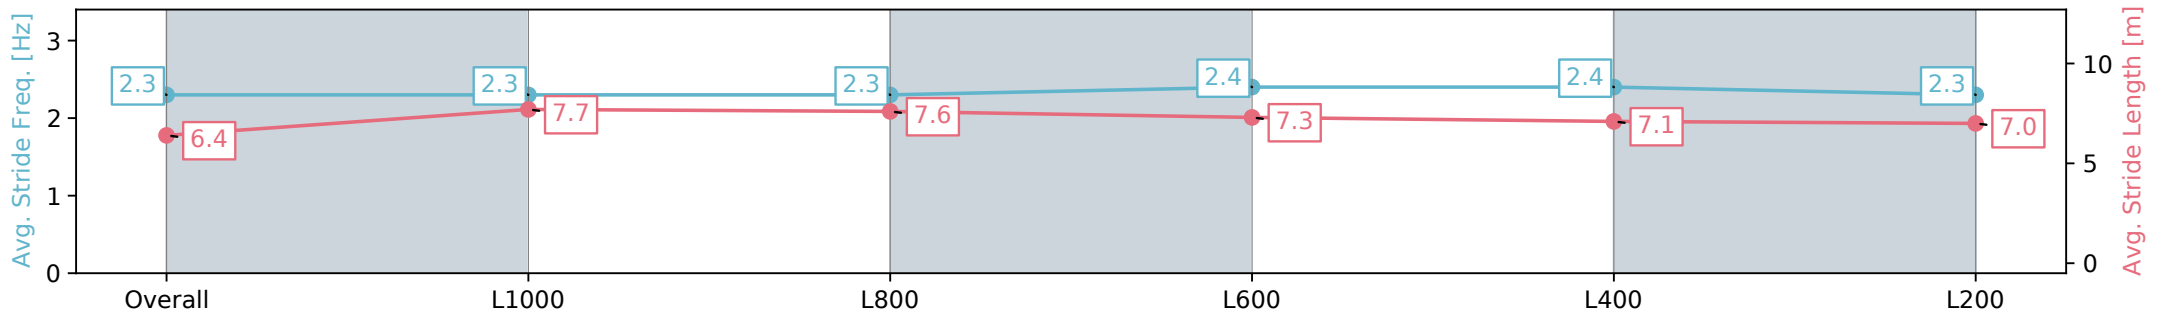

Morphettville Parks SA - Professional

Race 6: SkyCity Handicap - 1250m

07 September 2024 - 3:17PM

Track Rating: Soft 6, Weather: Overcast, Rail Position: +9m 1000m-W/Post, +6m Remainder, Sectional 612m

Section	Overall	L1000	L800	L600	L400	L200
Section Times	1:15.82 [3] (0:17.12)	0:58.70 [2] (0:11.17)	0:47.53 [2] (0:11.35)	0:36.18 [2] (0:11.73)	0:24.45 [1] (0:11.90)	0:12.55 [1] (0:12.55)
Average Speed [km/h]	52.6	64.6	63.7	61.8	60.9	57.3
Top Speed [km/h]	64.7	65.8	64.3	62.8	61.8	60.0
Avg. Dist. to Rail [m]	3.6	1.0	1.3	1.5	3.3	2.2
Avg. Stride Freq. [Hz]	2.3	2.3	2.3	2.4	2.4	2.3
Avg. Stride Length [m]	6.4	7.7	7.6	7.3	7.1	7.0