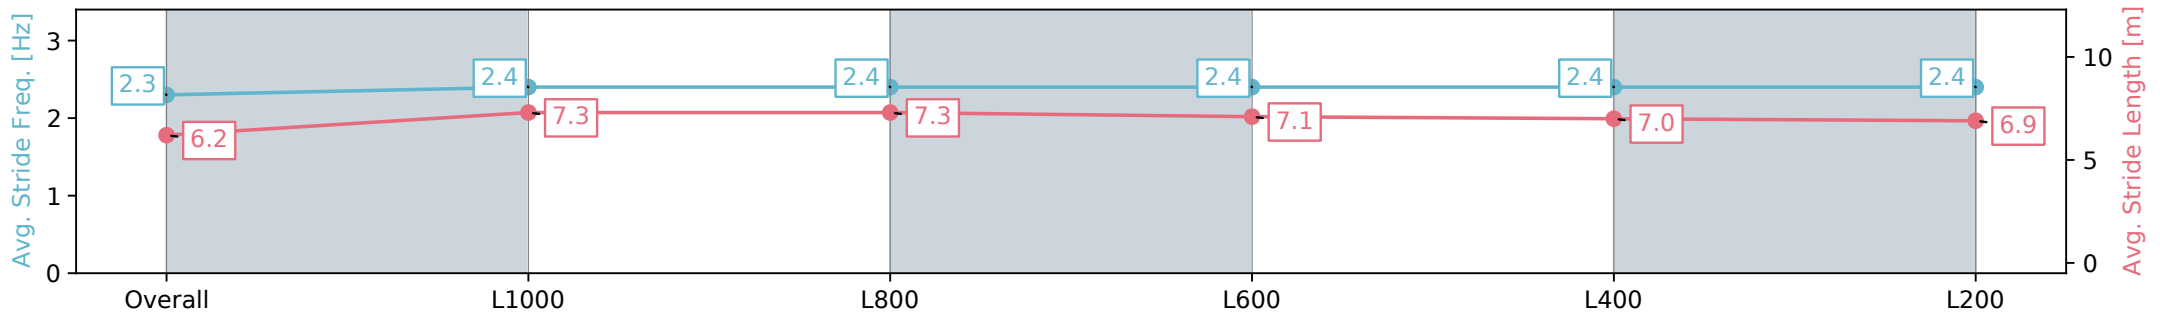

Morphettville Parks SA - Professional

Race 6: SkyCity Handicap - 1250m

07 September 2024 - 3:17PM

Track Rating: Soft 6, Weather: Overcast, Rail Position: +9m 1000m-W/Post, +6m Remainder, Sectional 612m

Section	Overall	L1000	L800	L600	L400	L200
Section Times	1:15.72 [2] (0:16.99)	0:58.73 [1] (0:11.17)	0:47.56 [1] (0:11.38)	0:36.18 [1] (0:11.83)	0:24.35 [2] (0:11.90)	0:12.45 [2] (0:12.45)
Average Speed [km/h]	53.0	64.4	63.4	61.2	60.6	57.9
Top Speed [km/h]	65.6	65.6	64.5	62.5	62.0	60.4
Avg. Dist. to Rail [m]	2.9	0.6	0.7	1.0	1.8	1.5
Avg. Stride Freq. [Hz]	2.3	2.4	2.4	2.4	2.4	2.4
Avg. Stride Length [m]	6.2	7.3	7.3	7.1	7.0	6.9