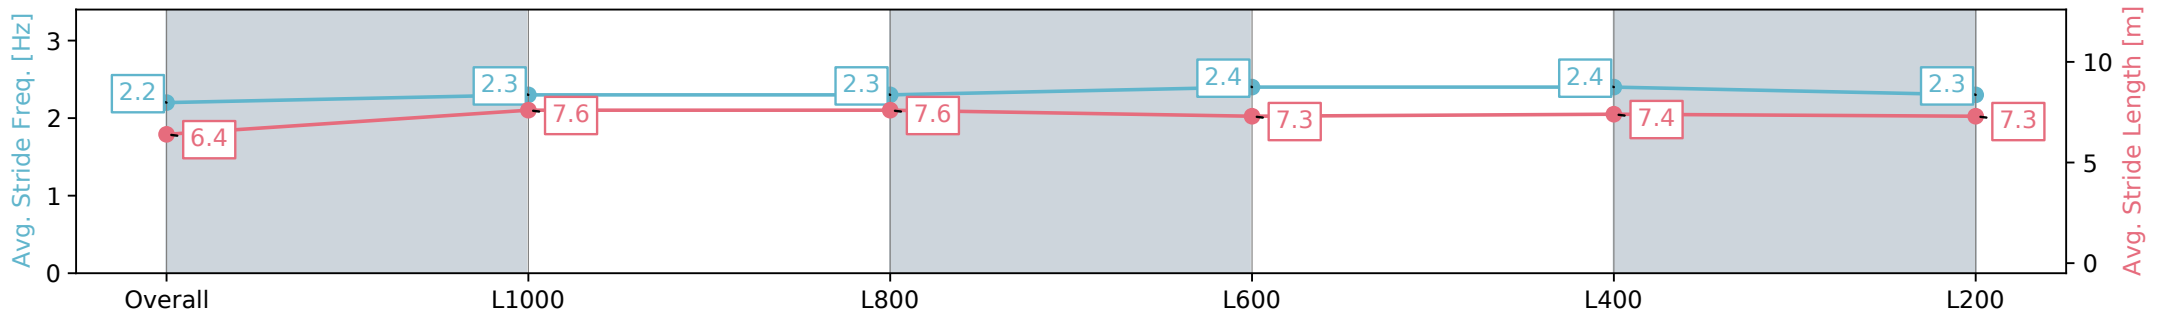

Morphettville Parks SA - Professional

Race 6: SkyCity Handicap - 1250m

07 September 2024 - 3:17PM

Track Rating: Soft 6, Weather: Overcast, Rail Position: +9m 1000m-W/Post, +6m Remainder, Sectional 612m

Section	Overall	L1000	L800	L600	L400	L200
Section Times	1:16.19 [6] (0:18.05)	0:58.14 [7] (0:11.54)	0:46.60 [7] (0:11.48)	0:35.12 [7] (0:11.53)	0:23.59 [6] (0:11.48)	0:12.11 [5] (0:12.11)
Average Speed [km/h]	49.9	63.3	63.3	63.6	63.7	59.4
Top Speed [km/h]	62.4	64.3	64.5	64.5	64.1	63.3
Avg. Dist. to Rail [m]	5.4	3.3	3.3	3.8	6.5	6.0
Avg. Stride Freq. [Hz]	2.2	2.3	2.3	2.4	2.4	2.3
Avg. Stride Length [m]	6.4	7.6	7.6	7.3	7.4	7.3

- [ ] Ranking at each section and finish
- :-:- No data available at this section
- NA No data available

Horse/Jockey Name	CULLEN SKINK/Ben Price
Finish Rank	7
Fastest Section Time (Section)	0:11.48 (L200)
Top Speed [km/h] (Section)	63.6 (L600)
Race State	Finished

Morphettville Parks SA - Professional

Race 6: SkyCity Handicap - 1250m

07 September 2024 - 3:17PM

Track Rating: Soft 6, Weather: Overcast, Rail Position: +9m 1000m-W/Post, +6m Remainder, Sectional 612m

Section	Overall	L1000	L800	L600	L400	L200
Section Times	1:16.33 [7] (0:17.83)	0:58.50 [4] (0:11.56)	0:46.93 [4] (0:11.71)	0:35.22 [8] (0:11.69)	0:23.53 [8] (0:11.48)	0:12.05 [7] (0:12.05)
Average Speed [km/h]	50.4	62.3	61.5	61.7	62.8	59.8
Top Speed [km/h]	62.4	63.1	61.8	62.5	63.6	62.3
Avg. Dist. to Rail [m]	1.1	0.6	0.3	0.4	1.4	1.2
Avg. Stride Freq. [Hz]	2.1	2.2	2.2	2.2	2.3	2.2
Avg. Stride Length [m]	6.5	7.9	7.7	7.6	7.6	7.5