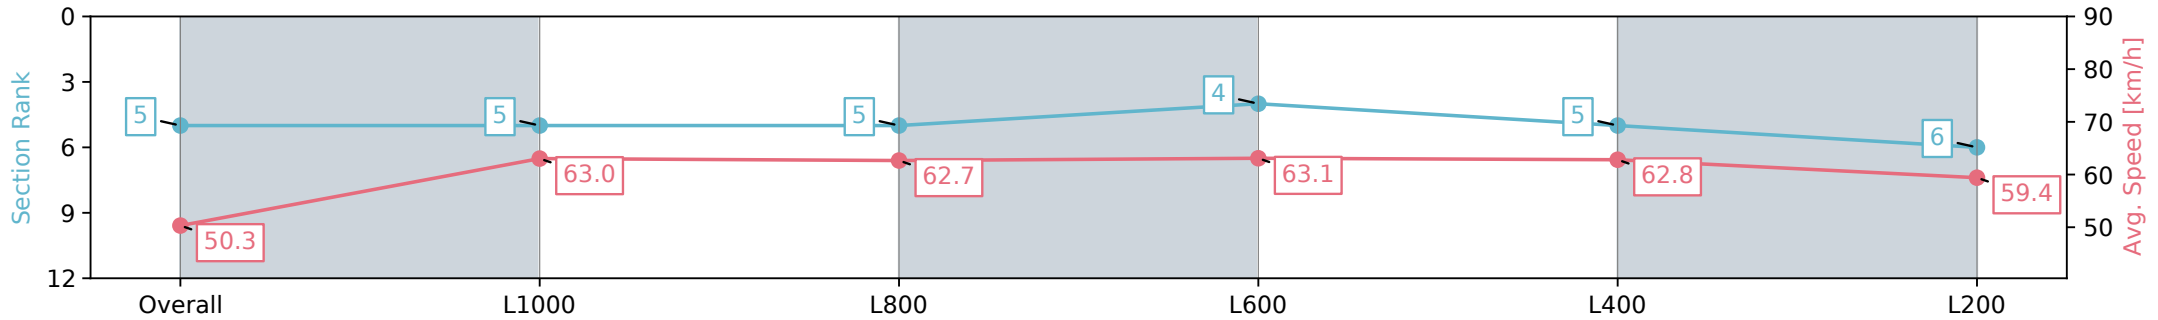

Morphettville Parks SA - Professional

Race 6: SkyCity Handicap - 1250m

07 September 2024 - 3:17PM

Track Rating: Soft 6, Weather: Overcast, Rail Position: +9m 1000m-  
W/Post, +6m Remainder, Sectional 612m

Section	Overall	L1000	L800	L600	L400	L200
Section Times	1:16.19 [5] (0:17.89)	0:58.30 [5] (0:11.53)	0:46.77 [5] (0:11.55)	0:35.22 [4] (0:11.56)	0:23.66 [5] (0:11.56)	0:12.10 [6] (0:12.10)
Average Speed [km/h]	50.3	63.0	62.7	63.1	62.8	59.4
Top Speed [km/h]	63.6	64.5	63.9	64.1	64.4	62.1
Avg. Dist. to Rail [m]	2.9	1.8	1.9	2.5	4.8	3.2
Avg. Stride Freq. [Hz]	2.3	2.4	2.4	2.6	2.6	2.5
Avg. Stride Length [m]	6.1	7.2	7.1	6.9	6.8	6.7