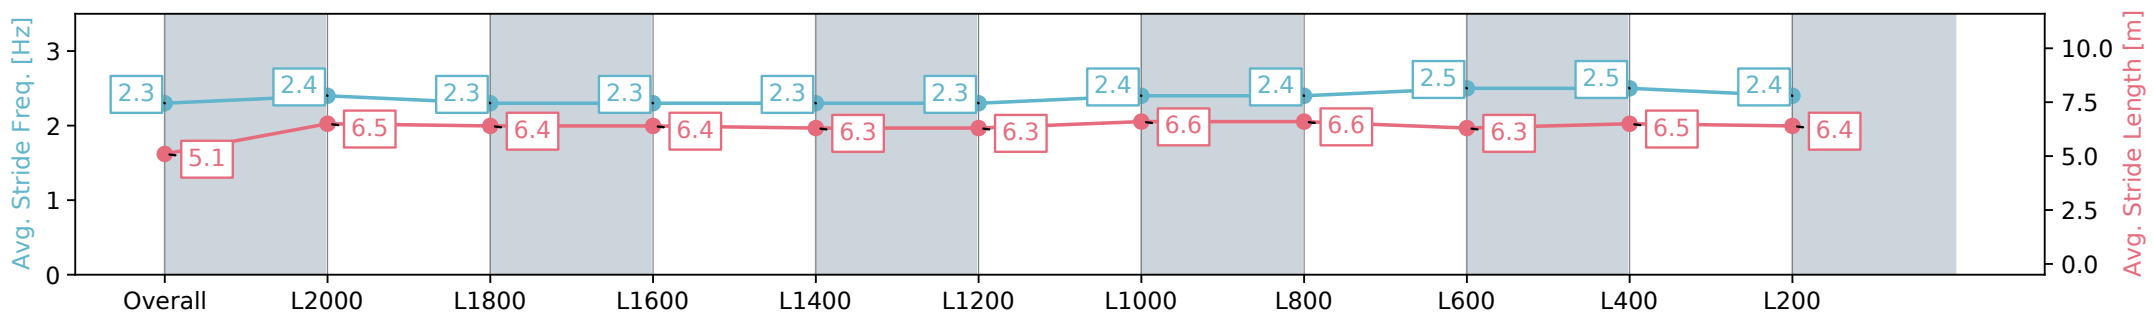

Morphettville Parks SA - Professional

Race 4: Sportsbet Set A Deposit Limit Handicap - 2250m

07 September 2024 - 2:07PM

Track Rating: Soft 6, Weather: Overcast, Rail Position: +9m 1000m-W/Post, +6m Remainder, Sectional 612m

Section	Overall	L2000	L1800	L1600	L1400	L1200	L1000	L800	L600	L400	L200
Section Times	2:28.20 [5] (0:20.83)	2:07.37 [6] (0:12.55)	1:54.82 [6] (0:12.91)	1:41.91 [6] (0:13.23)	1:28.68 [6] (0:13.49)	1:15.19 [6] (0:13.54)	1:01.65 [6] (0:12.44)	0:49.21 [6] (0:11.94)	0:37.27 [6] (0:12.31)	0:24.96 [6] (0:12.35)	0:12.61 [6] (0:12.61)
Average Speed [km/h]	43.3	57.4	55.8	54.5	53.4	53.6	58.1	60.4	59.3	58.5	56.9
Top Speed [km/h]	60.1	58.2	57.9	55.6	54.1	55.7	61.4	61.6	60.0	59.9	57.7
Avg. Dist. to Rail [m]	7.4	0.5	0.1	0.3	0.3	1.5	2.6	2.0	2.0	4.6	6.9
Avg. Stride Freq. [Hz]	2.3	2.4	2.3	2.3	2.3	2.3	2.4	2.4	2.5	2.5	2.4
Avg. Stride Length [m]	5.1	6.5	6.4	6.4	6.3	6.3	6.6	6.6	6.3	6.5	6.4