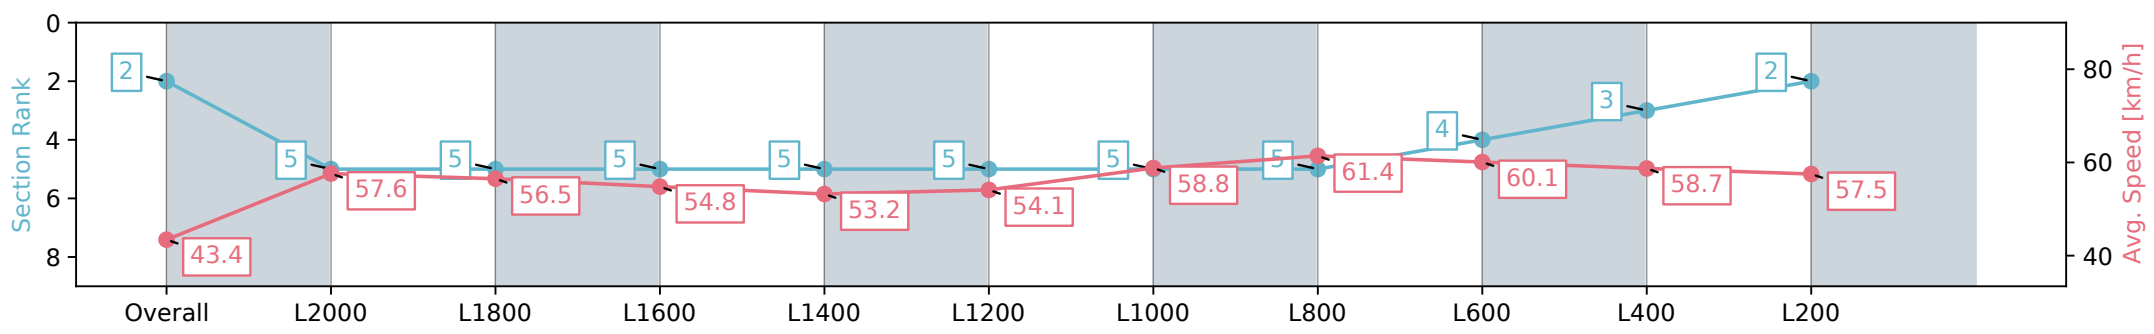

Section	Overall	L2000	L1800	L1600	L1400	L1200	L1000	L800	L600	L400	L200
Section Times	2:27.49 [2] (0:20.83)	2:06.66 [5] (0:12.52)	1:54.14 [5] (0:12.73)	1:41.41 [5] (0:13.16)	1:28.25 [5] (0:13.54)	1:14.71 [5] (0:13.51)	1:01.20 [5] (0:12.25)	0:48.95 [5] (0:11.84)	0:37.11 [4] (0:12.30)	0:24.81 [3] (0:12.34)	0:12.47 [2] (0:12.47)
Average Speed [km/h]	43.4	57.6	56.5	54.8	53.2	54.1	58.8	61.4	60.1	58.7	57.5
Top Speed [km/h]	57.8	58.2	58.2	55.4	54.2	56.7	61.4	62.0	61.1	59.3	58.4
Avg. Dist. to Rail [m]	7.5	0.6	0.2	1.4	1.2	2.4	3.7	3.8	4.4	4.3	5.5
Avg. Stride Freq. [Hz]	2.2	2.2	2.1	2.1	2.0	2.0	2.1	2.3	2.3	2.2	2.2
Avg. Stride Length [m]	5.5	7.4	7.4	7.3	6.9	7.0	7.3	7.6	7.4	7.4	7.3