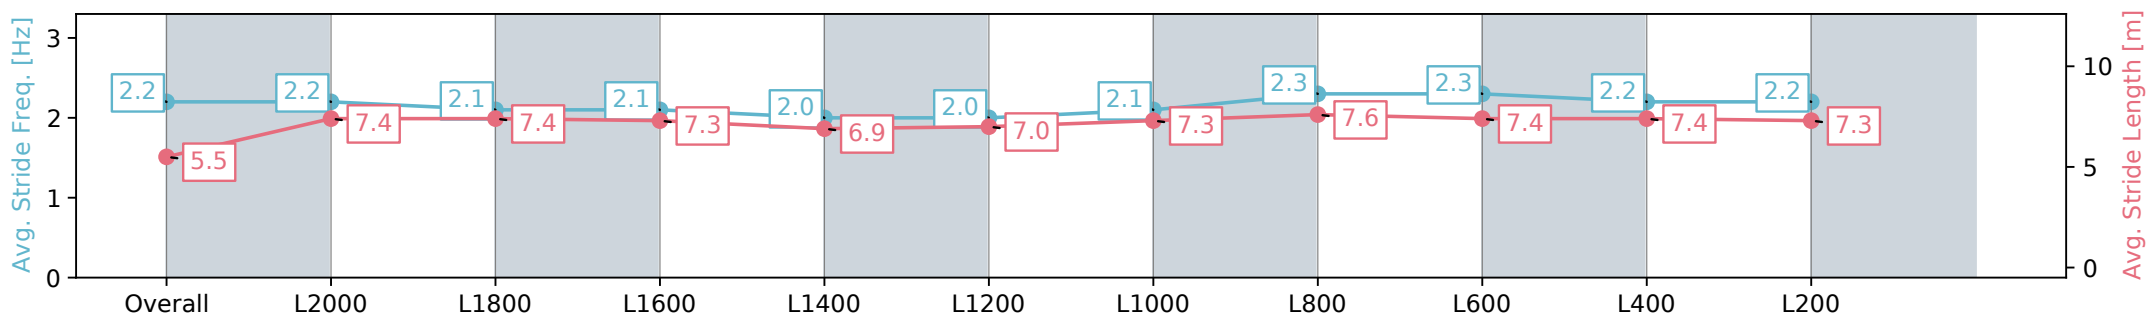

Section	Overall	L2000	L1800	L1600	L1400	L1200	L1000	L800	L600	L400	L200
Section Times	2:27.49 [2] (0:20.83)	2:06.66 [5] (0:12.52)	1:54.14 [5] (0:12.73)	1:41.41 [5] (0:13.16)	1:28.25 [5] (0:13.54)	1:14.71 [5] (0:13.51)	1:01.20 [5] (0:12.25)	0:48.95 [5] (0:11.84)	0:37.11 [4] (0:12.30)	0:24.81 [3] (0:12.34)	0:12.47 [2] (0:12.47)
Average Speed [km/h]	43.4	57.6	56.5	54.8	53.2	54.1	58.8	61.4	60.1	58.7	57.5
Top Speed [km/h]	57.8	58.2	58.2	55.4	54.2	56.7	61.4	62.0	61.1	59.3	58.4
Avg. Dist. to Rail [m]	7.5	0.6	0.2	1.4	1.2	2.4	3.7	3.8	4.4	4.3	5.5
Avg. Stride Freq. [Hz]	2.2	2.2	2.1	2.1	2.0	2.0	2.1	2.3	2.3	2.2	2.2
Avg. Stride Length [m]	5.5	7.4	7.4	7.3	6.9	7.0	7.3	7.6	7.4	7.4	7.3