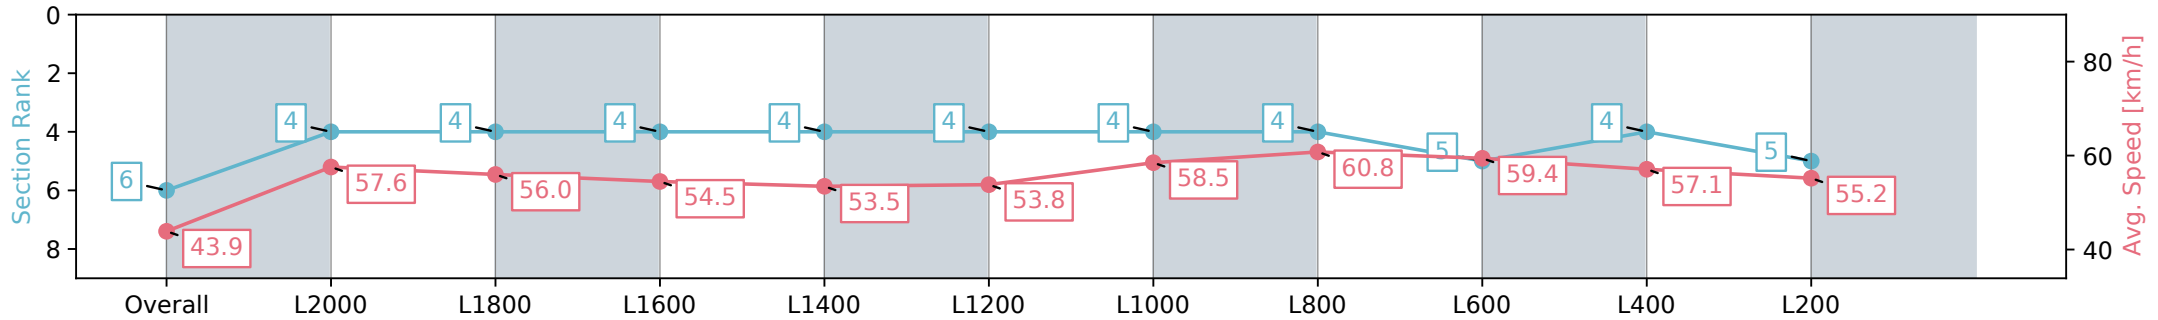

Morphettville Parks SA - Professional

Race 4: Sportsbet Set A Deposit Limit Handicap - 2250m

07 September 2024 - 2:07PM

Track Rating: Soft 6, Weather: Overcast, Rail Position: +9m 1000m-
W/Post, +6m Remainder, Sectional 612m

Section	Overall	L2000	L1800	L1600	L1400	L1200	L1000	L800	L600	L400	L200
Section Times	2:28.39 [6] (0:20.56)	2:07.83 [4] (0:12.55)	1:55.28 [4] (0:12.88)	1:42.40 [4] (0:13.21)	1:29.19 [4] (0:13.47)	1:15.72 [4] (0:13.51)	1:02.21 [4] (0:12.35)	0:49.86 [4] (0:11.94)	0:37.92 [5] (0:12.24)	0:25.68 [4] (0:12.68)	0:13.00 [5] (0:13.00)
Average Speed [km/h]	43.9	57.6	56.0	54.5	53.5	53.8	58.5	60.8	59.4	57.1	55.2
Top Speed [km/h]	58.8	57.9	57.3	55.2	54.2	55.9	61.4	61.5	61.1	57.9	56.6
Avg. Dist. to Rail [m]	6.8	0.7	0.3	0.7	0.4	1.8	3.0	2.9	1.9	3.4	4.9
Avg. Stride Freq. [Hz]	2.3	2.4	2.3	2.3	2.3	2.3	2.4	2.4	2.5	2.4	2.4
Avg. Stride Length [m]	5.1	6.5	6.4	6.4	6.3	6.4	6.7	6.8	6.7	6.6	6.4