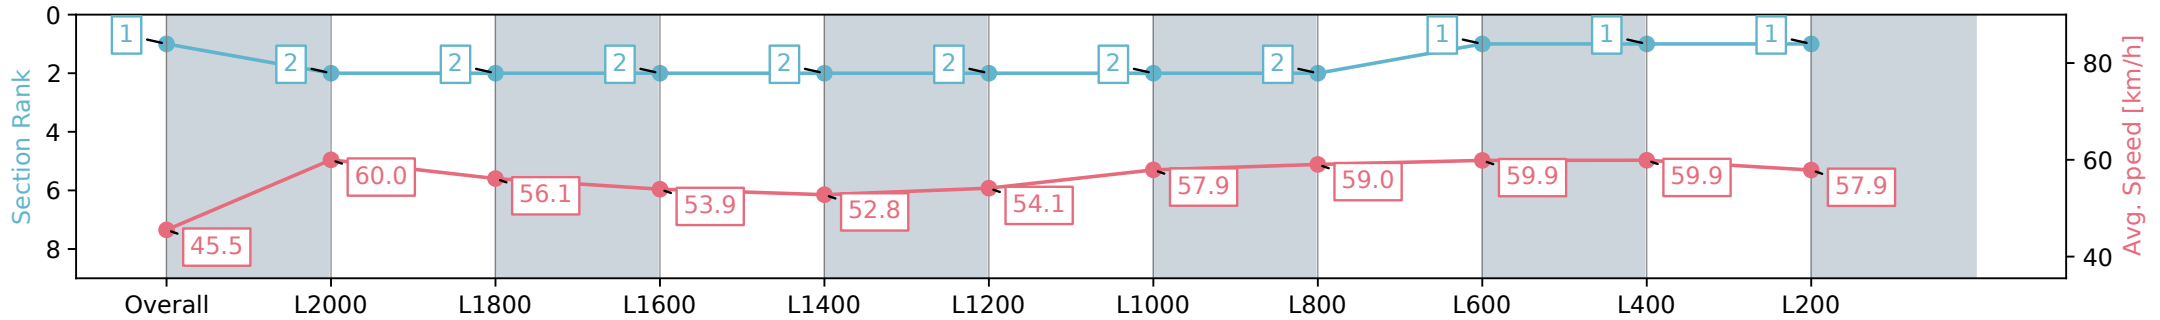

Race 4: Sportsbet Set A Deposit Limit Handicap - 2250m

07 September 2024 - 2:07PM

Track Rating: Soft 6, Weather: Overcast, Rail Position: +9m 1000m-W/Post, +6m Remainder, Sectional 612m

Section	Overall	L2000	L1800	L1600	L1400	L1200	L1000	L800	L600	L400	L200
Section Times	2:26.66 [1] (0:19.89)	2:06.77 [2] (0:12.02)	1:54.75 [2] (0:12.87)	1:41.88 [2] (0:13.36)	1:28.52 [2] (0:13.65)	1:14.87 [2] (0:13.43)	1:01.44 [2] (0:12.46)	0:48.98 [2] (0:12.28)	0:36.70 [1] (0:12.22)	0:24.48 [1] (0:12.08)	0:12.40 [1] (0:12.40)
Average Speed [km/h]	45.5	60.0	56.1	53.9	52.8	54.1	57.9	59.0	59.9	59.9	57.9
Top Speed [km/h]	60.3	60.8	58.6	55.0	53.7	55.8	59.5	59.6	61.1	60.6	59.5
Avg. Dist. to Rail [m]	8.2	0.8	0.5	0.6	0.4	1.7	2.6	2.7	2.7	3.6	5.9
Avg. Stride Freq. [Hz]	2.2	2.2	2.1	2.1	2.1	2.0	2.1	2.2	2.2	2.2	2.2
Avg. Stride Length [m]	5.6	7.4	7.3	7.2	7.0	7.2	7.4	7.4	7.4	7.4	7.4