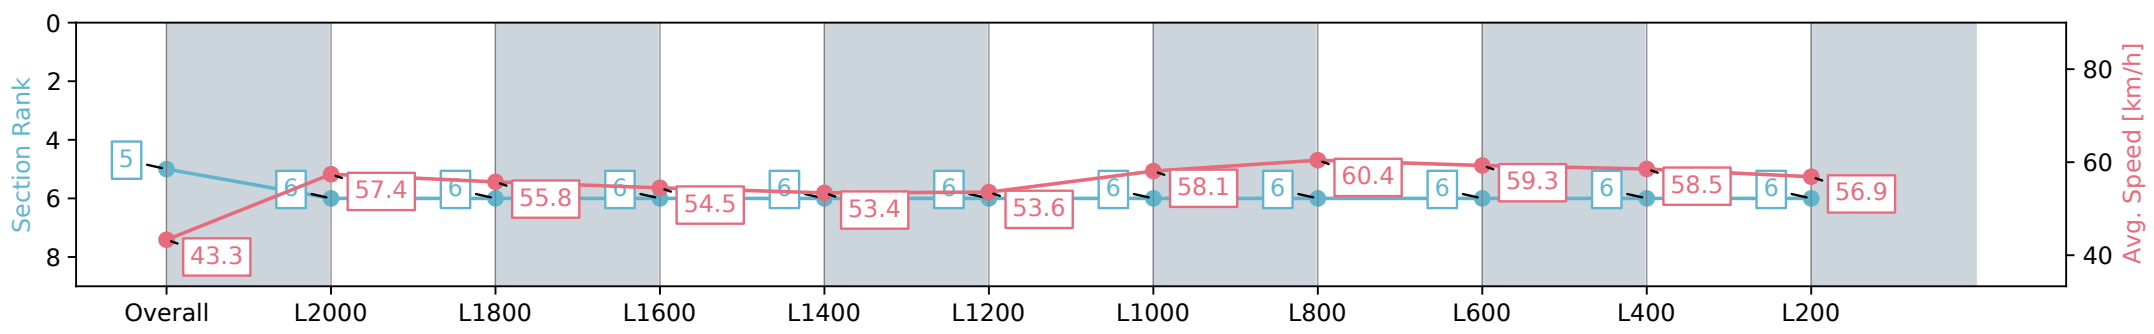

Morphettville Parks SA - Professional

Race 4: Sportsbet Set A Deposit Limit Handicap - 2250m

07 September 2024 - 2:07PM

Track Rating: Soft 6, Weather: Overcast, Rail Position: +9m 1000m-W/Post, +6m Remainder, Sectional 612m

Section	Overall	L2000	L1800	L1600	L1400	L1200	L1000	L800	L600	L400	L200
Section Times	2:28.20 [5] (0:20.83)	2:07.37 [6] (0:12.55)	1:54.82 [6] (0:12.91)	1:41.91 [6] (0:13.23)	1:28.68 [6] (0:13.49)	1:15.19 [6] (0:13.54)	1:01.65 [6] (0:12.44)	0:49.21 [6] (0:11.94)	0:37.27 [6] (0:12.31)	0:24.96 [6] (0:12.35)	0:12.61 [6] (0:12.61)
Average Speed [km/h]	43.3	57.4	55.8	54.5	53.4	53.6	58.1	60.4	59.3	58.5	56.9
Top Speed [km/h]	60.1	58.2	57.9	55.6	54.1	55.7	61.4	61.6	60.0	59.9	57.7
Avg. Dist. to Rail [m]	7.4	0.5	0.1	0.3	0.3	1.5	2.6	2.0	2.0	4.6	6.9
Avg. Stride Freq. [Hz]	2.3	2.4	2.3	2.3	2.3	2.3	2.4	2.4	2.5	2.5	2.4
Avg. Stride Length [m]	5.1	6.5	6.4	6.4	6.3	6.3	6.6	6.6	6.3	6.5	6.4