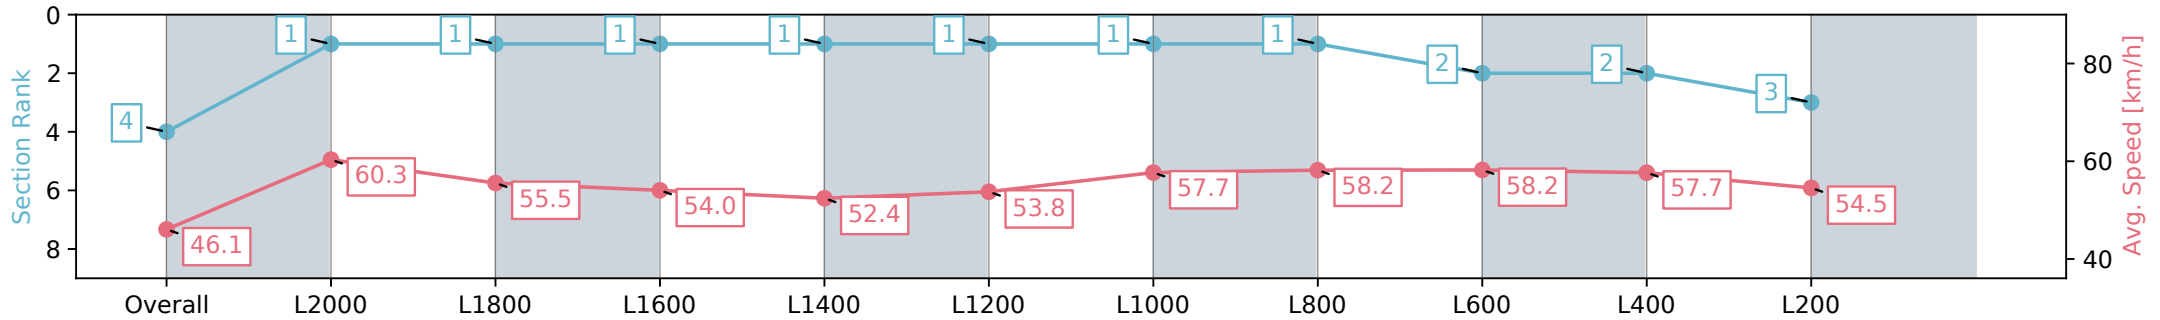

Section	Overall	L2000	L1800	L1600	L1400	L1200	L1000	L800	L600	L400	L200
Section Times	2:28.19 [4] (0:19.59)	2:08.60 [1] (0:11.95)	1:56.65 [1] (0:12.97)	1:43.68 [1] (0:13.32)	1:30.36 [1] (0:13.73)	1:16.63 [1] (0:13.50)	1:03.13 [1] (0:12.52)	0:50.61 [1] (0:12.43)	0:38.18 [2] (0:12.51)	0:25.67 [2] (0:12.51)	0:13.16 [3] (0:13.16)
Average Speed [km/h]	46.1	60.3	55.5	54.0	52.4	53.8	57.7	58.2	58.2	57.7	54.5
Top Speed [km/h]	63.5	61.3	58.7	54.5	53.8	55.5	58.5	58.8	59.5	58.6	57.0
Avg. Dist. to Rail [m]	6.8	0.4	0.2	0.2	0.3	1.5	2.0	1.7	2.1	1.9	2.9
Avg. Stride Freq. [Hz]	2.5	2.5	2.3	2.3	2.3	2.3	2.4	2.4	2.5	2.4	2.4
Avg. Stride Length [m]	5.1	6.8	6.6	6.4	6.3	6.4	6.6	6.6	6.6	6.6	6.4