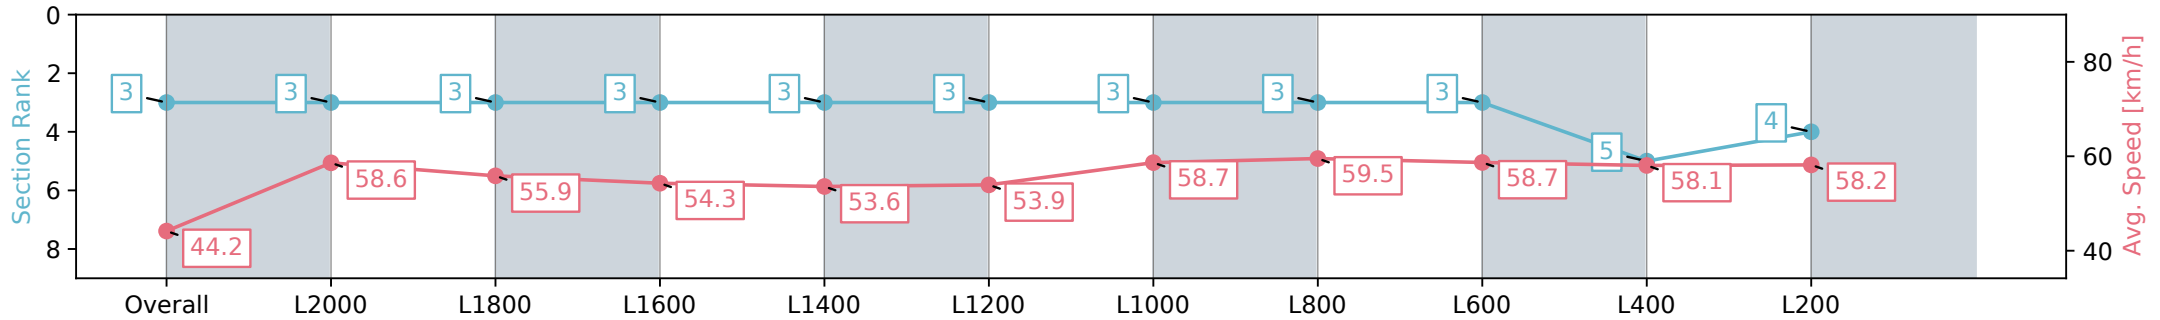

Section	Overall	L2000	L1800	L1600	L1400	L1200	L1000	L800	L600	L400	L200
Section Times	2:27.56 [3] (0:20.42)	2:07.14 [3] (0:12.28)	1:54.85 [3] (0:12.94)	1:41.91 [3] (0:13.24)	1:28.67 [3] (0:13.45)	1:15.22 [3] (0:13.52)	1:01.70 [3] (0:12.28)	0:49.42 [3] (0:12.18)	0:37.24 [3] (0:12.45)	0:24.79 [5] (0:12.43)	0:12.36 [4] (0:12.36)
Average Speed [km/h]	44.2	58.6	55.9	54.3	53.6	53.9	58.7	59.5	58.7	58.1	58.2
Top Speed [km/h]	60.5	59.5	58.1	54.9	54.7	55.3	61.1	61.2	59.6	58.9	58.5
Avg. Dist. to Rail [m]	8.0	0.8	0.6	0.7	0.7	2.0	2.8	2.6	2.3	2.3	1.5
Avg. Stride Freq. [Hz]	2.2	2.2	2.1	2.1	2.1	2.1	2.2	2.2	2.2	2.2	2.2
Avg. Stride Length [m]	5.6	7.4	7.0	6.9	6.8	6.9	7.2	7.2	7.1	7.2	7.2