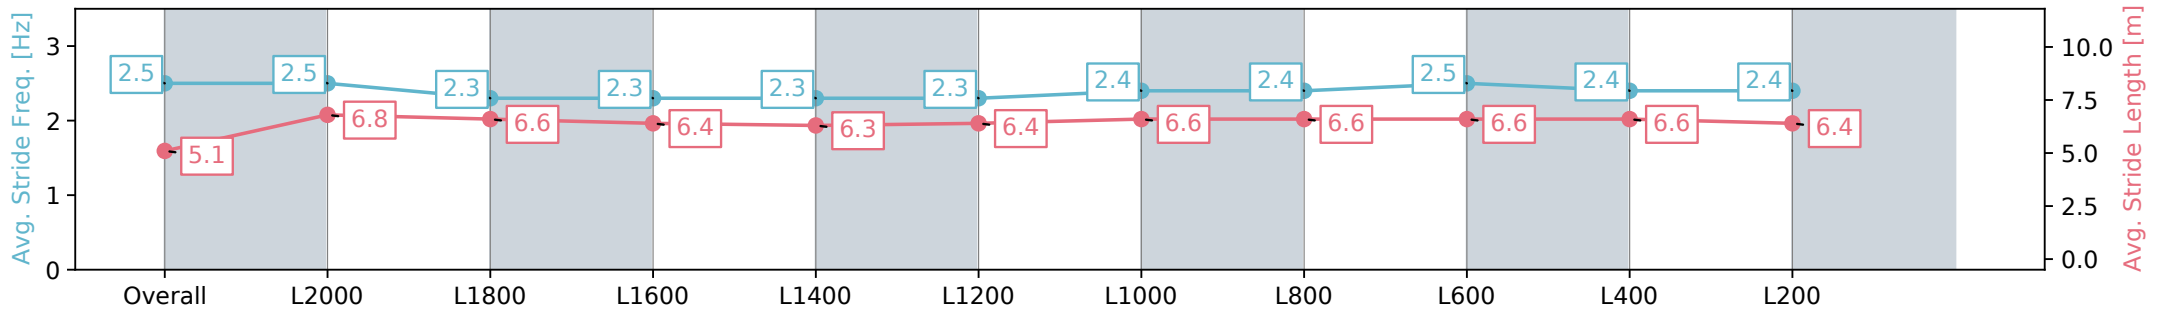

Morphettville Parks SA - Professional

Race 4: Sportsbet Set A Deposit Limit Handicap - 2250m

07 September 2024 - 2:07PM

Track Rating: Soft 6, Weather: Overcast, Rail Position: +9m 1000m-W/Post, +6m Remainder, Sectional 612m

Section	Overall	L2000	L1800	L1600	L1400	L1200	L1000	L800	L600	L400	L200
Section Times	2:28.19 [4] (0:19.59)	2:08.60 [1] (0:11.95)	1:56.65 [1] (0:12.97)	1:43.68 [1] (0:13.32)	1:30.36 [1] (0:13.73)	1:16.63 [1] (0:13.50)	1:03.13 [1] (0:12.52)	0:50.61 [1] (0:12.43)	0:38.18 [2] (0:12.51)	0:25.67 [2] (0:12.51)	0:13.16 [3] (0:13.16)
Average Speed [km/h]	46.1	60.3	55.5	54.0	52.4	53.8	57.7	58.2	58.2	57.7	54.5
Top Speed [km/h]	63.5	61.3	58.7	54.5	53.8	55.5	58.5	58.8	59.5	58.6	57.0
Avg. Dist. to Rail [m]	6.8	0.4	0.2	0.2	0.3	1.5	2.0	1.7	2.1	1.9	2.9
Avg. Stride Freq. [Hz]	2.5	2.5	2.3	2.3	2.3	2.3	2.4	2.4	2.5	2.4	2.4
Avg. Stride Length [m]	5.1	6.8	6.6	6.4	6.3	6.4	6.6	6.6	6.6	6.6	6.4