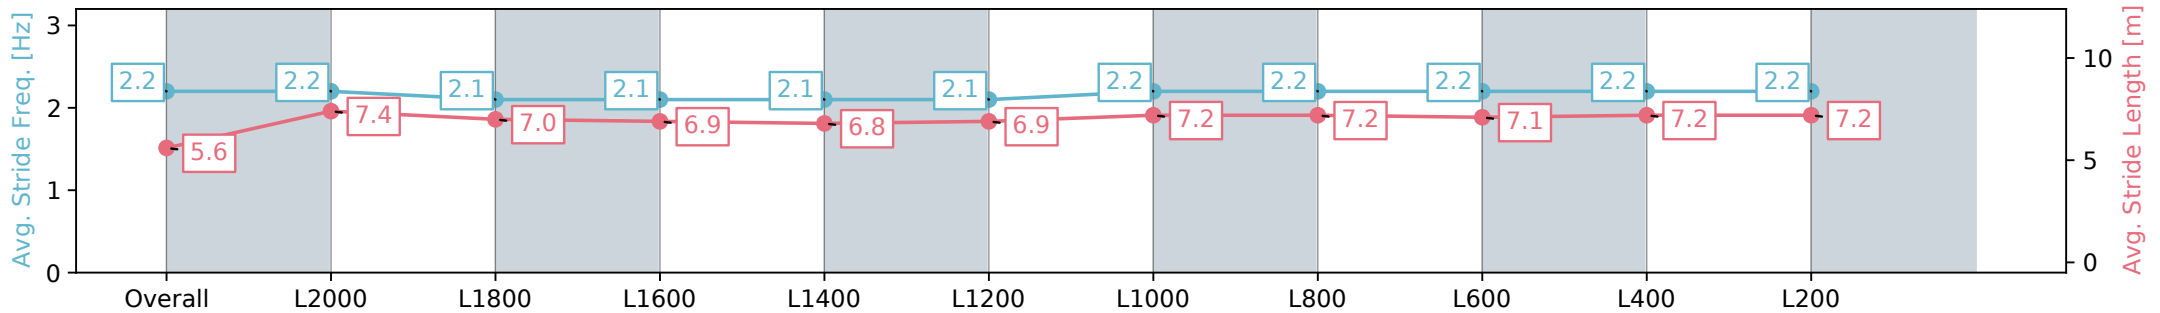

Morphettville Parks SA - Professional

Race 4: Sportsbet Set A Deposit Limit Handicap - 2250m

07 September 2024 - 2:07PM

Track Rating: Soft 6, Weather: Overcast, Rail Position: +9m 1000m-W/Post, +6m Remainder, Sectional 612m

Section	Overall	L2000	L1800	L1600	L1400	L1200	L1000	L800	L600	L400	L200
Section Times	2:27.56 [3] (0:20.42)	2:07.14 [3] (0:12.28)	1:54.85 [3] (0:12.94)	1:41.91 [3] (0:13.24)	1:28.67 [3] (0:13.45)	1:15.22 [3] (0:13.52)	1:01.70 [3] (0:12.28)	0:49.42 [3] (0:12.18)	0:37.24 [3] (0:12.45)	0:24.79 [5] (0:12.43)	0:12.36 [4] (0:12.36)
Average Speed [km/h]	44.2	58.6	55.9	54.3	53.6	53.9	58.7	59.5	58.7	58.1	58.2
Top Speed [km/h]	60.5	59.5	58.1	54.9	54.7	55.3	61.1	61.2	59.6	58.9	58.5
Avg. Dist. to Rail [m]	8.0	0.8	0.6	0.7	0.7	2.0	2.8	2.6	2.3	2.3	1.5
Avg. Stride Freq. [Hz]	2.2	2.2	2.1	2.1	2.1	2.1	2.2	2.2	2.2	2.2	2.2
Avg. Stride Length [m]	5.6	7.4	7.0	6.9	6.8	6.9	7.2	7.2	7.1	7.2	7.2