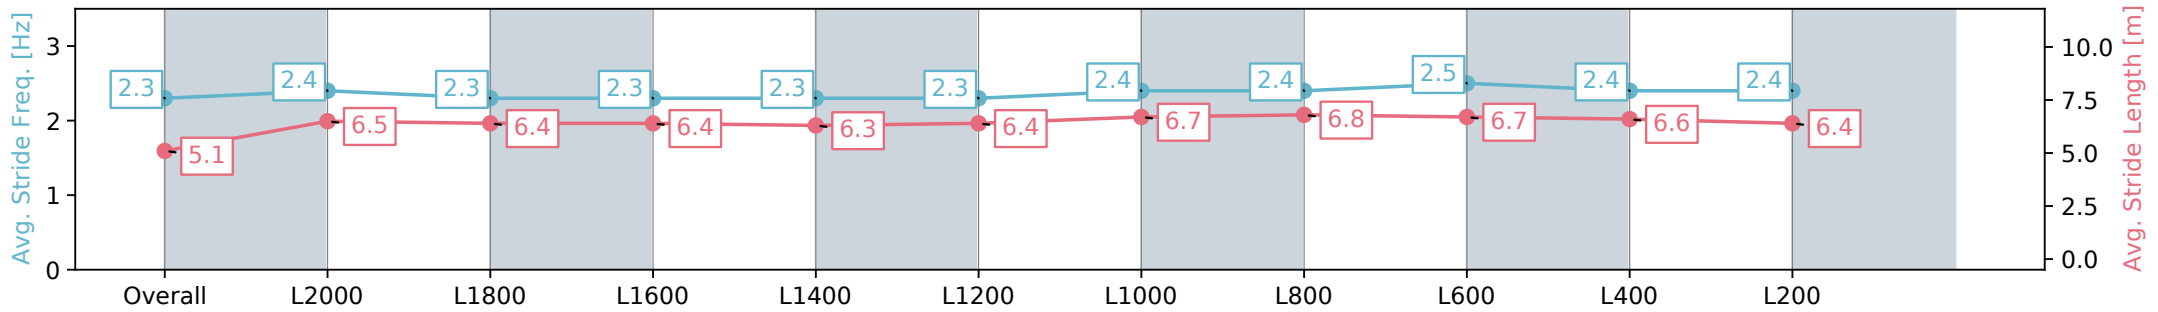

Morphettville Parks SA - Professional

Race 4: Sportsbet Set A Deposit Limit Handicap - 2250m

07 September 2024 - 2:07PM

Track Rating: Soft 6, Weather: Overcast, Rail Position: +9m 1000m-
W/Post, +6m Remainder, Sectional 612m

Section	Overall	L2000	L1800	L1600	L1400	L1200	L1000	L800	L600	L400	L200
Section Times	2:28.39 [6] (0:20.56)	2:07.83 [4] (0:12.55)	1:55.28 [4] (0:12.88)	1:42.40 [4] (0:13.21)	1:29.19 [4] (0:13.47)	1:15.72 [4] (0:13.51)	1:02.21 [4] (0:12.35)	0:49.86 [4] (0:11.94)	0:37.92 [5] (0:12.24)	0:25.68 [4] (0:12.68)	0:13.00 [5] (0:13.00)
Average Speed [km/h]	43.9	57.6	56.0	54.5	53.5	53.8	58.5	60.8	59.4	57.1	55.2
Top Speed [km/h]	58.8	57.9	57.3	55.2	54.2	55.9	61.4	61.5	61.1	57.9	56.6
Avg. Dist. to Rail [m]	6.8	0.7	0.3	0.7	0.4	1.8	3.0	2.9	1.9	3.4	4.9
Avg. Stride Freq. [Hz]	2.3	2.4	2.3	2.3	2.3	2.3	2.4	2.4	2.5	2.4	2.4
Avg. Stride Length [m]	5.1	6.5	6.4	6.4	6.3	6.4	6.7	6.8	6.7	6.6	6.4