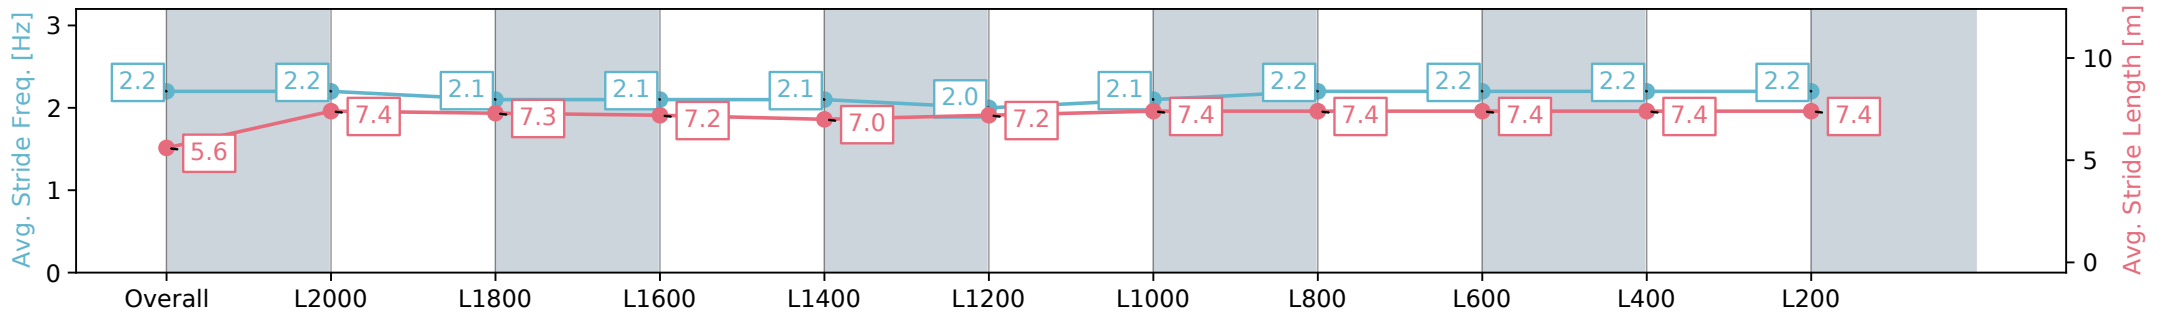

Race 4: Sportsbet Set A Deposit Limit Handicap - 2250m

07 September 2024 - 2:07PM

Track Rating: Soft 6, Weather: Overcast, Rail Position: +9m 1000m-W/Post, +6m Remainder, Sectional 612m

Section	Overall	L2000	L1800	L1600	L1400	L1200	L1000	L800	L600	L400	L200
Section Times	2:26.66 [1] (0:19.89)	2:06.77 [2] (0:12.02)	1:54.75 [2] (0:12.87)	1:41.88 [2] (0:13.36)	1:28.52 [2] (0:13.65)	1:14.87 [2] (0:13.43)	1:01.44 [2] (0:12.46)	0:48.98 [2] (0:12.28)	0:36.70 [1] (0:12.22)	0:24.48 [1] (0:12.08)	0:12.40 [1] (0:12.40)
Average Speed [km/h]	45.5	60.0	56.1	53.9	52.8	54.1	57.9	59.0	59.9	59.9	57.9
Top Speed [km/h]	60.3	60.8	58.6	55.0	53.7	55.8	59.5	59.6	61.1	60.6	59.5
Avg. Dist. to Rail [m]	8.2	0.8	0.5	0.6	0.4	1.7	2.6	2.7	2.7	3.6	5.9
Avg. Stride Freq. [Hz]	2.2	2.2	2.1	2.1	2.1	2.0	2.1	2.2	2.2	2.2	2.2
Avg. Stride Length [m]	5.6	7.4	7.3	7.2	7.0	7.2	7.4	7.4	7.4	7.4	7.4