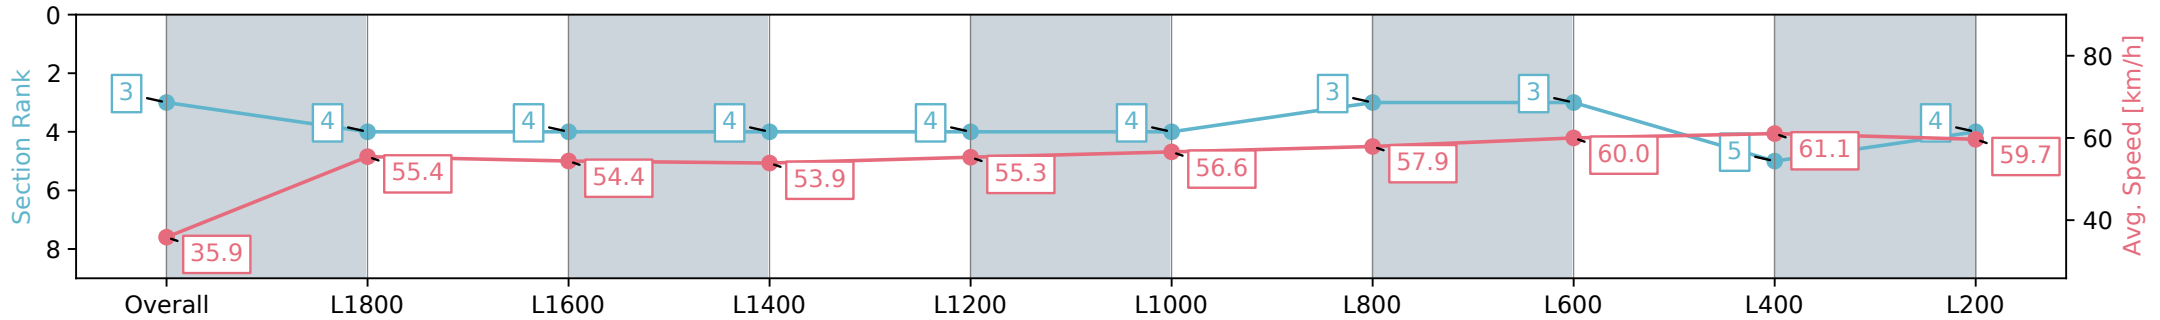

Section	Overall	L1800	L1600	L1400	L1200	L1000	L800	L600	L400	L200
Section Times	2:09.09 [3] (0:15.12)	1:53.97 [4] (0:12.96)	1:41.01 [4] (0:13.25)	1:27.76 [4] (0:13.36)	1:14.40 [4] (0:13.18)	1:01.22 [4] (0:12.72)	0:48.50 [3] (0:12.50)	0:36.00 [3] (0:12.20)	0:23.80 [5] (0:11.85)	0:11.95 [4] (0:11.95)
Average Speed [km/h]	35.9	55.4	54.4	53.9	55.3	56.6	57.9	60.0	61.1	59.7
Top Speed [km/h]	56.9	56.9	55.7	54.8	56.4	57.2	59.5	61.7	61.7	60.9
Avg. Dist. to Rail [m]	11.0	0.3	0.2	1.1	1.9	1.9	1.9	2.8	4.0	5.1
Avg. Stride Freq. [Hz]	2.2	2.3	2.3	2.3	2.3	2.3	2.3	2.3	2.3	2.3
Avg. Stride Length [m]	4.5	6.6	6.6	6.4	6.6	6.8	6.9	7.0	7.2	7.2