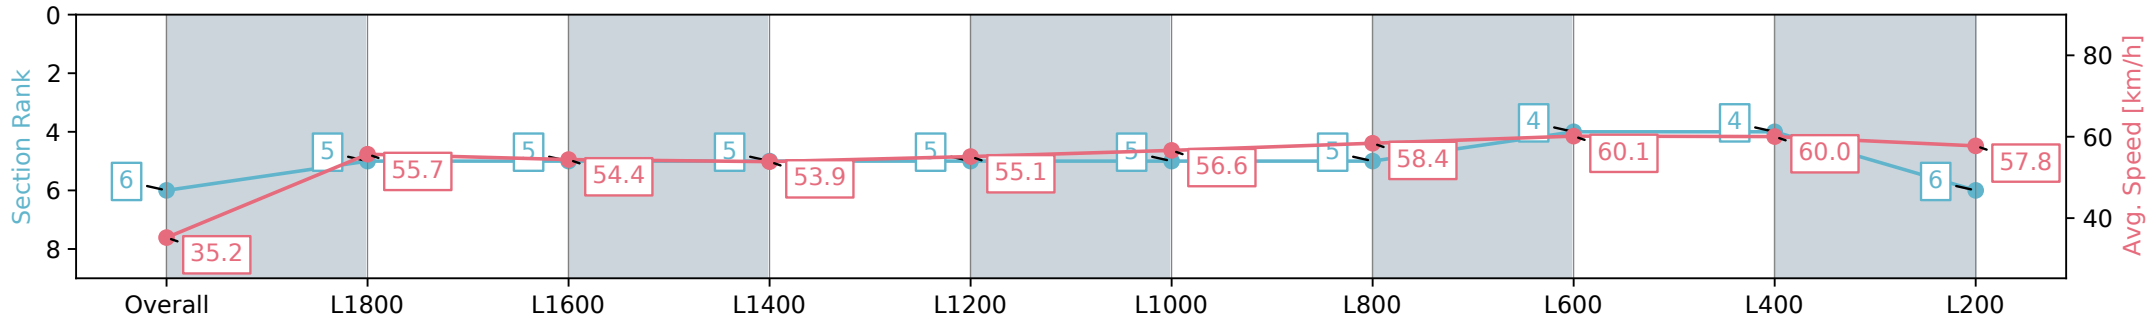

Horse/Jockey Name	SEA OF LIGHTS/Jake Toeroek
Finish Rank	6
Fastest Section Time (Section)	0:12.03 (L400)
Top Speed [km/h] (Section)	61.0 (L600)
Race State	Finished

Morphettville Parks SA - Professional

Race 3: Sportsbet Handicap - 1950m

07 September 2024 - 1:32PM

Track Rating: Soft 6, Weather: Overcast, Rail Position: +9m 1000m-W/Post, +6m Remainder, Sectional 612m

Section	Overall	L1800	L1600	L1400	L1200	L1000	L800	L600	L400	L200
Section Times	2:09.62 [6] (0:15.34)	1:54.28 [5] (0:12.91)	1:41.37 [5] (0:13.22)	1:28.15 [5] (0:13.38)	1:14.77 [5] (0:13.15)	1:01.62 [5] (0:12.74)	0:48.88 [5] (0:12.37)	0:36.51 [4] (0:12.13)	0:24.38 [4] (0:12.03)	0:12.35 [6] (0:12.35)
Average Speed [km/h]	35.2	55.7	54.4	53.9	55.1	56.6	58.4	60.1	60.0	57.8
Top Speed [km/h]	57.0	57.2	55.1	54.6	56.4	57.4	60.4	61.0	60.8	59.4
Avg. Dist. to Rail [m]	11.6	0.3	0.3	0.5	1.3	1.4	1.2	2.3	3.3	5.1
Avg. Stride Freq. [Hz]	2.1	2.1	2.1	2.1	2.1	2.1	2.2	2.3	2.3	2.2
Avg. Stride Length [m]	4.6	7.2	7.1	6.9	7.1	7.4	7.4	7.3	7.3	7.2