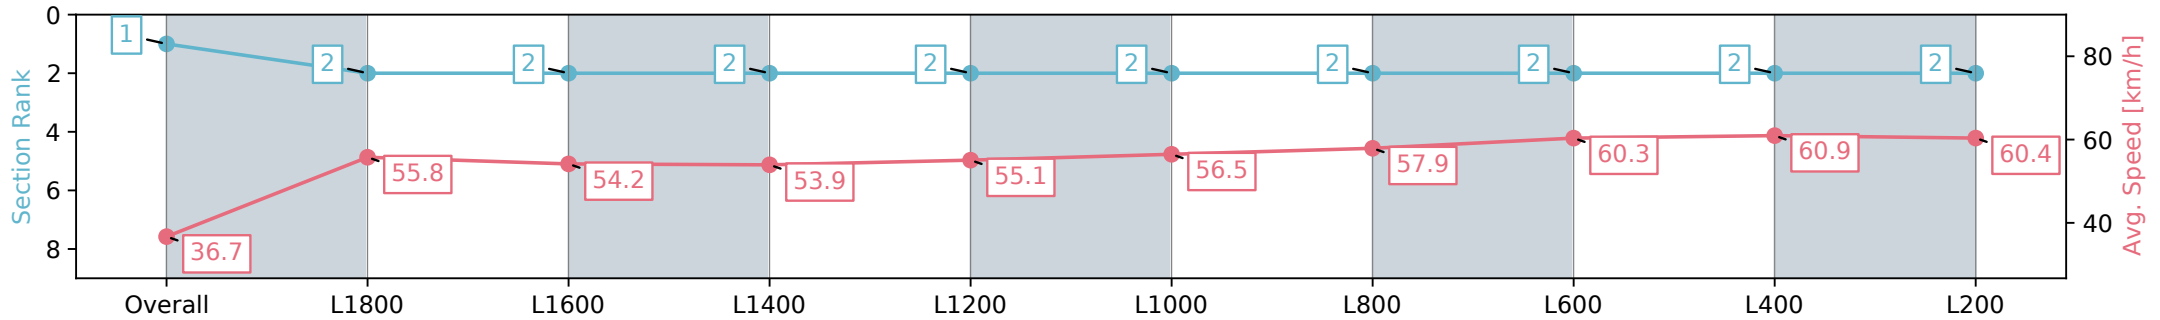

Race 3: Sportsbet Handicap - 1950m

07 September 2024 - 1:32PM

Track Rating: Soft 6, Weather: Overcast, Rail Position: +9m 1000m-W/Post, +6m Remainder, Sectional 612m

Section	Overall	L1800	L1600	L1400	L1200	L1000	L800	L600	L400	L200
Section Times	2:08.64 [1] (0:14.78)	1:53.86 [2] (0:12.94)	1:40.92 [2] (0:13.31)	1:27.61 [2] (0:13.39)	1:14.22 [2] (0:13.23)	1:00.99 [2] (0:12.77)	0:48.22 [2] (0:12.51)	0:35.71 [2] (0:12.03)	0:23.68 [2] (0:11.86)	0:11.82 [2] (0:11.82)
Average Speed [km/h]	36.7	55.8	54.2	53.9	55.1	56.5	57.9	60.3	60.9	60.4
Top Speed [km/h]	56.2	56.6	54.8	55.1	55.7	56.8	59.6	60.7	62.1	61.2
Avg. Dist. to Rail [m]	11.0	0.6	1.1	1.4	2.2	2.2	1.8	1.9	2.9	4.5
Avg. Stride Freq. [Hz]	2.1	2.2	2.1	2.1	2.1	2.1	2.2	2.3	2.3	2.2
Avg. Stride Length [m]	4.8	7.2	6.9	6.9	6.8	6.9	7.1	7.1	7.4	7.4