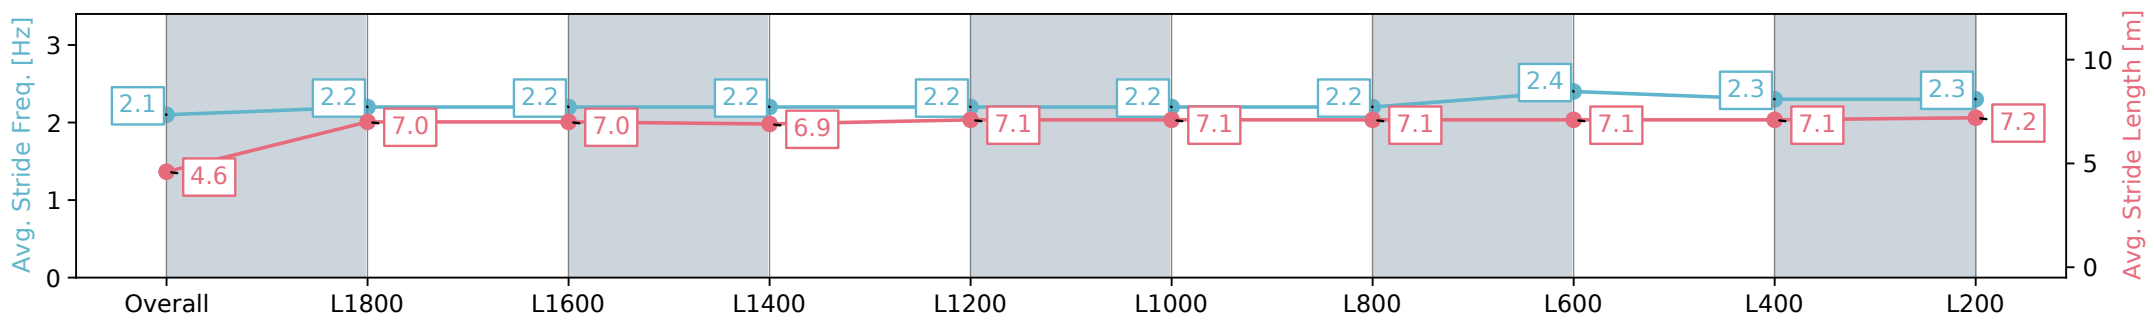

Morphettville Parks SA - Professional

Race 3: Sportsbet Handicap - 1950m

07 September 2024 - 1:32PM

Track Rating: Soft 6, Weather: Overcast, Rail Position: +9m 1000m-  
W/Post, +6m Remainder, Sectional 612m

Section	Overall	L1800	L1600	L1400	L1200	L1000	L800	L600	L400	L200
Section Times	2:09.12 [4] (0:15.05)	1:54.07 [3] (0:12.92)	1:41.15 [3] (0:13.26)	1:27.89 [3] (0:13.39)	1:14.50 [3] (0:13.21)	1:01.29 [3] (0:12.77)	0:48.52 [4] (0:12.53)	0:35.99 [5] (0:12.02)	0:23.97 [3] (0:11.89)	0:12.08 [3] (0:12.08)
Average Speed [km/h]	36.0	55.8	54.2	53.8	54.6	56.5	57.5	60.0	60.6	59.0
Top Speed [km/h]	56.8	56.7	54.9	54.7	55.8	56.9	59.2	61.2	61.7	59.8
Avg. Dist. to Rail [m]	11.3	0.2	0.2	0.1	0.8	0.7	0.3	0.6	1.9	4.8
Avg. Stride Freq. [Hz]	2.1	2.2	2.2	2.2	2.2	2.2	2.2	2.4	2.3	2.3
Avg. Stride Length [m]	4.6	7.0	7.0	6.9	7.1	7.1	7.1	7.1	7.1	7.2