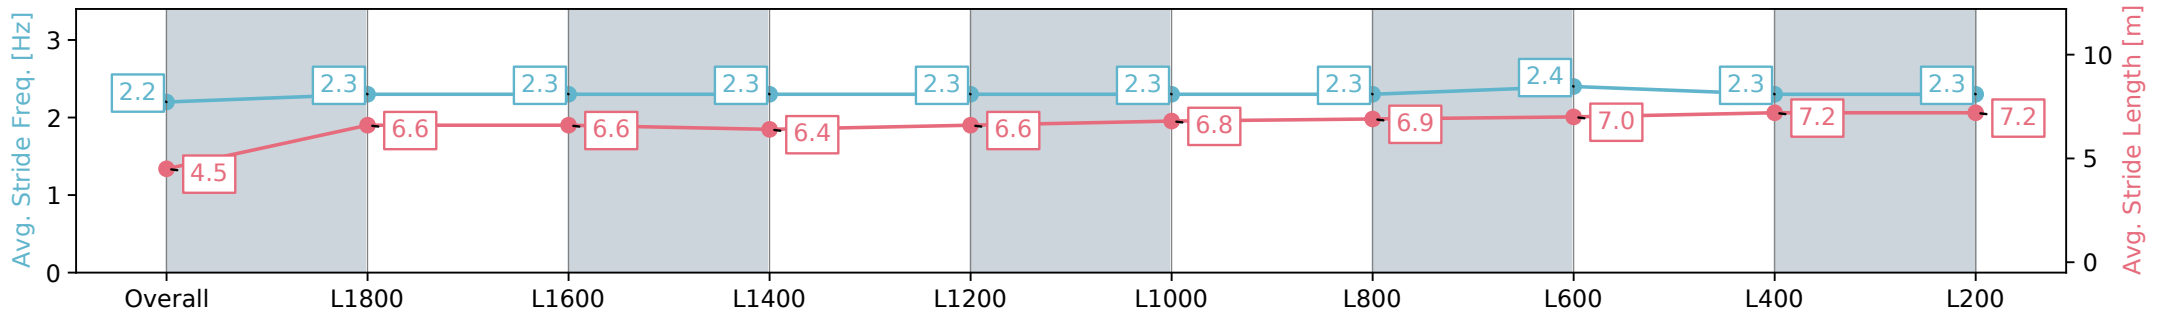

Morphettville Parks SA - Professional

Race 3: Sportsbet Handicap - 1950m

07 September 2024 - 1:32PM

Track Rating: Soft 6, Weather: Overcast, Rail Position: +9m 1000m-W/Post, +6m Remainder, Sectional 612m

Section	Overall	L1800	L1600	L1400	L1200	L1000	L800	L600	L400	L200
Section Times	2:09.09 [3] (0:15.12)	1:53.97 [4] (0:12.96)	1:41.01 [4] (0:13.25)	1:27.76 [4] (0:13.36)	1:14.40 [4] (0:13.18)	1:01.22 [4] (0:12.72)	0:48.50 [3] (0:12.50)	0:36.00 [3] (0:12.20)	0:23.80 [5] (0:11.85)	0:11.95 [4] (0:11.95)
Average Speed [km/h]	35.9	55.4	54.4	53.9	55.3	56.6	57.9	60.0	61.1	59.7
Top Speed [km/h]	56.9	56.9	55.7	54.8	56.4	57.2	59.5	61.7	61.7	60.9
Avg. Dist. to Rail [m]	11.0	0.3	0.2	1.1	1.9	1.9	1.9	2.8	4.0	5.1
Avg. Stride Freq. [Hz]	2.2	2.3	2.3	2.3	2.3	2.3	2.3	2.3	2.3	2.3
Avg. Stride Length [m]	4.5	6.6	6.6	6.4	6.6	6.8	6.9	7.0	7.2	7.2