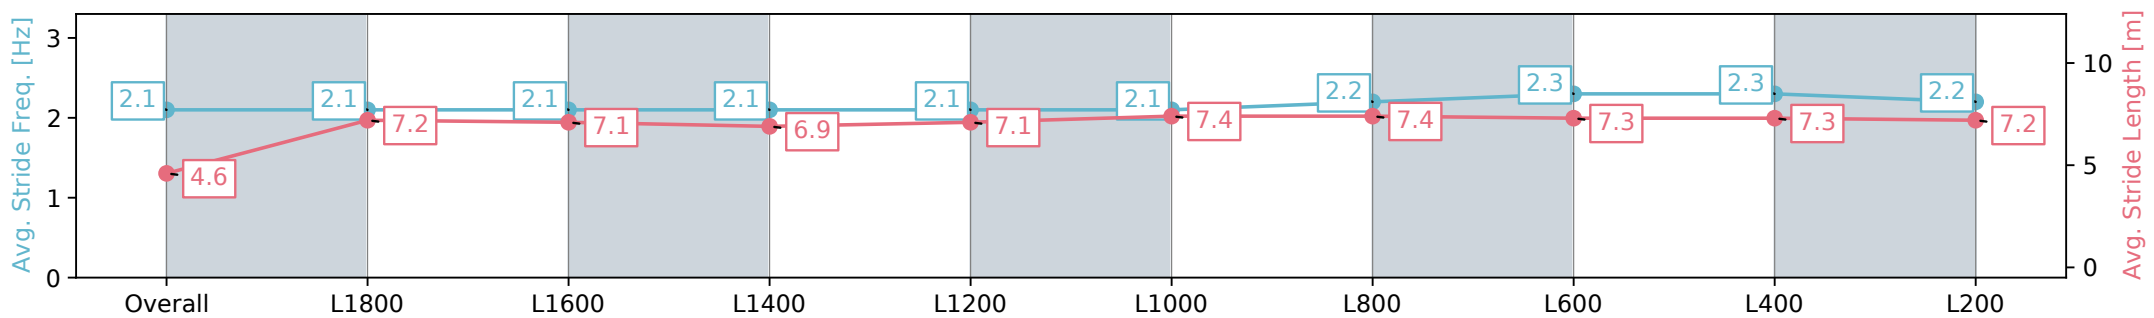

Horse/Jockey Name	SEA OF LIGHTS/Jake Toeroek
Finish Rank	6
Fastest Section Time (Section)	0:12.03 (L400)
Top Speed [km/h] (Section)	61.0 (L600)
Race State	Finished

Morphettville Parks SA - Professional

Race 3: Sportsbet Handicap - 1950m

07 September 2024 - 1:32PM

Track Rating: Soft 6, Weather: Overcast, Rail Position: +9m 1000m-W/Post, +6m Remainder, Sectional 612m

Section	Overall	L1800	L1600	L1400	L1200	L1000	L800	L600	L400	L200
Section Times	2:09.62 [6] (0:15.34)	1:54.28 [5] (0:12.91)	1:41.37 [5] (0:13.22)	1:28.15 [5] (0:13.38)	1:14.77 [5] (0:13.15)	1:01.62 [5] (0:12.74)	0:48.88 [5] (0:12.37)	0:36.51 [4] (0:12.13)	0:24.38 [4] (0:12.03)	0:12.35 [6] (0:12.35)
Average Speed [km/h]	35.2	55.7	54.4	53.9	55.1	56.6	58.4	60.1	60.0	57.8
Top Speed [km/h]	57.0	57.2	55.1	54.6	56.4	57.4	60.4	61.0	60.8	59.4
Avg. Dist. to Rail [m]	11.6	0.3	0.3	0.5	1.3	1.4	1.2	2.3	3.3	5.1
Avg. Stride Freq. [Hz]	2.1	2.1	2.1	2.1	2.1	2.1	2.2	2.3	2.3	2.2
Avg. Stride Length [m]	4.6	7.2	7.1	6.9	7.1	7.4	7.4	7.3	7.3	7.2