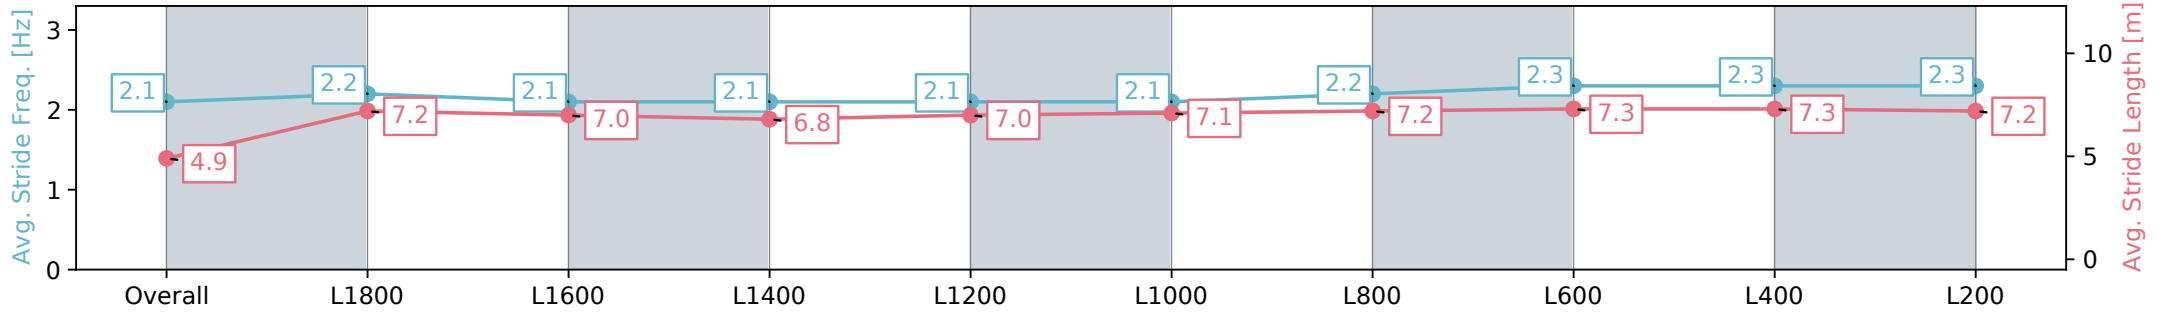

Section	Overall	L1800	L1600	L1400	L1200	L1000	L800	L600	L400	L200
Section Times	2:08.71 [2] (0:14.75)	1:53.96 [1] (0:12.83)	1:41.13 [1] (0:13.28)	1:27.84 [1] (0:13.38)	1:14.46 [1] (0:13.25)	1:01.21 [1] (0:12.78)	0:48.43 [1] (0:12.53)	0:35.90 [1] (0:12.13)	0:23.77 [1] (0:11.78)	0:11.99 [1] (0:11.99)
Average Speed [km/h]	36.6	55.8	54.2	53.9	54.7	56.4	57.4	59.7	61.3	59.3
Top Speed [km/h]	56.4	56.5	55.2	54.5	55.7	57.0	58.8	61.3	62.3	61.2
Avg. Dist. to Rail [m]	10.1	0.8	0.5	0.4	1.2	1.1	0.8	1.1	1.1	2.8
Avg. Stride Freq. [Hz]	2.1	2.2	2.1	2.1	2.1	2.1	2.2	2.3	2.3	2.3
Avg. Stride Length [m]	4.9	7.2	7.0	7.0	7.0	7.1	7.2	7.3	7.3	7.2