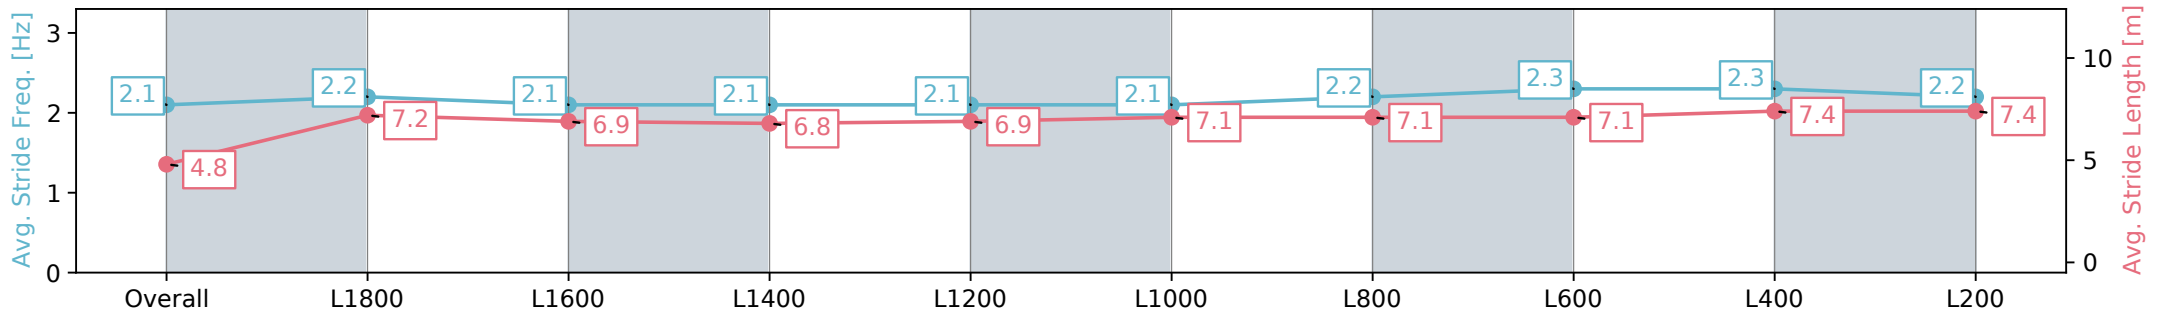

Race 3: Sportsbet Handicap - 1950m

07 September 2024 - 1:32PM

Track Rating: Soft 6, Weather: Overcast, Rail Position: +9m 1000m-W/Post, +6m Remainder, Sectional 612m

Section	Overall	L1800	L1600	L1400	L1200	L1000	L800	L600	L400	L200
Section Times	2:08.64 [1] (0:14.78)	1:53.86 [2] (0:12.94)	1:40.92 [2] (0:13.31)	1:27.61 [2] (0:13.39)	1:14.22 [2] (0:13.23)	1:00.99 [2] (0:12.77)	0:48.22 [2] (0:12.51)	0:35.71 [2] (0:12.03)	0:23.68 [2] (0:11.86)	0:11.82 [2] (0:11.82)
Average Speed [km/h]	36.7	55.8	54.2	53.9	55.1	56.5	57.9	60.3	60.9	60.4
Top Speed [km/h]	56.2	56.6	54.8	55.1	55.7	56.8	59.6	60.7	62.1	61.2
Avg. Dist. to Rail [m]	11.0	0.6	1.1	1.4	2.2	2.2	1.8	1.9	2.9	4.5
Avg. Stride Freq. [Hz]	2.1	2.2	2.1	2.1	2.1	2.1	2.2	2.3	2.3	2.2
Avg. Stride Length [m]	4.8	7.2	6.9	6.9	6.8	6.9	7.1	7.1	7.4	7.4