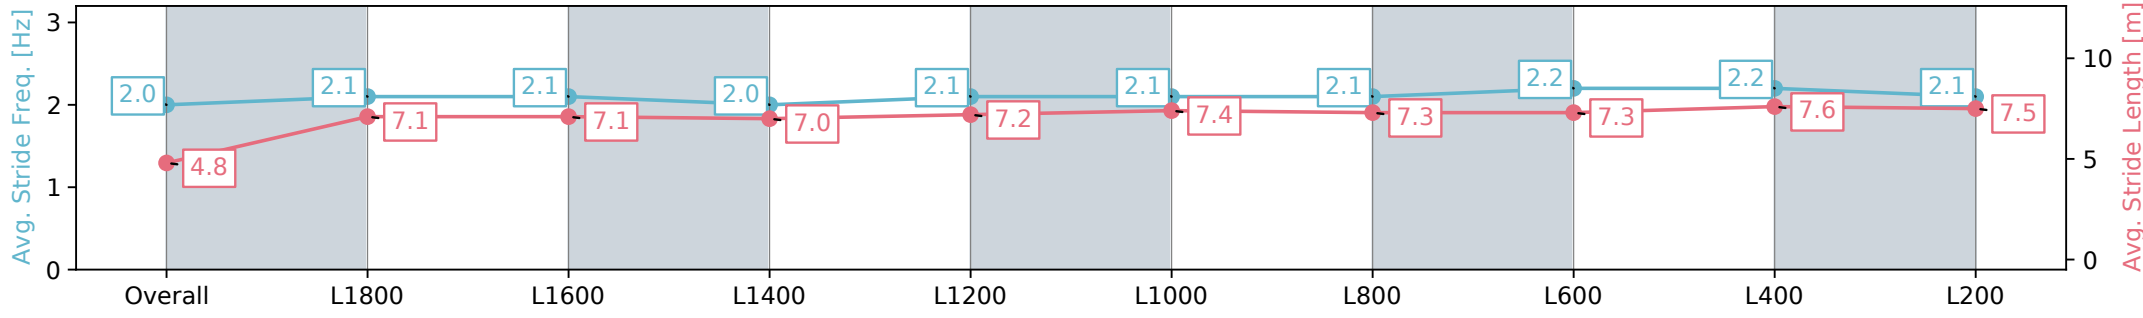

Morphettville Parks SA - Professional

Race 3: Sportsbet Handicap - 1950m

07 September 2024 - 1:32PM

Track Rating: Soft 6, Weather: Overcast, Rail Position: +9m 1000m-W/Post, +6m Remainder, Sectional 612m

Section	Overall	L1800	L1600	L1400	L1200	L1000	L800	L600	L400	L200
Section Times	2:09.29 [5] (0:15.35)	1:53.94 [6] (0:13.03)	1:40.91 [6] (0:13.24)	1:27.67 [6] (0:13.45)	1:14.22 [6] (0:13.10)	1:01.12 [6] (0:12.65)	0:48.47 [6] (0:12.37)	0:36.10 [6] (0:12.18)	0:23.92 [6] (0:11.82)	0:12.10 [5] (0:12.10)
Average Speed [km/h]	35.5	55.7	54.4	53.6	55.7	57.0	58.5	60.4	61.4	58.8
Top Speed [km/h]	55.6	56.1	55.7	55.0	57.1	58.2	60.4	60.9	62.0	61.0
Avg. Dist. to Rail [m]	12.8	1.3	1.5	1.5	2.4	2.9	2.9	3.5	5.7	7.6
Avg. Stride Freq. [Hz]	2.0	2.1	2.1	2.0	2.1	2.1	2.1	2.2	2.2	2.1
Avg. Stride Length [m]	4.8	7.1	7.1	7.0	7.2	7.4	7.3	7.3	7.6	7.5