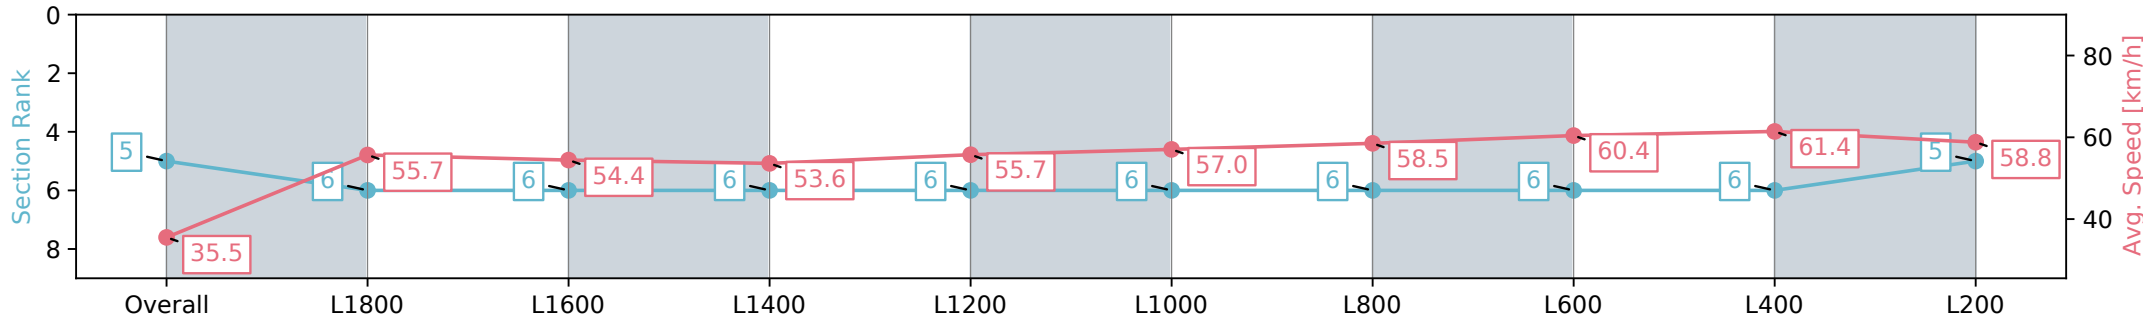

Morphettville Parks SA - Professional

Race 3: Sportsbet Handicap - 1950m

07 September 2024 - 1:32PM

Track Rating: Soft 6, Weather: Overcast, Rail Position: +9m 1000m-W/Post, +6m Remainder, Sectional 612m

Section	Overall	L1800	L1600	L1400	L1200	L1000	L800	L600	L400	L200
Section Times	2:09.29 [5] (0:15.35)	1:53.94 [6] (0:13.03)	1:40.91 [6] (0:13.24)	1:27.67 [6] (0:13.45)	1:14.22 [6] (0:13.10)	1:01.12 [6] (0:12.65)	0:48.47 [6] (0:12.37)	0:36.10 [6] (0:12.18)	0:23.92 [6] (0:11.82)	0:12.10 [5] (0:12.10)
Average Speed [km/h]	35.5	55.7	54.4	53.6	55.7	57.0	58.5	60.4	61.4	58.8
Top Speed [km/h]	55.6	56.1	55.7	55.0	57.1	58.2	60.4	60.9	62.0	61.0
Avg. Dist. to Rail [m]	12.8	1.3	1.5	1.5	2.4	2.9	2.9	3.5	5.7	7.6
Avg. Stride Freq. [Hz]	2.0	2.1	2.1	2.0	2.1	2.1	2.1	2.2	2.2	2.1
Avg. Stride Length [m]	4.8	7.1	7.1	7.0	7.2	7.4	7.3	7.3	7.6	7.5