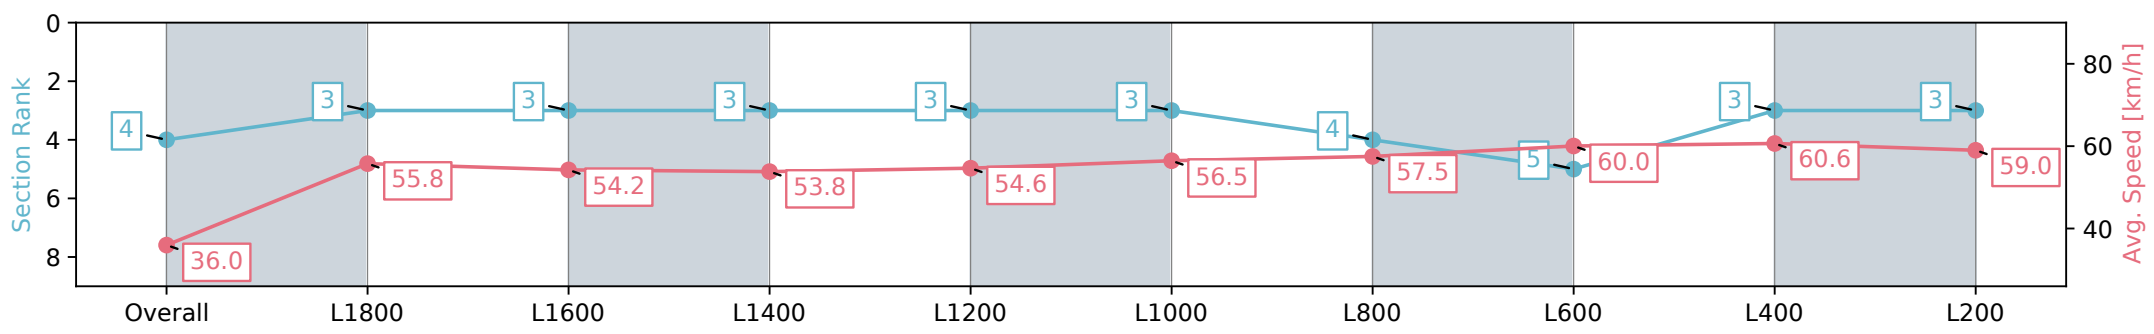

Section	Overall	L1800	L1600	L1400	L1200	L1000	L800	L600	L400	L200
Section Times	2:09.12 [4] (0:15.05)	1:54.07 [3] (0:12.92)	1:41.15 [3] (0:13.26)	1:27.89 [3] (0:13.39)	1:14.50 [3] (0:13.21)	1:01.29 [3] (0:12.77)	0:48.52 [4] (0:12.53)	0:35.99 [5] (0:12.02)	0:23.97 [3] (0:11.89)	0:12.08 [3] (0:12.08)
Average Speed [km/h]	36.0	55.8	54.2	53.8	54.6	56.5	57.5	60.0	60.6	59.0
Top Speed [km/h]	56.8	56.7	54.9	54.7	55.8	56.9	59.2	61.2	61.7	59.8
Avg. Dist. to Rail [m]	11.3	0.2	0.2	0.1	0.8	0.7	0.3	0.6	1.9	4.8
Avg. Stride Freq. [Hz]	2.1	2.2	2.2	2.2	2.2	2.2	2.2	2.4	2.3	2.3
Avg. Stride Length [m]	4.6	7.0	7.0	6.9	7.1	7.1	7.1	7.1	7.1	7.2