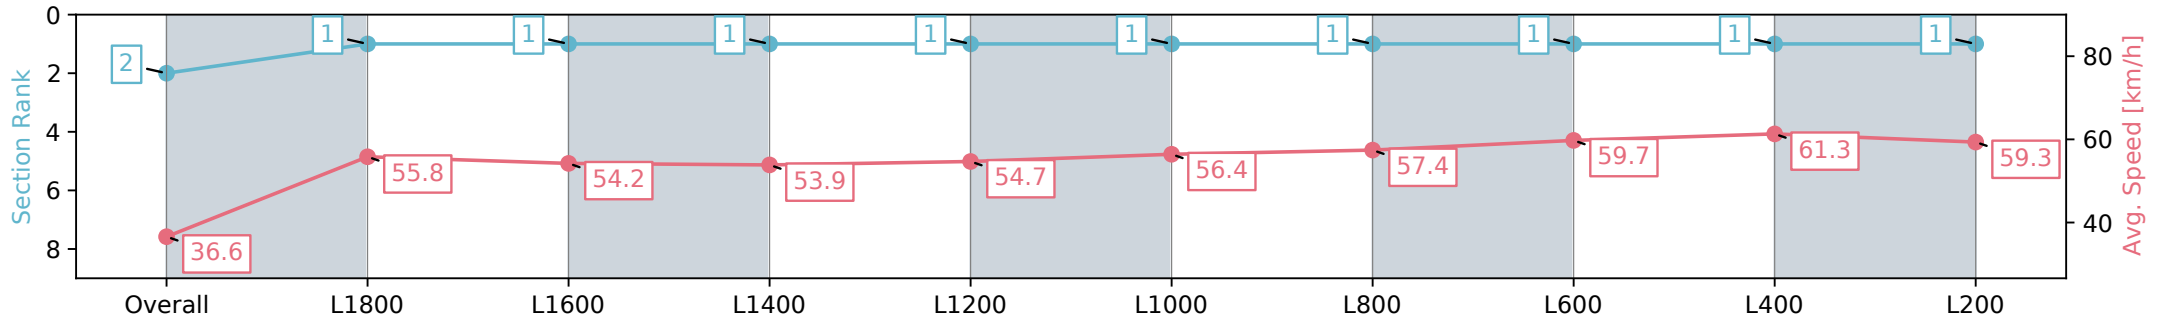

Section	Overall	L1800	L1600	L1400	L1200	L1000	L800	L600	L400	L200
Section Times	2:08.71 [2] (0:14.75)	1:53.96 [1] (0:12.83)	1:41.13 [1] (0:13.28)	1:27.84 [1] (0:13.38)	1:14.46 [1] (0:13.25)	1:01.21 [1] (0:12.78)	0:48.43 [1] (0:12.53)	0:35.90 [1] (0:12.13)	0:23.77 [1] (0:11.78)	0:11.99 [1] (0:11.99)
Average Speed [km/h]	36.6	55.8	54.2	53.9	54.7	56.4	57.4	59.7	61.3	59.3
Top Speed [km/h]	56.4	56.5	55.2	54.5	55.7	57.0	58.8	61.3	62.3	61.2
Avg. Dist. to Rail [m]	10.1	0.8	0.5	0.4	1.2	1.1	0.8	1.1	1.1	2.8
Avg. Stride Freq. [Hz]	2.1	2.2	2.1	2.1	2.1	2.1	2.2	2.3	2.3	2.3
Avg. Stride Length [m]	4.9	7.2	7.0	7.0	7.0	7.1	7.2	7.3	7.3	7.2