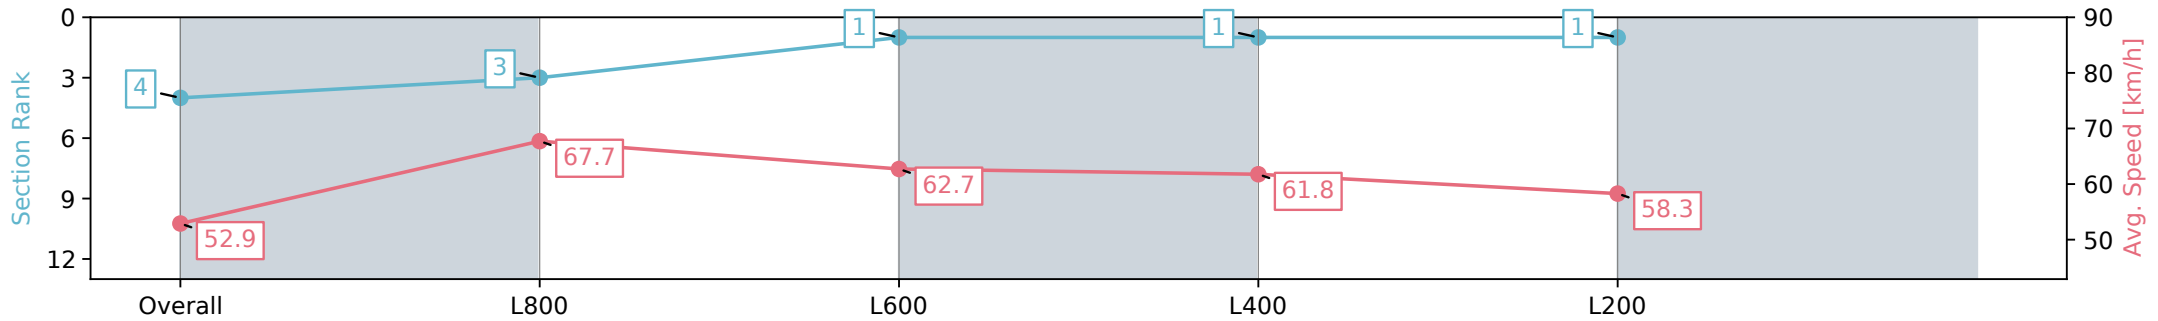

Section	Overall	L800	L600	L400	L200
Section Times	0:59.59 [4] (0:13.62)	0:45.97 [3] (0:10.67)	0:35.30 [1] (0:11.45)	0:23.85 [1] (0:11.63)	0:12.22 [1] (0:12.22)
Average Speed [km/h]	52.9	67.7	62.7	61.8	58.3
Top Speed [km/h]	70.6	70.4	65.7	62.8	60.8
Avg. Dist. to Rail [m]	5.0	2.3	0.4	0.5	0.2
Avg. Stride Freq. [Hz]	2.4	2.5	2.4	2.4	2.3
Avg. Stride Length [m]	6.1	7.5	7.4	7.2	7.0