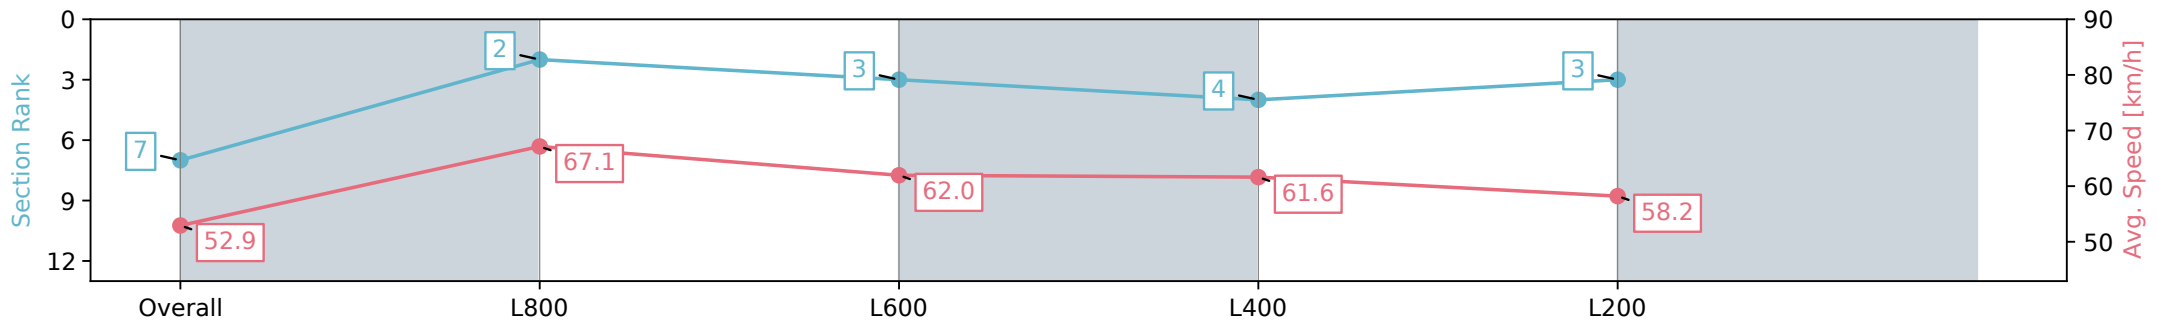

Section	Overall	L800	L600	L400	L200
Section Times	0:59.90 [7] (0:13.61)	0:46.29 [2] (0:10.74)	0:35.55 [3] (0:11.63)	0:23.92 [4] (0:11.69)	0:12.23 [3] (0:12.23)
Average Speed [km/h]	52.9	67.1	62.0	61.6	58.2
Top Speed [km/h]	69.8	69.5	64.1	62.6	60.8
Avg. Dist. to Rail [m]	2.2	0.8	0.5	0.2	0.2
Avg. Stride Freq. [Hz]	2.4	2.5	2.4	2.4	2.3
Avg. Stride Length [m]	6.0	7.6	7.2	7.2	7.0