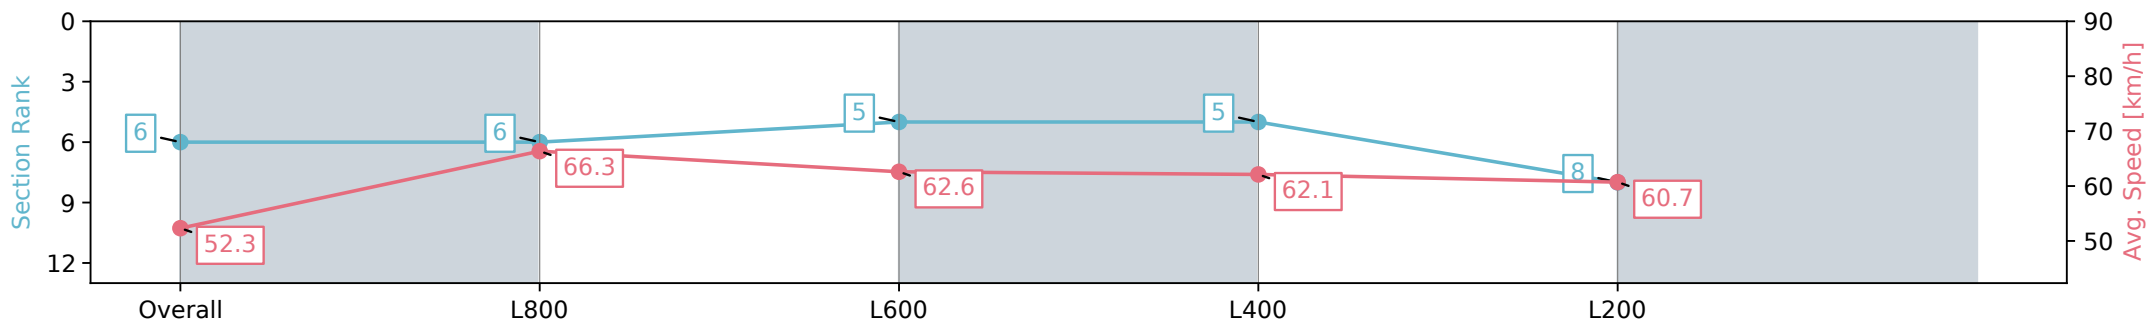

Section	Overall	L800	L600	L400	L200
Section Times	0:59.61 [6] (0:13.77)	0:45.84 [6] (0:10.88)	0:34.96 [5] (0:11.56)	0:23.39 [5] (0:11.64)	0:11.75 [8] (0:11.75)
Average Speed [km/h]	52.3	66.3	62.6	62.1	60.7
Top Speed [km/h]	68.4	69.0	64.2	63.1	62.9
Avg. Dist. to Rail [m]	7.8	1.9	1.3	4.6	5.5
Avg. Stride Freq. [Hz]	2.4	2.6	2.5	2.5	2.4
Avg. Stride Length [m]	5.9	7.2	7.1	6.9	6.9