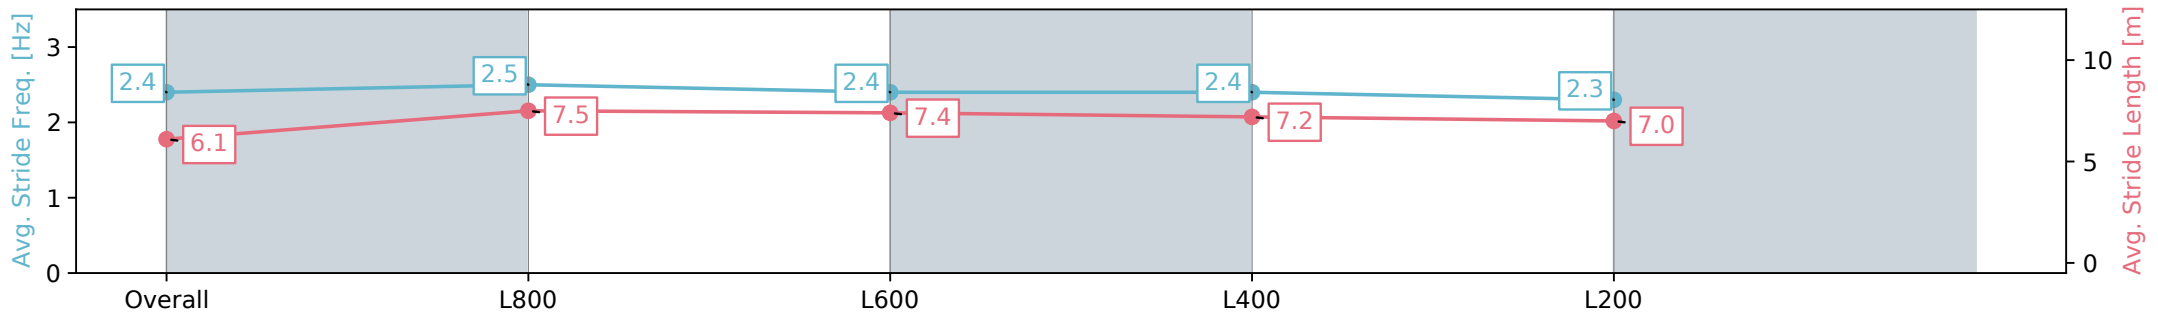

Section	Overall	L800	L600	L400	L200
Section Times	0:59.59 [4] (0:13.62)	0:45.97 [3] (0:10.67)	0:35.30 [1] (0:11.45)	0:23.85 [1] (0:11.63)	0:12.22 [1] (0:12.22)
Average Speed [km/h]	52.9	67.7	62.7	61.8	58.3
Top Speed [km/h]	70.6	70.4	65.7	62.8	60.8
Avg. Dist. to Rail [m]	5.0	2.3	0.4	0.5	0.2
Avg. Stride Freq. [Hz]	2.4	2.5	2.4	2.4	2.3
Avg. Stride Length [m]	6.1	7.5	7.4	7.2	7.0