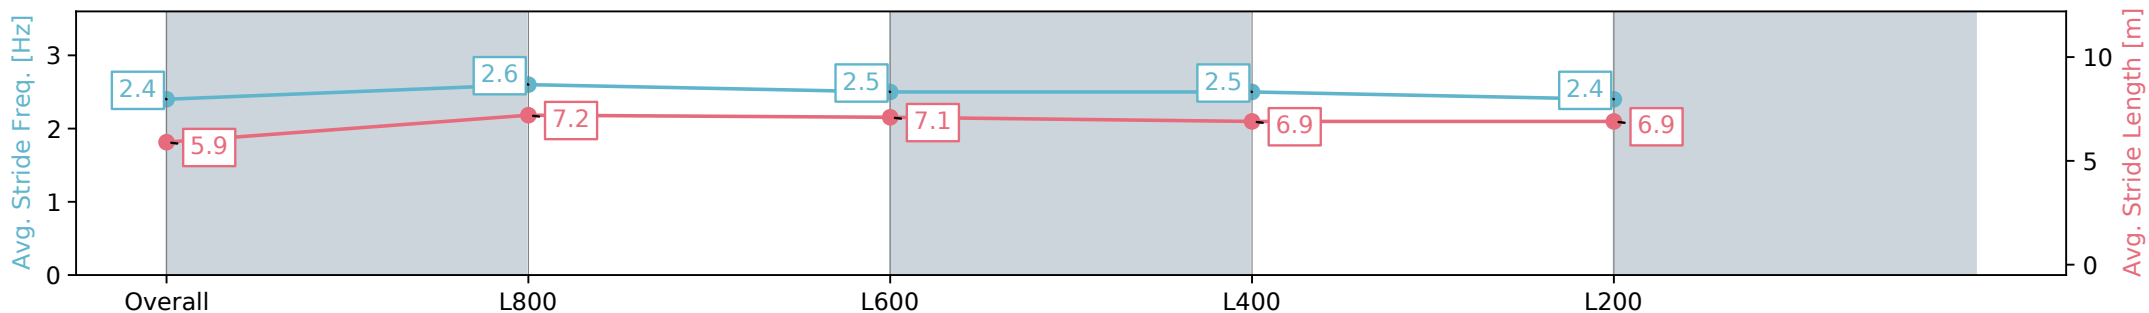

Section	Overall	L800	L600	L400	L200
Section Times	0:59.61 [6] (0:13.77)	0:45.84 [6] (0:10.88)	0:34.96 [5] (0:11.56)	0:23.39 [5] (0:11.64)	0:11.75 [8] (0:11.75)
Average Speed [km/h]	52.3	66.3	62.6	62.1	60.7
Top Speed [km/h]	68.4	69.0	64.2	63.1	62.9
Avg. Dist. to Rail [m]	7.8	1.9	1.3	4.6	5.5
Avg. Stride Freq. [Hz]	2.4	2.6	2.5	2.5	2.4
Avg. Stride Length [m]	5.9	7.2	7.1	6.9	6.9