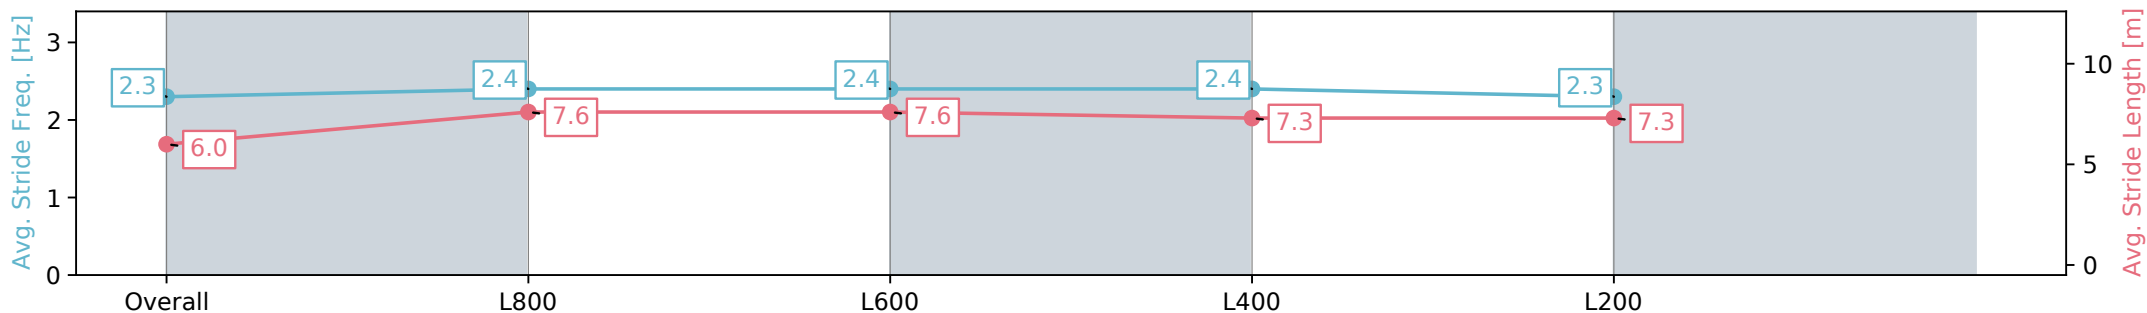

Section	Overall	L800	L600	L400	L200
Section Times	0:59.41 [3] (0:14.24)	0:45.17 [10] (0:10.89)	0:34.28 [9] (0:11.31)	0:22.97 [8] (0:11.34)	0:11.63 [6] (0:11.63)
Average Speed [km/h]	50.6	66.5	64.9	63.9	61.3
Top Speed [km/h]	68.8	68.7	66.0	65.1	64.9
Avg. Dist. to Rail [m]	4.4	2.5	2.9	6.4	7.8
Avg. Stride Freq. [Hz]	2.3	2.4	2.4	2.4	2.3
Avg. Stride Length [m]	6.0	7.6	7.6	7.3	7.3