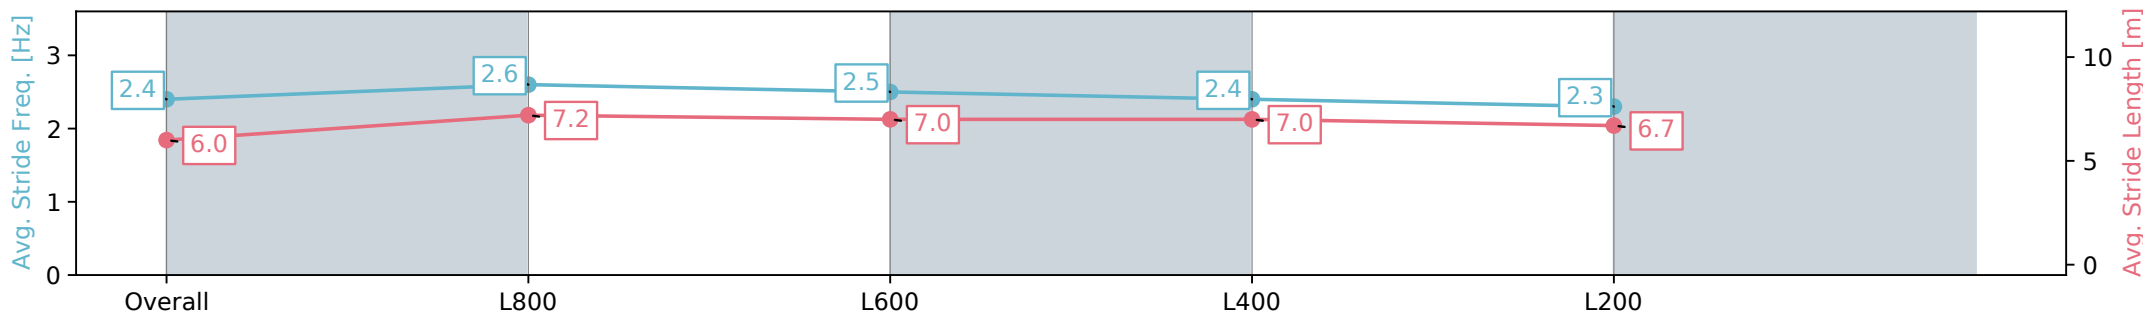

Horse/Jockey Name	GOPHER FRANK/Rochelle Milnes
Finish Rank	10
Fastest Section Time (Section)	0:10.79 (L800)
Top Speed [km/h] (Section)	70.2 (Overall)
Race State	Finished

Morphettville Parks SA - Professional

Race 2: Spring Racing Carnival at Morphettville - (Oct. 19th - Nov 9th) Handicap - 1000m

07 September 2024 - 12:58PM

Track Rating: Soft 6, Weather: Overcast, Rail Position: +9m 1000m-W/Post, +6m Remainder, Sectional 612m

Section	Overall	L800	L600	L400	L200
Section Times	1:00.26 [10] (0:13.64)	0:46.62 [4] (0:10.79)	0:35.83 [4] (0:11.53)	0:24.30 [3] (0:11.73)	0:12.57 [5] (0:12.56)
Average Speed [km/h]	52.8	67.0	62.8	61.4	56.6
Top Speed [km/h]	69.8	70.2	65.0	62.7	59.9
Avg. Dist. to Rail [m]	2.6	1.6	1.1	1.0	1.9
Avg. Stride Freq. [Hz]	2.4	2.6	2.5	2.4	2.3
Avg. Stride Length [m]	6.0	7.2	7.0	7.0	6.7

[ ] Ranking at each section and finish
-:-:- No data available at this section
NA No data available