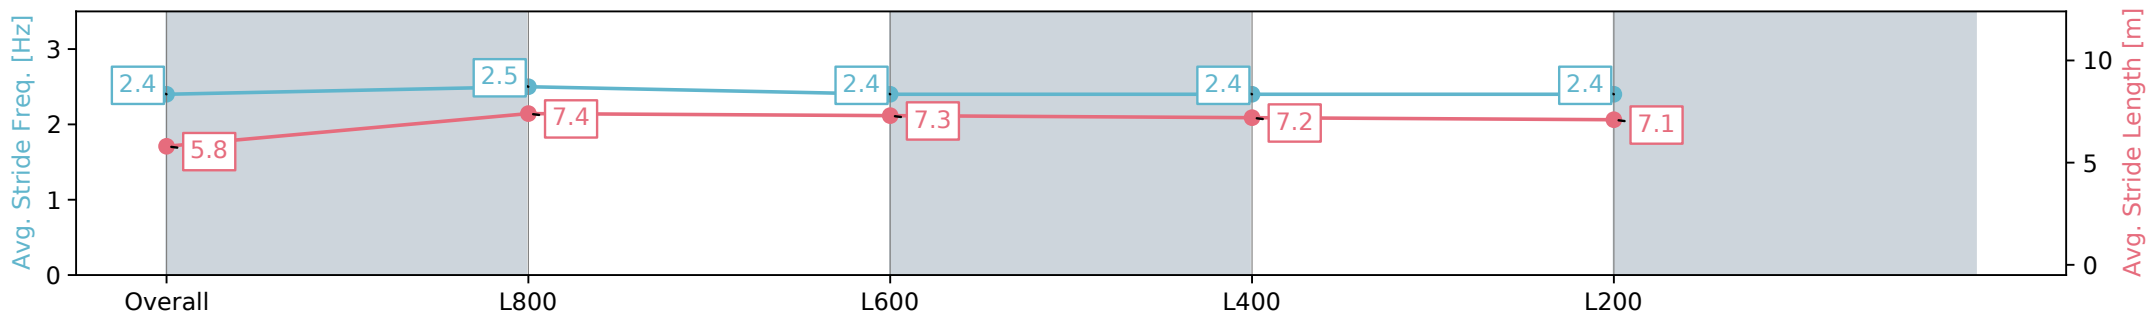

Section	Overall	L800	L600	L400	L200
Section Times	0:59.41 [2] (0:14.16)	0:45.25 [8] (0:10.88)	0:34.37 [8] (0:11.47)	0:22.90 [10] (0:11.31)	0:11.59 [7] (0:11.59)
Average Speed [km/h]	50.9	66.4	63.2	63.8	61.5
Top Speed [km/h]	67.7	68.3	64.6	64.5	64.1
Avg. Dist. to Rail [m]	6.0	1.8	1.1	2.8	4.3
Avg. Stride Freq. [Hz]	2.4	2.5	2.4	2.4	2.4
Avg. Stride Length [m]	5.8	7.4	7.3	7.2	7.1