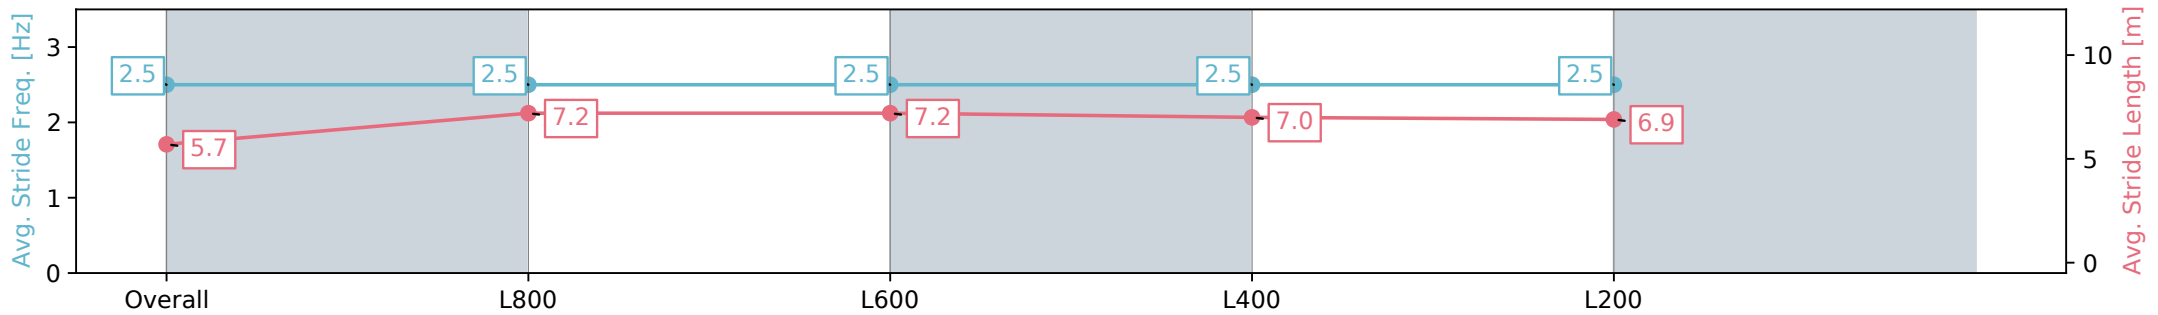

Section	Overall	L800	L600	L400	L200
Section Times	0:59.60 [5] (0:13.95)	0:45.65 [7] (0:11.03)	0:34.62 [7] (0:11.44)	0:23.18 [7] (0:11.61)	0:11.57 [9] (0:11.56)
Average Speed [km/h]	51.7	65.7	63.5	62.1	61.6
Top Speed [km/h]	67.4	67.6	65.0	63.8	62.5
Avg. Dist. to Rail [m]	6.5	3.4	1.2	3.3	6.5
Avg. Stride Freq. [Hz]	2.5	2.5	2.5	2.5	2.5
Avg. Stride Length [m]	5.7	7.2	7.2	7.0	6.9