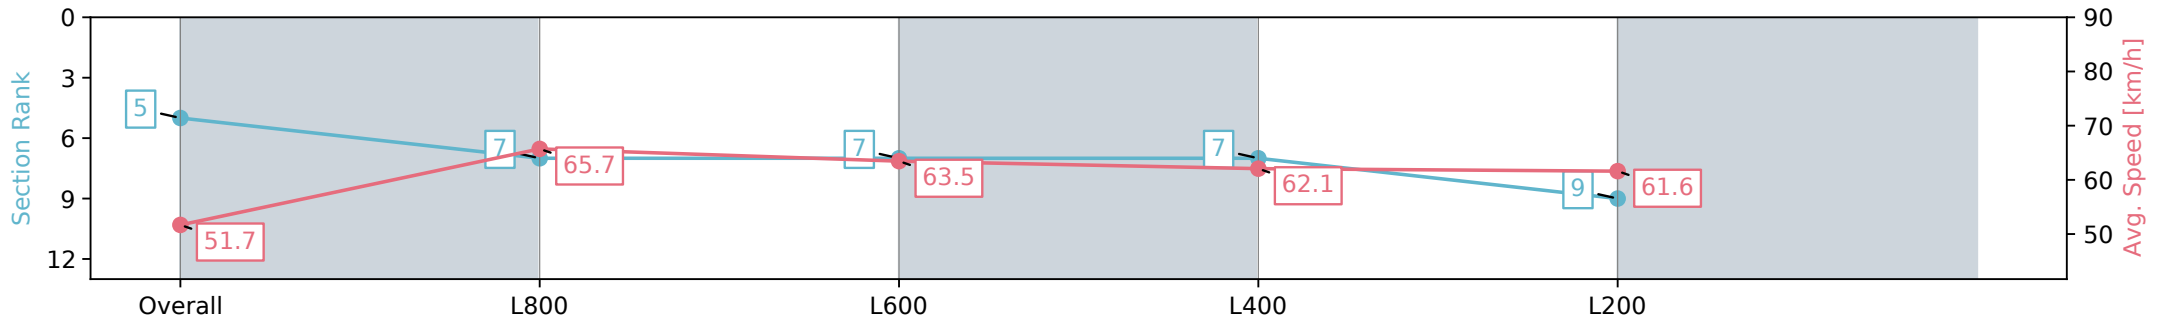

Section	Overall	L800	L600	L400	L200
Section Times	0:59.60 [5] (0:13.95)	0:45.65 [7] (0:11.03)	0:34.62 [7] (0:11.44)	0:23.18 [7] (0:11.61)	0:11.57 [9] (0:11.56)
Average Speed [km/h]	51.7	65.7	63.5	62.1	61.6
Top Speed [km/h]	67.4	67.6	65.0	63.8	62.5
Avg. Dist. to Rail [m]	6.5	3.4	1.2	3.3	6.5
Avg. Stride Freq. [Hz]	2.5	2.5	2.5	2.5	2.5
Avg. Stride Length [m]	5.7	7.2	7.2	7.0	6.9