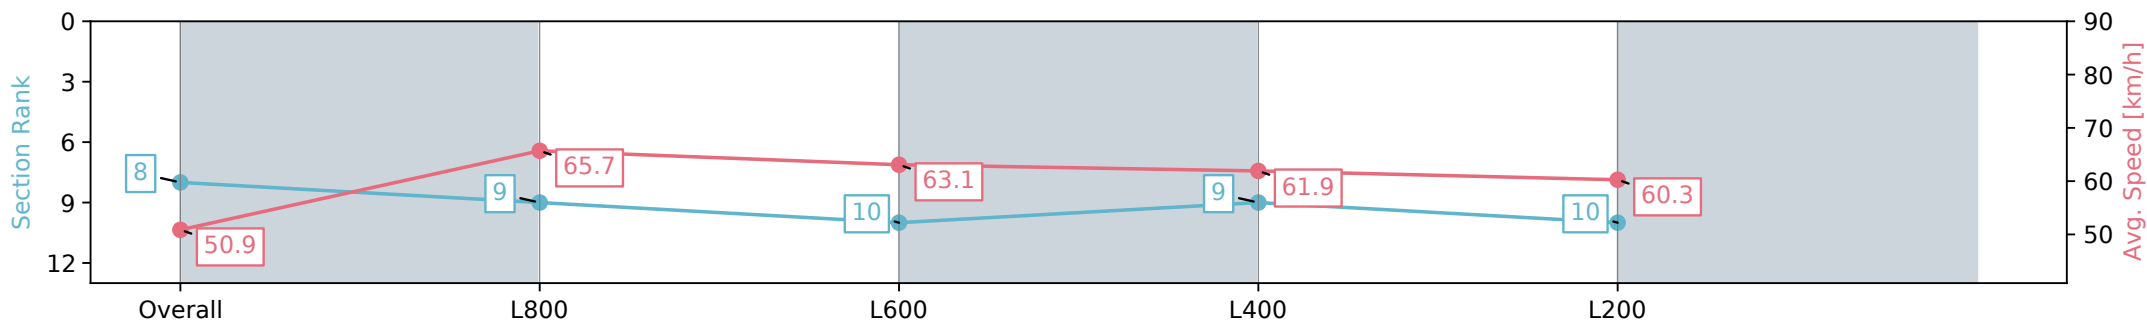

Section	Overall	L800	L600	L400	L200
Section Times	0:59.91 [8] (0:14.17)	0:45.74 [9] (0:10.98)	0:34.76 [10] (0:11.32)	0:23.44 [9] (0:11.61)	0:11.83 [10] (0:11.83)
Average Speed [km/h]	50.9	65.7	63.1	61.9	60.3
Top Speed [km/h]	66.8	67.4	64.3	62.4	62.7
Avg. Dist. to Rail [m]	5.2	0.8	1.3	1.1	4.4
Avg. Stride Freq. [Hz]	2.3	2.5	2.5	2.5	2.4
Avg. Stride Length [m]	5.9	7.2	7.1	7.0	6.9