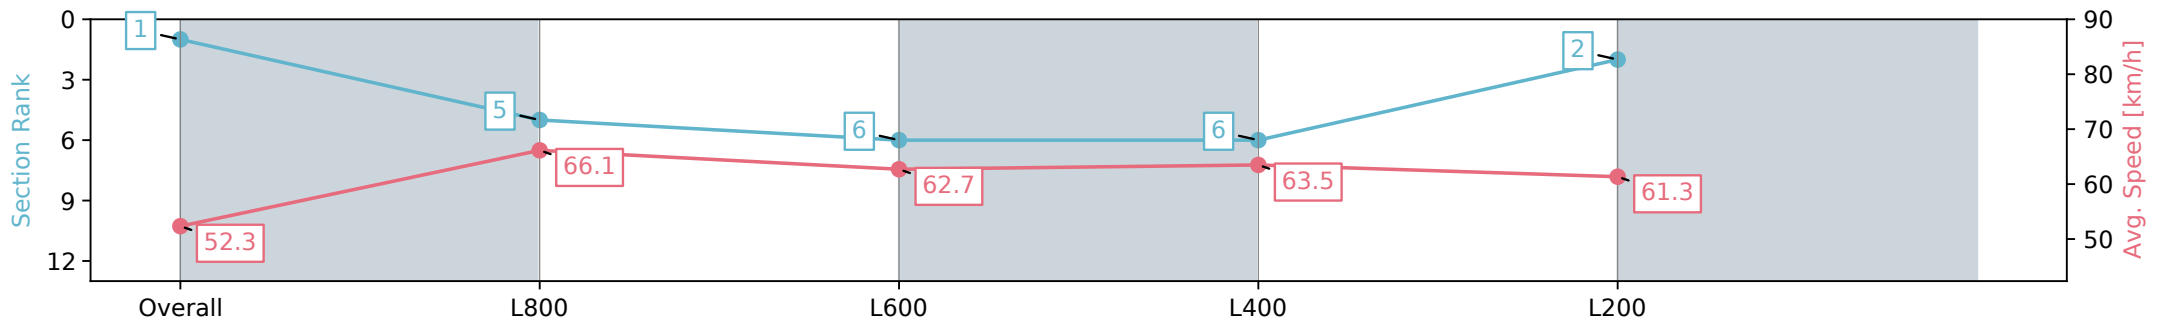

07 September 2024 - 12:58PM

Track Rating: Soft 6, Weather: Overcast, Rail Position: +9m 1000m-W/Post, +6m Remainder, Sectional 612m

Section	Overall	L800	L600	L400	L200
Section Times	0:59.21 [1] (0:13.76)	0:45.45 [5] (0:10.92)	0:34.53 [6] (0:11.56)	0:22.97 [6] (0:11.36)	0:11.61 [2] (0:11.61)
Average Speed [km/h]	52.3	66.1	62.7	63.5	61.3
Top Speed [km/h]	68.4	68.3	64.1	64.6	64.3
Avg. Dist. to Rail [m]	4.4	2.0	1.1	3.1	5.2
Avg. Stride Freq. [Hz]	2.4	2.5	2.4	2.5	2.4
Avg. Stride Length [m]	5.9	7.4	7.2	7.1	7.1