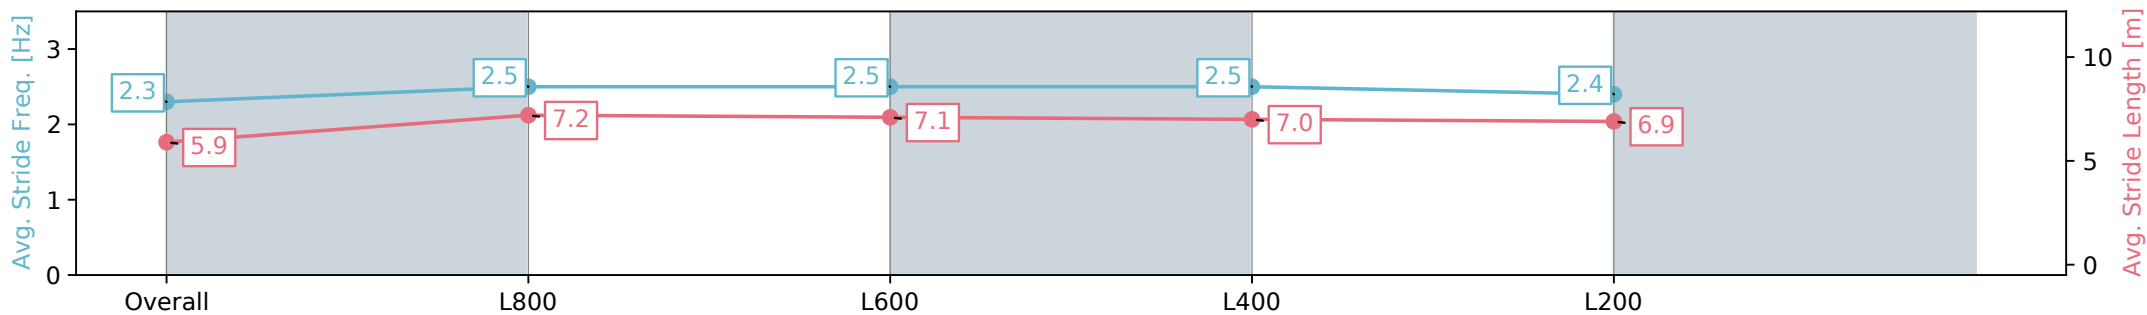

Section	Overall	L800	L600	L400	L200
Section Times	0:59.91 [8] (0:14.17)	0:45.74 [9] (0:10.98)	0:34.76 [10] (0:11.32)	0:23.44 [9] (0:11.61)	0:11.83 [10] (0:11.83)
Average Speed [km/h]	50.9	65.7	63.1	61.9	60.3
Top Speed [km/h]	66.8	67.4	64.3	62.4	62.7
Avg. Dist. to Rail [m]	5.2	0.8	1.3	1.1	4.4
Avg. Stride Freq. [Hz]	2.3	2.5	2.5	2.5	2.4
Avg. Stride Length [m]	5.9	7.2	7.1	7.0	6.9