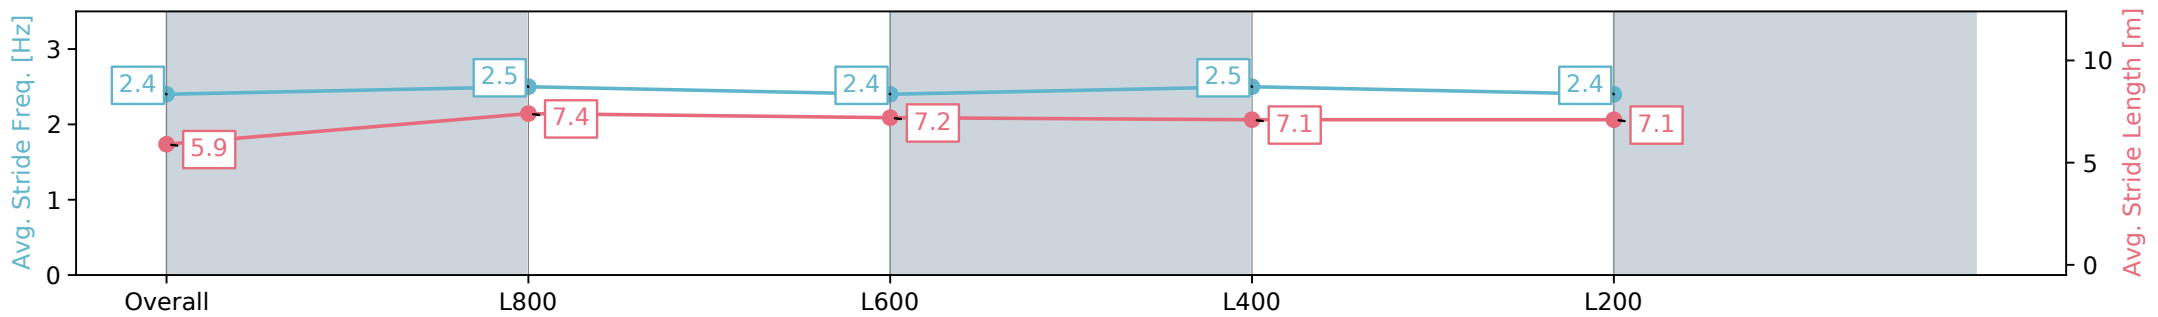

07 September 2024 - 12:58PM

Track Rating: Soft 6, Weather: Overcast, Rail Position: +9m 1000m-W/Post, +6m Remainder, Sectional 612m

Section	Overall	L800	L600	L400	L200
Section Times	0:59.21 [1] (0:13.76)	0:45.45 [5] (0:10.92)	0:34.53 [6] (0:11.56)	0:22.97 [6] (0:11.36)	0:11.61 [2] (0:11.61)
Average Speed [km/h]	52.3	66.1	62.7	63.5	61.3
Top Speed [km/h]	68.4	68.3	64.1	64.6	64.3
Avg. Dist. to Rail [m]	4.4	2.0	1.1	3.1	5.2
Avg. Stride Freq. [Hz]	2.4	2.5	2.4	2.5	2.4
Avg. Stride Length [m]	5.9	7.4	7.2	7.1	7.1