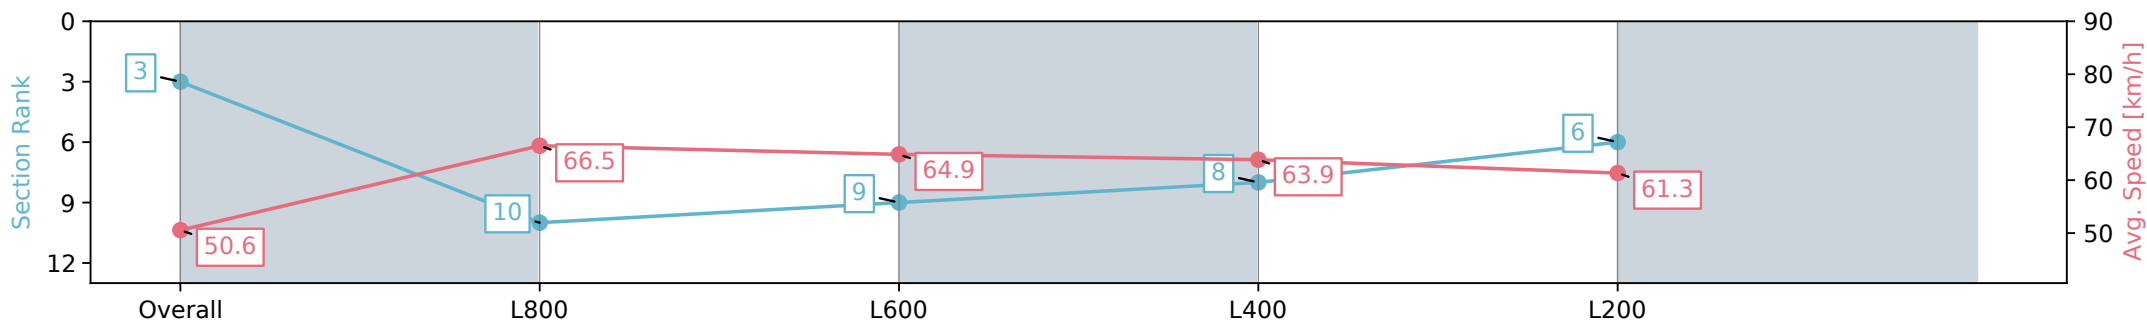

Section	Overall	L800	L600	L400	L200
Section Times	0:59.41 [3] (0:14.24)	0:45.17 [10] (0:10.89)	0:34.28 [9] (0:11.31)	0:22.97 [8] (0:11.34)	0:11.63 [6] (0:11.63)
Average Speed [km/h]	50.6	66.5	64.9	63.9	61.3
Top Speed [km/h]	68.8	68.7	66.0	65.1	64.9
Avg. Dist. to Rail [m]	4.4	2.5	2.9	6.4	7.8
Avg. Stride Freq. [Hz]	2.3	2.4	2.4	2.4	2.3
Avg. Stride Length [m]	6.0	7.6	7.6	7.3	7.3