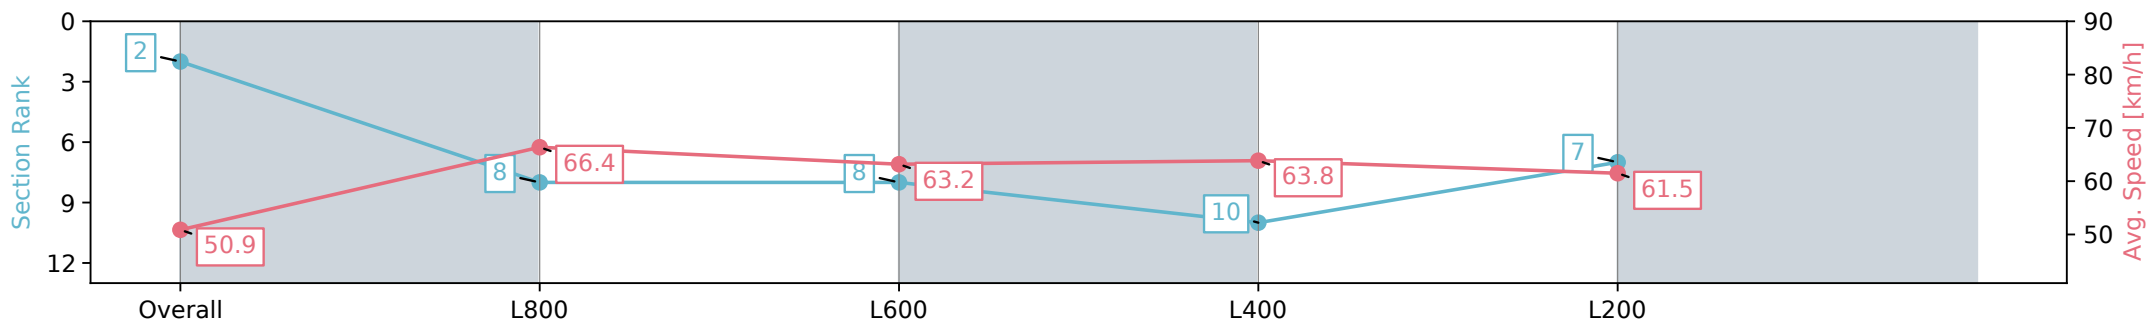

Section	Overall	L800	L600	L400	L200
Section Times	0:59.41 [2] (0:14.16)	0:45.25 [8] (0:10.88)	0:34.37 [8] (0:11.47)	0:22.90 [10] (0:11.31)	0:11.59 [7] (0:11.59)
Average Speed [km/h]	50.9	66.4	63.2	63.8	61.5
Top Speed [km/h]	67.7	68.3	64.6	64.5	64.1
Avg. Dist. to Rail [m]	6.0	1.8	1.1	2.8	4.3
Avg. Stride Freq. [Hz]	2.4	2.5	2.4	2.4	2.4
Avg. Stride Length [m]	5.8	7.4	7.3	7.2	7.1