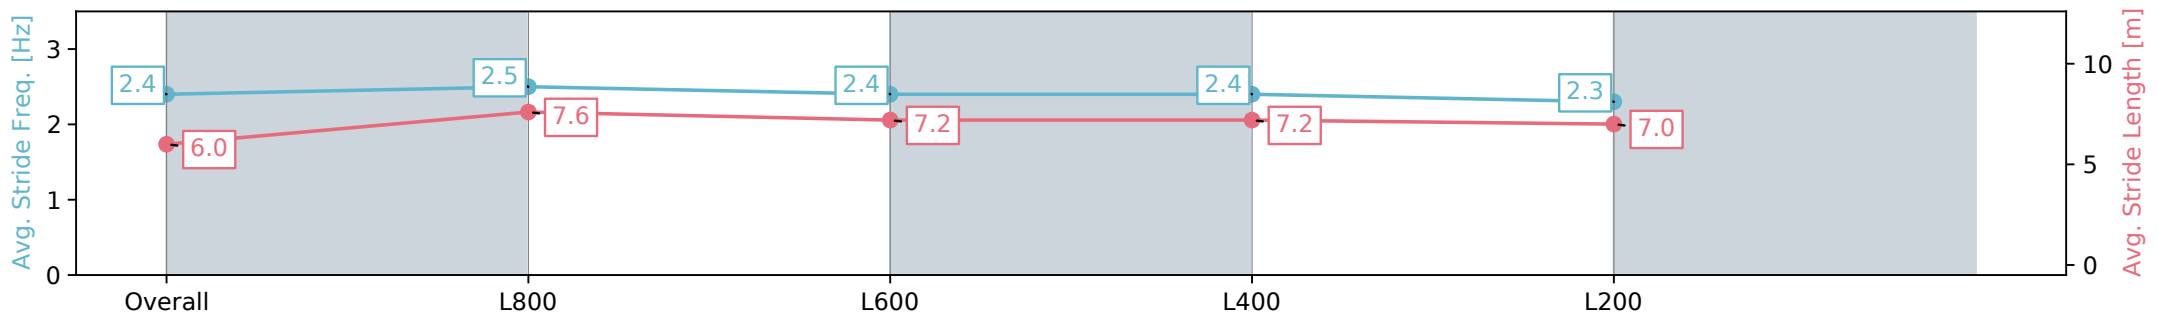

Section	Overall	L800	L600	L400	L200
Section Times	0:59.90 [7] (0:13.61)	0:46.29 [2] (0:10.74)	0:35.55 [3] (0:11.63)	0:23.92 [4] (0:11.69)	0:12.23 [3] (0:12.23)
Average Speed [km/h]	52.9	67.1	62.0	61.6	58.2
Top Speed [km/h]	69.8	69.5	64.1	62.6	60.8
Avg. Dist. to Rail [m]	2.2	0.8	0.5	0.2	0.2
Avg. Stride Freq. [Hz]	2.4	2.5	2.4	2.4	2.3
Avg. Stride Length [m]	6.0	7.6	7.2	7.2	7.0