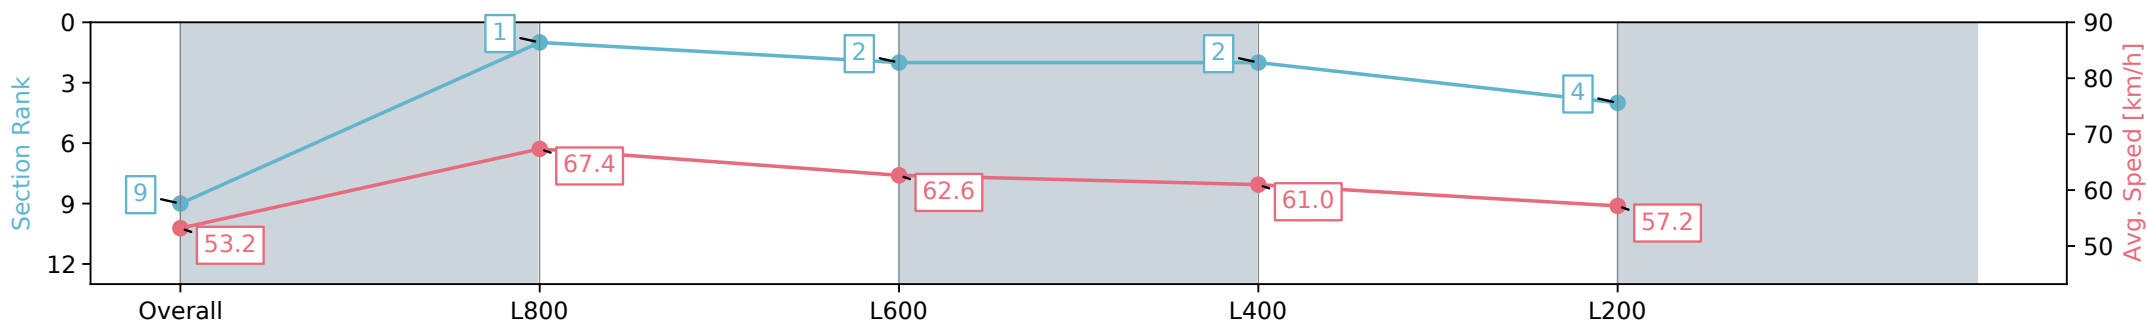

Horse/Jockey Name	IN LOVE/Anna Jordsjo
Finish Rank	9
Fastest Section Time (Section)	0:10.76 (L800)
Top Speed [km/h] (Section)	69.7 (Overall)
Race State	Finished

Morphettville Parks SA - Professional

Race 2: Spring Racing Carnival at Morphettville - (Oct. 19th - Nov 9th) Handicap - 1000m

07 September 2024 - 12:58PM

Track Rating: Soft 6, Weather: Overcast, Rail Position: +9m 1000m-W/Post, +6m Remainder, Sectional 612m

Section	Overall	L800	L600	L400	L200
Section Times	1:00.13 [9] (0:13.56)	0:46.56 [1] (0:10.76)	0:35.80 [2] (0:11.52)	0:24.28 [2] (0:11.83)	0:12.45 [4] (0:12.45)
Average Speed [km/h]	53.2	67.4	62.6	61.0	57.2
Top Speed [km/h]	69.7	69.7	65.0	61.7	60.9
Avg. Dist. to Rail [m]	7.4	2.9	0.5	1.9	3.0
Avg. Stride Freq. [Hz]	2.4	2.5	2.2	2.5	2.4
Avg. Stride Length [m]	5.9	7.5	7.8	6.9	6.6

- [ ] Ranking at each section and finish
- -:-:- No data available at this section
- NA No data available