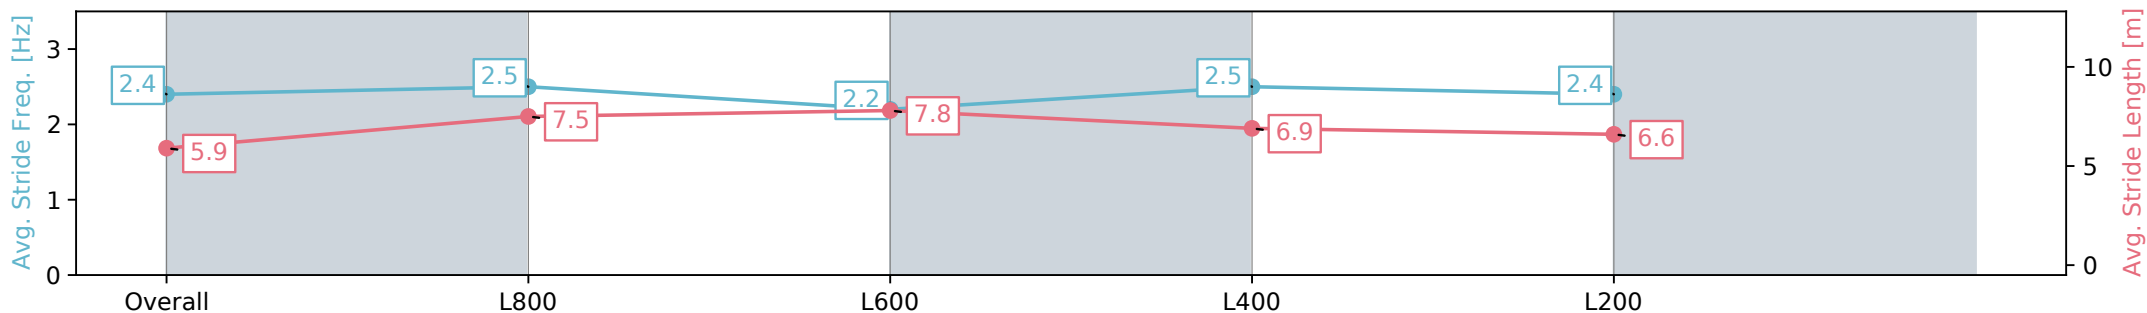

Morphettville Parks SA - Professional

Race 2: Spring Racing Carnival at Morphettville - (Oct. 19th - Nov 9th) Handicap - 1000m

07 September 2024 - 12:58PM

Track Rating: Soft 6, Weather: Overcast, Rail Position: +9m 1000m-W/Post, +6m Remainder, Sectional 612m

Section	Overall	L800	L600	L400	L200
Section Times	1:00.13 [9] (0:13.56)	0:46.56 [1] (0:10.76)	0:35.80 [2] (0:11.52)	0:24.28 [2] (0:11.83)	0:12.45 [4] (0:12.45)
Average Speed [km/h]	53.2	67.4	62.6	61.0	57.2
Top Speed [km/h]	69.7	69.7	65.0	61.7	60.9
Avg. Dist. to Rail [m]	7.4	2.9	0.5	1.9	3.0
Avg. Stride Freq. [Hz]	2.4	2.5	2.2	2.5	2.4
Avg. Stride Length [m]	5.9	7.5	7.8	6.9	6.6