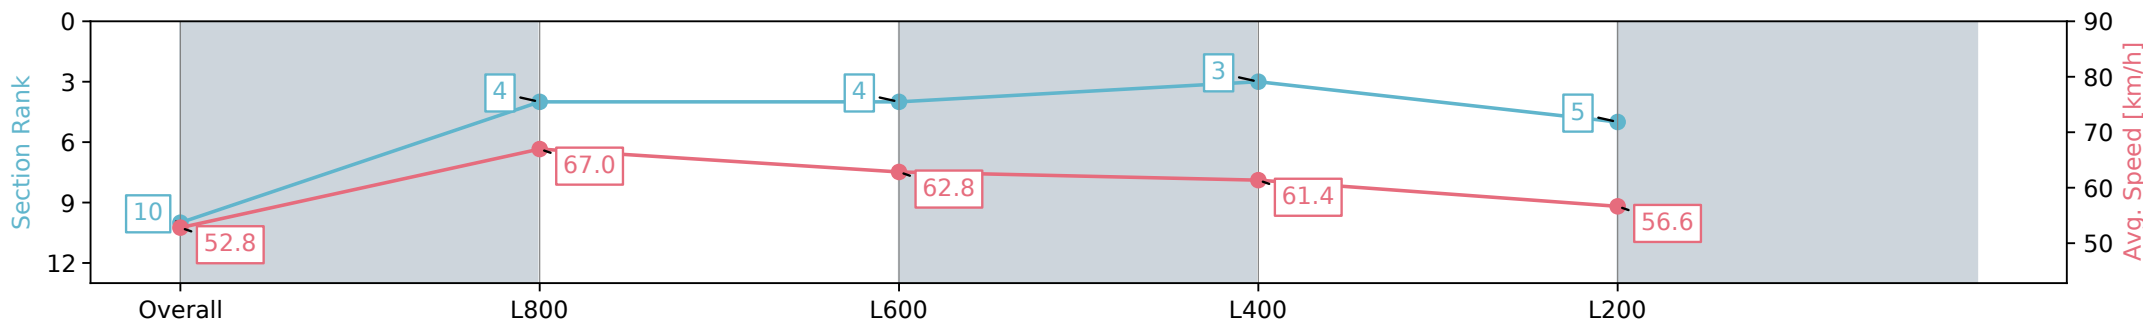

Horse/Jockey Name	GOPHER FRANK/Rochelle Milnes
Finish Rank	10
Fastest Section Time (Section)	0:10.79 (L800)
Top Speed [km/h] (Section)	70.2 (Overall)
Race State	Finished

Morphettville Parks SA - Professional

Race 2: Spring Racing Carnival at Morphettville - (Oct. 19th - Nov 9th) Handicap - 1000m

07 September 2024 - 12:58PM

Track Rating: Soft 6, Weather: Overcast, Rail Position: +9m 1000m-W/Post, +6m Remainder, Sectional 612m

Section	Overall	L800	L600	L400	L200
Section Times	1:00.26 [10] (0:13.64)	0:46.62 [4] (0:10.79)	0:35.83 [4] (0:11.53)	0:24.30 [3] (0:11.73)	0:12.57 [5] (0:12.56)
Average Speed [km/h]	52.8	67.0	62.8	61.4	56.6
Top Speed [km/h]	69.8	70.2	65.0	62.7	59.9
Avg. Dist. to Rail [m]	2.6	1.6	1.1	1.0	1.9
Avg. Stride Freq. [Hz]	2.4	2.6	2.5	2.4	2.3
Avg. Stride Length [m]	6.0	7.2	7.0	7.0	6.7

[ ] Ranking at each section and finish
-:-:- No data available at this section
NA No data available