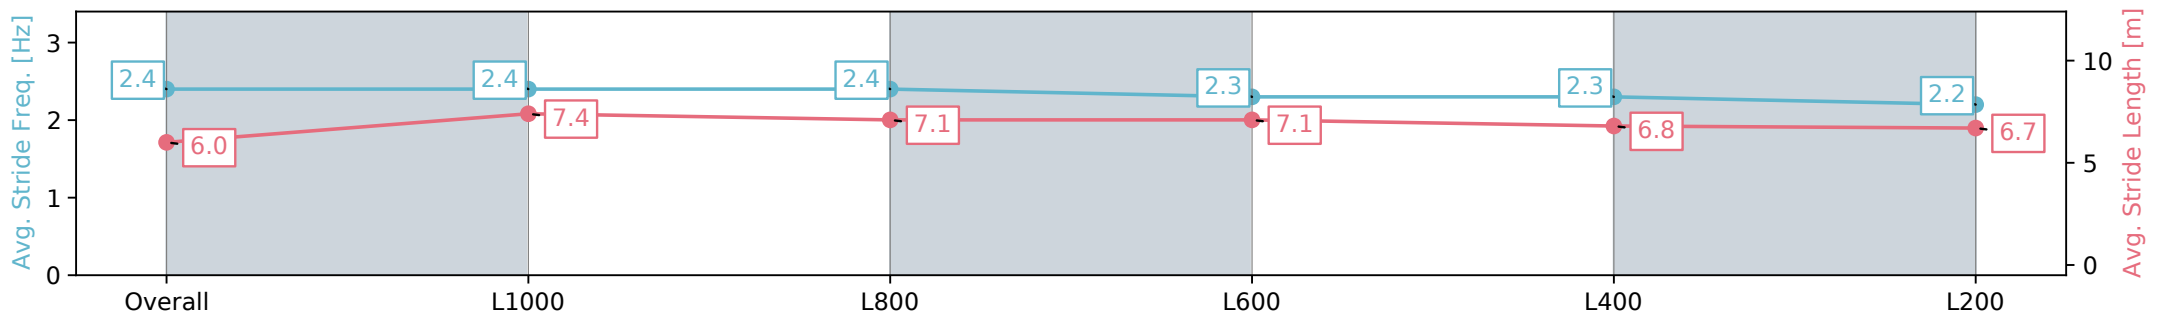

Morphettville Parks SA - Professional

Race 1: Canadian Club Maiden Plate - 1250m

07 September 2024 - 12:22PM

Track Rating: Soft 6, Weather: Overcast, Rail Position: +9m 1000m-W/Post, +6m Remainder, Sectional 612m

Section	Overall	L1000	L800	L600	L400	L200
Section Times	1:18.57 [9] (0:16.88)	1:01.69 [5] (0:11.51)	0:50.18 [7] (0:11.67)	0:38.51 [6] (0:12.23)	0:26.28 [6] (0:12.54)	0:13.74 [9] (0:13.74)
Average Speed [km/h]	53.3	62.9	61.7	59.2	57.6	52.5
Top Speed [km/h]	67.6	65.2	64.6	60.5	58.3	56.9
Avg. Dist. to Rail [m]	1.9	1.0	0.8	1.0	1.8	3.8
Avg. Stride Freq. [Hz]	2.4	2.4	2.4	2.3	2.3	2.2
Avg. Stride Length [m]	6.0	7.4	7.1	7.1	6.8	6.7