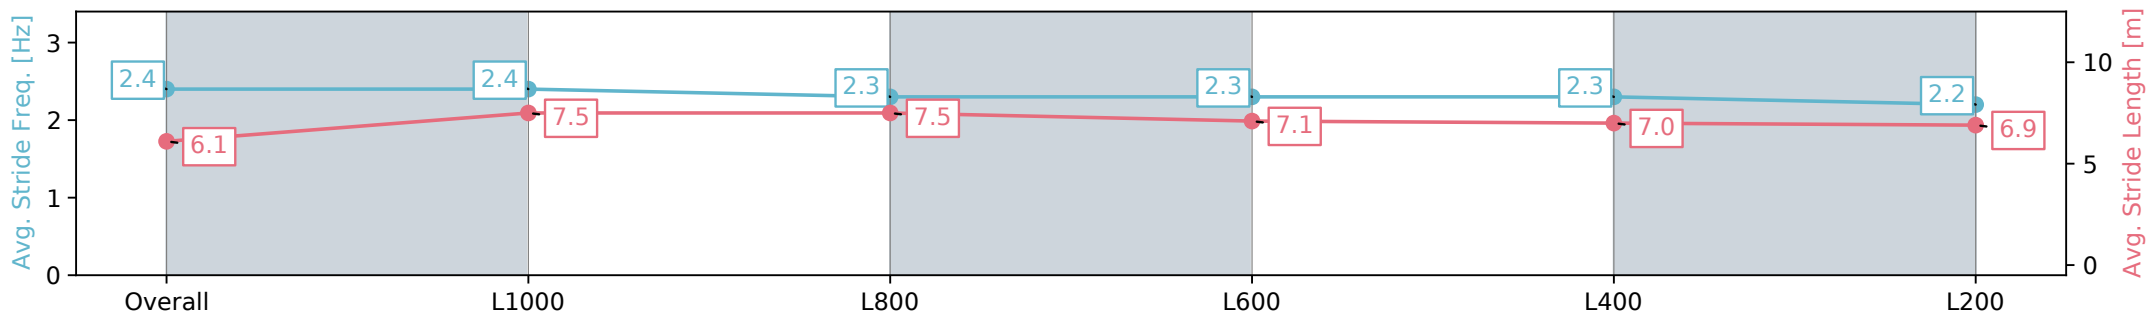

Section	Overall	L1000	L800	L600	L400	L200
Section Times	1:17.74 [7] (0:16.96)	1:00.78 [7] (0:11.38)	0:49.40 [6] (0:11.61)	0:37.79 [5] (0:12.20)	0:25.59 [5] (0:12.43)	0:13.16 [5] (0:13.16)
Average Speed [km/h]	53.2	63.9	62.3	59.8	58.3	54.7
Top Speed [km/h]	66.6	66.5	63.2	61.3	59.3	58.1
Avg. Dist. to Rail [m]	5.4	2.4	2.3	2.6	3.2	5.5
Avg. Stride Freq. [Hz]	2.4	2.4	2.3	2.3	2.3	2.2
Avg. Stride Length [m]	6.1	7.5	7.5	7.1	7.0	6.9