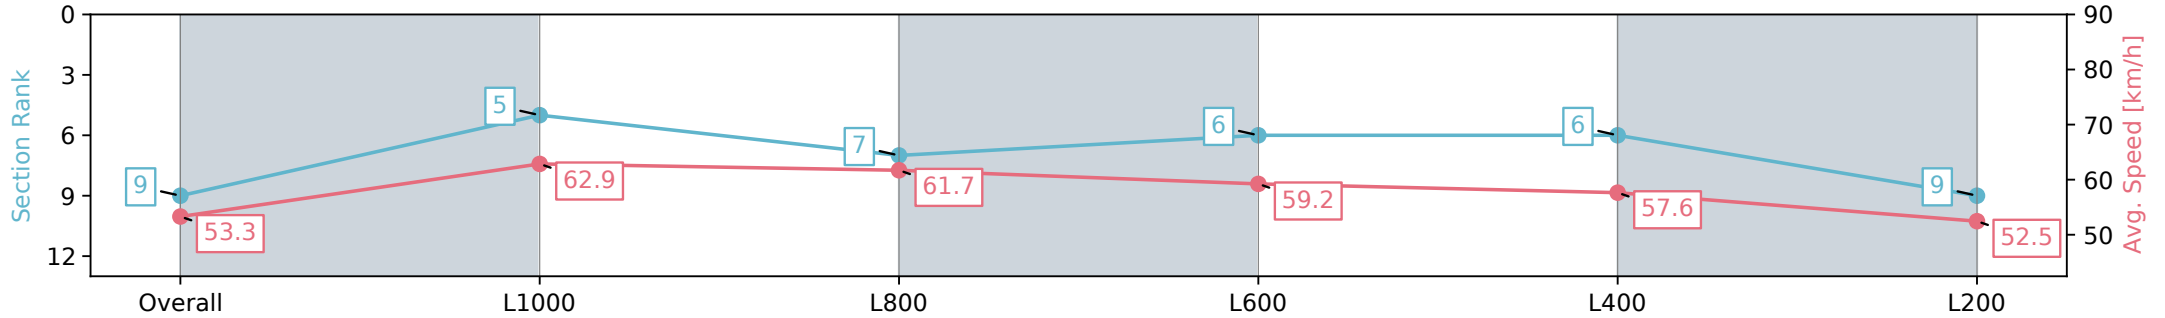

Section	Overall	L1000	L800	L600	L400	L200
Section Times	1:18.57 [9] (0:16.88)	1:01.69 [5] (0:11.51)	0:50.18 [7] (0:11.67)	0:38.51 [6] (0:12.23)	0:26.28 [6] (0:12.54)	0:13.74 [9] (0:13.74)
Average Speed [km/h]	53.3	62.9	61.7	59.2	57.6	52.5
Top Speed [km/h]	67.6	65.2	64.6	60.5	58.3	56.9
Avg. Dist. to Rail [m]	1.9	1.0	0.8	1.0	1.8	3.8
Avg. Stride Freq. [Hz]	2.4	2.4	2.4	2.3	2.3	2.2
Avg. Stride Length [m]	6.0	7.4	7.1	7.1	6.8	6.7