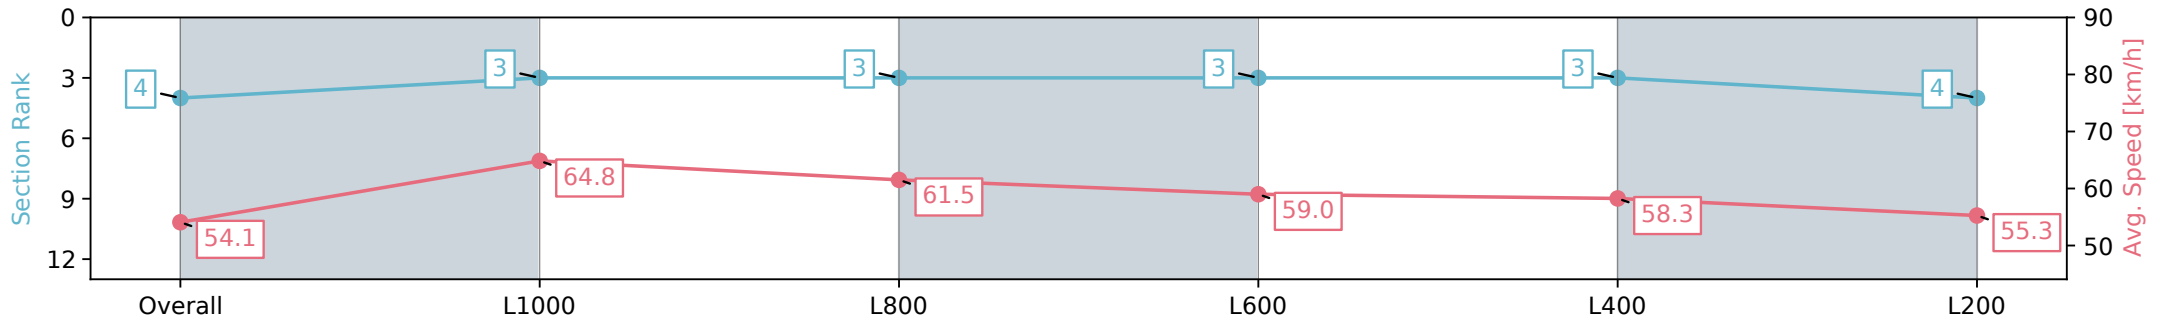

Section	Overall	L1000	L800	L600	L400	L200
Section Times	1:17.27 [4] (0:16.67)	1:00.60 [3] (0:11.26)	0:49.34 [3] (0:11.72)	0:37.62 [3] (0:12.26)	0:25.36 [3] (0:12.35)	0:13.01 [4] (0:13.01)
Average Speed [km/h]	54.1	64.8	61.5	59.0	58.3	55.3
Top Speed [km/h]	68.0	67.7	63.7	59.7	59.5	57.7
Avg. Dist. to Rail [m]	4.5	2.6	1.2	0.6	0.4	1.1
Avg. Stride Freq. [Hz]	2.4	2.5	2.4	2.5	2.4	2.3
Avg. Stride Length [m]	6.0	7.0	7.0	6.7	6.6	6.6