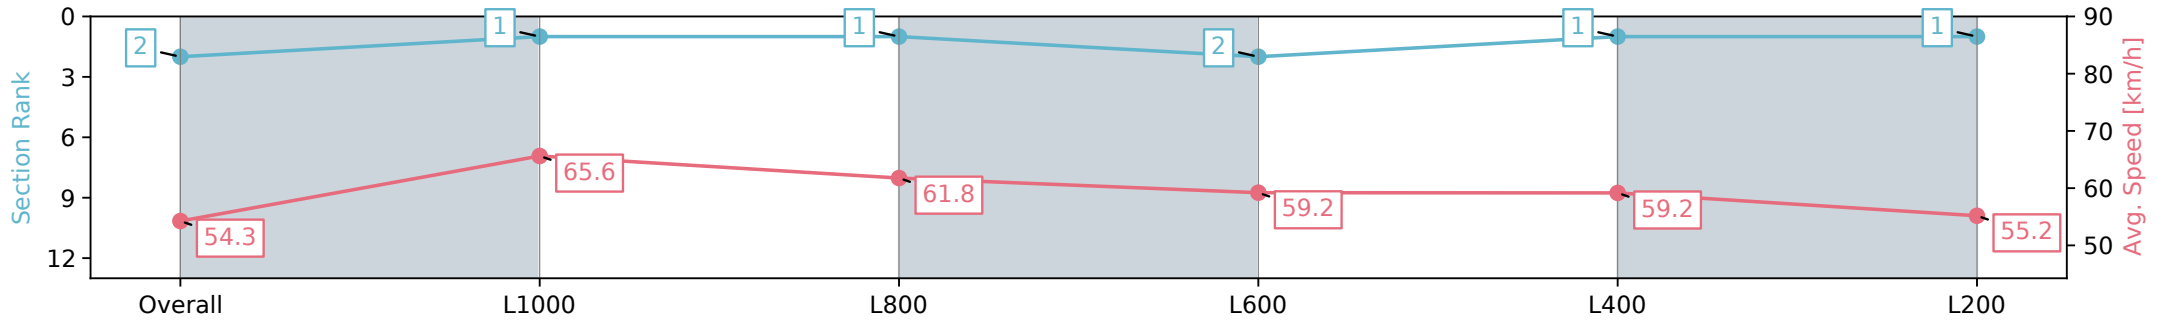

Section	Overall	L1000	L800	L600	L400	L200
Section Times	1:16.86 [2] (0:16.65)	1:00.21 [1] (0:11.20)	0:49.01 [1] (0:11.65)	0:37.36 [2] (0:12.13)	0:25.23 [1] (0:12.18)	0:13.05 [1] (0:13.05)
Average Speed [km/h]	54.3	65.6	61.8	59.2	59.2	55.2
Top Speed [km/h]	68.8	67.8	63.8	60.4	60.2	58.6
Avg. Dist. to Rail [m]	7.9	3.7	0.9	0.5	1.1	1.6
Avg. Stride Freq. [Hz]	2.4	2.5	2.4	2.4	2.4	2.3
Avg. Stride Length [m]	6.2	7.3	7.3	7.0	6.8	6.6