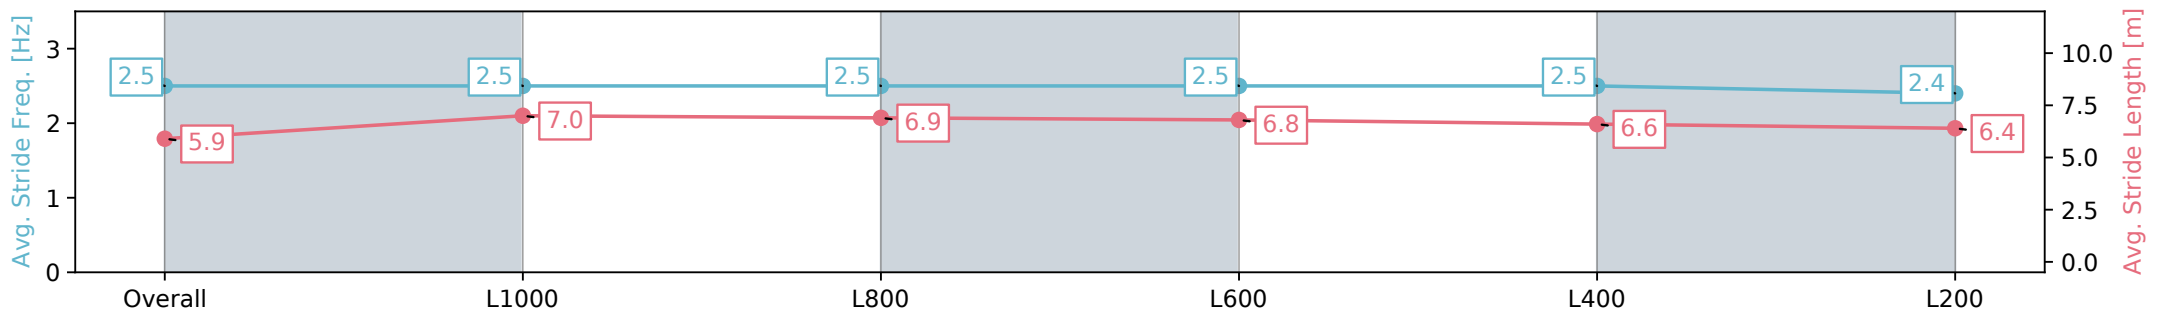

Section	Overall	L1000	L800	L600	L400	L200
Section Times	1:17.47 [6] (0:17.02)	1:00.45 [8] (0:11.65)	0:48.80 [10] (0:11.67)	0:37.13 [9] (0:12.08)	0:25.05 [9] (0:12.26)	0:12.79 [6] (0:12.79)
Average Speed [km/h]	53.0	62.8	61.8	60.2	59.2	56.3
Top Speed [km/h]	66.3	65.3	63.7	61.7	61.1	59.7
Avg. Dist. to Rail [m]	2.6	3.3	2.3	1.7	4.5	7.1
Avg. Stride Freq. [Hz]	2.5	2.5	2.5	2.5	2.5	2.4
Avg. Stride Length [m]	5.9	7.0	6.9	6.8	6.6	6.4