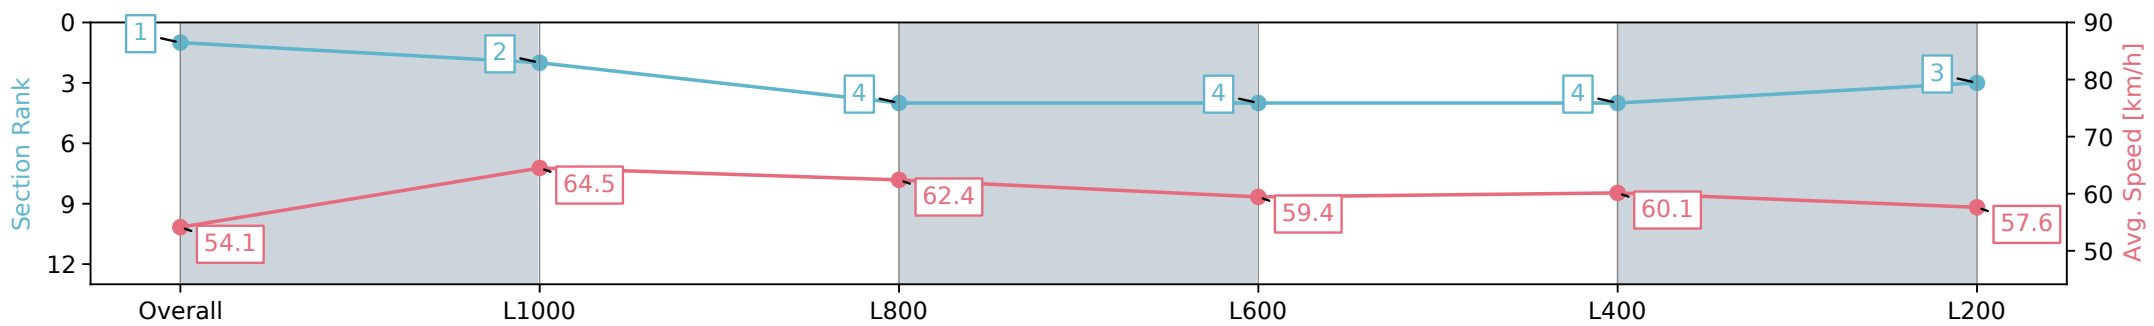

Horse/Jockey Name	GUMERACHA CRACKER/Jason Holder
Finish Rank	1
Fastest Section Time (Section)	0:11.39 (L800)
Top Speed [km/h] (Section)	68.3 (Overall)
Race State	Finished

Morphettville Parks SA - Professional

Race 1: Canadian Club Maiden Plate - 1250m

07 September 2024 - 12:22PM

Track Rating: Soft 6, Weather: Overcast, Rail Position: +9m 1000m-W/Post, +6m Remainder, Sectional 612m

Section	Overall	L1000	L800	L600	L400	L200
Section Times	1:16.57 [1] (0:16.66)	0:59.91 [2] (0:11.39)	0:48.52 [4] (0:11.64)	0:36.88 [4] (0:12.30)	0:24.58 [4] (0:12.09)	0:12.49 [3] (0:12.49)
Average Speed [km/h]	54.1	64.5	62.4	59.4	60.1	57.6
Top Speed [km/h]	68.3	67.2	64.4	61.5	61.0	61.0
Avg. Dist. to Rail [m]	6.1	4.4	3.6	3.0	4.6	5.6
Avg. Stride Freq. [Hz]	2.5	2.6	2.5	2.5	2.5	2.5
Avg. Stride Length [m]	5.8	6.9	6.9	6.7	6.5	6.3

[ ] Ranking at each section and finish
-:-:- No data available at this section
NA No data available