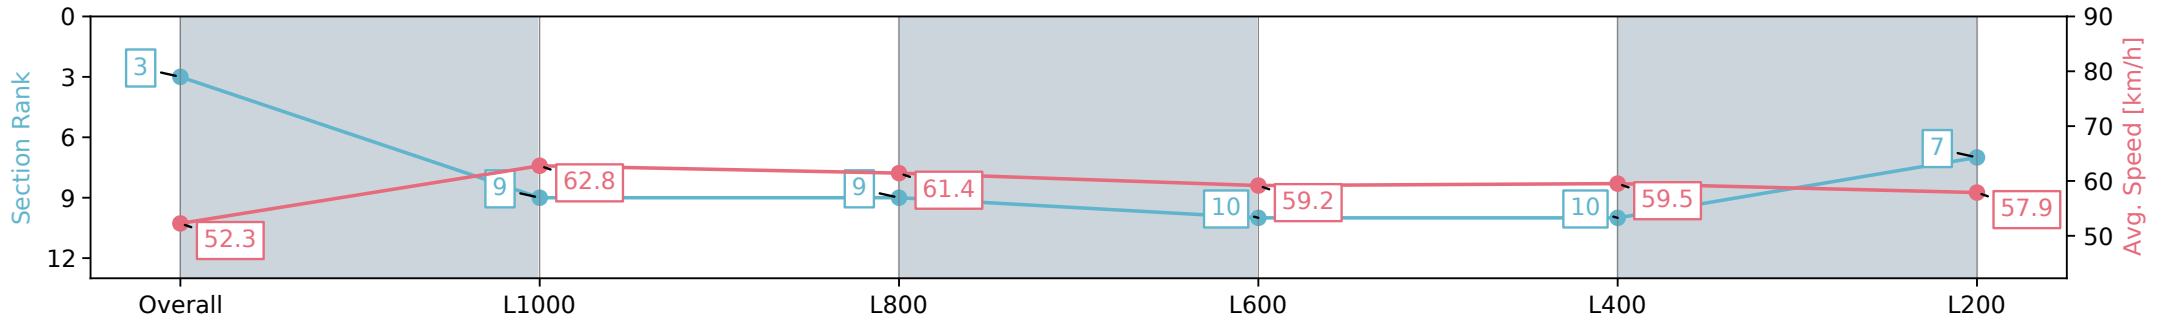

Section	Overall	L1000	L800	L600	L400	L200
Section Times	1:17.15 [3] (0:17.22)	0:59.93 [9] (0:11.45)	0:48.48 [9] (0:11.73)	0:36.75 [10] (0:12.18)	0:24.57 [10] (0:12.12)	0:12.45 [7] (0:12.45)
Average Speed [km/h]	52.3	62.8	61.4	59.2	59.5	57.9
Top Speed [km/h]	66.0	65.4	63.7	61.1	61.3	61.6
Avg. Dist. to Rail [m]	1.0	0.3	0.6	0.7	1.0	5.1
Avg. Stride Freq. [Hz]	2.5	2.5	2.4	2.4	2.4	2.4
Avg. Stride Length [m]	5.9	7.1	7.0	6.9	6.9	6.8