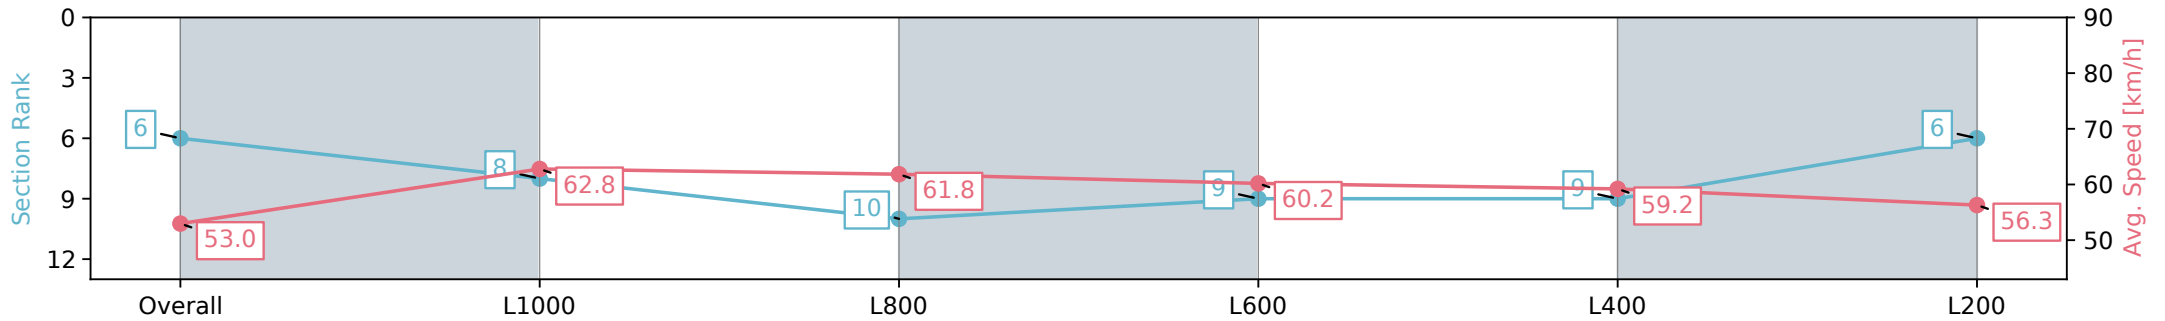

Section	Overall	L1000	L800	L600	L400	L200
Section Times	1:17.47 [6] (0:17.02)	1:00.45 [8] (0:11.65)	0:48.80 [10] (0:11.67)	0:37.13 [9] (0:12.08)	0:25.05 [9] (0:12.26)	0:12.79 [6] (0:12.79)
Average Speed [km/h]	53.0	62.8	61.8	60.2	59.2	56.3
Top Speed [km/h]	66.3	65.3	63.7	61.7	61.1	59.7
Avg. Dist. to Rail [m]	2.6	3.3	2.3	1.7	4.5	7.1
Avg. Stride Freq. [Hz]	2.5	2.5	2.5	2.5	2.5	2.4
Avg. Stride Length [m]	5.9	7.0	6.9	6.8	6.6	6.4