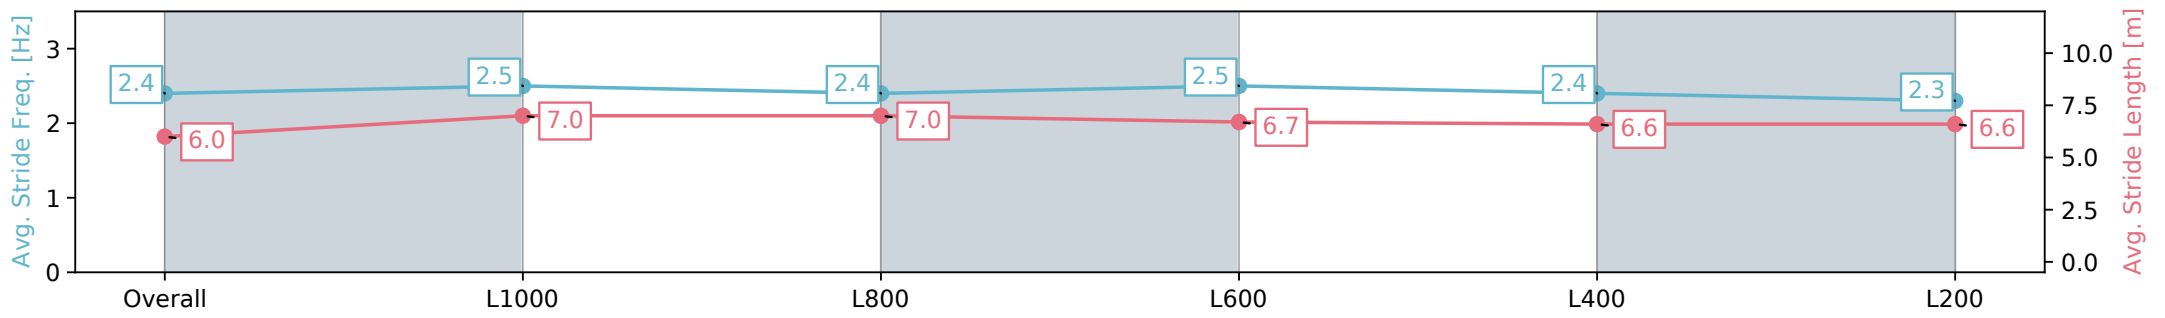

Section	Overall	L1000	L800	L600	L400	L200
Section Times	1:17.27 [4] (0:16.67)	1:00.60 [3] (0:11.26)	0:49.34 [3] (0:11.72)	0:37.62 [3] (0:12.26)	0:25.36 [3] (0:12.35)	0:13.01 [4] (0:13.01)
Average Speed [km/h]	54.1	64.8	61.5	59.0	58.3	55.3
Top Speed [km/h]	68.0	67.7	63.7	59.7	59.5	57.7
Avg. Dist. to Rail [m]	4.5	2.6	1.2	0.6	0.4	1.1
Avg. Stride Freq. [Hz]	2.4	2.5	2.4	2.5	2.4	2.3
Avg. Stride Length [m]	6.0	7.0	7.0	6.7	6.6	6.6