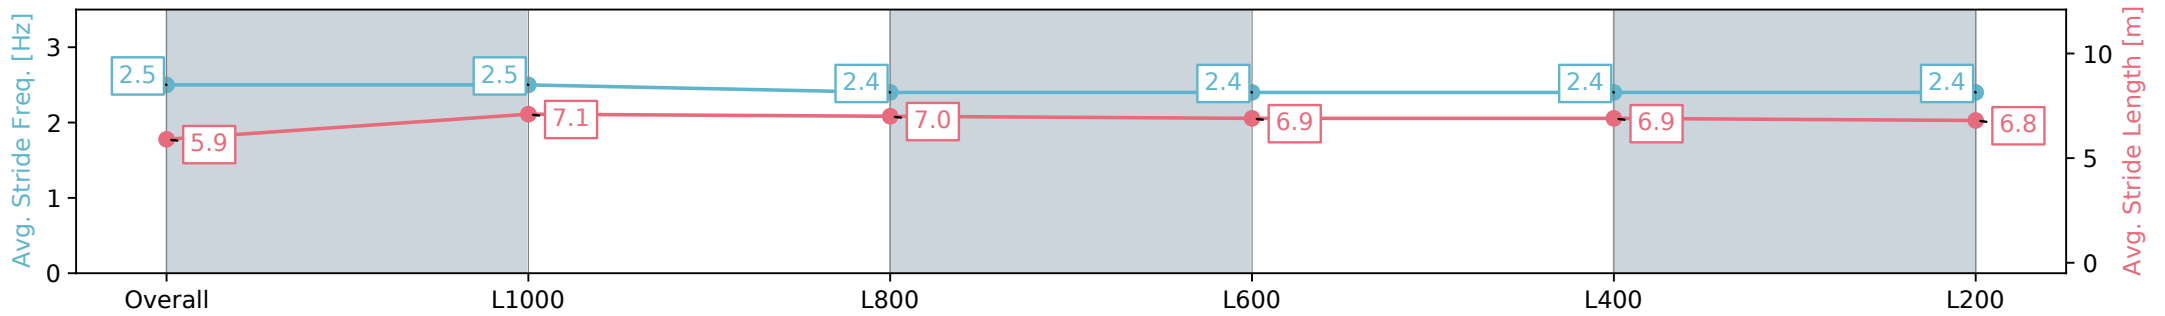

Section	Overall	L1000	L800	L600	L400	L200
Section Times	1:17.15 [3] (0:17.22)	0:59.93 [9] (0:11.45)	0:48.48 [9] (0:11.73)	0:36.75 [10] (0:12.18)	0:24.57 [10] (0:12.12)	0:12.45 [7] (0:12.45)
Average Speed [km/h]	52.3	62.8	61.4	59.2	59.5	57.9
Top Speed [km/h]	66.0	65.4	63.7	61.1	61.3	61.6
Avg. Dist. to Rail [m]	1.0	0.3	0.6	0.7	1.0	5.1
Avg. Stride Freq. [Hz]	2.5	2.5	2.4	2.4	2.4	2.4
Avg. Stride Length [m]	5.9	7.1	7.0	6.9	6.9	6.8