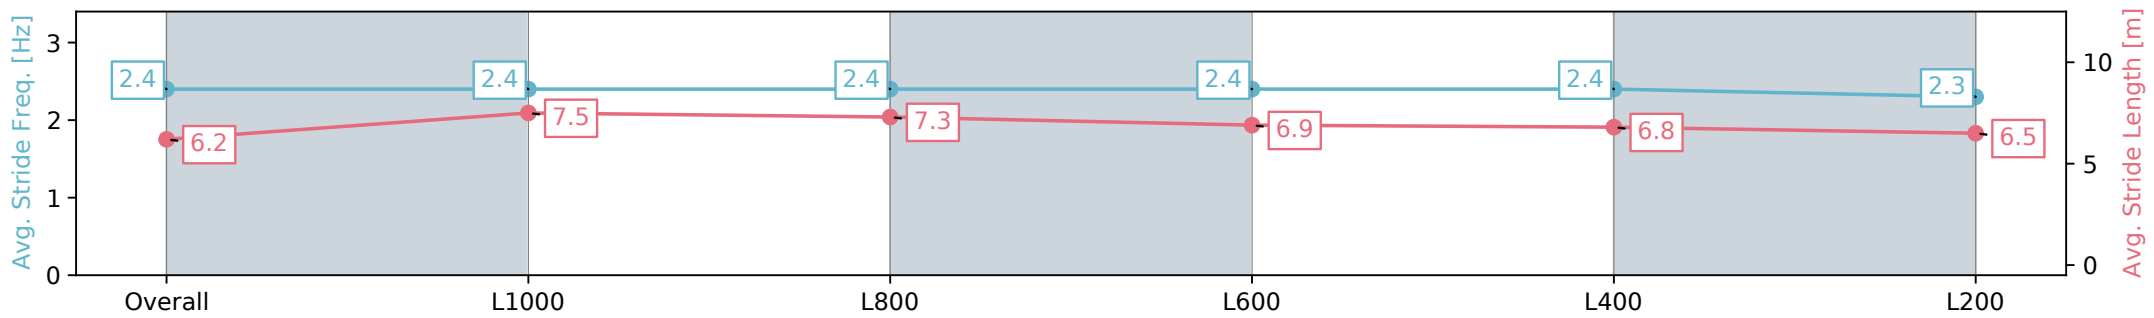

Section	Overall	L1000	L800	L600	L400	L200
Section Times	1:17.46 [5] (0:16.71)	1:00.75 [4] (0:11.15)	0:49.60 [2] (0:11.61)	0:37.99 [1] (0:12.19)	0:25.80 [2] (0:12.17)	0:13.63 [2] (0:13.63)
Average Speed [km/h]	54.0	65.3	62.4	59.6	59.4	52.8
Top Speed [km/h]	67.7	67.6	64.3	61.2	60.8	57.9
Avg. Dist. to Rail [m]	4.8	2.5	2.2	1.9	2.6	3.6
Avg. Stride Freq. [Hz]	2.4	2.4	2.4	2.4	2.4	2.3
Avg. Stride Length [m]	6.2	7.5	7.3	6.9	6.8	6.5