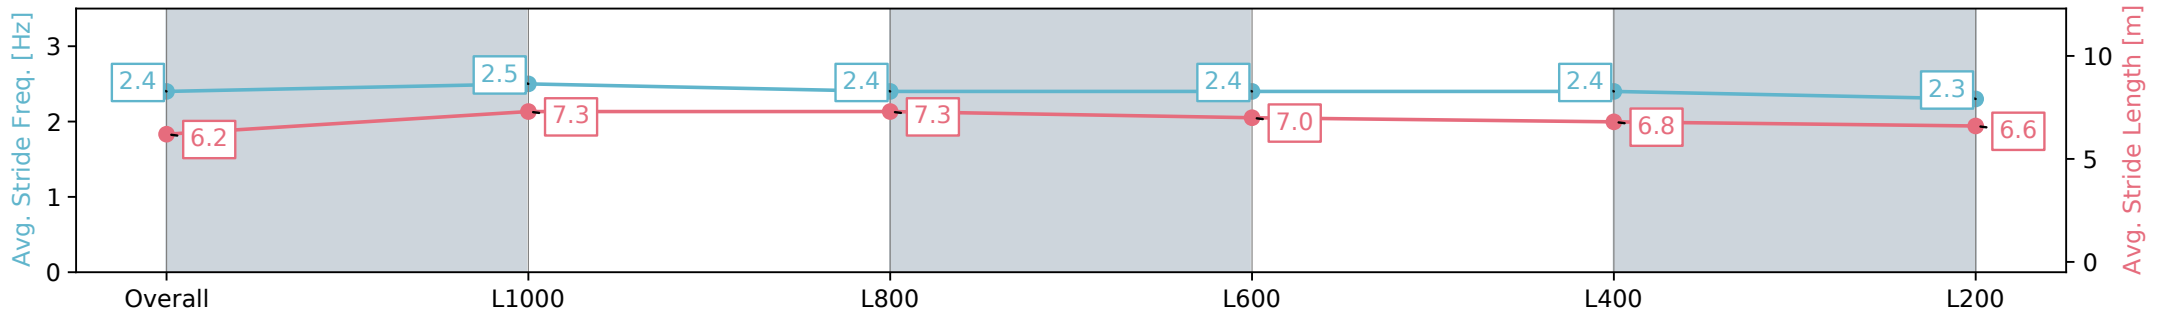

Section	Overall	L1000	L800	L600	L400	L200
Section Times	1:16.86 [2] (0:16.65)	1:00.21 [1] (0:11.20)	0:49.01 [1] (0:11.65)	0:37.36 [2] (0:12.13)	0:25.23 [1] (0:12.18)	0:13.05 [1] (0:13.05)
Average Speed [km/h]	54.3	65.6	61.8	59.2	59.2	55.2
Top Speed [km/h]	68.8	67.8	63.8	60.4	60.2	58.6
Avg. Dist. to Rail [m]	7.9	3.7	0.9	0.5	1.1	1.6
Avg. Stride Freq. [Hz]	2.4	2.5	2.4	2.4	2.4	2.3
Avg. Stride Length [m]	6.2	7.3	7.3	7.0	6.8	6.6