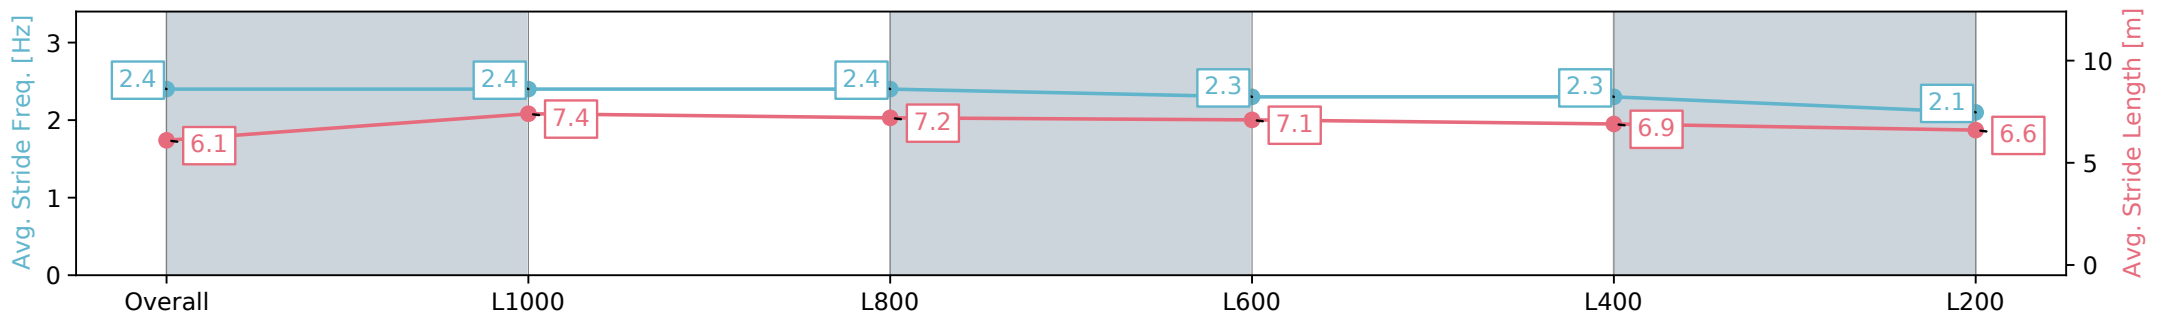

Morphettville Parks SA - Professional

Race 1: Canadian Club Maiden Plate - 1250m

07 September 2024 - 12:22PM

Track Rating: Soft 6, Weather: Overcast, Rail Position: +9m 1000m-W/Post, +6m Remainder, Sectional 612m

Section	Overall	L1000	L800	L600	L400	L200
Section Times	1:19.83 [10] (0:16.88)	1:02.95 [6] (0:11.41)	0:51.54 [5] (0:11.82)	0:39.72 [7] (0:12.24)	0:27.48 [8] (0:12.85)	0:14.63 [10] (0:14.63)
Average Speed [km/h]	53.3	64.0	61.3	59.6	56.4	49.2
Top Speed [km/h]	67.1	66.6	62.7	61.3	57.7	54.8
Avg. Dist. to Rail [m]	3.3	2.9	2.7	2.5	3.8	6.7
Avg. Stride Freq. [Hz]	2.4	2.4	2.4	2.3	2.3	2.1
Avg. Stride Length [m]	6.1	7.4	7.2	7.1	6.9	6.6