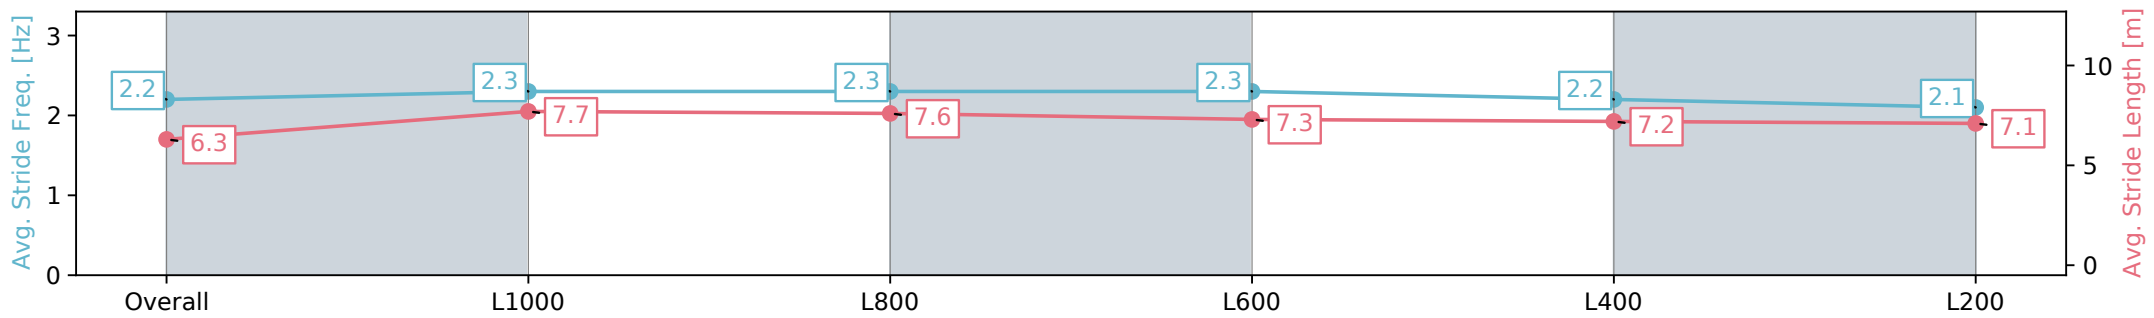

Section	Overall	L1000	L800	L600	L400	L200
Section Times	1:18.17 [8] (0:17.45)	1:00.72 [10] (0:11.17)	0:49.55 [8] (0:11.55)	0:38.00 [8] (0:12.15)	0:25.85 [7] (0:12.50)	0:13.35 [8] (0:13.35)
Average Speed [km/h]	51.6	65.1	62.8	60.1	58.1	53.9
Top Speed [km/h]	65.7	66.6	64.7	62.6	59.2	57.4
Avg. Dist. to Rail [m]	5.3	2.4	2.7	2.6	5.1	8.8
Avg. Stride Freq. [Hz]	2.2	2.3	2.3	2.3	2.2	2.1
Avg. Stride Length [m]	6.3	7.7	7.6	7.3	7.2	7.1