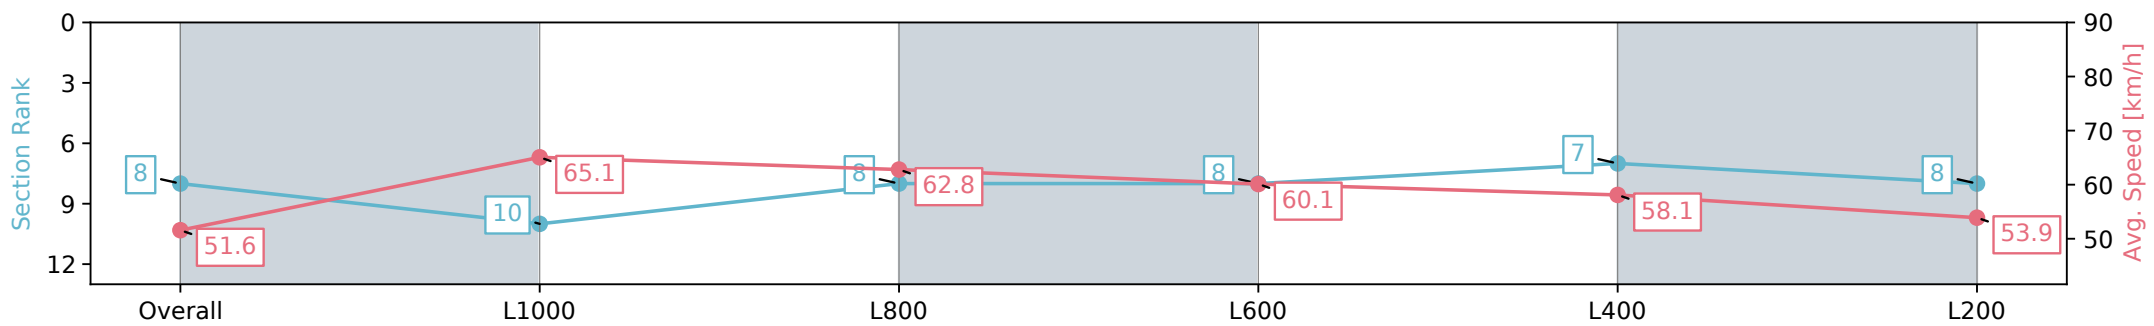

Section	Overall	L1000	L800	L600	L400	L200
Section Times	1:18.17 [8] (0:17.45)	1:00.72 [10] (0:11.17)	0:49.55 [8] (0:11.55)	0:38.00 [8] (0:12.15)	0:25.85 [7] (0:12.50)	0:13.35 [8] (0:13.35)
Average Speed [km/h]	51.6	65.1	62.8	60.1	58.1	53.9
Top Speed [km/h]	65.7	66.6	64.7	62.6	59.2	57.4
Avg. Dist. to Rail [m]	5.3	2.4	2.7	2.6	5.1	8.8
Avg. Stride Freq. [Hz]	2.2	2.3	2.3	2.3	2.2	2.1
Avg. Stride Length [m]	6.3	7.7	7.6	7.3	7.2	7.1