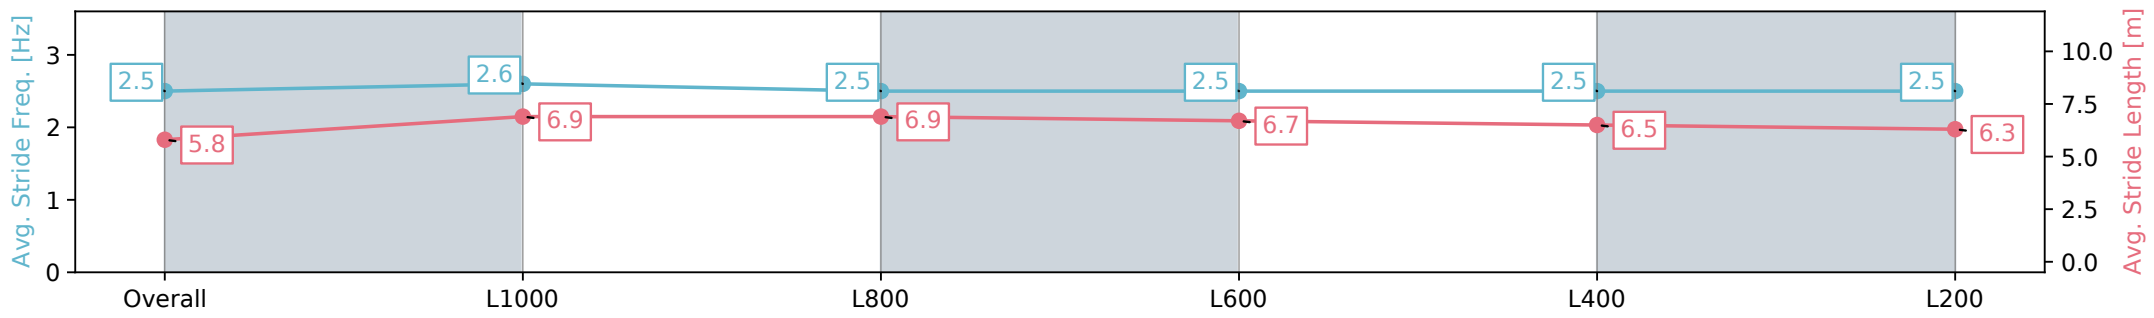

Race 1: Canadian Club Maiden Plate - 1250m

07 September 2024 - 12:22PM

Track Rating: Soft 6, Weather: Overcast, Rail Position: +9m 1000m-W/Post, +6m Remainder, Sectional 612m

Section	Overall	L1000	L800	L600	L400	L200
Section Times	1:16.57 [1] (0:16.66)	0:59.91 [2] (0:11.39)	0:48.52 [4] (0:11.64)	0:36.88 [4] (0:12.30)	0:24.58 [4] (0:12.09)	0:12.49 [3] (0:12.49)
Average Speed [km/h]	54.1	64.5	62.4	59.4	60.1	57.6
Top Speed [km/h]	68.3	67.2	64.4	61.5	61.0	61.0
Avg. Dist. to Rail [m]	6.1	4.4	3.6	3.0	4.6	5.6
Avg. Stride Freq. [Hz]	2.5	2.6	2.5	2.5	2.5	2.5
Avg. Stride Length [m]	5.8	6.9	6.9	6.7	6.5	6.3