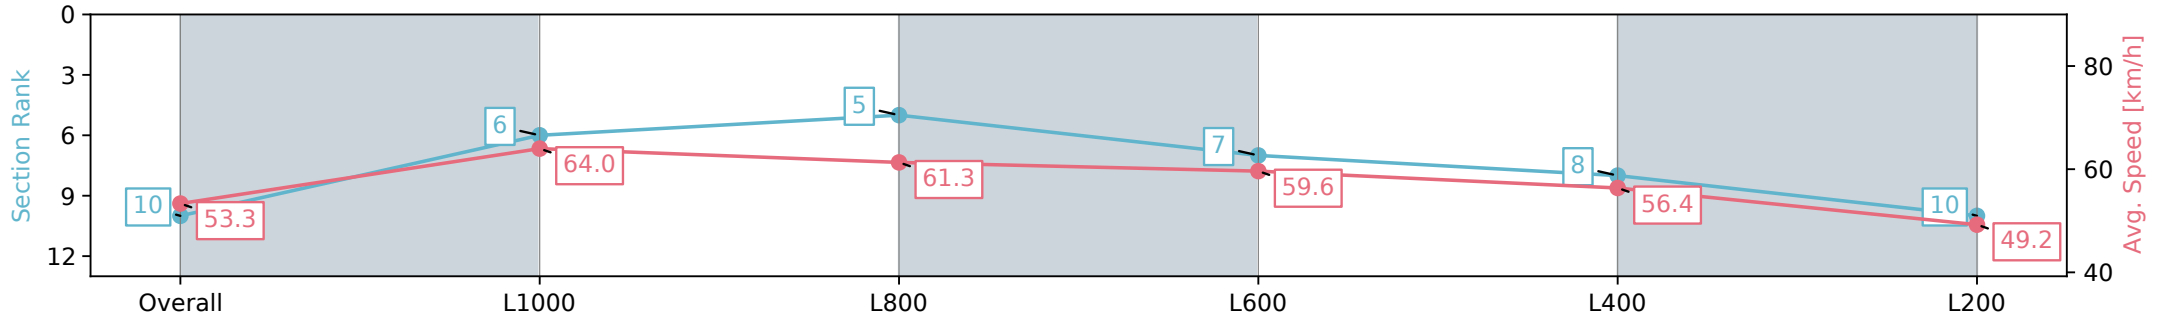

Horse/Jockey Name	TESTA DURA/Taylor Johnstone
Finish Rank	10
Fastest Section Time (Section)	0:11.41 (L800)
Top Speed [km/h] (Section)	67.1 (Overall)
Race State	Finished

Morphettville Parks SA - Professional

Race 1: Canadian Club Maiden Plate - 1250m

07 September 2024 - 12:22PM

Track Rating: Soft 6, Weather: Overcast, Rail Position: +9m 1000m-W/Post, +6m Remainder, Sectional 612m

Section	Overall	L1000	L800	L600	L400	L200
Section Times	1:19.83 [10] (0:16.88)	1:02.95 [6] (0:11.41)	0:51.54 [5] (0:11.82)	0:39.72 [7] (0:12.24)	0:27.48 [8] (0:12.85)	0:14.63 [10] (0:14.63)
Average Speed [km/h]	53.3	64.0	61.3	59.6	56.4	49.2
Top Speed [km/h]	67.1	66.6	62.7	61.3	57.7	54.8
Avg. Dist. to Rail [m]	3.3	2.9	2.7	2.5	3.8	6.7
Avg. Stride Freq. [Hz]	2.4	2.4	2.4	2.3	2.3	2.1
Avg. Stride Length [m]	6.1	7.4	7.2	7.1	6.9	6.6

[ ] Ranking at each section and finish
-:-:- No data available at this section
NA No data available