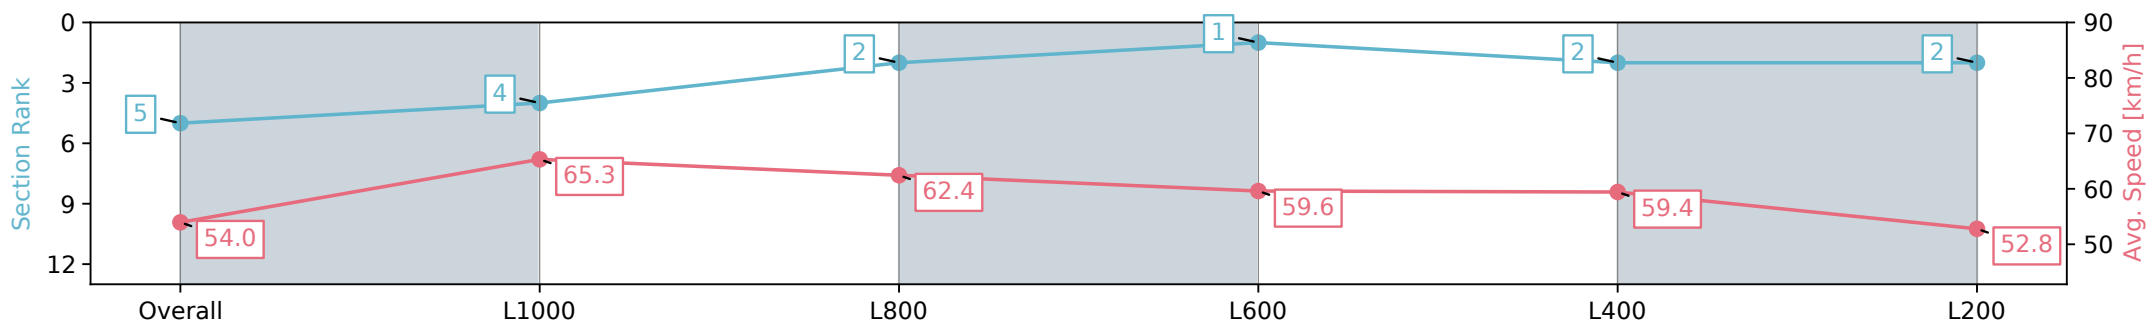

Section	Overall	L1000	L800	L600	L400	L200
Section Times	1:17.46 [5] (0:16.71)	1:00.75 [4] (0:11.15)	0:49.60 [2] (0:11.61)	0:37.99 [1] (0:12.19)	0:25.80 [2] (0:12.17)	0:13.63 [2] (0:13.63)
Average Speed [km/h]	54.0	65.3	62.4	59.6	59.4	52.8
Top Speed [km/h]	67.7	67.6	64.3	61.2	60.8	57.9
Avg. Dist. to Rail [m]	4.8	2.5	2.2	1.9	2.6	3.6
Avg. Stride Freq. [Hz]	2.4	2.4	2.4	2.4	2.4	2.3
Avg. Stride Length [m]	6.2	7.5	7.3	6.9	6.8	6.5