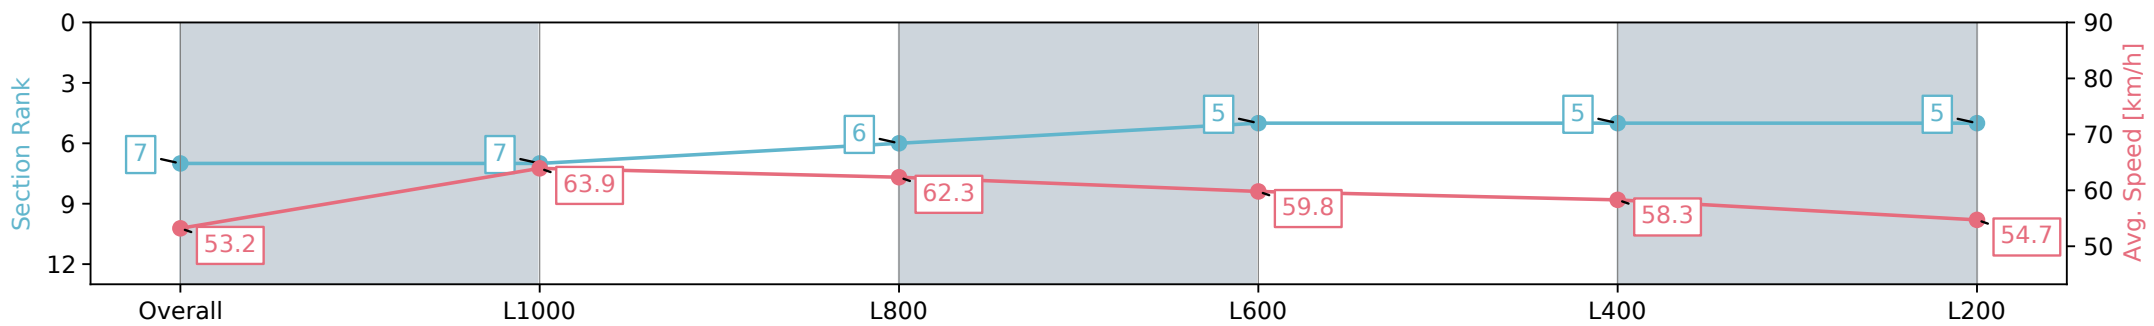

Section	Overall	L1000	L800	L600	L400	L200
Section Times	1:17.74 [7] (0:16.96)	1:00.78 [7] (0:11.38)	0:49.40 [6] (0:11.61)	0:37.79 [5] (0:12.20)	0:25.59 [5] (0:12.43)	0:13.16 [5] (0:13.16)
Average Speed [km/h]	53.2	63.9	62.3	59.8	58.3	54.7
Top Speed [km/h]	66.6	66.5	63.2	61.3	59.3	58.1
Avg. Dist. to Rail [m]	5.4	2.4	2.3	2.6	3.2	5.5
Avg. Stride Freq. [Hz]	2.4	2.4	2.3	2.3	2.3	2.2
Avg. Stride Length [m]	6.1	7.5	7.5	7.1	7.0	6.9