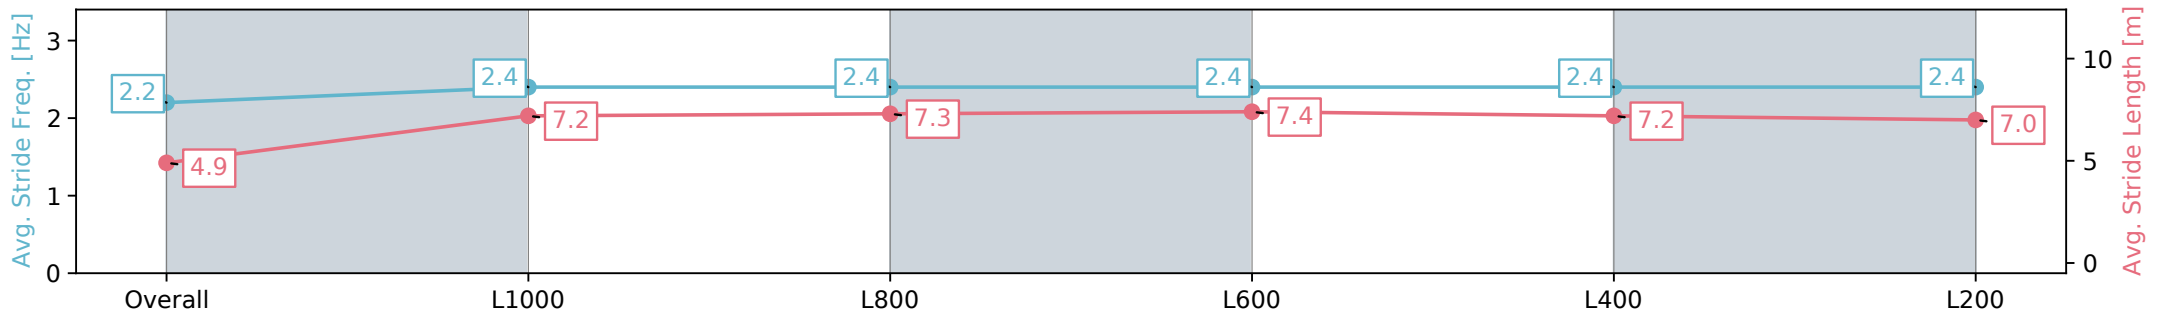

Morphettville SA - Professional

Race 9: House Inspect Australia Handicap - 1100m

31 August 2024 - 5:04PM

Track Rating: Soft 6, Weather: Overcast, Rail Position: +7m 1200m  
Chute, +4m Rmdr.

Section	Overall	L1000	L800	L600	L400	L200
Section Times	1:07.22 [7] (0:08.81)	0:58.41 [10] (0:11.44)	0:46.97 [9] (0:11.54)	0:35.43 [11] (0:11.57)	0:23.85 [10] (0:11.64)	0:12.21 [10] (0:12.21)
Average Speed [km/h]	40.9	62.9	63.3	63.3	62.6	58.9
Top Speed [km/h]	60.1	64.9	64.3	64.9	63.5	61.1
Avg. Dist. to Rail [m]	9.1	6.8	3.7	3.8	9.1	11.1
Avg. Stride Freq. [Hz]	2.2	2.4	2.4	2.4	2.4	2.4
Avg. Stride Length [m]	4.9	7.2	7.3	7.4	7.2	7.0