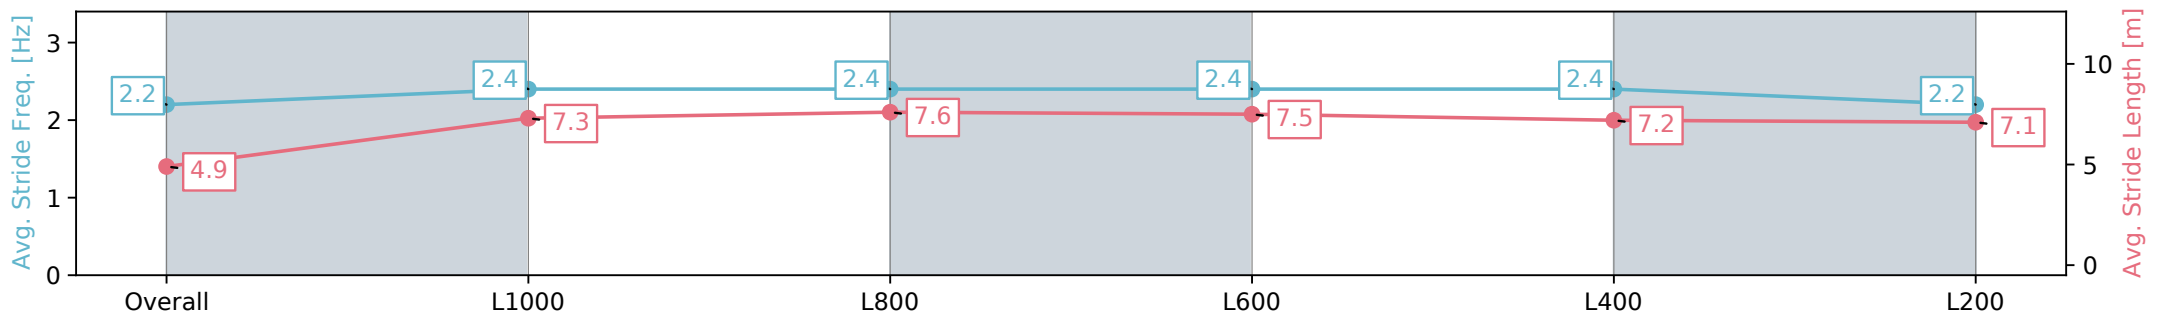

Morphettville SA - Professional

Race 9: House Inspect Australia Handicap - 1100m

31 August 2024 - 5:04PM

Track Rating: Soft 6, Weather: Overcast, Rail Position: +7m 1200m  
Chute, +4m Rmdr.

Section	Overall	L1000	L800	L600	L400	L200
Section Times	1:07.87 [14] (0:08.92)	0:58.95 [12] (0:11.46)	0:47.49 [11] (0:11.55)	0:35.94 [12] (0:11.68)	0:24.26 [13] (0:11.78)	0:12.48 [15] (0:12.48)
Average Speed [km/h]	40.3	62.9	63.8	63.7	62.0	57.6
Top Speed [km/h]	60.9	63.9	65.1	65.1	63.7	60.9
Avg. Dist. to Rail [m]	13.7	9.7	6.2	6.6	12.0	15.7
Avg. Stride Freq. [Hz]	2.2	2.4	2.4	2.4	2.4	2.2
Avg. Stride Length [m]	4.9	7.3	7.6	7.5	7.2	7.1