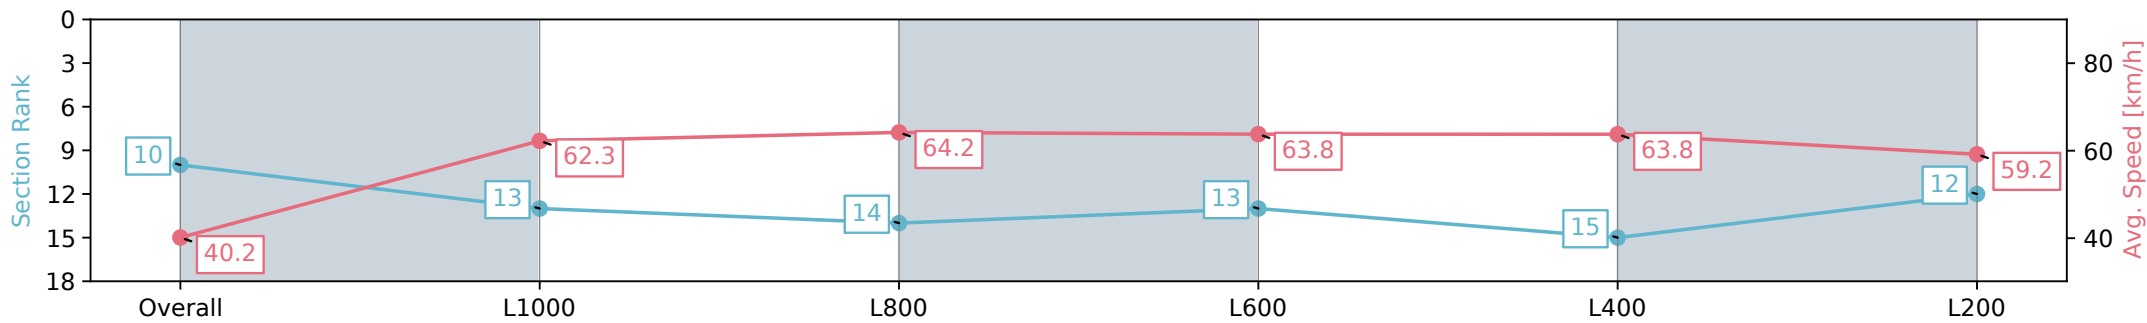

Morphettville SA - Professional

Race 9: House Inspect Australia Handicap - 1100m

31 August 2024 - 5:04PM

Track Rating: Soft 6, Weather: Overcast, Rail Position: +7m 1200m  
Chute, +4m Rmdr.

Section	Overall	L1000	L800	L600	L400	L200
Section Times	1:07.32 [10] (0:08.98)	0:58.34 [13] (0:11.56)	0:46.77 [14] (0:11.43)	0:35.34 [13] (0:11.68)	0:23.66 [15] (0:11.50)	0:12.16 [12] (0:12.16)
Average Speed [km/h]	40.2	62.3	64.2	63.8	63.8	59.2
Top Speed [km/h]	59.3	64.4	65.8	65.4	67.1	62.6
Avg. Dist. to Rail [m]	15.1	9.5	5.2	7.0	12.1	15.7
Avg. Stride Freq. [Hz]	2.0	2.4	2.4	2.4	2.5	2.4
Avg. Stride Length [m]	5.6	7.2	7.4	7.4	7.0	7.0