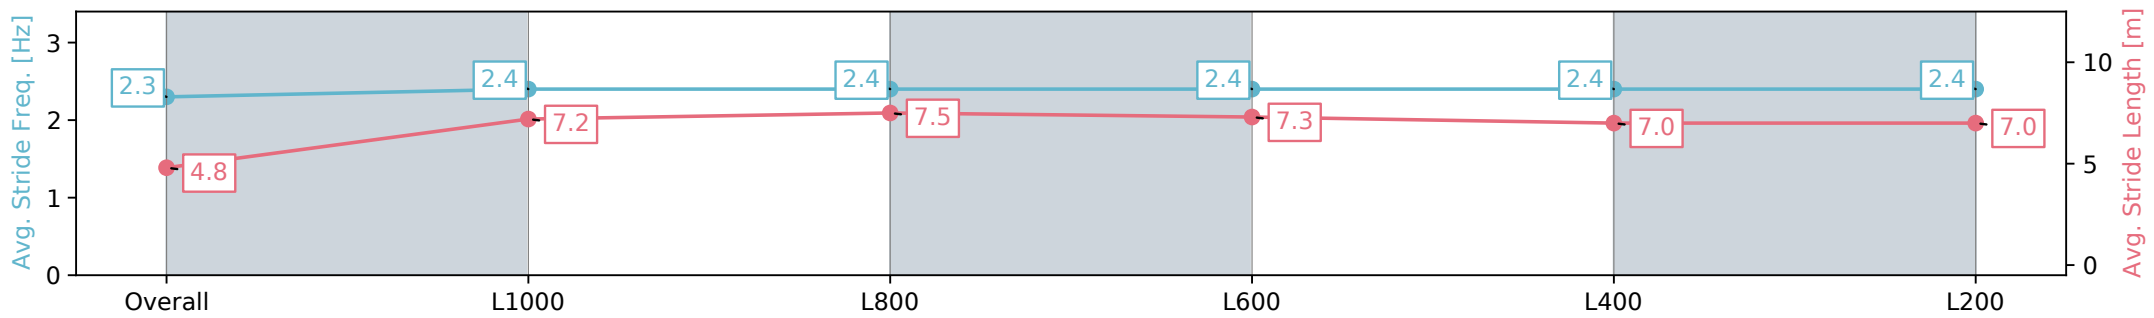

Morphettville SA - Professional

Race 9: House Inspect Australia Handicap - 1100m

31 August 2024 - 5:04PM

Track Rating: Soft 6, Weather: Overcast, Rail Position: +7m 1200m Chute, +4m Rmdr.

Section	Overall	L1000	L800	L600	L400	L200
Section Times	1:07.06 [6] (0:08.57)	0:58.48 [4] (0:11.47)	0:47.01 [7] (0:11.56)	0:35.45 [8] (0:11.60)	0:23.85 [7] (0:11.66)	0:12.19 [7] (0:12.19)
Average Speed [km/h]	42.0	62.9	63.5	63.9	62.5	59.1
Top Speed [km/h]	59.9	64.4	64.9	65.0	64.5	62.6
Avg. Dist. to Rail [m]	10.5	7.7	5.0	5.9	10.1	12.8
Avg. Stride Freq. [Hz]	2.3	2.4	2.4	2.4	2.4	2.4
Avg. Stride Length [m]	4.8	7.2	7.5	7.3	7.0	7.0