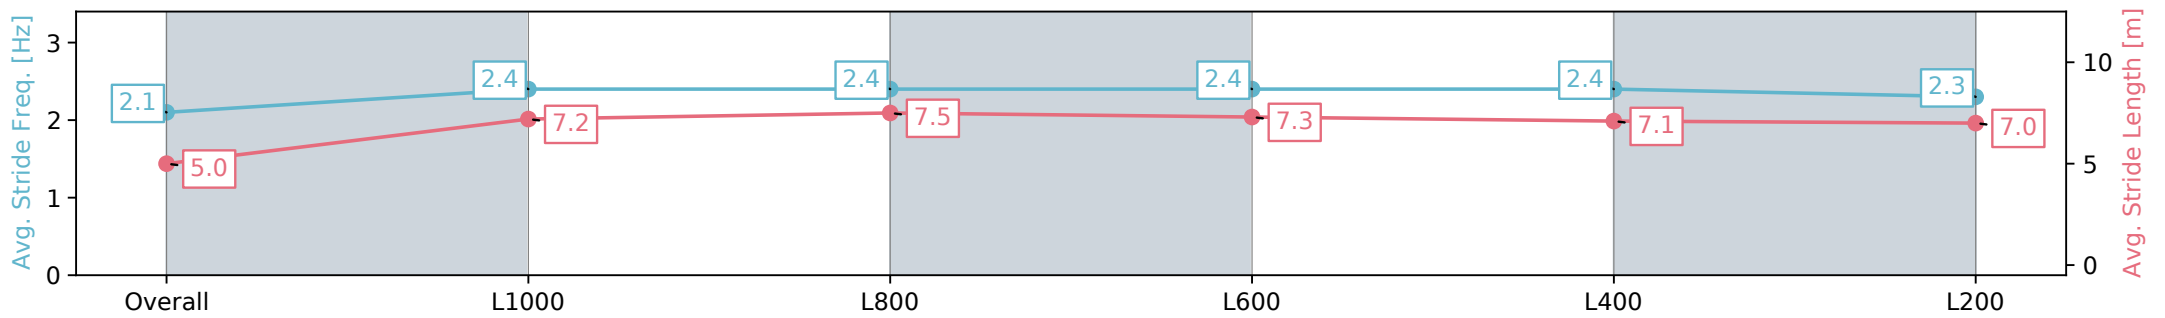

Morphettville SA - Professional

Race 9: House Inspect Australia Handicap - 1100m

31 August 2024 - 5:04PM

Track Rating: Soft 6, Weather: Overcast, Rail Position: +7m 1200m  
Chute, +4m Rmdr.

Section	Overall	L1000	L800	L600	L400	L200
Section Times	1:06.86 [3] (0:08.80)	0:58.06 [9] (0:11.56)	0:46.49 [10] (0:11.36)	0:35.13 [10] (0:11.71)	0:23.42 [11] (0:11.46)	0:11.96 [9] (0:11.96)
Average Speed [km/h]	41.0	62.3	64.2	63.6	63.6	60.2
Top Speed [km/h]	60.2	64.0	67.8	64.8	65.0	63.3
Avg. Dist. to Rail [m]	12.1	8.3	4.7	6.2	10.0	14.3
Avg. Stride Freq. [Hz]	2.1	2.4	2.4	2.4	2.4	2.3
Avg. Stride Length [m]	5.0	7.2	7.5	7.3	7.1	7.0