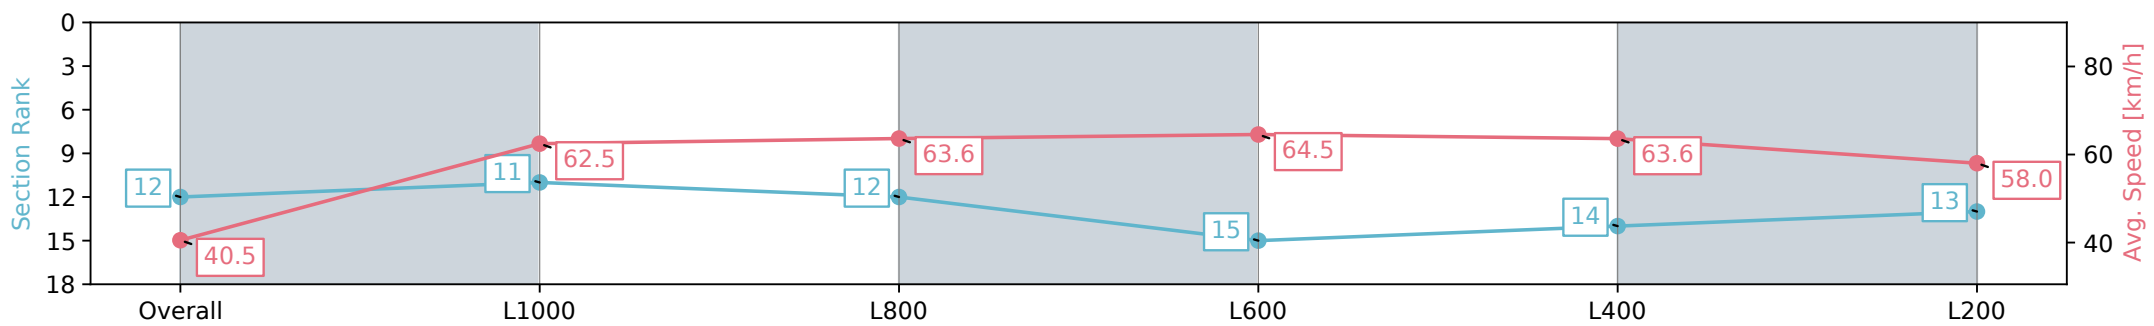

Report Created: Sat 31 August 2024 17:50:29 GMT+10 (Note: Timing is based on positional data)

- [ ] Ranking at each section and finish
- :-:- No data available at this section
- NA No data available

Horse/Jockey Name	HOWL/Lachlan Neindorf
Finish Rank	12
Fastest Section Time (Section)	0:11.51 (L400)
Top Speed [km/h] (Section)	65.4 (L800)
Race State	Finished

Morphettville SA - Professional

Race 9: House Inspect Australia Handicap - 1100m

31 August 2024 - 5:04PM

Track Rating: Soft 6, Weather: Overcast, Rail Position: +7m 1200m  
Chute, +4m Rmdr.

Section	Overall	L1000	L800	L600	L400	L200
Section Times	1:07.56 [12] (0:08.89)	0:58.67 [11] (0:11.53)	0:47.14 [12] (0:11.64)	0:35.50 [15] (0:11.59)	0:23.91 [14] (0:11.51)	0:12.40 [13] (0:12.40)
Average Speed [km/h]	40.5	62.5	63.6	64.5	63.6	58.0
Top Speed [km/h]	59.1	63.7	65.0	65.4	64.7	61.3
Avg. Dist. to Rail [m]	16.6	11.9	7.5	7.4	13.3	16.8
Avg. Stride Freq. [Hz]	2.1	2.4	2.4	2.4	2.4	2.3
Avg. Stride Length [m]	5.1	7.0	7.4	7.5	7.1	6.9