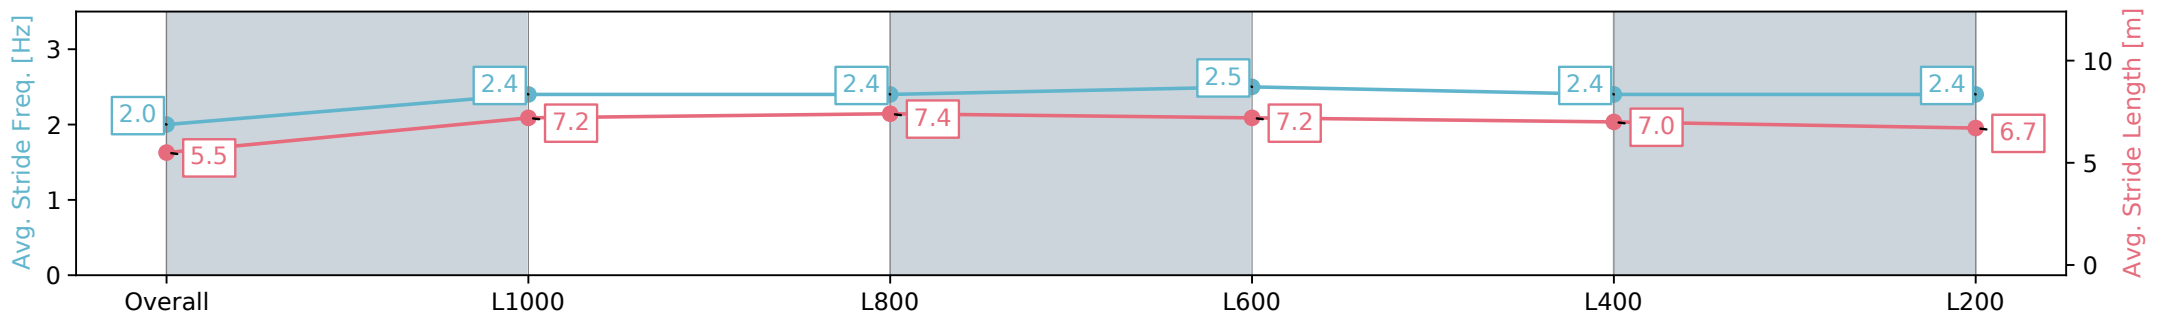

Morphettville SA - Professional

Race 9: House Inspect Australia Handicap - 1100m

31 August 2024 - 5:04PM

Track Rating: Soft 6, Weather: Overcast, Rail Position: +7m 1200m  
Chute, +4m Rmdr.

Section	Overall	L1000	L800	L600	L400	L200
Section Times	1:07.25 [9] (0:08.62)	0:58.63 [6] (0:11.50)	0:47.13 [8] (0:11.45)	0:35.68 [7] (0:11.67)	0:24.01 [9] (0:11.63)	0:12.38 [8] (0:12.38)
Average Speed [km/h]	41.8	62.6	64.2	63.8	62.7	58.2
Top Speed [km/h]	60.9	63.7	65.0	65.5	63.5	61.8
Avg. Dist. to Rail [m]	11.4	8.4	5.4	6.3	11.9	14.2
Avg. Stride Freq. [Hz]	2.0	2.4	2.4	2.5	2.4	2.4
Avg. Stride Length [m]	5.5	7.2	7.4	7.2	7.0	6.7