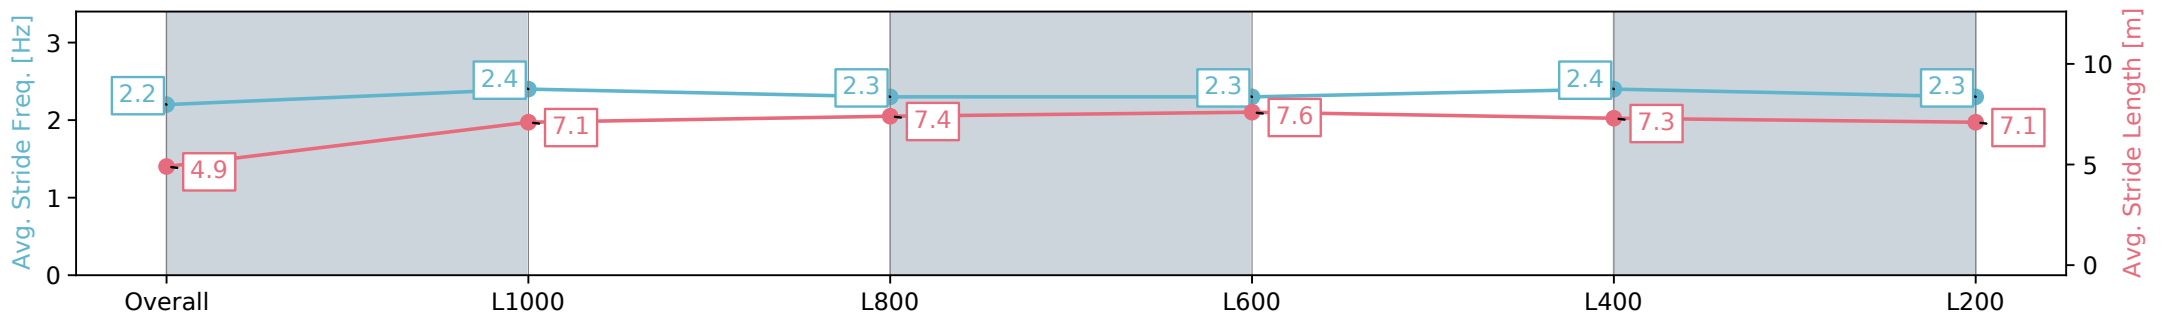

Morphettville SA - Professional

Race 9: House Inspect Australia Handicap - 1100m

31 August 2024 - 5:04PM

Track Rating: Soft 6, Weather: Overcast, Rail Position: +7m 1200m  
Chute, +4m Rmdr.

Section	Overall	L1000	L800	L600	L400	L200
Section Times	1:06.68 [2] (0:08.56)	0:58.11 [3] (0:11.36)	0:46.75 [5] (0:11.59)	0:35.16 [6] (0:11.65)	0:23.51 [6] (0:11.47)	0:12.04 [3] (0:12.04)
Average Speed [km/h]	41.8	63.6	63.1	63.5	63.5	59.8
Top Speed [km/h]	60.5	65.1	64.4	64.2	64.3	63.2
Avg. Dist. to Rail [m]	6.0	6.7	4.5	5.3	9.8	12.8
Avg. Stride Freq. [Hz]	2.2	2.4	2.3	2.3	2.4	2.3
Avg. Stride Length [m]	4.9	7.1	7.4	7.6	7.3	7.1