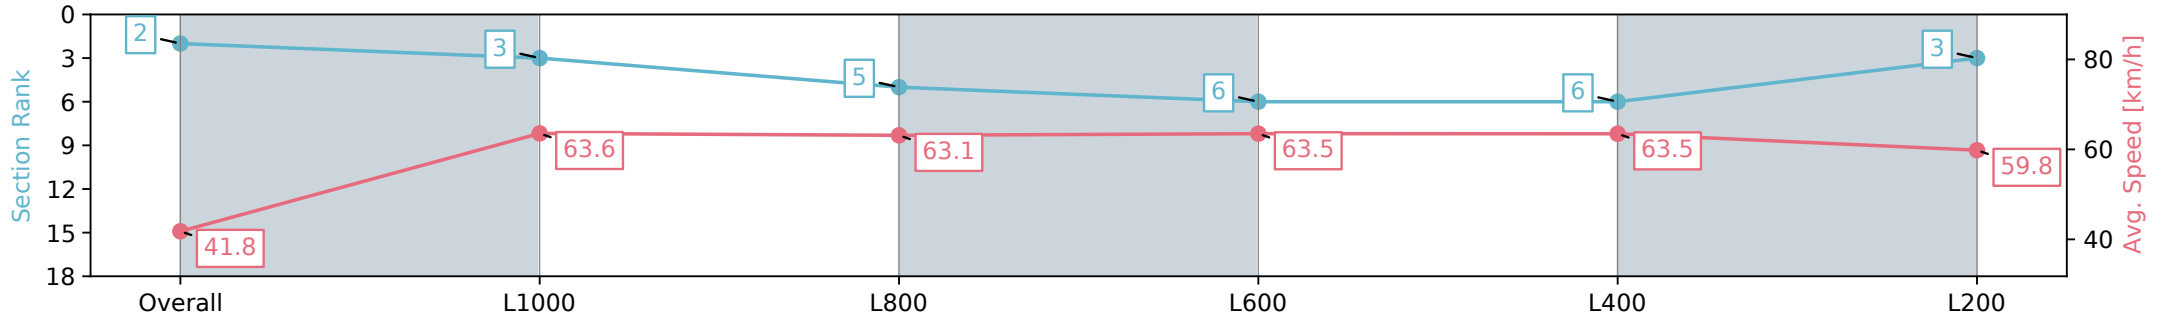

Morphettville SA - Professional

Race 9: House Inspect Australia Handicap - 1100m

31 August 2024 - 5:04PM

Track Rating: Soft 6, Weather: Overcast, Rail Position: +7m 1200m  
Chute, +4m Rmdr.

Section	Overall	L1000	L800	L600	L400	L200
Section Times	1:06.68 [2] (0:08.56)	0:58.11 [3] (0:11.36)	0:46.75 [5] (0:11.59)	0:35.16 [6] (0:11.65)	0:23.51 [6] (0:11.47)	0:12.04 [3] (0:12.04)
Average Speed [km/h]	41.8	63.6	63.1	63.5	63.5	59.8
Top Speed [km/h]	60.5	65.1	64.4	64.2	64.3	63.2
Avg. Dist. to Rail [m]	6.0	6.7	4.5	5.3	9.8	12.8
Avg. Stride Freq. [Hz]	2.2	2.4	2.3	2.3	2.4	2.3
Avg. Stride Length [m]	4.9	7.1	7.4	7.6	7.3	7.1