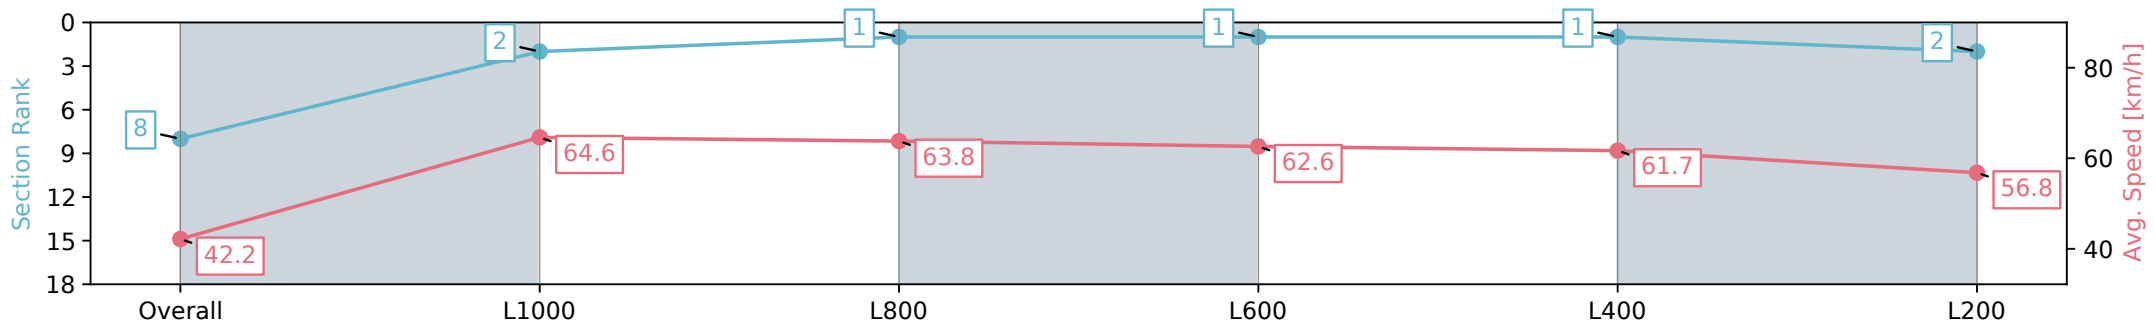

Morphettville SA - Professional

Race 9: House Inspect Australia Handicap - 1100m

31 August 2024 - 5:04PM

Track Rating: Soft 6, Weather: Overcast, Rail Position: +7m 1200m  
Chute, +4m Rmdr.

Section	Overall	L1000	L800	L600	L400	L200
Section Times	1:07.24 [8] (0:08.55)	0:58.69 [2] (0:11.14)	0:47.55 [1] (0:11.45)	0:36.10 [1] (0:11.67)	0:24.43 [1] (0:11.78)	0:12.65 [2] (0:12.65)
Average Speed [km/h]	42.2	64.6	63.8	62.6	61.7	56.8
Top Speed [km/h]	61.9	65.5	65.0	64.0	62.6	60.4
Avg. Dist. to Rail [m]	7.1	5.7	3.8	3.2	6.8	9.6
Avg. Stride Freq. [Hz]	2.3	2.5	2.4	2.4	2.4	2.3
Avg. Stride Length [m]	4.8	7.1	7.3	7.3	7.1	6.8