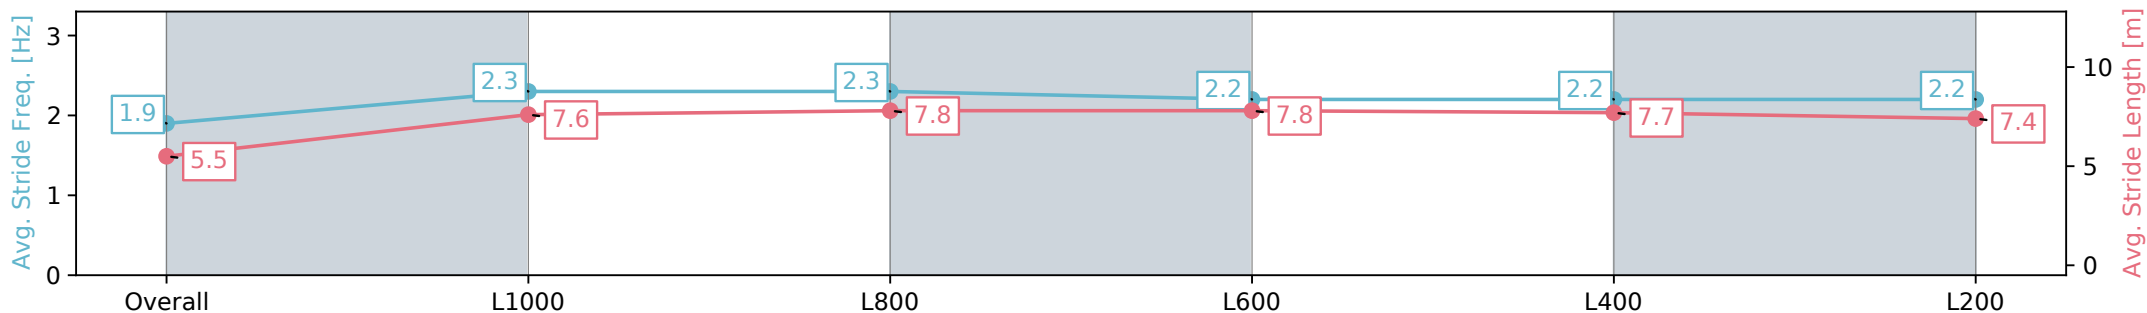

Morphettville SA - Professional

Race 9: House Inspect Australia Handicap - 1100m

31 August 2024 - 5:04PM

Track Rating: Soft 6, Weather: Overcast, Rail Position: +7m 1200m  
Chute, +4m Rmdr.

Section	Overall	L1000	L800	L600	L400	L200
Section Times	1:07.33 [11] (0:09.01)	0:58.32 [14] (0:11.55)	0:46.77 [15] (0:11.42)	0:35.35 [14] (0:11.63)	0:23.72 [12] (0:11.60)	0:12.12 [14] (0:12.12)
Average Speed [km/h]	40.1	62.4	63.9	63.4	62.7	59.4
Top Speed [km/h]	60.2	63.2	64.9	64.9	63.8	62.6
Avg. Dist. to Rail [m]	13.1	8.9	4.4	4.6	9.0	14.0
Avg. Stride Freq. [Hz]	1.9	2.3	2.3	2.2	2.2	2.2
Avg. Stride Length [m]	5.5	7.6	7.8	7.8	7.7	7.4

Report Created: Sat 31 August 2024 17:50:29 GMT+10 (Note: Timing is based on positional data)

- [ ] Ranking at each section and finish
- :-:- No data available at this section
- NA No data available

Horse/Jockey Name	HOWL/Lachlan Neindorf
Finish Rank	12
Fastest Section Time (Section)	0:11.51 (L400)
Top Speed [km/h] (Section)	65.4 (L800)
Race State	Finished