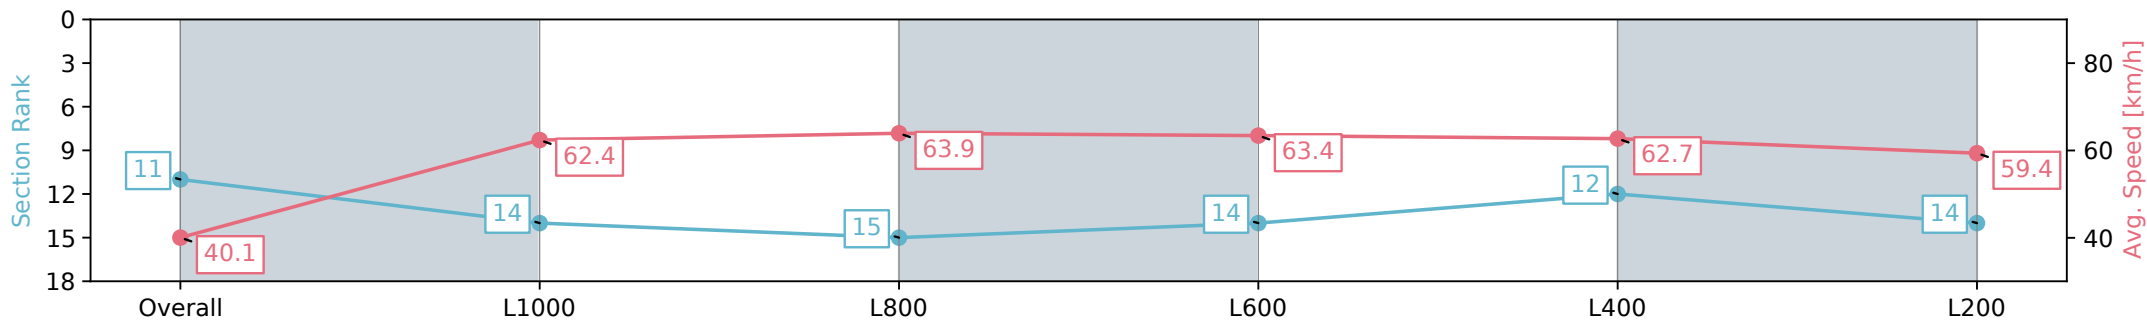

Morphettville SA - Professional

Race 9: House Inspect Australia Handicap - 1100m

31 August 2024 - 5:04PM

Track Rating: Soft 6, Weather: Overcast, Rail Position: +7m 1200m  
Chute, +4m Rmdr.

Section	Overall	L1000	L800	L600	L400	L200
Section Times	1:07.33 [11] (0:09.01)	0:58.32 [14] (0:11.55)	0:46.77 [15] (0:11.42)	0:35.35 [14] (0:11.63)	0:23.72 [12] (0:11.60)	0:12.12 [14] (0:12.12)
Average Speed [km/h]	40.1	62.4	63.9	63.4	62.7	59.4
Top Speed [km/h]	60.2	63.2	64.9	64.9	63.8	62.6
Avg. Dist. to Rail [m]	13.1	8.9	4.4	4.6	9.0	14.0
Avg. Stride Freq. [Hz]	1.9	2.3	2.3	2.2	2.2	2.2
Avg. Stride Length [m]	5.5	7.6	7.8	7.8	7.7	7.4

Report Created: Sat 31 August 2024 17:50:29 GMT+10 (Note: Timing is based on positional data)

- [ ] Ranking at each section and finish
- :-:- No data available at this section
- NA No data available

Horse/Jockey Name	HOWL/Lachlan Neindorf
Finish Rank	12
Fastest Section Time (Section)	0:11.51 (L400)
Top Speed [km/h] (Section)	65.4 (L800)
Race State	Finished