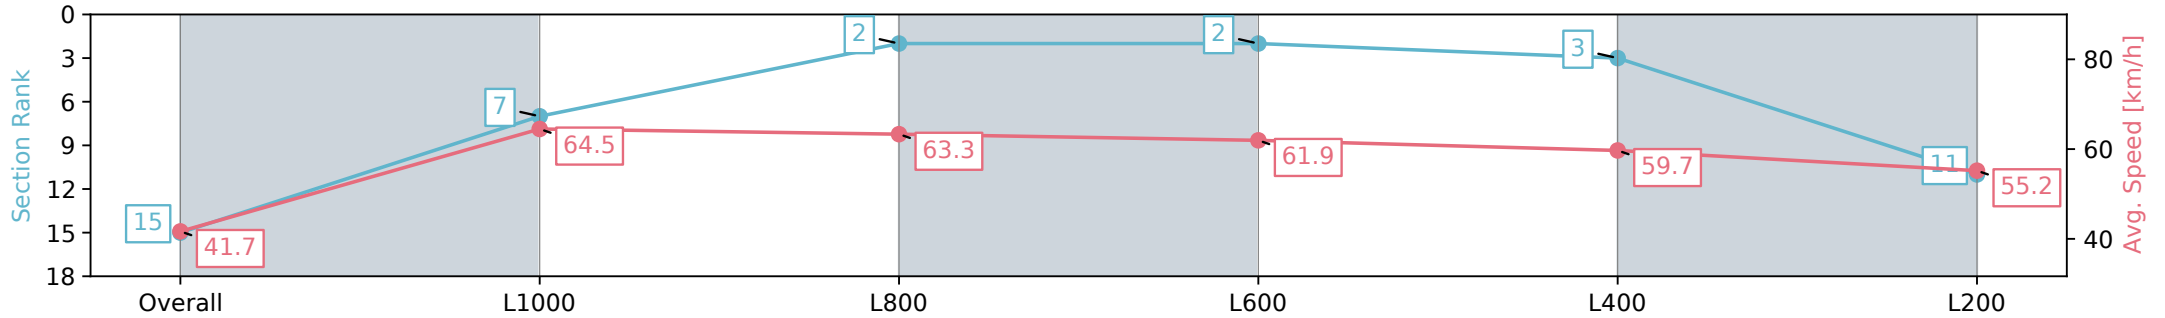

Morphettville SA - Professional

Race 9: House Inspect Australia Handicap - 1100m

31 August 2024 - 5:04PM

Track Rating: Soft 6, Weather: Overcast, Rail Position: +7m 1200m  
Chute, +4m Rmdr.

Section	Overall	L1000	L800	L600	L400	L200
Section Times	1:08.10 [15] (0:08.65)	0:59.45 [7] (0:11.16)	0:48.29 [2] (0:11.41)	0:36.88 [2] (0:11.69)	0:25.19 [3] (0:12.14)	0:13.05 [11] (0:13.05)
Average Speed [km/h]	41.7	64.5	63.3	61.9	59.7	55.2
Top Speed [km/h]	61.6	66.0	64.5	62.8	61.3	58.3
Avg. Dist. to Rail [m]	3.2	3.0	1.3	1.2	5.4	7.2
Avg. Stride Freq. [Hz]	2.4	2.6	2.5	2.5	2.4	2.3
Avg. Stride Length [m]	4.5	6.9	7.0	7.0	7.0	6.7