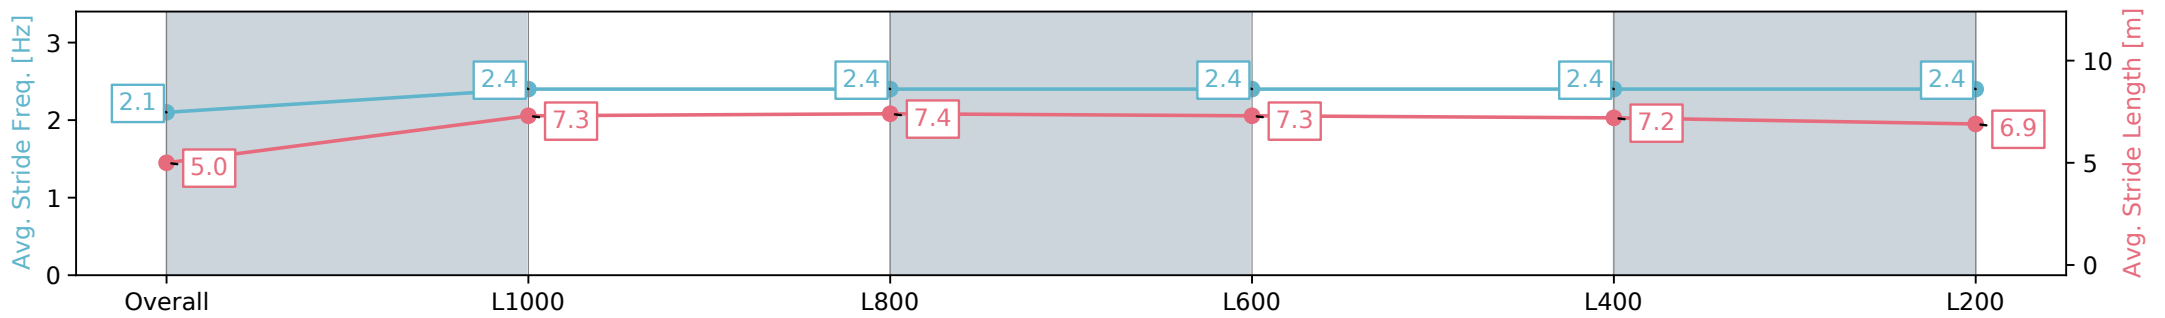

Morphettville SA - Professional

Race 9: House Inspect Australia Handicap - 1100m

31 August 2024 - 5:04PM

Track Rating: Soft 6, Weather: Overcast, Rail Position: +7m 1200m Chute, +4m Rmdr.

Section	Overall	L1000	L800	L600	L400	L200
Section Times	1:06.95 [4] (0:09.10)	0:57.85 [15] (0:11.43)	0:46.42 [13] (0:11.16)	0:35.26 [9] (0:11.53)	0:23.73 [8] (0:11.52)	0:12.21 [6] (0:12.21)
Average Speed [km/h]	39.5	63.1	64.6	63.0	62.9	59.0
Top Speed [km/h]	61.6	64.3	66.1	64.8	63.9	61.3
Avg. Dist. to Rail [m]	8.4	6.1	1.5	1.5	6.9	9.2
Avg. Stride Freq. [Hz]	2.1	2.4	2.4	2.4	2.4	2.4
Avg. Stride Length [m]	5.0	7.3	7.4	7.3	7.2	6.9