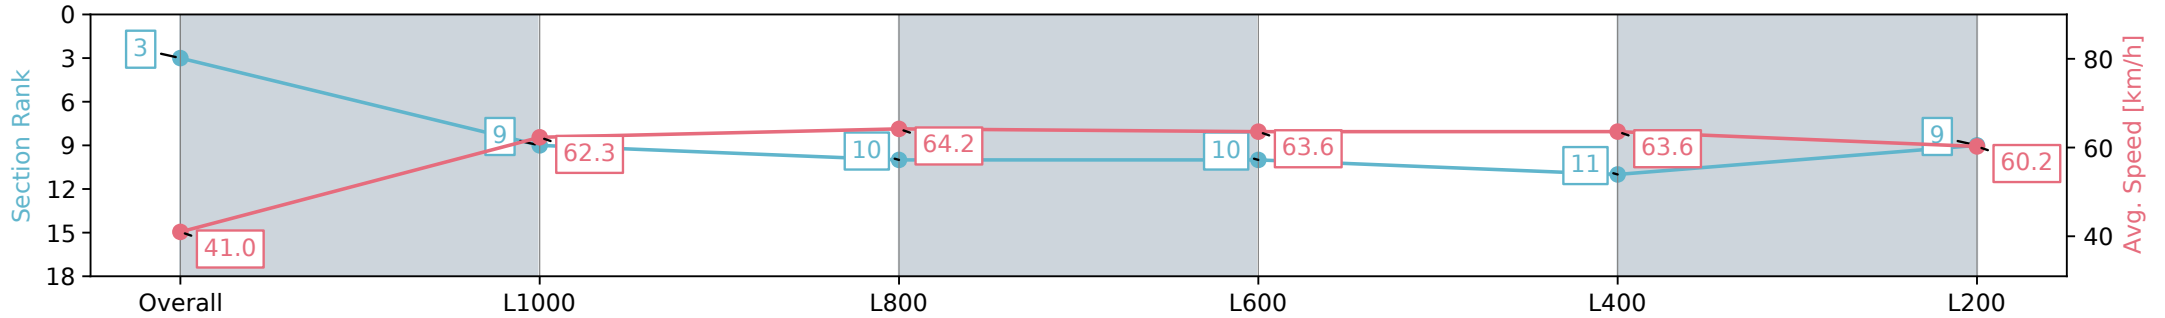

Morphettville SA - Professional

Race 9: House Inspect Australia Handicap - 1100m

31 August 2024 - 5:04PM

Track Rating: Soft 6, Weather: Overcast, Rail Position: +7m 1200m  
Chute, +4m Rmdr.

Section	Overall	L1000	L800	L600	L400	L200
Section Times	1:06.86 [3] (0:08.80)	0:58.06 [9] (0:11.56)	0:46.49 [10] (0:11.36)	0:35.13 [10] (0:11.71)	0:23.42 [11] (0:11.46)	0:11.96 [9] (0:11.96)
Average Speed [km/h]	41.0	62.3	64.2	63.6	63.6	60.2
Top Speed [km/h]	60.2	64.0	67.8	64.8	65.0	63.3
Avg. Dist. to Rail [m]	12.1	8.3	4.7	6.2	10.0	14.3
Avg. Stride Freq. [Hz]	2.1	2.4	2.4	2.4	2.4	2.3
Avg. Stride Length [m]	5.0	7.2	7.5	7.3	7.1	7.0