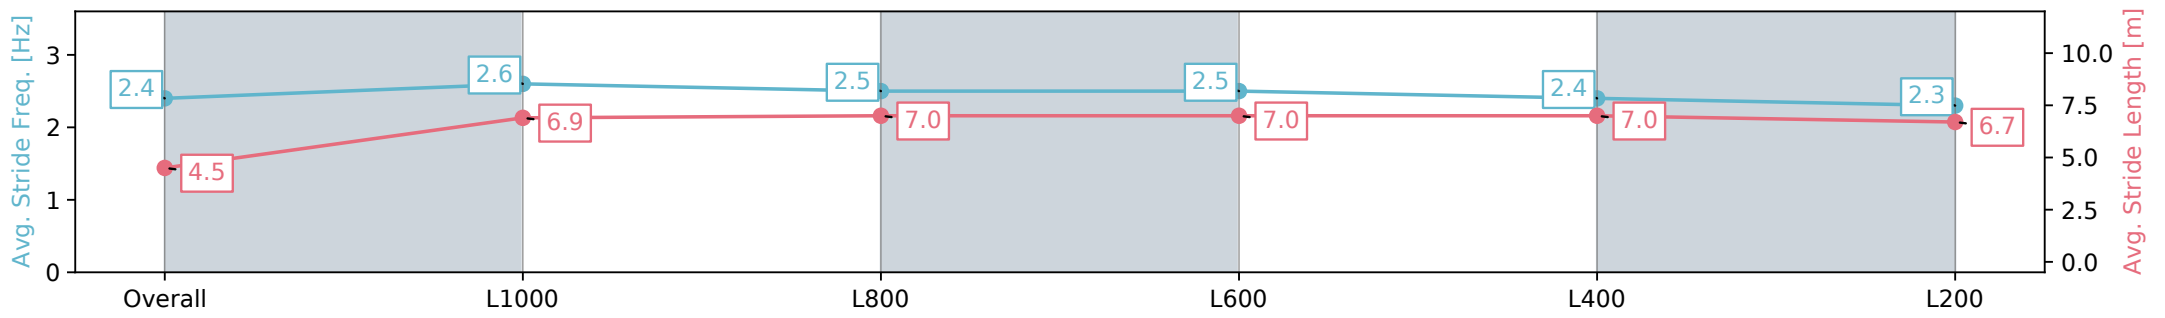

Morphettville SA - Professional

Race 9: House Inspect Australia Handicap - 1100m

31 August 2024 - 5:04PM

Track Rating: Soft 6, Weather: Overcast, Rail Position: +7m 1200m  
Chute, +4m Rmdr.

Section	Overall	L1000	L800	L600	L400	L200
Section Times	1:08.10 [15] (0:08.65)	0:59.45 [7] (0:11.16)	0:48.29 [2] (0:11.41)	0:36.88 [2] (0:11.69)	0:25.19 [3] (0:12.14)	0:13.05 [11] (0:13.05)
Average Speed [km/h]	41.7	64.5	63.3	61.9	59.7	55.2
Top Speed [km/h]	61.6	66.0	64.5	62.8	61.3	58.3
Avg. Dist. to Rail [m]	3.2	3.0	1.3	1.2	5.4	7.2
Avg. Stride Freq. [Hz]	2.4	2.6	2.5	2.5	2.4	2.3
Avg. Stride Length [m]	4.5	6.9	7.0	7.0	7.0	6.7