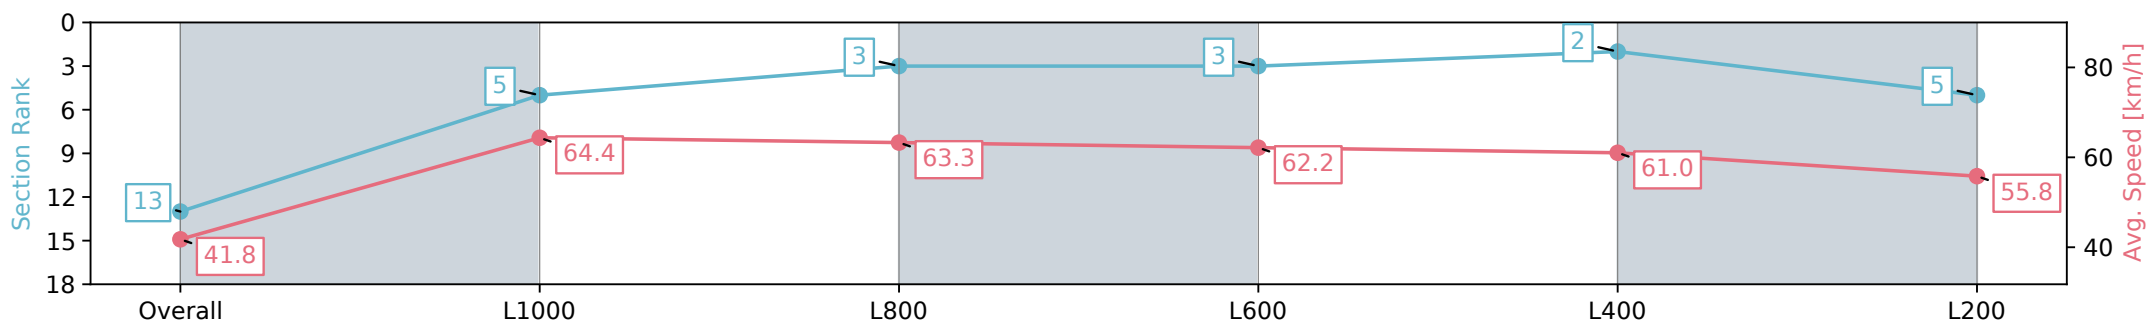

Morphettville SA - Professional

Race 9: House Inspect Australia Handicap - 1100m

31 August 2024 - 5:04PM

Track Rating: Soft 6, Weather: Overcast, Rail Position: +7m 1200m  
Chute, +4m Rmdr.

Section	Overall	L1000	L800	L600	L400	L200
Section Times	1:07.63 [13] (0:08.62)	0:59.01 [5] (0:11.20)	0:47.81 [3] (0:11.42)	0:36.39 [3] (0:11.66)	0:24.73 [2] (0:11.83)	0:12.90 [5] (0:12.90)
Average Speed [km/h]	41.8	64.4	63.3	62.2	61.0	55.8
Top Speed [km/h]	61.8	65.2	64.9	63.4	62.6	60.5
Avg. Dist. to Rail [m]	2.2	2.0	1.3	1.3	3.5	5.7
Avg. Stride Freq. [Hz]	2.2	2.4	2.3	2.3	2.4	2.3
Avg. Stride Length [m]	4.9	7.6	7.6	7.4	7.1	6.9