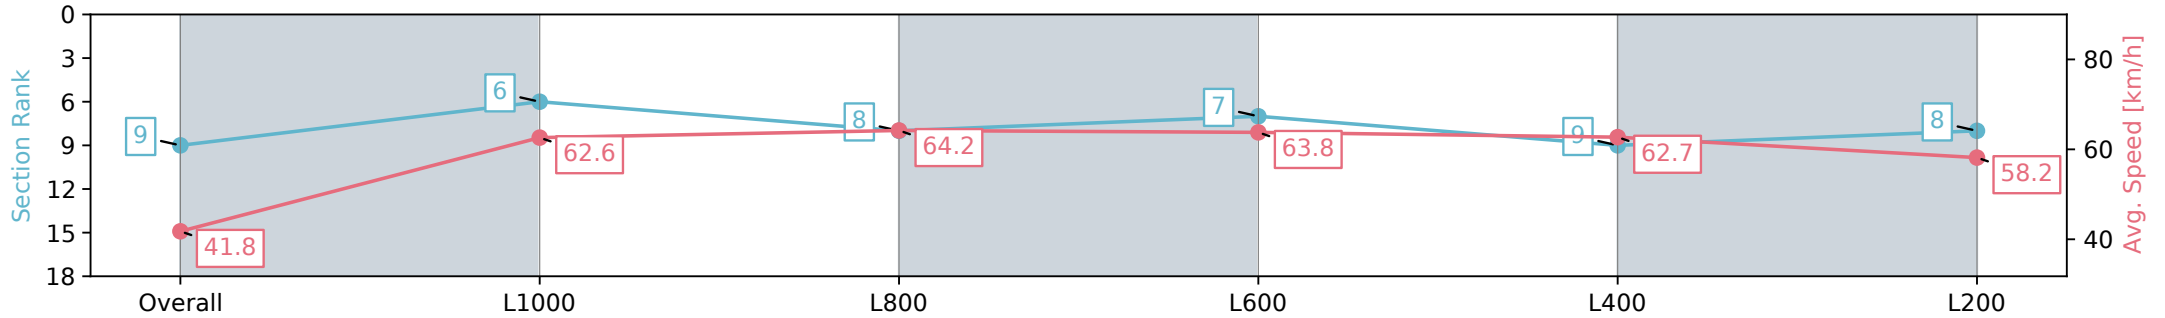

Morphettville SA - Professional

Race 9: House Inspect Australia Handicap - 1100m

31 August 2024 - 5:04PM

Track Rating: Soft 6, Weather: Overcast, Rail Position: +7m 1200m  
Chute, +4m Rmdr.

Section	Overall	L1000	L800	L600	L400	L200
Section Times	1:07.25 [9] (0:08.62)	0:58.63 [6] (0:11.50)	0:47.13 [8] (0:11.45)	0:35.68 [7] (0:11.67)	0:24.01 [9] (0:11.63)	0:12.38 [8] (0:12.38)
Average Speed [km/h]	41.8	62.6	64.2	63.8	62.7	58.2
Top Speed [km/h]	60.9	63.7	65.0	65.5	63.5	61.8
Avg. Dist. to Rail [m]	11.4	8.4	5.4	6.3	11.9	14.2
Avg. Stride Freq. [Hz]	2.0	2.4	2.4	2.5	2.4	2.4
Avg. Stride Length [m]	5.5	7.2	7.4	7.2	7.0	6.7