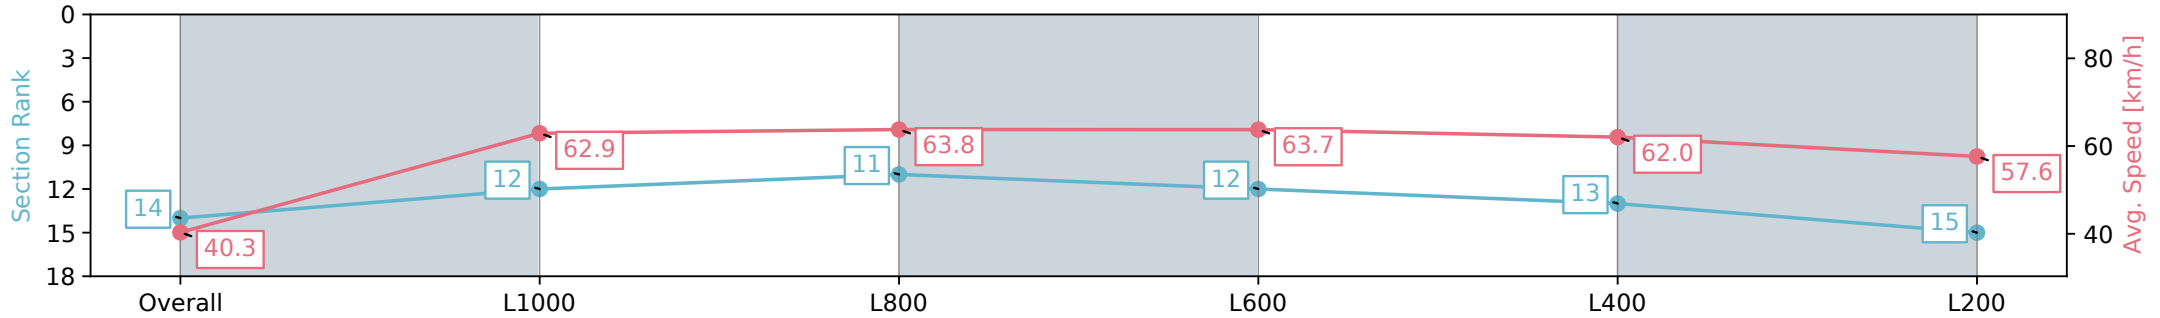

Morphettville SA - Professional

Race 9: House Inspect Australia Handicap - 1100m

31 August 2024 - 5:04PM

Track Rating: Soft 6, Weather: Overcast, Rail Position: +7m 1200m  
Chute, +4m Rmdr.

Section	Overall	L1000	L800	L600	L400	L200
Section Times	1:07.87 [14] (0:08.92)	0:58.95 [12] (0:11.46)	0:47.49 [11] (0:11.55)	0:35.94 [12] (0:11.68)	0:24.26 [13] (0:11.78)	0:12.48 [15] (0:12.48)
Average Speed [km/h]	40.3	62.9	63.8	63.7	62.0	57.6
Top Speed [km/h]	60.9	63.9	65.1	65.1	63.7	60.9
Avg. Dist. to Rail [m]	13.7	9.7	6.2	6.6	12.0	15.7
Avg. Stride Freq. [Hz]	2.2	2.4	2.4	2.4	2.4	2.2
Avg. Stride Length [m]	4.9	7.3	7.6	7.5	7.2	7.1