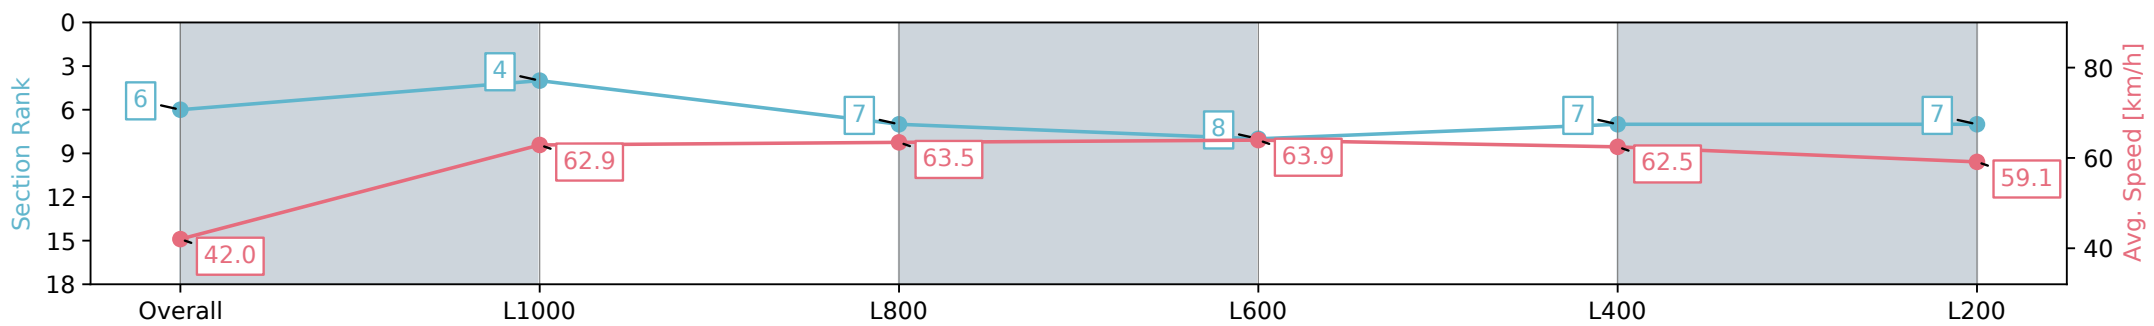

Morphettville SA - Professional

Race 9: House Inspect Australia Handicap - 1100m

31 August 2024 - 5:04PM

Track Rating: Soft 6, Weather: Overcast, Rail Position: +7m 1200m Chute, +4m Rmdr.

Section	Overall	L1000	L800	L600	L400	L200
Section Times	1:07.06 [6] (0:08.57)	0:58.48 [4] (0:11.47)	0:47.01 [7] (0:11.56)	0:35.45 [8] (0:11.60)	0:23.85 [7] (0:11.66)	0:12.19 [7] (0:12.19)
Average Speed [km/h]	42.0	62.9	63.5	63.9	62.5	59.1
Top Speed [km/h]	59.9	64.4	64.9	65.0	64.5	62.6
Avg. Dist. to Rail [m]	10.5	7.7	5.0	5.9	10.1	12.8
Avg. Stride Freq. [Hz]	2.3	2.4	2.4	2.4	2.4	2.4
Avg. Stride Length [m]	4.8	7.2	7.5	7.3	7.0	7.0