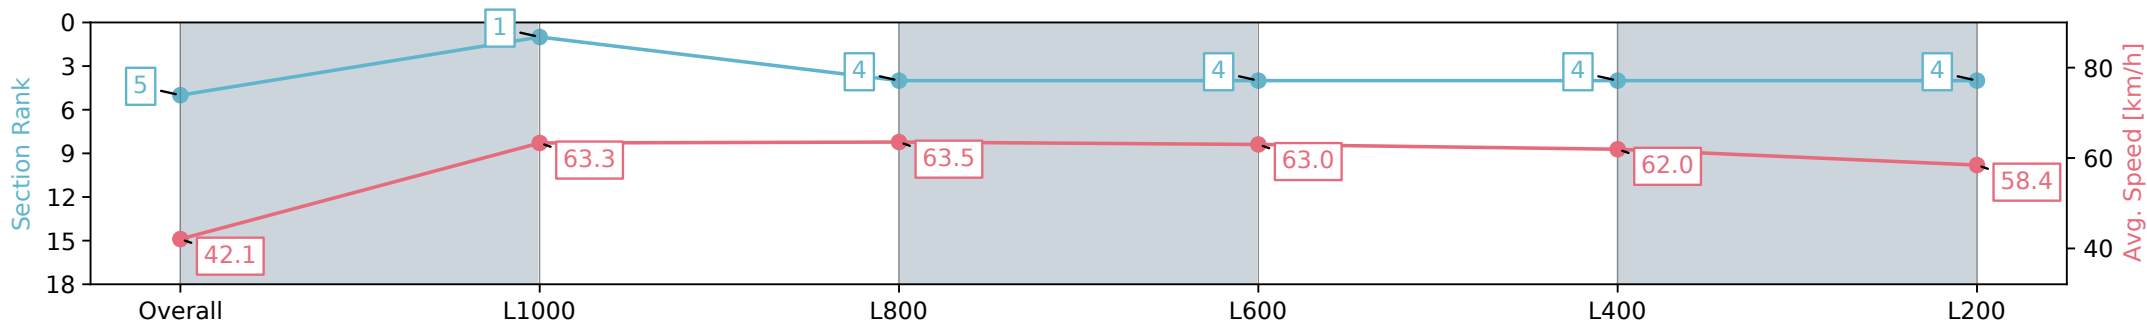

Morphettville SA - Professional

Race 9: House Inspect Australia Handicap - 1100m

31 August 2024 - 5:04PM

Track Rating: Soft 6, Weather: Overcast, Rail Position: +7m 1200m  
Chute, +4m Rmdr.

Section	Overall	L1000	L800	L600	L400	L200
Section Times	1:07.01 [5] (0:08.50)	0:58.51 [1] (0:11.37)	0:47.14 [4] (0:11.49)	0:35.65 [4] (0:11.63)	0:24.02 [4] (0:11.69)	0:12.33 [4] (0:12.33)
Average Speed [km/h]	42.1	63.3	63.5	63.0	62.0	58.4
Top Speed [km/h]	60.0	64.6	64.4	63.8	62.5	60.7
Avg. Dist. to Rail [m]	5.8	5.5	3.9	3.4	5.4	8.0
Avg. Stride Freq. [Hz]	2.2	2.4	2.4	2.4	2.5	2.4
Avg. Stride Length [m]	5.0	7.0	7.3	7.3	7.0	6.7