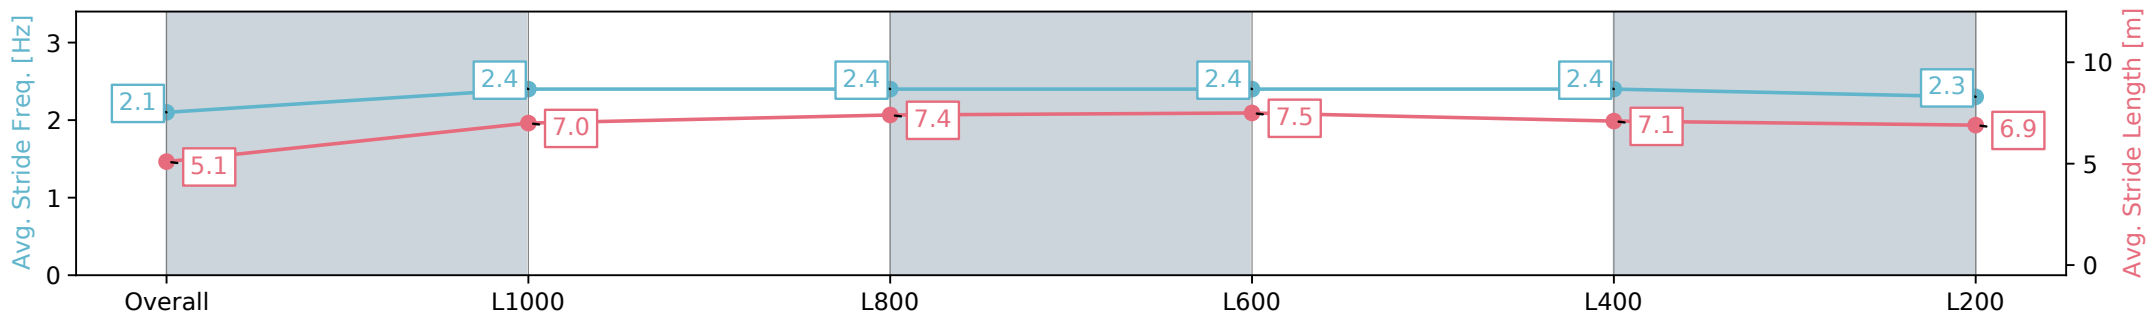

Report Created: Sat 31 August 2024 17:50:29 GMT+10 (Note: Timing is based on positional data)

- [ ] Ranking at each section and finish
- :-:- No data available at this section
- NA No data available

Horse/Jockey Name	HOWL/Lachlan Neindorf
Finish Rank	12
Fastest Section Time (Section)	0:11.51 (L400)
Top Speed [km/h] (Section)	65.4 (L800)
Race State	Finished

Morphettville SA - Professional

Race 9: House Inspect Australia Handicap - 1100m

31 August 2024 - 5:04PM

Track Rating: Soft 6, Weather: Overcast, Rail Position: +7m 1200m  
Chute, +4m Rmdr.

Section	Overall	L1000	L800	L600	L400	L200
Section Times	1:07.56 [12] (0:08.89)	0:58.67 [11] (0:11.53)	0:47.14 [12] (0:11.64)	0:35.50 [15] (0:11.59)	0:23.91 [14] (0:11.51)	0:12.40 [13] (0:12.40)
Average Speed [km/h]	40.5	62.5	63.6	64.5	63.6	58.0
Top Speed [km/h]	59.1	63.7	65.0	65.4	64.7	61.3
Avg. Dist. to Rail [m]	16.6	11.9	7.5	7.4	13.3	16.8
Avg. Stride Freq. [Hz]	2.1	2.4	2.4	2.4	2.4	2.3
Avg. Stride Length [m]	5.1	7.0	7.4	7.5	7.1	6.9