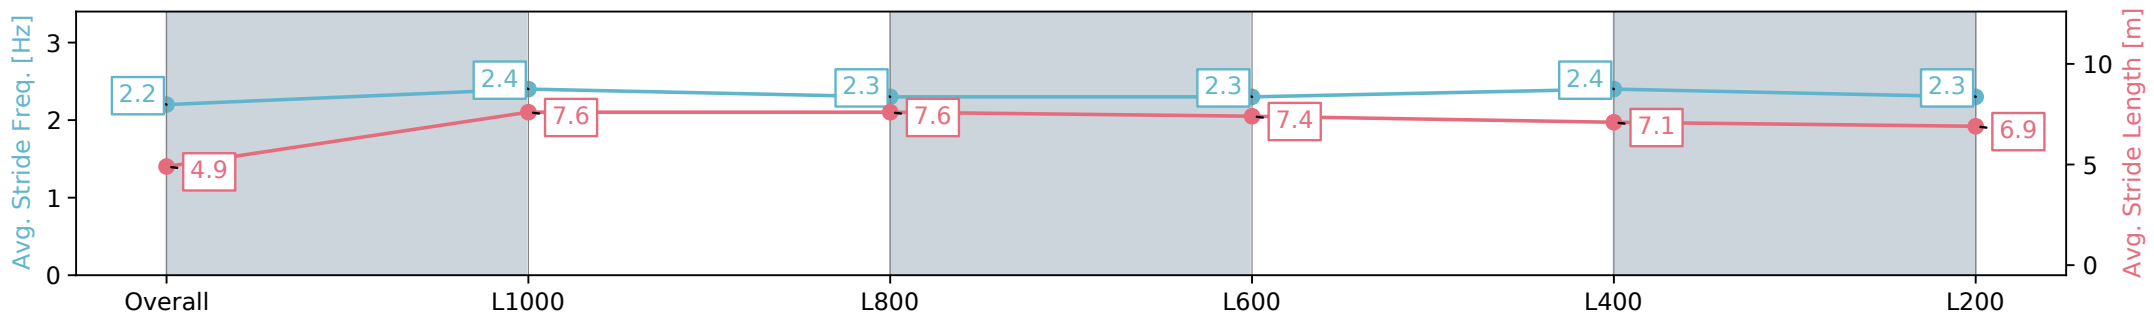

Morphettville SA - Professional

Race 9: House Inspect Australia Handicap - 1100m

31 August 2024 - 5:04PM

Track Rating: Soft 6, Weather: Overcast, Rail Position: +7m 1200m  
Chute, +4m Rmdr.

Section	Overall	L1000	L800	L600	L400	L200
Section Times	1:07.63 [13] (0:08.62)	0:59.01 [5] (0:11.20)	0:47.81 [3] (0:11.42)	0:36.39 [3] (0:11.66)	0:24.73 [2] (0:11.83)	0:12.90 [5] (0:12.90)
Average Speed [km/h]	41.8	64.4	63.3	62.2	61.0	55.8
Top Speed [km/h]	61.8	65.2	64.9	63.4	62.6	60.5
Avg. Dist. to Rail [m]	2.2	2.0	1.3	1.3	3.5	5.7
Avg. Stride Freq. [Hz]	2.2	2.4	2.3	2.3	2.4	2.3
Avg. Stride Length [m]	4.9	7.6	7.6	7.4	7.1	6.9