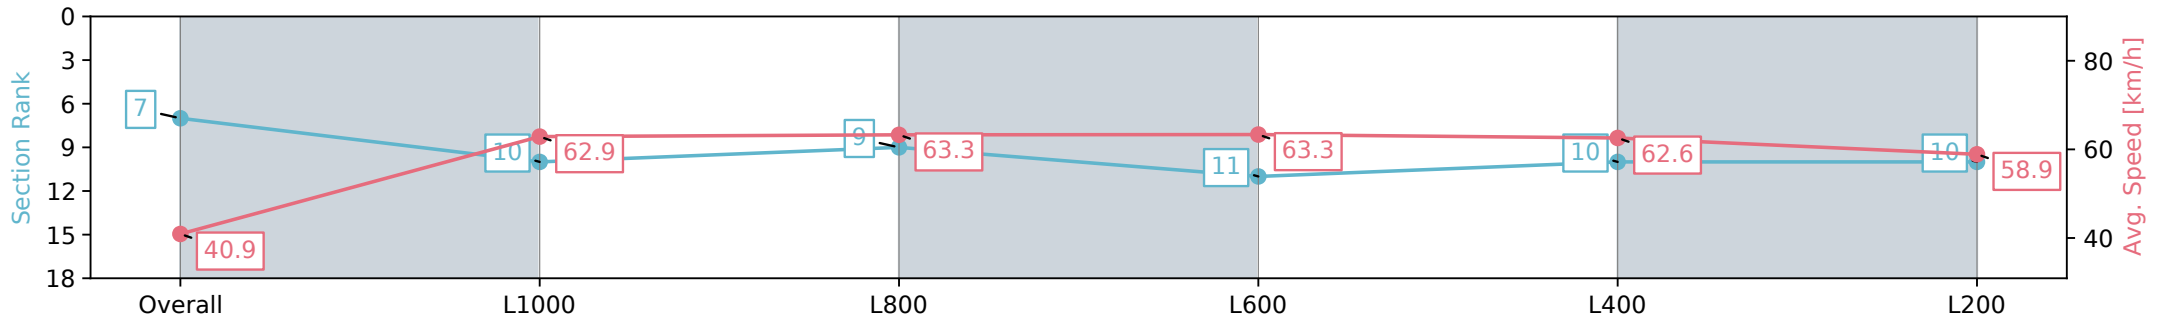

Morphettville SA - Professional

Race 9: House Inspect Australia Handicap - 1100m

31 August 2024 - 5:04PM

Track Rating: Soft 6, Weather: Overcast, Rail Position: +7m 1200m  
Chute, +4m Rmdr.

Section	Overall	L1000	L800	L600	L400	L200
Section Times	1:07.22 [7] (0:08.81)	0:58.41 [10] (0:11.44)	0:46.97 [9] (0:11.54)	0:35.43 [11] (0:11.57)	0:23.85 [10] (0:11.64)	0:12.21 [10] (0:12.21)
Average Speed [km/h]	40.9	62.9	63.3	63.3	62.6	58.9
Top Speed [km/h]	60.1	64.9	64.3	64.9	63.5	61.1
Avg. Dist. to Rail [m]	9.1	6.8	3.7	3.8	9.1	11.1
Avg. Stride Freq. [Hz]	2.2	2.4	2.4	2.4	2.4	2.4
Avg. Stride Length [m]	4.9	7.2	7.3	7.4	7.2	7.0