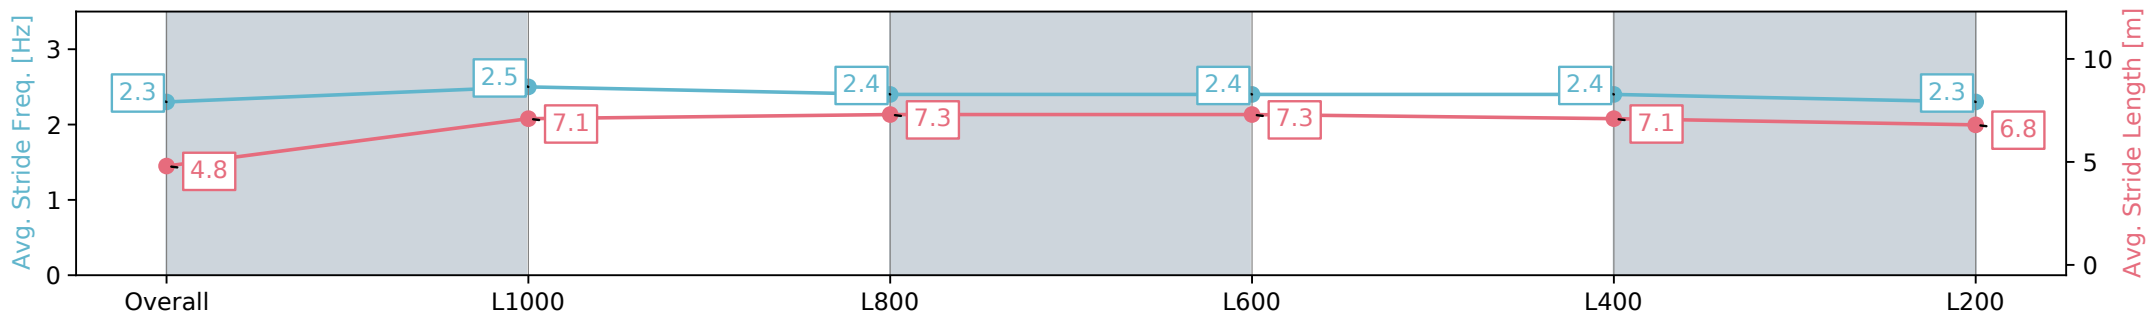

Morphettville SA - Professional

Race 9: House Inspect Australia Handicap - 1100m

31 August 2024 - 5:04PM

Track Rating: Soft 6, Weather: Overcast, Rail Position: +7m 1200m  
Chute, +4m Rmdr.

Section	Overall	L1000	L800	L600	L400	L200
Section Times	1:07.24 [8] (0:08.55)	0:58.69 [2] (0:11.14)	0:47.55 [1] (0:11.45)	0:36.10 [1] (0:11.67)	0:24.43 [1] (0:11.78)	0:12.65 [2] (0:12.65)
Average Speed [km/h]	42.2	64.6	63.8	62.6	61.7	56.8
Top Speed [km/h]	61.9	65.5	65.0	64.0	62.6	60.4
Avg. Dist. to Rail [m]	7.1	5.7	3.8	3.2	6.8	9.6
Avg. Stride Freq. [Hz]	2.3	2.5	2.4	2.4	2.4	2.3
Avg. Stride Length [m]	4.8	7.1	7.3	7.3	7.1	6.8