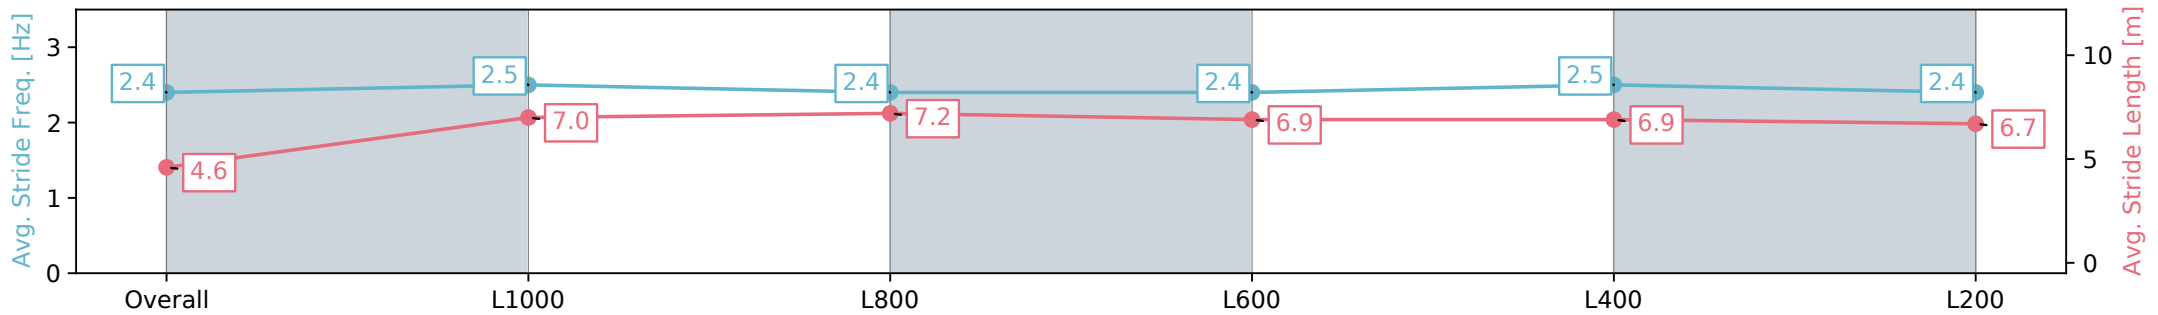

31 August 2024 - 5:04PM

Track Rating: Soft 6, Weather: Overcast, Rail Position: +7m 1200m  
Chute, +4m Rmdr.

Section	Overall	L1000	L800	L600	L400	L200
Section Times	1:06.63 [1] (0:08.72)	0:57.91 [8] (0:11.25)	0:46.66 [6] (0:11.41)	0:35.25 [5] (0:11.72)	0:23.53 [5] (0:11.48)	0:12.05 [1] (0:12.05)
Average Speed [km/h]	41.4	63.9	63.8	62.9	63.2	59.7
Top Speed [km/h]	63.0	64.6	64.4	64.3	65.8	62.7
Avg. Dist. to Rail [m]	8.1	5.8	2.8	4.2	8.1	11.4
Avg. Stride Freq. [Hz]	2.4	2.5	2.4	2.4	2.5	2.4
Avg. Stride Length [m]	4.6	7.0	7.2	6.9	6.9	6.7