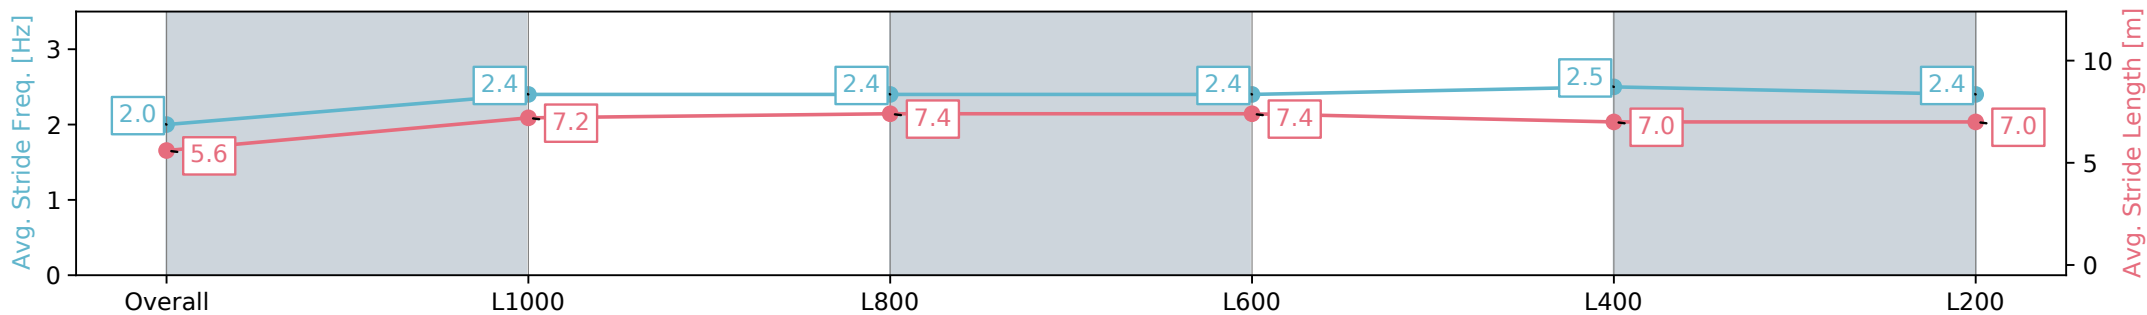

Morphettville SA - Professional

Race 9: House Inspect Australia Handicap - 1100m

31 August 2024 - 5:04PM

Track Rating: Soft 6, Weather: Overcast, Rail Position: +7m 1200m  
Chute, +4m Rmdr.

Section	Overall	L1000	L800	L600	L400	L200
Section Times	1:07.32 [10] (0:08.98)	0:58.34 [13] (0:11.56)	0:46.77 [14] (0:11.43)	0:35.34 [13] (0:11.68)	0:23.66 [15] (0:11.50)	0:12.16 [12] (0:12.16)
Average Speed [km/h]	40.2	62.3	64.2	63.8	63.8	59.2
Top Speed [km/h]	59.3	64.4	65.8	65.4	67.1	62.6
Avg. Dist. to Rail [m]	15.1	9.5	5.2	7.0	12.1	15.7
Avg. Stride Freq. [Hz]	2.0	2.4	2.4	2.4	2.5	2.4
Avg. Stride Length [m]	5.6	7.2	7.4	7.4	7.0	7.0