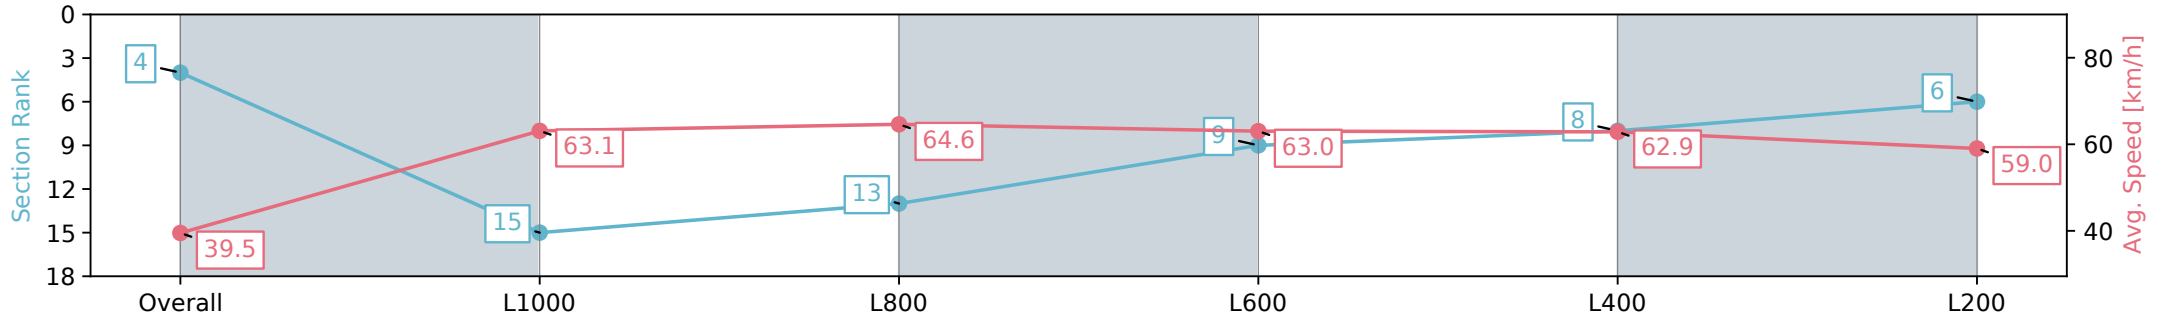

Morphettville SA - Professional

Race 9: House Inspect Australia Handicap - 1100m

31 August 2024 - 5:04PM

Track Rating: Soft 6, Weather: Overcast, Rail Position: +7m 1200m Chute, +4m Rmdr.

Section	Overall	L1000	L800	L600	L400	L200
Section Times	1:06.95 [4] (0:09.10)	0:57.85 [15] (0:11.43)	0:46.42 [13] (0:11.16)	0:35.26 [9] (0:11.53)	0:23.73 [8] (0:11.52)	0:12.21 [6] (0:12.21)
Average Speed [km/h]	39.5	63.1	64.6	63.0	62.9	59.0
Top Speed [km/h]	61.6	64.3	66.1	64.8	63.9	61.3
Avg. Dist. to Rail [m]	8.4	6.1	1.5	1.5	6.9	9.2
Avg. Stride Freq. [Hz]	2.1	2.4	2.4	2.4	2.4	2.4
Avg. Stride Length [m]	5.0	7.3	7.4	7.3	7.2	6.9