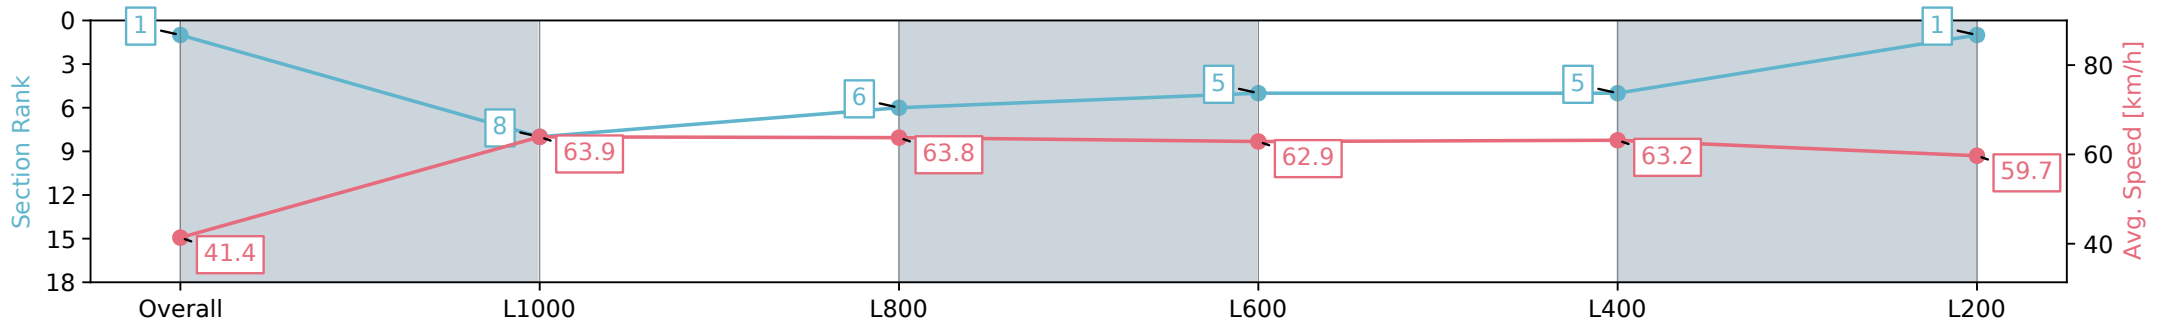

31 August 2024 - 5:04PM

Track Rating: Soft 6, Weather: Overcast, Rail Position: +7m 1200m  
Chute, +4m Rmdr.

Section	Overall	L1000	L800	L600	L400	L200
Section Times	1:06.63 [1] (0:08.72)	0:57.91 [8] (0:11.25)	0:46.66 [6] (0:11.41)	0:35.25 [5] (0:11.72)	0:23.53 [5] (0:11.48)	0:12.05 [1] (0:12.05)
Average Speed [km/h]	41.4	63.9	63.8	62.9	63.2	59.7
Top Speed [km/h]	63.0	64.6	64.4	64.3	65.8	62.7
Avg. Dist. to Rail [m]	8.1	5.8	2.8	4.2	8.1	11.4
Avg. Stride Freq. [Hz]	2.4	2.5	2.4	2.4	2.5	2.4
Avg. Stride Length [m]	4.6	7.0	7.2	6.9	6.9	6.7