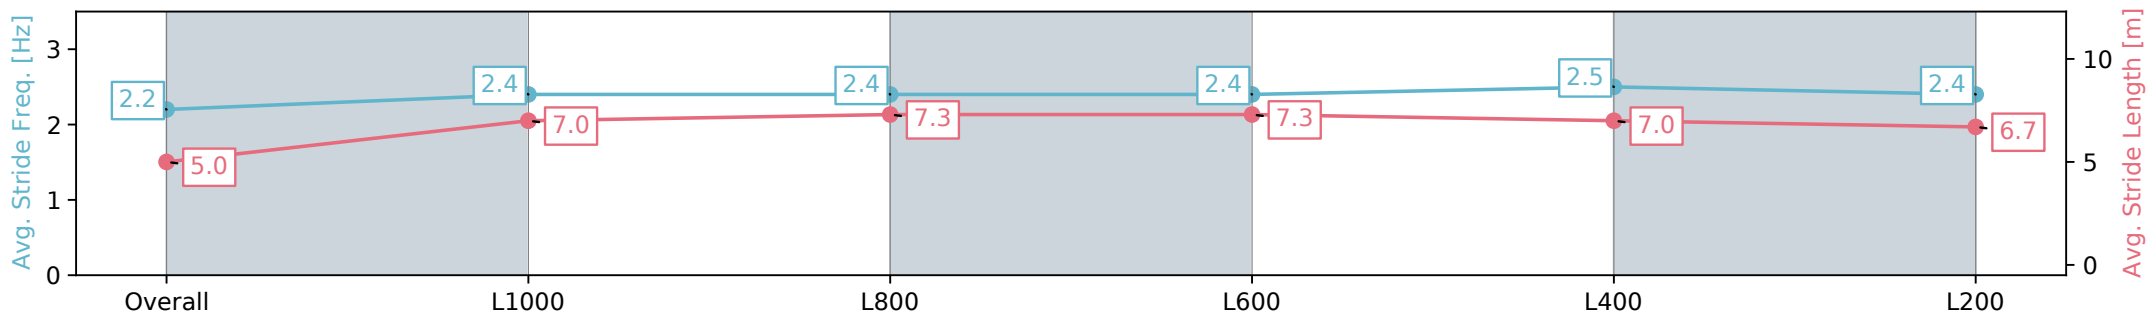

Morphettville SA - Professional

Race 9: House Inspect Australia Handicap - 1100m

31 August 2024 - 5:04PM

Track Rating: Soft 6, Weather: Overcast, Rail Position: +7m 1200m  
Chute, +4m Rmdr.

Section	Overall	L1000	L800	L600	L400	L200
Section Times	1:07.01 [5] (0:08.50)	0:58.51 [1] (0:11.37)	0:47.14 [4] (0:11.49)	0:35.65 [4] (0:11.63)	0:24.02 [4] (0:11.69)	0:12.33 [4] (0:12.33)
Average Speed [km/h]	42.1	63.3	63.5	63.0	62.0	58.4
Top Speed [km/h]	60.0	64.6	64.4	63.8	62.5	60.7
Avg. Dist. to Rail [m]	5.8	5.5	3.9	3.4	5.4	8.0
Avg. Stride Freq. [Hz]	2.2	2.4	2.4	2.4	2.5	2.4
Avg. Stride Length [m]	5.0	7.0	7.3	7.3	7.0	6.7