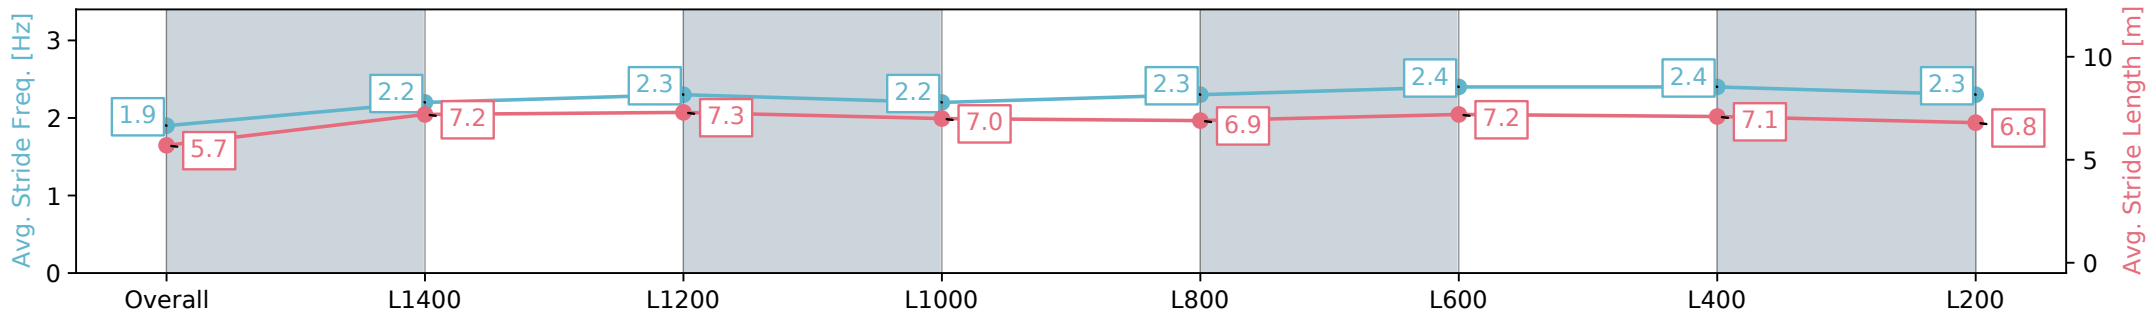

Morphettville SA - Professional

Race 8: Sydney Robert McDonald Memorial Handicap - 1521m

31 August 2024 - 4:28PM

Track Rating: Soft 6, Weather: Overcast, Rail Position: +7m 1200m Chute, +4m Rmdr.

Section	Overall	L1400	L1200	L1000	L800	L600	L400	L200
Section Times	1:36.18 [9] (0:10.47)	1:25.71 [14] (0:12.49)	1:13.22 [14] (0:12.19)	1:01.03 [14] (0:12.41)	0:48.62 [14] (0:12.19)	0:36.43 [14] (0:11.79)	0:24.64 [13] (0:11.86)	0:12.78 [10] (0:12.78)
Average Speed [km/h]	41.8	58.3	60.0	58.0	60.1	62.4	61.1	56.4
Top Speed [km/h]	57.2	59.9	61.2	59.7	61.4	63.4	62.8	59.8
Avg. Dist. to Rail [m]	6.8	3.1	4.5	4.6	4.1	4.3	4.1	2.3
Avg. Stride Freq. [Hz]	1.9	2.2	2.3	2.2	2.3	2.4	2.4	2.3
Avg. Stride Length [m]	5.7	7.2	7.3	7.0	6.9	7.2	7.1	6.8