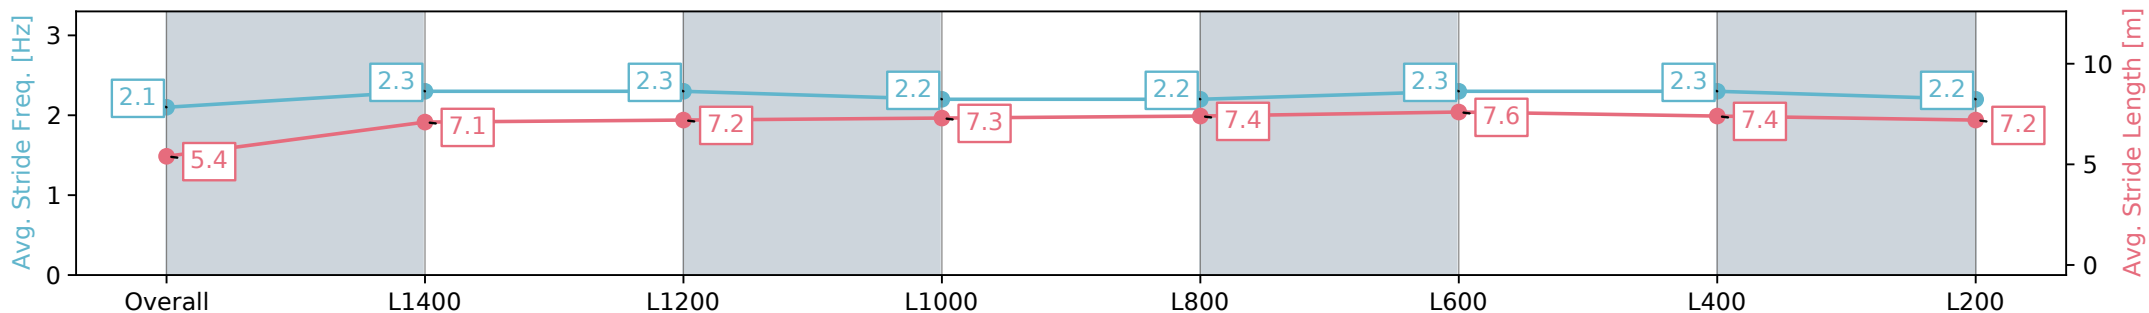

Morphettville SA - Professional

Race 8: Sydney Robert McDonald Memorial Handicap - 1521m

31 August 2024 - 4:28PM

Track Rating: Soft 6, Weather: Overcast, Rail Position: +7m 1200m Chute, +4m Rmdr.

Section	Overall	L1400	L1200	L1000	L800	L600	L400	L200
Section Times	1:35.93 [6] (0:10.08)	1:25.85 [10] (0:12.48)	1:13.37 [12] (0:12.33)	1:01.04 [12] (0:12.35)	0:48.69 [13] (0:12.41)	0:36.28 [13] (0:11.82)	0:24.46 [12] (0:11.90)	0:12.56 [9] (0:12.56)
Average Speed [km/h]	43.3	58.7	59.5	58.3	59.2	62.5	61.2	57.3
Top Speed [km/h]	57.3	61.3	61.5	60.4	61.4	63.5	62.5	60.0
Avg. Dist. to Rail [m]	7.9	3.9	5.2	5.3	5.0	5.6	7.7	9.3
Avg. Stride Freq. [Hz]	2.1	2.3	2.3	2.2	2.2	2.3	2.3	2.2
Avg. Stride Length [m]	5.4	7.1	7.2	7.3	7.4	7.6	7.4	7.2