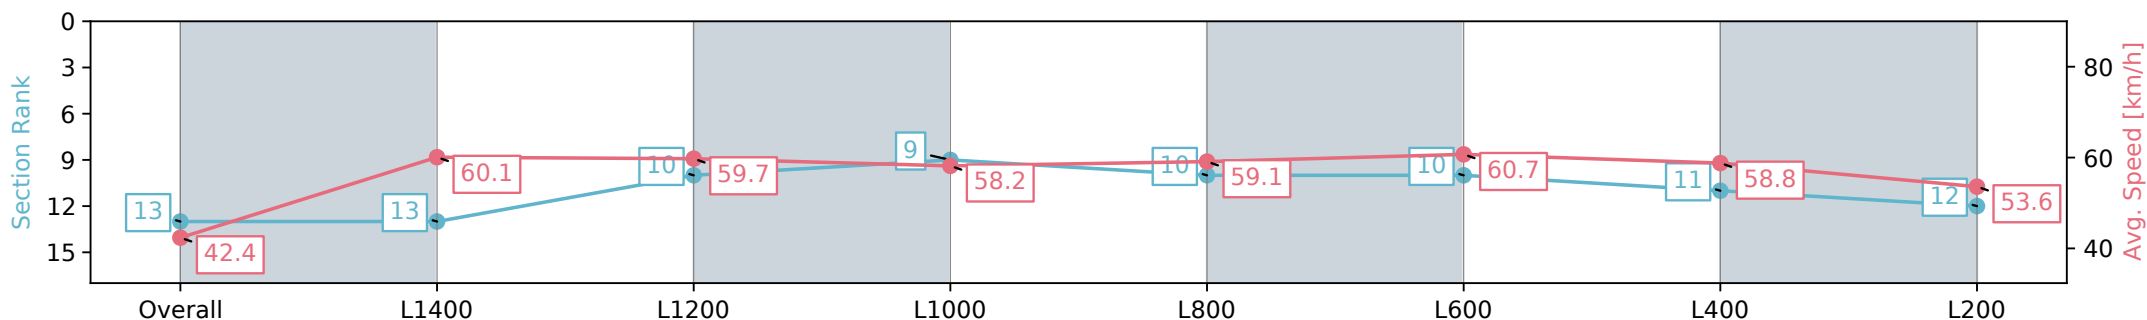

Morphettville SA - Professional

Race 8: Sydney Robert McDonald Memorial Handicap - 1521m

31 August 2024 - 4:28PM

Track Rating: Soft 6, Weather: Overcast, Rail Position: +7m 1200m Chute, +4m Rmdr.

Section	Overall	L1400	L1200	L1000	L800	L600	L400	L200
Section Times	1:37.20 [13] (0:10.28)	1:26.92 [13] (0:12.04)	1:14.88 [10] (0:12.21)	1:02.67 [9] (0:12.35)	0:50.32 [10] (0:12.36)	0:37.96 [10] (0:12.18)	0:25.78 [11] (0:12.39)	0:13.39 [12] (0:13.39)
Average Speed [km/h]	42.4	60.1	59.7	58.2	59.1	60.7	58.8	53.6
Top Speed [km/h]	59.9	61.6	61.8	60.2	61.2	61.4	60.2	56.2
Avg. Dist. to Rail [m]	1.4	1.3	3.1	3.2	3.2	5.4	9.3	11.2
Avg. Stride Freq. [Hz]	2.0	2.3	2.3	2.2	2.2	2.3	2.3	2.2
Avg. Stride Length [m]	5.4	7.1	7.1	7.0	7.0	7.2	7.2	6.8