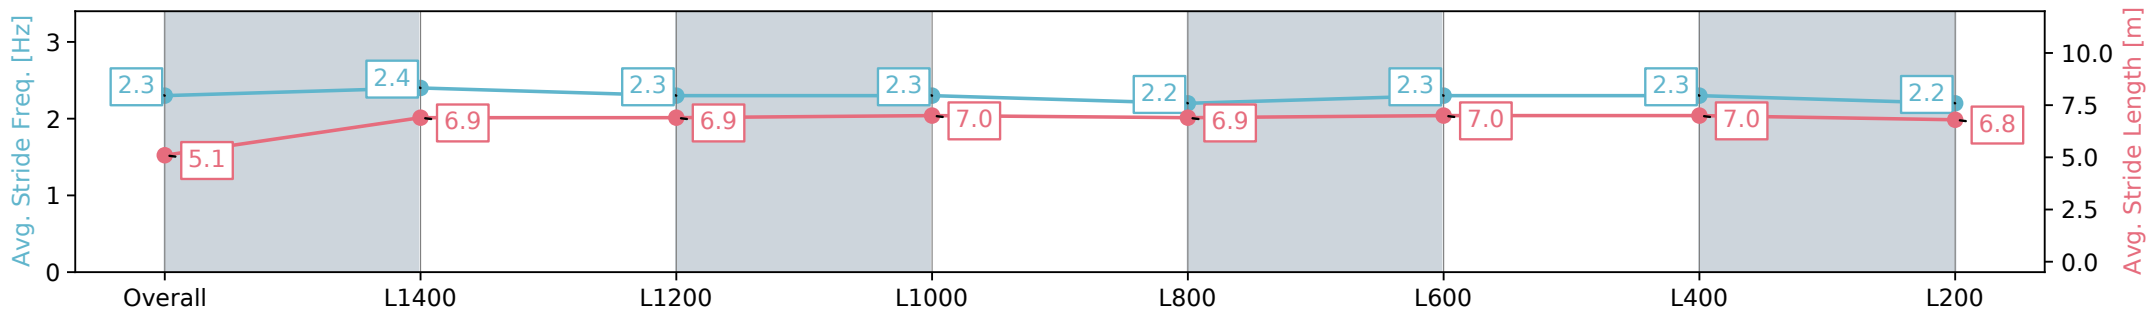

Morphettville SA - Professional

Race 8: Sydney Robert McDonald Memorial Handicap - 1521m

31 August 2024 - 4:28PM

Track Rating: Soft 6, Weather: Overcast, Rail Position: +7m 1200m Chute, +4m Rmdr.

Section	Overall	L1400	L1200	L1000	L800	L600	L400	L200
Section Times	1:36.41 [10] (0:09.92)	1:26.49 [9] (0:12.00)	1:14.49 [6] (0:12.31)	1:02.18 [7] (0:12.25)	0:49.93 [7] (0:12.45)	0:37.48 [7] (0:12.16)	0:25.32 [6] (0:12.24)	0:13.08 [8] (0:13.08)
Average Speed [km/h]	43.9	60.4	59.2	58.8	58.6	60.8	59.4	55.1
Top Speed [km/h]	59.1	60.9	60.8	60.3	60.7	61.4	60.0	58.3
Avg. Dist. to Rail [m]	2.3	1.4	3.2	3.4	3.5	5.2	8.2	9.6
Avg. Stride Freq. [Hz]	2.3	2.4	2.3	2.3	2.2	2.3	2.3	2.2
Avg. Stride Length [m]	5.1	6.9	6.9	7.0	6.9	7.0	7.0	6.8