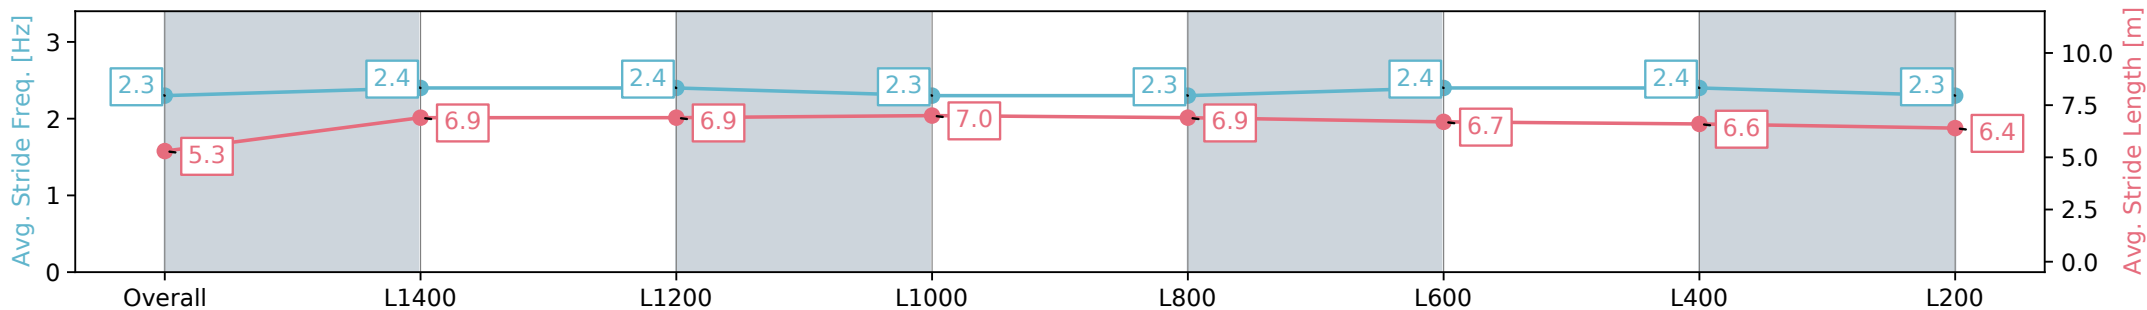

Morphettville SA - Professional

Race 8: Sydney Robert McDonald Memorial Handicap - 1521m

31 August 2024 - 4:28PM

Track Rating: Soft 6, Weather: Overcast, Rail Position: +7m 1200m Chute, +4m Rmdr.

Section	Overall	L1400	L1200	L1000	L800	L600	L400	L200
Section Times	1:38.02 [14] (0:09.59)	1:28.43 [2] (0:11.94)	1:16.49 [3] (0:12.35)	1:04.14 [4] (0:12.36)	0:51.78 [5] (0:12.51)	0:39.27 [5] (0:12.59)	0:26.68 [10] (0:12.86)	0:13.82 [14] (0:13.82)
Average Speed [km/h]	45.5	60.5	58.7	58.3	57.8	57.8	56.3	52.1
Top Speed [km/h]	59.9	61.8	61.3	59.5	58.7	58.7	57.6	54.2
Avg. Dist. to Rail [m]	4.3	1.4	1.9	1.8	1.6	1.8	3.7	3.5
Avg. Stride Freq. [Hz]	2.3	2.4	2.4	2.3	2.3	2.4	2.4	2.3
Avg. Stride Length [m]	5.3	6.9	6.9	7.0	6.9	6.7	6.6	6.4