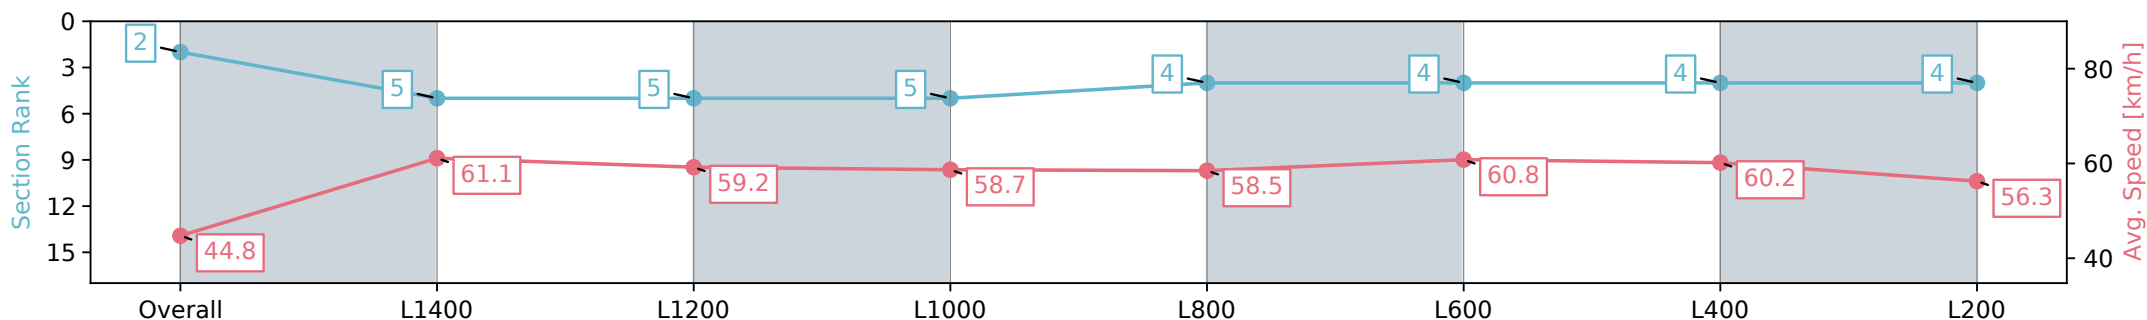

Morphettville SA - Professional

Race 8: Sydney Robert McDonald Memorial Handicap - 1521m

31 August 2024 - 4:28PM

Track Rating: Soft 6, Weather: Overcast, Rail Position: +7m 1200m Chute, +4m Rmdr.

Section	Overall	L1400	L1200	L1000	L800	L600	L400	L200
Section Times	1:35.66 [2] (0:09.74)	1:25.92 [5] (0:11.87)	1:14.05 [5] (0:12.32)	1:01.73 [5] (0:12.27)	0:49.46 [4] (0:12.46)	0:37.00 [4] (0:12.14)	0:24.86 [4] (0:12.07)	0:12.79 [4] (0:12.79)
Average Speed [km/h]	44.8	61.1	59.2	58.7	58.5	60.8	60.2	56.3
Top Speed [km/h]	58.7	62.4	61.4	60.1	60.6	62.9	61.9	58.9
Avg. Dist. to Rail [m]	6.3	2.3	3.7	4.0	3.4	4.5	7.6	8.4
Avg. Stride Freq. [Hz]	2.3	2.5	2.4	2.4	2.3	2.4	2.4	2.3
Avg. Stride Length [m]	5.2	6.9	6.9	6.8	6.9	7.1	7.0	6.8