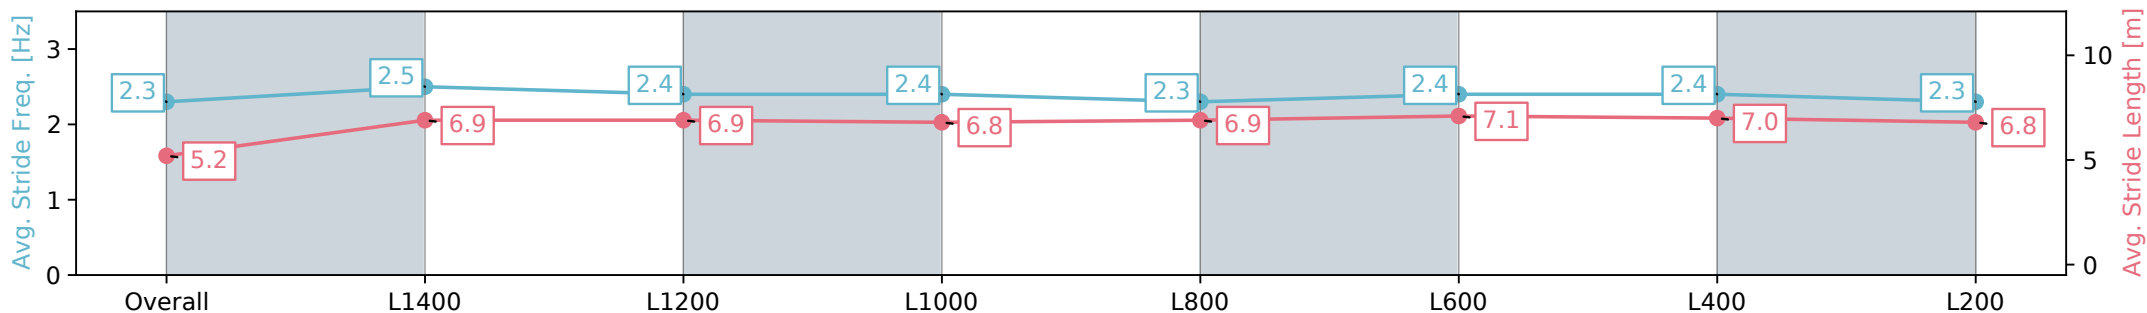

Morphettville SA - Professional

Race 8: Sydney Robert McDonald Memorial Handicap - 1521m

31 August 2024 - 4:28PM

Track Rating: Soft 6, Weather: Overcast, Rail Position: +7m 1200m Chute, +4m Rmdr.

Section	Overall	L1400	L1200	L1000	L800	L600	L400	L200
Section Times	1:35.66 [2] (0:09.74)	1:25.92 [5] (0:11.87)	1:14.05 [5] (0:12.32)	1:01.73 [5] (0:12.27)	0:49.46 [4] (0:12.46)	0:37.00 [4] (0:12.14)	0:24.86 [4] (0:12.07)	0:12.79 [4] (0:12.79)
Average Speed [km/h]	44.8	61.1	59.2	58.7	58.5	60.8	60.2	56.3
Top Speed [km/h]	58.7	62.4	61.4	60.1	60.6	62.9	61.9	58.9
Avg. Dist. to Rail [m]	6.3	2.3	3.7	4.0	3.4	4.5	7.6	8.4
Avg. Stride Freq. [Hz]	2.3	2.5	2.4	2.4	2.3	2.4	2.4	2.3
Avg. Stride Length [m]	5.2	6.9	6.9	6.8	6.9	7.1	7.0	6.8