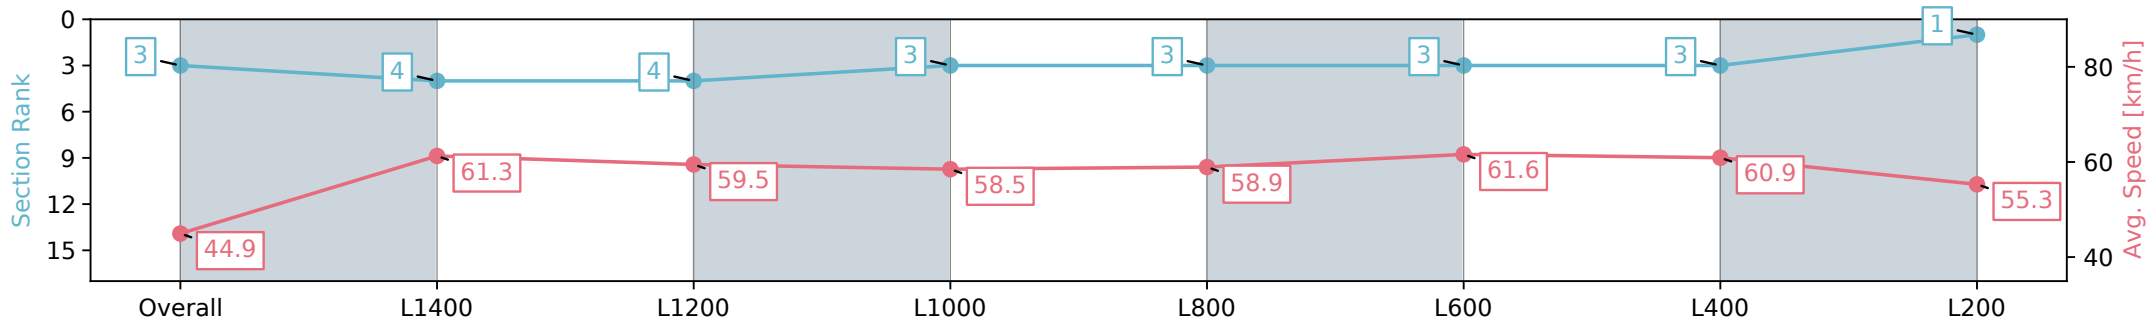

Morphettville SA - Professional

Race 8: Sydney Robert McDonald Memorial Handicap - 1521m

31 August 2024 - 4:28PM

Track Rating: Soft 6, Weather: Overcast, Rail Position: +7m 1200m Chute, +4m Rmdr.

Section	Overall	L1400	L1200	L1000	L800	L600	L400	L200
Section Times	1:35.67 [3] (0:09.72)	1:25.95 [4] (0:11.87)	1:14.08 [4] (0:12.28)	1:01.80 [3] (0:12.32)	0:49.48 [3] (0:12.41)	0:37.07 [3] (0:12.06)	0:25.01 [3] (0:12.01)	0:13.00 [1] (0:13.00)
Average Speed [km/h]	44.9	61.3	59.5	58.5	58.9	61.6	60.9	55.3
Top Speed [km/h]	58.9	62.4	60.8	59.9	60.9	62.4	62.6	58.9
Avg. Dist. to Rail [m]	8.7	2.8	4.0	4.3	4.3	5.9	11.7	14.3
Avg. Stride Freq. [Hz]	2.1	2.3	2.2	2.2	2.2	2.3	2.3	2.2
Avg. Stride Length [m]	5.7	7.5	7.4	7.4	7.5	7.6	7.2	6.9