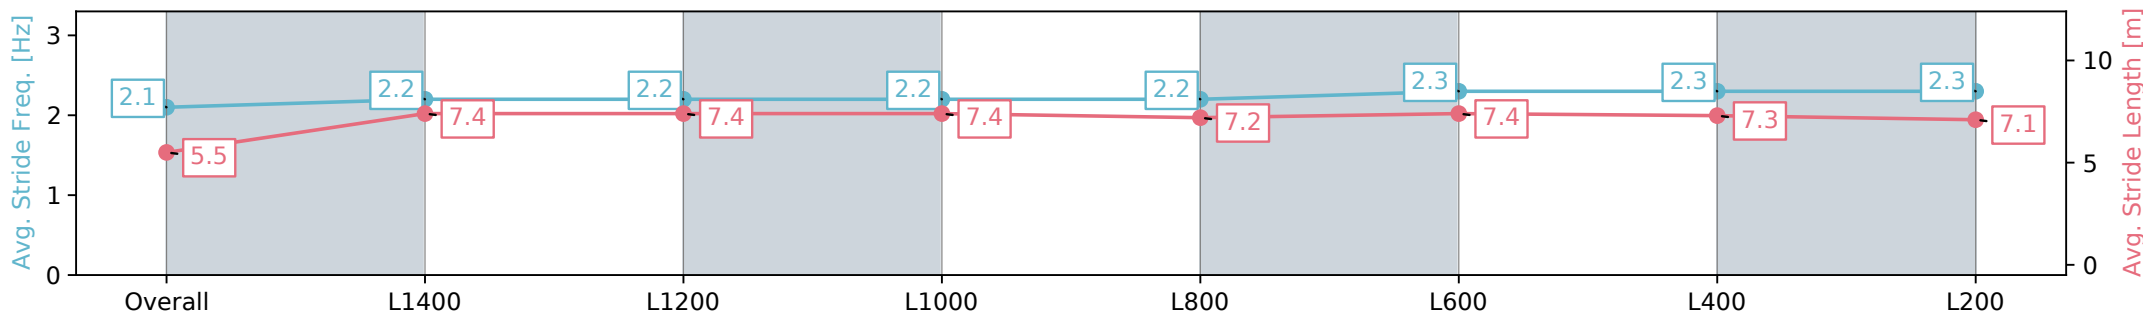

31 August 2024 - 4:28PM

Track Rating: Soft 6, Weather: Overcast, Rail Position: +7m 1200m Chute, +4m Rmdr.

Section	Overall	L1400	L1200	L1000	L800	L600	L400	L200
Section Times	1:35.41 [1] (0:09.90)	1:25.51 [8] (0:12.06)	1:13.45 [7] (0:12.26)	1:01.19 [6] (0:12.19)	0:49.00 [6] (0:12.42)	0:36.58 [6] (0:12.12)	0:24.46 [5] (0:12.01)	0:12.45 [5] (0:12.45)
Average Speed [km/h]	44.1	60.1	59.3	59.1	59.1	61.3	60.8	57.9
Top Speed [km/h]	58.8	61.2	61.1	60.6	61.6	62.2	61.8	60.2
Avg. Dist. to Rail [m]	2.7	1.5	3.5	3.8	4.4	6.4	11.9	15.5
Avg. Stride Freq. [Hz]	2.1	2.2	2.2	2.2	2.2	2.3	2.3	2.3
Avg. Stride Length [m]	5.5	7.4	7.4	7.4	7.4	7.2	7.3	7.1