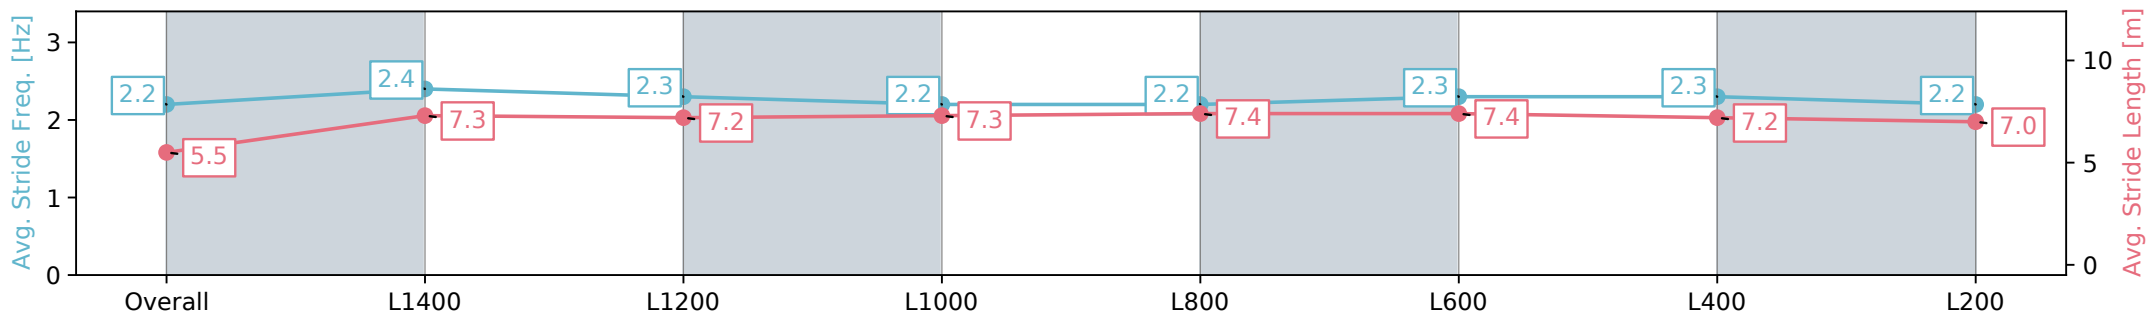

Morphettville SA - Professional

Race 8: Sydney Robert McDonald Memorial Handicap - 1521m

31 August 2024 - 4:28PM

Track Rating: Soft 6, Weather: Overcast, Rail Position: +7m 1200m Chute, +4m Rmdr.

Section	Overall	L1400	L1200	L1000	L800	L600	L400	L200
Section Times	1:35.91 [5] (0:09.67)	1:26.24 [3] (0:11.78)	1:14.46 [2] (0:12.27)	1:02.19 [2] (0:12.33)	0:49.86 [2] (0:12.46)	0:37.40 [2] (0:12.10)	0:25.30 [2] (0:12.18)	0:13.12 [3] (0:13.12)
Average Speed [km/h]	45.1	61.9	59.6	58.4	58.5	61.3	59.9	54.9
Top Speed [km/h]	61.1	63.0	61.1	59.2	60.2	61.8	61.3	58.6
Avg. Dist. to Rail [m]	11.1	3.8	4.0	4.0	3.3	5.6	10.5	12.6
Avg. Stride Freq. [Hz]	2.2	2.4	2.3	2.2	2.2	2.3	2.3	2.2
Avg. Stride Length [m]	5.5	7.3	7.2	7.3	7.4	7.4	7.2	7.0