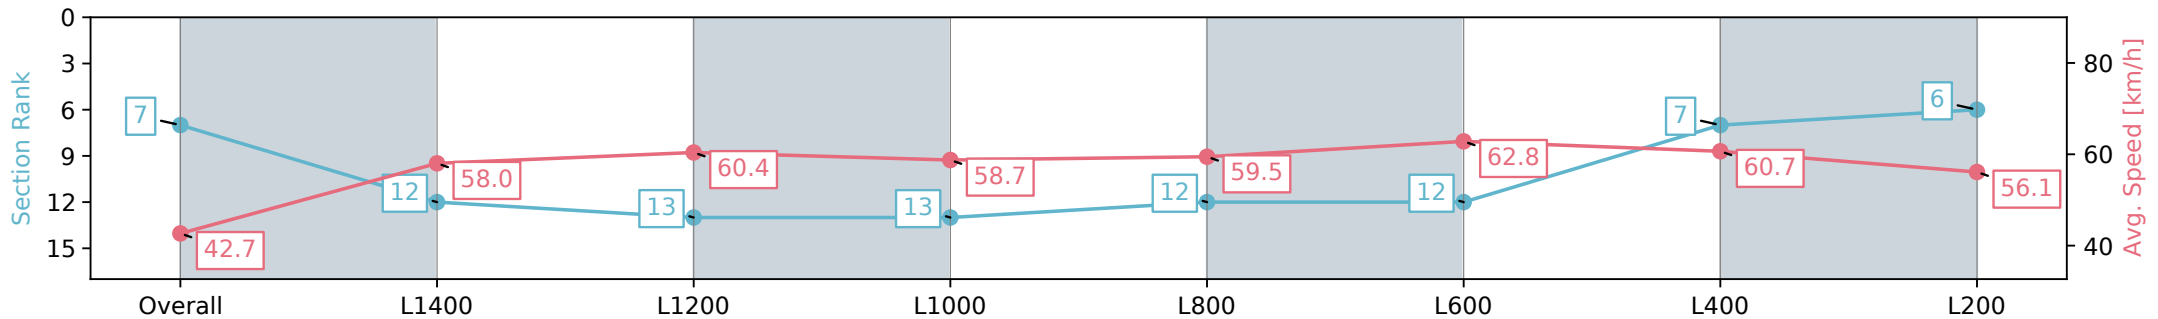

Morphettville SA - Professional

Race 8: Sydney Robert McDonald Memorial Handicap - 1521m

31 August 2024 - 4:28PM

Track Rating: Soft 6, Weather: Overcast, Rail Position: +7m 1200m Chute, +4m Rmdr.

Section	Overall	L1400	L1200	L1000	L800	L600	L400	L200
Section Times	1:35.93 [7] (0:10.21)	1:25.72 [12] (0:12.56)	1:13.15 [13] (0:12.12)	1:01.03 [13] (0:12.26)	0:48.77 [12] (0:12.28)	0:36.48 [12] (0:11.69)	0:24.79 [7] (0:11.96)	0:12.83 [6] (0:12.83)
Average Speed [km/h]	42.7	58.0	60.4	58.7	59.5	62.8	60.7	56.1
Top Speed [km/h]	57.1	61.0	62.1	60.2	61.9	63.6	61.9	58.9
Avg. Dist. to Rail [m]	6.8	3.2	4.2	4.1	4.0	3.8	6.1	7.3
Avg. Stride Freq. [Hz]	2.1	2.3	2.4	2.3	2.3	2.4	2.4	2.3
Avg. Stride Length [m]	5.3	6.8	6.8	6.8	7.0	7.2	7.0	6.8