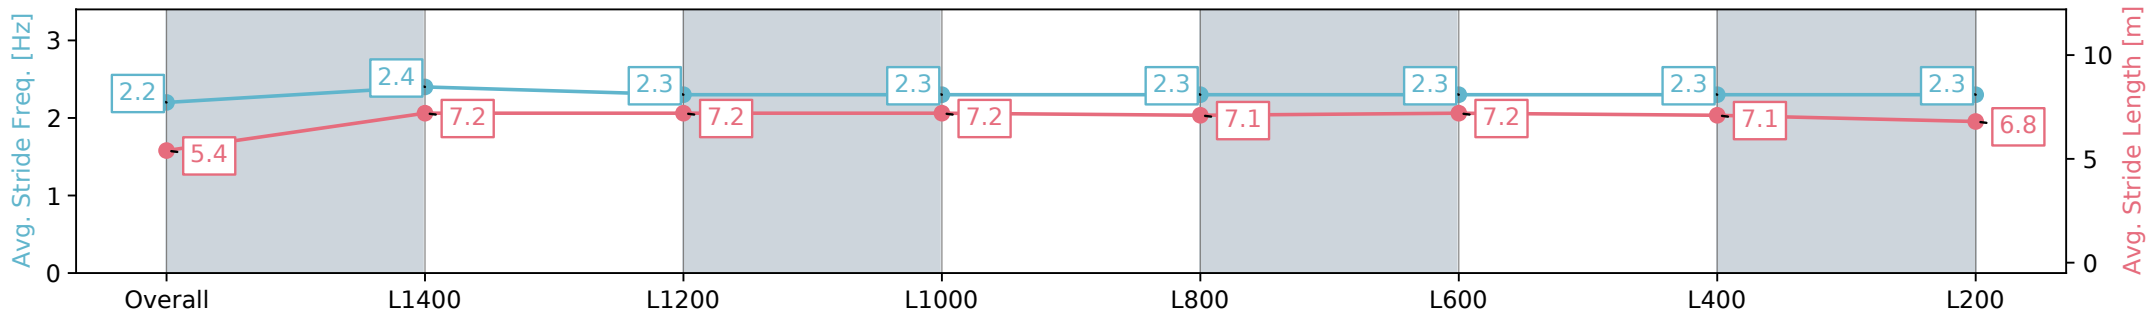

Morphettville SA - Professional

Race 8: Sydney Robert McDonald Memorial Handicap - 1521m

31 August 2024 - 4:28PM

Track Rating: Soft 6, Weather: Overcast, Rail Position: +7m 1200m Chute, +4m Rmdr.

Section	Overall	L1400	L1200	L1000	L800	L600	L400	L200
Section Times	1:35.73 [4] (0:09.55)	1:26.18 [1] (0:11.89)	1:14.29 [1] (0:12.25)	1:02.04 [1] (0:12.28)	0:49.76 [1] (0:12.49)	0:37.27 [1] (0:12.09)	0:25.18 [1] (0:12.23)	0:12.95 [2] (0:12.95)
Average Speed [km/h]	45.6	61.5	59.5	58.6	58.1	60.8	59.7	55.5
Top Speed [km/h]	61.3	62.7	61.3	59.2	60.1	61.8	60.4	58.9
Avg. Dist. to Rail [m]	6.0	3.8	3.0	2.5	1.9	4.1	9.9	11.5
Avg. Stride Freq. [Hz]	2.2	2.4	2.3	2.3	2.3	2.3	2.3	2.3
Avg. Stride Length [m]	5.4	7.2	7.2	7.2	7.1	7.2	7.1	6.8