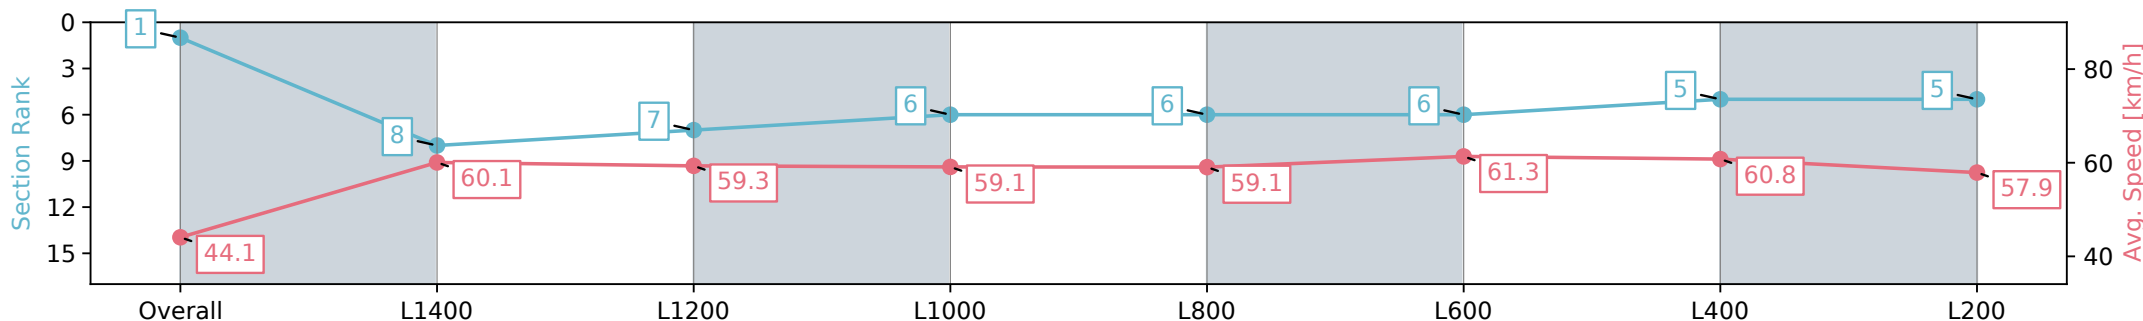

31 August 2024 - 4:28PM

Track Rating: Soft 6, Weather: Overcast, Rail Position: +7m 1200m Chute, +4m Rmdr.

Section	Overall	L1400	L1200	L1000	L800	L600	L400	L200
Section Times	1:35.41 [1] (0:09.90)	1:25.51 [8] (0:12.06)	1:13.45 [7] (0:12.26)	1:01.19 [6] (0:12.19)	0:49.00 [6] (0:12.42)	0:36.58 [6] (0:12.12)	0:24.46 [5] (0:12.01)	0:12.45 [5] (0:12.45)
Average Speed [km/h]	44.1	60.1	59.3	59.1	59.1	61.3	60.8	57.9
Top Speed [km/h]	58.8	61.2	61.1	60.6	61.6	62.2	61.8	60.2
Avg. Dist. to Rail [m]	2.7	1.5	3.5	3.8	4.4	6.4	11.9	15.5
Avg. Stride Freq. [Hz]	2.1	2.2	2.2	2.2	2.2	2.3	2.3	2.3
Avg. Stride Length [m]	5.5	7.4	7.4	7.4	7.4	7.2	7.3	7.1