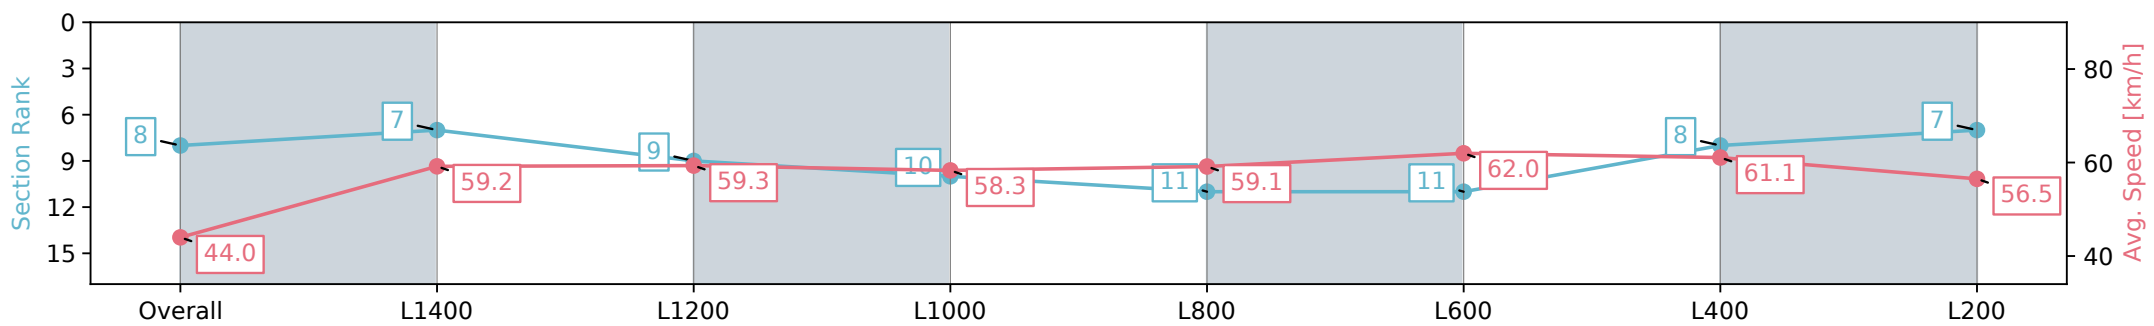

Morphettville SA - Professional

Race 8: Sydney Robert McDonald Memorial Handicap - 1521m

31 August 2024 - 4:28PM

Track Rating: Soft 6, Weather: Overcast, Rail Position: +7m 1200m Chute, +4m Rmdr.

Section	Overall	L1400	L1200	L1000	L800	L600	L400	L200
Section Times	1:36.02 [8] (0:09.89)	1:26.13 [7] (0:12.31)	1:13.82 [9] (0:12.36)	1:01.46 [10] (0:12.34)	0:49.12 [11] (0:12.41)	0:36.71 [11] (0:12.02)	0:24.69 [8] (0:11.95)	0:12.74 [7] (0:12.74)
Average Speed [km/h]	44.0	59.2	59.3	58.3	59.1	62.0	61.1	56.5
Top Speed [km/h]	58.4	60.5	60.1	59.5	61.5	62.7	62.2	59.8
Avg. Dist. to Rail [m]	4.8	2.8	4.9	5.1	5.1	6.5	10.7	11.4
Avg. Stride Freq. [Hz]	2.1	2.2	2.2	2.2	2.2	2.2	2.3	2.2
Avg. Stride Length [m]	5.5	7.3	7.1	7.2	7.3	7.6	7.4	7.1