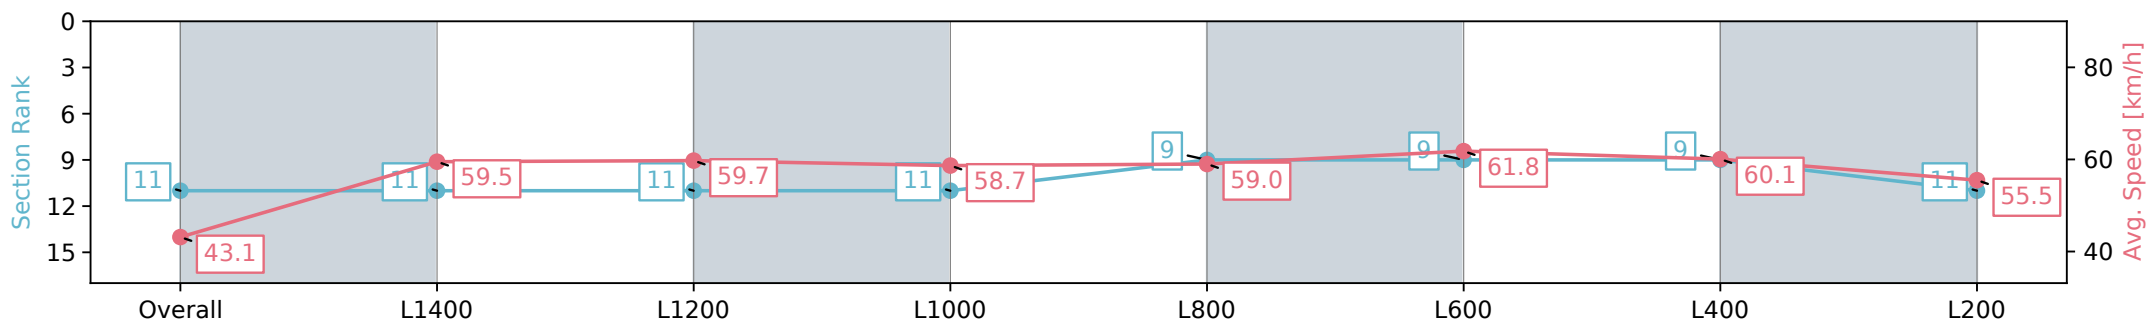

Morphettville SA - Professional

Race 8: Sydney Robert McDonald Memorial Handicap - 1521m

31 August 2024 - 4:28PM

Track Rating: Soft 6, Weather: Overcast, Rail Position: +7m 1200m Chute, +4m Rmdr.

Section	Overall	L1400	L1200	L1000	L800	L600	L400	L200
Section Times	1:36.47 [11] (0:10.12)	1:26.35 [11] (0:12.23)	1:14.12 [11] (0:12.22)	1:01.90 [11] (0:12.28)	0:49.61 [9] (0:12.38)	0:37.23 [9] (0:12.09)	0:25.14 [9] (0:12.17)	0:12.97 [11] (0:12.97)
Average Speed [km/h]	43.1	59.5	59.7	58.7	59.0	61.8	60.1	55.5
Top Speed [km/h]	57.7	61.6	61.8	60.2	61.8	62.4	61.0	59.0
Avg. Dist. to Rail [m]	3.7	2.4	4.1	4.2	4.2	6.8	12.6	14.2
Avg. Stride Freq. [Hz]	2.2	2.4	2.4	2.3	2.3	2.4	2.4	2.3
Avg. Stride Length [m]	5.2	6.7	6.7	6.9	6.9	7.1	6.9	6.6

Report Created: Sat 31 August 2024 17:14:26 GMT+10 (Note: Timing is based on positional data)

- [] Ranking at each section and finish
- :-:- No data available at this section
- NA No data available

Horse/Jockey Name	RED ROOF/Stacey Metcalfe
Finish Rank	12
Fastest Section Time (Section)	0:12.19 (L1200)
Top Speed [km/h] (Section)	61.5 (L1200)
Race State	Finished