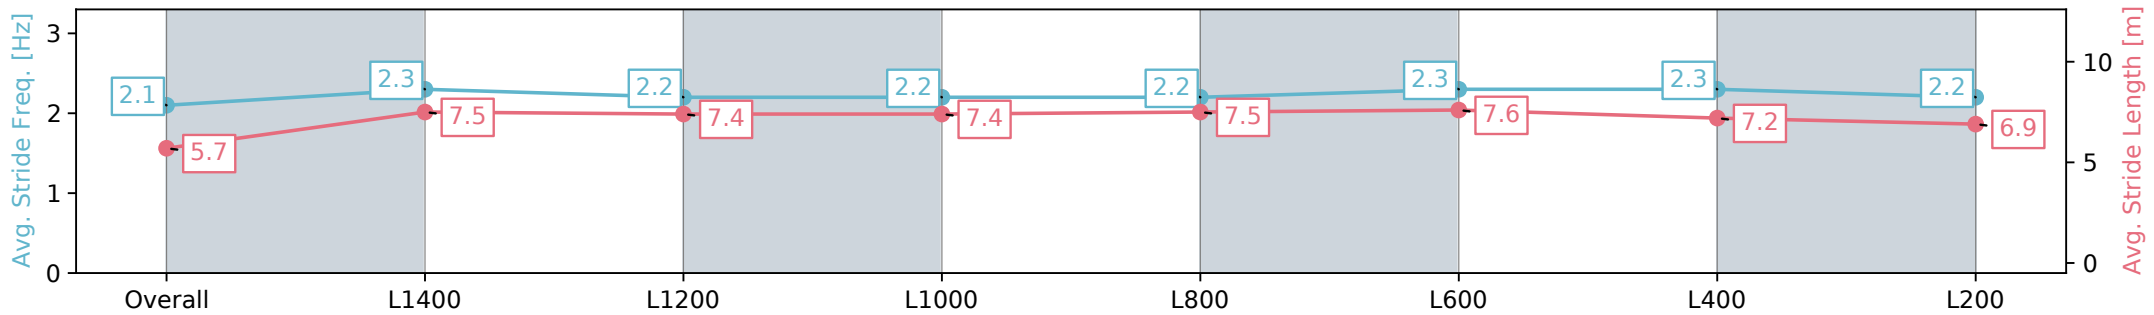

Morphettville SA - Professional

Race 8: Sydney Robert McDonald Memorial Handicap - 1521m

31 August 2024 - 4:28PM

Track Rating: Soft 6, Weather: Overcast, Rail Position: +7m 1200m Chute, +4m Rmdr.

Section	Overall	L1400	L1200	L1000	L800	L600	L400	L200
Section Times	1:35.67 [3] (0:09.72)	1:25.95 [4] (0:11.87)	1:14.08 [4] (0:12.28)	1:01.80 [3] (0:12.32)	0:49.48 [3] (0:12.41)	0:37.07 [3] (0:12.06)	0:25.01 [3] (0:12.01)	0:13.00 [1] (0:13.00)
Average Speed [km/h]	44.9	61.3	59.5	58.5	58.9	61.6	60.9	55.3
Top Speed [km/h]	58.9	62.4	60.8	59.9	60.9	62.4	62.6	58.9
Avg. Dist. to Rail [m]	8.7	2.8	4.0	4.3	4.3	5.9	11.7	14.3
Avg. Stride Freq. [Hz]	2.1	2.3	2.2	2.2	2.2	2.3	2.3	2.2
Avg. Stride Length [m]	5.7	7.5	7.4	7.4	7.5	7.6	7.2	6.9