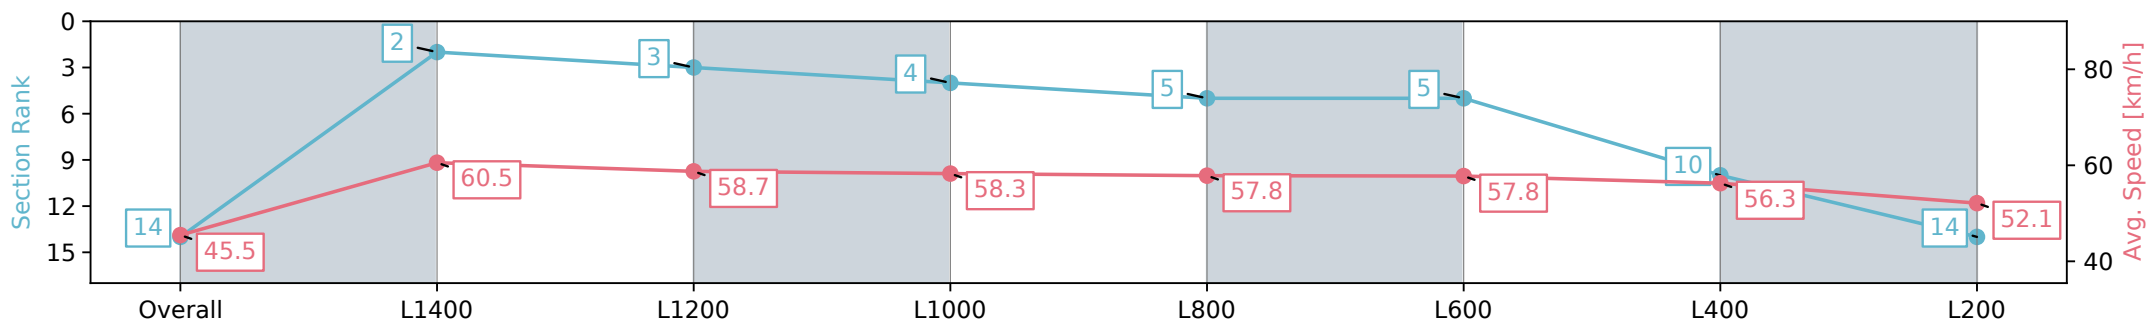

Morphettville SA - Professional

Race 8: Sydney Robert McDonald Memorial Handicap - 1521m

31 August 2024 - 4:28PM

Track Rating: Soft 6, Weather: Overcast, Rail Position: +7m 1200m Chute, +4m Rmdr.

Section	Overall	L1400	L1200	L1000	L800	L600	L400	L200
Section Times	1:38.02 [14] (0:09.59)	1:28.43 [2] (0:11.94)	1:16.49 [3] (0:12.35)	1:04.14 [4] (0:12.36)	0:51.78 [5] (0:12.51)	0:39.27 [5] (0:12.59)	0:26.68 [10] (0:12.86)	0:13.82 [14] (0:13.82)
Average Speed [km/h]	45.5	60.5	58.7	58.3	57.8	57.8	56.3	52.1
Top Speed [km/h]	59.9	61.8	61.3	59.5	58.7	58.7	57.6	54.2
Avg. Dist. to Rail [m]	4.3	1.4	1.9	1.8	1.6	1.8	3.7	3.5
Avg. Stride Freq. [Hz]	2.3	2.4	2.4	2.3	2.3	2.4	2.4	2.3
Avg. Stride Length [m]	5.3	6.9	6.9	7.0	6.9	6.7	6.6	6.4