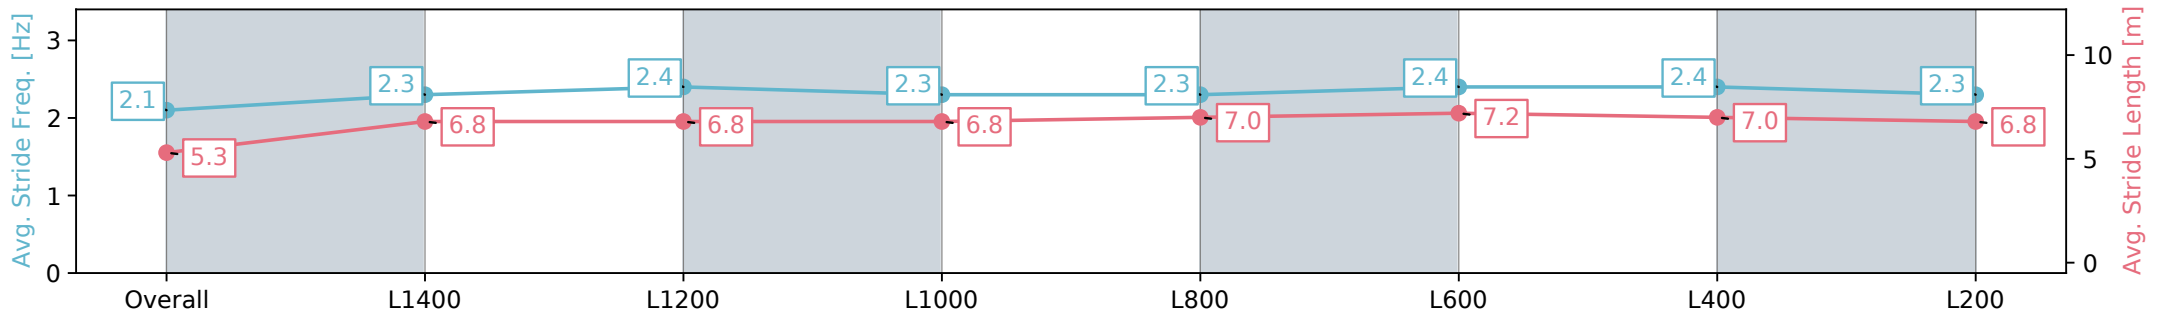

Morphettville SA - Professional

Race 8: Sydney Robert McDonald Memorial Handicap - 1521m

31 August 2024 - 4:28PM

Track Rating: Soft 6, Weather: Overcast, Rail Position: +7m 1200m Chute, +4m Rmdr.

Section	Overall	L1400	L1200	L1000	L800	L600	L400	L200
Section Times	1:35.93 [7] (0:10.21)	1:25.72 [12] (0:12.56)	1:13.15 [13] (0:12.12)	1:01.03 [13] (0:12.26)	0:48.77 [12] (0:12.28)	0:36.48 [12] (0:11.69)	0:24.79 [7] (0:11.96)	0:12.83 [6] (0:12.83)
Average Speed [km/h]	42.7	58.0	60.4	58.7	59.5	62.8	60.7	56.1
Top Speed [km/h]	57.1	61.0	62.1	60.2	61.9	63.6	61.9	58.9
Avg. Dist. to Rail [m]	6.8	3.2	4.2	4.1	4.0	3.8	6.1	7.3
Avg. Stride Freq. [Hz]	2.1	2.3	2.4	2.3	2.3	2.4	2.4	2.3
Avg. Stride Length [m]	5.3	6.8	6.8	6.8	7.0	7.2	7.0	6.8