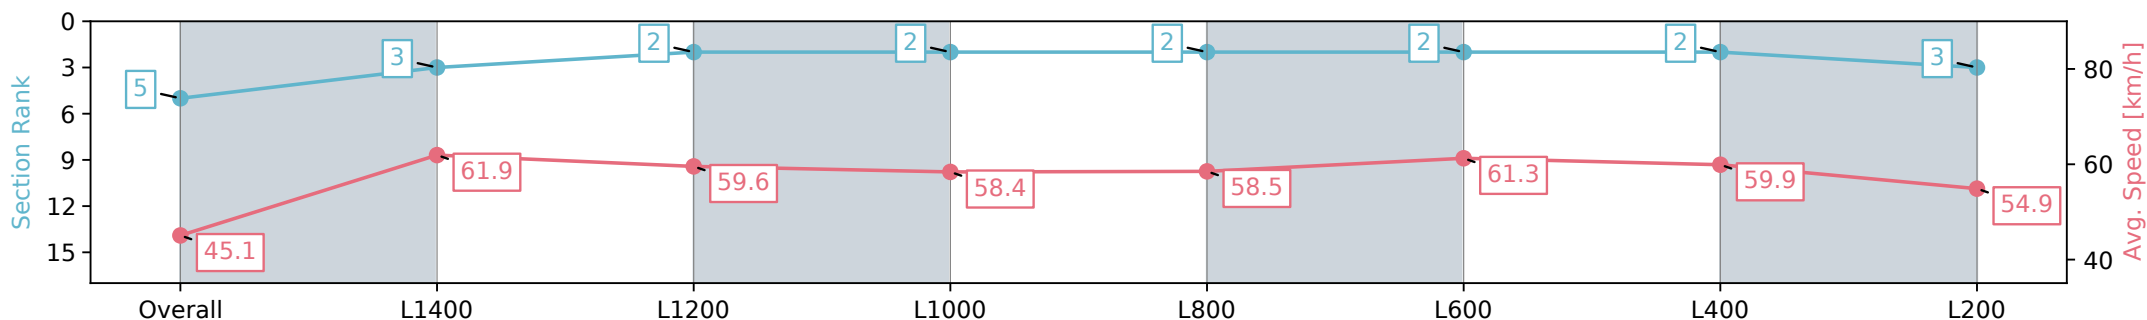

Morphettville SA - Professional

Race 8: Sydney Robert McDonald Memorial Handicap - 1521m

31 August 2024 - 4:28PM

Track Rating: Soft 6, Weather: Overcast, Rail Position: +7m 1200m Chute, +4m Rmdr.

Section	Overall	L1400	L1200	L1000	L800	L600	L400	L200
Section Times	1:35.91 [5] (0:09.67)	1:26.24 [3] (0:11.78)	1:14.46 [2] (0:12.27)	1:02.19 [2] (0:12.33)	0:49.86 [2] (0:12.46)	0:37.40 [2] (0:12.10)	0:25.30 [2] (0:12.18)	0:13.12 [3] (0:13.12)
Average Speed [km/h]	45.1	61.9	59.6	58.4	58.5	61.3	59.9	54.9
Top Speed [km/h]	61.1	63.0	61.1	59.2	60.2	61.8	61.3	58.6
Avg. Dist. to Rail [m]	11.1	3.8	4.0	4.0	3.3	5.6	10.5	12.6
Avg. Stride Freq. [Hz]	2.2	2.4	2.3	2.2	2.2	2.3	2.3	2.2
Avg. Stride Length [m]	5.5	7.3	7.2	7.3	7.4	7.4	7.2	7.0