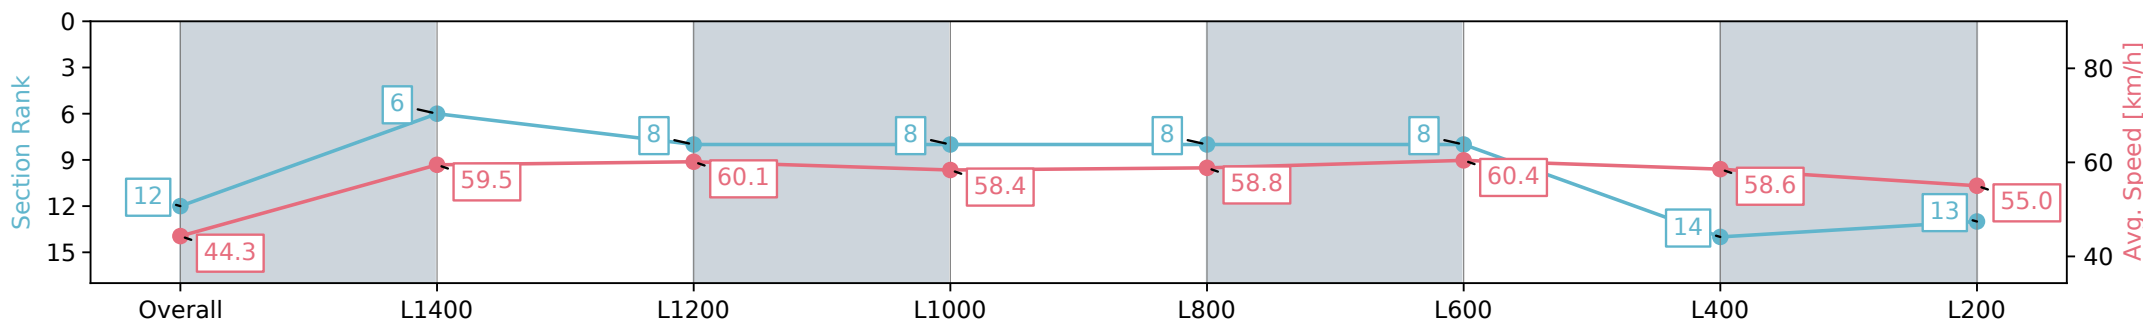

Report Created: Sat 31 August 2024 17:14:26 GMT+10 (Note: Timing is based on positional data)

- [] Ranking at each section and finish
- :-:- No data available at this section
- NA No data available

Horse/Jockey Name	RED ROOF/Stacey Metcalfe
Finish Rank	12
Fastest Section Time (Section)	0:12.19 (L1200)
Top Speed [km/h] (Section)	61.5 (L1200)
Race State	Finished

Morphettville SA - Professional

Race 8: Sydney Robert McDonald Memorial Handicap - 1521m

31 August 2024 - 4:28PM

Track Rating: Soft 6, Weather: Overcast, Rail Position: +7m 1200m Chute, +4m Rmdr.

Section	Overall	L1400	L1200	L1000	L800	L600	L400	L200
Section Times	1:37.14 [12] (0:09.81)	1:27.33 [6] (0:12.35)	1:14.98 [8] (0:12.19)	1:02.79 [8] (0:12.33)	0:50.46 [8] (0:12.50)	0:37.96 [8] (0:12.40)	0:25.56 [14] (0:12.47)	0:13.09 [13] (0:13.09)
Average Speed [km/h]	44.3	59.5	60.1	58.4	58.8	60.4	58.6	55.0
Top Speed [km/h]	56.6	61.3	61.5	60.0	61.4	61.4	59.4	58.4
Avg. Dist. to Rail [m]	10.1	4.5	5.2	4.8	5.0	7.7	12.3	13.5
Avg. Stride Freq. [Hz]	2.2	2.2	2.2	2.2	2.2	2.2	2.2	2.1
Avg. Stride Length [m]	5.3	7.4	7.4	7.3	7.5	7.5	7.3	7.1