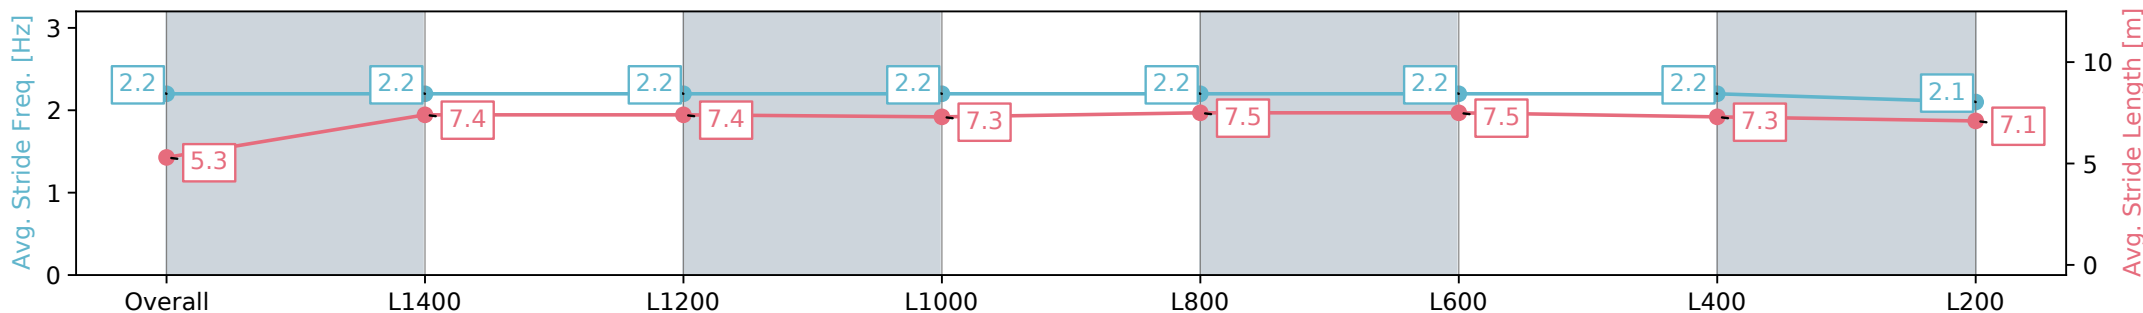

Report Created: Sat 31 August 2024 17:14:26 GMT+10 (Note: Timing is based on positional data)

- [] Ranking at each section and finish
- :-:- No data available at this section
- NA No data available

Horse/Jockey Name	RED ROOF/Stacey Metcalfe
Finish Rank	12
Fastest Section Time (Section)	0:12.19 (L1200)
Top Speed [km/h] (Section)	61.5 (L1200)
Race State	Finished

Morphettville SA - Professional

Race 8: Sydney Robert McDonald Memorial Handicap - 1521m

31 August 2024 - 4:28PM

Track Rating: Soft 6, Weather: Overcast, Rail Position: +7m 1200m Chute, +4m Rmdr.

Section	Overall	L1400	L1200	L1000	L800	L600	L400	L200
Section Times	1:37.14 [12] (0:09.81)	1:27.33 [6] (0:12.35)	1:14.98 [8] (0:12.19)	1:02.79 [8] (0:12.33)	0:50.46 [8] (0:12.50)	0:37.96 [8] (0:12.40)	0:25.56 [14] (0:12.47)	0:13.09 [13] (0:13.09)
Average Speed [km/h]	44.3	59.5	60.1	58.4	58.8	60.4	58.6	55.0
Top Speed [km/h]	56.6	61.3	61.5	60.0	61.4	61.4	59.4	58.4
Avg. Dist. to Rail [m]	10.1	4.5	5.2	4.8	5.0	7.7	12.3	13.5
Avg. Stride Freq. [Hz]	2.2	2.2	2.2	2.2	2.2	2.2	2.2	2.1
Avg. Stride Length [m]	5.3	7.4	7.4	7.3	7.5	7.5	7.3	7.1