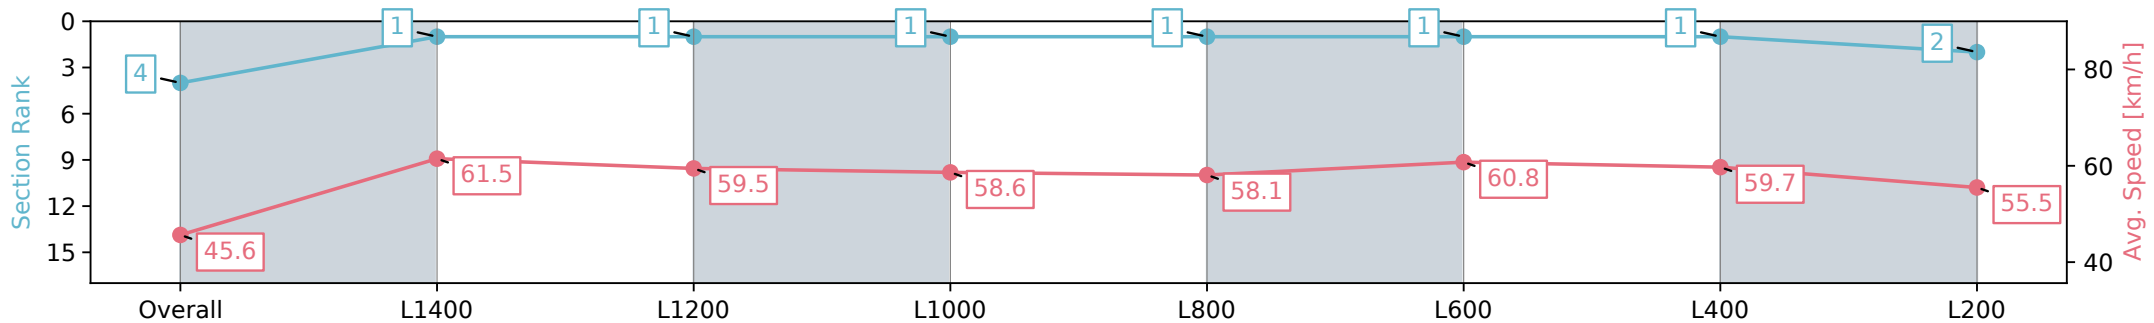

Morphettville SA - Professional

Race 8: Sydney Robert McDonald Memorial Handicap - 1521m

31 August 2024 - 4:28PM

Track Rating: Soft 6, Weather: Overcast, Rail Position: +7m 1200m Chute, +4m Rmdr.

Section	Overall	L1400	L1200	L1000	L800	L600	L400	L200
Section Times	1:35.73 [4] (0:09.55)	1:26.18 [1] (0:11.89)	1:14.29 [1] (0:12.25)	1:02.04 [1] (0:12.28)	0:49.76 [1] (0:12.49)	0:37.27 [1] (0:12.09)	0:25.18 [1] (0:12.23)	0:12.95 [2] (0:12.95)
Average Speed [km/h]	45.6	61.5	59.5	58.6	58.1	60.8	59.7	55.5
Top Speed [km/h]	61.3	62.7	61.3	59.2	60.1	61.8	60.4	58.9
Avg. Dist. to Rail [m]	6.0	3.8	3.0	2.5	1.9	4.1	9.9	11.5
Avg. Stride Freq. [Hz]	2.2	2.4	2.3	2.3	2.3	2.3	2.3	2.3
Avg. Stride Length [m]	5.4	7.2	7.2	7.2	7.1	7.2	7.1	6.8