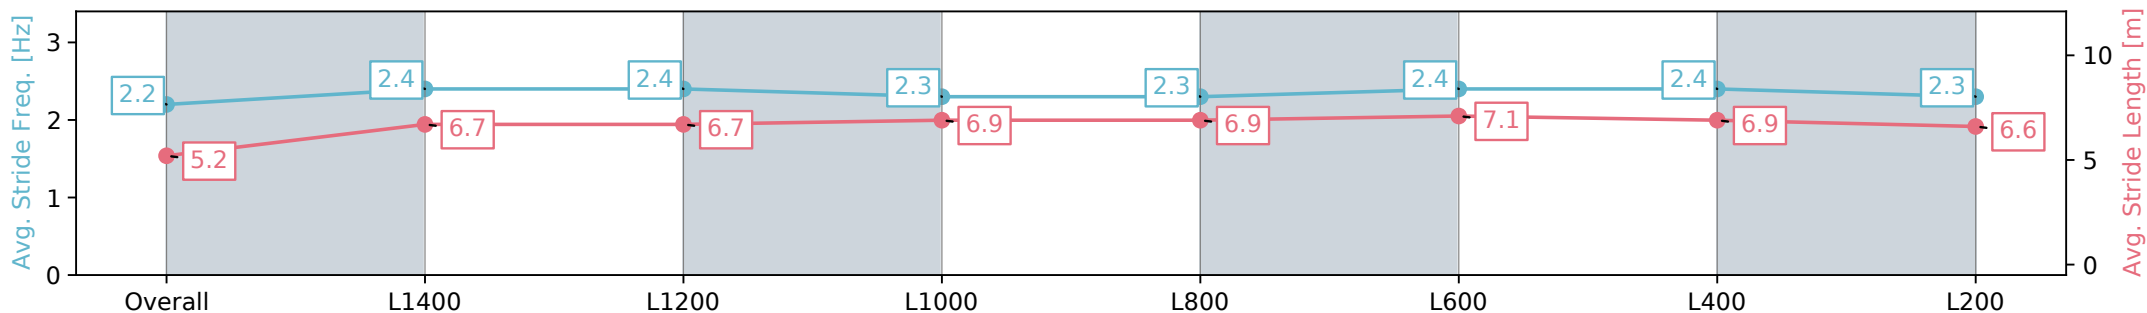

Morphettville SA - Professional

Race 8: Sydney Robert McDonald Memorial Handicap - 1521m

31 August 2024 - 4:28PM

Track Rating: Soft 6, Weather: Overcast, Rail Position: +7m 1200m Chute, +4m Rmdr.

Section	Overall	L1400	L1200	L1000	L800	L600	L400	L200
Section Times	1:36.47 [11] (0:10.12)	1:26.35 [11] (0:12.23)	1:14.12 [11] (0:12.22)	1:01.90 [11] (0:12.28)	0:49.61 [9] (0:12.38)	0:37.23 [9] (0:12.09)	0:25.14 [9] (0:12.17)	0:12.97 [11] (0:12.97)
Average Speed [km/h]	43.1	59.5	59.7	58.7	59.0	61.8	60.1	55.5
Top Speed [km/h]	57.7	61.6	61.8	60.2	61.8	62.4	61.0	59.0
Avg. Dist. to Rail [m]	3.7	2.4	4.1	4.2	4.2	6.8	12.6	14.2
Avg. Stride Freq. [Hz]	2.2	2.4	2.4	2.3	2.3	2.4	2.4	2.3
Avg. Stride Length [m]	5.2	6.7	6.7	6.9	6.9	7.1	6.9	6.6

Report Created: Sat 31 August 2024 17:14:26 GMT+10 (Note: Timing is based on positional data)

- [] Ranking at each section and finish
- :-:- No data available at this section
- NA No data available

Horse/Jockey Name	RED ROOF/Stacey Metcalfe
Finish Rank	12
Fastest Section Time (Section)	0:12.19 (L1200)
Top Speed [km/h] (Section)	61.5 (L1200)
Race State	Finished