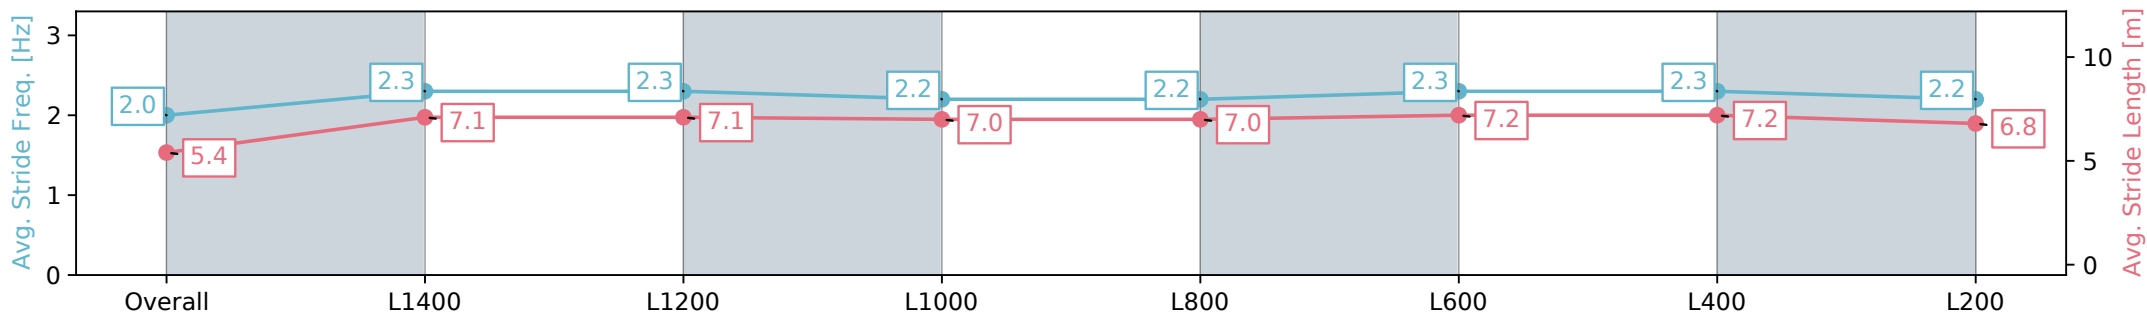

Morphettville SA - Professional

Race 8: Sydney Robert McDonald Memorial Handicap - 1521m

31 August 2024 - 4:28PM

Track Rating: Soft 6, Weather: Overcast, Rail Position: +7m 1200m Chute, +4m Rmdr.

Section	Overall	L1400	L1200	L1000	L800	L600	L400	L200
Section Times	1:37.20 [13] (0:10.28)	1:26.92 [13] (0:12.04)	1:14.88 [10] (0:12.21)	1:02.67 [9] (0:12.35)	0:50.32 [10] (0:12.36)	0:37.96 [10] (0:12.18)	0:25.78 [11] (0:12.39)	0:13.39 [12] (0:13.39)
Average Speed [km/h]	42.4	60.1	59.7	58.2	59.1	60.7	58.8	53.6
Top Speed [km/h]	59.9	61.6	61.8	60.2	61.2	61.4	60.2	56.2
Avg. Dist. to Rail [m]	1.4	1.3	3.1	3.2	3.2	5.4	9.3	11.2
Avg. Stride Freq. [Hz]	2.0	2.3	2.3	2.2	2.2	2.3	2.3	2.2
Avg. Stride Length [m]	5.4	7.1	7.1	7.0	7.0	7.2	7.2	6.8