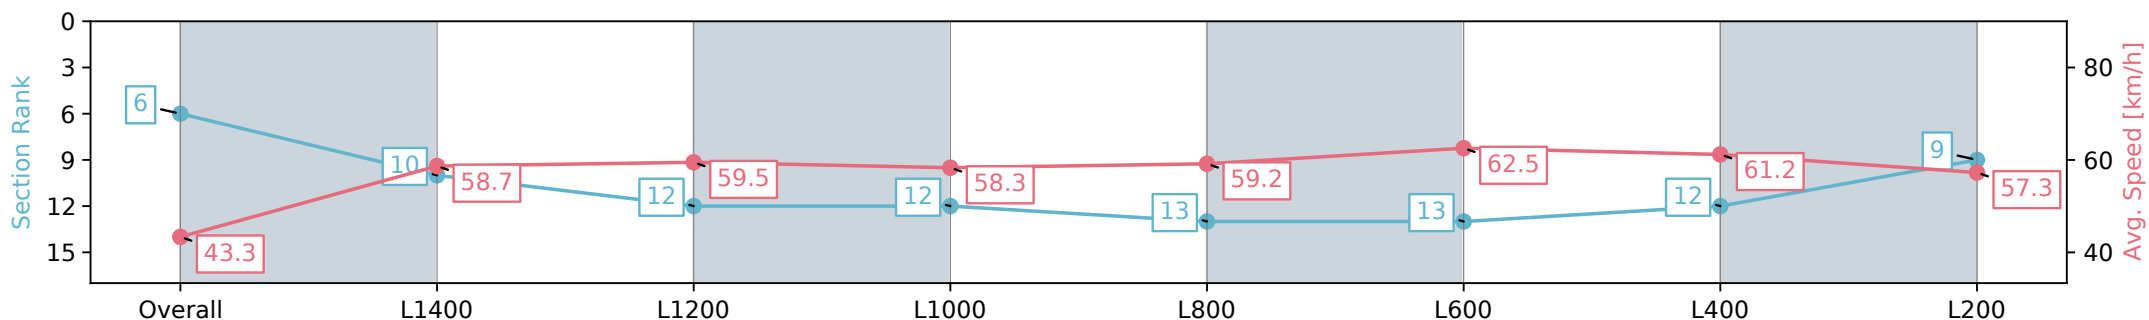

Morphettville SA - Professional

Race 8: Sydney Robert McDonald Memorial Handicap - 1521m

31 August 2024 - 4:28PM

Track Rating: Soft 6, Weather: Overcast, Rail Position: +7m 1200m Chute, +4m Rmdr.

Section	Overall	L1400	L1200	L1000	L800	L600	L400	L200
Section Times	1:35.93 [6] (0:10.08)	1:25.85 [10] (0:12.48)	1:13.37 [12] (0:12.33)	1:01.04 [12] (0:12.35)	0:48.69 [13] (0:12.41)	0:36.28 [13] (0:11.82)	0:24.46 [12] (0:11.90)	0:12.56 [9] (0:12.56)
Average Speed [km/h]	43.3	58.7	59.5	58.3	59.2	62.5	61.2	57.3
Top Speed [km/h]	57.3	61.3	61.5	60.4	61.4	63.5	62.5	60.0
Avg. Dist. to Rail [m]	7.9	3.9	5.2	5.3	5.0	5.6	7.7	9.3
Avg. Stride Freq. [Hz]	2.1	2.3	2.3	2.2	2.2	2.3	2.3	2.2
Avg. Stride Length [m]	5.4	7.1	7.2	7.3	7.4	7.6	7.4	7.2