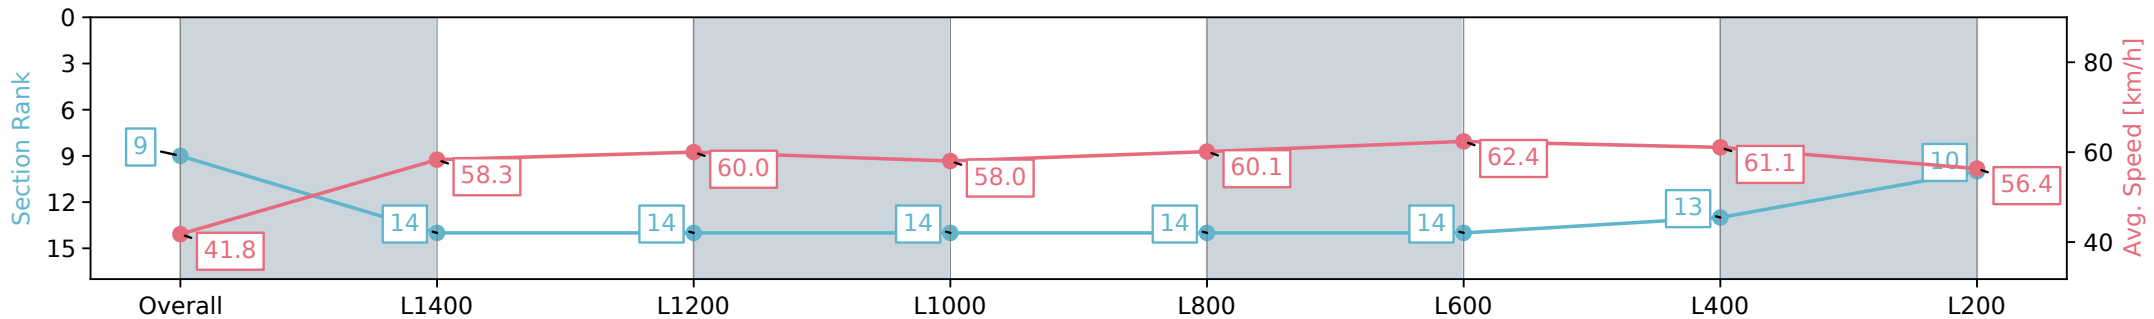

Morphettville SA - Professional

Race 8: Sydney Robert McDonald Memorial Handicap - 1521m

31 August 2024 - 4:28PM

Track Rating: Soft 6, Weather: Overcast, Rail Position: +7m 1200m Chute, +4m Rmdr.

Section	Overall	L1400	L1200	L1000	L800	L600	L400	L200
Section Times	1:36.18 [9] (0:10.47)	1:25.71 [14] (0:12.49)	1:13.22 [14] (0:12.19)	1:01.03 [14] (0:12.41)	0:48.62 [14] (0:12.19)	0:36.43 [14] (0:11.79)	0:24.64 [13] (0:11.86)	0:12.78 [10] (0:12.78)
Average Speed [km/h]	41.8	58.3	60.0	58.0	60.1	62.4	61.1	56.4
Top Speed [km/h]	57.2	59.9	61.2	59.7	61.4	63.4	62.8	59.8
Avg. Dist. to Rail [m]	6.8	3.1	4.5	4.6	4.1	4.3	4.1	2.3
Avg. Stride Freq. [Hz]	1.9	2.2	2.3	2.2	2.3	2.4	2.4	2.3
Avg. Stride Length [m]	5.7	7.2	7.3	7.0	6.9	7.2	7.1	6.8