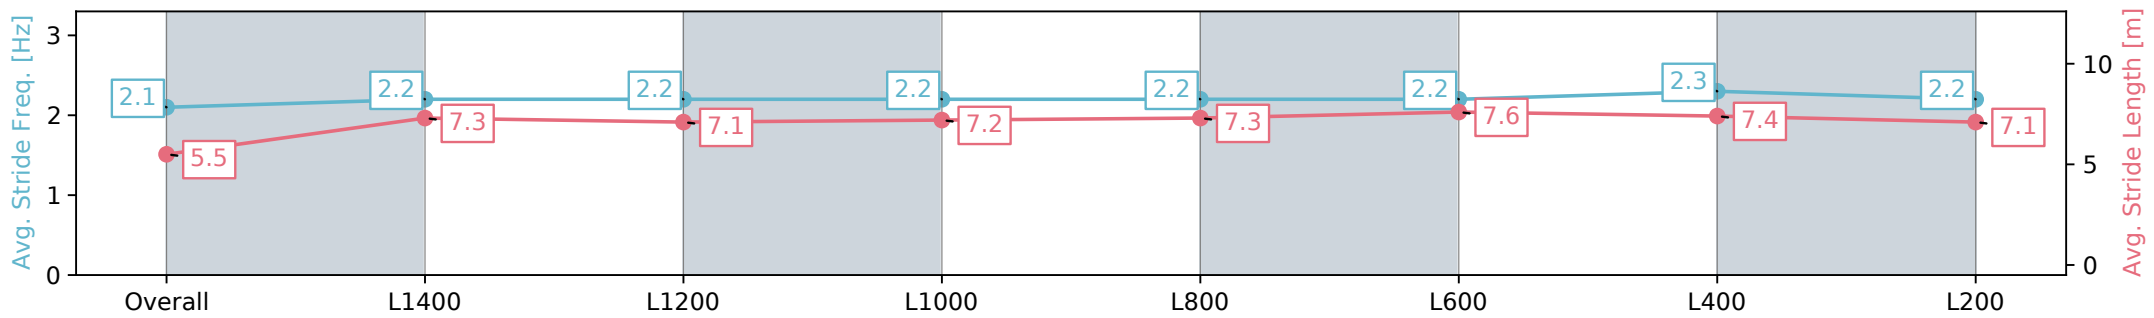

Morphettville SA - Professional

Race 8: Sydney Robert McDonald Memorial Handicap - 1521m

31 August 2024 - 4:28PM

Track Rating: Soft 6, Weather: Overcast, Rail Position: +7m 1200m Chute, +4m Rmdr.

Section	Overall	L1400	L1200	L1000	L800	L600	L400	L200
Section Times	1:36.02 [8] (0:09.89)	1:26.13 [7] (0:12.31)	1:13.82 [9] (0:12.36)	1:01.46 [10] (0:12.34)	0:49.12 [11] (0:12.41)	0:36.71 [11] (0:12.02)	0:24.69 [8] (0:11.95)	0:12.74 [7] (0:12.74)
Average Speed [km/h]	44.0	59.2	59.3	58.3	59.1	62.0	61.1	56.5
Top Speed [km/h]	58.4	60.5	60.1	59.5	61.5	62.7	62.2	59.8
Avg. Dist. to Rail [m]	4.8	2.8	4.9	5.1	5.1	6.5	10.7	11.4
Avg. Stride Freq. [Hz]	2.1	2.2	2.2	2.2	2.2	2.2	2.3	2.2
Avg. Stride Length [m]	5.5	7.3	7.1	7.2	7.3	7.6	7.4	7.1