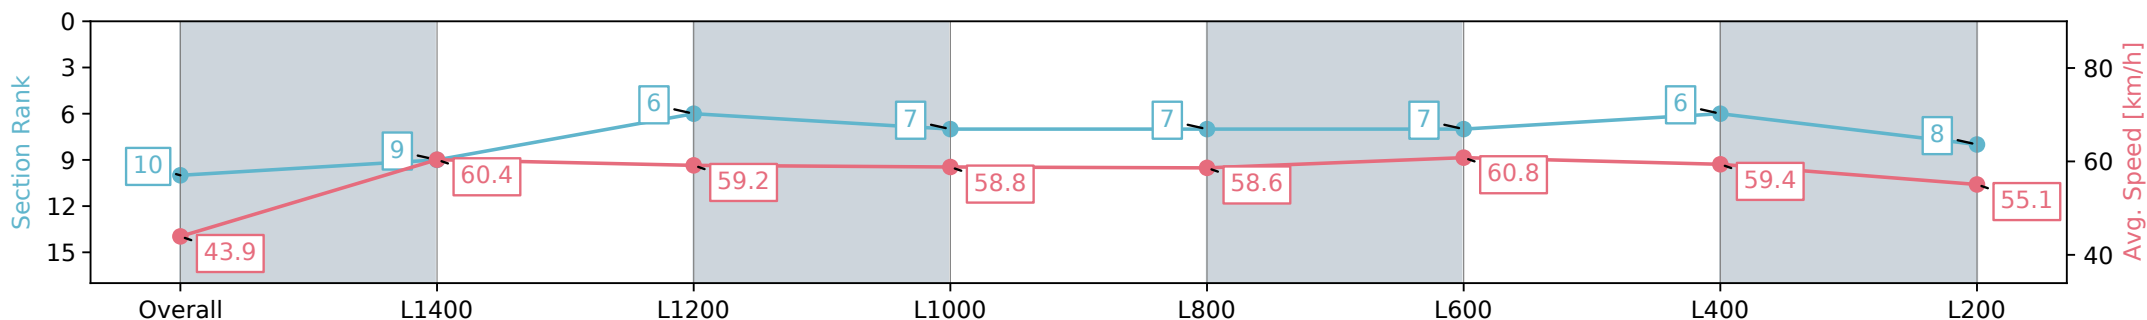

Morphettville SA - Professional

Race 8: Sydney Robert McDonald Memorial Handicap - 1521m

31 August 2024 - 4:28PM

Track Rating: Soft 6, Weather: Overcast, Rail Position: +7m 1200m Chute, +4m Rmdr.

Section	Overall	L1400	L1200	L1000	L800	L600	L400	L200
Section Times	1:36.41 [10] (0:09.92)	1:26.49 [9] (0:12.00)	1:14.49 [6] (0:12.31)	1:02.18 [7] (0:12.25)	0:49.93 [7] (0:12.45)	0:37.48 [7] (0:12.16)	0:25.32 [6] (0:12.24)	0:13.08 [8] (0:13.08)
Average Speed [km/h]	43.9	60.4	59.2	58.8	58.6	60.8	59.4	55.1
Top Speed [km/h]	59.1	60.9	60.8	60.3	60.7	61.4	60.0	58.3
Avg. Dist. to Rail [m]	2.3	1.4	3.2	3.4	3.5	5.2	8.2	9.6
Avg. Stride Freq. [Hz]	2.3	2.4	2.3	2.3	2.2	2.3	2.3	2.2
Avg. Stride Length [m]	5.1	6.9	6.9	7.0	6.9	7.0	7.0	6.8