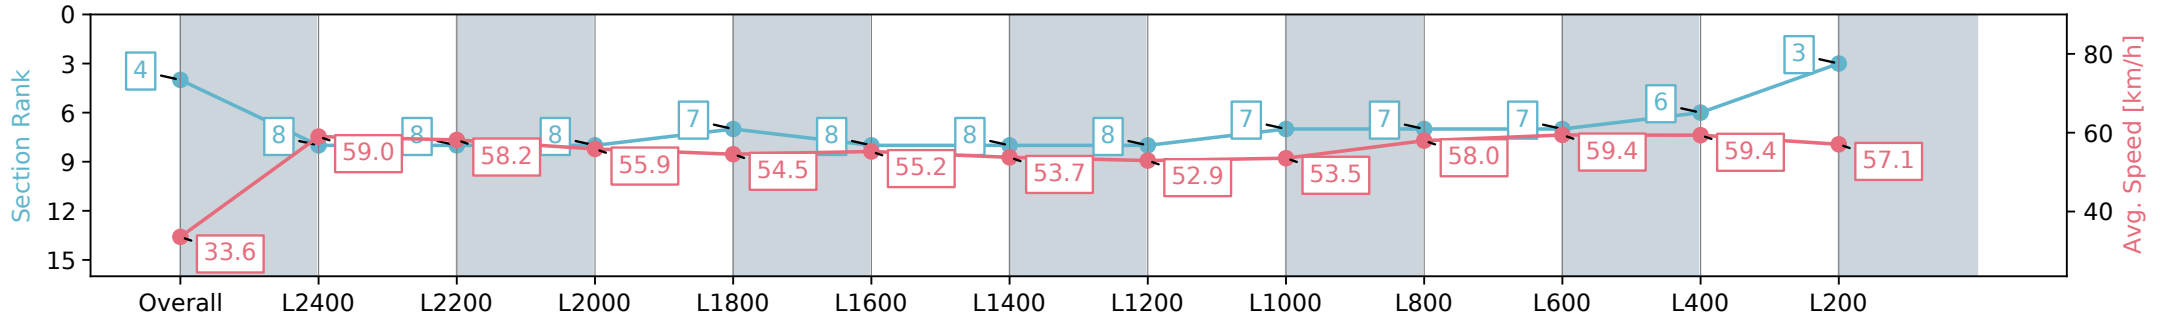

Morphettville SA - Professional

Race 4: Sportsbet Fast Form Handicap - 2500m

31 August 2024 - 2:03PM

Track Rating: Soft 6, Weather: Overcast, Rail Position: +7m 1200m Chute, +4m Rmdr.

Section	Overall	L2400	L2200	L2000	L1800	L1600	L1400	L1200	L1000	L800	L600	L400	L200
Section Times	2:45.80 [4] (0:10.75)	2:35.05 [8] (0:12.30)	2:22.75 [8] (0:12.44)	2:10.31 [8] (0:12.96)	1:57.35 [7] (0:13.30)	1:44.05 [8] (0:13.03)	1:31.02 [8] (0:13.68)	1:17.34 [8] (0:13.95)	1:03.39 [7] (0:13.45)	0:49.94 [7] (0:12.68)	0:37.26 [7] (0:12.48)	0:24.78 [6] (0:12.27)	0:12.51 [3] (0:12.51)
Average Speed [km/h]	33.6	59.0	58.2	55.9	54.5	55.2	53.7	52.9	53.5	58.0	59.4	59.4	57.1
Top Speed [km/h]	57.0	60.3	58.6	57.5	56.0	56.0	55.9	54.0	55.1	59.3	59.9	59.8	58.7
Avg. Dist. to Rail [m]	10.5	4.9	1.6	0.9	2.9	4.0	4.7	7.1	6.7	5.6	5.9	8.4	8.9
Avg. Stride Freq. [Hz]	2.1	2.3	2.2	2.2	2.1	2.1	2.1	2.1	2.1	2.1	2.2	2.2	2.2
Avg. Stride Length [m]	5.1	7.2	7.2	7.2	7.1	7.1	7.1	7.1	7.1	7.5	7.5	7.5	7.2