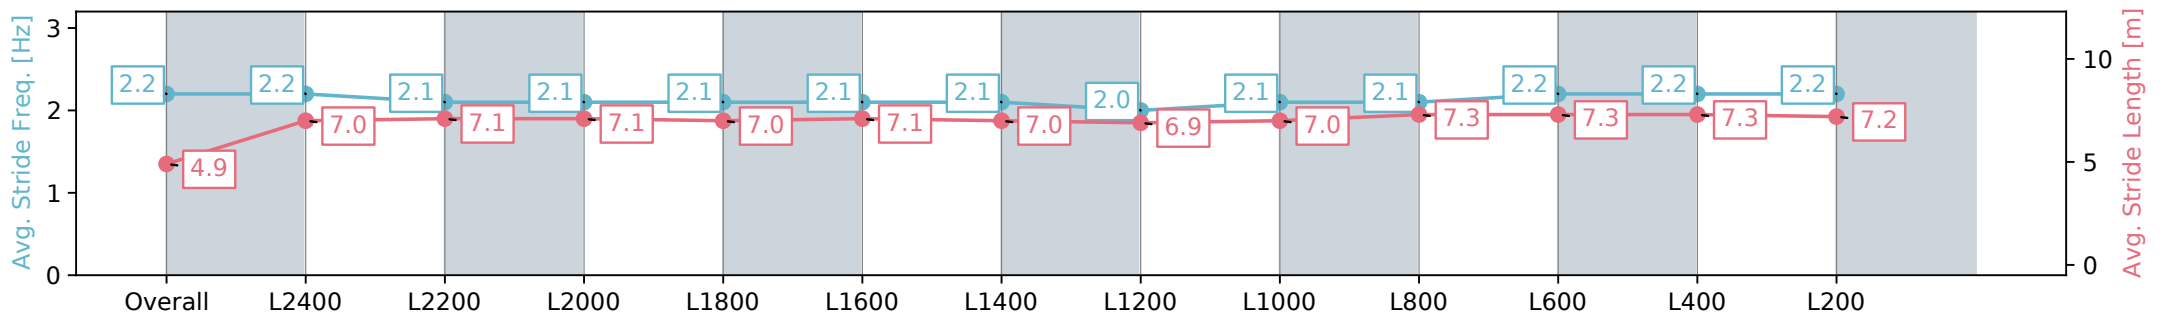

Morphettville SA - Professional

Race 4: Sportsbet Fast Form Handicap - 2500m

31 August 2024 - 2:03PM

Track Rating: Soft 6, Weather: Overcast, Rail Position: +7m 1200m  
Chute, +4m Rmdr.

Section	Overall	L2400	L2200	L2000	L1800	L1600	L1400	L1200	L1000	L800	L600	L400	L200
Section Times	2:45.74 [3] (0:10.80)	2:34.94 [9] (0:12.50)	2:22.44 [10] (0:12.57)	2:09.86 [10] (0:12.99)	1:56.87 [10] (0:13.34)	1:43.53 [10] (0:12.99)	1:30.54 [10] (0:13.50)	1:17.04 [10] (0:13.95)	1:03.09 [10] (0:13.45)	0:49.64 [10] (0:12.61)	0:37.03 [9] (0:12.38)	0:24.65 [8] (0:12.38)	0:12.27 [5] (0:12.27)
Average Speed [km/h]	33.3	58.1	57.6	55.8	54.3	55.5	53.9	52.6	53.5	58.4	59.8	58.8	58.2
Top Speed [km/h]	57.8	59.1	57.9	57.0	55.4	56.1	55.3	53.1	55.0	60.8	60.6	59.4	59.6
Avg. Dist. to Rail [m]	9.4	4.2	1.7	1.8	2.0	2.3	3.0	5.1	5.9	5.5	5.9	8.2	8.8
Avg. Stride Freq. [Hz]	2.2	2.2	2.1	2.1	2.1	2.1	2.1	2.0	2.1	2.1	2.2	2.2	2.2
Avg. Stride Length [m]	4.9	7.0	7.1	7.1	7.0	7.1	7.0	6.9	7.0	7.3	7.3	7.3	7.2