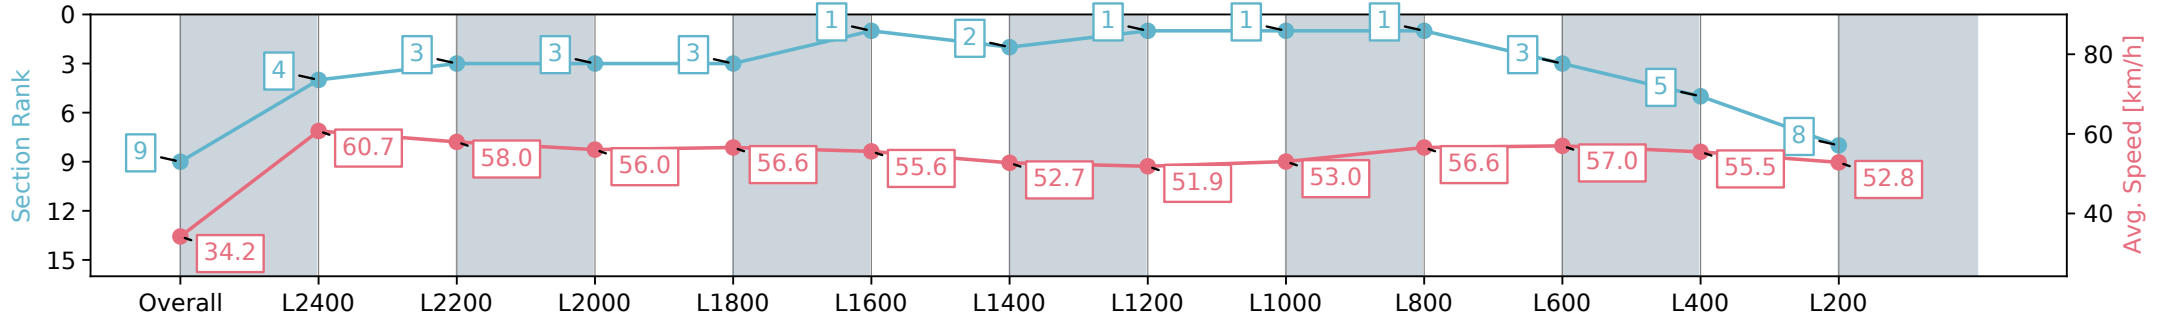

Morphettville SA - Professional

Race 4: Sportsbet Fast Form Handicap - 2500m

31 August 2024 - 2:03PM

Track Rating: Soft 6, Weather: Overcast, Rail Position: +7m 1200m Chute, +4m Rmdr.

Section	Overall	L2400	L2200	L2000	L1800	L1600	L1400	L1200	L1000	L800	L600	L400	L200
Section Times	2:47.33 [9] (0:10.54)	2:36.79 [4] (0:12.00)	2:24.79 [3] (0:12.50)	2:12.29 [3] (0:12.95)	1:59.34 [3] (0:12.81)	1:46.53 [1] (0:12.96)	1:33.57 [2] (0:13.74)	1:19.83 [1] (0:14.04)	1:05.79 [1] (0:13.56)	0:52.22 [1] (0:12.86)	0:39.36 [3] (0:12.81)	0:26.55 [5] (0:13.04)	0:13.51 [8] (0:13.51)
Average Speed [km/h]	34.2	60.7	58.0	56.0	56.6	55.6	52.7	51.9	53.0	56.6	57.0	55.5	52.8
Top Speed [km/h]	59.6	61.3	60.4	57.0	57.7	56.6	54.6	52.4	54.2	58.6	58.6	56.4	54.2
Avg. Dist. to Rail [m]	13.1	6.3	1.6	1.7	2.4	1.2	1.4	3.2	3.5	3.0	2.5	3.2	4.7
Avg. Stride Freq. [Hz]	2.3	2.3	2.2	2.2	2.2	2.2	2.1	2.1	2.1	2.2	2.3	2.2	2.2
Avg. Stride Length [m]	4.9	7.2	7.2	7.1	7.0	6.9	6.6	6.6	6.7	6.9	6.9	6.9	6.6