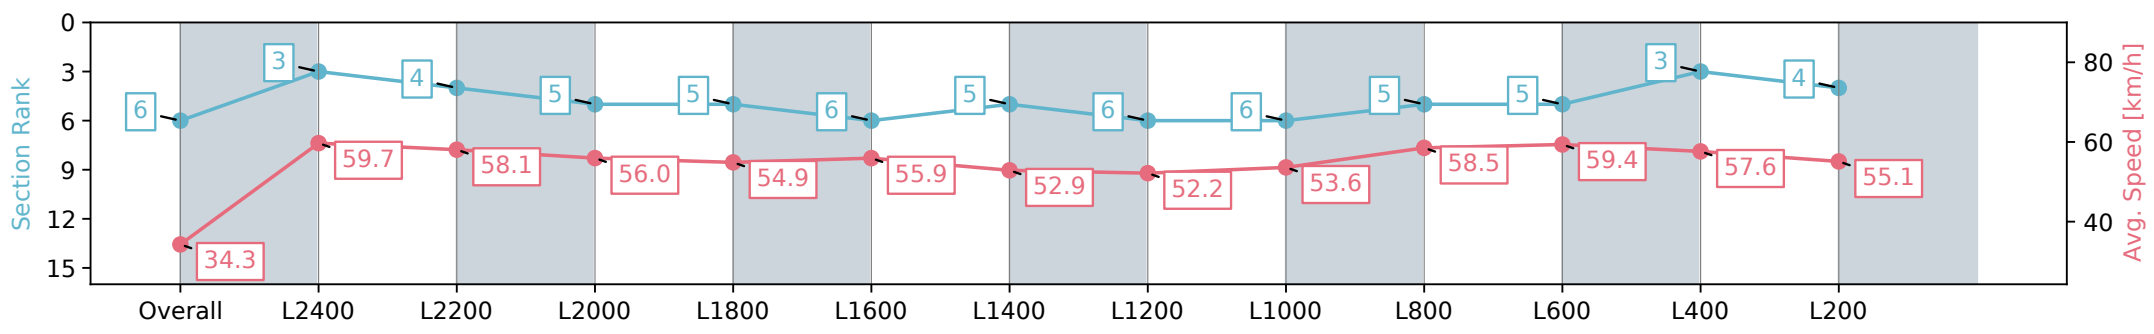

Morphettville SA - Professional

Race 4: Sportsbet Fast Form Handicap - 2500m

31 August 2024 - 2:03PM

Track Rating: Soft 6, Weather: Overcast, Rail Position: +7m 1200m  
Chute, +4m Rmdr.

Section	Overall	L2400	L2200	L2000	L1800	L1600	L1400	L1200	L1000	L800	L600	L400	L200
Section Times	2:46.27 [6] (0:10.51)	2:35.76 [3] (0:12.16)	2:23.60 [4] (0:12.50)	2:11.10 [5] (0:12.99)	1:58.11 [5] (0:13.22)	1:44.89 [6] (0:12.86)	1:32.03 [5] (0:13.89)	1:18.14 [6] (0:14.06)	1:04.08 [6] (0:13.44)	0:50.64 [5] (0:12.59)	0:38.05 [5] (0:12.48)	0:25.57 [3] (0:12.62)	0:12.95 [4] (0:12.95)
Average Speed [km/h]	34.3	59.7	58.1	56.0	54.9	55.9	52.9	52.2	53.6	58.5	59.4	57.6	55.1
Top Speed [km/h]	59.4	61.0	59.5	56.5	56.0	57.2	54.1	52.8	56.1	61.1	61.2	58.2	56.9
Avg. Dist. to Rail [m]	7.2	4.0	2.2	2.1	2.6	3.4	4.3	5.6	5.8	5.9	5.6	6.7	7.9
Avg. Stride Freq. [Hz]	2.3	2.4	2.3	2.2	2.2	2.2	2.2	2.2	2.1	2.2	2.3	2.3	2.2
Avg. Stride Length [m]	4.8	6.9	6.9	7.0	6.9	7.0	6.9	6.8	6.9	7.3	7.2	7.0	6.9