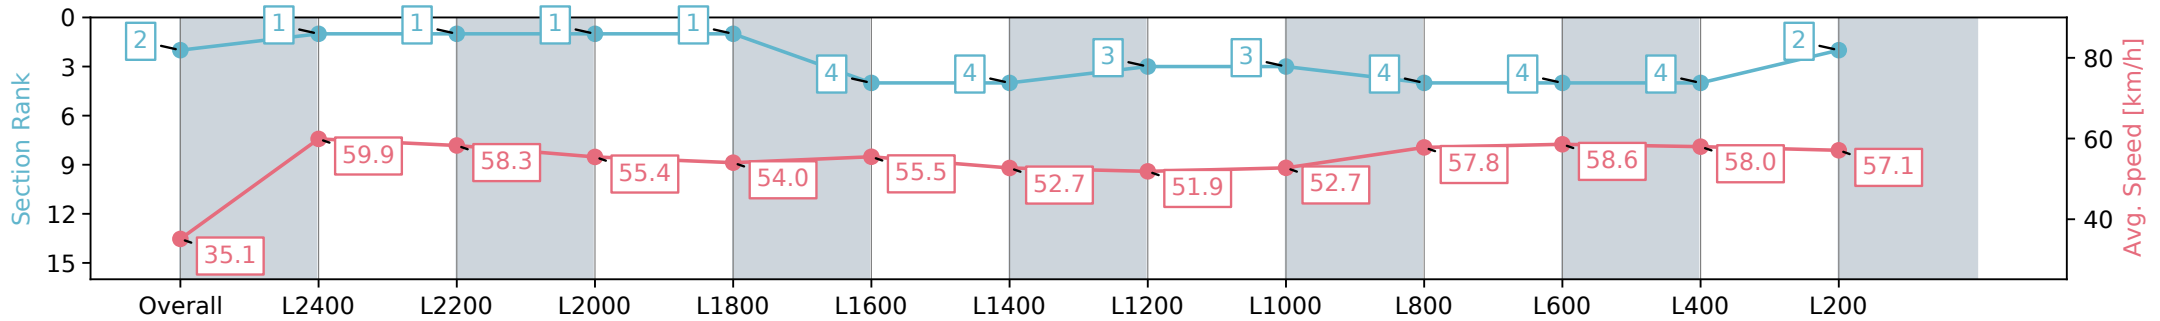

Morphettville SA - Professional

Race 4: Sportsbet Fast Form Handicap - 2500m

31 August 2024 - 2:03PM

Track Rating: Soft 6, Weather: Overcast, Rail Position: +7m 1200m  
Chute, +4m Rmdr.

Section	Overall	L2400	L2200	L2000	L1800	L1600	L1400	L1200	L1000	L800	L600	L400	L200
Section Times	2:45.73 [2] (0:10.27)	2:35.46 [1] (0:12.08)	2:23.38 [1] (0:12.37)	2:11.01 [1] (0:12.98)	1:58.03 [1] (0:13.38)	1:44.65 [4] (0:12.98)	1:31.67 [4] (0:13.73)	1:17.94 [3] (0:14.05)	1:03.89 [3] (0:13.65)	0:50.24 [4] (0:12.69)	0:37.55 [4] (0:12.53)	0:25.02 [4] (0:12.51)	0:12.51 [2] (0:12.51)
Average Speed [km/h]	35.1	59.9	58.3	55.4	54.0	55.5	52.7	51.9	52.7	57.8	58.6	58.0	57.1
Top Speed [km/h]	59.0	60.7	59.4	56.6	55.2	55.8	54.6	52.5	54.8	58.7	59.1	59.0	58.8
Avg. Dist. to Rail [m]	5.5	2.6	0.4	0.4	0.8	1.1	1.4	3.3	4.0	4.4	3.8	5.2	5.7
Avg. Stride Freq. [Hz]	2.3	2.4	2.3	2.3	2.3	2.3	2.3	2.2	2.2	2.2	2.3	2.3	2.3
Avg. Stride Length [m]	4.9	6.9	6.9	6.7	6.4	6.4	6.3	6.3	6.3	6.6	6.7	6.8	6.8