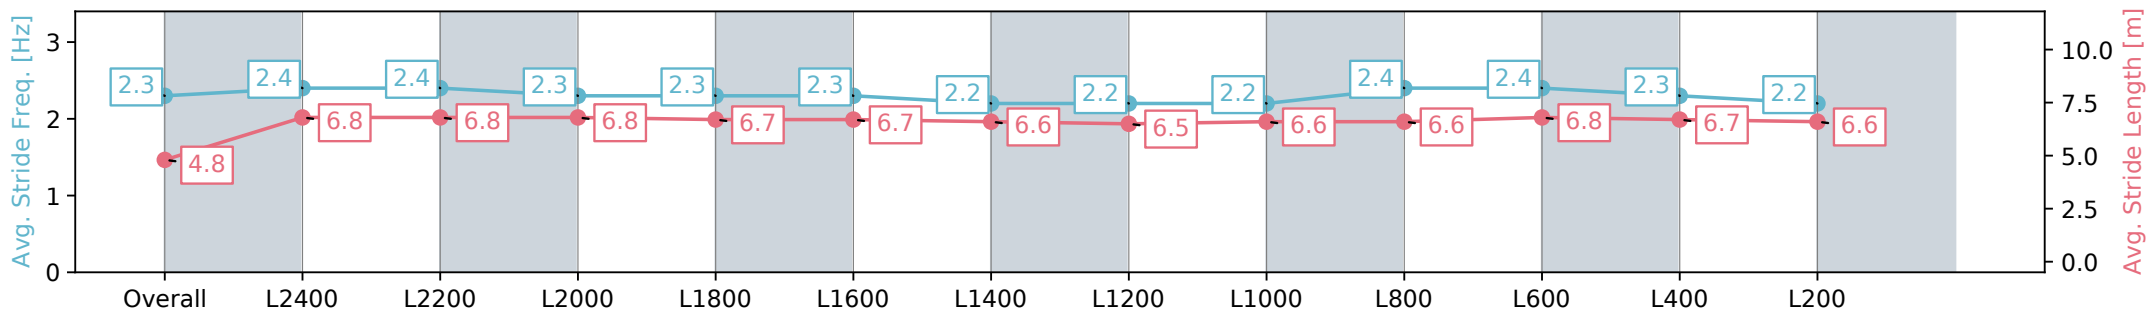

Morphettville SA - Professional

Race 4: Sportsbet Fast Form Handicap - 2500m

31 August 2024 - 2:03PM

Track Rating: Soft 6, Weather: Overcast, Rail Position: +7m 1200m Chute, +4m Rmdr.

Section	Overall	L2400	L2200	L2000	L1800	L1600	L1400	L1200	L1000	L800	L600	L400	L200
Section Times	2:47.61 [12] (0:10.59)	2:37.02 [6] (0:12.18)	2:24.84 [6] (0:12.38)	2:12.46 [4] (0:12.90)	1:59.56 [4] (0:13.22)	1:46.34 [5] (0:13.04)	1:33.30 [6] (0:13.74)	1:19.56 [5] (0:14.10)	1:05.46 [5] (0:13.63)	0:51.83 [6] (0:12.72)	0:39.11 [6] (0:12.70)	0:26.41 [9] (0:13.00)	0:13.41 [11] (0:13.41)
Average Speed [km/h]	34.1	59.3	58.2	55.9	54.6	55.2	53.1	51.9	52.8	57.3	57.5	55.6	53.3
Top Speed [km/h]	59.0	60.3	59.4	56.5	55.4	56.2	55.0	52.7	54.5	58.9	59.5	56.3	54.6
Avg. Dist. to Rail [m]	6.6	2.7	0.3	0.3	1.4	1.9	2.5	5.0	5.3	3.2	3.1	3.1	4.4
Avg. Stride Freq. [Hz]	2.3	2.4	2.4	2.3	2.3	2.3	2.2	2.2	2.2	2.4	2.4	2.3	2.2
Avg. Stride Length [m]	4.8	6.8	6.8	6.8	6.7	6.7	6.6	6.5	6.6	6.6	6.8	6.7	6.6