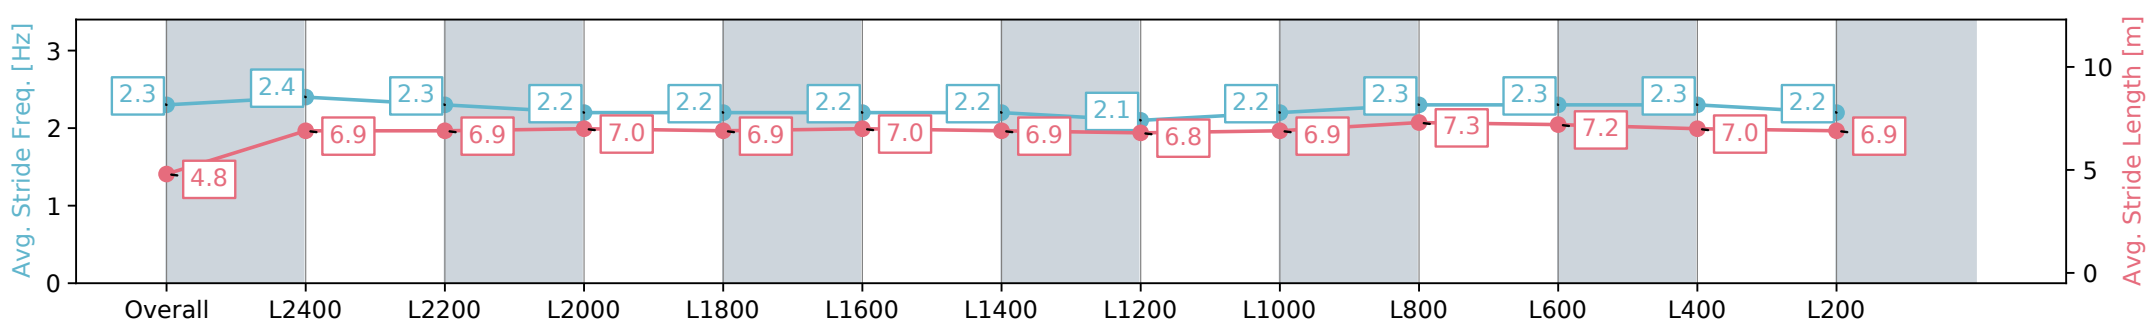

Morphettville SA - Professional

Race 4: Sportsbet Fast Form Handicap - 2500m

31 August 2024 - 2:03PM

Track Rating: Soft 6, Weather: Overcast, Rail Position: +7m 1200m  
Chute, +4m Rmdr.

Section	Overall	L2400	L2200	L2000	L1800	L1600	L1400	L1200	L1000	L800	L600	L400	L200
Section Times	2:46.27 [6] (0:10.51)	2:35.76 [3] (0:12.16)	2:23.60 [4] (0:12.50)	2:11.10 [5] (0:12.99)	1:58.11 [5] (0:13.22)	1:44.89 [6] (0:12.86)	1:32.03 [5] (0:13.89)	1:18.14 [6] (0:14.06)	1:04.08 [6] (0:13.44)	0:50.64 [5] (0:12.59)	0:38.05 [5] (0:12.48)	0:25.57 [3] (0:12.62)	0:12.95 [4] (0:12.95)
Average Speed [km/h]	34.3	59.7	58.1	56.0	54.9	55.9	52.9	52.2	53.6	58.5	59.4	57.6	55.1
Top Speed [km/h]	59.4	61.0	59.5	56.5	56.0	57.2	54.1	52.8	56.1	61.1	61.2	58.2	56.9
Avg. Dist. to Rail [m]	7.2	4.0	2.2	2.1	2.6	3.4	4.3	5.6	5.8	5.9	5.6	6.7	7.9
Avg. Stride Freq. [Hz]	2.3	2.4	2.3	2.2	2.2	2.2	2.2	2.2	2.1	2.2	2.3	2.3	2.2
Avg. Stride Length [m]	4.8	6.9	6.9	7.0	6.9	7.0	6.9	6.8	6.9	7.3	7.2	7.0	6.9