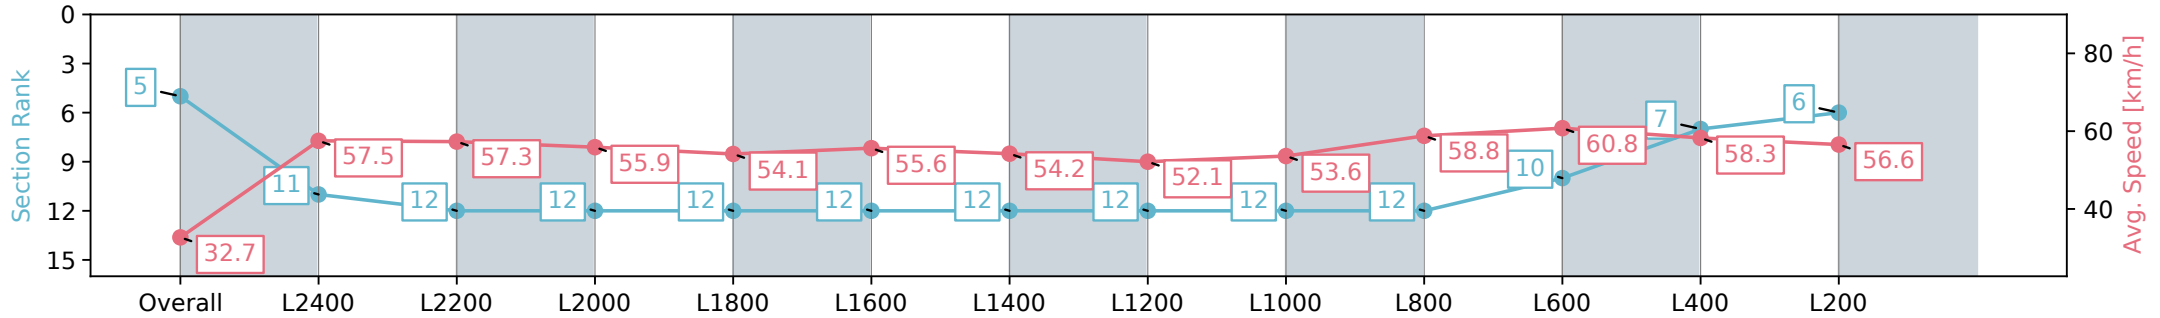

Morphettville SA - Professional

Race 4: Sportsbet Fast Form Handicap - 2500m

31 August 2024 - 2:03PM

Track Rating: Soft 6, Weather: Overcast, Rail Position: +7m 1200m  
Chute, +4m Rmdr.

Section	Overall	L2400	L2200	L2000	L1800	L1600	L1400	L1200	L1000	L800	L600	L400	L200
Section Times	2:46.12 [5] (0:11.03)	2:35.09 [11] (0:12.62)	2:22.47 [12] (0:12.60)	2:09.87 [12] (0:12.94)	1:56.93 [12] (0:13.34)	1:43.59 [12] (0:12.96)	1:30.63 [12] (0:13.45)	1:17.18 [12] (0:14.01)	1:03.17 [12] (0:13.45)	0:49.72 [12] (0:12.49)	0:37.23 [10] (0:12.15)	0:25.08 [7] (0:12.45)	0:12.63 [6] (0:12.63)
Average Speed [km/h]	32.7	57.5	57.3	55.9	54.1	55.6	54.2	52.1	53.6	58.8	60.8	58.3	56.6
Top Speed [km/h]	56.6	58.3	58.7	56.5	54.9	56.3	55.6	52.8	57.5	61.6	61.9	60.2	57.9
Avg. Dist. to Rail [m]	11.6	4.3	1.3	1.1	1.2	2.7	2.9	4.7	6.0	5.3	5.2	4.5	4.6
Avg. Stride Freq. [Hz]	2.1	2.3	2.2	2.2	2.2	2.2	2.2	2.1	2.1	2.2	2.3	2.3	2.3
Avg. Stride Length [m]	4.9	7.1	7.2	7.1	6.9	7.0	6.8	6.8	6.9	7.2	7.3	7.2	6.7