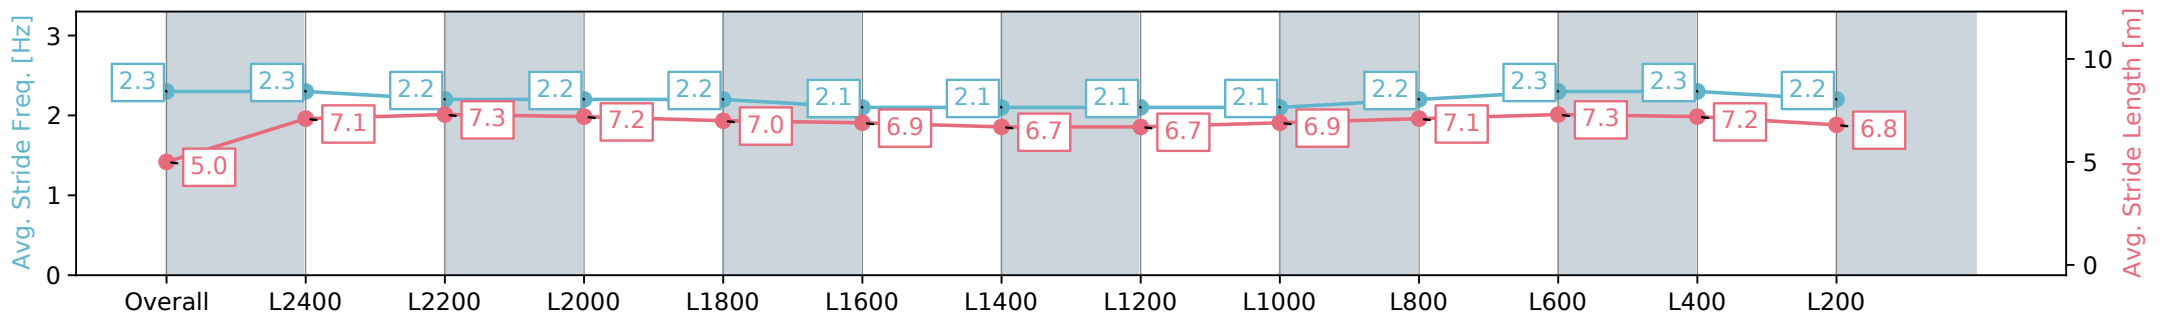

Race 4: Sportsbet Fast Form Handicap - 2500m

31 August 2024 - 2:03PM

Track Rating: Soft 6, Weather: Overcast, Rail Position: +7m 1200m Chute, +4m Rmdr.

Section	Overall	L2400	L2200	L2000	L1800	L1600	L1400	L1200	L1000	L800	L600	L400	L200
Section Times	2:45.43 [1] (0:10.28)	2:35.14 [2] (0:12.07)	2:23.07 [2] (0:12.43)	2:10.64 [2] (0:12.98)	1:57.66 [2] (0:13.21)	1:44.45 [2] (0:13.08)	1:31.37 [3] (0:13.79)	1:17.58 [4] (0:14.04)	1:03.54 [4] (0:13.48)	0:50.06 [3] (0:12.55)	0:37.51 [1] (0:12.33)	0:25.18 [1] (0:12.32)	0:12.86 [1] (0:12.86)
Average Speed [km/h]	35.0	60.2	58.3	55.7	54.8	55.0	52.8	52.0	53.5	58.4	59.8	58.8	55.6
Top Speed [km/h]	59.0	61.6	59.5	56.7	56.3	56.8	54.8	52.5	56.6	59.9	60.5	60.5	57.6
Avg. Dist. to Rail [m]	9.0	4.9	1.9	1.1	1.6	2.0	2.5	4.4	4.8	4.6	4.4	6.2	7.2
Avg. Stride Freq. [Hz]	2.3	2.3	2.2	2.2	2.2	2.1	2.1	2.1	2.1	2.2	2.3	2.3	2.2
Avg. Stride Length [m]	5.0	7.1	7.3	7.2	7.0	6.9	6.7	6.7	6.9	7.1	7.3	7.2	6.8