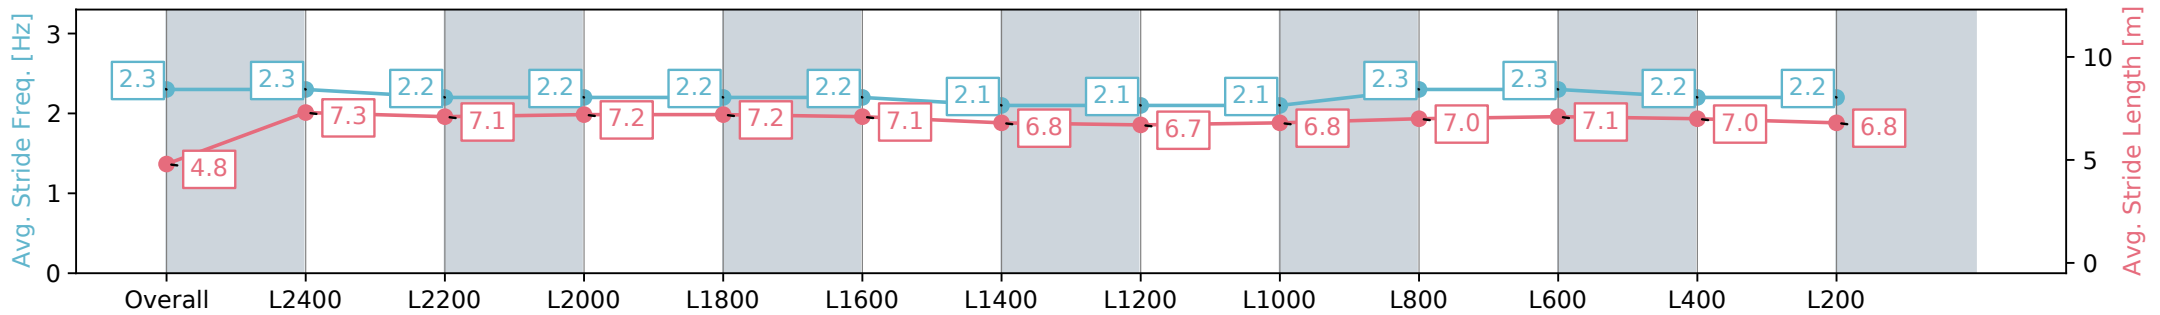

Morphettville SA - Professional

Race 4: Sportsbet Fast Form Handicap - 2500m

31 August 2024 - 2:03PM

Track Rating: Soft 6, Weather: Overcast, Rail Position: +7m 1200m Chute, +4m Rmdr.

Section	Overall	L2400	L2200	L2000	L1800	L1600	L1400	L1200	L1000	L800	L600	L400	L200
Section Times	2:46.68 [8] (0:10.55)	2:36.13 [5] (0:12.18)	2:23.95 [5] (0:12.56)	2:11.39 [6] (0:12.94)	1:58.45 [6] (0:12.77)	1:45.68 [3] (0:12.72)	1:32.96 [1] (0:13.82)	1:19.14 [2] (0:14.06)	1:05.08 [2] (0:13.56)	0:51.51 [2] (0:12.76)	0:38.75 [2] (0:12.72)	0:26.03 [2] (0:12.91)	0:13.12 [7] (0:13.12)
Average Speed [km/h]	34.1	59.8	57.9	56.1	56.7	56.6	52.7	52.0	53.1	57.3	57.8	56.0	54.4
Top Speed [km/h]	59.3	60.9	59.0	56.9	58.4	59.1	54.7	52.4	54.8	59.5	59.3	56.6	56.3
Avg. Dist. to Rail [m]	12.0	6.0	2.7	2.2	2.4	2.9	2.8	4.2	4.3	3.9	3.9	3.9	5.0
Avg. Stride Freq. [Hz]	2.3	2.3	2.2	2.2	2.2	2.2	2.1	2.1	2.1	2.3	2.3	2.2	2.2
Avg. Stride Length [m]	4.8	7.3	7.1	7.2	7.2	7.1	6.8	6.7	6.8	7.0	7.1	7.0	6.8