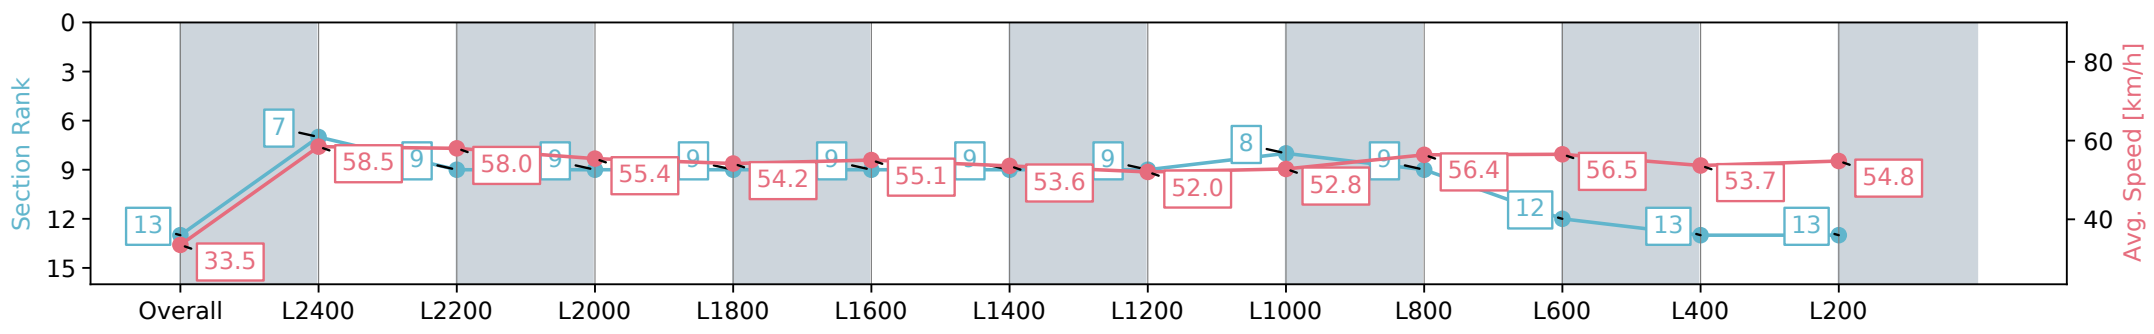

Report Created: Sat 31 August 2024 15:04:00 GMT+10 (Note: Timing is based on positional data)

- [ ] Ranking at each section and finish
- :-:- No data available at this section
- NA No data available

Horse/Jockey Name	WRISTBAND/Sophie Logan
Finish Rank	13
Fastest Section Time (Section)	0:12.38 (L2400)
Top Speed [km/h] (Section)	59.2 (Overall)
Race State	Finished

Morphettville SA - Professional

Race 4: Sportsbet Fast Form Handicap - 2500m

31 August 2024 - 2:03PM

Track Rating: Soft 6, Weather: Overcast, Rail Position: +7m 1200m  
Chute, +4m Rmdr.

Section	Overall	L2400	L2200	L2000	L1800	L1600	L1400	L1200	L1000	L800	L600	L400	L200
Section Times	2:48.47 [13] (0:10.72)	2:37.75 [7] (0:12.38)	2:25.37 [9] (0:12.44)	2:12.93 [9] (0:13.01)	1:59.92 [9] (0:13.33)	1:46.59 [9] (0:13.07)	1:33.52 [9] (0:13.53)	1:19.99 [9] (0:13.97)	1:06.02 [8] (0:13.64)	0:52.38 [9] (0:12.91)	0:39.47 [12] (0:12.94)	0:26.53 [13] (0:13.50)	0:13.03 [13] (0:13.03)
Average Speed [km/h]	33.5	58.5	58.0	55.4	54.2	55.1	53.6	52.0	52.8	56.4	56.5	53.7	54.8
Top Speed [km/h]	59.2	59.1	58.5	57.7	55.1	55.3	55.3	53.1	54.2	58.4	58.3	55.0	55.5
Avg. Dist. to Rail [m]	7.8	3.0	0.4	0.5	0.9	1.0	1.3	3.2	3.7	3.2	2.7	4.3	5.1
Avg. Stride Freq. [Hz]	2.2	2.2	2.2	2.1	2.2	2.2	2.2	2.1	2.1	2.2	2.2	2.1	2.2
Avg. Stride Length [m]	4.9	7.0	7.0	6.9	6.7	6.8	6.7	6.6	6.7	6.9	6.8	6.8	6.8