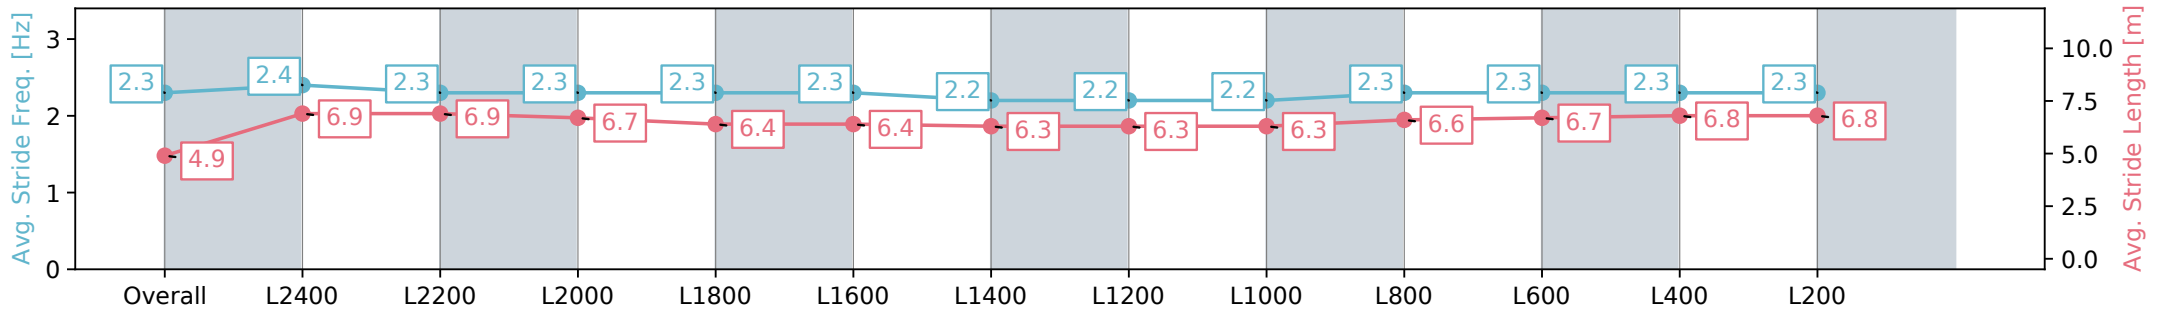

Morphettville SA - Professional

Race 4: Sportsbet Fast Form Handicap - 2500m

31 August 2024 - 2:03PM

Track Rating: Soft 6, Weather: Overcast, Rail Position: +7m 1200m  
Chute, +4m Rmdr.

Section	Overall	L2400	L2200	L2000	L1800	L1600	L1400	L1200	L1000	L800	L600	L400	L200
Section Times	2:45.73 [2] (0:10.27)	2:35.46 [1] (0:12.08)	2:23.38 [1] (0:12.37)	2:11.01 [1] (0:12.98)	1:58.03 [1] (0:13.38)	1:44.65 [4] (0:12.98)	1:31.67 [4] (0:13.73)	1:17.94 [3] (0:14.05)	1:03.89 [3] (0:13.65)	0:50.24 [4] (0:12.69)	0:37.55 [4] (0:12.53)	0:25.02 [4] (0:12.51)	0:12.51 [2] (0:12.51)
Average Speed [km/h]	35.1	59.9	58.3	55.4	54.0	55.5	52.7	51.9	52.7	57.8	58.6	58.0	57.1
Top Speed [km/h]	59.0	60.7	59.4	56.6	55.2	55.8	54.6	52.5	54.8	58.7	59.1	59.0	58.8
Avg. Dist. to Rail [m]	5.5	2.6	0.4	0.4	0.8	1.1	1.4	3.3	4.0	4.4	3.8	5.2	5.7
Avg. Stride Freq. [Hz]	2.3	2.4	2.3	2.3	2.3	2.3	2.3	2.2	2.2	2.2	2.3	2.3	2.3
Avg. Stride Length [m]	4.9	6.9	6.9	6.7	6.4	6.4	6.3	6.3	6.3	6.6	6.7	6.8	6.8