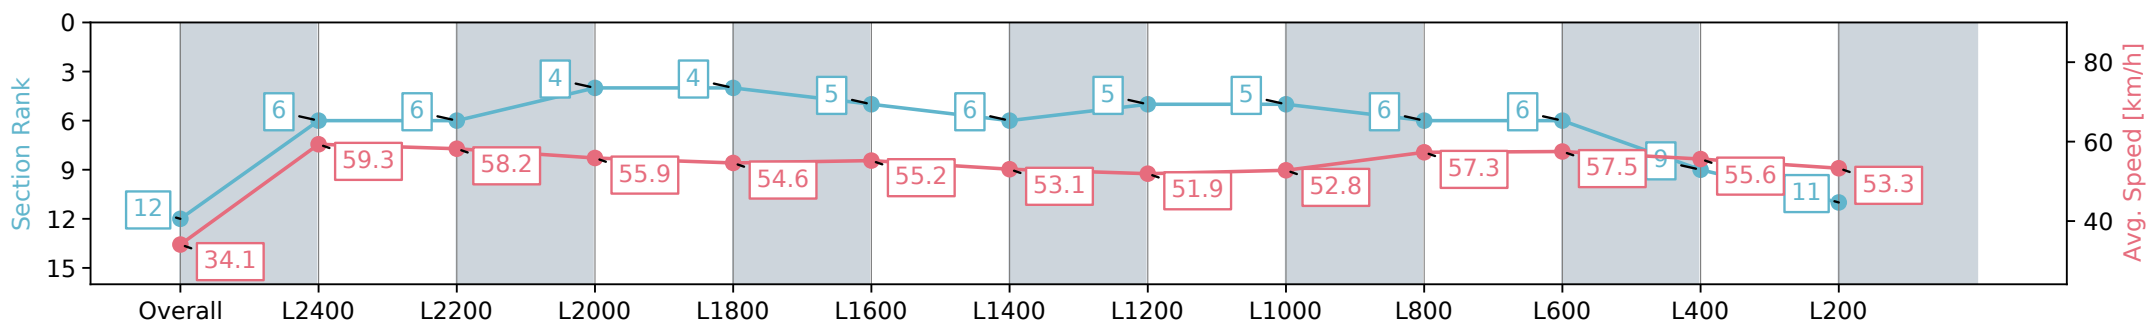

Morphettville SA - Professional

Race 4: Sportsbet Fast Form Handicap - 2500m

31 August 2024 - 2:03PM

Track Rating: Soft 6, Weather: Overcast, Rail Position: +7m 1200m Chute, +4m Rmdr.

Section	Overall	L2400	L2200	L2000	L1800	L1600	L1400	L1200	L1000	L800	L600	L400	L200
Section Times	2:47.61 [12] (0:10.59)	2:37.02 [6] (0:12.18)	2:24.84 [6] (0:12.38)	2:12.46 [4] (0:12.90)	1:59.56 [4] (0:13.22)	1:46.34 [5] (0:13.04)	1:33.30 [6] (0:13.74)	1:19.56 [5] (0:14.10)	1:05.46 [5] (0:13.63)	0:51.83 [6] (0:12.72)	0:39.11 [6] (0:12.70)	0:26.41 [9] (0:13.00)	0:13.41 [11] (0:13.41)
Average Speed [km/h]	34.1	59.3	58.2	55.9	54.6	55.2	53.1	51.9	52.8	57.3	57.5	55.6	53.3
Top Speed [km/h]	59.0	60.3	59.4	56.5	55.4	56.2	55.0	52.7	54.5	58.9	59.5	56.3	54.6
Avg. Dist. to Rail [m]	6.6	2.7	0.3	0.3	1.4	1.9	2.5	5.0	5.3	3.2	3.1	3.1	4.4
Avg. Stride Freq. [Hz]	2.3	2.4	2.4	2.3	2.3	2.3	2.2	2.2	2.2	2.4	2.4	2.3	2.2
Avg. Stride Length [m]	4.8	6.8	6.8	6.8	6.7	6.7	6.6	6.5	6.6	6.6	6.8	6.7	6.6

Report Created: Sat 31 August 2024 15:04:00 GMT+10 (Note: Timing is based on positional data)

- [ ] Ranking at each section and finish
- :-:- No data available at this section
- NA No data available

Horse/Jockey Name	WRISTBAND/Sophie Logan
Finish Rank	13
Fastest Section Time (Section)	0:12.38 (L2400)
Top Speed [km/h] (Section)	59.2 (Overall)
Race State	Finished