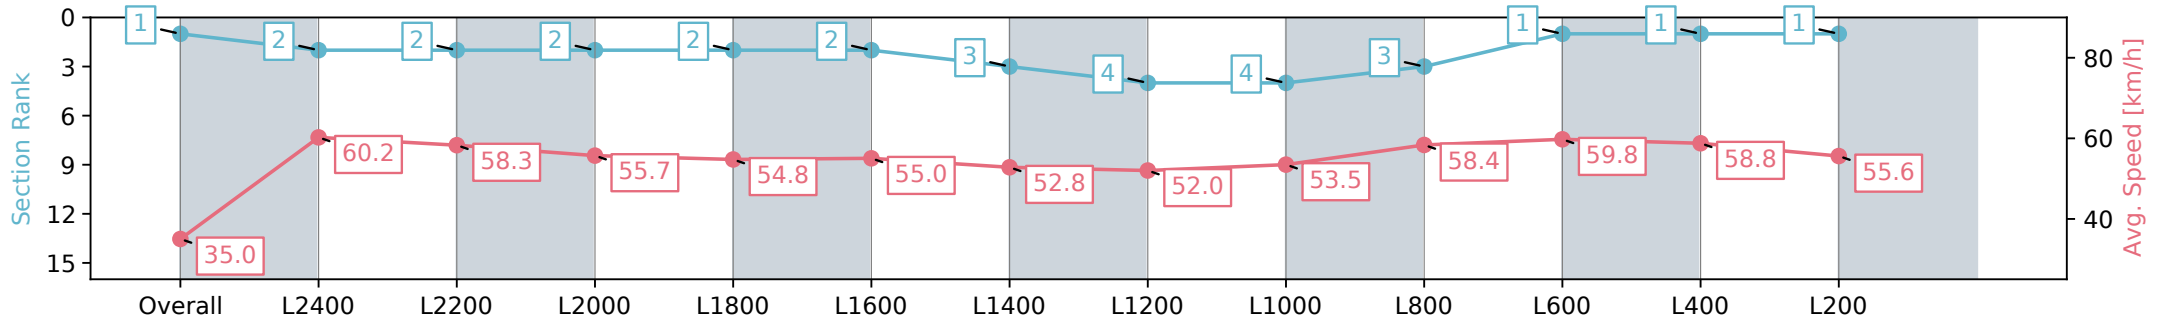

Race 4: Sportsbet Fast Form Handicap - 2500m

31 August 2024 - 2:03PM

Track Rating: Soft 6, Weather: Overcast, Rail Position: +7m 1200m Chute, +4m Rmdr.

Section	Overall	L2400	L2200	L2000	L1800	L1600	L1400	L1200	L1000	L800	L600	L400	L200
Section Times	2:45.43 [1] (0:10.28)	2:35.14 [2] (0:12.07)	2:23.07 [2] (0:12.43)	2:10.64 [2] (0:12.98)	1:57.66 [2] (0:13.21)	1:44.45 [2] (0:13.08)	1:31.37 [3] (0:13.79)	1:17.58 [4] (0:14.04)	1:03.54 [4] (0:13.48)	0:50.06 [3] (0:12.55)	0:37.51 [1] (0:12.33)	0:25.18 [1] (0:12.32)	0:12.86 [1] (0:12.86)
Average Speed [km/h]	35.0	60.2	58.3	55.7	54.8	55.0	52.8	52.0	53.5	58.4	59.8	58.8	55.6
Top Speed [km/h]	59.0	61.6	59.5	56.7	56.3	56.8	54.8	52.5	56.6	59.9	60.5	60.5	57.6
Avg. Dist. to Rail [m]	9.0	4.9	1.9	1.1	1.6	2.0	2.5	4.4	4.8	4.6	4.4	6.2	7.2
Avg. Stride Freq. [Hz]	2.3	2.3	2.2	2.2	2.2	2.1	2.1	2.1	2.1	2.2	2.3	2.3	2.2
Avg. Stride Length [m]	5.0	7.1	7.3	7.2	7.0	6.9	6.7	6.7	6.9	7.1	7.3	7.2	6.8