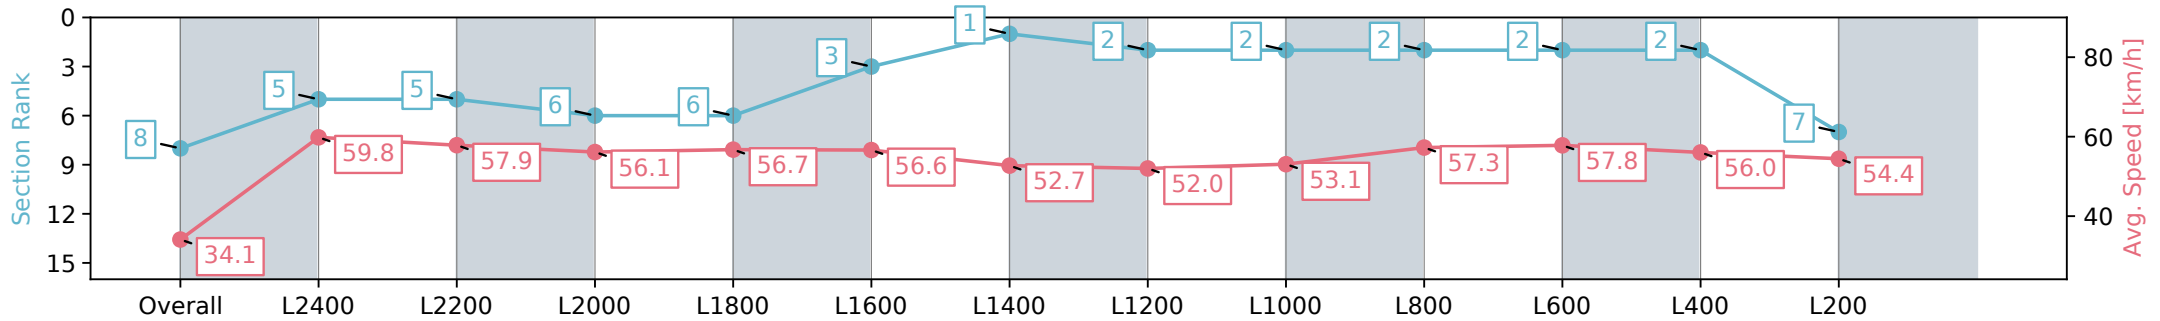

Morphettville SA - Professional

Race 4: Sportsbet Fast Form Handicap - 2500m

31 August 2024 - 2:03PM

Track Rating: Soft 6, Weather: Overcast, Rail Position: +7m 1200m Chute, +4m Rmdr.

Section	Overall	L2400	L2200	L2000	L1800	L1600	L1400	L1200	L1000	L800	L600	L400	L200
Section Times	2:46.68 [8] (0:10.55)	2:36.13 [5] (0:12.18)	2:23.95 [5] (0:12.56)	2:11.39 [6] (0:12.94)	1:58.45 [6] (0:12.77)	1:45.68 [3] (0:12.72)	1:32.96 [1] (0:13.82)	1:19.14 [2] (0:14.06)	1:05.08 [2] (0:13.56)	0:51.51 [2] (0:12.76)	0:38.75 [2] (0:12.72)	0:26.03 [2] (0:12.91)	0:13.12 [7] (0:13.12)
Average Speed [km/h]	34.1	59.8	57.9	56.1	56.7	56.6	52.7	52.0	53.1	57.3	57.8	56.0	54.4
Top Speed [km/h]	59.3	60.9	59.0	56.9	58.4	59.1	54.7	52.4	54.8	59.5	59.3	56.6	56.3
Avg. Dist. to Rail [m]	12.0	6.0	2.7	2.2	2.4	2.9	2.8	4.2	4.3	3.9	3.9	3.9	5.0
Avg. Stride Freq. [Hz]	2.3	2.3	2.2	2.2	2.2	2.2	2.1	2.1	2.1	2.3	2.3	2.2	2.2
Avg. Stride Length [m]	4.8	7.3	7.1	7.2	7.2	7.1	6.8	6.7	6.8	7.0	7.1	7.0	6.8