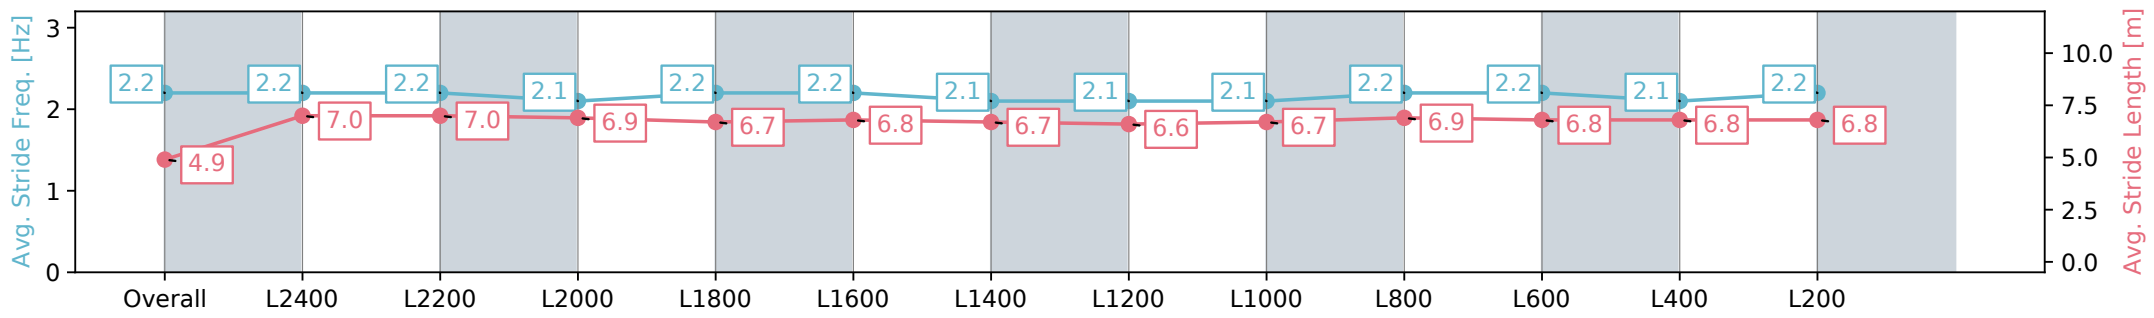

Morphettville SA - Professional

Race 4: Sportsbet Fast Form Handicap - 2500m

31 August 2024 - 2:03PM

Track Rating: Soft 6, Weather: Overcast, Rail Position: +7m 1200m  
Chute, +4m Rmdr.

Section	Overall	L2400	L2200	L2000	L1800	L1600	L1400	L1200	L1000	L800	L600	L400	L200
Section Times	2:48.47 [13] (0:10.72)	2:37.75 [7] (0:12.38)	2:25.37 [9] (0:12.44)	2:12.93 [9] (0:13.01)	1:59.92 [9] (0:13.33)	1:46.59 [9] (0:13.07)	1:33.52 [9] (0:13.53)	1:19.99 [9] (0:13.97)	1:06.02 [8] (0:13.64)	0:52.38 [9] (0:12.91)	0:39.47 [12] (0:12.94)	0:26.53 [13] (0:13.50)	0:13.03 [13] (0:13.03)
Average Speed [km/h]	33.5	58.5	58.0	55.4	54.2	55.1	53.6	52.0	52.8	56.4	56.5	53.7	54.8
Top Speed [km/h]	59.2	59.1	58.5	57.7	55.1	55.3	55.3	53.1	54.2	58.4	58.3	55.0	55.5
Avg. Dist. to Rail [m]	7.8	3.0	0.4	0.5	0.9	1.0	1.3	3.2	3.7	3.2	2.7	4.3	5.1
Avg. Stride Freq. [Hz]	2.2	2.2	2.2	2.1	2.2	2.2	2.2	2.1	2.1	2.2	2.2	2.1	2.2
Avg. Stride Length [m]	4.9	7.0	7.0	6.9	6.7	6.8	6.7	6.6	6.7	6.9	6.8	6.8	6.8