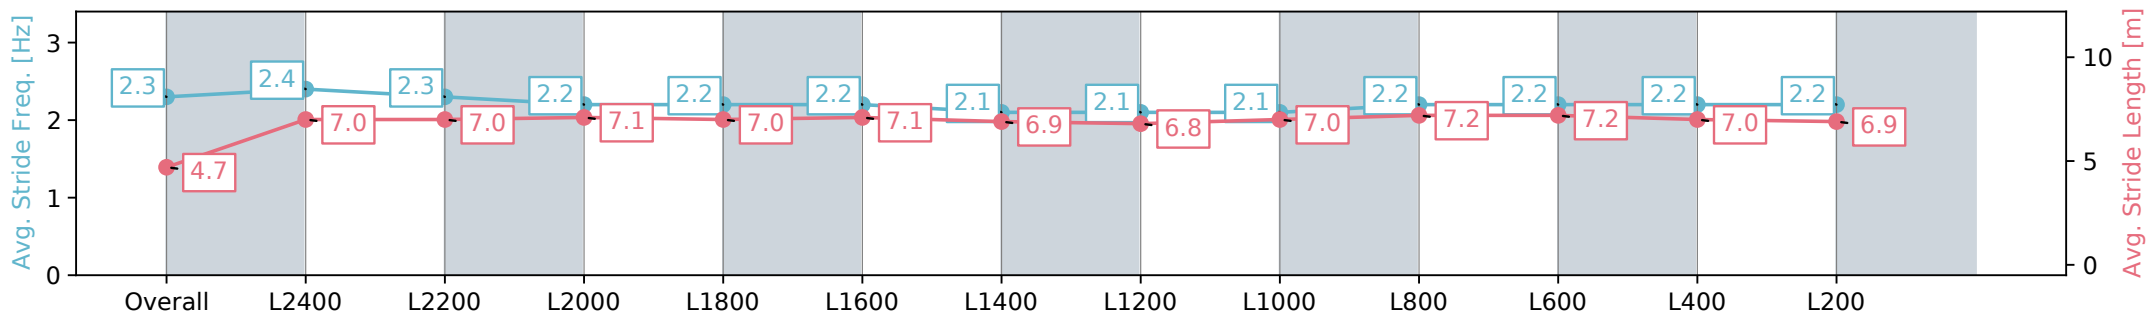

Morphettville SA - Professional

Race 4: Sportsbet Fast Form Handicap - 2500m

31 August 2024 - 2:03PM

Track Rating: Soft 6, Weather: Overcast, Rail Position: +7m 1200m  
Chute, +4m Rmdr.

Section	Overall	L2400	L2200	L2000	L1800	L1600	L1400	L1200	L1000	L800	L600	L400	L200
Section Times	2:47.45 [11] (0:10.84)	2:36.61 [10] (0:12.14)	2:24.47 [7] (0:12.49)	2:11.98 [7] (0:12.99)	1:58.99 [8] (0:13.03)	1:45.96 [7] (0:12.88)	1:33.08 [7] (0:13.91)	1:19.17 [7] (0:14.20)	1:04.97 [9] (0:13.49)	0:51.48 [8] (0:12.69)	0:38.79 [8] (0:12.56)	0:26.23 [10] (0:12.93)	0:13.30 [10] (0:13.30)
Average Speed [km/h]	33.3	59.9	58.0	55.9	55.7	55.9	52.7	51.9	53.4	57.9	58.3	55.9	53.7
Top Speed [km/h]	58.3	61.1	59.4	57.0	57.1	56.3	54.9	52.4	55.1	59.6	59.6	56.5	55.2
Avg. Dist. to Rail [m]	14.2	5.6	1.0	1.6	2.9	3.4	4.3	6.6	6.8	5.0	3.5	4.5	6.7
Avg. Stride Freq. [Hz]	2.3	2.4	2.3	2.2	2.2	2.2	2.1	2.1	2.1	2.2	2.2	2.2	2.2
Avg. Stride Length [m]	4.7	7.0	7.0	7.1	7.0	7.1	6.9	6.8	7.0	7.2	7.2	7.0	6.9