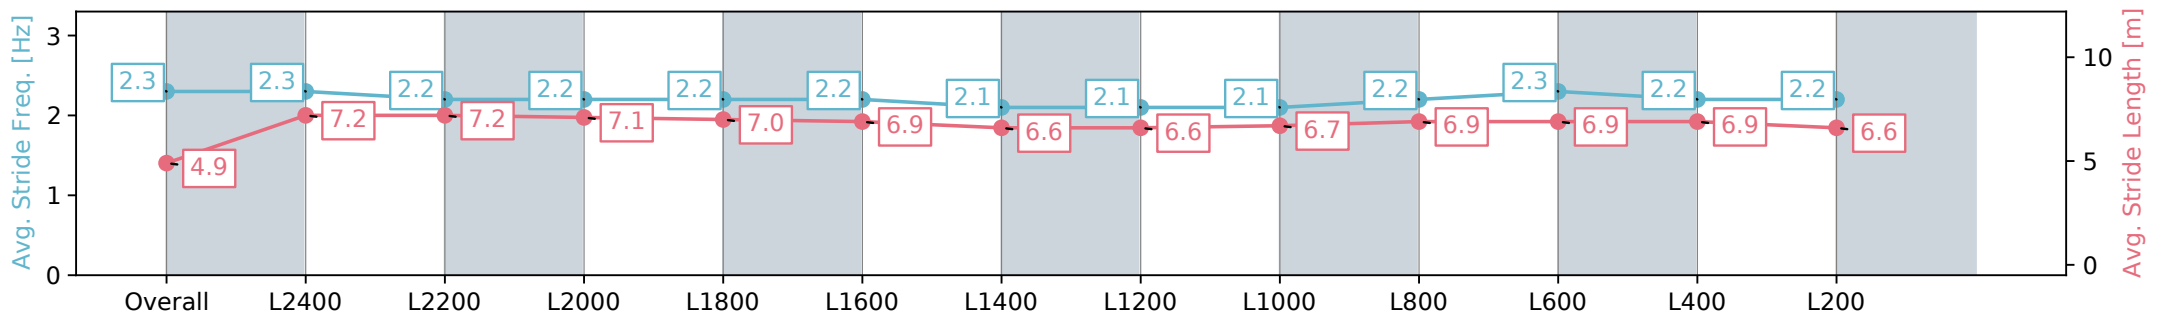

Morphettville SA - Professional

Race 4: Sportsbet Fast Form Handicap - 2500m

31 August 2024 - 2:03PM

Track Rating: Soft 6, Weather: Overcast, Rail Position: +7m 1200m Chute, +4m Rmdr.

Section	Overall	L2400	L2200	L2000	L1800	L1600	L1400	L1200	L1000	L800	L600	L400	L200
Section Times	2:47.33 [9] (0:10.54)	2:36.79 [4] (0:12.00)	2:24.79 [3] (0:12.50)	2:12.29 [3] (0:12.95)	1:59.34 [3] (0:12.81)	1:46.53 [1] (0:12.96)	1:33.57 [2] (0:13.74)	1:19.83 [1] (0:14.04)	1:05.79 [1] (0:13.56)	0:52.22 [1] (0:12.86)	0:39.36 [3] (0:12.81)	0:26.55 [5] (0:13.04)	0:13.51 [8] (0:13.51)
Average Speed [km/h]	34.2	60.7	58.0	56.0	56.6	55.6	52.7	51.9	53.0	56.6	57.0	55.5	52.8
Top Speed [km/h]	59.6	61.3	60.4	57.0	57.7	56.6	54.6	52.4	54.2	58.6	58.6	56.4	54.2
Avg. Dist. to Rail [m]	13.1	6.3	1.6	1.7	2.4	1.2	1.4	3.2	3.5	3.0	2.5	3.2	4.7
Avg. Stride Freq. [Hz]	2.3	2.3	2.2	2.2	2.2	2.2	2.1	2.1	2.1	2.2	2.3	2.2	2.2
Avg. Stride Length [m]	4.9	7.2	7.2	7.1	7.0	6.9	6.6	6.6	6.7	6.9	6.9	6.9	6.6