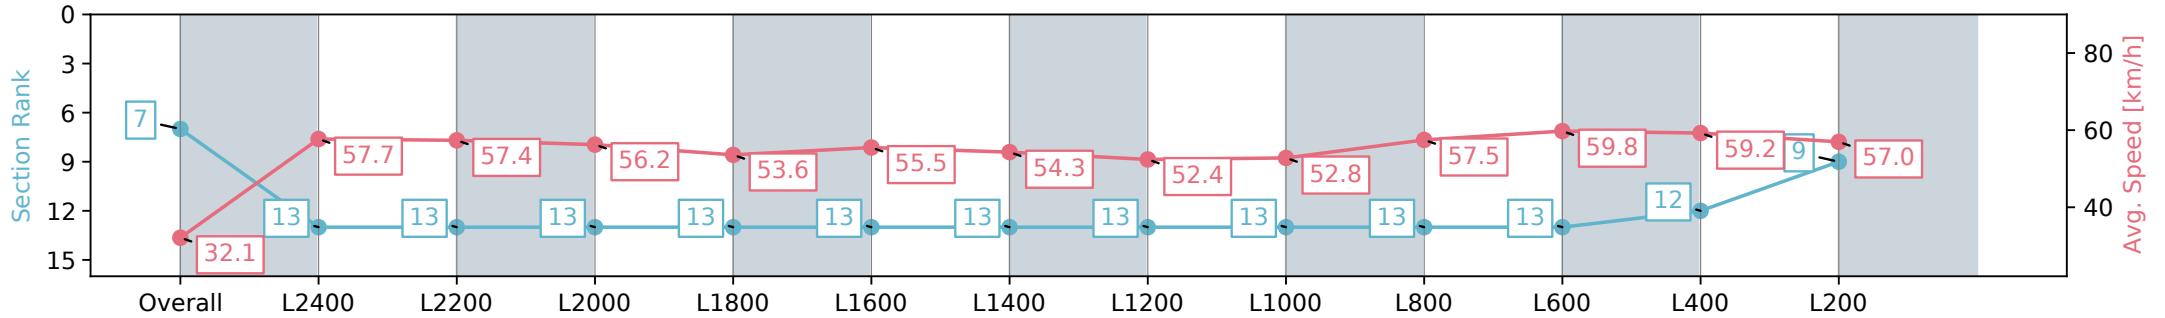

Morphettville SA - Professional

Race 4: Sportsbet Fast Form Handicap - 2500m

31 August 2024 - 2:03PM

Track Rating: Soft 6, Weather: Overcast, Rail Position: +7m 1200m  
Chute, +4m Rmdr.

Section	Overall	L2400	L2200	L2000	L1800	L1600	L1400	L1200	L1000	L800	L600	L400	L200
Section Times	2:46.43 [7] (0:11.22)	2:35.21 [13] (0:12.56)	2:22.64 [13] (0:12.57)	2:10.06 [13] (0:12.84)	1:57.22 [13] (0:13.49)	1:43.73 [13] (0:12.98)	1:30.75 [13] (0:13.35)	1:17.40 [13] (0:13.92)	1:03.48 [13] (0:13.63)	0:49.85 [13] (0:12.75)	0:37.10 [13] (0:12.31)	0:24.79 [12] (0:12.26)	0:12.53 [9] (0:12.53)
Average Speed [km/h]	32.1	57.7	57.4	56.2	53.6	55.5	54.3	52.4	52.8	57.5	59.8	59.2	57.0
Top Speed [km/h]	56.7	58.9	57.9	57.0	55.1	56.0	55.0	53.5	55.3	59.8	60.6	59.9	58.8
Avg. Dist. to Rail [m]	12.6	3.6	0.9	1.0	1.0	1.4	1.8	3.7	4.5	4.1	4.5	7.4	8.3
Avg. Stride Freq. [Hz]	2.1	2.3	2.3	2.2	2.2	2.2	2.2	2.1	2.2	2.2	2.3	2.3	2.3
Avg. Stride Length [m]	4.8	6.7	6.8	6.7	6.5	6.7	6.7	6.5	6.6	6.9	7.0	7.1	6.7