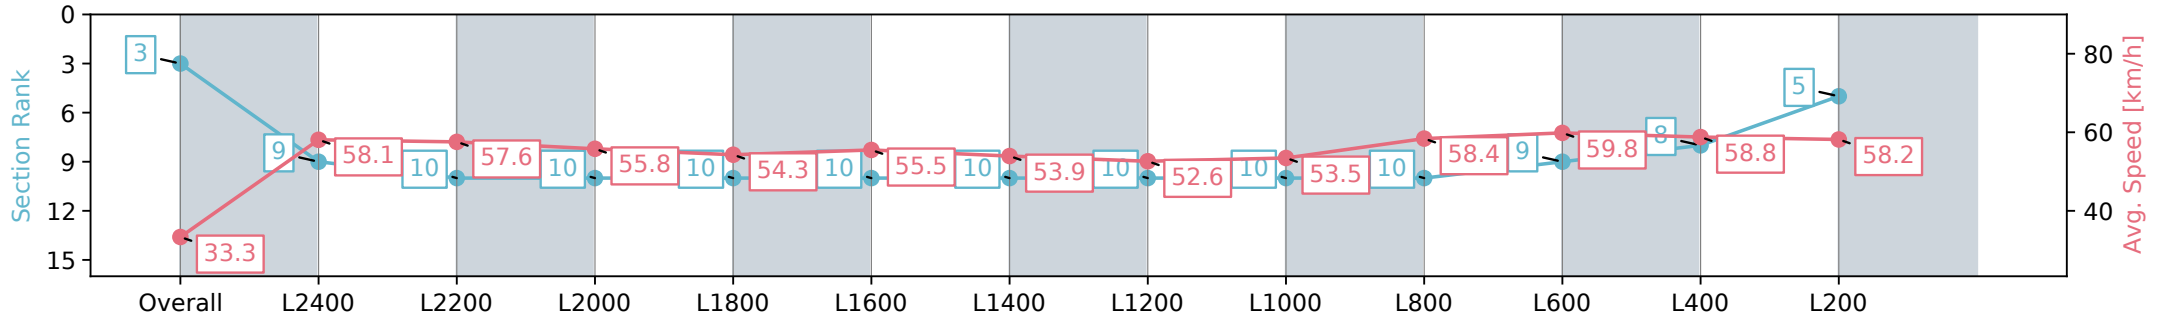

Morphettville SA - Professional

Race 4: Sportsbet Fast Form Handicap - 2500m

31 August 2024 - 2:03PM

Track Rating: Soft 6, Weather: Overcast, Rail Position: +7m 1200m  
Chute, +4m Rmdr.

Section	Overall	L2400	L2200	L2000	L1800	L1600	L1400	L1200	L1000	L800	L600	L400	L200
Section Times	2:45.74 [3] (0:10.80)	2:34.94 [9] (0:12.50)	2:22.44 [10] (0:12.57)	2:09.86 [10] (0:12.99)	1:56.87 [10] (0:13.34)	1:43.53 [10] (0:12.99)	1:30.54 [10] (0:13.50)	1:17.04 [10] (0:13.95)	1:03.09 [10] (0:13.45)	0:49.64 [10] (0:12.61)	0:37.03 [9] (0:12.38)	0:24.65 [8] (0:12.38)	0:12.27 [5] (0:12.27)
Average Speed [km/h]	33.3	58.1	57.6	55.8	54.3	55.5	53.9	52.6	53.5	58.4	59.8	58.8	58.2
Top Speed [km/h]	57.8	59.1	57.9	57.0	55.4	56.1	55.3	53.1	55.0	60.8	60.6	59.4	59.6
Avg. Dist. to Rail [m]	9.4	4.2	1.7	1.8	2.0	2.3	3.0	5.1	5.9	5.5	5.9	8.2	8.8
Avg. Stride Freq. [Hz]	2.2	2.2	2.1	2.1	2.1	2.1	2.1	2.0	2.1	2.1	2.2	2.2	2.2
Avg. Stride Length [m]	4.9	7.0	7.1	7.1	7.0	7.1	7.0	6.9	7.0	7.3	7.3	7.3	7.2