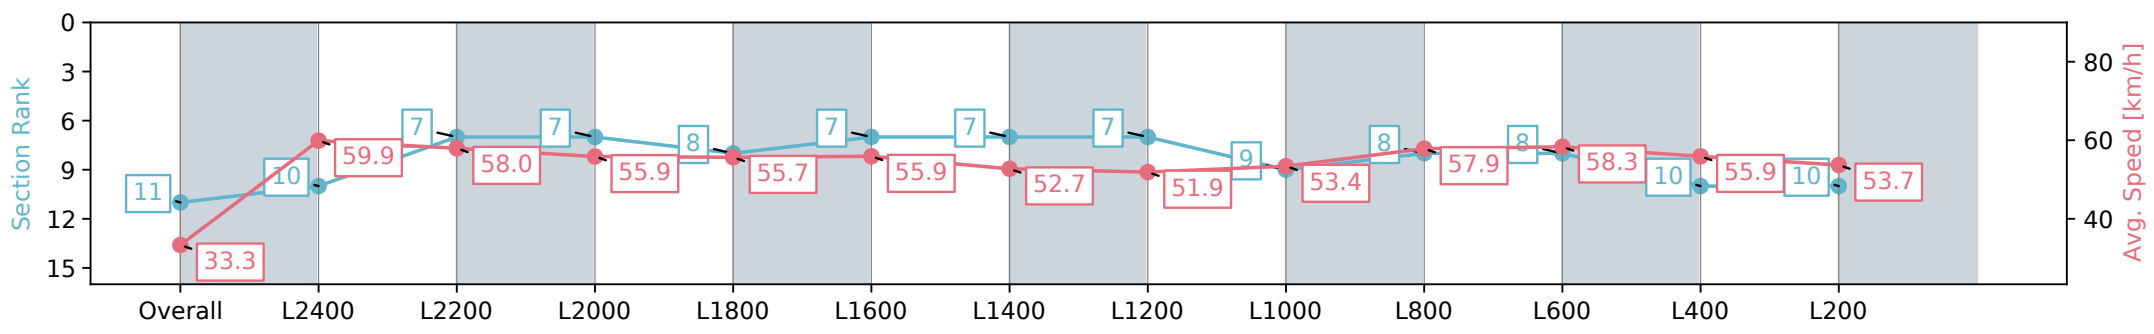

Morphettville SA - Professional

Race 4: Sportsbet Fast Form Handicap - 2500m

31 August 2024 - 2:03PM

Track Rating: Soft 6, Weather: Overcast, Rail Position: +7m 1200m  
Chute, +4m Rmdr.

Section	Overall	L2400	L2200	L2000	L1800	L1600	L1400	L1200	L1000	L800	L600	L400	L200
Section Times	2:47.45 [11] (0:10.84)	2:36.61 [10] (0:12.14)	2:24.47 [7] (0:12.49)	2:11.98 [7] (0:12.99)	1:58.99 [8] (0:13.03)	1:45.96 [7] (0:12.88)	1:33.08 [7] (0:13.91)	1:19.17 [7] (0:14.20)	1:04.97 [9] (0:13.49)	0:51.48 [8] (0:12.69)	0:38.79 [8] (0:12.56)	0:26.23 [10] (0:12.93)	0:13.30 [10] (0:13.30)
Average Speed [km/h]	33.3	59.9	58.0	55.9	55.7	55.9	52.7	51.9	53.4	57.9	58.3	55.9	53.7
Top Speed [km/h]	58.3	61.1	59.4	57.0	57.1	56.3	54.9	52.4	55.1	59.6	59.6	56.5	55.2
Avg. Dist. to Rail [m]	14.2	5.6	1.0	1.6	2.9	3.4	4.3	6.6	6.8	5.0	3.5	4.5	6.7
Avg. Stride Freq. [Hz]	2.3	2.4	2.3	2.2	2.2	2.2	2.1	2.1	2.1	2.2	2.2	2.2	2.2
Avg. Stride Length [m]	4.7	7.0	7.0	7.1	7.0	7.1	6.9	6.8	7.0	7.2	7.2	7.0	6.9