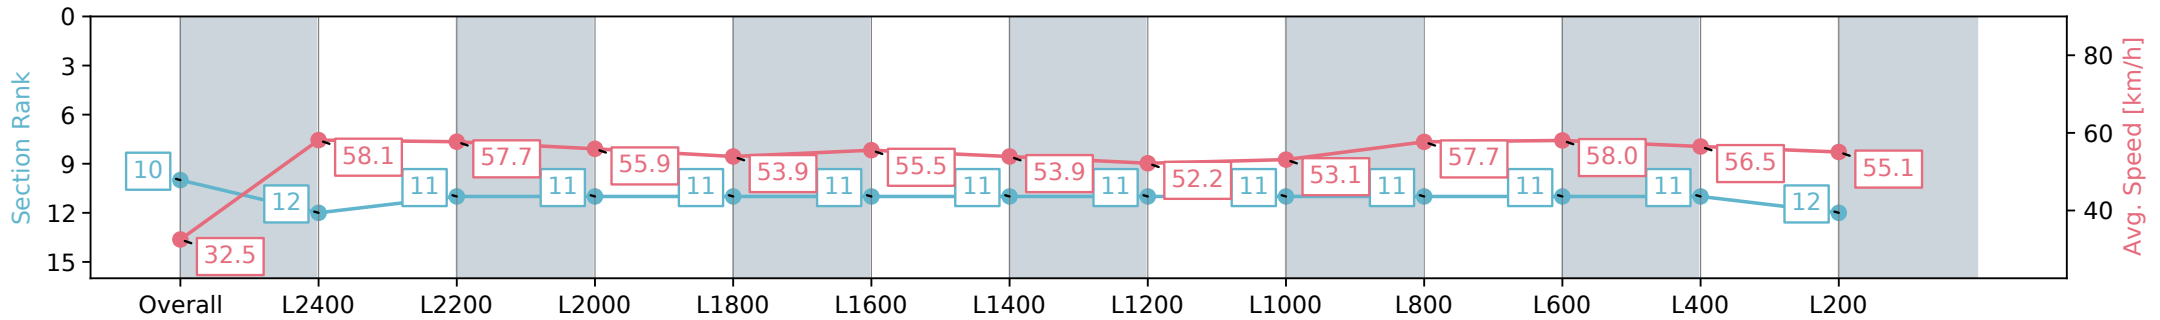

#### Race 4: Sportsbet Fast Form Handicap - 2500m

31 August 2024 - 2:03PM

Track Rating: Soft 6, Weather: Overcast, Rail Position: +7m 1200m  
Chute, +4m Rmdr.

Section	Overall	L2400	L2200	L2000	L1800	L1600	L1400	L1200	L1000	L800	L600	L400	L200
Section Times	2:47.39 [10] (0:11.06)	2:36.33 [12] (0:12.44)	2:23.89 [11] (0:12.51)	2:11.38 [11] (0:12.92)	1:58.46 [11] (0:13.39)	1:45.07 [11] (0:12.97)	1:32.10 [11] (0:13.45)	1:18.65 [11] (0:13.98)	1:04.67 [11] (0:13.56)	0:51.10 [11] (0:12.67)	0:38.43 [11] (0:12.62)	0:25.81 [11] (0:12.84)	0:12.97 [12] (0:12.97)
Average Speed [km/h]	32.5	58.1	57.7	55.9	53.9	55.5	53.9	52.2	53.1	57.7	58.0	56.5	55.1
Top Speed [km/h]	58.0	58.9	58.1	57.0	55.3	56.4	55.5	53.4	54.6	60.3	60.0	56.9	55.7
Avg. Dist. to Rail [m]	10.4	2.8	0.6	0.7	1.1	1.2	1.7	4.0	4.8	4.2	3.6	5.6	7.5
Avg. Stride Freq. [Hz]	2.2	2.3	2.3	2.2	2.2	2.2	2.2	2.2	2.2	2.2	2.3	2.2	2.2
Avg. Stride Length [m]	4.9	6.7	6.9	6.7	6.5	6.6	6.5	6.5	6.5	6.8	7.0	6.8	6.7