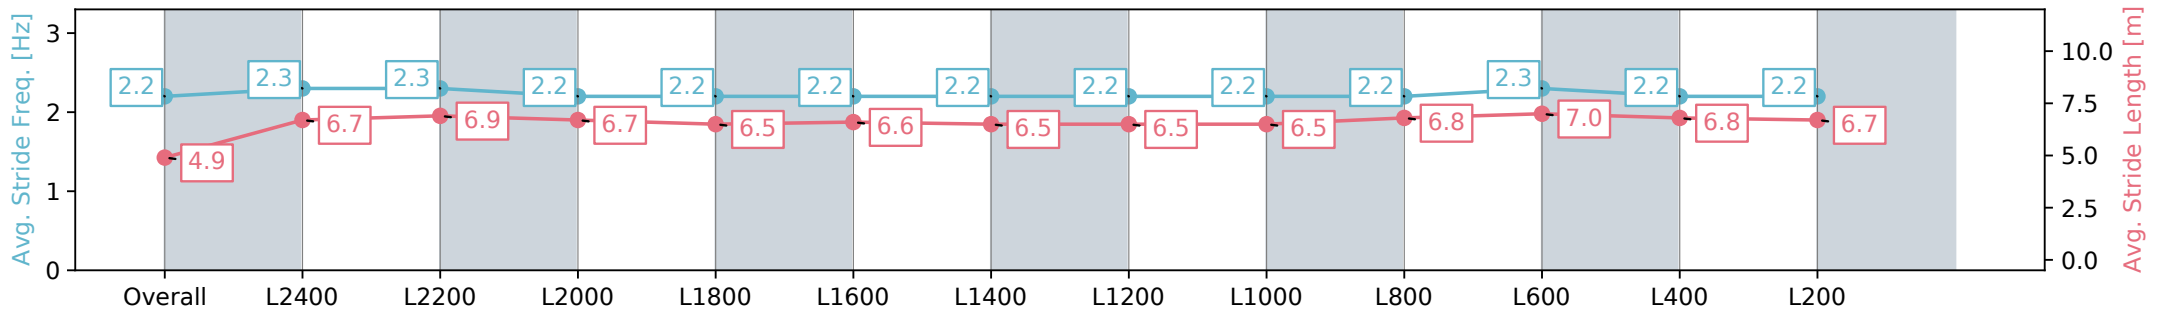

#### Race 4: Sportsbet Fast Form Handicap - 2500m

31 August 2024 - 2:03PM

Track Rating: Soft 6, Weather: Overcast, Rail Position: +7m 1200m  
Chute, +4m Rmdr.

Section	Overall	L2400	L2200	L2000	L1800	L1600	L1400	L1200	L1000	L800	L600	L400	L200
Section Times	2:47.39 [10] (0:11.06)	2:36.33 [12] (0:12.44)	2:23.89 [11] (0:12.51)	2:11.38 [11] (0:12.92)	1:58.46 [11] (0:13.39)	1:45.07 [11] (0:12.97)	1:32.10 [11] (0:13.45)	1:18.65 [11] (0:13.98)	1:04.67 [11] (0:13.56)	0:51.10 [11] (0:12.67)	0:38.43 [11] (0:12.62)	0:25.81 [11] (0:12.84)	0:12.97 [12] (0:12.97)
Average Speed [km/h]	32.5	58.1	57.7	55.9	53.9	55.5	53.9	52.2	53.1	57.7	58.0	56.5	55.1
Top Speed [km/h]	58.0	58.9	58.1	57.0	55.3	56.4	55.5	53.4	54.6	60.3	60.0	56.9	55.7
Avg. Dist. to Rail [m]	10.4	2.8	0.6	0.7	1.1	1.2	1.7	4.0	4.8	4.2	3.6	5.6	7.5
Avg. Stride Freq. [Hz]	2.2	2.3	2.3	2.2	2.2	2.2	2.2	2.2	2.2	2.2	2.3	2.2	2.2
Avg. Stride Length [m]	4.9	6.7	6.9	6.7	6.5	6.6	6.5	6.5	6.5	6.8	7.0	6.8	6.7