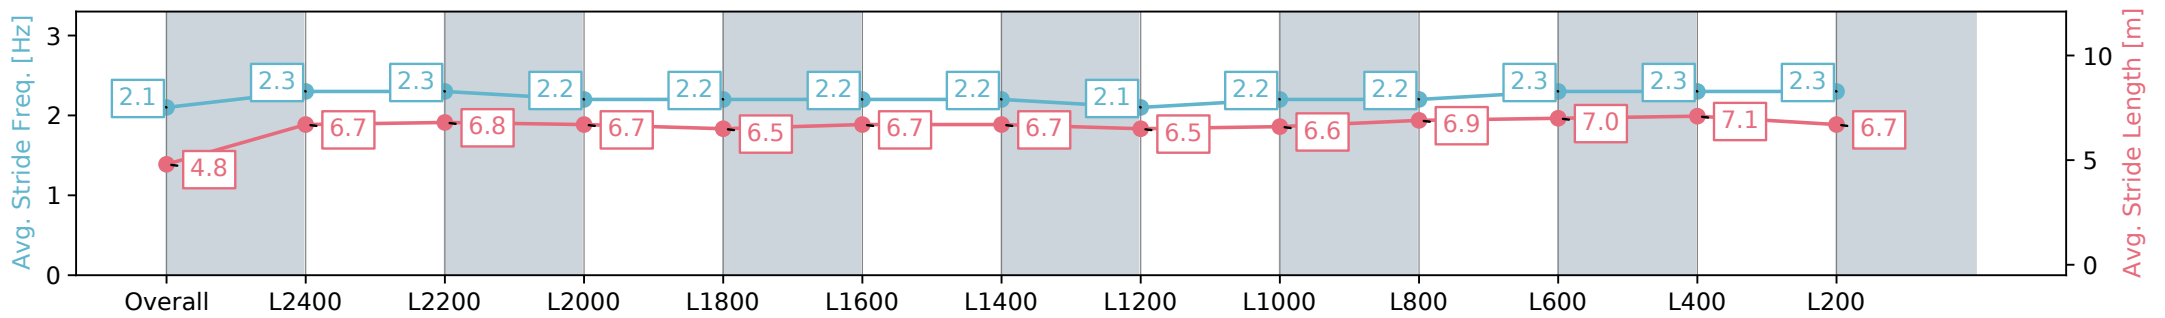

Morphettville SA - Professional

Race 4: Sportsbet Fast Form Handicap - 2500m

31 August 2024 - 2:03PM

Track Rating: Soft 6, Weather: Overcast, Rail Position: +7m 1200m  
Chute, +4m Rmdr.

Section	Overall	L2400	L2200	L2000	L1800	L1600	L1400	L1200	L1000	L800	L600	L400	L200
Section Times	2:46.43 [7] (0:11.22)	2:35.21 [13] (0:12.56)	2:22.64 [13] (0:12.57)	2:10.06 [13] (0:12.84)	1:57.22 [13] (0:13.49)	1:43.73 [13] (0:12.98)	1:30.75 [13] (0:13.35)	1:17.40 [13] (0:13.92)	1:03.48 [13] (0:13.63)	0:49.85 [13] (0:12.75)	0:37.10 [13] (0:12.31)	0:24.79 [12] (0:12.26)	0:12.53 [9] (0:12.53)
Average Speed [km/h]	32.1	57.7	57.4	56.2	53.6	55.5	54.3	52.4	52.8	57.5	59.8	59.2	57.0
Top Speed [km/h]	56.7	58.9	57.9	57.0	55.1	56.0	55.0	53.5	55.3	59.8	60.6	59.9	58.8
Avg. Dist. to Rail [m]	12.6	3.6	0.9	1.0	1.0	1.4	1.8	3.7	4.5	4.1	4.5	7.4	8.3
Avg. Stride Freq. [Hz]	2.1	2.3	2.3	2.2	2.2	2.2	2.2	2.1	2.2	2.2	2.3	2.3	2.3
Avg. Stride Length [m]	4.8	6.7	6.8	6.7	6.5	6.7	6.7	6.5	6.6	6.9	7.0	7.1	6.7