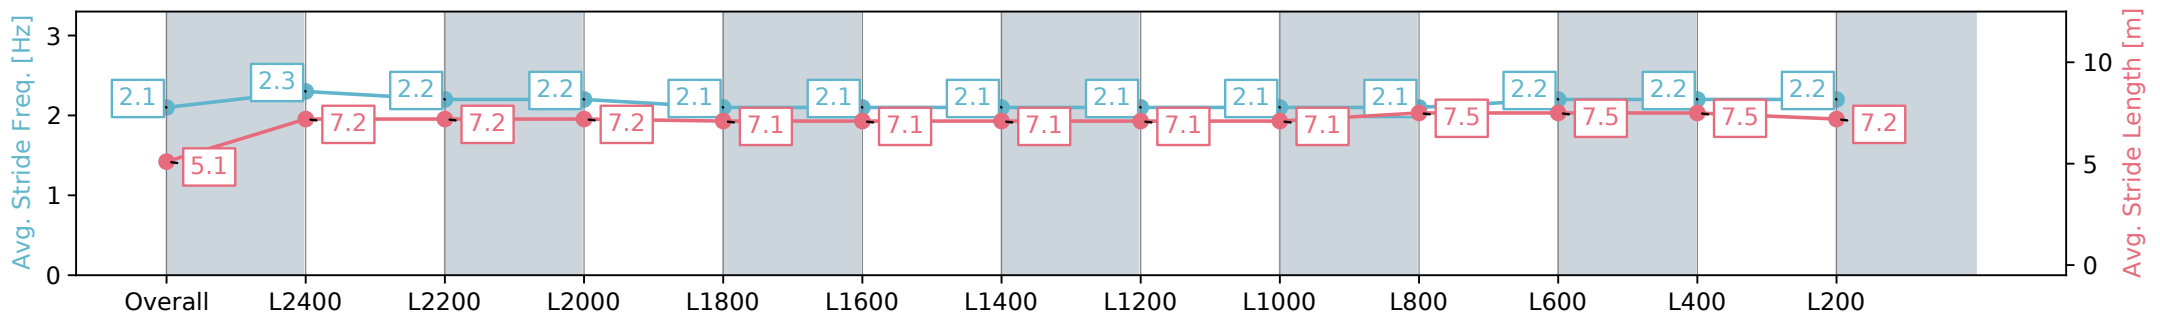

Morphettville SA - Professional

Race 4: Sportsbet Fast Form Handicap - 2500m

31 August 2024 - 2:03PM

Track Rating: Soft 6, Weather: Overcast, Rail Position: +7m 1200m Chute, +4m Rmdr.

Section	Overall	L2400	L2200	L2000	L1800	L1600	L1400	L1200	L1000	L800	L600	L400	L200
Section Times	2:45.80 [4] (0:10.75)	2:35.05 [8] (0:12.30)	2:22.75 [8] (0:12.44)	2:10.31 [8] (0:12.96)	1:57.35 [7] (0:13.30)	1:44.05 [8] (0:13.03)	1:31.02 [8] (0:13.68)	1:17.34 [8] (0:13.95)	1:03.39 [7] (0:13.45)	0:49.94 [7] (0:12.68)	0:37.26 [7] (0:12.48)	0:24.78 [6] (0:12.27)	0:12.51 [3] (0:12.51)
Average Speed [km/h]	33.6	59.0	58.2	55.9	54.5	55.2	53.7	52.9	53.5	58.0	59.4	59.4	57.1
Top Speed [km/h]	57.0	60.3	58.6	57.5	56.0	56.0	55.9	54.0	55.1	59.3	59.9	59.8	58.7
Avg. Dist. to Rail [m]	10.5	4.9	1.6	0.9	2.9	4.0	4.7	7.1	6.7	5.6	5.9	8.4	8.9
Avg. Stride Freq. [Hz]	2.1	2.3	2.2	2.2	2.1	2.1	2.1	2.1	2.1	2.1	2.2	2.2	2.2
Avg. Stride Length [m]	5.1	7.2	7.2	7.2	7.1	7.1	7.1	7.1	7.1	7.5	7.5	7.5	7.2