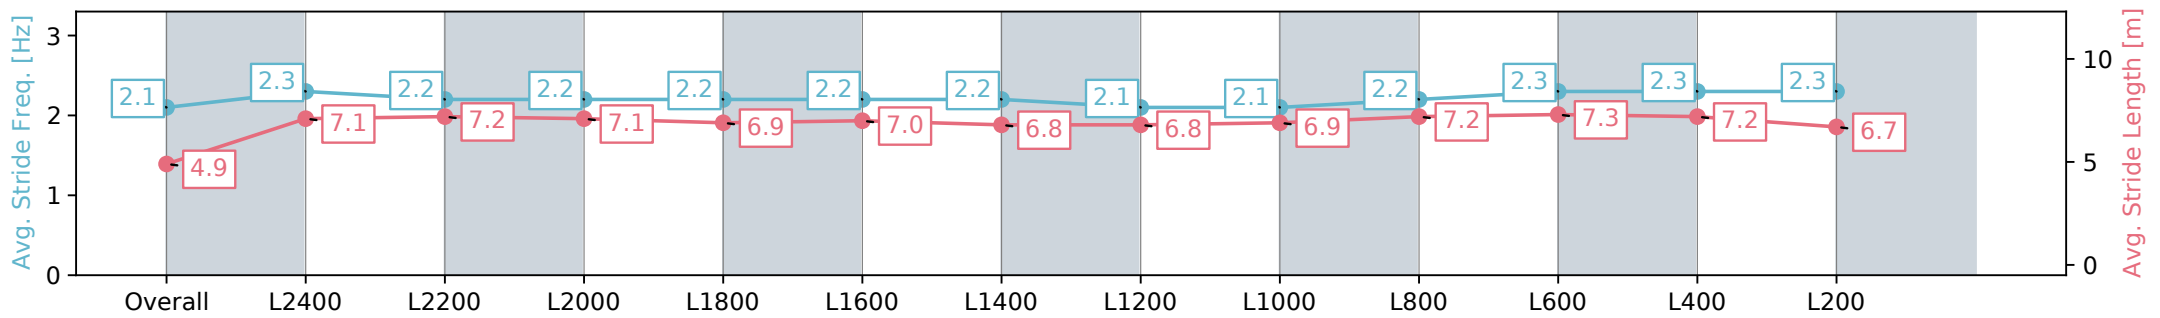

Morphettville SA - Professional

Race 4: Sportsbet Fast Form Handicap - 2500m

31 August 2024 - 2:03PM

Track Rating: Soft 6, Weather: Overcast, Rail Position: +7m 1200m  
Chute, +4m Rmdr.

Section	Overall	L2400	L2200	L2000	L1800	L1600	L1400	L1200	L1000	L800	L600	L400	L200
Section Times	2:46.12 [5] (0:11.03)	2:35.09 [11] (0:12.62)	2:22.47 [12] (0:12.60)	2:09.87 [12] (0:12.94)	1:56.93 [12] (0:13.34)	1:43.59 [12] (0:12.96)	1:30.63 [12] (0:13.45)	1:17.18 [12] (0:14.01)	1:03.17 [12] (0:13.45)	0:49.72 [12] (0:12.49)	0:37.23 [10] (0:12.15)	0:25.08 [7] (0:12.45)	0:12.63 [6] (0:12.63)
Average Speed [km/h]	32.7	57.5	57.3	55.9	54.1	55.6	54.2	52.1	53.6	58.8	60.8	58.3	56.6
Top Speed [km/h]	56.6	58.3	58.7	56.5	54.9	56.3	55.6	52.8	57.5	61.6	61.9	60.2	57.9
Avg. Dist. to Rail [m]	11.6	4.3	1.3	1.1	1.2	2.7	2.9	4.7	6.0	5.3	5.2	4.5	4.6
Avg. Stride Freq. [Hz]	2.1	2.3	2.2	2.2	2.2	2.2	2.2	2.1	2.1	2.2	2.3	2.3	2.3
Avg. Stride Length [m]	4.9	7.1	7.2	7.1	6.9	7.0	6.8	6.8	6.9	7.2	7.3	7.2	6.7