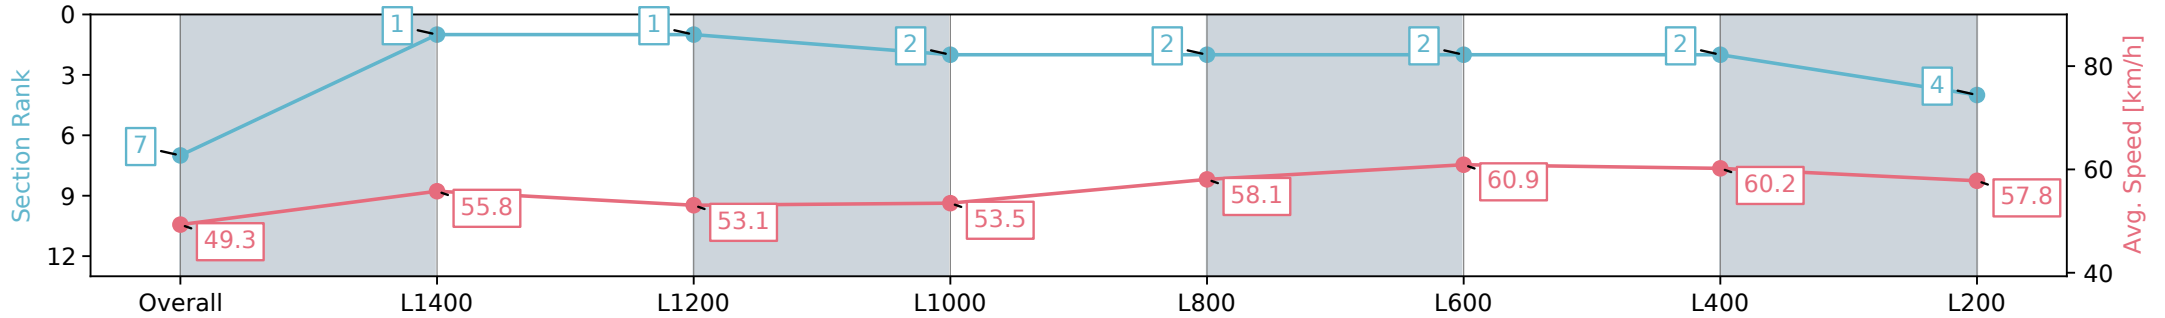

Morphettville SA - Professional

Race 3: Sportsbet Handicap - 1600m

31 August 2024 - 1:28PM

Track Rating: Soft 6, Weather: Overcast, Rail Position: +7m 1200m Chute, +4m Rmdr.

Section	Overall	L1400	L1200	L1000	L800	L600	L400	L200
Section Times	1:43.73 [7] (0:14.57)	1:29.15 [1] (0:13.02)	1:16.13 [1] (0:13.74)	1:02.39 [2] (0:13.46)	0:48.93 [2] (0:12.53)	0:36.40 [2] (0:11.95)	0:24.45 [2] (0:11.98)	0:12.47 [4] (0:12.47)
Average Speed [km/h]	49.3	55.8	53.1	53.5	58.1	60.9	60.2	57.8
Top Speed [km/h]	58.3	57.9	54.1	55.6	61.5	62.9	61.1	60.3
Avg. Dist. to Rail [m]	3.0	2.2	3.0	2.8	2.5	2.2	2.8	2.5
Avg. Stride Freq. [Hz]	2.1	2.1	2.1	2.1	2.2	2.3	2.3	2.2
Avg. Stride Length [m]	6.3	7.2	7.0	6.9	7.2	7.2	7.3	7.1