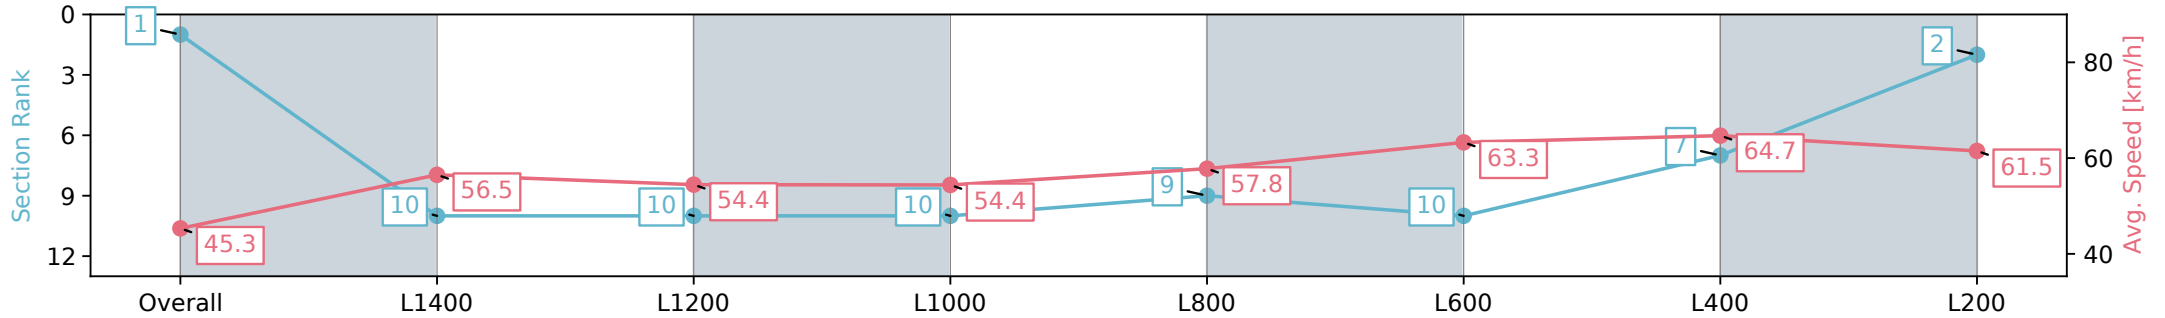

31 August 2024 - 1:28PM

Track Rating: Soft 6, Weather: Overcast, Rail Position: +7m 1200m
Chute, +4m Rmdr.

Section	Overall	L1400	L1200	L1000	L800	L600	L400	L200
Section Times	1:42.88 [1] (0:15.91)	1:26.97 [10] (0:12.90)	1:14.07 [10] (0:13.48)	1:00.59 [10] (0:13.25)	0:47.34 [9] (0:12.71)	0:34.63 [10] (0:11.69)	0:22.94 [7] (0:11.24)	0:11.70 [2] (0:11.70)
Average Speed [km/h]	45.3	56.5	54.4	54.4	57.8	63.3	64.7	61.5
Top Speed [km/h]	55.5	57.4	56.7	55.4	60.7	64.5	65.6	64.5
Avg. Dist. to Rail [m]	5.4	2.8	5.8	6.7	5.4	5.3	7.8	9.0
Avg. Stride Freq. [Hz]	2.1	2.2	2.2	2.2	2.2	2.3	2.5	2.4
Avg. Stride Length [m]	5.7	6.9	6.7	6.8	7.0	7.4	7.2	7.0