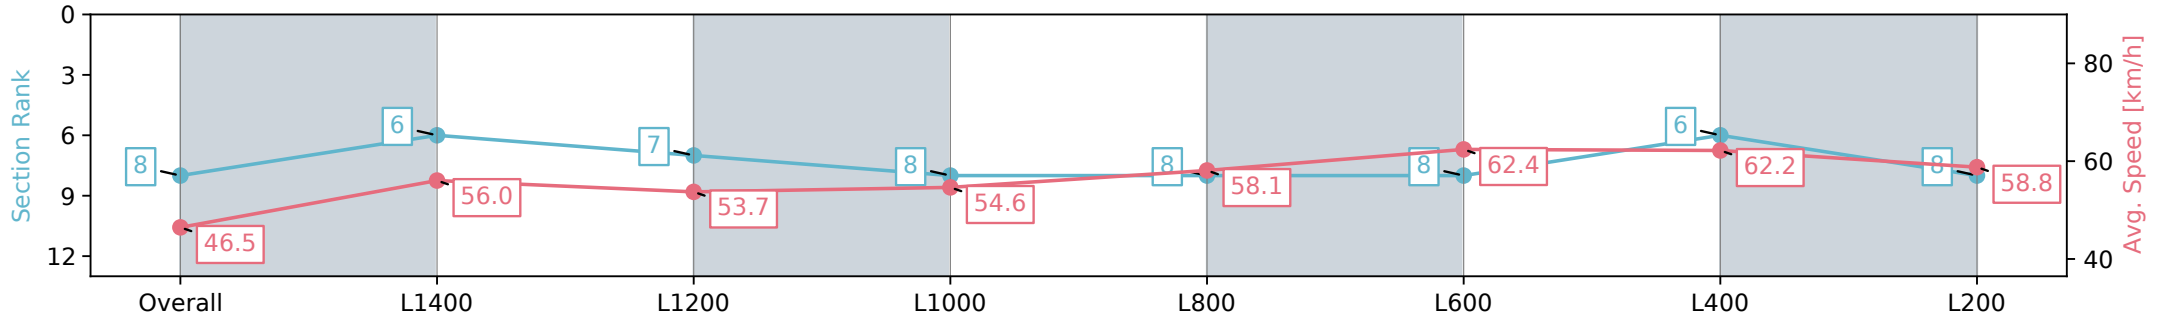

Morphettville SA - Professional

Race 3: Sportsbet Handicap - 1600m

31 August 2024 - 1:28PM

Track Rating: Soft 6, Weather: Overcast, Rail Position: +7m 1200m Chute, +4m Rmdr.

Section	Overall	L1400	L1200	L1000	L800	L600	L400	L200
Section Times	1:43.82 [8] (0:15.53)	1:28.29 [6] (0:13.03)	1:15.26 [7] (0:13.66)	1:01.60 [8] (0:13.20)	0:48.40 [8] (0:12.65)	0:35.75 [8] (0:11.82)	0:23.93 [6] (0:11.66)	0:12.27 [8] (0:12.27)
Average Speed [km/h]	46.5	56.0	53.7	54.6	58.1	62.4	62.2	58.8
Top Speed [km/h]	55.0	56.8	55.6	56.2	60.7	63.8	63.3	60.8
Avg. Dist. to Rail [m]	7.2	3.7	5.1	6.4	5.8	4.9	6.6	9.9
Avg. Stride Freq. [Hz]	2.1	2.2	2.2	2.1	2.2	2.3	2.3	2.3
Avg. Stride Length [m]	6.0	7.2	6.9	7.0	7.2	7.4	7.4	7.2