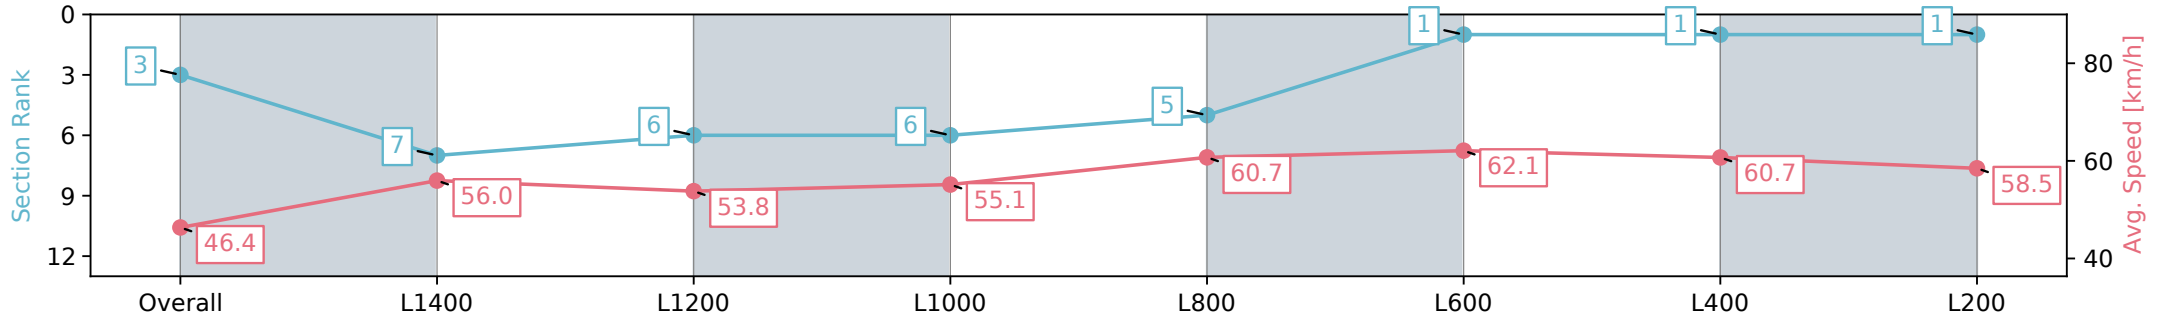

Morphettville SA - Professional

Race 3: Sportsbet Handicap - 1600m

31 August 2024 - 1:28PM

Track Rating: Soft 6, Weather: Overcast, Rail Position: +7m 1200m Chute, +4m Rmdr.

Section	Overall	L1400	L1200	L1000	L800	L600	L400	L200
Section Times	1:43.23 [3] (0:15.54)	1:27.69 [7] (0:13.00)	1:14.69 [6] (0:13.56)	1:01.12 [6] (0:13.06)	0:48.06 [5] (0:12.05)	0:36.01 [1] (0:11.79)	0:24.22 [1] (0:11.92)	0:12.30 [1] (0:12.30)
Average Speed [km/h]	46.4	56.0	53.8	55.1	60.7	62.1	60.7	58.5
Top Speed [km/h]	54.6	56.3	55.5	56.6	62.7	63.4	62.1	60.1
Avg. Dist. to Rail [m]	5.0	2.4	4.0	5.0	4.3	3.2	4.8	6.5
Avg. Stride Freq. [Hz]	2.1	2.2	2.1	2.1	2.3	2.4	2.3	2.3
Avg. Stride Length [m]	6.0	7.2	7.1	7.3	7.4	7.3	7.2	7.0