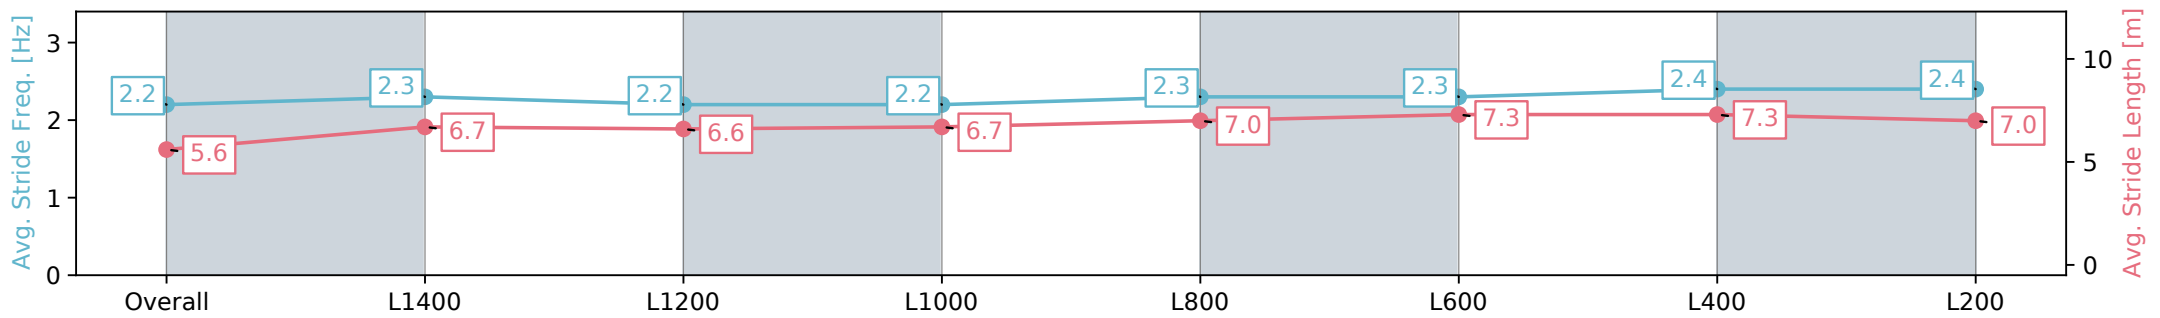

Morphettville SA - Professional

Race 3: Sportsbet Handicap - 1600m

31 August 2024 - 1:28PM

Track Rating: Soft 6, Weather: Overcast, Rail Position: +7m 1200m Chute, +4m Rmdr.

Section	Overall	L1400	L1200	L1000	L800	L600	L400	L200
Section Times	1:43.54 [6] (0:15.72)	1:27.82 [9] (0:12.93)	1:14.89 [9] (0:13.59)	1:01.30 [9] (0:13.10)	0:48.20 [7] (0:12.70)	0:35.50 [7] (0:11.95)	0:23.55 [8] (0:11.56)	0:11.99 [7] (0:11.99)
Average Speed [km/h]	45.8	56.1	53.8	54.9	57.7	61.3	62.7	60.1
Top Speed [km/h]	55.8	57.0	55.7	56.3	59.6	63.6	63.3	62.9
Avg. Dist. to Rail [m]	4.0	1.9	4.0	5.0	4.4	3.6	5.0	6.7
Avg. Stride Freq. [Hz]	2.2	2.3	2.2	2.2	2.3	2.3	2.4	2.4
Avg. Stride Length [m]	5.6	6.7	6.6	6.7	7.0	7.3	7.3	7.0