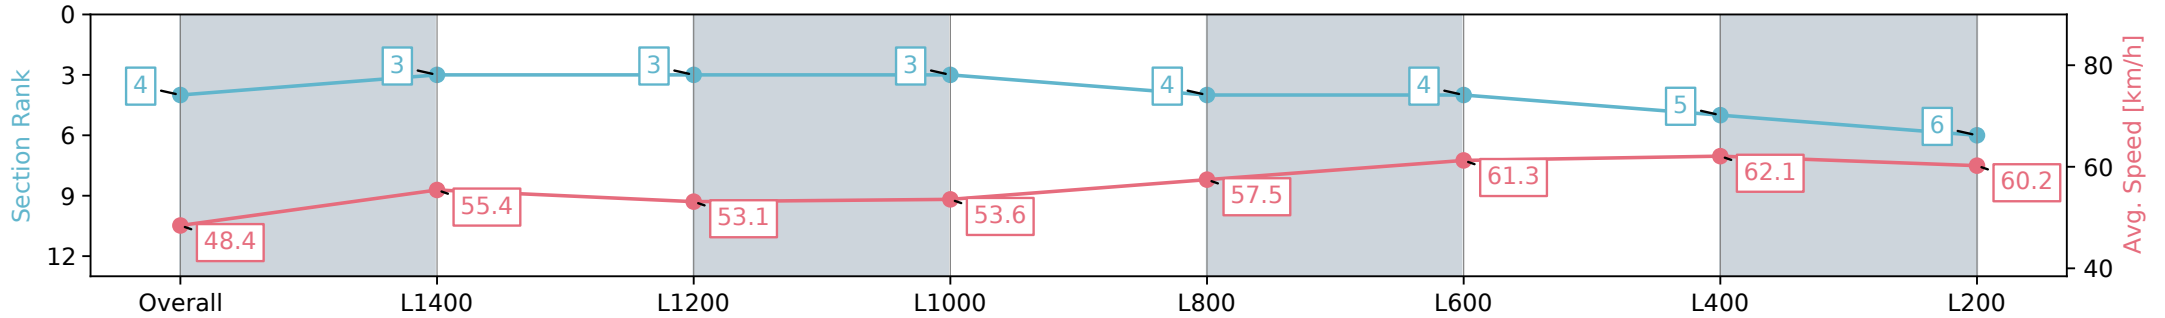

Morphettville SA - Professional

Race 3: Sportsbet Handicap - 1600m

31 August 2024 - 1:28PM

Track Rating: Soft 6, Weather: Overcast, Rail Position: +7m 1200m Chute, +4m Rmdr.

Section	Overall	L1400	L1200	L1000	L800	L600	L400	L200
Section Times	1:43.45 [4] (0:14.85)	1:28.60 [3] (0:13.11)	1:15.49 [3] (0:13.75)	1:01.74 [3] (0:13.44)	0:48.30 [4] (0:12.72)	0:35.58 [4] (0:11.99)	0:23.59 [5] (0:11.64)	0:11.95 [6] (0:11.95)
Average Speed [km/h]	48.4	55.4	53.1	53.6	57.5	61.3	62.1	60.2
Top Speed [km/h]	56.8	56.8	53.9	56.1	60.7	62.2	63.2	61.5
Avg. Dist. to Rail [m]	4.2	2.5	4.1	4.3	3.8	3.5	4.2	4.5
Avg. Stride Freq. [Hz]	2.1	2.2	2.1	2.1	2.1	2.2	2.3	2.2
Avg. Stride Length [m]	6.1	7.0	6.8	6.9	7.2	7.4	7.6	7.6