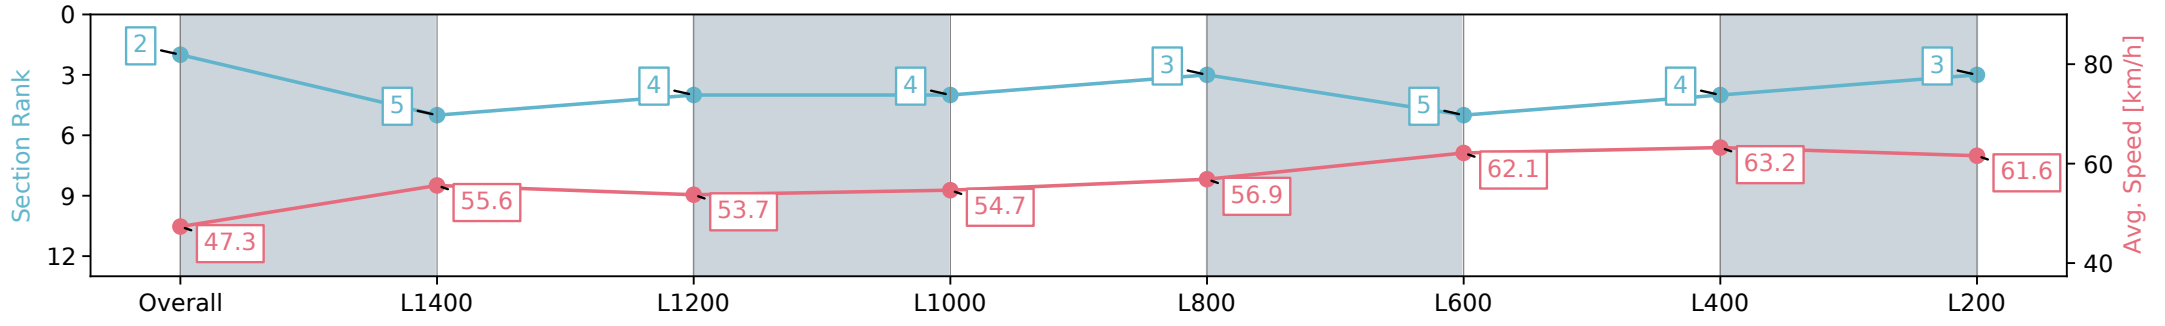

Morphettville SA - Professional

Race 3: Sportsbet Handicap - 1600m

31 August 2024 - 1:28PM

Track Rating: Soft 6, Weather: Overcast, Rail Position: +7m 1200m
Chute, +4m Rmdr.

Section	Overall	L1400	L1200	L1000	L800	L600	L400	L200
Section Times	1:42.92 [2] (0:15.22)	1:27.70 [5] (0:13.04)	1:14.66 [4] (0:13.62)	1:01.04 [4] (0:13.17)	0:47.87 [3] (0:12.87)	0:35.00 [5] (0:11.85)	0:23.15 [4] (0:11.47)	0:11.68 [3] (0:11.68)
Average Speed [km/h]	47.3	55.6	53.7	54.7	56.9	62.1	63.2	61.6
Top Speed [km/h]	56.1	56.3	54.4	55.5	59.8	63.5	65.4	64.1
Avg. Dist. to Rail [m]	5.5	2.3	4.3	4.6	4.5	4.2	5.9	7.9
Avg. Stride Freq. [Hz]	2.1	2.2	2.2	2.2	2.2	2.3	2.4	2.4
Avg. Stride Length [m]	6.1	7.0	7.0	7.0	7.3	7.4	7.3	7.1