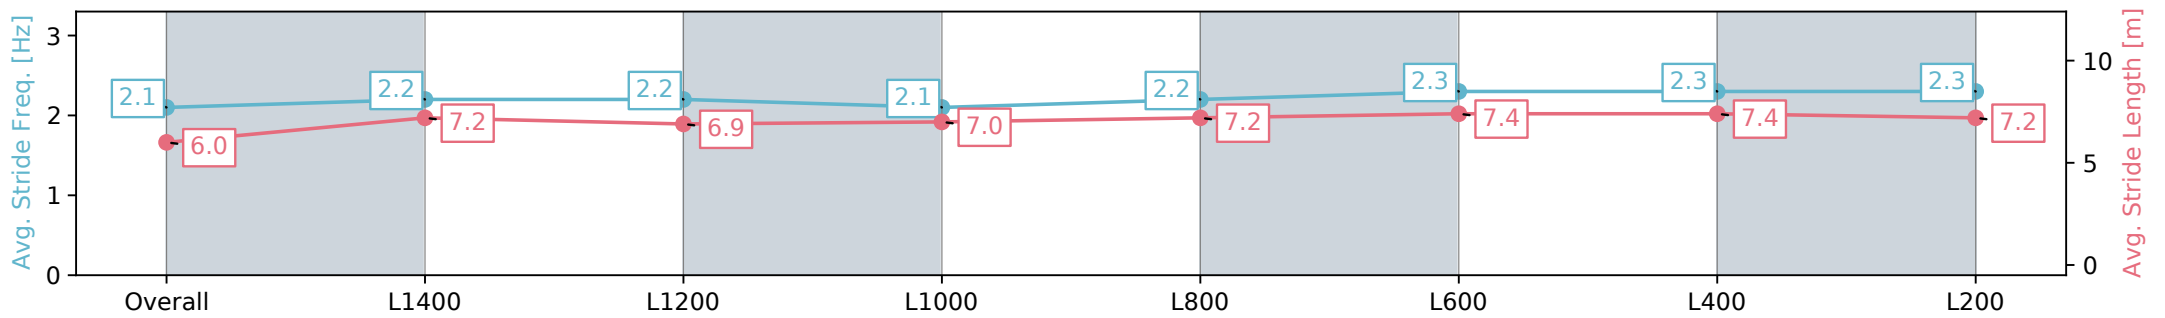

Morphettville SA - Professional

Race 3: Sportsbet Handicap - 1600m

31 August 2024 - 1:28PM

Track Rating: Soft 6, Weather: Overcast, Rail Position: +7m 1200m Chute, +4m Rmdr.

Section	Overall	L1400	L1200	L1000	L800	L600	L400	L200
Section Times	1:43.82 [8] (0:15.53)	1:28.29 [6] (0:13.03)	1:15.26 [7] (0:13.66)	1:01.60 [8] (0:13.20)	0:48.40 [8] (0:12.65)	0:35.75 [8] (0:11.82)	0:23.93 [6] (0:11.66)	0:12.27 [8] (0:12.27)
Average Speed [km/h]	46.5	56.0	53.7	54.6	58.1	62.4	62.2	58.8
Top Speed [km/h]	55.0	56.8	55.6	56.2	60.7	63.8	63.3	60.8
Avg. Dist. to Rail [m]	7.2	3.7	5.1	6.4	5.8	4.9	6.6	9.9
Avg. Stride Freq. [Hz]	2.1	2.2	2.2	2.1	2.2	2.3	2.3	2.3
Avg. Stride Length [m]	6.0	7.2	6.9	7.0	7.2	7.4	7.4	7.2

Report Created: Sat 31 August 2024 14:19:32 GMT+10 (Note: Timing is based on positional data)

- [] Ranking at each section and finish
- :-:- No data available at this section
- NA No data available

Horse/Jockey Name	LEADER'S PRIDE/Margaret Collett
Finish Rank	9
Fastest Section Time (Section)	0:11.95 (L400)
Top Speed [km/h] (Section)	62.1 (L600)
Race State	Finished