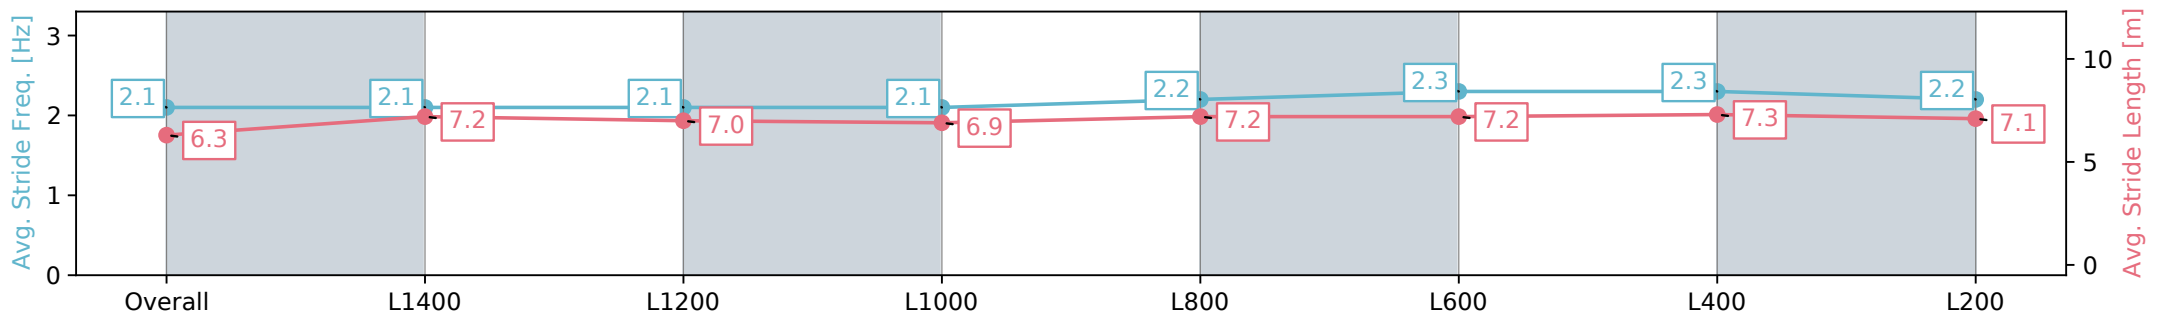

Morphettville SA - Professional

Race 3: Sportsbet Handicap - 1600m

31 August 2024 - 1:28PM

Track Rating: Soft 6, Weather: Overcast, Rail Position: +7m 1200m Chute, +4m Rmdr.

Section	Overall	L1400	L1200	L1000	L800	L600	L400	L200
Section Times	1:43.73 [7] (0:14.57)	1:29.15 [1] (0:13.02)	1:16.13 [1] (0:13.74)	1:02.39 [2] (0:13.46)	0:48.93 [2] (0:12.53)	0:36.40 [2] (0:11.95)	0:24.45 [2] (0:11.98)	0:12.47 [4] (0:12.47)
Average Speed [km/h]	49.3	55.8	53.1	53.5	58.1	60.9	60.2	57.8
Top Speed [km/h]	58.3	57.9	54.1	55.6	61.5	62.9	61.1	60.3
Avg. Dist. to Rail [m]	3.0	2.2	3.0	2.8	2.5	2.2	2.8	2.5
Avg. Stride Freq. [Hz]	2.1	2.1	2.1	2.1	2.2	2.3	2.3	2.2
Avg. Stride Length [m]	6.3	7.2	7.0	6.9	7.2	7.2	7.3	7.1