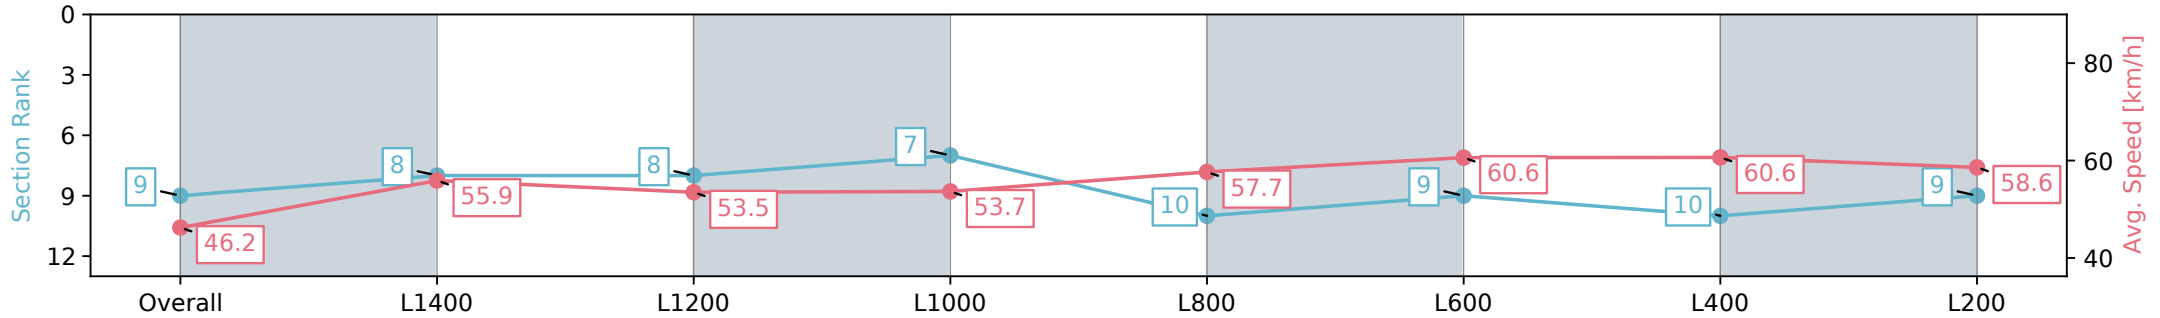

Morphettville SA - Professional

Race 3: Sportsbet Handicap - 1600m

31 August 2024 - 1:28PM

Track Rating: Soft 6, Weather: Overcast, Rail Position: +7m 1200m Chute, +4m Rmdr.

Section	Overall	L1400	L1200	L1000	L800	L600	L400	L200
Section Times	1:44.53 [9] (0:15.63)	1:28.90 [8] (0:12.94)	1:15.96 [8] (0:13.60)	1:02.36 [7] (0:13.42)	0:48.94 [10] (0:12.63)	0:36.31 [9] (0:12.05)	0:24.26 [10] (0:11.95)	0:12.31 [9] (0:12.31)
Average Speed [km/h]	46.2	55.9	53.5	53.7	57.7	60.6	60.6	58.6
Top Speed [km/h]	55.7	56.6	55.9	55.3	60.4	60.9	62.1	60.6
Avg. Dist. to Rail [m]	3.0	1.3	3.2	3.6	3.1	2.8	7.0	10.4
Avg. Stride Freq. [Hz]	1.9	2.1	2.1	2.1	2.2	2.2	2.3	2.2
Avg. Stride Length [m]	6.3	7.1	6.9	7.0	7.2	7.3	7.4	7.3