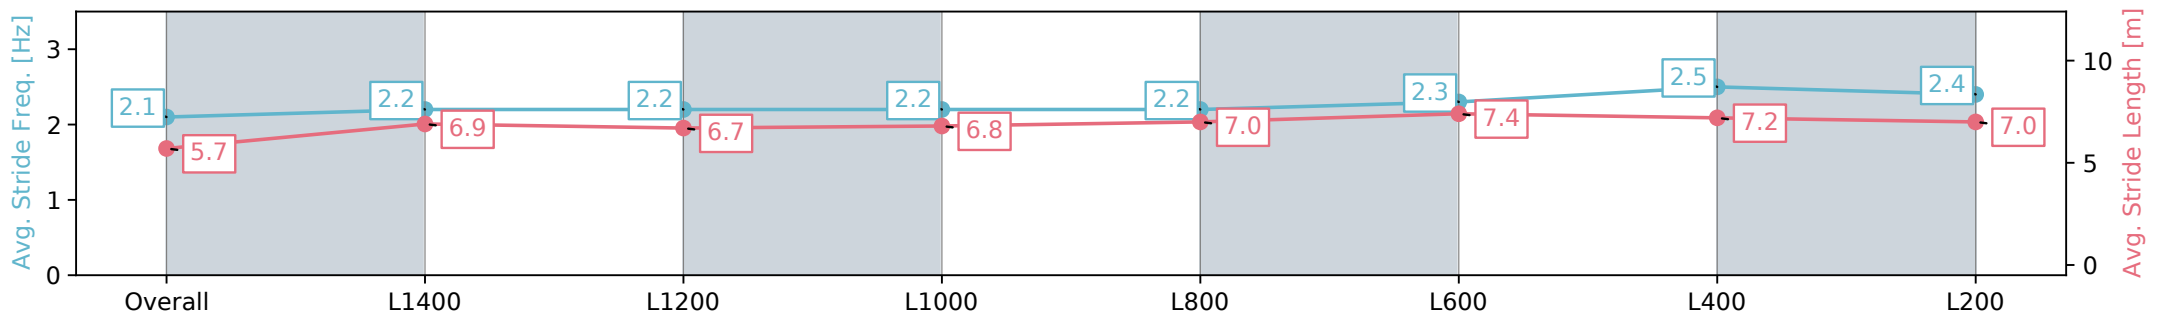

31 August 2024 - 1:28PM

Track Rating: Soft 6, Weather: Overcast, Rail Position: +7m 1200m
Chute, +4m Rmdr.

Section	Overall	L1400	L1200	L1000	L800	L600	L400	L200
Section Times	1:42.88 [1] (0:15.91)	1:26.97 [10] (0:12.90)	1:14.07 [10] (0:13.48)	1:00.59 [10] (0:13.25)	0:47.34 [9] (0:12.71)	0:34.63 [10] (0:11.69)	0:22.94 [7] (0:11.24)	0:11.70 [2] (0:11.70)
Average Speed [km/h]	45.3	56.5	54.4	54.4	57.8	63.3	64.7	61.5
Top Speed [km/h]	55.5	57.4	56.7	55.4	60.7	64.5	65.6	64.5
Avg. Dist. to Rail [m]	5.4	2.8	5.8	6.7	5.4	5.3	7.8	9.0
Avg. Stride Freq. [Hz]	2.1	2.2	2.2	2.2	2.2	2.3	2.5	2.4
Avg. Stride Length [m]	5.7	6.9	6.7	6.8	7.0	7.4	7.2	7.0