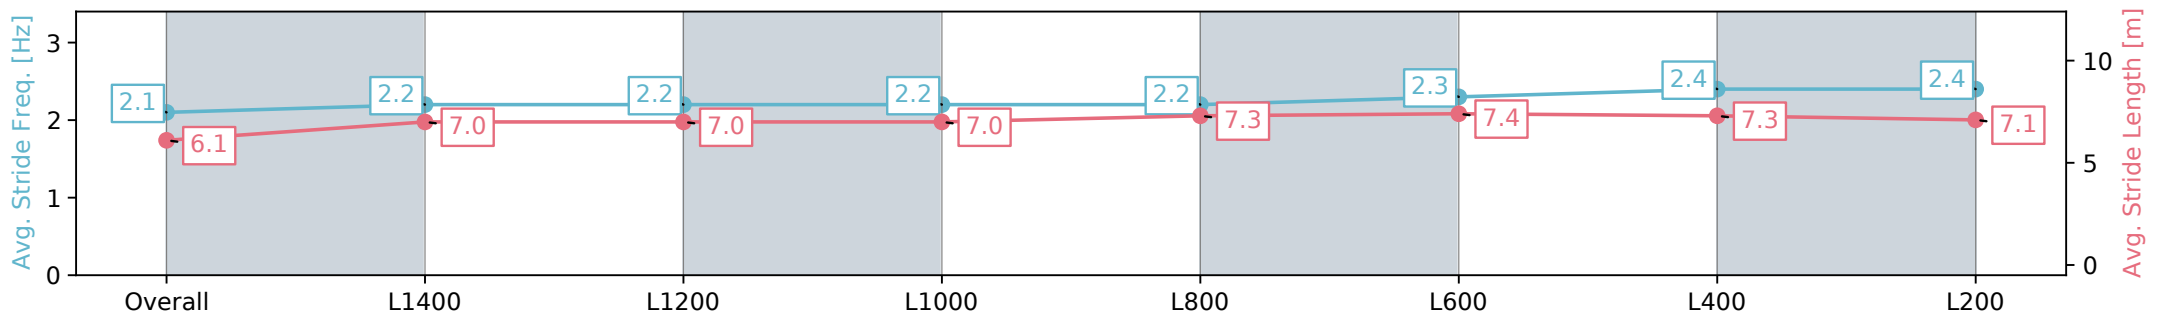

31 August 2024 - 1:28PM

Track Rating: Soft 6, Weather: Overcast, Rail Position: +7m 1200m
Chute, +4m Rmdr.

Section	Overall	L1400	L1200	L1000	L800	L600	L400	L200
Section Times	1:42.88 [1] (0:15.91)	1:26.97 [10] (0:12.90)	1:14.07 [10] (0:13.48)	1:00.59 [10] (0:13.25)	0:47.34 [9] (0:12.71)	0:34.63 [10] (0:11.69)	0:22.94 [7] (0:11.24)	0:11.70 [2] (0:11.70)
Average Speed [km/h]	45.3	56.5	54.4	54.4	57.8	63.3	64.7	61.5
Top Speed [km/h]	55.5	57.4	56.7	55.4	60.7	64.5	65.6	64.5
Avg. Dist. to Rail [m]	5.4	2.8	5.8	6.7	5.4	5.3	7.8	9.0
Avg. Stride Freq. [Hz]	2.1	2.2	2.2	2.2	2.2	2.3	2.5	2.4
Avg. Stride Length [m]	5.7	6.9	6.7	6.8	7.0	7.4	7.2	7.0

Morphettville SA - Professional

Race 3: Sportsbet Handicap - 1600m

31 August 2024 - 1:28PM

Track Rating: Soft 6, Weather: Overcast, Rail Position: +7m 1200m
Chute, +4m Rmdr.

Section	Overall	L1400	L1200	L1000	L800	L600	L400	L200
Section Times	1:42.92 [2] (0:15.22)	1:27.70 [5] (0:13.04)	1:14.66 [4] (0:13.62)	1:01.04 [4] (0:13.17)	0:47.87 [3] (0:12.87)	0:35.00 [5] (0:11.85)	0:23.15 [4] (0:11.47)	0:11.68 [3] (0:11.68)
Average Speed [km/h]	47.3	55.6	53.7	54.7	56.9	62.1	63.2	61.6
Top Speed [km/h]	56.1	56.3	54.4	55.5	59.8	63.5	65.4	64.1
Avg. Dist. to Rail [m]	5.5	2.3	4.3	4.6	4.5	4.2	5.9	7.9
Avg. Stride Freq. [Hz]	2.1	2.2	2.2	2.2	2.2	2.3	2.4	2.4
Avg. Stride Length [m]	6.1	7.0	7.0	7.0	7.3	7.4	7.3	7.1