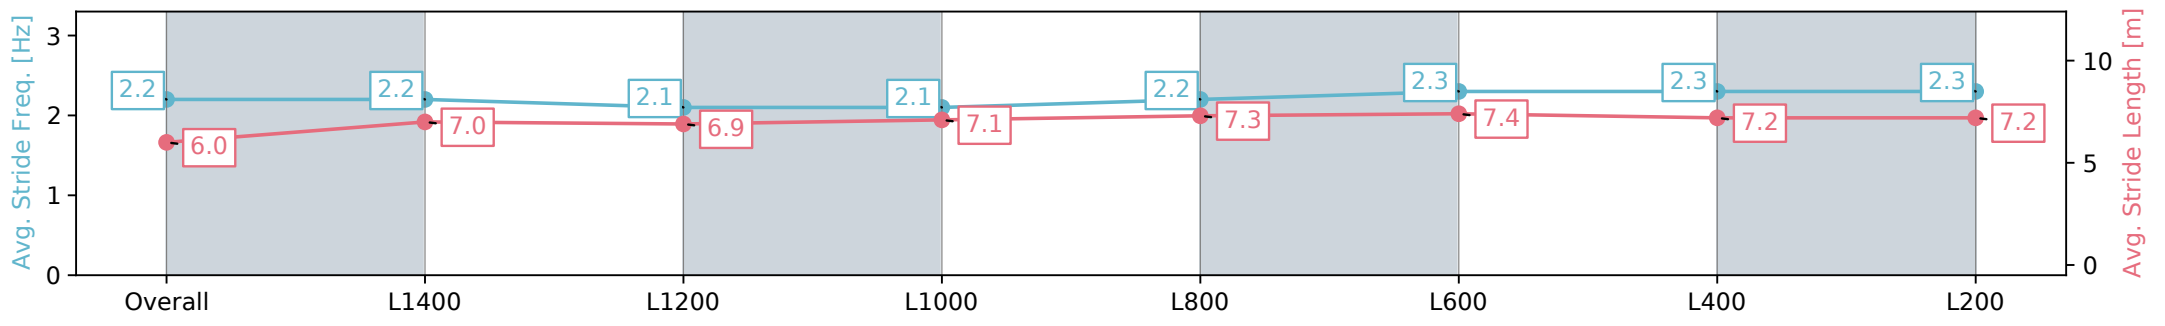

Morphettville SA - Professional

Race 3: Sportsbet Handicap - 1600m

31 August 2024 - 1:28PM

Track Rating: Soft 6, Weather: Overcast, Rail Position: +7m 1200m Chute, +4m Rmdr.

Section	Overall	L1400	L1200	L1000	L800	L600	L400	L200
Section Times	1:43.49 [5] (0:14.78)	1:28.71 [2] (0:12.93)	1:15.78 [2] (0:13.61)	1:02.17 [1] (0:13.38)	0:48.79 [1] (0:12.78)	0:36.01 [3] (0:11.99)	0:24.02 [3] (0:11.82)	0:12.20 [5] (0:12.20)
Average Speed [km/h]	48.7	55.7	53.5	53.9	57.1	61.1	61.3	59.2
Top Speed [km/h]	57.7	58.1	54.3	55.6	59.6	62.7	62.4	61.3
Avg. Dist. to Rail [m]	0.9	0.6	3.2	3.5	3.4	3.7	4.7	5.5
Avg. Stride Freq. [Hz]	2.2	2.2	2.1	2.1	2.2	2.3	2.3	2.3
Avg. Stride Length [m]	6.0	7.0	6.9	7.1	7.3	7.4	7.2	7.2