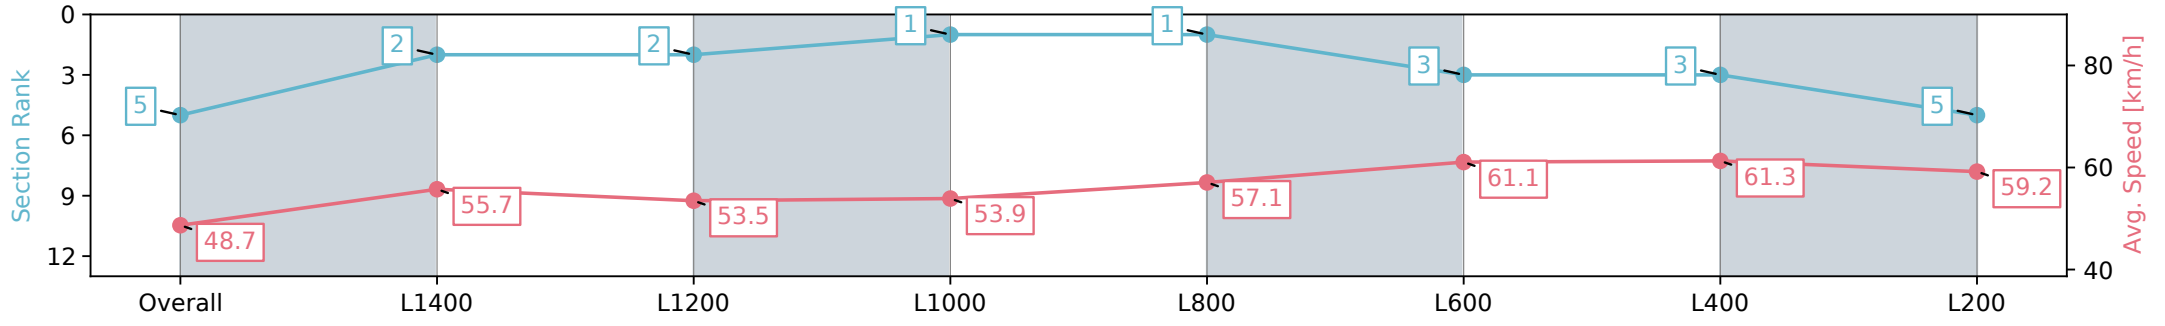

Morphettville SA - Professional

Race 3: Sportsbet Handicap - 1600m

31 August 2024 - 1:28PM

Track Rating: Soft 6, Weather: Overcast, Rail Position: +7m 1200m Chute, +4m Rmdr.

Section	Overall	L1400	L1200	L1000	L800	L600	L400	L200
Section Times	1:43.49 [5] (0:14.78)	1:28.71 [2] (0:12.93)	1:15.78 [2] (0:13.61)	1:02.17 [1] (0:13.38)	0:48.79 [1] (0:12.78)	0:36.01 [3] (0:11.99)	0:24.02 [3] (0:11.82)	0:12.20 [5] (0:12.20)
Average Speed [km/h]	48.7	55.7	53.5	53.9	57.1	61.1	61.3	59.2
Top Speed [km/h]	57.7	58.1	54.3	55.6	59.6	62.7	62.4	61.3
Avg. Dist. to Rail [m]	0.9	0.6	3.2	3.5	3.4	3.7	4.7	5.5
Avg. Stride Freq. [Hz]	2.2	2.2	2.1	2.1	2.2	2.3	2.3	2.3
Avg. Stride Length [m]	6.0	7.0	6.9	7.1	7.3	7.4	7.2	7.2