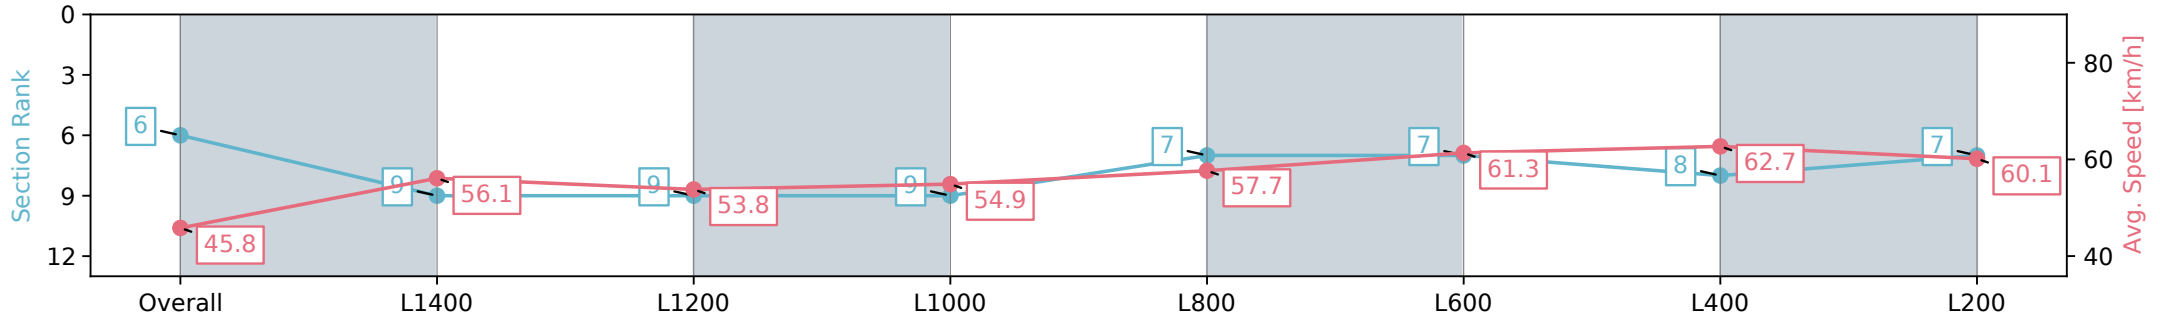

Morphettville SA - Professional

Race 3: Sportsbet Handicap - 1600m

31 August 2024 - 1:28PM

Track Rating: Soft 6, Weather: Overcast, Rail Position: +7m 1200m Chute, +4m Rmdr.

Section	Overall	L1400	L1200	L1000	L800	L600	L400	L200
Section Times	1:43.54 [6] (0:15.72)	1:27.82 [9] (0:12.93)	1:14.89 [9] (0:13.59)	1:01.30 [9] (0:13.10)	0:48.20 [7] (0:12.70)	0:35.50 [7] (0:11.95)	0:23.55 [8] (0:11.56)	0:11.99 [7] (0:11.99)
Average Speed [km/h]	45.8	56.1	53.8	54.9	57.7	61.3	62.7	60.1
Top Speed [km/h]	55.8	57.0	55.7	56.3	59.6	63.6	63.3	62.9
Avg. Dist. to Rail [m]	4.0	1.9	4.0	5.0	4.4	3.6	5.0	6.7
Avg. Stride Freq. [Hz]	2.2	2.3	2.2	2.2	2.3	2.3	2.4	2.4
Avg. Stride Length [m]	5.6	6.7	6.6	6.7	7.0	7.3	7.3	7.0