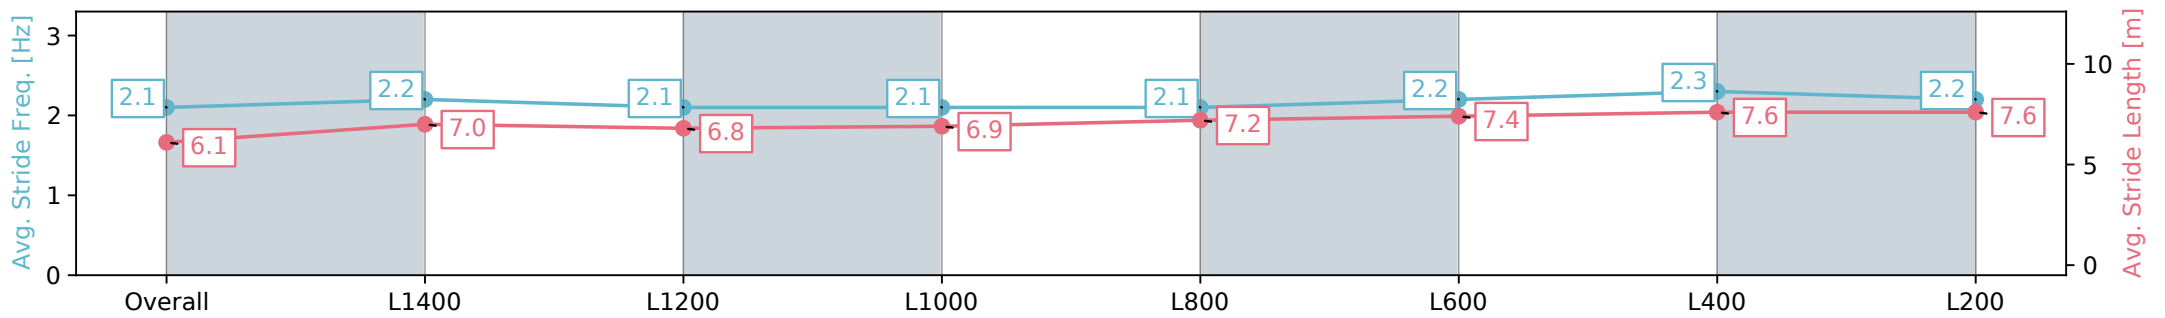

Morphettville SA - Professional

Race 3: Sportsbet Handicap - 1600m

31 August 2024 - 1:28PM

Track Rating: Soft 6, Weather: Overcast, Rail Position: +7m 1200m Chute, +4m Rmdr.

Section	Overall	L1400	L1200	L1000	L800	L600	L400	L200
Section Times	1:43.45 [4] (0:14.85)	1:28.60 [3] (0:13.11)	1:15.49 [3] (0:13.75)	1:01.74 [3] (0:13.44)	0:48.30 [4] (0:12.72)	0:35.58 [4] (0:11.99)	0:23.59 [5] (0:11.64)	0:11.95 [6] (0:11.95)
Average Speed [km/h]	48.4	55.4	53.1	53.6	57.5	61.3	62.1	60.2
Top Speed [km/h]	56.8	56.8	53.9	56.1	60.7	62.2	63.2	61.5
Avg. Dist. to Rail [m]	4.2	2.5	4.1	4.3	3.8	3.5	4.2	4.5
Avg. Stride Freq. [Hz]	2.1	2.2	2.1	2.1	2.1	2.2	2.3	2.2
Avg. Stride Length [m]	6.1	7.0	6.8	6.9	7.2	7.4	7.6	7.6