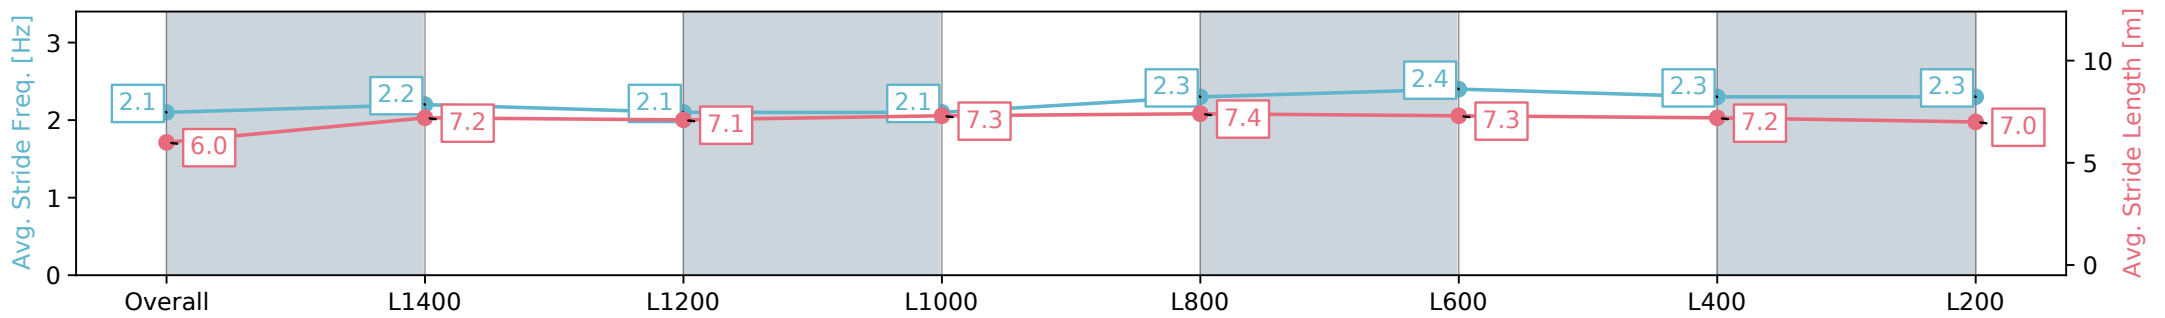

Morphettville SA - Professional

Race 3: Sportsbet Handicap - 1600m

31 August 2024 - 1:28PM

Track Rating: Soft 6, Weather: Overcast, Rail Position: +7m 1200m Chute, +4m Rmdr.

Section	Overall	L1400	L1200	L1000	L800	L600	L400	L200
Section Times	1:43.23 [3] (0:15.54)	1:27.69 [7] (0:13.00)	1:14.69 [6] (0:13.56)	1:01.12 [6] (0:13.06)	0:48.06 [5] (0:12.05)	0:36.01 [1] (0:11.79)	0:24.22 [1] (0:11.92)	0:12.30 [1] (0:12.30)
Average Speed [km/h]	46.4	56.0	53.8	55.1	60.7	62.1	60.7	58.5
Top Speed [km/h]	54.6	56.3	55.5	56.6	62.7	63.4	62.1	60.1
Avg. Dist. to Rail [m]	5.0	2.4	4.0	5.0	4.3	3.2	4.8	6.5
Avg. Stride Freq. [Hz]	2.1	2.2	2.1	2.1	2.3	2.4	2.3	2.3
Avg. Stride Length [m]	6.0	7.2	7.1	7.3	7.4	7.3	7.2	7.0