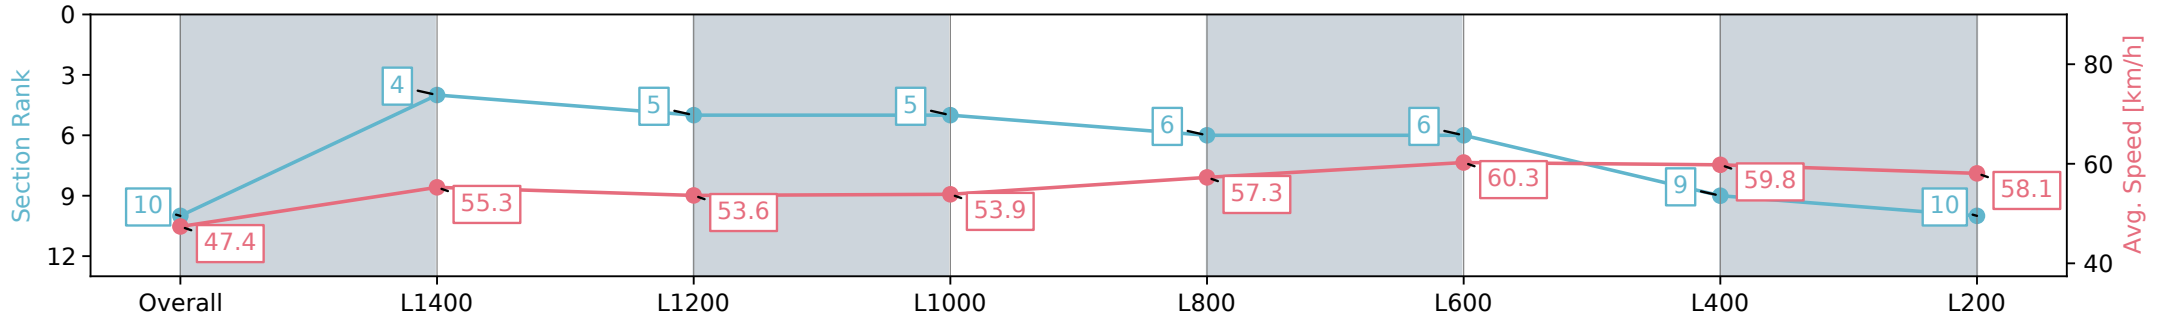

Morphettville SA - Professional

Race 3: Sportsbet Handicap - 1600m

31 August 2024 - 1:28PM

Track Rating: Soft 6, Weather: Overcast, Rail Position: +7m 1200m Chute, +4m Rmdr.

Section	Overall	L1400	L1200	L1000	L800	L600	L400	L200
Section Times	1:44.60 [10] (0:15.21)	1:29.39 [4] (0:13.09)	1:16.30 [5] (0:13.57)	1:02.72 [5] (0:13.37)	0:49.35 [6] (0:12.72)	0:36.63 [6] (0:12.14)	0:24.49 [9] (0:12.11)	0:12.38 [10] (0:12.38)
Average Speed [km/h]	47.4	55.3	53.6	53.9	57.3	60.3	59.8	58.1
Top Speed [km/h]	56.5	55.9	54.9	56.0	59.6	61.4	61.1	59.7
Avg. Dist. to Rail [m]	2.4	1.5	3.1	3.2	2.9	3.3	3.8	7.1
Avg. Stride Freq. [Hz]	2.2	2.3	2.2	2.2	2.3	2.4	2.4	2.3
Avg. Stride Length [m]	5.8	6.6	6.5	6.6	6.9	7.0	7.1	7.0