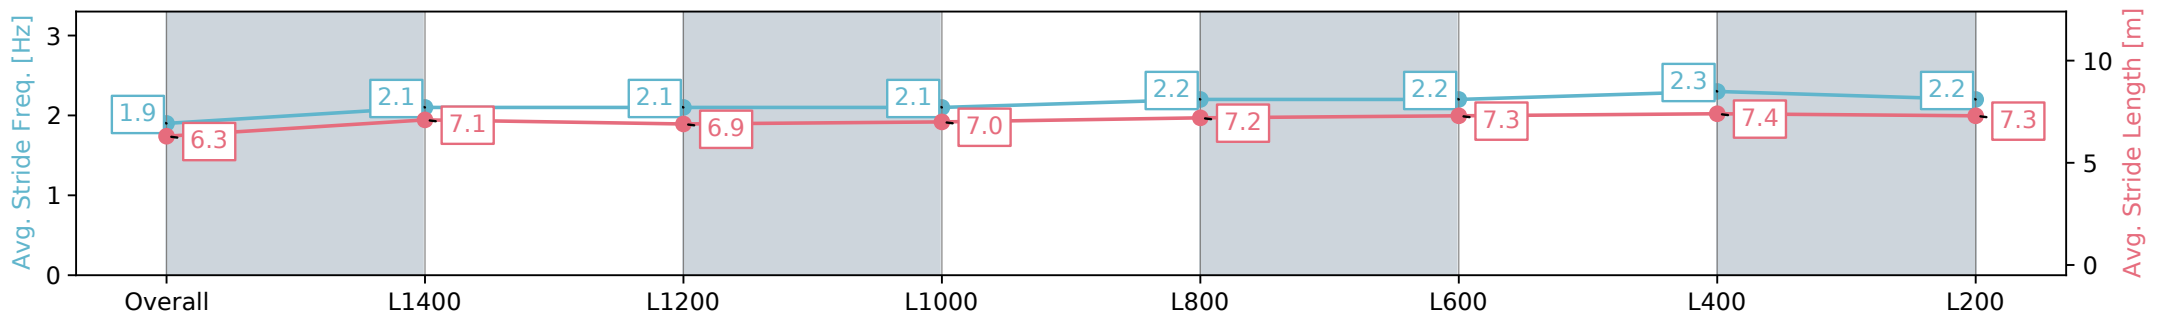

Morphettville SA - Professional

Race 3: Sportsbet Handicap - 1600m

31 August 2024 - 1:28PM

Track Rating: Soft 6, Weather: Overcast, Rail Position: +7m 1200m Chute, +4m Rmdr.

Section	Overall	L1400	L1200	L1000	L800	L600	L400	L200
Section Times	1:44.53 [9] (0:15.63)	1:28.90 [8] (0:12.94)	1:15.96 [8] (0:13.60)	1:02.36 [7] (0:13.42)	0:48.94 [10] (0:12.63)	0:36.31 [9] (0:12.05)	0:24.26 [10] (0:11.95)	0:12.31 [9] (0:12.31)
Average Speed [km/h]	46.2	55.9	53.5	53.7	57.7	60.6	60.6	58.6
Top Speed [km/h]	55.7	56.6	55.9	55.3	60.4	60.9	62.1	60.6
Avg. Dist. to Rail [m]	3.0	1.3	3.2	3.6	3.1	2.8	7.0	10.4
Avg. Stride Freq. [Hz]	1.9	2.1	2.1	2.1	2.2	2.2	2.3	2.2
Avg. Stride Length [m]	6.3	7.1	6.9	7.0	7.2	7.3	7.4	7.3