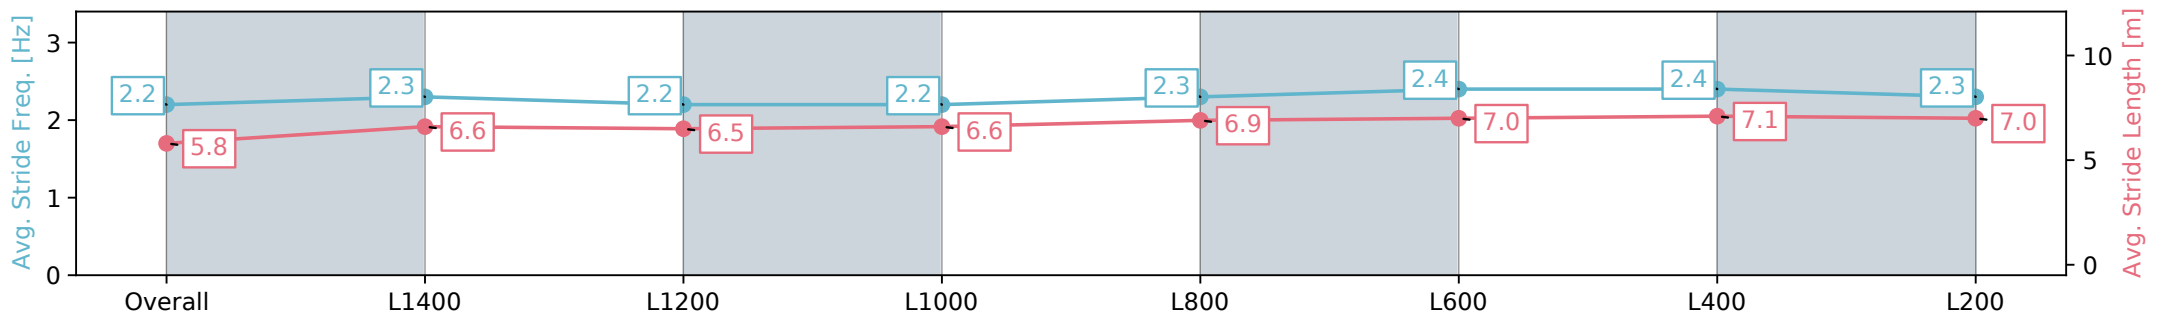

Morphettville SA - Professional

Race 3: Sportsbet Handicap - 1600m

31 August 2024 - 1:28PM

Track Rating: Soft 6, Weather: Overcast, Rail Position: +7m 1200m Chute, +4m Rmdr.

Section	Overall	L1400	L1200	L1000	L800	L600	L400	L200
Section Times	1:44.60 [10] (0:15.21)	1:29.39 [4] (0:13.09)	1:16.30 [5] (0:13.57)	1:02.72 [5] (0:13.37)	0:49.35 [6] (0:12.72)	0:36.63 [6] (0:12.14)	0:24.49 [9] (0:12.11)	0:12.38 [10] (0:12.38)
Average Speed [km/h]	47.4	55.3	53.6	53.9	57.3	60.3	59.8	58.1
Top Speed [km/h]	56.5	55.9	54.9	56.0	59.6	61.4	61.1	59.7
Avg. Dist. to Rail [m]	2.4	1.5	3.1	3.2	2.9	3.3	3.8	7.1
Avg. Stride Freq. [Hz]	2.2	2.3	2.2	2.2	2.3	2.4	2.4	2.3
Avg. Stride Length [m]	5.8	6.6	6.5	6.6	6.9	7.0	7.1	7.0